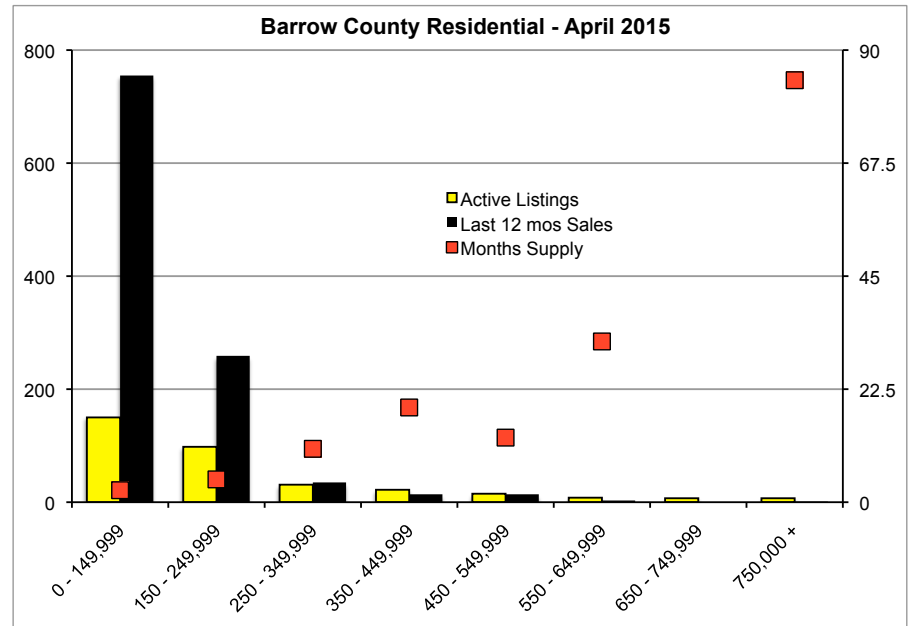

INDICATORS

APRIL 2015

Note: N'dicators is a monthly publication of the The Norton Agency data from FMLS and GMLS sources we deem reliable. For more information contact info@gonorton.com
 Copyright Norton Native Intelligence 2015.