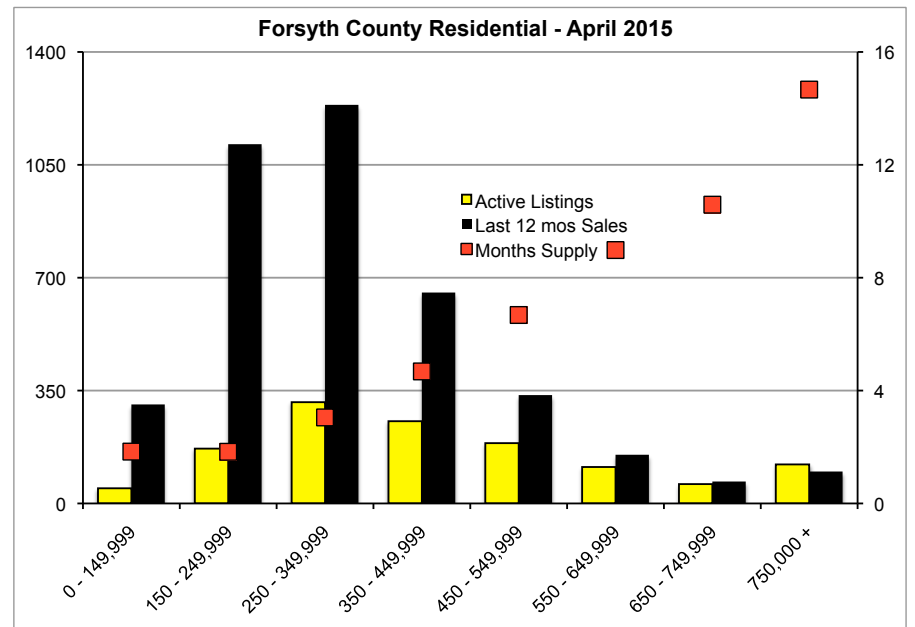

INDICATORS

APRIL 2015

Note: N'dicators is a monthly publication of the The Norton Agency data from FMLS and GMLS sources we deem reliable. For more information contact info@gonorton.com
 Copyright Norton Native Intelligence 2015.