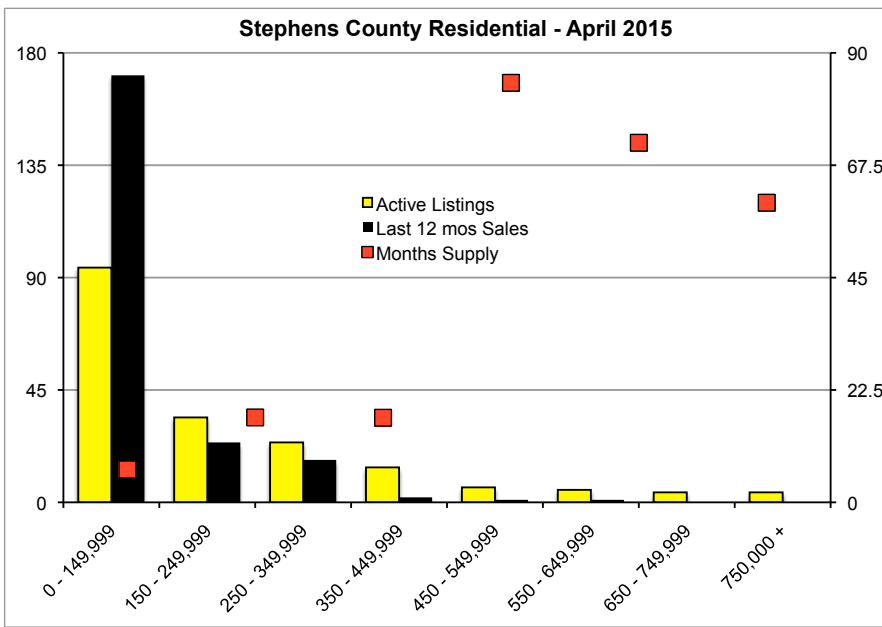

Note: N'dicators is a monthly publication of the The Norton Agency data from FMLS and GMLS sources we deem reliable. For more information contact info@gonorton.com
Copyright Norton Native Intelligence 2015.