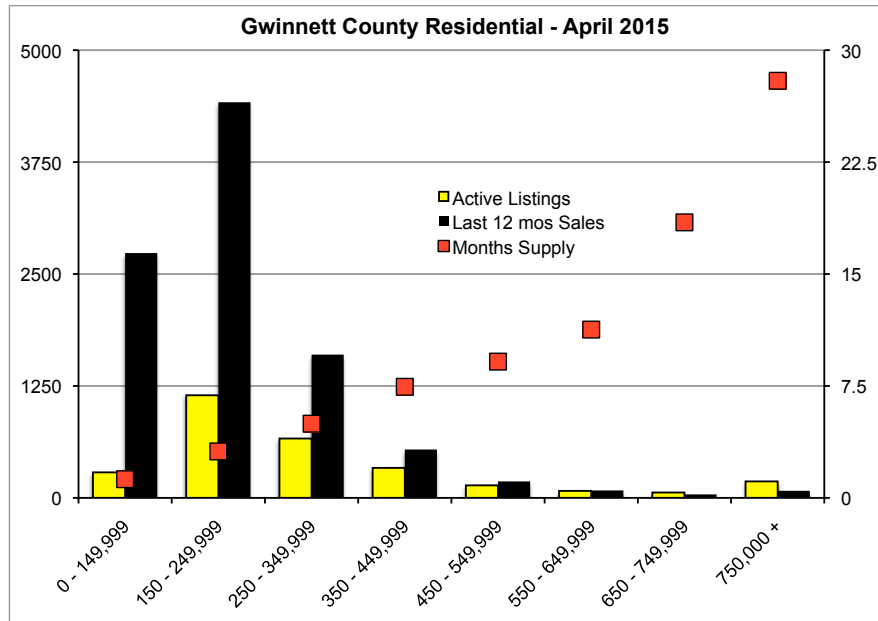

INDICATORS

APRIL 2015

Note: N'dicators is a monthly publication of the The Norton Agency data from FMLS and GMLS sources we deem reliable. For more information contact info@gonorton.com
 Copyright Norton Native Intelligence 2015.