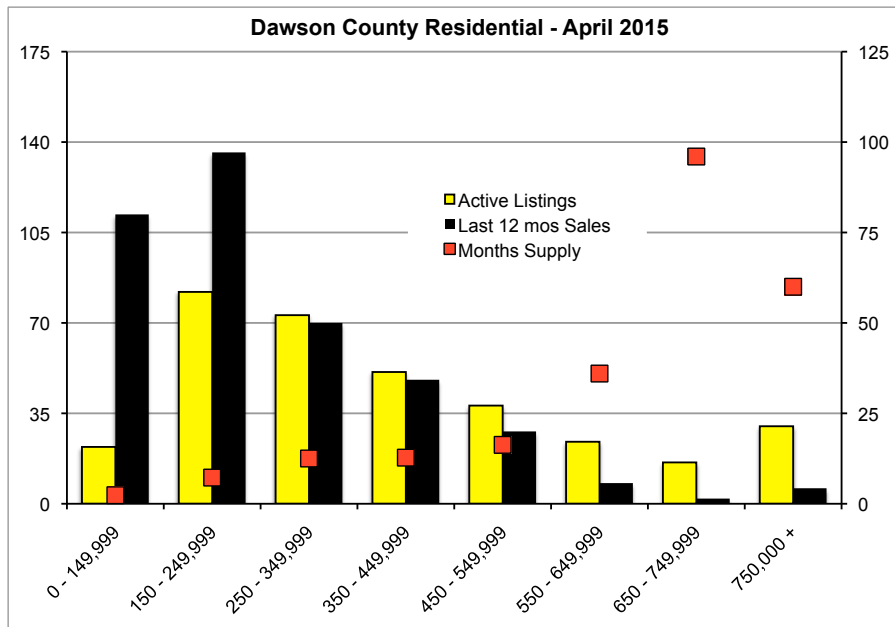

INDICATORS

APRIL 2015

Note: N'dicators is a monthly publication of the The Norton Agency data from FMLS and GMLS sources we deem reliable. For more information contact info@gonorton.com
 Copyright Norton Native Intelligence 2015.