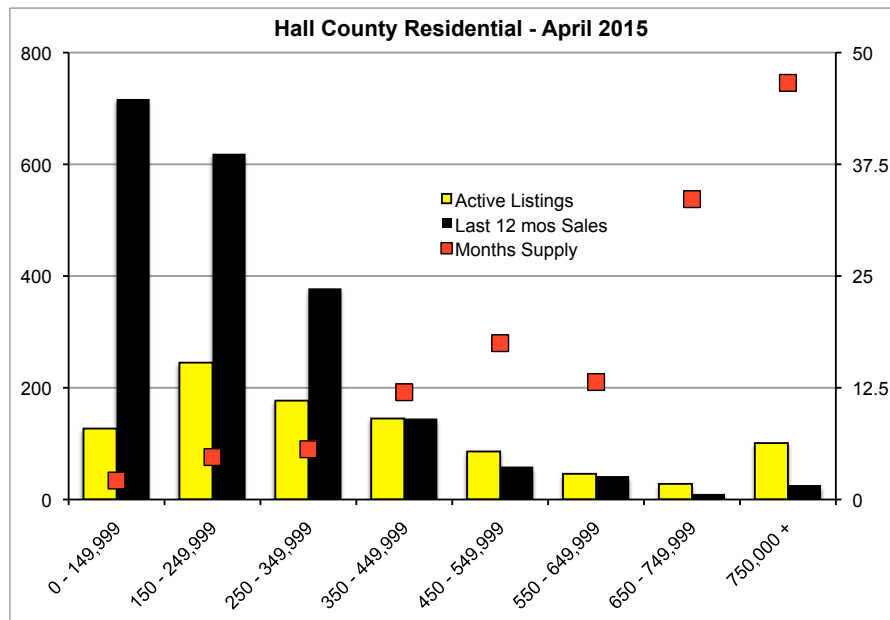

INDICATORS

APRIL 2015

Note: N'dicators is a monthly publication of the The Norton Agency data from FMLS and GMLS sources we deem reliable. For more information contact info@gonorton.com
 Copyright Norton Native Intelligence 2015.