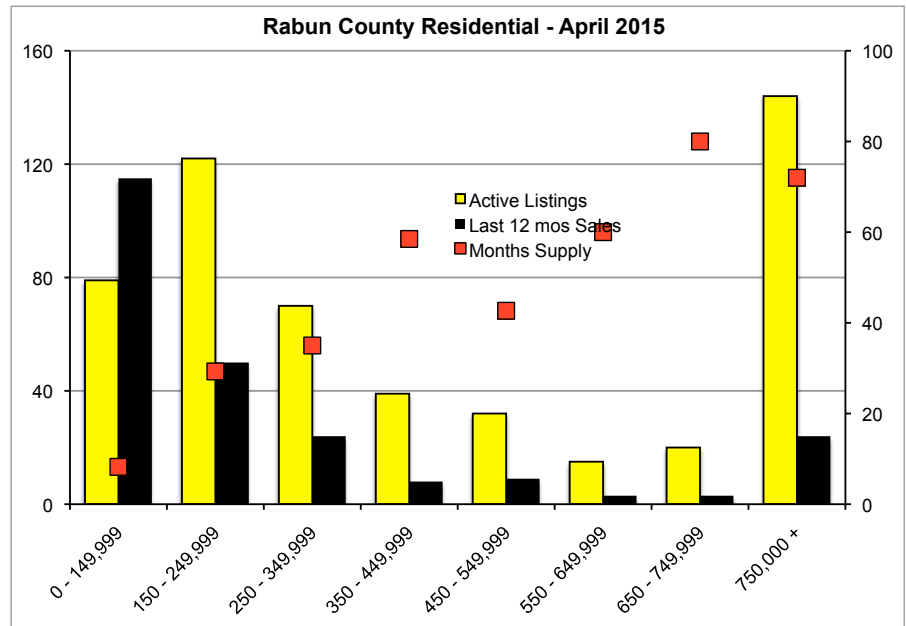

Note: N'dicators is a monthly publication of the The Norton Agency data from FMLS and GMLS sources we deem reliable. For more information contact info@gonorton.com
Copyright Norton Native Intelligence 2015.