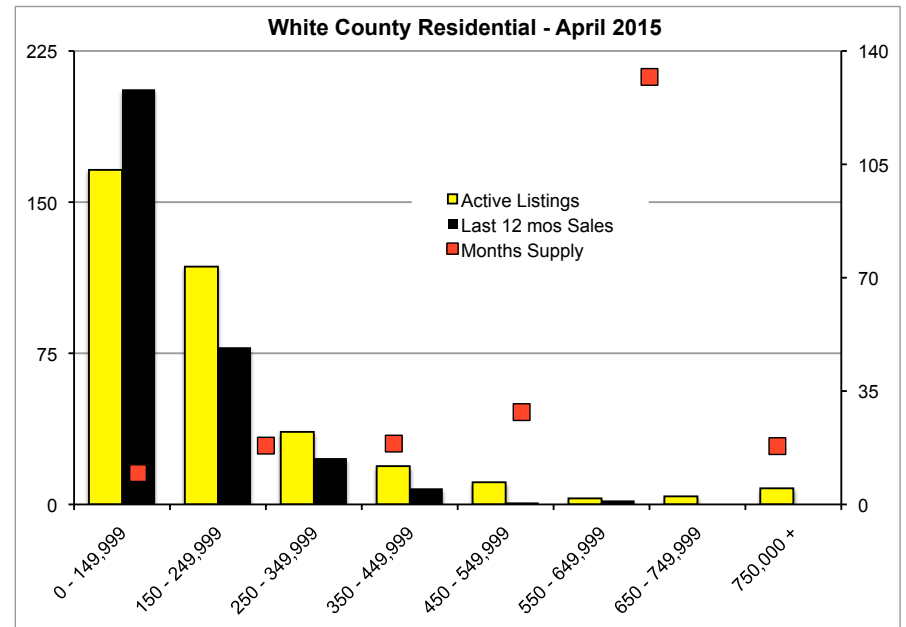

Note: N'dicators is a monthly publication of the The Norton Agency data from FMLS and GMLS sources we deem reliable. For more information contact info@gonorton.com
Copyright Norton Native Intelligence 2015.