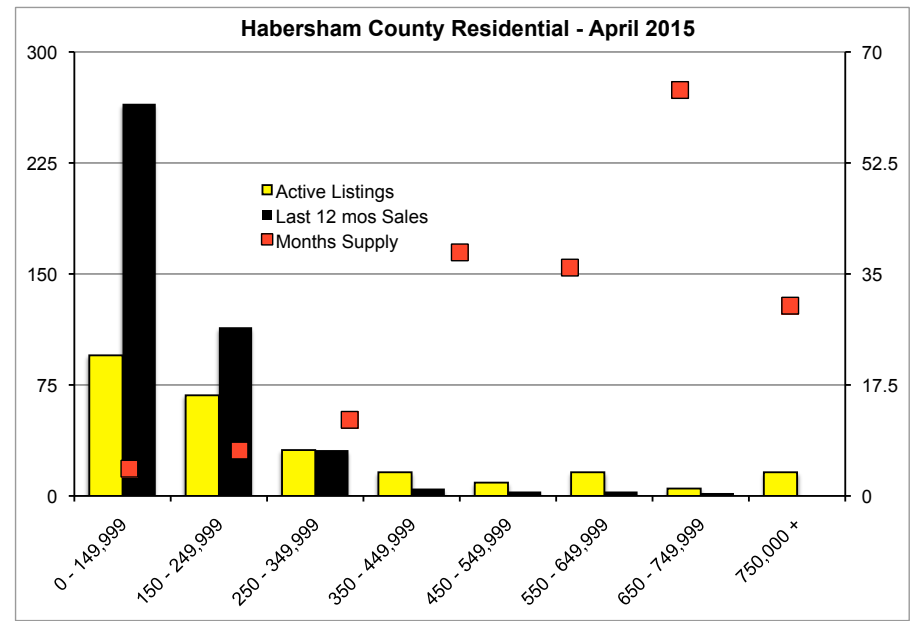

INDICATORS

APRIL 2015

Note: N'dicators is a monthly publication of the The Norton Agency data from FMLS and GMLS sources we deem reliable. For more information contact info@gonorton.com
 Copyright Norton Native Intelligence 2015.