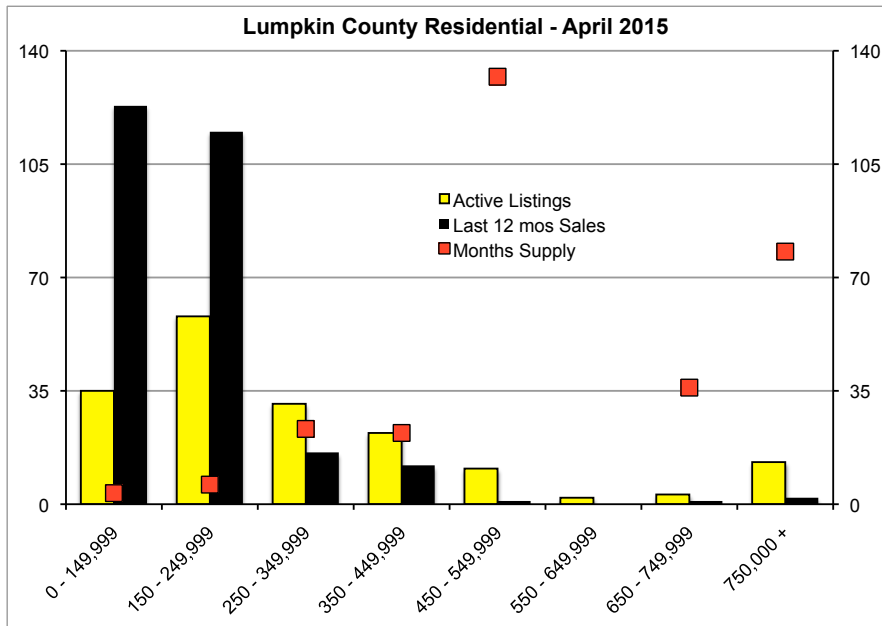

Note: N'dicators is a monthly publication of the The Norton Agency data from FMLS and GMLS sources we deem reliable. For more information contact info@gonorton.com
Copyright Norton Native Intelligence 2015.