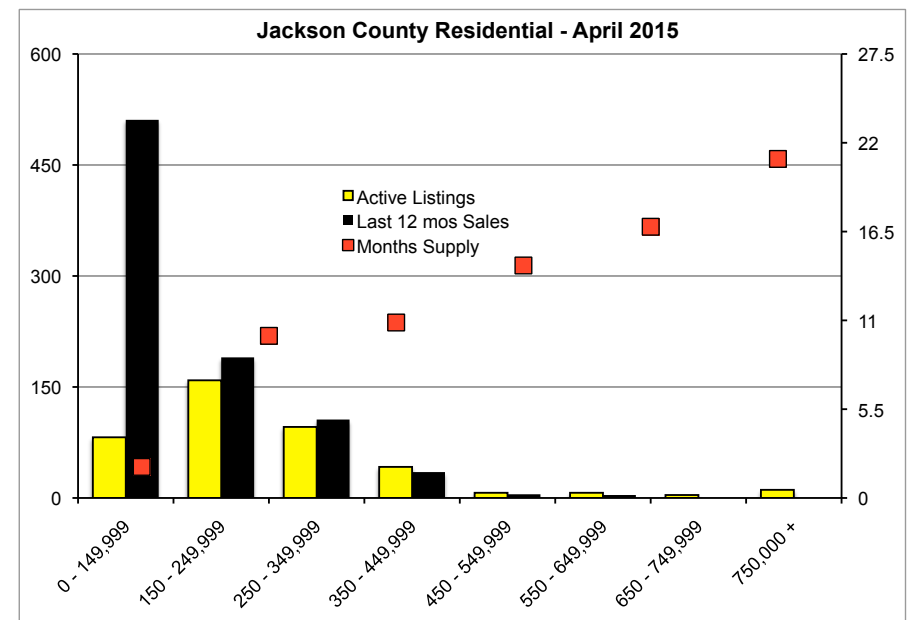

INDICATORS

APRIL 2015

Note: N'dicators is a monthly publication of the The Norton Agency data from FMLS and GMLS sources we deem reliable. For more information contact info@gonorton.com
 Copyright Norton Native Intelligence 2015.