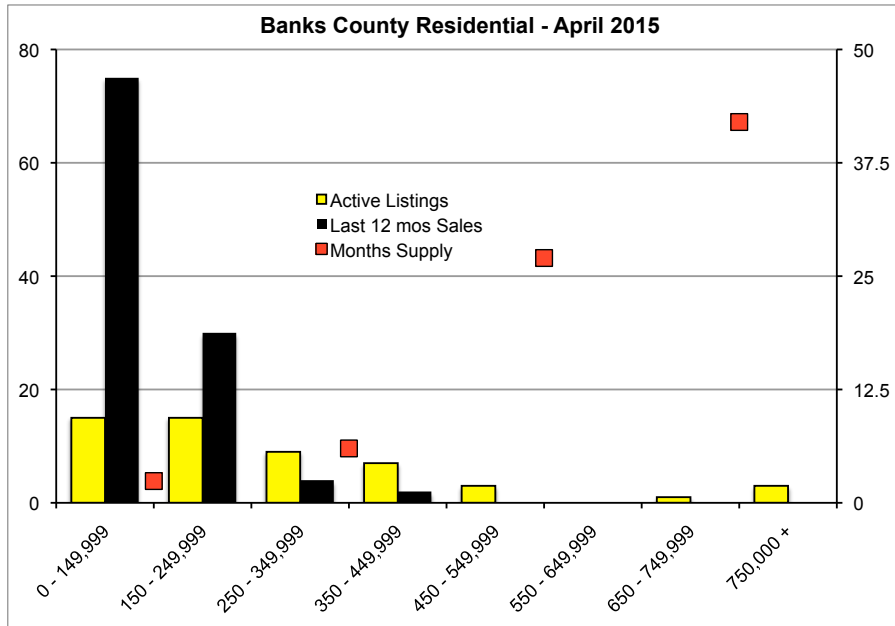

INDICATORS

APRIL 2015

Note: N'dicators is a monthly publication of the The Norton Agency data from FMLS and GMLS sources we deem reliable. For more information contact info@gonorton.com
 Copyright Norton Native Intelligence 2015.