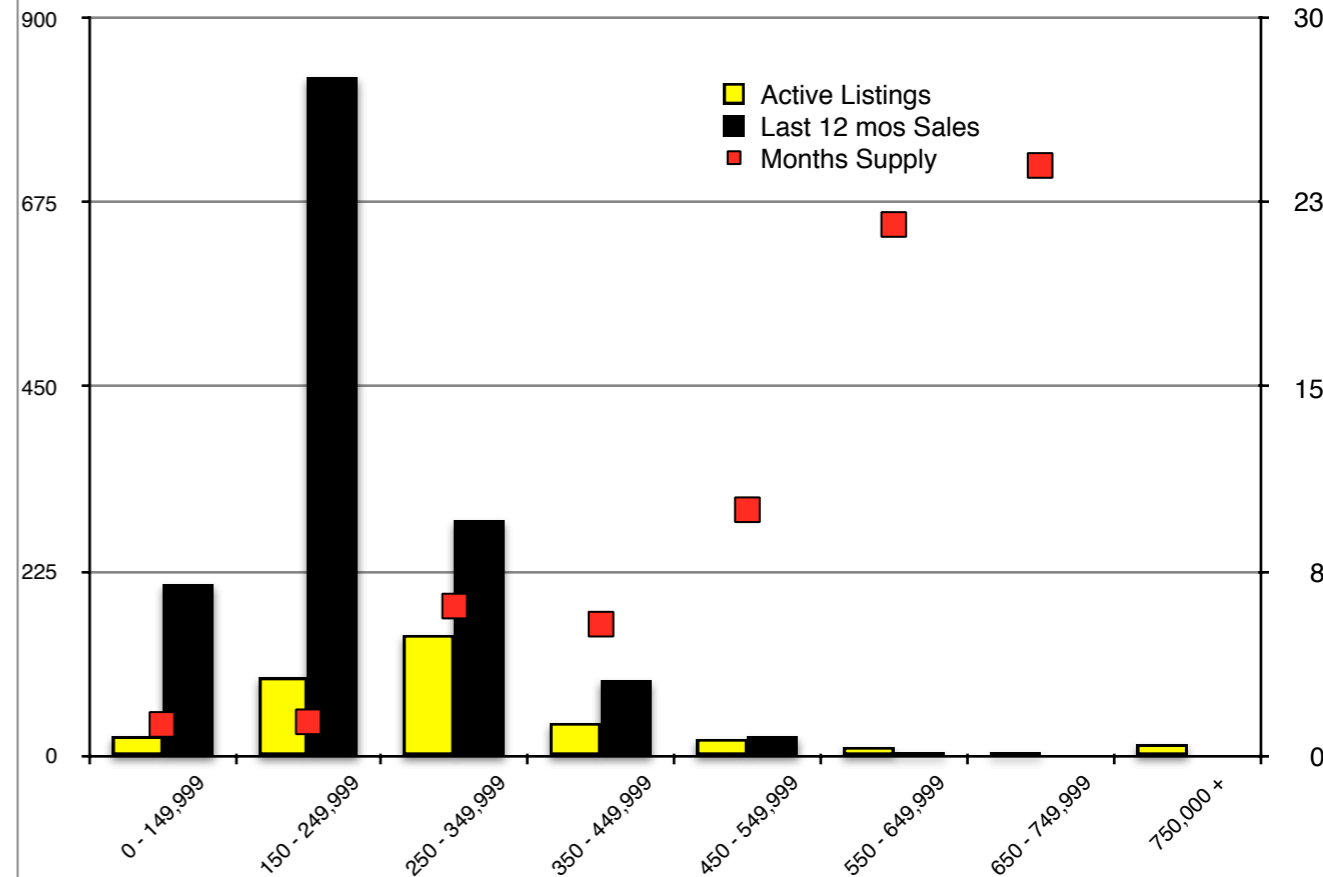

INDICATORS

APRIL 2018

NORTH GEORGIA - April 2018

Banks County - April 2018

Barrow County - April 2018

Cherokee County - April 2018

Dawson County - April 2018

Forsyth County - April 2018

Gwinnett County - April 2018

Habersham County - April 2018

Hall County - April 2018

Jackson County - April 2018

Lumpkin County - April 2018

Pickens County - April 2018

Rabun County - April 2018

Stephens County - April 2018

Walton County - April 2018

White County - April 2018