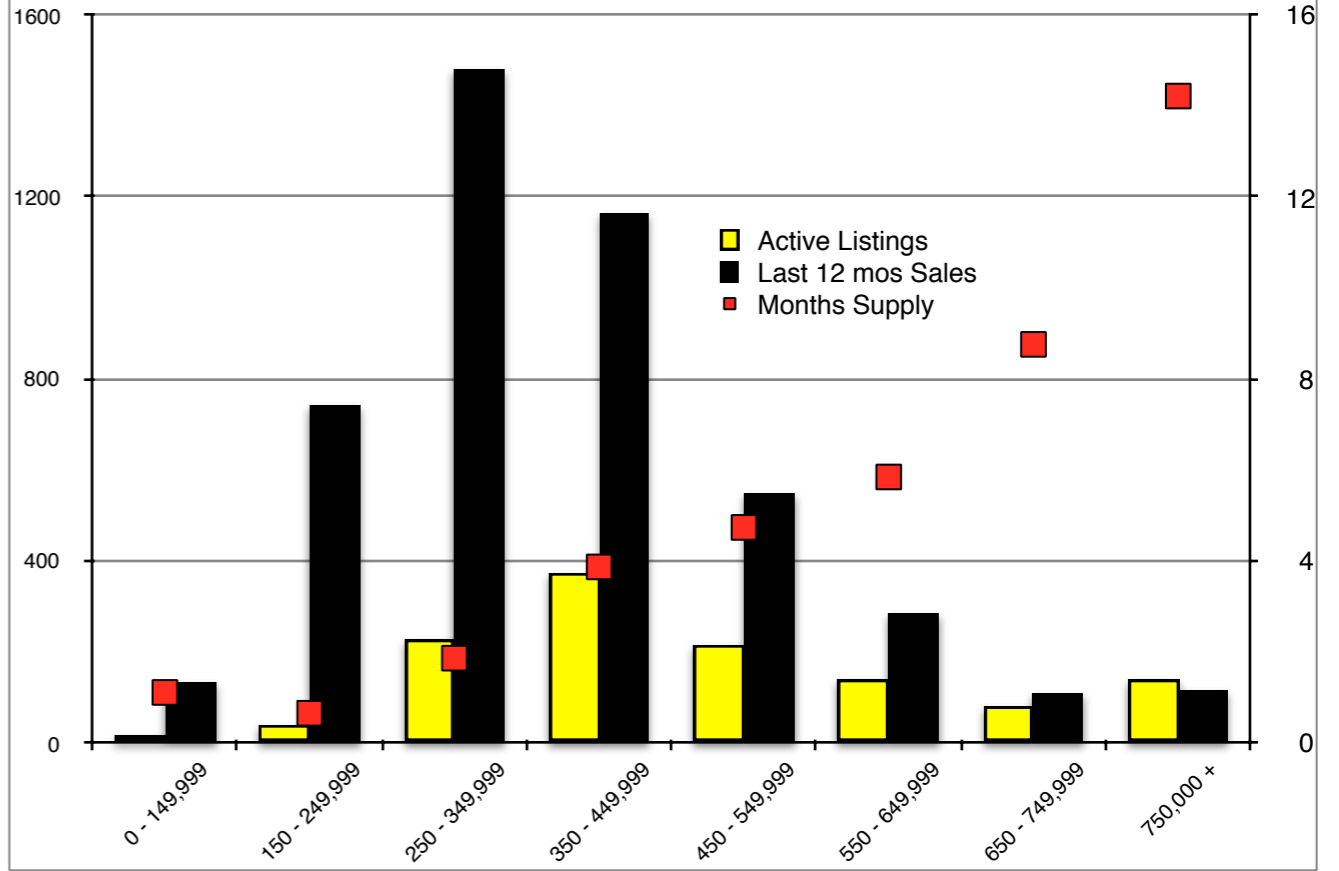

INDICATORS

APRIL 2018

NORTH GEORGIA - April 2018

Banks County - April 2018

Barrow County - April 2018

Cherokee County - April 2018

Dawson County - April 2018

Forsyth County - April 2018

Gwinnett County - April 2018

Habersham County - April 2018

Hall County - April 2018

Jackson County - April 2018

Lumpkin County - April 2018

Pickens County - April 2018

Rabun County - April 2018

Stephens County - April 2018

Walton County - April 2018

White County - April 2018