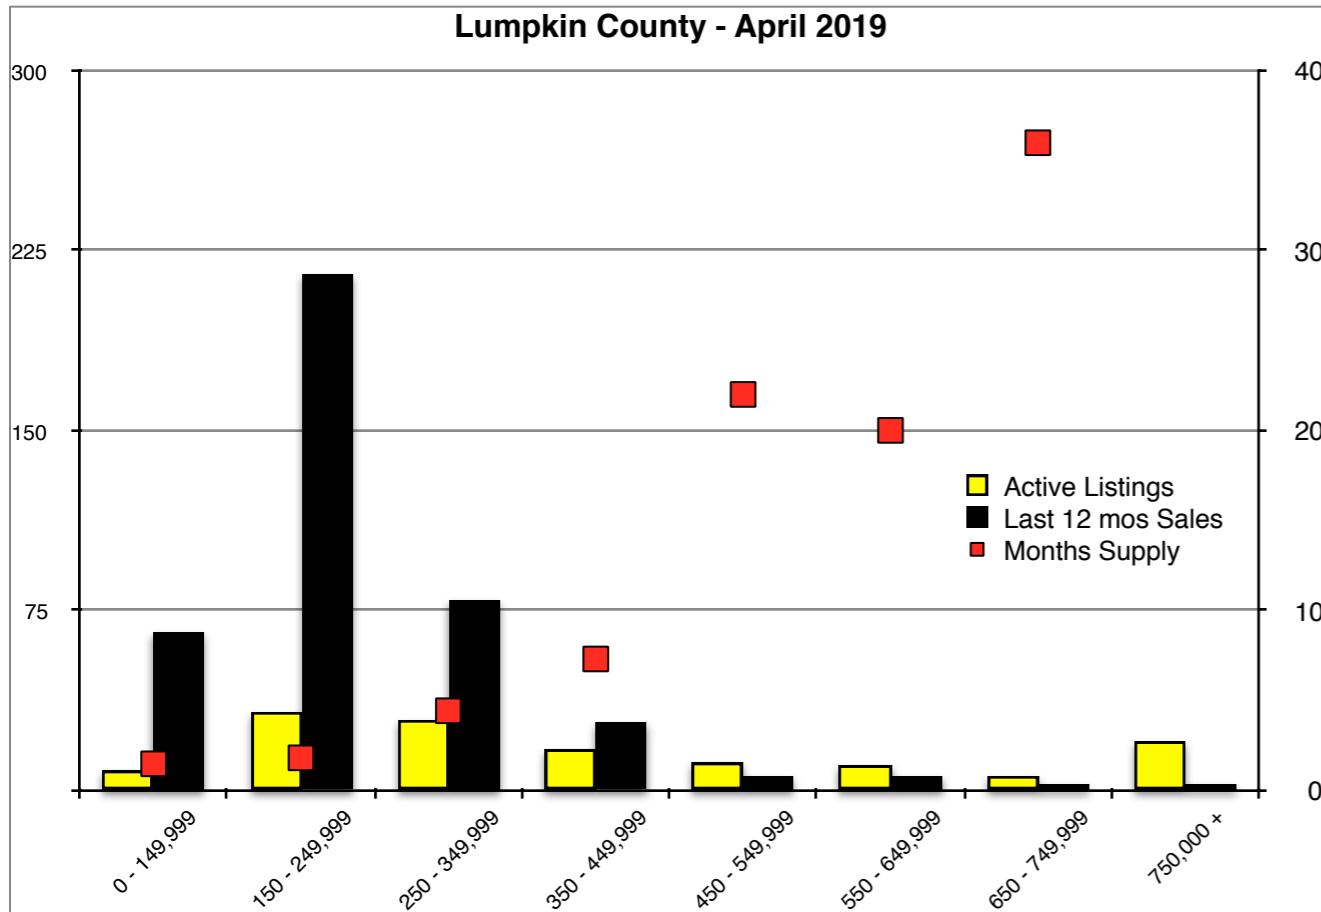

INDICATORS

APRIL 2019

NORTH GEORGIA - April 2019

Banks County - April 2019

Barrow County - April 2019

Cherokee County - April 2019

Dawson County - April 2019

Forsyth County - April 2019

Gwinnett County - April 2019

Habersham County - April 2019

Hall County - April 2019

Jackson County - April 2019

Lumpkin County - April 2019

Pickens County - April 2019

Rabun County - April 2019

Stephens County - April 2019

Walton County - April 2019

White County - April 2019