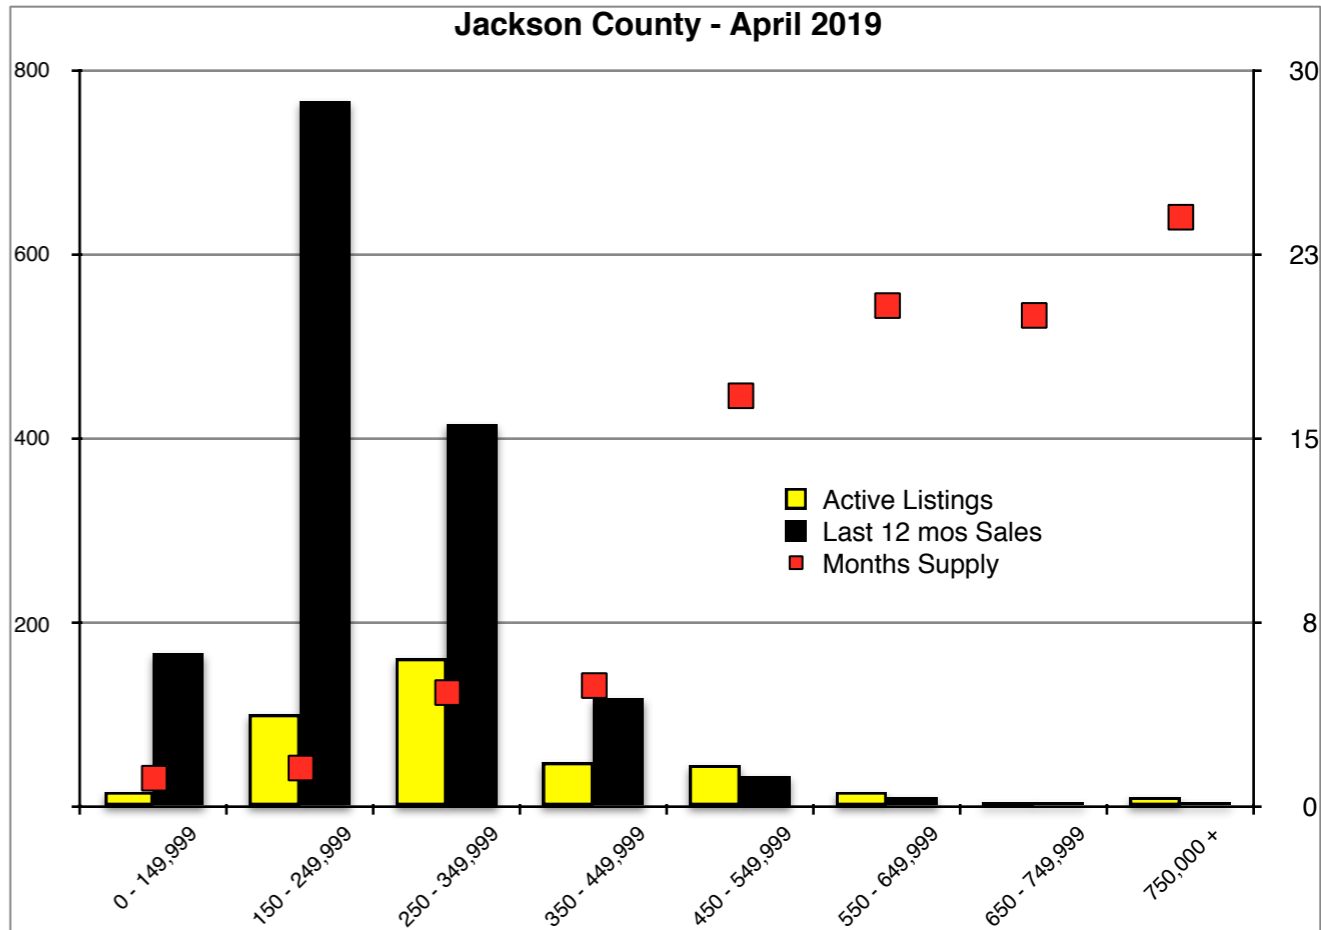

INDICATORS

APRIL 2019

NORTH GEORGIA - April 2019

Banks County - April 2019

Barrow County - April 2019

Cherokee County - April 2019

Dawson County - April 2019

Forsyth County - April 2019

Gwinnett County - April 2019

Habersham County - April 2019

Hall County - April 2019

Jackson County - April 2019

Lumpkin County - April 2019

Pickens County - April 2019

Rabun County - April 2019

Stephens County - April 2019

Walton County - April 2019

White County - April 2019