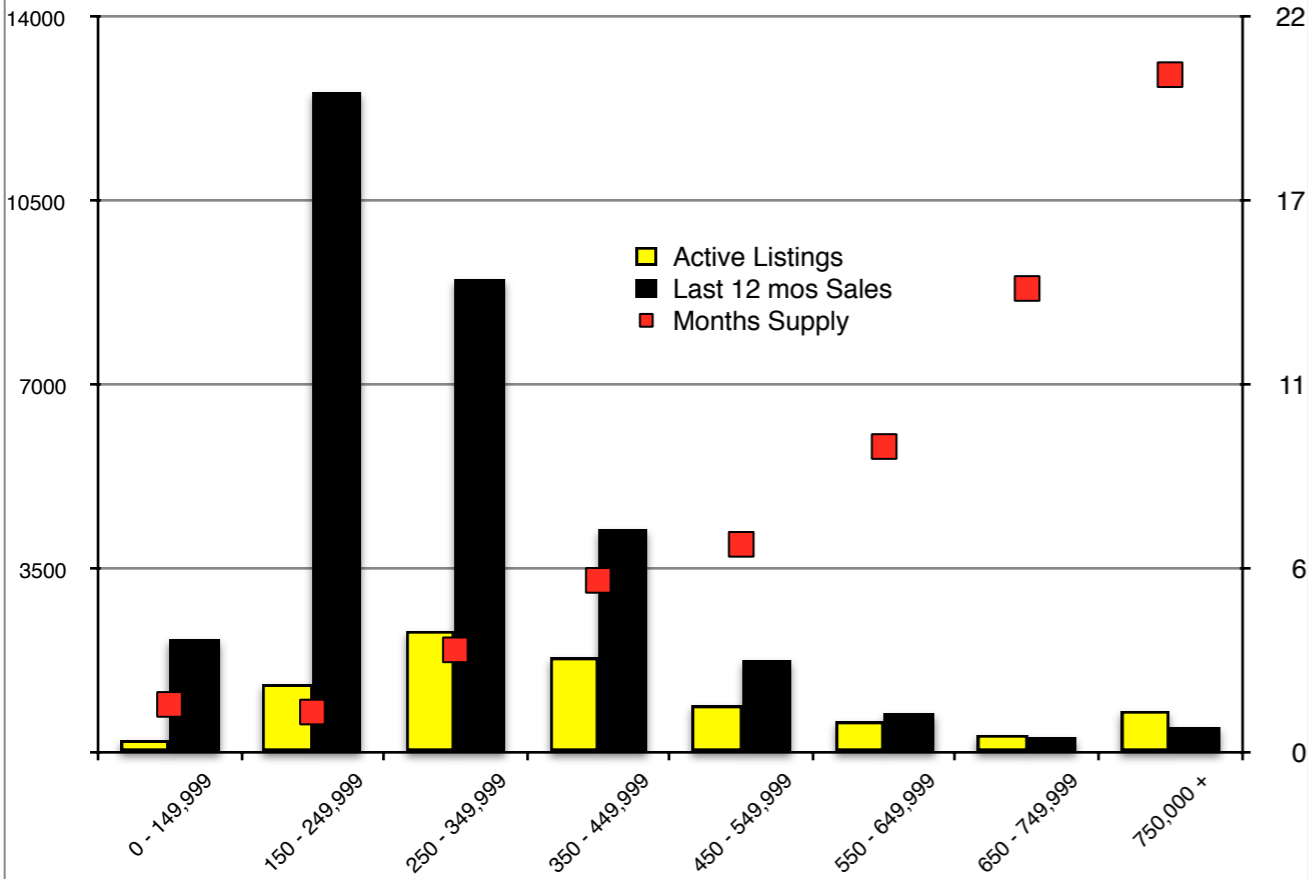

INDICATORS

APRIL 2019

NORTH GEORGIA - April 2019

Banks County - April 2019

Barrow County - April 2019

Cherokee County - April 2019

Dawson County - April 2019

Forsyth County - April 2019

Gwinnett County - April 2019

Habersham County - April 2019

Hall County - April 2019

Jackson County - April 2019

Lumpkin County - April 2019

Pickens County - April 2019

Rabun County - April 2019

Stephens County - April 2019

Walton County - April 2019

White County - April 2019