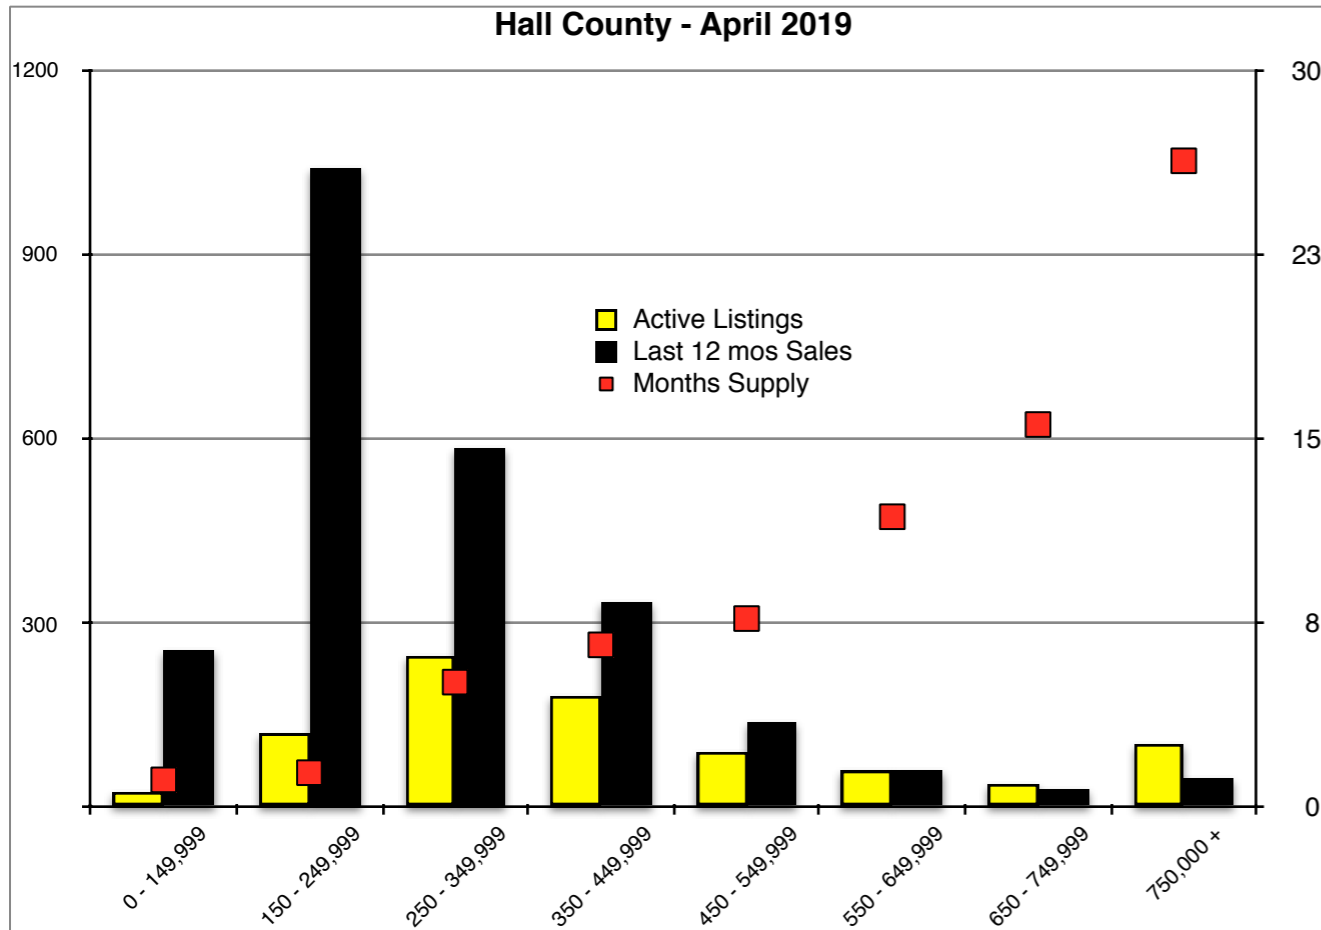

INDICATORS

APRIL 2019

NORTH GEORGIA - April 2019

Banks County - April 2019

Barrow County - April 2019

Cherokee County - April 2019

Dawson County - April 2019

Forsyth County - April 2019

Gwinnett County - April 2019

Habersham County - April 2019

Hall County - April 2019

Jackson County - April 2019

Lumpkin County - April 2019

Pickens County - April 2019

Rabun County - April 2019

Stephens County - April 2019

Walton County - April 2019

White County - April 2019