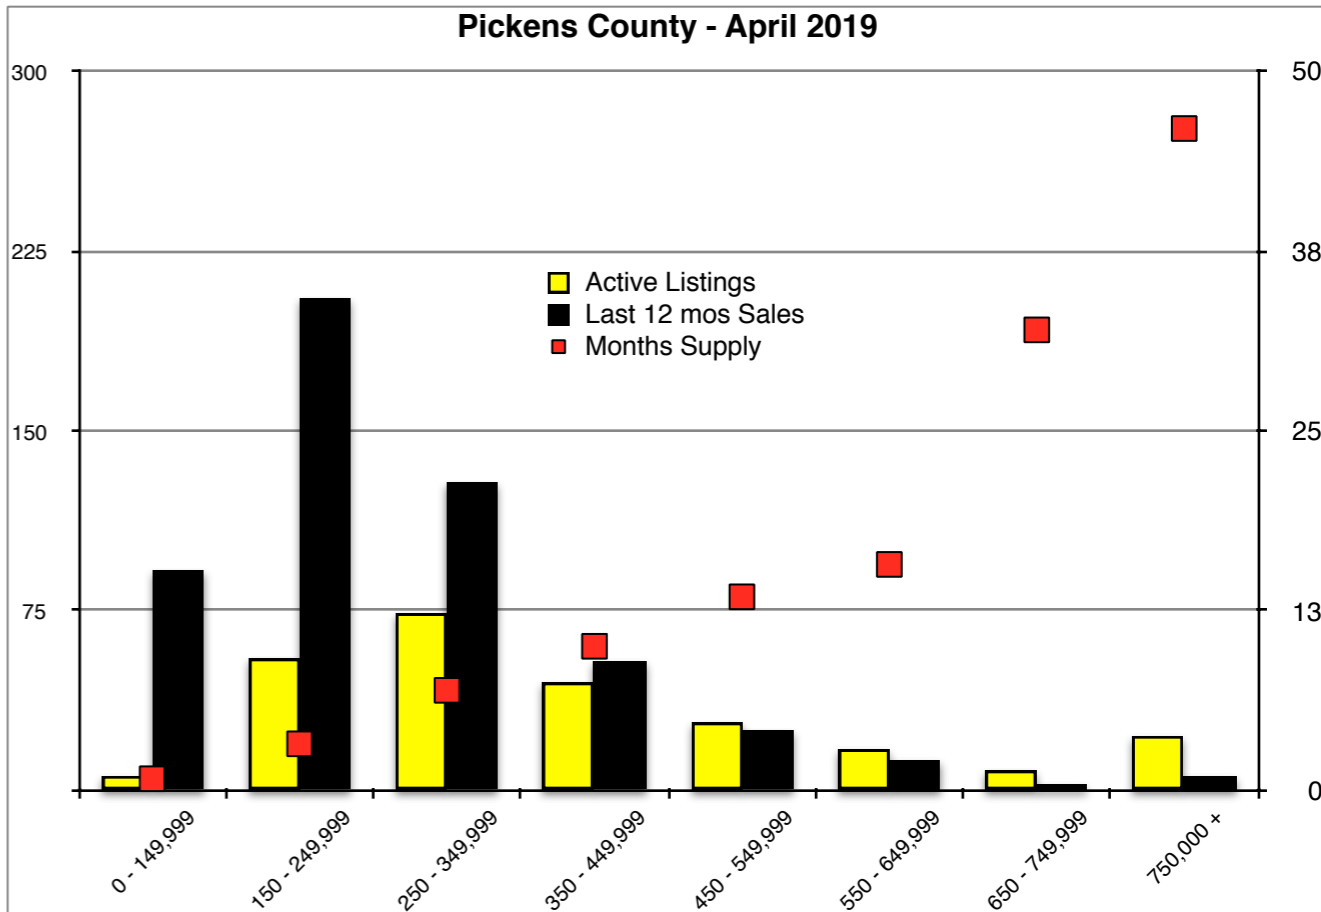

INDICATORS

APRIL 2019

NORTH GEORGIA - April 2019

Banks County - April 2019

Barrow County - April 2019

Cherokee County - April 2019

Dawson County - April 2019

Forsyth County - April 2019

Gwinnett County - April 2019

Habersham County - April 2019

Hall County - April 2019

Jackson County - April 2019

Lumpkin County - April 2019

Pickens County - April 2019

Rabun County - April 2019

Stephens County - April 2019

Walton County - April 2019

White County - April 2019