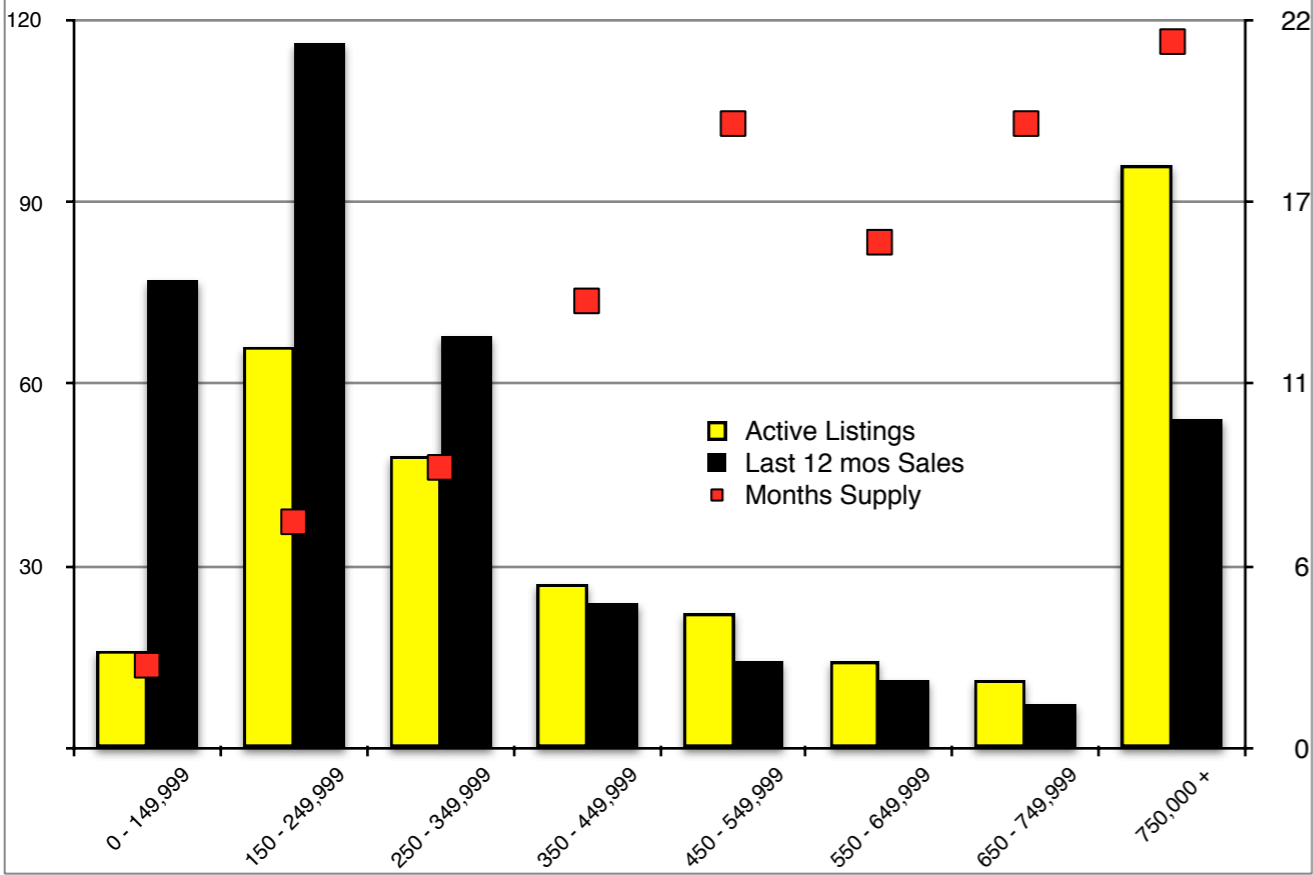

INDICATORS

APRIL 2019

NORTH GEORGIA - April 2019

Banks County - April 2019

Barrow County - April 2019

Cherokee County - April 2019

Dawson County - April 2019

Forsyth County - April 2019

Gwinnett County - April 2019

Habersham County - April 2019

Hall County - April 2019

Jackson County - April 2019

Lumpkin County - April 2019

Pickens County - April 2019

Rabun County - April 2019

Stephens County - April 2019

Walton County - April 2019

White County - April 2019