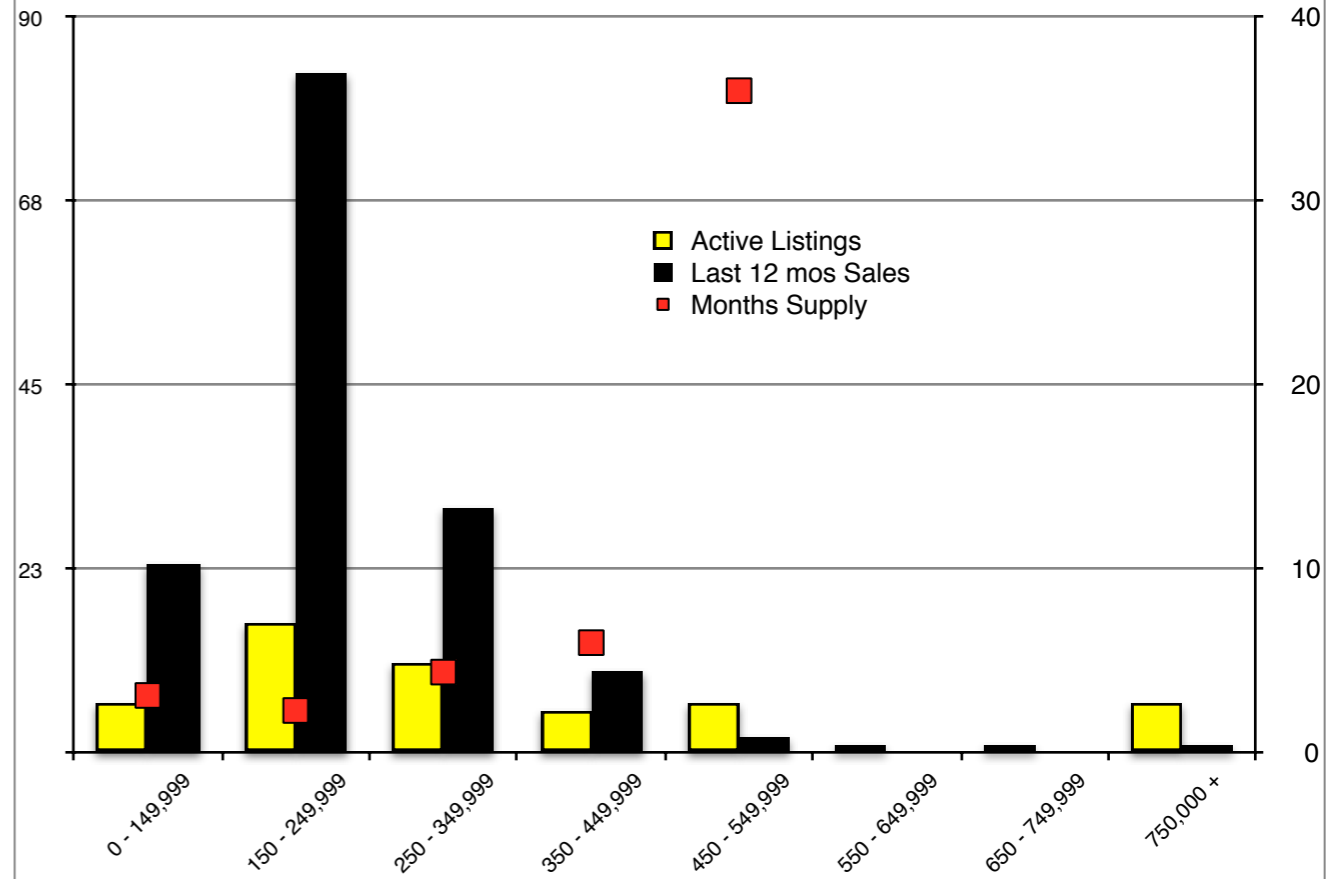

INDICATORS

APRIL 2019

NORTH GEORGIA - April 2019

Banks County - April 2019

Barrow County - April 2019

Cherokee County - April 2019

Dawson County - April 2019

Forsyth County - April 2019

Gwinnett County - April 2019

Habersham County - April 2019

Hall County - April 2019

Jackson County - April 2019

Lumpkin County - April 2019

Pickens County - April 2019

Rabun County - April 2019

Stephens County - April 2019

Walton County - April 2019

White County - April 2019