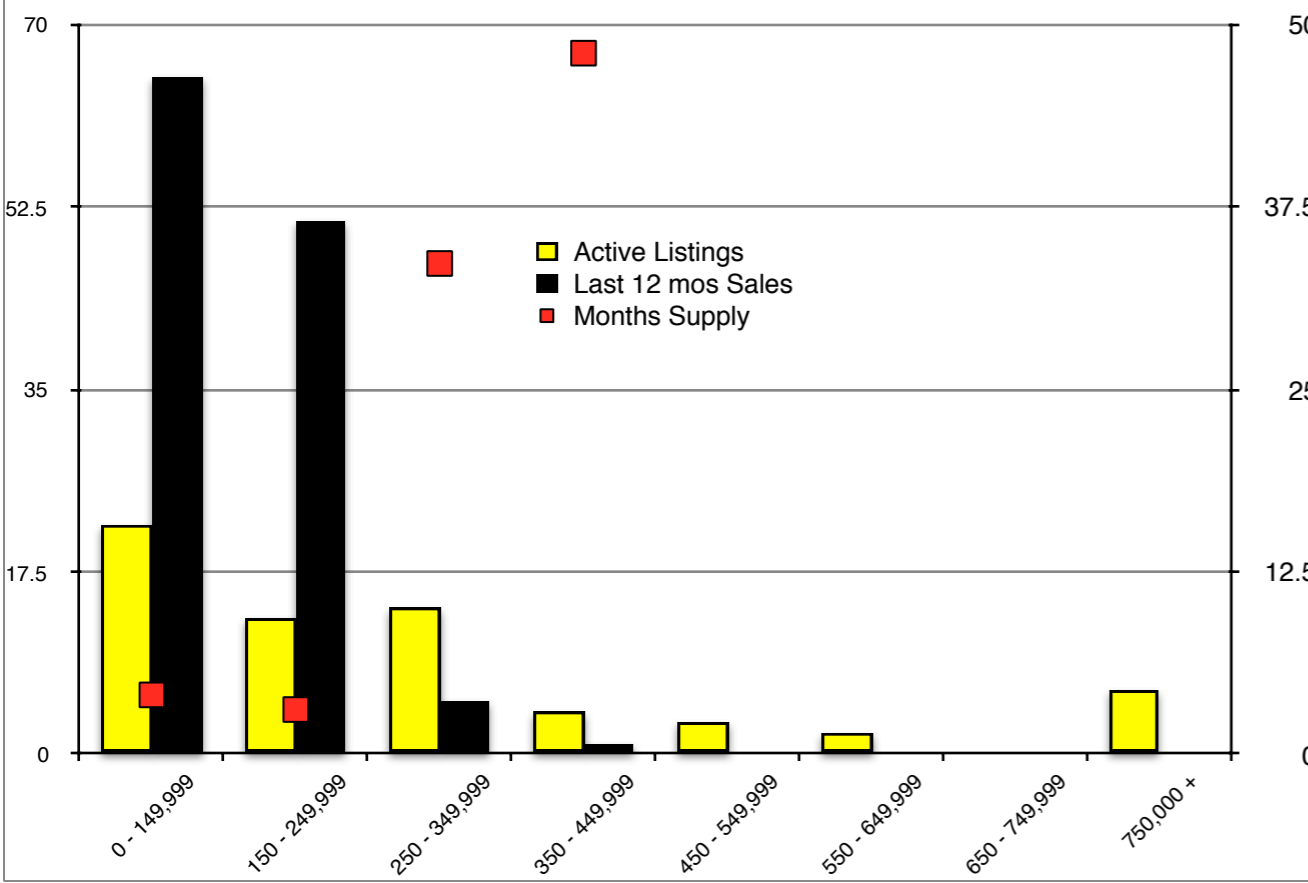

INDICATORS

AUGUST 2016

Banks County Residential - August 2016

Barrow County Residential - August 2016

Cherokee County Residential - August 2016

Dawson County Residential - August 2016

Forsyth County Residential - August 2016

Gwinnett County Residential - August 2016

Habersham County Residential - August 2016

Hall County Residential - August 2016

Stephens County Residential - August 2016

White County Residential - August 2016

Walton County Residential - August 2016