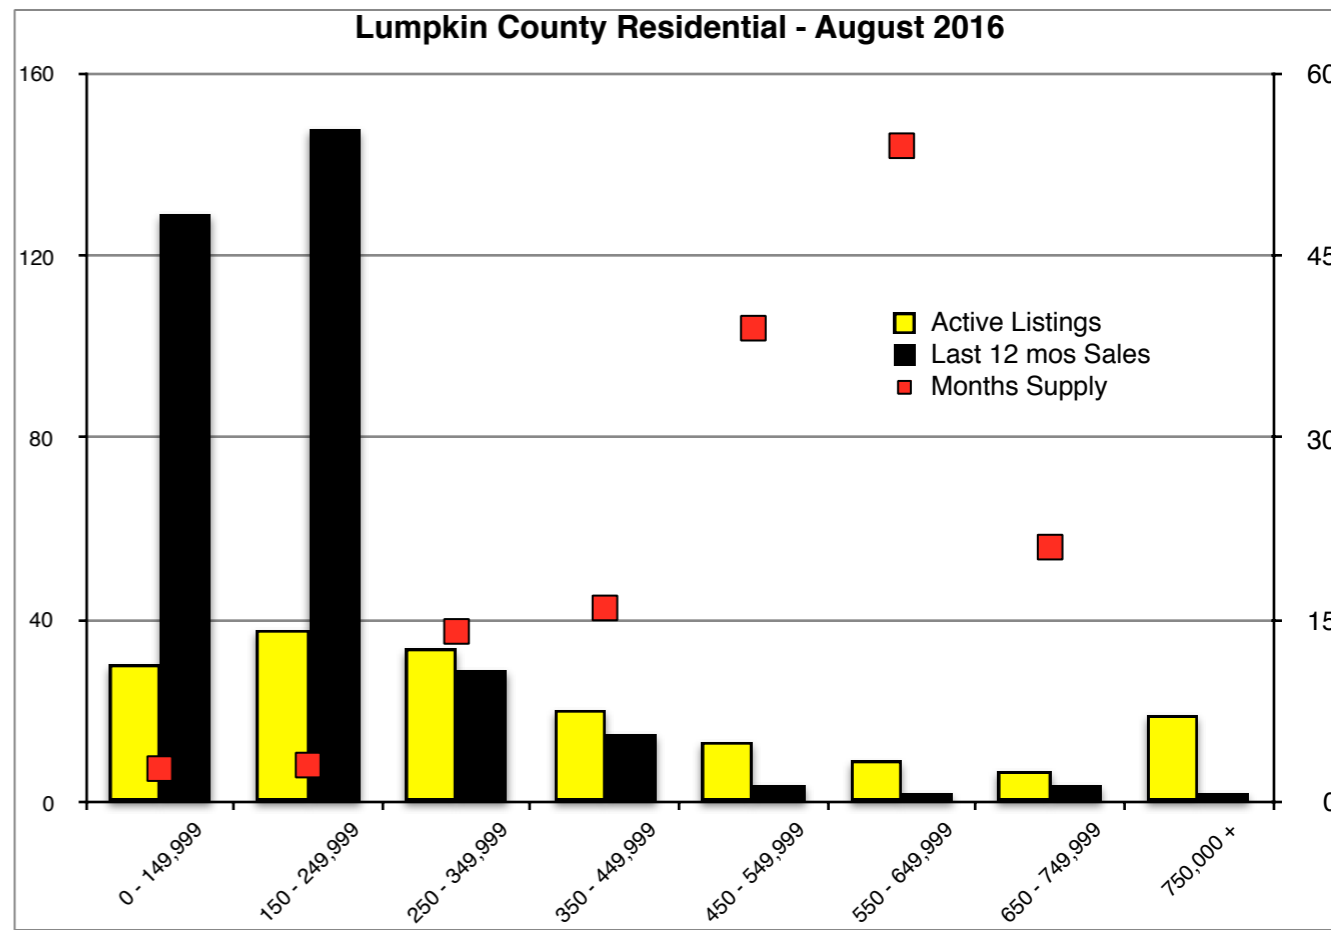

INDICATORS

AUGUST 2016

Banks County Residential - August 2016

Barrow County Residential - August 2016

Cherokee County Residential - August 2016

Dawson County Residential - August 2016

Forsyth County Residential - August 2016

Gwinnett County Residential - August 2016

Habersham County Residential - August 2016

Hall County Residential - August 2016

Stephens County Residential - August 2016

White County Residential - August 2016

Walton County Residential - August 2016