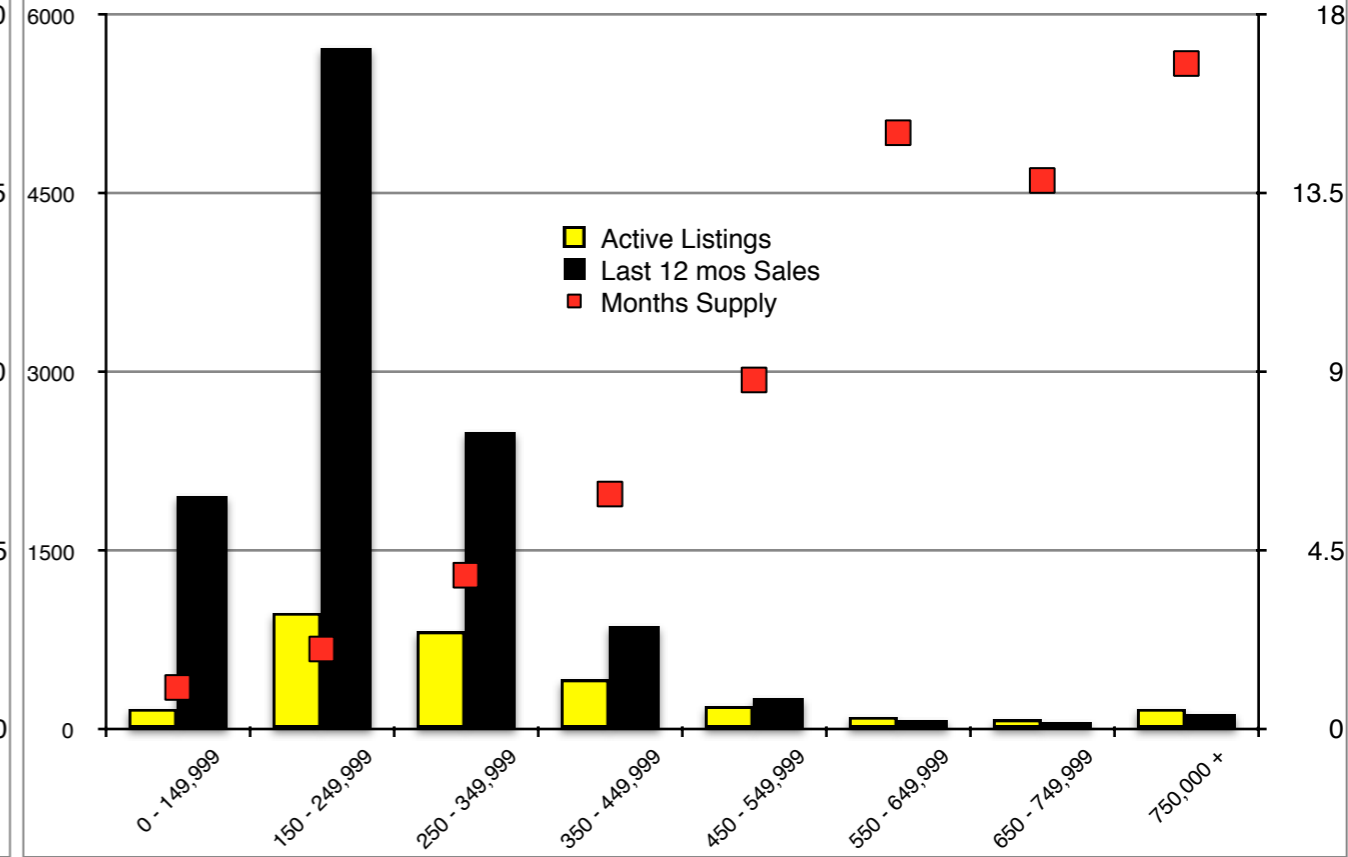

INDICATORS

AUGUST 2016

Banks County Residential - August 2016

Barrow County Residential - August 2016

Cherokee County Residential - August 2016

Dawson County Residential - August 2016

Forsyth County Residential - August 2016

Gwinnett County Residential - August 2016

Habersham County Residential - August 2016

Hall County Residential - August 2016

Stephens County Residential - August 2016

White County Residential - August 2016

Walton County Residential - August 2016