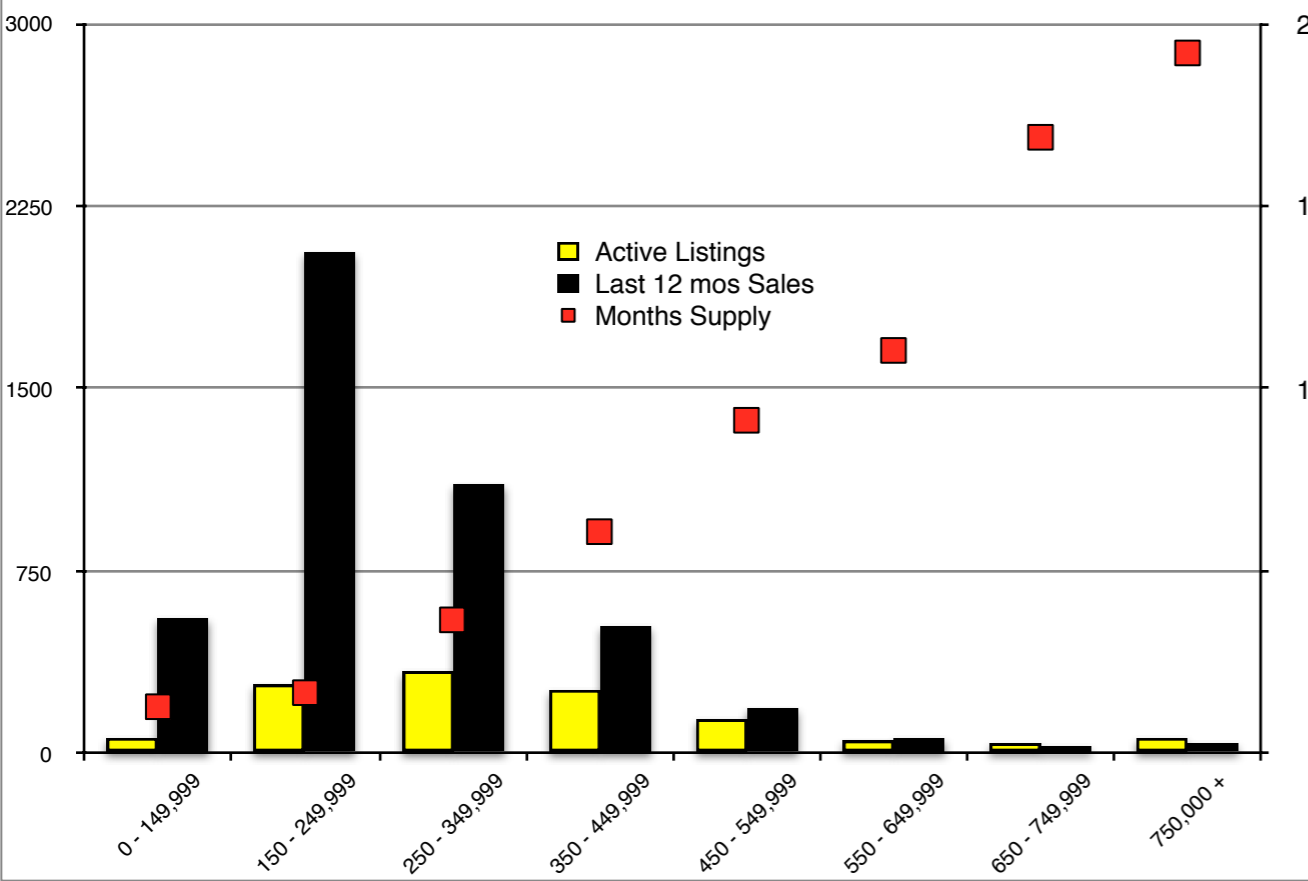

INDICATORS

AUGUST 2016

Banks County Residential - August 2016

Barrow County Residential - August 2016

Cherokee County Residential - August 2016

Dawson County Residential - August 2016

Forsyth County Residential - August 2016

Gwinnett County Residential - August 2016

Habersham County Residential - August 2016

Hall County Residential - August 2016

Stephens County Residential - August 2016

White County Residential - August 2016

Walton County Residential - August 2016