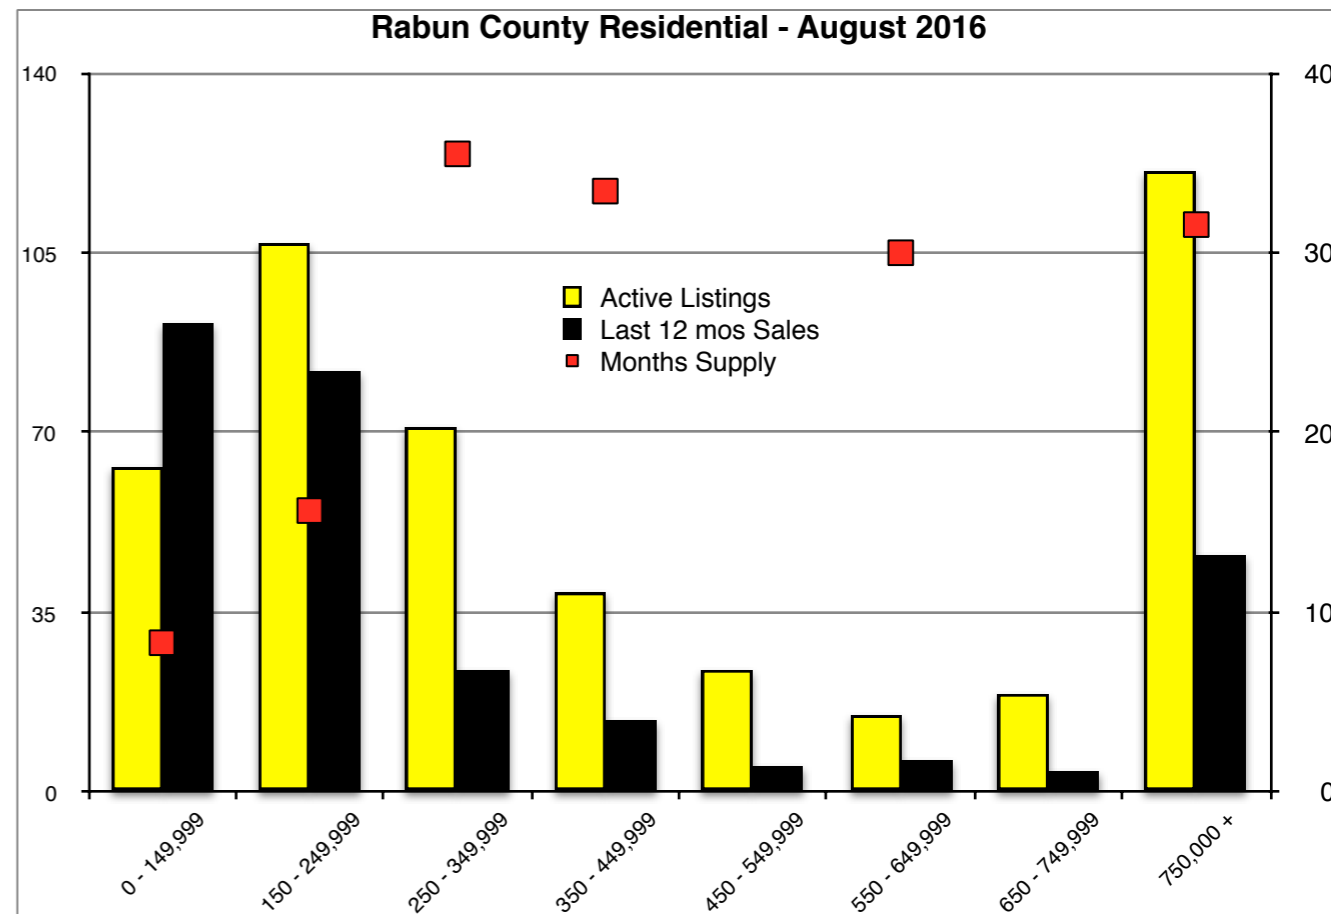

INDICATORS

AUGUST 2016

Banks County Residential - August 2016

Barrow County Residential - August 2016

Cherokee County Residential - August 2016

Dawson County Residential - August 2016

Forsyth County Residential - August 2016

Gwinnett County Residential - August 2016

Habersham County Residential - August 2016

Hall County Residential - August 2016

Stephens County Residential - August 2016

White County Residential - August 2016

Walton County Residential - August 2016