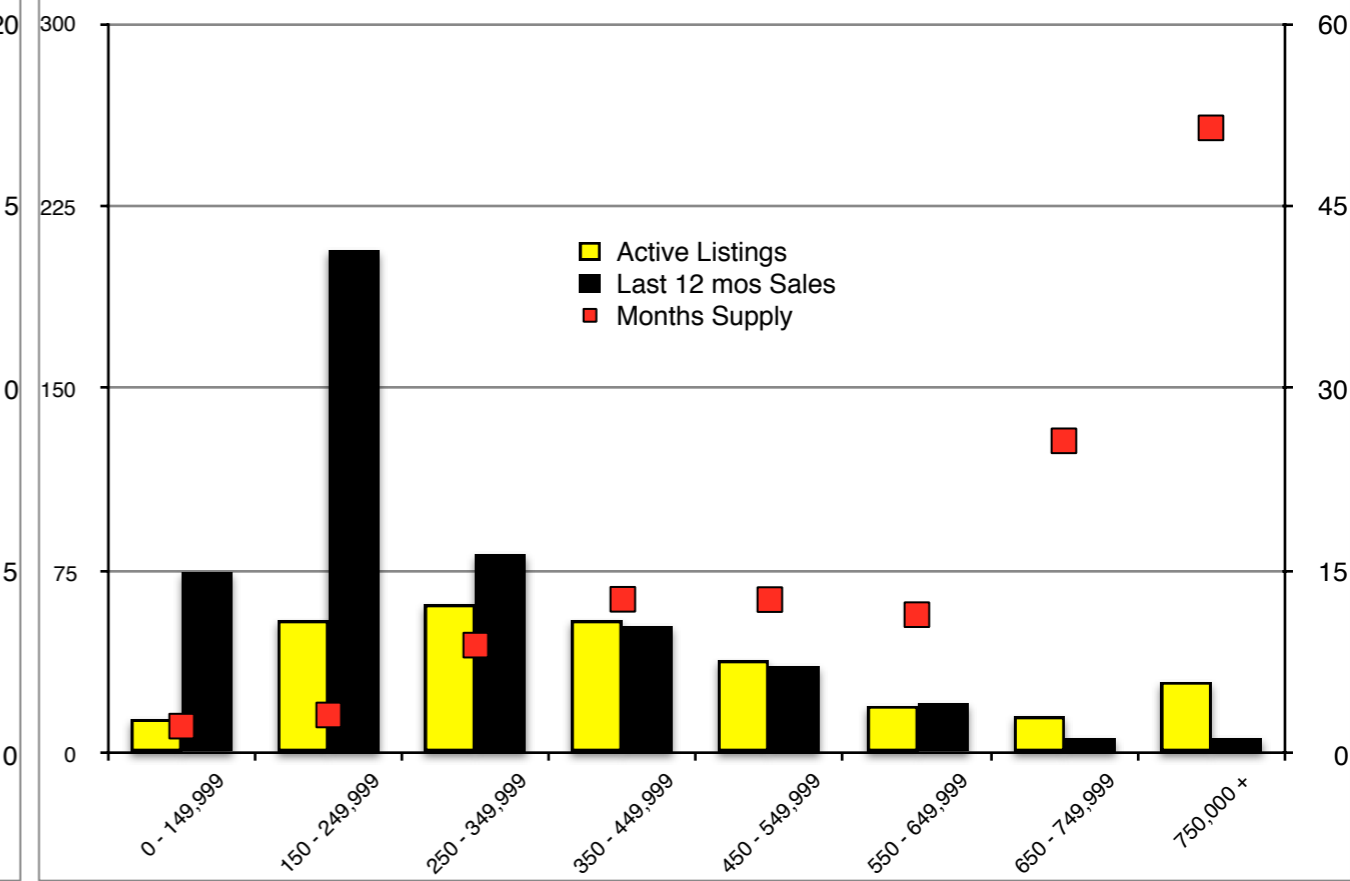

INDICATORS

AUGUST 2016

Banks County Residential - August 2016

Barrow County Residential - August 2016

Cherokee County Residential - August 2016

Dawson County Residential - August 2016

Forsyth County Residential - August 2016

Gwinnett County Residential - August 2016

Habersham County Residential - August 2016

Hall County Residential - August 2016

Stephens County Residential - August 2016

White County Residential - August 2016

Walton County Residential - August 2016