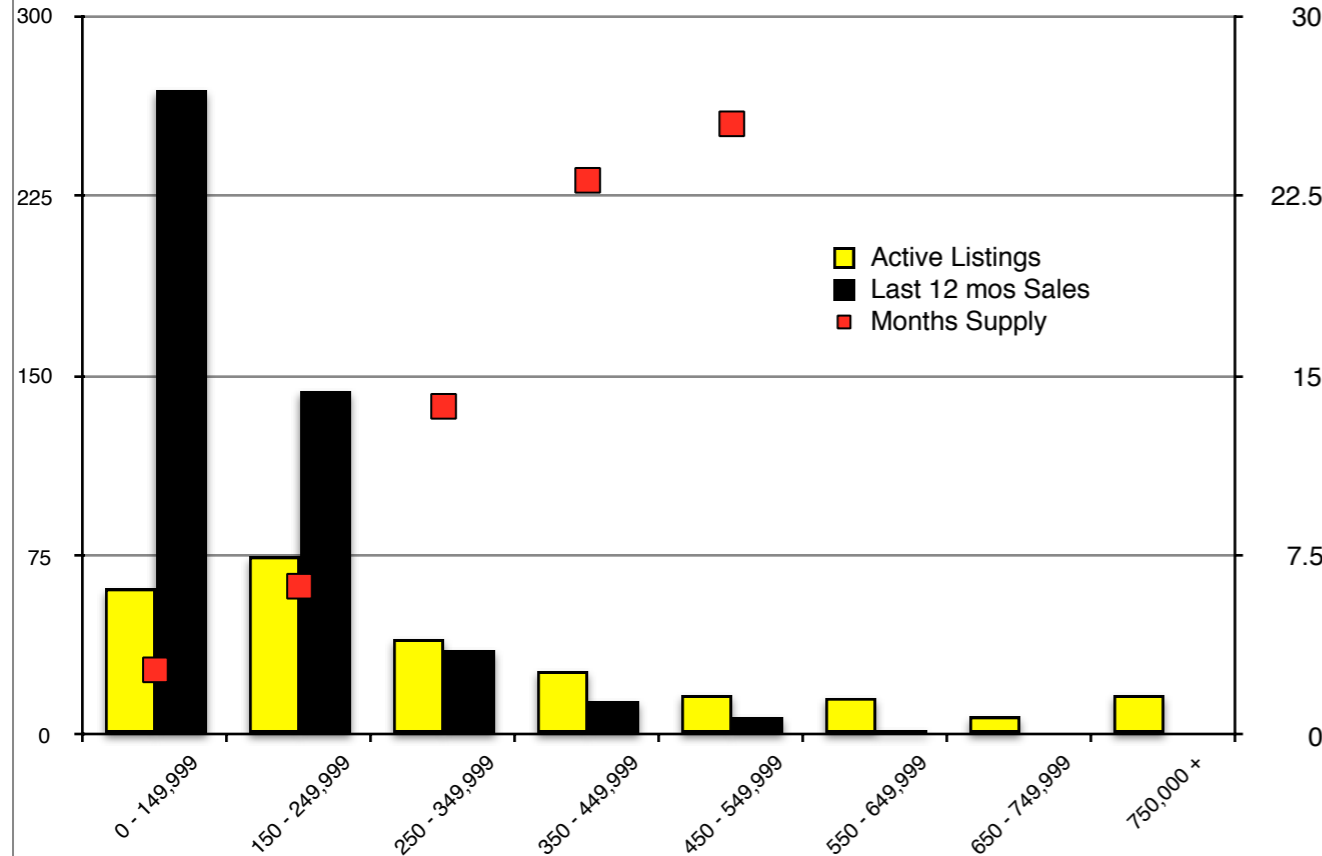

INDICATORS

AUGUST 2016

Banks County Residential - August 2016

Barrow County Residential - August 2016

Cherokee County Residential - August 2016

Dawson County Residential - August 2016

Forsyth County Residential - August 2016

Gwinnett County Residential - August 2016

Habersham County Residential - August 2016

Hall County Residential - August 2016

Stephens County Residential - August 2016

White County Residential - August 2016

Walton County Residential - August 2016