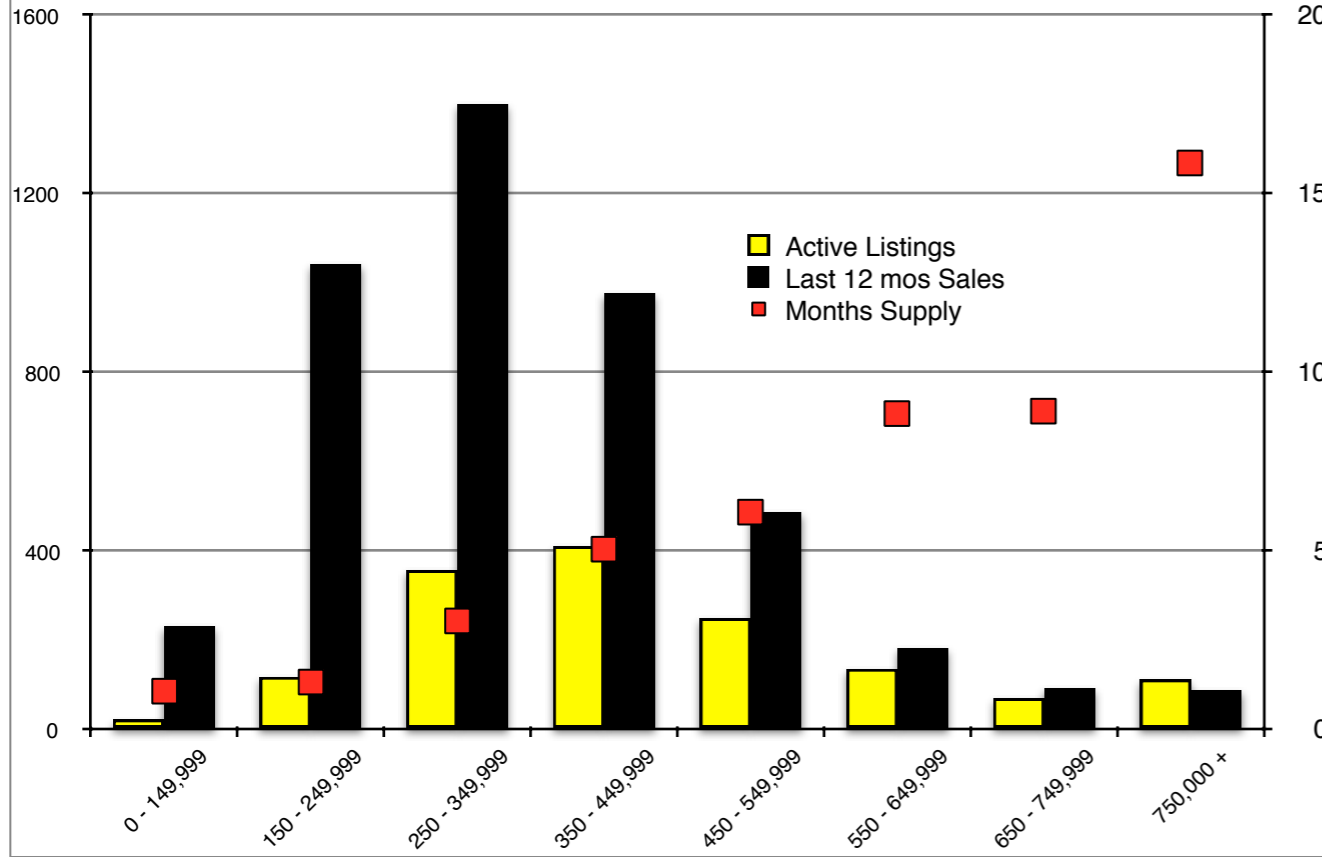

INDICATORS

AUGUST 2016

Banks County Residential - August 2016

Barrow County Residential - August 2016

Cherokee County Residential - August 2016

Dawson County Residential - August 2016

Forsyth County Residential - August 2016

Gwinnett County Residential - August 2016

Habersham County Residential - August 2016

Hall County Residential - August 2016

Stephens County Residential - August 2016

White County Residential - August 2016

Walton County Residential - August 2016