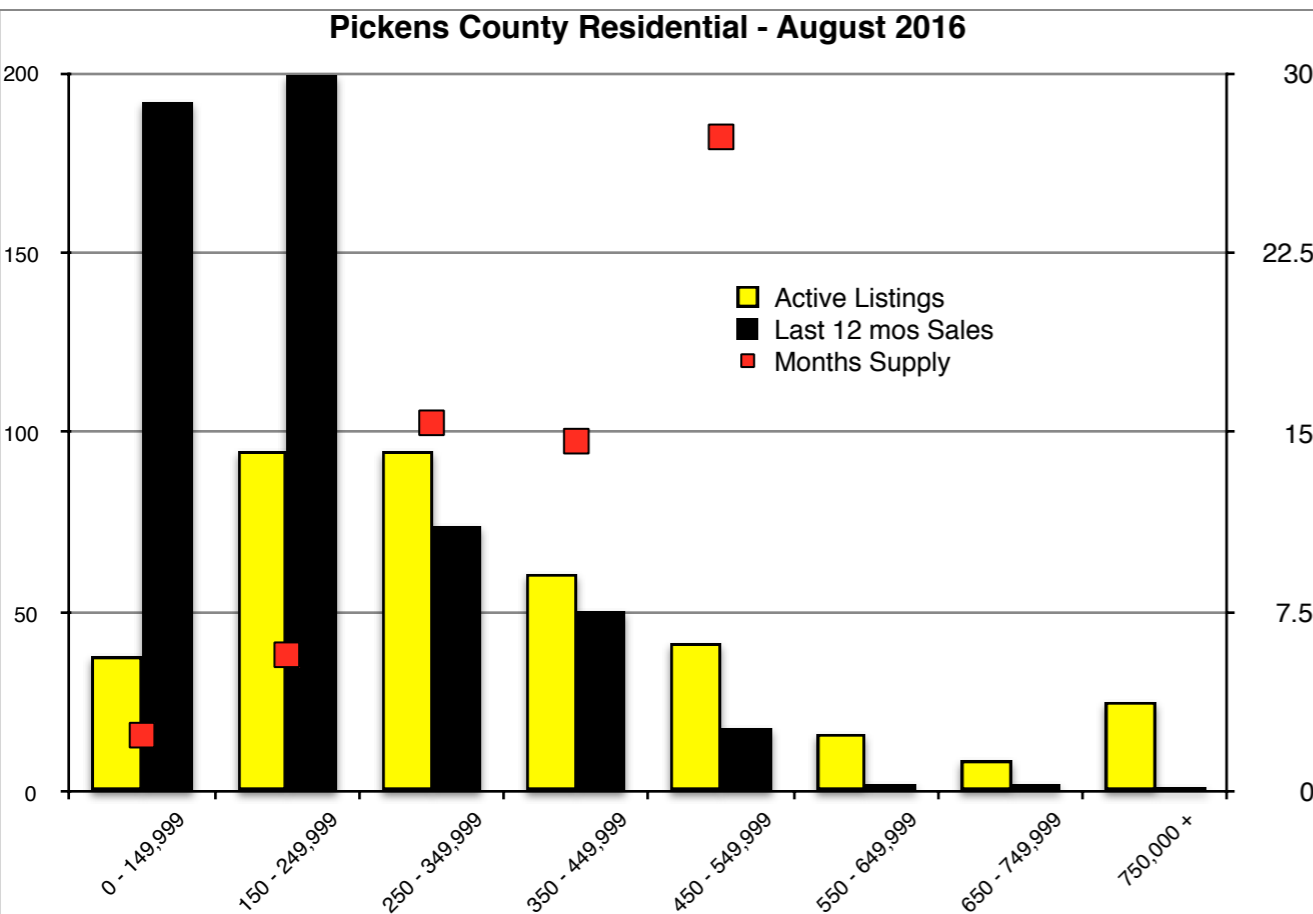

INDICATORS

AUGUST 2016

Banks County Residential - August 2016

Barrow County Residential - August 2016

Cherokee County Residential - August 2016

Dawson County Residential - August 2016

Forsyth County Residential - August 2016

Gwinnett County Residential - August 2016

Habersham County Residential - August 2016

Hall County Residential - August 2016

Stephens County Residential - August 2016

White County Residential - August 2016

Walton County Residential - August 2016