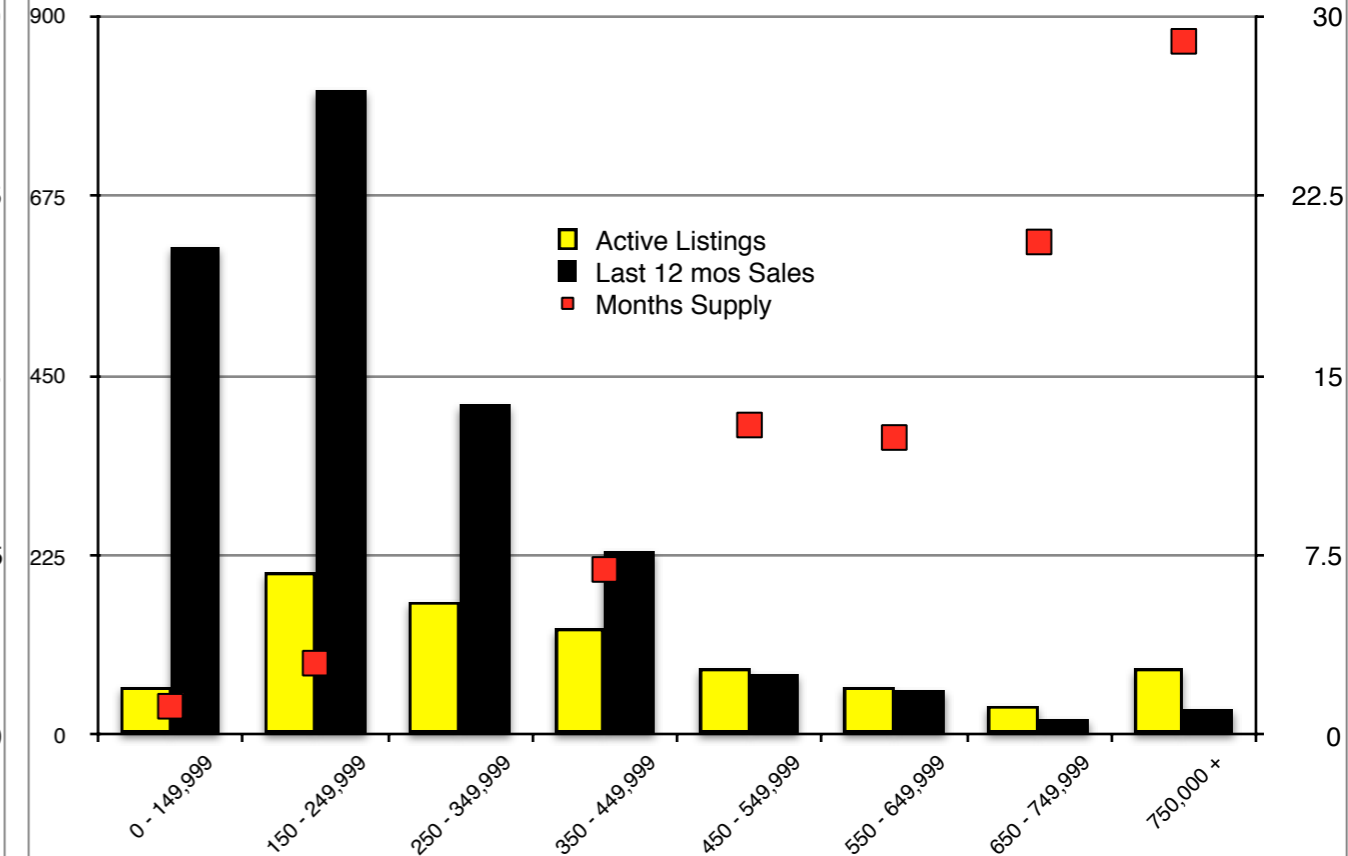

INDICATORS

AUGUST 2016

Banks County Residential - August 2016

Barrow County Residential - August 2016

Cherokee County Residential - August 2016

Dawson County Residential - August 2016

Forsyth County Residential - August 2016

Gwinnett County Residential - August 2016

Habersham County Residential - August 2016

Hall County Residential - August 2016

Stephens County Residential - August 2016

White County Residential - August 2016

Walton County Residential - August 2016