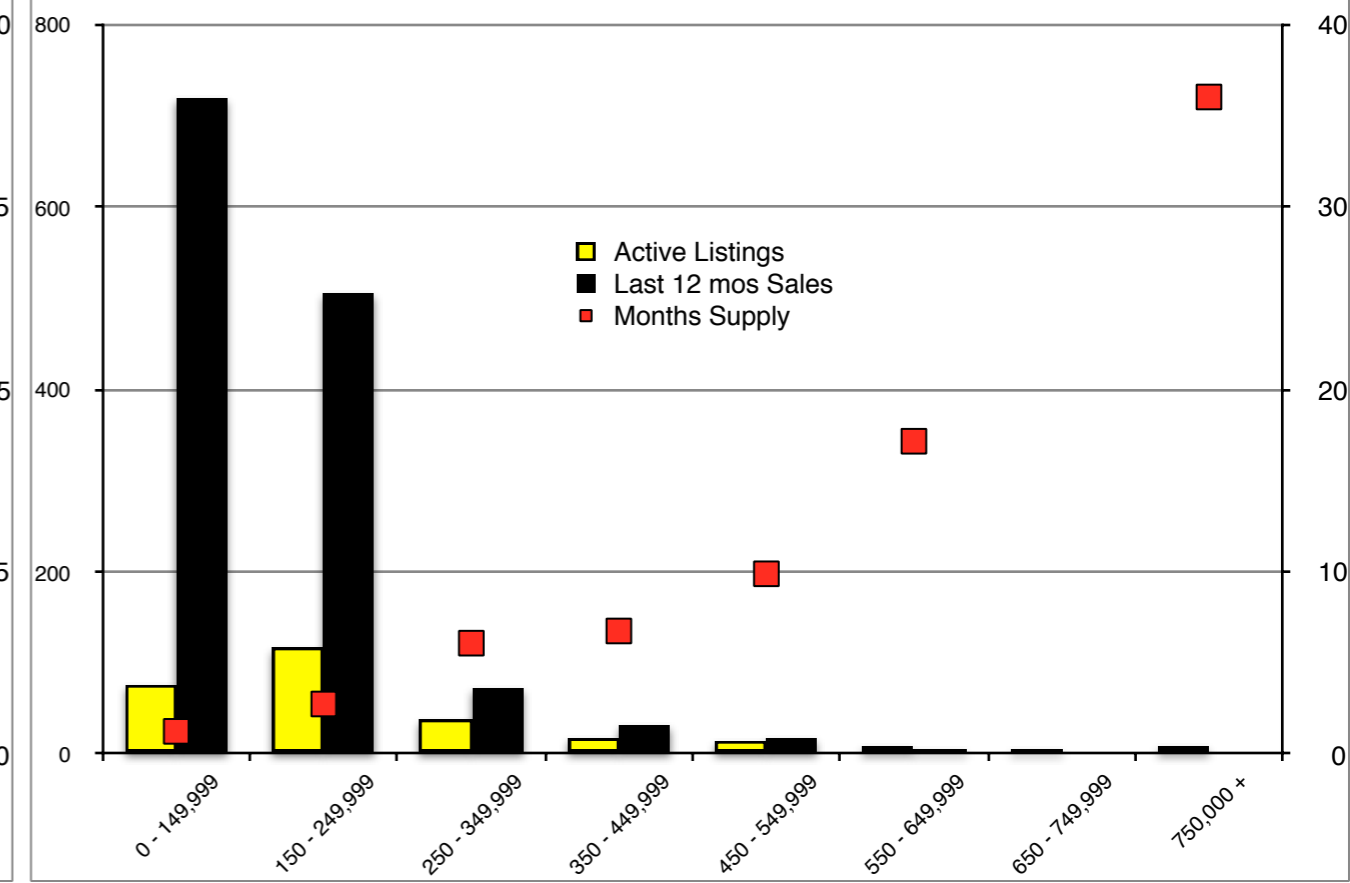

INDICATORS

AUGUST 2016

Banks County Residential - August 2016

Barrow County Residential - August 2016

Cherokee County Residential - August 2016

Dawson County Residential - August 2016

Forsyth County Residential - August 2016

Gwinnett County Residential - August 2016

Habersham County Residential - August 2016

Hall County Residential - August 2016

Stephens County Residential - August 2016

White County Residential - August 2016

Walton County Residential - August 2016