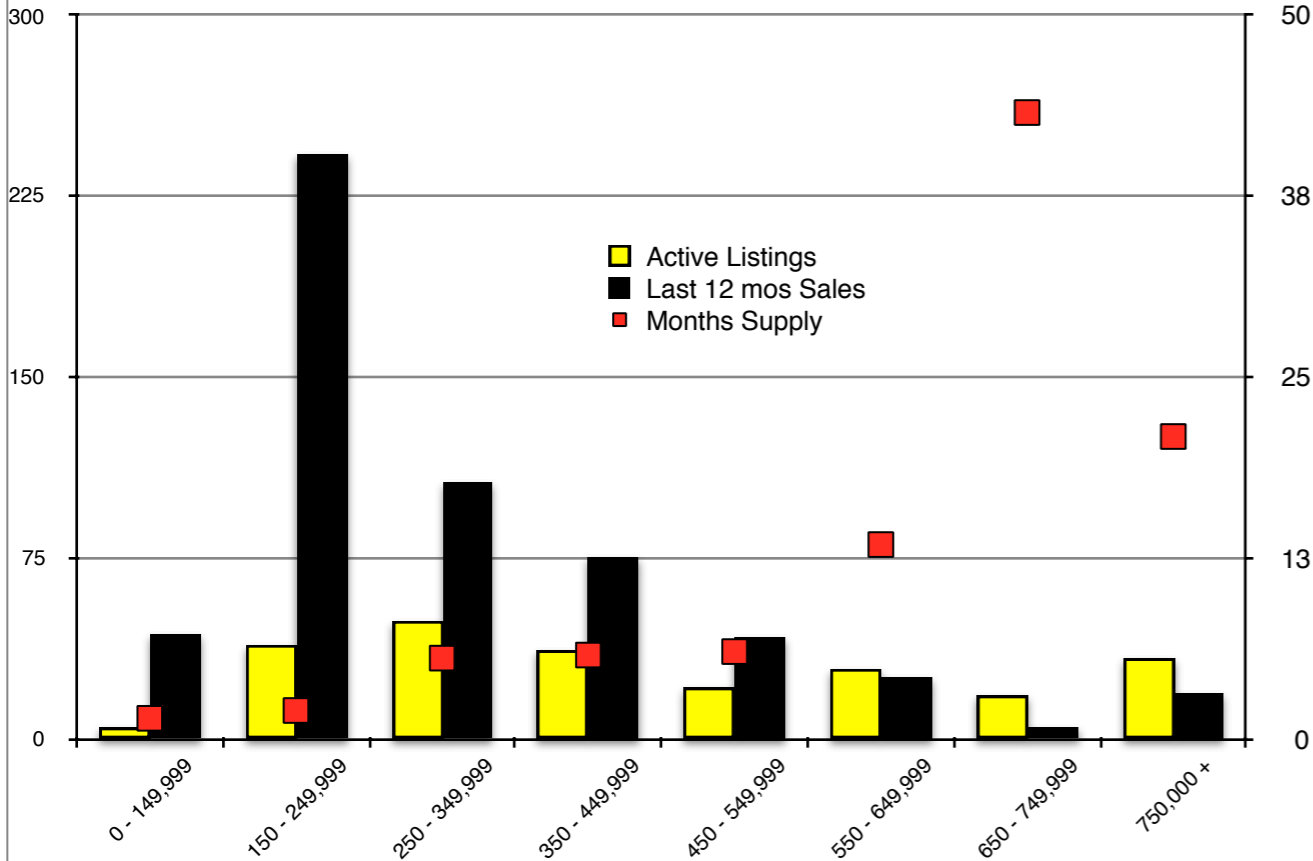

# INDICATORS

AUGUST 2018

**NORTH GEORGIA - August 2018**

**Banks County - August 2018**

**Barrow County - August 2018**

**Cherokee County - August 2018**

**Dawson County - August 2018**

**Forsyth County - August 2018**

**Gwinnett County - August 2018**

**Habersham County - August 2018**

Note: N'dicators is a monthly publication of the The Norton Agency data from FMLS and GMLS sources we deem reliable. For more information contact [info@gonorton.com](mailto:info@gonorton.com)  
 Copyright Norton Native Intelligence 2018.

**Hall County - August 2018**

**Jackson County - August 2018**

**Lumpkin County - August 2018**

**Pickens County - August 2018**

**Rabun County - August 2018**

**Stephens County - August 2018**

**Walton County - August 2018**