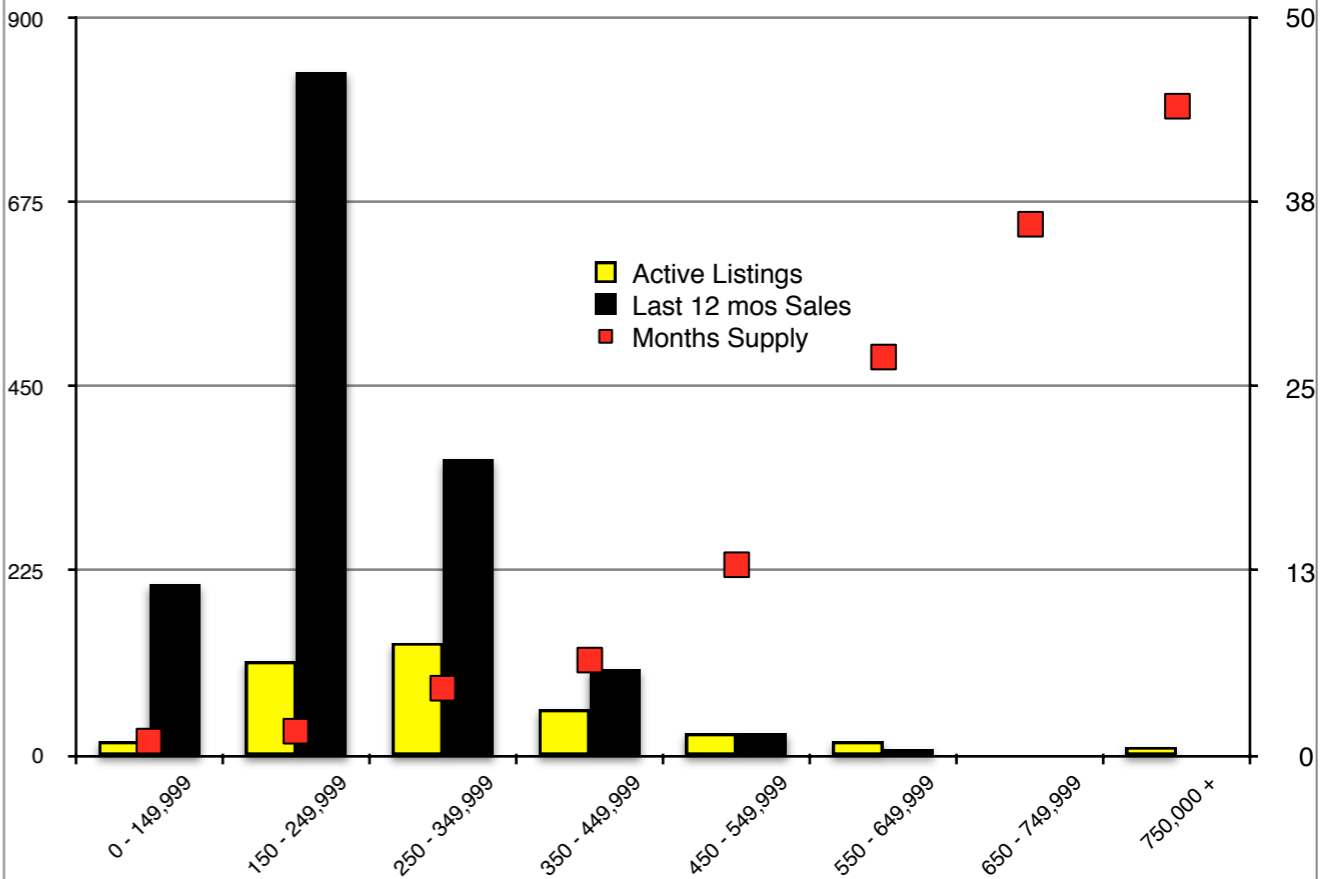

# INDICATORS

AUGUST 2018

**NORTH GEORGIA - August 2018**

**Banks County - August 2018**

**Barrow County - August 2018**

**Cherokee County - August 2018**

**Dawson County - August 2018**

**Forsyth County - August 2018**

**Gwinnett County - August 2018**

**Habersham County - August 2018**

Note: N'dicators is a monthly publication of the The Norton Agency data from FMLS and GMLS sources we deem reliable. For more information contact [info@gonorton.com](mailto:info@gonorton.com)  
 Copyright Norton Native Intelligence 2018.

**Hall County - August 2018**

**Jackson County - August 2018**

**Lumpkin County - August 2018**

**Pickens County - August 2018**

**Rabun County - August 2018**

**Stephens County - August 2018**

**Walton County - August 2018**