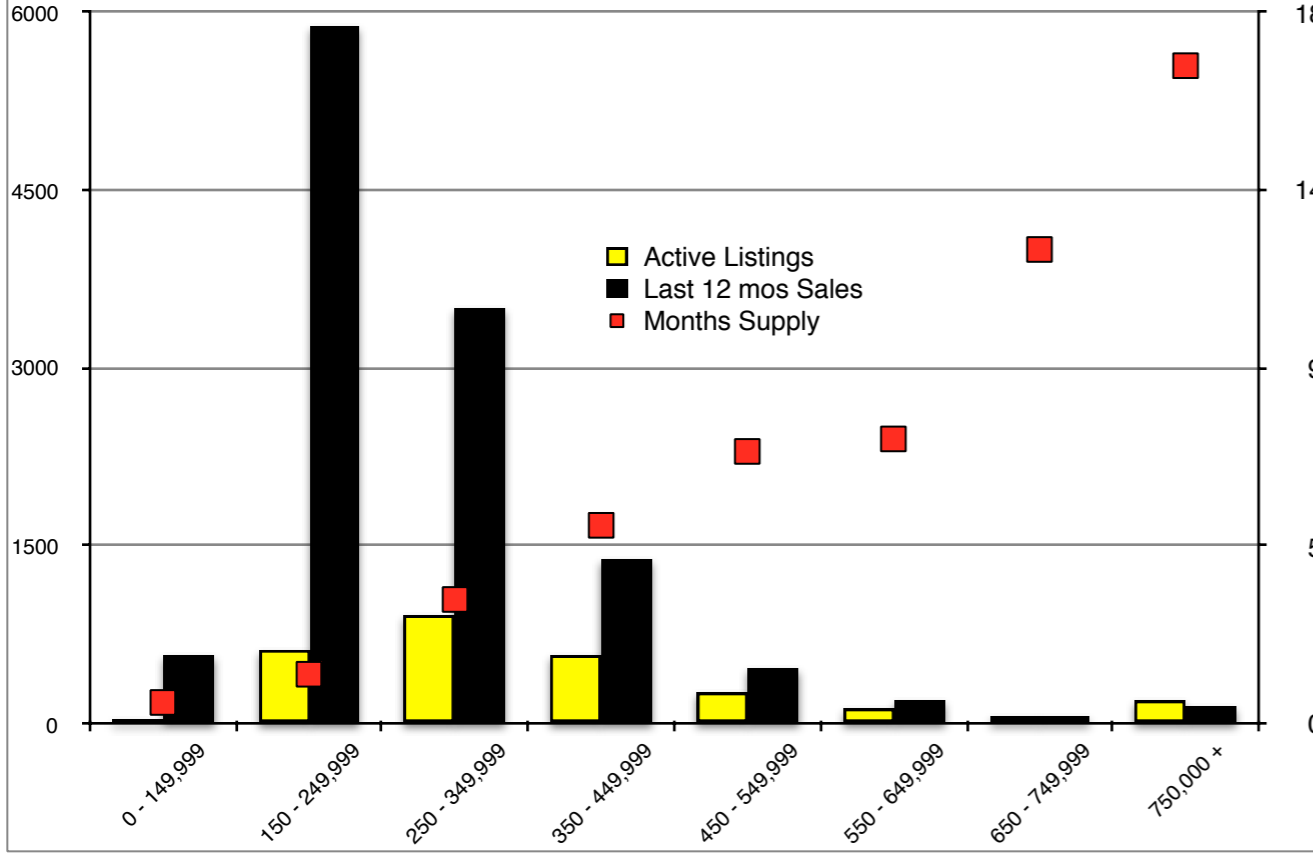

# INDICATORS

AUGUST 2018

**NORTH GEORGIA - August 2018**

**Banks County - August 2018**

**Barrow County - August 2018**

**Cherokee County - August 2018**

**Dawson County - August 2018**

**Forsyth County - August 2018**

**Gwinnett County - August 2018**

**Habersham County - August 2018**

Note: N'dicators is a monthly publication of the The Norton Agency data from FMLS and GMLS sources we deem reliable. For more information contact [info@gonorton.com](mailto:info@gonorton.com)  
 Copyright Norton Native Intelligence 2018.

**Hall County - August 2018**

**Jackson County - August 2018**

**Lumpkin County - August 2018**

**Pickens County - August 2018**

**Rabun County - August 2018**

**Stephens County - August 2018**

**Walton County - August 2018**