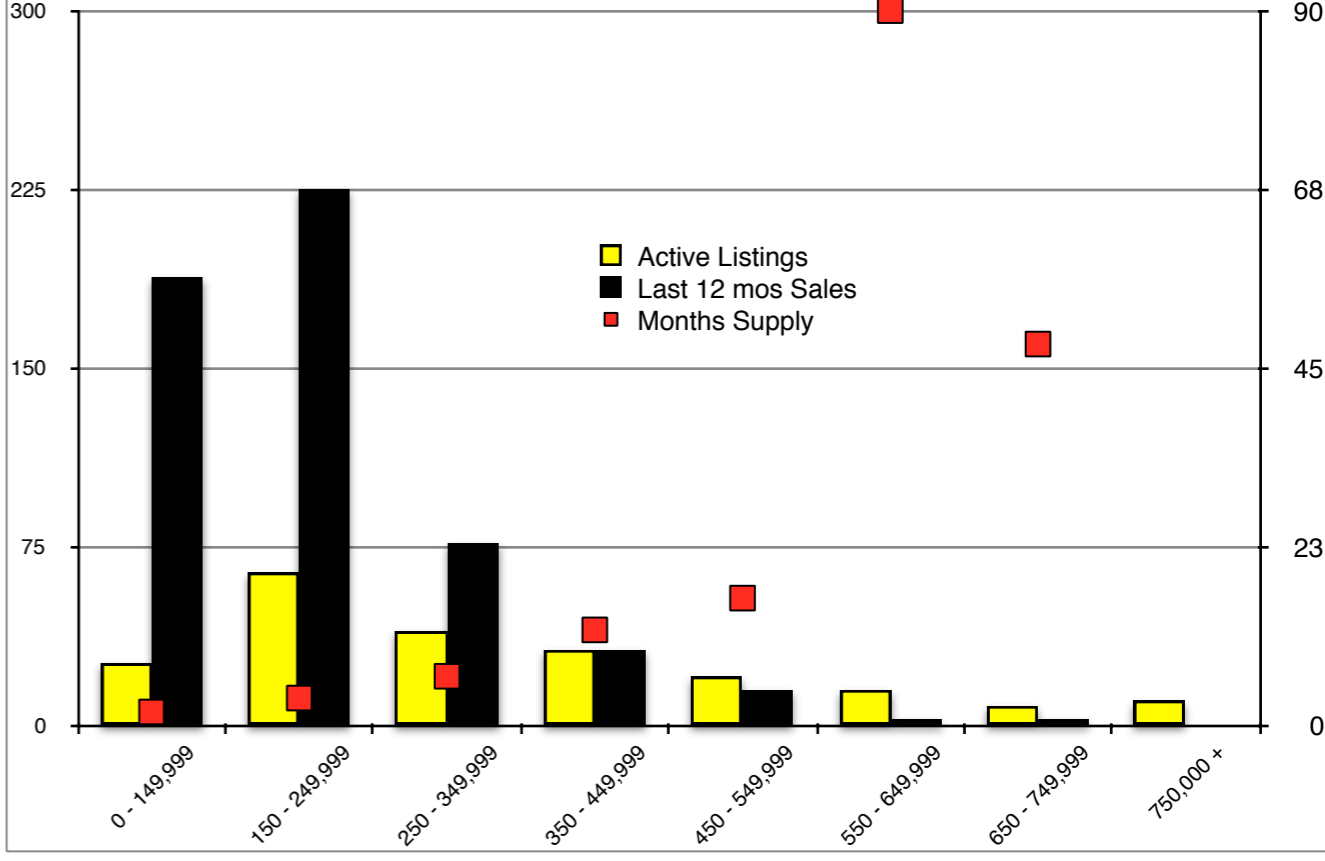

# INDICATORS

AUGUST 2018

**NORTH GEORGIA - August 2018**

**Banks County - August 2018**

**Barrow County - August 2018**

**Cherokee County - August 2018**

**Dawson County - August 2018**

**Forsyth County - August 2018**

**Gwinnett County - August 2018**

**Habersham County - August 2018**

Note: N'dicators is a monthly publication of the The Norton Agency data from FMLS and GMLS sources we deem reliable. For more information contact [info@gonorton.com](mailto:info@gonorton.com)  
 Copyright Norton Native Intelligence 2018.

**Hall County - August 2018**

**Jackson County - August 2018**

**Lumpkin County - August 2018**

**Pickens County - August 2018**

**Rabun County - August 2018**

**Stephens County - August 2018**

**Walton County - August 2018**