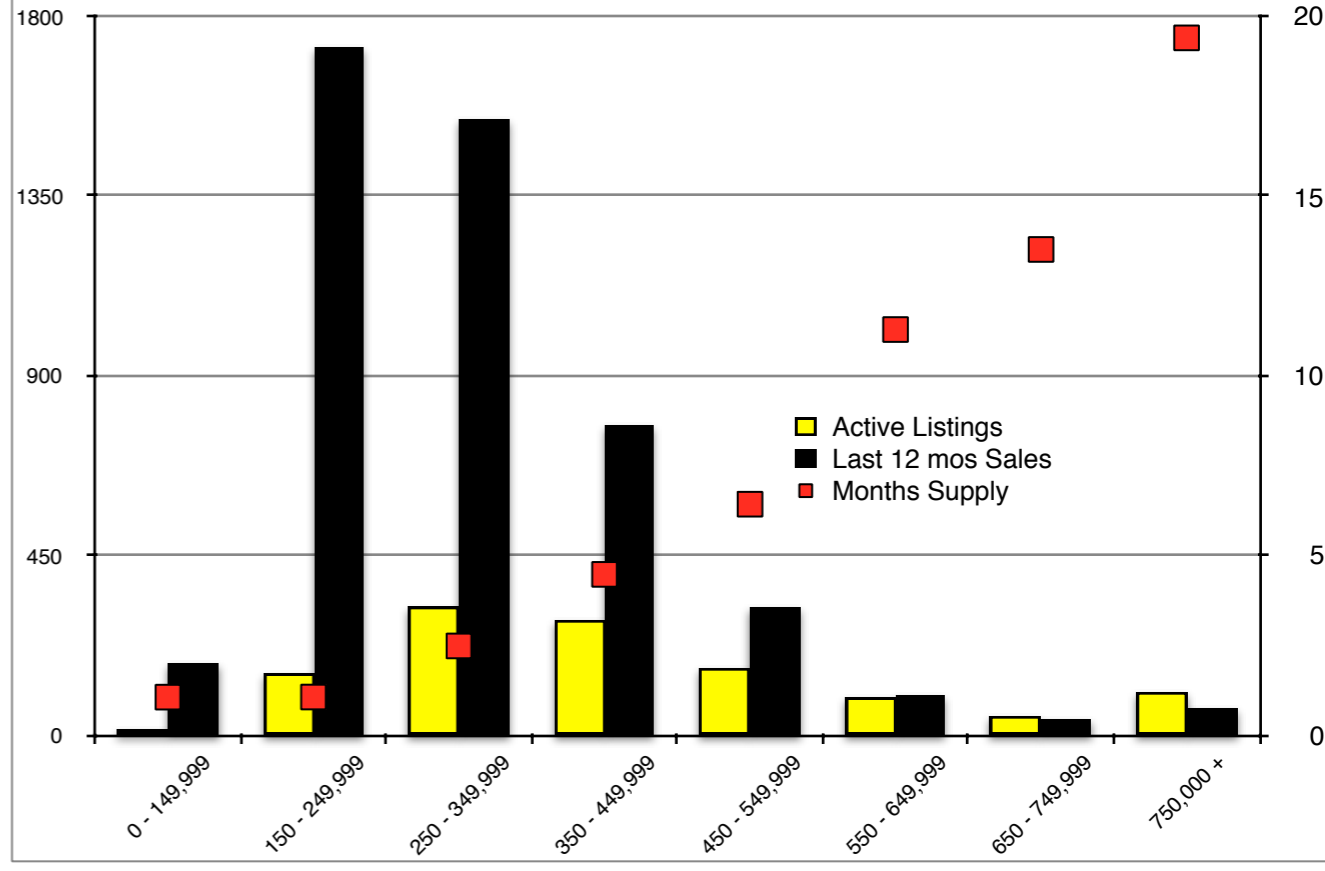

# INDICATORS

AUGUST 2018

**NORTH GEORGIA - August 2018**

**Banks County - August 2018**

**Barrow County - August 2018**

**Cherokee County - August 2018**

**Dawson County - August 2018**

**Forsyth County - August 2018**

**Gwinnett County - August 2018**

**Habersham County - August 2018**

Note: N'dicators is a monthly publication of the The Norton Agency data from FMLS and GMLS sources we deem reliable. For more information contact [info@gonorton.com](mailto:info@gonorton.com)  
 Copyright Norton Native Intelligence 2018.

**Hall County - August 2018**

**Jackson County - August 2018**

**Lumpkin County - August 2018**

**Pickens County - August 2018**

**Rabun County - August 2018**

**Stephens County - August 2018**

**Walton County - August 2018**

**White County - August 2018**

Note: N'dicators is a monthly publication of the The Norton Agency data from FMLS and GMLS sources we deem reliable. For more information contact [info@gonorton.com](mailto:info@gonorton.com)  
 Copyright Norton Native Intelligence 2018.