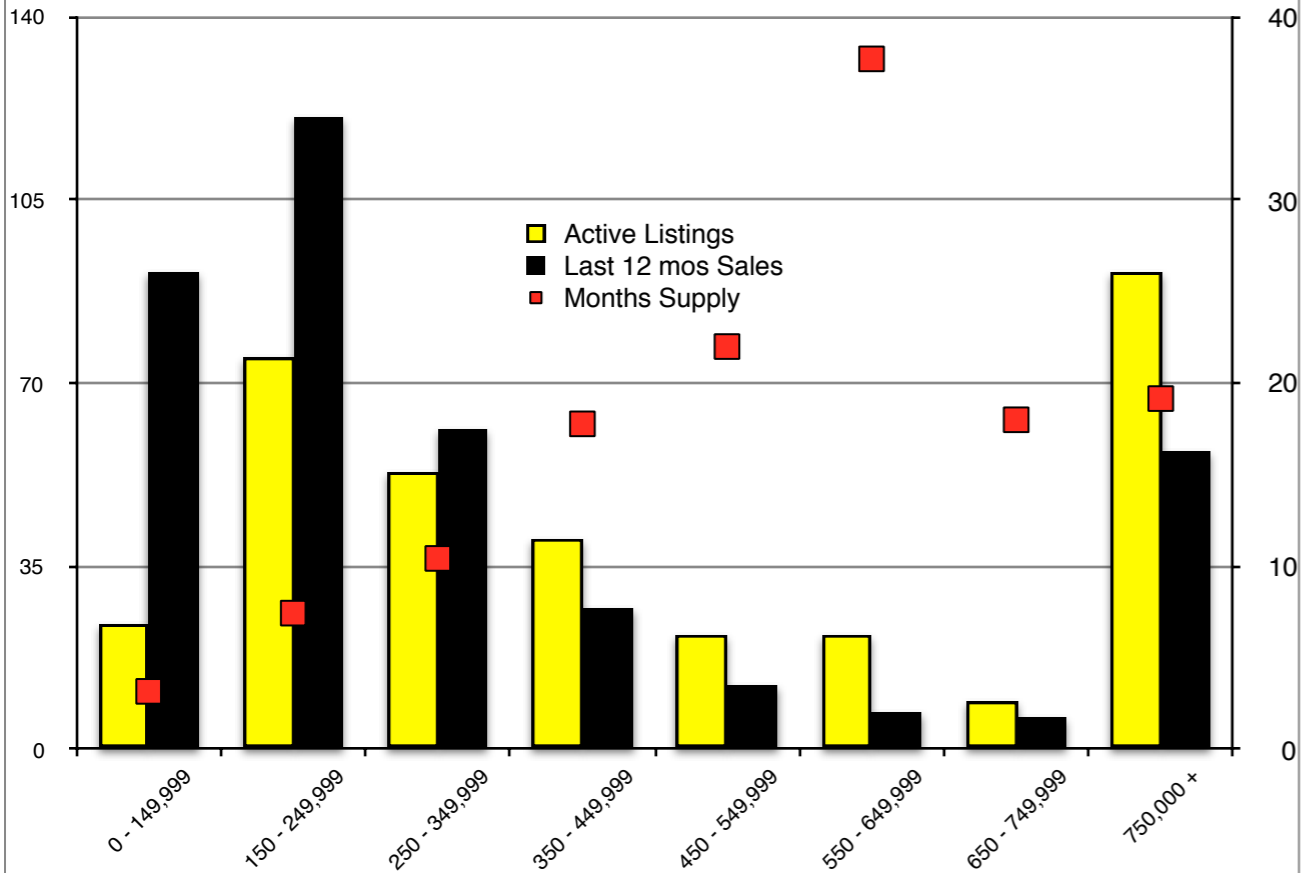

**Hall County - August 2018**

**Jackson County - August 2018**

**Lumpkin County - August 2018**

**Pickens County - August 2018**

**Rabun County - August 2018**

**Stephens County - August 2018**

**Walton County - August 2018**

**White County - August 2018**

Note: N'dicators is a monthly publication of the The Norton Agency data from FMLS and GMLS sources we deem reliable. For more information contact [info@gonorton.com](mailto:info@gonorton.com)  
 Copyright Norton Native Intelligence 2018.