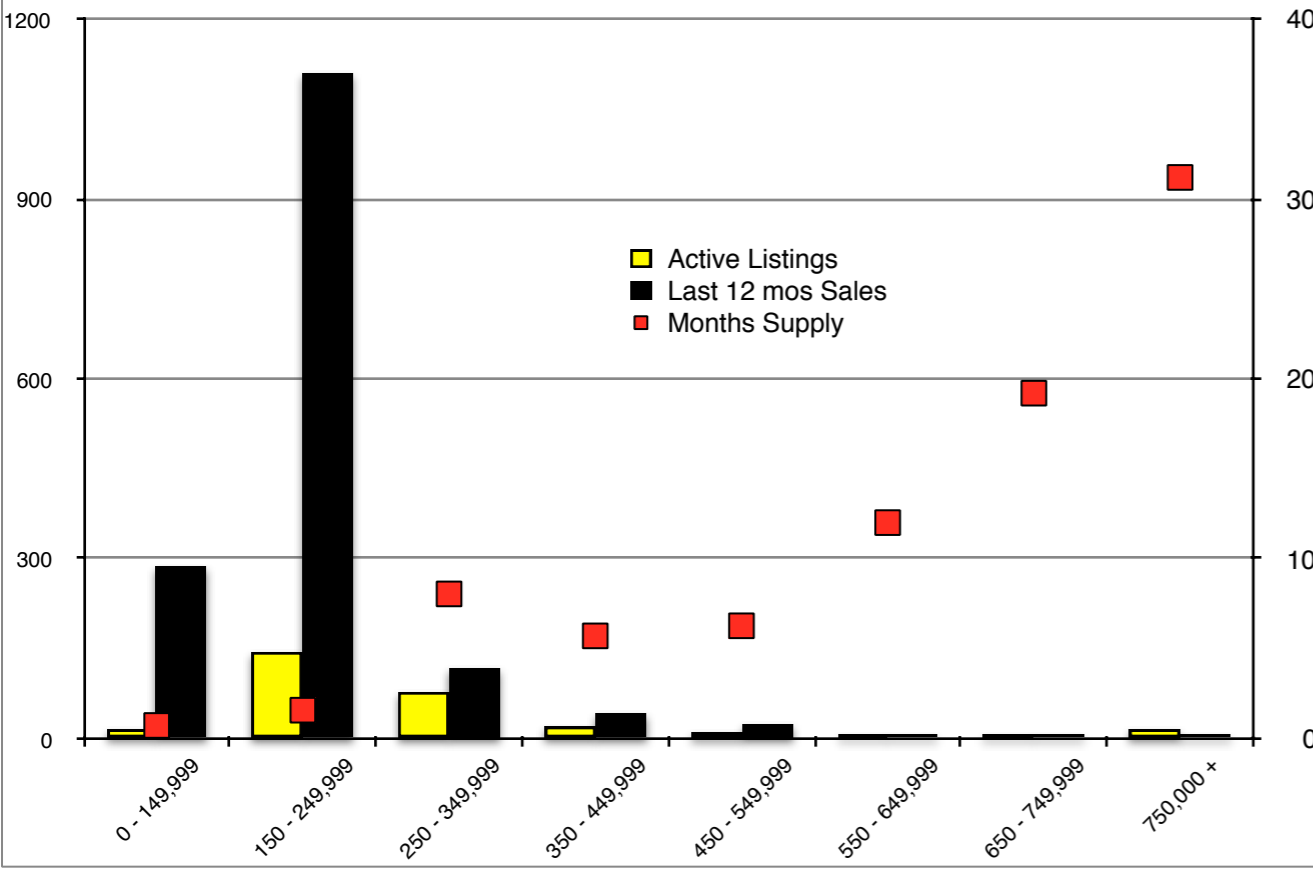

# INDICATORS

AUGUST 2018

**NORTH GEORGIA - August 2018**

**Banks County - August 2018**

**Barrow County - August 2018**

**Cherokee County - August 2018**

**Dawson County - August 2018**

**Forsyth County - August 2018**

**Gwinnett County - August 2018**

**Habersham County - August 2018**

Note: N'dicators is a monthly publication of the The Norton Agency data from FMLS and GMLS sources we deem reliable. For more information contact [info@gonorton.com](mailto:info@gonorton.com)  
 Copyright Norton Native Intelligence 2018.

**Hall County - August 2018**

**Jackson County - August 2018**

**Lumpkin County - August 2018**

**Pickens County - August 2018**

**Rabun County - August 2018**

**Stephens County - August 2018**

**Walton County - August 2018**