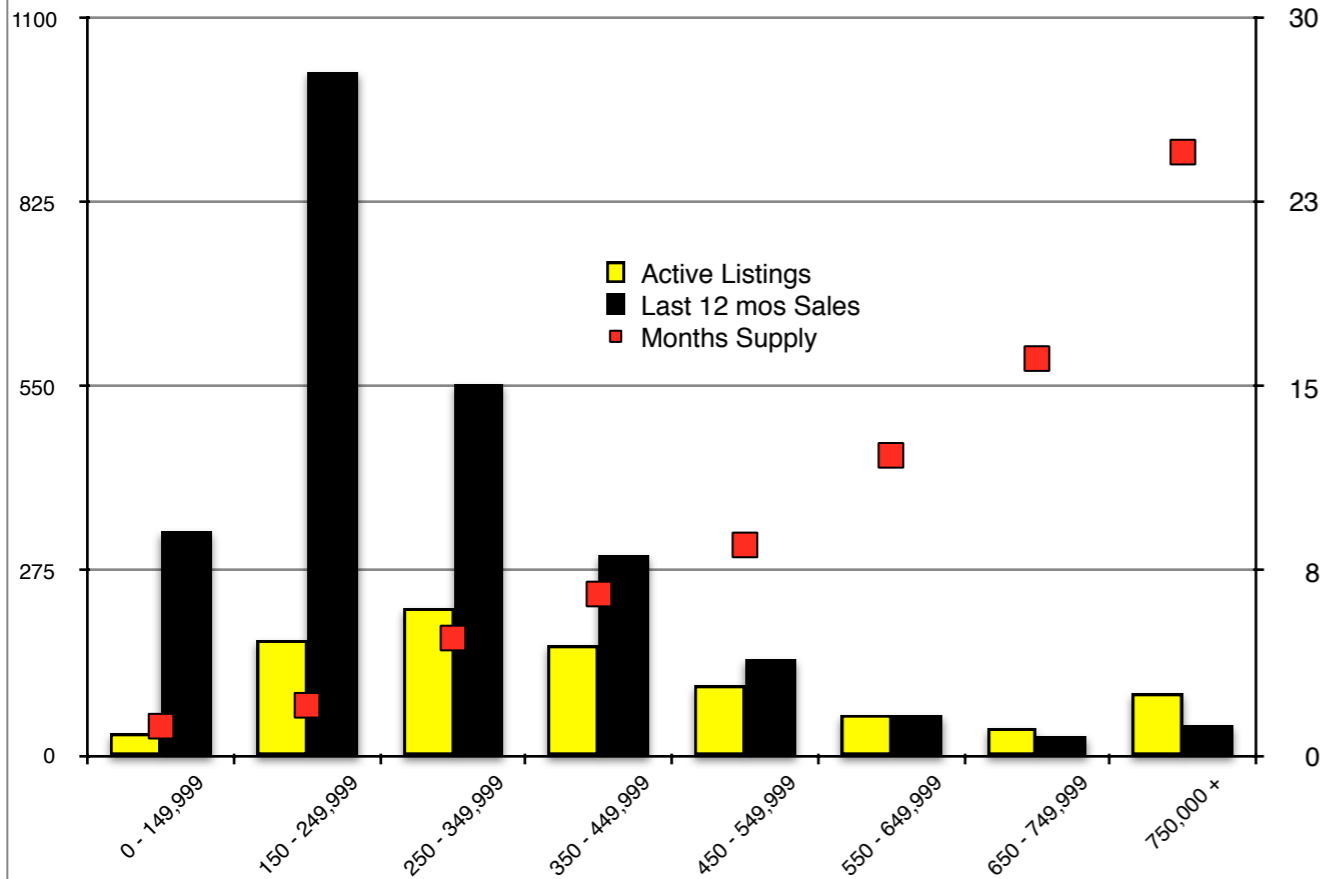

# INDICATORS

AUGUST 2018

**NORTH GEORGIA - August 2018**

**Banks County - August 2018**

**Barrow County - August 2018**

**Cherokee County - August 2018**

**Dawson County - August 2018**

**Forsyth County - August 2018**

**Gwinnett County - August 2018**

**Habersham County - August 2018**

Note: N'dicators is a monthly publication of the The Norton Agency data from FMLS and GMLS sources we deem reliable. For more information contact [info@gonorton.com](mailto:info@gonorton.com)  
 Copyright Norton Native Intelligence 2018.

**Hall County - August 2018**

**Jackson County - August 2018**

**Lumpkin County - August 2018**

**Pickens County - August 2018**

**Rabun County - August 2018**

**Stephens County - August 2018**

**Walton County - August 2018**