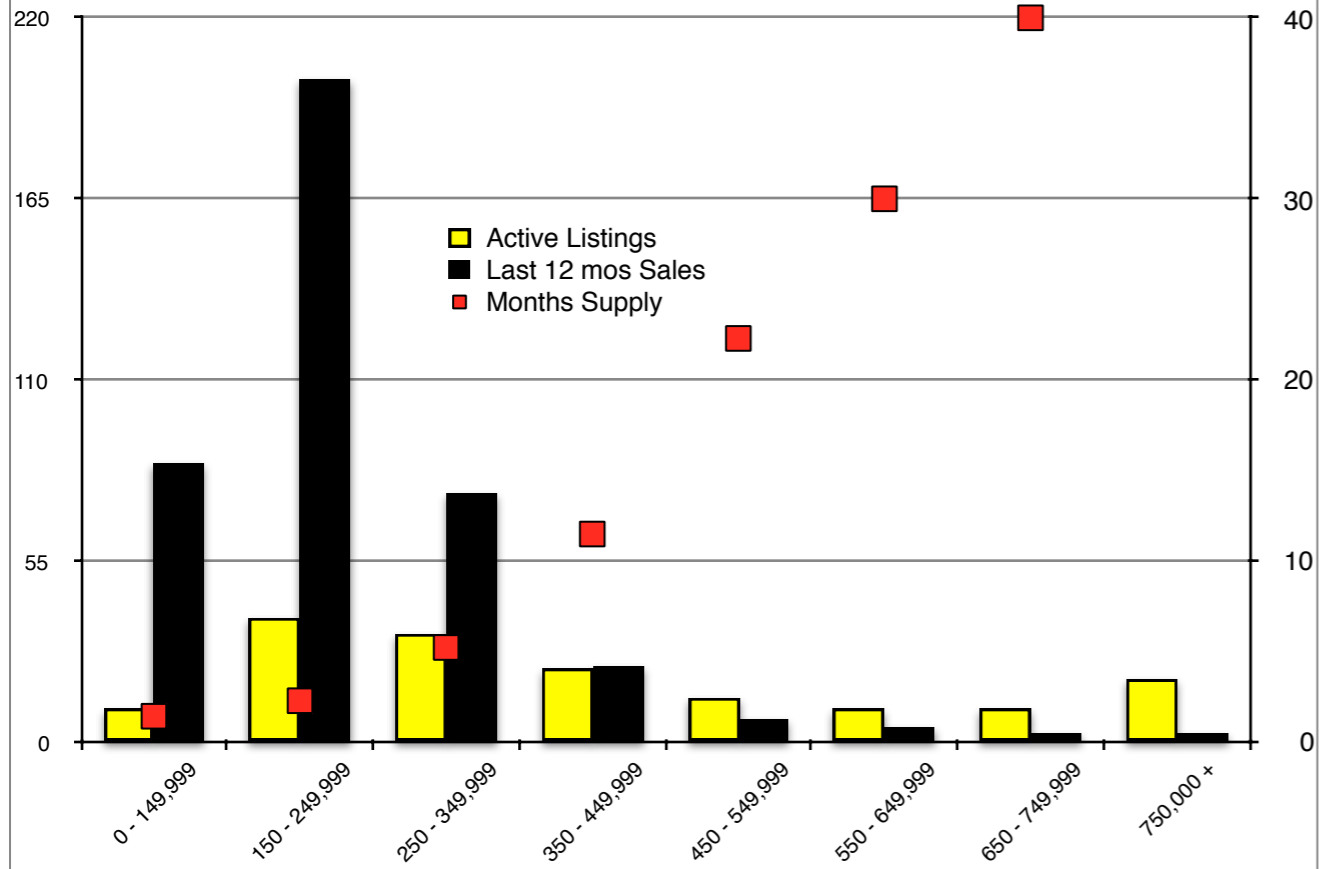

# INDICATORS

AUGUST 2018

**NORTH GEORGIA - August 2018**

**Banks County - August 2018**

**Barrow County - August 2018**

**Cherokee County - August 2018**

**Dawson County - August 2018**

**Forsyth County - August 2018**

**Gwinnett County - August 2018**

**Habersham County - August 2018**

Note: N'dicators is a monthly publication of the The Norton Agency data from FMLS and GMLS sources we deem reliable. For more information contact [info@gonorton.com](mailto:info@gonorton.com)  
 Copyright Norton Native Intelligence 2018.

**Hall County - August 2018**

**Jackson County - August 2018**

**Lumpkin County - August 2018**

**Pickens County - August 2018**

**Rabun County - August 2018**

**Stephens County - August 2018**

**Walton County - August 2018**

**White County - August 2018**

Note: N'dicators is a monthly publication of the The Norton Agency data from FMLS and GMLS sources we deem reliable. For more information contact [info@gonorton.com](mailto:info@gonorton.com)  
 Copyright Norton Native Intelligence 2018.