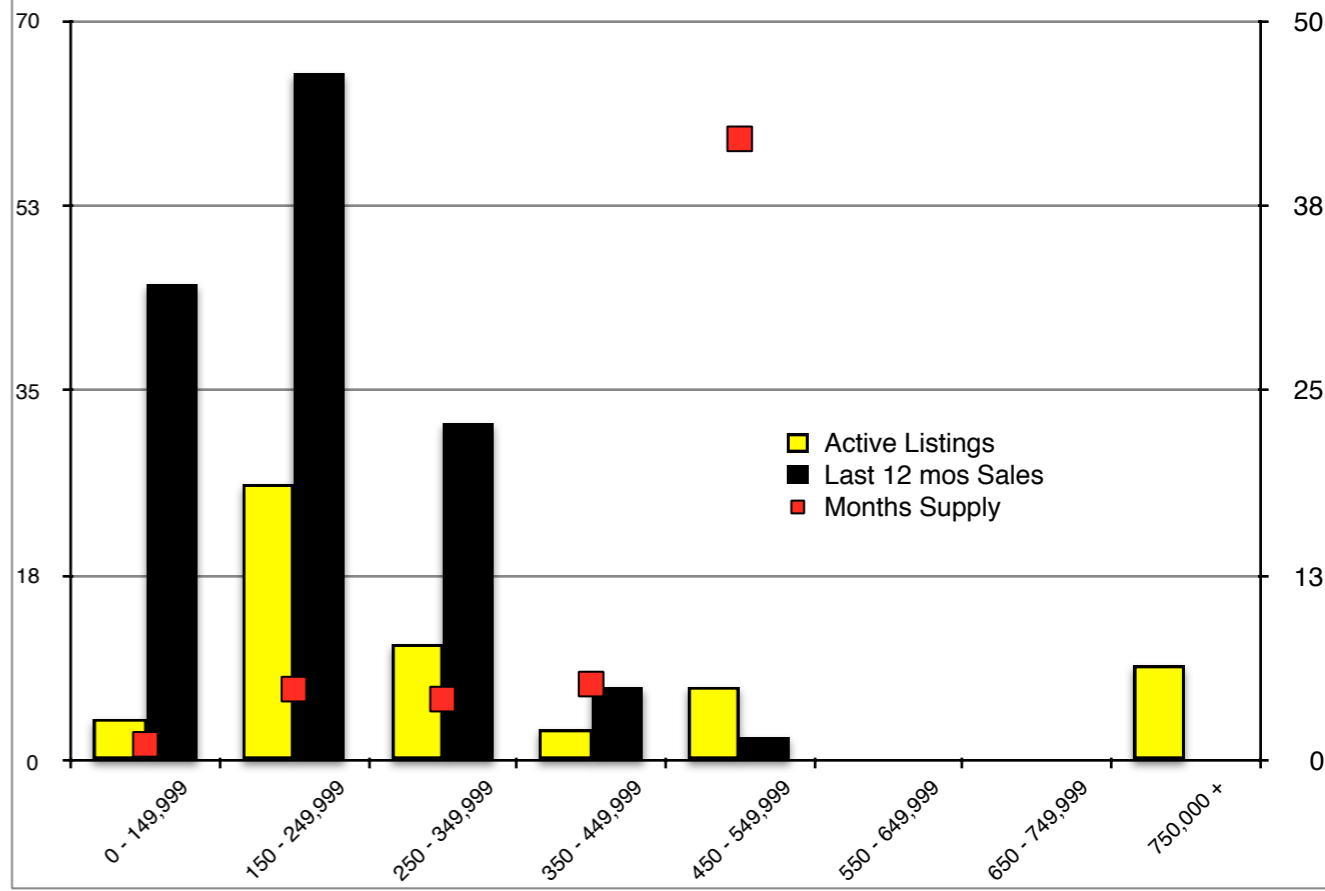

# INDICATORS

AUGUST 2018

**NORTH GEORGIA - August 2018**

**Banks County - August 2018**

**Barrow County - August 2018**

**Cherokee County - August 2018**

**Dawson County - August 2018**

**Forsyth County - August 2018**

**Gwinnett County - August 2018**

**Habersham County - August 2018**

Note: N'dicators is a monthly publication of the The Norton Agency data from FMLS and GMLS sources we deem reliable. For more information contact [info@gonorton.com](mailto:info@gonorton.com)  
 Copyright Norton Native Intelligence 2018.

**Hall County - August 2018**

**Jackson County - August 2018**

**Lumpkin County - August 2018**

**Pickens County - August 2018**

**Rabun County - August 2018**

**Stephens County - August 2018**

**Walton County - August 2018**

**White County - August 2018**

Note: N'dicators is a monthly publication of the The Norton Agency data from FMLS and GMLS sources we deem reliable. For more information contact [info@gonorton.com](mailto:info@gonorton.com)  
 Copyright Norton Native Intelligence 2018.