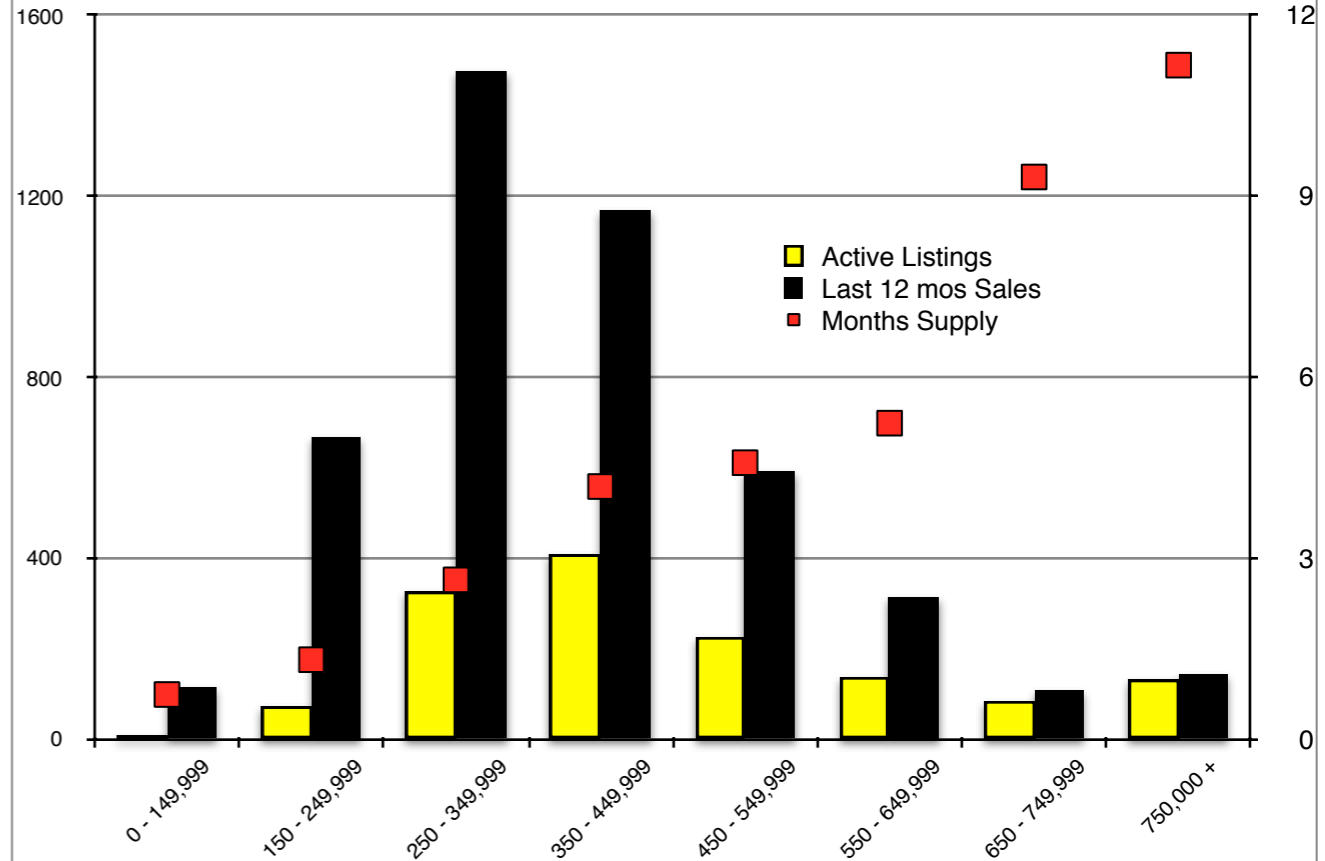

# INDICATORS

AUGUST 2018

**NORTH GEORGIA - August 2018**

**Banks County - August 2018**

**Barrow County - August 2018**

**Cherokee County - August 2018**

**Dawson County - August 2018**

**Forsyth County - August 2018**

**Gwinnett County - August 2018**

**Habersham County - August 2018**

Note: N'dicators is a monthly publication of the The Norton Agency data from FMLS and GMLS sources we deem reliable. For more information contact [info@gonorton.com](mailto:info@gonorton.com)  
 Copyright Norton Native Intelligence 2018.

**Hall County - August 2018**

**Jackson County - August 2018**

**Lumpkin County - August 2018**

**Pickens County - August 2018**

**Rabun County - August 2018**

**Stephens County - August 2018**

**Walton County - August 2018**