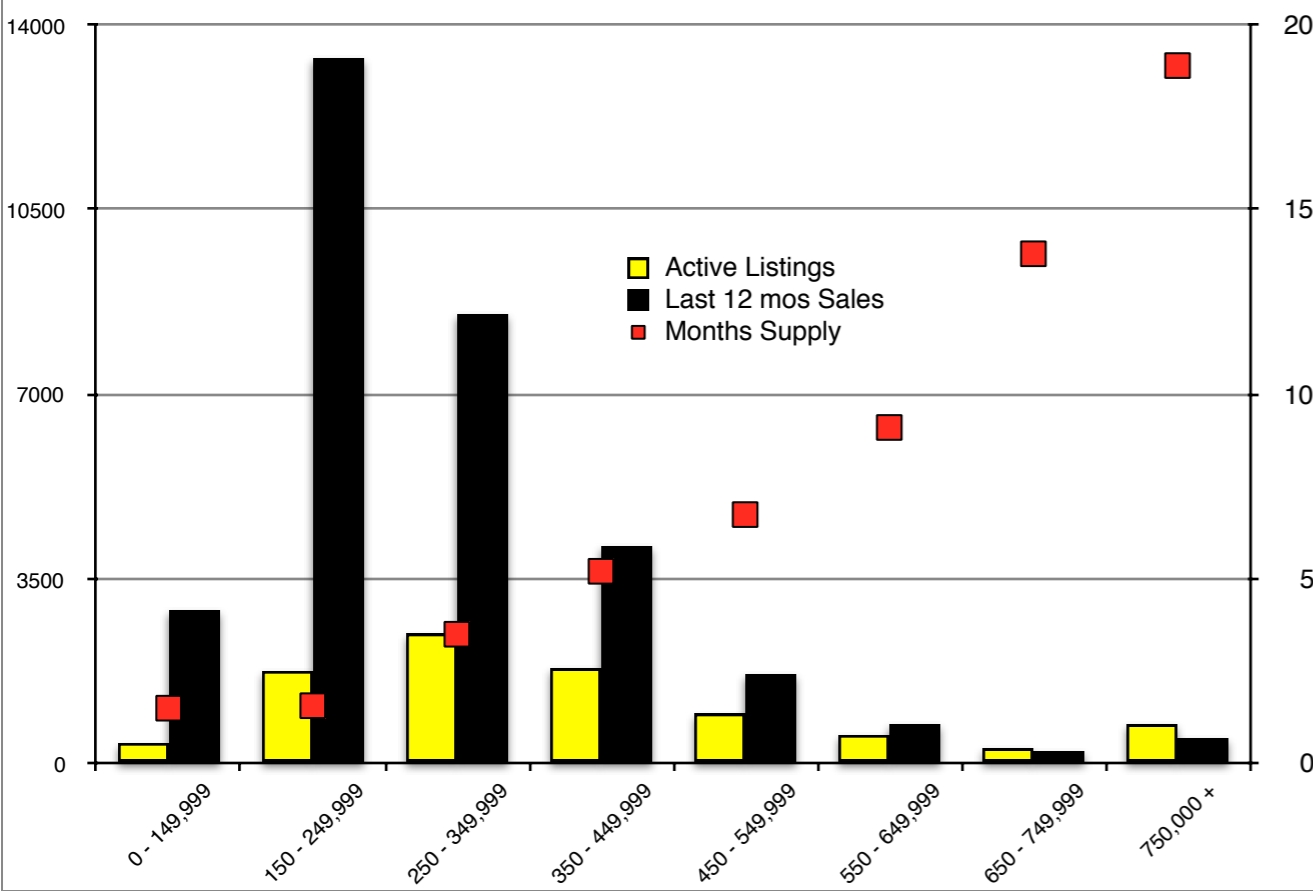

# INDICATORS

AUGUST 2018

**NORTH GEORGIA - August 2018**

**Banks County - August 2018**

**Barrow County - August 2018**

**Cherokee County - August 2018**

**Dawson County - August 2018**

**Forsyth County - August 2018**

**Gwinnett County - August 2018**

**Habersham County - August 2018**

Note: N'dicators is a monthly publication of the The Norton Agency data from FMLS and GMLS sources we deem reliable. For more information contact [info@gonorton.com](mailto:info@gonorton.com)  
 Copyright Norton Native Intelligence 2018.

**Hall County - August 2018**

**Jackson County - August 2018**

**Lumpkin County - August 2018**

**Pickens County - August 2018**

**Rabun County - August 2018**

**Stephens County - August 2018**

**Walton County - August 2018**