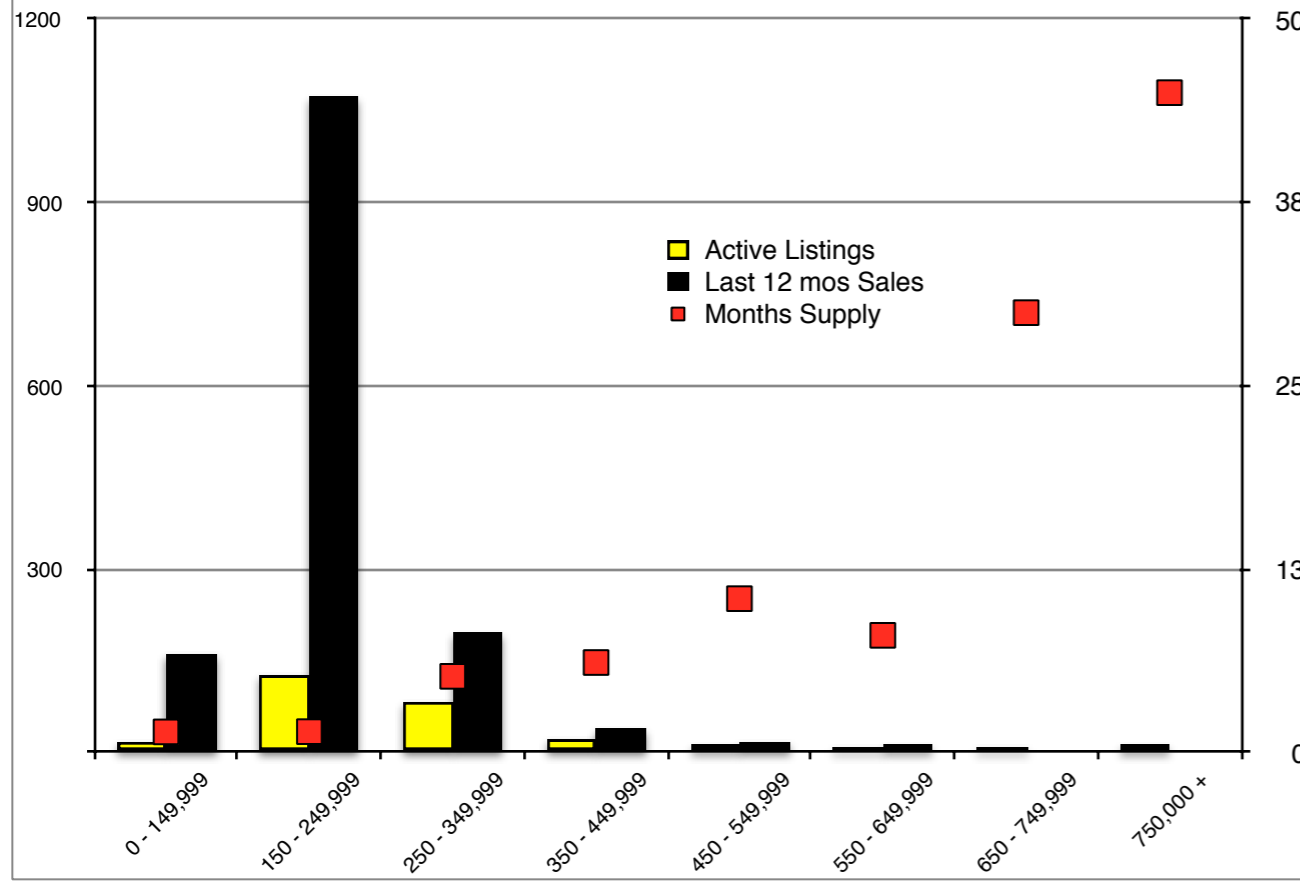

INDICATORS

AUGUST 2019

NORTH GEORGIA - August 2019

Banks County - August 2019

Barrow County - August 2019

Cherokee County - August 2019

Dawson County - August 2019

Forsyth County - August 2019

Gwinnett County - August 2019

Habersham County - August 2019

Hall County - August 2019

Jackson County - August 2019

Lumpkin County - August 2019

Pickens County - August 2019

Rabun County - August 2019

Stephens County - August 2019

Walton County - August 2019

White County - August 2019