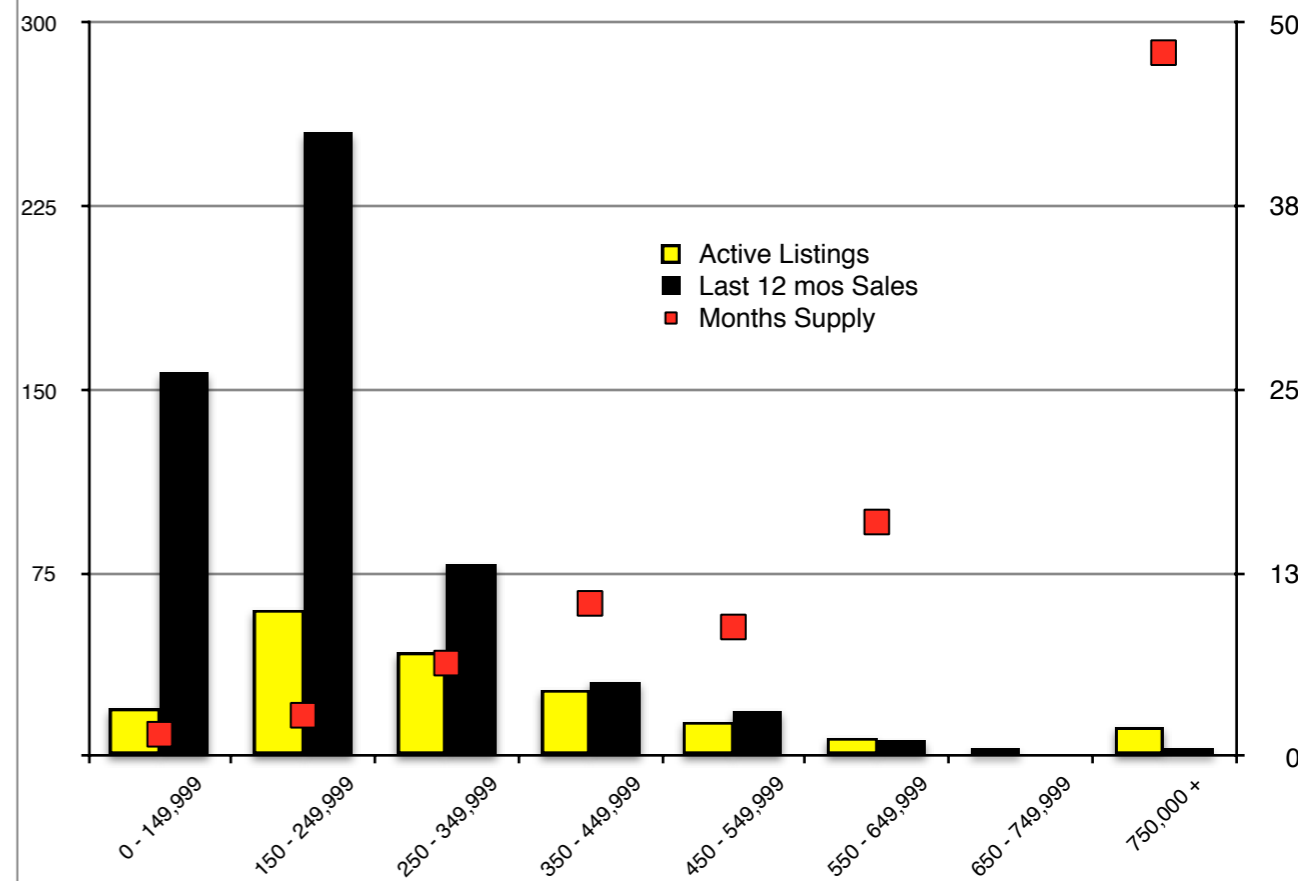

INDICATORS

AUGUST 2019

NORTH GEORGIA - August 2019

Banks County - August 2019

Barrow County - August 2019

Cherokee County - August 2019

Dawson County - August 2019

Forsyth County - August 2019

Gwinnett County - August 2019

Habersham County - August 2019

Hall County - August 2019

Jackson County - August 2019

Lumpkin County - August 2019

Pickens County - August 2019

Rabun County - August 2019

Stephens County - August 2019

Walton County - August 2019

White County - August 2019