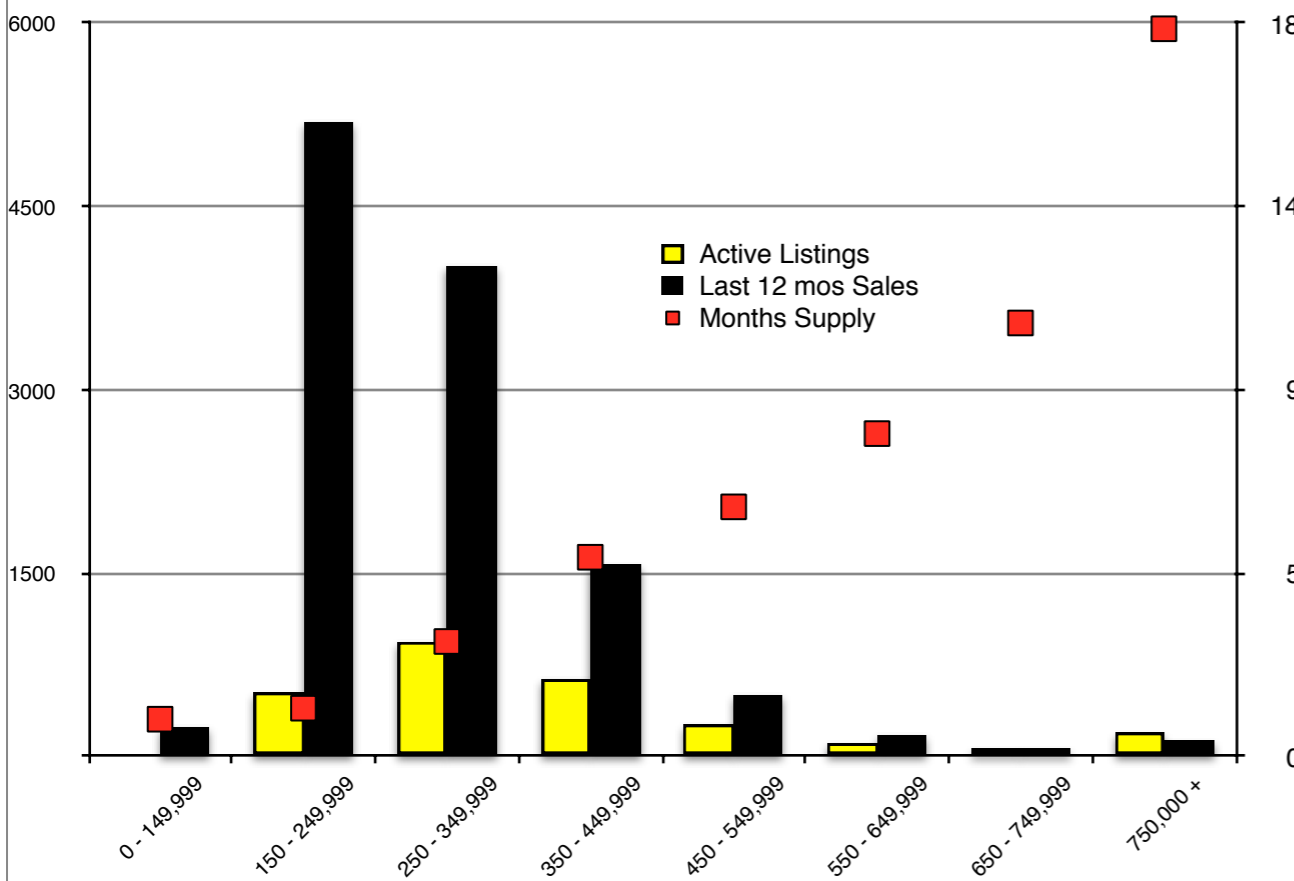

INDICATORS

AUGUST 2019

NORTH GEORGIA - August 2019

Banks County - August 2019

Barrow County - August 2019

Cherokee County - August 2019

Dawson County - August 2019

Forsyth County - August 2019

Gwinnett County - August 2019

Habersham County - August 2019

Hall County - August 2019

Jackson County - August 2019

Lumpkin County - August 2019

Pickens County - August 2019

Rabun County - August 2019

Stephens County - August 2019

Walton County - August 2019

White County - August 2019