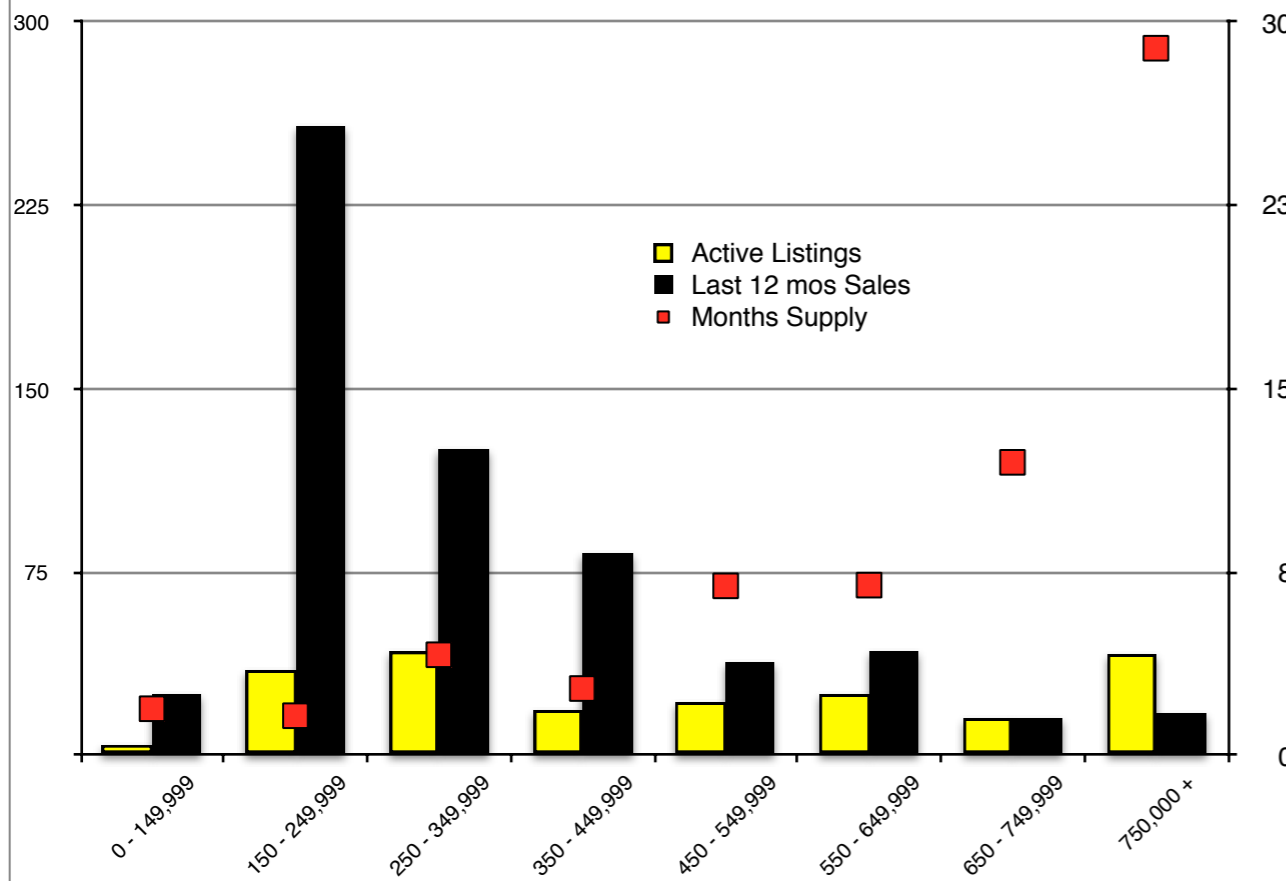

INDICATORS

AUGUST 2019

NORTH GEORGIA - August 2019

Banks County - August 2019

Barrow County - August 2019

Cherokee County - August 2019

Dawson County - August 2019

Forsyth County - August 2019

Gwinnett County - August 2019

Habersham County - August 2019

Hall County - August 2019

Jackson County - August 2019

Lumpkin County - August 2019

Pickens County - August 2019

Rabun County - August 2019

Stephens County - August 2019

Walton County - August 2019

White County - August 2019