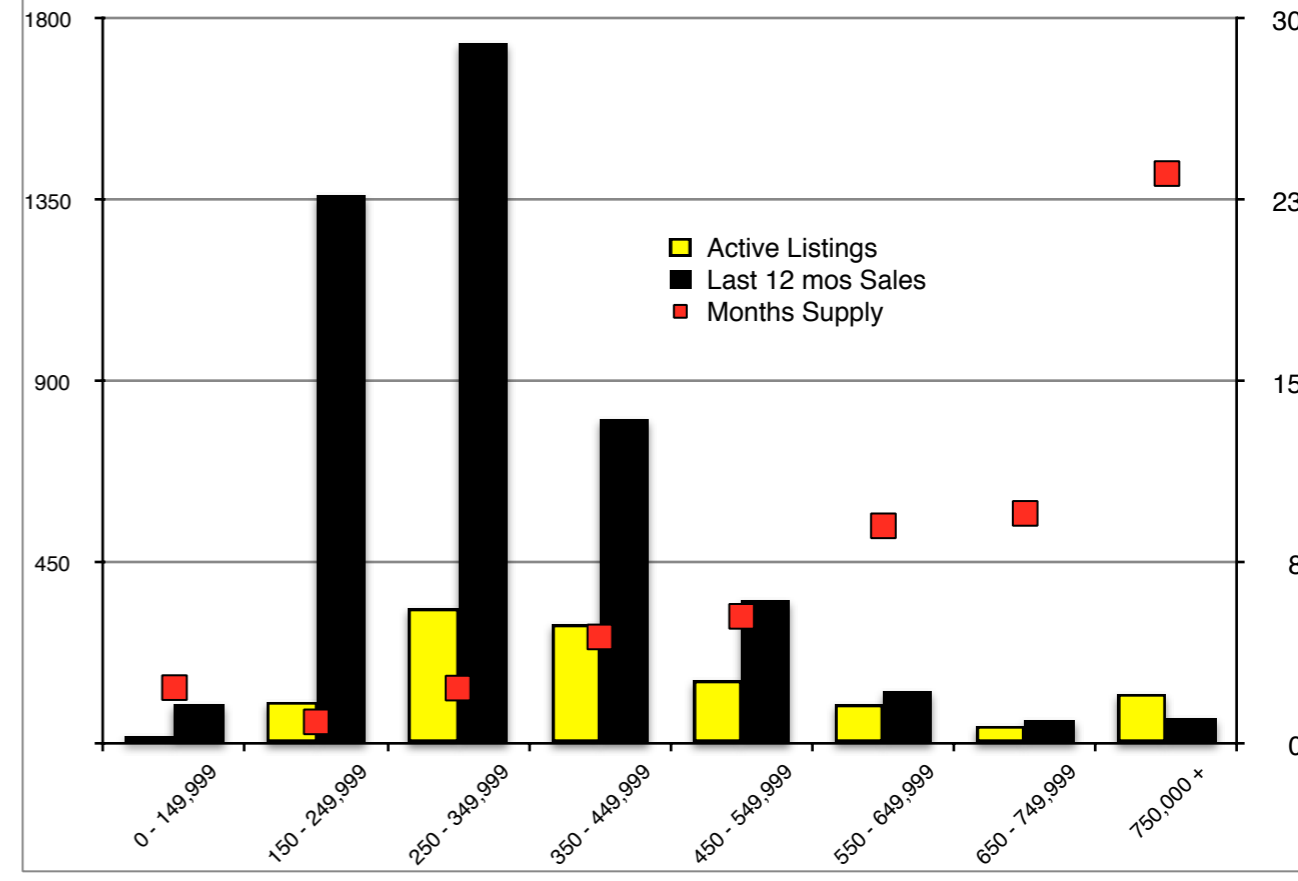

INDICATORS

AUGUST 2019

NORTH GEORGIA - August 2019

Banks County - August 2019

Barrow County - August 2019

Cherokee County - August 2019

Dawson County - August 2019

Forsyth County - August 2019

Gwinnett County - August 2019

Habersham County - August 2019

Hall County - August 2019

Jackson County - August 2019

Lumpkin County - August 2019

Pickens County - August 2019

Rabun County - August 2019

Stephens County - August 2019

Walton County - August 2019

White County - August 2019