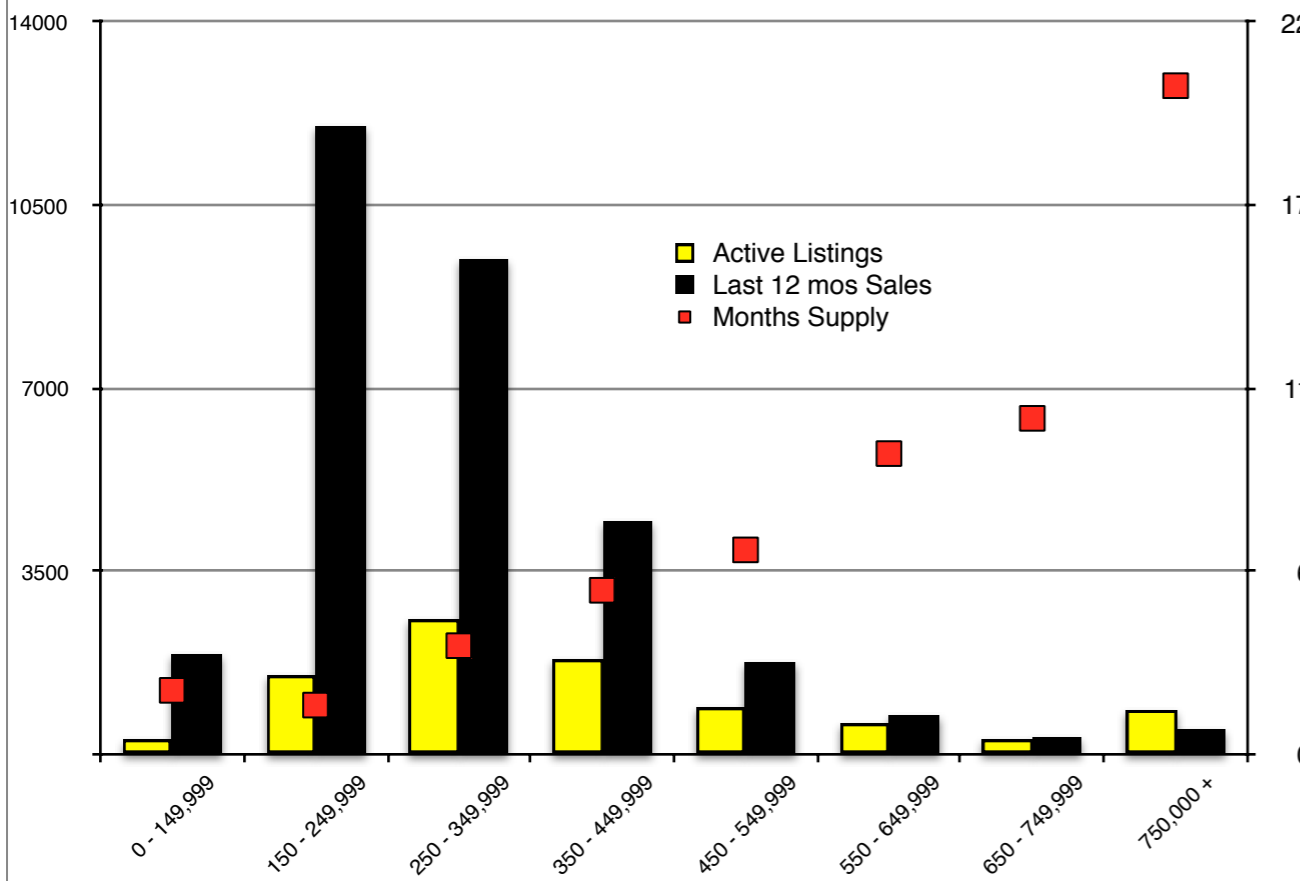

INDICATORS

AUGUST 2019

NORTH GEORGIA - August 2019

Banks County - August 2019

Barrow County - August 2019

Cherokee County - August 2019

Dawson County - August 2019

Forsyth County - August 2019

Gwinnett County - August 2019

Habersham County - August 2019

Hall County - August 2019

Jackson County - August 2019

Lumpkin County - August 2019

Pickens County - August 2019

Rabun County - August 2019

Stephens County - August 2019

Walton County - August 2019

White County - August 2019