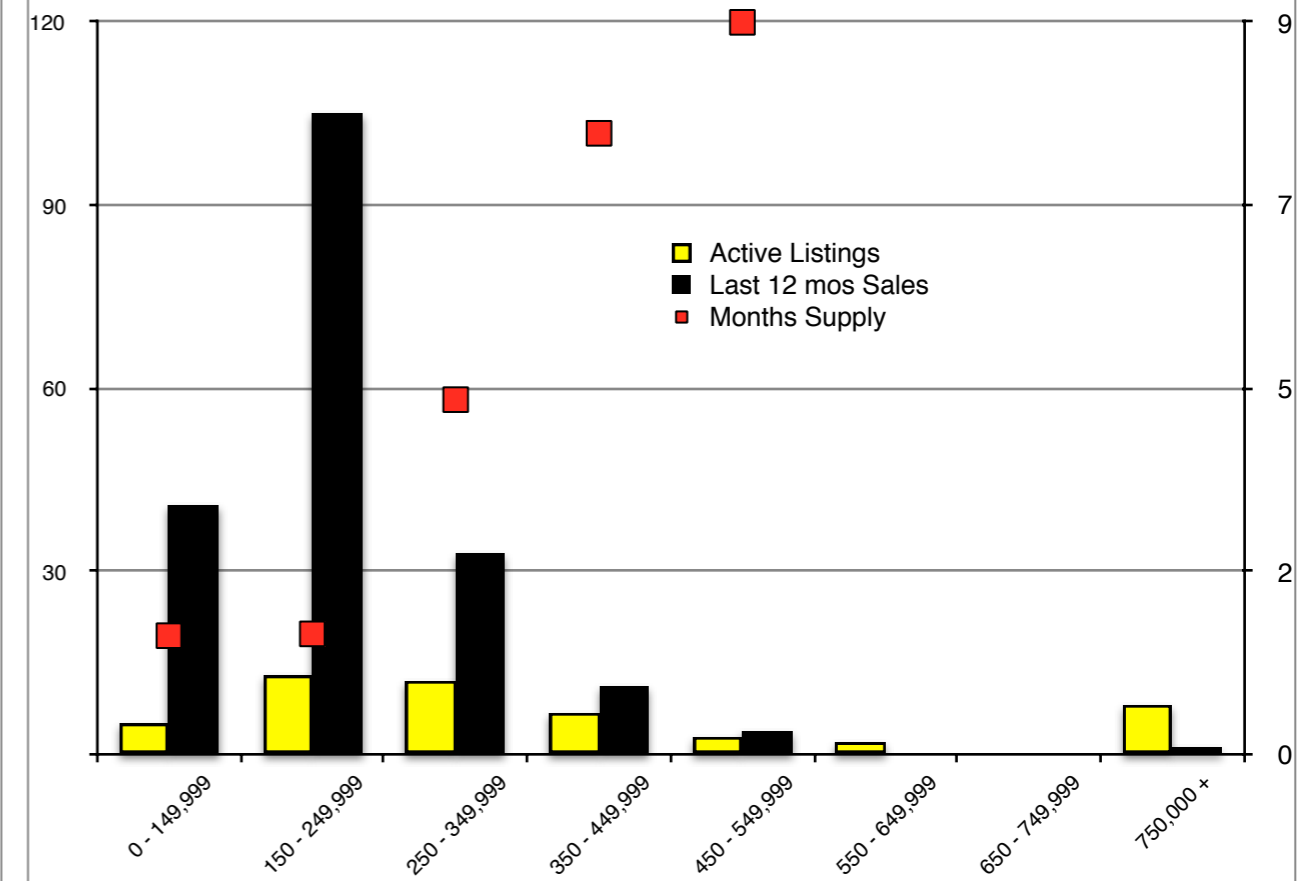

INDICATORS

AUGUST 2019

NORTH GEORGIA - August 2019

Banks County - August 2019

Barrow County - August 2019

Cherokee County - August 2019

Dawson County - August 2019

Forsyth County - August 2019

Gwinnett County - August 2019

Habersham County - August 2019

Hall County - August 2019

Jackson County - August 2019

Lumpkin County - August 2019

Pickens County - August 2019

Rabun County - August 2019

Stephens County - August 2019

Walton County - August 2019

White County - August 2019