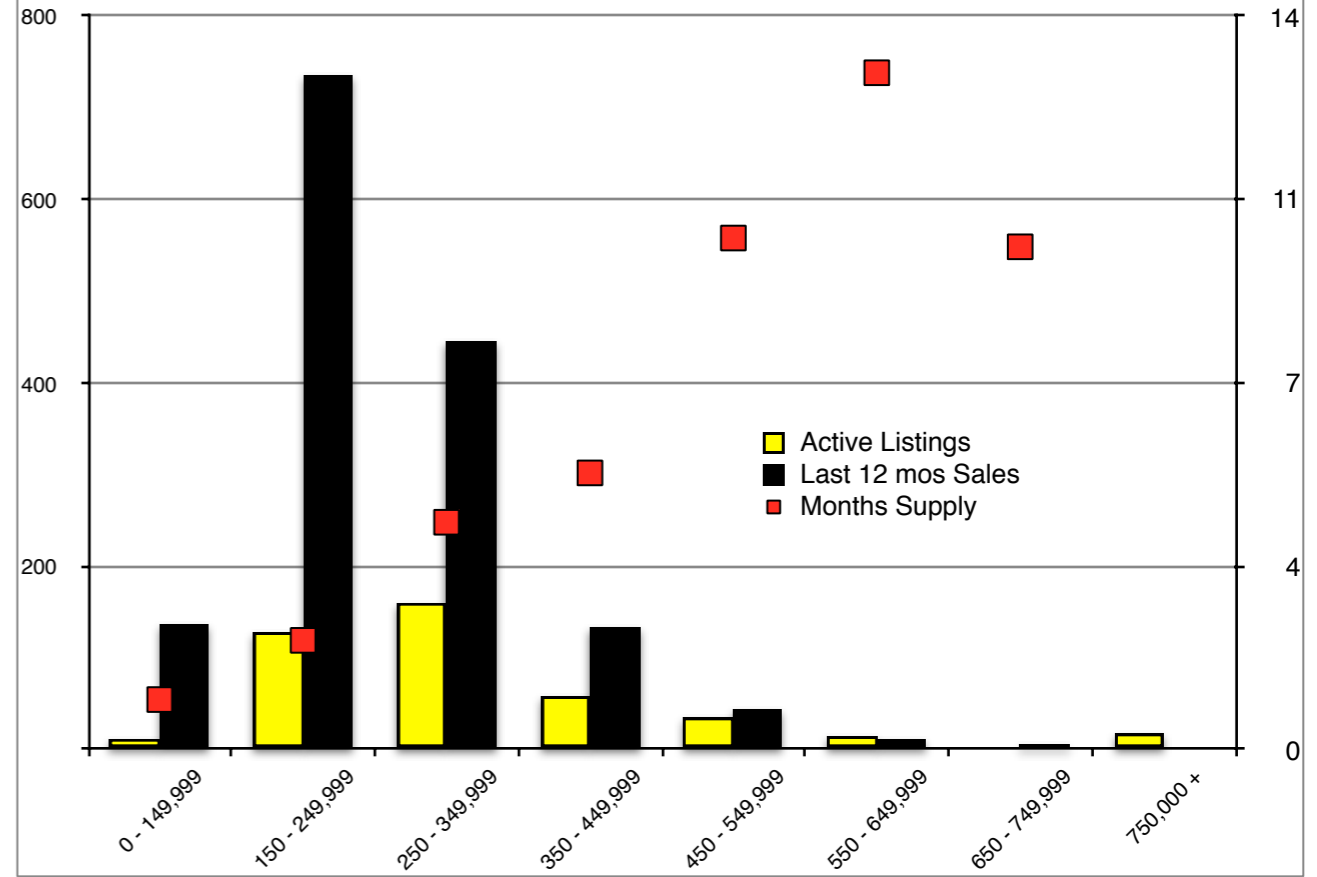

INDICATORS

AUGUST 2019

NORTH GEORGIA - August 2019

Banks County - August 2019

Barrow County - August 2019

Cherokee County - August 2019

Dawson County - August 2019

Forsyth County - August 2019

Gwinnett County - August 2019

Habersham County - August 2019

Hall County - August 2019

Jackson County - August 2019

Lumpkin County - August 2019

Pickens County - August 2019

Rabun County - August 2019

Stephens County - August 2019

Walton County - August 2019

White County - August 2019