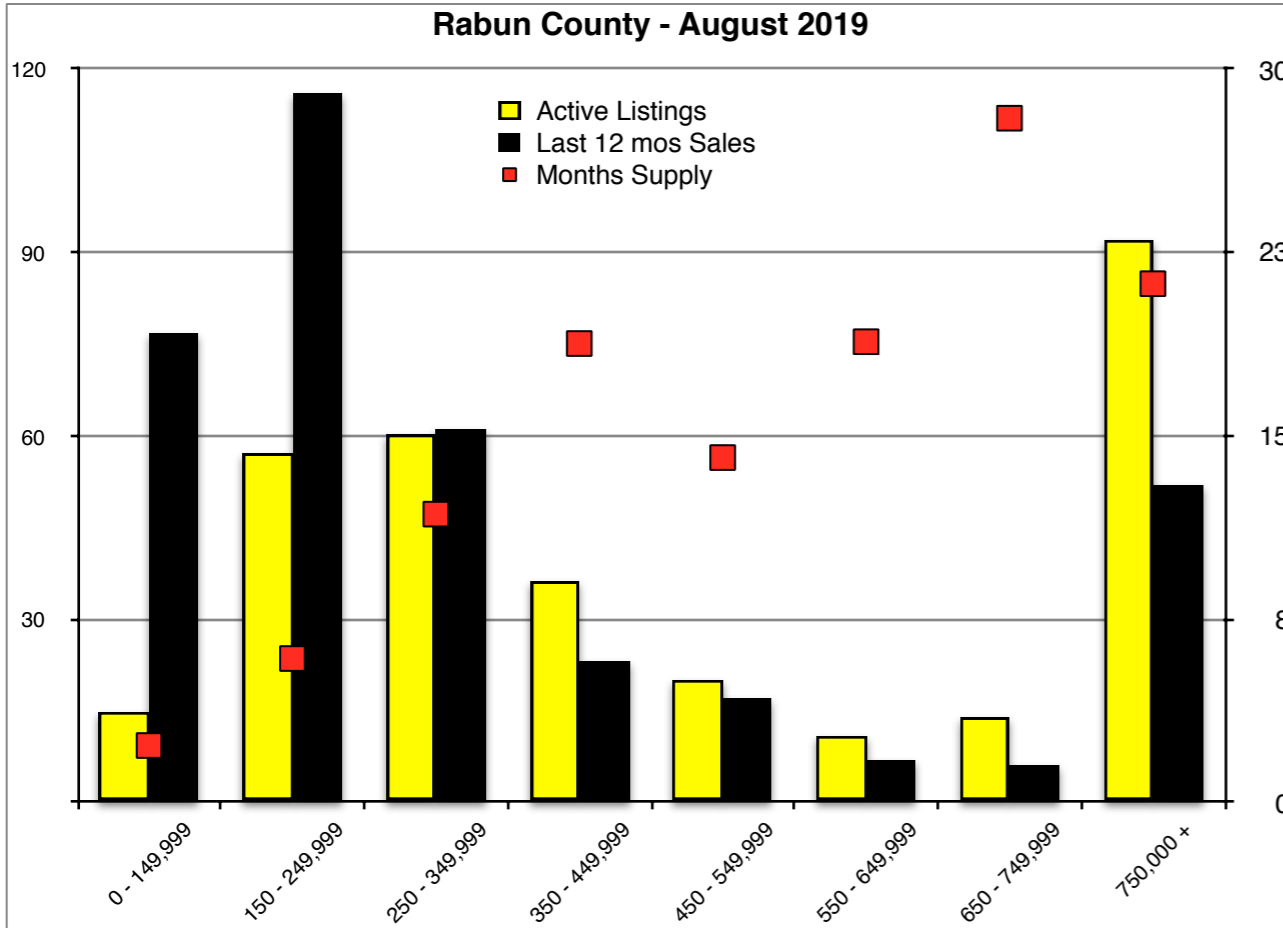

INDICATORS

AUGUST 2019

NORTH GEORGIA - August 2019

Banks County - August 2019

Barrow County - August 2019

Cherokee County - August 2019

Dawson County - August 2019

Forsyth County - August 2019

Gwinnett County - August 2019

Habersham County - August 2019

Hall County - August 2019

Jackson County - August 2019

Lumpkin County - August 2019

Pickens County - August 2019

Rabun County - August 2019

Stephens County - August 2019

Walton County - August 2019

White County - August 2019