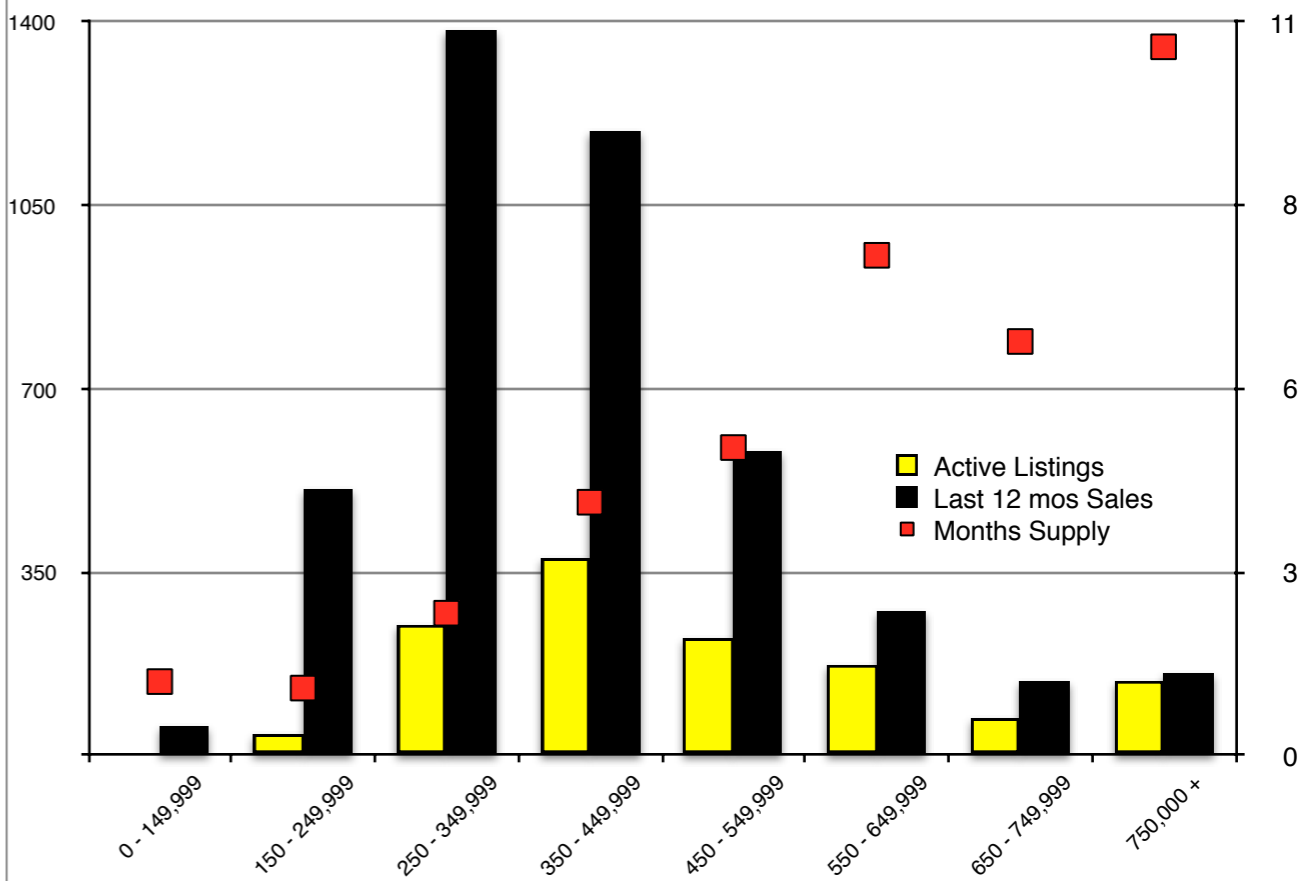

INDICATORS

AUGUST 2019

NORTH GEORGIA - August 2019

Banks County - August 2019

Barrow County - August 2019

Cherokee County - August 2019

Dawson County - August 2019

Forsyth County - August 2019

Gwinnett County - August 2019

Habersham County - August 2019

Hall County - August 2019

Jackson County - August 2019

Lumpkin County - August 2019

Pickens County - August 2019

Rabun County - August 2019

Stephens County - August 2019

Walton County - August 2019

White County - August 2019