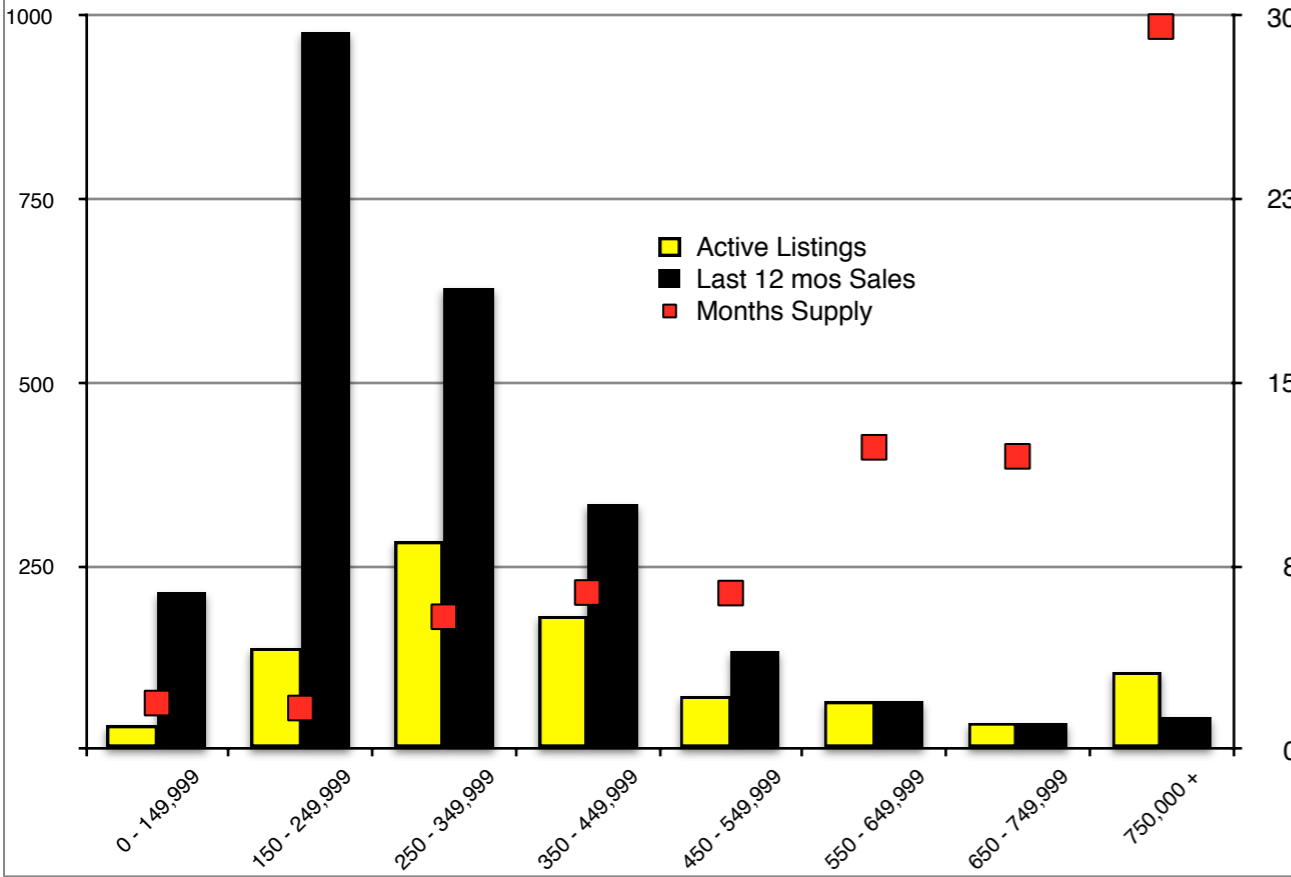

INDICATORS

AUGUST 2019

NORTH GEORGIA - August 2019

Banks County - August 2019

Barrow County - August 2019

Cherokee County - August 2019

Dawson County - August 2019

Forsyth County - August 2019

Gwinnett County - August 2019

Habersham County - August 2019

Hall County - August 2019

Jackson County - August 2019

Lumpkin County - August 2019

Pickens County - August 2019

Rabun County - August 2019

Stephens County - August 2019

Walton County - August 2019

White County - August 2019