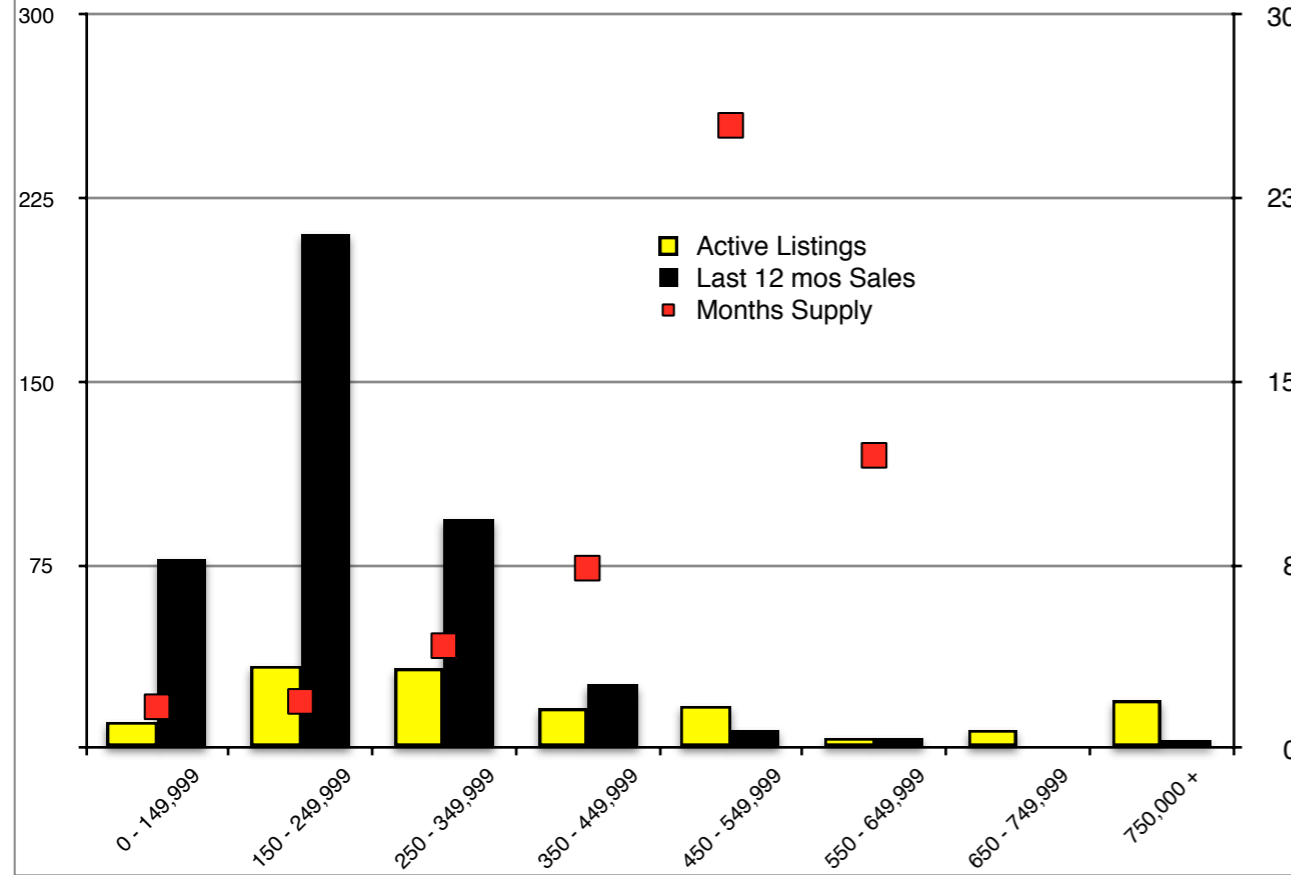

INDICATORS

AUGUST 2019

NORTH GEORGIA - August 2019

Banks County - August 2019

Barrow County - August 2019

Cherokee County - August 2019

Dawson County - August 2019

Forsyth County - August 2019

Gwinnett County - August 2019

Habersham County - August 2019

Hall County - August 2019

Jackson County - August 2019

Lumpkin County - August 2019

Pickens County - August 2019

Rabun County - August 2019

Stephens County - August 2019

Walton County - August 2019

White County - August 2019