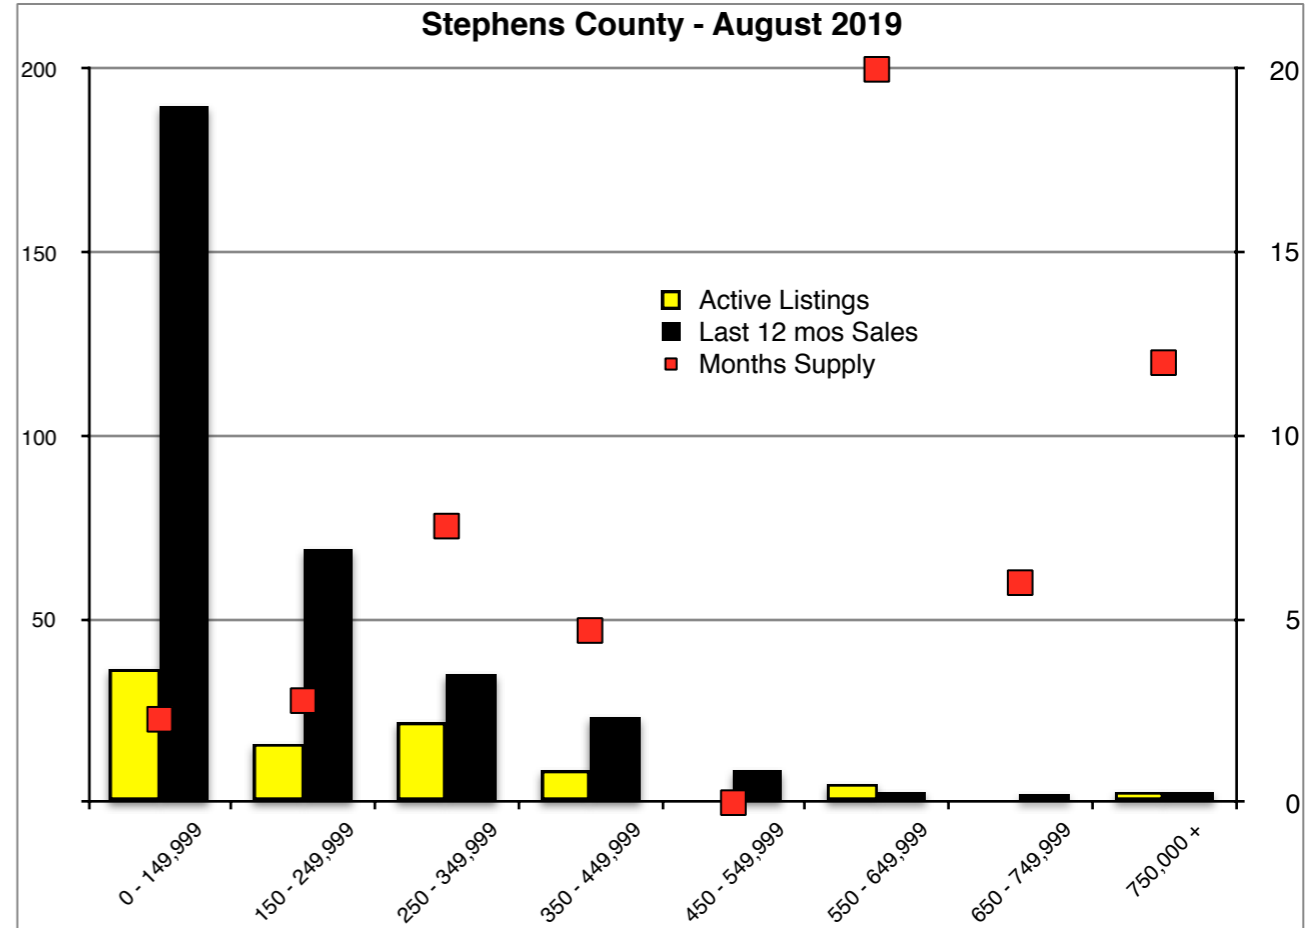

INDICATORS

AUGUST 2019

NORTH GEORGIA - August 2019

Banks County - August 2019

Barrow County - August 2019

Cherokee County - August 2019

Dawson County - August 2019

Forsyth County - August 2019

Gwinnett County - August 2019

Habersham County - August 2019

Hall County - August 2019

Jackson County - August 2019

Lumpkin County - August 2019

Pickens County - August 2019

Rabun County - August 2019

Stephens County - August 2019

Walton County - August 2019

White County - August 2019