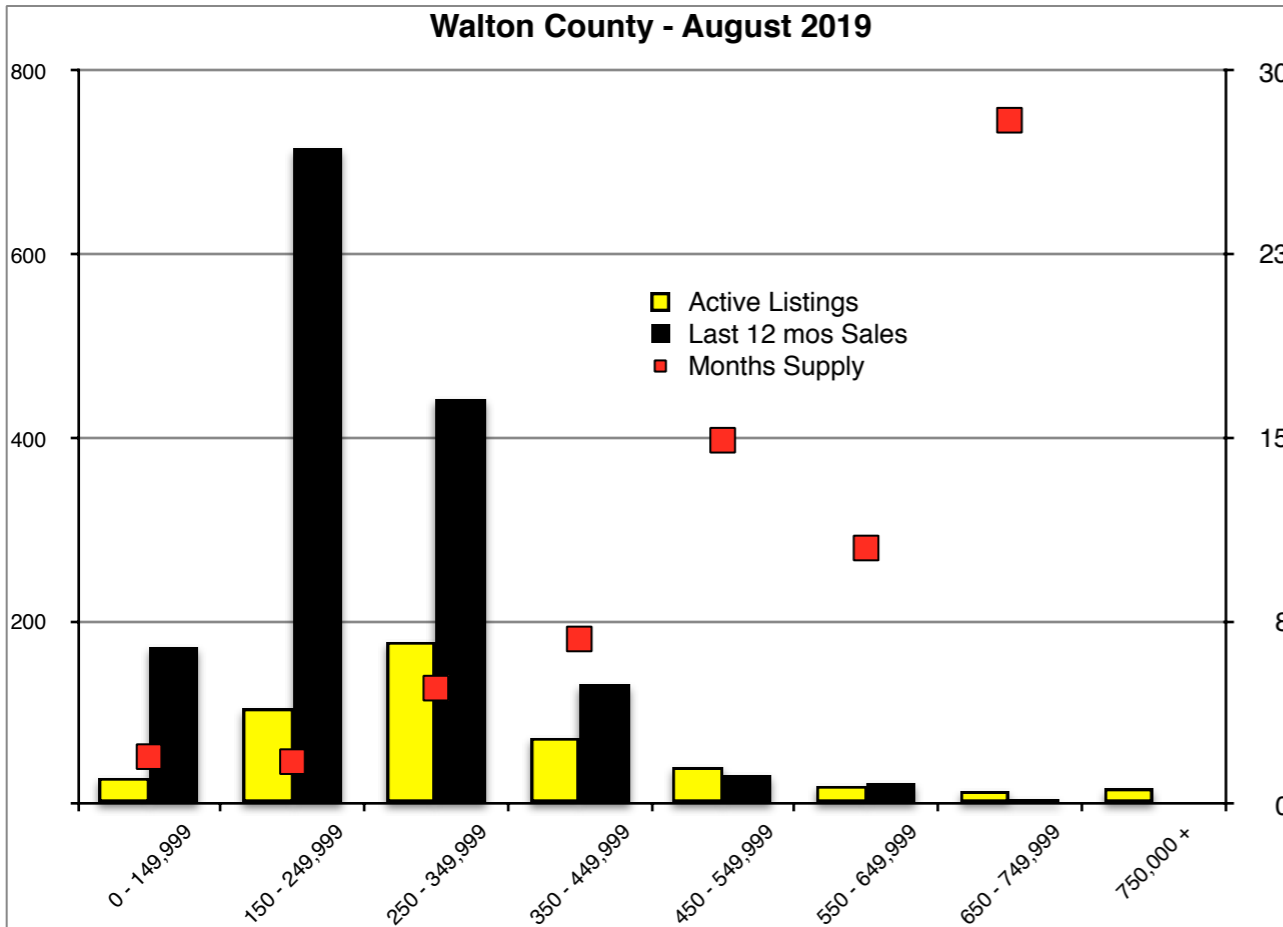

INDICATORS

AUGUST 2019

NORTH GEORGIA - August 2019

Banks County - August 2019

Barrow County - August 2019

Cherokee County - August 2019

Dawson County - August 2019

Forsyth County - August 2019

Gwinnett County - August 2019

Habersham County - August 2019

Hall County - August 2019

Jackson County - August 2019

Lumpkin County - August 2019

Pickens County - August 2019

Rabun County - August 2019

Stephens County - August 2019

Walton County - August 2019

White County - August 2019