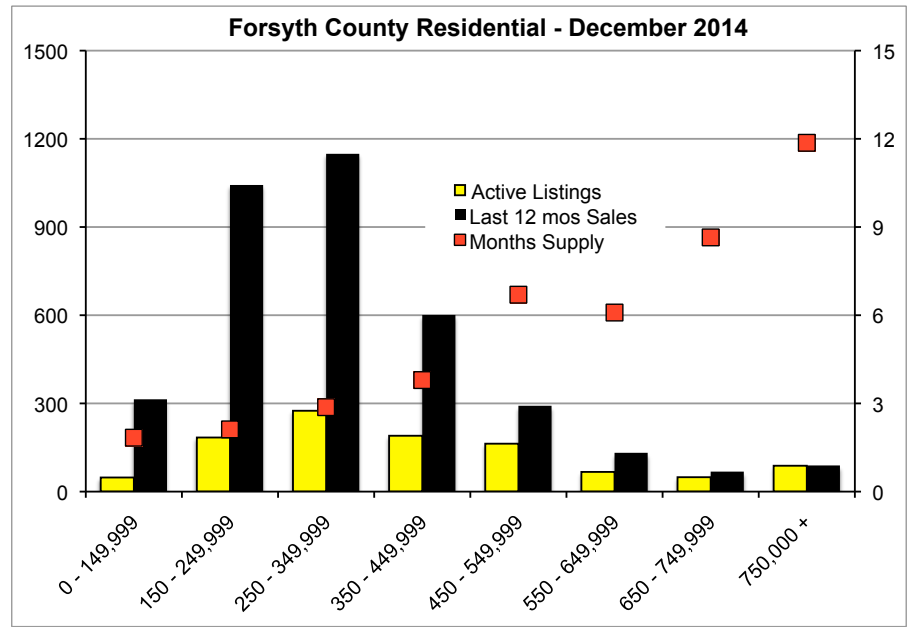

# INDICATORS

DECEMBER 2014

Note: Indicators is a monthly publication of the The Norton Agency data from FMLS and GMLS sources we deem reliable. For more information contact [info@gonorton.com](mailto:info@gonorton.com)  
 Copyright Norton Native Intelligence 2014.