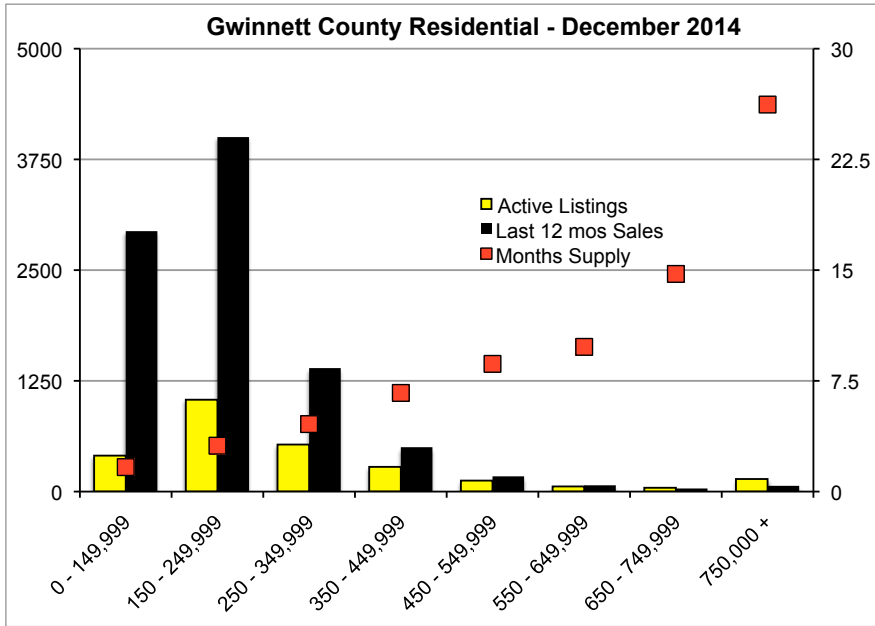

# INDICATORS

DECEMBER 2014

Note: Indicators is a monthly publication of the The Norton Agency data from FMLS and GMLS sources we deem reliable. For more information contact [info@gonorton.com](mailto:info@gonorton.com)  
 Copyright Norton Native Intelligence 2014.