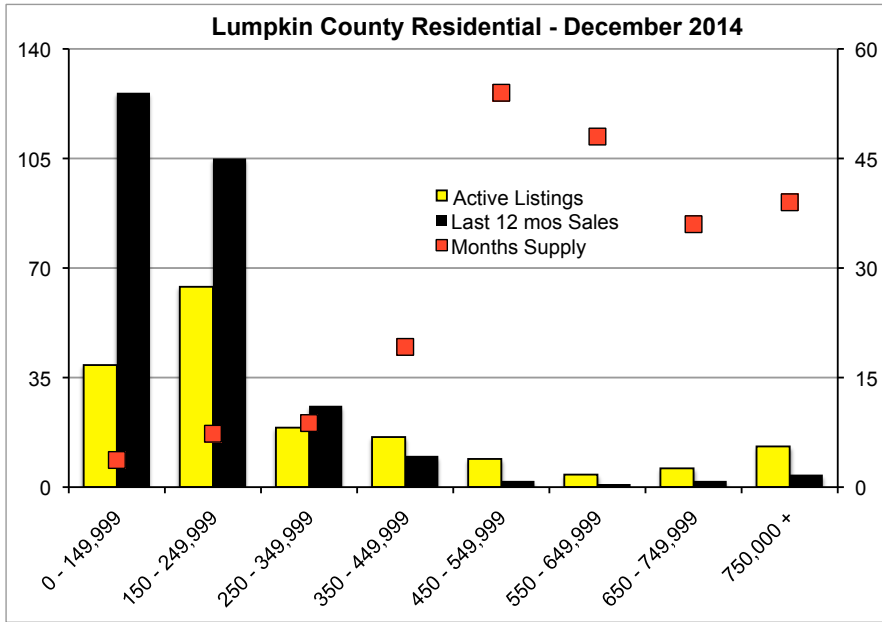

Note: N'dicators is a monthly publication of the The Norton Agency data from FMLS and GMLS sources we deem reliable. For more information contact info@gonorton.com
Copyright Norton Native Intelligence 2014.