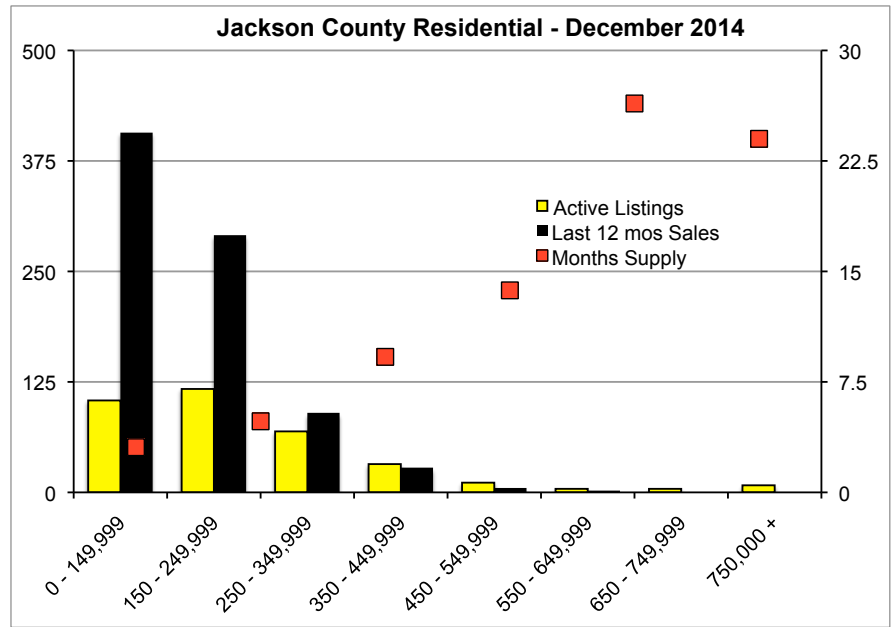

# INDICATORS

DECEMBER 2014

Note: Indicators is a monthly publication of the The Norton Agency data from FMLS and GMLS sources we deem reliable. For more information contact [info@gonorton.com](mailto:info@gonorton.com)  
 Copyright Norton Native Intelligence 2014.