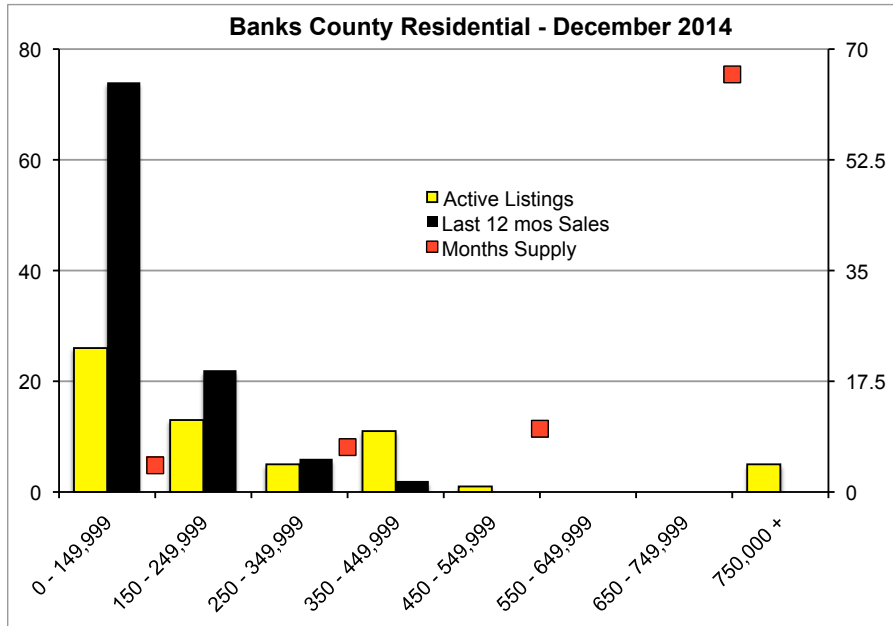

# INDICATORS

DECEMBER 2014

Note: Indicators is a monthly publication of the The Norton Agency data from FMLS and GMLS sources we deem reliable. For more information contact [info@gonorton.com](mailto:info@gonorton.com)  
 Copyright Norton Native Intelligence 2014.