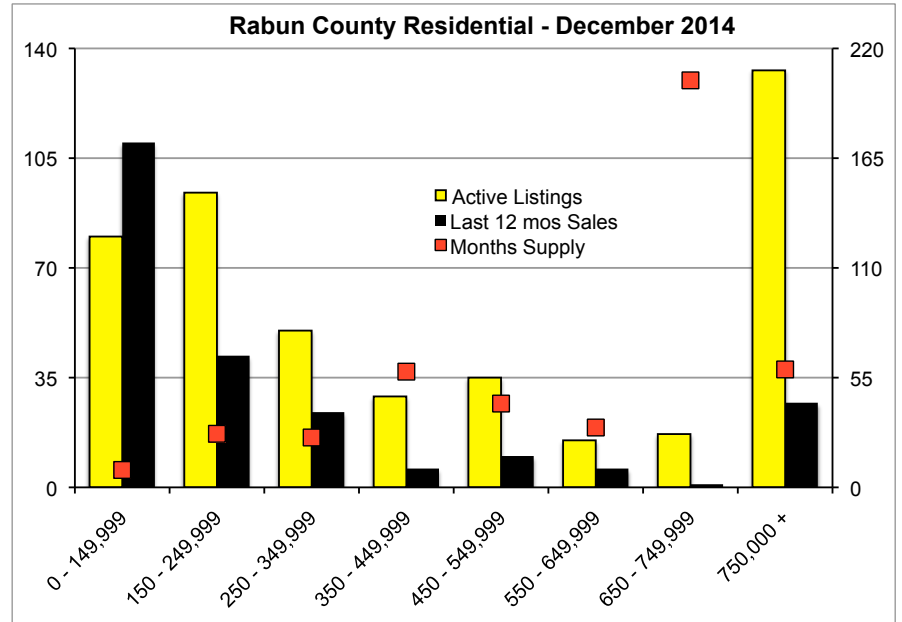

Note: N'dicators is a monthly publication of the The Norton Agency data from FMLS and GMLS sources we deem reliable. For more information contact info@gonorton.com
Copyright Norton Native Intelligence 2014.