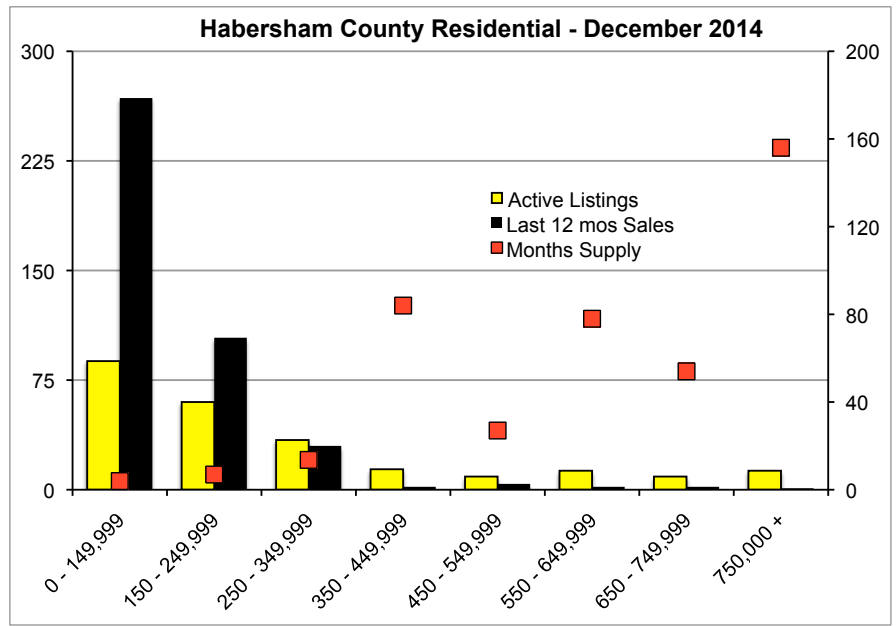

# INDICATORS

DECEMBER 2014

Note: Indicators is a monthly publication of the The Norton Agency data from FMLS and GMLS sources we deem reliable. For more information contact [info@gonorton.com](mailto:info@gonorton.com)  
 Copyright Norton Native Intelligence 2014.