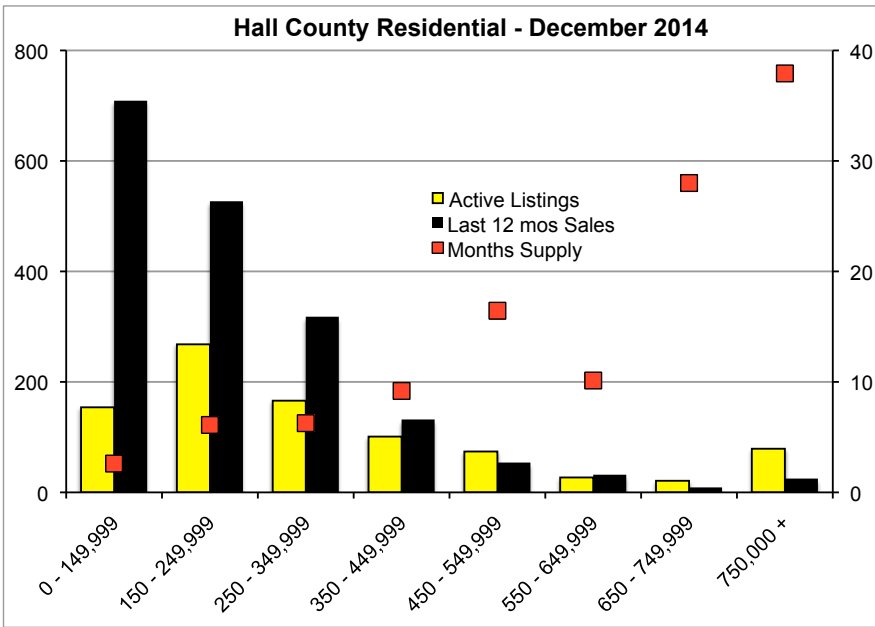

# INDICATORS

DECEMBER 2014

Note: Indicators is a monthly publication of the The Norton Agency data from FMLS and GMLS sources we deem reliable. For more information contact [info@gonorton.com](mailto:info@gonorton.com)  
 Copyright Norton Native Intelligence 2014.