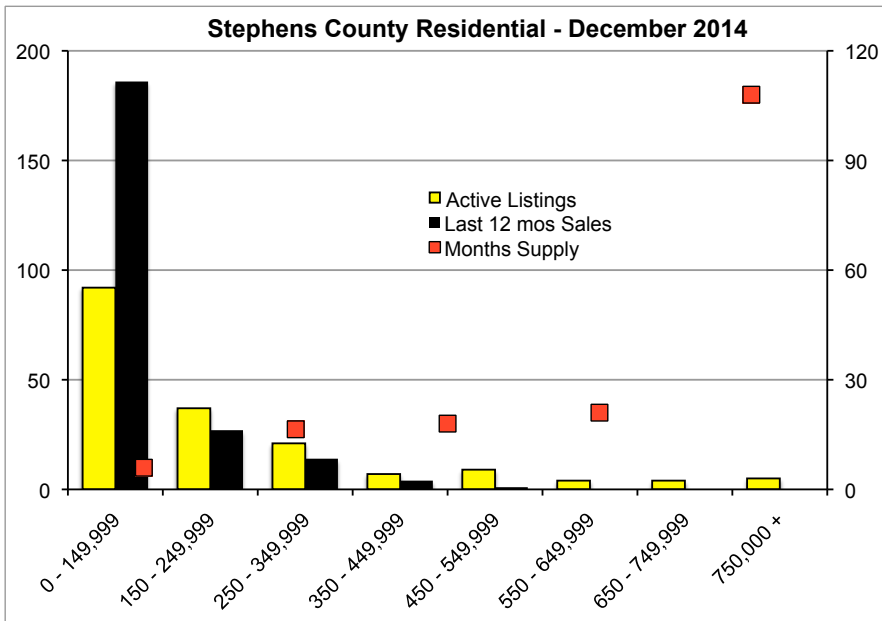

Note: N'dicators is a monthly publication of the The Norton Agency data from FMLS and GMLS sources we deem reliable. For more information contact info@gonorton.com
Copyright Norton Native Intelligence 2014.