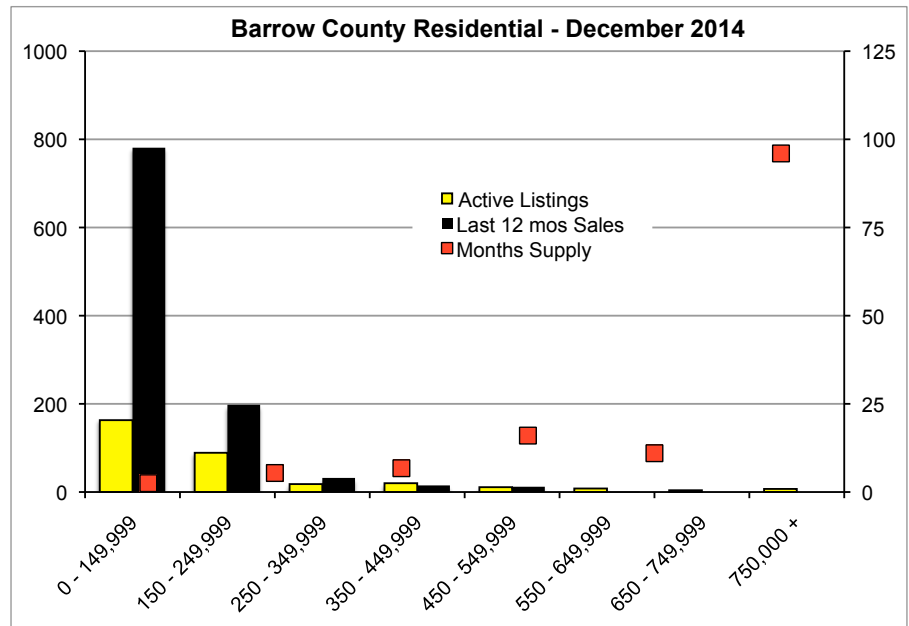

# INDICATORS

DECEMBER 2014

Note: Indicators is a monthly publication of the The Norton Agency data from FMLS and GMLS sources we deem reliable. For more information contact [info@gonorton.com](mailto:info@gonorton.com)  
 Copyright Norton Native Intelligence 2014.