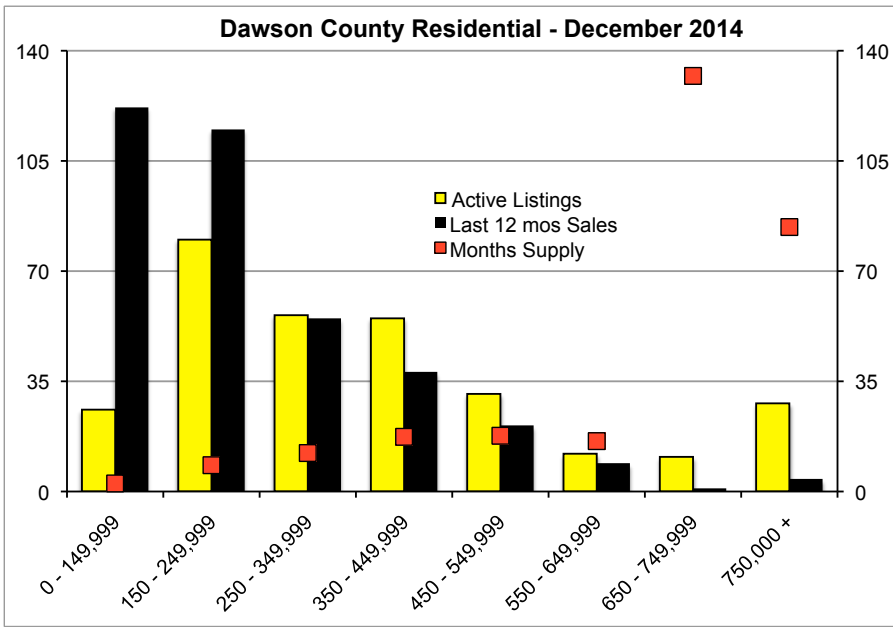

# INDICATORS

DECEMBER 2014

Note: Indicators is a monthly publication of the The Norton Agency data from FMLS and GMLS sources we deem reliable. For more information contact [info@gonorton.com](mailto:info@gonorton.com)  
 Copyright Norton Native Intelligence 2014.