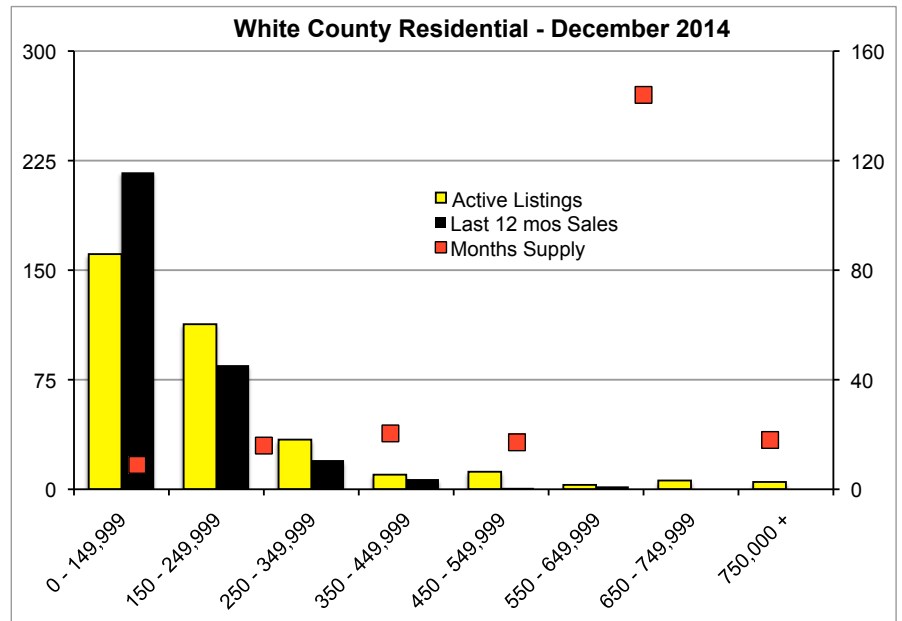

Note: N'dicators is a monthly publication of the The Norton Agency data from FMLS and GMLS sources we deem reliable. For more information contact info@gonorton.com
Copyright Norton Native Intelligence 2014.