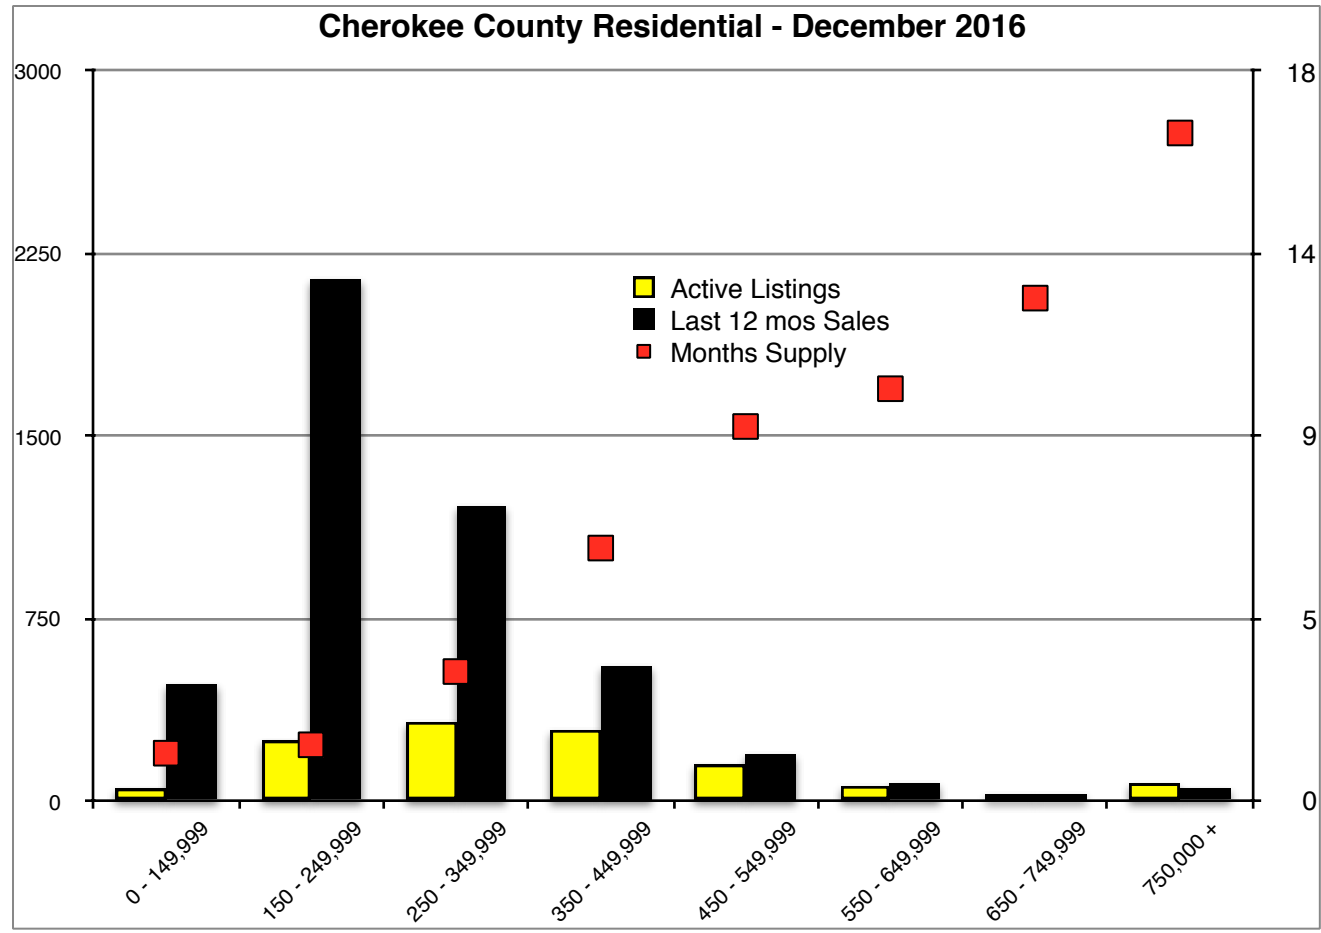

INDICATORS

DECEMBER 2016

Note: N'dicators is a monthly publication of the The Norton Agency data from FMLS and GMLS sources we deem reliable. For more information contact info@gonorton.com
 Copyright Norton Native Intelligence 2016.

Forsyth County Residential - December 2016

Gwinnett County Residential - December 2016

Habersham County Residential - December 2016

Hall County Residential - December 2016

Stephens County Residential - December 2016

Walton County Residential - December 2016

White County Residential - December 2016