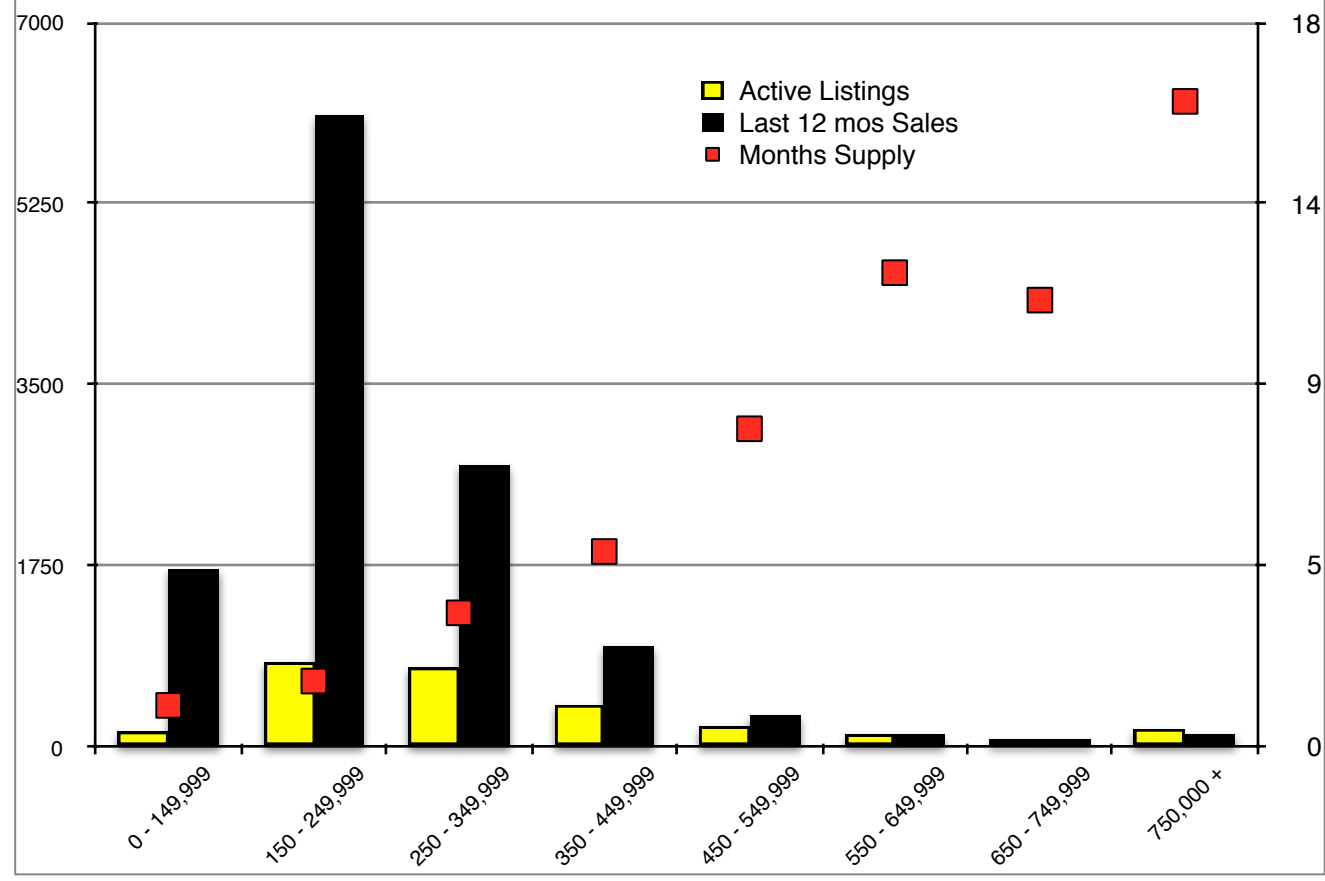

INDICATORS

DECEMBER 2016

Note: N'dicators is a monthly publication of the The Norton Agency data from FMLS and GMLS sources we deem reliable. For more information contact info@gonorton.com
 Copyright Norton Native Intelligence 2016.

Forsyth County Residential - December 2016

Gwinnett County Residential - December 2016

Habersham County Residential - December 2016

Hall County Residential - December 2016

Stephens County Residential - December 2016