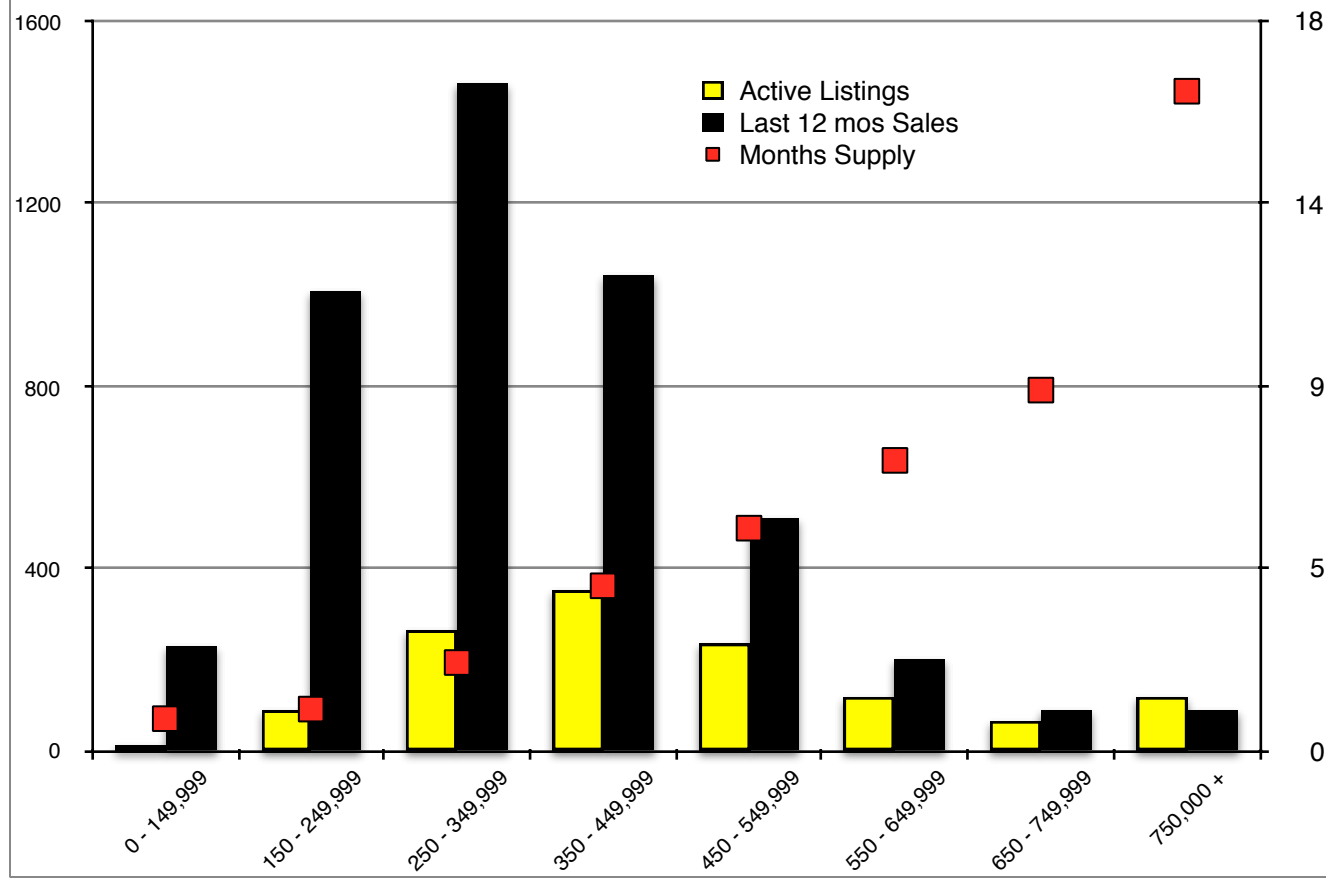

INDICATORS

DECEMBER 2016

Note: N'dicators is a monthly publication of the The Norton Agency data from FMLS and GMLS sources we deem reliable. For more information contact info@gonorton.com
 Copyright Norton Native Intelligence 2016.

Forsyth County Residential - December 2016

Gwinnett County Residential - December 2016

Habersham County Residential - December 2016

Hall County Residential - December 2016

Stephens County Residential - December 2016