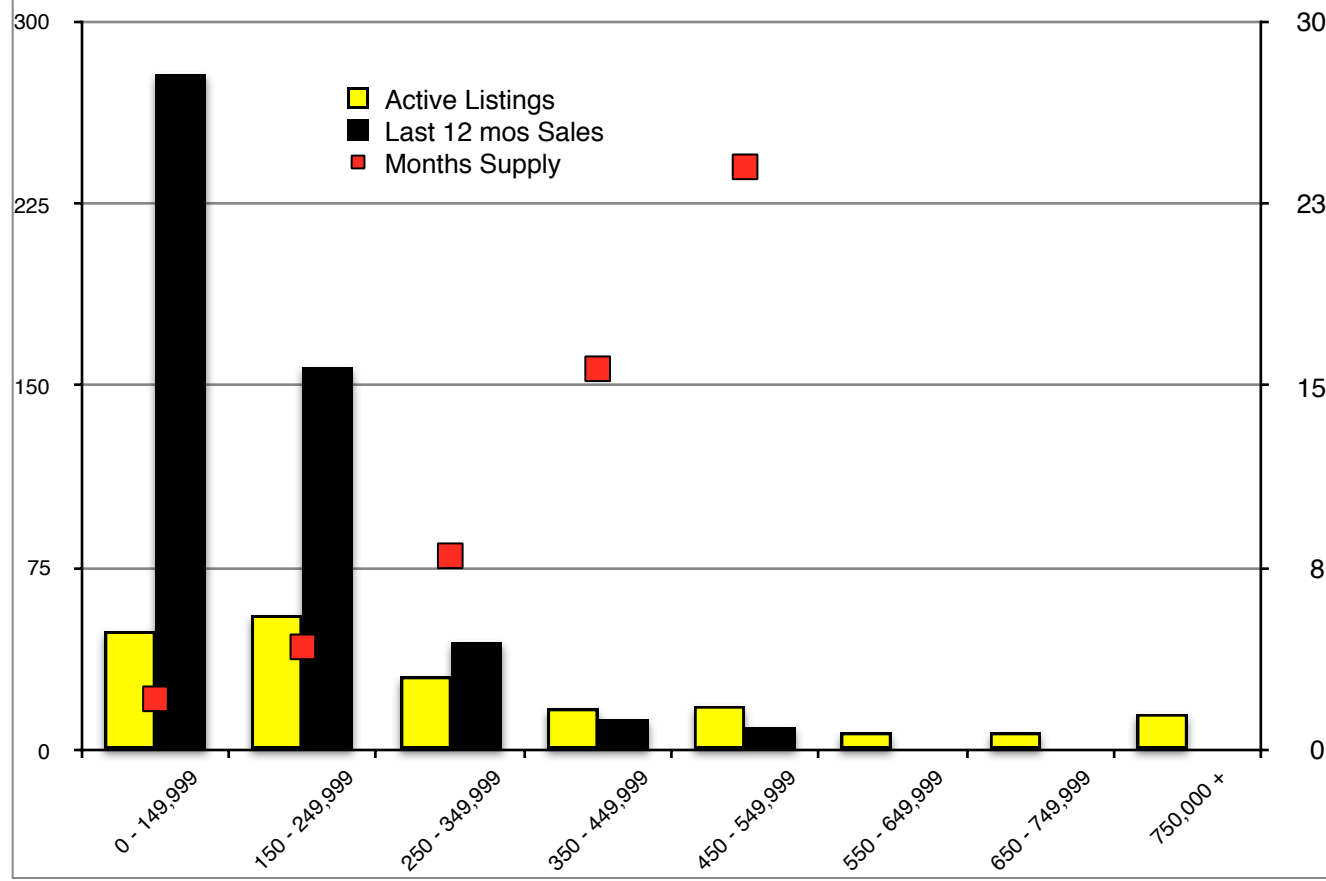

INDICATORS

DECEMBER 2016

Note: N'dicators is a monthly publication of the The Norton Agency data from FMLS and GMLS sources we deem reliable. For more information contact info@gonorton.com
 Copyright Norton Native Intelligence 2016.

Forsyth County Residential - December 2016

Gwinnett County Residential - December 2016

Habersham County Residential - December 2016

Hall County Residential - December 2016

Stephens County Residential - December 2016