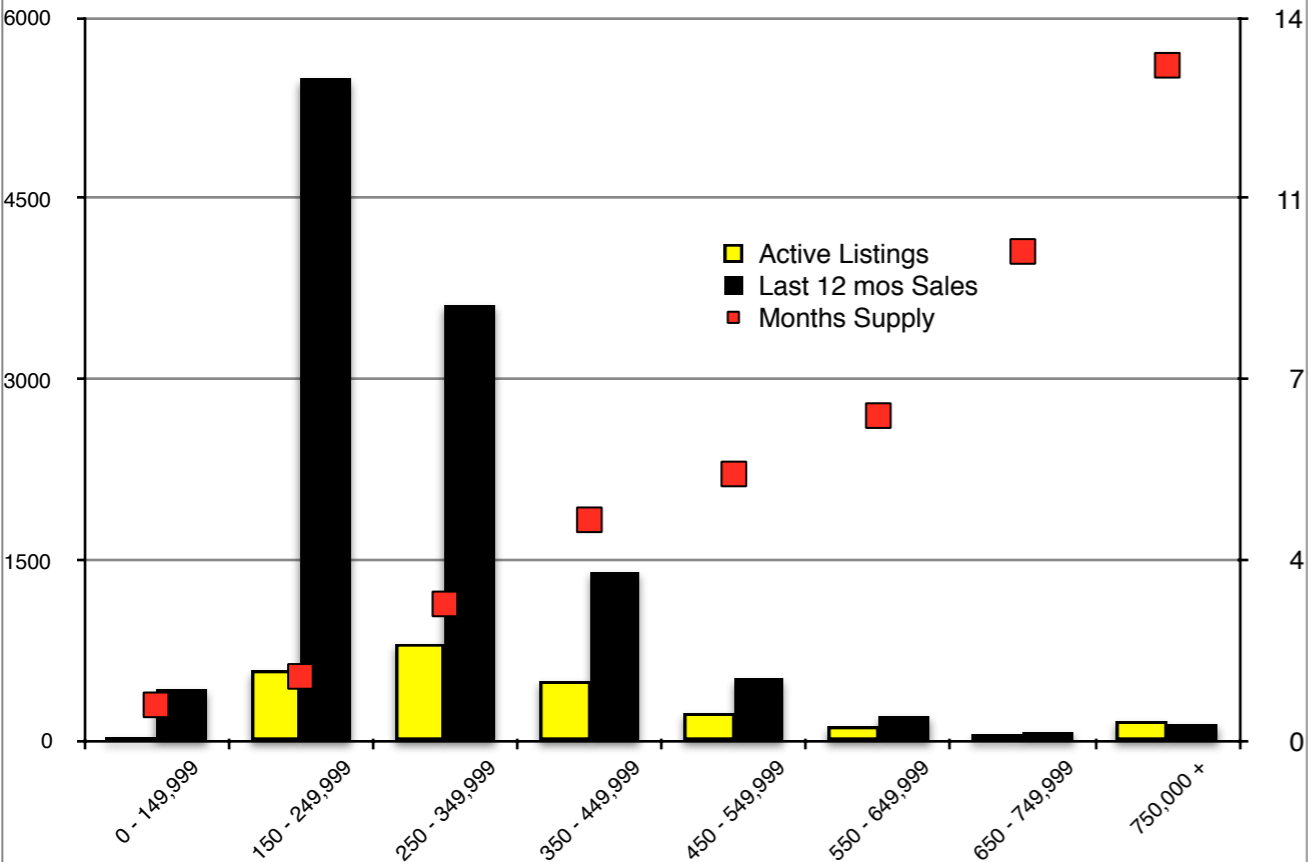

INDICATORS

DECEMBER 2018

NORTH GEORGIA - December 2018

Banks County - December 2018

Barrow County - December 2018

Cherokee County - December 2018

Dawson County - December 2018

Forsyth County - December 2018

Gwinnett County - December 2018

Habersham County - December 2018

Hall County - December 2018

Jackson County - December 2018

Lumpkin County - December 2018

Pickens County - December 2018

Rabun County - December 2018

Stephens County - December 2018

Walton County - December 2018

White County - December 2018