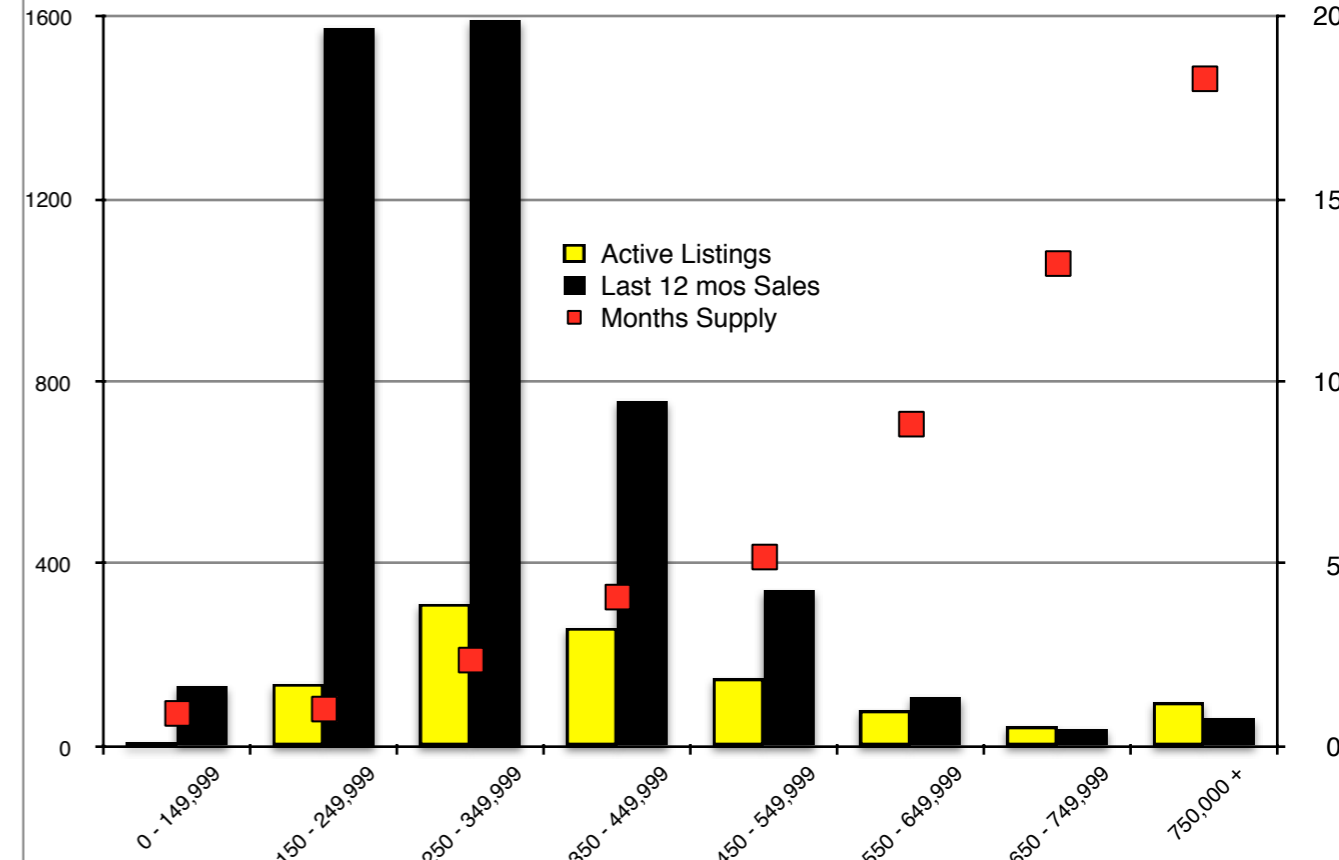

INDICATORS

DECEMBER 2018

NORTH GEORGIA - December 2018

Banks County - December 2018

Barrow County - December 2018

Cherokee County - December 2018

Dawson County - December 2018

Forsyth County - December 2018

Gwinnett County - December 2018

Habersham County - December 2018

Hall County - December 2018

Jackson County - December 2018

Lumpkin County - December 2018

Pickens County - December 2018

Rabun County - December 2018

Stephens County - December 2018

Walton County - December 2018

White County - December 2018