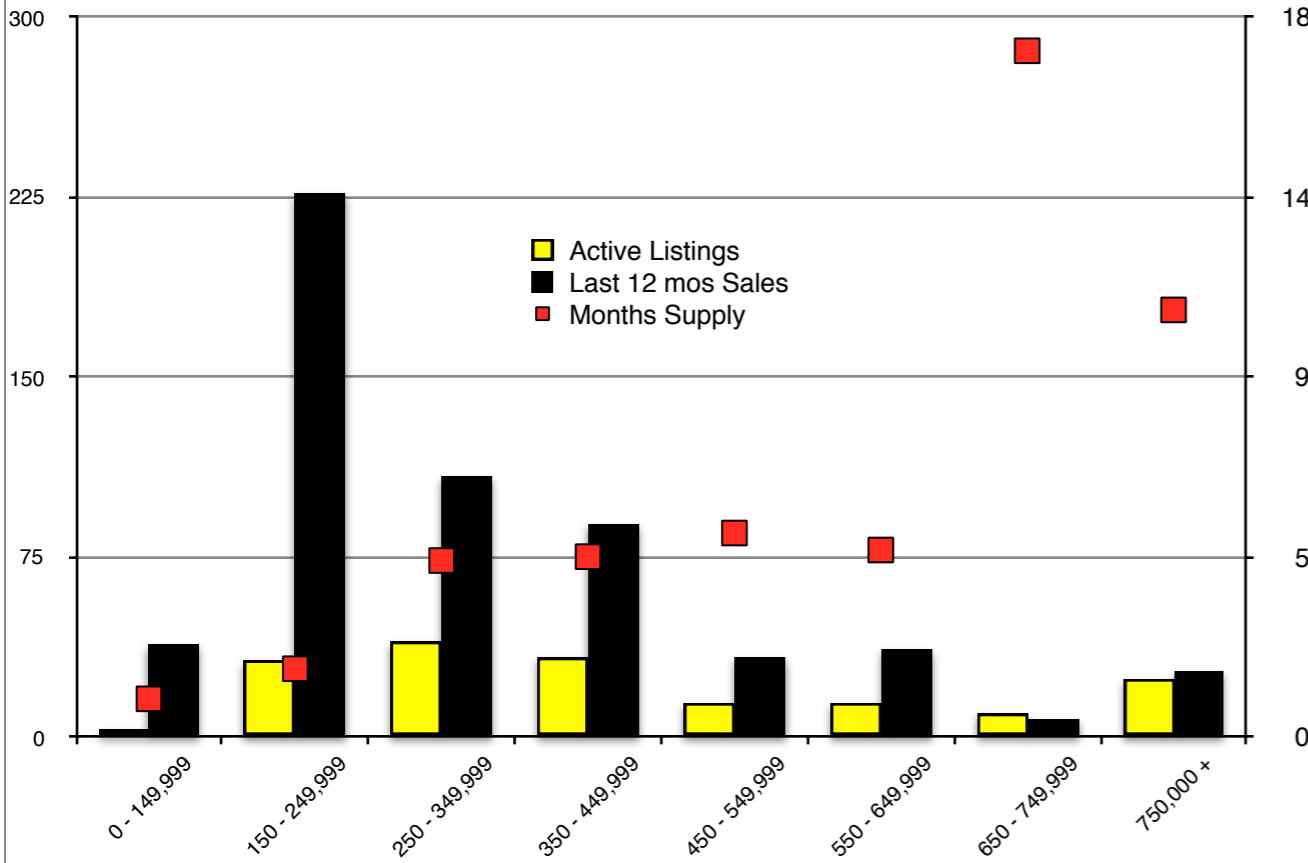

INDICATORS

DECEMBER 2018

NORTH GEORGIA - December 2018

Banks County - December 2018

Barrow County - December 2018

Cherokee County - December 2018

Dawson County - December 2018

Forsyth County - December 2018

Gwinnett County - December 2018

Habersham County - December 2018

Hall County - December 2018

Jackson County - December 2018

Lumpkin County - December 2018

Pickens County - December 2018

Rabun County - December 2018

Stephens County - December 2018

Walton County - December 2018

White County - December 2018