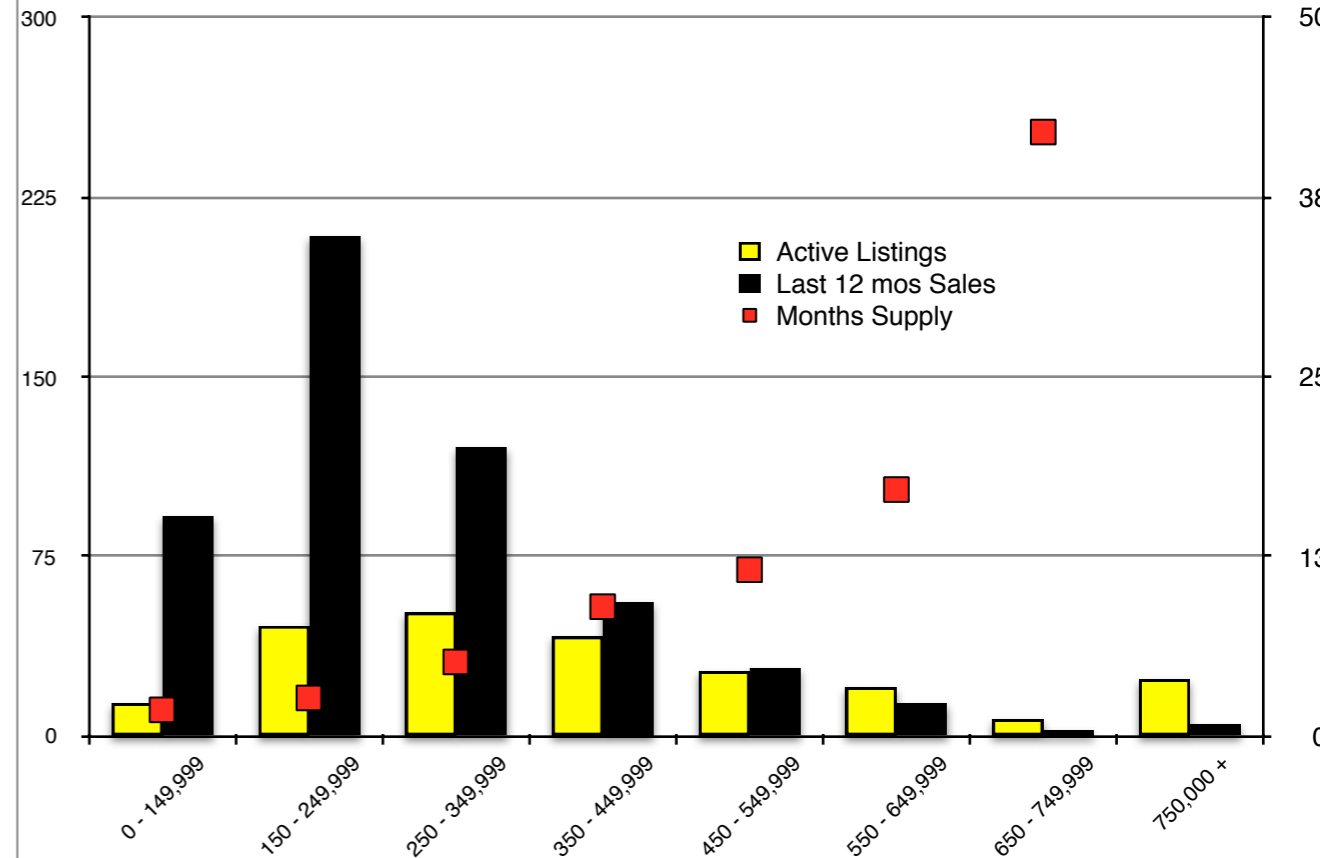

INDICATORS

DECEMBER 2018

NORTH GEORGIA - December 2018

Banks County - December 2018

Barrow County - December 2018

Cherokee County - December 2018

Dawson County - December 2018

Forsyth County - December 2018

Gwinnett County - December 2018

Habersham County - December 2018

Hall County - December 2018

Jackson County - December 2018

Lumpkin County - December 2018

Pickens County - December 2018

Rabun County - December 2018

Stephens County - December 2018

Walton County - December 2018

White County - December 2018