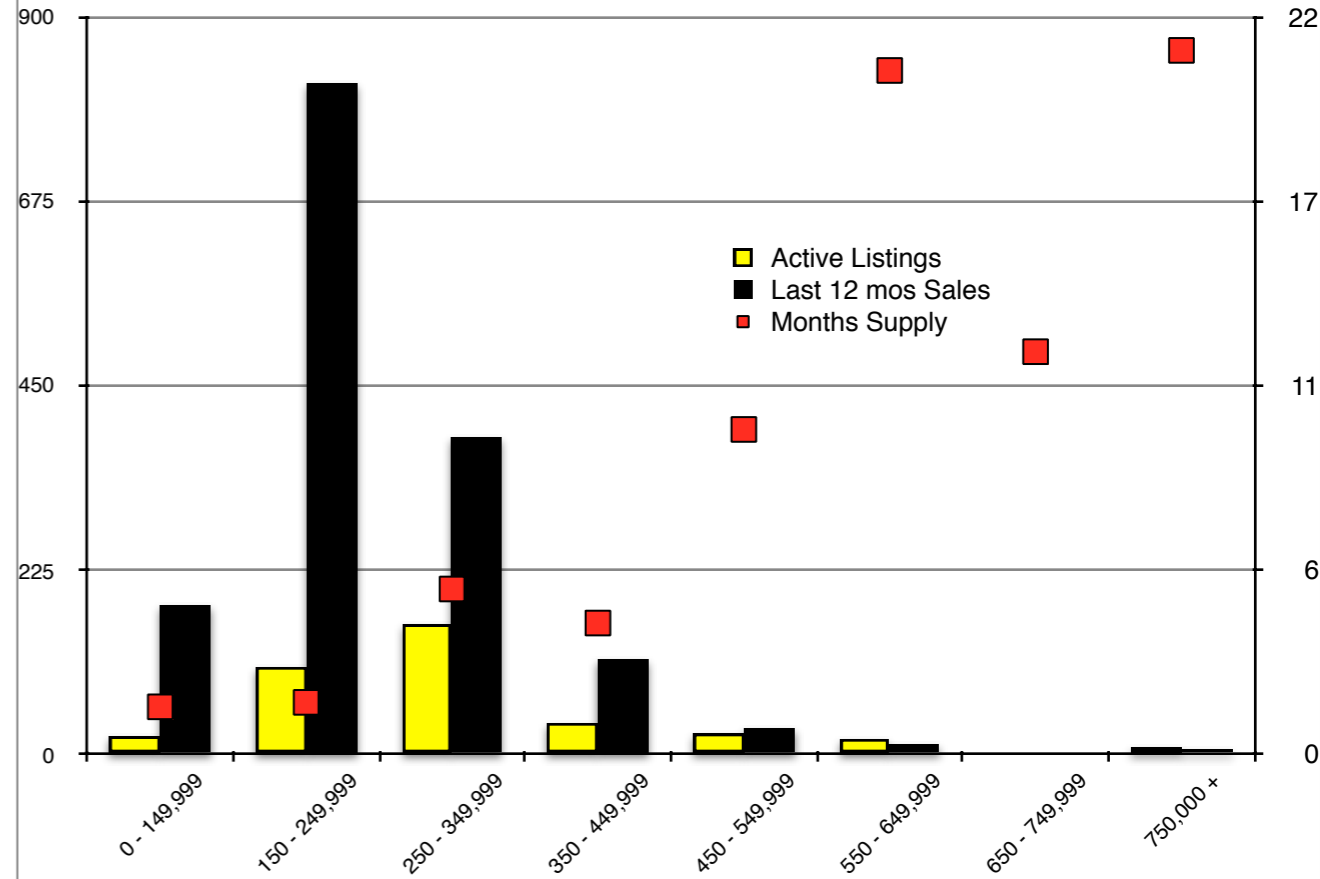

INDICATORS

DECEMBER 2018

NORTH GEORGIA - December 2018

Banks County - December 2018

Barrow County - December 2018

Cherokee County - December 2018

Dawson County - December 2018

Forsyth County - December 2018

Gwinnett County - December 2018

Habersham County - December 2018

Hall County - December 2018

Jackson County - December 2018

Lumpkin County - December 2018

Pickens County - December 2018

Rabun County - December 2018

Stephens County - December 2018

Walton County - December 2018

White County - December 2018