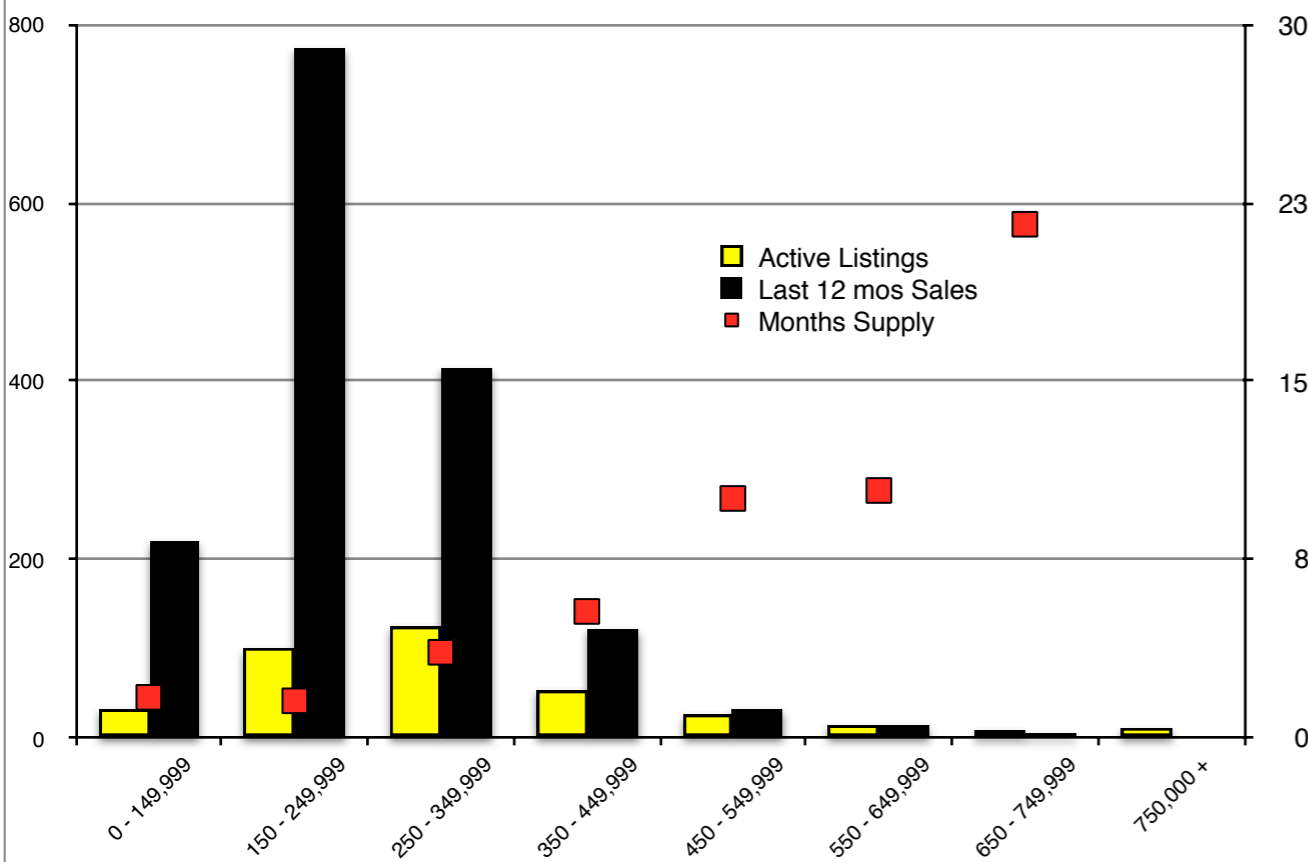

INDICATORS

DECEMBER 2018

NORTH GEORGIA - December 2018

Banks County - December 2018

Barrow County - December 2018

Cherokee County - December 2018

Dawson County - December 2018

Forsyth County - December 2018

Gwinnett County - December 2018

Habersham County - December 2018

Hall County - December 2018

Jackson County - December 2018

Lumpkin County - December 2018

Pickens County - December 2018

Rabun County - December 2018

Stephens County - December 2018

Walton County - December 2018

White County - December 2018