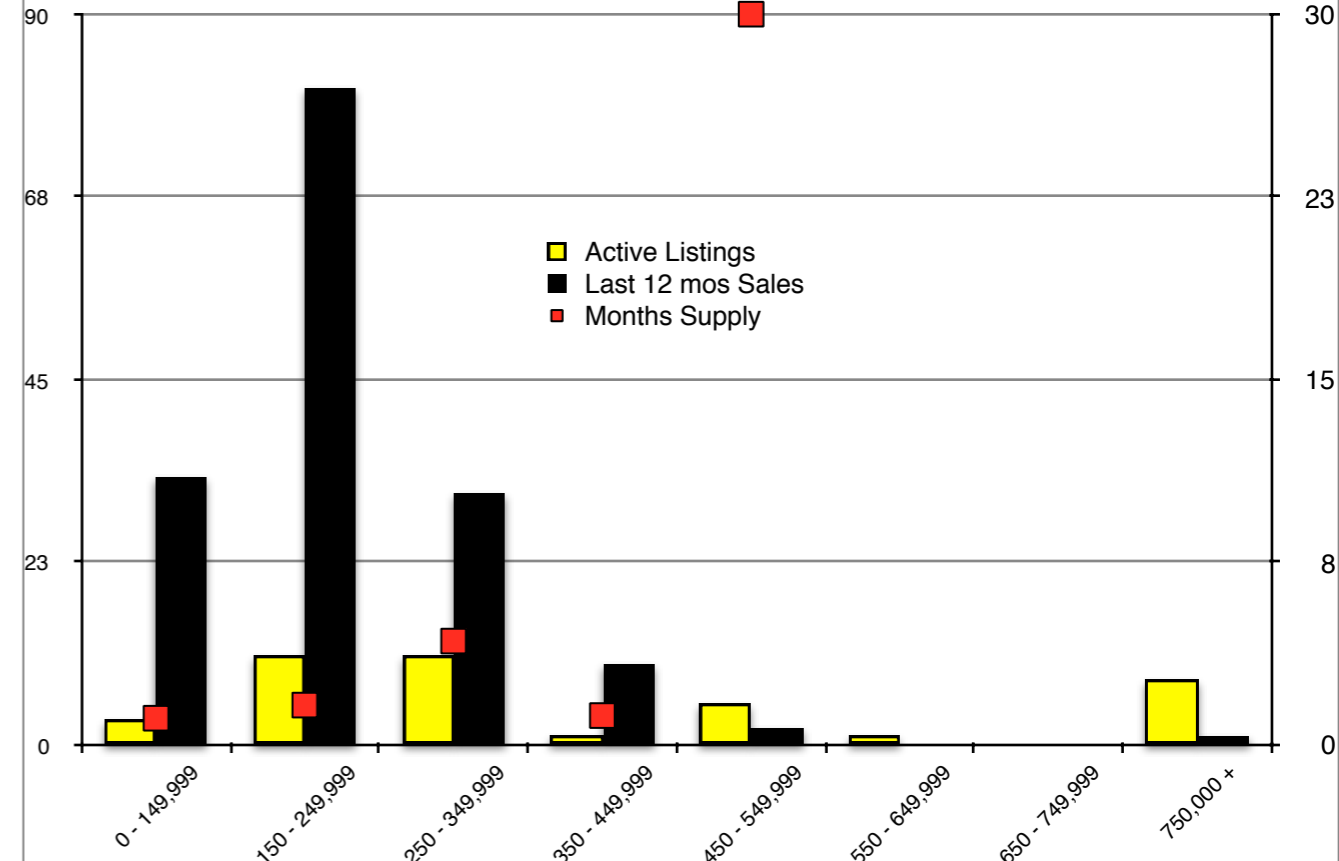

INDICATORS

DECEMBER 2018

NORTH GEORGIA - December 2018

Banks County - December 2018

Barrow County - December 2018

Cherokee County - December 2018

Dawson County - December 2018

Forsyth County - December 2018

Gwinnett County - December 2018

Habersham County - December 2018

Hall County - December 2018

Jackson County - December 2018

Lumpkin County - December 2018

Pickens County - December 2018

Rabun County - December 2018

Stephens County - December 2018

Walton County - December 2018

White County - December 2018