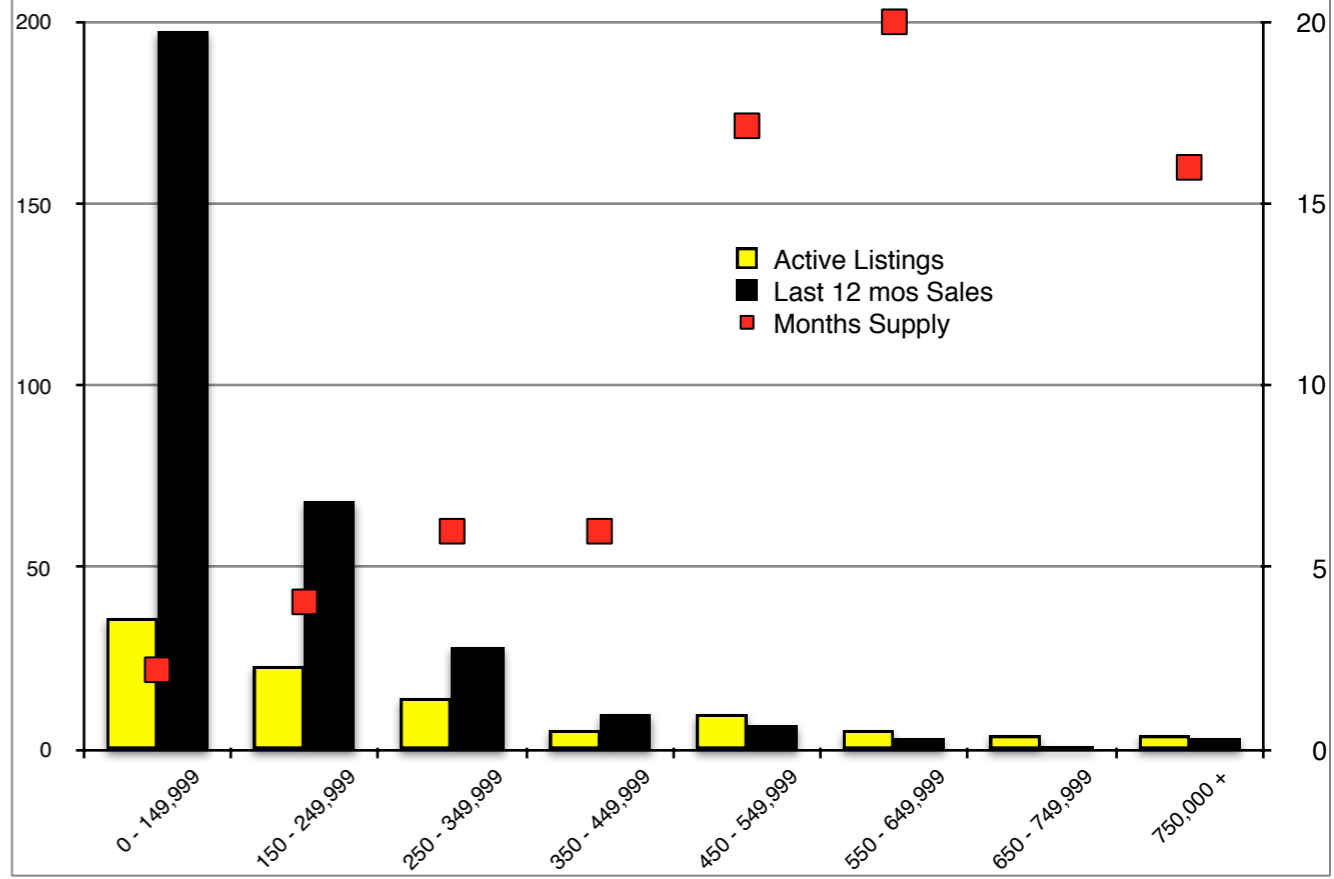

INDICATORS

DECEMBER 2018

NORTH GEORGIA - December 2018

Banks County - December 2018

Barrow County - December 2018

Cherokee County - December 2018

Dawson County - December 2018

Forsyth County - December 2018

Gwinnett County - December 2018

Habersham County - December 2018

Hall County - December 2018

Jackson County - December 2018

Lumpkin County - December 2018

Pickens County - December 2018

Rabun County - December 2018

Stephens County - December 2018

Walton County - December 2018

White County - December 2018