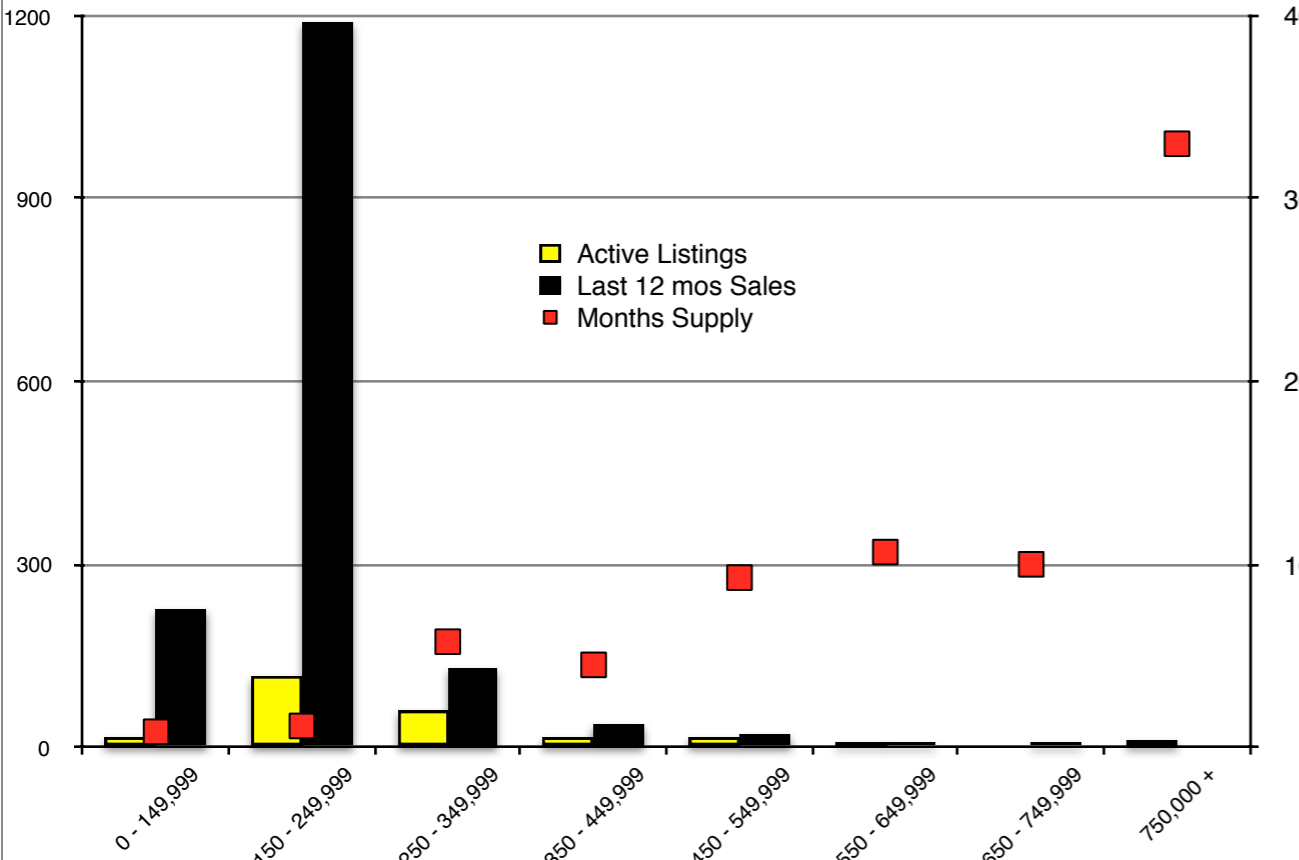

INDICATORS

DECEMBER 2018

NORTH GEORGIA - December 2018

Banks County - December 2018

Barrow County - December 2018

Cherokee County - December 2018

Dawson County - December 2018

Forsyth County - December 2018

Gwinnett County - December 2018

Habersham County - December 2018

Hall County - December 2018

Jackson County - December 2018

Lumpkin County - December 2018

Pickens County - December 2018

Rabun County - December 2018

Stephens County - December 2018

Walton County - December 2018

White County - December 2018