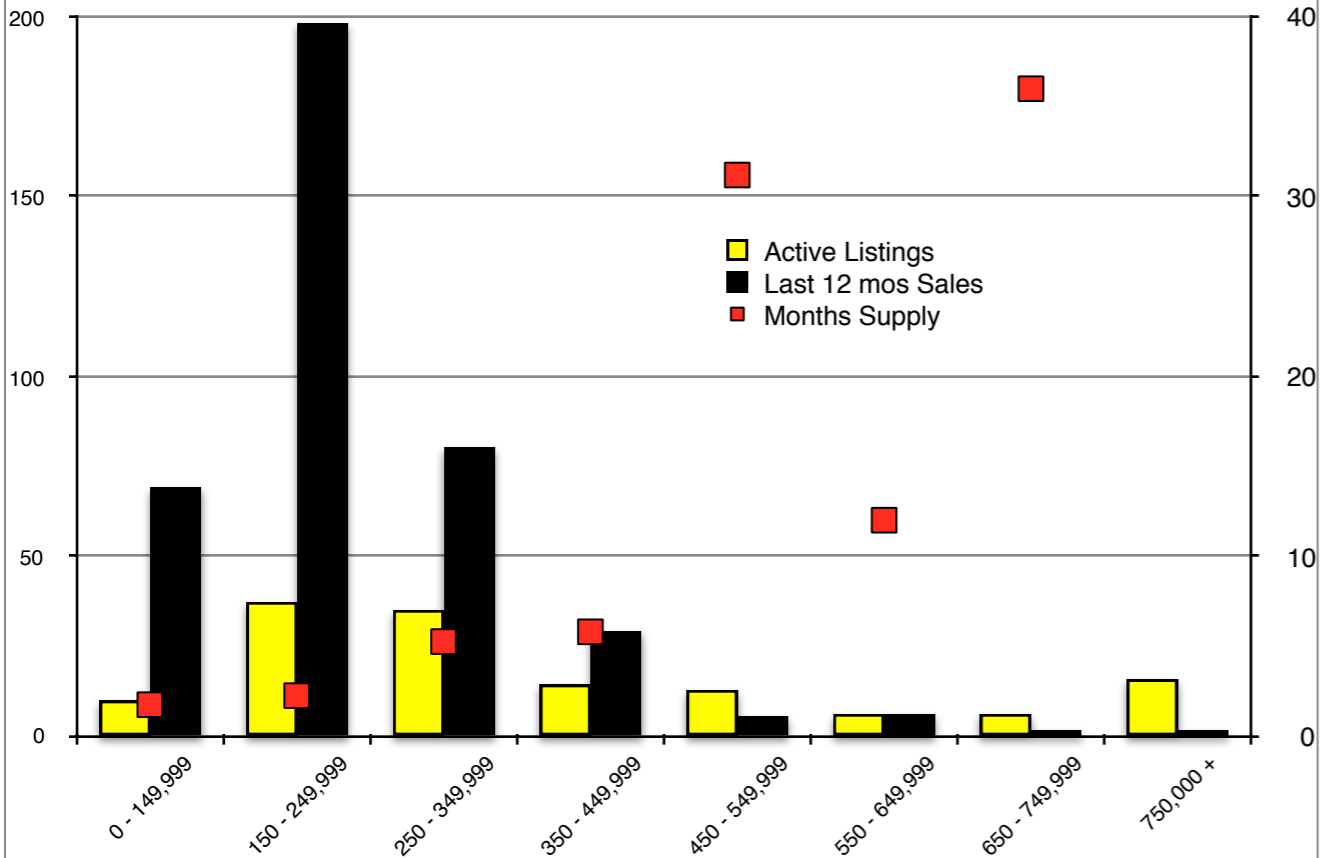

INDICATORS

DECEMBER 2018

NORTH GEORGIA - December 2018

Banks County - December 2018

Barrow County - December 2018

Cherokee County - December 2018

Dawson County - December 2018

Forsyth County - December 2018

Gwinnett County - December 2018

Habersham County - December 2018

Hall County - December 2018

Jackson County - December 2018

Lumpkin County - December 2018

Pickens County - December 2018

Rabun County - December 2018

Stephens County - December 2018

Walton County - December 2018

White County - December 2018