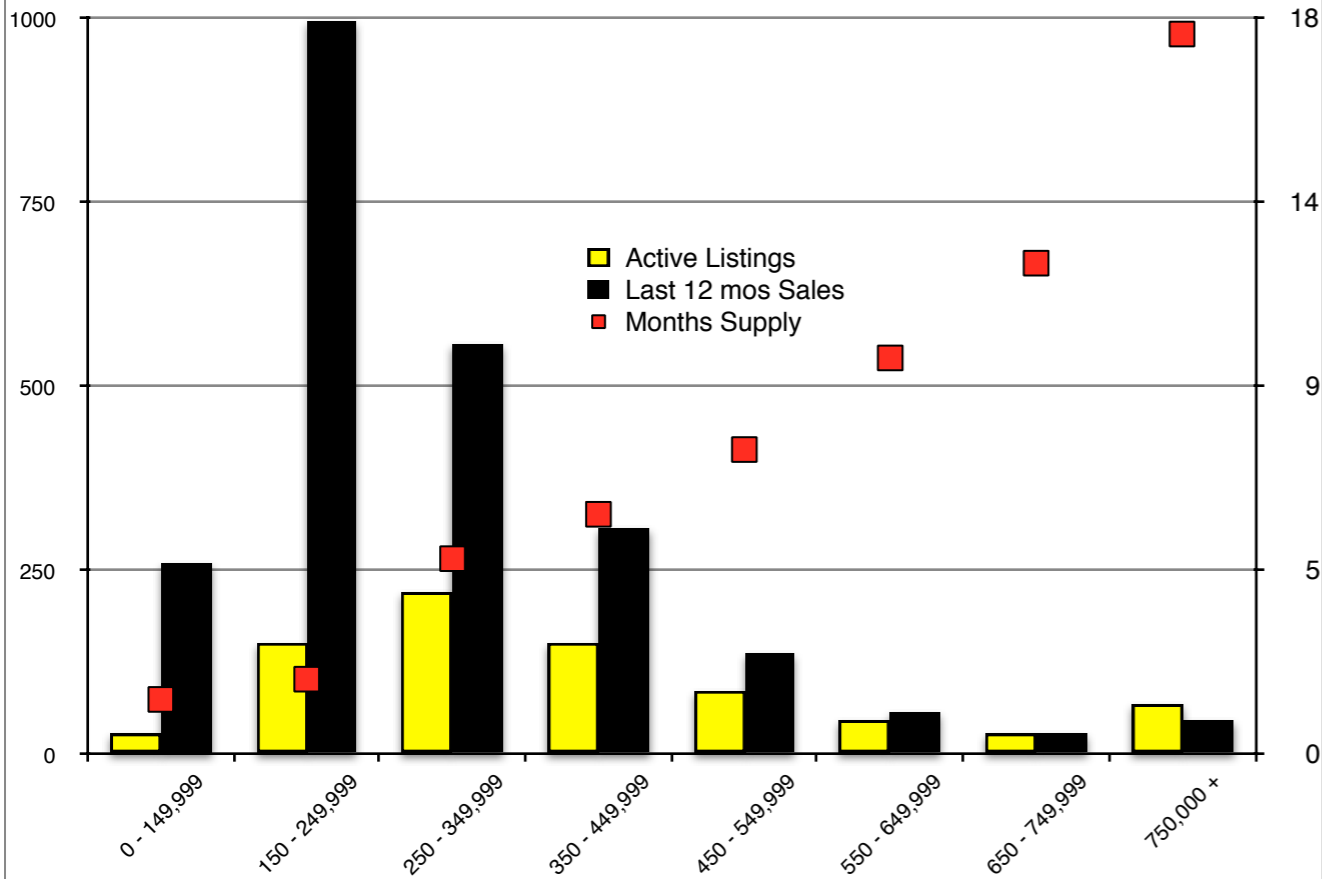

INDICATORS

DECEMBER 2018

NORTH GEORGIA - December 2018

Banks County - December 2018

Barrow County - December 2018

Cherokee County - December 2018

Dawson County - December 2018

Forsyth County - December 2018

Gwinnett County - December 2018

Habersham County - December 2018

Hall County - December 2018

Jackson County - December 2018

Lumpkin County - December 2018

Pickens County - December 2018

Rabun County - December 2018

Stephens County - December 2018

Walton County - December 2018

White County - December 2018