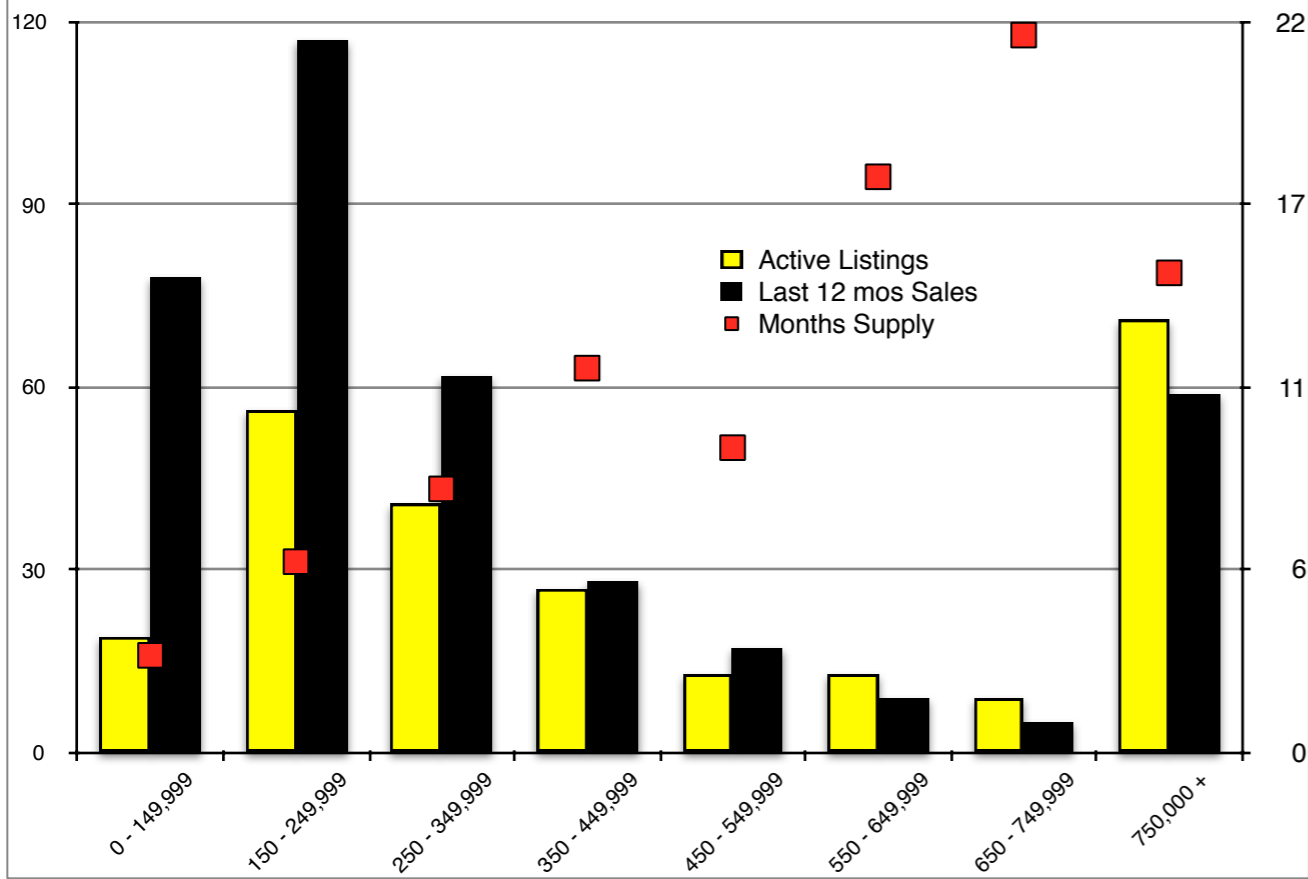

INDICATORS

DECEMBER 2018

NORTH GEORGIA - December 2018

Banks County - December 2018

Barrow County - December 2018

Cherokee County - December 2018

Dawson County - December 2018

Forsyth County - December 2018

Gwinnett County - December 2018

Habersham County - December 2018

Hall County - December 2018

Jackson County - December 2018

Lumpkin County - December 2018

Pickens County - December 2018

Rabun County - December 2018

Stephens County - December 2018

Walton County - December 2018

White County - December 2018