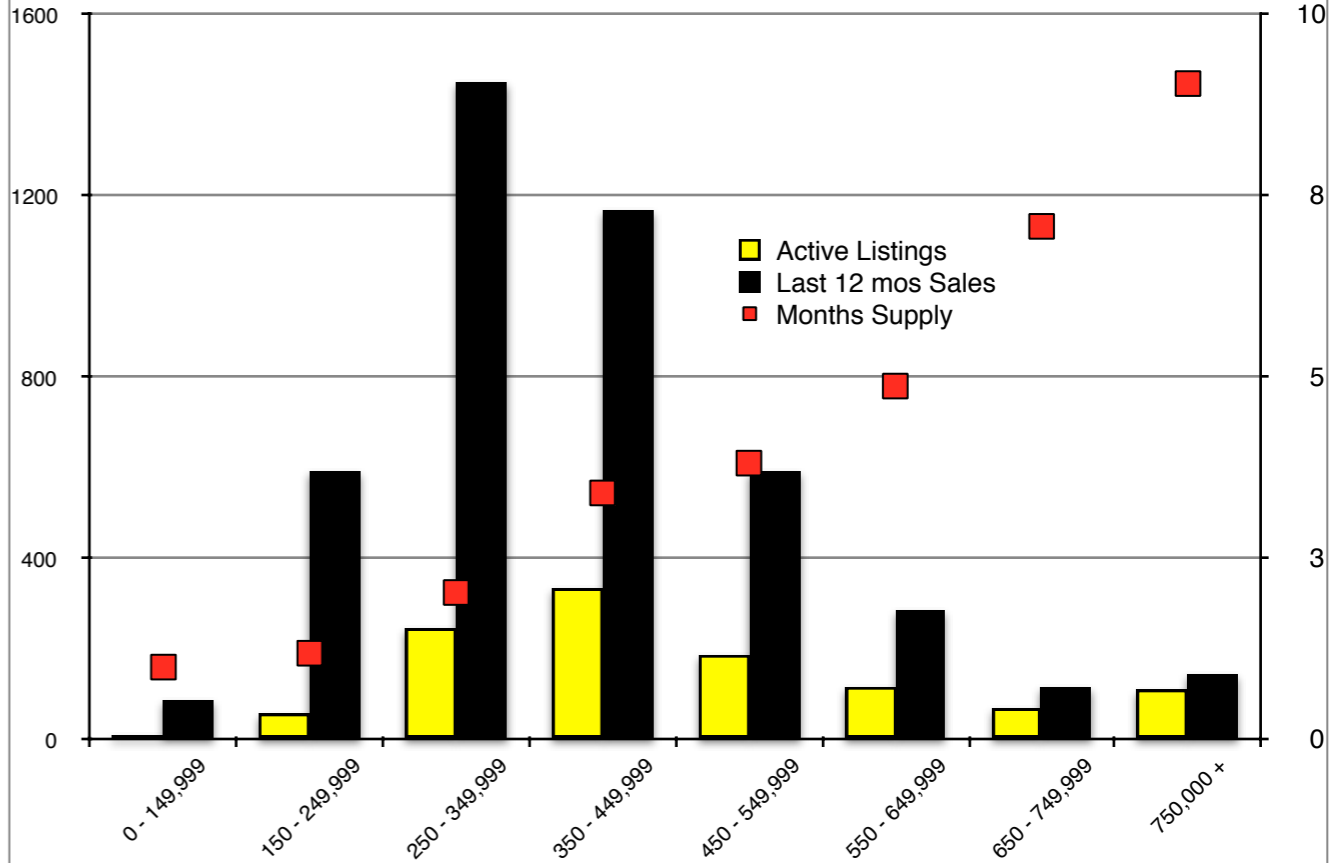

INDICATORS

DECEMBER 2018

NORTH GEORGIA - December 2018

Banks County - December 2018

Barrow County - December 2018

Cherokee County - December 2018

Dawson County - December 2018

Forsyth County - December 2018

Gwinnett County - December 2018

Habersham County - December 2018

Hall County - December 2018

Jackson County - December 2018

Lumpkin County - December 2018

Pickens County - December 2018

Rabun County - December 2018

Stephens County - December 2018

Walton County - December 2018

White County - December 2018