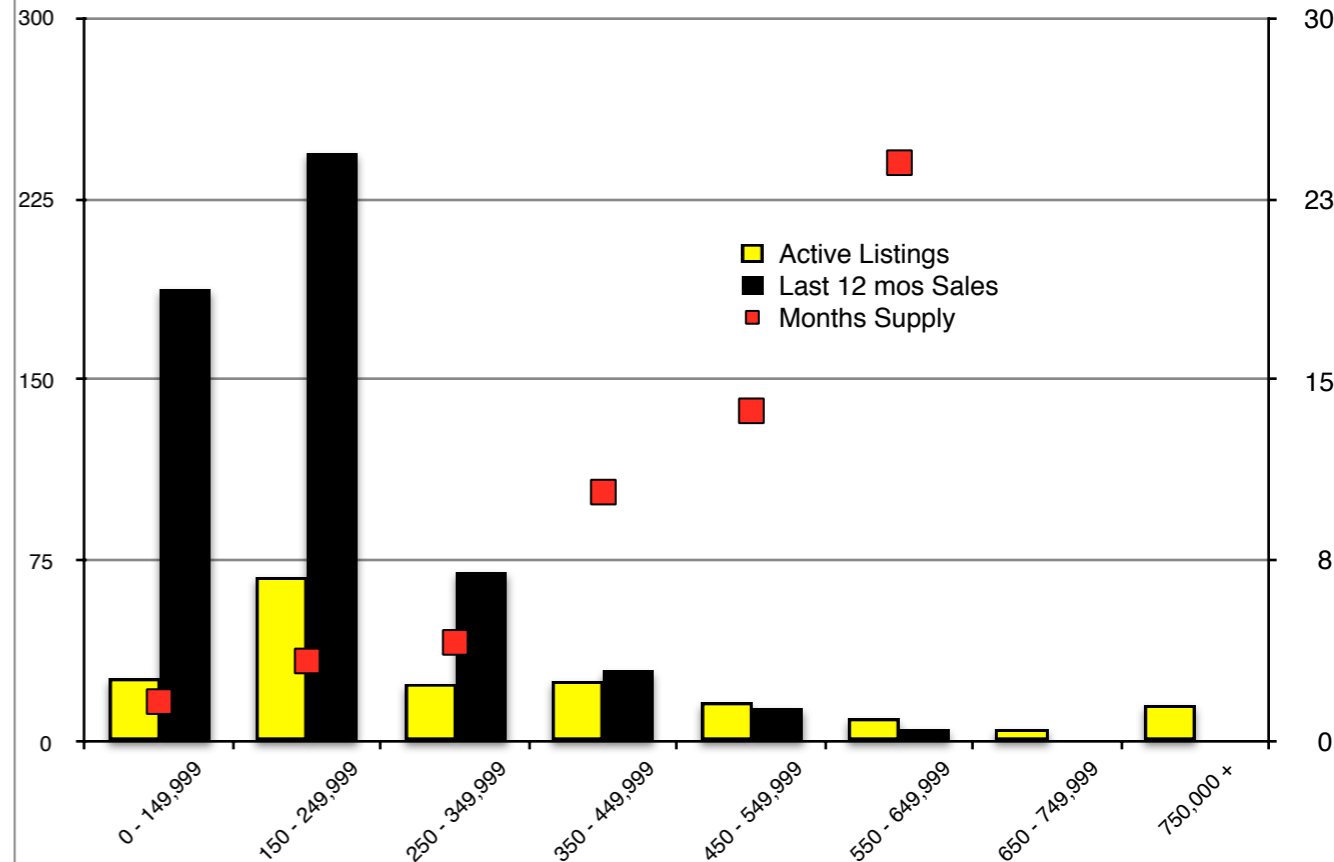

INDICATORS

DECEMBER 2018

NORTH GEORGIA - December 2018

Banks County - December 2018

Barrow County - December 2018

Cherokee County - December 2018

Dawson County - December 2018

Forsyth County - December 2018

Gwinnett County - December 2018

Habersham County - December 2018

Hall County - December 2018

Jackson County - December 2018

Lumpkin County - December 2018

Pickens County - December 2018

Rabun County - December 2018

Stephens County - December 2018

Walton County - December 2018

White County - December 2018