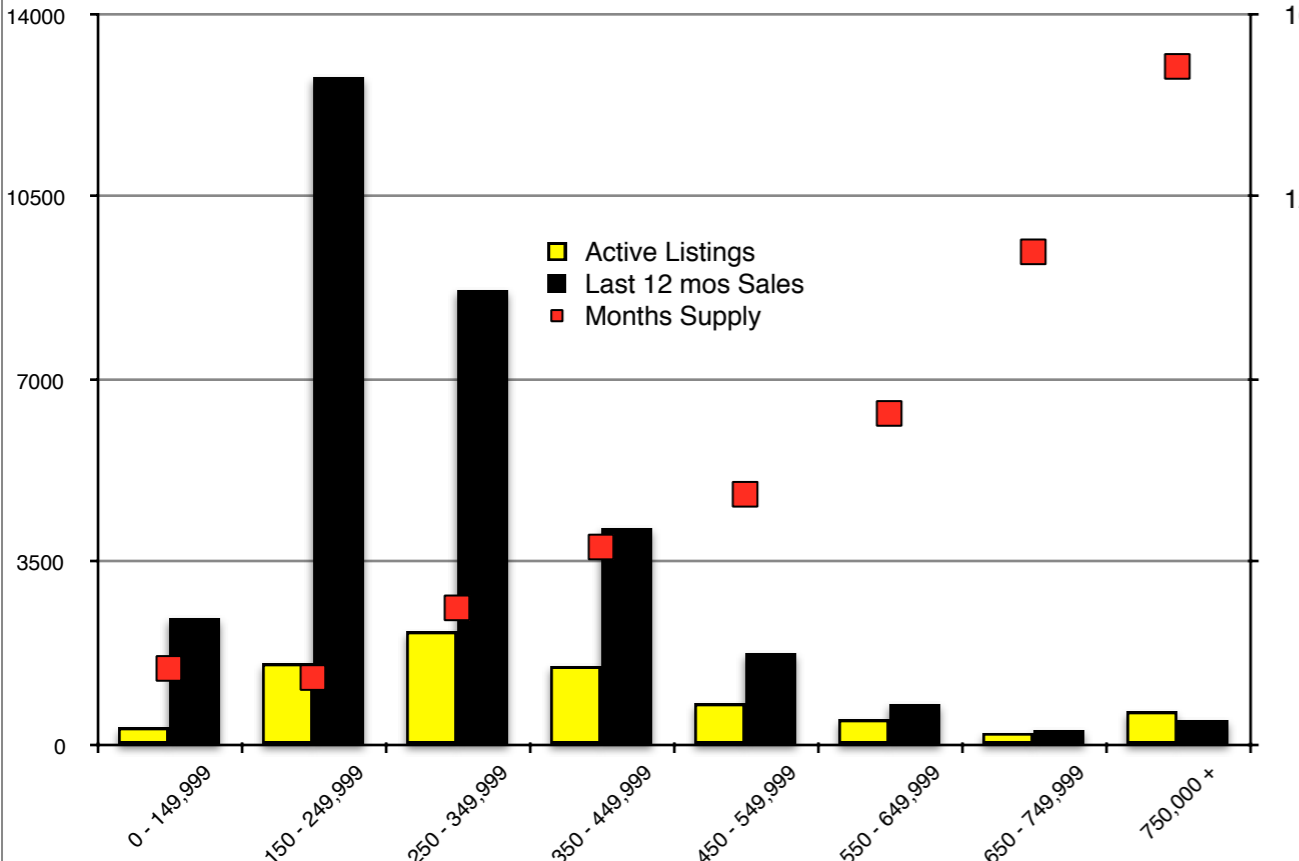

INDICATORS

DECEMBER 2018

NORTH GEORGIA - December 2018

Banks County - December 2018

Barrow County - December 2018

Cherokee County - December 2018

Dawson County - December 2018

Forsyth County - December 2018

Gwinnett County - December 2018

Habersham County - December 2018

Hall County - December 2018

Jackson County - December 2018

Lumpkin County - December 2018

Pickens County - December 2018

Rabun County - December 2018

Stephens County - December 2018

Walton County - December 2018

White County - December 2018