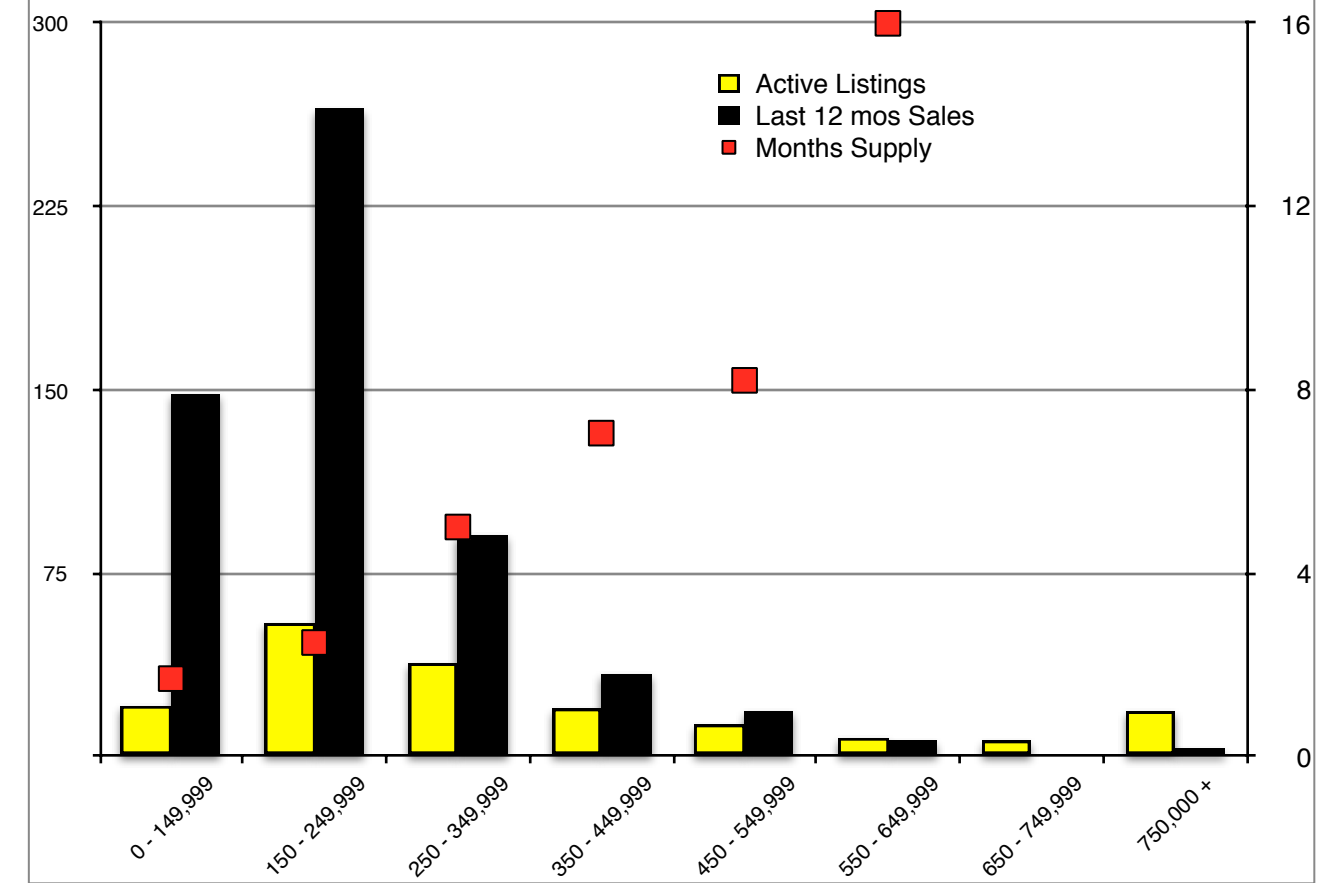

INDICATORS

DECEMBER 2019

NORTH GEORGIA - December 2019

Banks County - December 2019

Barrow County - December 2019

Cherokee County - December 2019

Note: N'dicators is a monthly publication of the The Norton Agency data from FMLS and GMLS sources we deem reliable. For more information contact info@gonorton.com
 Copyright Norton Native Intelligence 2019.

Dawson County - December 2019

Forsyth County - December 2019

Gwinnett County - December 2019

Habersham County - December 2019

Rabun County - December 2019

Stephens County - December 2019

Walton County - December 2019

White County - December 2019