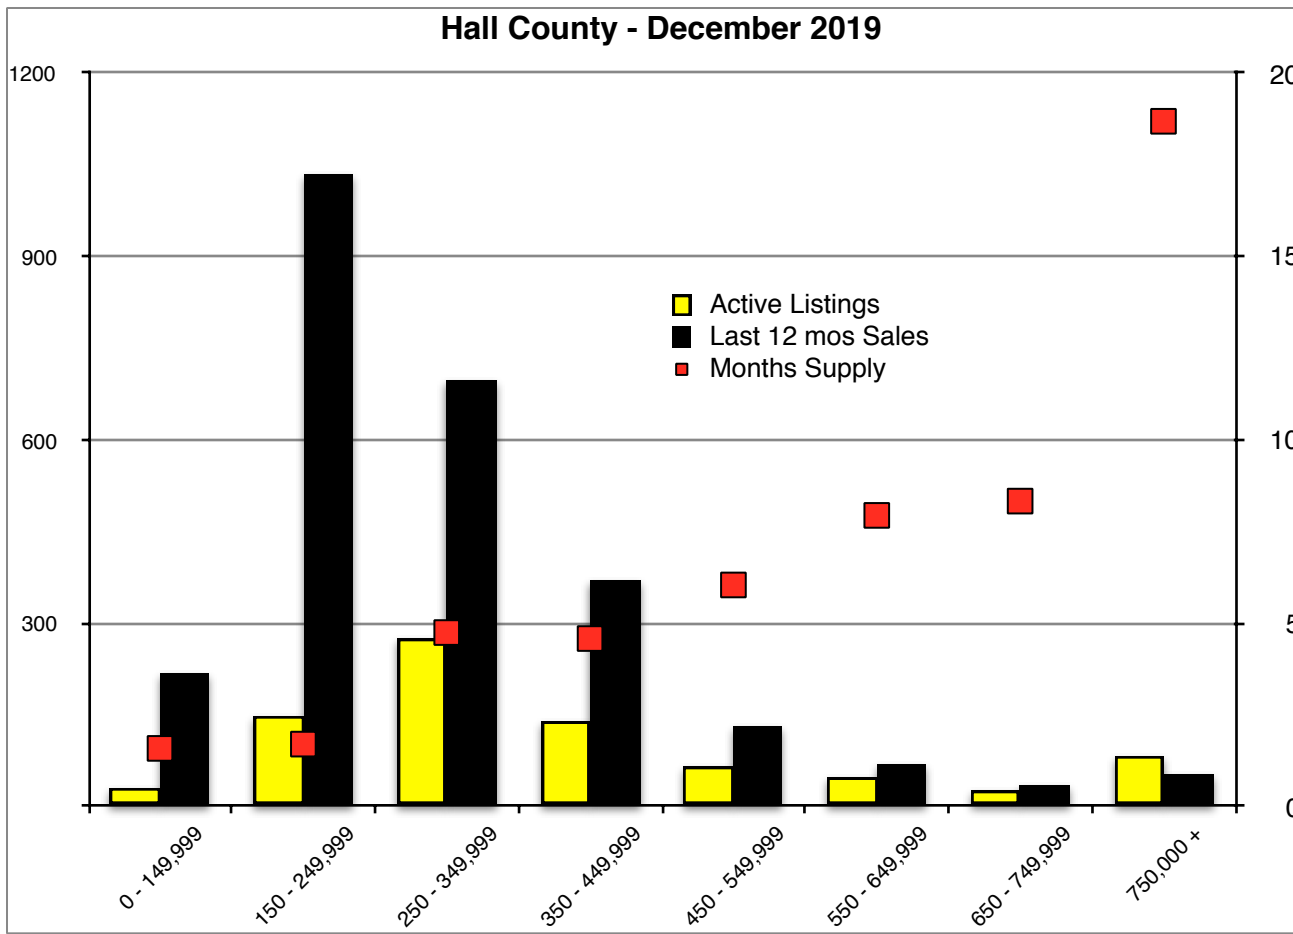

INDICATORS

DECEMBER 2019

NORTH GEORGIA - December 2019

Banks County - December 2019

Barrow County - December 2019

Cherokee County - December 2019

Note: N'dicators is a monthly publication of the The Norton Agency data from FMLS and GMLS sources we deem reliable. For more information contact info@gonorton.com
 Copyright Norton Native Intelligence 2019.

Dawson County - December 2019

Forsyth County - December 2019

Gwinnett County - December 2019

Habersham County - December 2019

Rabun County - December 2019

Stephens County - December 2019

Walton County - December 2019

White County - December 2019