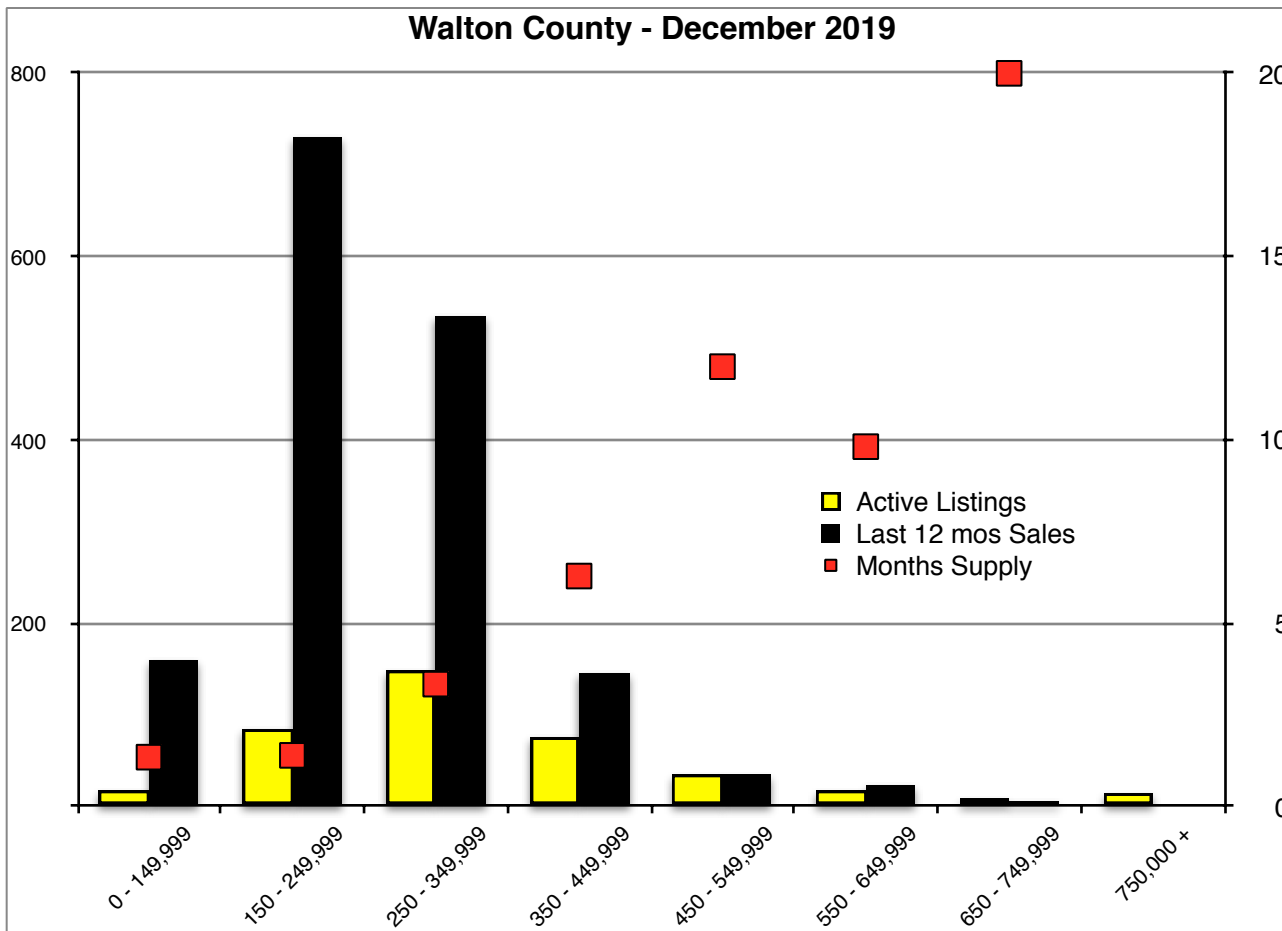

INDICATORS

DECEMBER 2019

NORTH GEORGIA - December 2019

Banks County - December 2019

Barrow County - December 2019

Cherokee County - December 2019

Note: N'dicators is a monthly publication of the The Norton Agency data from FMLS and GMLS sources we deem reliable. For more information contact info@gonorton.com
 Copyright Norton Native Intelligence 2019.

Dawson County - December 2019

Forsyth County - December 2019

Gwinnett County - December 2019

Habersham County - December 2019

Rabun County - December 2019

Stephens County - December 2019

Walton County - December 2019

White County - December 2019