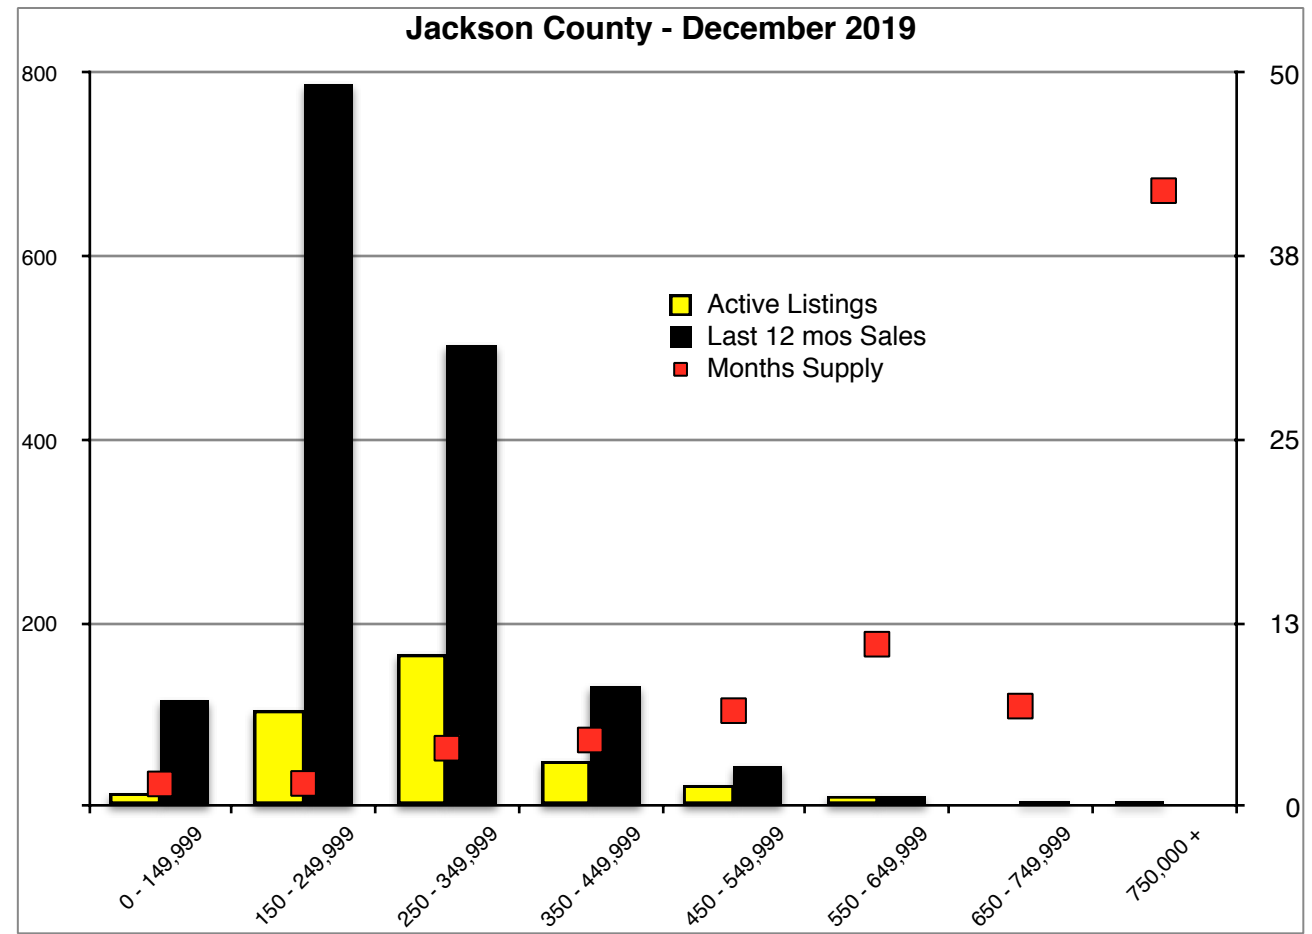

INDICATORS

DECEMBER 2019

NORTH GEORGIA - December 2019

Banks County - December 2019

Barrow County - December 2019

Cherokee County - December 2019

Note: N'dicators is a monthly publication of the The Norton Agency data from FMLS and GMLS sources we deem reliable. For more information contact info@gonorton.com
 Copyright Norton Native Intelligence 2019.

Dawson County - December 2019

Forsyth County - December 2019

Gwinnett County - December 2019

Habersham County - December 2019

Rabun County - December 2019

Stephens County - December 2019

Walton County - December 2019

White County - December 2019