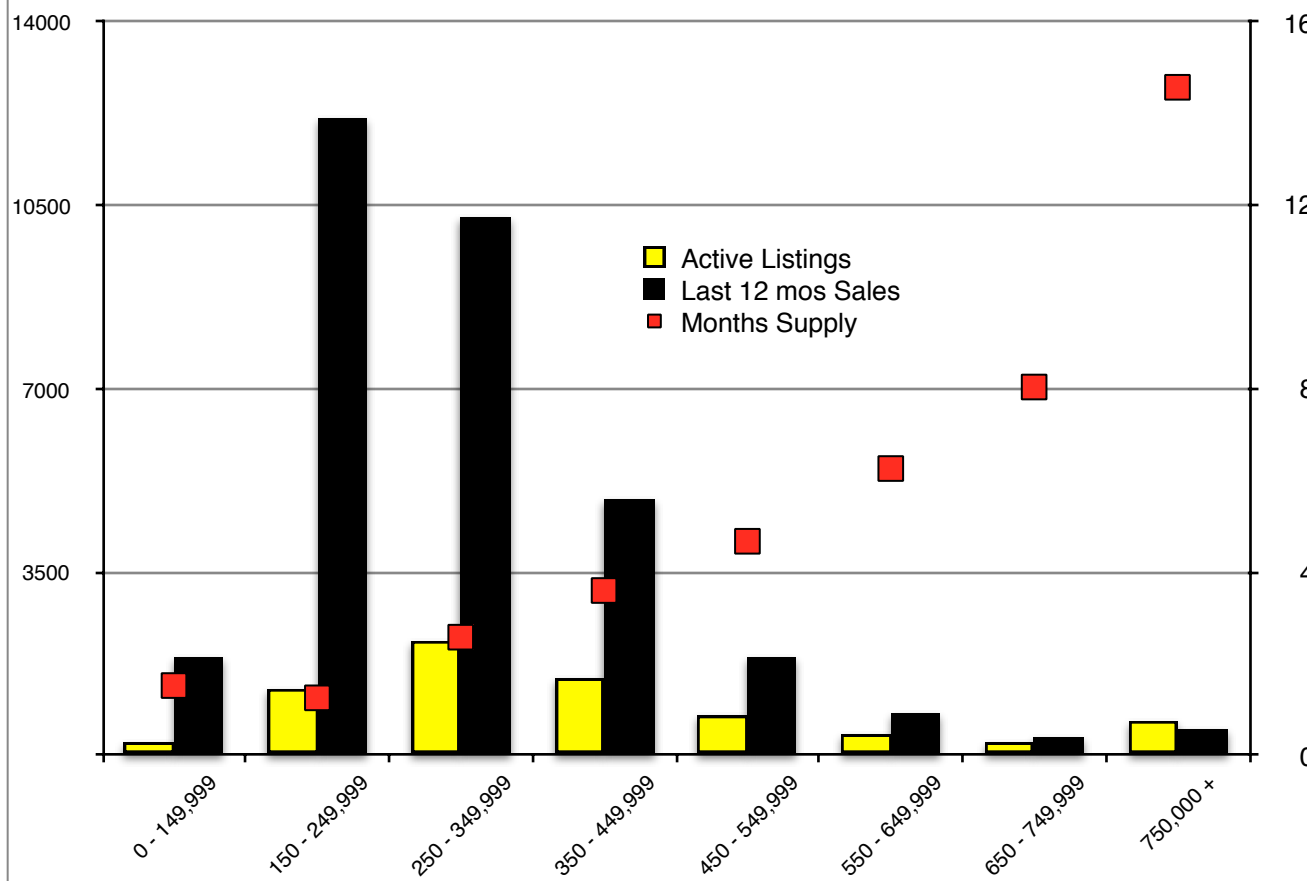

INDICATORS

DECEMBER 2019

NORTH GEORGIA - December 2019

Banks County - December 2019

Barrow County - December 2019

Cherokee County - December 2019

Note: N'dicators is a monthly publication of the The Norton Agency data from FMLS and GMLS sources we deem reliable. For more information contact info@gonorton.com
 Copyright Norton Native Intelligence 2019.

Dawson County - December 2019

Forsyth County - December 2019

Gwinnett County - December 2019

Habersham County - December 2019

Rabun County - December 2019

Stephens County - December 2019

Walton County - December 2019