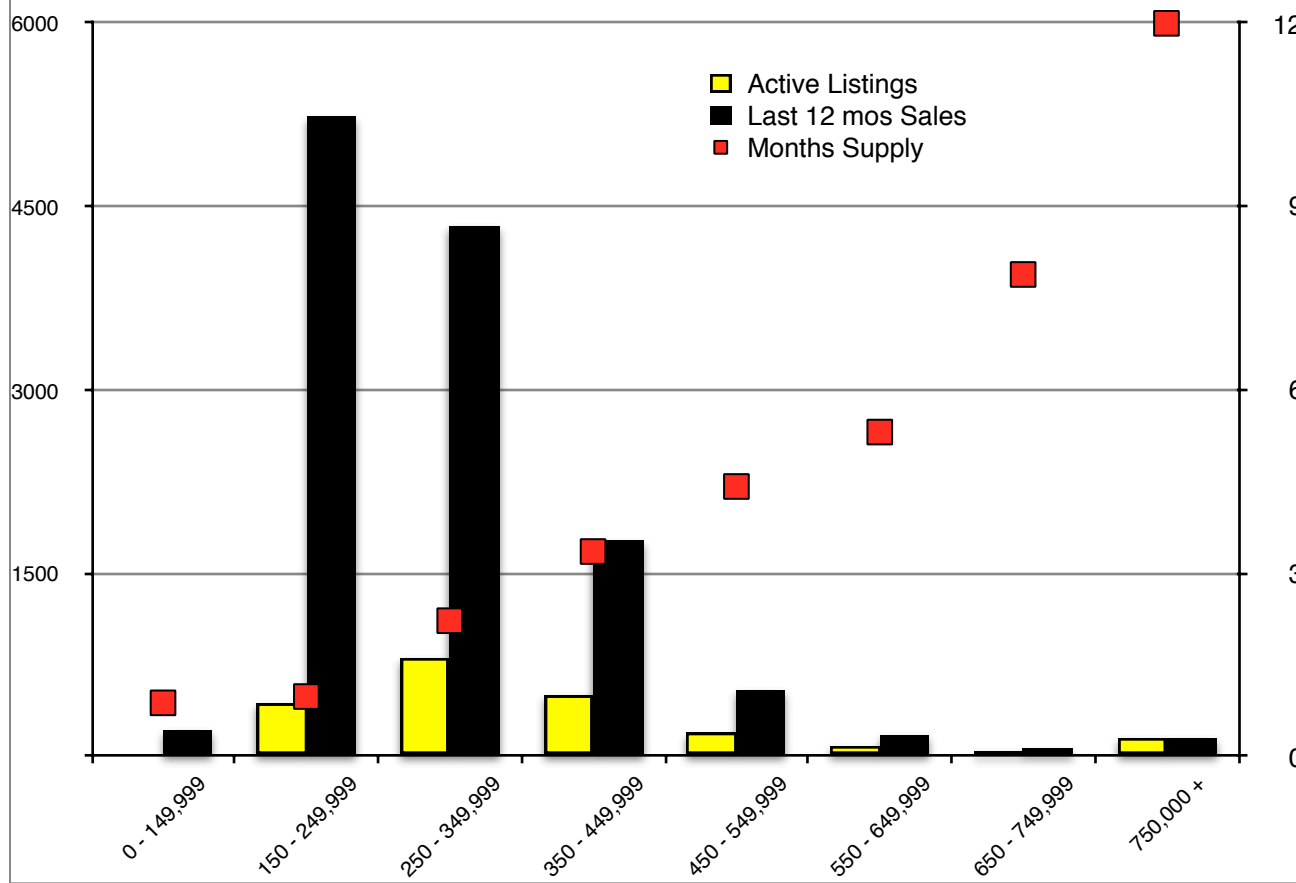

INDICATORS

DECEMBER 2019

NORTH GEORGIA - December 2019

Banks County - December 2019

Barrow County - December 2019

Cherokee County - December 2019

Note: N'dicators is a monthly publication of the The Norton Agency data from FMLS and GMLS sources we deem reliable. For more information contact info@gonorton.com
 Copyright Norton Native Intelligence 2019.

Dawson County - December 2019

Forsyth County - December 2019

Gwinnett County - December 2019

Habersham County - December 2019

Rabun County - December 2019

Stephens County - December 2019

Walton County - December 2019

White County - December 2019