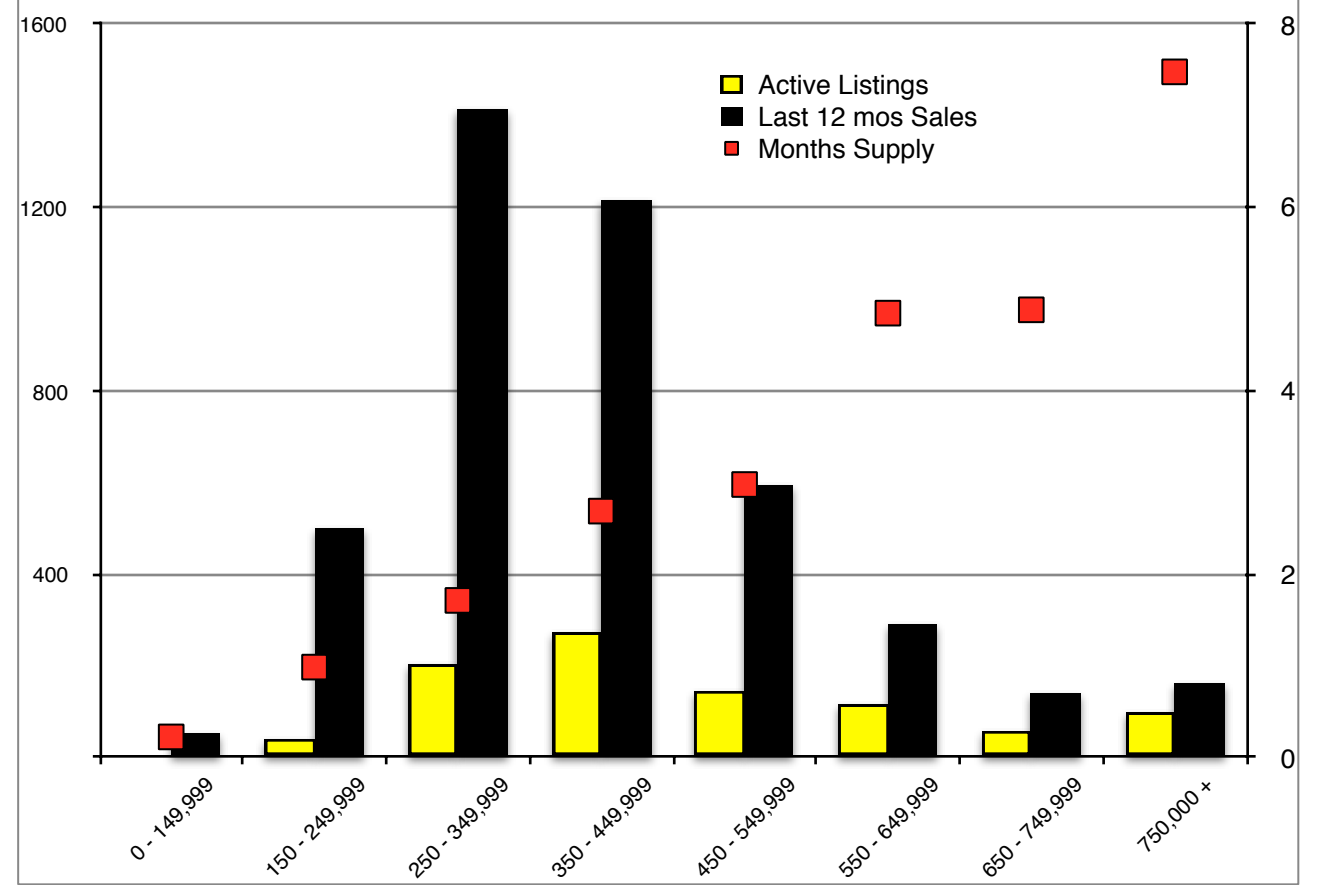

INDICATORS

DECEMBER 2019

NORTH GEORGIA - December 2019

Banks County - December 2019

Barrow County - December 2019

Cherokee County - December 2019

Note: N'dicators is a monthly publication of the The Norton Agency data from FMLS and GMLS sources we deem reliable. For more information contact info@gonorton.com
 Copyright Norton Native Intelligence 2019.

Dawson County - December 2019

Forsyth County - December 2019

Gwinnett County - December 2019

Habersham County - December 2019

Rabun County - December 2019

Stephens County - December 2019

Walton County - December 2019

White County - December 2019