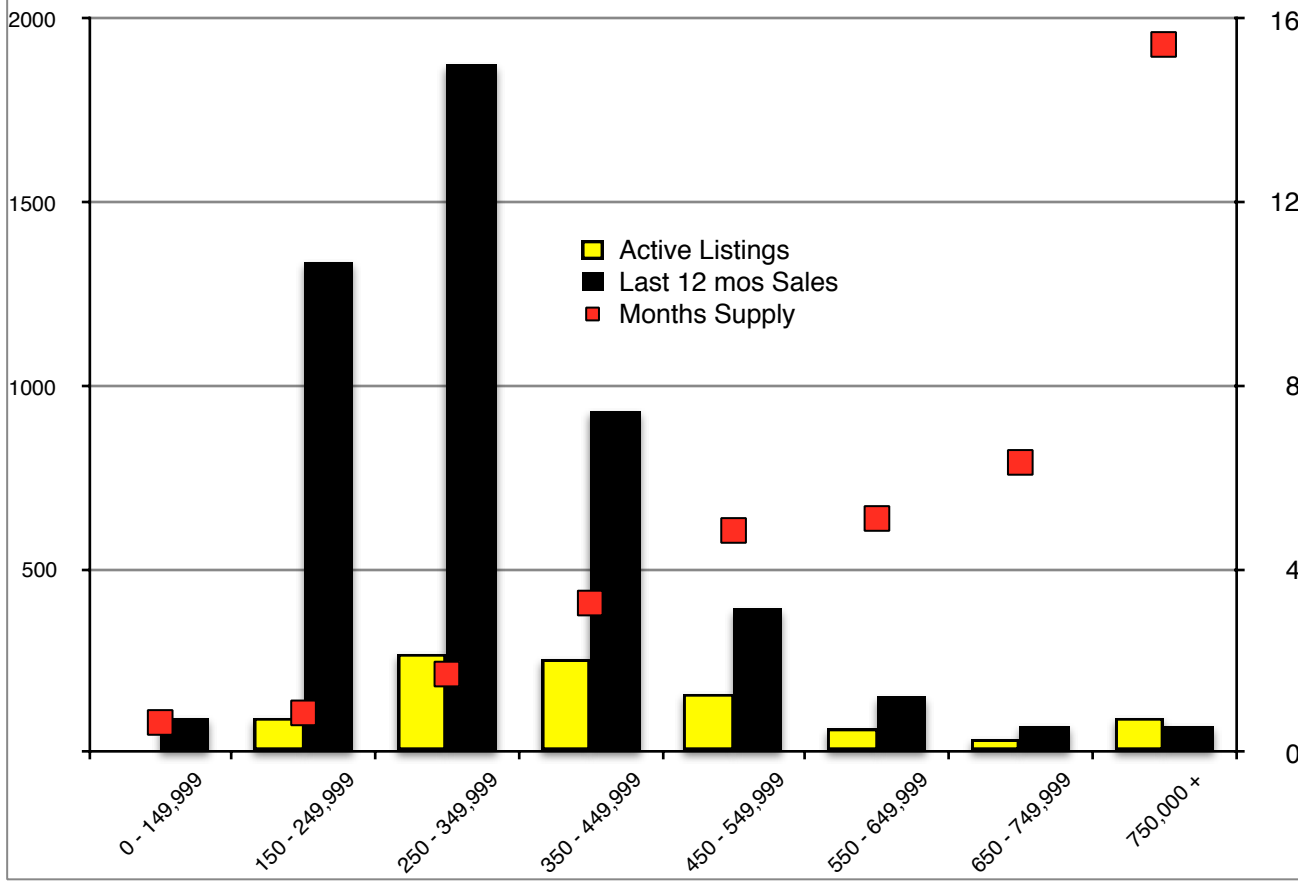

INDICATORS

DECEMBER 2019

NORTH GEORGIA - December 2019

Banks County - December 2019

Barrow County - December 2019

Cherokee County - December 2019

Note: N'dicators is a monthly publication of the The Norton Agency data from FMLS and GMLS sources we deem reliable. For more information contact info@gonorton.com
 Copyright Norton Native Intelligence 2019.

Dawson County - December 2019

Forsyth County - December 2019

Gwinnett County - December 2019

Habersham County - December 2019

Rabun County - December 2019

Stephens County - December 2019

Walton County - December 2019

White County - December 2019