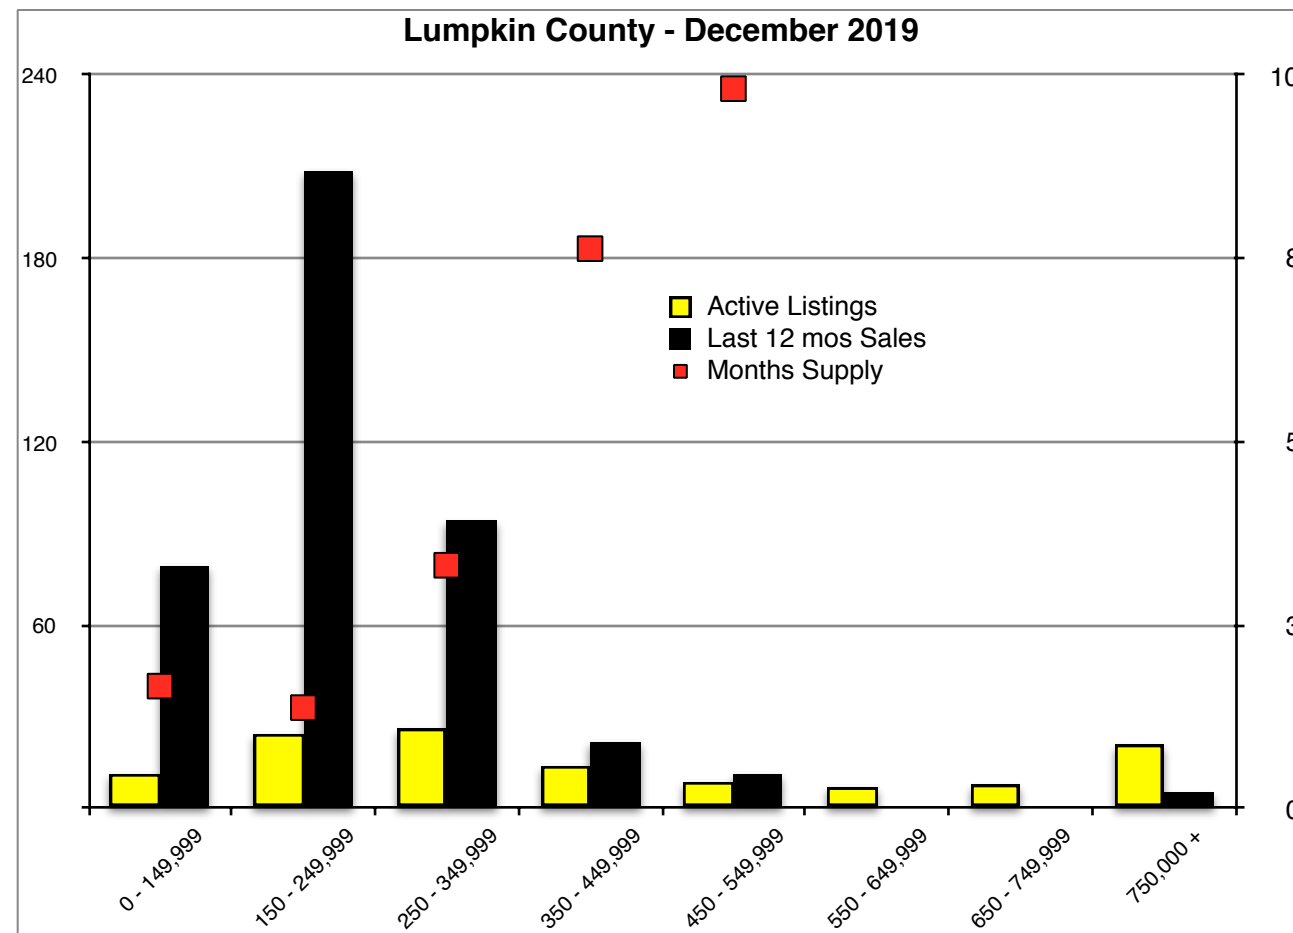

INDICATORS

DECEMBER 2019

NORTH GEORGIA - December 2019

Banks County - December 2019

Barrow County - December 2019

Cherokee County - December 2019

Note: N'dicators is a monthly publication of the The Norton Agency data from FMLS and GMLS sources we deem reliable. For more information contact info@gonorton.com
 Copyright Norton Native Intelligence 2019.

Dawson County - December 2019

Forsyth County - December 2019

Gwinnett County - December 2019

Habersham County - December 2019

Rabun County - December 2019

Stephens County - December 2019

Walton County - December 2019

White County - December 2019