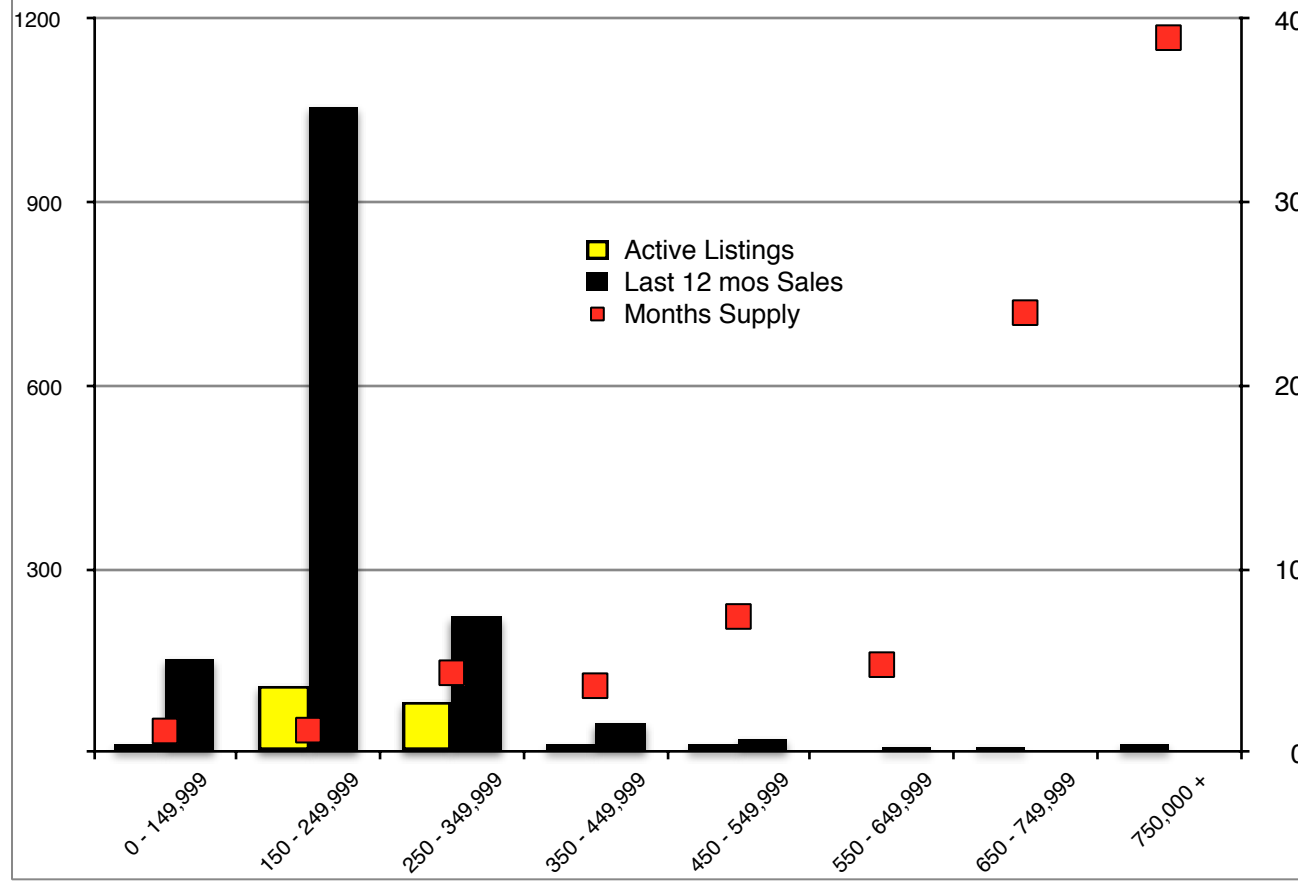

INDICATORS

DECEMBER 2019

NORTH GEORGIA - December 2019

Banks County - December 2019

Barrow County - December 2019

Cherokee County - December 2019

Note: N'dicators is a monthly publication of the The Norton Agency data from FMLS and GMLS sources we deem reliable. For more information contact info@gonorton.com
 Copyright Norton Native Intelligence 2019.

Dawson County - December 2019

Forsyth County - December 2019

Gwinnett County - December 2019

Habersham County - December 2019

Rabun County - December 2019

Stephens County - December 2019

Walton County - December 2019

White County - December 2019