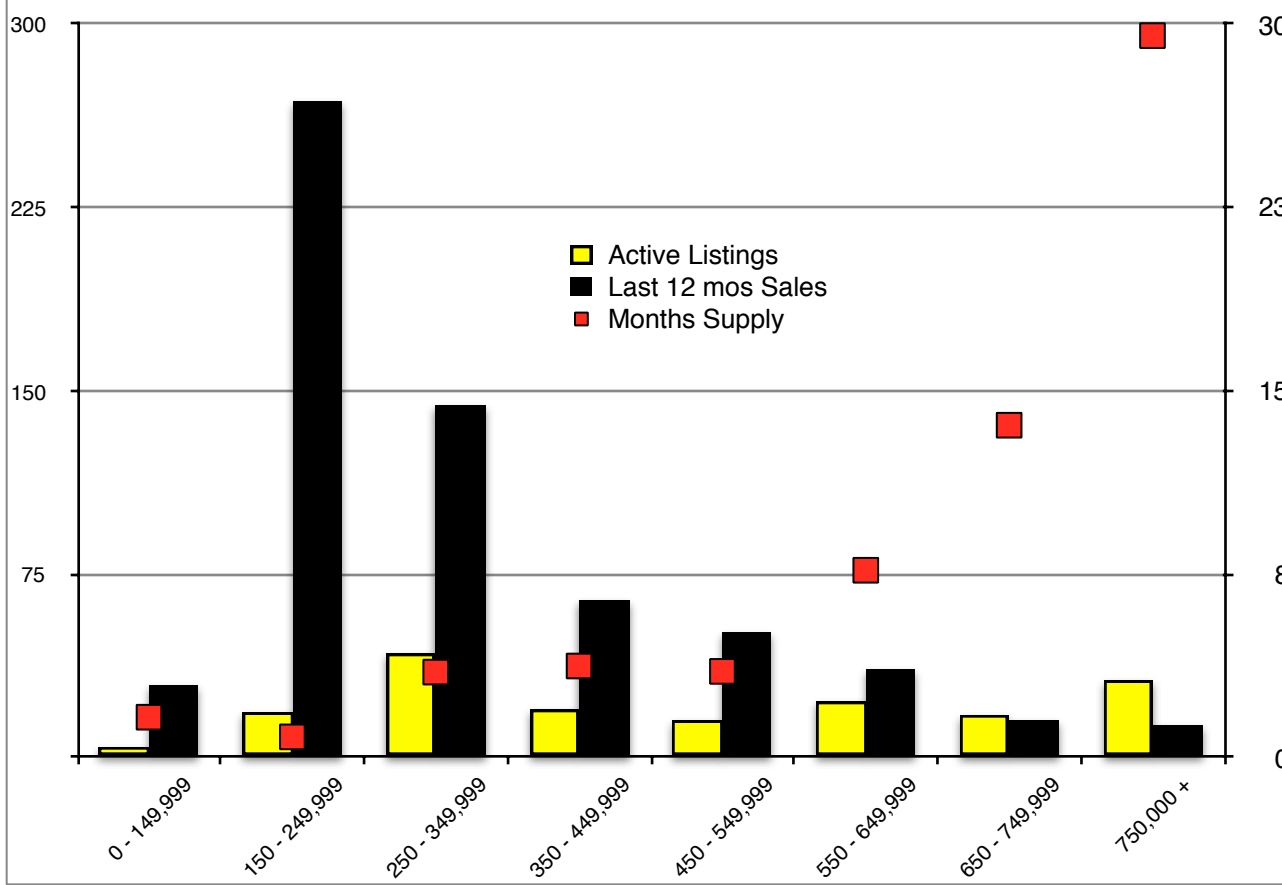

INDICATORS

DECEMBER 2019

NORTH GEORGIA - December 2019

Banks County - December 2019

Barrow County - December 2019

Cherokee County - December 2019

Note: N'dicators is a monthly publication of the The Norton Agency data from FMLS and GMLS sources we deem reliable. For more information contact info@gonorton.com
 Copyright Norton Native Intelligence 2019.

Dawson County - December 2019

Forsyth County - December 2019

Gwinnett County - December 2019

Habersham County - December 2019

Rabun County - December 2019

Stephens County - December 2019

Walton County - December 2019

White County - December 2019