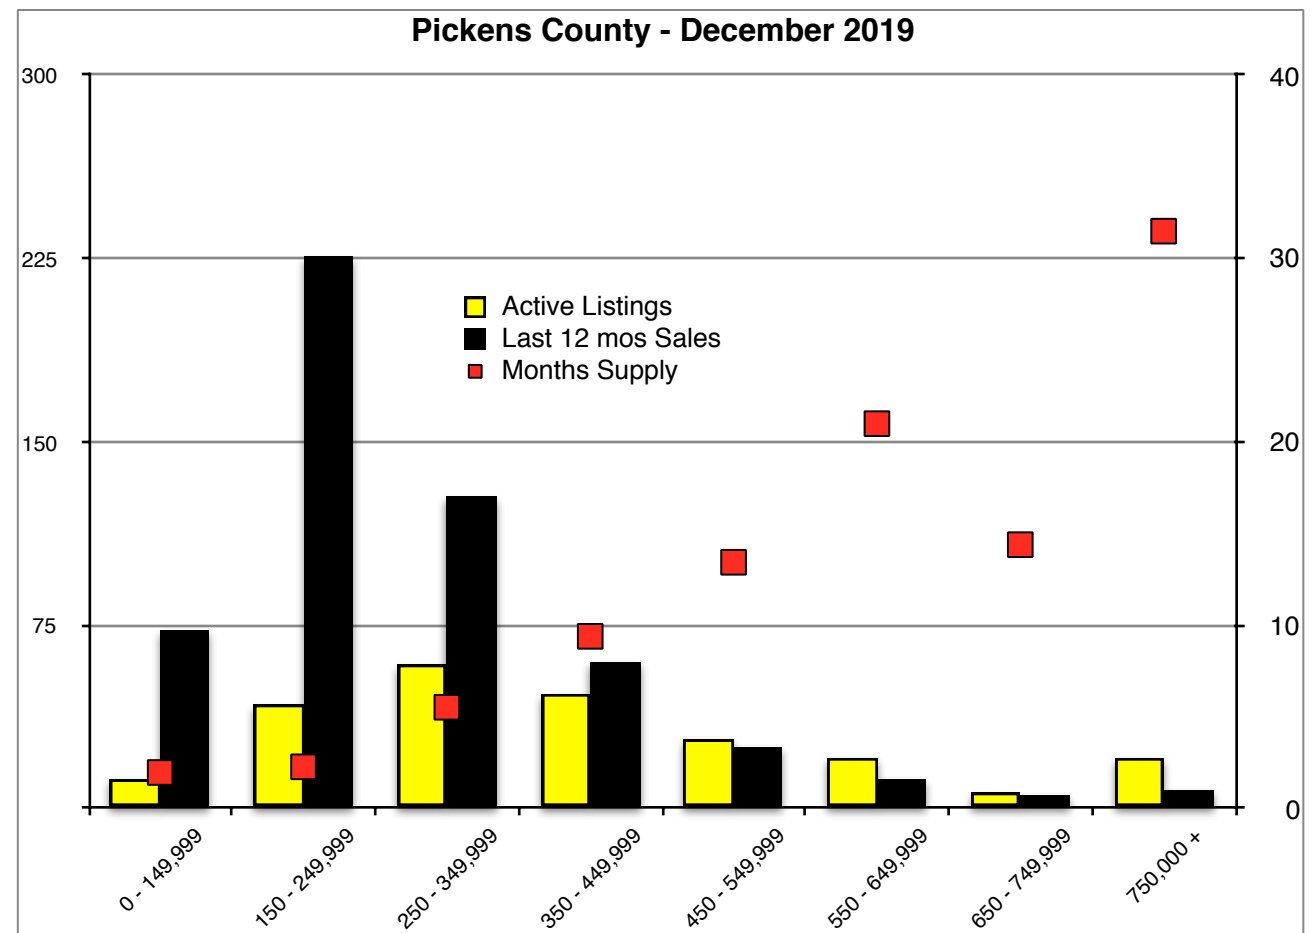

INDICATORS

DECEMBER 2019

NORTH GEORGIA - December 2019

Banks County - December 2019

Barrow County - December 2019

Cherokee County - December 2019

Note: N'dicators is a monthly publication of the The Norton Agency data from FMLS and GMLS sources we deem reliable. For more information contact info@gonorton.com
 Copyright Norton Native Intelligence 2019.

Dawson County - December 2019

Forsyth County - December 2019

Gwinnett County - December 2019

Habersham County - December 2019

Rabun County - December 2019

Stephens County - December 2019

Walton County - December 2019

White County - December 2019