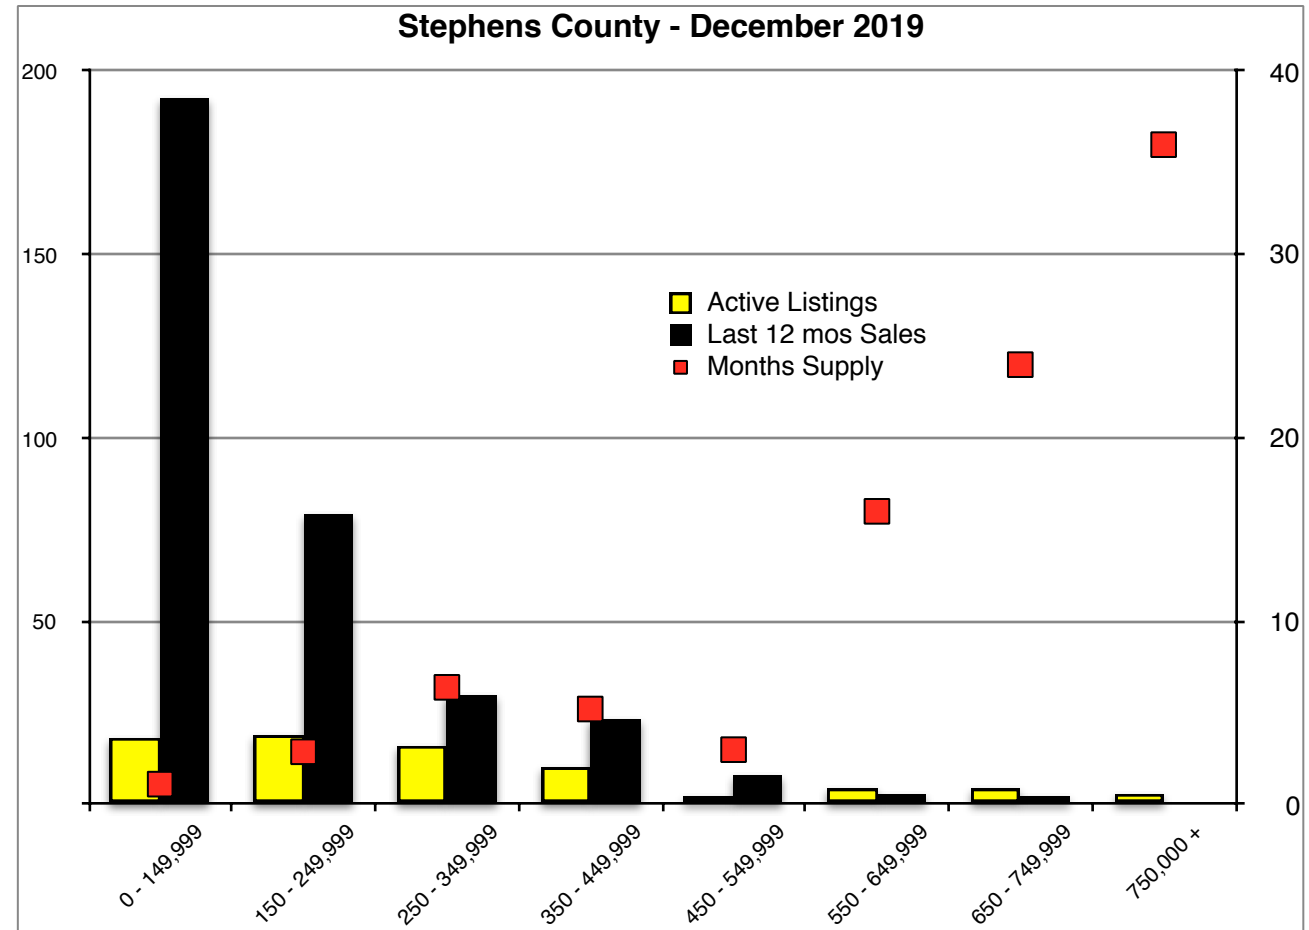

INDICATORS

DECEMBER 2019

NORTH GEORGIA - December 2019

Banks County - December 2019

Barrow County - December 2019

Cherokee County - December 2019

Note: N'dicators is a monthly publication of the The Norton Agency data from FMLS and GMLS sources we deem reliable. For more information contact info@gonorton.com
 Copyright Norton Native Intelligence 2019.

Dawson County - December 2019

Forsyth County - December 2019

Gwinnett County - December 2019

Habersham County - December 2019

Rabun County - December 2019

Stephens County - December 2019

Walton County - December 2019

White County - December 2019