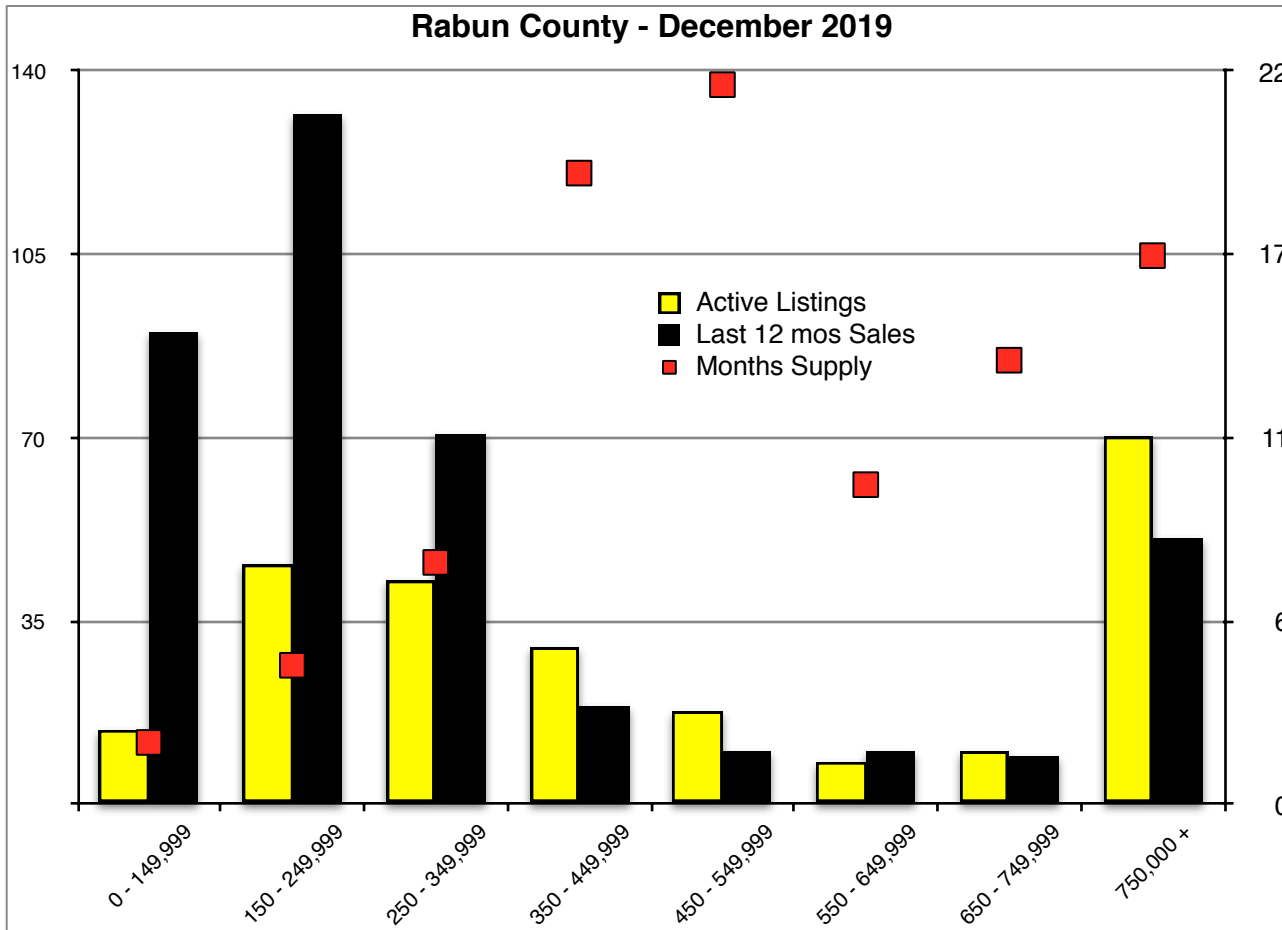

INDICATORS

DECEMBER 2019

NORTH GEORGIA - December 2019

Banks County - December 2019

Barrow County - December 2019

Cherokee County - December 2019

Note: N'dicators is a monthly publication of the The Norton Agency data from FMLS and GMLS sources we deem reliable. For more information contact info@gonorton.com
 Copyright Norton Native Intelligence 2019.

Dawson County - December 2019

Forsyth County - December 2019

Gwinnett County - December 2019

Habersham County - December 2019

Rabun County - December 2019

Stephens County - December 2019

Walton County - December 2019

White County - December 2019