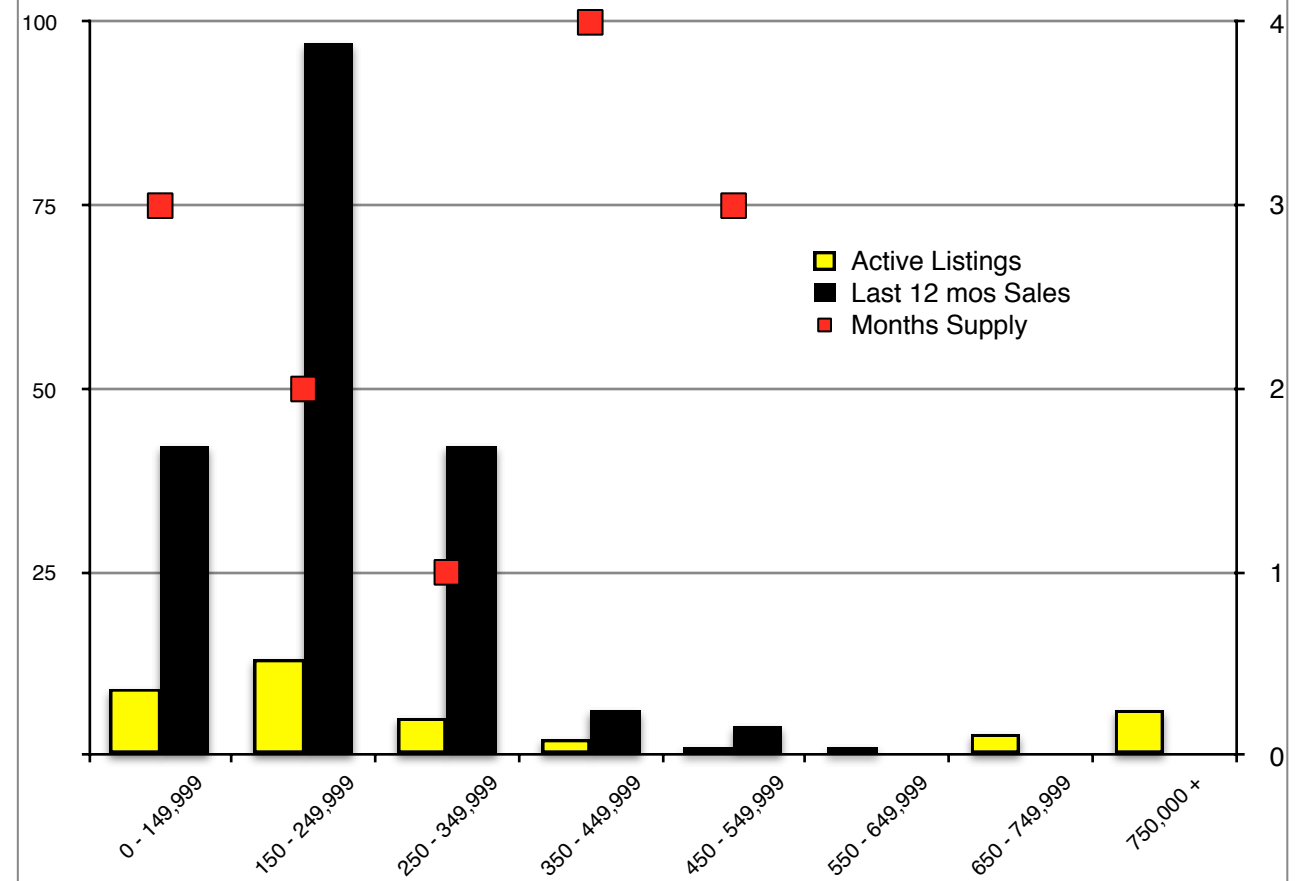

INDICATORS

DECEMBER 2019

NORTH GEORGIA - December 2019

Banks County - December 2019

Barrow County - December 2019

Cherokee County - December 2019

Note: N'dicators is a monthly publication of the The Norton Agency data from FMLS and GMLS sources we deem reliable. For more information contact info@gonorton.com
 Copyright Norton Native Intelligence 2019.

Dawson County - December 2019

Forsyth County - December 2019

Gwinnett County - December 2019

Habersham County - December 2019

Rabun County - December 2019

Stephens County - December 2019

Walton County - December 2019

White County - December 2019