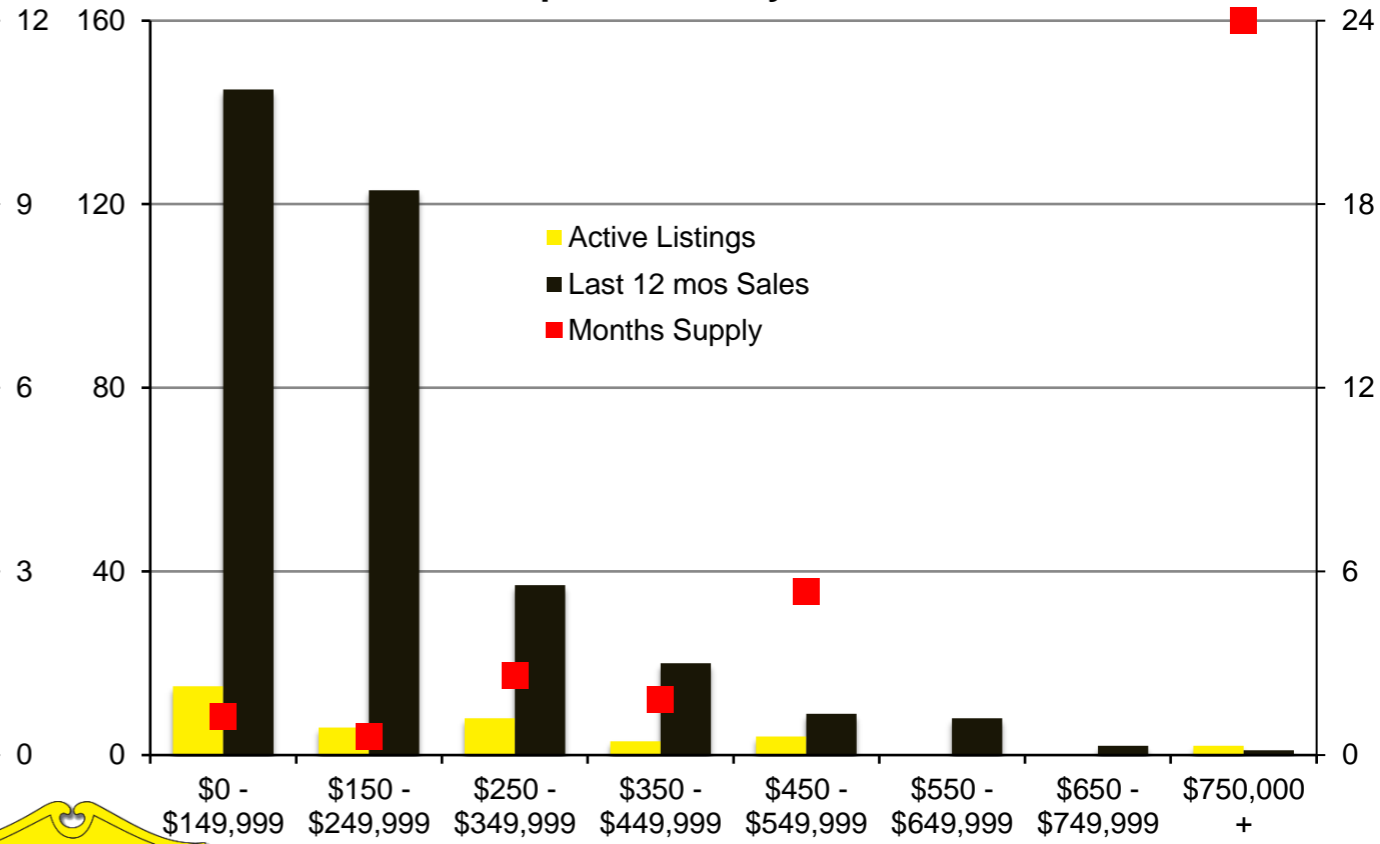

N INDICATORS

DECEMBER 2020

NORTH GEORGIA – DECEMBER 2020

Banks County - December 2020

Barrow County - December 2020

Cherokee County - December 2020

Dawson County - December 2020

Forsyth County - December 2020

Franklin County - December 2020

Gwinnett County - December 2020

Habersham County - December 2020

Hall County - December 2020

Jackson County - December 2020

Lumpkin County - December 2020

Pickens County - December 2020

Rabun County - December 2020

Stephens County - December 2020

Walton County - December 2020

White County - December 2020