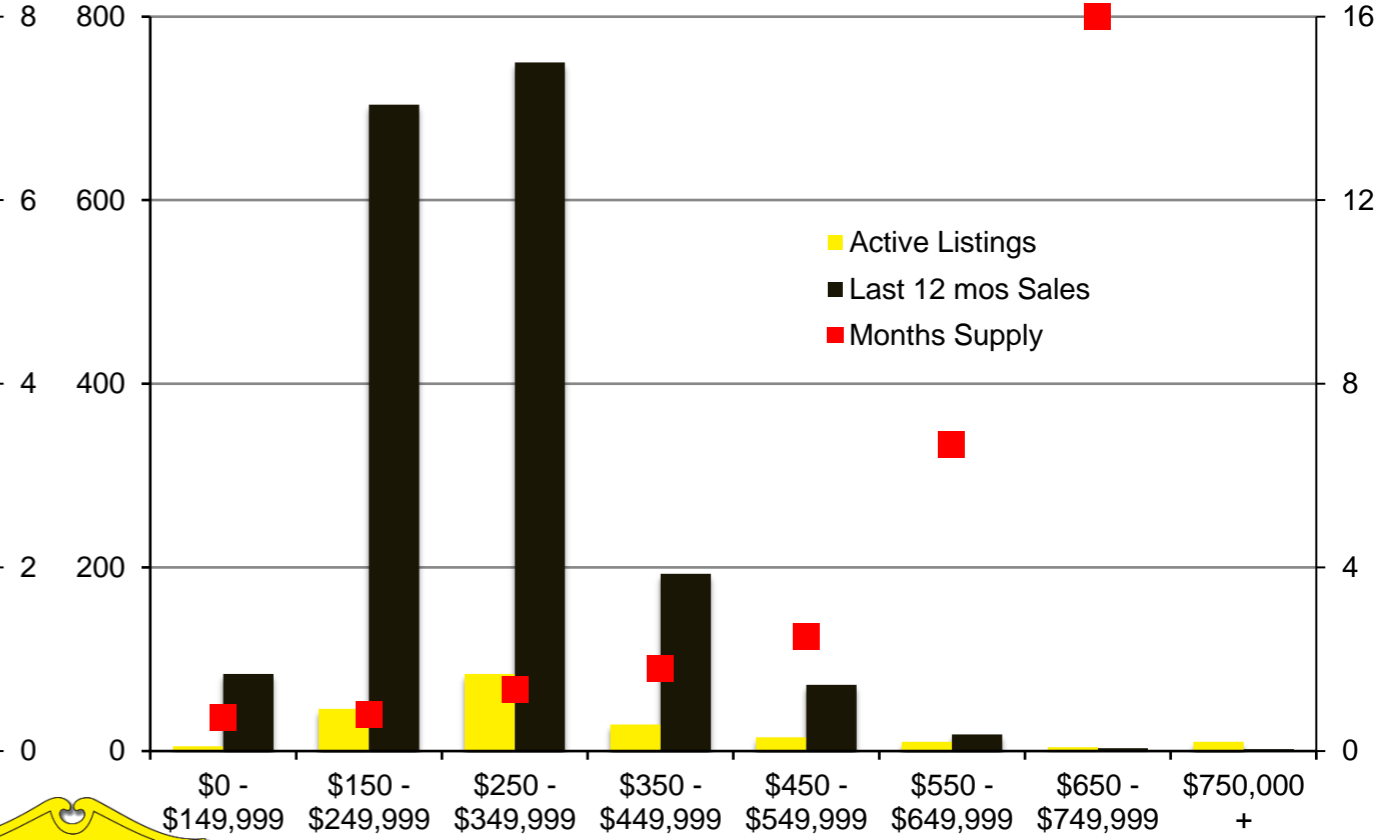

N INDICATORS

DECEMBER 2020

NORTH GEORGIA – DECEMBER 2020

Banks County - December 2020

Barrow County - December 2020

Cherokee County - December 2020

Dawson County - December 2020

Forsyth County - December 2020

Franklin County - December 2020

Gwinnett County - December 2020

Habersham County - December 2020

Hall County - December 2020

Jackson County - December 2020

Lumpkin County - December 2020

Pickens County - December 2020

Rabun County - December 2020

Stephens County - December 2020

Walton County - December 2020

White County - December 2020