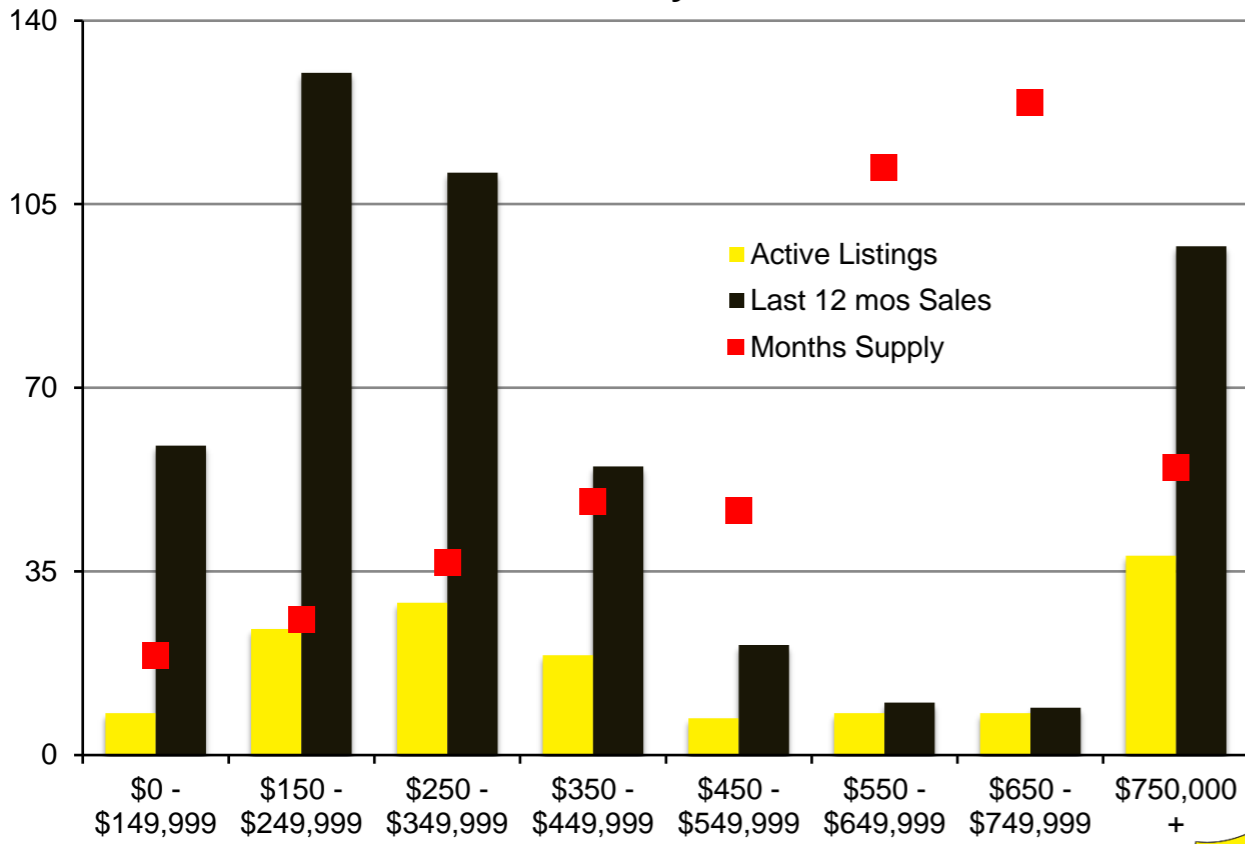

N INDICATORS

DECEMBER 2020

NORTH GEORGIA – DECEMBER 2020

Banks County - December 2020

Barrow County - December 2020

Cherokee County - December 2020

Dawson County - December 2020

Forsyth County - December 2020

Franklin County - December 2020

Gwinnett County - December 2020

Habersham County - December 2020

Hall County - December 2020

Jackson County - December 2020

Lumpkin County - December 2020

Pickens County - December 2020

Rabun County - December 2020

Stephens County - December 2020

Walton County - December 2020

White County - December 2020