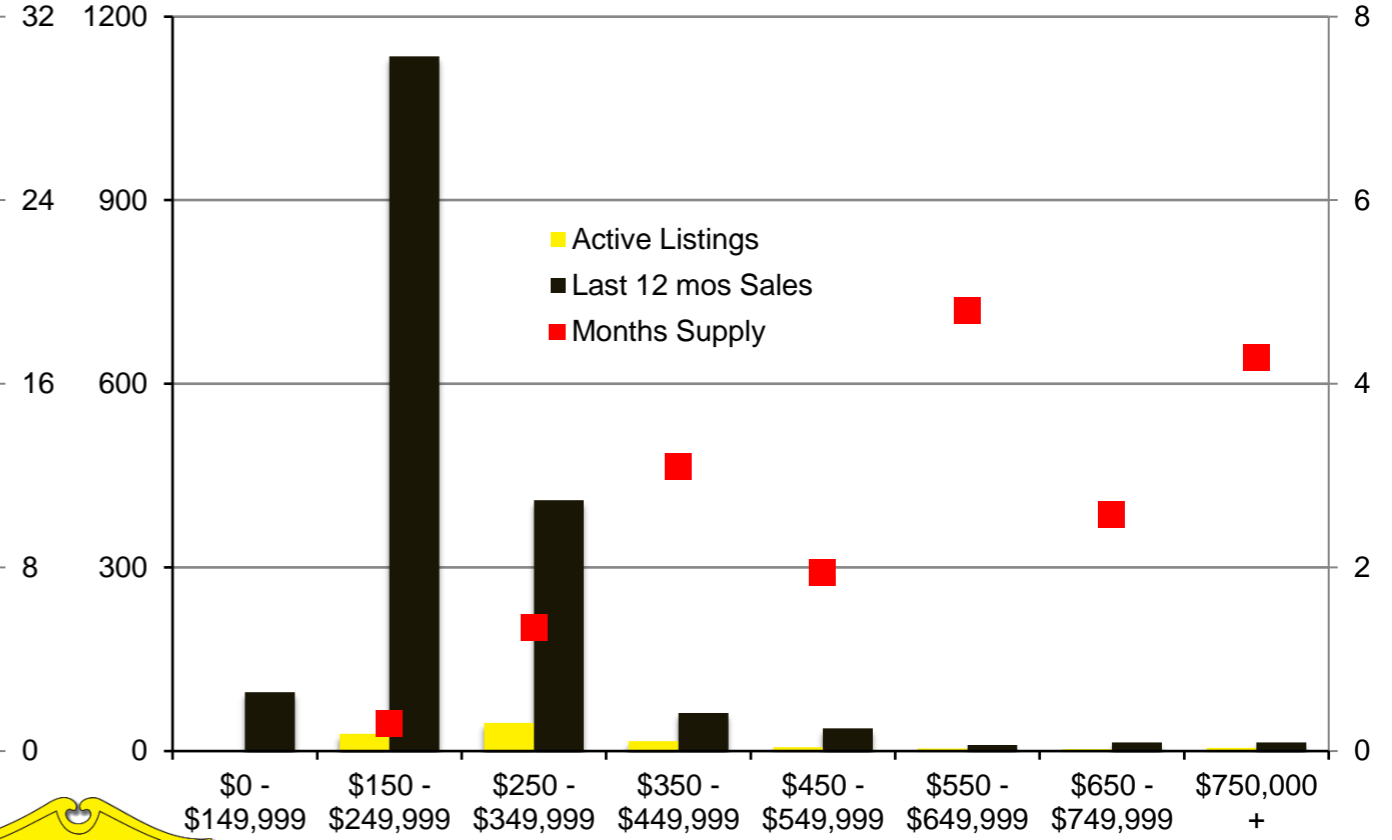

N INDICATORS

DECEMBER 2020

NORTH GEORGIA – DECEMBER 2020

Banks County - December 2020

Barrow County - December 2020

Cherokee County - December 2020

Dawson County - December 2020

Forsyth County - December 2020

Franklin County - December 2020

Gwinnett County - December 2020

Habersham County - December 2020

Hall County - December 2020

Jackson County - December 2020

Lumpkin County - December 2020

Pickens County - December 2020

Rabun County - December 2020

Stephens County - December 2020

Walton County - December 2020

White County - December 2020