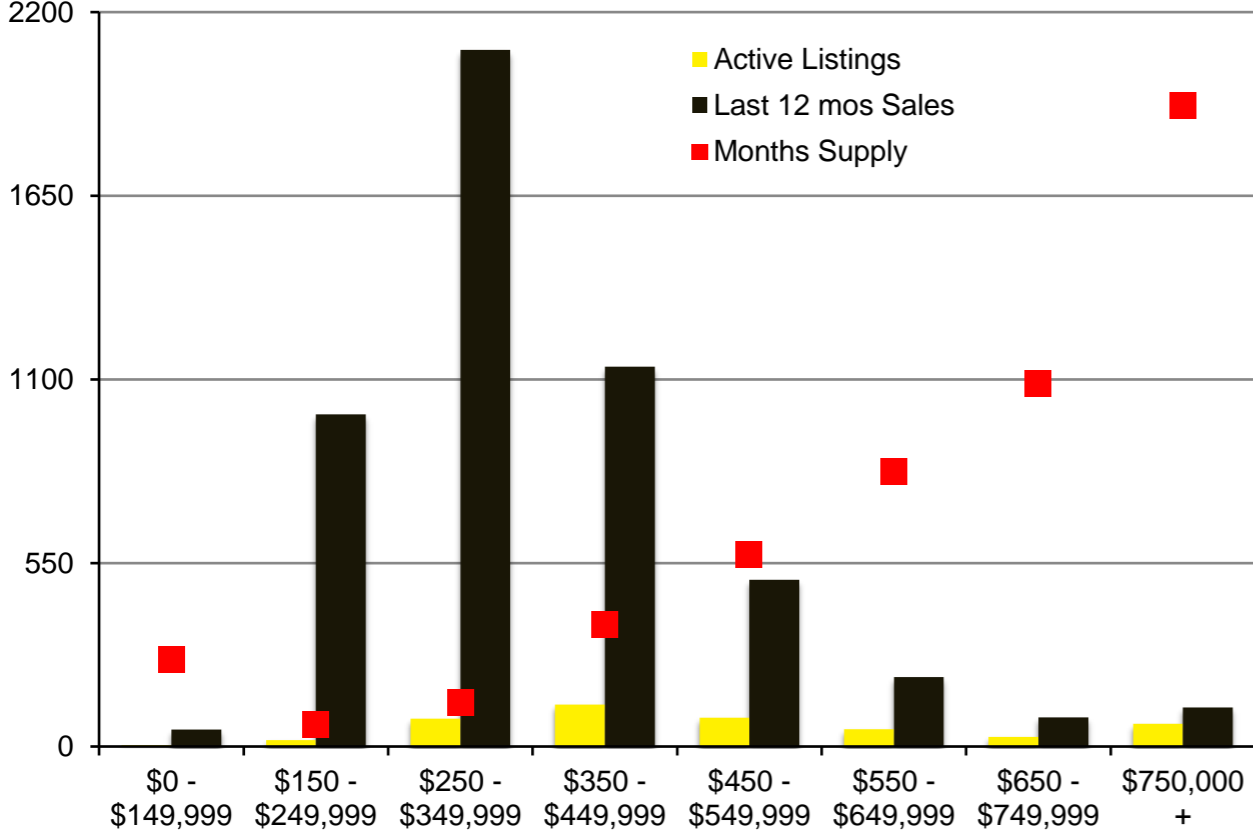

N INDICATORS

DECEMBER 2020

NORTH GEORGIA – DECEMBER 2020

Banks County - December 2020

Barrow County - December 2020

Cherokee County - December 2020

Dawson County - December 2020

Forsyth County - December 2020

Franklin County - December 2020

Gwinnett County - December 2020

Habersham County - December 2020

Hall County - December 2020

Jackson County - December 2020

Lumpkin County - December 2020

Pickens County - December 2020

Rabun County - December 2020

Stephens County - December 2020

Walton County - December 2020

White County - December 2020