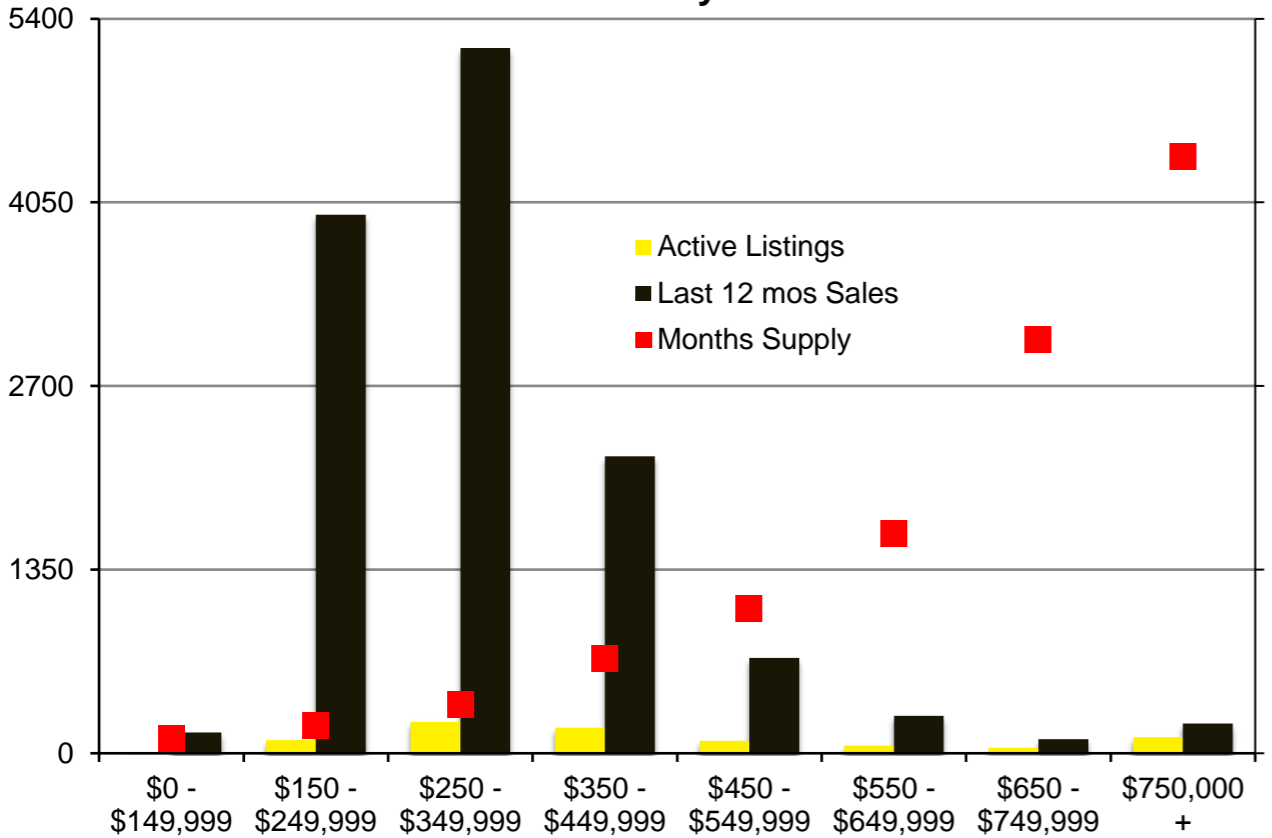

N INDICATORS

DECEMBER 2020

NORTH GEORGIA – DECEMBER 2020

Banks County - December 2020

Barrow County - December 2020

Cherokee County - December 2020

Dawson County - December 2020

Forsyth County - December 2020

Franklin County - December 2020

Gwinnett County - December 2020

Habersham County - December 2020

Hall County - December 2020

Jackson County - December 2020

Lumpkin County - December 2020

Pickens County - December 2020

Rabun County - December 2020

Stephens County - December 2020

Walton County - December 2020

White County - December 2020