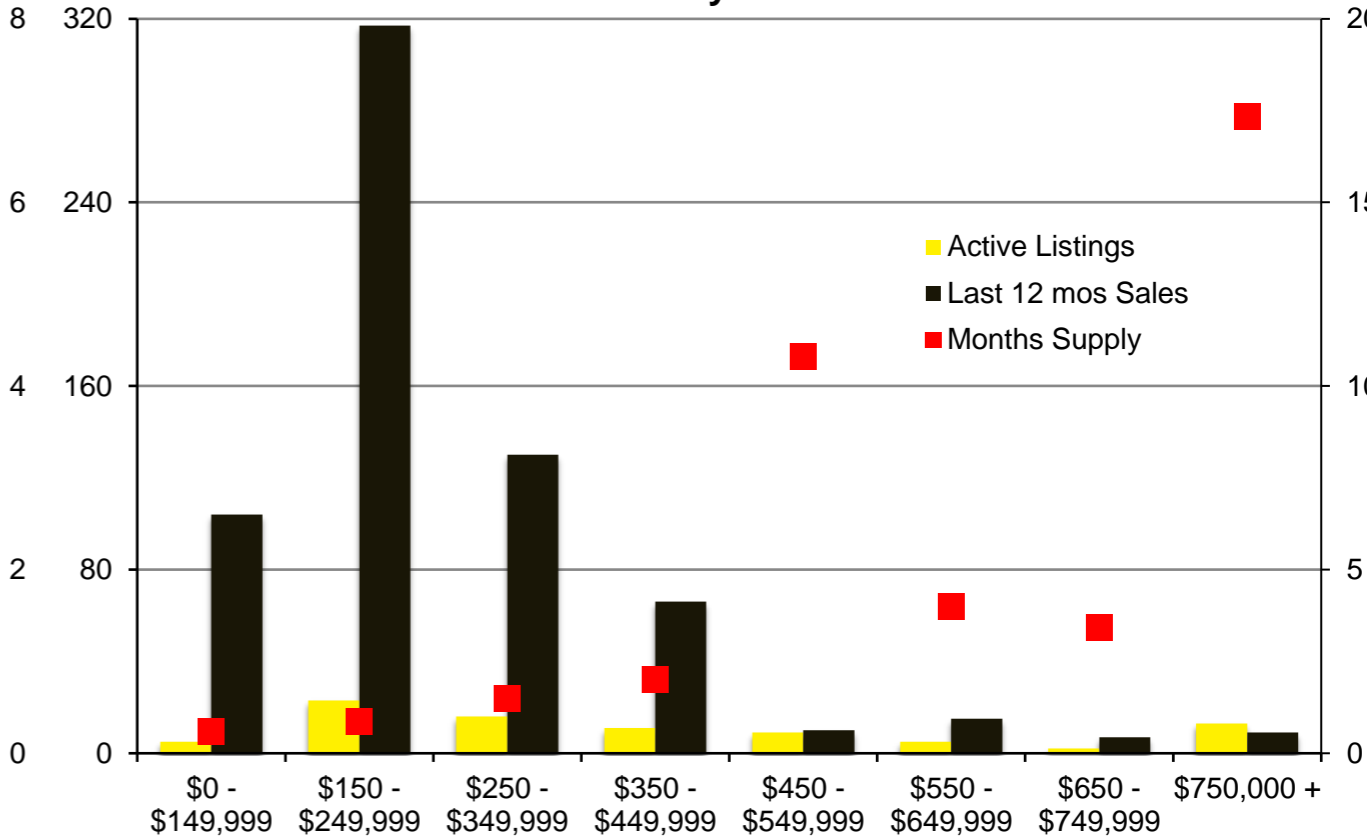

N INDICATORS

DECEMBER 2020

NORTH GEORGIA – DECEMBER 2020

Banks County - December 2020

Barrow County - December 2020

Cherokee County - December 2020

Dawson County - December 2020

Forsyth County - December 2020

Franklin County - December 2020

Gwinnett County - December 2020

Habersham County - December 2020

Hall County - December 2020

Jackson County - December 2020

Lumpkin County - December 2020

Pickens County - December 2020

Rabun County - December 2020

Stephens County - December 2020

Walton County - December 2020

White County - December 2020