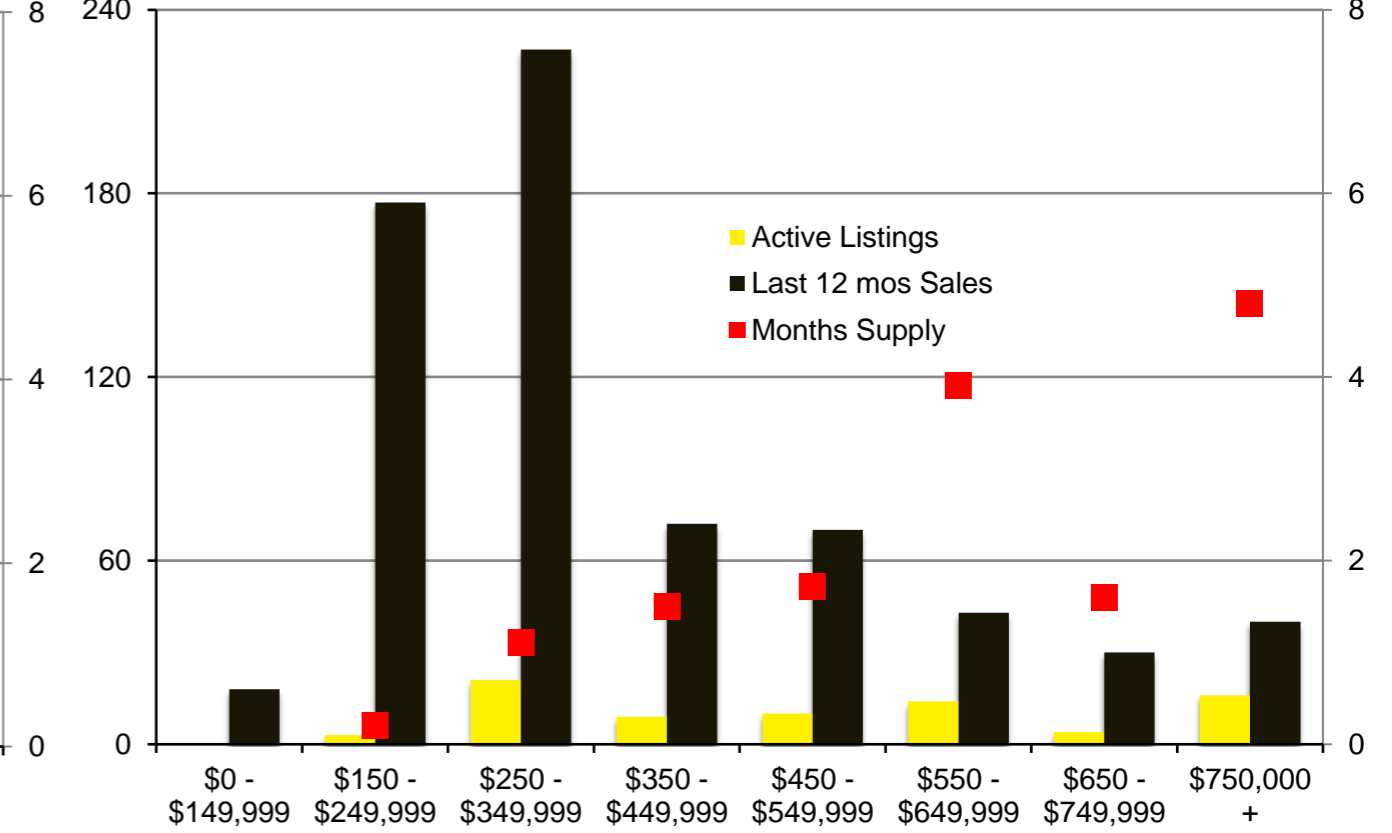

N INDICATORS

DECEMBER 2020

NORTH GEORGIA – DECEMBER 2020

Banks County - December 2020

Barrow County - December 2020

Cherokee County - December 2020

Dawson County - December 2020

Forsyth County - December 2020

Franklin County - December 2020

Gwinnett County - December 2020

Habersham County - December 2020

Hall County - December 2020

Jackson County - December 2020

Lumpkin County - December 2020

Pickens County - December 2020

Rabun County - December 2020

Stephens County - December 2020

Walton County - December 2020

White County - December 2020