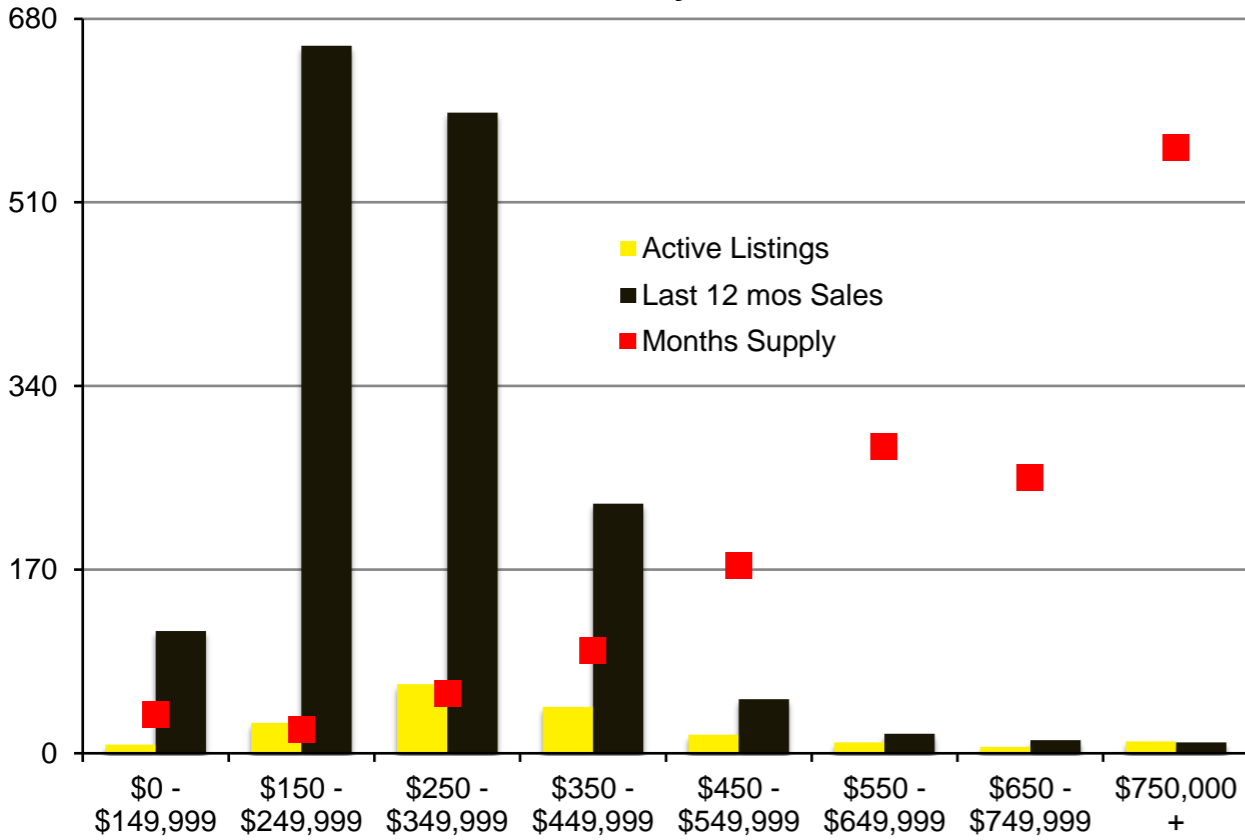

N INDICATORS

DECEMBER 2020

NORTH GEORGIA – DECEMBER 2020

Banks County - December 2020

Barrow County - December 2020

Cherokee County - December 2020

Dawson County - December 2020

Forsyth County - December 2020

Franklin County - December 2020

Gwinnett County - December 2020

Habersham County - December 2020

Hall County - December 2020

Jackson County - December 2020

Lumpkin County - December 2020

Pickens County - December 2020

Rabun County - December 2020

Stephens County - December 2020

Walton County - December 2020

White County - December 2020