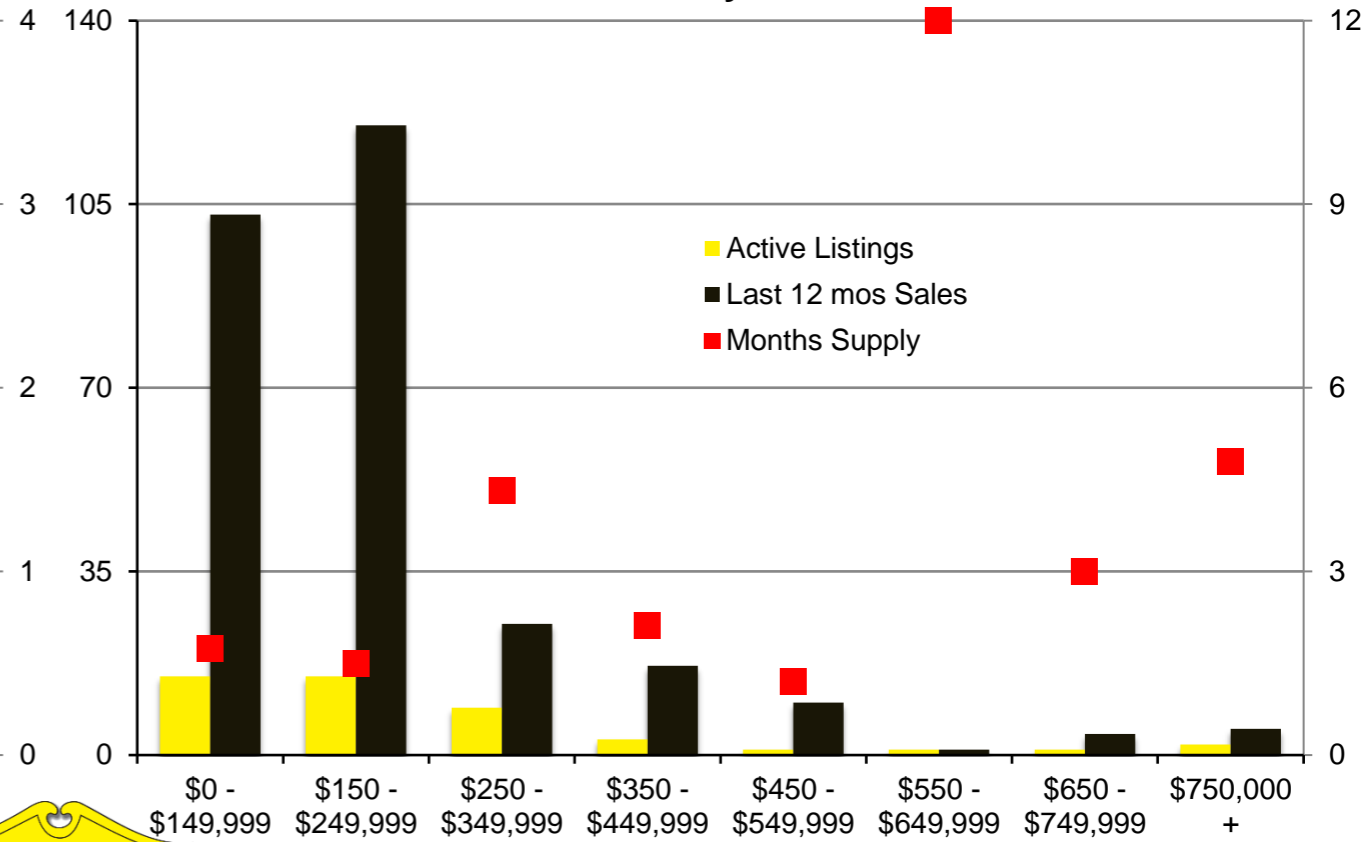

N INDICATORS

DECEMBER 2020

NORTH GEORGIA – DECEMBER 2020

Banks County - December 2020

Barrow County - December 2020

Cherokee County - December 2020

Dawson County - December 2020

Forsyth County - December 2020

Franklin County - December 2020

Gwinnett County - December 2020

Habersham County - December 2020

Hall County - December 2020

Jackson County - December 2020

Lumpkin County - December 2020

Pickens County - December 2020

Rabun County - December 2020

Stephens County - December 2020

Walton County - December 2020

White County - December 2020