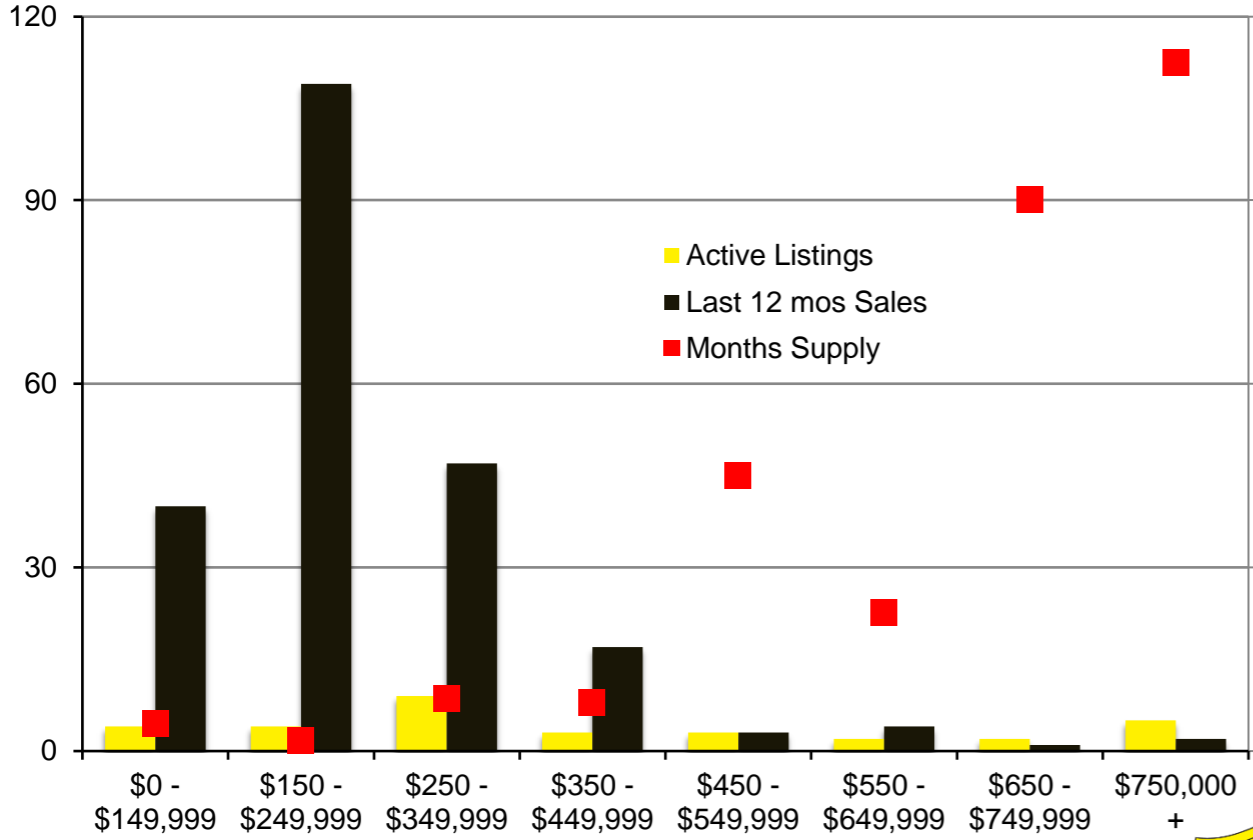

N INDICATORS

DECEMBER 2020

NORTH GEORGIA – DECEMBER 2020

Banks County - December 2020

Barrow County - December 2020

Cherokee County - December 2020

Dawson County - December 2020

Forsyth County - December 2020

Franklin County - December 2020

Gwinnett County - December 2020

Habersham County - December 2020

Hall County - December 2020

Jackson County - December 2020

Lumpkin County - December 2020

Pickens County - December 2020

Rabun County - December 2020

Stephens County - December 2020

Walton County - December 2020

White County - December 2020