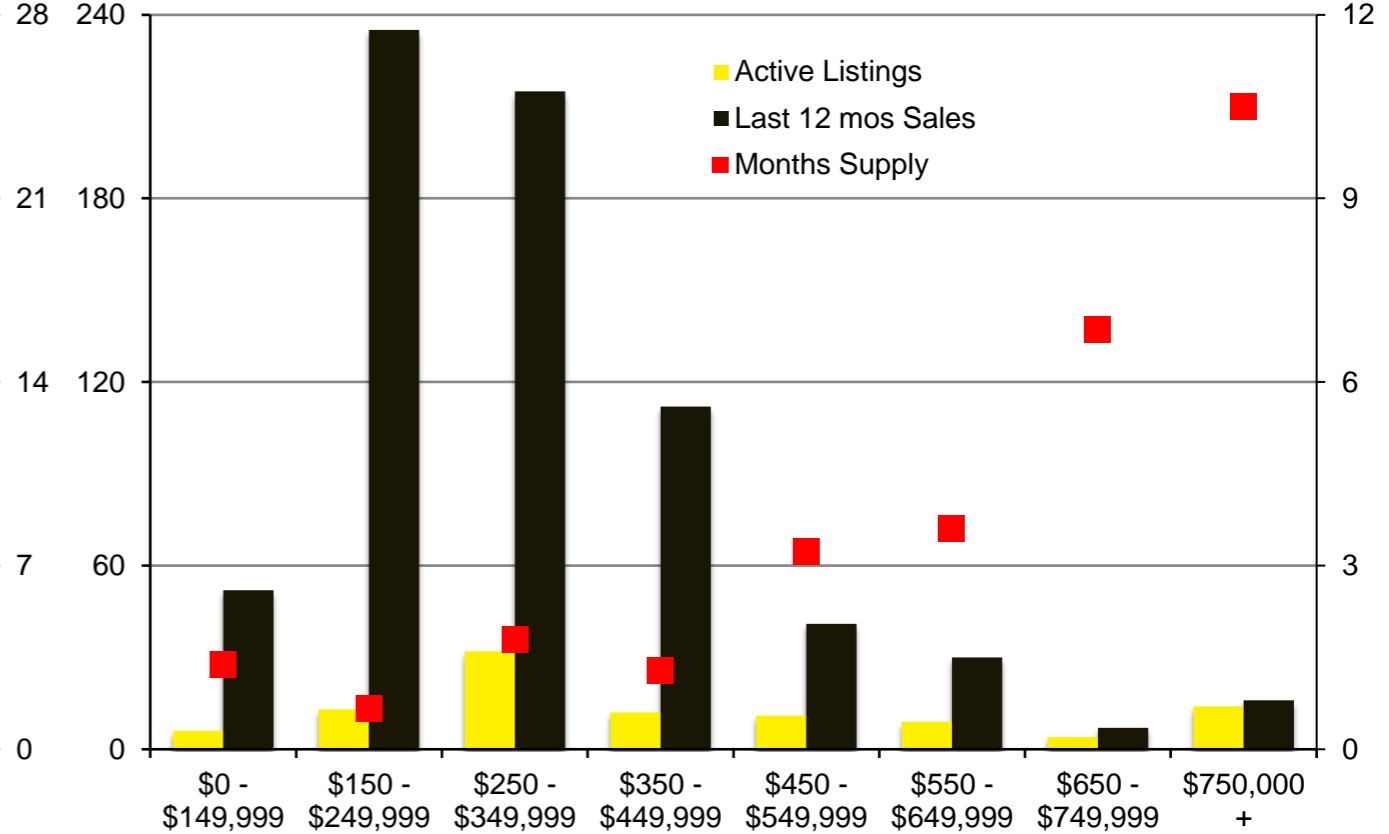

N INDICATORS

DECEMBER 2020

NORTH GEORGIA – DECEMBER 2020

Banks County - December 2020

Barrow County - December 2020

Cherokee County - December 2020

Dawson County - December 2020

Forsyth County - December 2020

Franklin County - December 2020

Gwinnett County - December 2020

Habersham County - December 2020

Hall County - December 2020

Jackson County - December 2020

Lumpkin County - December 2020

Pickens County - December 2020

Rabun County - December 2020

Stephens County - December 2020

Walton County - December 2020

White County - December 2020