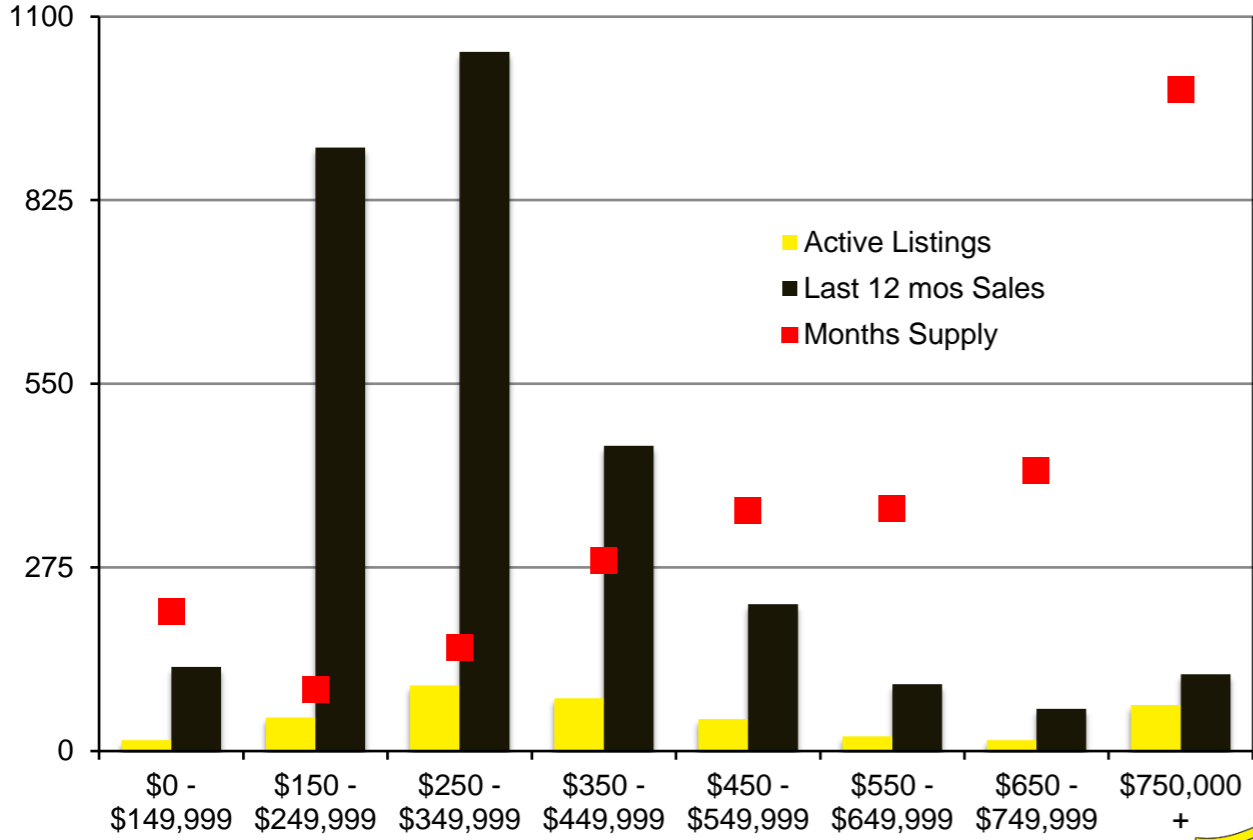

N INDICATORS

DECEMBER 2020

NORTH GEORGIA – DECEMBER 2020

Banks County - December 2020

Barrow County - December 2020

Cherokee County - December 2020

Dawson County - December 2020

Forsyth County - December 2020

Franklin County - December 2020

Gwinnett County - December 2020

Habersham County - December 2020

Hall County - December 2020

Jackson County - December 2020

Lumpkin County - December 2020

Pickens County - December 2020

Rabun County - December 2020

Stephens County - December 2020

Walton County - December 2020

White County - December 2020