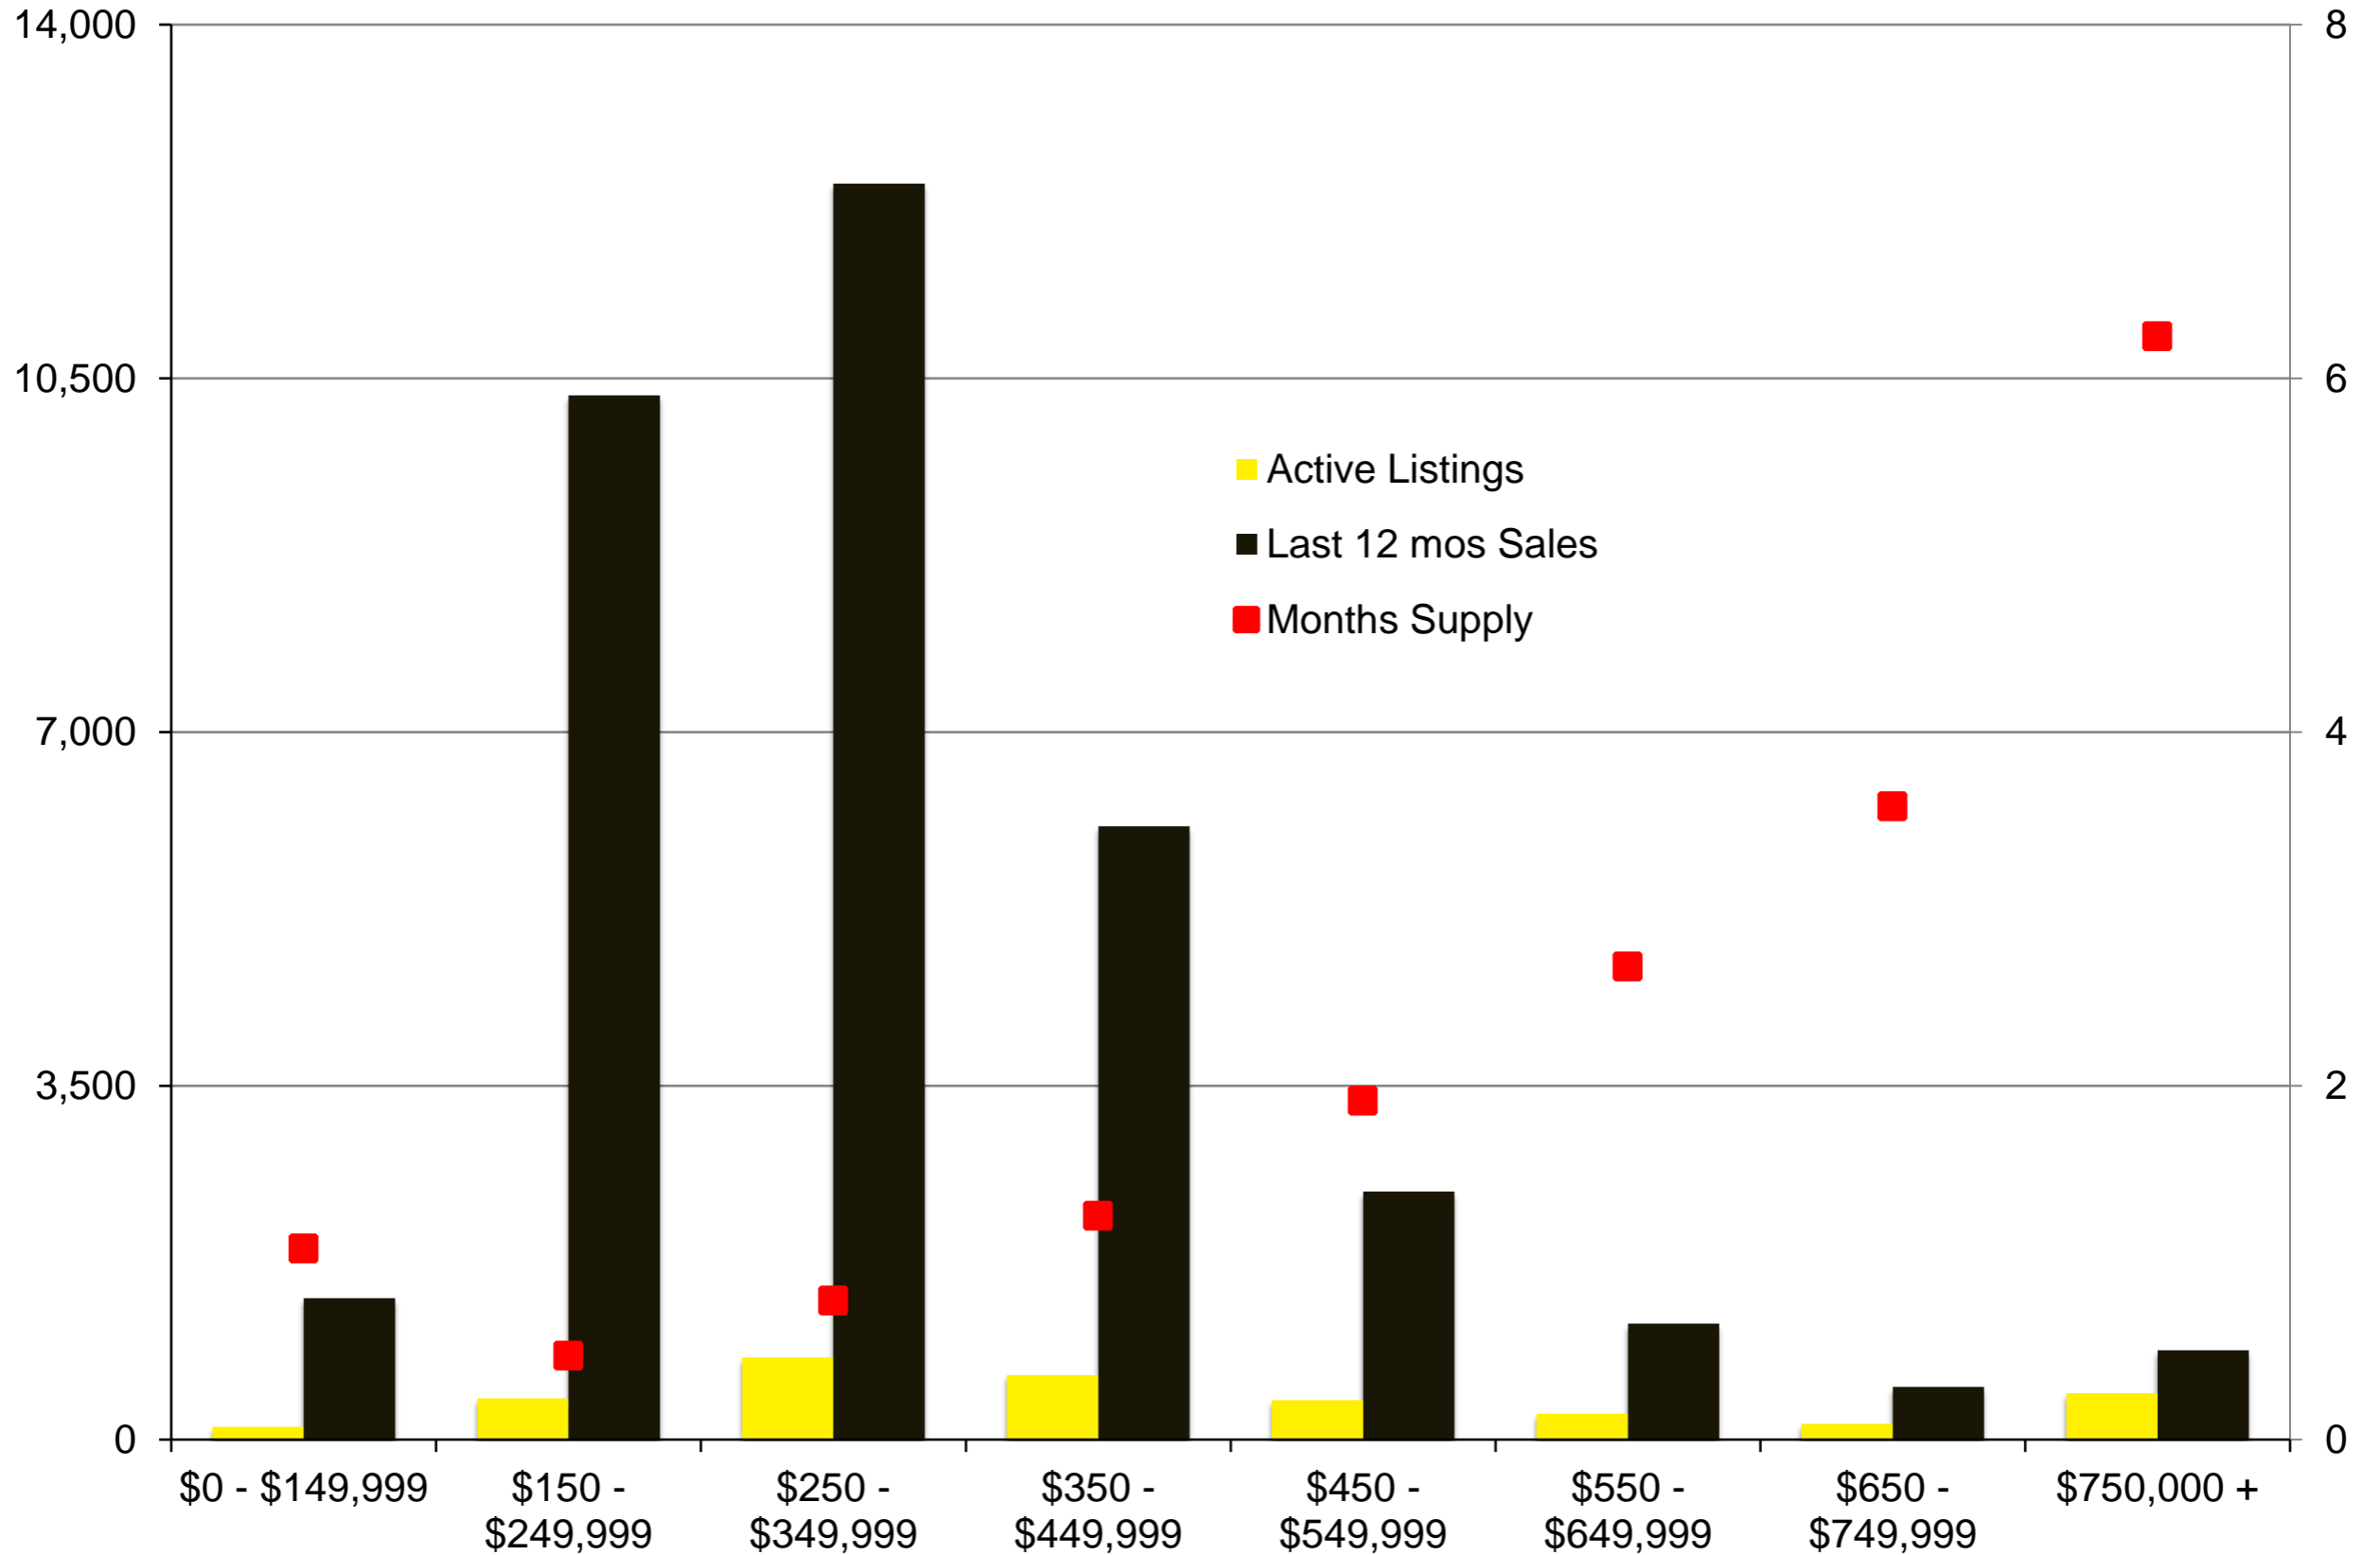

N INDICATORS

DECEMBER 2020

NORTH GEORGIA – DECEMBER 2020

Banks County - December 2020

Barrow County - December 2020

Cherokee County - December 2020

Dawson County - December 2020

Forsyth County - December 2020

Franklin County - December 2020

Gwinnett County - December 2020

Habersham County - December 2020

Hall County - December 2020

Jackson County - December 2020

Lumpkin County - December 2020

Pickens County - December 2020

Rabun County - December 2020

Stephens County - December 2020

Walton County - December 2020

White County - December 2020