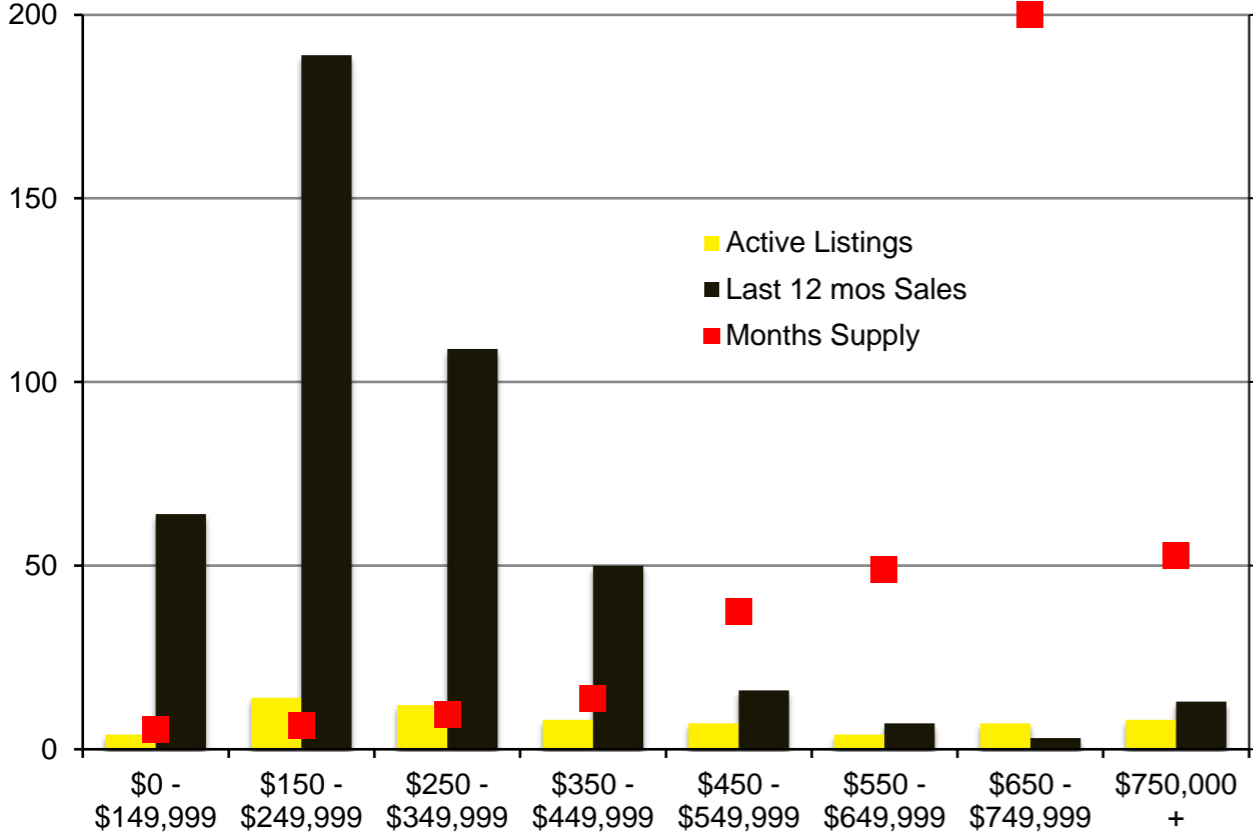

N INDICATORS

DECEMBER 2020

NORTH GEORGIA – DECEMBER 2020

Banks County - December 2020

Barrow County - December 2020

Cherokee County - December 2020

Dawson County - December 2020

Forsyth County - December 2020

Franklin County - December 2020

Gwinnett County - December 2020

Habersham County - December 2020

Hall County - December 2020

Jackson County - December 2020

Lumpkin County - December 2020

Pickens County - December 2020

Rabun County - December 2020

Stephens County - December 2020

Walton County - December 2020

White County - December 2020