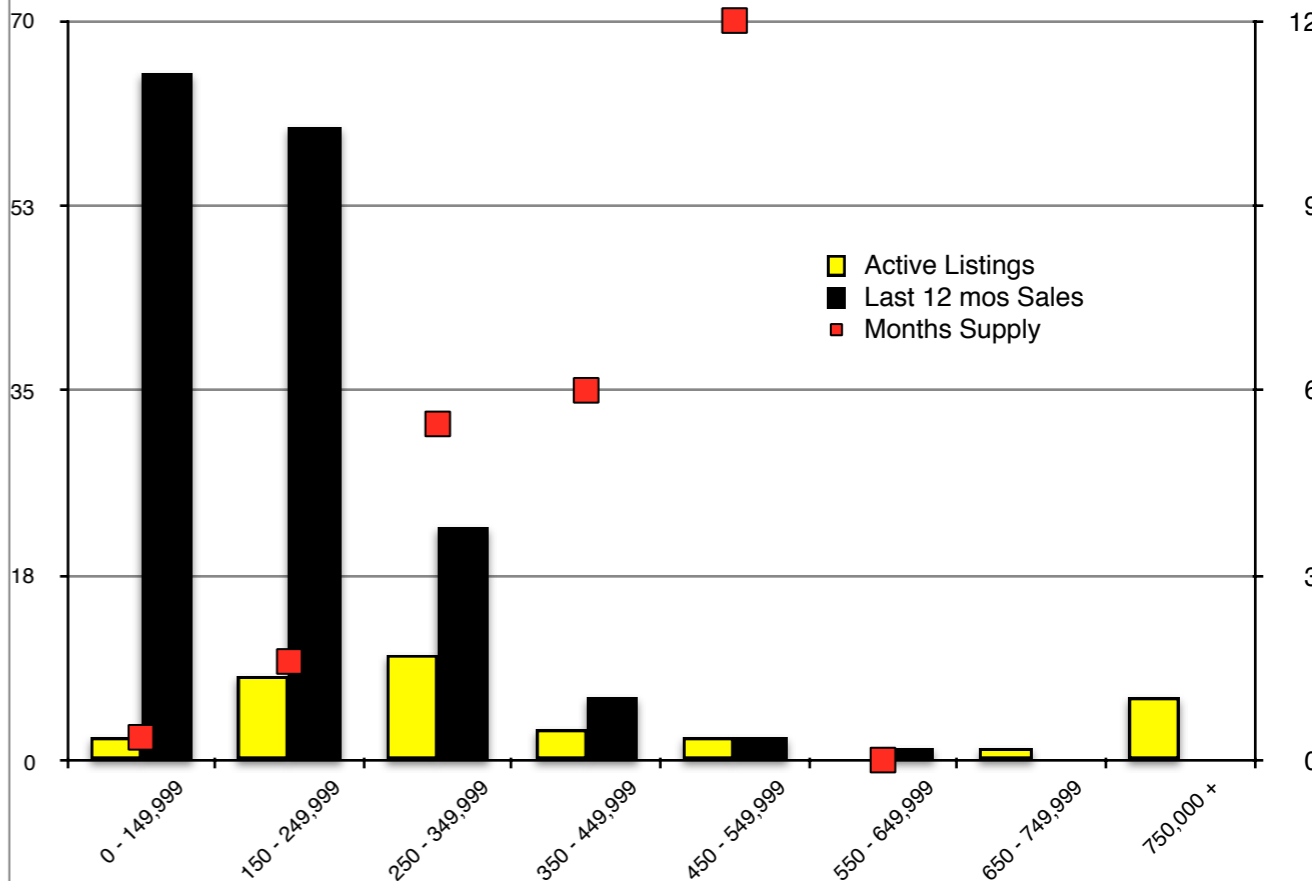

INDICATORS

FEBRUARY 2018

NORTH GEORGIA - February 2018

Banks County - February 2018

Barrow County - February 2018

Cherokee County - February 2018

Dawson County - February 2018

Forsyth County - February 2018

Gwinnett County - February 2018

Habersham County - February 2018

Hall County - February 2018

Jackson County - February 2018

Lumpkin County - February 2018

Pickens County - February 2018

Rabun County - February 2018

Stephens County - February 2018

Walton County - February 2018

White County - February 2018