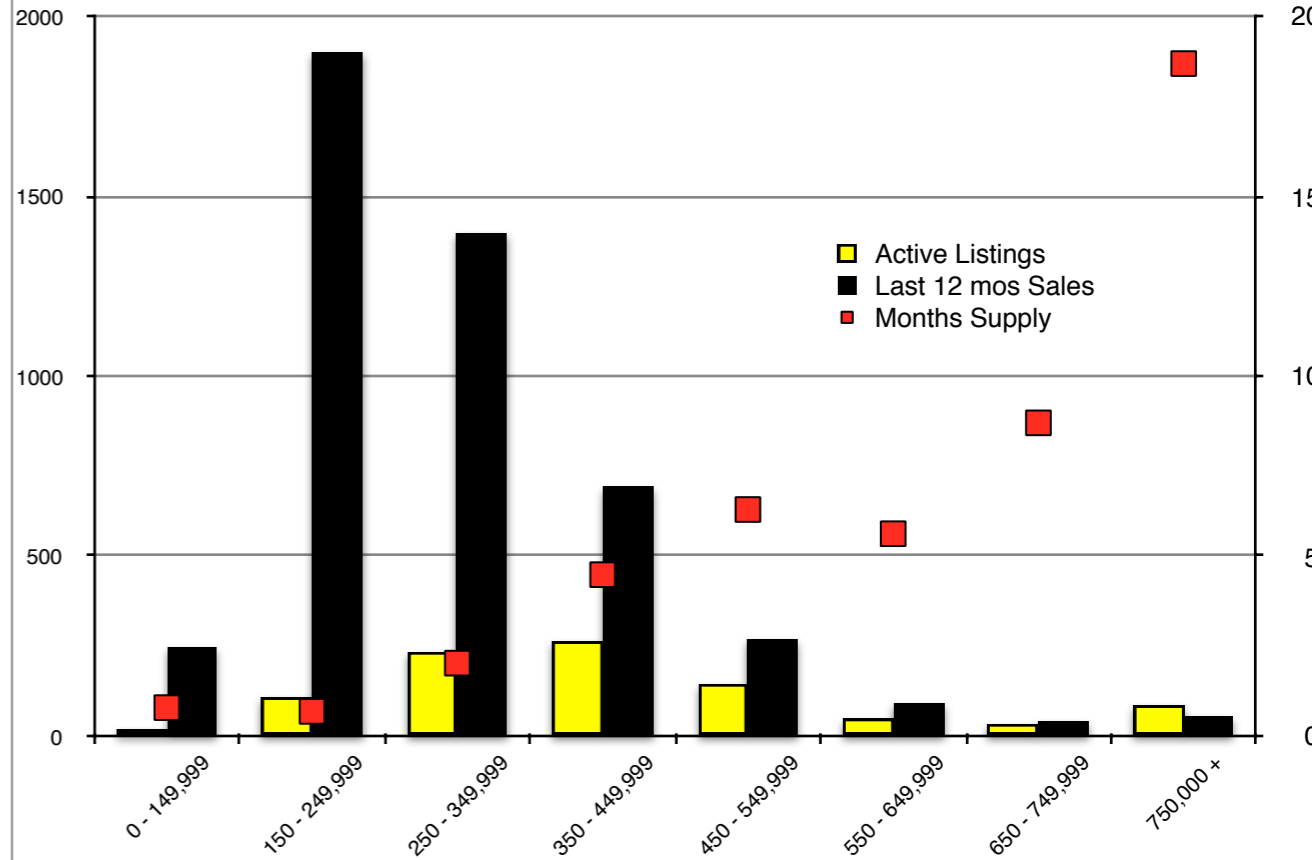

INDICATORS

FEBRUARY 2018

NORTH GEORGIA - February 2018

Banks County - February 2018

Barrow County - February 2018

Cherokee County - February 2018

Dawson County - February 2018

Forsyth County - February 2018

Gwinnett County - February 2018

Habersham County - February 2018

Hall County - February 2018

Jackson County - February 2018

Lumpkin County - February 2018

Pickens County - February 2018

Rabun County - February 2018

Stephens County - February 2018

Walton County - February 2018

White County - February 2018