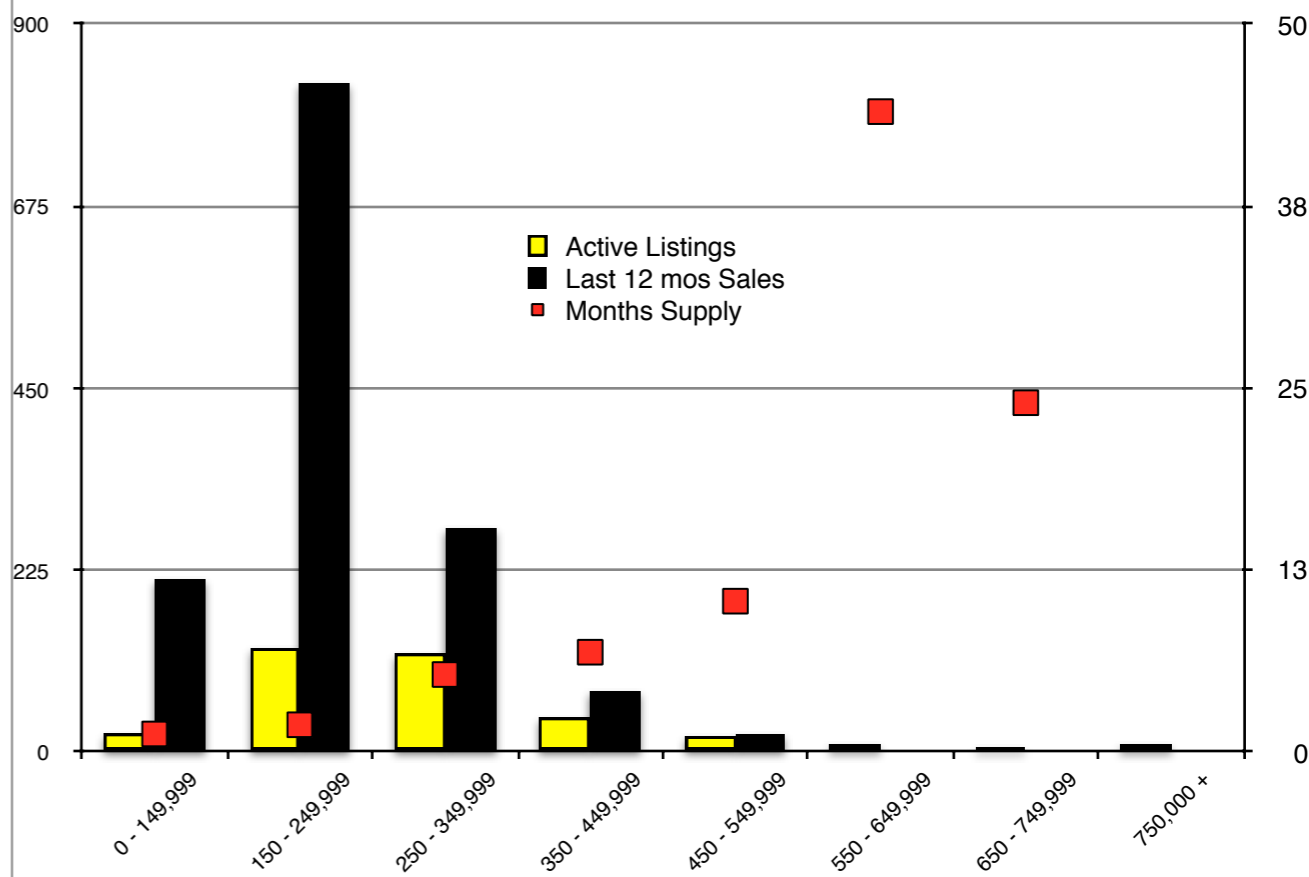

INDICATORS

FEBRUARY 2018

NORTH GEORGIA - February 2018

Banks County - February 2018

Barrow County - February 2018

Cherokee County - February 2018

Dawson County - February 2018

Forsyth County - February 2018

Gwinnett County - February 2018

Habersham County - February 2018

Hall County - February 2018

Jackson County - February 2018

Lumpkin County - February 2018

Pickens County - February 2018

Rabun County - February 2018

Stephens County - February 2018

Walton County - February 2018

White County - February 2018