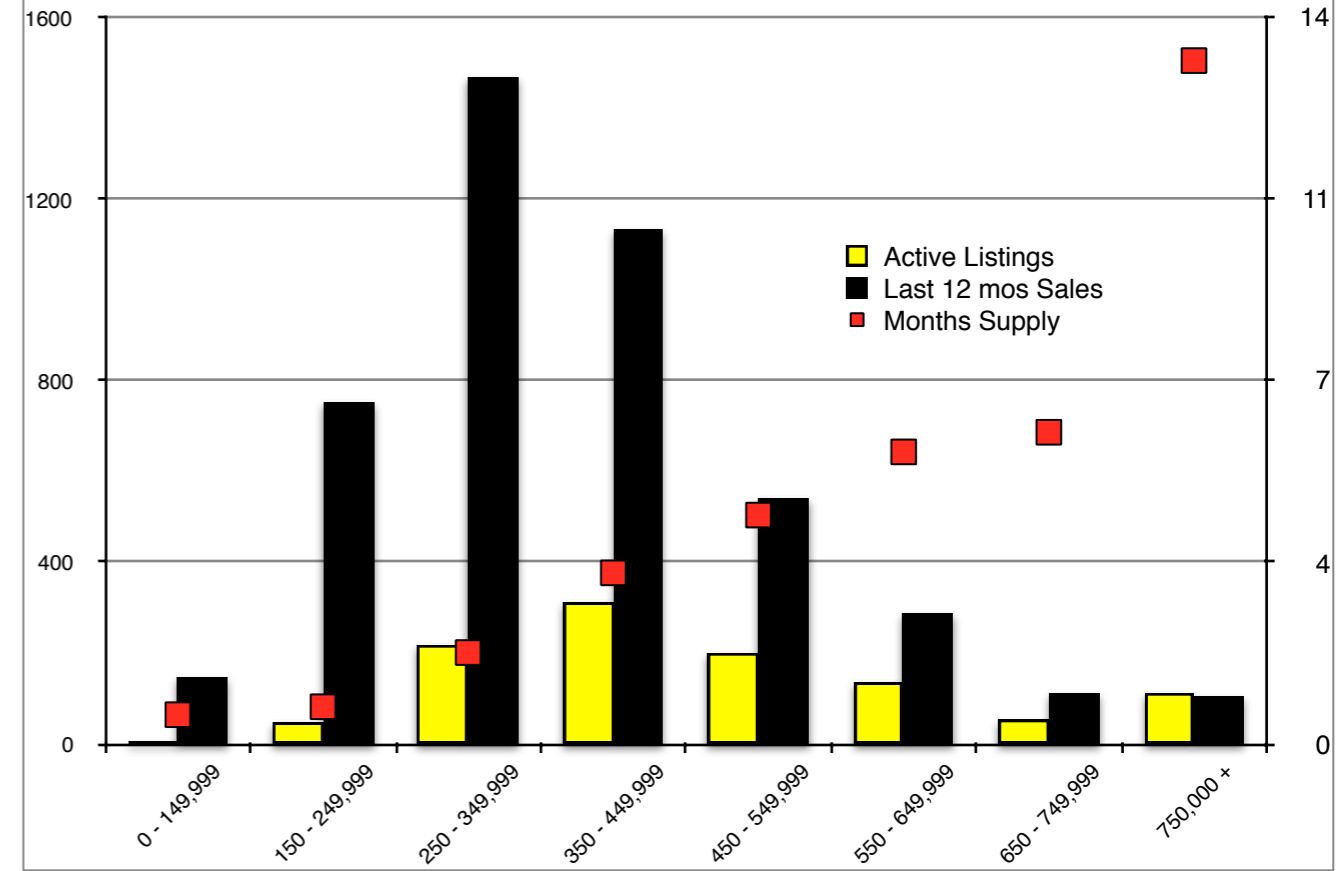

INDICATORS

FEBRUARY 2018

NORTH GEORGIA - February 2018

Banks County - February 2018

Barrow County - February 2018

Cherokee County - February 2018

Dawson County - February 2018

Forsyth County - February 2018

Gwinnett County - February 2018

Habersham County - February 2018

Hall County - February 2018

Jackson County - February 2018

Lumpkin County - February 2018

Pickens County - February 2018

Rabun County - February 2018

Stephens County - February 2018

Walton County - February 2018

White County - February 2018