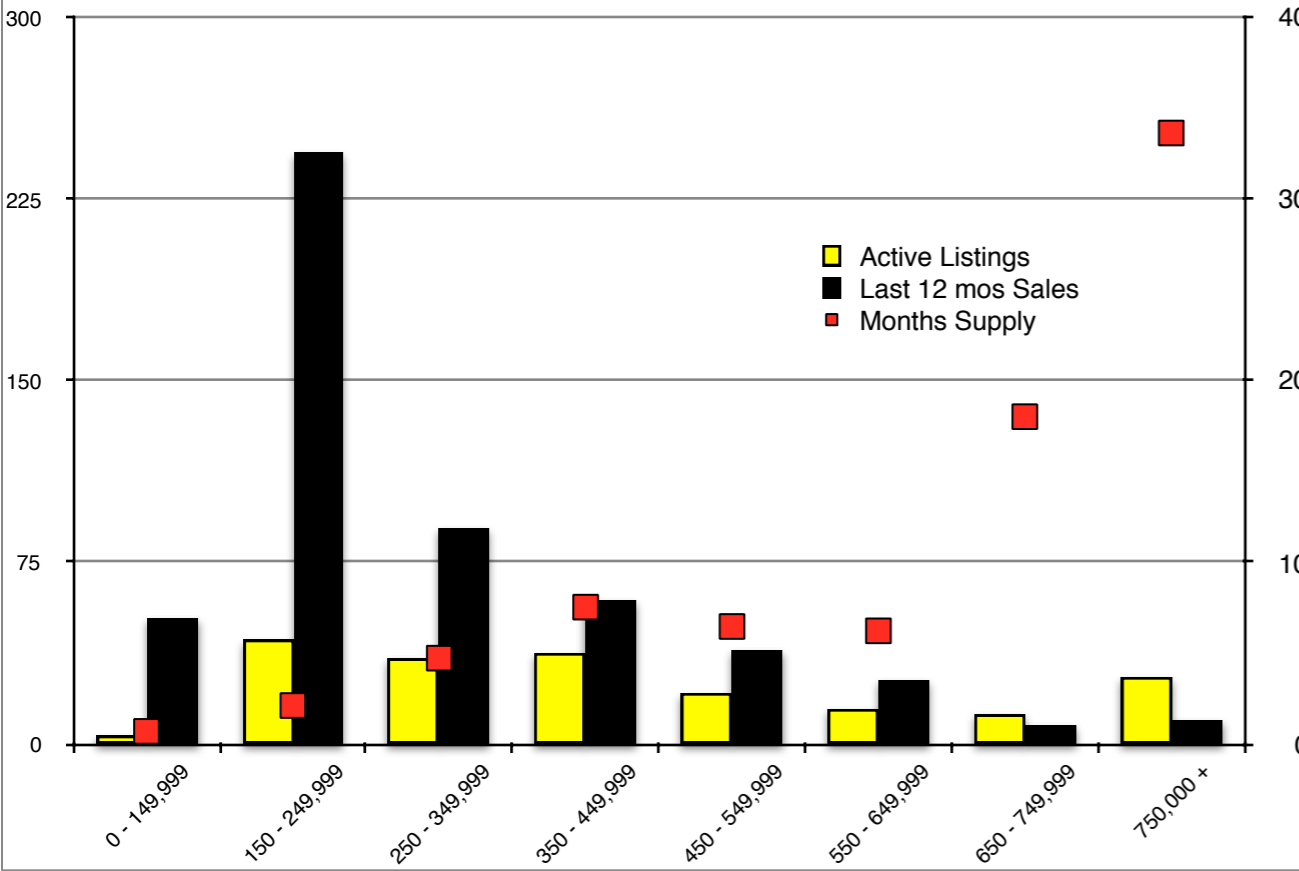

INDICATORS

FEBRUARY 2018

NORTH GEORGIA - February 2018

Banks County - February 2018

Barrow County - February 2018

Cherokee County - February 2018

Dawson County - February 2018

Forsyth County - February 2018

Gwinnett County - February 2018

Habersham County - February 2018

Hall County - February 2018

Jackson County - February 2018

Lumpkin County - February 2018

Pickens County - February 2018

Rabun County - February 2018

Stephens County - February 2018

Walton County - February 2018

White County - February 2018