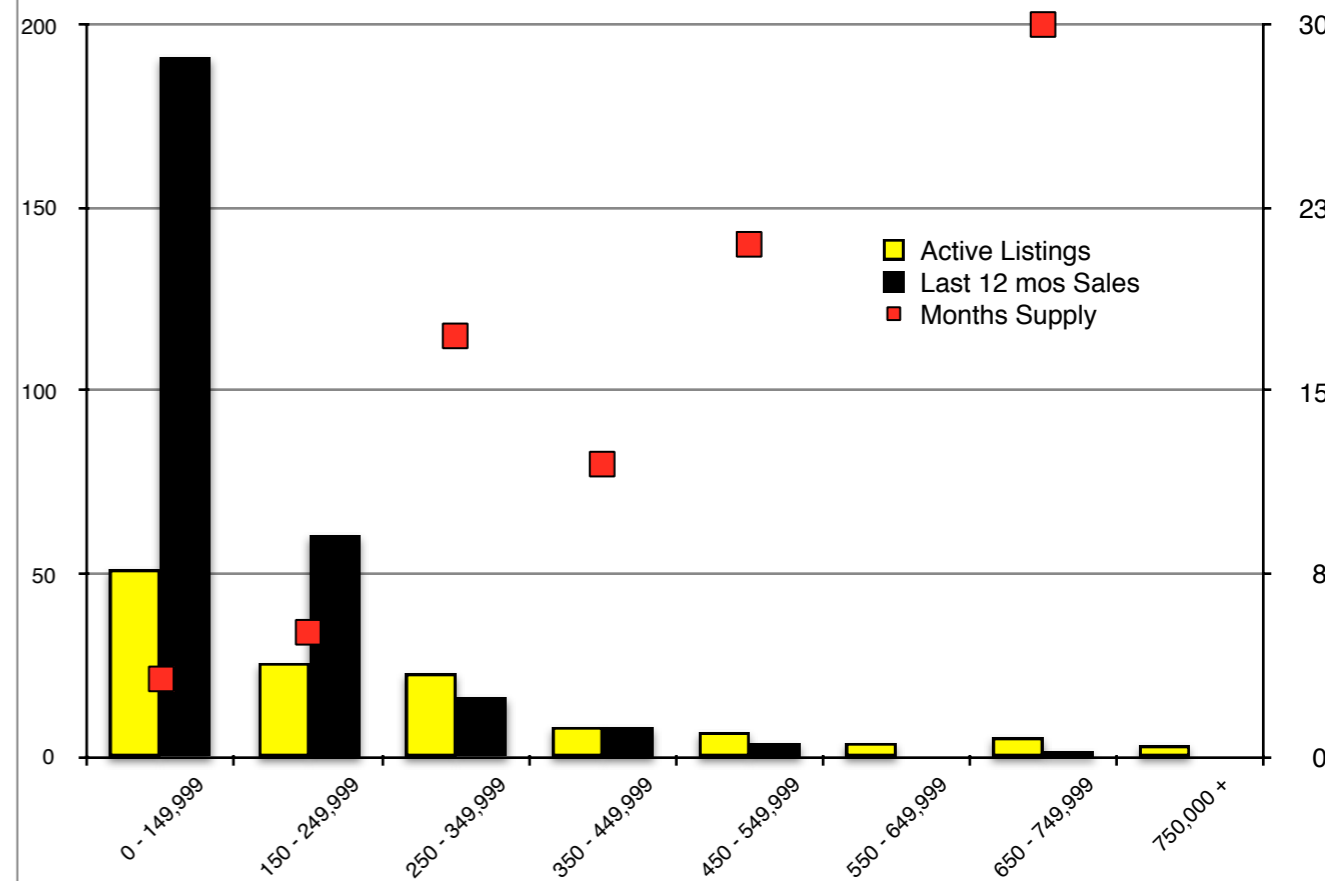

INDICATORS

FEBRUARY 2018

NORTH GEORGIA - February 2018

Banks County - February 2018

Barrow County - February 2018

Cherokee County - February 2018

Dawson County - February 2018

Forsyth County - February 2018

Gwinnett County - February 2018

Habersham County - February 2018

Hall County - February 2018

Jackson County - February 2018

Lumpkin County - February 2018

Pickens County - February 2018

Rabun County - February 2018

Stephens County - February 2018

Walton County - February 2018

White County - February 2018