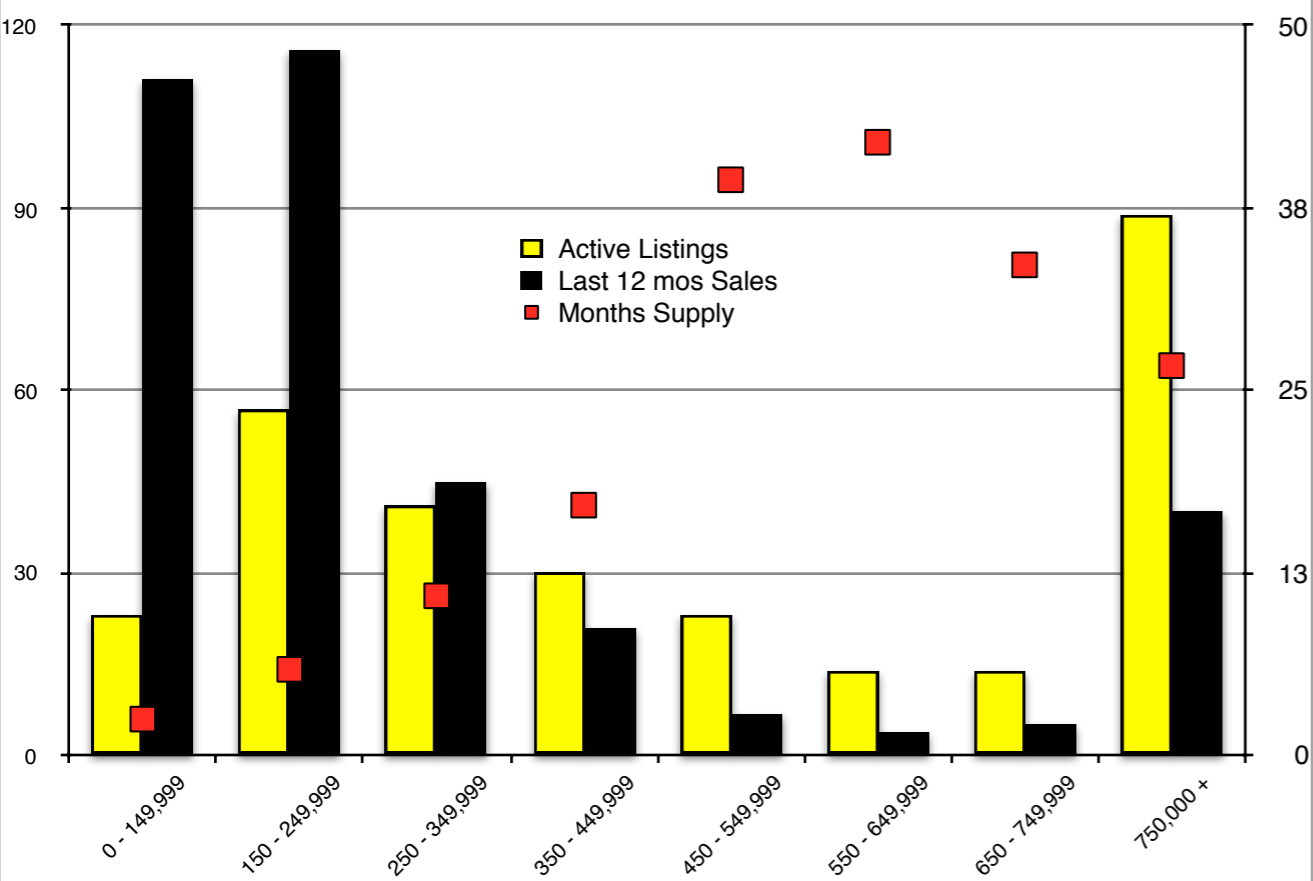

INDICATORS

FEBRUARY 2018

NORTH GEORGIA - February 2018

Banks County - February 2018

Barrow County - February 2018

Cherokee County - February 2018

Dawson County - February 2018

Forsyth County - February 2018

Gwinnett County - February 2018

Habersham County - February 2018

Hall County - February 2018

Jackson County - February 2018

Lumpkin County - February 2018

Pickens County - February 2018

Rabun County - February 2018

Stephens County - February 2018

Walton County - February 2018

White County - February 2018