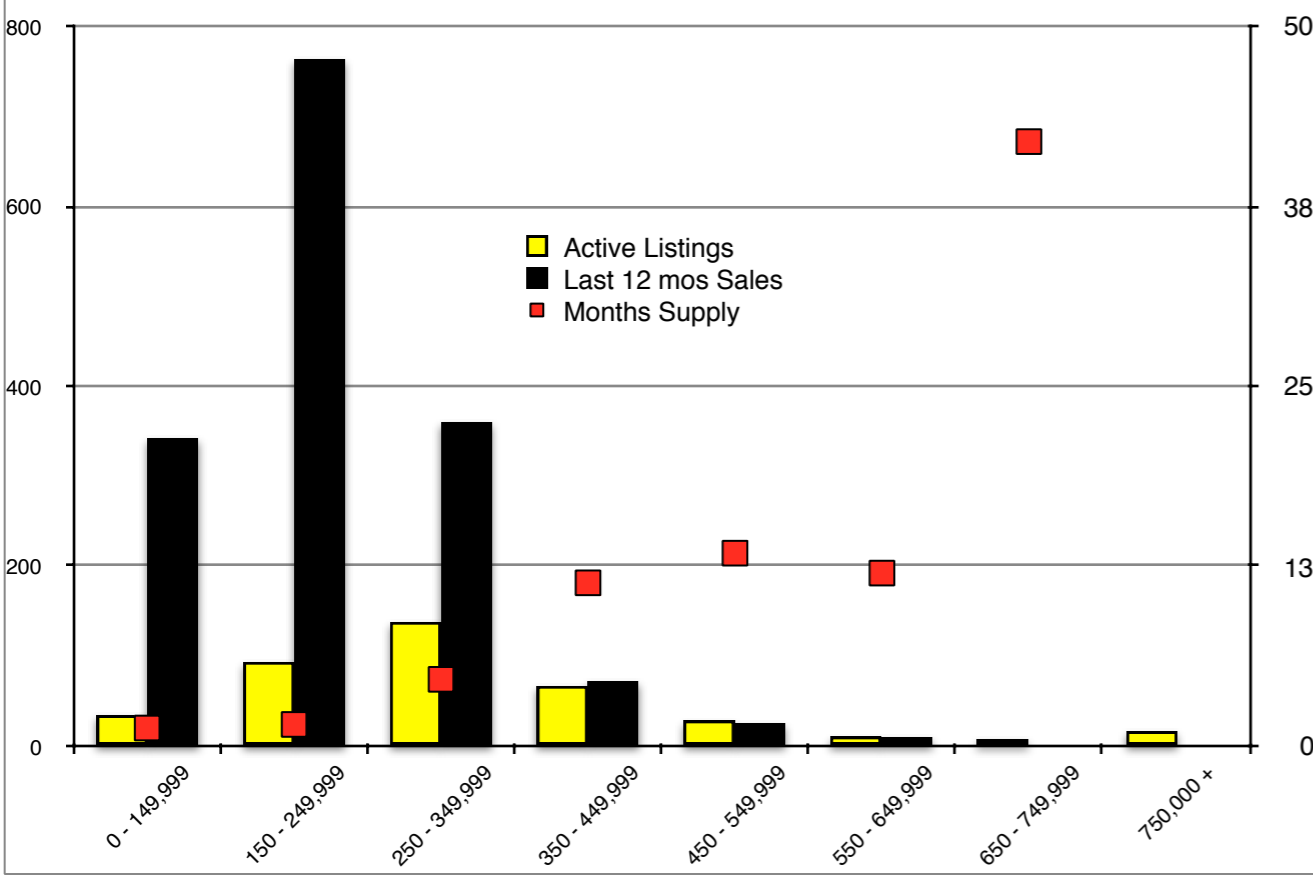

INDICATORS

FEBRUARY 2018

NORTH GEORGIA - February 2018

Banks County - February 2018

Barrow County - February 2018

Cherokee County - February 2018

Dawson County - February 2018

Forsyth County - February 2018

Gwinnett County - February 2018

Habersham County - February 2018

Hall County - February 2018

Jackson County - February 2018

Lumpkin County - February 2018

Pickens County - February 2018

Rabun County - February 2018

Stephens County - February 2018

Walton County - February 2018

White County - February 2018