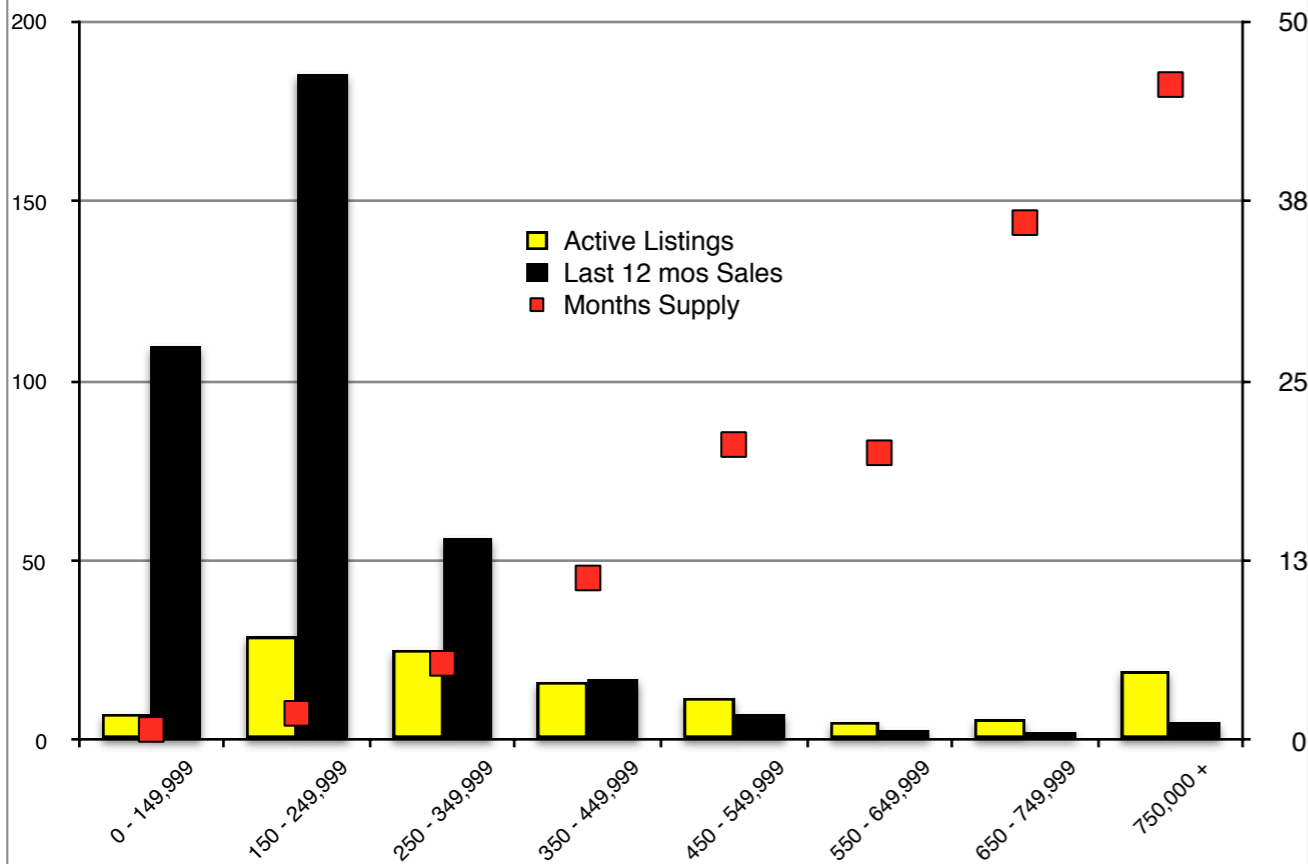

INDICATORS

FEBRUARY 2018

NORTH GEORGIA - February 2018

Banks County - February 2018

Barrow County - February 2018

Cherokee County - February 2018

Dawson County - February 2018

Forsyth County - February 2018

Gwinnett County - February 2018

Habersham County - February 2018

Hall County - February 2018

Jackson County - February 2018

Lumpkin County - February 2018

Pickens County - February 2018

Rabun County - February 2018

Stephens County - February 2018

Walton County - February 2018

White County - February 2018