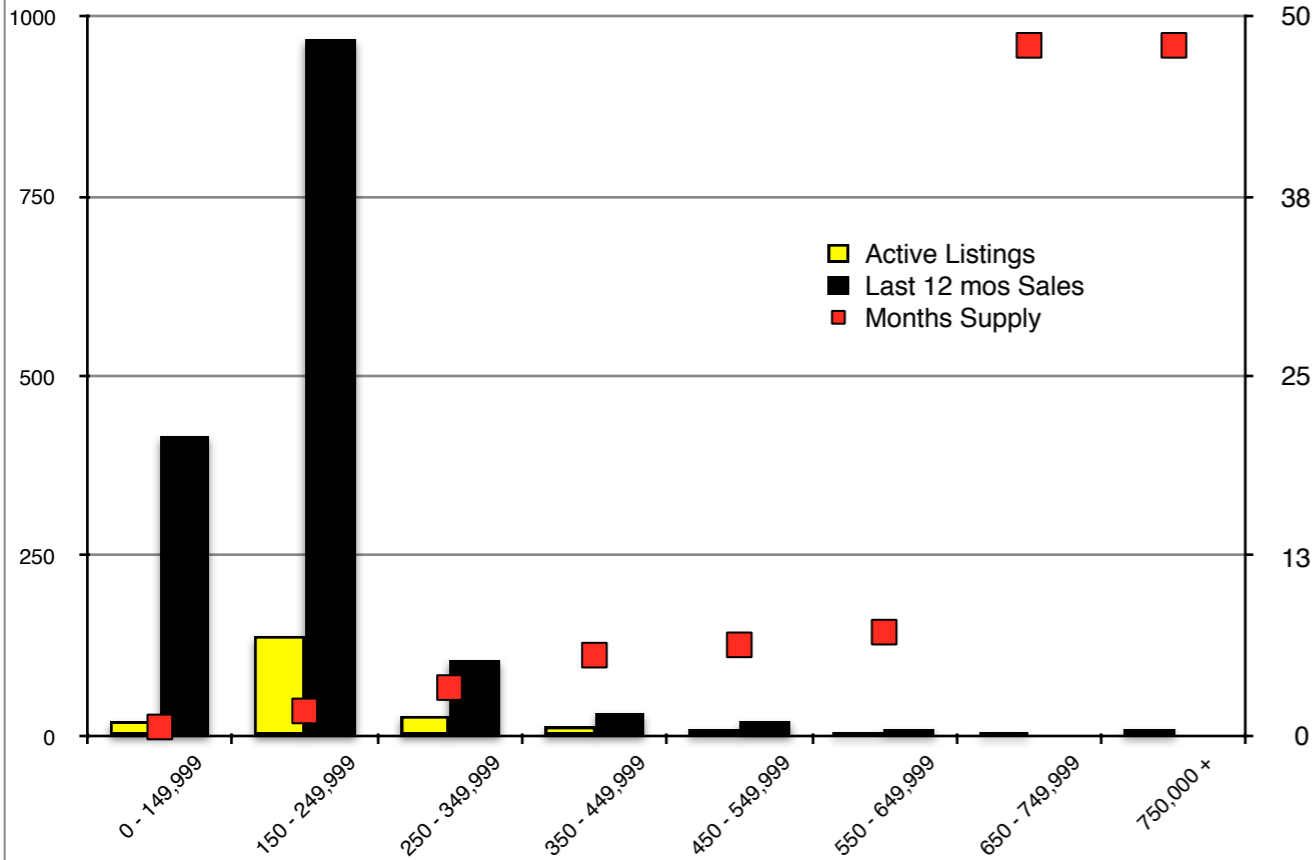

INDICATORS

FEBRUARY 2018

NORTH GEORGIA - February 2018

Banks County - February 2018

Barrow County - February 2018

Cherokee County - February 2018

Dawson County - February 2018

Forsyth County - February 2018

Gwinnett County - February 2018

Habersham County - February 2018

Hall County - February 2018

Jackson County - February 2018

Lumpkin County - February 2018

Pickens County - February 2018

Rabun County - February 2018

Stephens County - February 2018

Walton County - February 2018

White County - February 2018