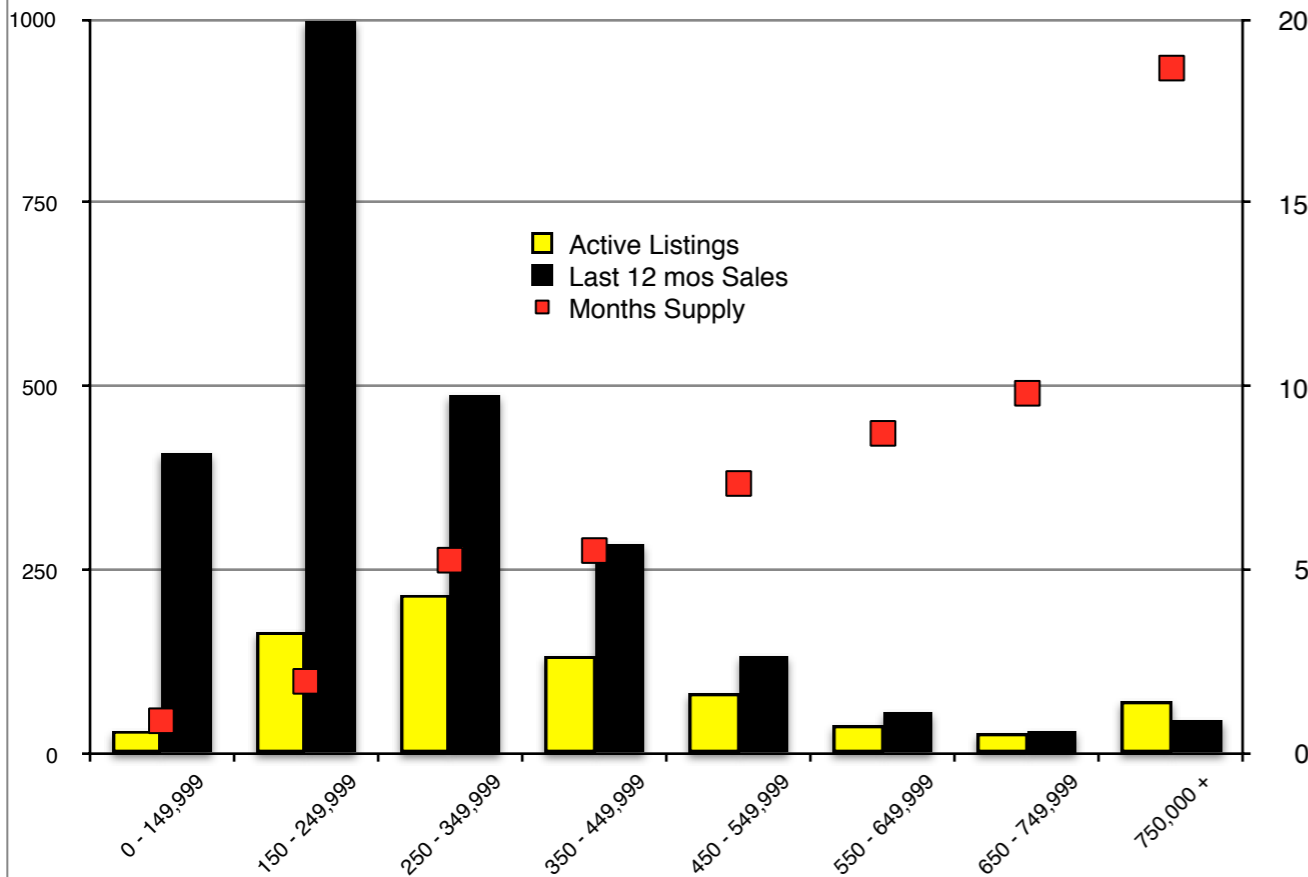

INDICATORS

FEBRUARY 2018

NORTH GEORGIA - February 2018

Banks County - February 2018

Barrow County - February 2018

Cherokee County - February 2018

Dawson County - February 2018

Forsyth County - February 2018

Gwinnett County - February 2018

Habersham County - February 2018

Hall County - February 2018

Jackson County - February 2018

Lumpkin County - February 2018

Pickens County - February 2018

Rabun County - February 2018

Stephens County - February 2018

Walton County - February 2018

White County - February 2018