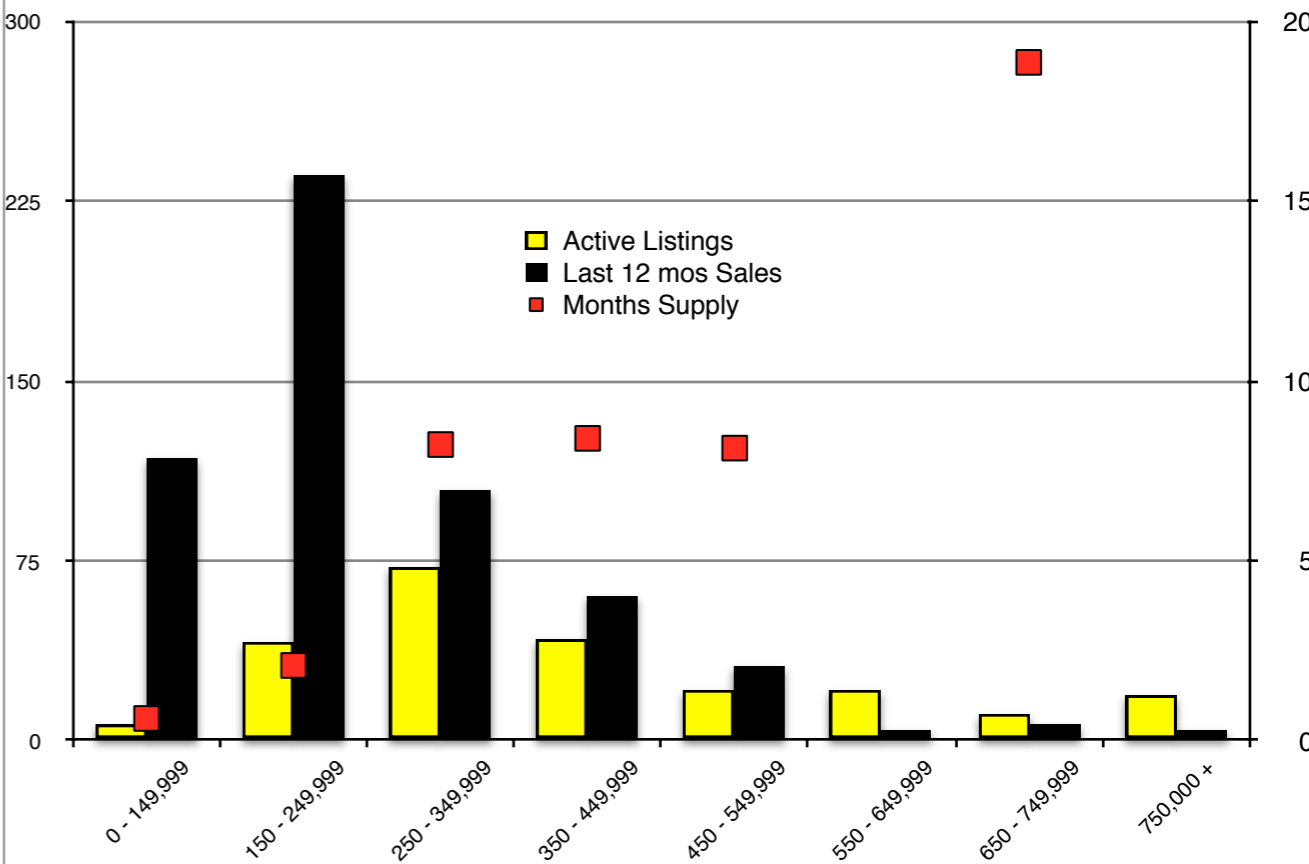

INDICATORS

FEBRUARY 2018

NORTH GEORGIA - February 2018

Banks County - February 2018

Barrow County - February 2018

Cherokee County - February 2018

Dawson County - February 2018

Forsyth County - February 2018

Gwinnett County - February 2018

Habersham County - February 2018

Hall County - February 2018

Jackson County - February 2018

Lumpkin County - February 2018

Pickens County - February 2018

Rabun County - February 2018

Stephens County - February 2018

Walton County - February 2018

White County - February 2018