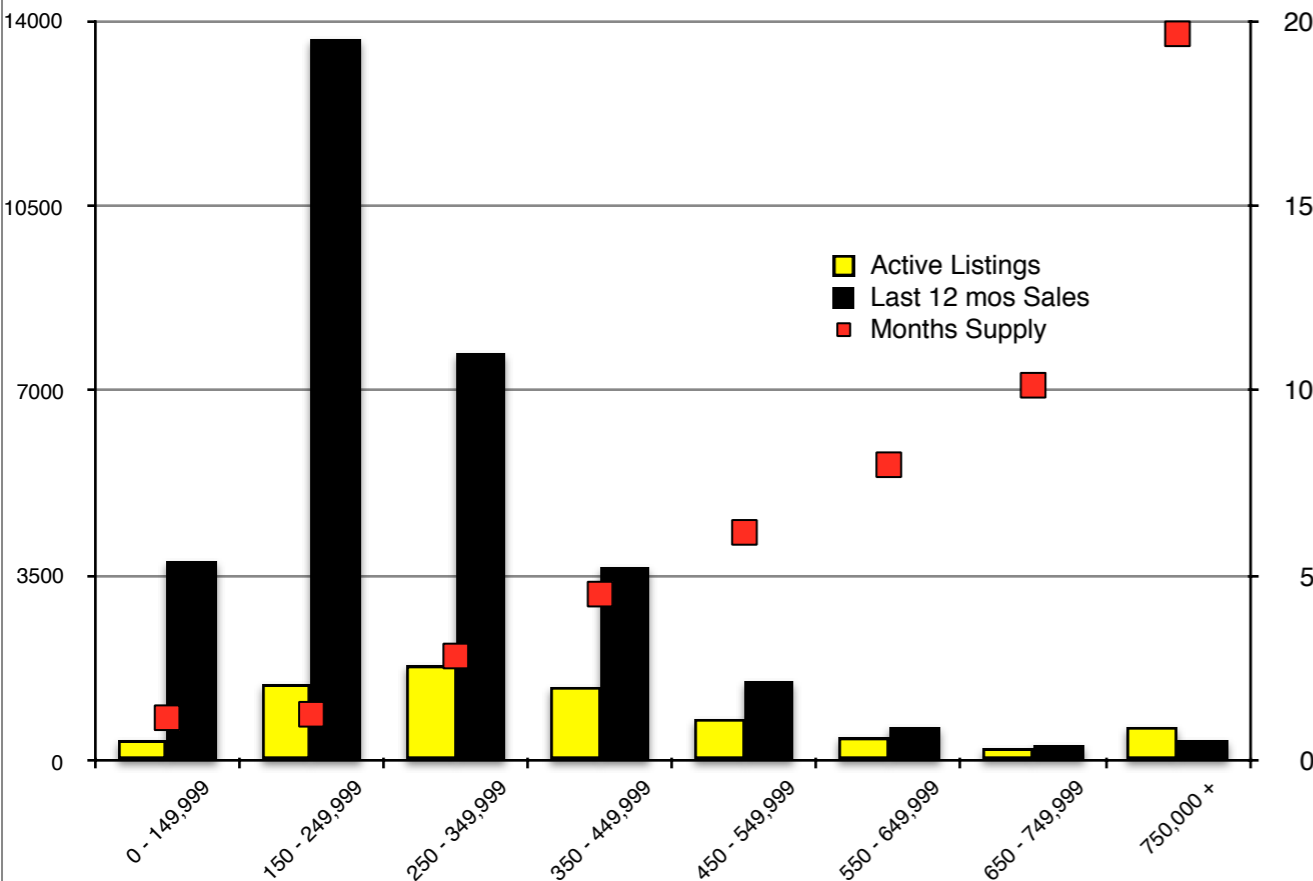

INDICATORS

FEBRUARY 2018

NORTH GEORGIA - February 2018

Banks County - February 2018

Barrow County - February 2018

Cherokee County - February 2018

Dawson County - February 2018

Forsyth County - February 2018

Gwinnett County - February 2018

Habersham County - February 2018

Hall County - February 2018

Jackson County - February 2018

Lumpkin County - February 2018

Pickens County - February 2018

Rabun County - February 2018

Stephens County - February 2018

Walton County - February 2018

White County - February 2018