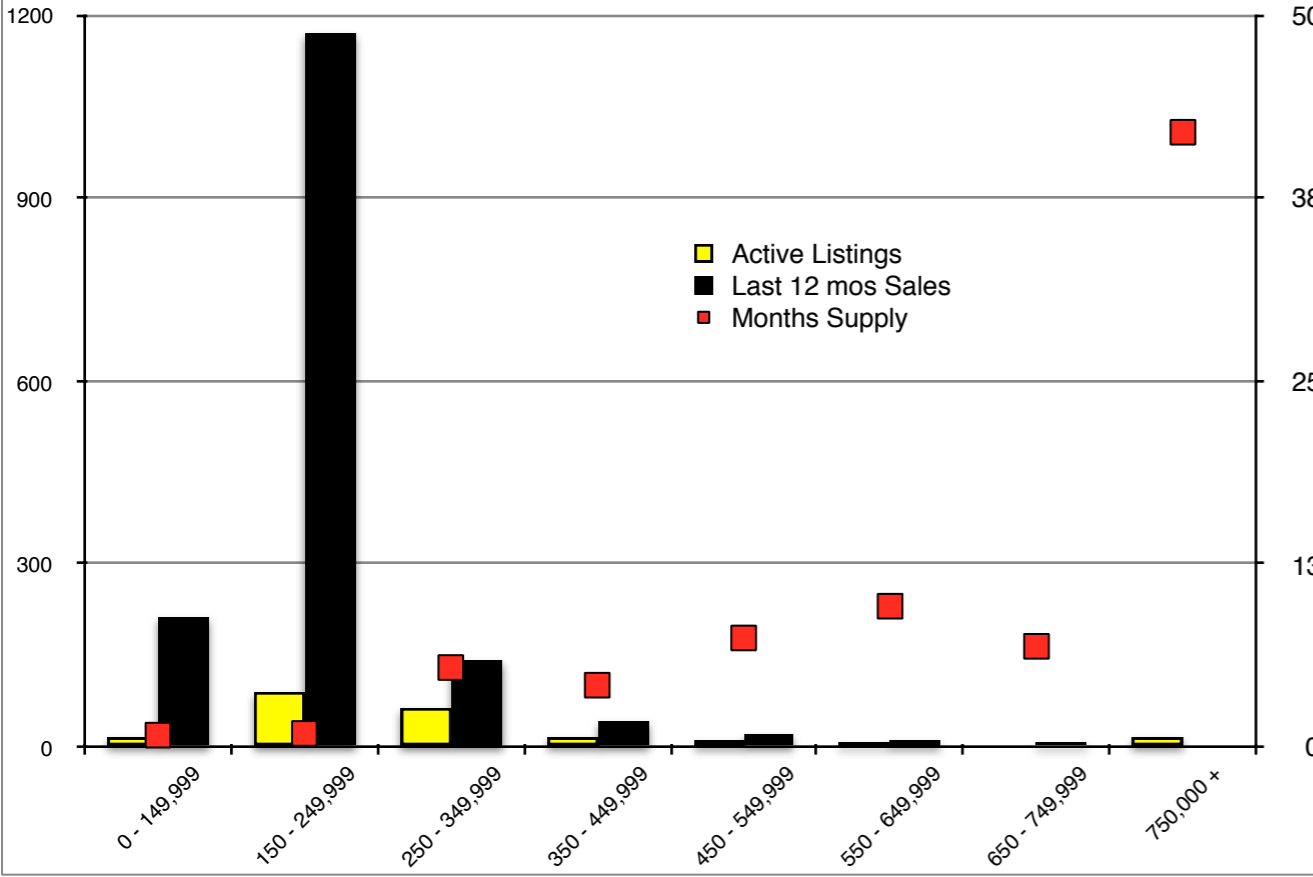

INDICATORS

FEBRUARY 2019

NORTH GEORGIA - February 2019

Banks County - February 2019

Barrow County - February 2019

Cherokee County - February 2019

Note: N'dicators is a monthly publication of the The Norton Agency data from FMLS and GMLS sources we deem reliable. For more information contact info@gonorton.com
 Copyright Norton Native Intelligence 2019.

Dawson County - February 2019

Forsyth County - February 2019

Gwinnett County - February 2019

Habersham County - February 2019

Hall County - February 2019

Jackson County - February 2019

Lumpkin County - February 2019

Rabun County - February 2019

Stephens County - February 2019

Walton County - February 2019

White County - February 2019