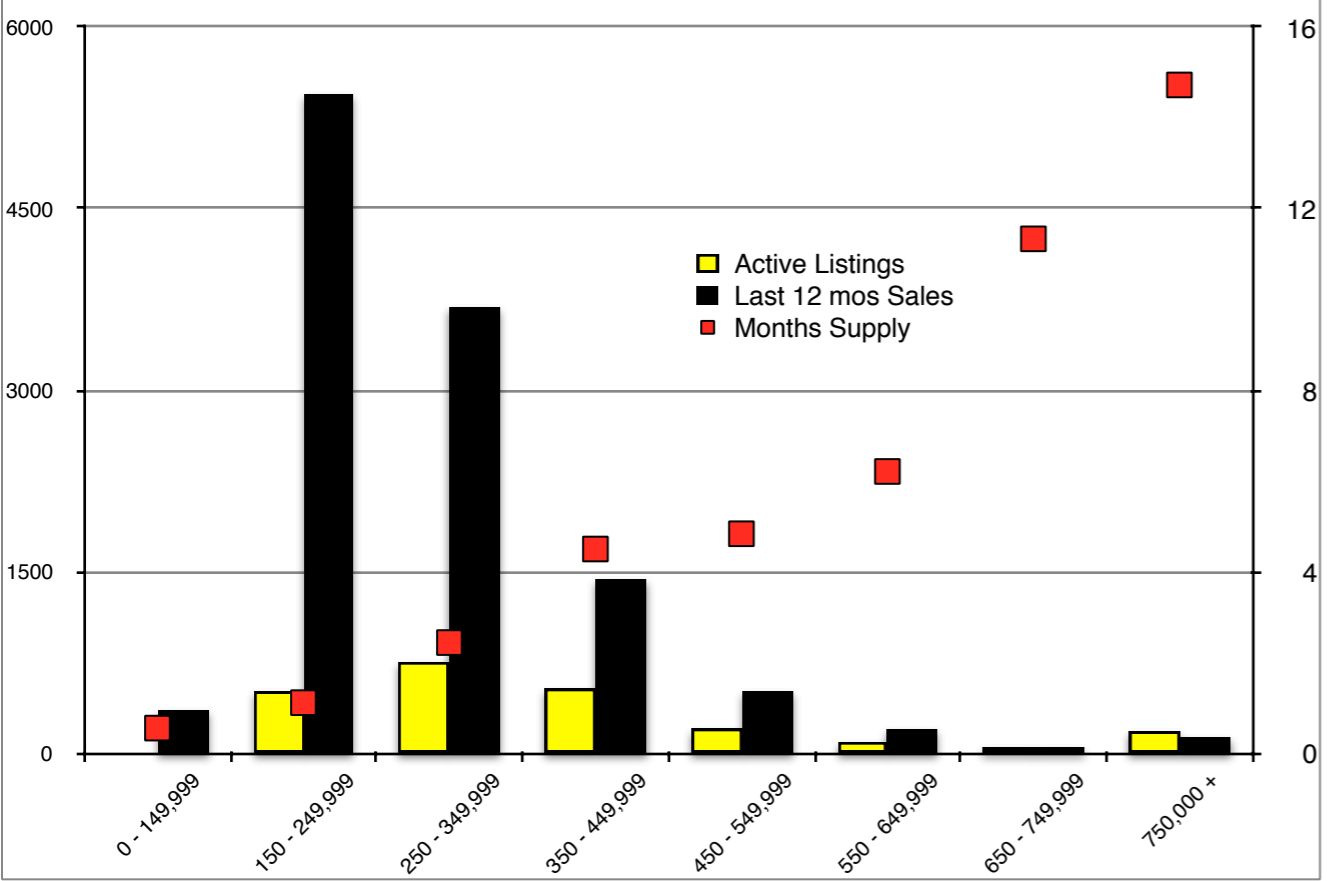

INDICATORS

FEBRUARY 2019

NORTH GEORGIA - February 2019

Banks County - February 2019

Barrow County - February 2019

Cherokee County - February 2019

Note: N'dicators is a monthly publication of the The Norton Agency data from FMLS and GMLS sources we deem reliable. For more information contact info@gonorton.com
 Copyright Norton Native Intelligence 2019.

Dawson County - February 2019

Forsyth County - February 2019

Gwinnett County - February 2019

Habersham County - February 2019

Hall County - February 2019

Jackson County - February 2019

Lumpkin County - February 2019

Rabun County - February 2019

Stephens County - February 2019

Walton County - February 2019

White County - February 2019