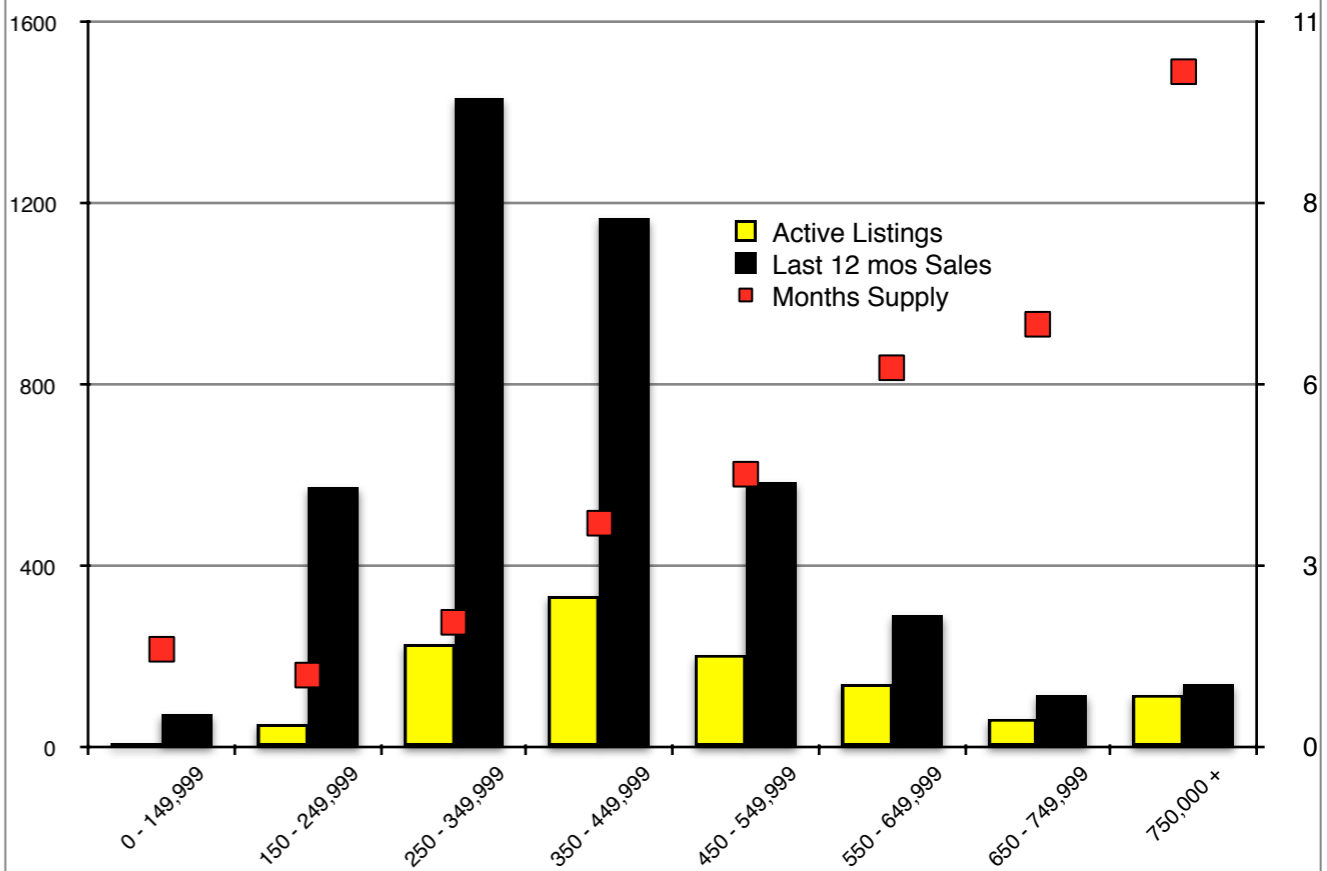

INDICATORS

FEBRUARY 2019

NORTH GEORGIA - February 2019

Banks County - February 2019

Barrow County - February 2019

Cherokee County - February 2019

Note: N'dicators is a monthly publication of the The Norton Agency data from FMLS and GMLS sources we deem reliable. For more information contact info@gonorton.com
 Copyright Norton Native Intelligence 2019.

Dawson County - February 2019

Forsyth County - February 2019

Gwinnett County - February 2019

Habersham County - February 2019

Hall County - February 2019

Jackson County - February 2019

Lumpkin County - February 2019

Rabun County - February 2019

Stephens County - February 2019

Walton County - February 2019

White County - February 2019