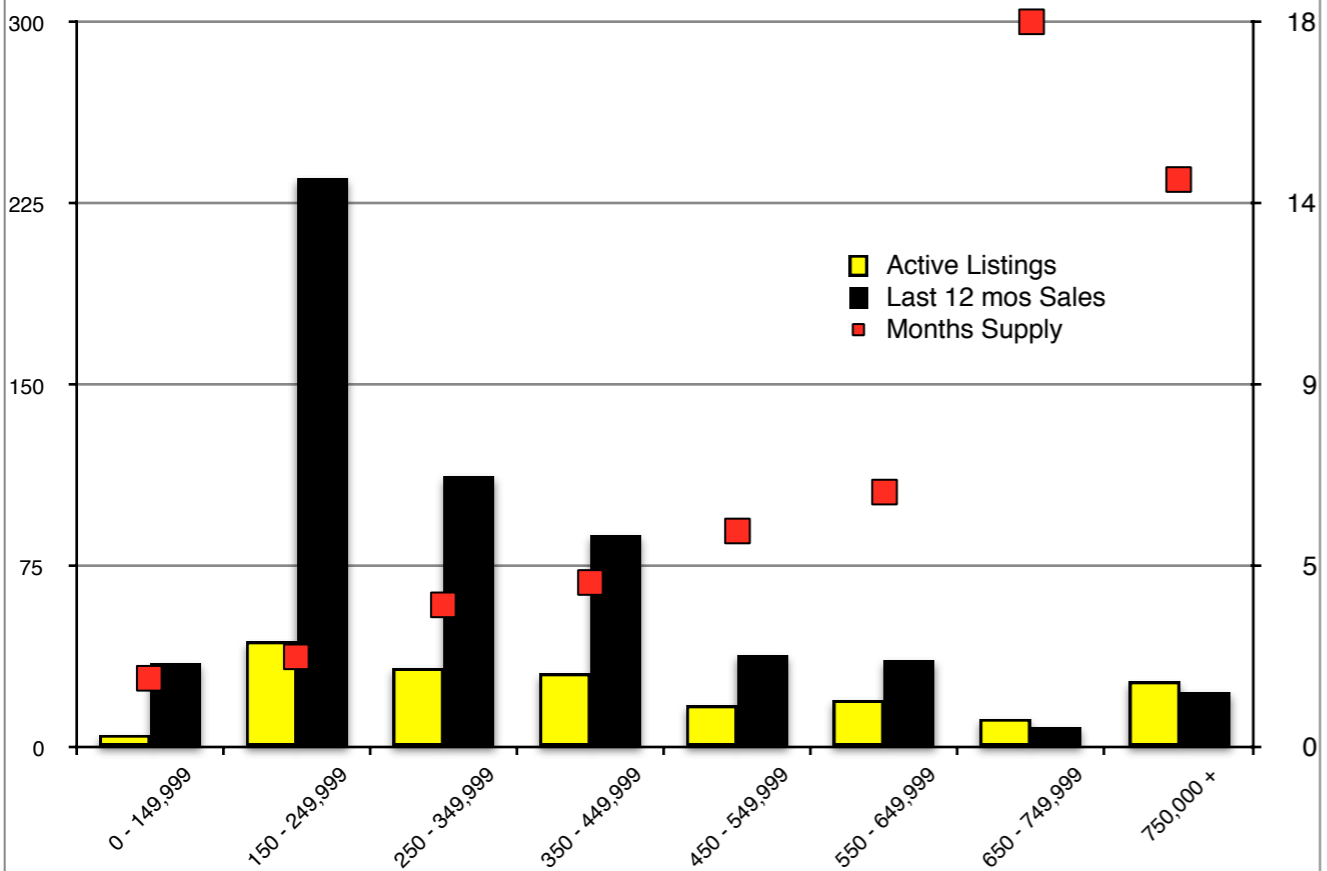

INDICATORS

FEBRUARY 2019

NORTH GEORGIA - February 2019

Banks County - February 2019

Barrow County - February 2019

Cherokee County - February 2019

Note: N'dicators is a monthly publication of the The Norton Agency data from FMLS and GMLS sources we deem reliable. For more information contact info@gonorton.com
 Copyright Norton Native Intelligence 2019.

Dawson County - February 2019

Forsyth County - February 2019

Gwinnett County - February 2019

Habersham County - February 2019

Hall County - February 2019

Jackson County - February 2019

Lumpkin County - February 2019

Rabun County - February 2019

Stephens County - February 2019

Walton County - February 2019

White County - February 2019