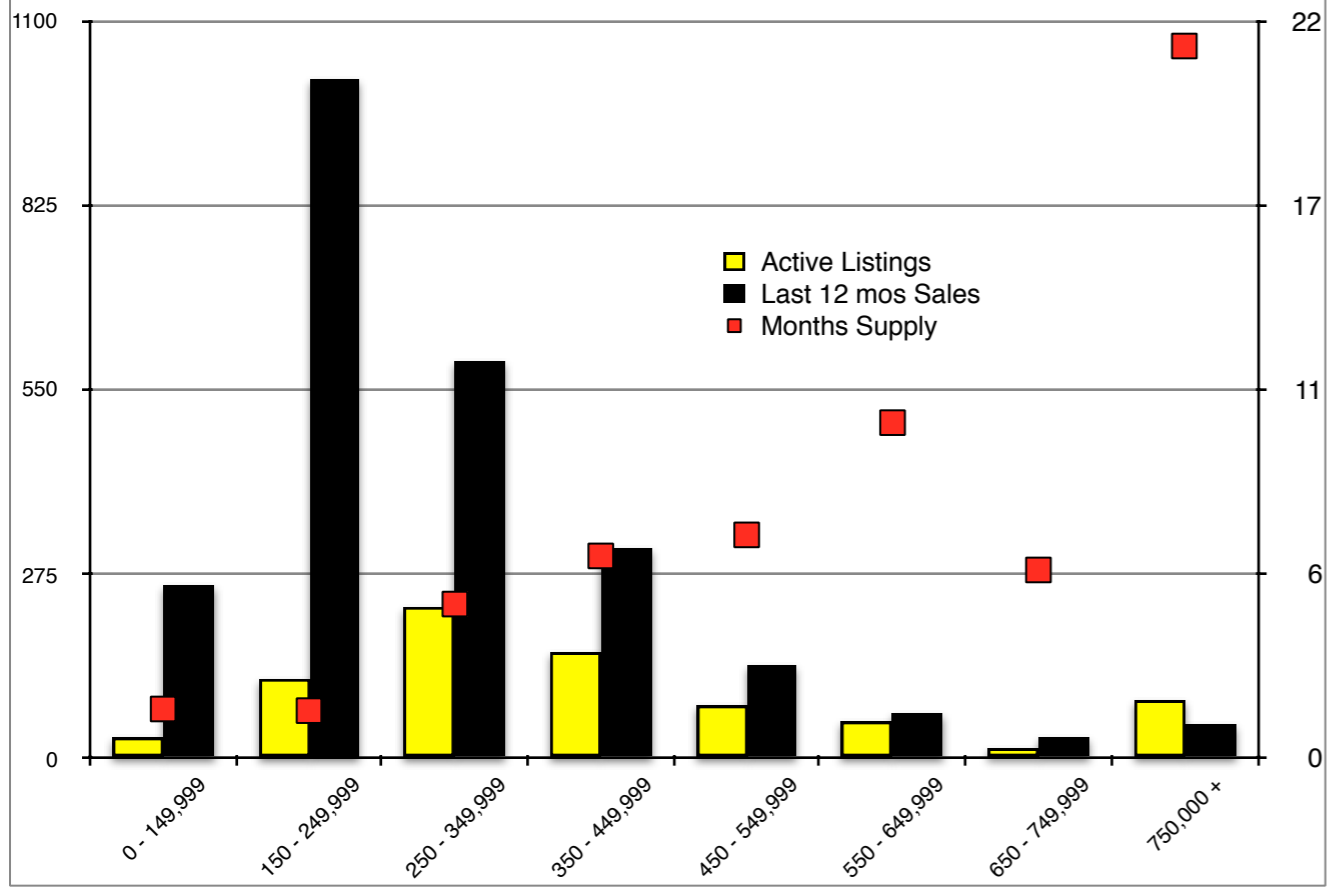

INDICATORS

FEBRUARY 2019

NORTH GEORGIA - February 2019

Banks County - February 2019

Barrow County - February 2019

Cherokee County - February 2019

Note: N'dicators is a monthly publication of the The Norton Agency data from FMLS and GMLS sources we deem reliable. For more information contact info@gonorton.com
 Copyright Norton Native Intelligence 2019.

Dawson County - February 2019

Forsyth County - February 2019

Gwinnett County - February 2019

Habersham County - February 2019

Hall County - February 2019

Jackson County - February 2019

Lumpkin County - February 2019

Rabun County - February 2019

Stephens County - February 2019

Walton County - February 2019

White County - February 2019