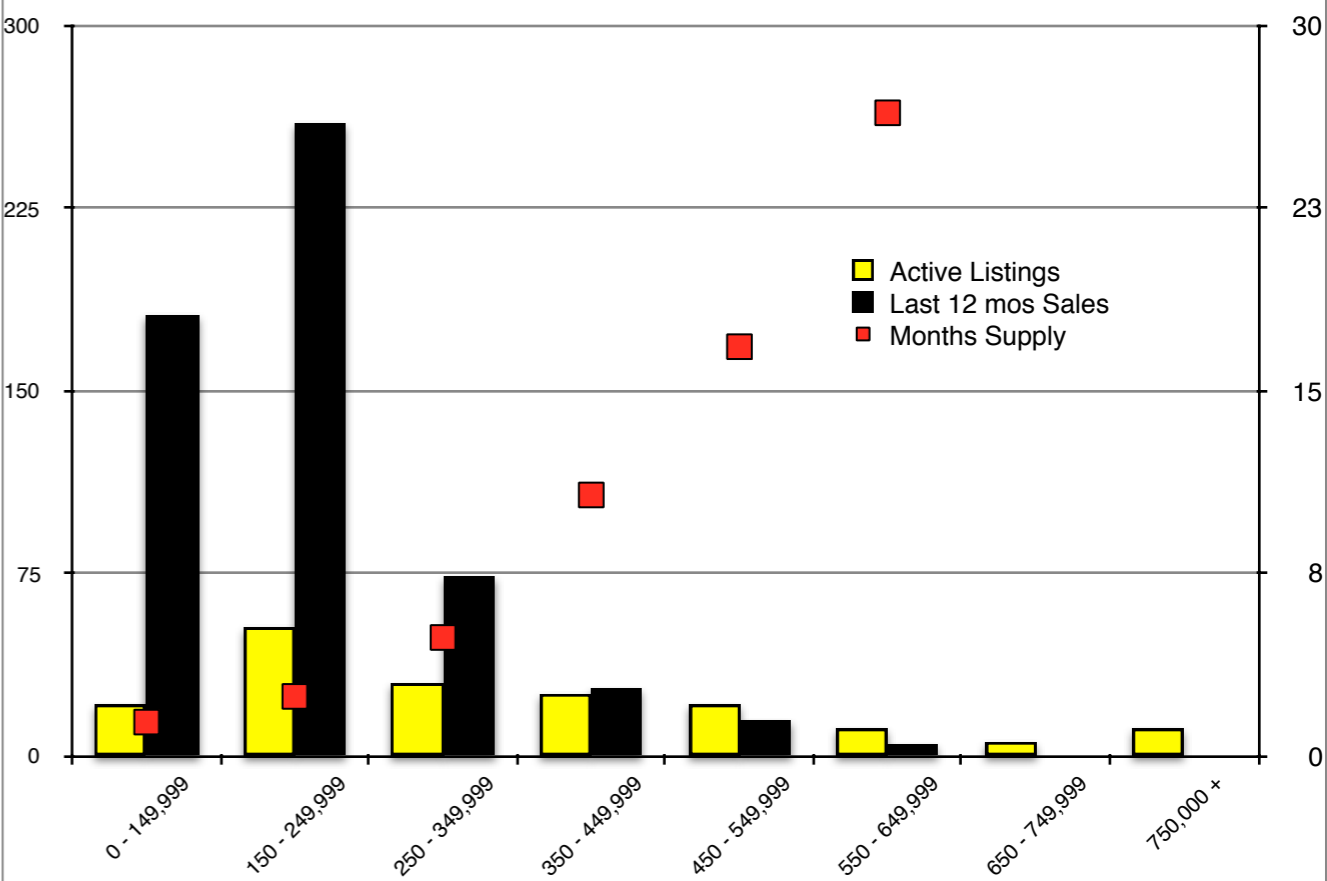

INDICATORS

FEBRUARY 2019

NORTH GEORGIA - February 2019

Banks County - February 2019

Barrow County - February 2019

Cherokee County - February 2019

Note: N'dicators is a monthly publication of the The Norton Agency data from FMLS and GMLS sources we deem reliable. For more information contact info@gonorton.com
 Copyright Norton Native Intelligence 2019.

Dawson County - February 2019

Forsyth County - February 2019

Gwinnett County - February 2019

Habersham County - February 2019

Hall County - February 2019

Jackson County - February 2019

Lumpkin County - February 2019

Rabun County - February 2019

Stephens County - February 2019

Walton County - February 2019

White County - February 2019