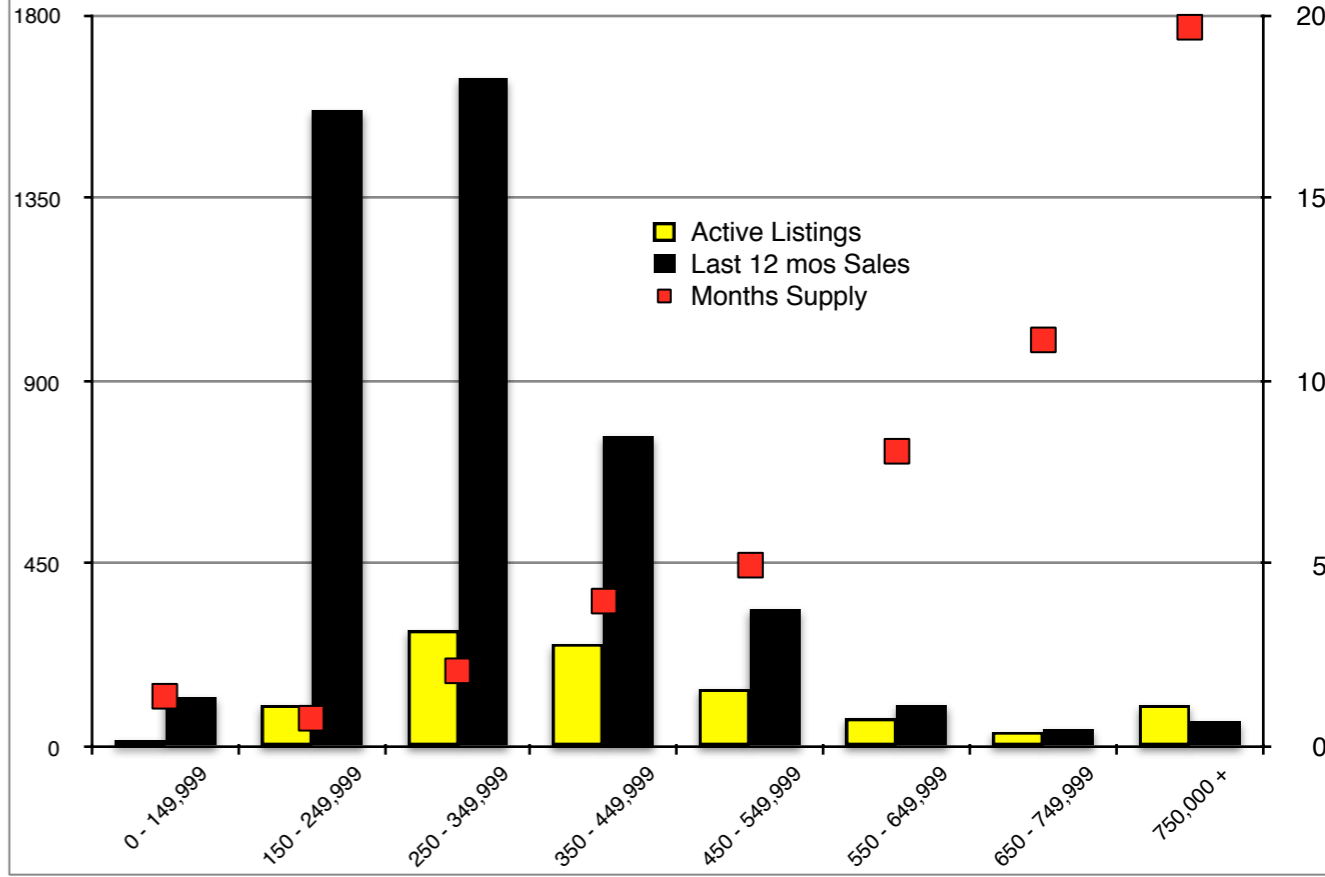

INDICATORS

FEBRUARY 2019

NORTH GEORGIA - February 2019

Banks County - February 2019

Barrow County - February 2019

Cherokee County - February 2019

Note: N'dicators is a monthly publication of the The Norton Agency data from FMLS and GMLS sources we deem reliable. For more information contact info@gonorton.com
 Copyright Norton Native Intelligence 2019.

Dawson County - February 2019

Forsyth County - February 2019

Gwinnett County - February 2019

Habersham County - February 2019

Hall County - February 2019

Jackson County - February 2019

Lumpkin County - February 2019

Rabun County - February 2019

Stephens County - February 2019

Walton County - February 2019

White County - February 2019