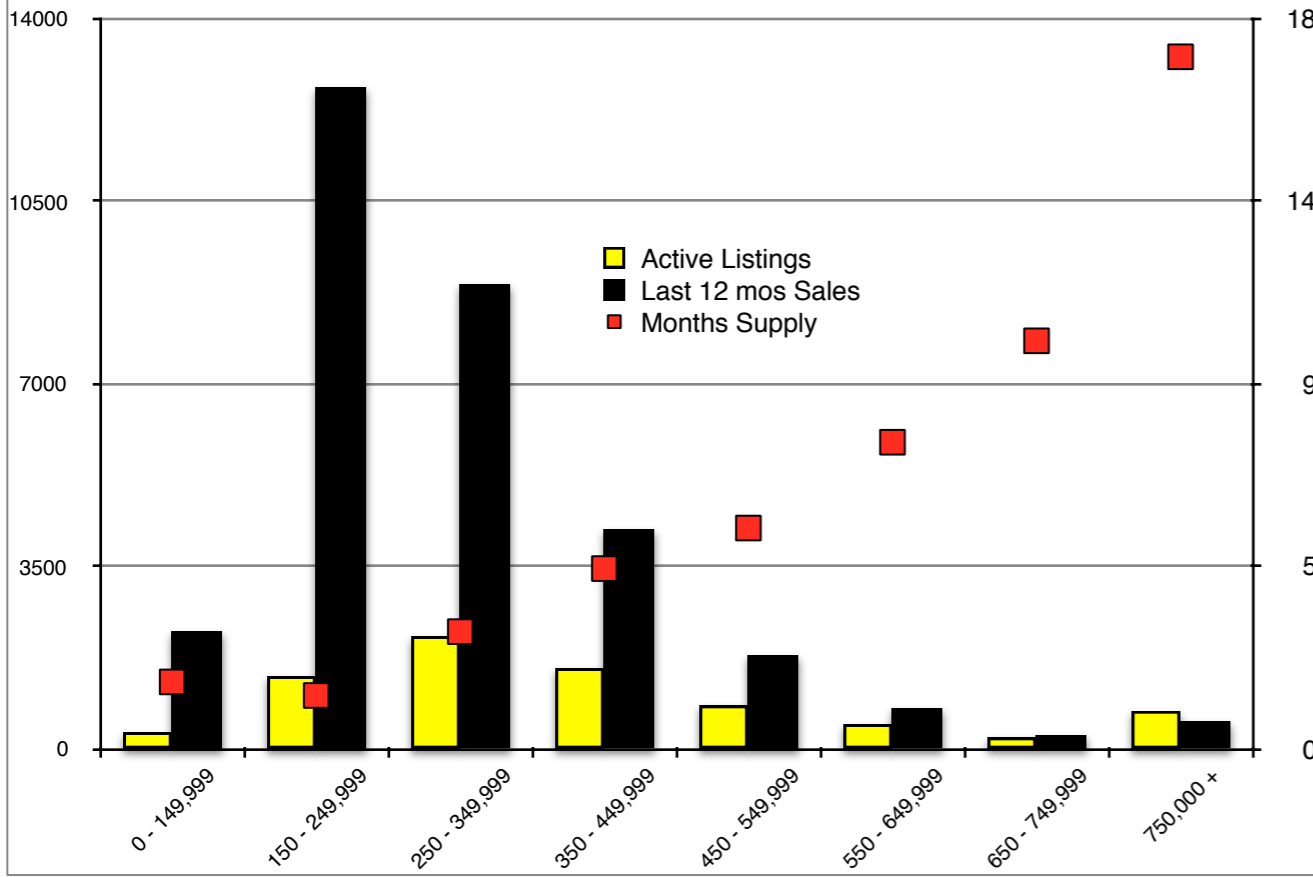

INDICATORS

FEBRUARY 2019

NORTH GEORGIA - February 2019

Banks County - February 2019

Barrow County - February 2019

Cherokee County - February 2019

Note: N'dicators is a monthly publication of the The Norton Agency data from FMLS and GMLS sources we deem reliable. For more information contact info@gonorton.com
 Copyright Norton Native Intelligence 2019.

Dawson County - February 2019

Forsyth County - February 2019

Gwinnett County - February 2019

Habersham County - February 2019

Hall County - February 2019

Jackson County - February 2019

Lumpkin County - February 2019