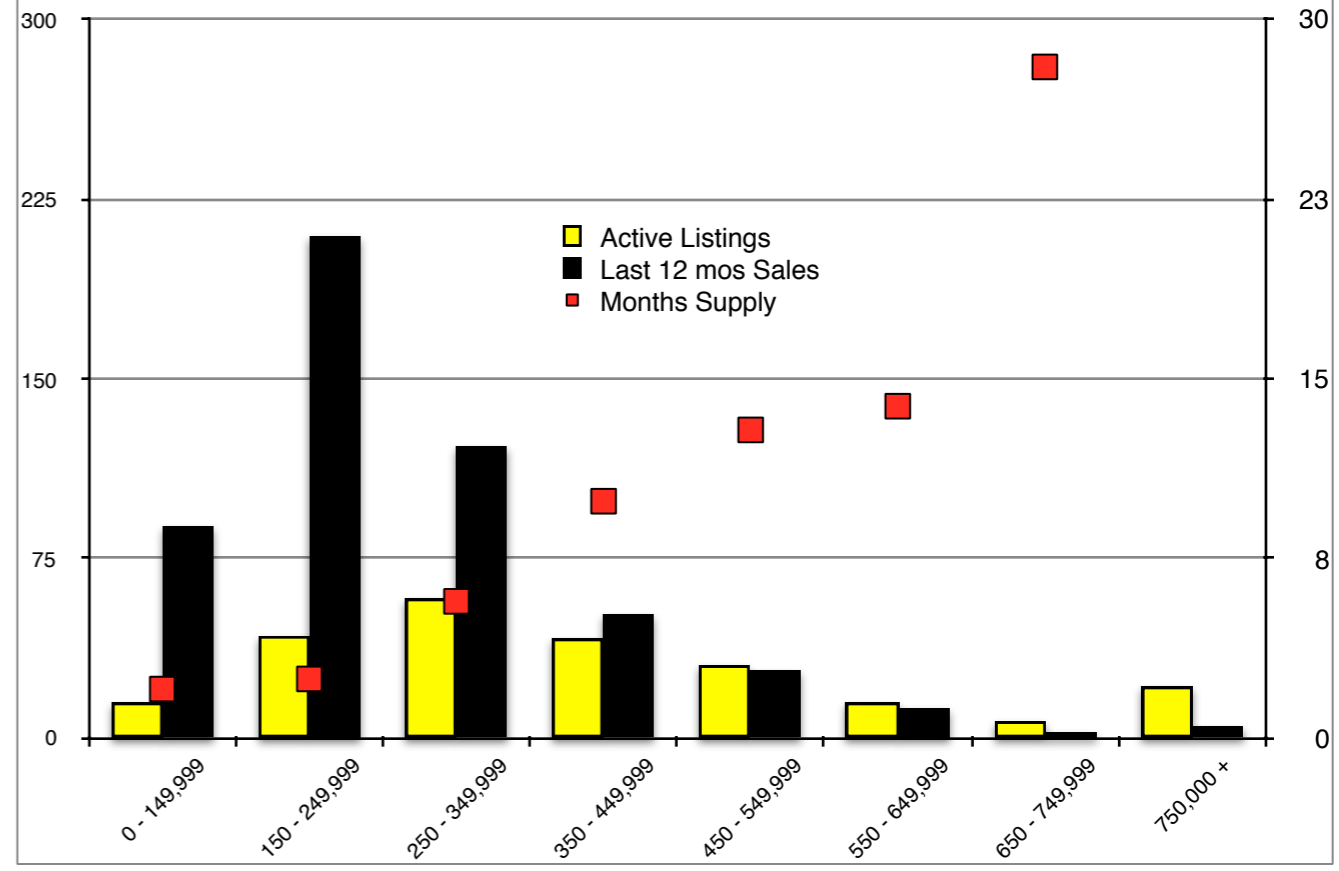

Pickens County - February 2019

Note: N'dicators is a monthly publication of the The Norton Agency data from FMLS and GMLS sources we deem reliable. For more information contact info@gonorton.com
Copyright Norton Native Intelligence 2019.