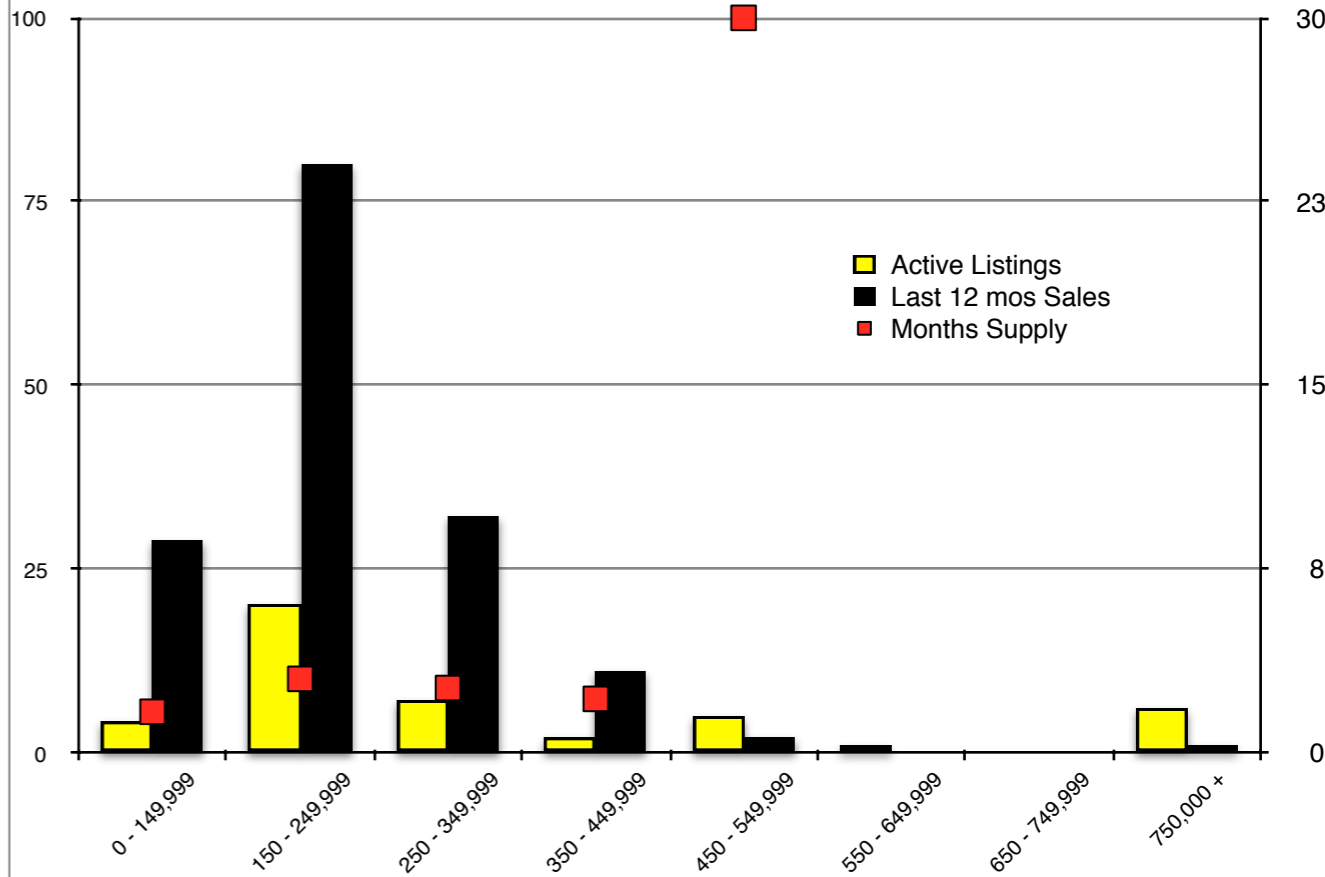

INDICATORS

FEBRUARY 2019

NORTH GEORGIA - February 2019

Banks County - February 2019

Barrow County - February 2019

Cherokee County - February 2019

Note: N'dicators is a monthly publication of the The Norton Agency data from FMLS and GMLS sources we deem reliable. For more information contact info@gonorton.com
 Copyright Norton Native Intelligence 2019.

Dawson County - February 2019

Forsyth County - February 2019

Gwinnett County - February 2019

Habersham County - February 2019

Hall County - February 2019

Jackson County - February 2019

Lumpkin County - February 2019

Rabun County - February 2019

Stephens County - February 2019

Walton County - February 2019

White County - February 2019