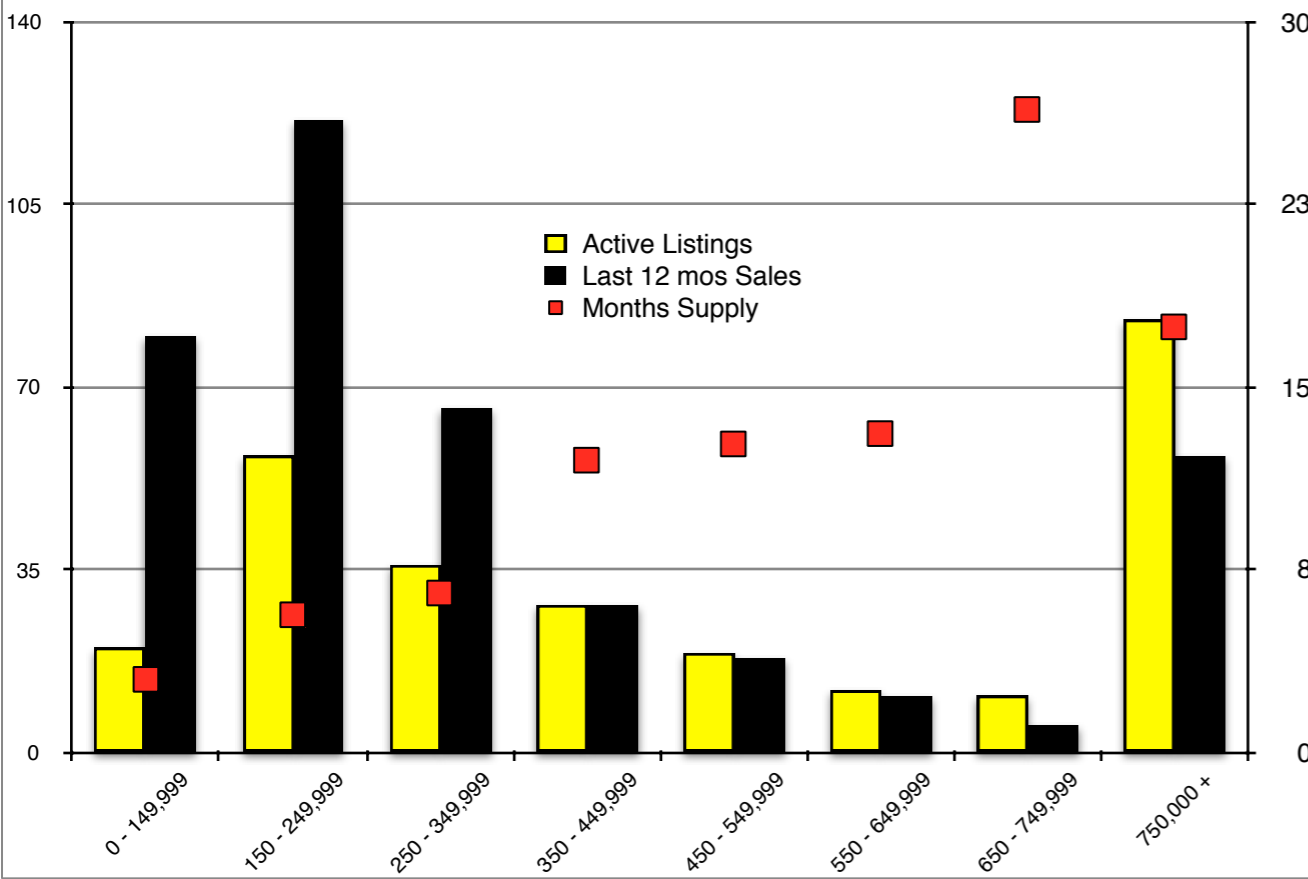

INDICATORS

FEBRUARY 2019

NORTH GEORGIA - February 2019

Banks County - February 2019

Barrow County - February 2019

Cherokee County - February 2019

Note: N'dicators is a monthly publication of the The Norton Agency data from FMLS and GMLS sources we deem reliable. For more information contact info@gonorton.com
 Copyright Norton Native Intelligence 2019.

Dawson County - February 2019

Forsyth County - February 2019

Gwinnett County - February 2019

Habersham County - February 2019

Hall County - February 2019

Jackson County - February 2019

Lumpkin County - February 2019

Pickens County - February 2019

Note: N'dicators is a monthly publication of the The Norton Agency data from FMLS and GMLS sources we deem reliable. For more information contact info@gonorton.com
 Copyright Norton Native Intelligence 2019.

Rabun County - February 2019

Stephens County - February 2019

Walton County - February 2019

White County - February 2019