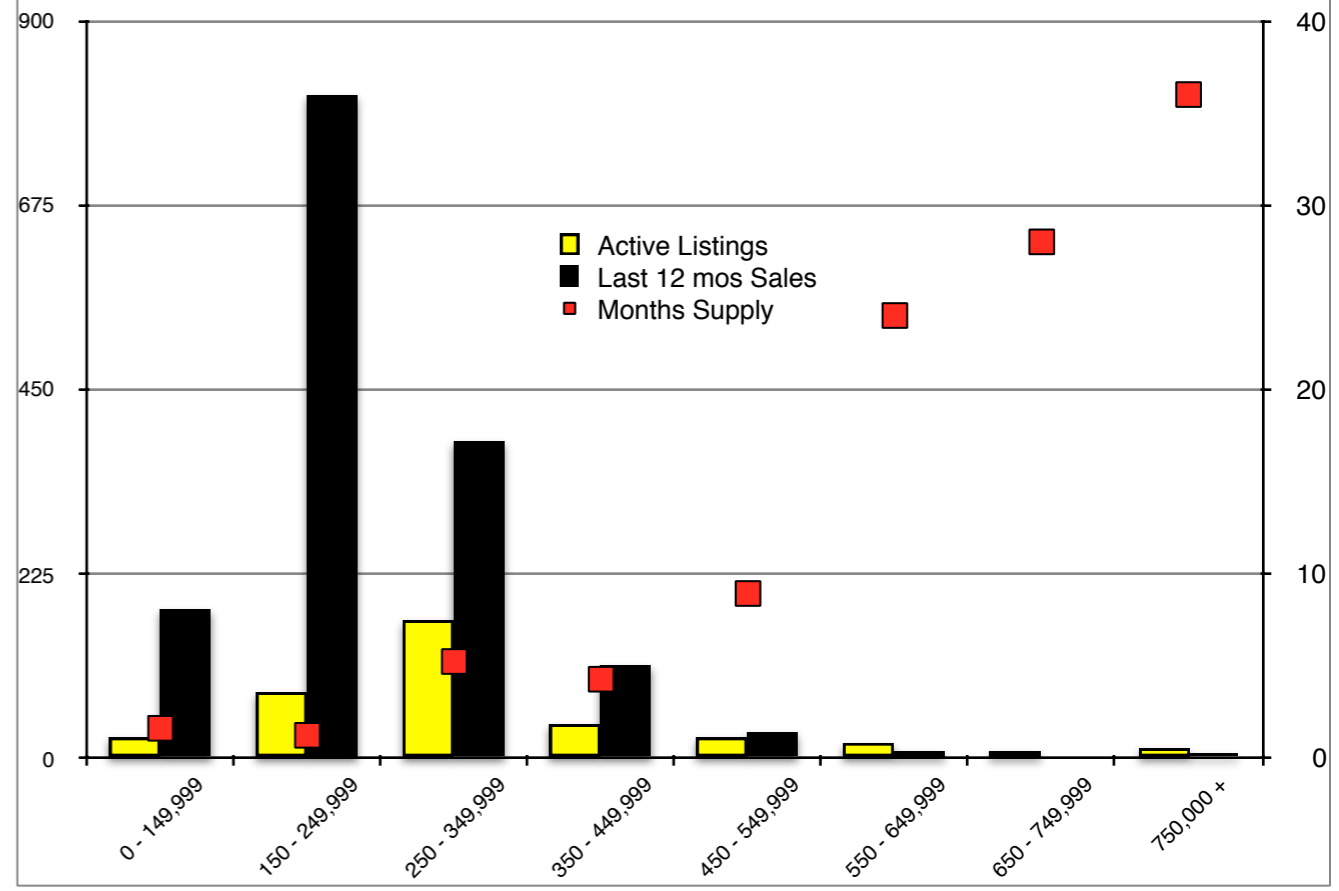

INDICATORS

FEBRUARY 2019

NORTH GEORGIA - February 2019

Banks County - February 2019

Barrow County - February 2019

Cherokee County - February 2019

Note: N'dicators is a monthly publication of the The Norton Agency data from FMLS and GMLS sources we deem reliable. For more information contact info@gonorton.com
 Copyright Norton Native Intelligence 2019.

Dawson County - February 2019

Forsyth County - February 2019

Gwinnett County - February 2019

Habersham County - February 2019

Hall County - February 2019

Jackson County - February 2019

Lumpkin County - February 2019

Rabun County - February 2019

Stephens County - February 2019

Walton County - February 2019

White County - February 2019