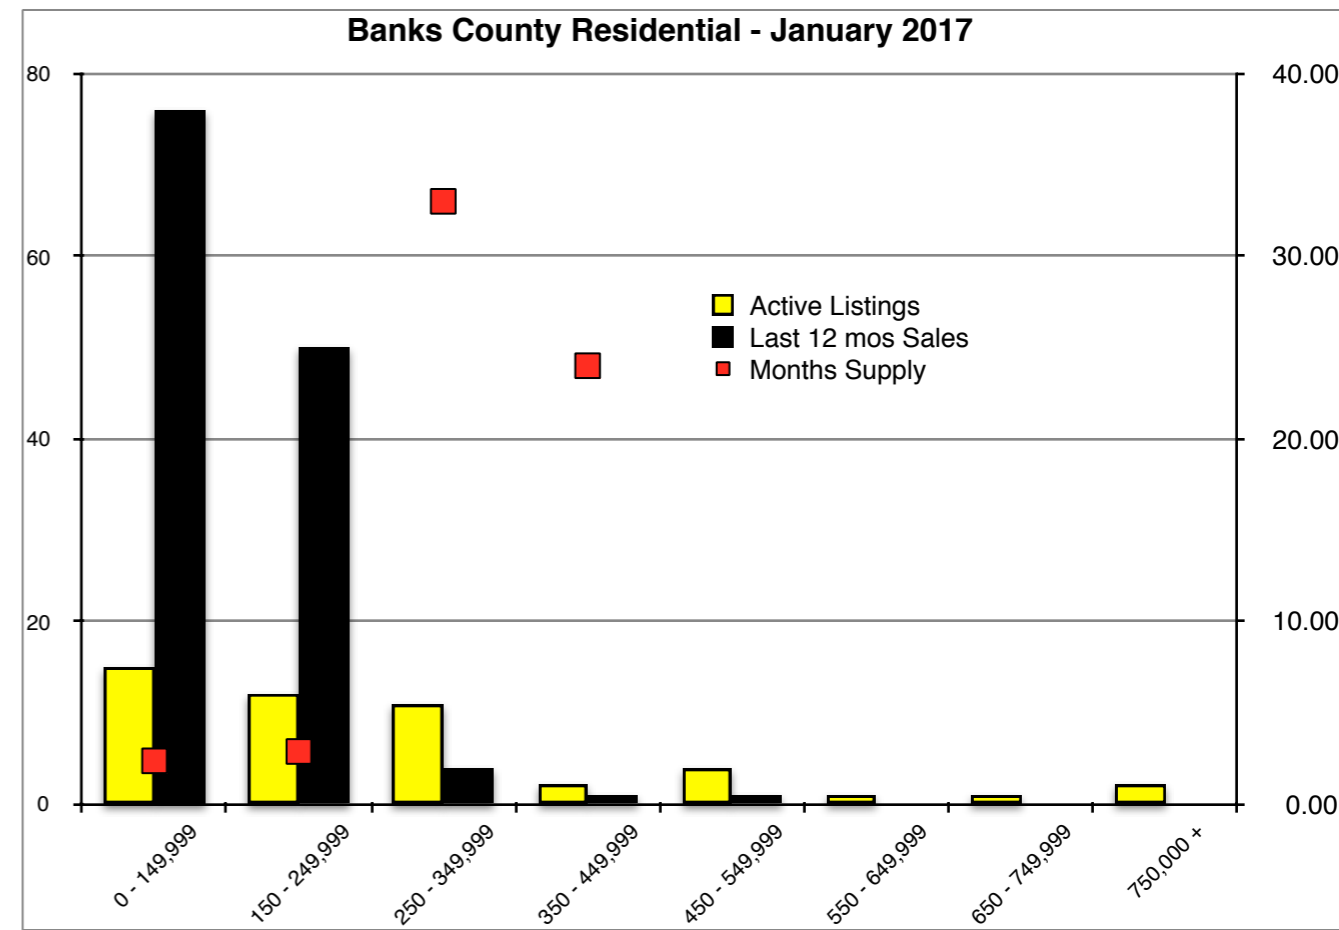

INDICATORS

JANUARY 2017

Dawson County Residential - January 2017

Forsyth County Residential - January 2017

Gwinnett County Residential - January 2017

Habersham County Residential - January 2017

Hall County Residential - January 2017

Jackson County Residential - January 2017

Lumpkin County Residential - January 2017

Pickens County Residential - January 2017

Note: N'dicators is a monthly publication of the The Norton Agency data from FMLS and GMLS sources we deem reliable. For more information contact info@gonorton.com
 Copyright Norton Native Intelligence 2016.

Rabun County Residential - January 2017

Stephens County Residential - January 2017

Walton County Residential - January 2017

White County Residential - January 2017