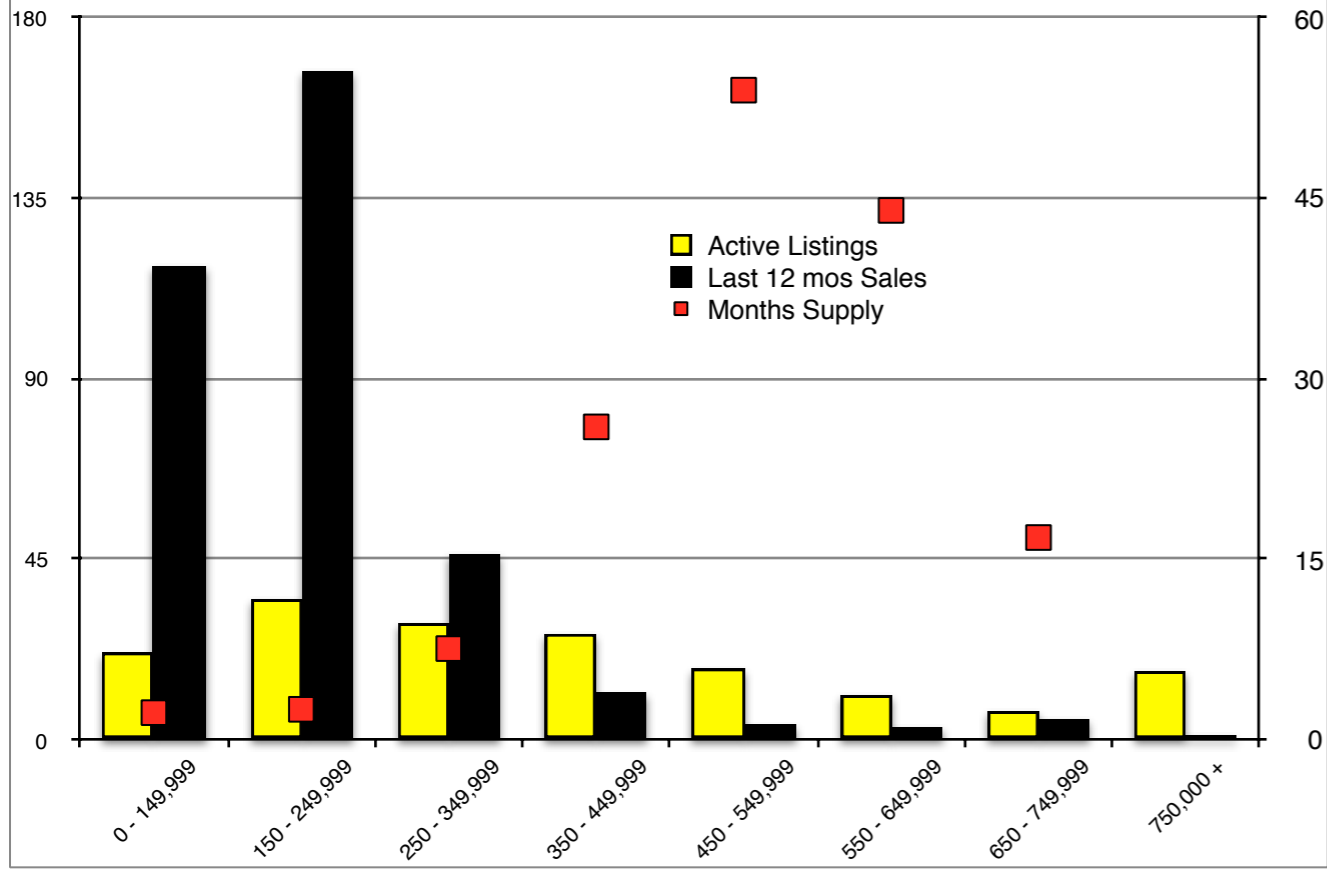

INDICATORS

JANUARY 2017

Dawson County Residential - January 2017

Forsyth County Residential - January 2017

Gwinnett County Residential - January 2017

Habersham County Residential - January 2017

Hall County Residential - January 2017

Jackson County Residential - January 2017

Lumpkin County Residential - January 2017

Pickens County Residential - January 2017

Note: N'dicators is a monthly publication of the The Norton Agency data from FMLS and GMLS sources we deem reliable. For more information contact info@gonorton.com
 Copyright Norton Native Intelligence 2016.

Rabun County Residential - January 2017

Stephens County Residential - January 2017

Walton County Residential - January 2017

White County Residential - January 2017