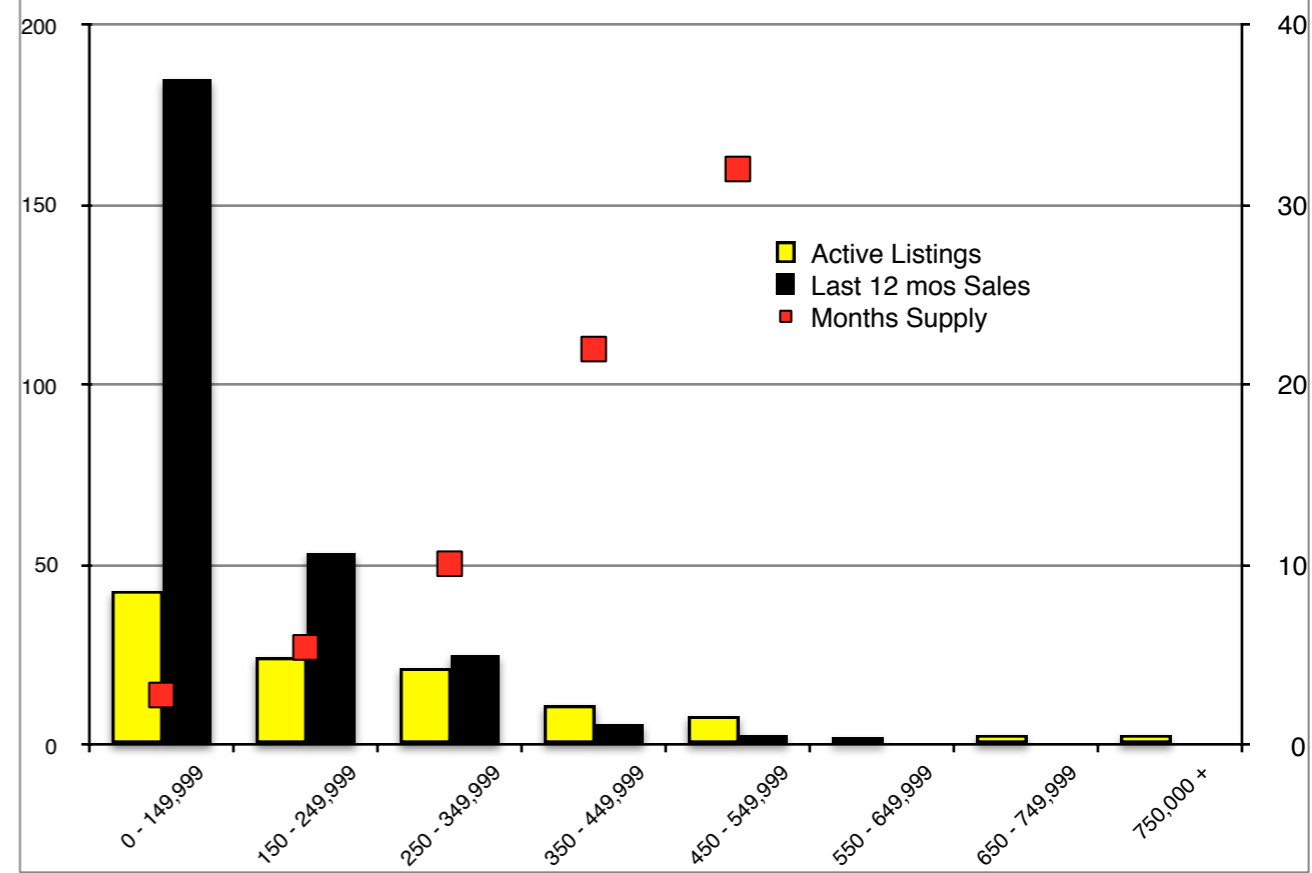

Jackson County Residential - January 2017

Lumpkin County Residential - January 2017

Pickens County Residential - January 2017

Note: N'dicators is a monthly publication of the The Norton Agency data from FMLS and GMLS sources we deem reliable. For more information contact info@gonorton.com
 Copyright Norton Native Intelligence 2016.

Rabun County Residential - January 2017

Stephens County Residential - January 2017

Walton County Residential - January 2017

White County Residential - January 2017