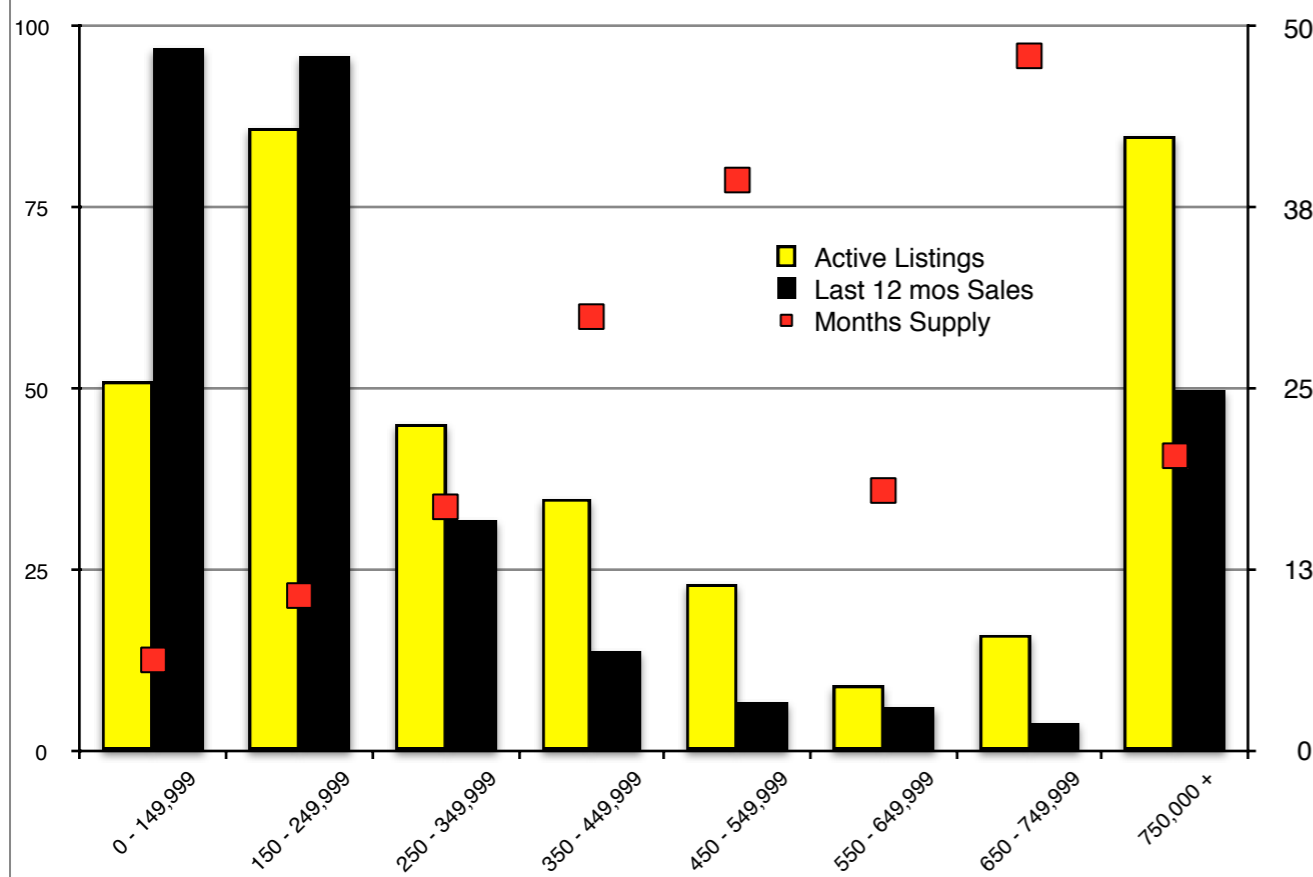

Jackson County Residential - January 2017

Lumpkin County Residential - January 2017

Pickens County Residential - January 2017

Note: N'dicators is a monthly publication of the The Norton Agency data from FMLS and GMLS sources we deem reliable. For more information contact info@gonorton.com
 Copyright Norton Native Intelligence 2016.

Rabun County Residential - January 2017

Stephens County Residential - January 2017

Walton County Residential - January 2017

White County Residential - January 2017