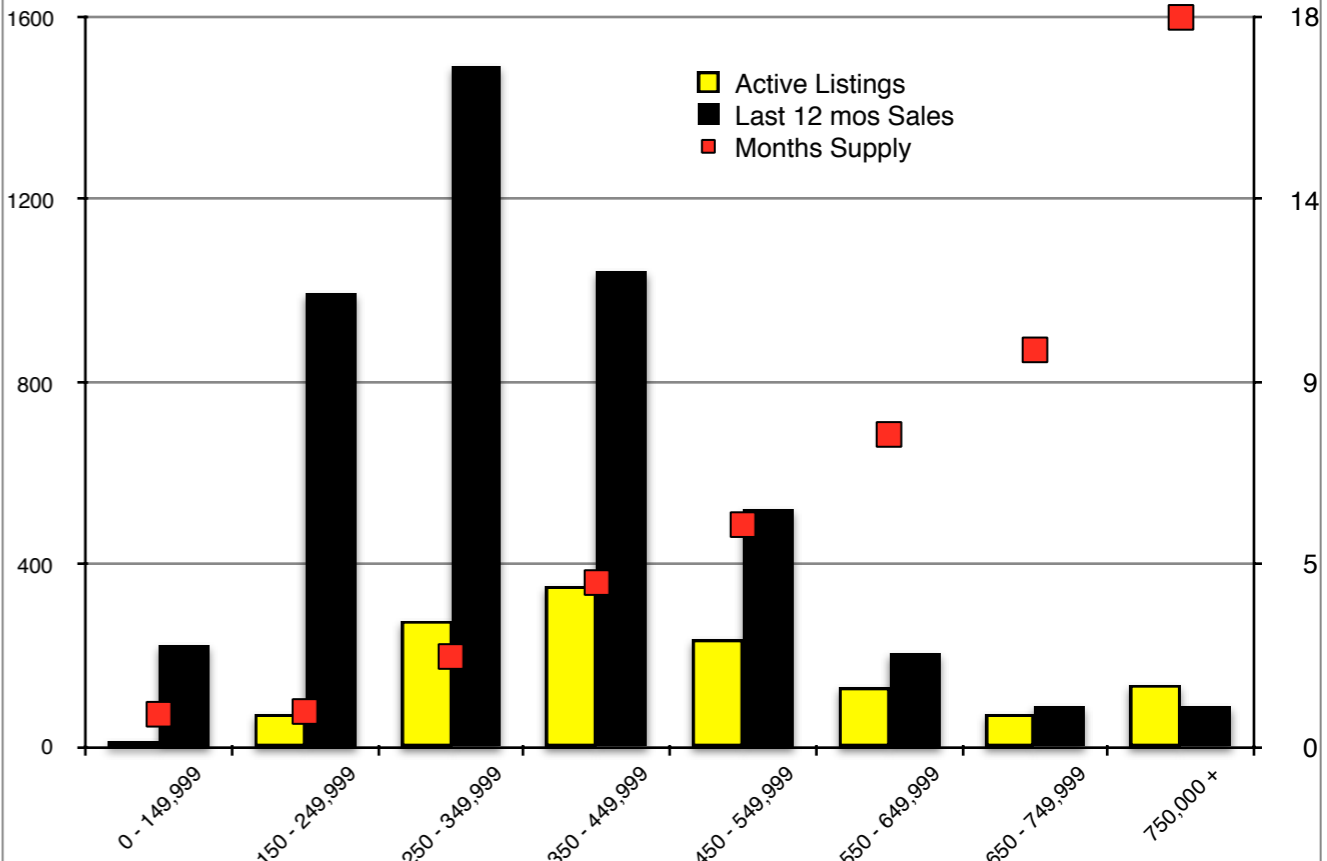

INDICATORS

JANUARY 2017

Dawson County Residential - January 2017

Forsyth County Residential - January 2017

Gwinnett County Residential - January 2017

Habersham County Residential - January 2017

Hall County Residential - January 2017

Jackson County Residential - January 2017

Lumpkin County Residential - January 2017

Pickens County Residential - January 2017

Note: N'dicators is a monthly publication of the The Norton Agency data from FMLS and GMLS sources we deem reliable. For more information contact info@gonorton.com
 Copyright Norton Native Intelligence 2016.

Rabun County Residential - January 2017

Stephens County Residential - January 2017

Walton County Residential - January 2017

White County Residential - January 2017