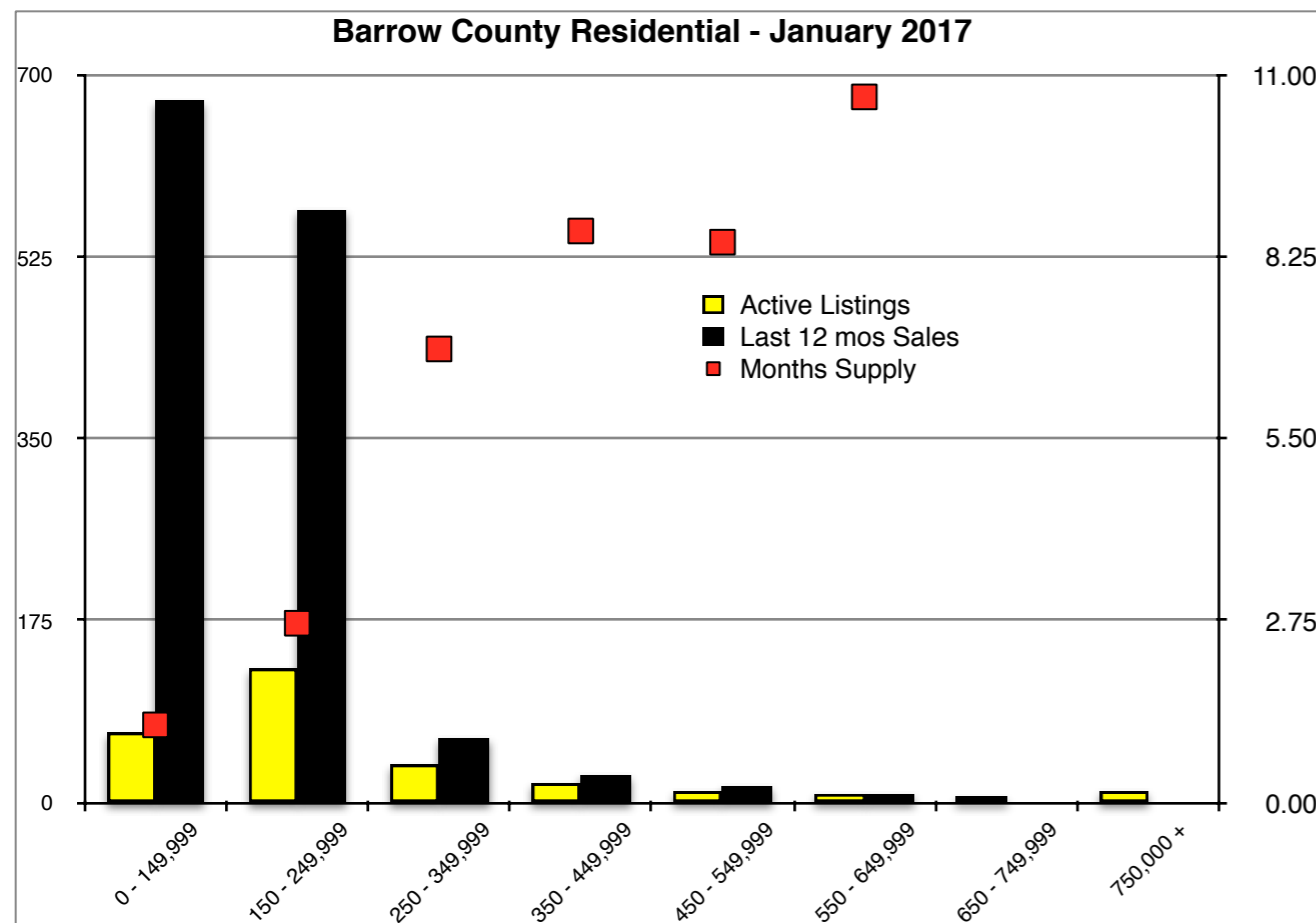

INDICATORS

JANUARY 2017

Dawson County Residential - January 2017

Forsyth County Residential - January 2017

Gwinnett County Residential - January 2017

Habersham County Residential - January 2017

Hall County Residential - January 2017

Jackson County Residential - January 2017

Lumpkin County Residential - January 2017

Pickens County Residential - January 2017

Note: N'dicators is a monthly publication of the The Norton Agency data from FMLS and GMLS sources we deem reliable. For more information contact info@gonorton.com
 Copyright Norton Native Intelligence 2016.

Rabun County Residential - January 2017

Stephens County Residential - January 2017

Walton County Residential - January 2017

White County Residential - January 2017