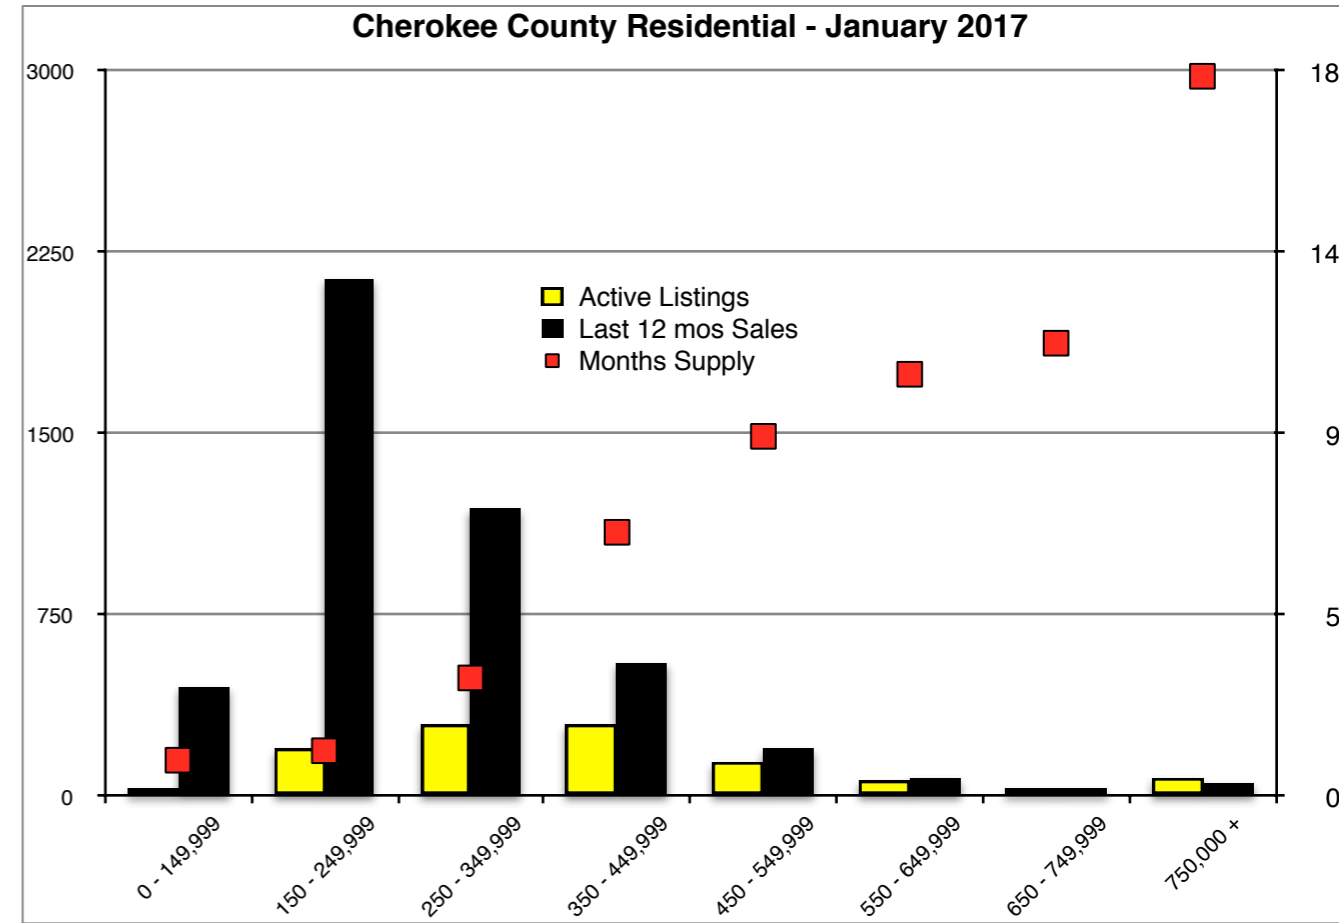

INDICATORS

JANUARY 2017

Dawson County Residential - January 2017

Forsyth County Residential - January 2017

Gwinnett County Residential - January 2017

Habersham County Residential - January 2017

Hall County Residential - January 2017

Jackson County Residential - January 2017

Lumpkin County Residential - January 2017

Pickens County Residential - January 2017

Note: N'dicators is a monthly publication of the The Norton Agency data from FMLS and GMLS sources we deem reliable. For more information contact info@gonorton.com
 Copyright Norton Native Intelligence 2016.

Rabun County Residential - January 2017

Stephens County Residential - January 2017

Walton County Residential - January 2017

White County Residential - January 2017