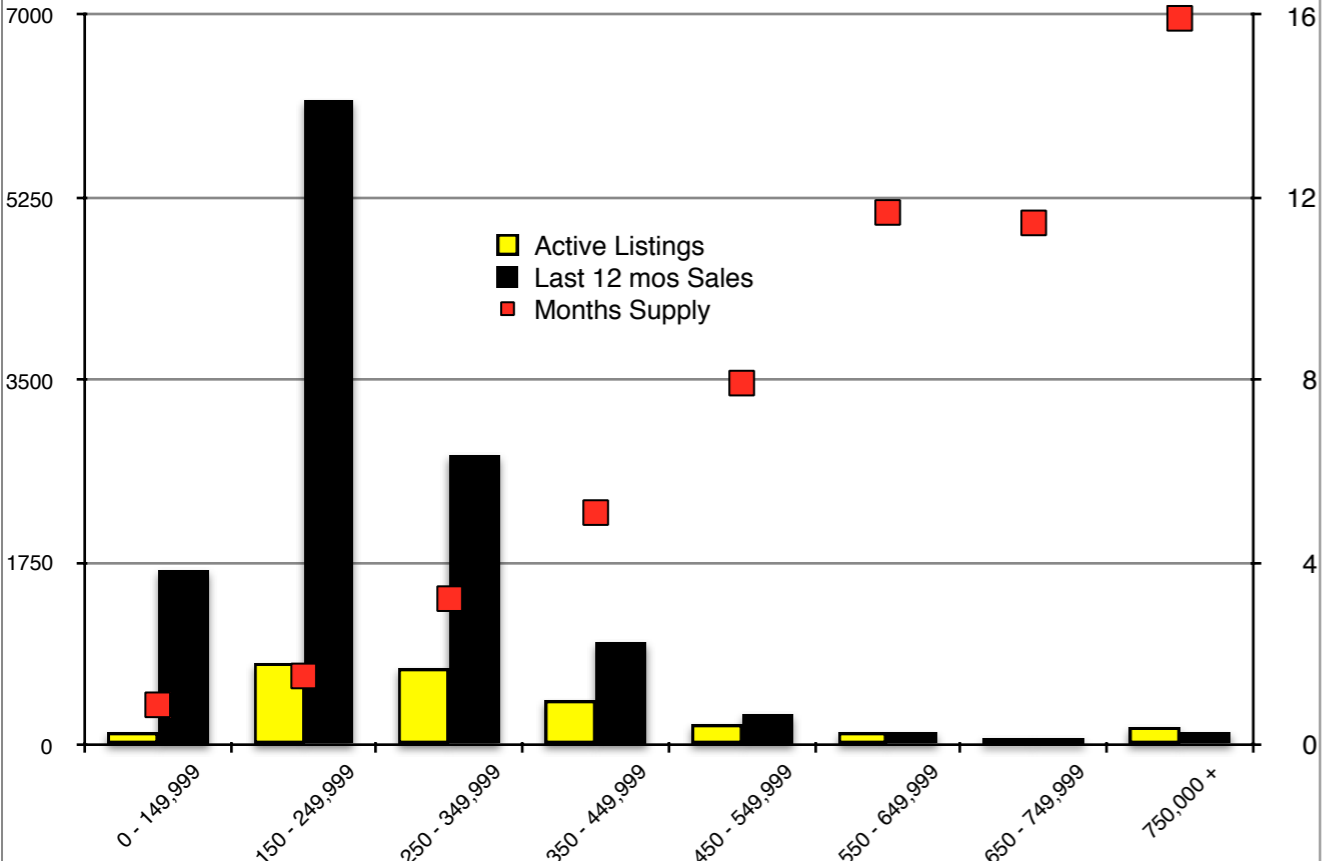

INDICATORS

JANUARY 2017

Dawson County Residential - January 2017

Forsyth County Residential - January 2017

Gwinnett County Residential - January 2017

Habersham County Residential - January 2017

Hall County Residential - January 2017

Jackson County Residential - January 2017

Lumpkin County Residential - January 2017

Pickens County Residential - January 2017

Note: N'dicators is a monthly publication of the The Norton Agency data from FMLS and GMLS sources we deem reliable. For more information contact info@gonorton.com
 Copyright Norton Native Intelligence 2016.

Rabun County Residential - January 2017

Stephens County Residential - January 2017

Walton County Residential - January 2017

White County Residential - January 2017