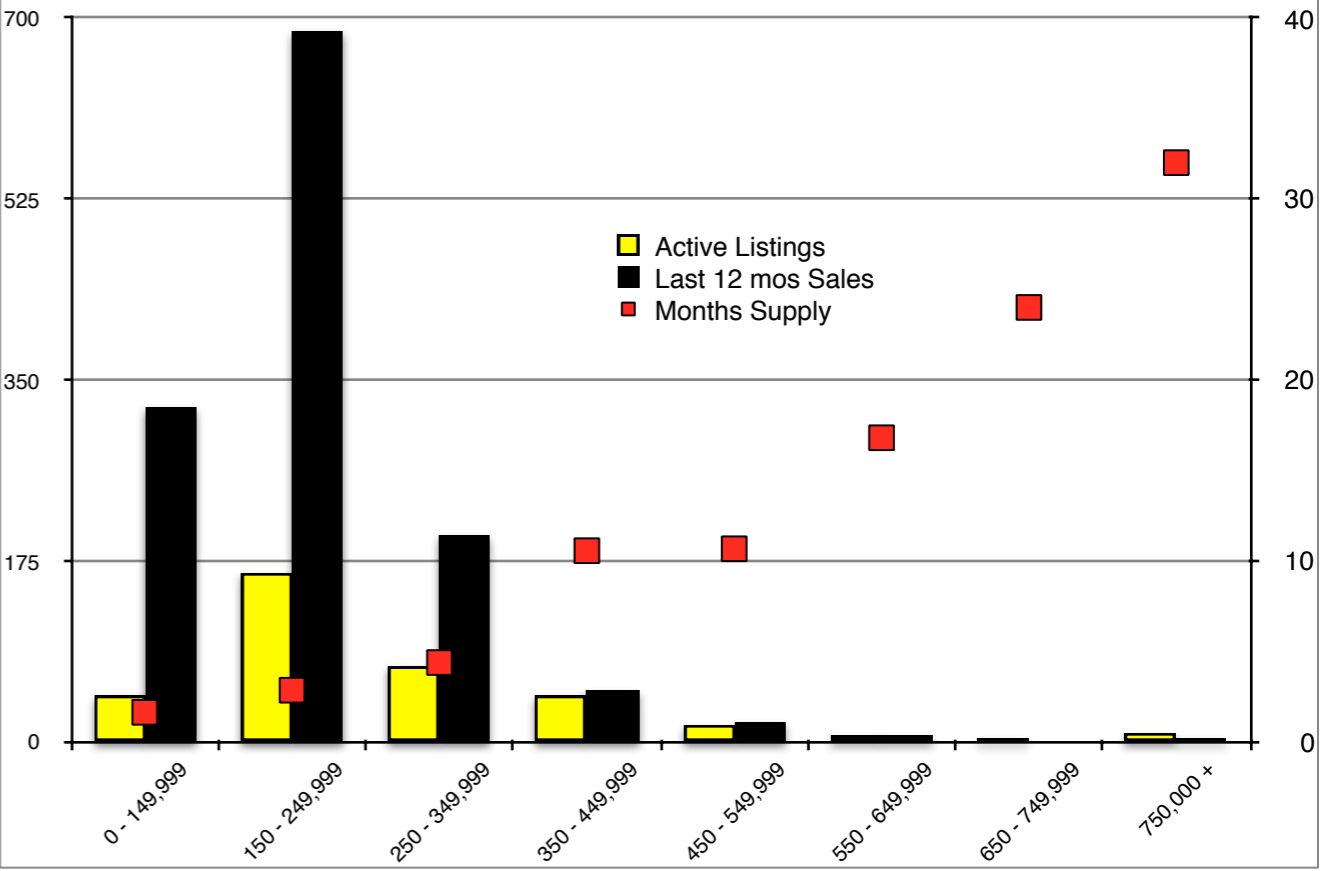

INDICATORS

JANUARY 2017

Dawson County Residential - January 2017

Forsyth County Residential - January 2017

Gwinnett County Residential - January 2017

Habersham County Residential - January 2017

Hall County Residential - January 2017

Jackson County Residential - January 2017

Lumpkin County Residential - January 2017

Pickens County Residential - January 2017

Note: N'dicators is a monthly publication of the The Norton Agency data from FMLS and GMLS sources we deem reliable. For more information contact info@gonorton.com
 Copyright Norton Native Intelligence 2016.

Rabun County Residential - January 2017

Stephens County Residential - January 2017

Walton County Residential - January 2017

White County Residential - January 2017