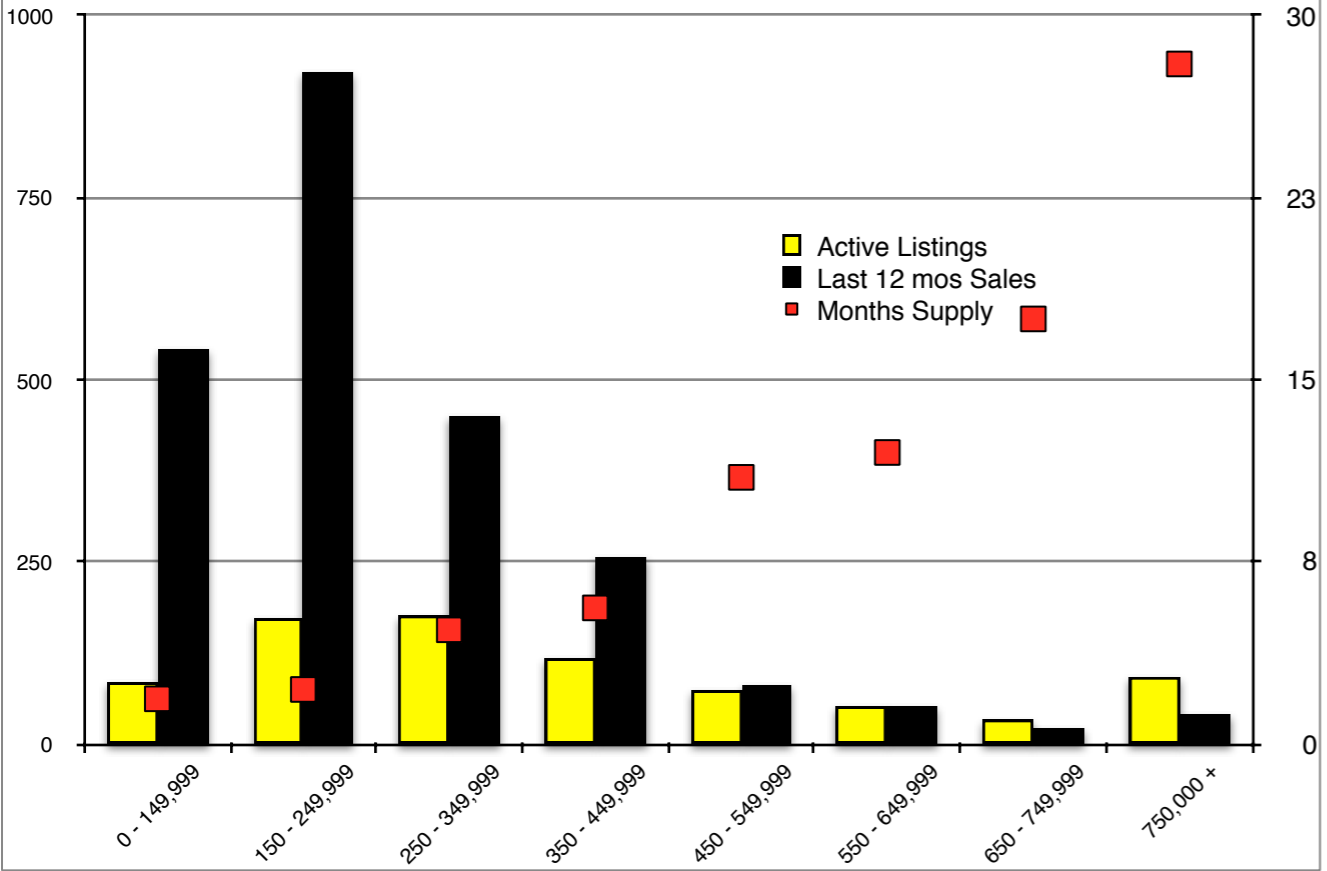

INDICATORS

JANUARY 2017

Dawson County Residential - January 2017

Forsyth County Residential - January 2017

Gwinnett County Residential - January 2017

Habersham County Residential - January 2017

Hall County Residential - January 2017

Jackson County Residential - January 2017

Lumpkin County Residential - January 2017

Pickens County Residential - January 2017

Note: N'dicators is a monthly publication of the The Norton Agency data from FMLS and GMLS sources we deem reliable. For more information contact info@gonorton.com
 Copyright Norton Native Intelligence 2016.

Rabun County Residential - January 2017

Stephens County Residential - January 2017

Walton County Residential - January 2017

White County Residential - January 2017