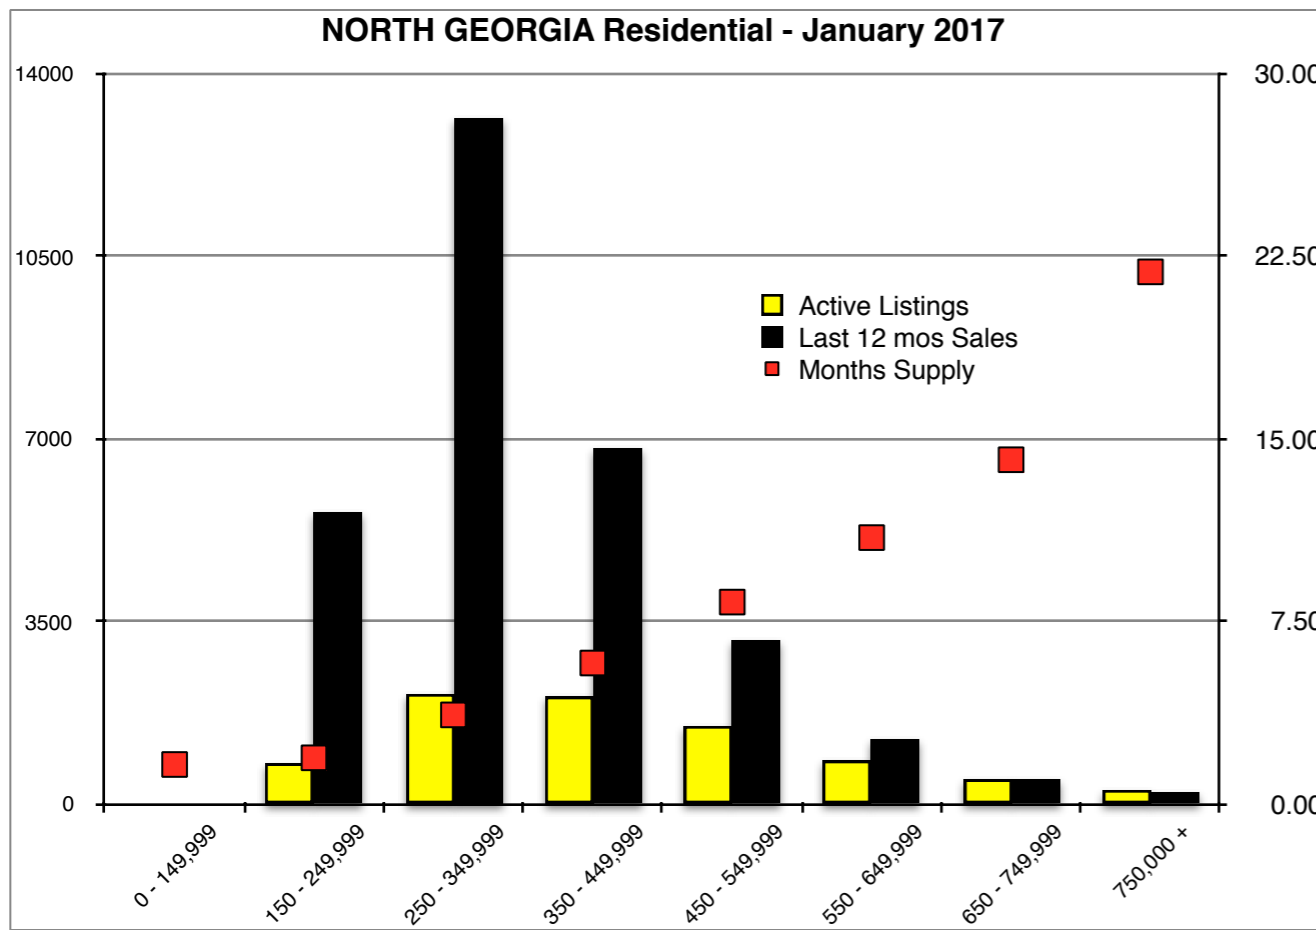

INDICATORS

JANUARY 2017

Dawson County Residential - January 2017

Forsyth County Residential - January 2017

Gwinnett County Residential - January 2017

Habersham County Residential - January 2017

Hall County Residential - January 2017

Jackson County Residential - January 2017

Lumpkin County Residential - January 2017

Pickens County Residential - January 2017

Note: N'dicators is a monthly publication of the The Norton Agency data from FMLS and GMLS sources we deem reliable. For more information contact info@gonorton.com
 Copyright Norton Native Intelligence 2016.