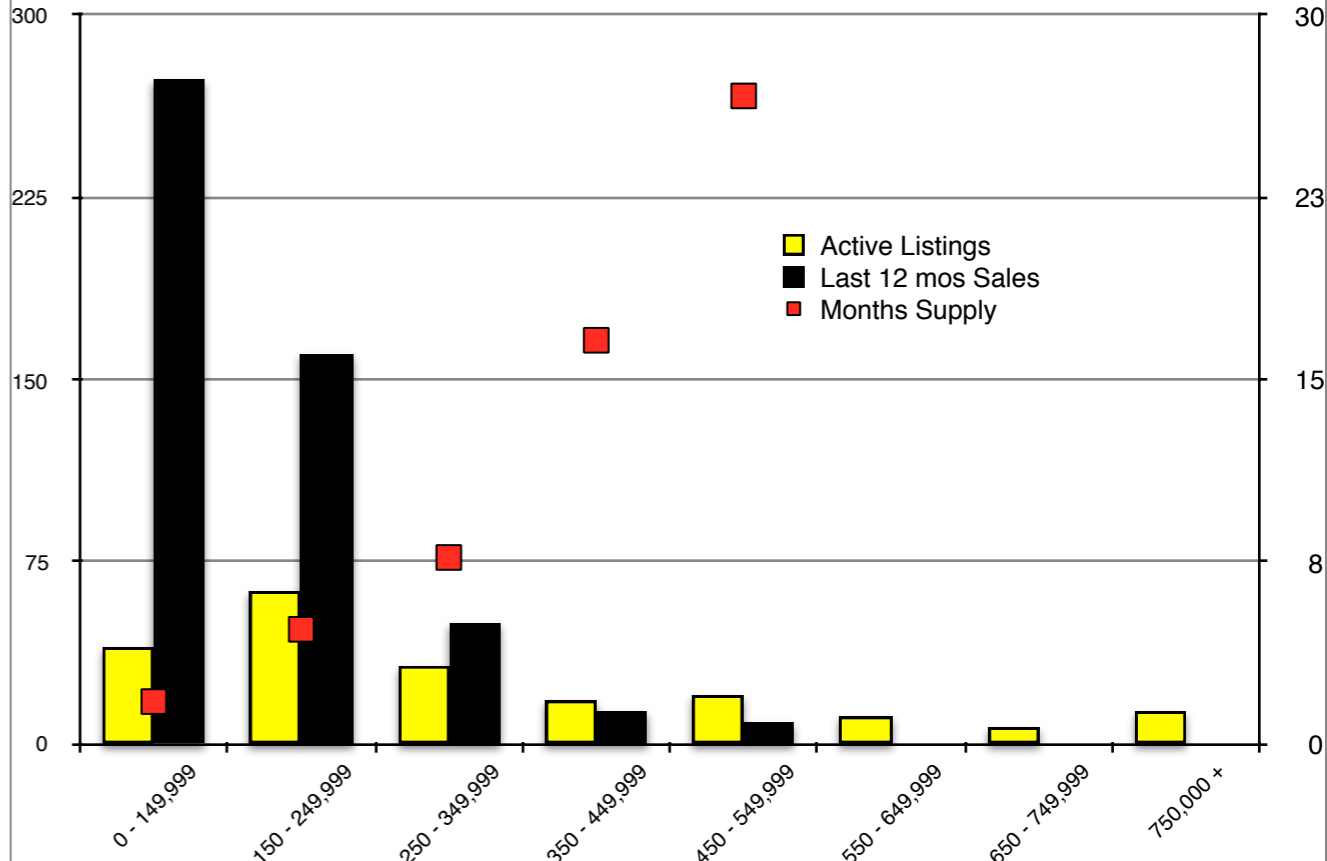

INDICATORS

JANUARY 2017

Dawson County Residential - January 2017

Forsyth County Residential - January 2017

Gwinnett County Residential - January 2017

Habersham County Residential - January 2017

Hall County Residential - January 2017

Jackson County Residential - January 2017

Lumpkin County Residential - January 2017

Pickens County Residential - January 2017

Note: N'dicators is a monthly publication of the The Norton Agency data from FMLS and GMLS sources we deem reliable. For more information contact info@gonorton.com
 Copyright Norton Native Intelligence 2016.

Rabun County Residential - January 2017

Stephens County Residential - January 2017

Walton County Residential - January 2017

White County Residential - January 2017