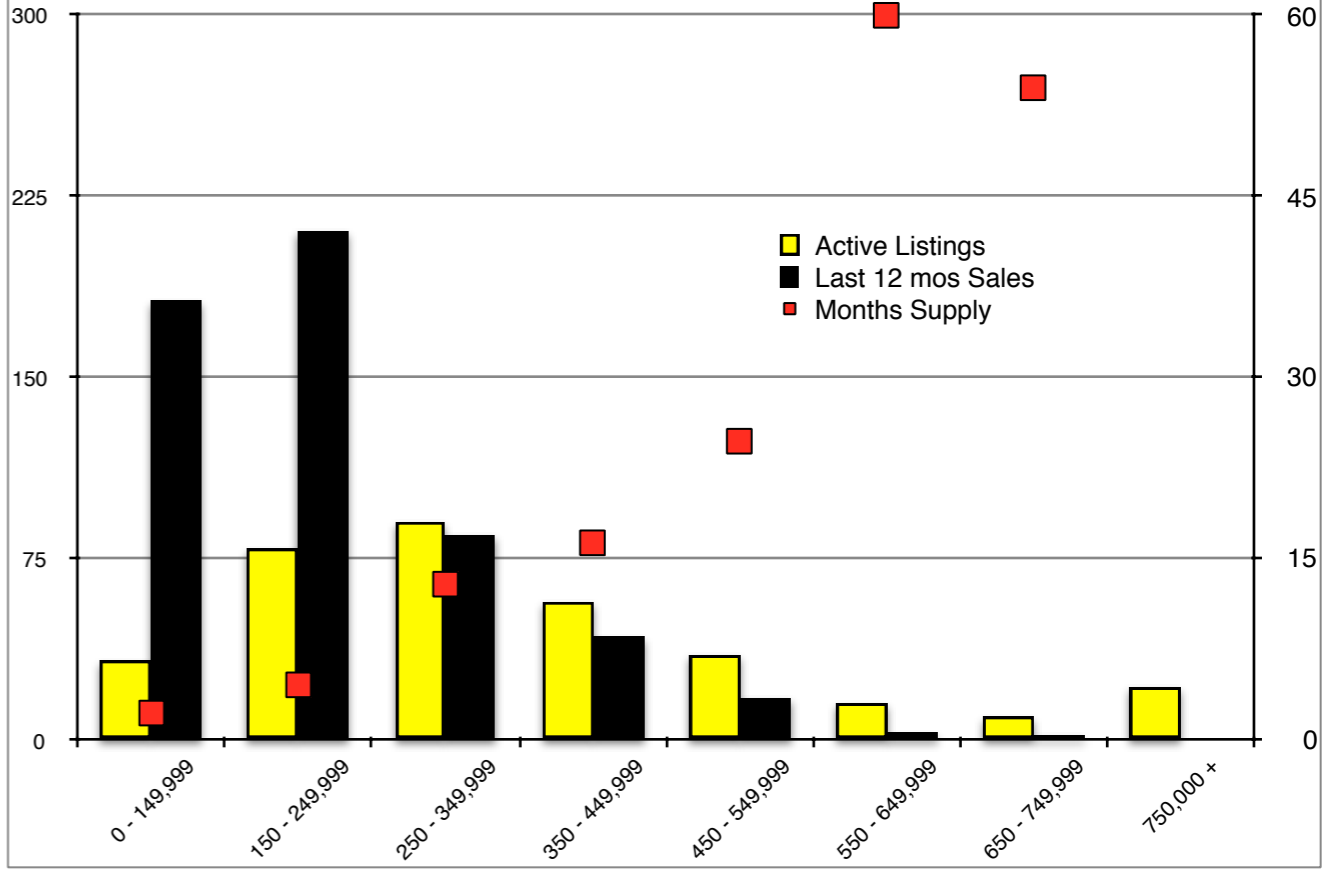

INDICATORS

JANUARY 2017

Dawson County Residential - January 2017

Forsyth County Residential - January 2017

Gwinnett County Residential - January 2017

Habersham County Residential - January 2017

Hall County Residential - January 2017

Jackson County Residential - January 2017

Lumpkin County Residential - January 2017

Pickens County Residential - January 2017

Note: N'dicators is a monthly publication of the The Norton Agency data from FMLS and GMLS sources we deem reliable. For more information contact info@gonorton.com
 Copyright Norton Native Intelligence 2016.

Rabun County Residential - January 2017

Stephens County Residential - January 2017

Walton County Residential - January 2017

White County Residential - January 2017