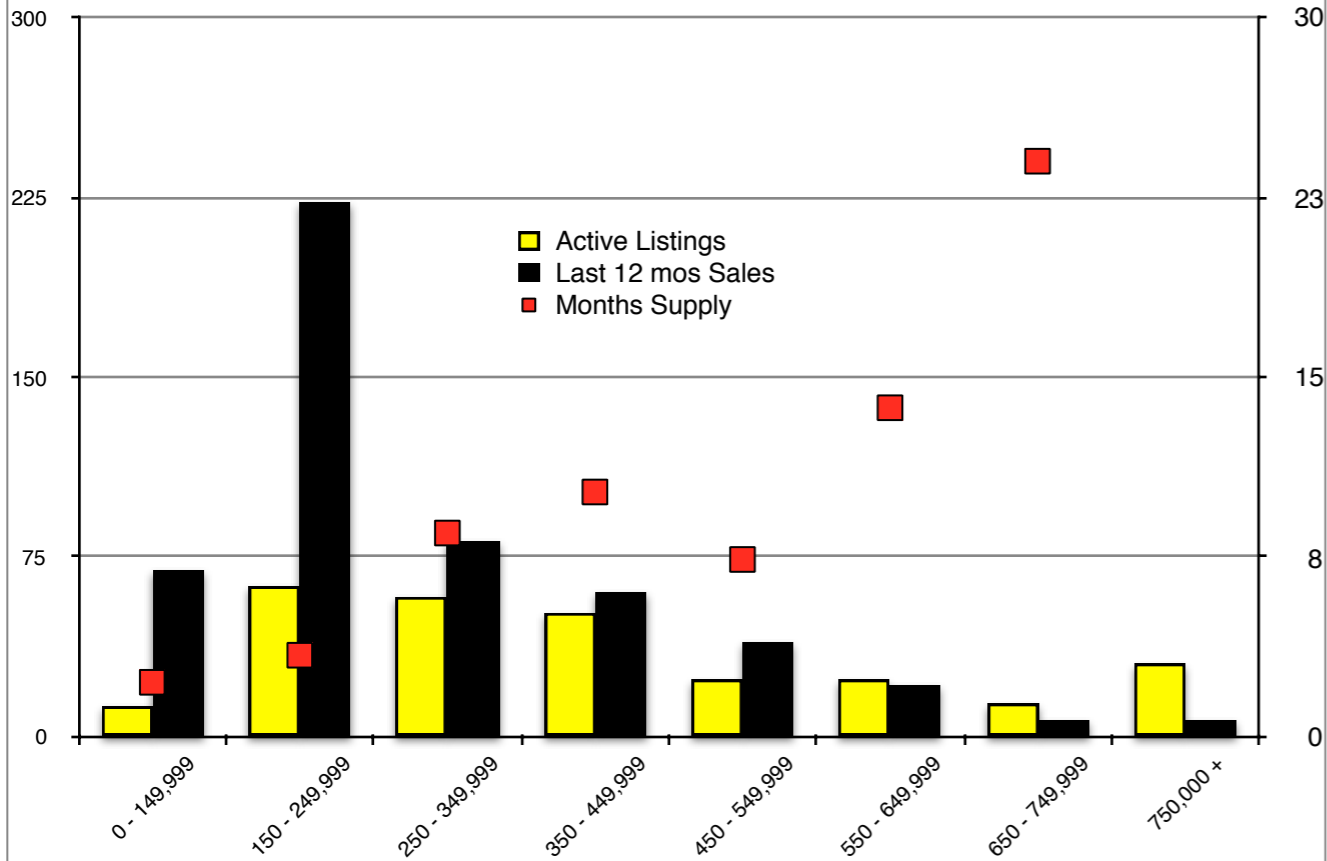

INDICATORS

JANUARY 2017

Dawson County Residential - January 2017

Forsyth County Residential - January 2017

Gwinnett County Residential - January 2017

Habersham County Residential - January 2017

Hall County Residential - January 2017

Jackson County Residential - January 2017

Lumpkin County Residential - January 2017

Pickens County Residential - January 2017

Note: N'dicators is a monthly publication of the The Norton Agency data from FMLS and GMLS sources we deem reliable. For more information contact info@gonorton.com
 Copyright Norton Native Intelligence 2016.

Rabun County Residential - January 2017

Stephens County Residential - January 2017

Walton County Residential - January 2017

White County Residential - January 2017