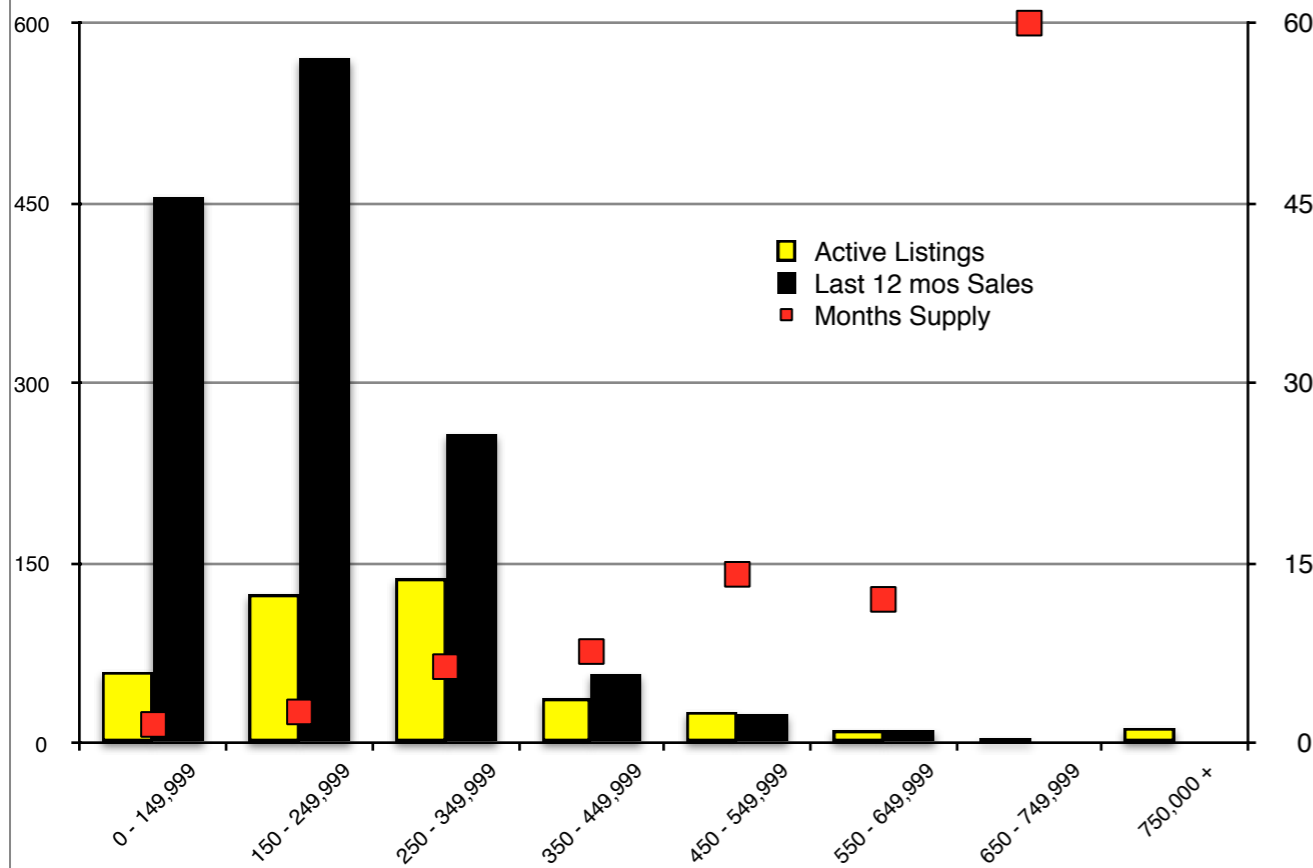

Jackson County Residential - January 2017

Lumpkin County Residential - January 2017

Pickens County Residential - January 2017

Note: N'dicators is a monthly publication of the The Norton Agency data from FMLS and GMLS sources we deem reliable. For more information contact info@gonorton.com
 Copyright Norton Native Intelligence 2016.

Rabun County Residential - January 2017

Stephens County Residential - January 2017

Walton County Residential - January 2017

White County Residential - January 2017