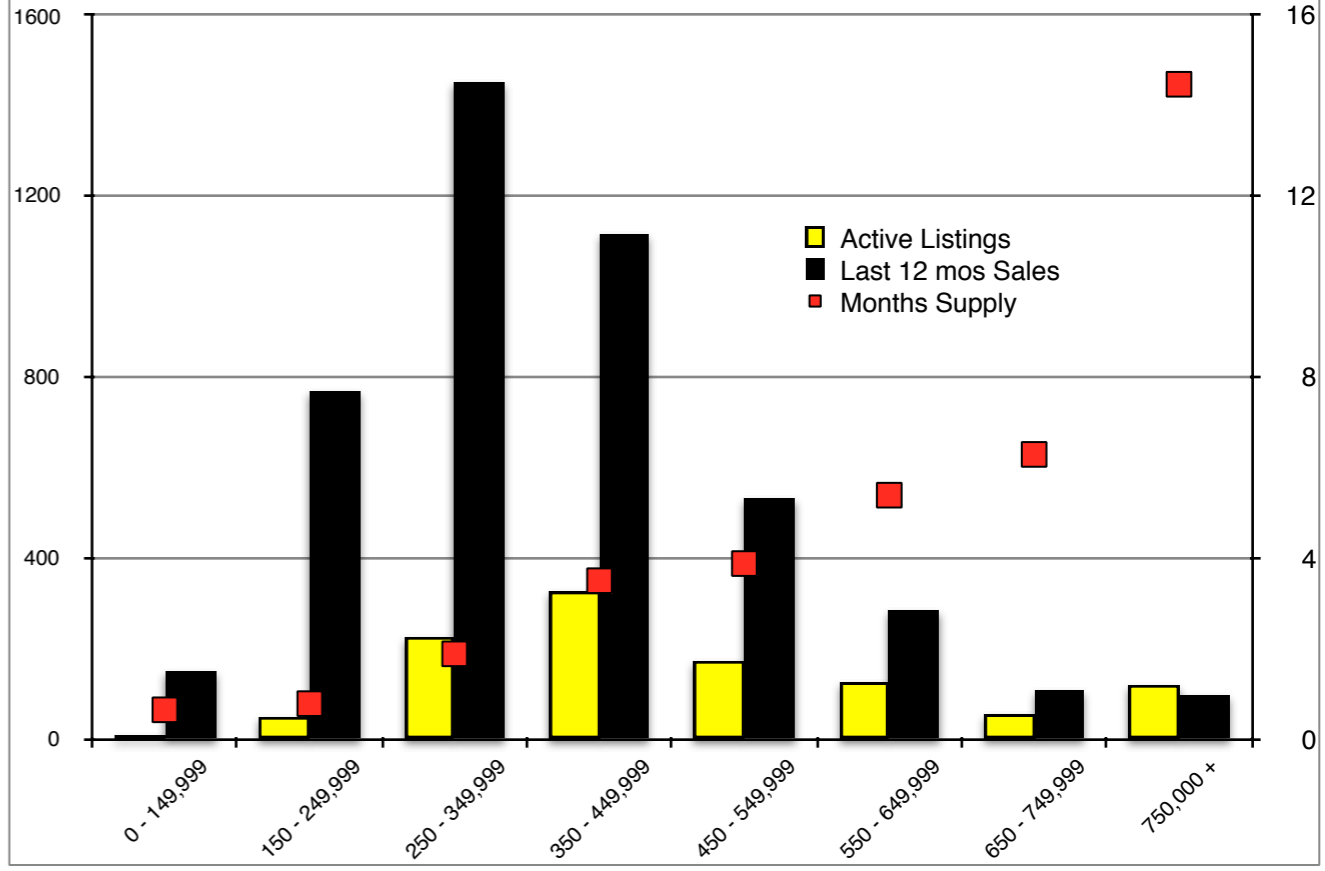

INDICATORS

JANUARY 2018

NORTH GEORGIA - January 2018

Banks County - January 2018

Barrow County - January 2018

Cherokee County - January 2018

Dawson County - January 2018

Forsyth County - January 2018

Gwinnett County - January 2018

Habersham County - January 2018

Note: N'dicators is a monthly publication of the The Norton Agency data from FMLS and GMLS sources we deem reliable. For more information contact info@gonorton.com
 Copyright Norton Native Intelligence 2017.

Hall County - January 2018

Jackson County - January 2018

Lumpkin County - January 2018

Pickens County - January 2018

Rabun County - January 2018

Stephens County - January 2018

Walton County - January 2018

White County - January 2018