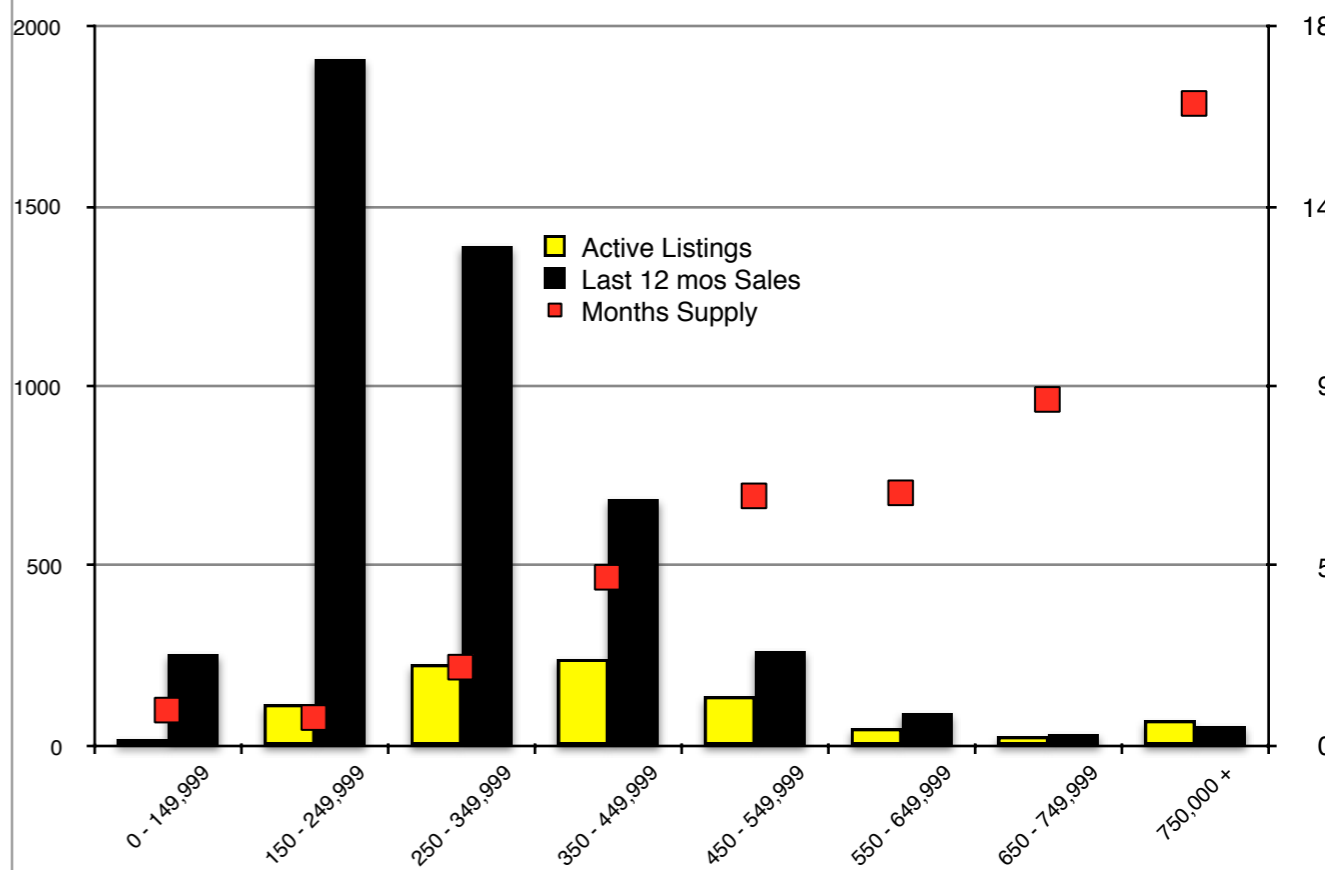

INDICATORS

JANUARY 2018

NORTH GEORGIA - January 2018

Banks County - January 2018

Barrow County - January 2018

Cherokee County - January 2018

Dawson County - January 2018

Forsyth County - January 2018

Gwinnett County - January 2018

Habersham County - January 2018

Note: N'dicators is a monthly publication of the The Norton Agency data from FMLS and GMLS sources we deem reliable. For more information contact info@gonorton.com
 Copyright Norton Native Intelligence 2017.

Hall County - January 2018

Jackson County - January 2018

Lumpkin County - January 2018

Pickens County - January 2018

Rabun County - January 2018

Stephens County - January 2018

Walton County - January 2018

White County - January 2018