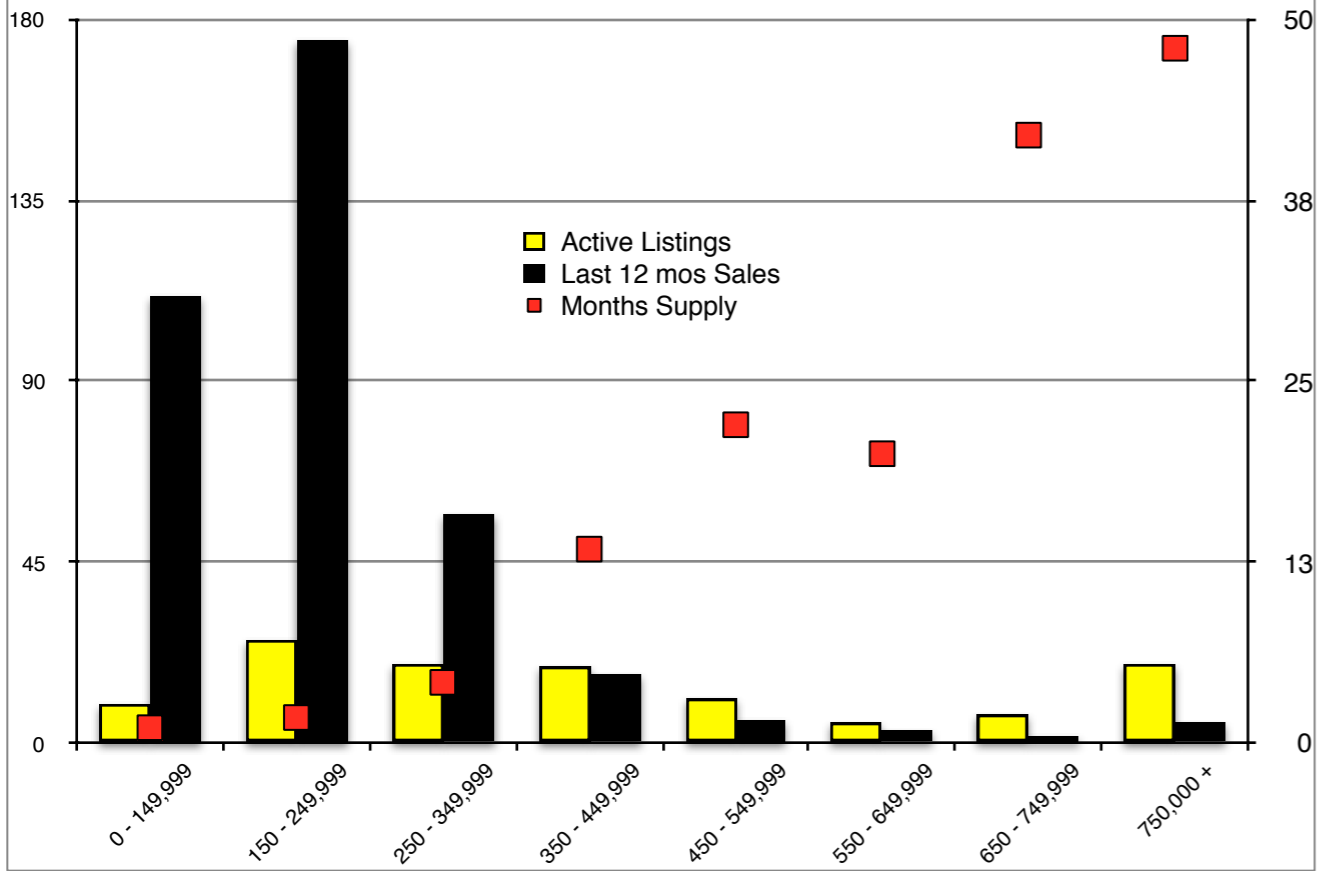

INDICATORS

JANUARY 2018

NORTH GEORGIA - January 2018

Banks County - January 2018

Barrow County - January 2018

Cherokee County - January 2018

Dawson County - January 2018

Forsyth County - January 2018

Gwinnett County - January 2018

Habersham County - January 2018

Note: N'dicators is a monthly publication of the The Norton Agency data from FMLS and GMLS sources we deem reliable. For more information contact info@gonorton.com
 Copyright Norton Native Intelligence 2017.

Hall County - January 2018

Jackson County - January 2018

Lumpkin County - January 2018

Pickens County - January 2018

Rabun County - January 2018

Stephens County - January 2018

Walton County - January 2018

White County - January 2018