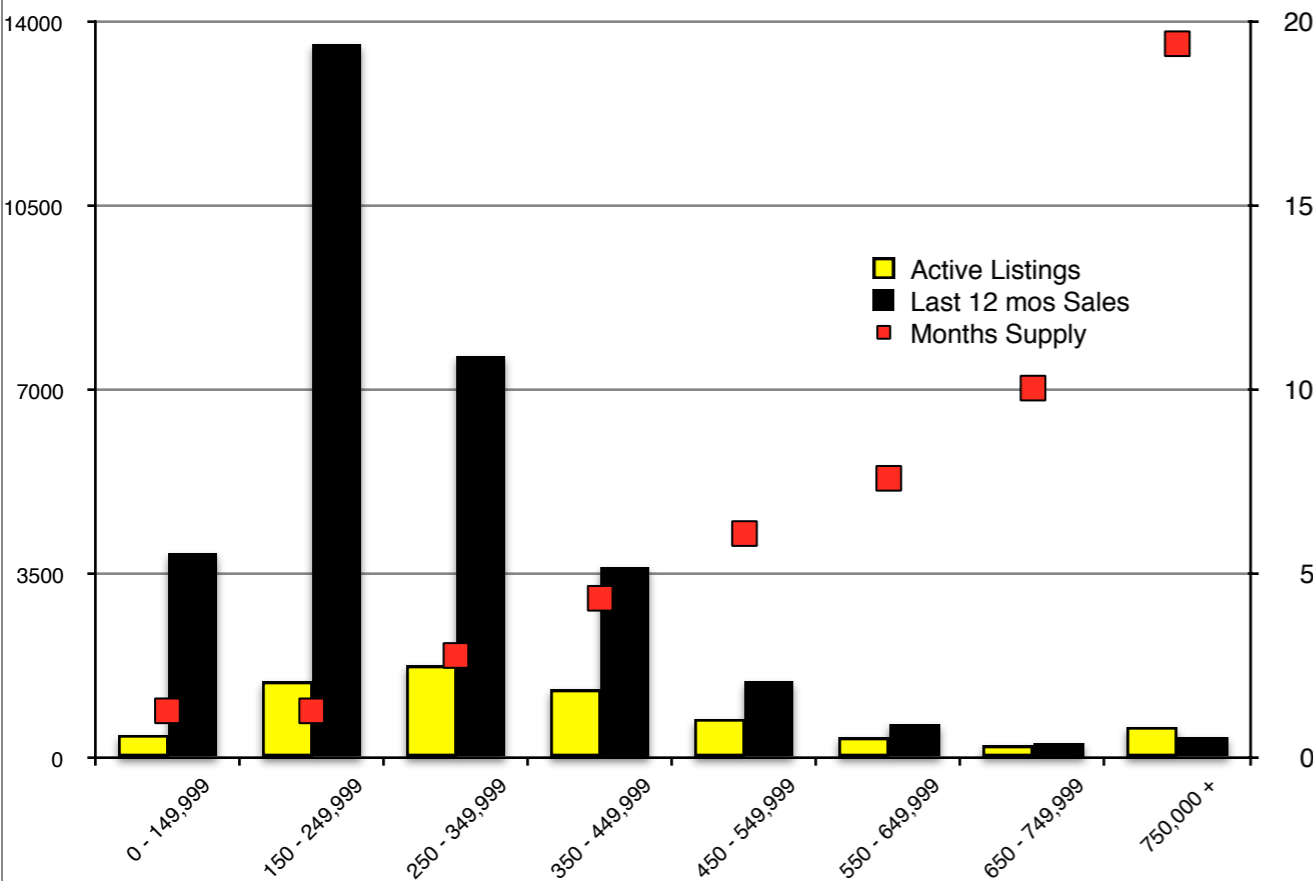

INDICATORS

JANUARY 2018

NORTH GEORGIA - January 2018

Banks County - January 2018

Barrow County - January 2018

Cherokee County - January 2018

Dawson County - January 2018

Forsyth County - January 2018

Gwinnett County - January 2018

Habersham County - January 2018

Note: N'dicators is a monthly publication of the The Norton Agency data from FMLS and GMLS sources we deem reliable. For more information contact info@gonorton.com
 Copyright Norton Native Intelligence 2017.

Hall County - January 2018

Jackson County - January 2018

Lumpkin County - January 2018

Pickens County - January 2018

Rabun County - January 2018

Stephens County - January 2018

Walton County - January 2018

White County - January 2018