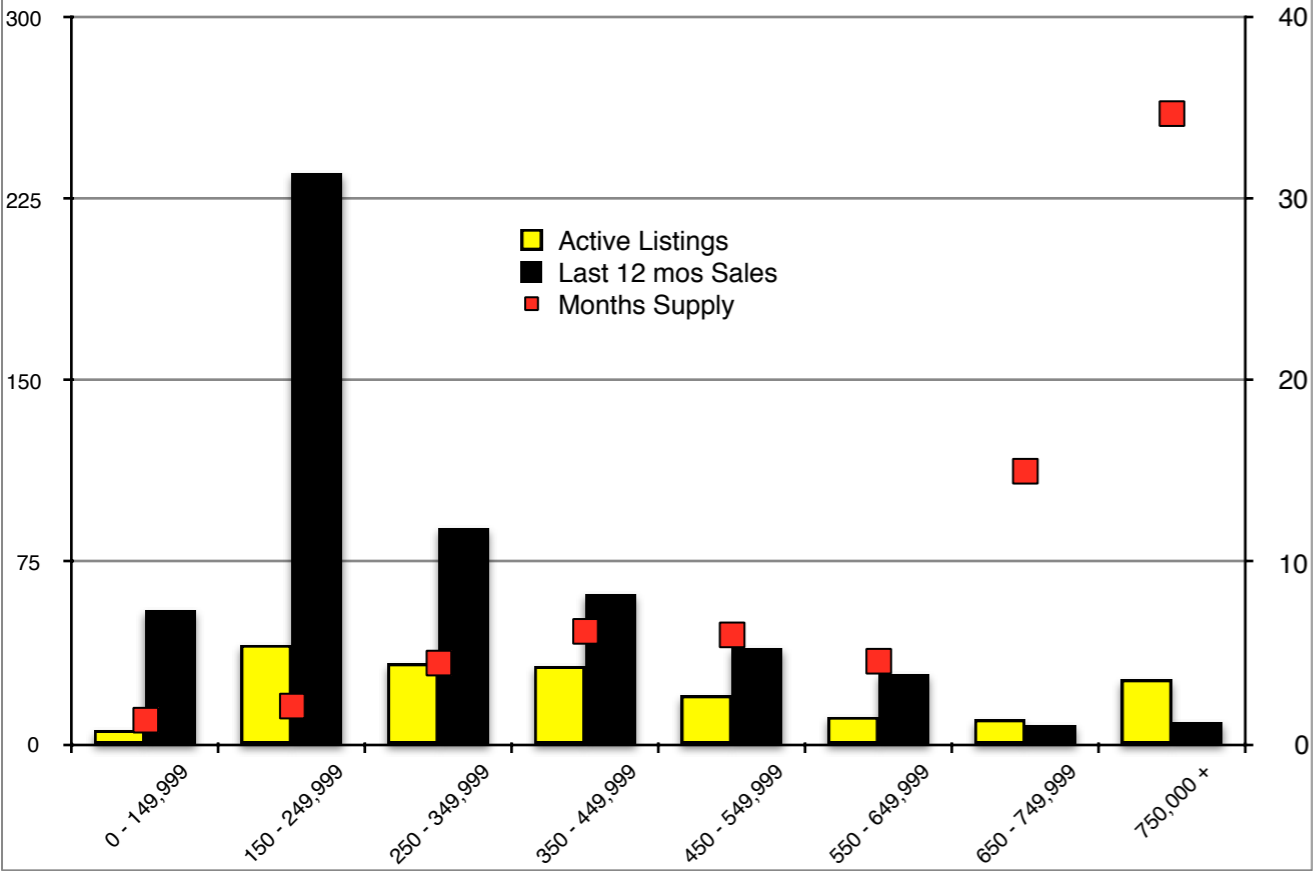

INDICATORS

JANUARY 2018

NORTH GEORGIA - January 2018

Banks County - January 2018

Barrow County - January 2018

Cherokee County - January 2018

Dawson County - January 2018

Forsyth County - January 2018

Gwinnett County - January 2018

Habersham County - January 2018

Note: N'dicators is a monthly publication of the The Norton Agency data from FMLS and GMLS sources we deem reliable. For more information contact info@gonorton.com
 Copyright Norton Native Intelligence 2017.

Hall County - January 2018

Jackson County - January 2018

Lumpkin County - January 2018

Pickens County - January 2018

Rabun County - January 2018

Stephens County - January 2018

Walton County - January 2018

White County - January 2018