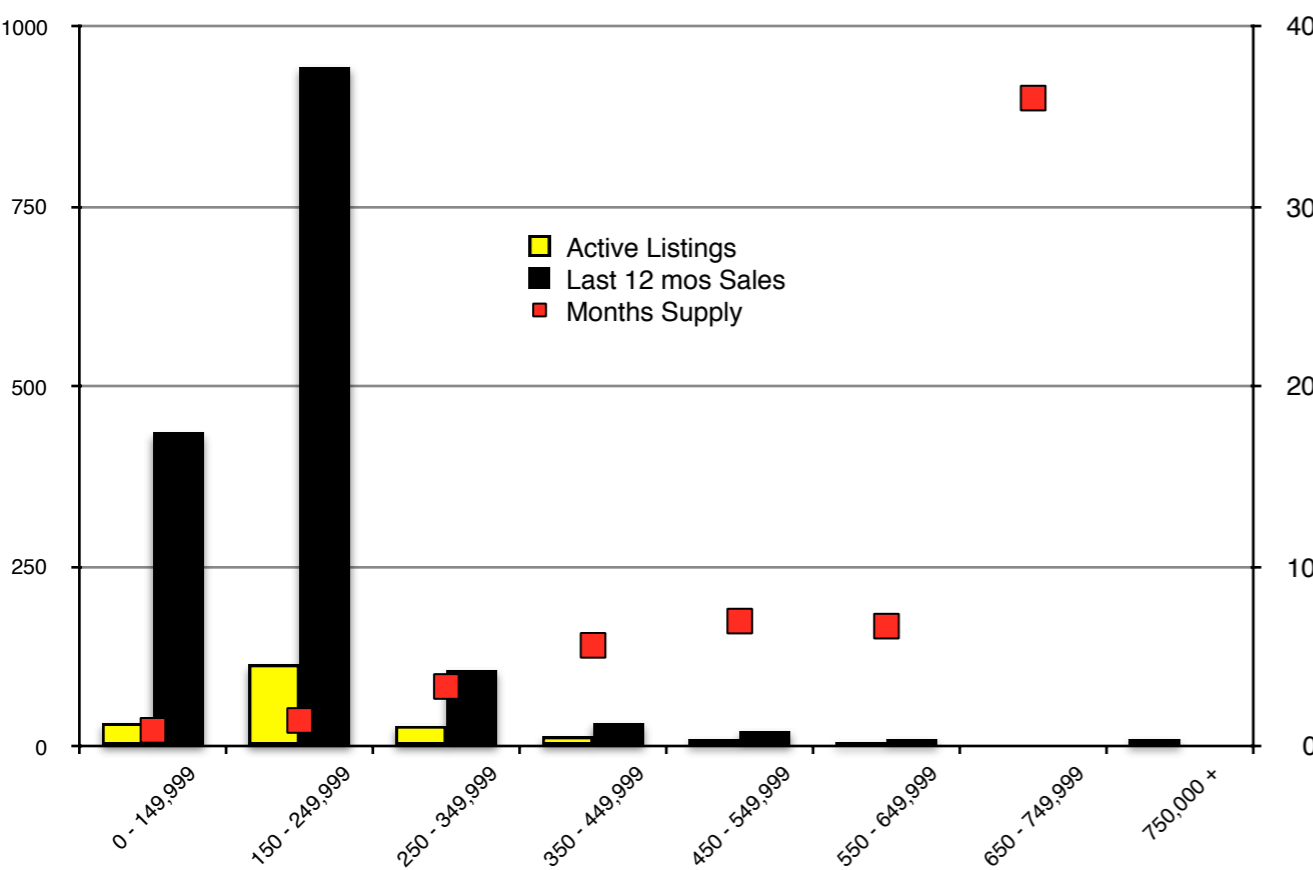

INDICATORS

JANUARY 2018

NORTH GEORGIA - January 2018

Banks County - January 2018

Barrow County - January 2018

Cherokee County - January 2018

Dawson County - January 2018

Forsyth County - January 2018

Gwinnett County - January 2018

Habersham County - January 2018

Note: N'dicators is a monthly publication of the The Norton Agency data from FMLS and GMLS sources we deem reliable. For more information contact info@gonorton.com
 Copyright Norton Native Intelligence 2017.

Hall County - January 2018

Jackson County - January 2018

Lumpkin County - January 2018

Pickens County - January 2018

Rabun County - January 2018

Stephens County - January 2018

Walton County - January 2018

White County - January 2018