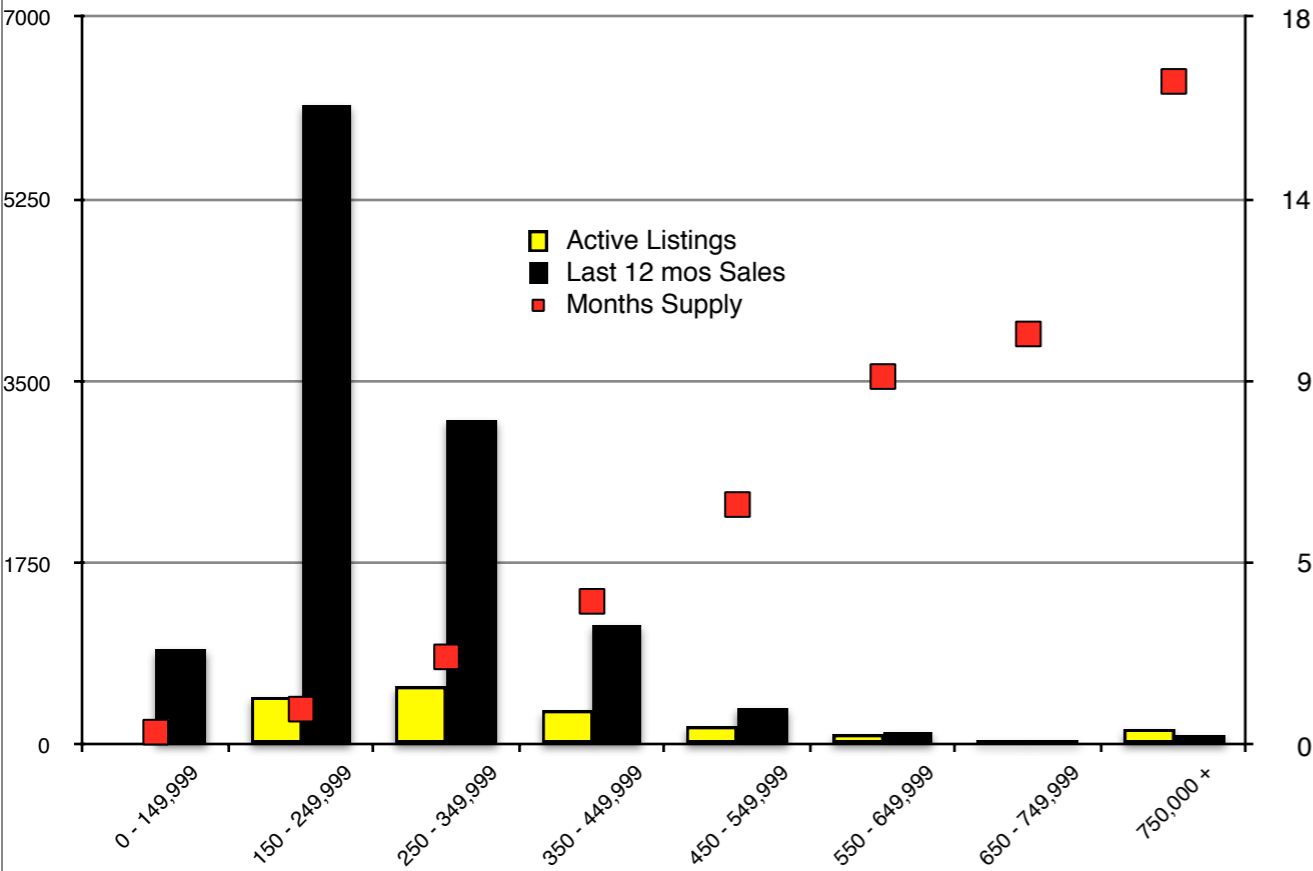

INDICATORS

JANUARY 2018

NORTH GEORGIA - January 2018

Banks County - January 2018

Barrow County - January 2018

Cherokee County - January 2018

Dawson County - January 2018

Forsyth County - January 2018

Gwinnett County - January 2018

Habersham County - January 2018

Note: N'dicators is a monthly publication of the The Norton Agency data from FMLS and GMLS sources we deem reliable. For more information contact info@gonorton.com
 Copyright Norton Native Intelligence 2017.

Hall County - January 2018

Jackson County - January 2018

Lumpkin County - January 2018

Pickens County - January 2018

Rabun County - January 2018

Stephens County - January 2018

Walton County - January 2018

White County - January 2018