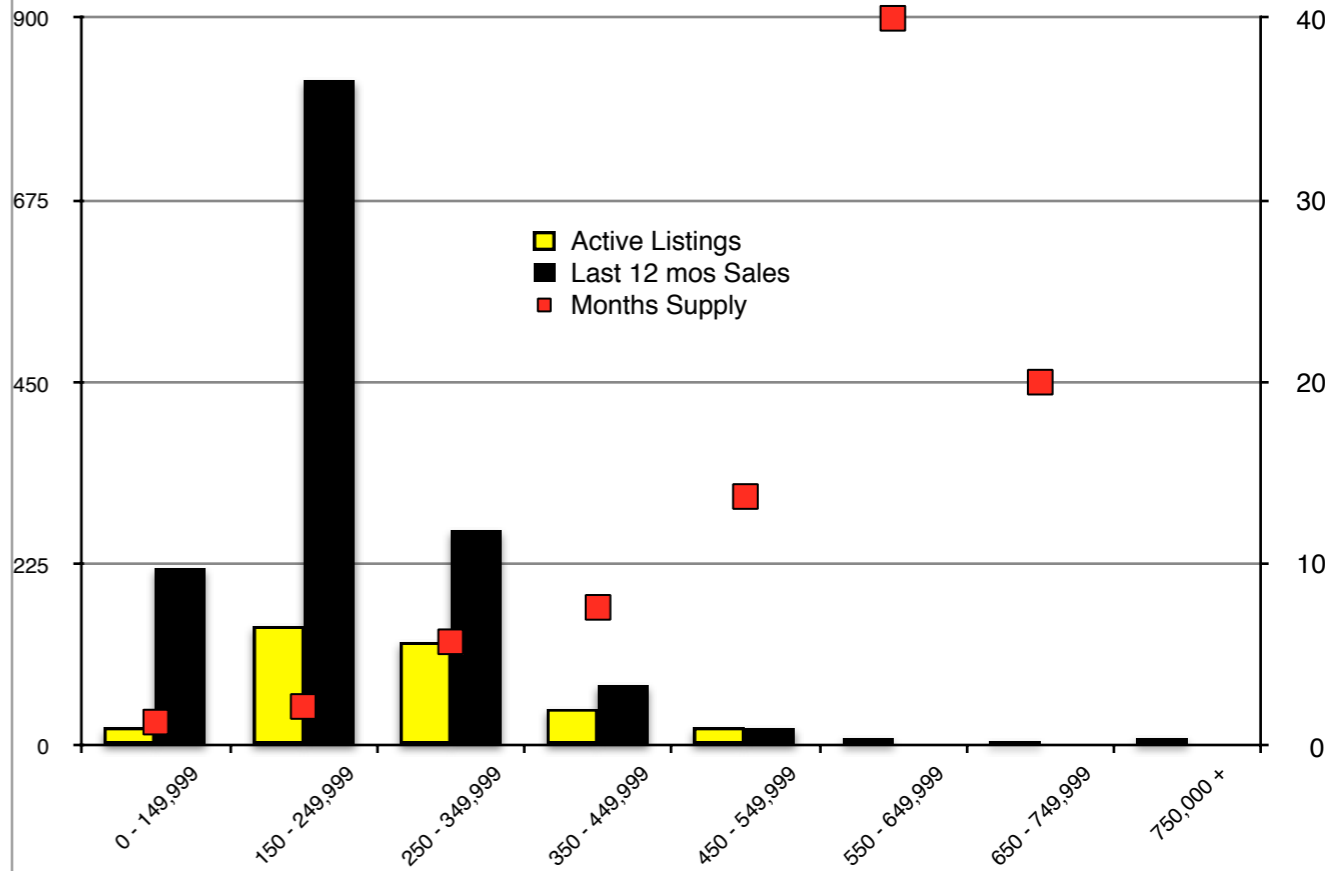

INDICATORS

JANUARY 2018

NORTH GEORGIA - January 2018

Banks County - January 2018

Barrow County - January 2018

Cherokee County - January 2018

Dawson County - January 2018

Forsyth County - January 2018

Gwinnett County - January 2018

Habersham County - January 2018

Note: N'dicators is a monthly publication of the The Norton Agency data from FMLS and GMLS sources we deem reliable. For more information contact info@gonorton.com
 Copyright Norton Native Intelligence 2017.

Hall County - January 2018

Jackson County - January 2018

Lumpkin County - January 2018

Pickens County - January 2018

Rabun County - January 2018

Stephens County - January 2018

Walton County - January 2018

White County - January 2018