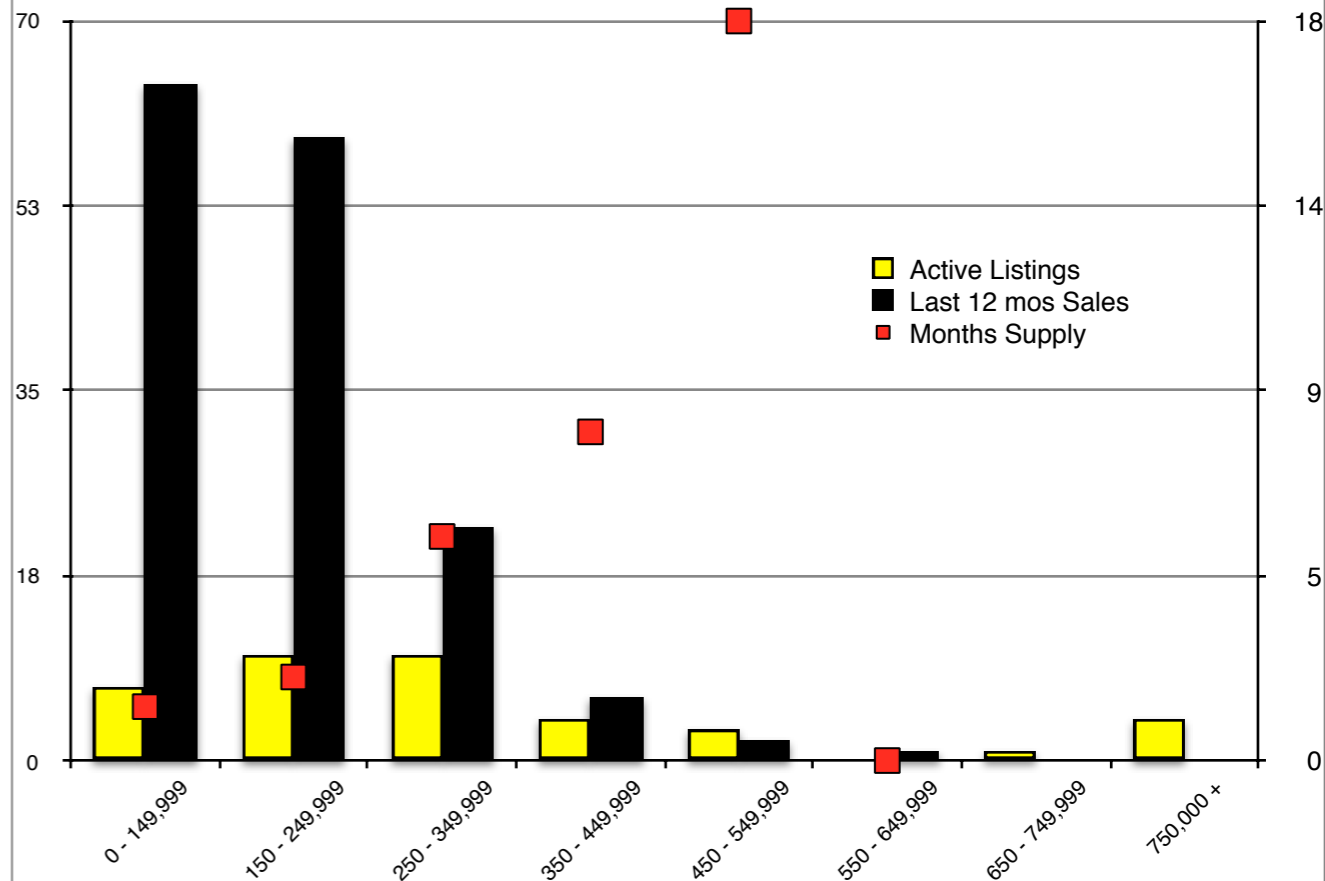

INDICATORS

JANUARY 2018

NORTH GEORGIA - January 2018

Banks County - January 2018

Barrow County - January 2018

Cherokee County - January 2018

Dawson County - January 2018

Forsyth County - January 2018

Gwinnett County - January 2018

Habersham County - January 2018

Note: N'dicators is a monthly publication of the The Norton Agency data from FMLS and GMLS sources we deem reliable. For more information contact info@gonorton.com
 Copyright Norton Native Intelligence 2017.

Hall County - January 2018

Jackson County - January 2018

Lumpkin County - January 2018

Pickens County - January 2018

Rabun County - January 2018

Stephens County - January 2018

Walton County - January 2018

White County - January 2018