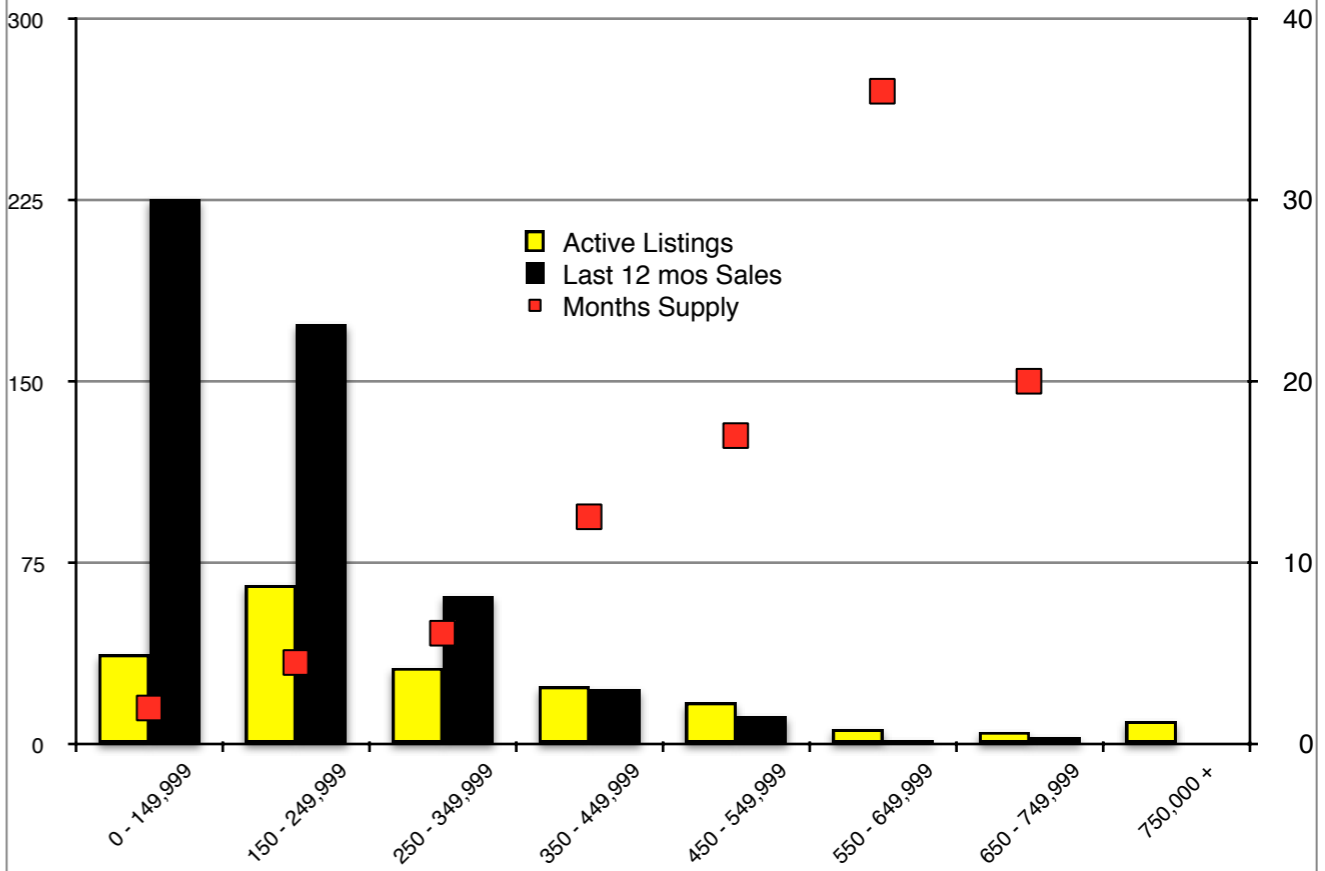

INDICATORS

JANUARY 2018

NORTH GEORGIA - January 2018

Banks County - January 2018

Barrow County - January 2018

Cherokee County - January 2018

Dawson County - January 2018

Forsyth County - January 2018

Gwinnett County - January 2018

Habersham County - January 2018

Note: N'dicators is a monthly publication of the The Norton Agency data from FMLS and GMLS sources we deem reliable. For more information contact info@gonorton.com
 Copyright Norton Native Intelligence 2017.

Hall County - January 2018

Jackson County - January 2018

Lumpkin County - January 2018

Pickens County - January 2018

Rabun County - January 2018

Stephens County - January 2018

Walton County - January 2018

White County - January 2018