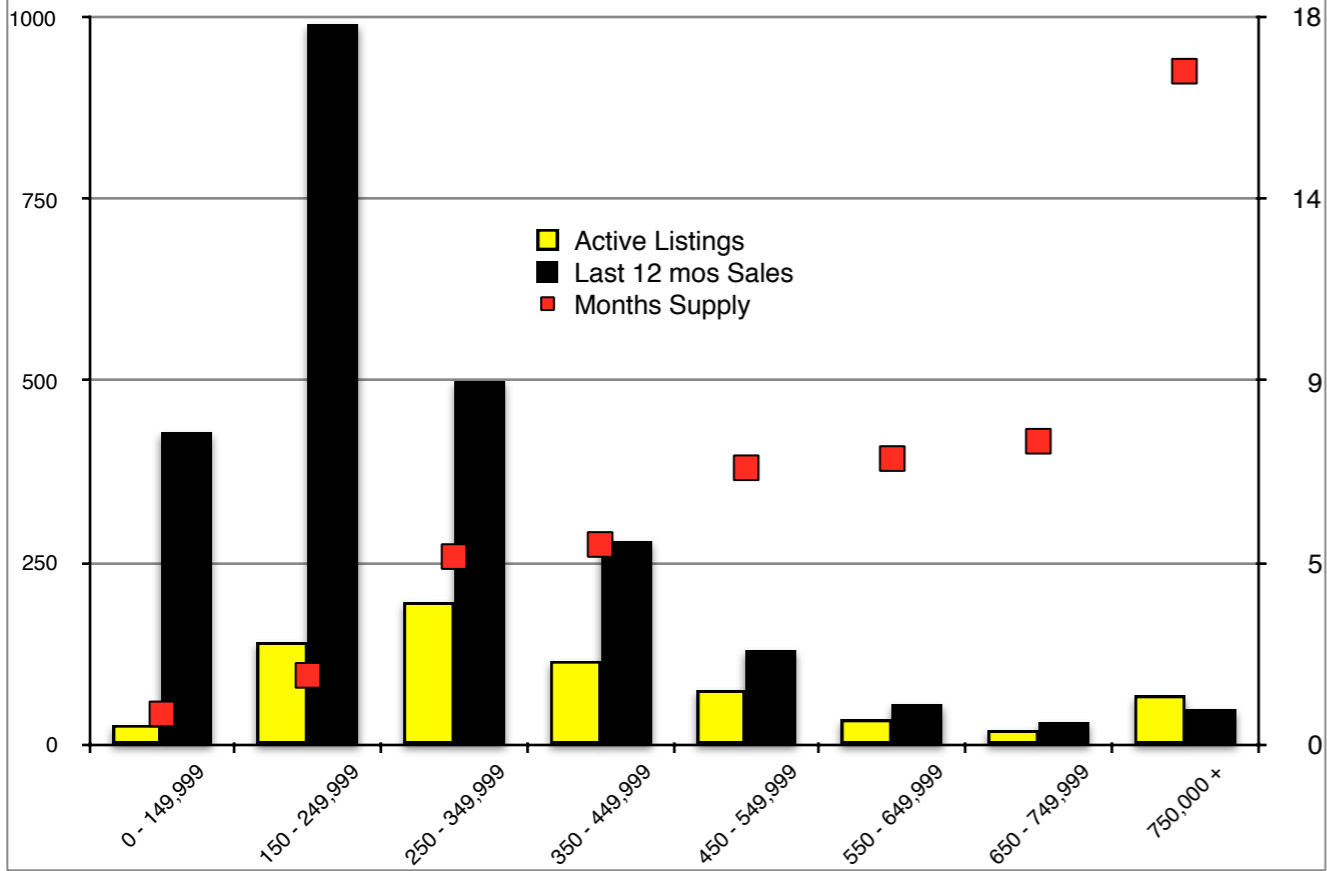

INDICATORS

JANUARY 2018

NORTH GEORGIA - January 2018

Banks County - January 2018

Barrow County - January 2018

Cherokee County - January 2018

Dawson County - January 2018

Forsyth County - January 2018

Gwinnett County - January 2018

Habersham County - January 2018

Note: N'dicators is a monthly publication of the The Norton Agency data from FMLS and GMLS sources we deem reliable. For more information contact info@gonorton.com
 Copyright Norton Native Intelligence 2017.

Hall County - January 2018

Jackson County - January 2018

Lumpkin County - January 2018

Pickens County - January 2018

Rabun County - January 2018

Stephens County - January 2018

Walton County - January 2018

White County - January 2018