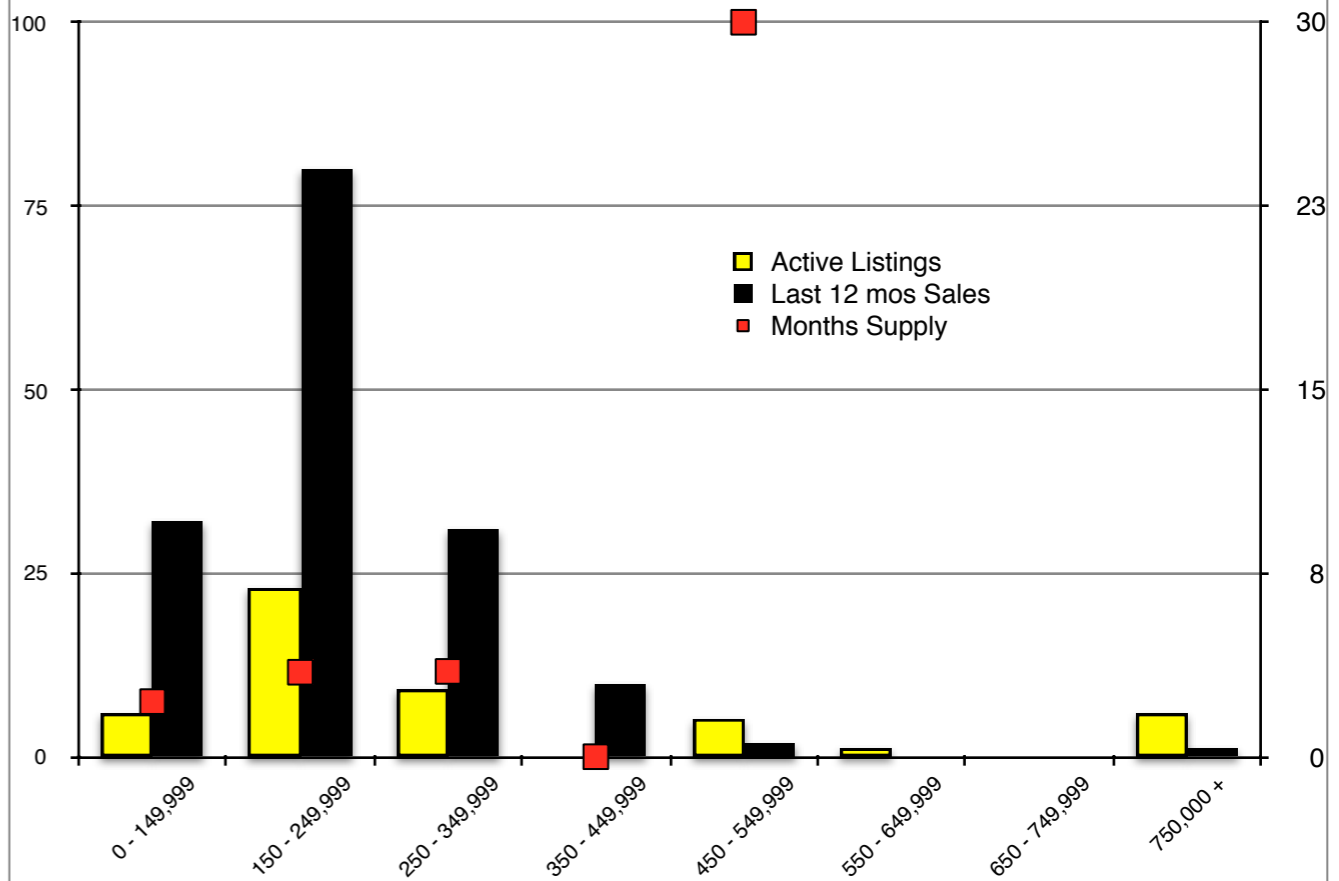

INDICATORS

JANUARY 2019

NORTH GEORGIA - January 2019

Banks County - January 2019

Barrow County - January 2019

Cherokee County - January 2019

Note: N'dicators is a monthly publication of the The Norton Agency data from FMLS and GMLS sources we deem reliable. For more information contact info@gonorton.com
 Copyright Norton Native Intelligence 2019.

Dawson County - January 2019

Forsyth County - January 2019

Gwinnett County - January 2019

Habersham County - January 2019

Hall County - January 2019

Jackson County - January 2019

Lumpkin County - January 2019

Pickens County - January 2019

Rabun County - January 2019

Stephens County - January 2019

Walton County - January 2019

White County - January 2019

Note: N'dicators is a monthly publication of the The Norton Agency data from FMLS and GMLS sources we deem reliable. For more information contact info@gonorton.com
 Copyright Norton Native Intelligence 2019.