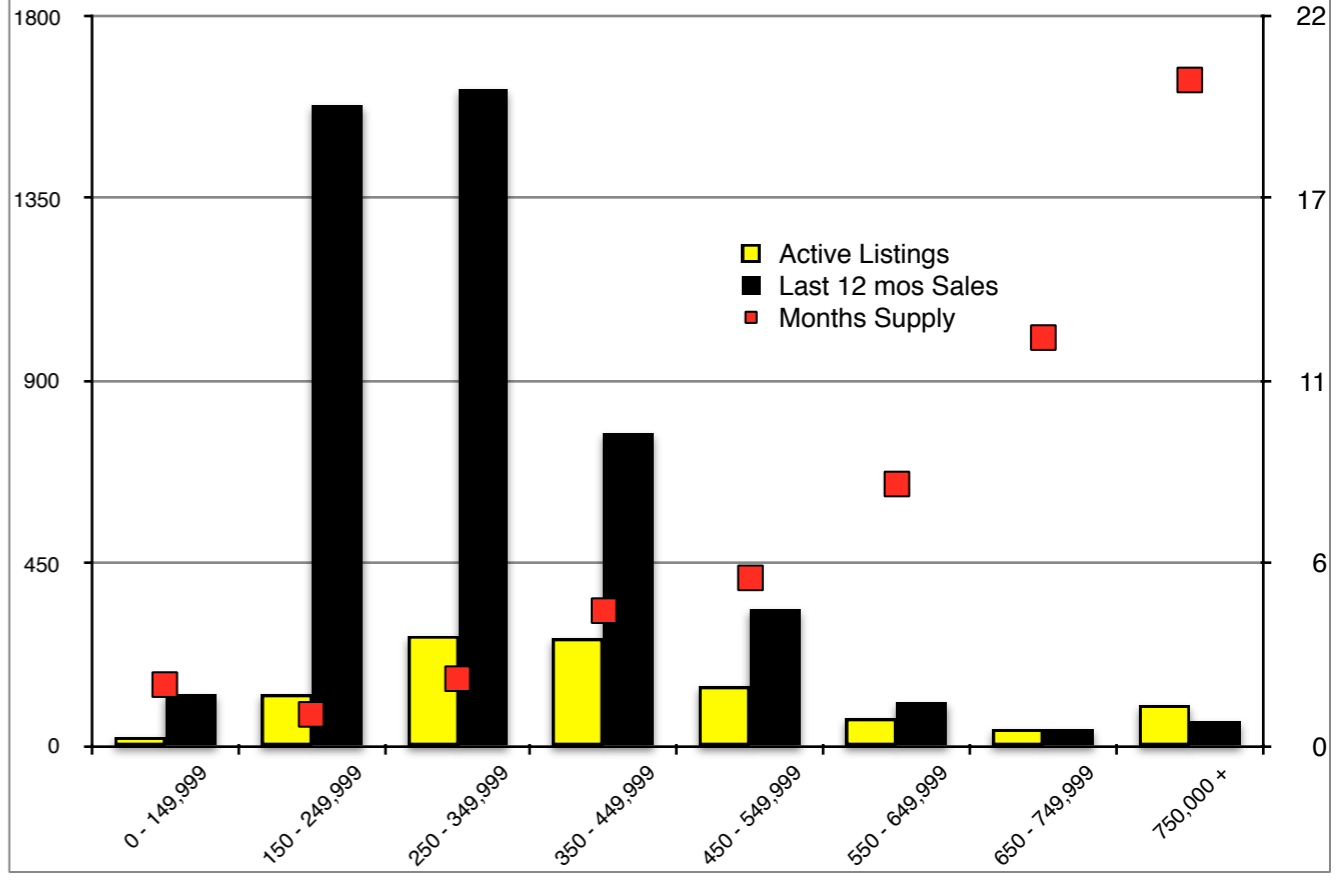

INDICATORS

JANUARY 2019

NORTH GEORGIA - January 2019

Banks County - January 2019

Barrow County - January 2019

Cherokee County - January 2019

Note: N'dicators is a monthly publication of the The Norton Agency data from FMLS and GMLS sources we deem reliable. For more information contact info@gonorton.com
 Copyright Norton Native Intelligence 2019.

Dawson County - January 2019

Forsyth County - January 2019

Gwinnett County - January 2019

Habersham County - January 2019

Hall County - January 2019

Jackson County - January 2019

Lumpkin County - January 2019

Pickens County - January 2019

Rabun County - January 2019

Stephens County - January 2019

Walton County - January 2019

White County - January 2019

Note: N'dicators is a monthly publication of the The Norton Agency data from FMLS and GMLS sources we deem reliable. For more information contact info@gonorton.com
 Copyright Norton Native Intelligence 2019.