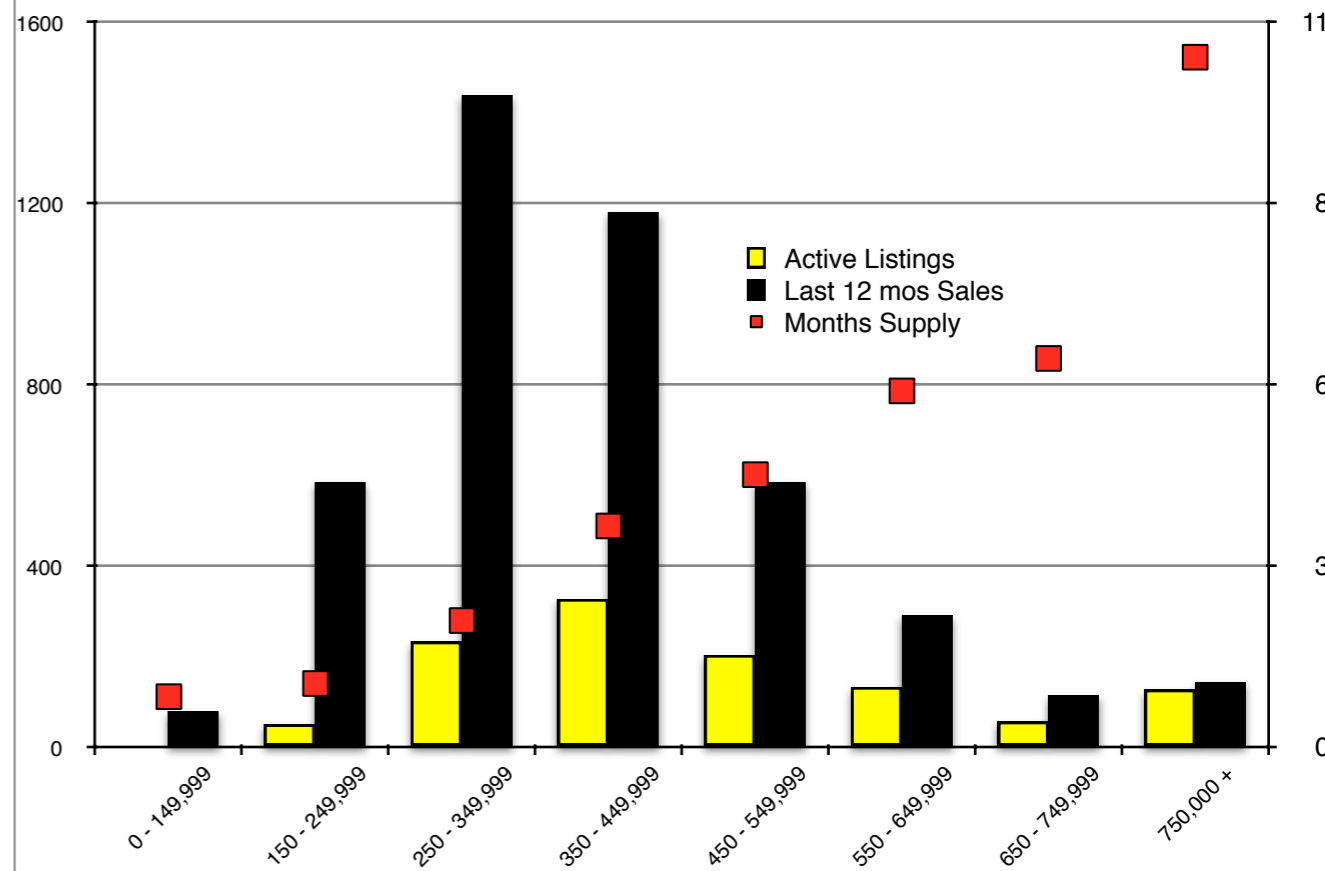

INDICATORS

JANUARY 2019

NORTH GEORGIA - January 2019

Banks County - January 2019

Barrow County - January 2019

Cherokee County - January 2019

Note: N'dicators is a monthly publication of the The Norton Agency data from FMLS and GMLS sources we deem reliable. For more information contact info@gonorton.com
 Copyright Norton Native Intelligence 2019.

Dawson County - January 2019

Forsyth County - January 2019

Gwinnett County - January 2019

Habersham County - January 2019

Hall County - January 2019

Jackson County - January 2019

Lumpkin County - January 2019

Pickens County - January 2019

Rabun County - January 2019

Stephens County - January 2019

Walton County - January 2019

White County - January 2019

Note: N'dicators is a monthly publication of the The Norton Agency data from FMLS and GMLS sources we deem reliable. For more information contact info@gonorton.com
 Copyright Norton Native Intelligence 2019.