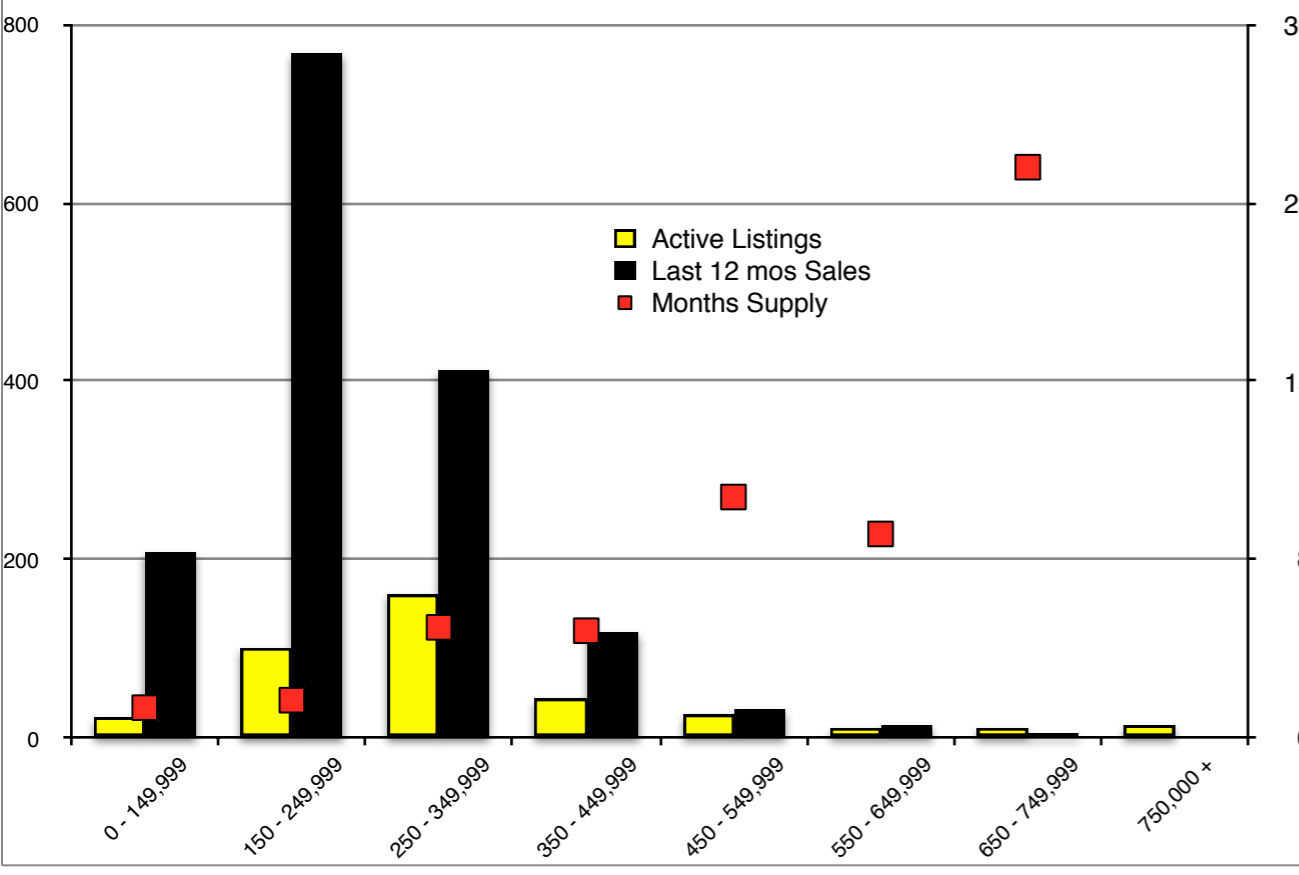

Dawson County - January 2019

Forsyth County - January 2019

Gwinnett County - January 2019

Habersham County - January 2019

Hall County - January 2019

Jackson County - January 2019

Lumpkin County - January 2019

Pickens County - January 2019

Rabun County - January 2019

Stephens County - January 2019

Walton County - January 2019

White County - January 2019

Note: N'dicators is a monthly publication of the The Norton Agency data from FMLS and GMLS sources we deem reliable. For more information contact info@gonorton.com
 Copyright Norton Native Intelligence 2019.