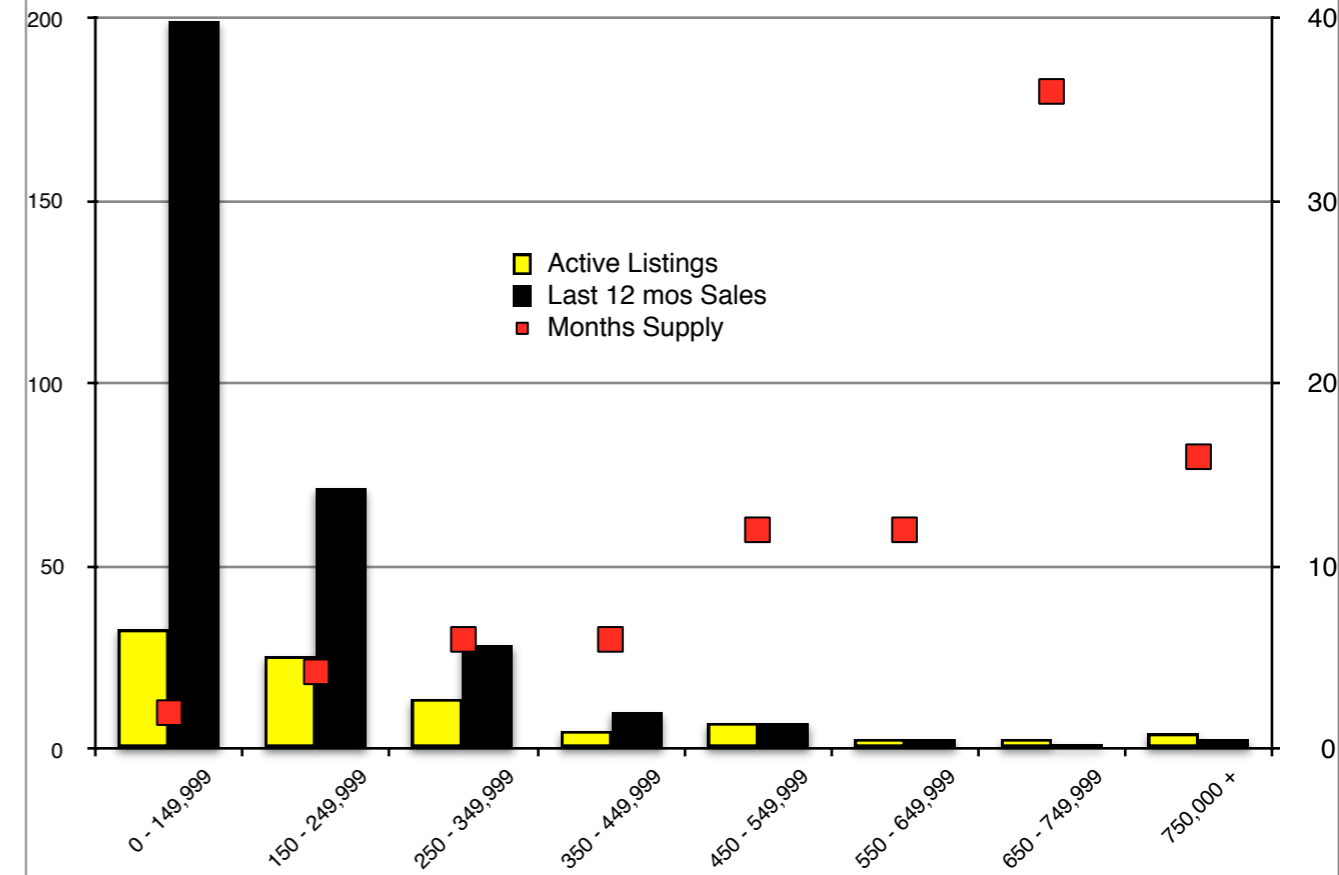

INDICATORS

JANUARY 2019

NORTH GEORGIA - January 2019

Banks County - January 2019

Barrow County - January 2019

Cherokee County - January 2019

Note: N'dicators is a monthly publication of the The Norton Agency data from FMLS and GMLS sources we deem reliable. For more information contact info@gonorton.com
 Copyright Norton Native Intelligence 2019.

Dawson County - January 2019

Forsyth County - January 2019

Gwinnett County - January 2019

Habersham County - January 2019

Hall County - January 2019

Jackson County - January 2019

Lumpkin County - January 2019

Pickens County - January 2019

Rabun County - January 2019

Stephens County - January 2019

Walton County - January 2019

White County - January 2019

Note: N'dicators is a monthly publication of the The Norton Agency data from FMLS and GMLS sources we deem reliable. For more information contact info@gonorton.com
 Copyright Norton Native Intelligence 2019.