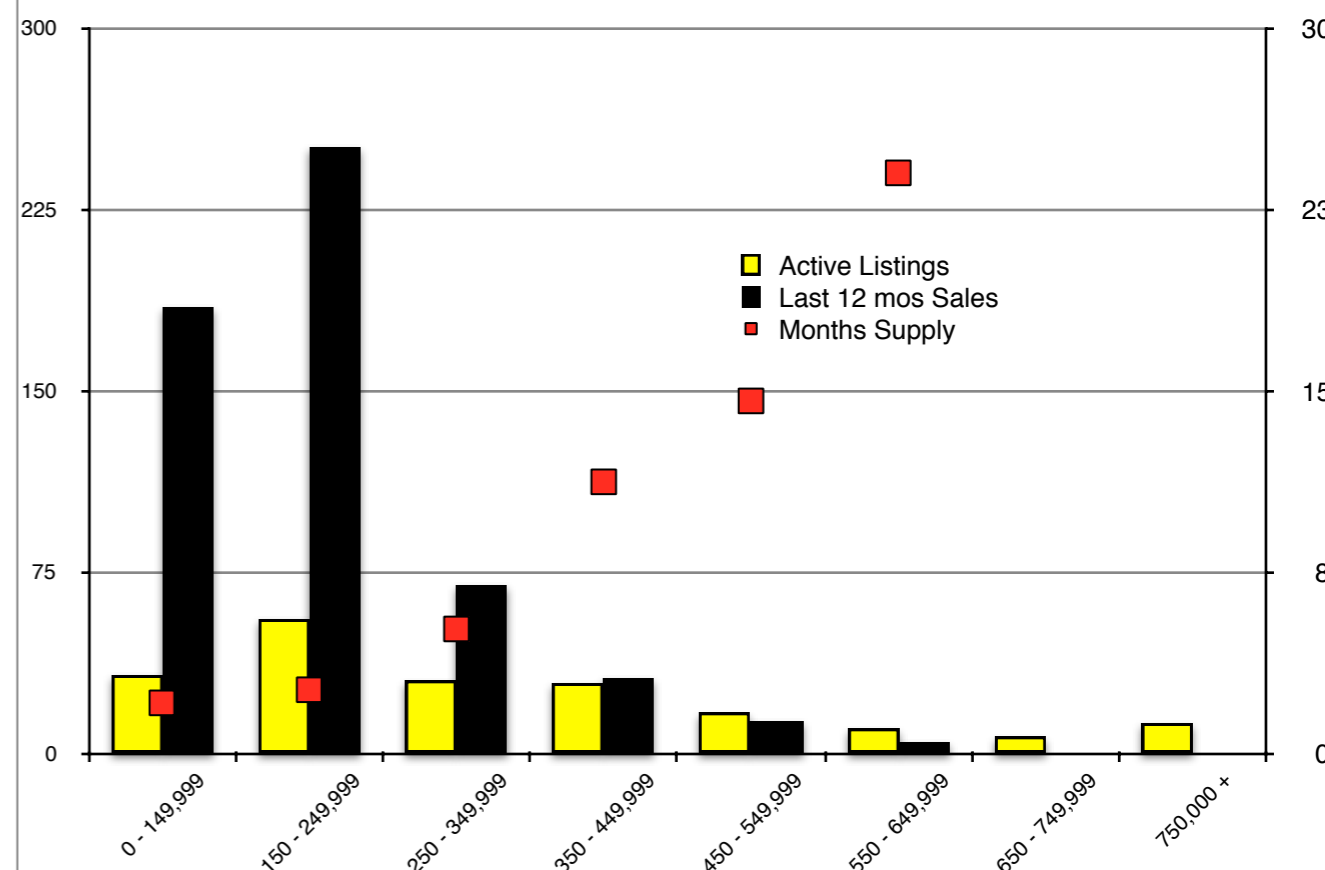

INDICATORS

JANUARY 2019

NORTH GEORGIA - January 2019

Banks County - January 2019

Barrow County - January 2019

Cherokee County - January 2019

Note: N'dicators is a monthly publication of the The Norton Agency data from FMLS and GMLS sources we deem reliable. For more information contact info@gonorton.com
 Copyright Norton Native Intelligence 2019.

Dawson County - January 2019

Forsyth County - January 2019

Gwinnett County - January 2019

Habersham County - January 2019

Hall County - January 2019

Jackson County - January 2019

Lumpkin County - January 2019

Pickens County - January 2019

Rabun County - January 2019

Stephens County - January 2019

Walton County - January 2019

White County - January 2019

Note: N'dicators is a monthly publication of the The Norton Agency data from FMLS and GMLS sources we deem reliable. For more information contact info@gonorton.com
 Copyright Norton Native Intelligence 2019.