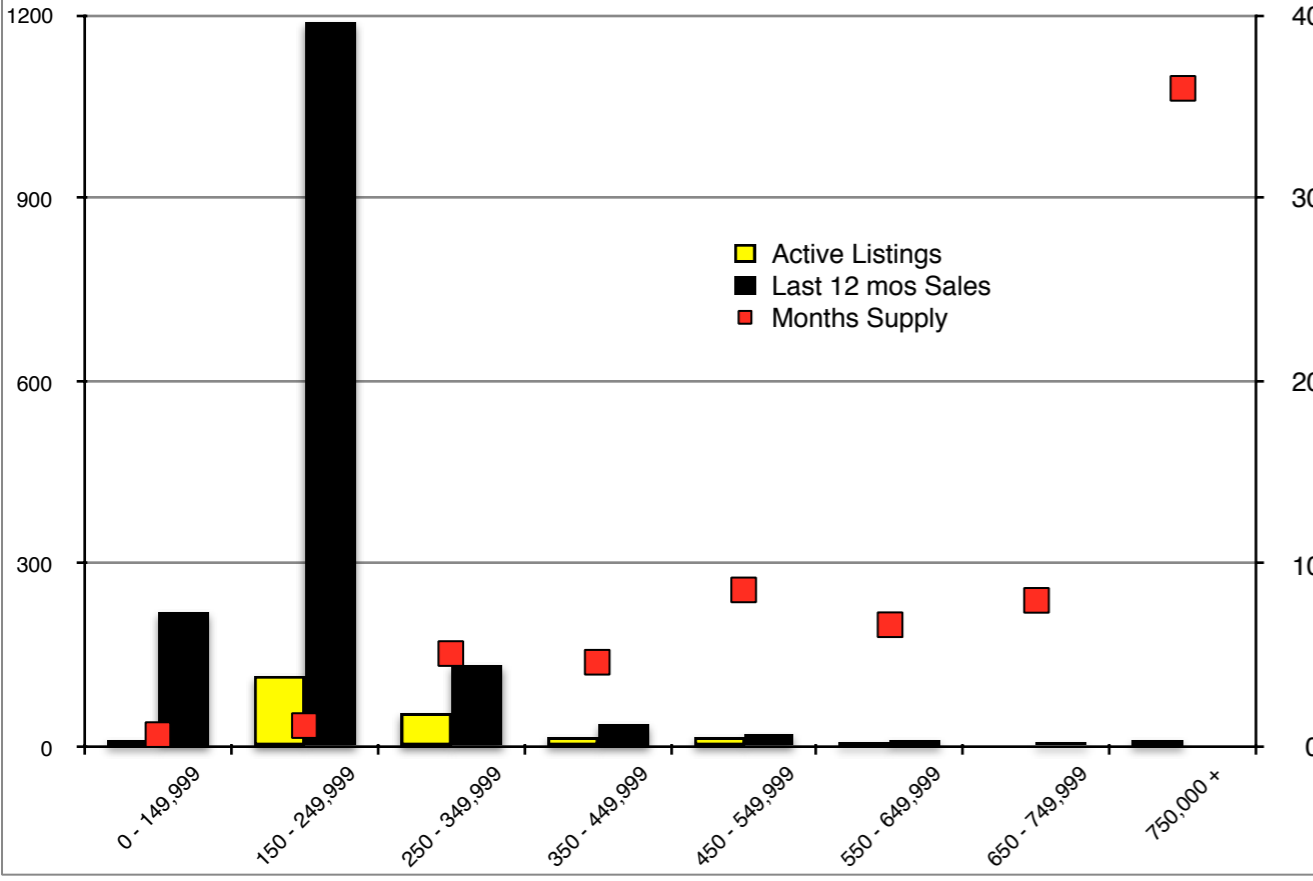

INDICATORS

JANUARY 2019

NORTH GEORGIA - January 2019

Banks County - January 2019

Barrow County - January 2019

Cherokee County - January 2019

Note: N'dicators is a monthly publication of the The Norton Agency data from FMLS and GMLS sources we deem reliable. For more information contact info@gonorton.com
 Copyright Norton Native Intelligence 2019.

Dawson County - January 2019

Forsyth County - January 2019

Gwinnett County - January 2019

Habersham County - January 2019

Hall County - January 2019

Jackson County - January 2019

Lumpkin County - January 2019

Pickens County - January 2019

Rabun County - January 2019

Stephens County - January 2019

Walton County - January 2019

White County - January 2019

Note: N'dicators is a monthly publication of the The Norton Agency data from FMLS and GMLS sources we deem reliable. For more information contact info@gonorton.com
 Copyright Norton Native Intelligence 2019.