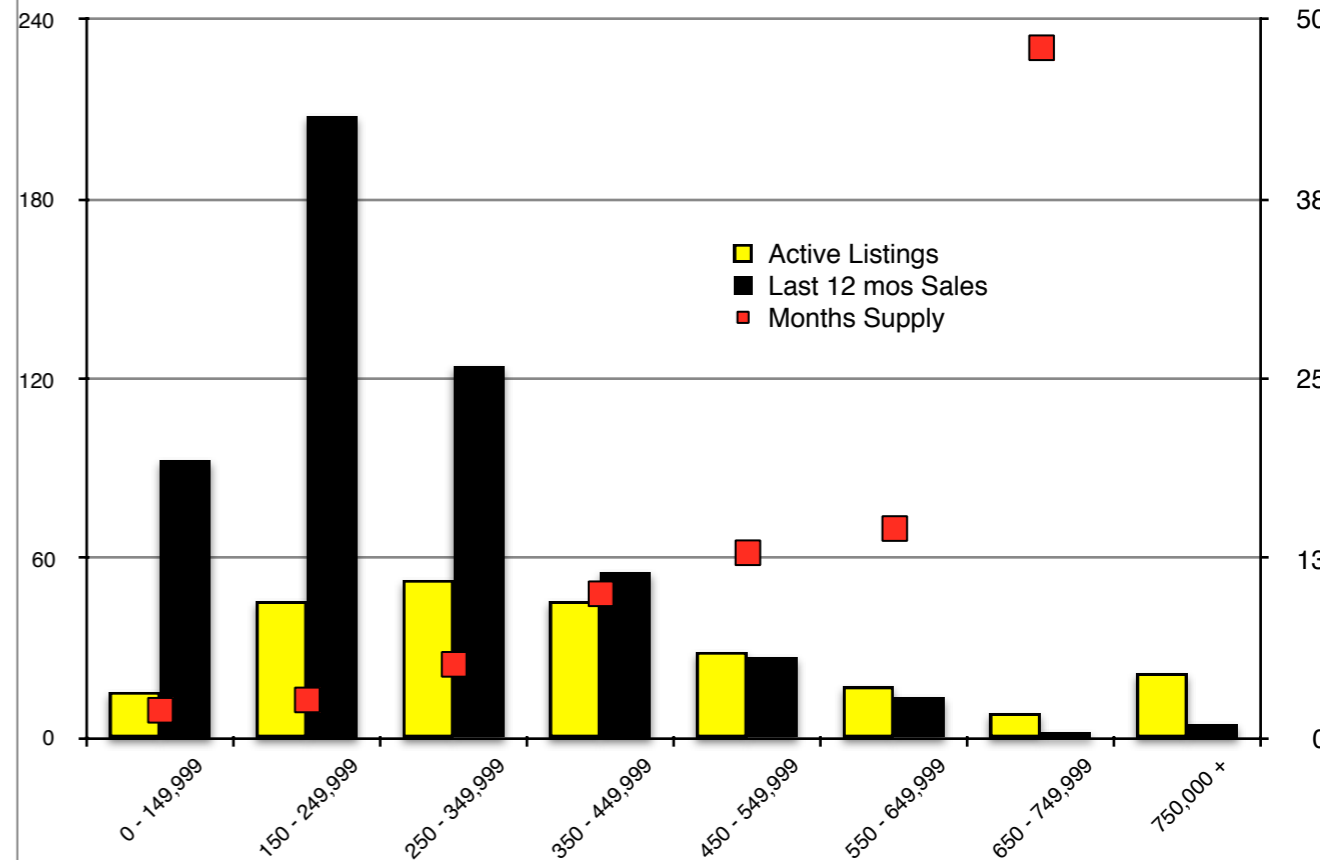

Dawson County - January 2019

Forsyth County - January 2019

Gwinnett County - January 2019

Habersham County - January 2019

Hall County - January 2019

Jackson County - January 2019

Lumpkin County - January 2019

Pickens County - January 2019

Rabun County - January 2019

Stephens County - January 2019

Walton County - January 2019

White County - January 2019

Note: N'dicators is a monthly publication of the The Norton Agency data from FMLS and GMLS sources we deem reliable. For more information contact info@gonorton.com
 Copyright Norton Native Intelligence 2019.