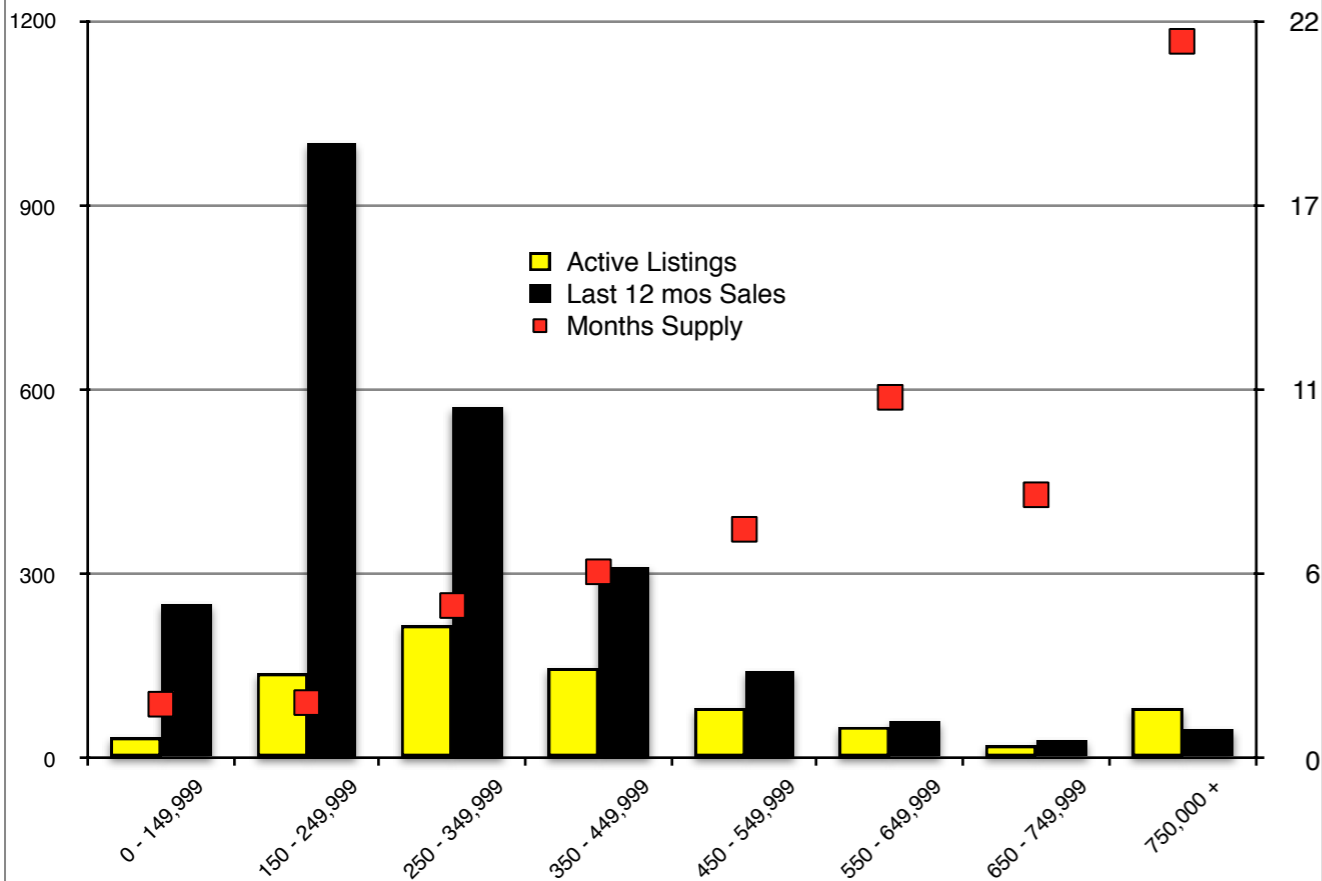

INDICATORS

JANUARY 2019

NORTH GEORGIA - January 2019

Banks County - January 2019

Barrow County - January 2019

Cherokee County - January 2019

Note: N'dicators is a monthly publication of the The Norton Agency data from FMLS and GMLS sources we deem reliable. For more information contact info@gonorton.com
 Copyright Norton Native Intelligence 2019.

Dawson County - January 2019

Forsyth County - January 2019

Gwinnett County - January 2019

Habersham County - January 2019

Hall County - January 2019

Jackson County - January 2019

Lumpkin County - January 2019

Pickens County - January 2019

Rabun County - January 2019

Stephens County - January 2019

Walton County - January 2019

White County - January 2019

Note: N'dicators is a monthly publication of the The Norton Agency data from FMLS and GMLS sources we deem reliable. For more information contact info@gonorton.com
 Copyright Norton Native Intelligence 2019.