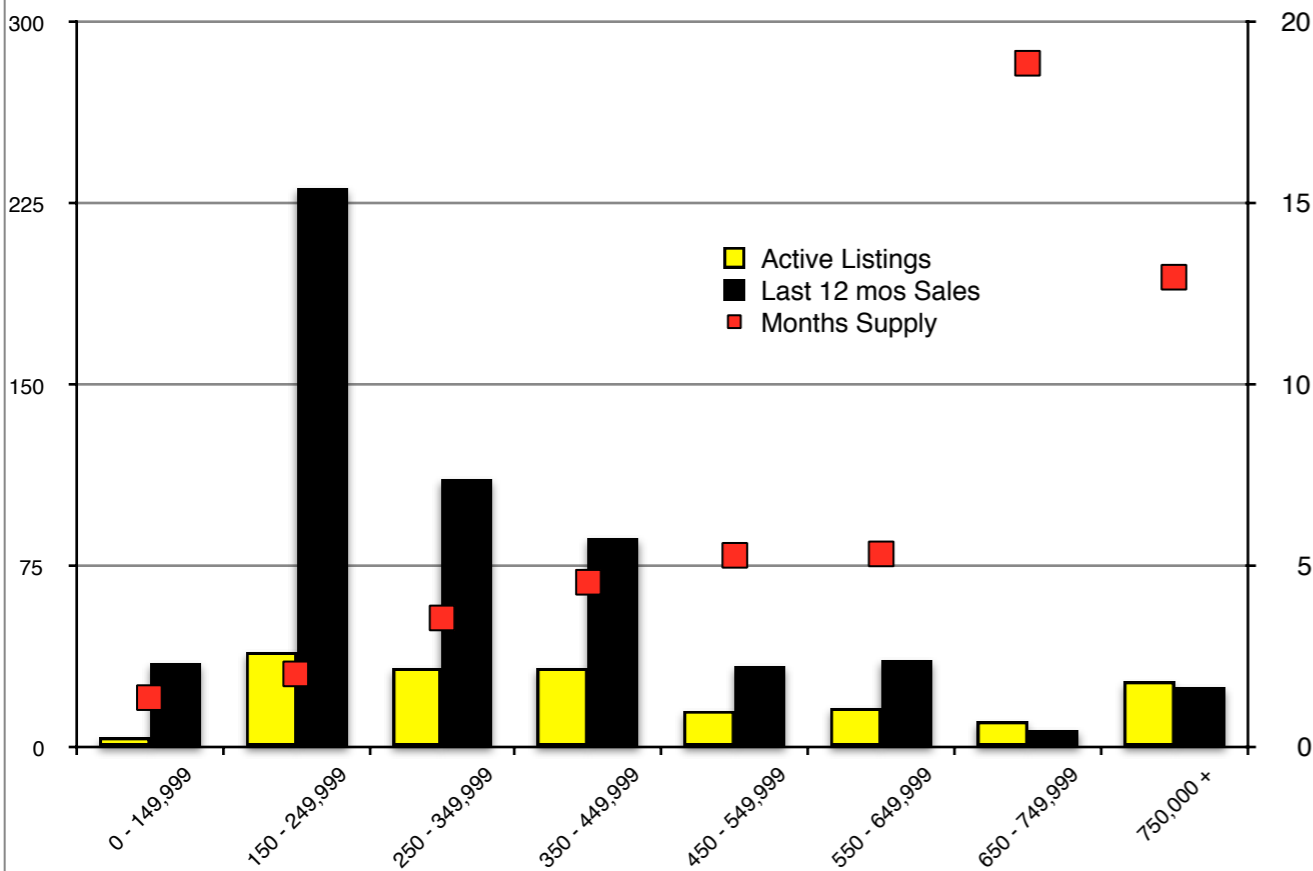

INDICATORS

JANUARY 2019

NORTH GEORGIA - January 2019

Banks County - January 2019

Barrow County - January 2019

Cherokee County - January 2019

Note: N'dicators is a monthly publication of the The Norton Agency data from FMLS and GMLS sources we deem reliable. For more information contact info@gonorton.com
 Copyright Norton Native Intelligence 2019.

Dawson County - January 2019

Forsyth County - January 2019

Gwinnett County - January 2019

Habersham County - January 2019

Hall County - January 2019

Jackson County - January 2019

Lumpkin County - January 2019

Pickens County - January 2019

Rabun County - January 2019

Stephens County - January 2019

Walton County - January 2019

White County - January 2019

Note: N'dicators is a monthly publication of the The Norton Agency data from FMLS and GMLS sources we deem reliable. For more information contact info@gonorton.com
 Copyright Norton Native Intelligence 2019.