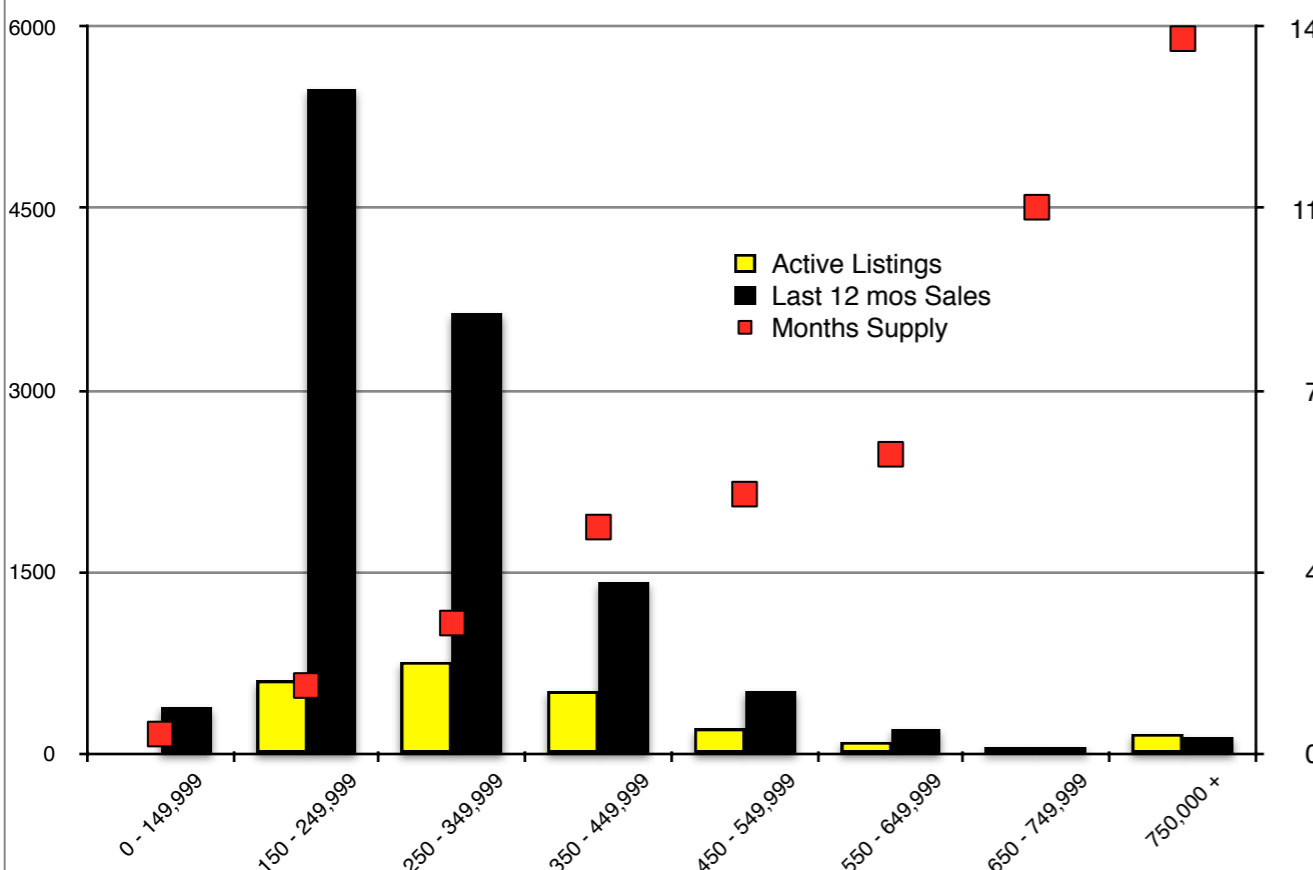

INDICATORS

JANUARY 2019

NORTH GEORGIA - January 2019

Banks County - January 2019

Barrow County - January 2019

Cherokee County - January 2019

Note: N'dicators is a monthly publication of the The Norton Agency data from FMLS and GMLS sources we deem reliable. For more information contact info@gonorton.com
 Copyright Norton Native Intelligence 2019.

Dawson County - January 2019

Forsyth County - January 2019

Gwinnett County - January 2019

Habersham County - January 2019

Hall County - January 2019

Jackson County - January 2019

Lumpkin County - January 2019

Pickens County - January 2019

Rabun County - January 2019

Stephens County - January 2019

Walton County - January 2019

White County - January 2019

Note: N'dicators is a monthly publication of the The Norton Agency data from FMLS and GMLS sources we deem reliable. For more information contact info@gonorton.com
 Copyright Norton Native Intelligence 2019.