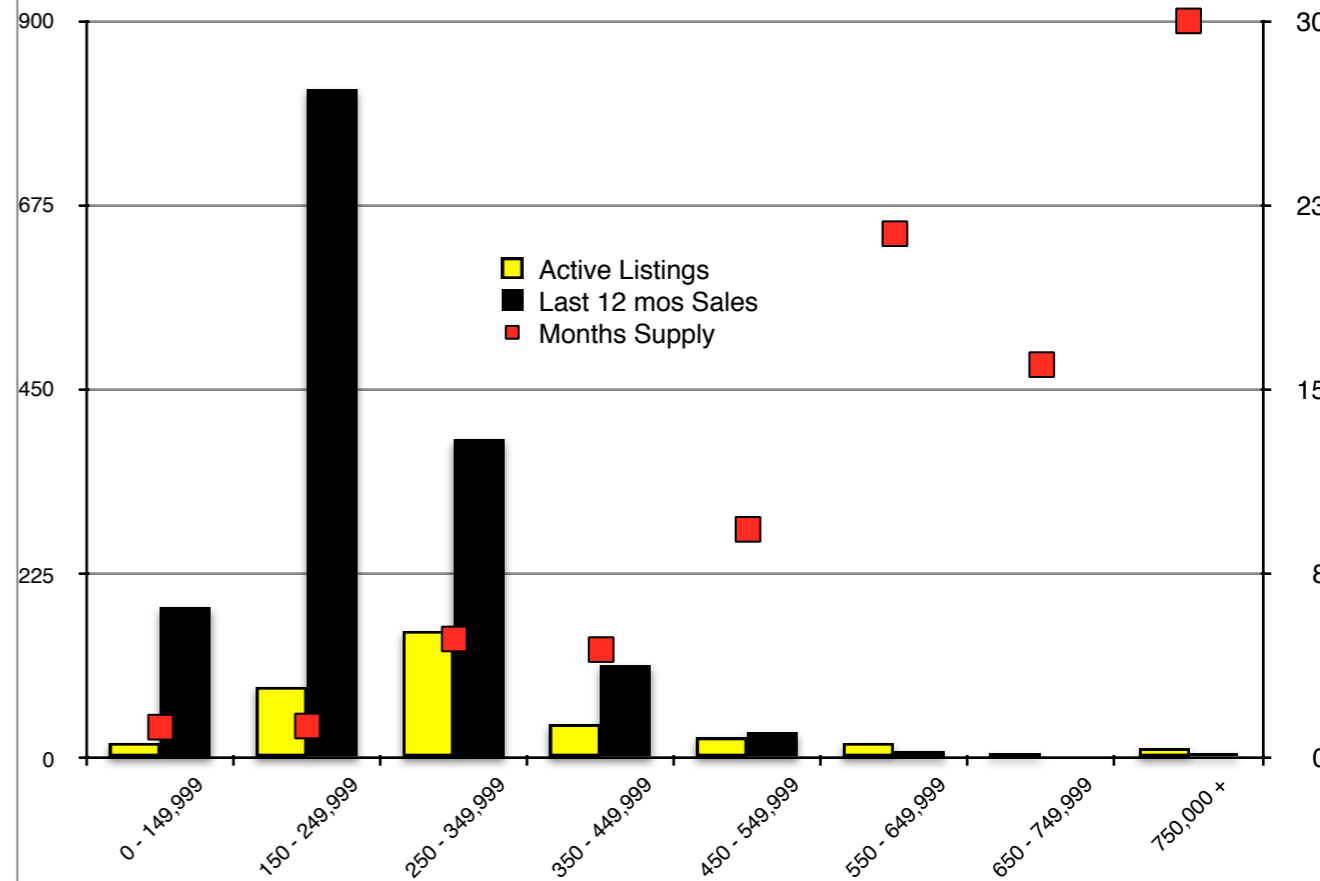

INDICATORS

JANUARY 2019

NORTH GEORGIA - January 2019

Banks County - January 2019

Barrow County - January 2019

Cherokee County - January 2019

Note: N'dicators is a monthly publication of the The Norton Agency data from FMLS and GMLS sources we deem reliable. For more information contact info@gonorton.com
 Copyright Norton Native Intelligence 2019.

Dawson County - January 2019

Forsyth County - January 2019

Gwinnett County - January 2019

Habersham County - January 2019

Hall County - January 2019

Jackson County - January 2019

Lumpkin County - January 2019

Pickens County - January 2019

Rabun County - January 2019

Stephens County - January 2019

Walton County - January 2019

White County - January 2019

Note: N'dicators is a monthly publication of the The Norton Agency data from FMLS and GMLS sources we deem reliable. For more information contact info@gonorton.com
 Copyright Norton Native Intelligence 2019.