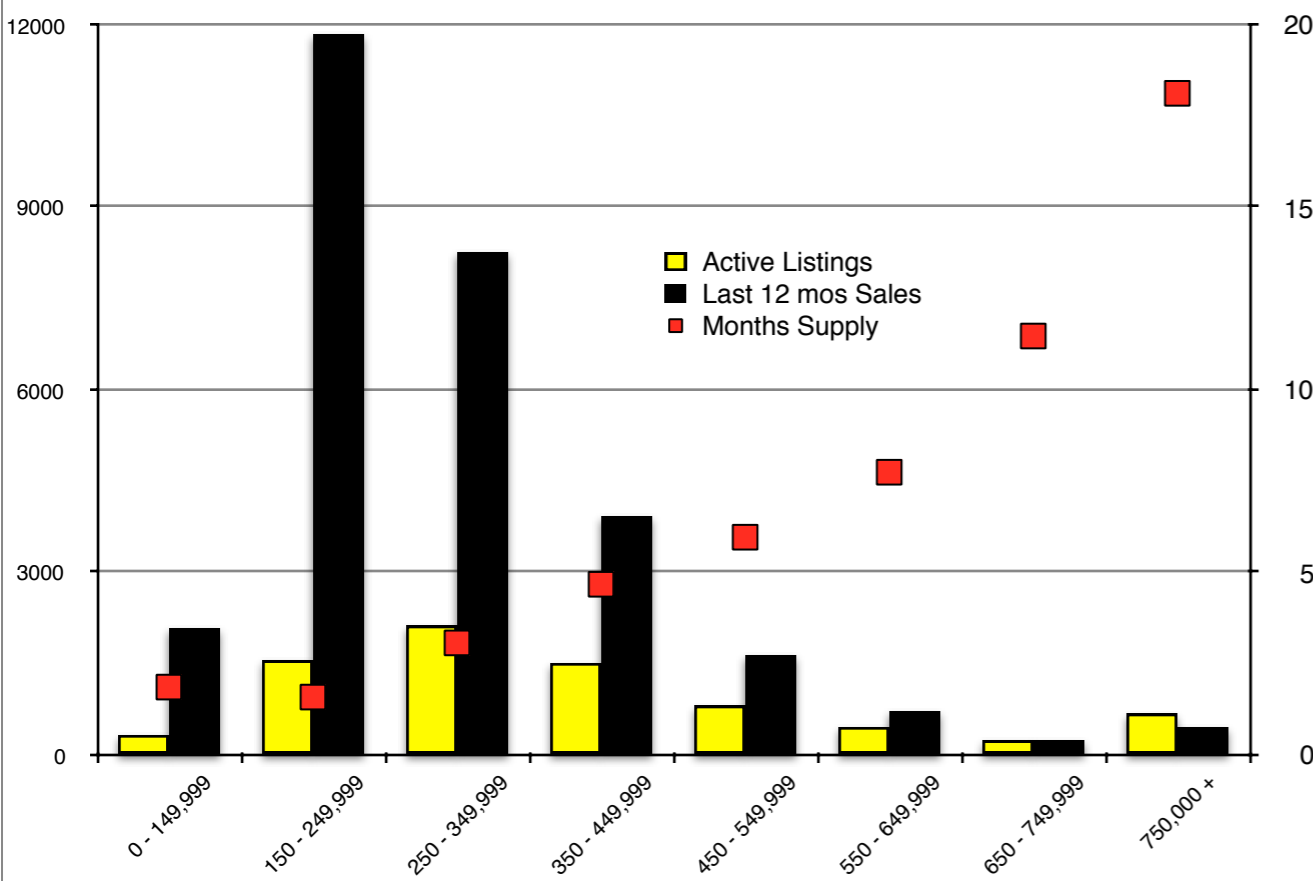

INDICATORS

JANUARY 2019

NORTH GEORGIA - January 2019

Banks County - January 2019

Barrow County - January 2019

Cherokee County - January 2019

Note: N'dicators is a monthly publication of the The Norton Agency data from FMLS and GMLS sources we deem reliable. For more information contact info@gonorton.com
 Copyright Norton Native Intelligence 2019.

Dawson County - January 2019

Forsyth County - January 2019

Gwinnett County - January 2019

Habersham County - January 2019

Hall County - January 2019

Jackson County - January 2019

Lumpkin County - January 2019

Pickens County - January 2019

Rabun County - January 2019

Stephens County - January 2019

Walton County - January 2019

White County - January 2019

Note: N'dicators is a monthly publication of the The Norton Agency data from FMLS and GMLS sources we deem reliable. For more information contact info@gonorton.com
 Copyright Norton Native Intelligence 2019.