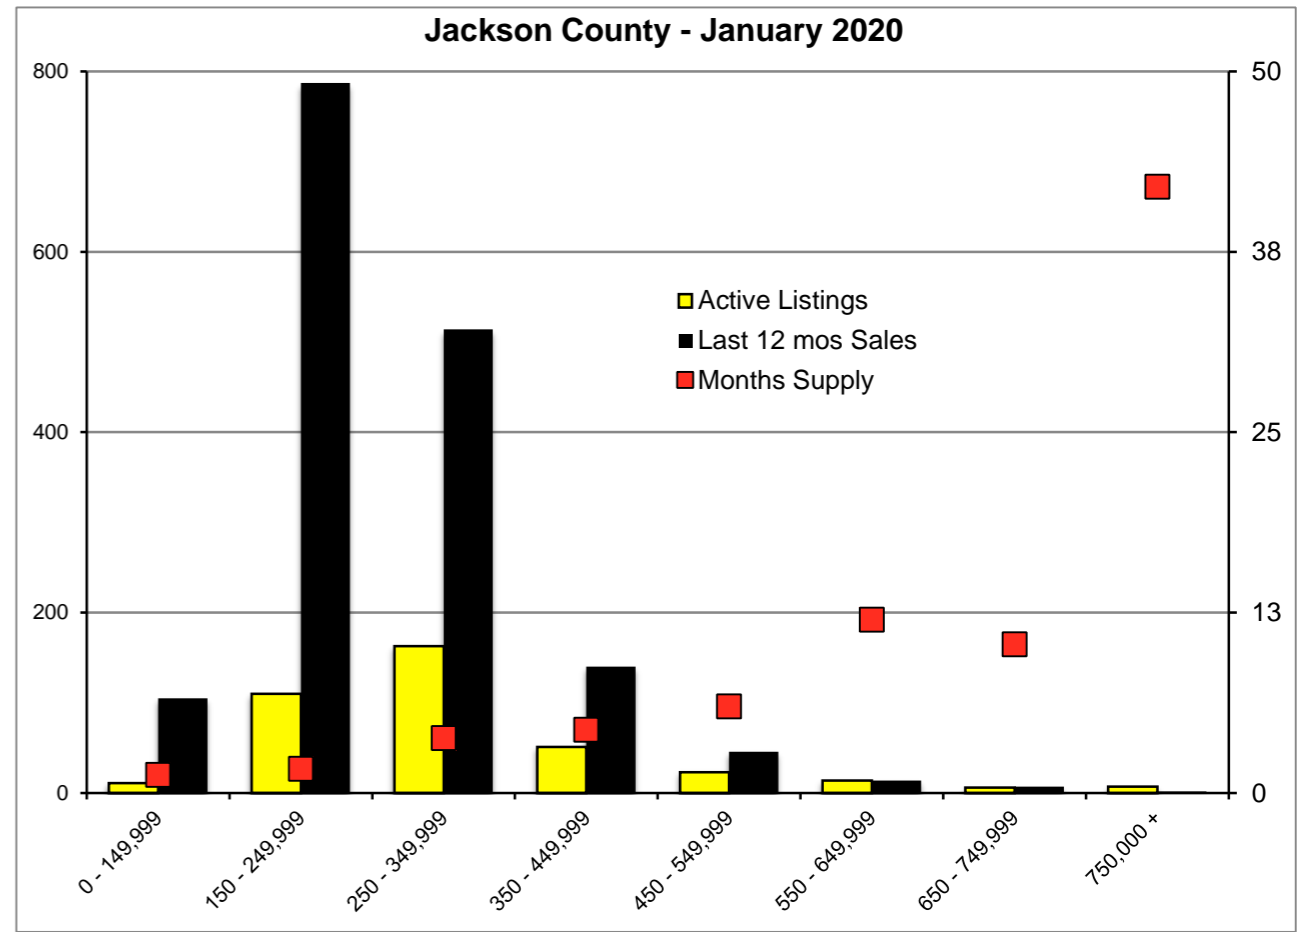

# INDICATORS

JANUARY 2020

**NORTH GEORGIA - January 2020**

**Banks County - January 2020**

**Barrow County - January 2020**

**Cherokee County - January 2020**

**Dawson County - January 2020**

**Forsyth County - January 2020**

**Gwinnett County - January 2020**

**Habersham County - January 2020**

**Rabun County - January 2020**

**Stephens County - January 2020**

**Walton County - January 2020**

**White County - January 2020**

Note: N'dicators is a monthly publication of the The Norton Agency data from FMLS and GMLS sources we deem reliable. For more information contact info@gonorton.com  
 Copyright Norton Native Intelligence 2020.