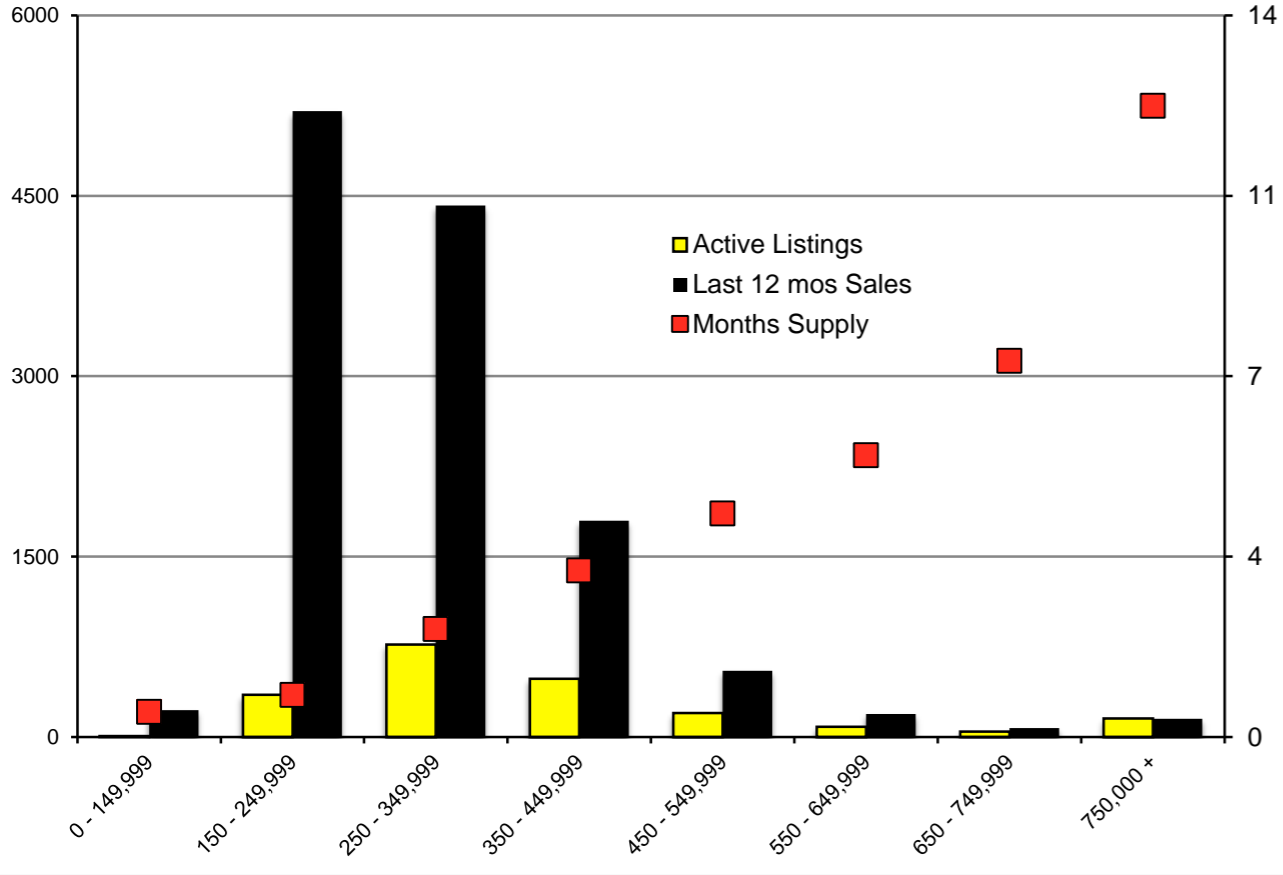

# INDICATORS

JANUARY 2020

**NORTH GEORGIA - January 2020**

**Banks County - January 2020**

**Barrow County - January 2020**

**Cherokee County - January 2020**

**Dawson County - January 2020**

**Forsyth County - January 2020**

**Gwinnett County - January 2020**

**Habersham County - January 2020**

**Rabun County - January 2020**

**Stephens County - January 2020**

**Walton County - January 2020**

**White County - January 2020**

Note: N'dicators is a monthly publication of the The Norton Agency data from FMLS and GMLS sources we deem reliable. For more information contact info@gonorton.com  
 Copyright Norton Native Intelligence 2020.