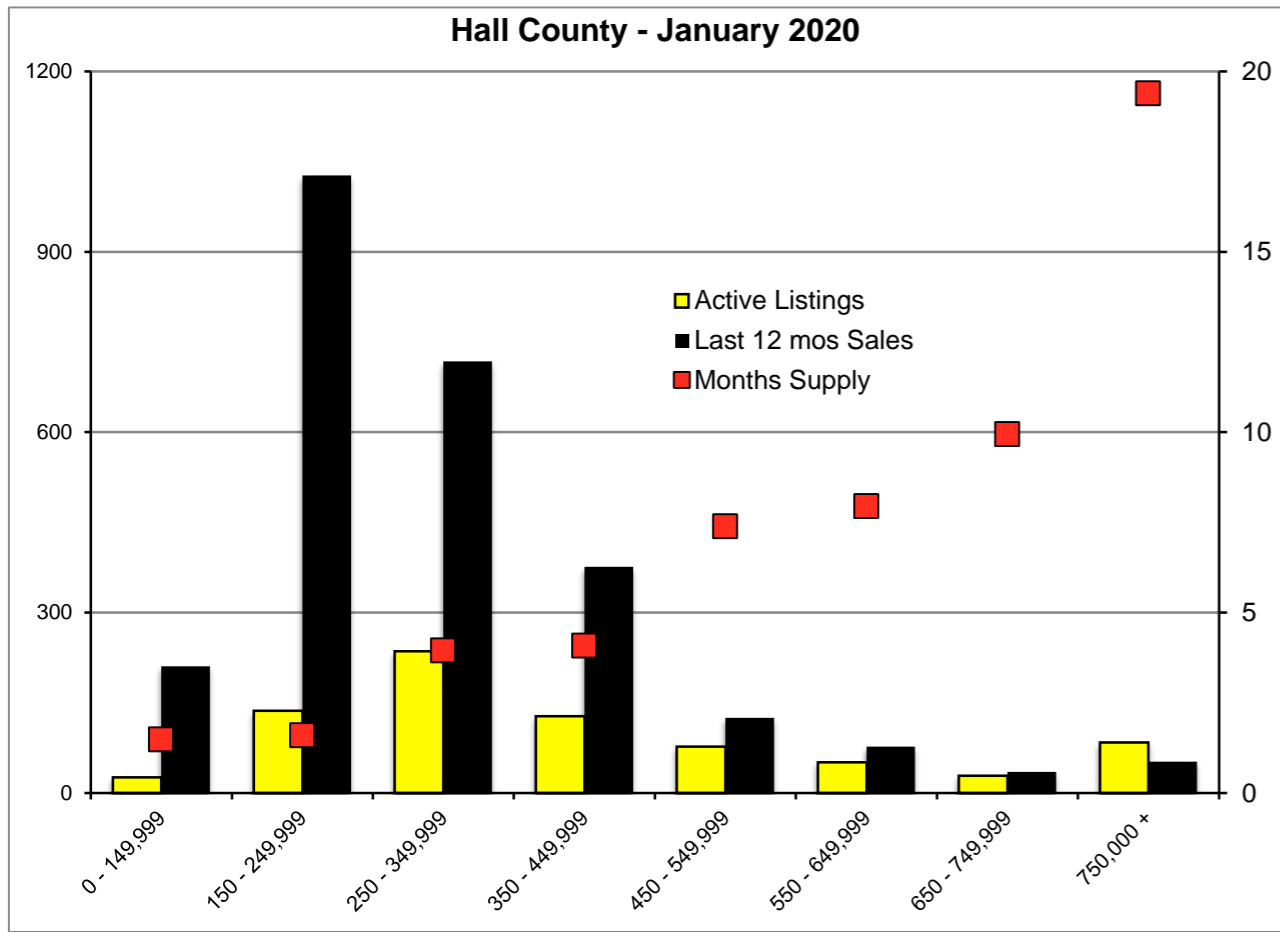

# INDICATORS

JANUARY 2020

**NORTH GEORGIA - January 2020**

**Banks County - January 2020**

**Barrow County - January 2020**

**Cherokee County - January 2020**

**Dawson County - January 2020**

**Forsyth County - January 2020**

**Gwinnett County - January 2020**

**Habersham County - January 2020**

**Rabun County - January 2020**

**Stephens County - January 2020**

**Walton County - January 2020**

**White County - January 2020**

Note: N'dicators is a monthly publication of the The Norton Agency data from FMLS and GMLS sources we deem reliable. For more information contact info@gonorton.com  
 Copyright Norton Native Intelligence 2020.