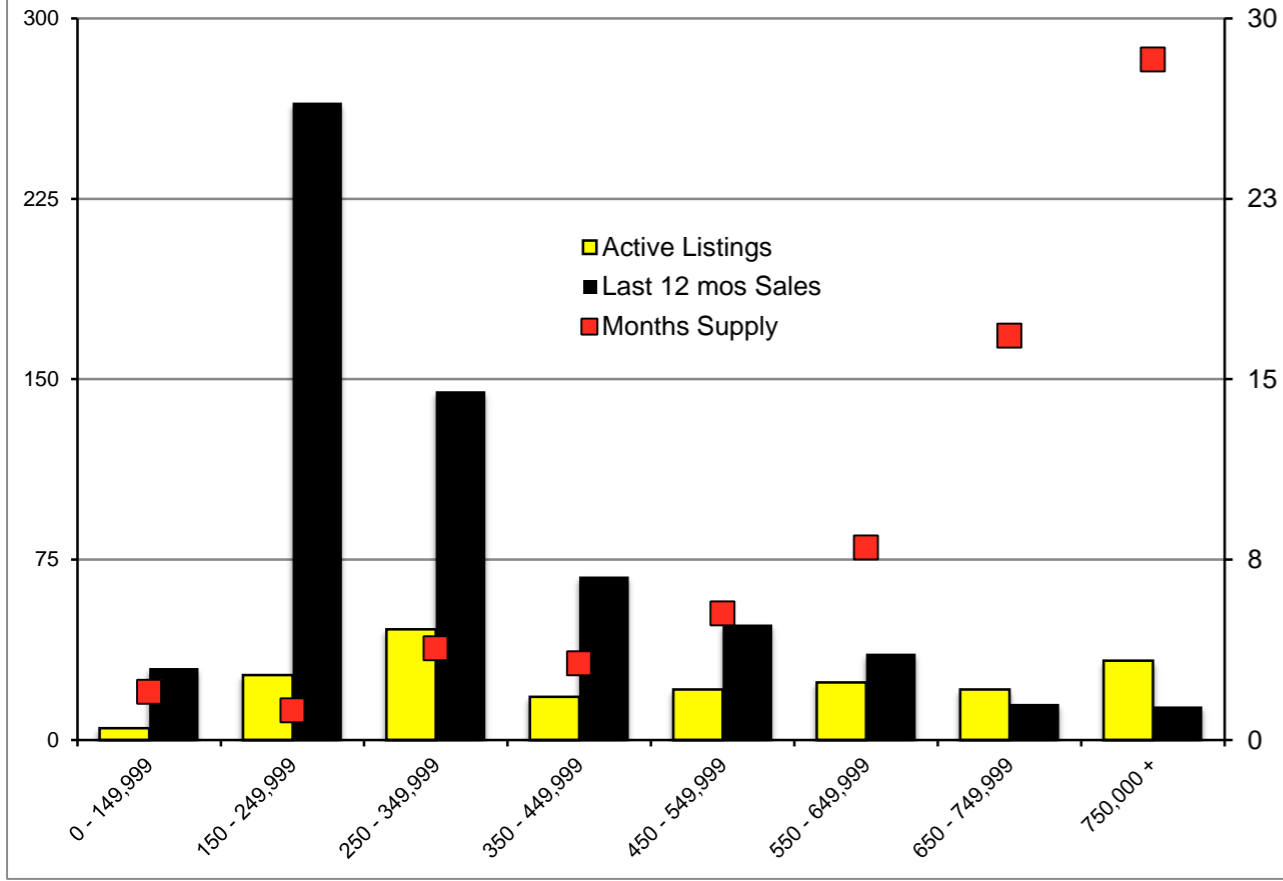

# INDICATORS

JANUARY 2020

**NORTH GEORGIA - January 2020**

**Banks County - January 2020**

**Barrow County - January 2020**

**Cherokee County - January 2020**

**Dawson County - January 2020**

**Forsyth County - January 2020**

**Gwinnett County - January 2020**

**Habersham County - January 2020**

**Rabun County - January 2020**

**Stephens County - January 2020**

**Walton County - January 2020**

**White County - January 2020**

Note: N'dicators is a monthly publication of the The Norton Agency data from FMLS and GMLS sources we deem reliable. For more information contact info@gonorton.com  
 Copyright Norton Native Intelligence 2020.