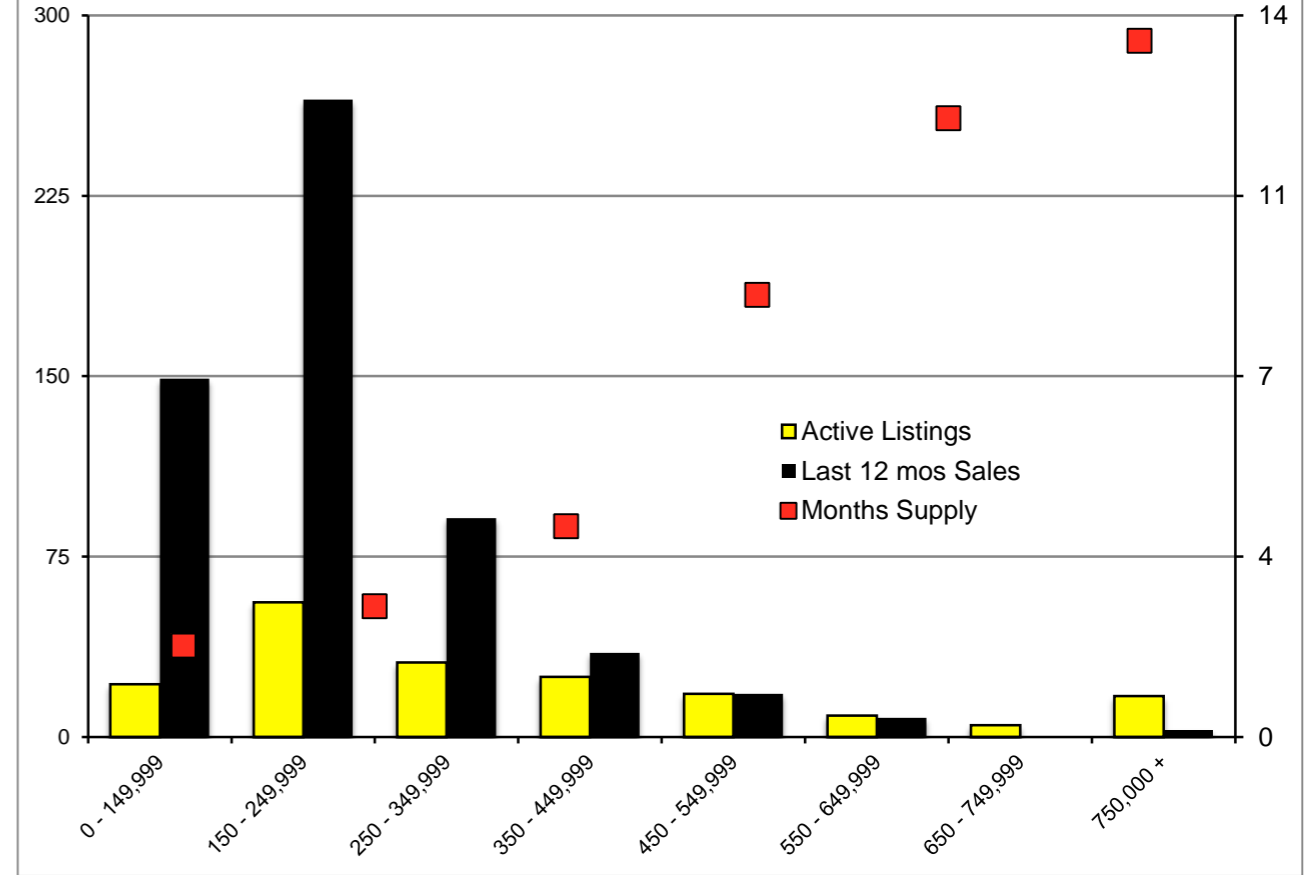

# INDICATORS

JANUARY 2020

**NORTH GEORGIA - January 2020**

**Banks County - January 2020**

**Barrow County - January 2020**

**Cherokee County - January 2020**

**Dawson County - January 2020**

**Forsyth County - January 2020**

**Gwinnett County - January 2020**

**Habersham County - January 2020**

**Rabun County - January 2020**

**Stephens County - January 2020**

**Walton County - January 2020**

**White County - January 2020**

Note: N'dicators is a monthly publication of the The Norton Agency data from FMLS and GMLS sources we deem reliable. For more information contact info@gonorton.com  
 Copyright Norton Native Intelligence 2020.