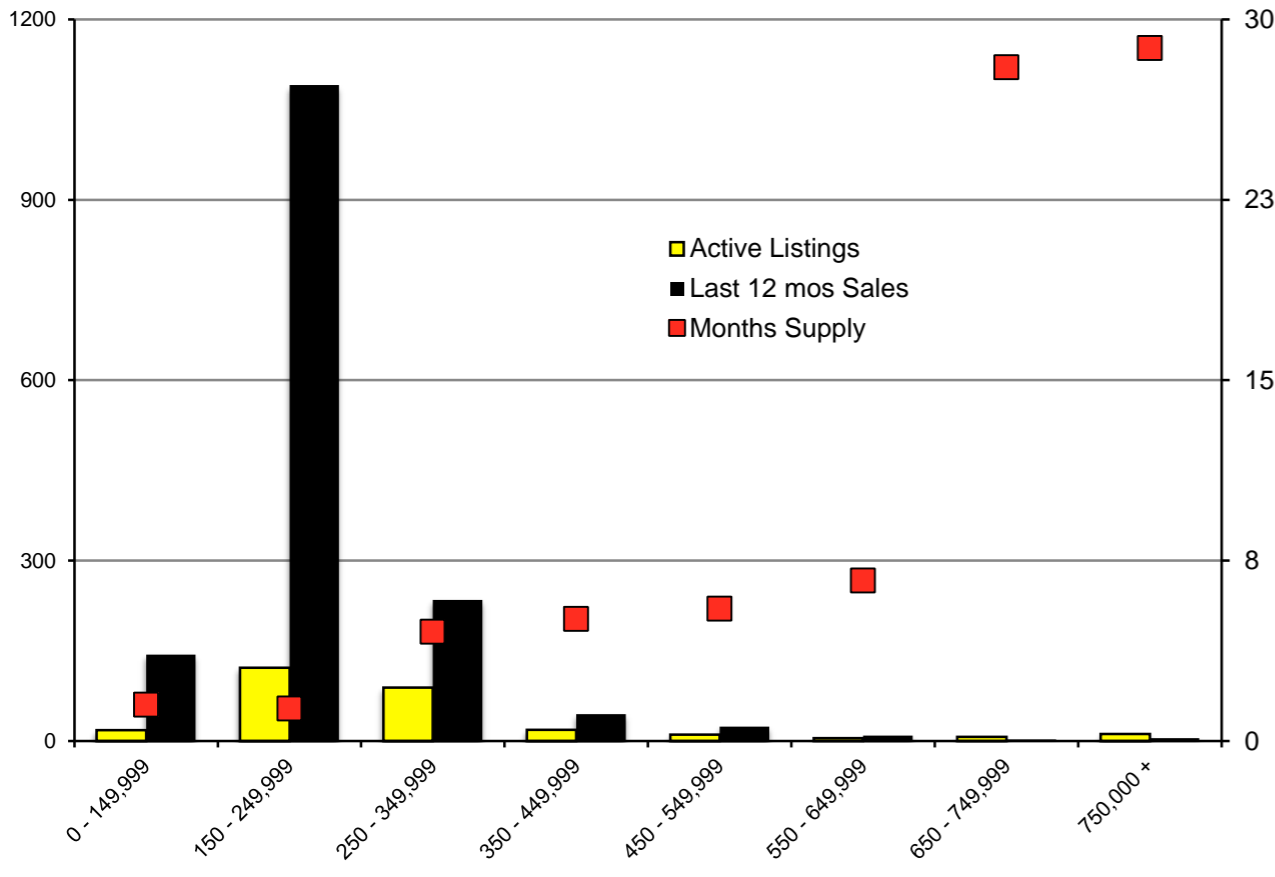

# INDICATORS

JANUARY 2020

**NORTH GEORGIA - January 2020**

**Banks County - January 2020**

**Barrow County - January 2020**

**Cherokee County - January 2020**

**Dawson County - January 2020**

**Forsyth County - January 2020**

**Gwinnett County - January 2020**

**Habersham County - January 2020**

**Rabun County - January 2020**

**Stephens County - January 2020**

**Walton County - January 2020**

**White County - January 2020**

Note: N'dicators is a monthly publication of the The Norton Agency data from FMLS and GMLS sources we deem reliable. For more information contact info@gonorton.com  
 Copyright Norton Native Intelligence 2020.