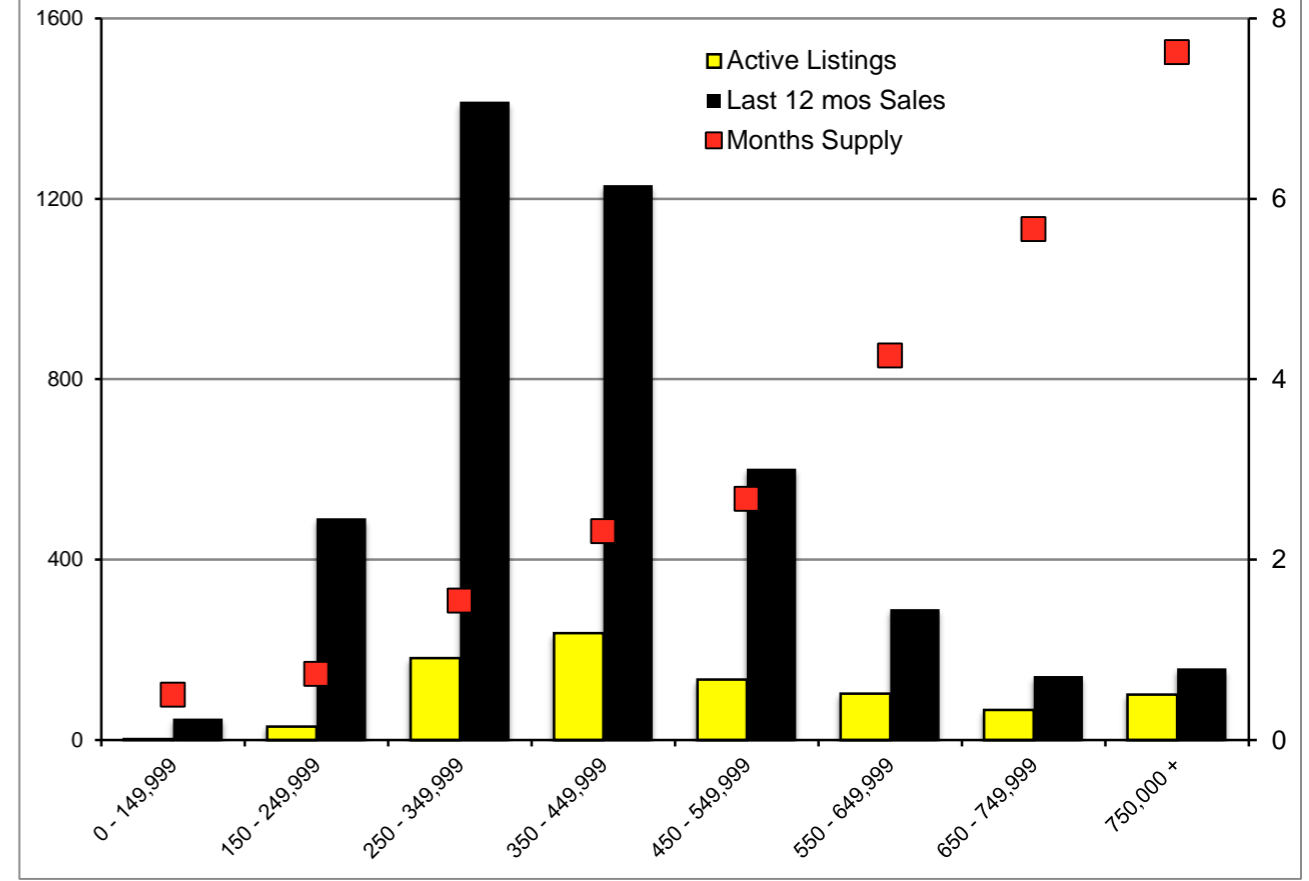

# INDICATORS

JANUARY 2020

**NORTH GEORGIA - January 2020**

**Banks County - January 2020**

**Barrow County - January 2020**

**Cherokee County - January 2020**

**Dawson County - January 2020**

**Forsyth County - January 2020**

**Gwinnett County - January 2020**

**Habersham County - January 2020**

**Rabun County - January 2020**

**Stephens County - January 2020**

**Walton County - January 2020**

**White County - January 2020**

Note: N'dicators is a monthly publication of the The Norton Agency data from FMLS and GMLS sources we deem reliable. For more information contact info@gonorton.com  
 Copyright Norton Native Intelligence 2020.