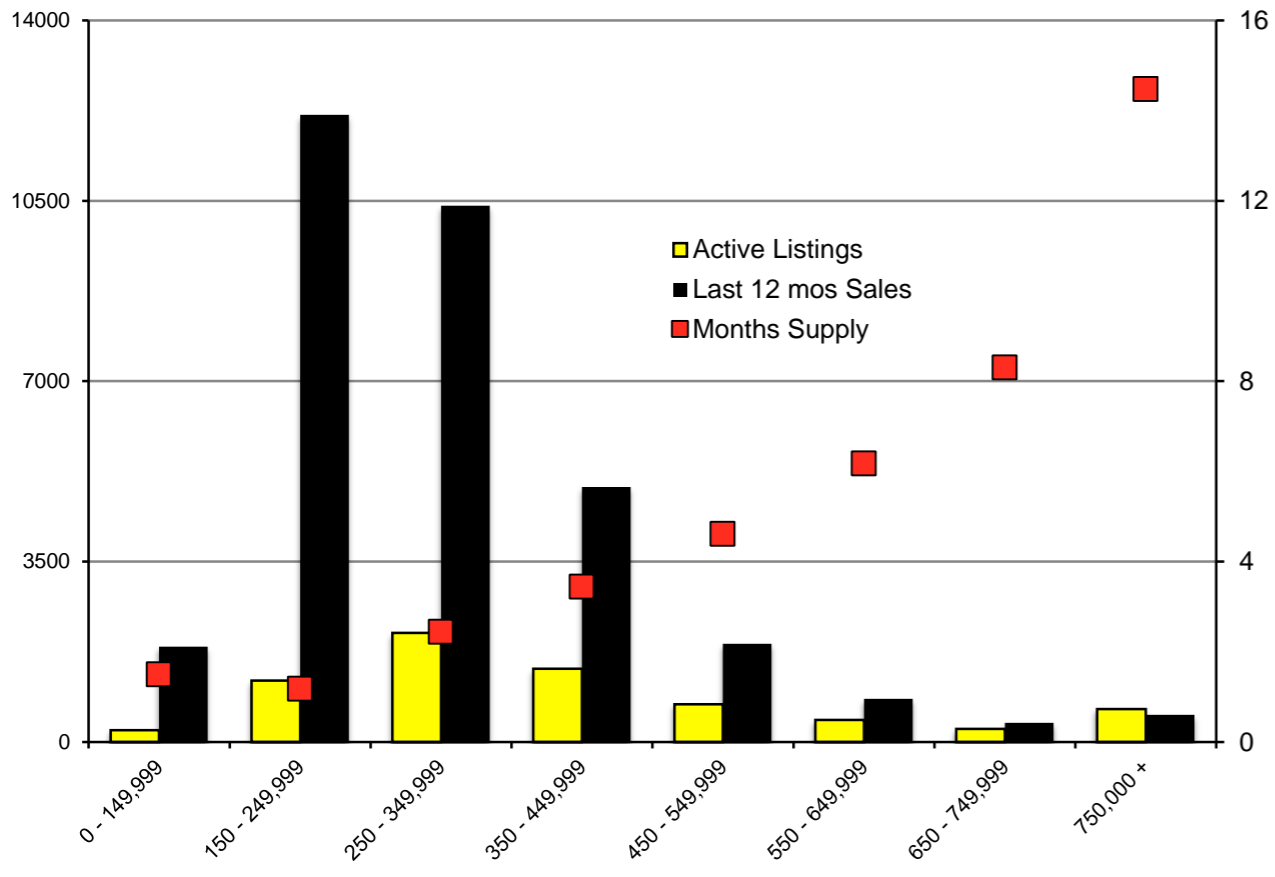

# INDICATORS

JANUARY 2020

**NORTH GEORGIA - January 2020**

**Banks County - January 2020**

**Barrow County - January 2020**

**Cherokee County - January 2020**

**Dawson County - January 2020**

**Forsyth County - January 2020**

**Gwinnett County - January 2020**

**Habersham County - January 2020**

**Rabun County - January 2020**

**Stephens County - January 2020**

**Walton County - January 2020**

**White County - January 2020**

Note: N'dicators is a monthly publication of the The Norton Agency data from FMLS and GMLS sources we deem reliable. For more information contact info@gonorton.com  
 Copyright Norton Native Intelligence 2020.