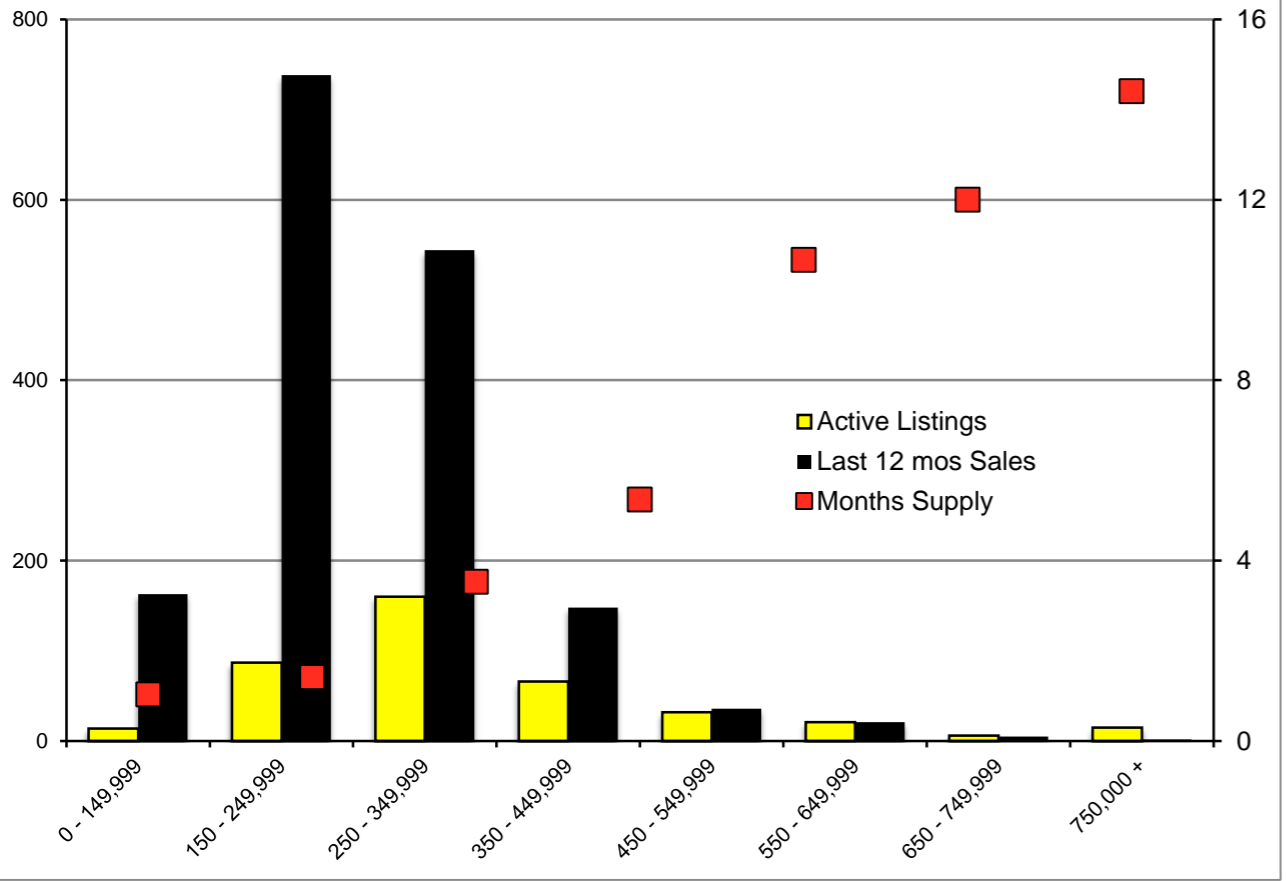

# INDICATORS

JANUARY 2020

**NORTH GEORGIA - January 2020**

**Banks County - January 2020**

**Barrow County - January 2020**

**Cherokee County - January 2020**

**Dawson County - January 2020**

**Forsyth County - January 2020**

**Gwinnett County - January 2020**

**Habersham County - January 2020**

**Rabun County - January 2020**

**Stephens County - January 2020**

**Walton County - January 2020**

**White County - January 2020**

Note: N'dicators is a monthly publication of the The Norton Agency data from FMLS and GMLS sources we deem reliable. For more information contact info@gonorton.com  
 Copyright Norton Native Intelligence 2020.