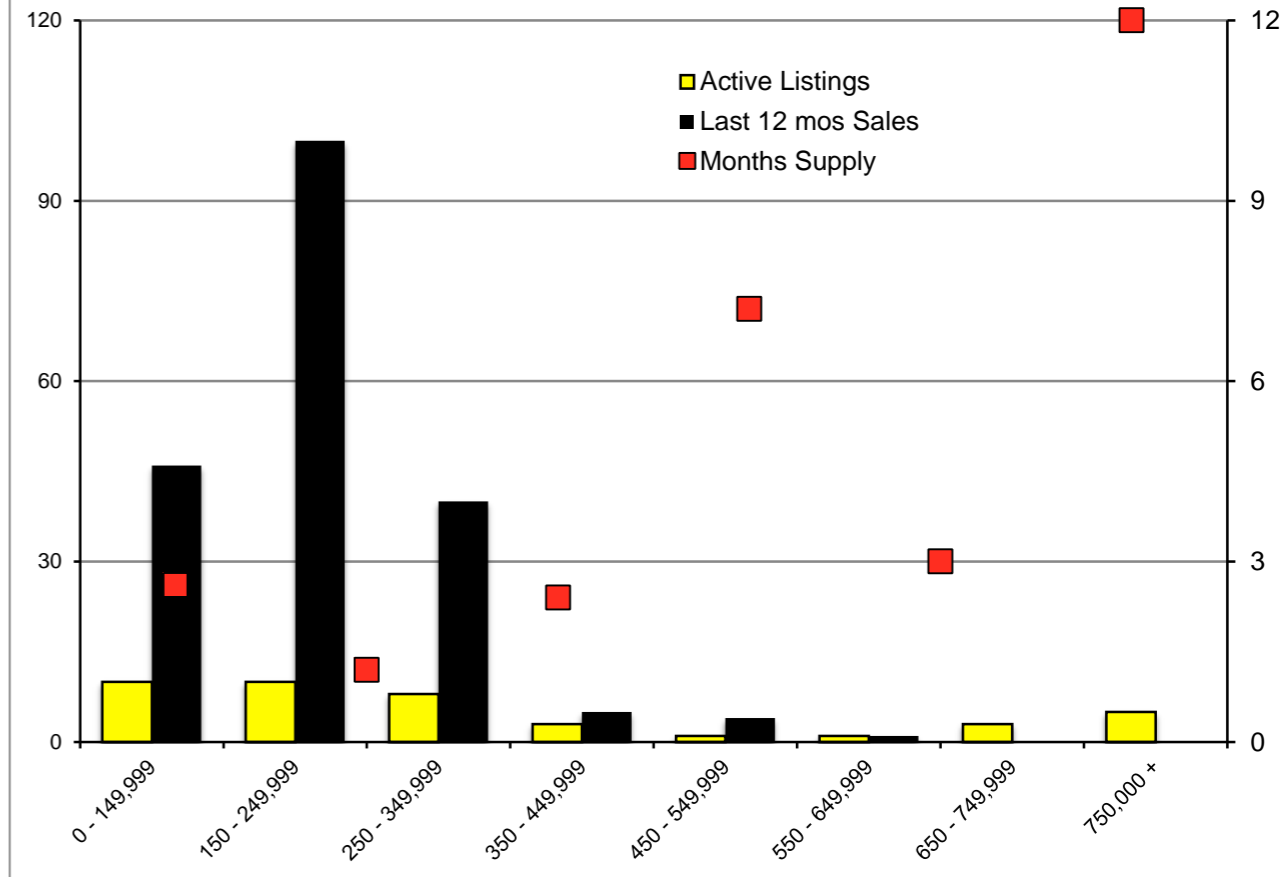

# INDICATORS

JANUARY 2020

**NORTH GEORGIA - January 2020**

**Banks County - January 2020**

**Barrow County - January 2020**

**Cherokee County - January 2020**

**Dawson County - January 2020**

**Forsyth County - January 2020**

**Gwinnett County - January 2020**

**Habersham County - January 2020**

**Rabun County - January 2020**

**Stephens County - January 2020**

**Walton County - January 2020**

**White County - January 2020**

Note: N'dicators is a monthly publication of the The Norton Agency data from FMLS and GMLS sources we deem reliable. For more information contact info@gonorton.com  
 Copyright Norton Native Intelligence 2020.