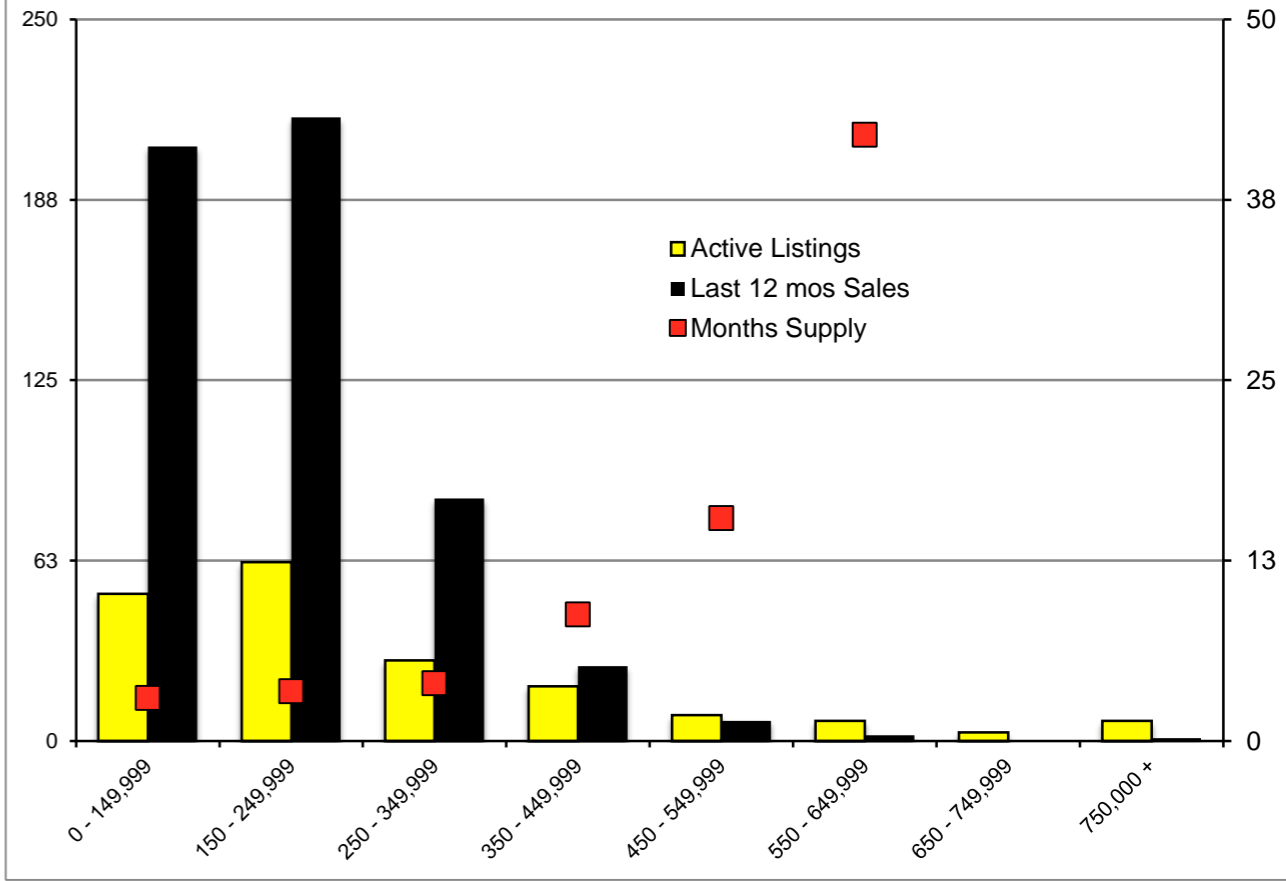

# INDICATORS

JANUARY 2020

**NORTH GEORGIA - January 2020**

**Banks County - January 2020**

**Barrow County - January 2020**

**Cherokee County - January 2020**

**Dawson County - January 2020**

**Forsyth County - January 2020**

**Gwinnett County - January 2020**

**Habersham County - January 2020**

**Rabun County - January 2020**

**Stephens County - January 2020**

**Walton County - January 2020**

**White County - January 2020**

Note: N'dicators is a monthly publication of the The Norton Agency data from FMLS and GMLS sources we deem reliable. For more information contact info@gonorton.com  
 Copyright Norton Native Intelligence 2020.