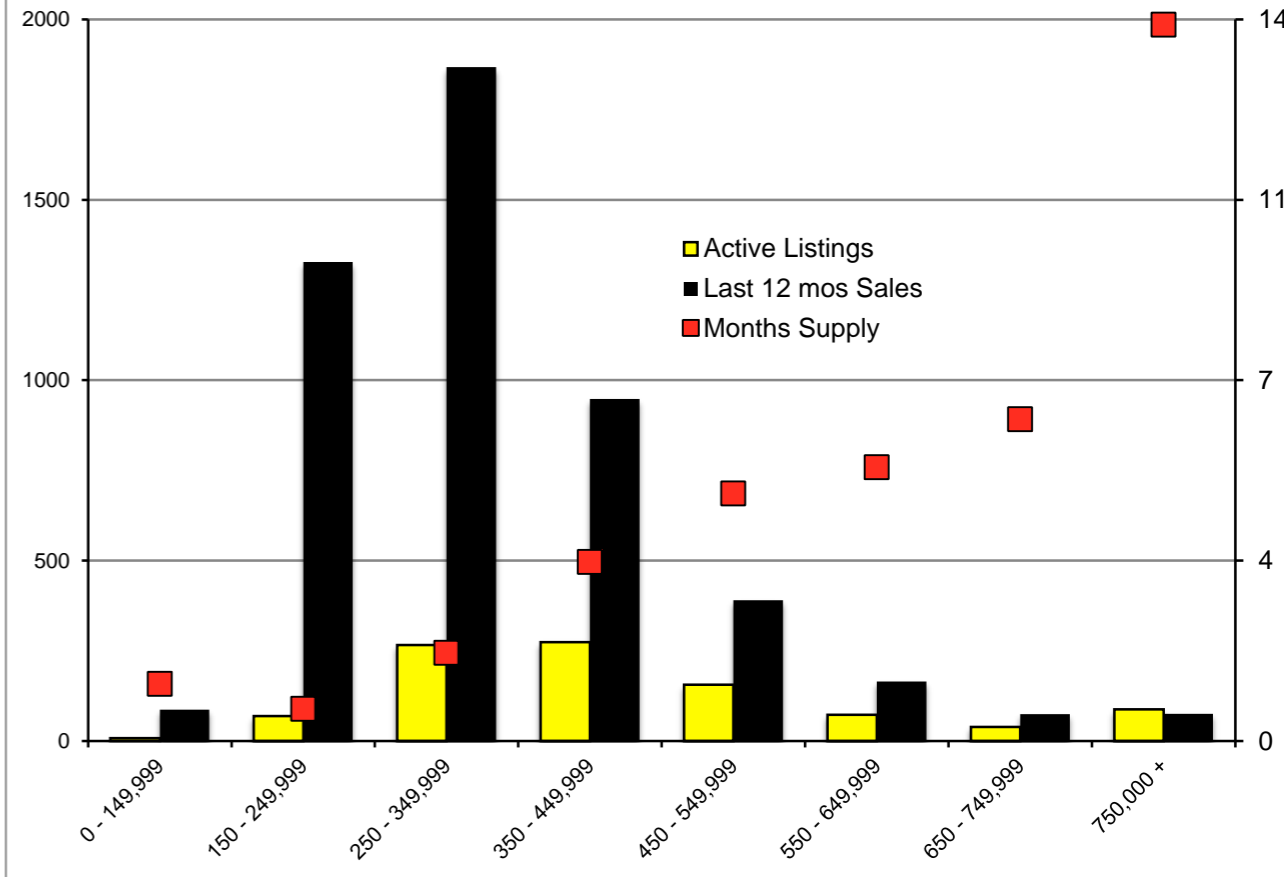

# INDICATORS

JANUARY 2020

**NORTH GEORGIA - January 2020**

**Banks County - January 2020**

**Barrow County - January 2020**

**Cherokee County - January 2020**

**Dawson County - January 2020**

**Forsyth County - January 2020**

**Gwinnett County - January 2020**

**Habersham County - January 2020**

**Rabun County - January 2020**

**Stephens County - January 2020**

**Walton County - January 2020**

**White County - January 2020**

Note: N'dicators is a monthly publication of the The Norton Agency data from FMLS and GMLS sources we deem reliable. For more information contact info@gonorton.com  
 Copyright Norton Native Intelligence 2020.