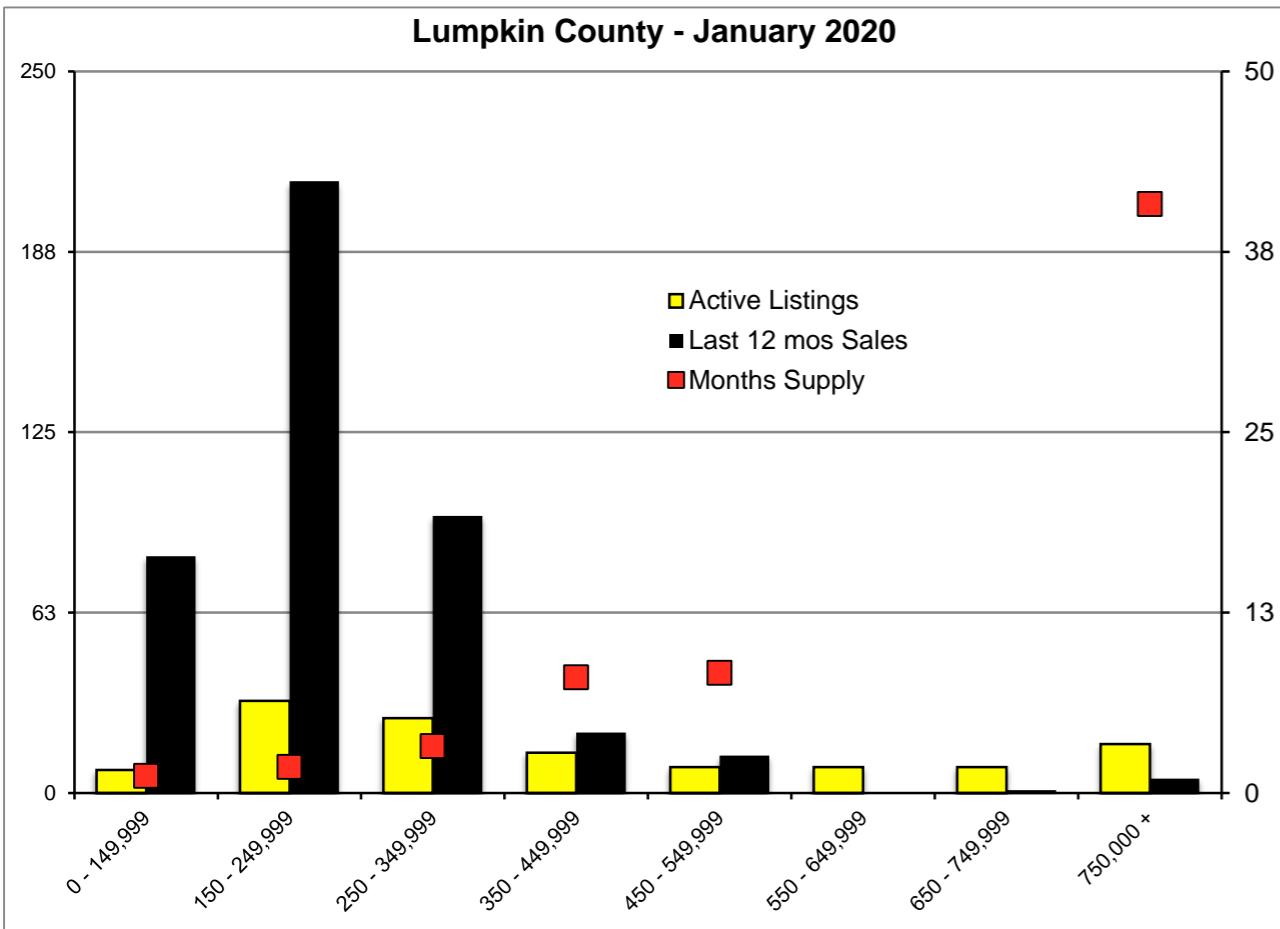

# INDICATORS

JANUARY 2020

**NORTH GEORGIA - January 2020**

**Banks County - January 2020**

**Barrow County - January 2020**

**Cherokee County - January 2020**

**Dawson County - January 2020**

**Forsyth County - January 2020**

**Gwinnett County - January 2020**

**Habersham County - January 2020**

**Rabun County - January 2020**

**Stephens County - January 2020**

**Walton County - January 2020**

**White County - January 2020**

Note: N'dicators is a monthly publication of the The Norton Agency data from FMLS and GMLS sources we deem reliable. For more information contact info@gonorton.com  
 Copyright Norton Native Intelligence 2020.