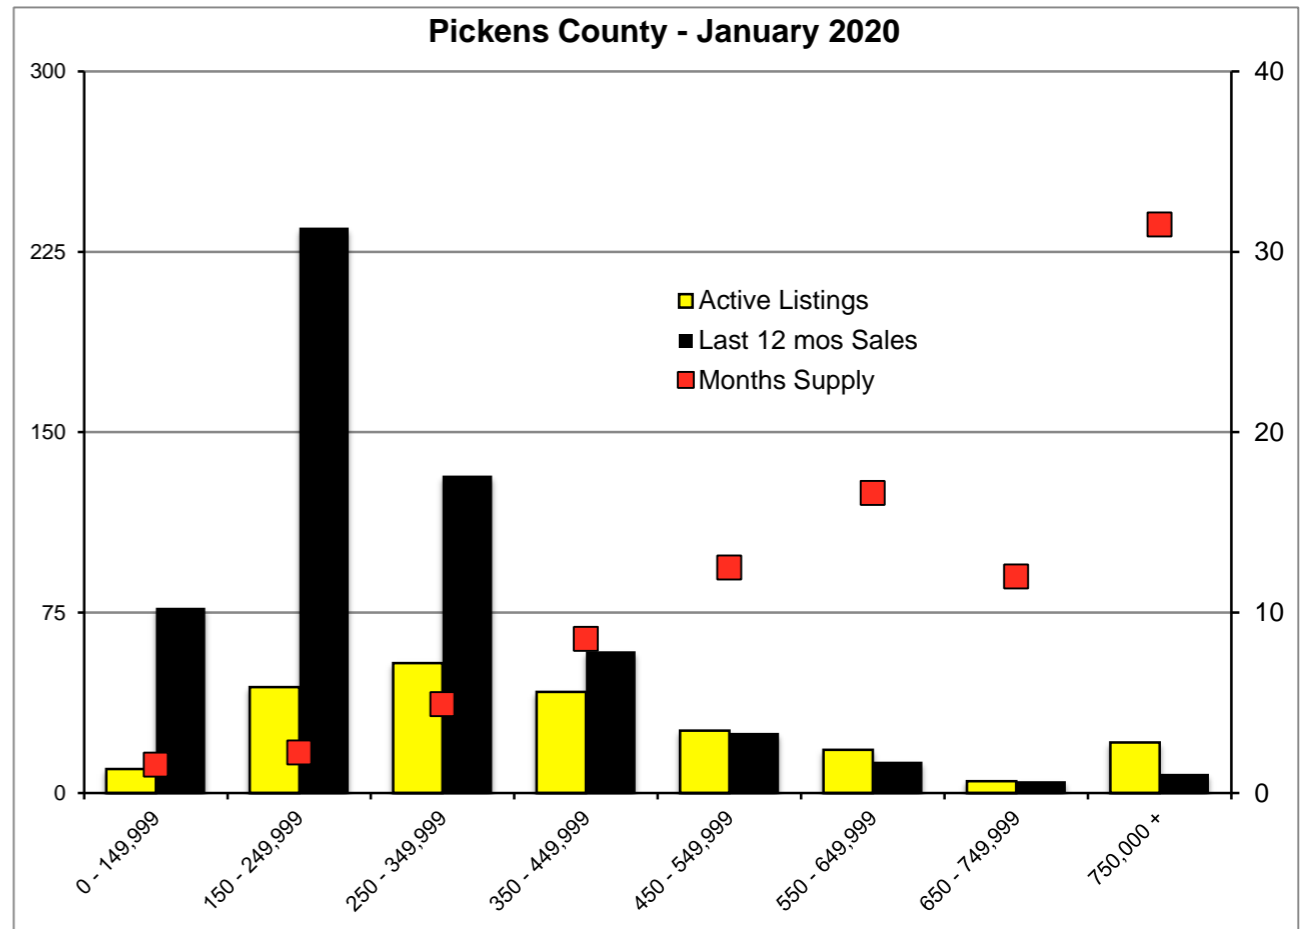

# INDICATORS

JANUARY 2020

**NORTH GEORGIA - January 2020**

**Banks County - January 2020**

**Barrow County - January 2020**

**Cherokee County - January 2020**

**Dawson County - January 2020**

**Forsyth County - January 2020**

**Gwinnett County - January 2020**

**Habersham County - January 2020**

**Rabun County - January 2020**

**Stephens County - January 2020**

**Walton County - January 2020**

**White County - January 2020**

Note: N'dicators is a monthly publication of the The Norton Agency data from FMLS and GMLS sources we deem reliable. For more information contact info@gonorton.com  
 Copyright Norton Native Intelligence 2020.