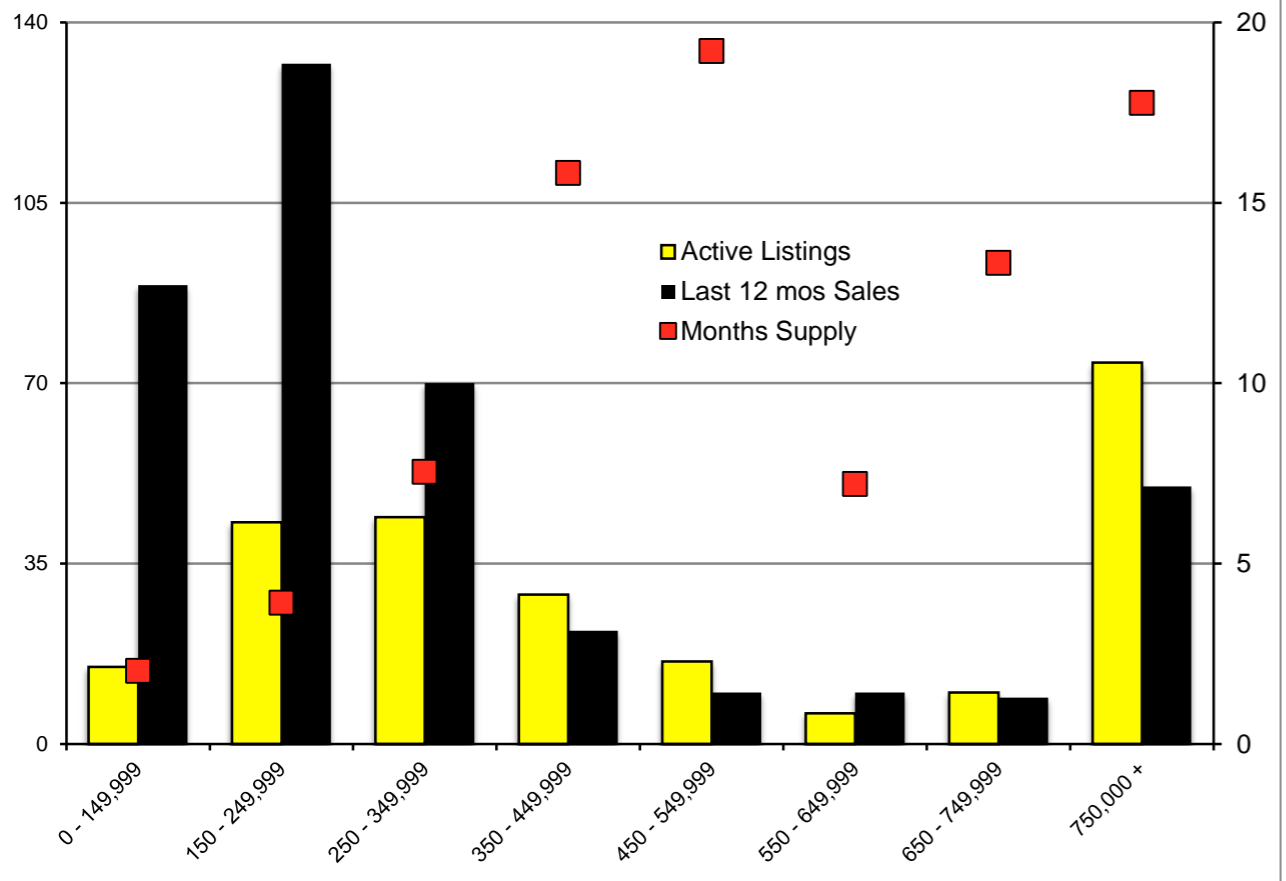

# INDICATORS

JANUARY 2020

**NORTH GEORGIA - January 2020**

**Banks County - January 2020**

**Barrow County - January 2020**

**Cherokee County - January 2020**

**Dawson County - January 2020**

**Forsyth County - January 2020**

**Gwinnett County - January 2020**

**Habersham County - January 2020**

**Rabun County - January 2020**

**Stephens County - January 2020**

**Walton County - January 2020**

**White County - January 2020**

Note: N'dicators is a monthly publication of the The Norton Agency data from FMLS and GMLS sources we deem reliable. For more information contact info@gonorton.com  
 Copyright Norton Native Intelligence 2020.