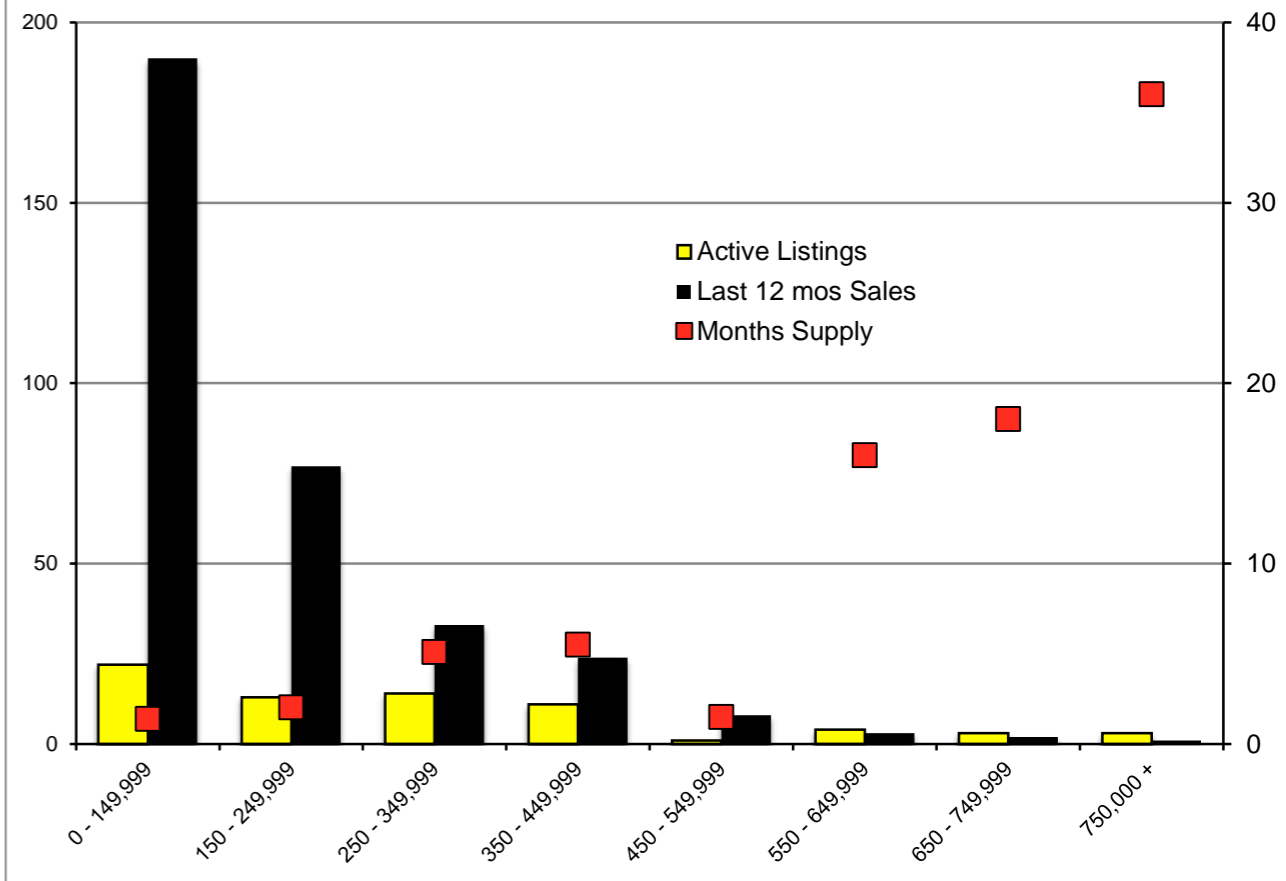

# INDICATORS

JANUARY 2020

**NORTH GEORGIA - January 2020**

**Banks County - January 2020**

**Barrow County - January 2020**

**Cherokee County - January 2020**

**Dawson County - January 2020**

**Forsyth County - January 2020**

**Gwinnett County - January 2020**

**Habersham County - January 2020**

**Rabun County - January 2020**

**Stephens County - January 2020**

**Walton County - January 2020**

**White County - January 2020**

Note: N'dicators is a monthly publication of the The Norton Agency data from FMLS and GMLS sources we deem reliable. For more information contact info@gonorton.com  
 Copyright Norton Native Intelligence 2020.