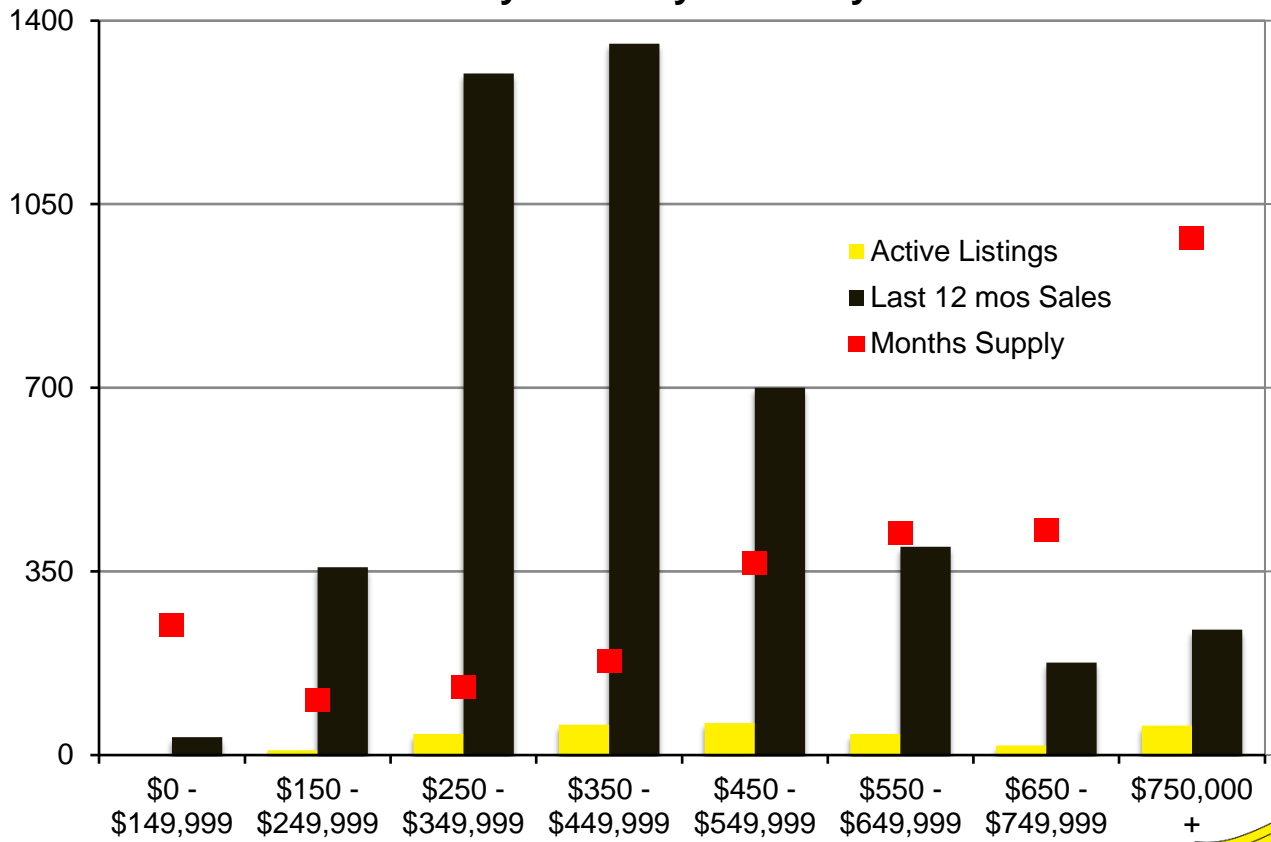

# NORTH GEORGIA – JANUARY 2021

**Banks County - January 2021**

**Barrow County - January 2021**

**Cherokee County - January 2021**

**Dawson County - January 2021**

**Forsyth County - January 2021**

**Franklin County - January 2021**

**Gwinnett County - January 2021**

**Habersham County - January 2021**

Hall County - January 2021

Jackson County - January 2021

Lumpkin County - January 2021

Pickens County - January 2021

**Rabun County - January 2021**

**Stephens County - January 2021**

**Walton County - January 2021**

**White County - January 2021**