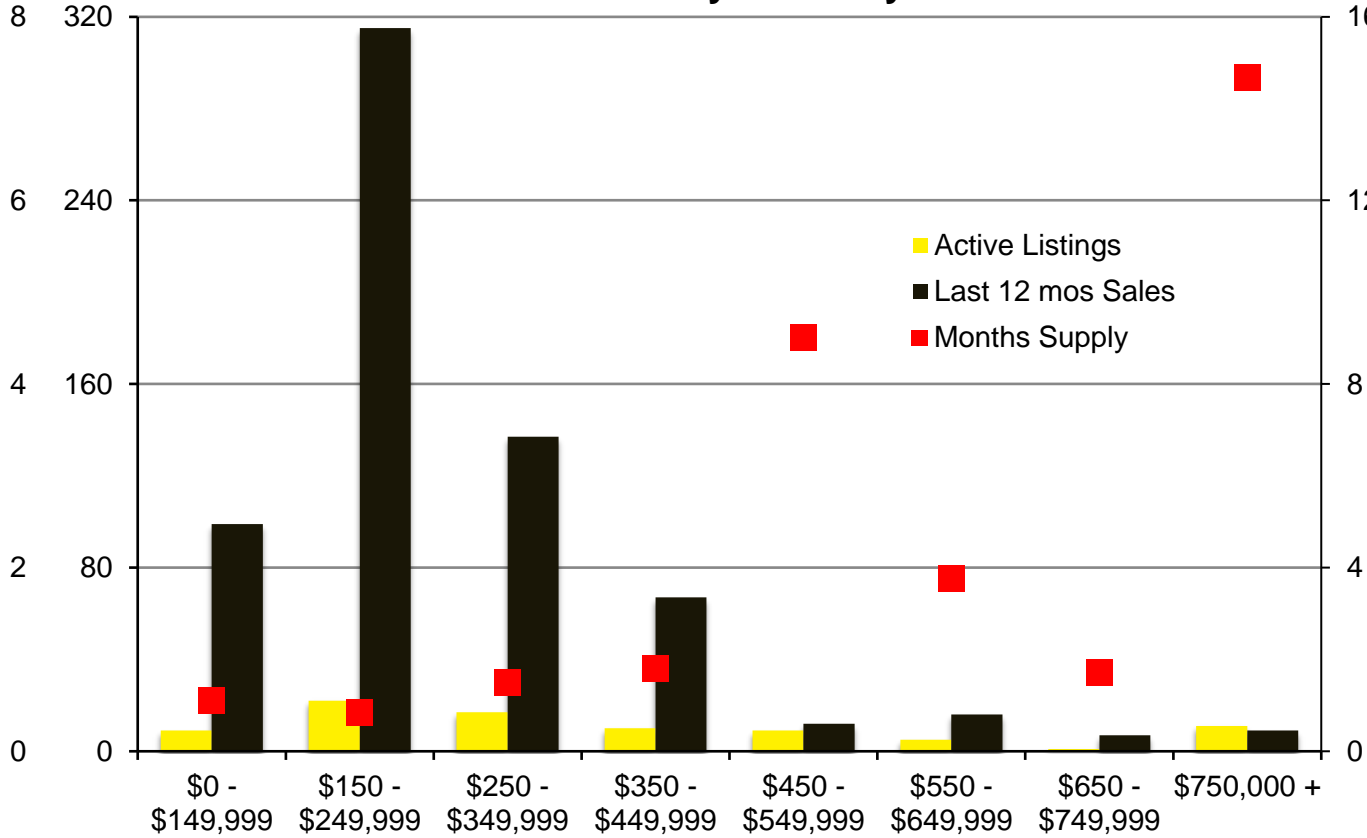

# NORTH GEORGIA – JANUARY 2021

**Banks County - January 2021**

**Barrow County - January 2021**

**Cherokee County - January 2021**

**Dawson County - January 2021**

**Forsyth County - January 2021**

**Franklin County - January 2021**

**Gwinnett County - January 2021**

**Habersham County - January 2021**

Hall County - January 2021

Jackson County - January 2021

Lumpkin County - January 2021

Pickens County - January 2021

**Rabun County - January 2021**

**Stephens County - January 2021**

**Walton County - January 2021**

**White County - January 2021**