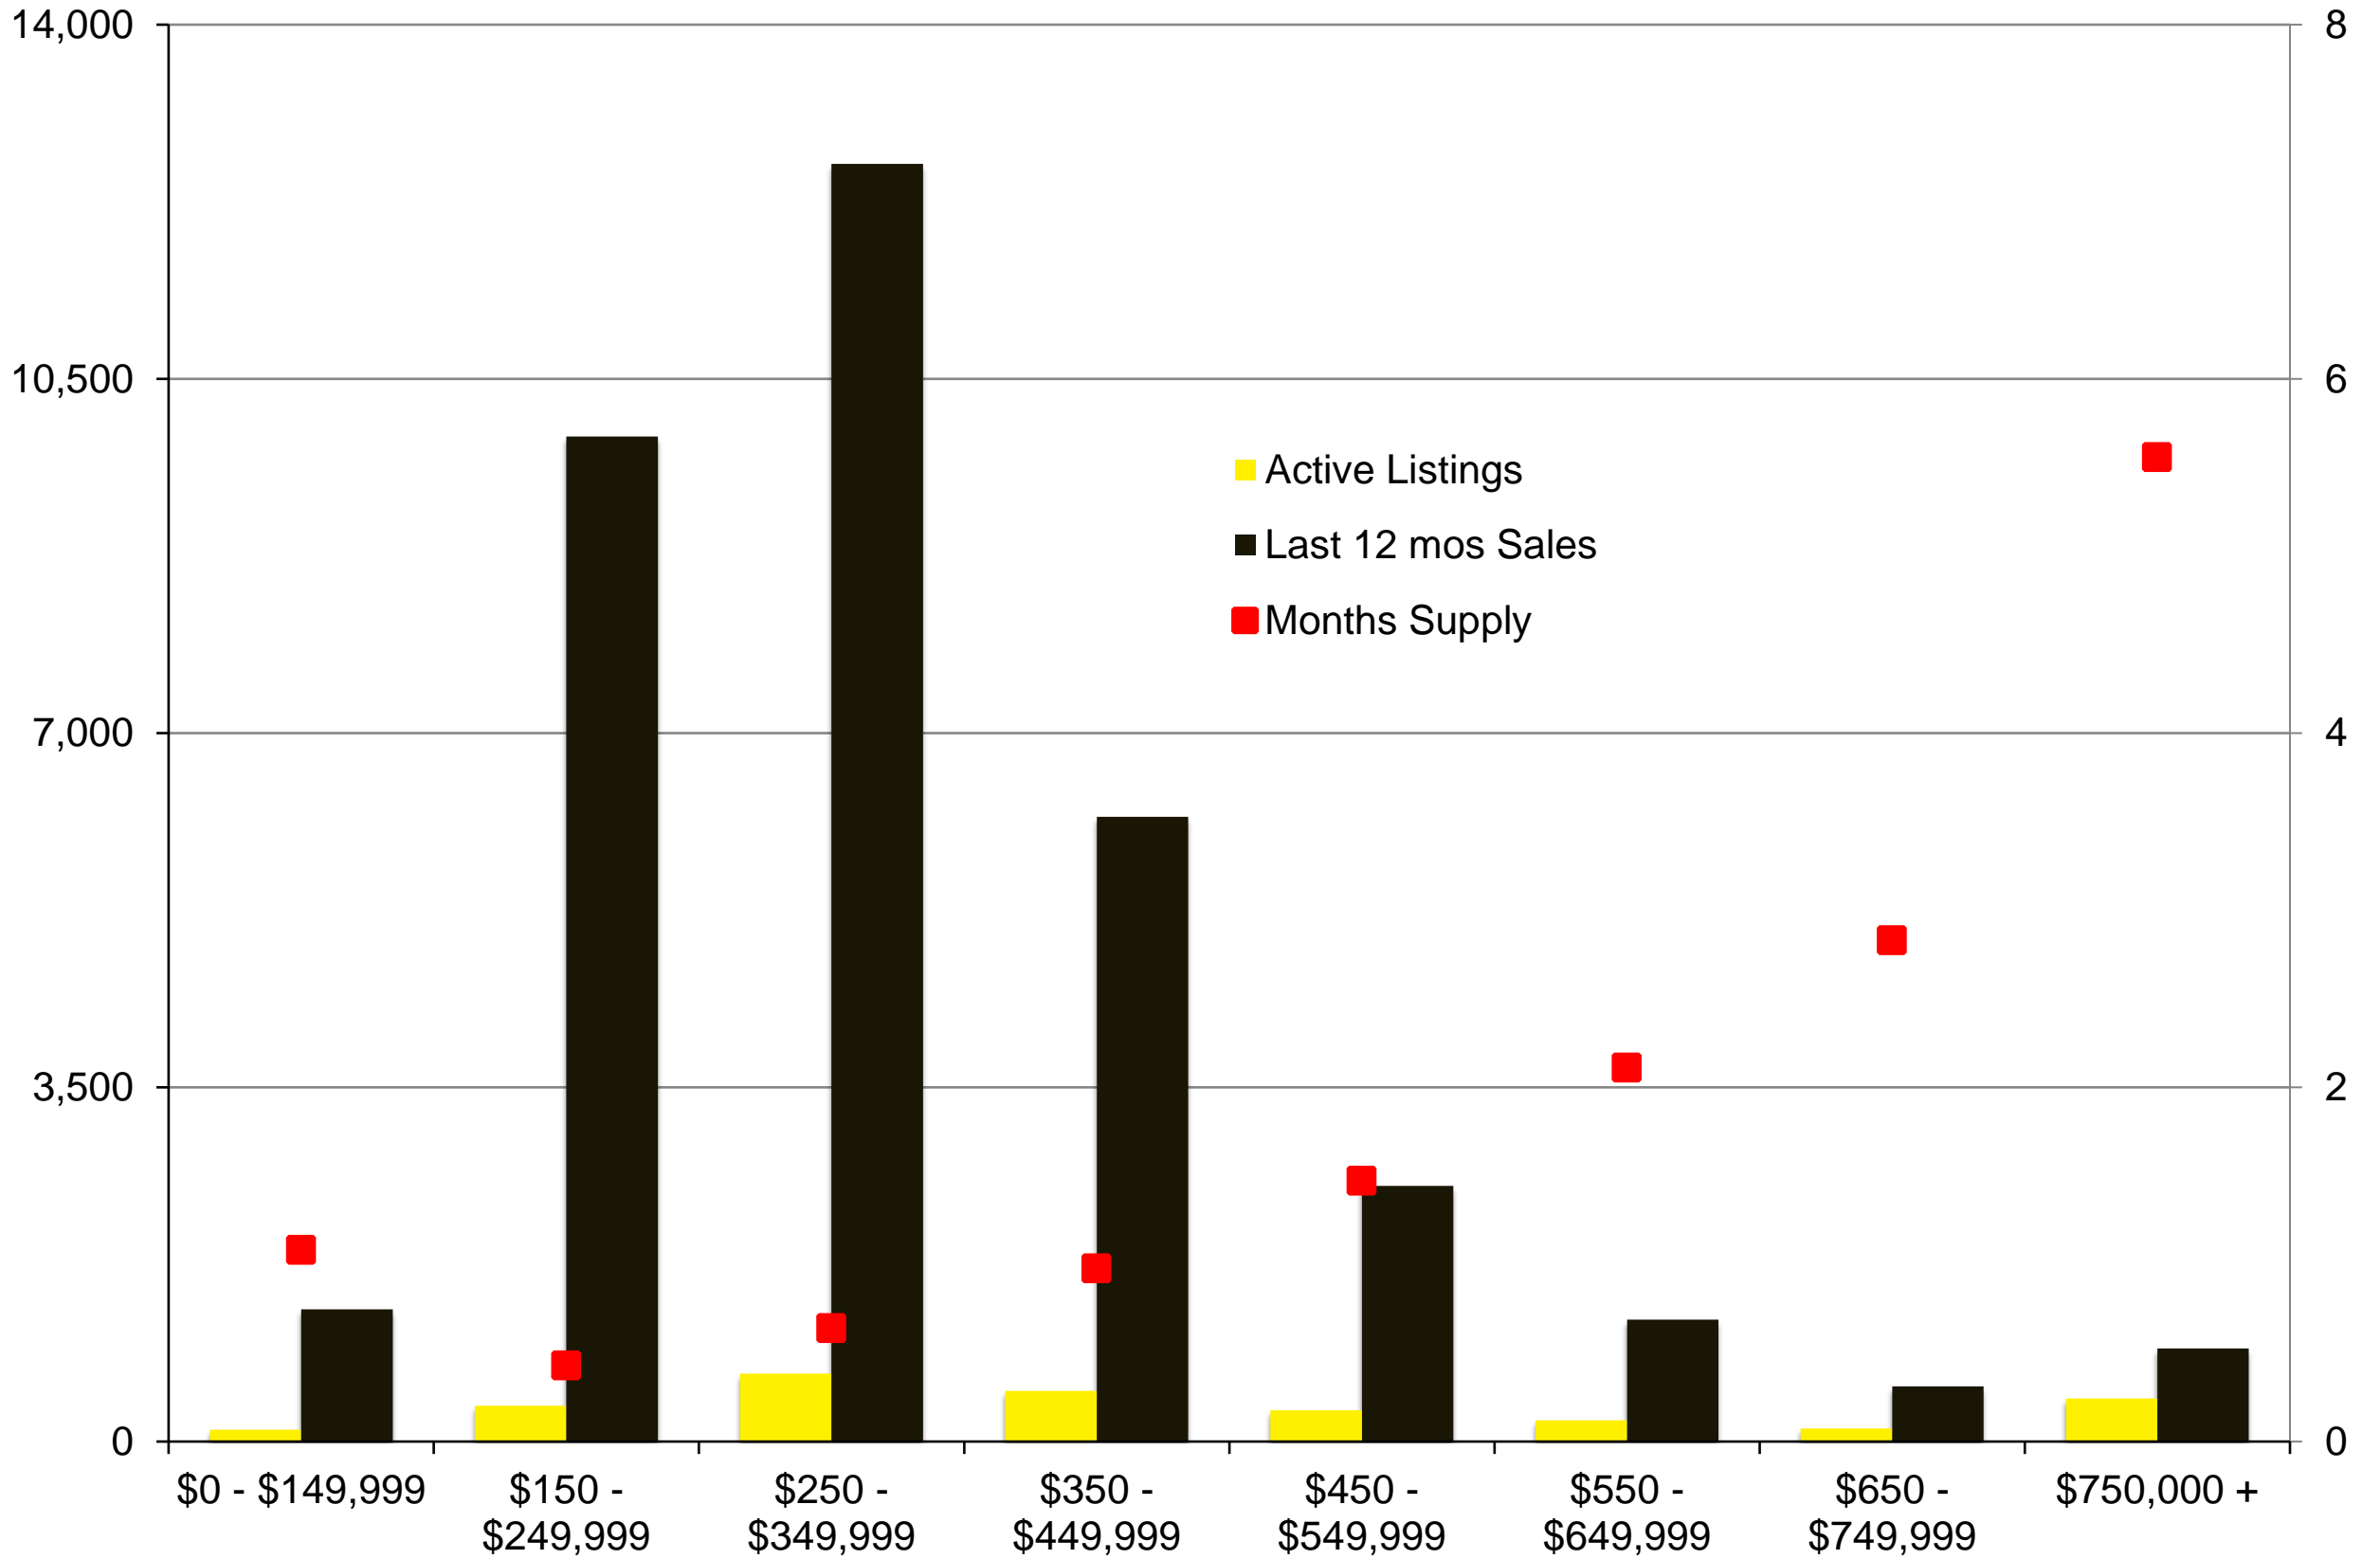

# N INDICATORS

**JANUARY 2021**

# NORTH GEORGIA – JANUARY 2021

**Banks County - January 2021**

**Barrow County - January 2021**

**Cherokee County - January 2021**

**Dawson County - January 2021**

**Forsyth County - January 2021**

**Franklin County - January 2021**

**Gwinnett County - January 2021**

**Habersham County - January 2021**

Hall County - January 2021

Jackson County - January 2021

Lumpkin County - January 2021

Pickens County - January 2021

**Rabun County - January 2021**

**Stephens County - January 2021**

**Walton County - January 2021**

**White County - January 2021**