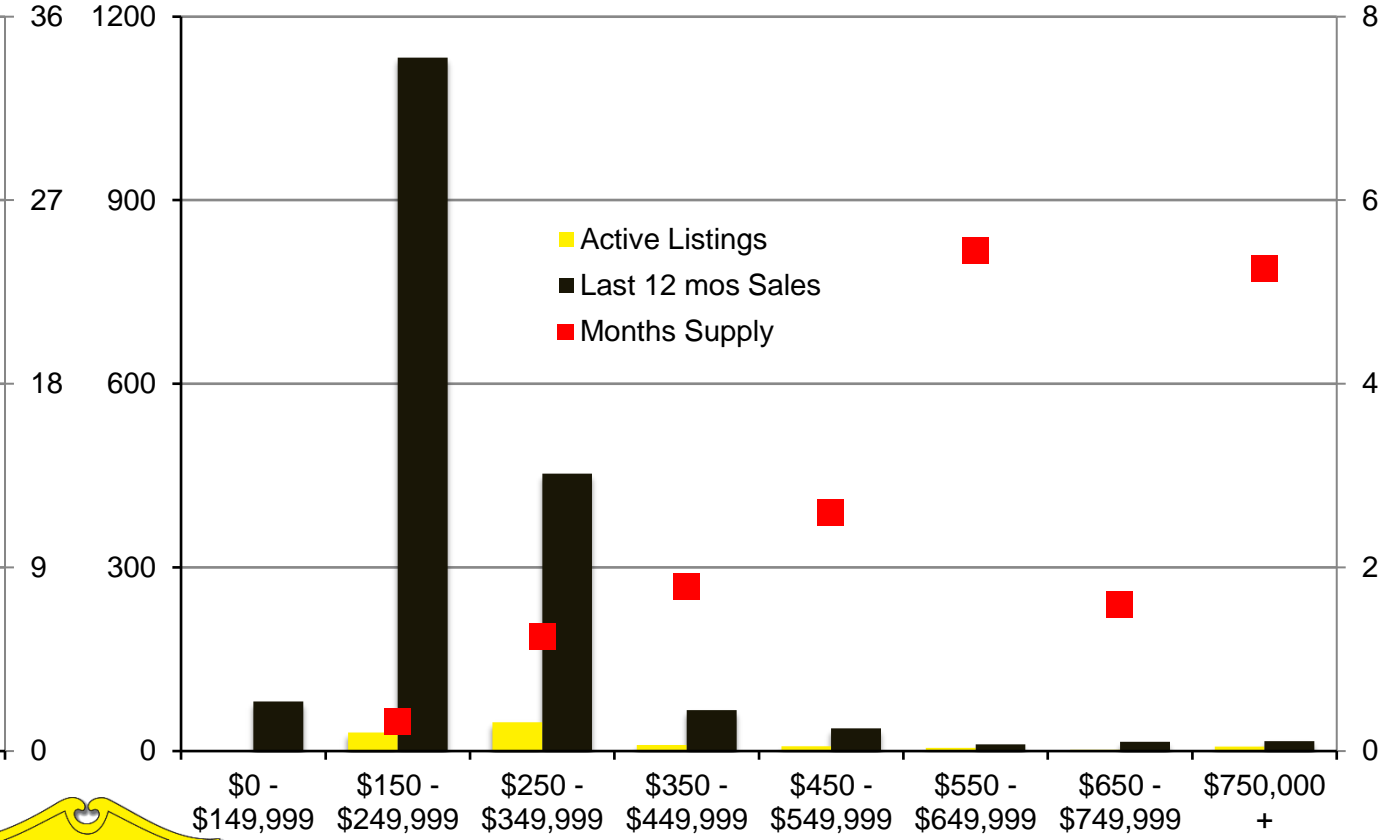

# N INDICATORS

**JANUARY 2021**

# NORTH GEORGIA – JANUARY 2021

**Banks County - January 2021**

**Barrow County - January 2021**

**Cherokee County - January 2021**

**Dawson County - January 2021**

**Forsyth County - January 2021**

**Franklin County - January 2021**

**Gwinnett County - January 2021**

**Habersham County - January 2021**

Hall County - January 2021

Jackson County - January 2021

Lumpkin County - January 2021

Pickens County - January 2021

**Rabun County - January 2021**

**Stephens County - January 2021**

**Walton County - January 2021**

**White County - January 2021**