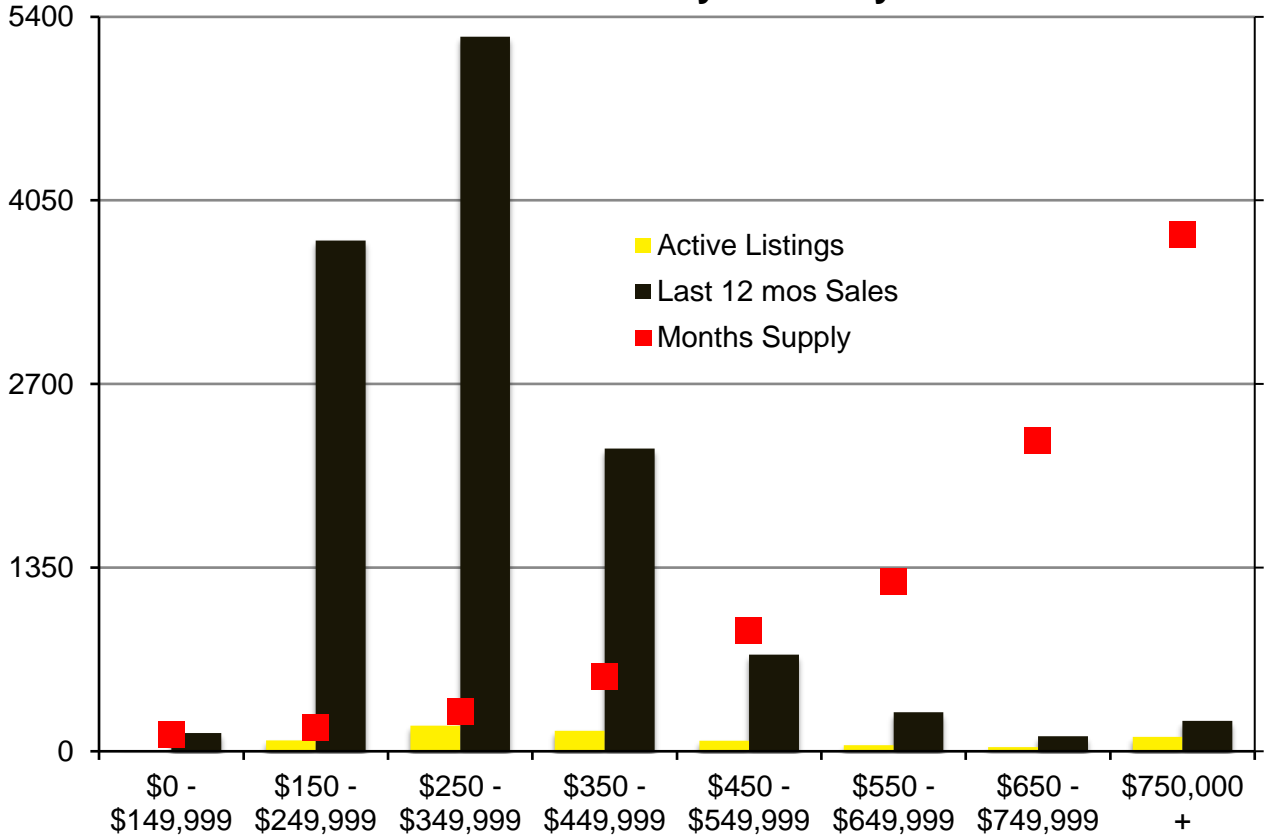

# NORTH GEORGIA – JANUARY 2021

**Banks County - January 2021**

**Barrow County - January 2021**

**Cherokee County - January 2021**

**Dawson County - January 2021**

**Forsyth County - January 2021**

**Franklin County - January 2021**

**Gwinnett County - January 2021**

**Habersham County - January 2021**

Hall County - January 2021

Jackson County - January 2021

Lumpkin County - January 2021

Pickens County - January 2021

**Rabun County - January 2021**

**Stephens County - January 2021**

**Walton County - January 2021**

**White County - January 2021**