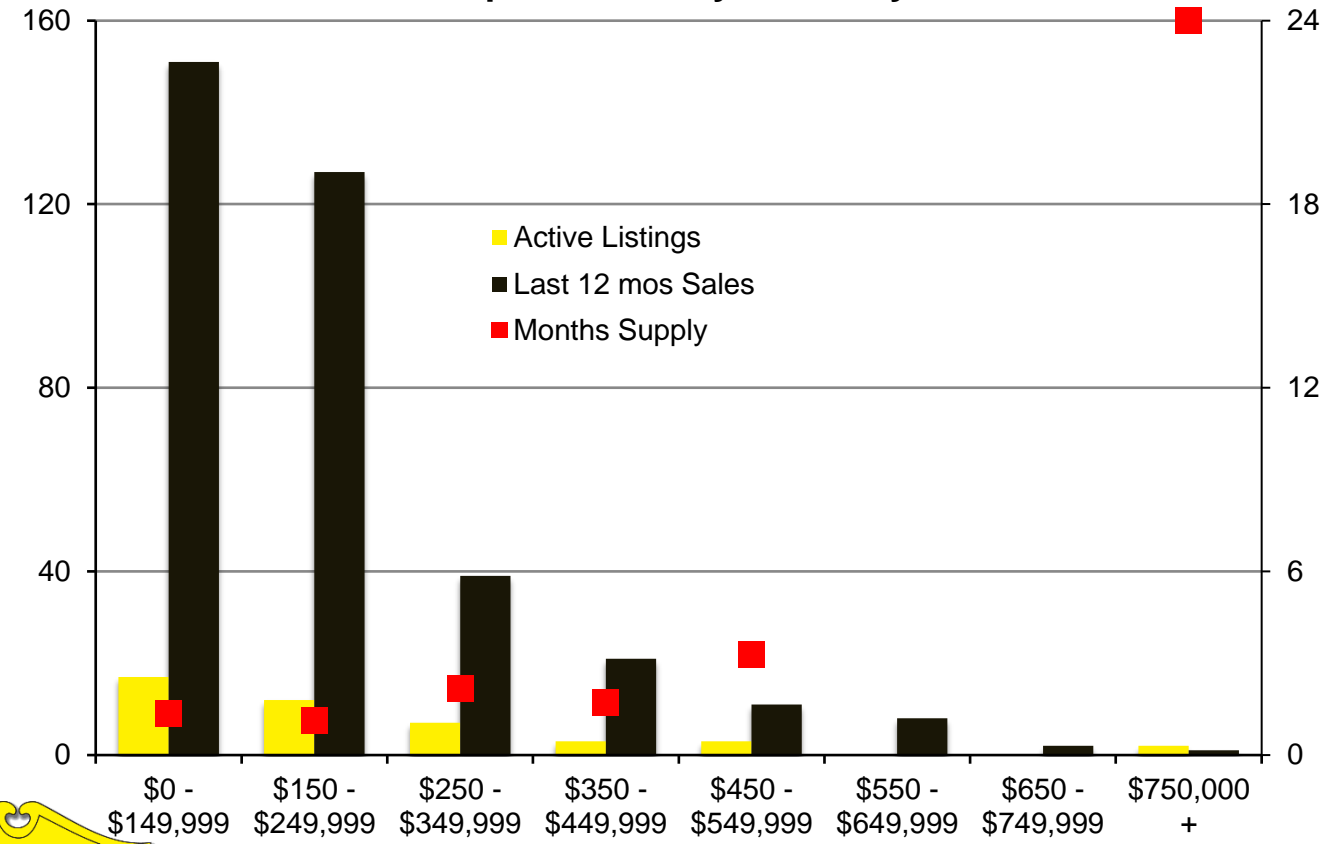

# NORTH GEORGIA – JANUARY 2021

**Banks County - January 2021**

**Barrow County - January 2021**

**Cherokee County - January 2021**

**Dawson County - January 2021**

**Forsyth County - January 2021**

**Franklin County - January 2021**

**Gwinnett County - January 2021**

**Habersham County - January 2021**

Hall County - January 2021

Jackson County - January 2021

Lumpkin County - January 2021

Pickens County - January 2021

**Rabun County - January 2021**

**Stephens County - January 2021**

**Walton County - January 2021**

**White County - January 2021**