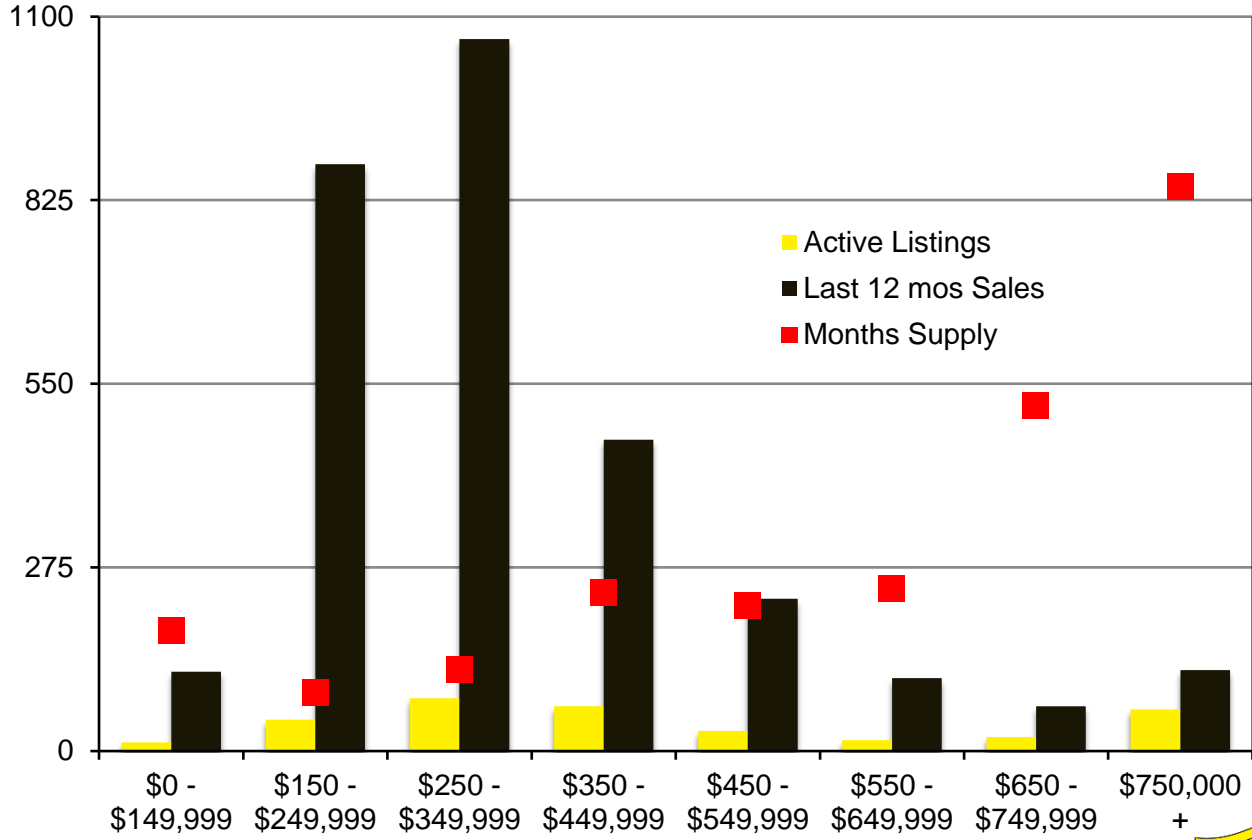

# NORTH GEORGIA – JANUARY 2021

**Banks County - January 2021**

**Barrow County - January 2021**

**Cherokee County - January 2021**

**Dawson County - January 2021**

**Forsyth County - January 2021**

**Franklin County - January 2021**

**Gwinnett County - January 2021**

**Habersham County - January 2021**

Hall County - January 2021

Jackson County - January 2021

Lumpkin County - January 2021

Pickens County - January 2021

**Rabun County - January 2021**

**Stephens County - January 2021**

**Walton County - January 2021**

**White County - January 2021**