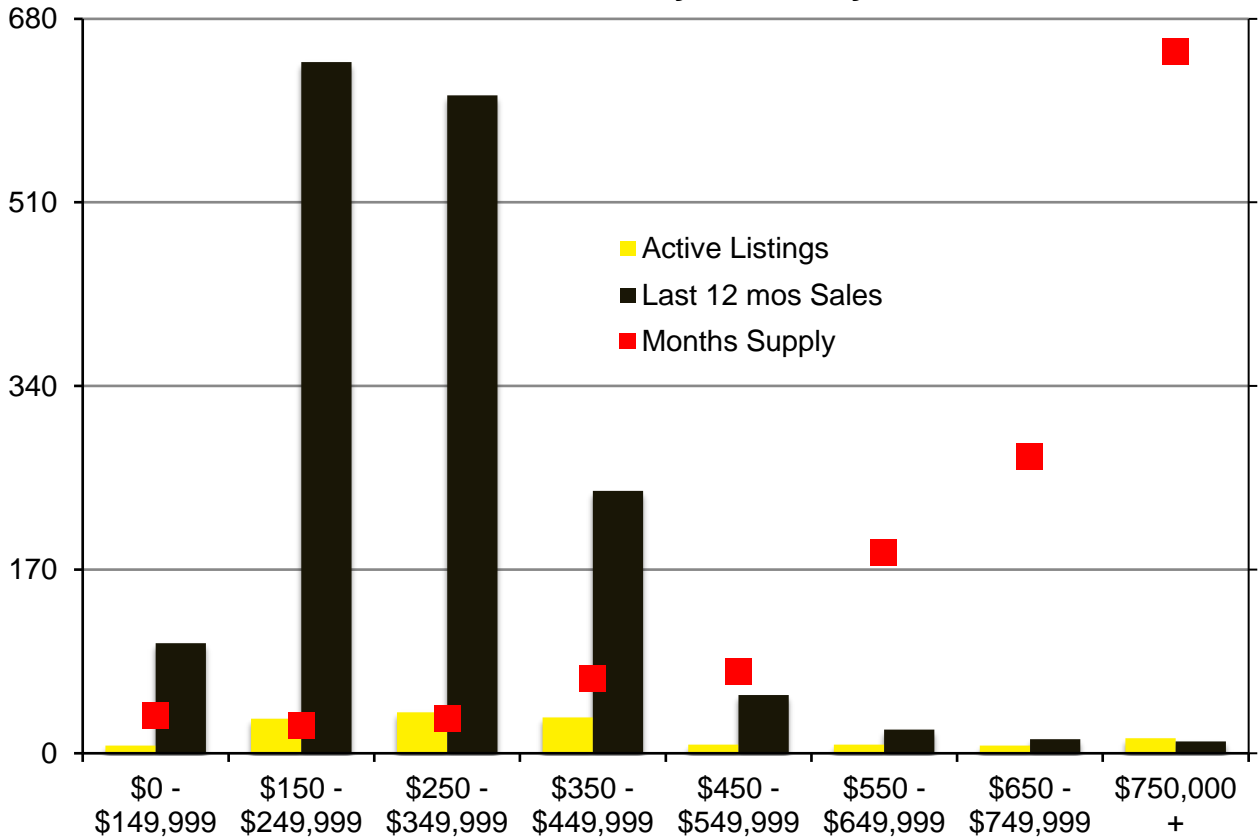

# NORTH GEORGIA – JANUARY 2021

**Banks County - January 2021**

**Barrow County - January 2021**

**Cherokee County - January 2021**

**Dawson County - January 2021**

**Forsyth County - January 2021**

**Franklin County - January 2021**

**Gwinnett County - January 2021**

**Habersham County - January 2021**

Hall County - January 2021

Jackson County - January 2021

Lumpkin County - January 2021

Pickens County - January 2021

**Rabun County - January 2021**

**Stephens County - January 2021**

**Walton County - January 2021**

**White County - January 2021**