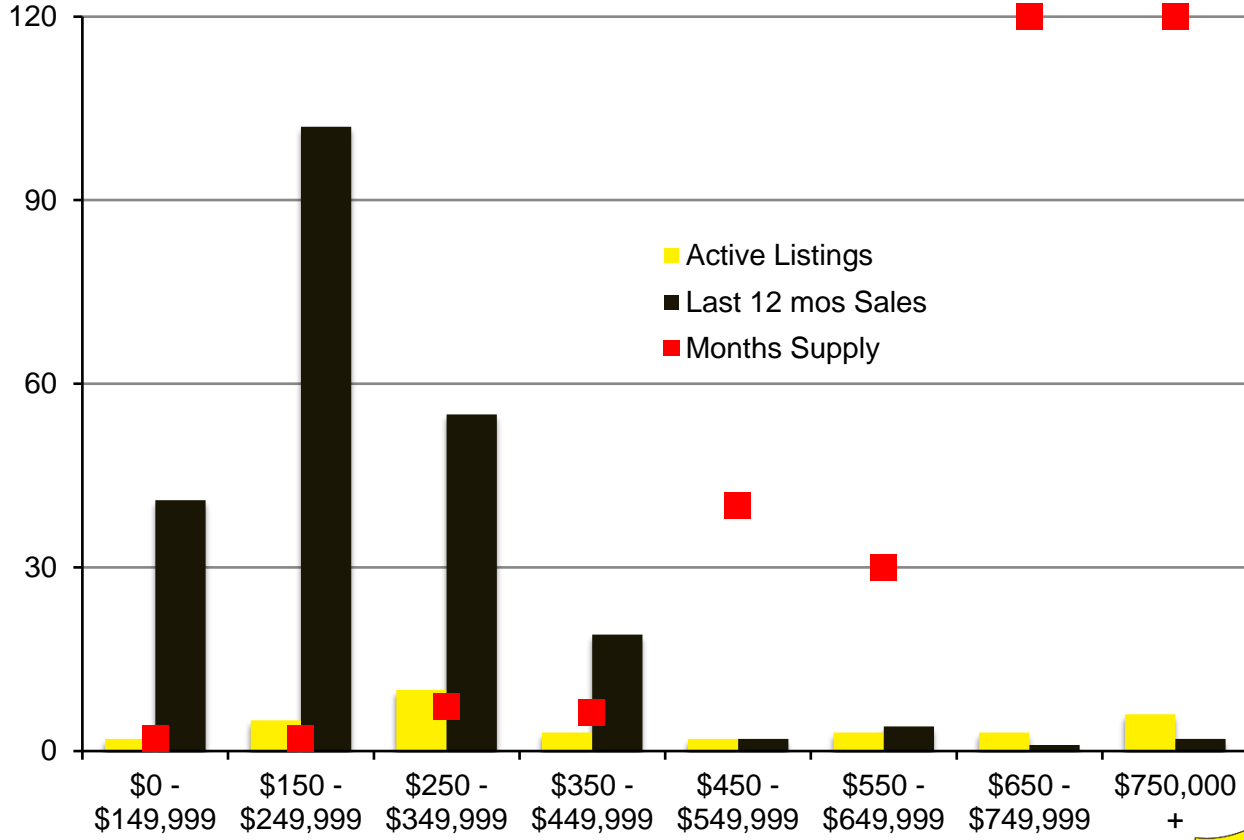

# N INDICATORS

**JANUARY 2021**

# NORTH GEORGIA – JANUARY 2021

**Banks County - January 2021**

**Barrow County - January 2021**

**Cherokee County - January 2021**

**Dawson County - January 2021**

**Forsyth County - January 2021**

**Franklin County - January 2021**

**Gwinnett County - January 2021**

**Habersham County - January 2021**

Hall County - January 2021

Jackson County - January 2021

Lumpkin County - January 2021

Pickens County - January 2021

**Rabun County - January 2021**

**Stephens County - January 2021**

**Walton County - January 2021**

**White County - January 2021**