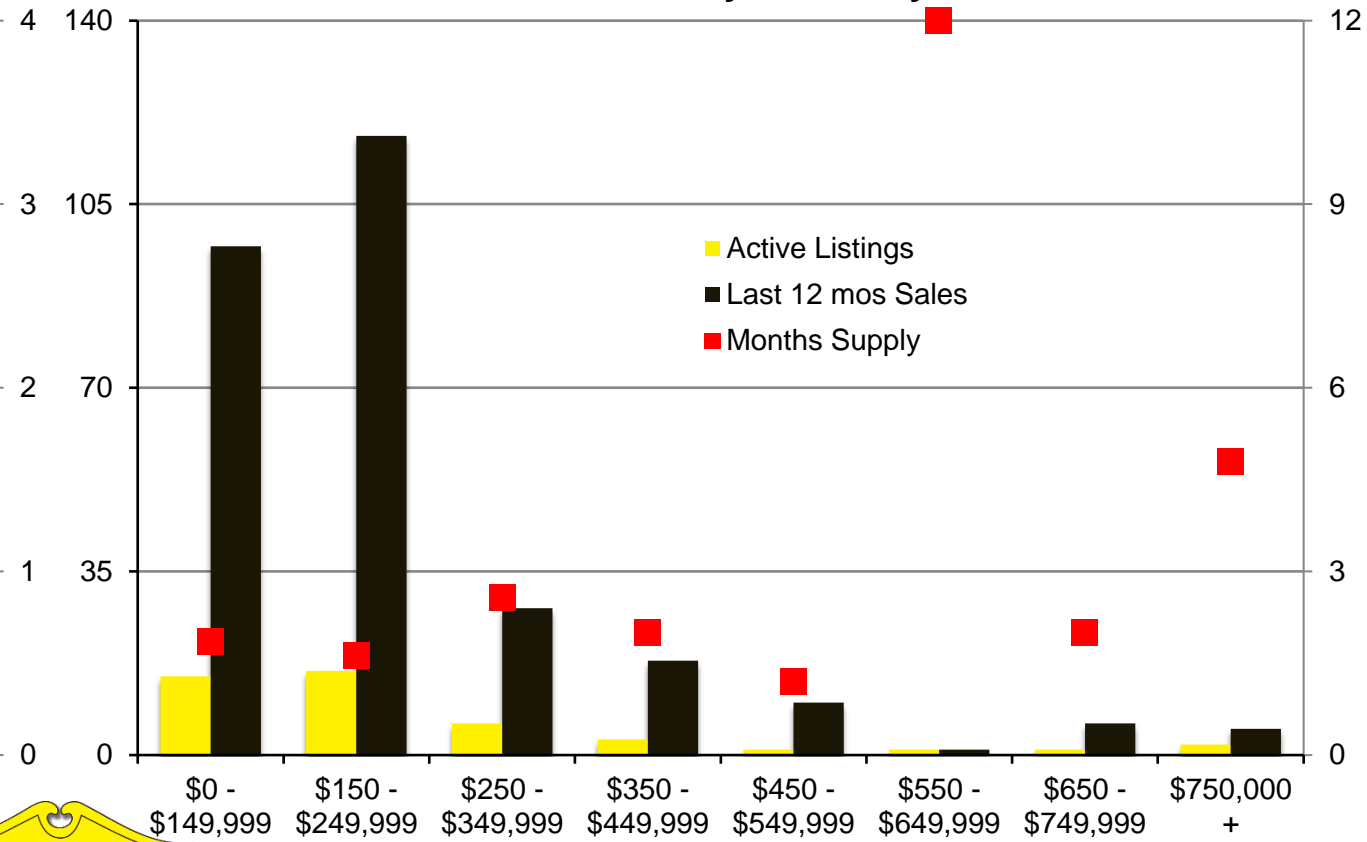

# NORTH GEORGIA – JANUARY 2021

**Banks County - January 2021**

**Barrow County - January 2021**

**Cherokee County - January 2021**

**Dawson County - January 2021**

**Forsyth County - January 2021**

**Franklin County - January 2021**

**Gwinnett County - January 2021**

**Habersham County - January 2021**

Hall County - January 2021

Jackson County - January 2021

Lumpkin County - January 2021

Pickens County - January 2021

**Rabun County - January 2021**

**Stephens County - January 2021**

**Walton County - January 2021**

**White County - January 2021**