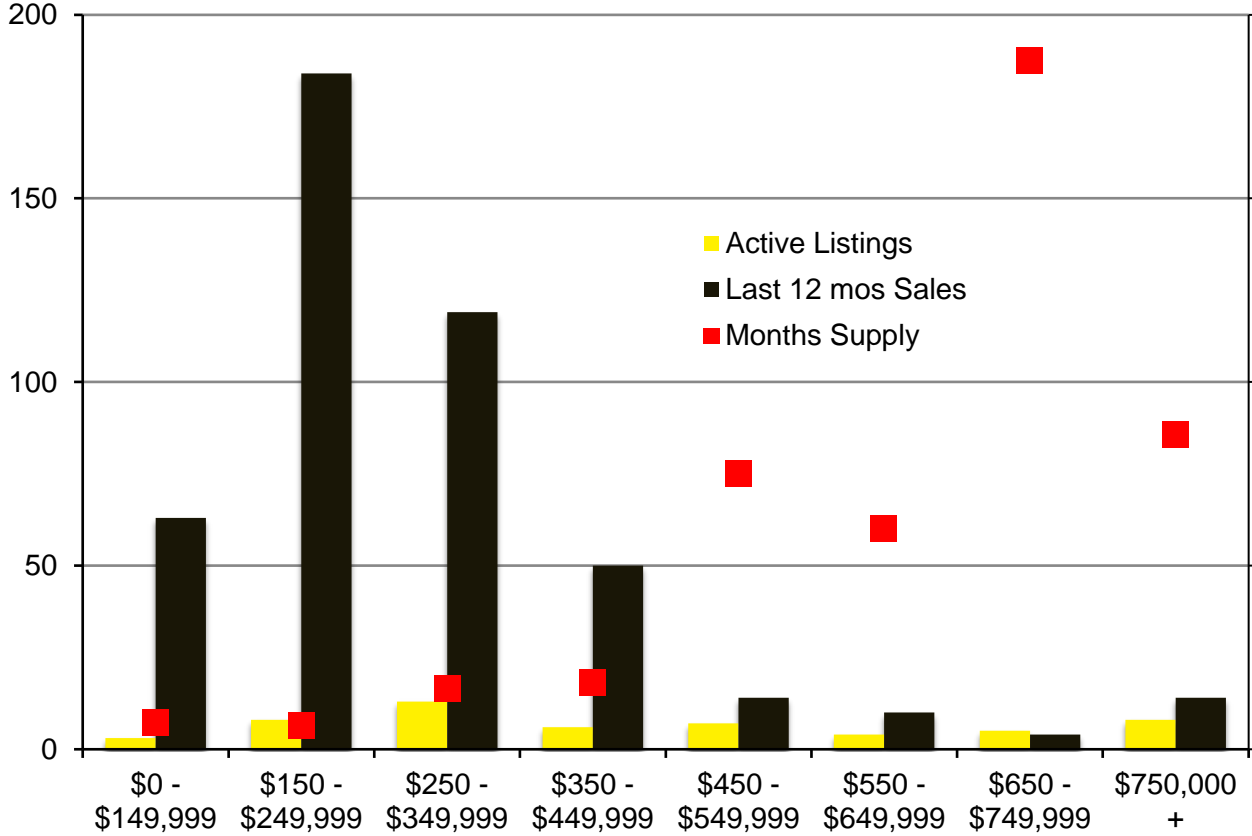

# NORTH GEORGIA – JANUARY 2021

**Banks County - January 2021**

**Barrow County - January 2021**

**Cherokee County - January 2021**

**Dawson County - January 2021**

**Forsyth County - January 2021**

**Franklin County - January 2021**

**Gwinnett County - January 2021**

**Habersham County - January 2021**

Hall County - January 2021

Jackson County - January 2021

Lumpkin County - January 2021

Pickens County - January 2021

**Rabun County - January 2021**

**Stephens County - January 2021**

**Walton County - January 2021**

**White County - January 2021**