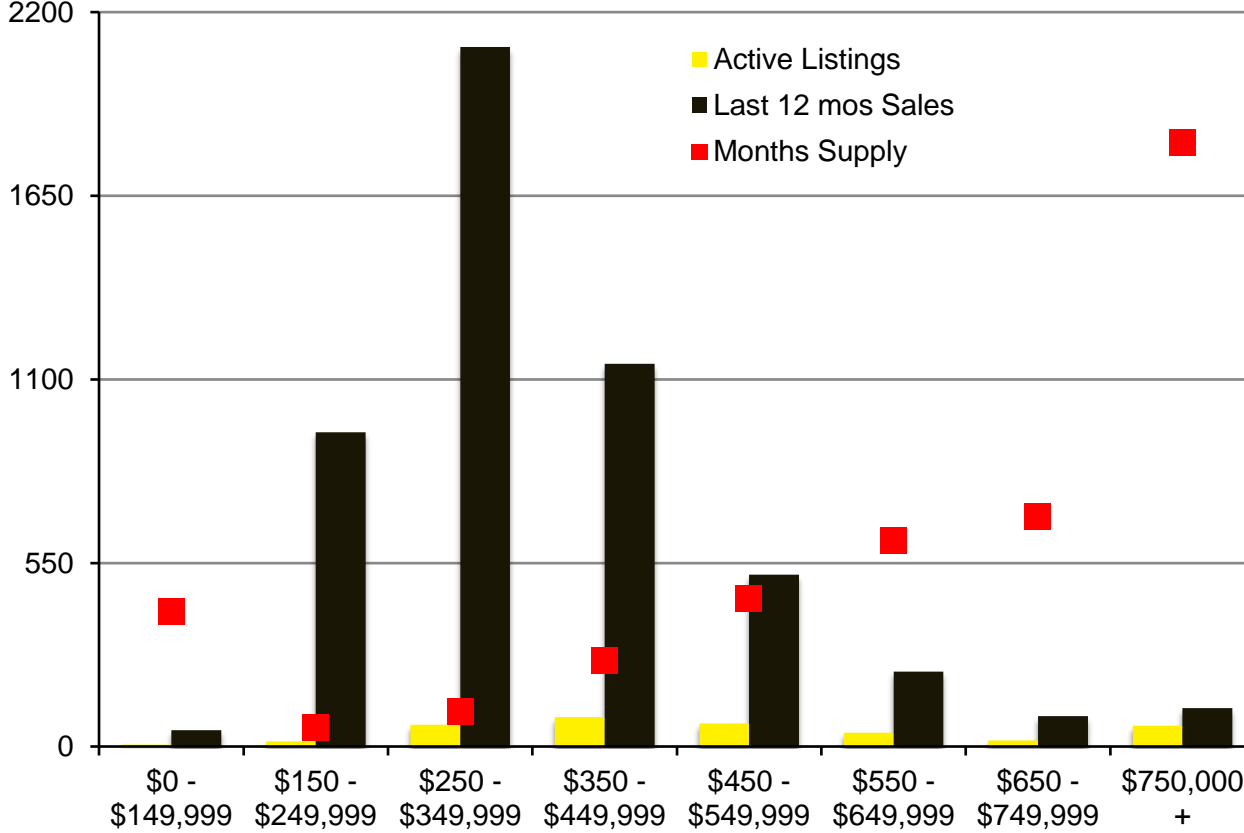

# NORTH GEORGIA – JANUARY 2021

**Banks County - January 2021**

**Barrow County - January 2021**

**Cherokee County - January 2021**

**Dawson County - January 2021**

**Forsyth County - January 2021**

**Franklin County - January 2021**

**Gwinnett County - January 2021**

**Habersham County - January 2021**

Hall County - January 2021

Jackson County - January 2021

Lumpkin County - January 2021

Pickens County - January 2021

**Rabun County - January 2021**

**Stephens County - January 2021**

**Walton County - January 2021**

**White County - January 2021**