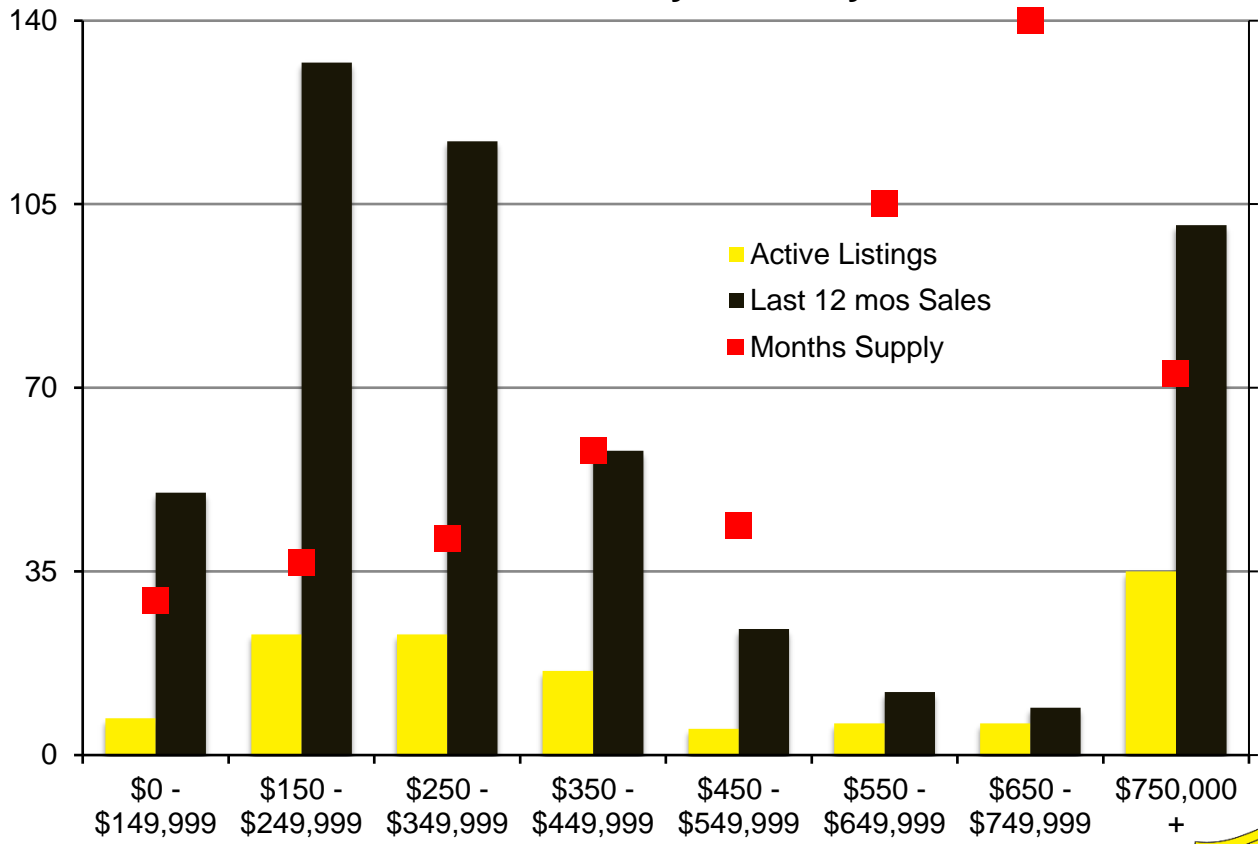

# NORTH GEORGIA – JANUARY 2021

**Banks County - January 2021**

**Barrow County - January 2021**

**Cherokee County - January 2021**

**Dawson County - January 2021**

**Forsyth County - January 2021**

**Franklin County - January 2021**

**Gwinnett County - January 2021**

**Habersham County - January 2021**

Hall County - January 2021

Jackson County - January 2021

Lumpkin County - January 2021

Pickens County - January 2021

**Rabun County - January 2021**

**Stephens County - January 2021**

**Walton County - January 2021**

**White County - January 2021**