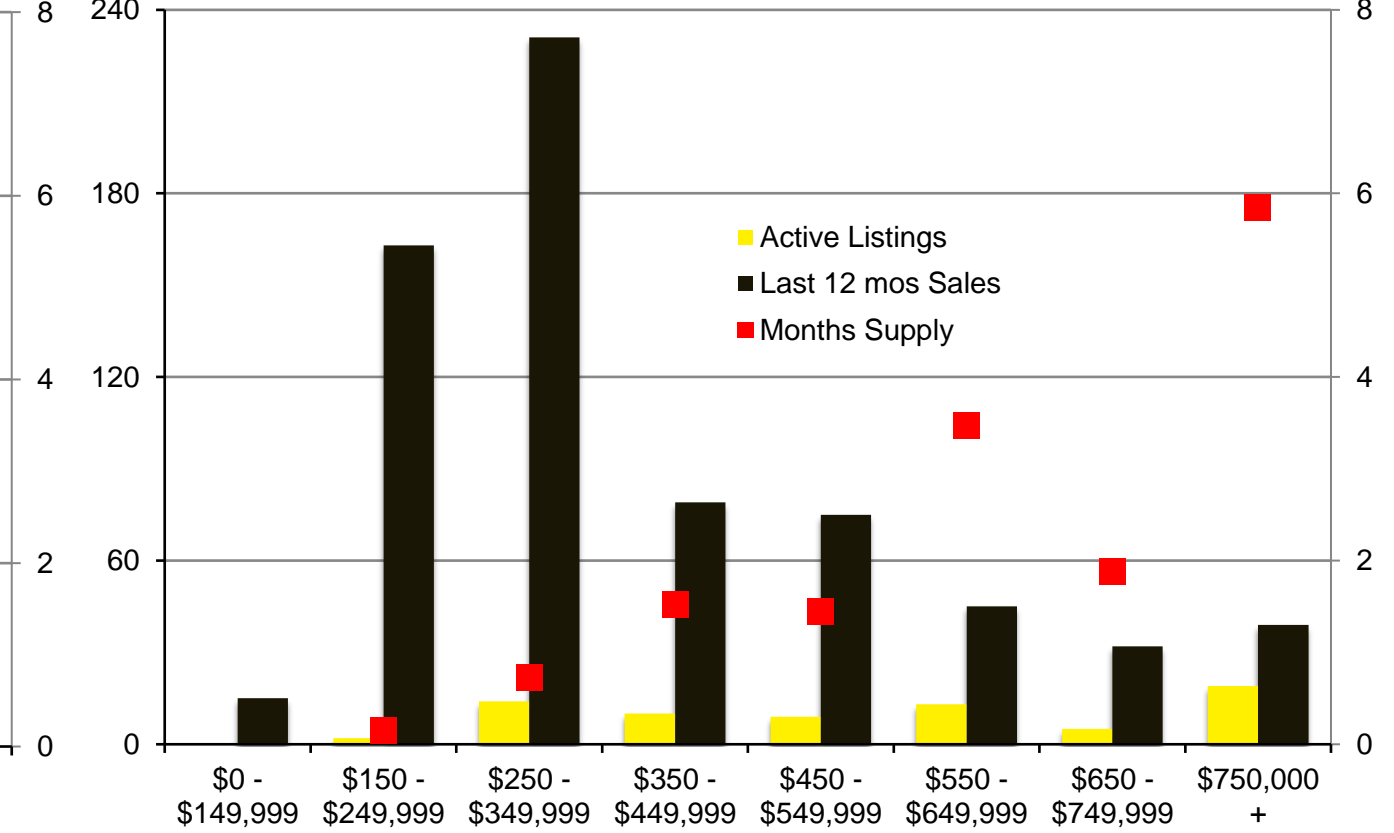

# NORTH GEORGIA – JANUARY 2021

**Banks County - January 2021**

**Barrow County - January 2021**

**Cherokee County - January 2021**

**Dawson County - January 2021**

**Forsyth County - January 2021**

**Franklin County - January 2021**

**Gwinnett County - January 2021**

**Habersham County - January 2021**

Hall County - January 2021

Jackson County - January 2021

Lumpkin County - January 2021

Pickens County - January 2021

**Rabun County - January 2021**

**Stephens County - January 2021**

**Walton County - January 2021**

**White County - January 2021**