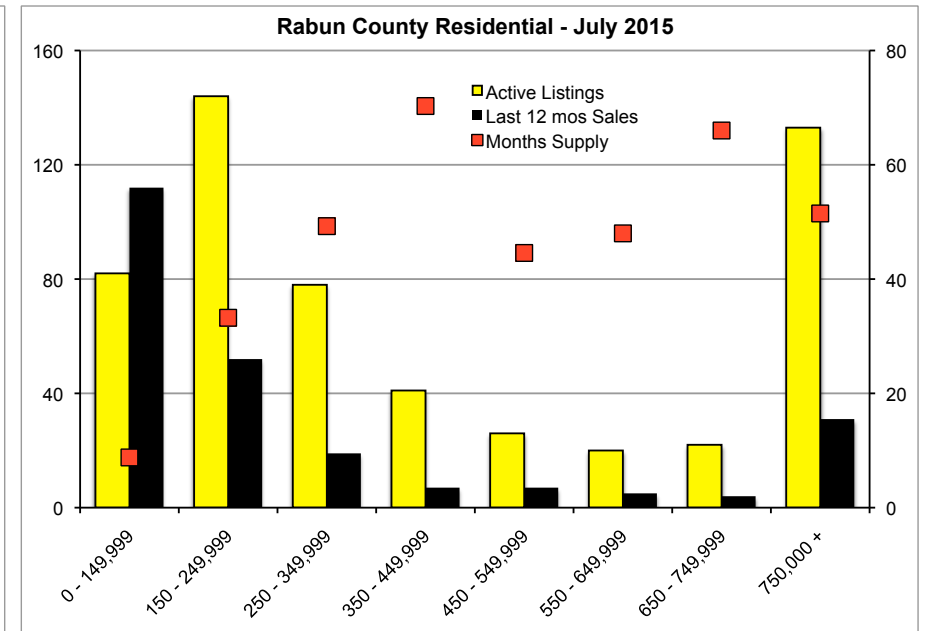

Note: N'dicators is a monthly publication of the The Norton Agency data from FMLS and GMLS sources we deem reliable. For more information contact info@gonorton.com
Copyright Norton Native Intelligence 2015.