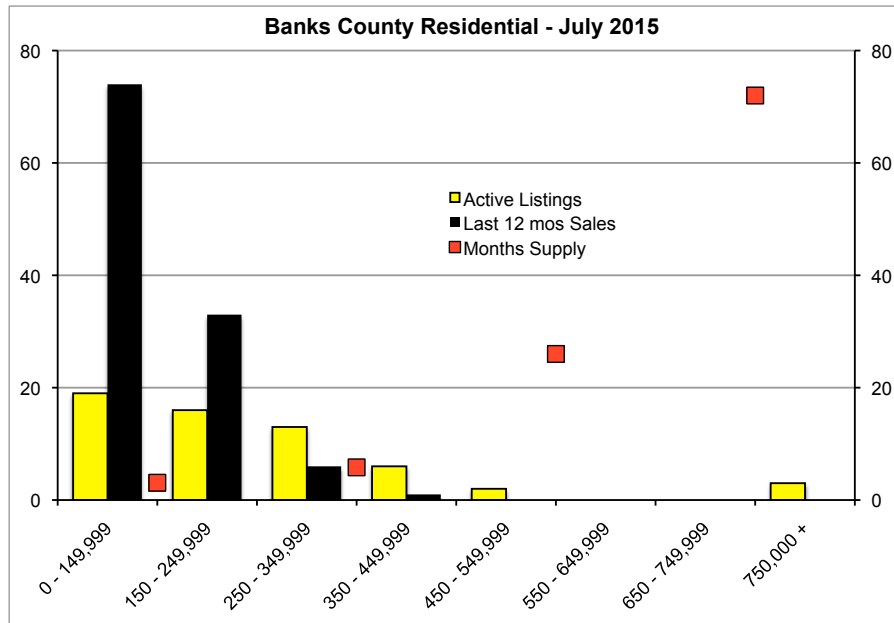

INDICATORS

JULY 2015

Note: N'icators is a monthly publication of the The Norton Agency data from FMLS and GMLS sources we deem reliable. For more information contact info@gonorton.com
 Copyright Norton Native Intelligence 2015.