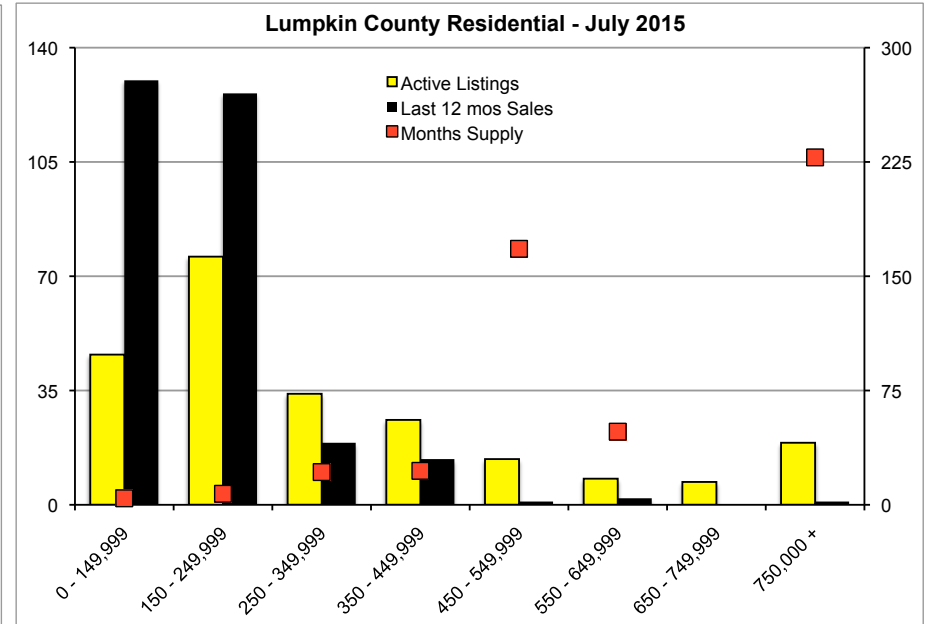

Note: N'dicators is a monthly publication of the The Norton Agency data from FMLS and GMLS sources we deem reliable. For more information contact info@gonorton.com
Copyright Norton Native Intelligence 2015.