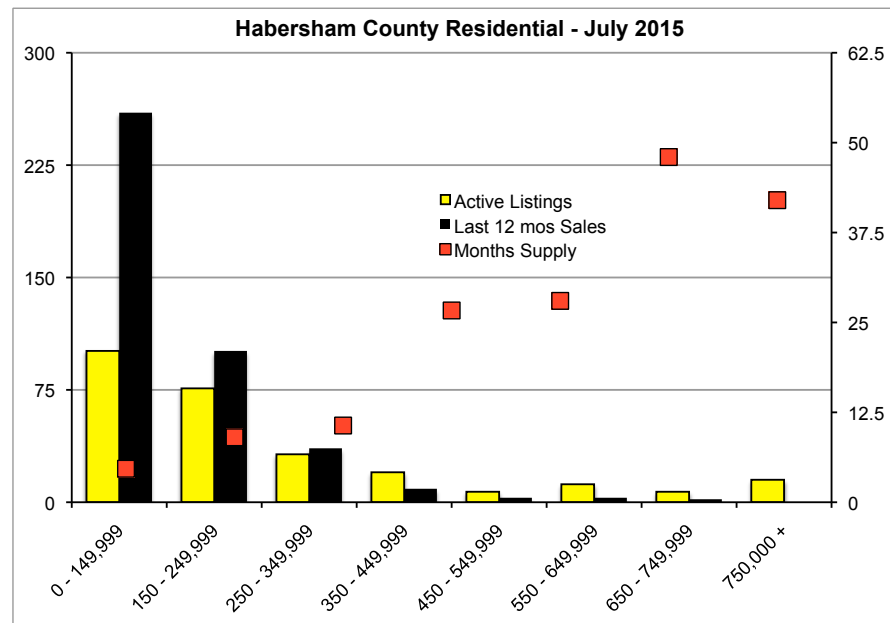

INDICATORS

JULY 2015

Note: N'icators is a monthly publication of the The Norton Agency data from FMLS and GMLS sources we deem reliable. For more information contact info@gonorton.com
 Copyright Norton Native Intelligence 2015.