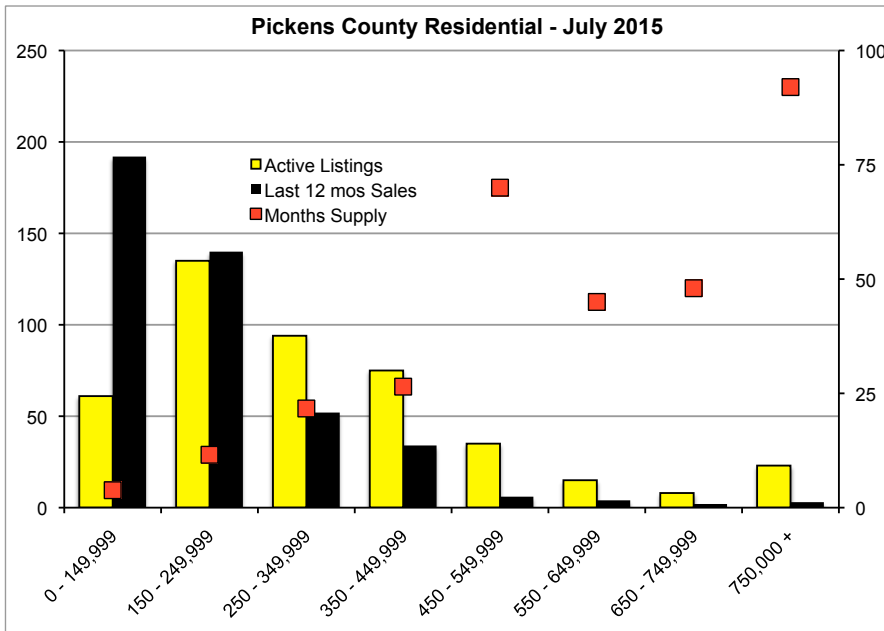

Note: N'dicators is a monthly publication of the The Norton Agency data from FMLS and GMLS sources we deem reliable. For more information contact info@gonorton.com
Copyright Norton Native Intelligence 2015.