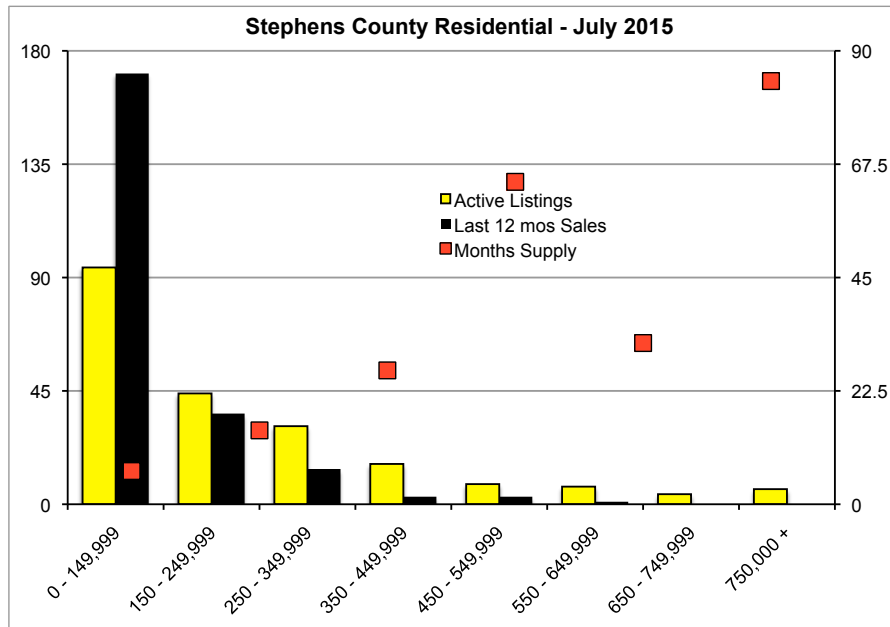

Note: N'dicators is a monthly publication of the The Norton Agency data from FMLS and GAMLS sources we deem reliable. For more information contact info@gonorton.com
Copyright Norton Native Intelligence 2015.