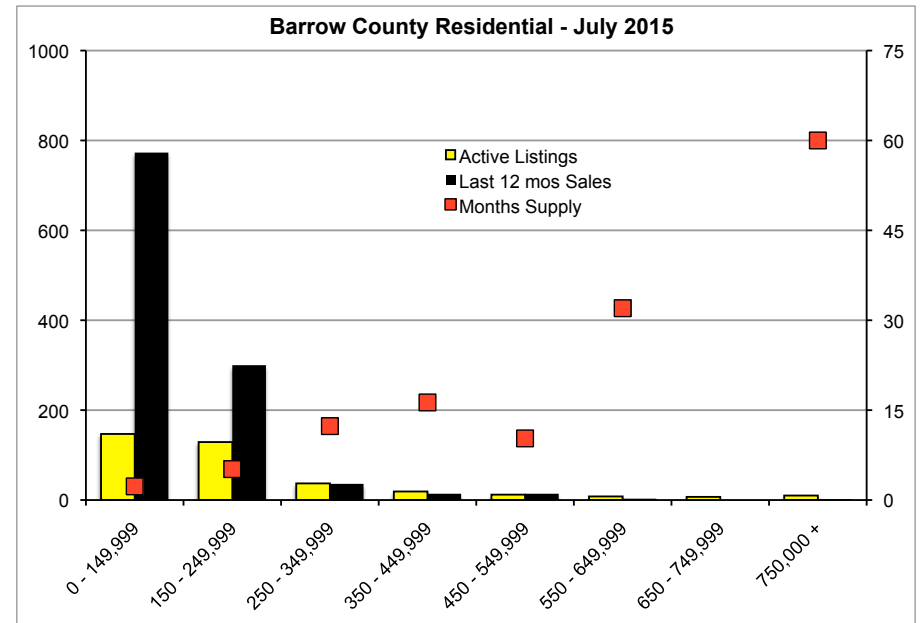

INDICATORS

JULY 2015

Note: N'icators is a monthly publication of the The Norton Agency data from FMLS and GMLS sources we deem reliable. For more information contact info@gonorton.com
 Copyright Norton Native Intelligence 2015.