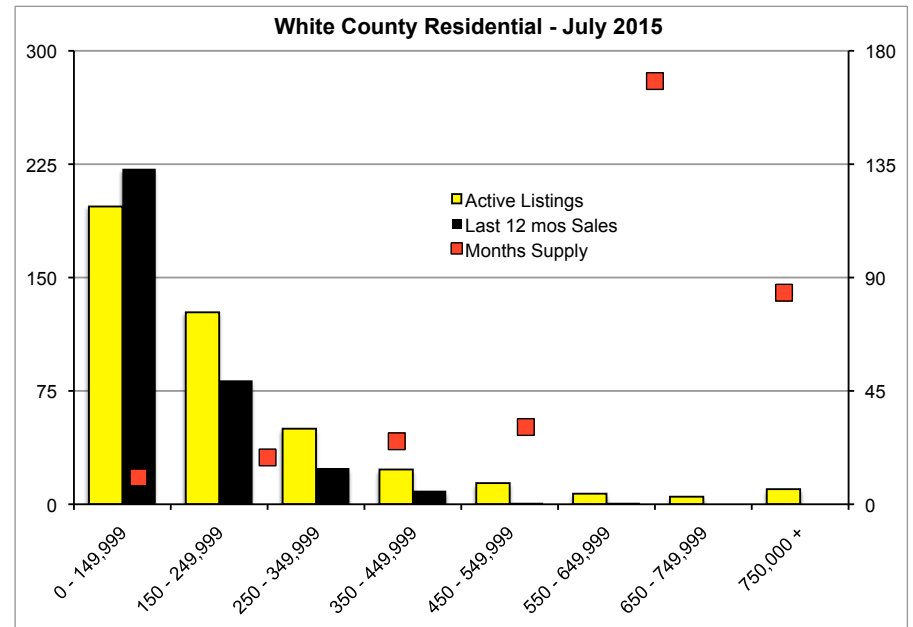

Note: N'dicators is a monthly publication of the The Norton Agency data from FMLS and GAMLS sources we deem reliable. For more information contact info@gonorton.com
Copyright Norton Native Intelligence 2015.