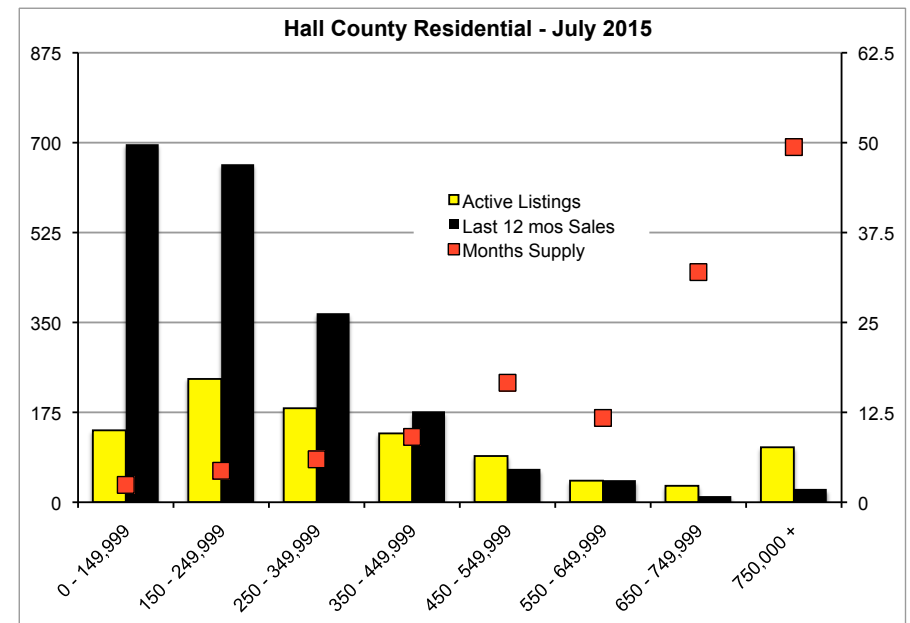

INDICATORS

JULY 2015

Note: N'icators is a monthly publication of the The Norton Agency data from FMLS and GMLS sources we deem reliable. For more information contact info@gonorton.com
 Copyright Norton Native Intelligence 2015.