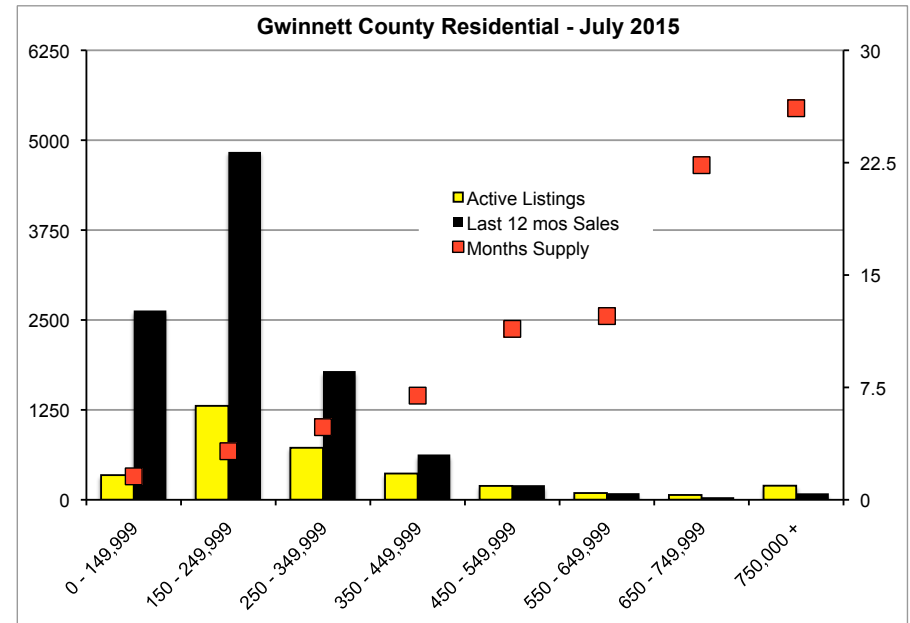

INDICATORS

JULY 2015

Note: N'icators is a monthly publication of the The Norton Agency data from FMLS and GMLS sources we deem reliable. For more information contact info@gonorton.com
 Copyright Norton Native Intelligence 2015.