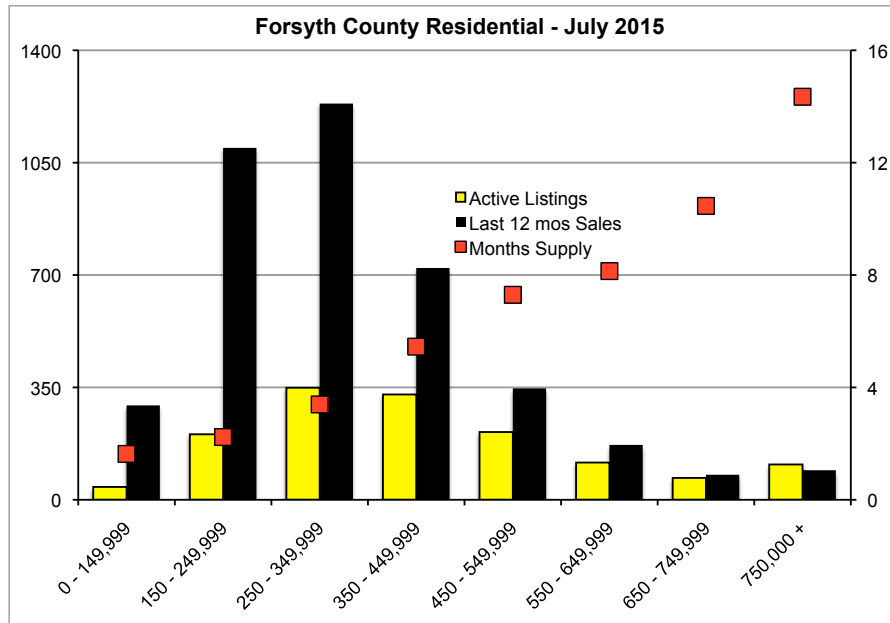

Note: Indicators is a monthly publication of the The Norton Agency data from FMLS and GMLS sources we deem reliable. For more information contact info@gonorton.com
 Copyright Norton Native Intelligence 2015.