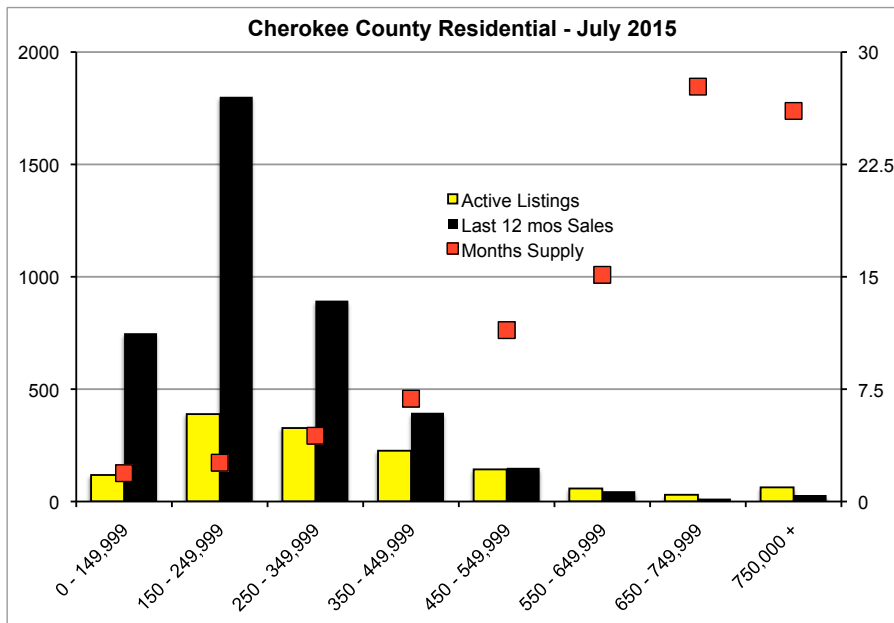

INDICATORS

JULY 2015

Note: N'icators is a monthly publication of the The Norton Agency data from FMLS and GMLS sources we deem reliable. For more information contact info@gonorton.com
 Copyright Norton Native Intelligence 2015.