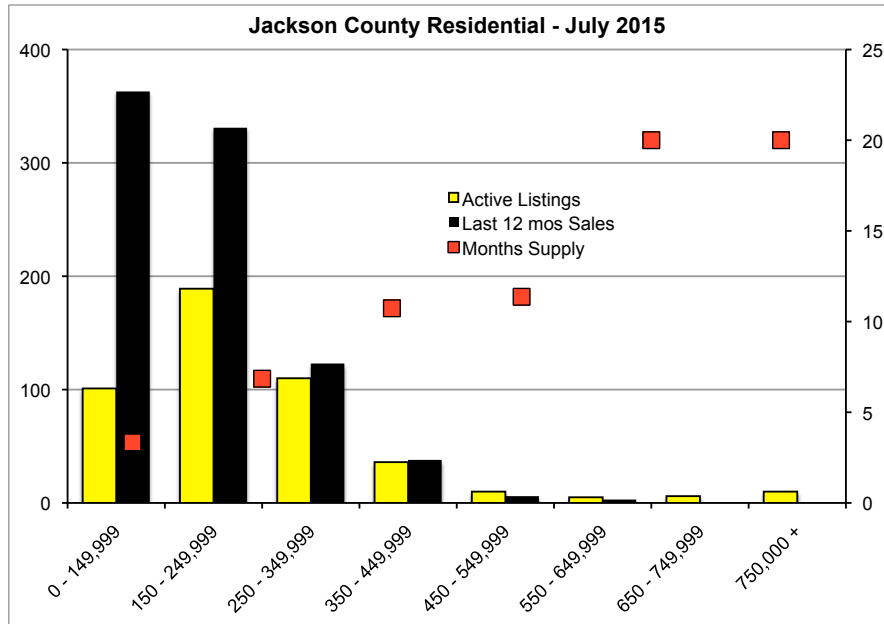

Note: N'dicators is a monthly publication of the The Norton Agency data from FMLS and GMLS sources we deem reliable. For more information contact info@gonorton.com
Copyright Norton Native Intelligence 2015.