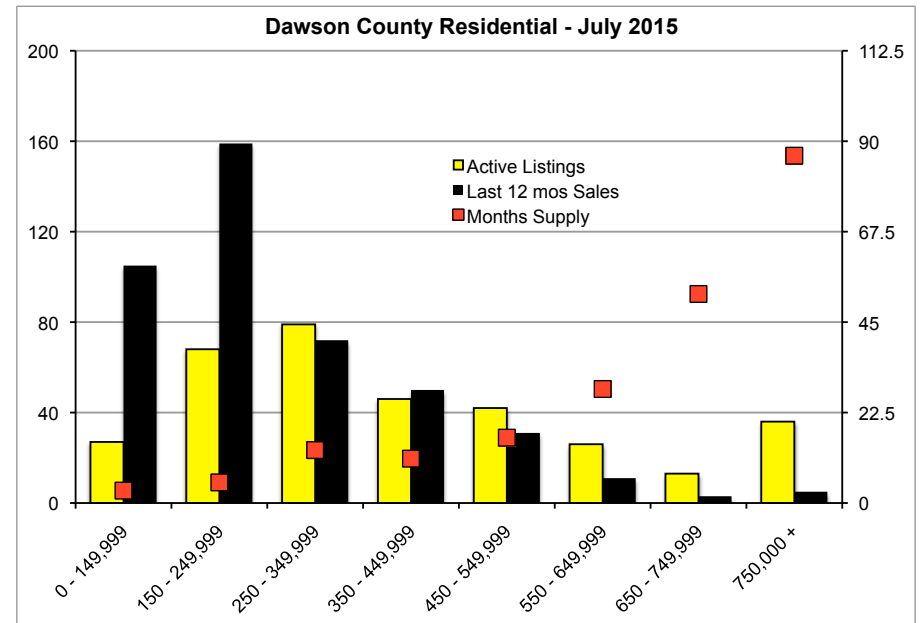

INDICATORS

JULY 2015

Note: N'icators is a monthly publication of the The Norton Agency data from FMLS and GMLS sources we deem reliable. For more information contact info@gonorton.com
 Copyright Norton Native Intelligence 2015.