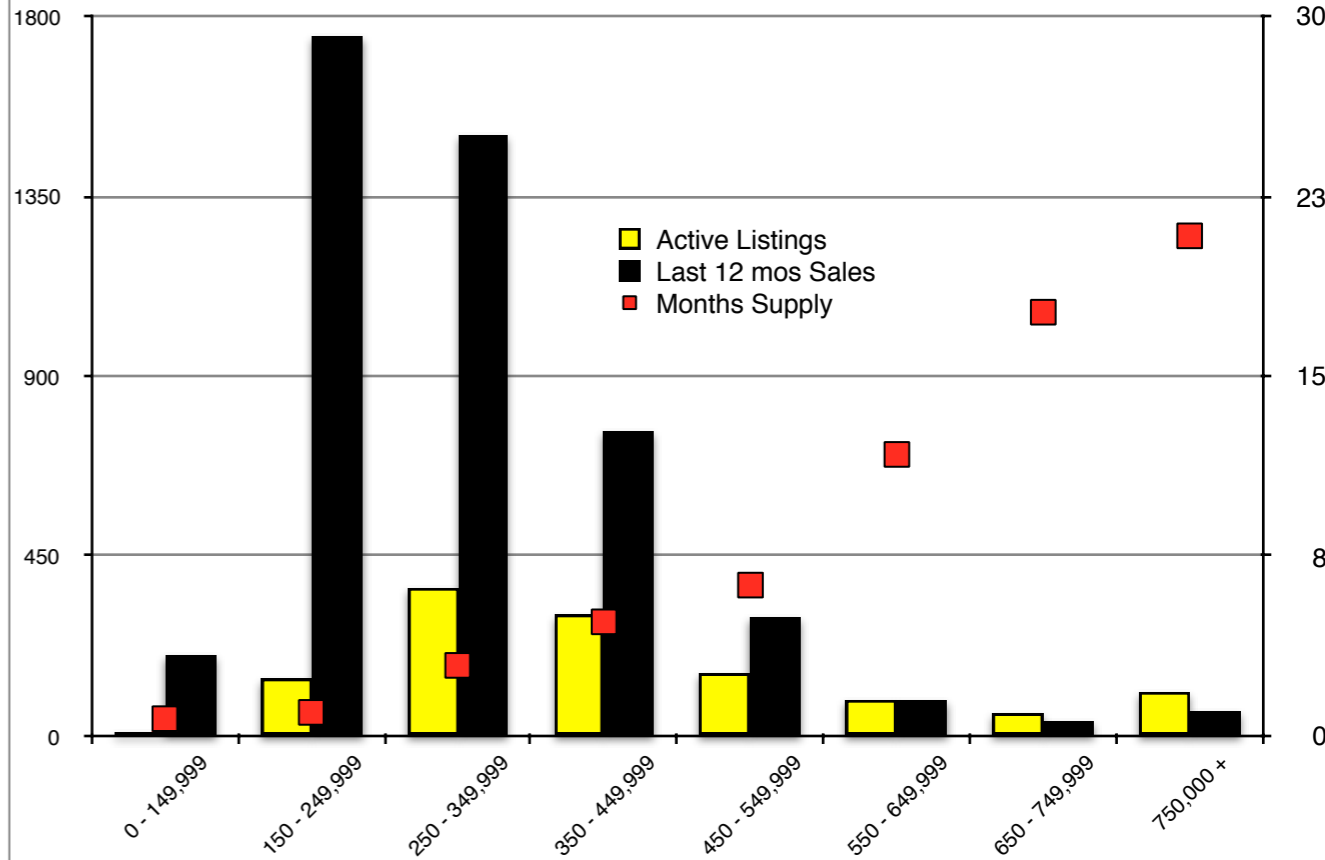

INDICATORS

JULY 2018

NORTH GEORGIA - July 2018

Banks County - July 2018

Barrow County - July 2018

Cherokee County - July 2018

Dawson County - July 2018

Forsyth County - July 2018

Gwinnett County - July 2018

Habersham County - July 2018

Hall County - July 2018

Jackson County - July 2018

Lumpkin County - July 2018

Pickens County - July 2018

Rabun County - July 2018

Stephens County - July 2018

Walton County - July 2018

White County - July 2018