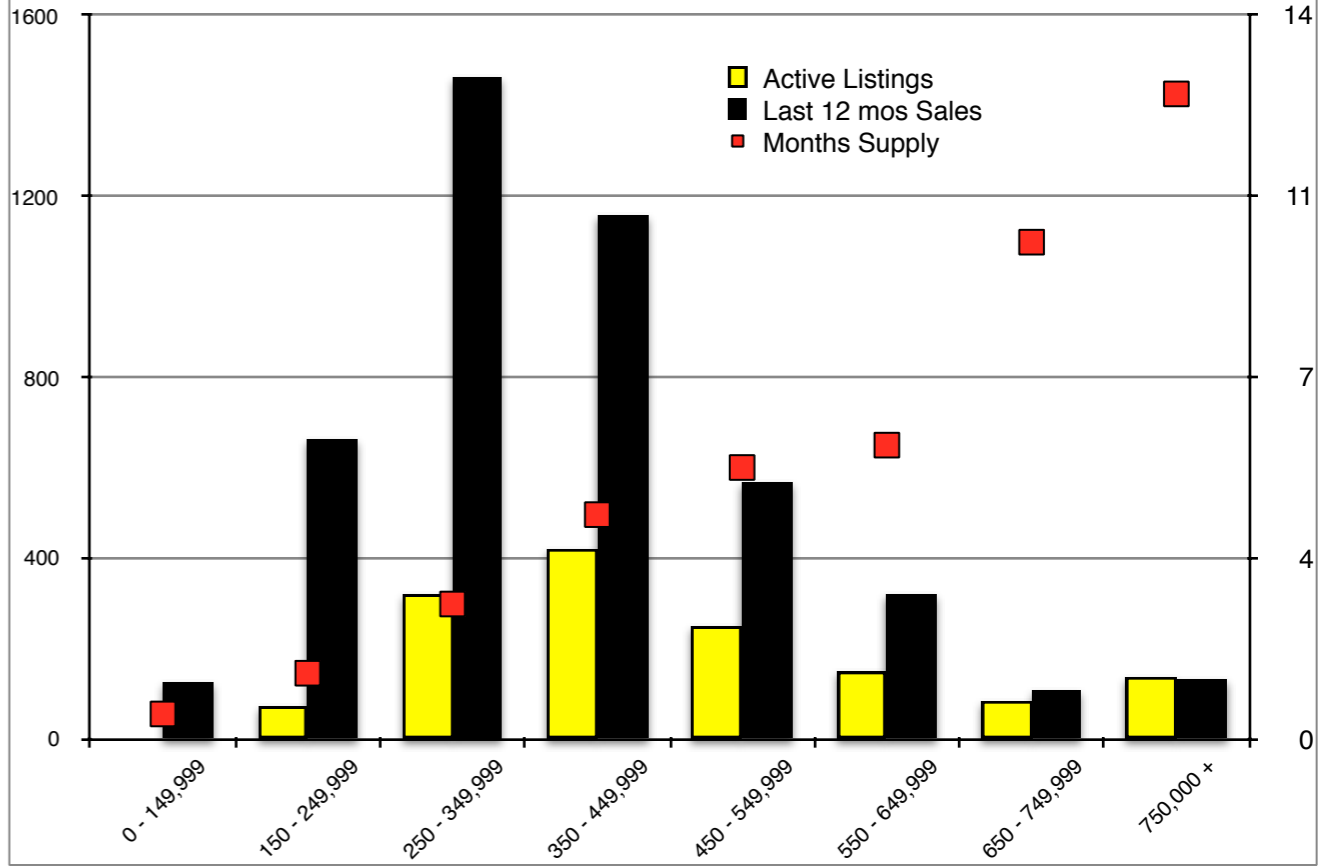

INDICATORS

JULY 2018

NORTH GEORGIA - July 2018

Banks County - July 2018

Barrow County - July 2018

Cherokee County - July 2018

Dawson County - July 2018

Forsyth County - July 2018

Gwinnett County - July 2018

Habersham County - July 2018

Hall County - July 2018

Jackson County - July 2018

Lumpkin County - July 2018

Pickens County - July 2018

Rabun County - July 2018

Stephens County - July 2018

Walton County - July 2018

White County - July 2018