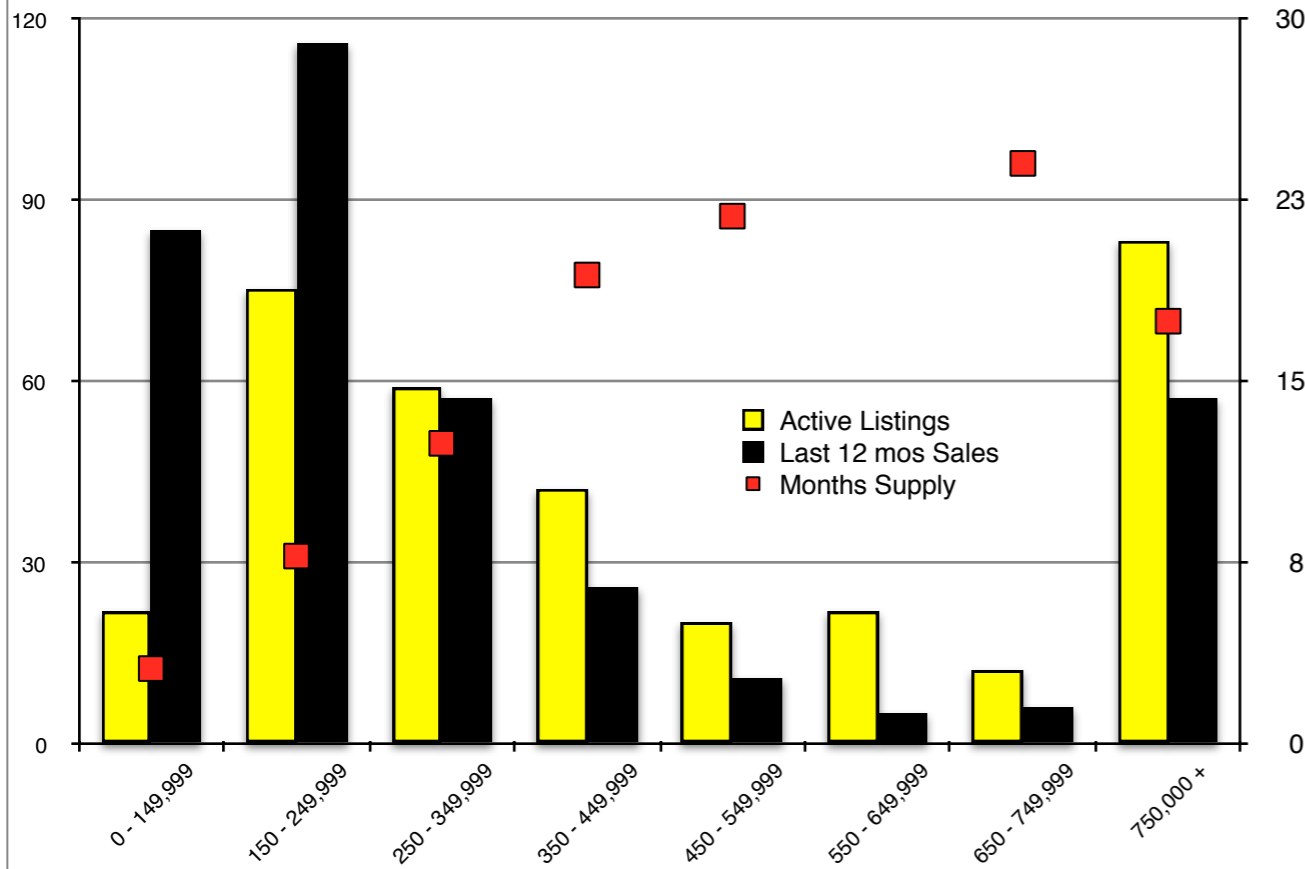

INDICATORS

JULY 2018

NORTH GEORGIA - July 2018

Banks County - July 2018

Barrow County - July 2018

Cherokee County - July 2018

Dawson County - July 2018

Forsyth County - July 2018

Gwinnett County - July 2018

Habersham County - July 2018

Hall County - July 2018

Jackson County - July 2018

Lumpkin County - July 2018

Pickens County - July 2018

Rabun County - July 2018

Stephens County - July 2018

Walton County - July 2018

White County - July 2018