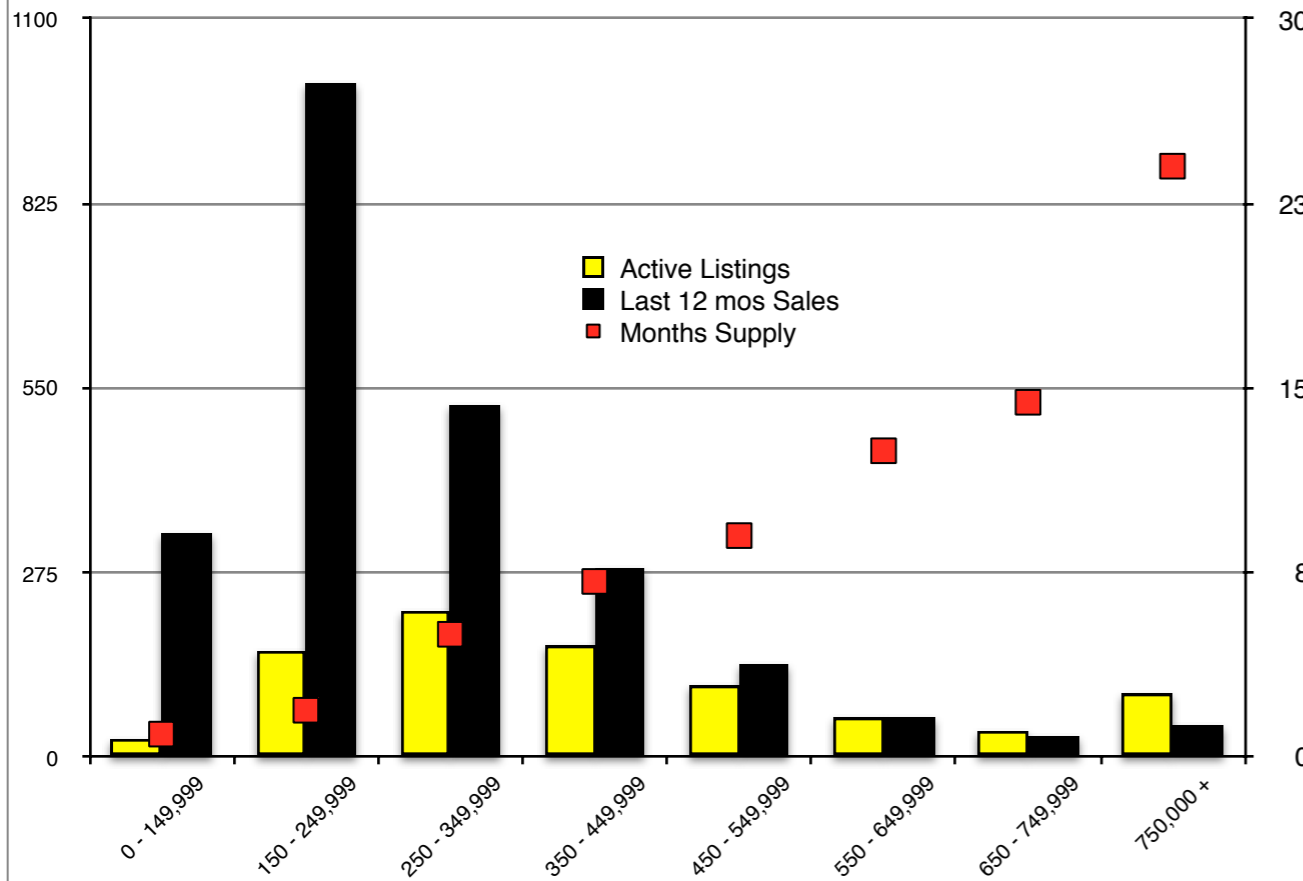

INDICATORS

JULY 2018

NORTH GEORGIA - July 2018

Banks County - July 2018

Barrow County - July 2018

Cherokee County - July 2018

Dawson County - July 2018

Forsyth County - July 2018

Gwinnett County - July 2018

Habersham County - July 2018

Hall County - July 2018

Jackson County - July 2018

Lumpkin County - July 2018

Pickens County - July 2018

Rabun County - July 2018

Stephens County - July 2018

Walton County - July 2018

White County - July 2018