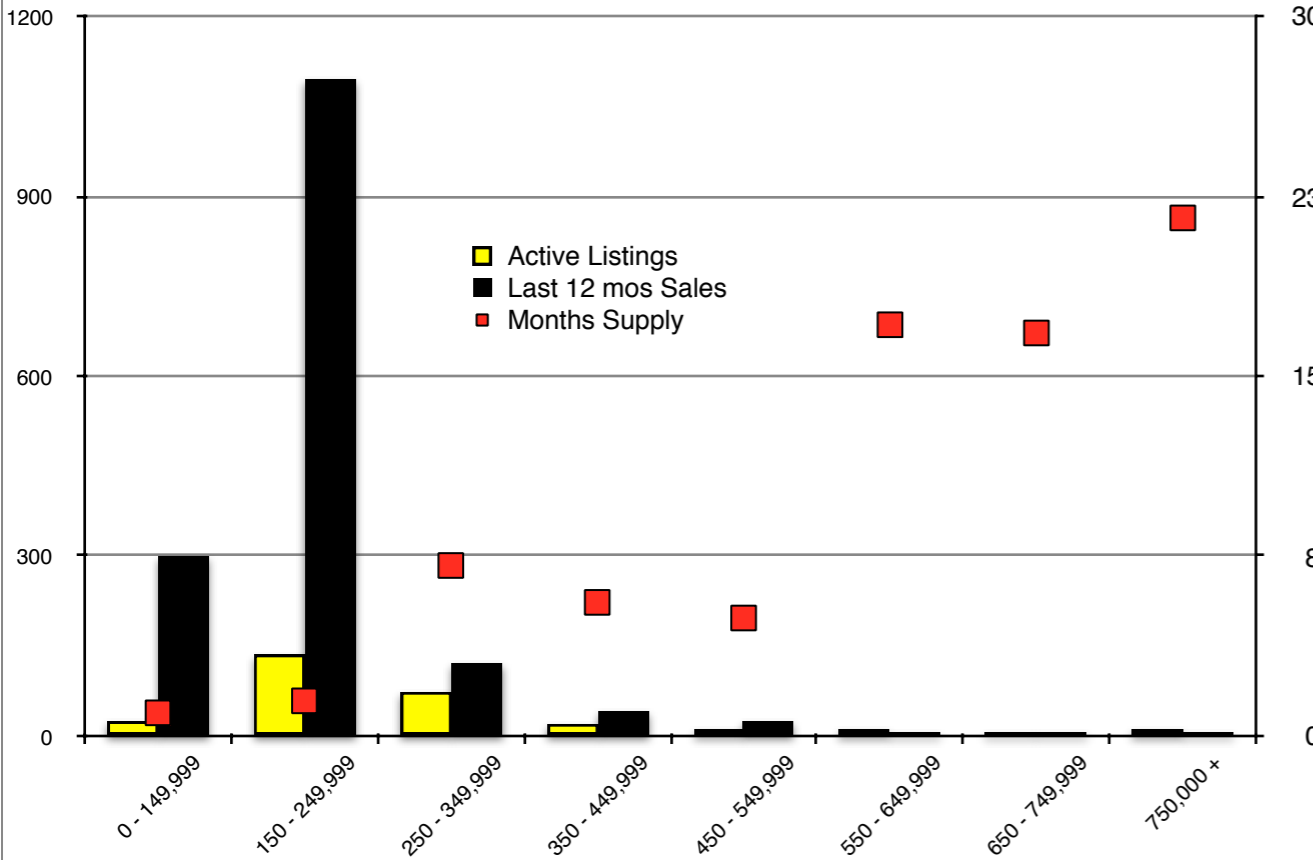

INDICATORS

JULY 2018

NORTH GEORGIA - July 2018

Banks County - July 2018

Barrow County - July 2018

Cherokee County - July 2018

Dawson County - July 2018

Forsyth County - July 2018

Gwinnett County - July 2018

Habersham County - July 2018

Hall County - July 2018

Jackson County - July 2018

Lumpkin County - July 2018

Pickens County - July 2018

Rabun County - July 2018

Stephens County - July 2018

Walton County - July 2018

White County - July 2018