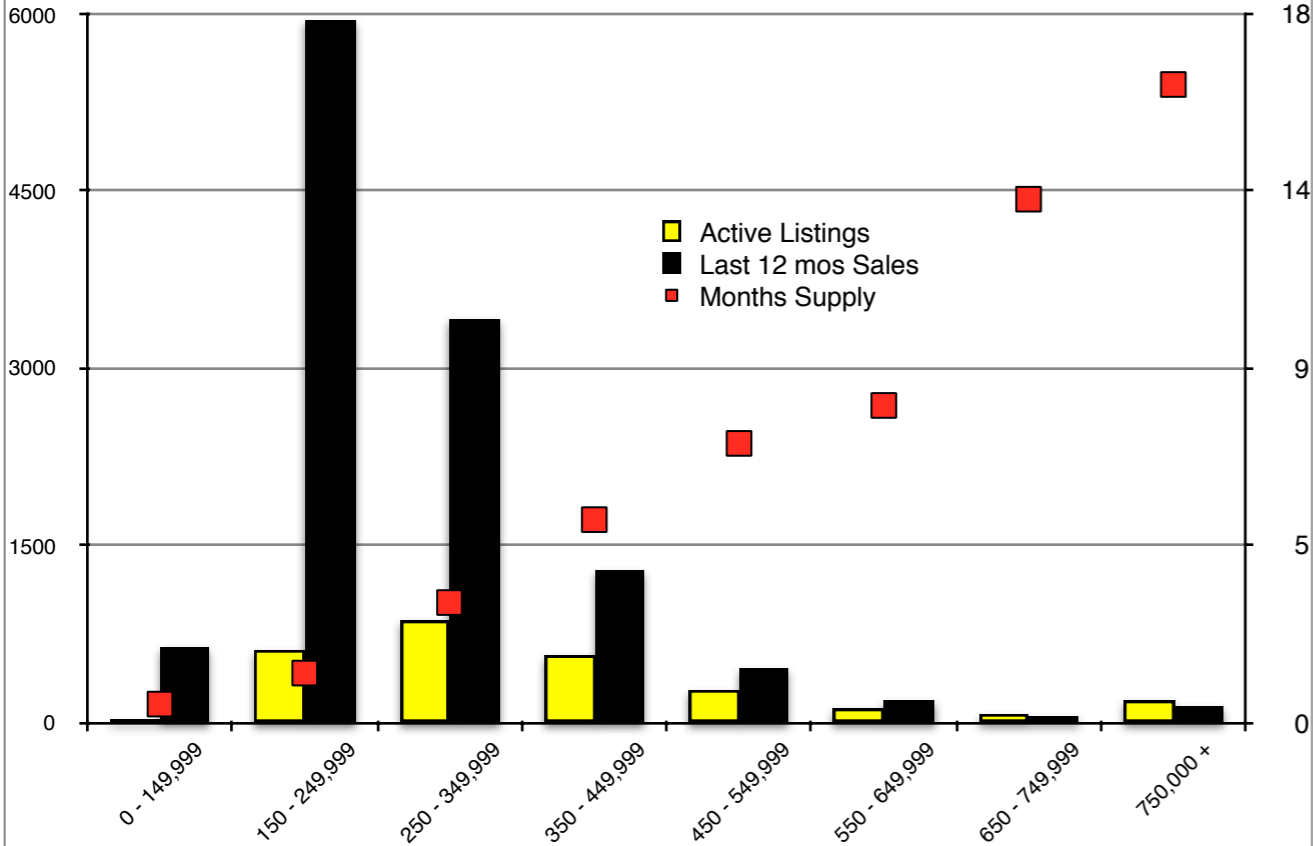

INDICATORS

JULY 2018

NORTH GEORGIA - July 2018

Banks County - July 2018

Barrow County - July 2018

Cherokee County - July 2018

Dawson County - July 2018

Forsyth County - July 2018

Gwinnett County - July 2018

Habersham County - July 2018

Hall County - July 2018

Jackson County - July 2018

Lumpkin County - July 2018

Pickens County - July 2018

Rabun County - July 2018

Stephens County - July 2018

Walton County - July 2018

White County - July 2018