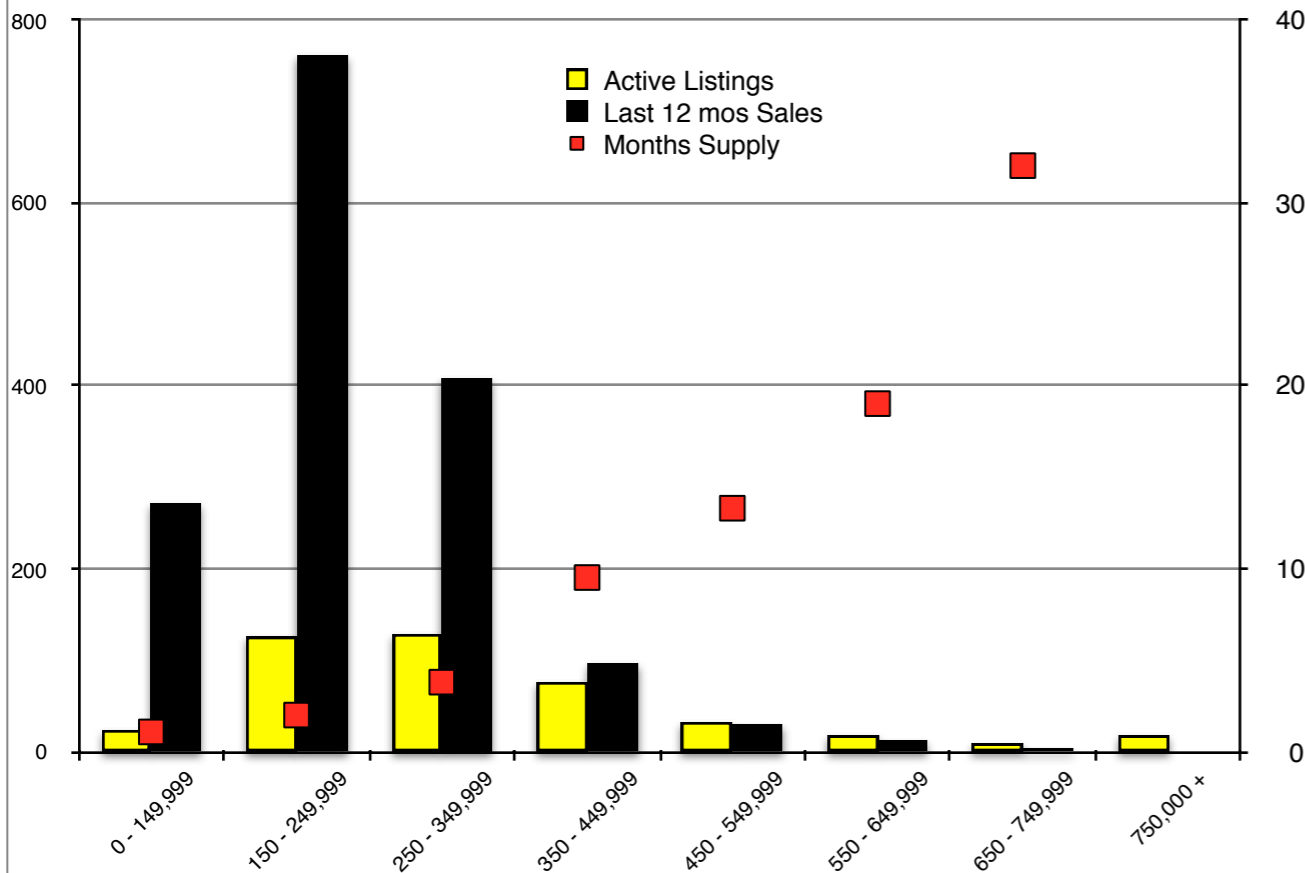

INDICATORS

JULY 2018

NORTH GEORGIA - July 2018

Banks County - July 2018

Barrow County - July 2018

Cherokee County - July 2018

Dawson County - July 2018

Forsyth County - July 2018

Gwinnett County - July 2018

Habersham County - July 2018

Hall County - July 2018

Jackson County - July 2018

Lumpkin County - July 2018

Pickens County - July 2018

Rabun County - July 2018

Stephens County - July 2018

Walton County - July 2018

White County - July 2018