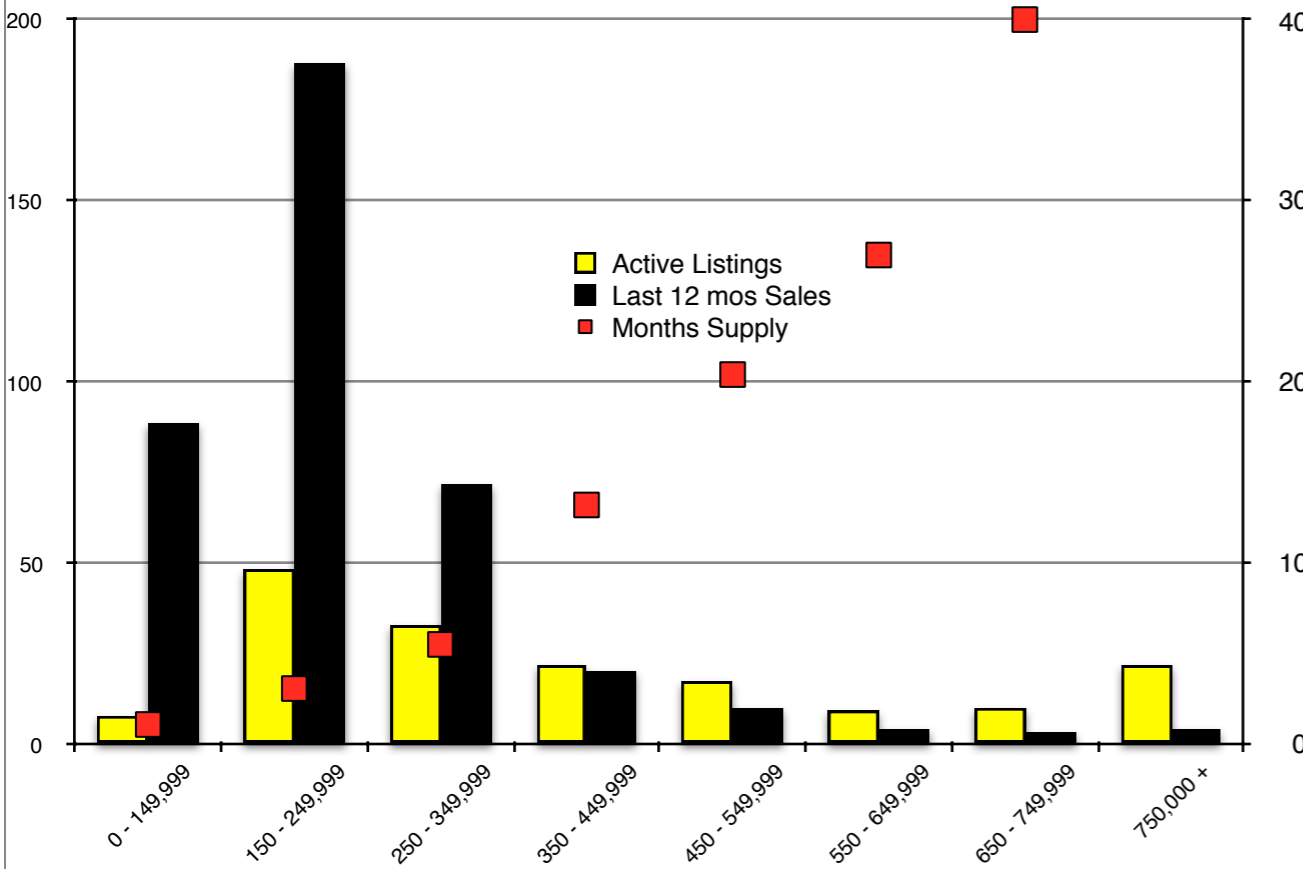

INDICATORS

JULY 2018

NORTH GEORGIA - July 2018

Banks County - July 2018

Barrow County - July 2018

Cherokee County - July 2018

Dawson County - July 2018

Forsyth County - July 2018

Gwinnett County - July 2018

Habersham County - July 2018

Hall County - July 2018

Jackson County - July 2018

Lumpkin County - July 2018

Pickens County - July 2018

Rabun County - July 2018

Stephens County - July 2018

Walton County - July 2018

White County - July 2018