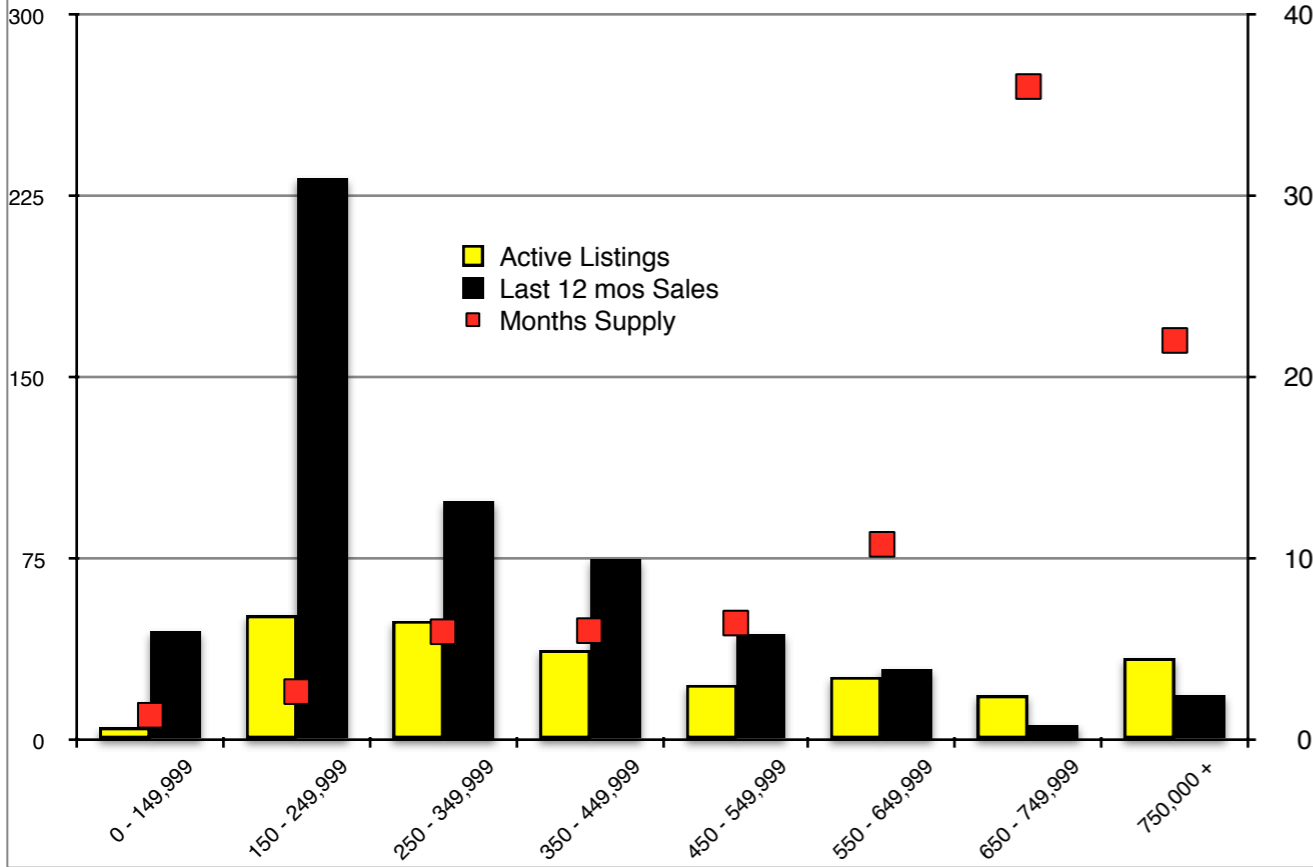

INDICATORS

JULY 2018

NORTH GEORGIA - July 2018

Banks County - July 2018

Barrow County - July 2018

Cherokee County - July 2018

Dawson County - July 2018

Forsyth County - July 2018

Gwinnett County - July 2018

Habersham County - July 2018

Hall County - July 2018

Jackson County - July 2018

Lumpkin County - July 2018

Pickens County - July 2018

Rabun County - July 2018

Stephens County - July 2018

Walton County - July 2018

White County - July 2018