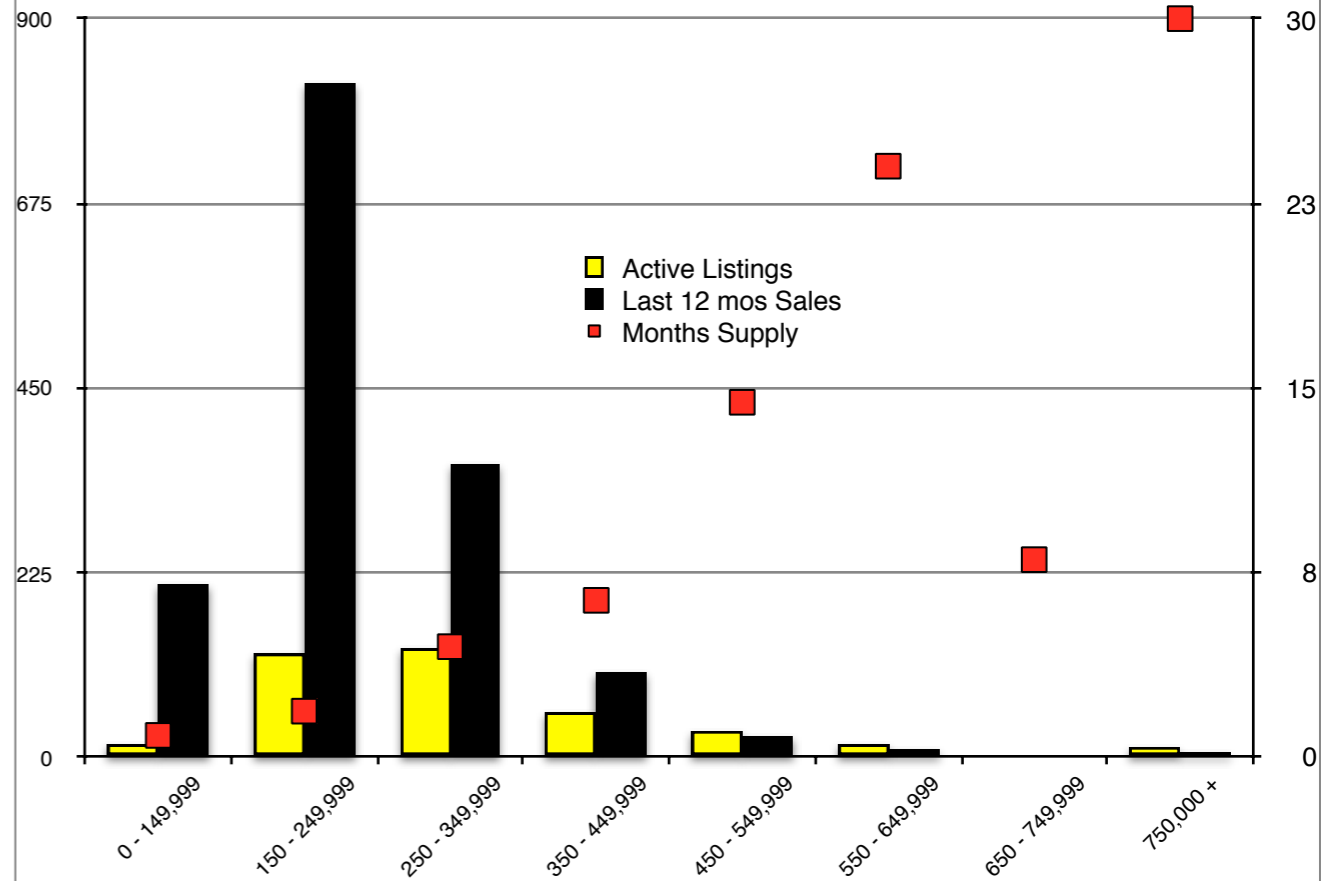

INDICATORS

JULY 2018

NORTH GEORGIA - July 2018

Banks County - July 2018

Barrow County - July 2018

Cherokee County - July 2018

Dawson County - July 2018

Forsyth County - July 2018

Gwinnett County - July 2018

Habersham County - July 2018

Hall County - July 2018

Jackson County - July 2018

Lumpkin County - July 2018

Pickens County - July 2018

Rabun County - July 2018

Stephens County - July 2018

Walton County - July 2018

White County - July 2018