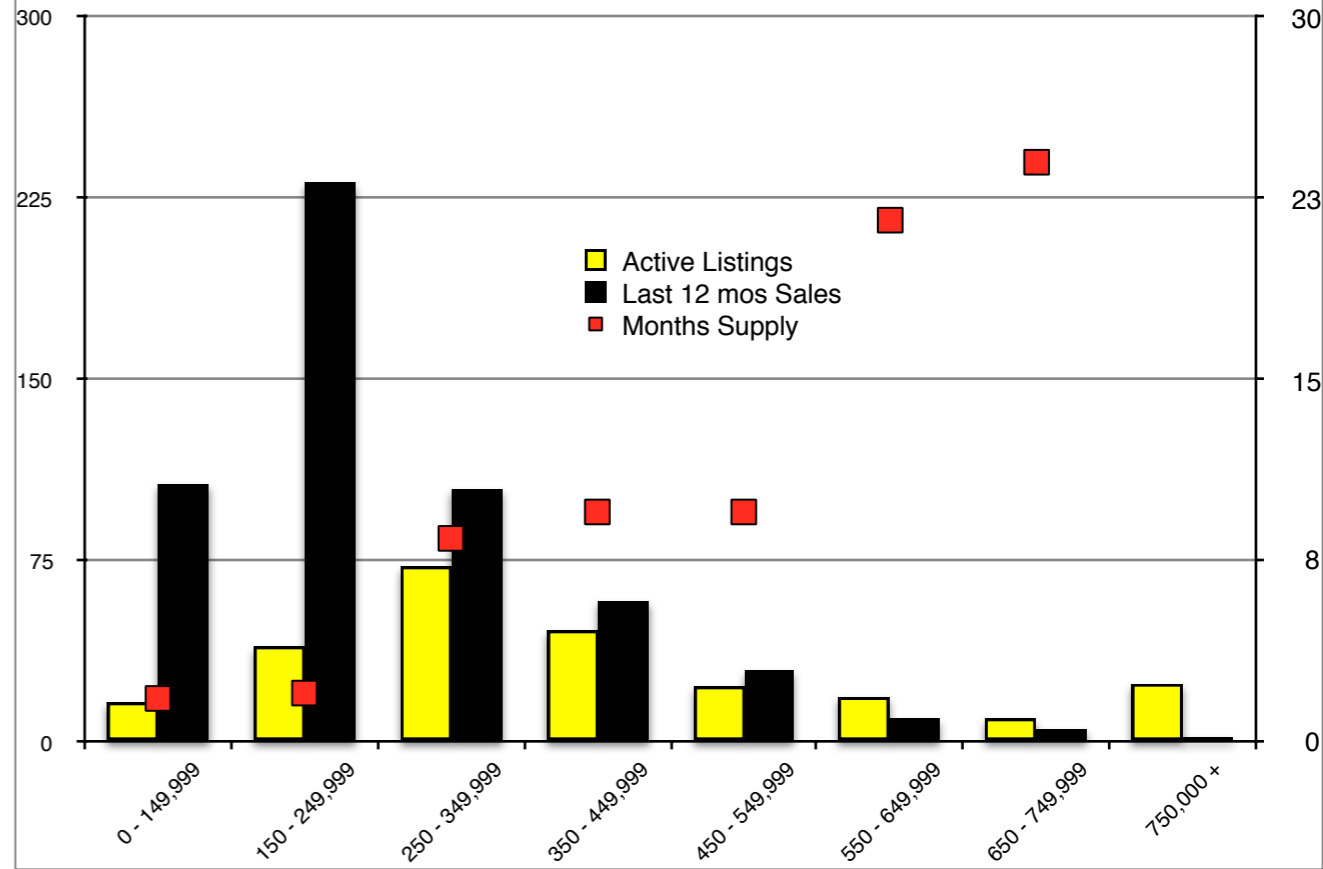

INDICATORS

JULY 2018

NORTH GEORGIA - July 2018

Banks County - July 2018

Barrow County - July 2018

Cherokee County - July 2018

Dawson County - July 2018

Forsyth County - July 2018

Gwinnett County - July 2018

Habersham County - July 2018

Hall County - July 2018

Jackson County - July 2018

Lumpkin County - July 2018

Pickens County - July 2018

Rabun County - July 2018

Stephens County - July 2018

Walton County - July 2018

White County - July 2018