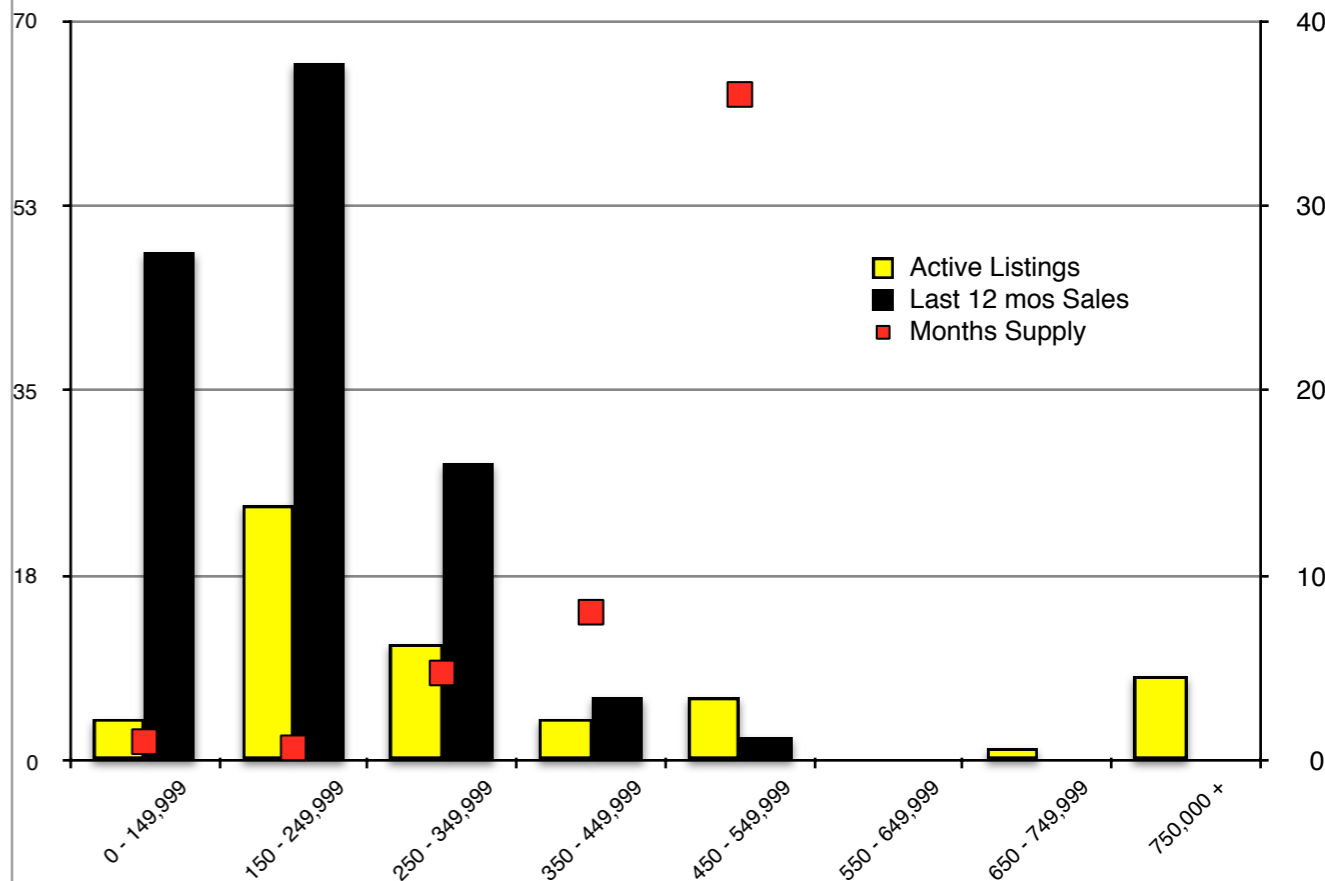

INDICATORS

JULY 2018

NORTH GEORGIA - July 2018

Banks County - July 2018

Barrow County - July 2018

Cherokee County - July 2018

Dawson County - July 2018

Forsyth County - July 2018

Gwinnett County - July 2018

Habersham County - July 2018

Hall County - July 2018

Jackson County - July 2018

Lumpkin County - July 2018

Pickens County - July 2018

Rabun County - July 2018

Stephens County - July 2018

Walton County - July 2018

White County - July 2018