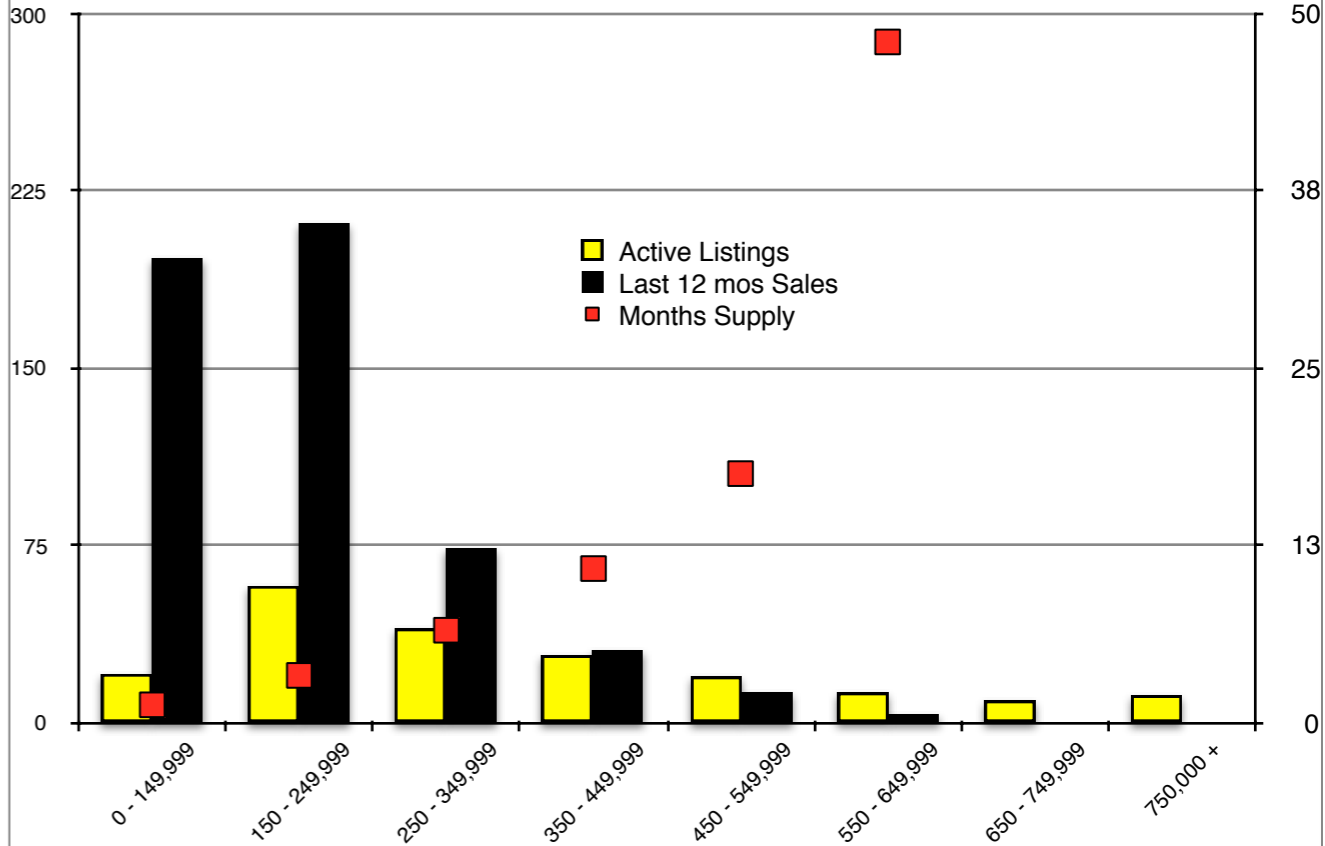

INDICATORS

JULY 2018

NORTH GEORGIA - July 2018

Banks County - July 2018

Barrow County - July 2018

Cherokee County - July 2018

Dawson County - July 2018

Forsyth County - July 2018

Gwinnett County - July 2018

Habersham County - July 2018

Hall County - July 2018

Jackson County - July 2018

Lumpkin County - July 2018

Pickens County - July 2018

Rabun County - July 2018

Stephens County - July 2018

Walton County - July 2018

White County - July 2018