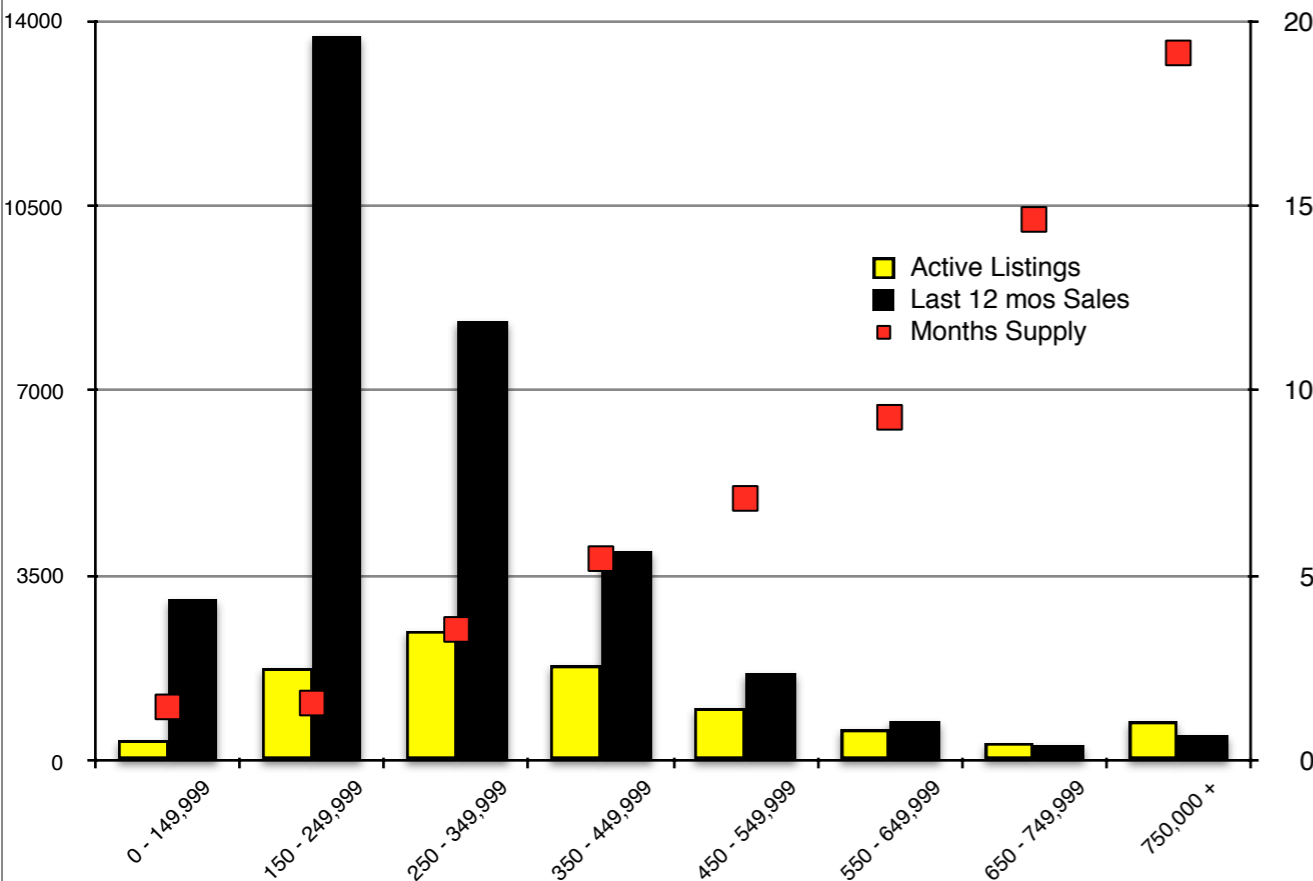

INDICATORS

JULY 2018

NORTH GEORGIA - July 2018

Banks County - July 2018

Barrow County - July 2018

Cherokee County - July 2018

Dawson County - July 2018

Forsyth County - July 2018

Gwinnett County - July 2018

Habersham County - July 2018

Hall County - July 2018

Jackson County - July 2018

Lumpkin County - July 2018

Pickens County - July 2018

Rabun County - July 2018

Stephens County - July 2018

Walton County - July 2018

White County - July 2018