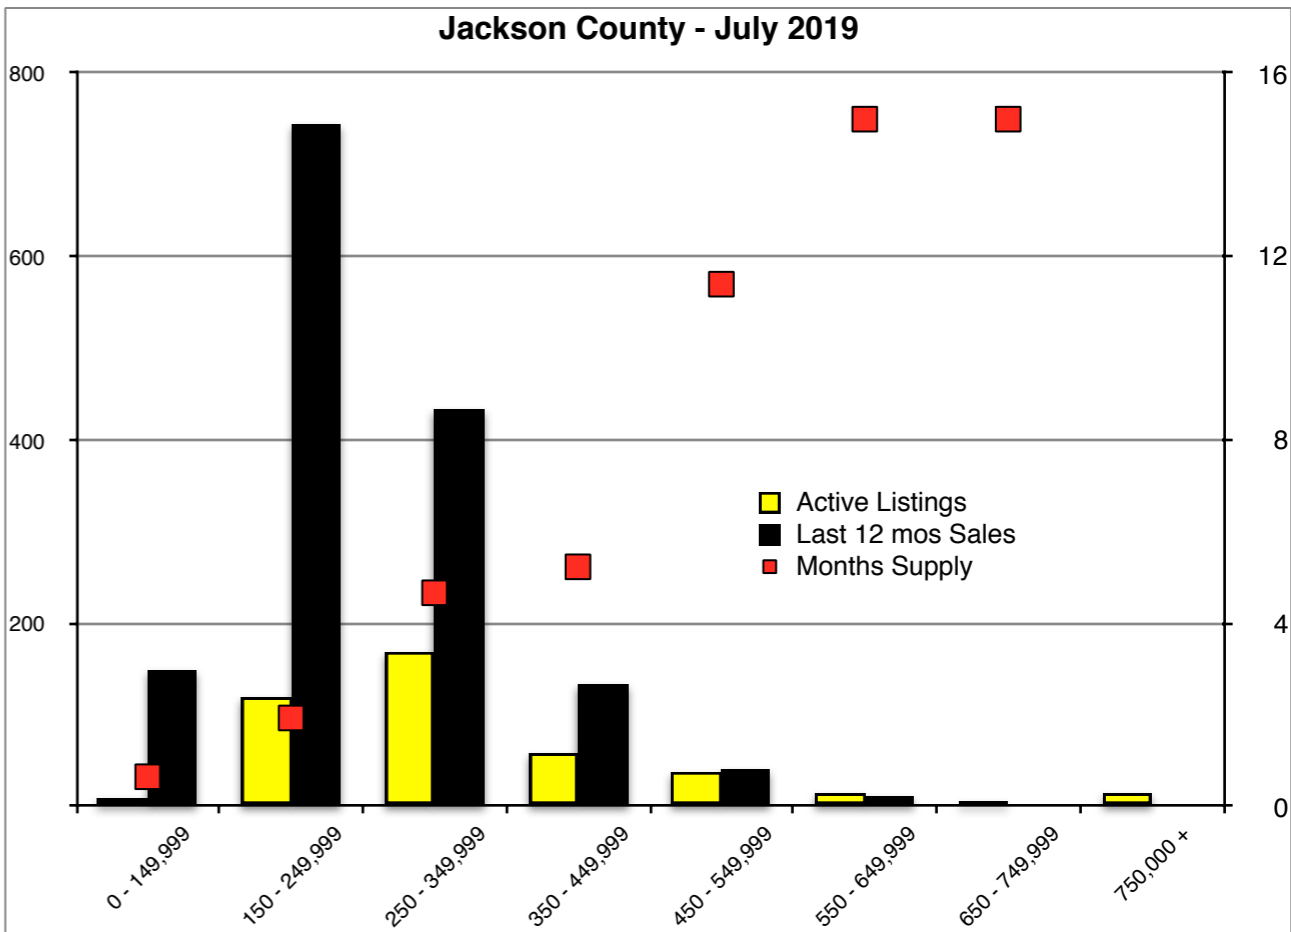

INDICATORS

JULY 2019

NORTH GEORGIA - July 2019

Banks County - July 2019

Barrow County - July 2019

Cherokee County - July 2019

Dawson County - July 2019

Forsyth County - July 2019

Gwinnett County - July 2019

Habersham County - July 2019

Rabun County - July 2019

Stephens County - July 2019

Walton County - July 2019

White County - July 2019