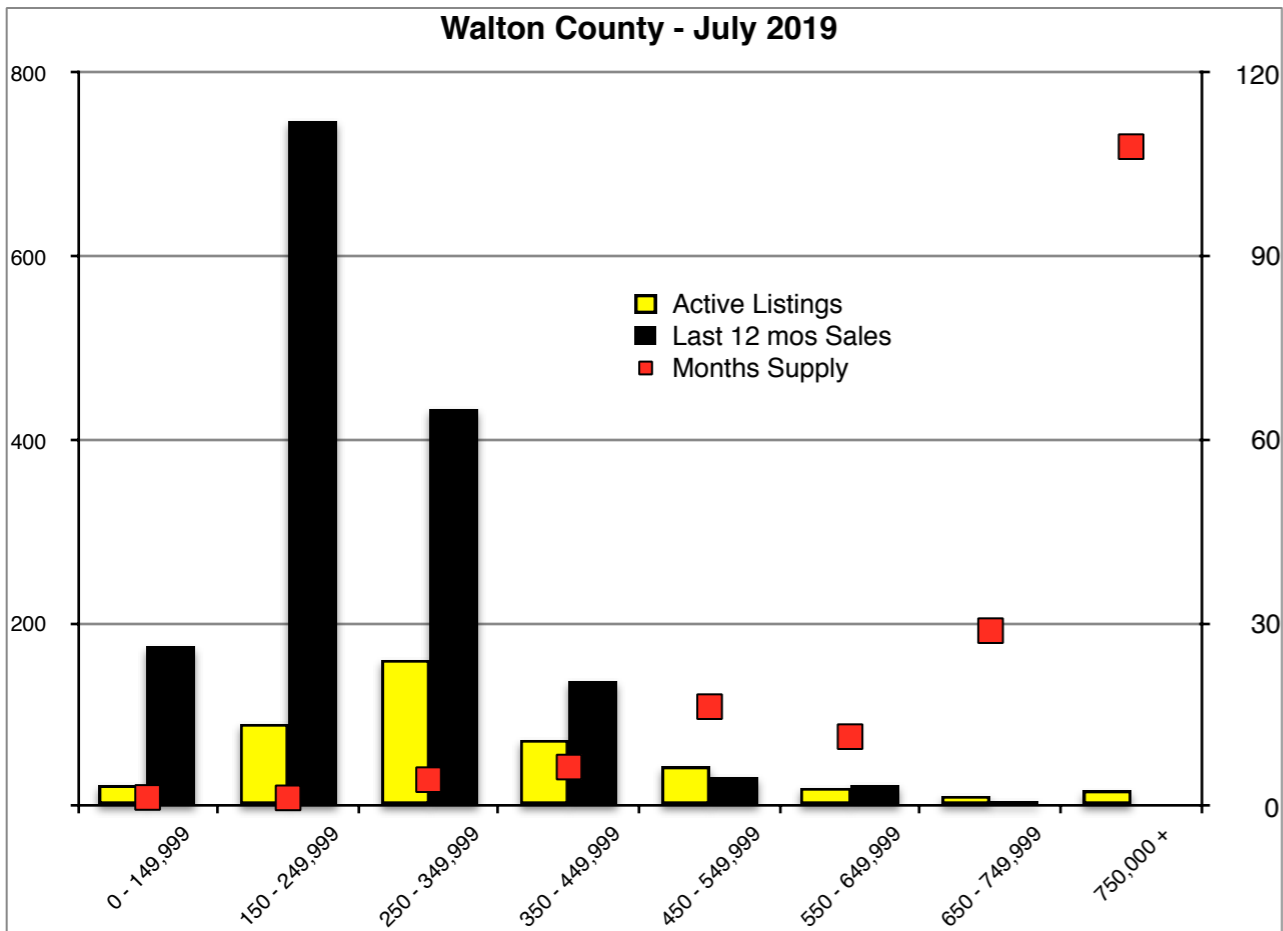

INDICATORS

JULY 2019

NORTH GEORGIA - July 2019

Banks County - July 2019

Barrow County - July 2019

Cherokee County - July 2019

Dawson County - July 2019

Forsyth County - July 2019

Gwinnett County - July 2019

Habersham County - July 2019

Rabun County - July 2019

Stephens County - July 2019

Walton County - July 2019

White County - July 2019