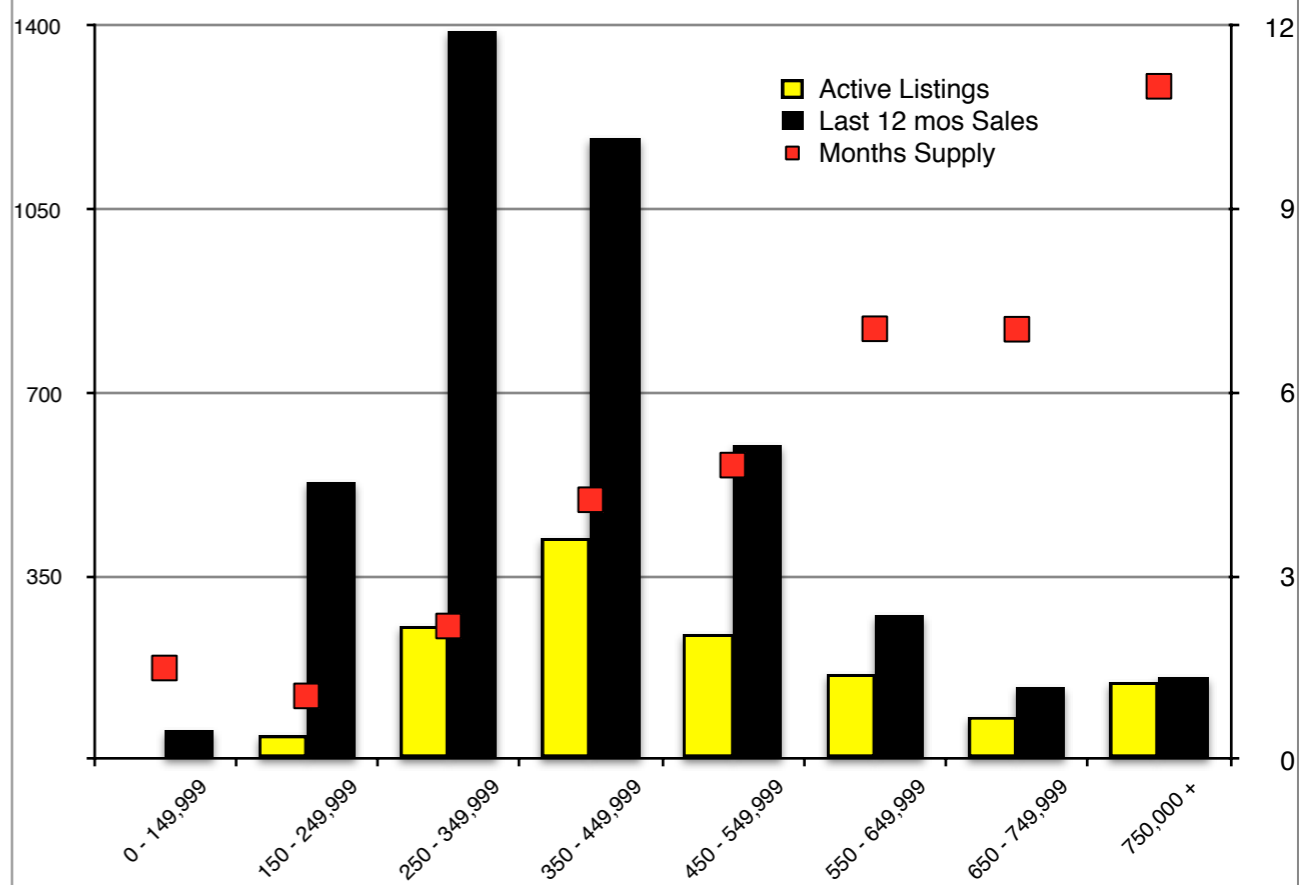

INDICATORS

JULY 2019

NORTH GEORGIA - July 2019

Banks County - July 2019

Barrow County - July 2019

Cherokee County - July 2019

Dawson County - July 2019

Forsyth County - July 2019

Gwinnett County - July 2019

Habersham County - July 2019

Rabun County - July 2019

Stephens County - July 2019

Walton County - July 2019

White County - July 2019