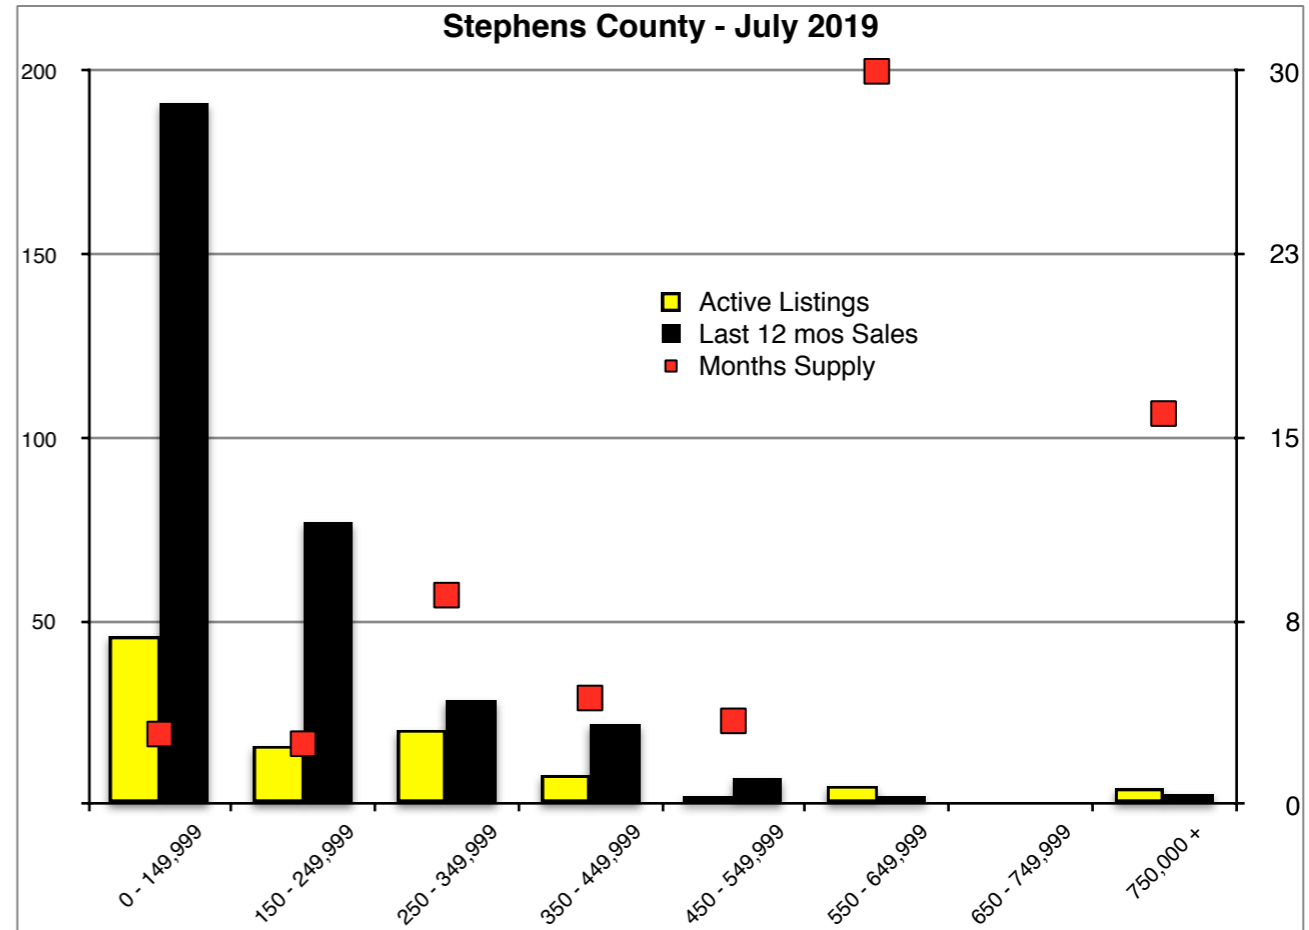

INDICATORS

JULY 2019

NORTH GEORGIA - July 2019

Banks County - July 2019

Barrow County - July 2019

Cherokee County - July 2019

Dawson County - July 2019

Forsyth County - July 2019

Gwinnett County - July 2019

Habersham County - July 2019

Rabun County - July 2019

Stephens County - July 2019

Walton County - July 2019

White County - July 2019