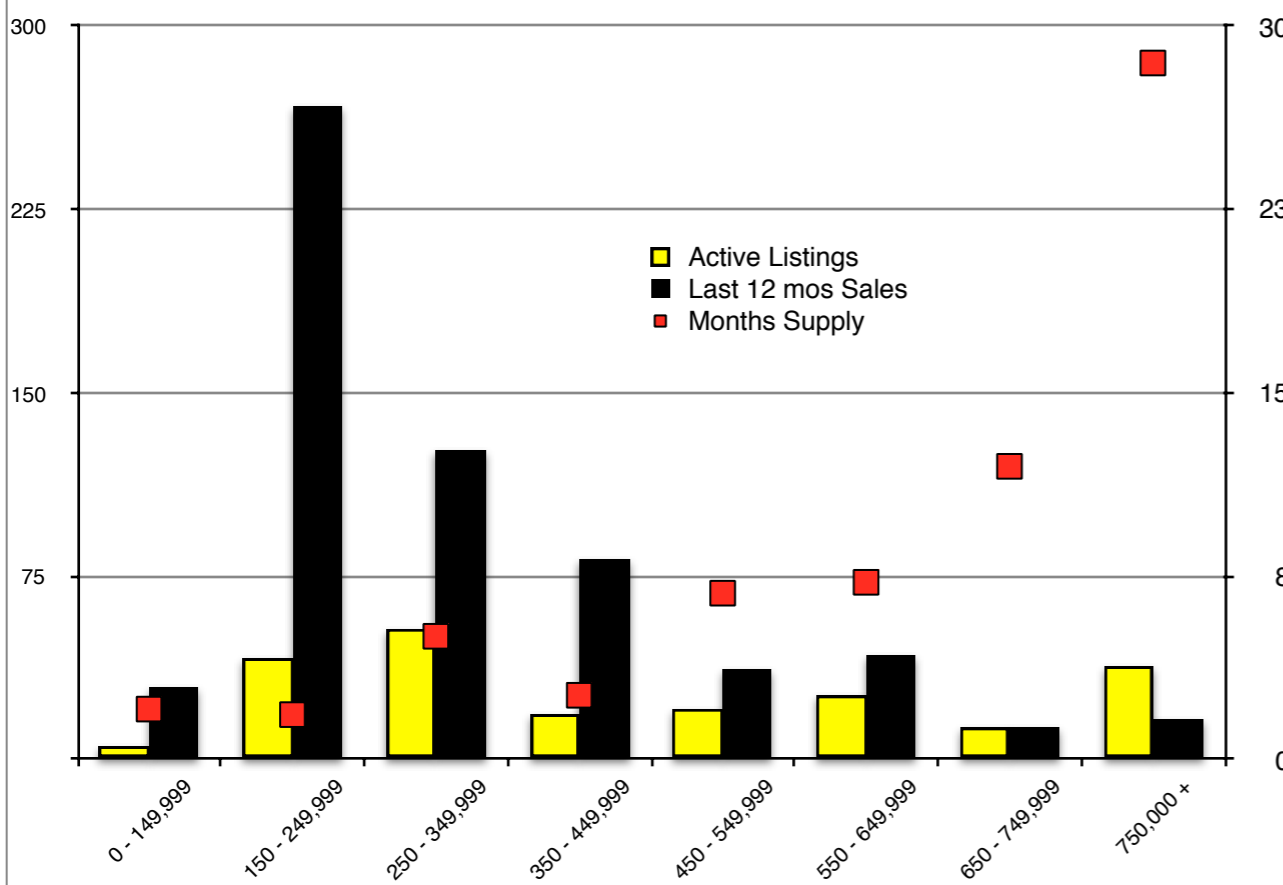

INDICATORS

JULY 2019

NORTH GEORGIA - July 2019

Banks County - July 2019

Barrow County - July 2019

Cherokee County - July 2019

Dawson County - July 2019

Forsyth County - July 2019

Gwinnett County - July 2019

Habersham County - July 2019

Rabun County - July 2019

Stephens County - July 2019

Walton County - July 2019

White County - July 2019