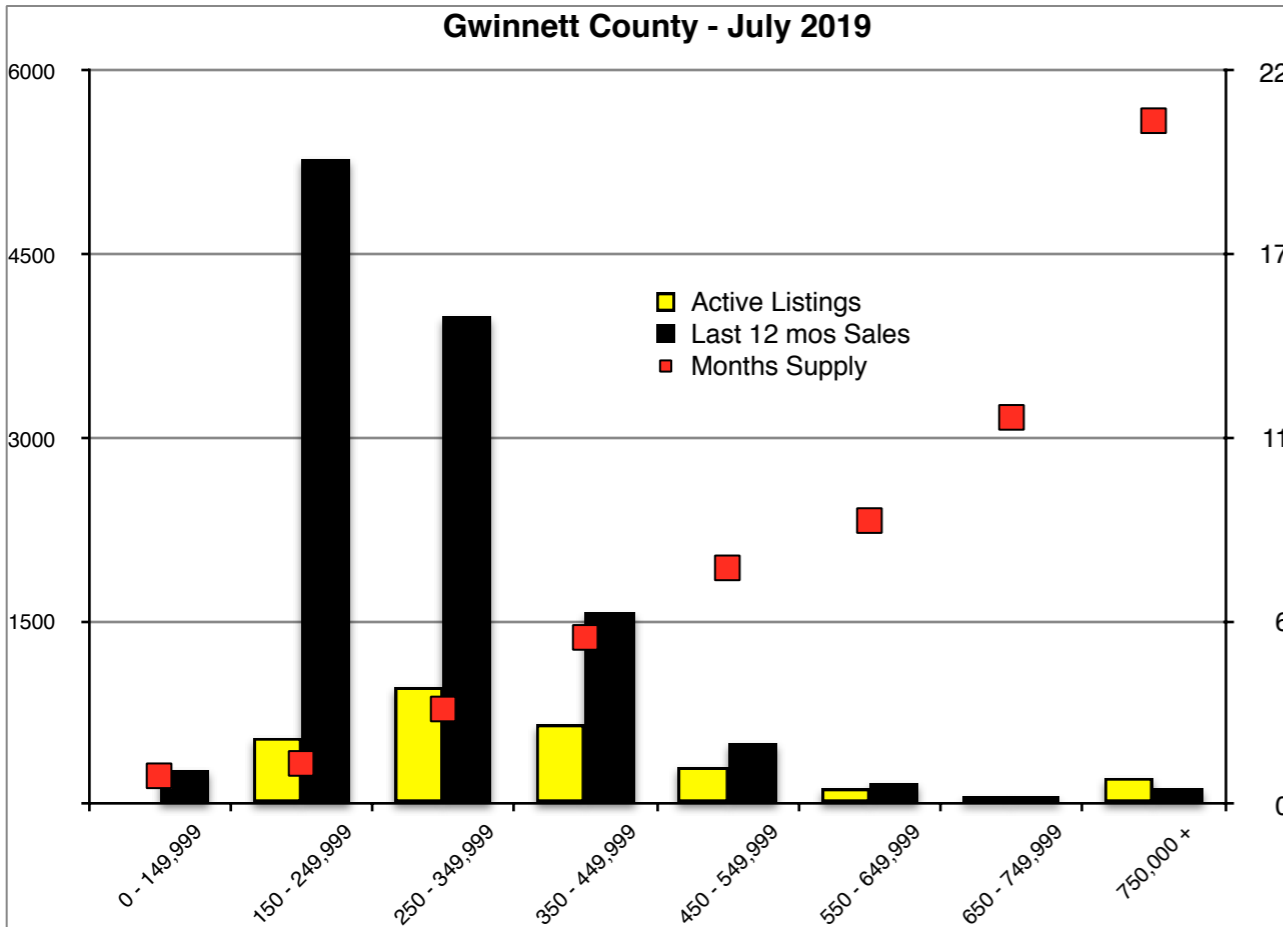

INDICATORS

JULY 2019

NORTH GEORGIA - July 2019

Banks County - July 2019

Barrow County - July 2019

Cherokee County - July 2019

Dawson County - July 2019

Forsyth County - July 2019

Gwinnett County - July 2019

Habersham County - July 2019

Rabun County - July 2019

Stephens County - July 2019

Walton County - July 2019

White County - July 2019