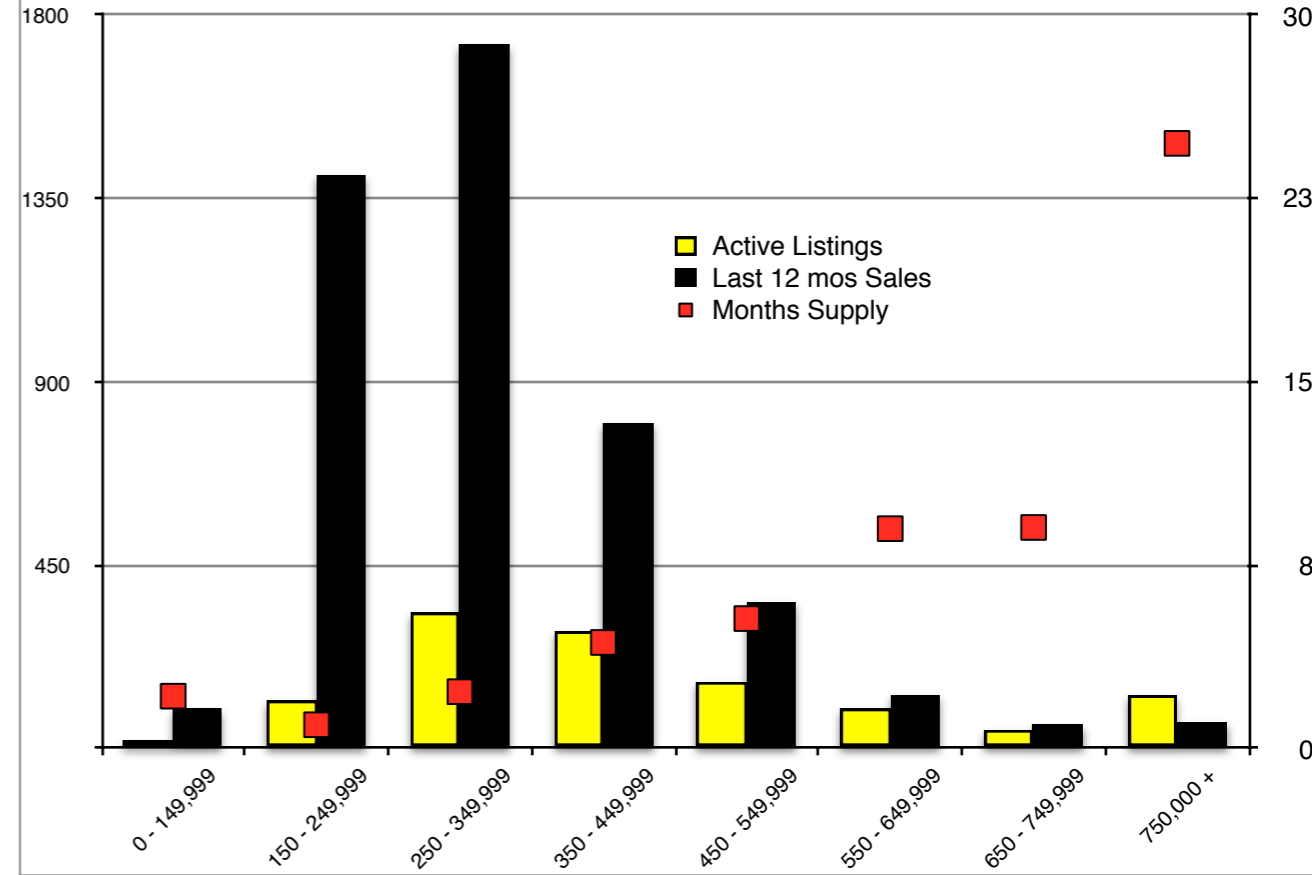

INDICATORS

JULY 2019

NORTH GEORGIA - July 2019

Banks County - July 2019

Barrow County - July 2019

Cherokee County - July 2019

Dawson County - July 2019

Forsyth County - July 2019

Gwinnett County - July 2019

Habersham County - July 2019

Rabun County - July 2019

Stephens County - July 2019

Walton County - July 2019

White County - July 2019