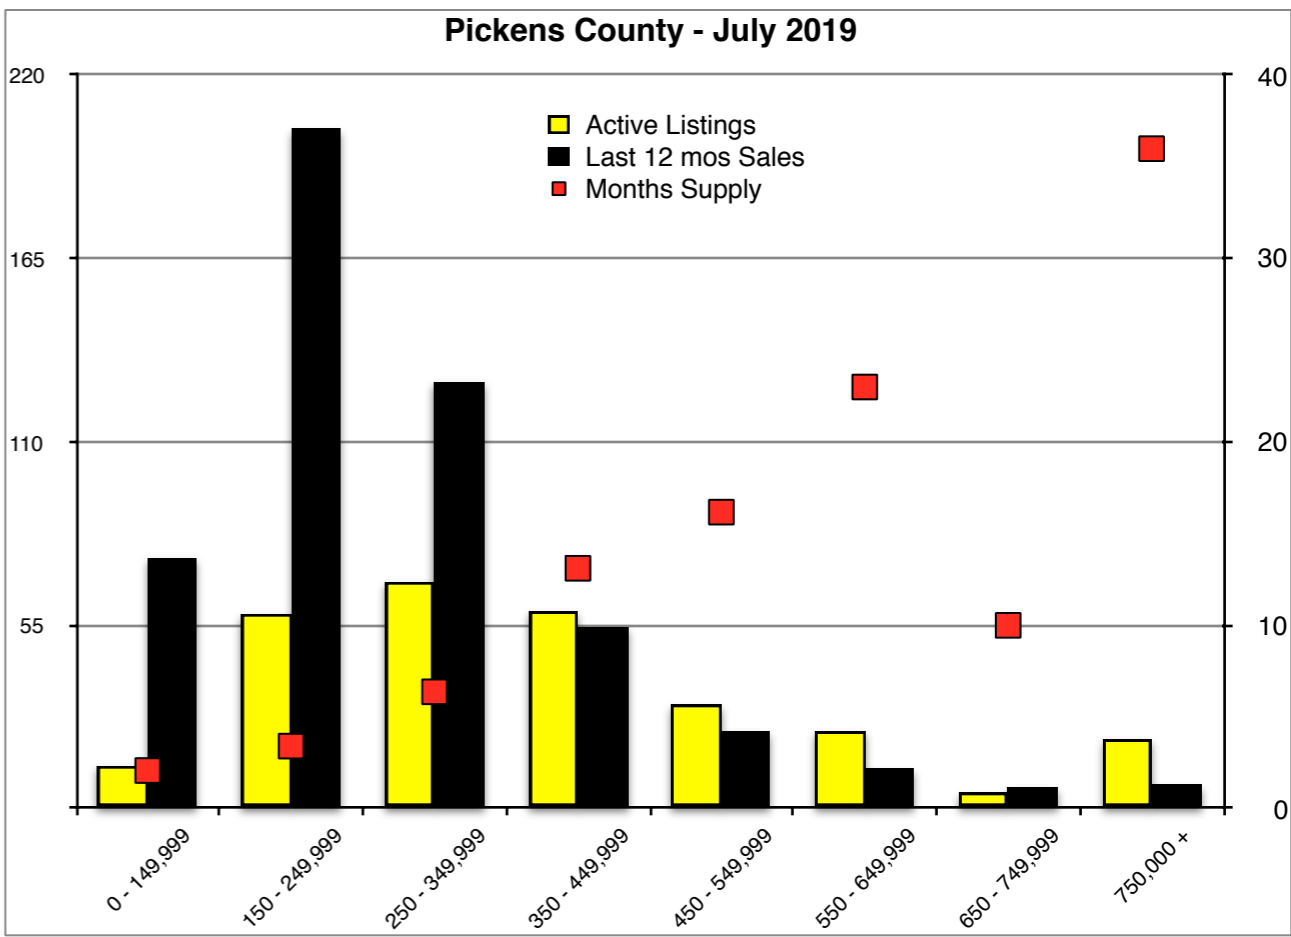

INDICATORS

JULY 2019

NORTH GEORGIA - July 2019

Banks County - July 2019

Barrow County - July 2019

Cherokee County - July 2019

Dawson County - July 2019

Forsyth County - July 2019

Gwinnett County - July 2019

Habersham County - July 2019

Rabun County - July 2019

Stephens County - July 2019

Walton County - July 2019

White County - July 2019