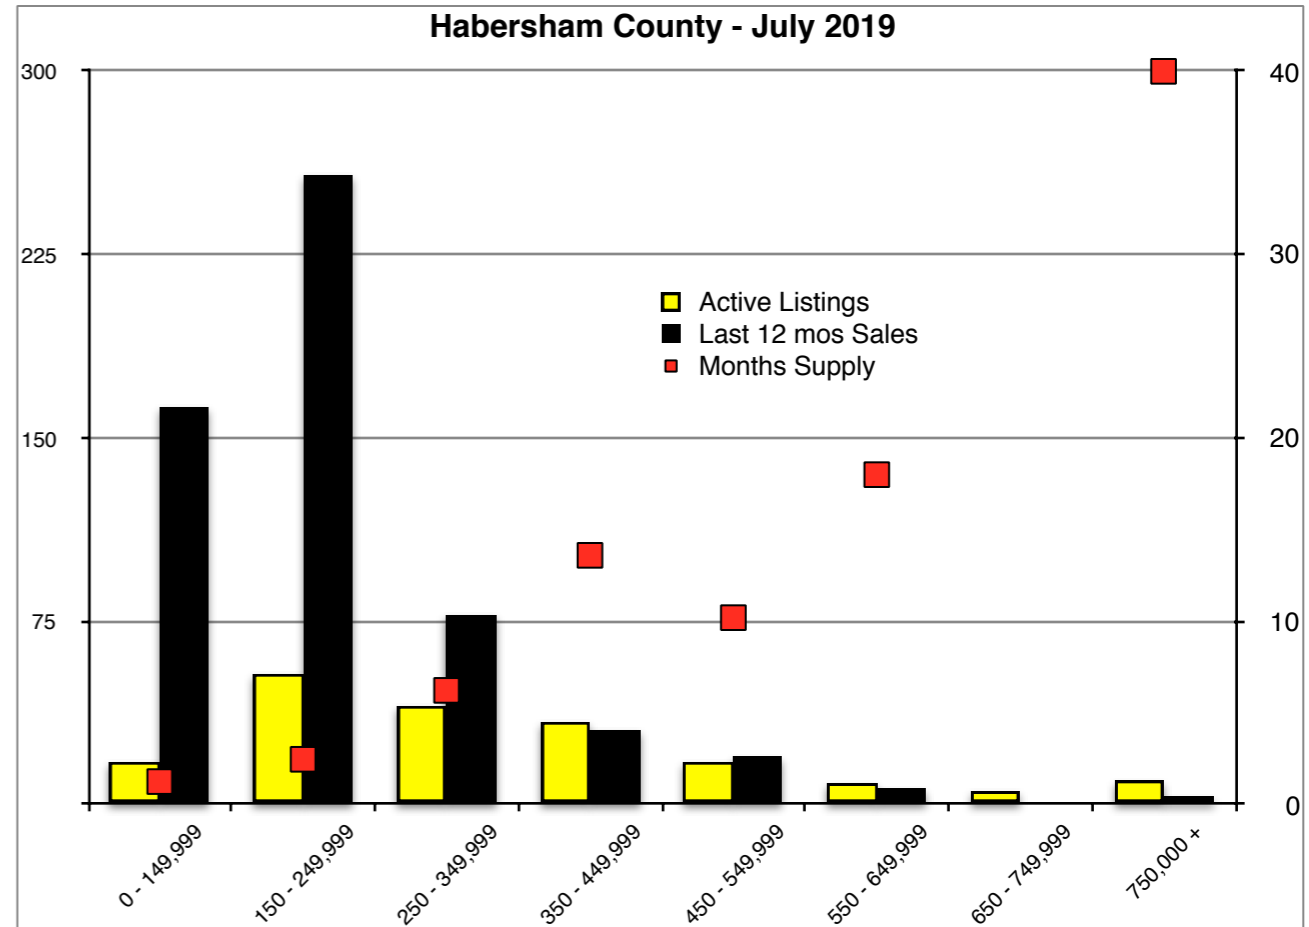

INDICATORS

JULY 2019

NORTH GEORGIA - July 2019

Banks County - July 2019

Barrow County - July 2019

Cherokee County - July 2019

Dawson County - July 2019

Forsyth County - July 2019

Gwinnett County - July 2019

Habersham County - July 2019

Rabun County - July 2019

Stephens County - July 2019

Walton County - July 2019

White County - July 2019