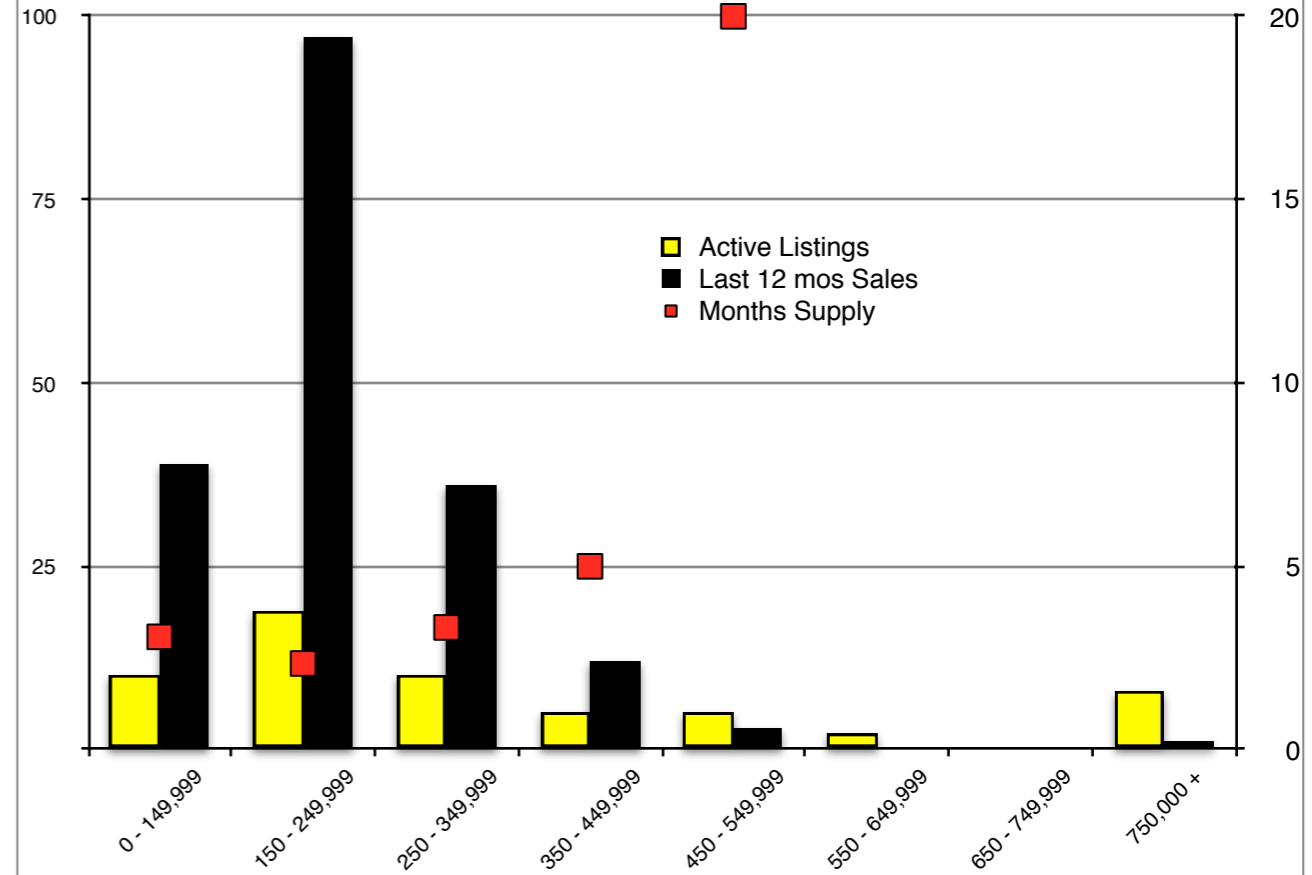

INDICATORS

JULY 2019

NORTH GEORGIA - July 2019

Banks County - July 2019

Barrow County - July 2019

Cherokee County - July 2019

Dawson County - July 2019

Forsyth County - July 2019

Gwinnett County - July 2019

Habersham County - July 2019

Rabun County - July 2019

Stephens County - July 2019

Walton County - July 2019

White County - July 2019