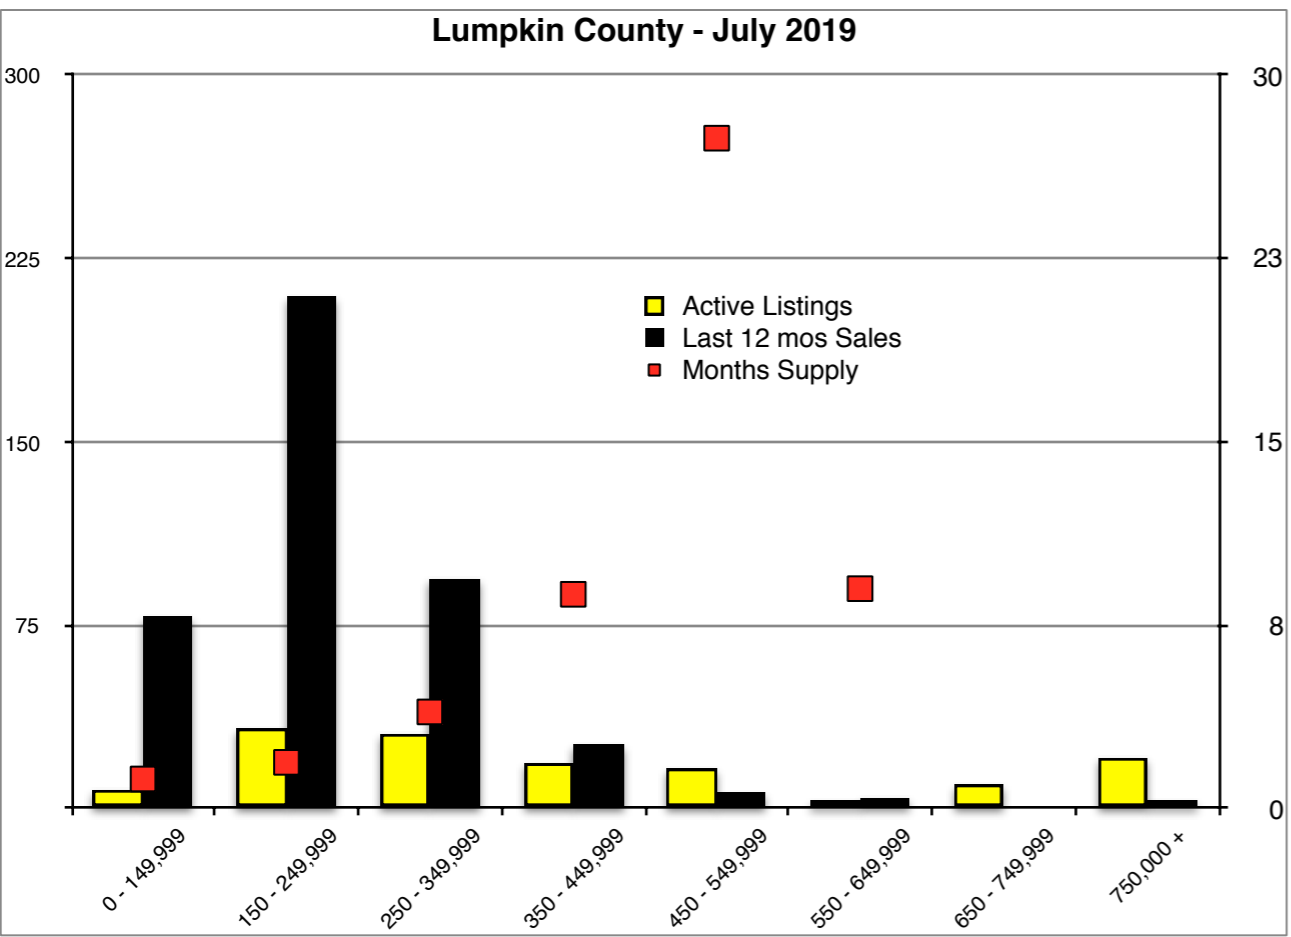

INDICATORS

JULY 2019

NORTH GEORGIA - July 2019

Banks County - July 2019

Barrow County - July 2019

Cherokee County - July 2019

Dawson County - July 2019

Forsyth County - July 2019

Gwinnett County - July 2019

Habersham County - July 2019

Rabun County - July 2019

Stephens County - July 2019

Walton County - July 2019

White County - July 2019