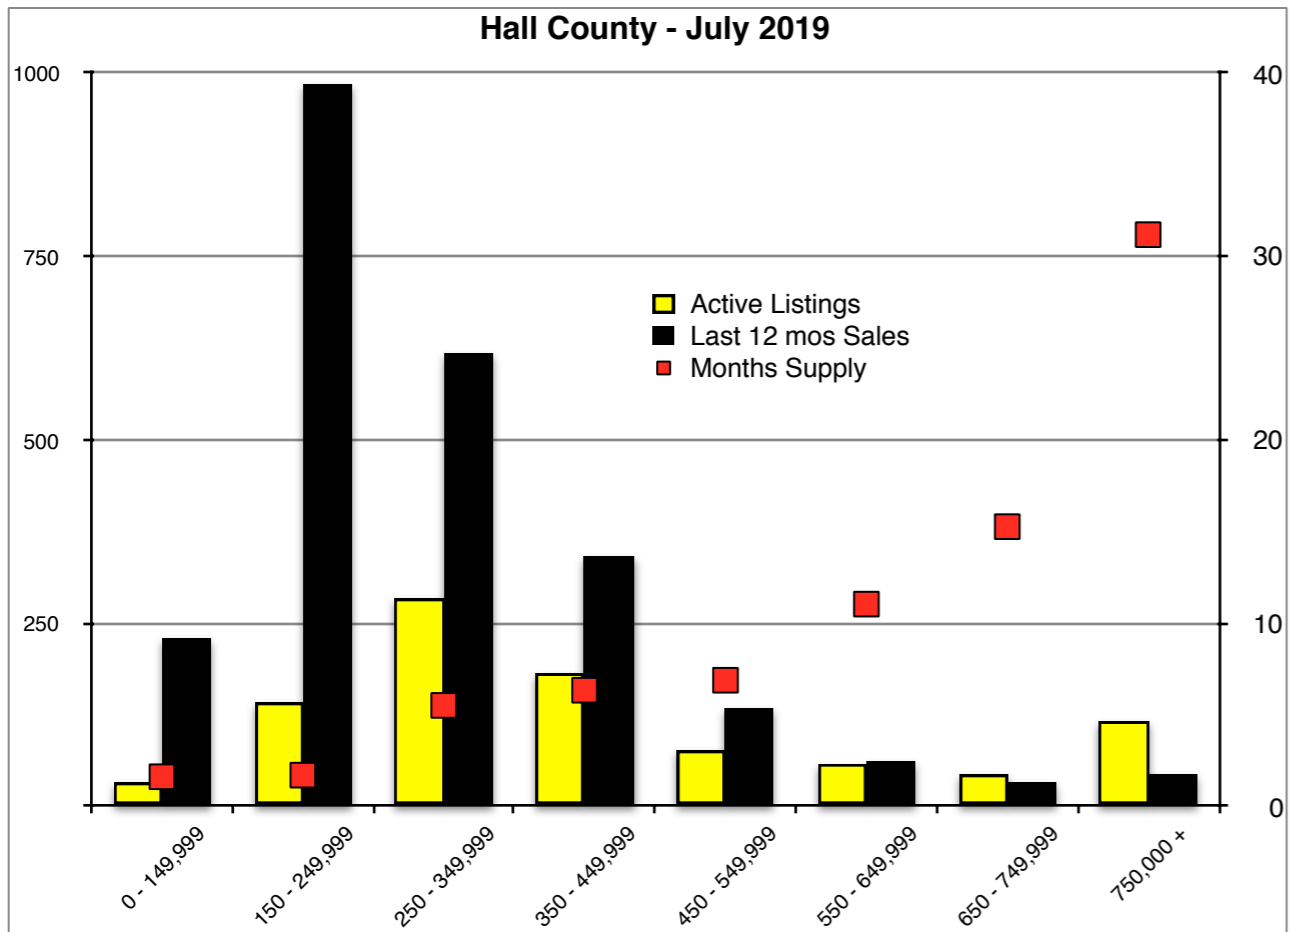

INDICATORS

JULY 2019

NORTH GEORGIA - July 2019

Banks County - July 2019

Barrow County - July 2019

Cherokee County - July 2019

Dawson County - July 2019

Forsyth County - July 2019

Gwinnett County - July 2019

Habersham County - July 2019

Rabun County - July 2019

Stephens County - July 2019

Walton County - July 2019

White County - July 2019