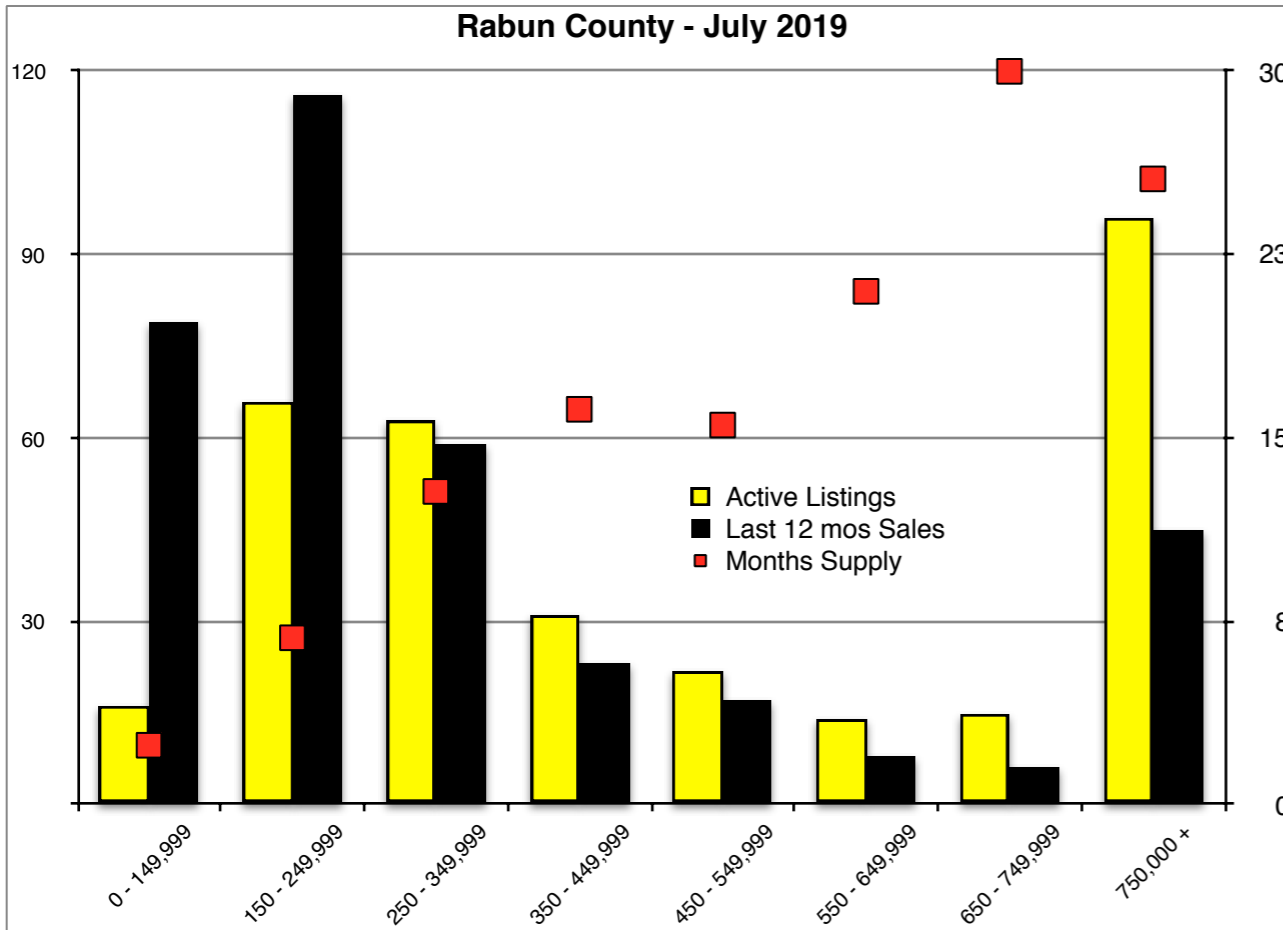

INDICATORS

JULY 2019

NORTH GEORGIA - July 2019

Banks County - July 2019

Barrow County - July 2019

Cherokee County - July 2019

Dawson County - July 2019

Forsyth County - July 2019

Gwinnett County - July 2019

Habersham County - July 2019

Rabun County - July 2019

Stephens County - July 2019

Walton County - July 2019

White County - July 2019