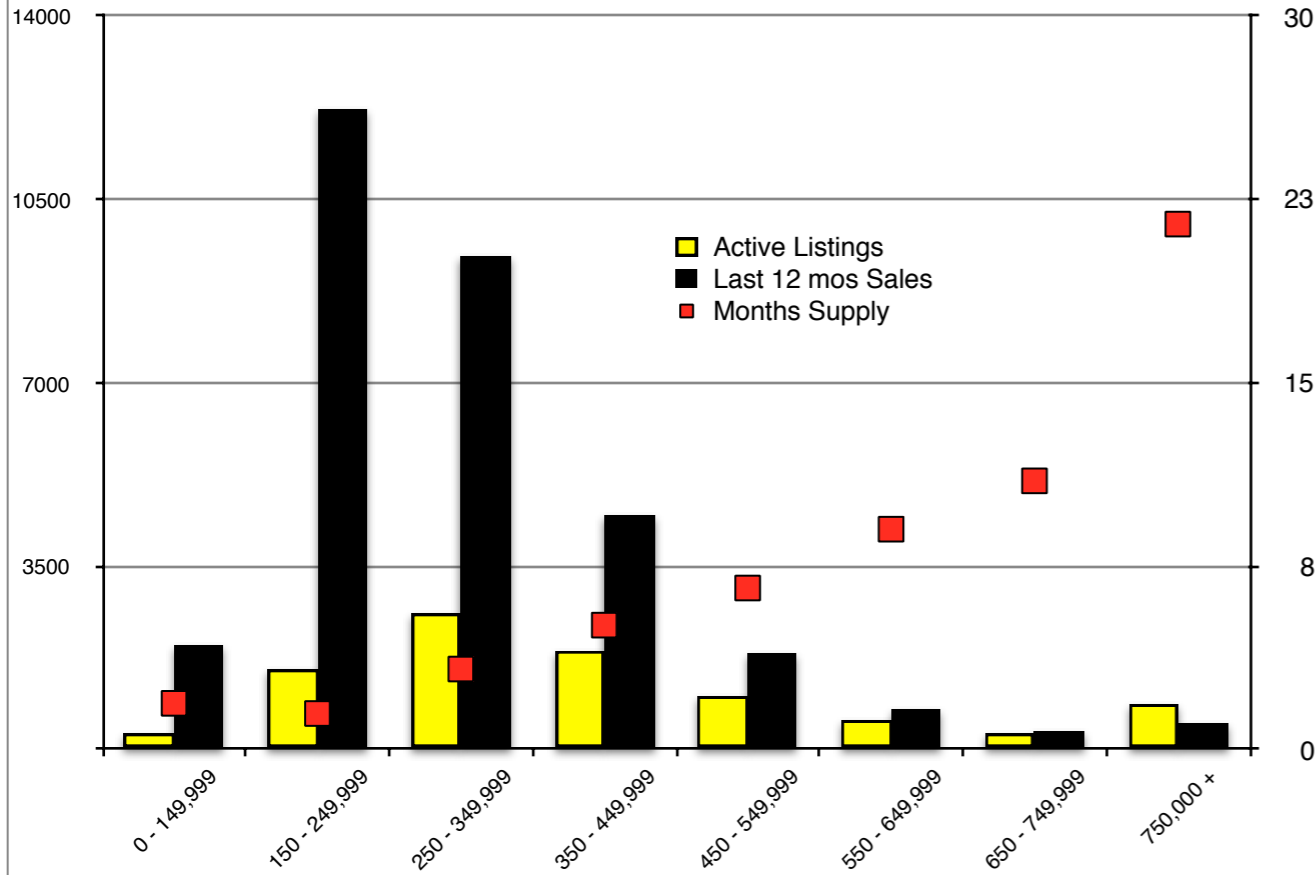

INDICATORS

JULY 2019

NORTH GEORGIA - July 2019

Banks County - July 2019

Barrow County - July 2019

Cherokee County - July 2019

Dawson County - July 2019

Forsyth County - July 2019

Gwinnett County - July 2019

Habersham County - July 2019

Rabun County - July 2019

Stephens County - July 2019

Walton County - July 2019

White County - July 2019