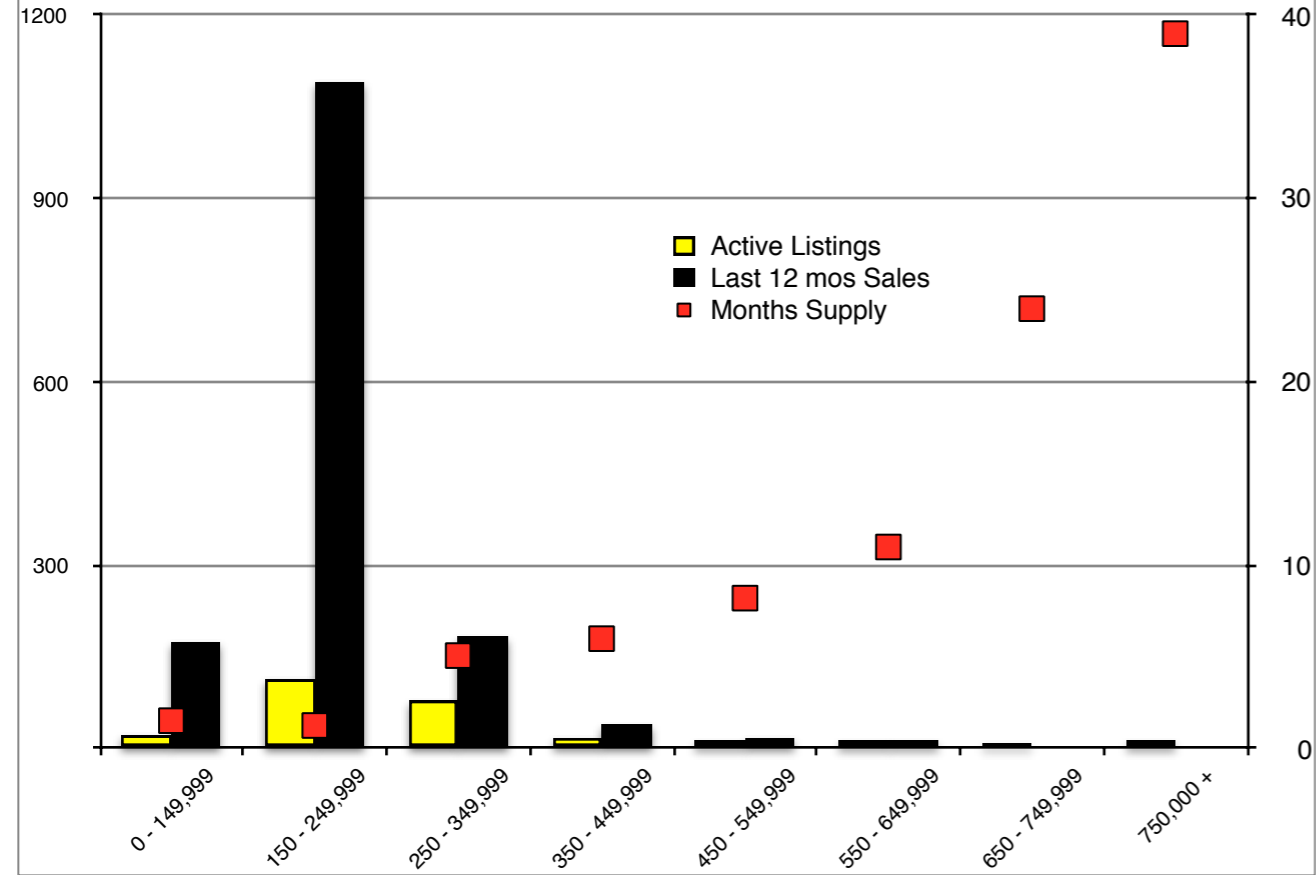

INDICATORS

JULY 2019

NORTH GEORGIA - July 2019

Banks County - July 2019

Barrow County - July 2019

Cherokee County - July 2019

Dawson County - July 2019

Forsyth County - July 2019

Gwinnett County - July 2019

Habersham County - July 2019

Rabun County - July 2019

Stephens County - July 2019

Walton County - July 2019

White County - July 2019