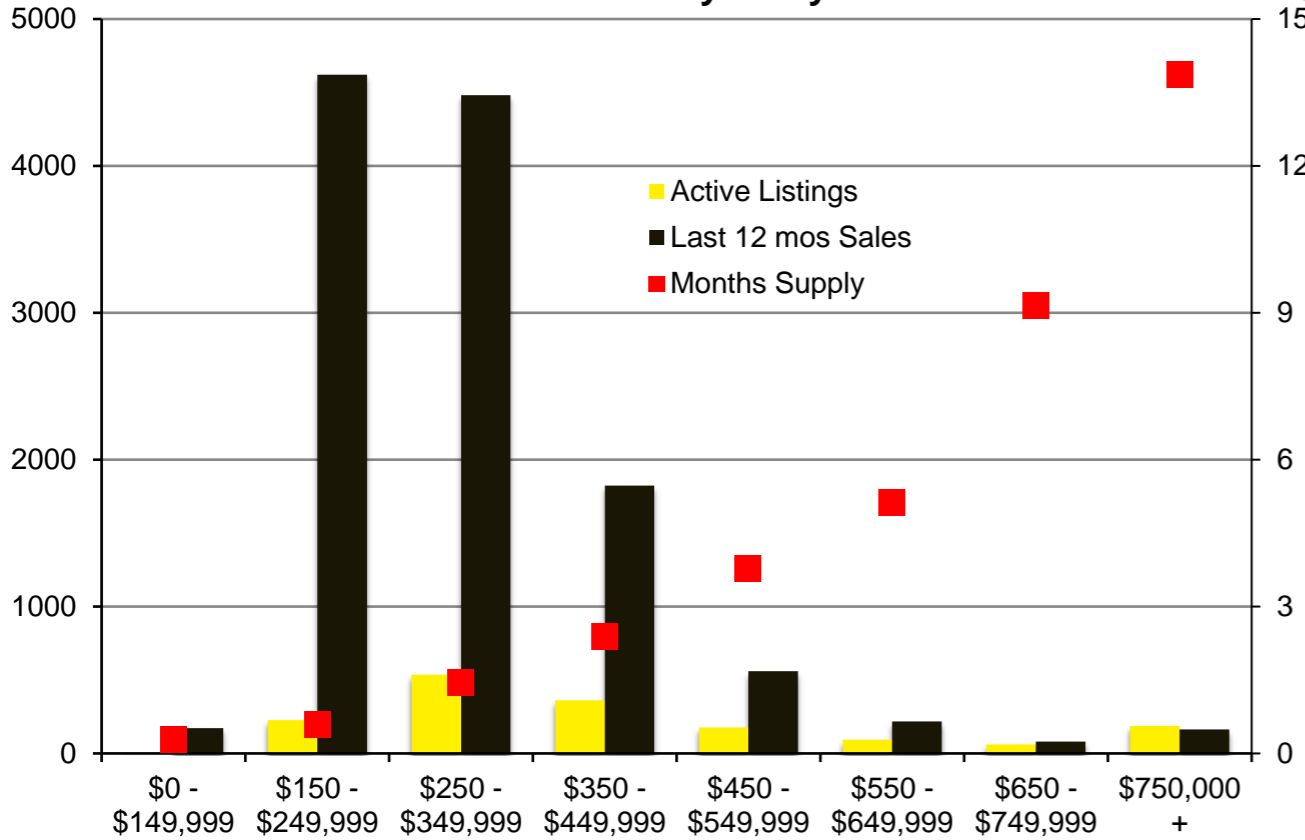

N INDICATORS

JULY 2020

NORTH GEORGIA – JULY 2020

Banks County - July 2020

Barrow County - July 2020

Cherokee County - July 2020

Dawson County - July 2020

Forsyth County - July 2020

Franklin County - July 2020

Gwinnett County - July 2020

Habersham County - July 2020

Hall County - July 2020

Jackson County - July 2020

Lumpkin County - July 2020

Pickens County - July 2020

Rabun County - July 2020

Stephens County - July 2020

Walton County - July 2020

White County - June 2020