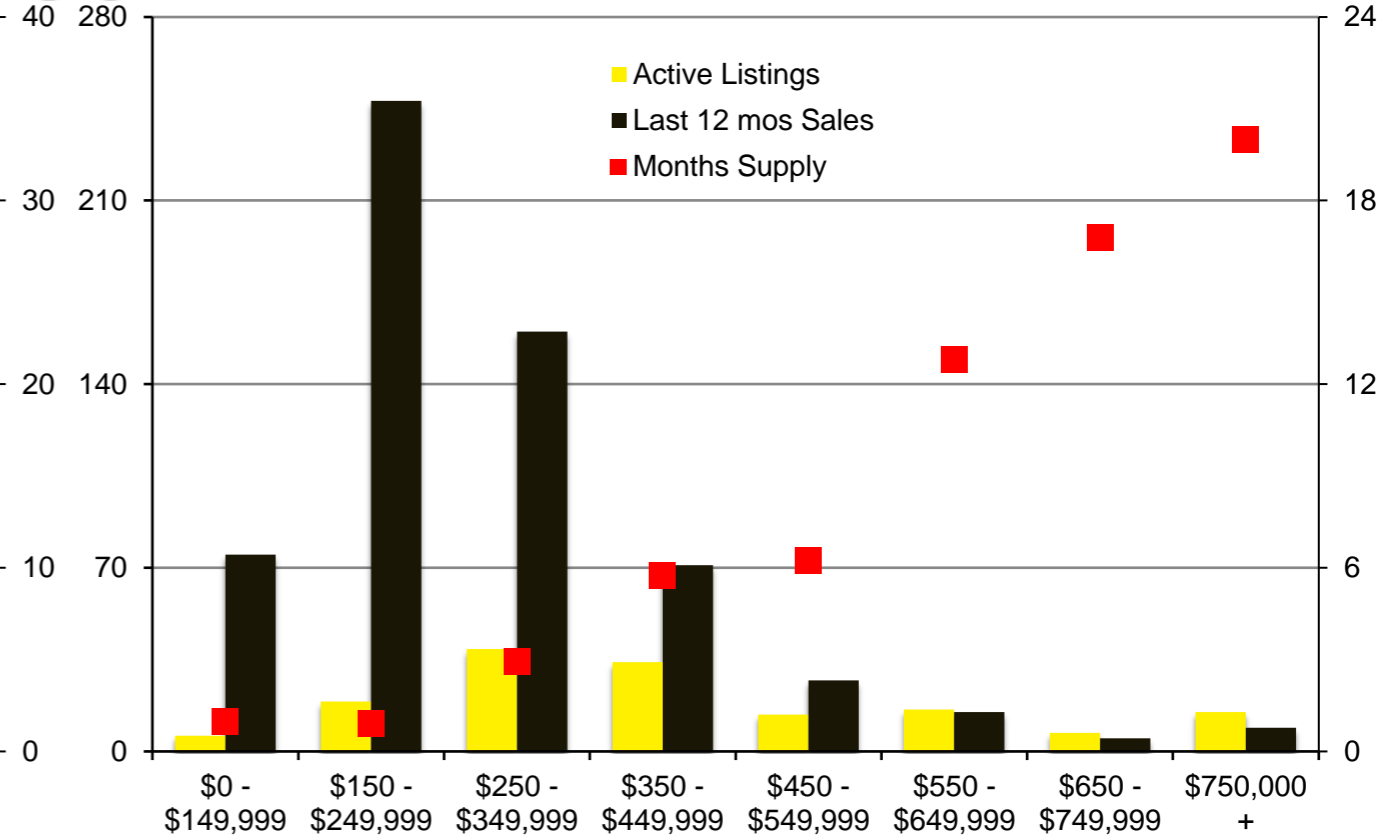

N INDICATORS

JULY 2020

NORTH GEORGIA – JULY 2020

Banks County - July 2020

Barrow County - July 2020

Cherokee County - July 2020

Dawson County - July 2020

Forsyth County - July 2020

Franklin County - July 2020

Gwinnett County - July 2020

Habersham County - July 2020

Hall County - July 2020

Jackson County - July 2020

Lumpkin County - July 2020

Pickens County - July 2020

Rabun County - July 2020

Stephens County - July 2020

Walton County - July 2020

White County - June 2020