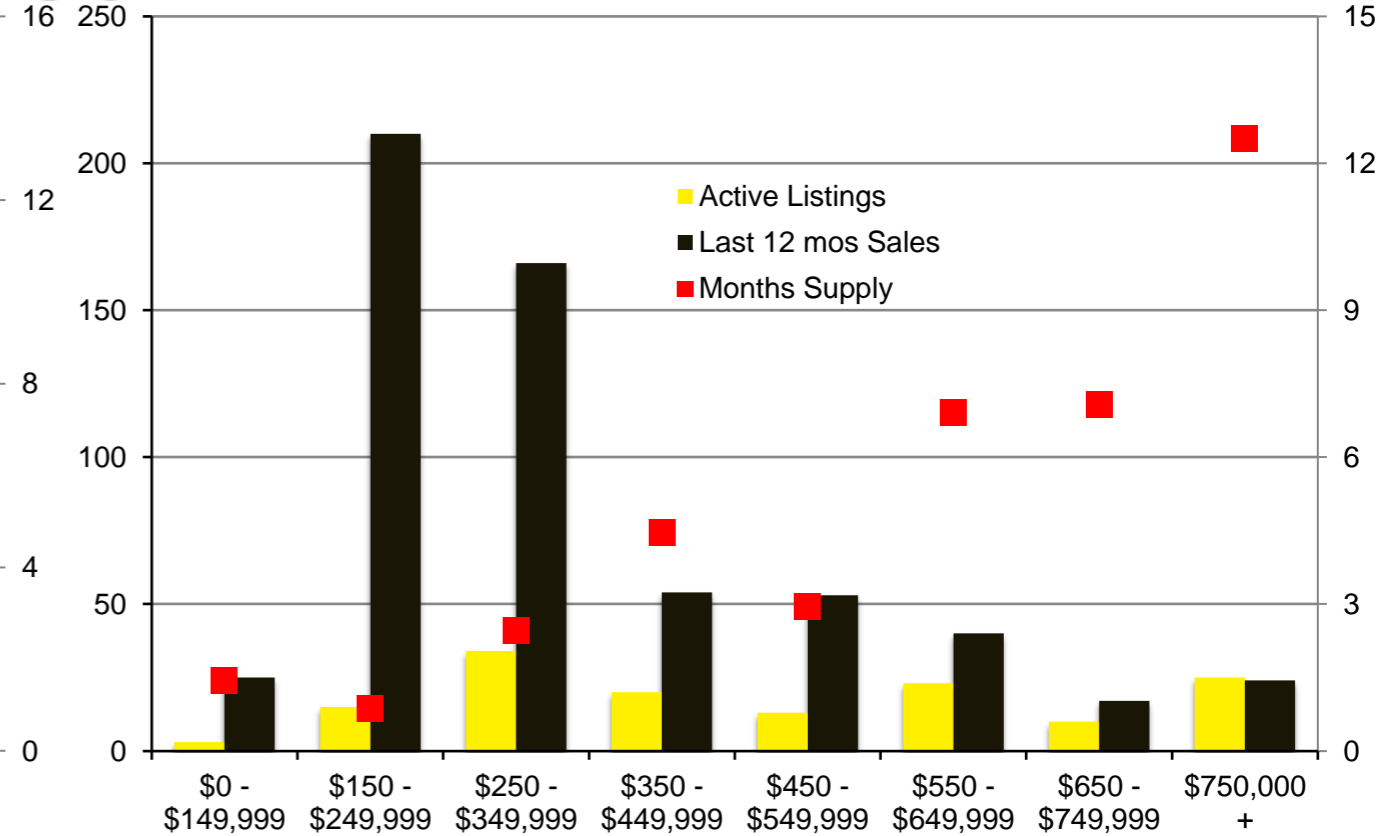

N INDICATORS

JULY 2020

NORTH GEORGIA – JULY 2020

Banks County - July 2020

Barrow County - July 2020

Cherokee County - July 2020

Dawson County - July 2020

Forsyth County - July 2020

Franklin County - July 2020

Gwinnett County - July 2020

Habersham County - July 2020

Hall County - July 2020

Jackson County - July 2020

Lumpkin County - July 2020

Pickens County - July 2020

Rabun County - July 2020

Stephens County - July 2020

Walton County - July 2020

White County - June 2020