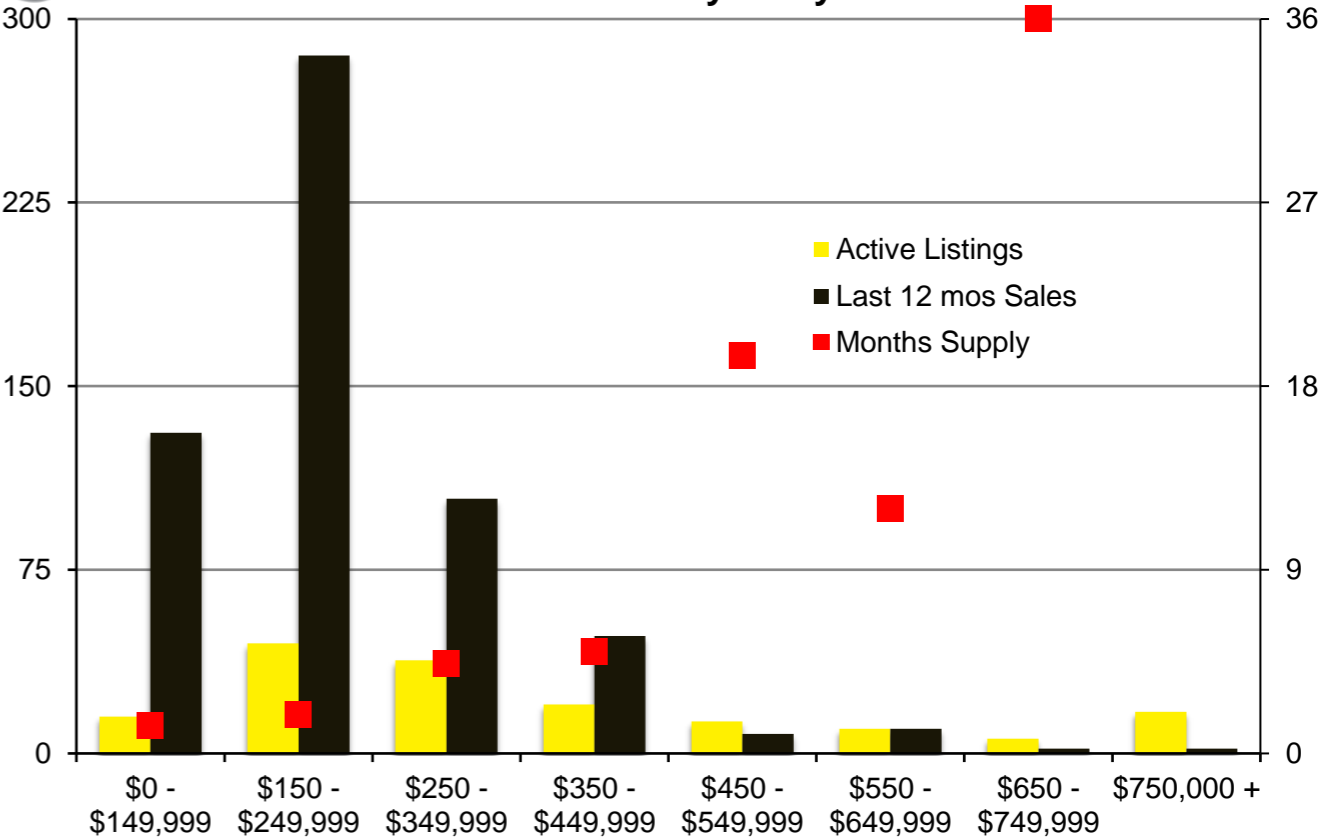

N INDICATORS

JULY 2020

NORTH GEORGIA – JULY 2020

Banks County - July 2020

Barrow County - July 2020

Cherokee County - July 2020

Dawson County - July 2020

Forsyth County - July 2020

Franklin County - July 2020

Gwinnett County - July 2020

Habersham County - July 2020

Hall County - July 2020

Jackson County - July 2020

Lumpkin County - July 2020

Pickens County - July 2020

Rabun County - July 2020

Stephens County - July 2020

Walton County - July 2020

White County - June 2020