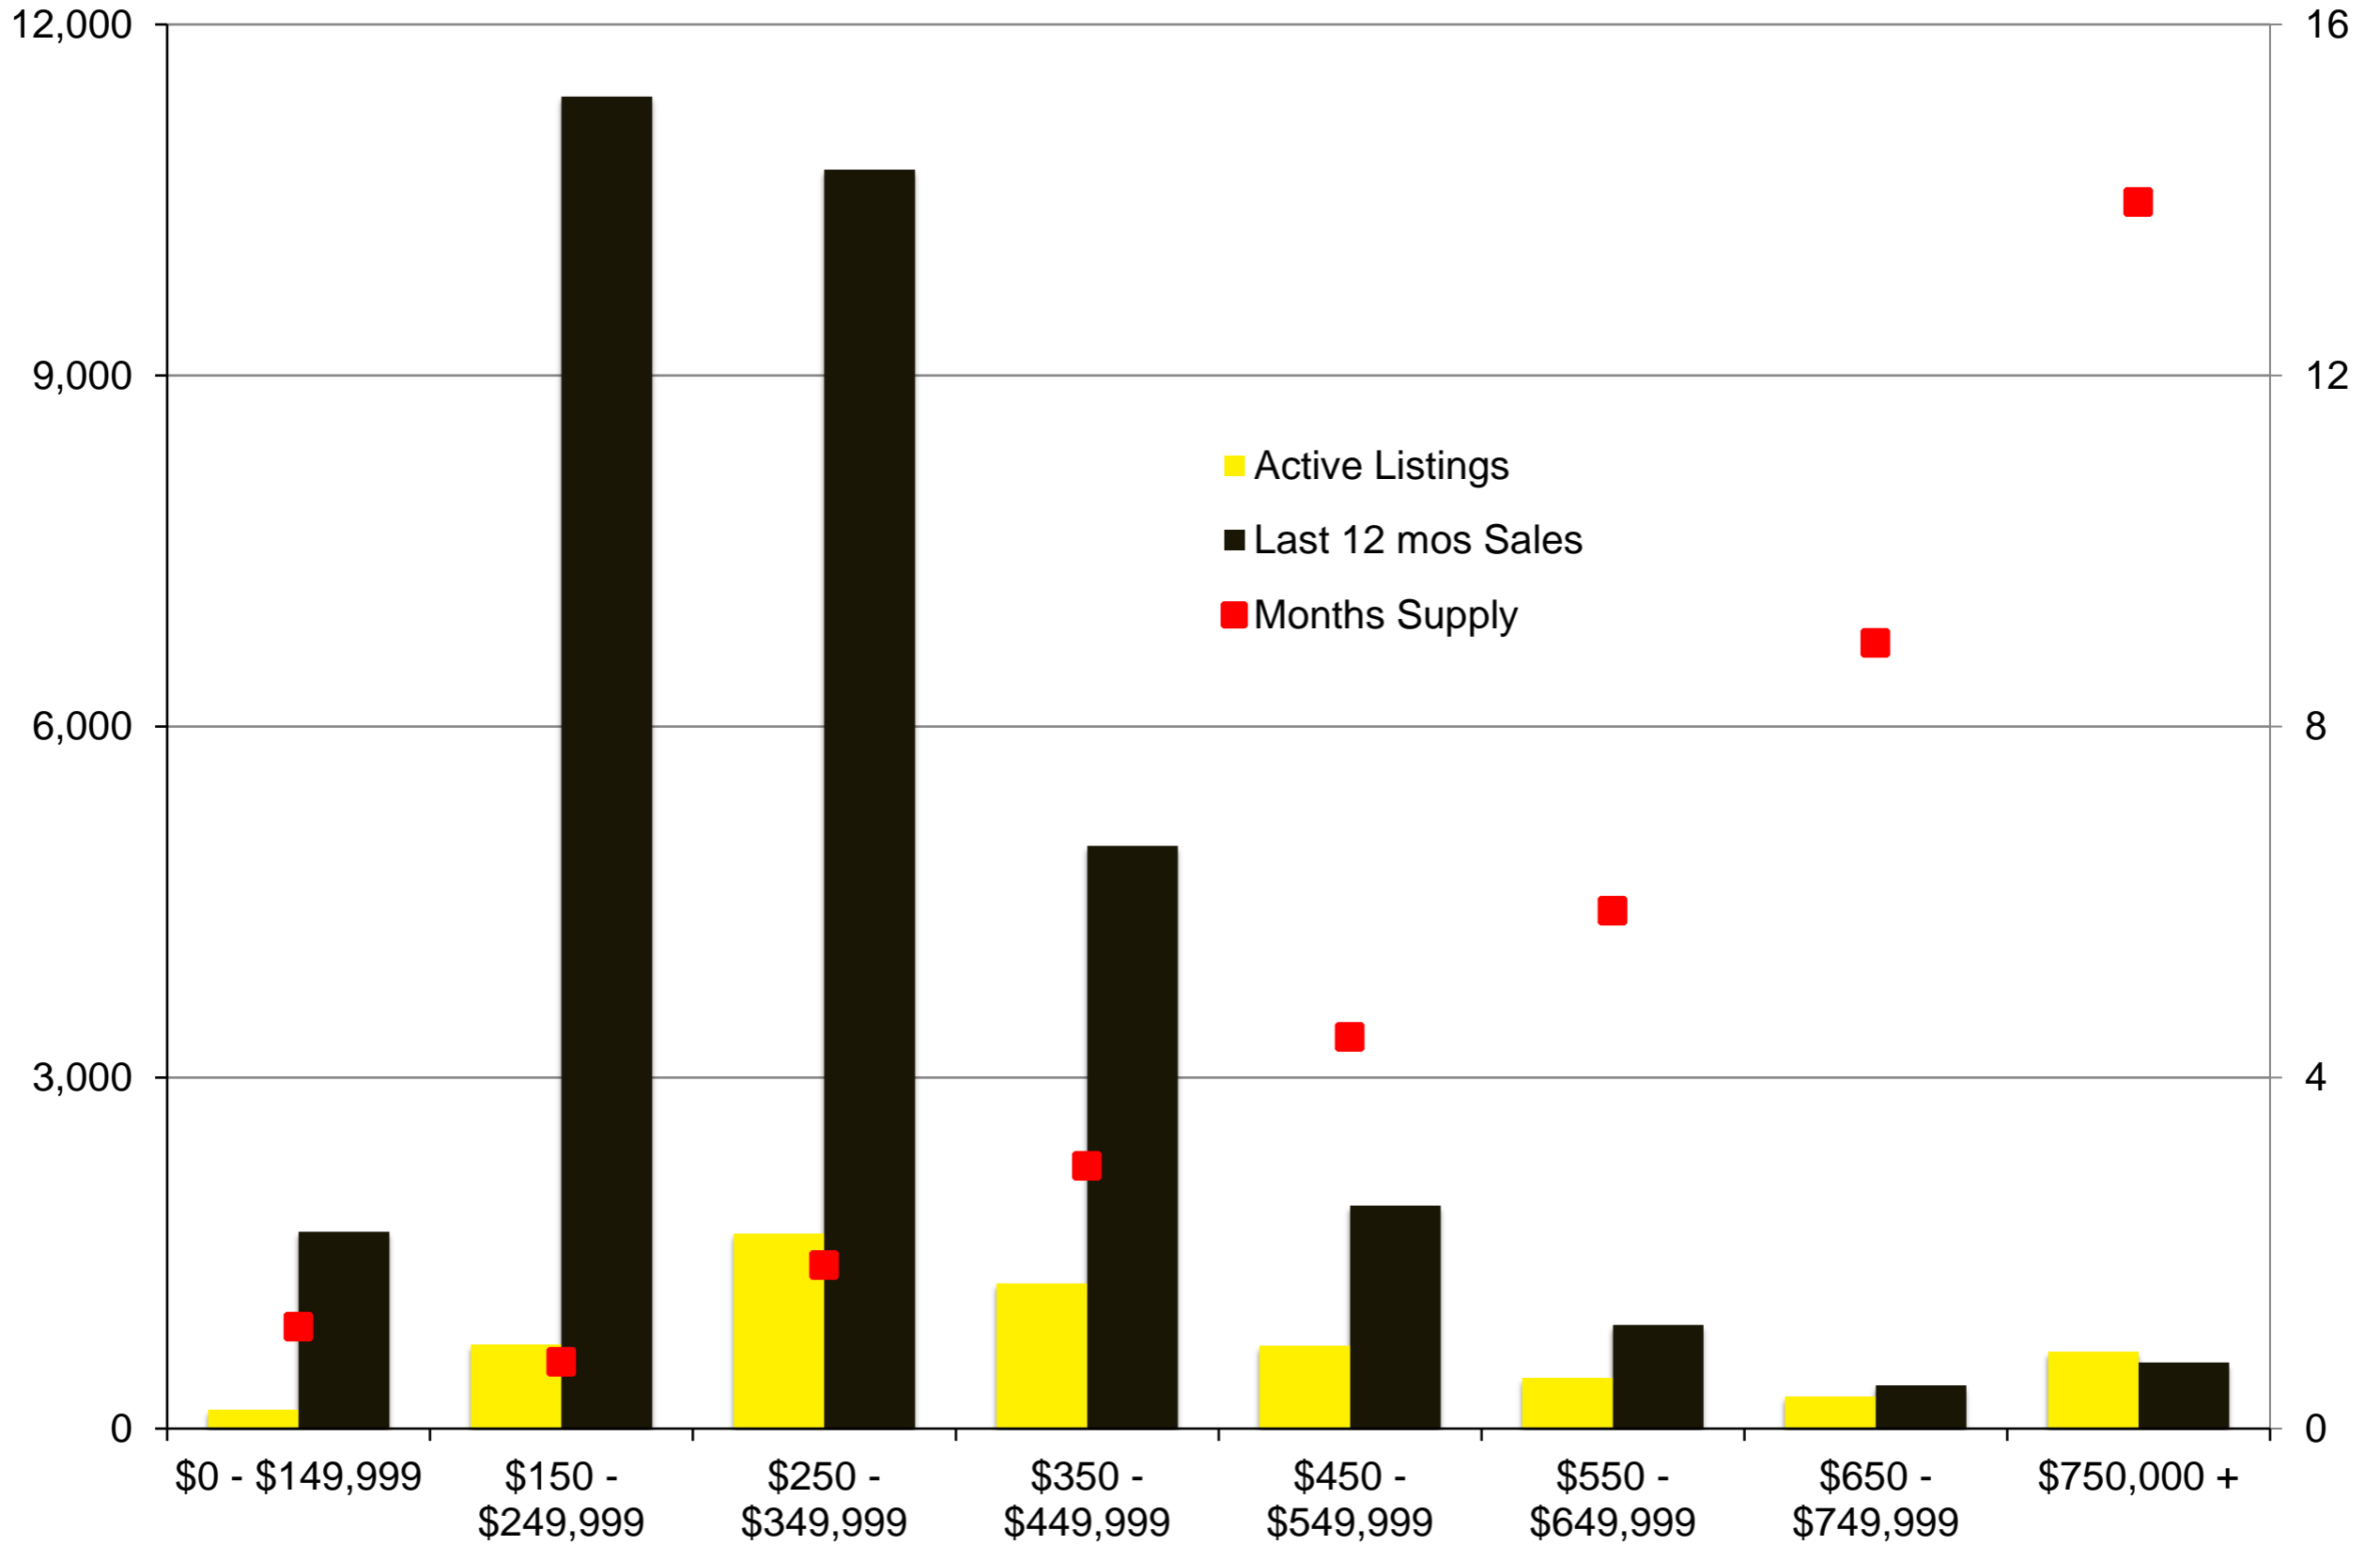

N INDICATORS

JULY 2020

NORTH GEORGIA – JULY 2020

Banks County - July 2020

Barrow County - July 2020

Cherokee County - July 2020

Dawson County - July 2020

Forsyth County - July 2020

Franklin County - July 2020

Gwinnett County - July 2020

Habersham County - July 2020

Hall County - July 2020

Jackson County - July 2020

Lumpkin County - July 2020

Pickens County - July 2020

Rabun County - July 2020

Stephens County - July 2020

Walton County - July 2020

White County - June 2020