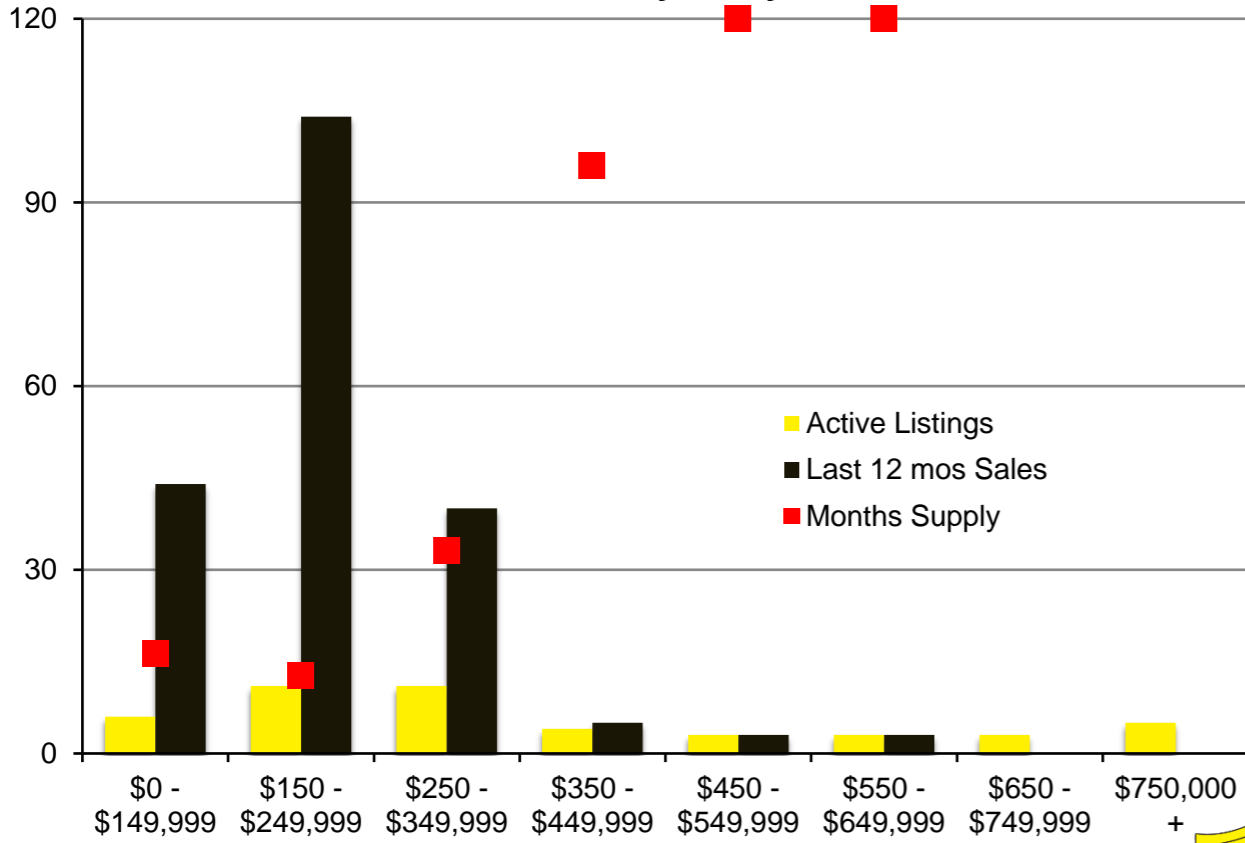

N INDICATORS

JULY 2020

NORTH GEORGIA – JULY 2020

Banks County - July 2020

Barrow County - July 2020

Cherokee County - July 2020

Dawson County - July 2020

Forsyth County - July 2020

Franklin County - July 2020

Gwinnett County - July 2020

Habersham County - July 2020

Hall County - July 2020

Jackson County - July 2020

Lumpkin County - July 2020

Pickens County - July 2020

Rabun County - July 2020

Stephens County - July 2020

Walton County - July 2020

White County - June 2020