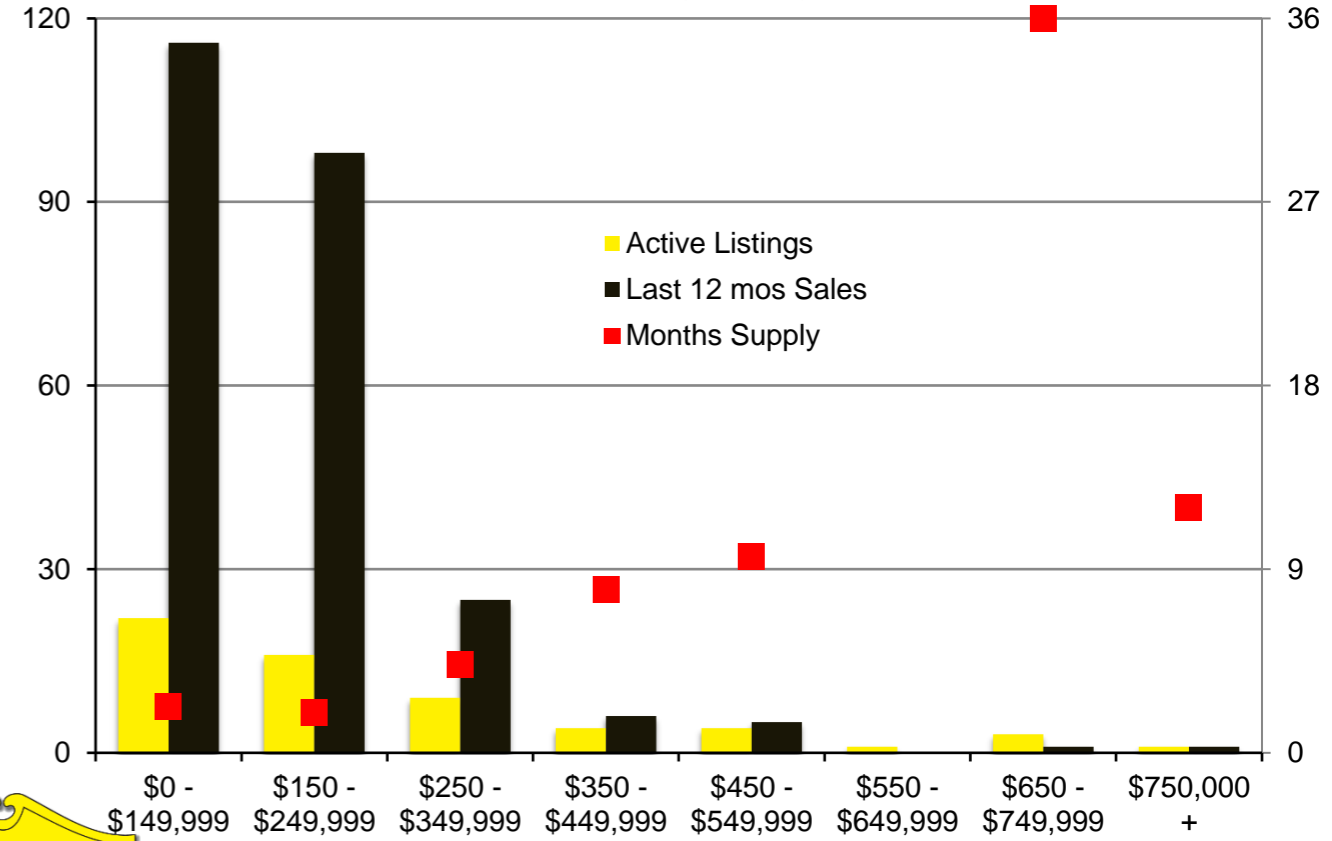

N INDICATORS

JULY 2020

NORTH GEORGIA – JULY 2020

Banks County - July 2020

Barrow County - July 2020

Cherokee County - July 2020

Dawson County - July 2020

Forsyth County - July 2020

Franklin County - July 2020

Gwinnett County - July 2020

Habersham County - July 2020

Hall County - July 2020

Jackson County - July 2020

Lumpkin County - July 2020

Pickens County - July 2020

Rabun County - July 2020

Stephens County - July 2020

Walton County - July 2020

White County - June 2020