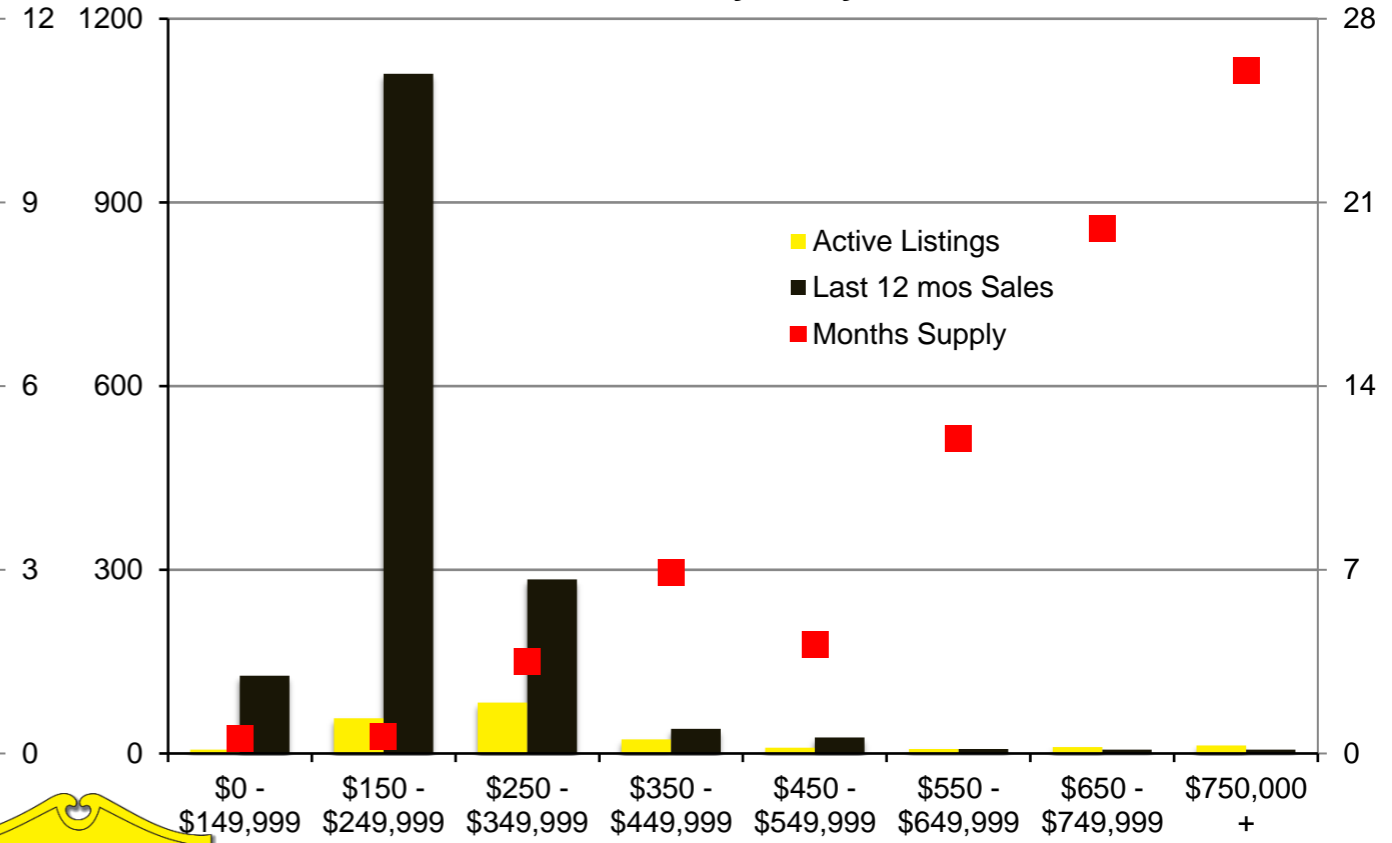

N INDICATORS

JULY 2020

NORTH GEORGIA – JULY 2020

Banks County - July 2020

Barrow County - July 2020

Cherokee County - July 2020

Dawson County - July 2020

Forsyth County - July 2020

Franklin County - July 2020

Gwinnett County - July 2020

Habersham County - July 2020

Hall County - July 2020

Jackson County - July 2020

Lumpkin County - July 2020

Pickens County - July 2020

Rabun County - July 2020

Stephens County - July 2020

Walton County - July 2020

White County - June 2020