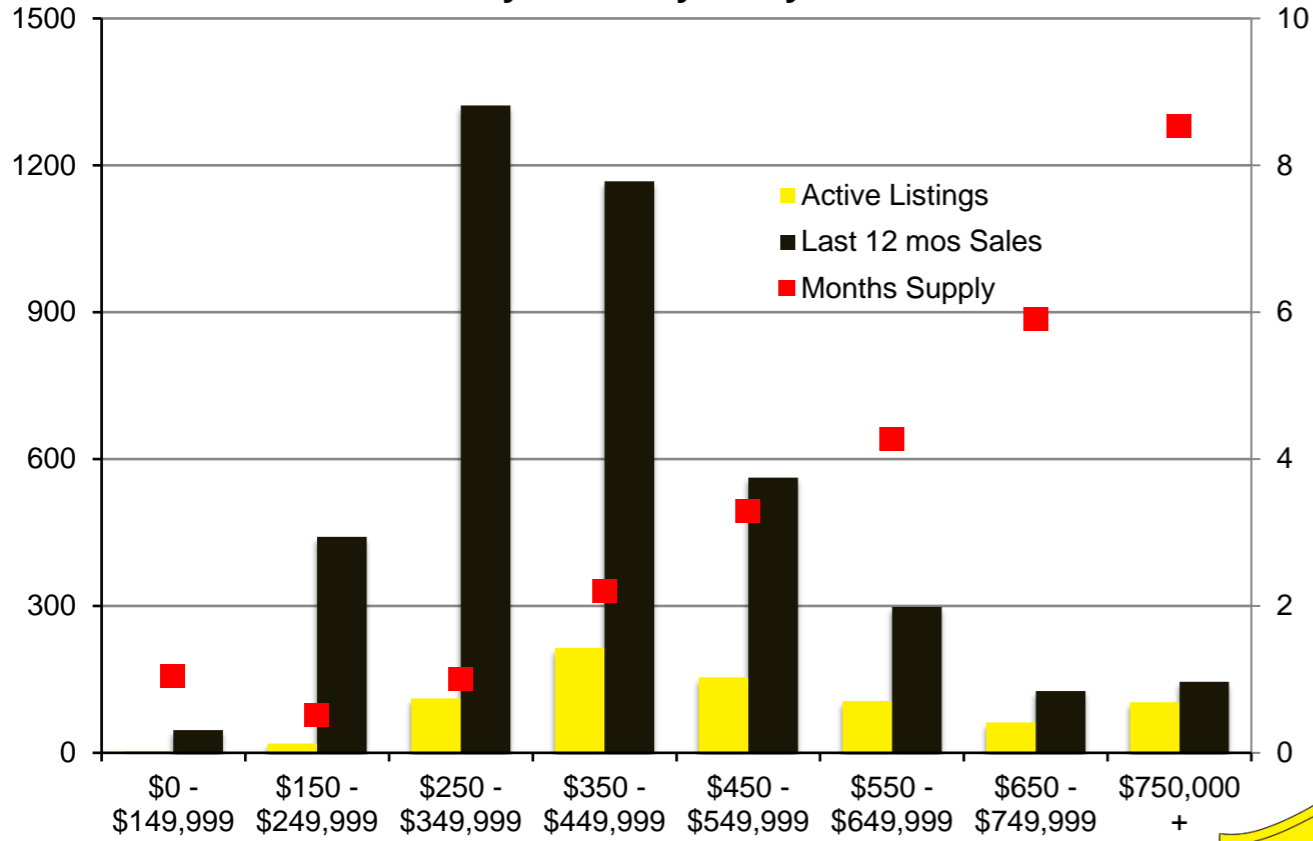

N INDICATORS

JULY 2020

NORTH GEORGIA – JULY 2020

Banks County - July 2020

Barrow County - July 2020

Cherokee County - July 2020

Dawson County - July 2020

Forsyth County - July 2020

Franklin County - July 2020

Gwinnett County - July 2020

Habersham County - July 2020

Hall County - July 2020

Jackson County - July 2020

Lumpkin County - July 2020

Pickens County - July 2020

Rabun County - July 2020

Stephens County - July 2020

Walton County - July 2020

White County - June 2020