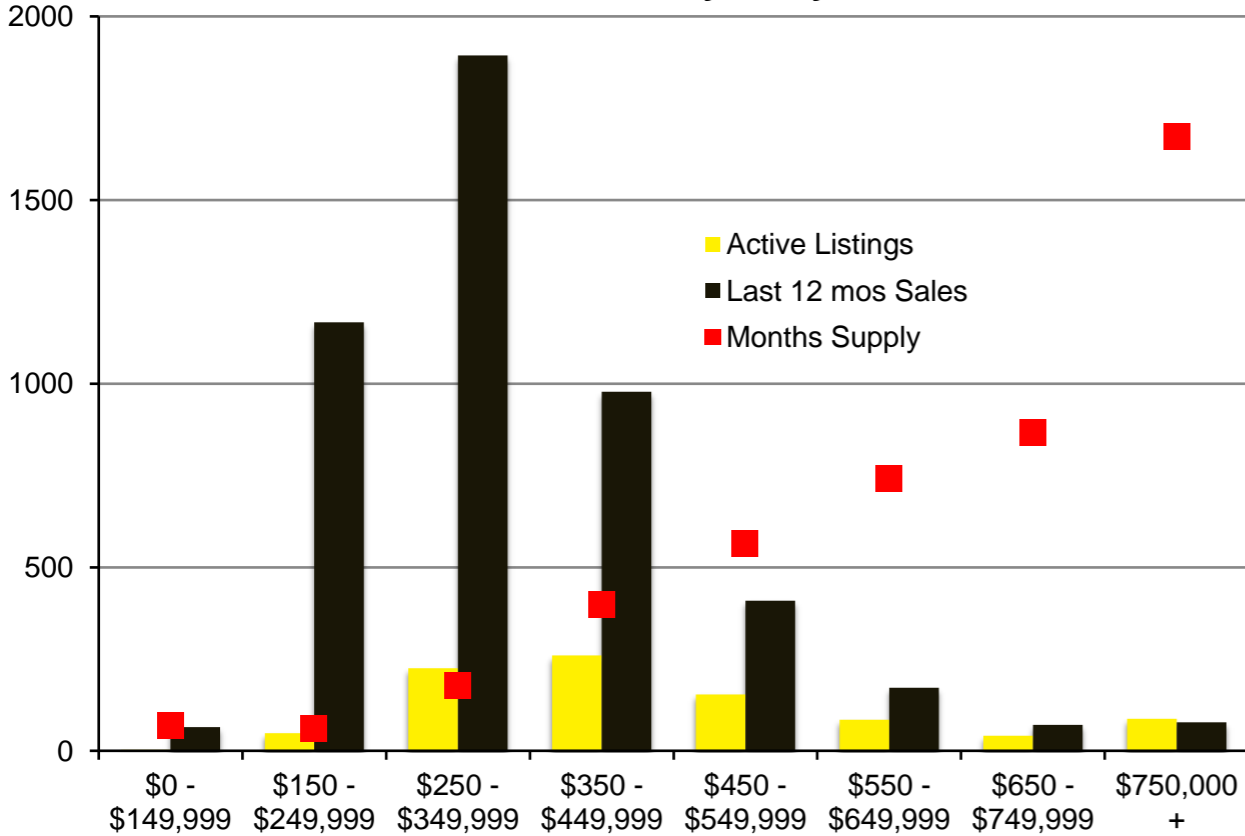

N INDICATORS

JULY 2020

NORTH GEORGIA – JULY 2020

Banks County - July 2020

Barrow County - July 2020

Cherokee County - July 2020

Dawson County - July 2020

Forsyth County - July 2020

Franklin County - July 2020

Gwinnett County - July 2020

Habersham County - July 2020

Hall County - July 2020

Jackson County - July 2020

Lumpkin County - July 2020

Pickens County - July 2020

Rabun County - July 2020

Stephens County - July 2020

Walton County - July 2020

White County - June 2020