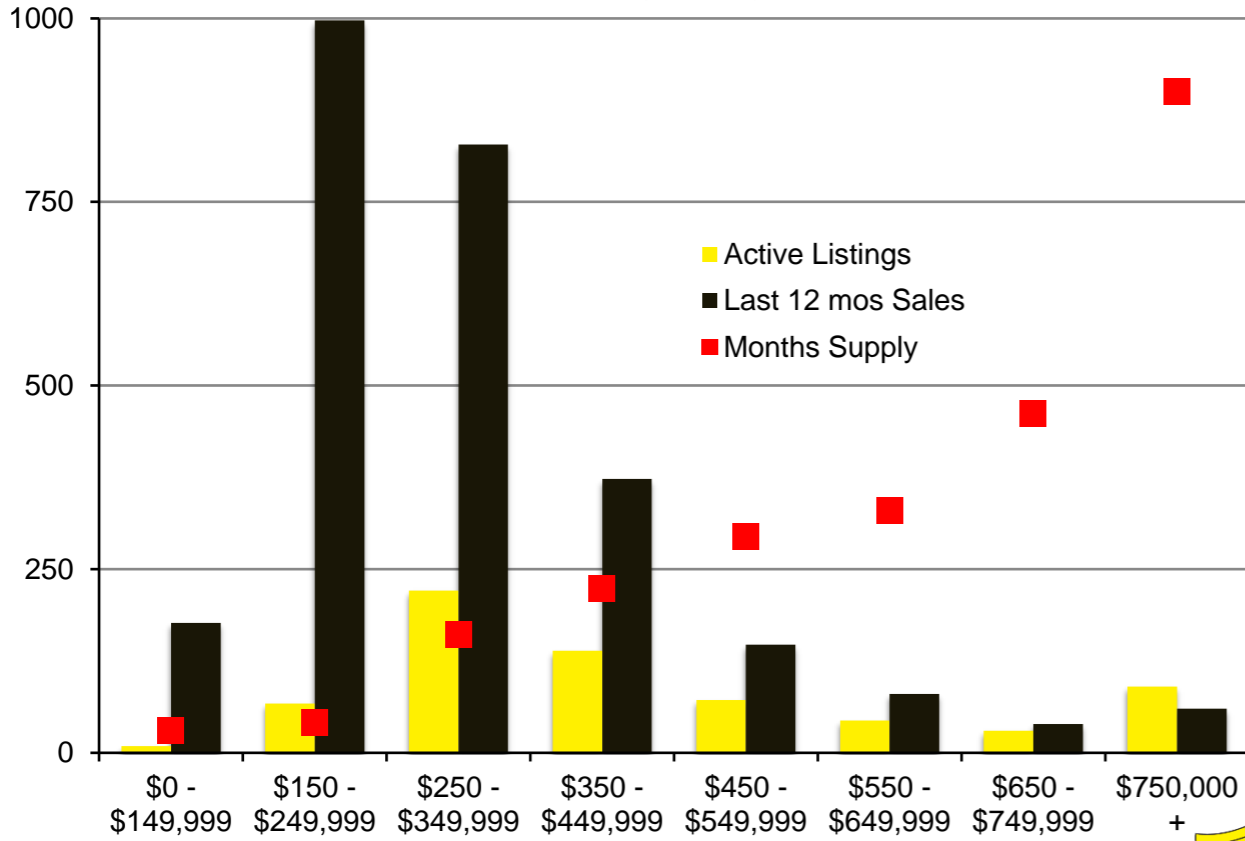

N INDICATORS

JULY 2020

NORTH GEORGIA – JULY 2020

Banks County - July 2020

Barrow County - July 2020

Cherokee County - July 2020

Dawson County - July 2020

Forsyth County - July 2020

Franklin County - July 2020

Gwinnett County - July 2020

Habersham County - July 2020

Hall County - July 2020

Jackson County - July 2020

Lumpkin County - July 2020

Pickens County - July 2020

Rabun County - July 2020

Stephens County - July 2020

Walton County - July 2020

White County - June 2020