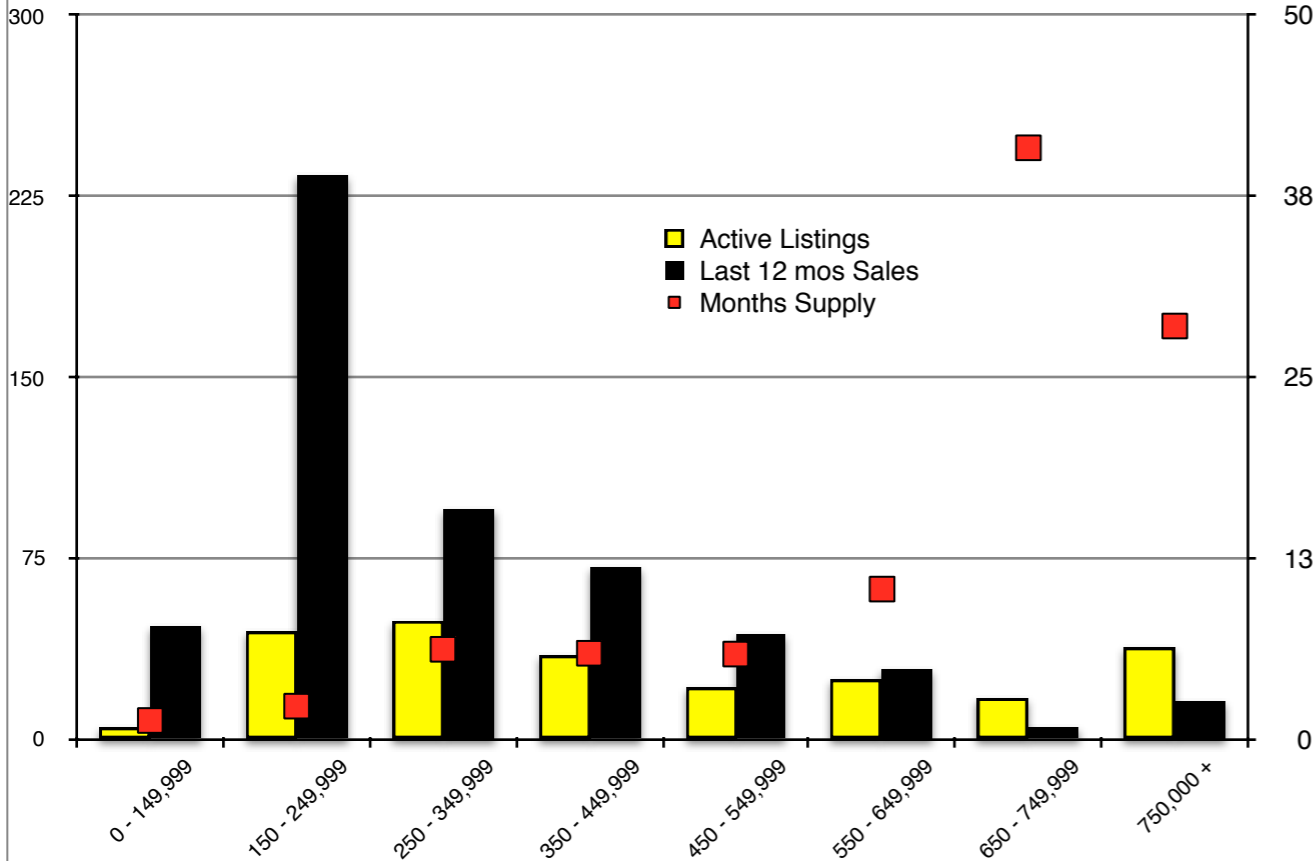

INDICATORS

JUNE 2018

NORTH GEORGIA - June 2018

Banks County - June 2018

Barrow County - June 2018

Cherokee County - June 2018

Dawson County - June 2018

Forsyth County - June 2018

Gwinnett County - June 2018

Habersham County - June 2018

Hall County - June 2018

Jackson County - June 2018

Lumpkin County - June 2018

Pickens County - June 2018

Rabun County - June 2018

Stephens County - June 2018

Walton County - June 2018

White County - June 2018