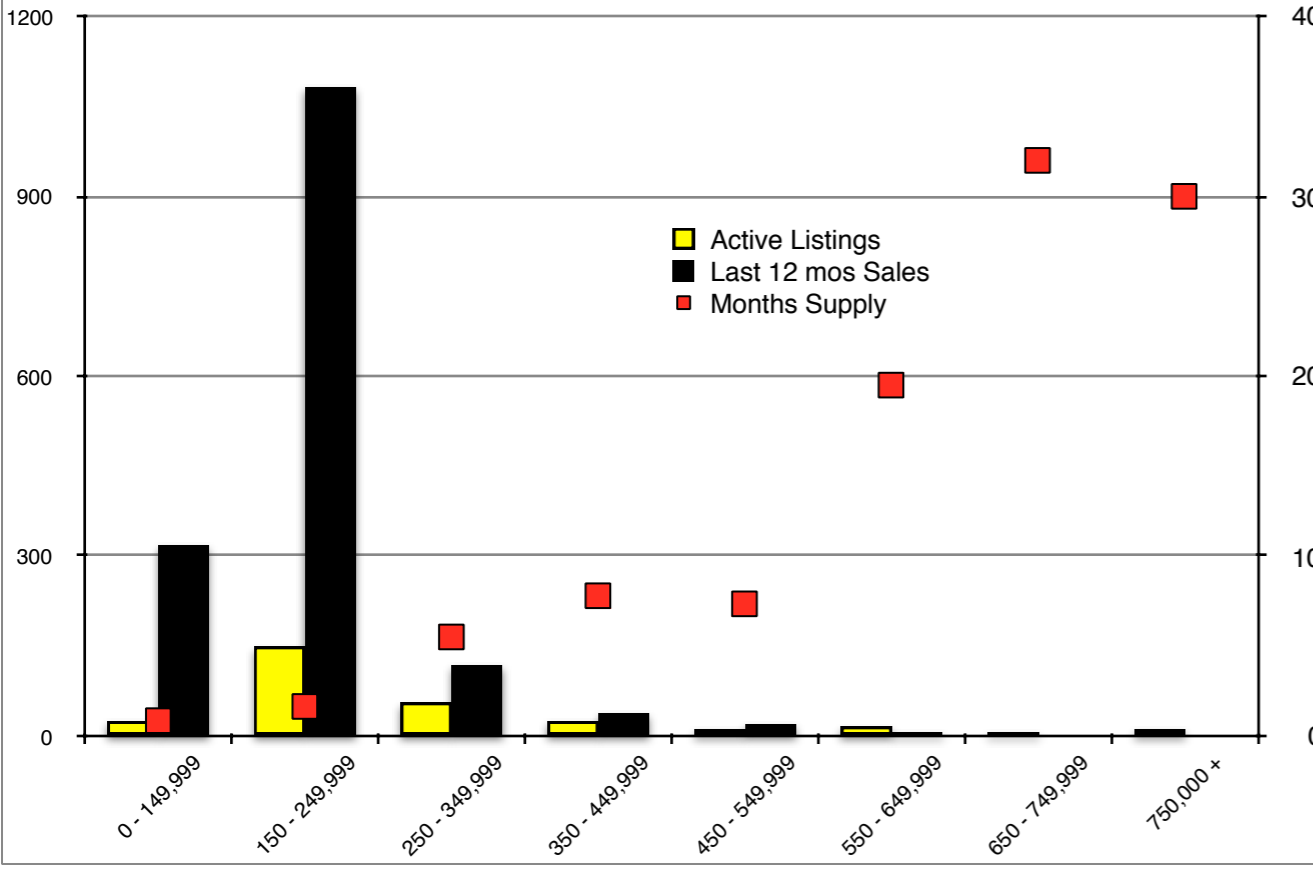

INDICATORS

JUNE 2018

NORTH GEORGIA - June 2018

Banks County - June 2018

Barrow County - June 2018

Cherokee County - June 2018

Dawson County - June 2018

Forsyth County - June 2018

Gwinnett County - June 2018

Habersham County - June 2018

Hall County - June 2018

Jackson County - June 2018

Lumpkin County - June 2018

Pickens County - June 2018

Rabun County - June 2018

Stephens County - June 2018

Walton County - June 2018

White County - June 2018