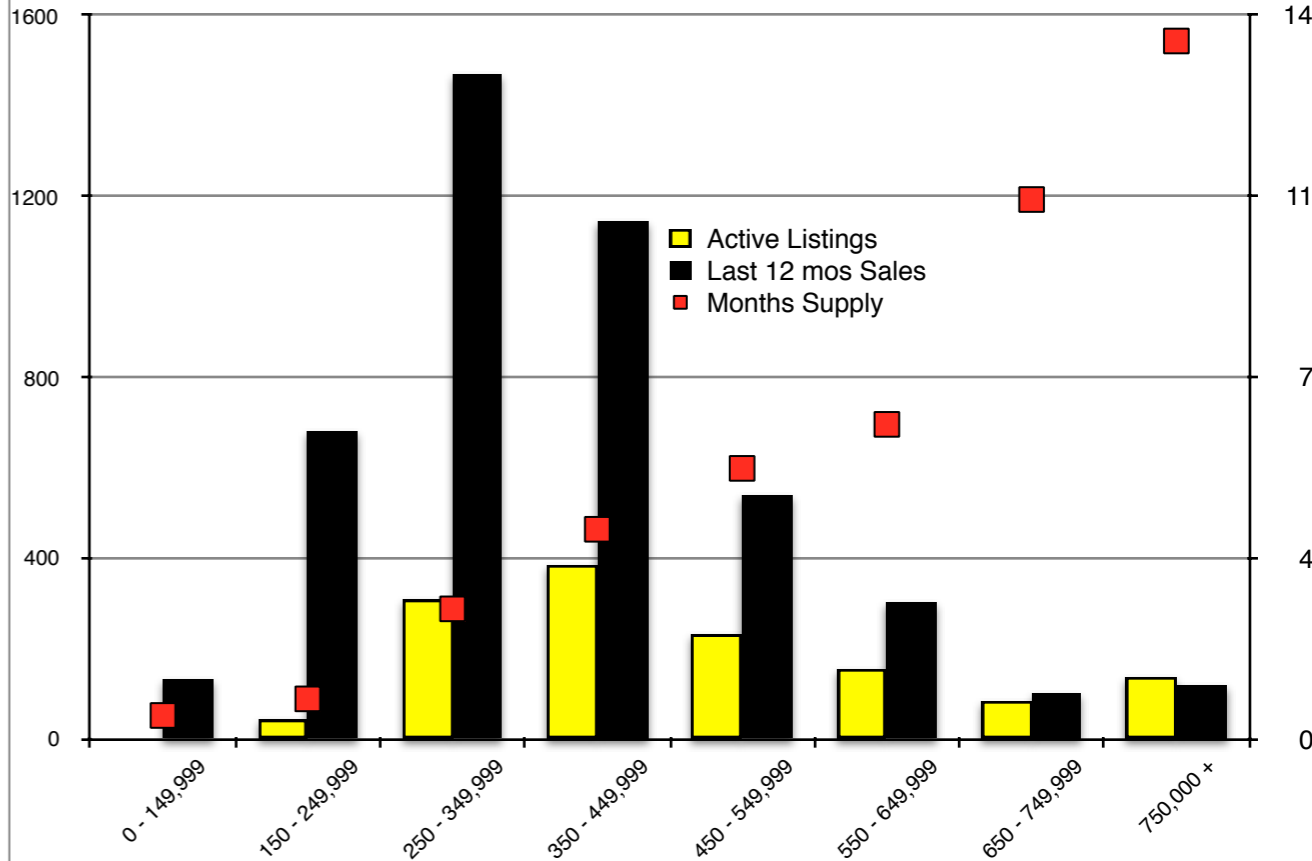

INDICATORS

JUNE 2018

NORTH GEORGIA - June 2018

Banks County - June 2018

Barrow County - June 2018

Cherokee County - June 2018

Dawson County - June 2018

Forsyth County - June 2018

Gwinnett County - June 2018

Habersham County - June 2018

Hall County - June 2018

Jackson County - June 2018

Lumpkin County - June 2018

Pickens County - June 2018

Rabun County - June 2018

Stephens County - June 2018

Walton County - June 2018

White County - June 2018