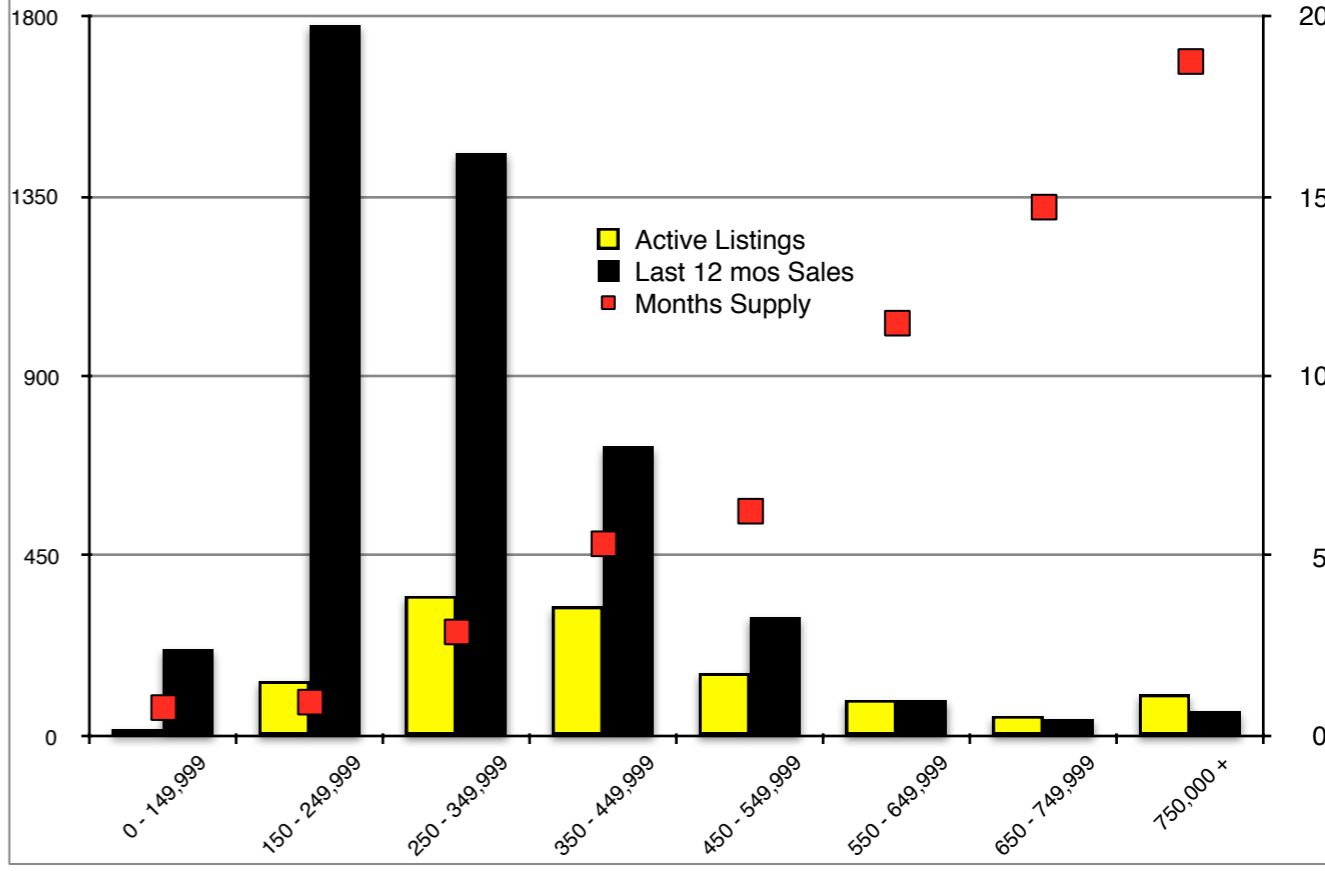

INDICATORS

JUNE 2018

NORTH GEORGIA - June 2018

Banks County - June 2018

Barrow County - June 2018

Cherokee County - June 2018

Dawson County - June 2018

Forsyth County - June 2018

Gwinnett County - June 2018

Habersham County - June 2018

Hall County - June 2018

Jackson County - June 2018

Lumpkin County - June 2018

Pickens County - June 2018

Rabun County - June 2018

Stephens County - June 2018

Walton County - June 2018

White County - June 2018