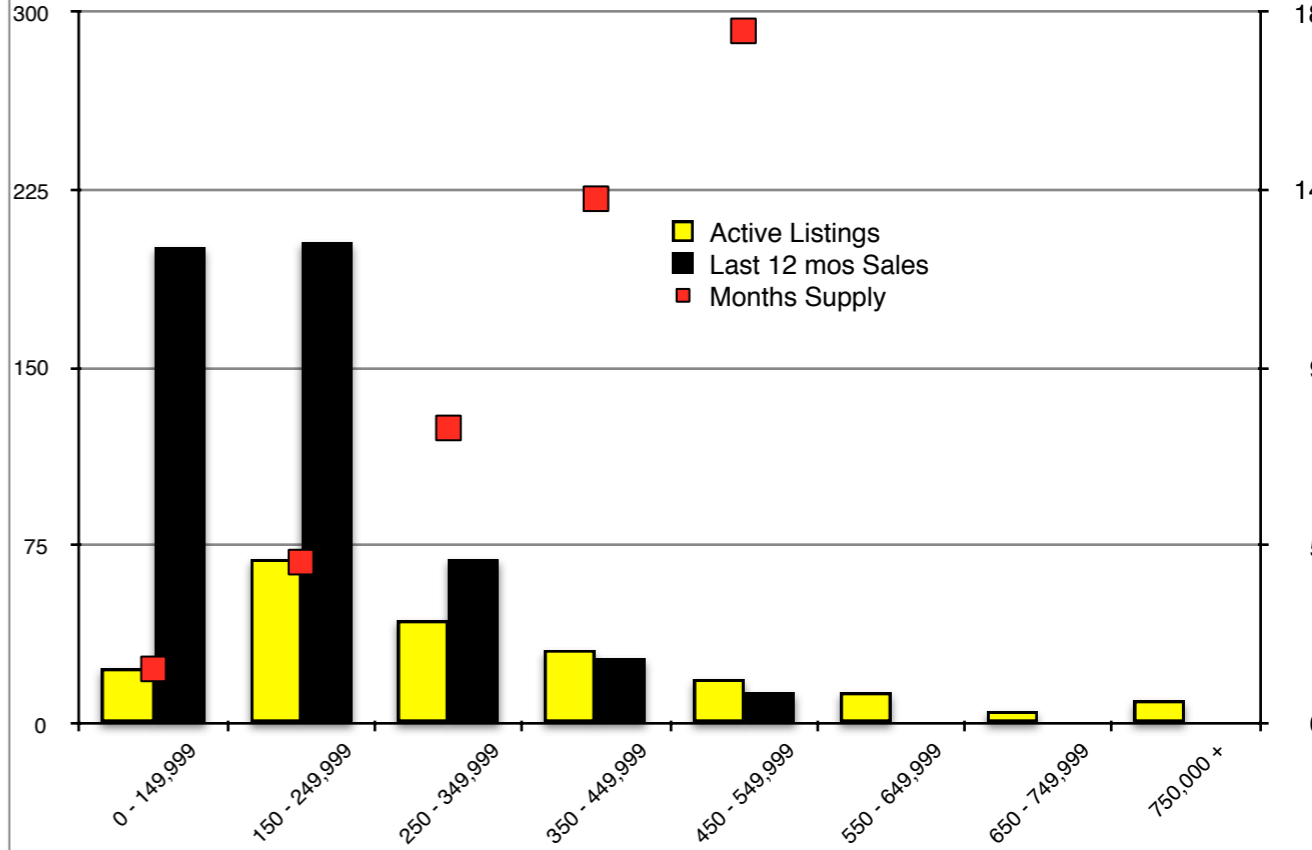

INDICATORS

JUNE 2018

NORTH GEORGIA - June 2018

Banks County - June 2018

Barrow County - June 2018

Cherokee County - June 2018

Dawson County - June 2018

Forsyth County - June 2018

Gwinnett County - June 2018

Habersham County - June 2018

Hall County - June 2018

Jackson County - June 2018

Lumpkin County - June 2018

Pickens County - June 2018

Rabun County - June 2018

Stephens County - June 2018

Walton County - June 2018

White County - June 2018