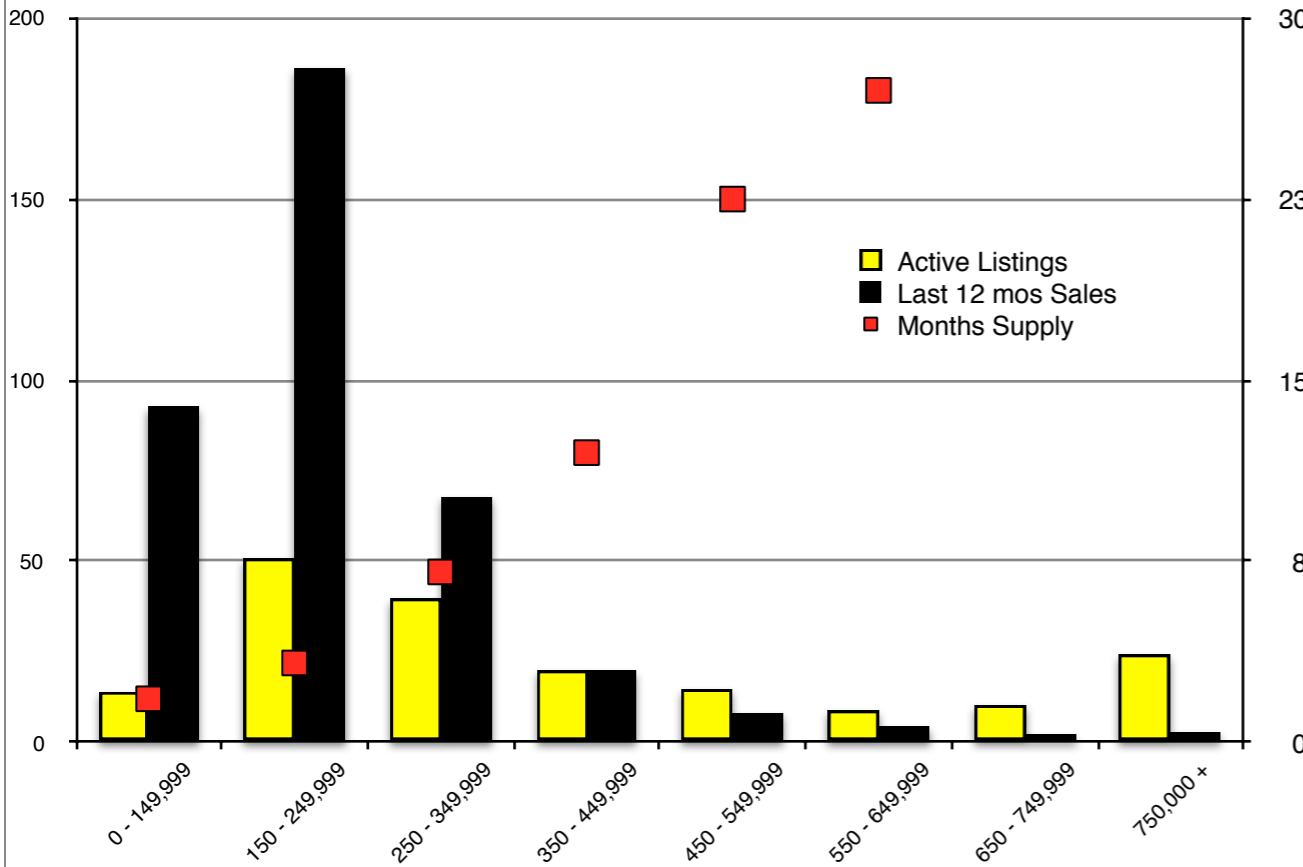

INDICATORS

JUNE 2018

NORTH GEORGIA - June 2018

Banks County - June 2018

Barrow County - June 2018

Cherokee County - June 2018

Dawson County - June 2018

Forsyth County - June 2018

Gwinnett County - June 2018

Habersham County - June 2018

Hall County - June 2018

Jackson County - June 2018

Lumpkin County - June 2018

Pickens County - June 2018

Rabun County - June 2018

Stephens County - June 2018

Walton County - June 2018

White County - June 2018