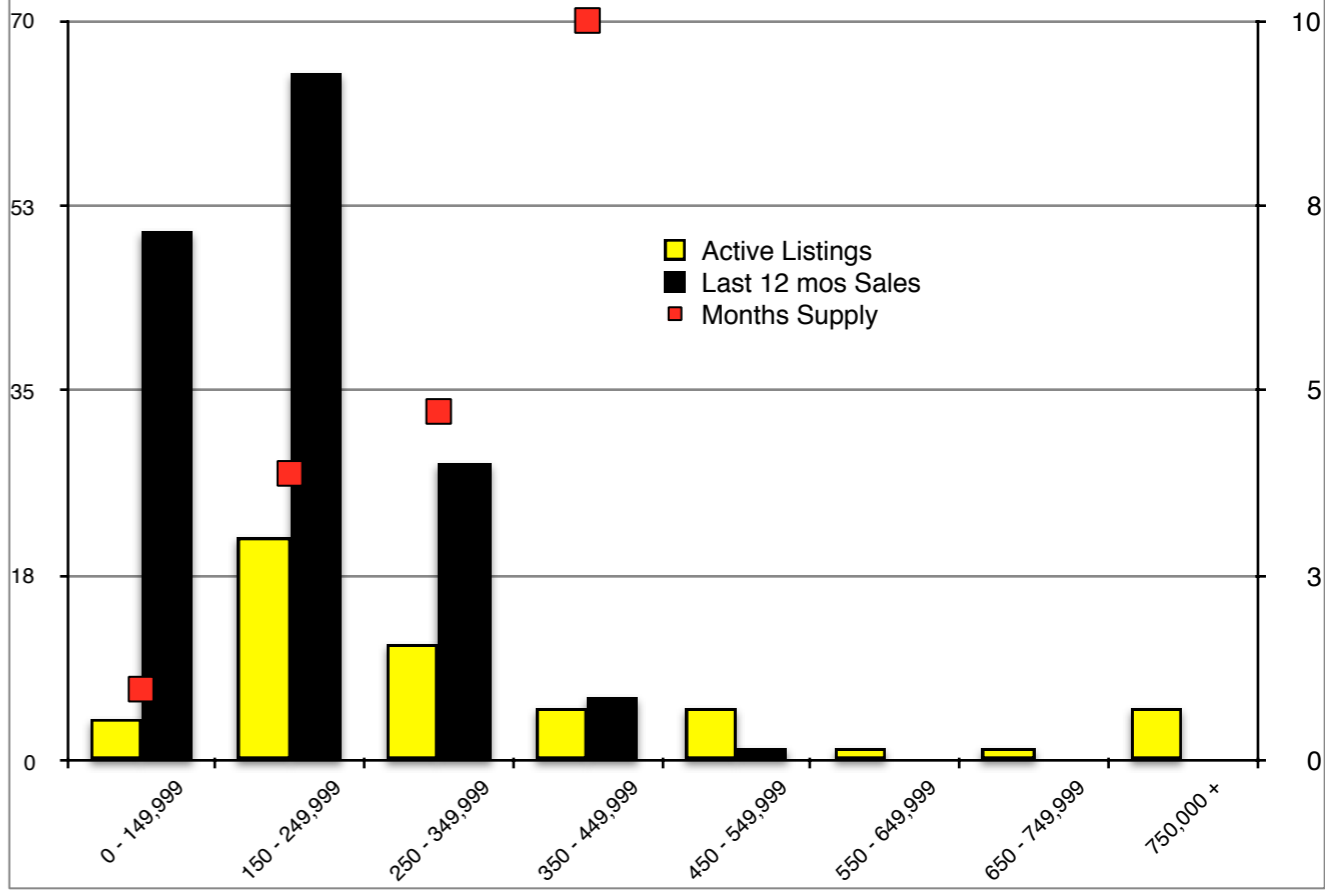

INDICATORS

JUNE 2018

NORTH GEORGIA - June 2018

Banks County - June 2018

Barrow County - June 2018

Cherokee County - June 2018

Dawson County - June 2018

Forsyth County - June 2018

Gwinnett County - June 2018

Habersham County - June 2018

Hall County - June 2018

Jackson County - June 2018

Lumpkin County - June 2018

Pickens County - June 2018

Rabun County - June 2018

Stephens County - June 2018

Walton County - June 2018

White County - June 2018