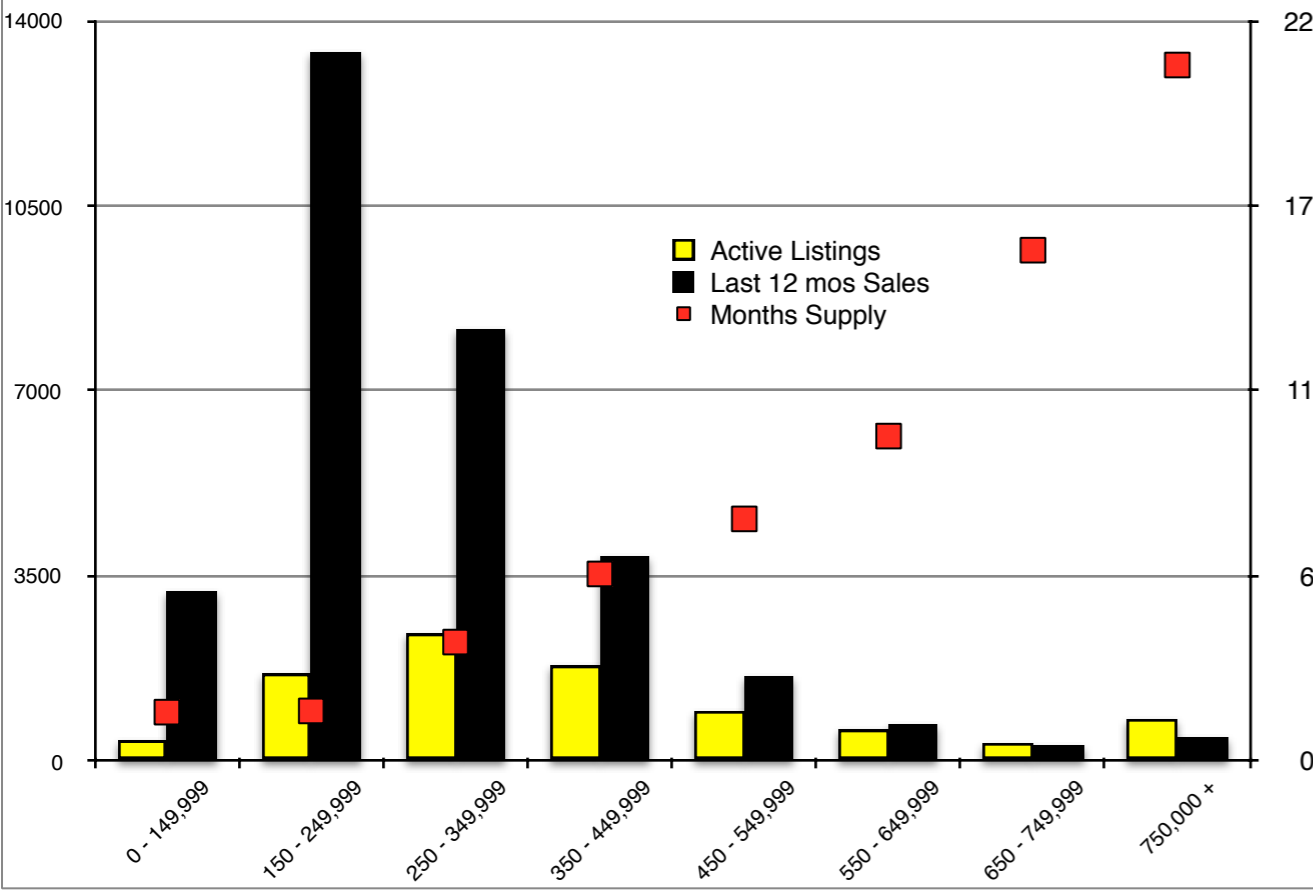

INDICATORS

JUNE 2018

NORTH GEORGIA - June 2018

Banks County - June 2018

Barrow County - June 2018

Cherokee County - June 2018

Dawson County - June 2018

Forsyth County - June 2018

Gwinnett County - June 2018

Habersham County - June 2018

Hall County - June 2018

Jackson County - June 2018

Lumpkin County - June 2018

Pickens County - June 2018

Rabun County - June 2018

Stephens County - June 2018

Walton County - June 2018

White County - June 2018