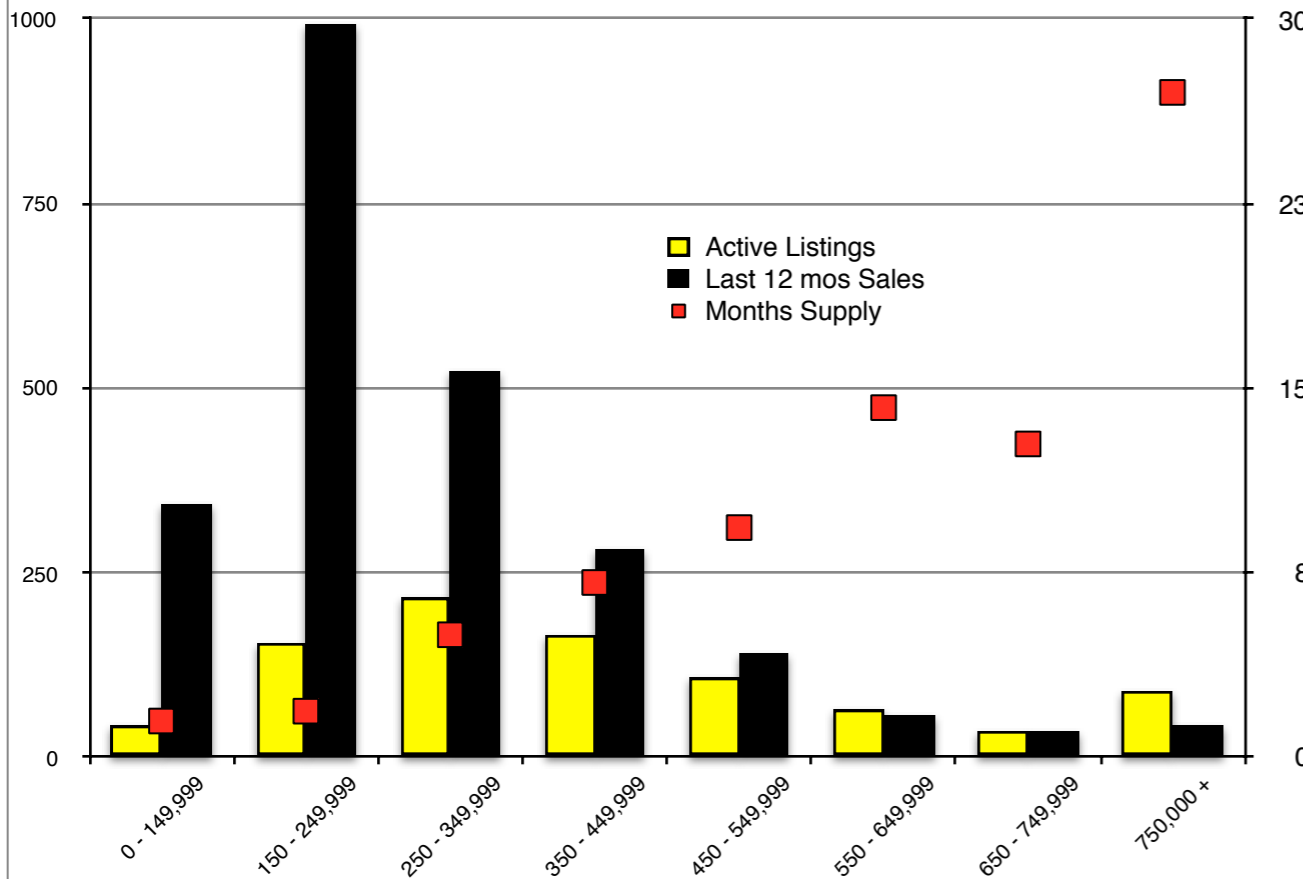

INDICATORS

JUNE 2018

NORTH GEORGIA - June 2018

Banks County - June 2018

Barrow County - June 2018

Cherokee County - June 2018

Dawson County - June 2018

Forsyth County - June 2018

Gwinnett County - June 2018

Habersham County - June 2018

Hall County - June 2018

Jackson County - June 2018

Lumpkin County - June 2018

Pickens County - June 2018

Rabun County - June 2018

Stephens County - June 2018

Walton County - June 2018

White County - June 2018