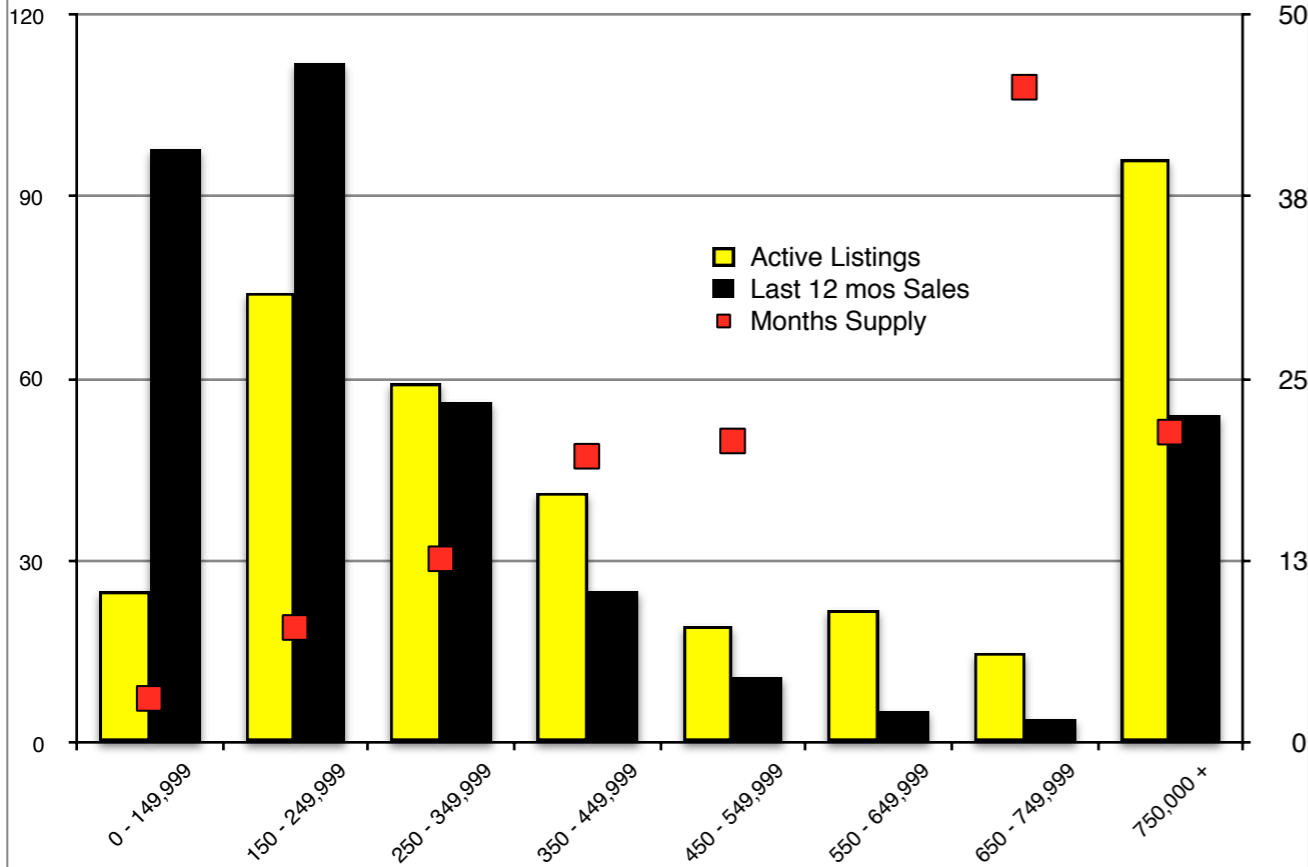

INDICATORS

JUNE 2018

NORTH GEORGIA - June 2018

Banks County - June 2018

Barrow County - June 2018

Cherokee County - June 2018

Dawson County - June 2018

Forsyth County - June 2018

Gwinnett County - June 2018

Habersham County - June 2018

Hall County - June 2018

Jackson County - June 2018

Lumpkin County - June 2018

Pickens County - June 2018

Rabun County - June 2018

Stephens County - June 2018

Walton County - June 2018

White County - June 2018