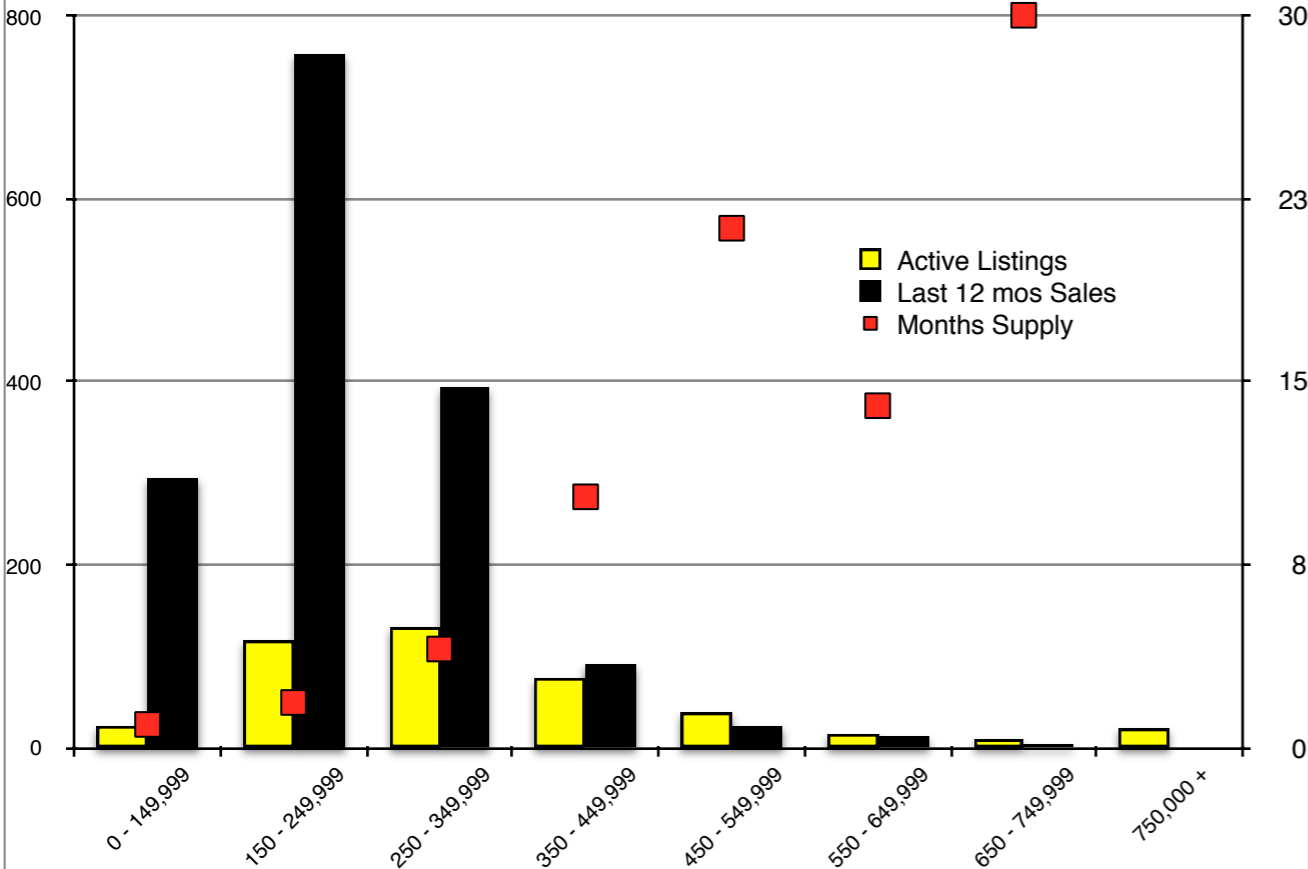

INDICATORS

JUNE 2018

NORTH GEORGIA - June 2018

Banks County - June 2018

Barrow County - June 2018

Cherokee County - June 2018

Dawson County - June 2018

Forsyth County - June 2018

Gwinnett County - June 2018

Habersham County - June 2018

Hall County - June 2018

Jackson County - June 2018

Lumpkin County - June 2018

Pickens County - June 2018

Rabun County - June 2018

Stephens County - June 2018

Walton County - June 2018

White County - June 2018