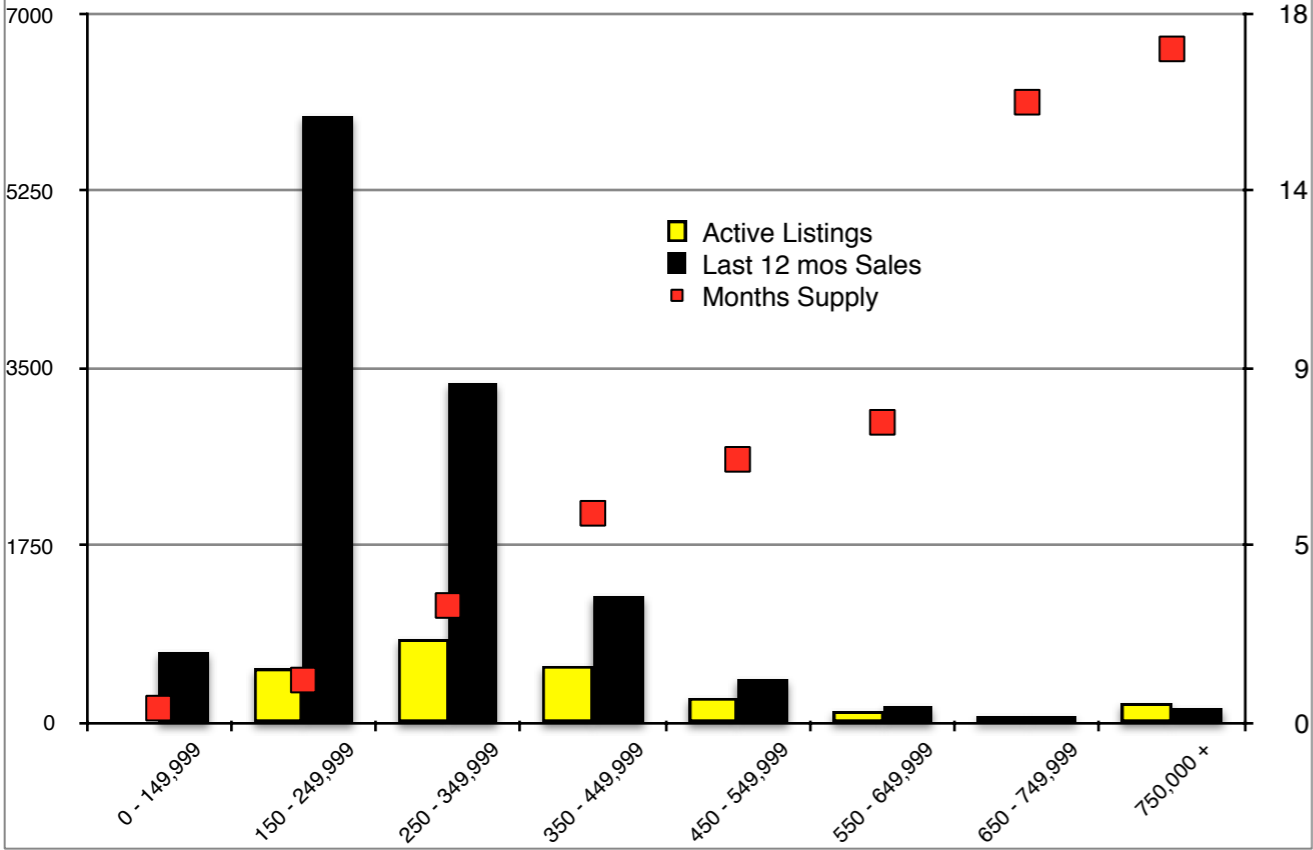

INDICATORS

JUNE 2018

NORTH GEORGIA - June 2018

Banks County - June 2018

Barrow County - June 2018

Cherokee County - June 2018

Dawson County - June 2018

Forsyth County - June 2018

Gwinnett County - June 2018

Habersham County - June 2018

Hall County - June 2018

Jackson County - June 2018

Lumpkin County - June 2018

Pickens County - June 2018

Rabun County - June 2018

Stephens County - June 2018

Walton County - June 2018

White County - June 2018