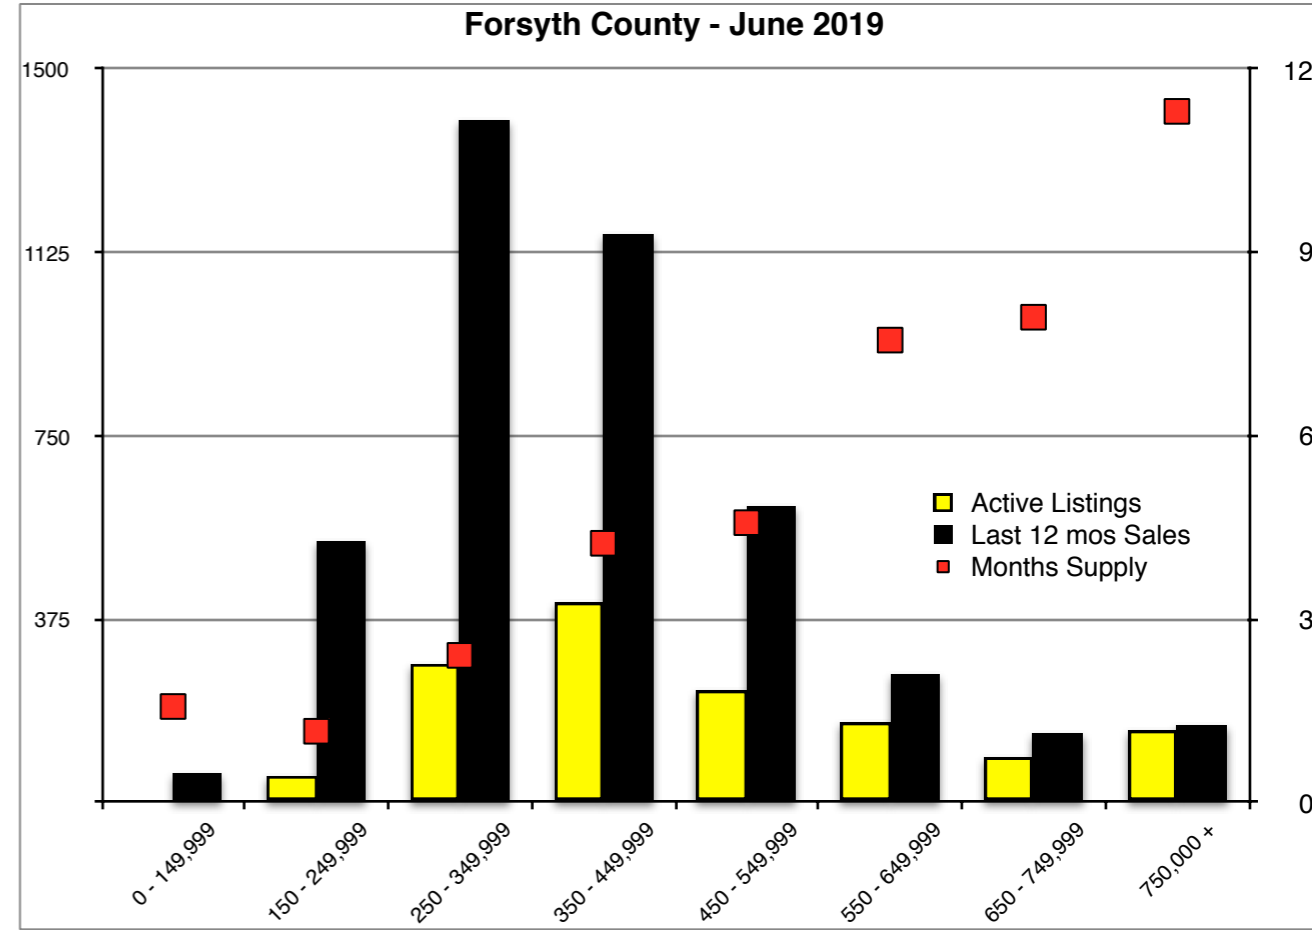

# INDICATORS

JUNE 2019

**Dawson County - June 2019**

**Forsyth County - June 2019**

**Gwinnett County - June 2019**

**Habersham County - June 2019**

**Hall County - June 2019**

**Jackson County - June 2019**

**Lumpkin County - June 2019**

**Pickens County - June 2019**

**Rabun County - June 2019**

**Stephens County - June 2019**

**Walton County - June 2019**

**White County - June 2019**