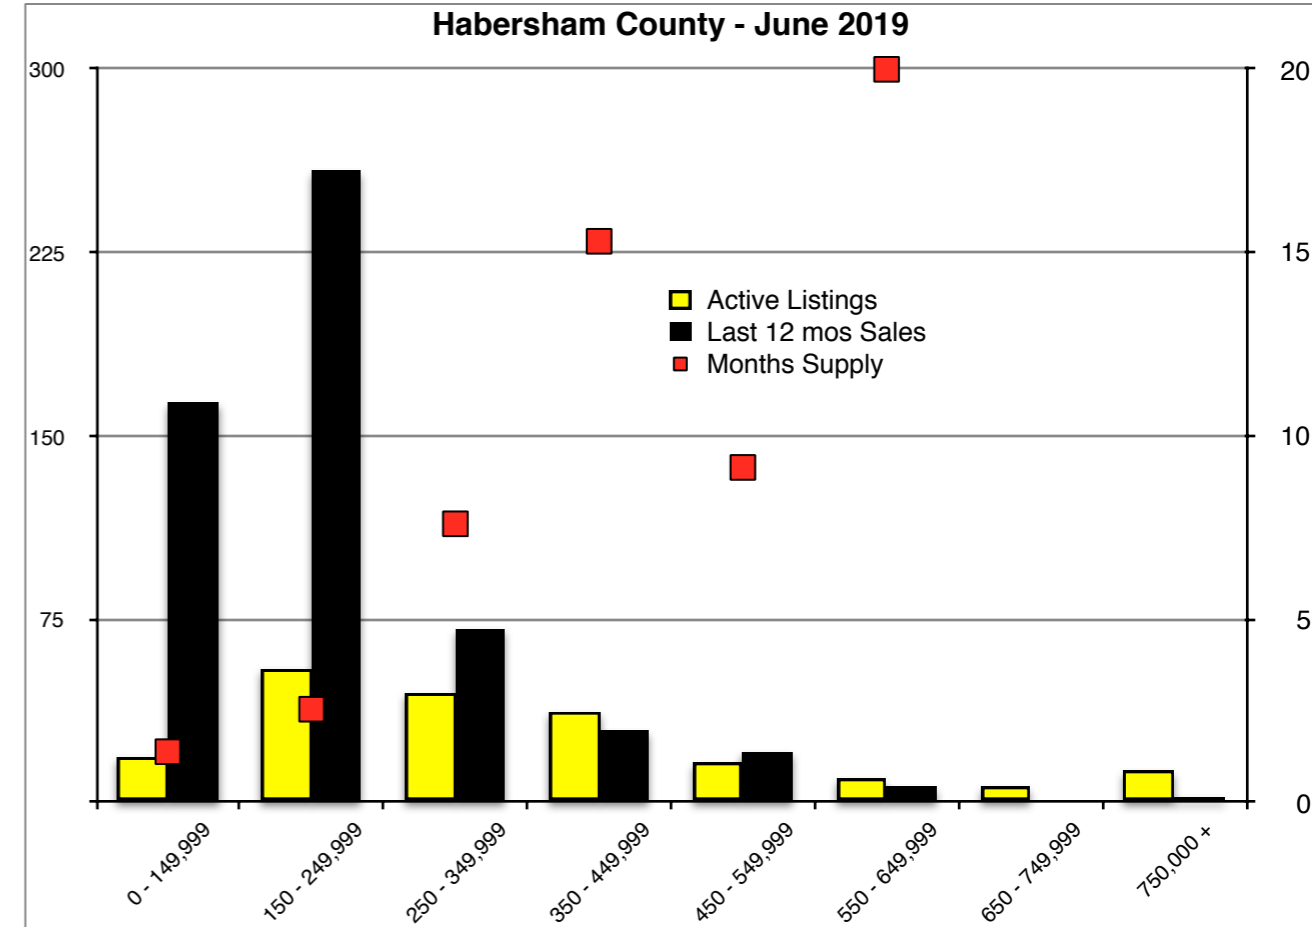

# INDICATORS

JUNE 2019

**Dawson County - June 2019**

**Forsyth County - June 2019**

**Gwinnett County - June 2019**

**Habersham County - June 2019**

**Hall County - June 2019**

**Jackson County - June 2019**

**Lumpkin County - June 2019**

**Pickens County - June 2019**

**Rabun County - June 2019**

**Stephens County - June 2019**

**Walton County - June 2019**

**White County - June 2019**