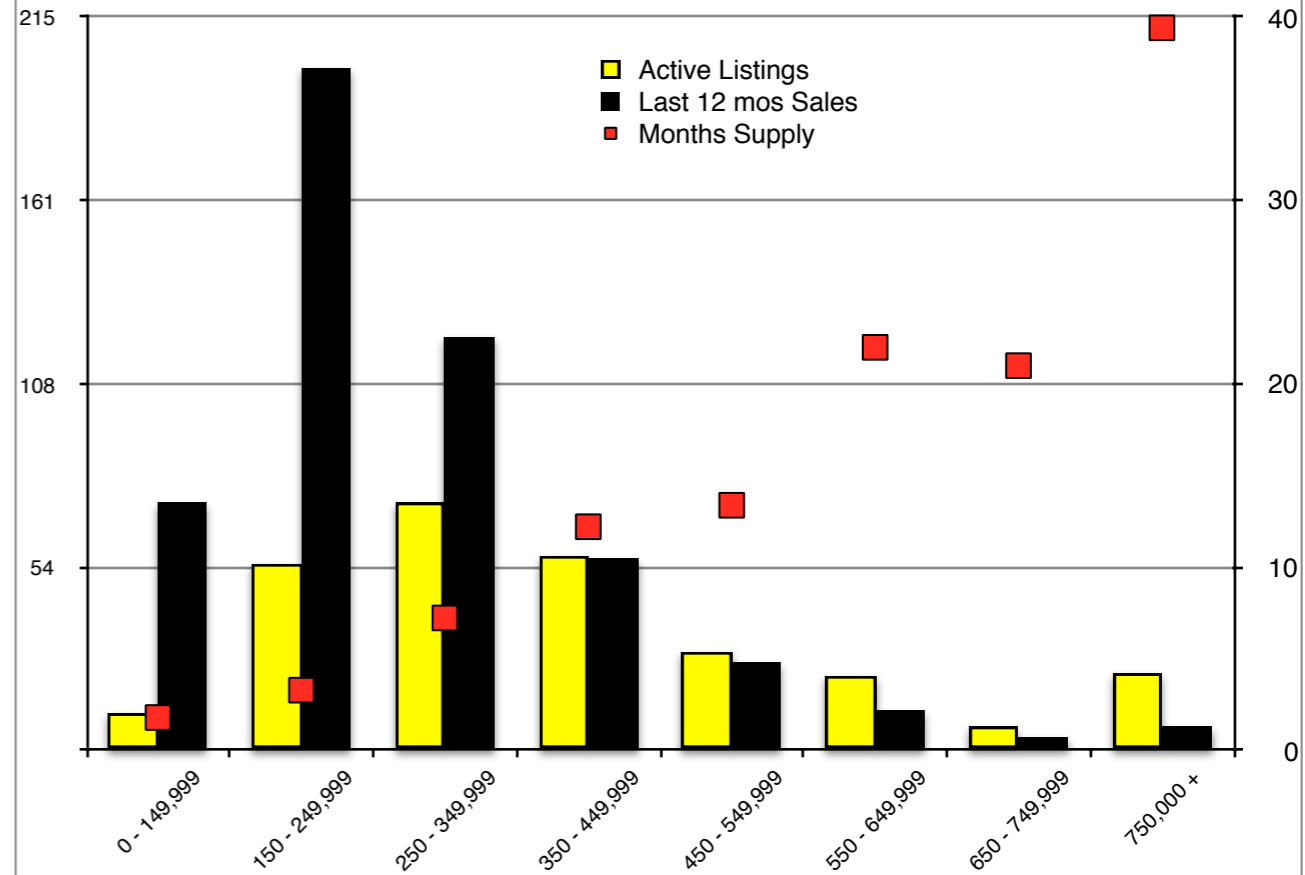

# INDICATORS

JUNE 2019

**Dawson County - June 2019**

**Forsyth County - June 2019**

**Gwinnett County - June 2019**

**Habersham County - June 2019**

**Hall County - June 2019**

**Jackson County - June 2019**

**Lumpkin County - June 2019**

**Pickens County - June 2019**

**Rabun County - June 2019**

**Stephens County - June 2019**

**Walton County - June 2019**

**White County - June 2019**