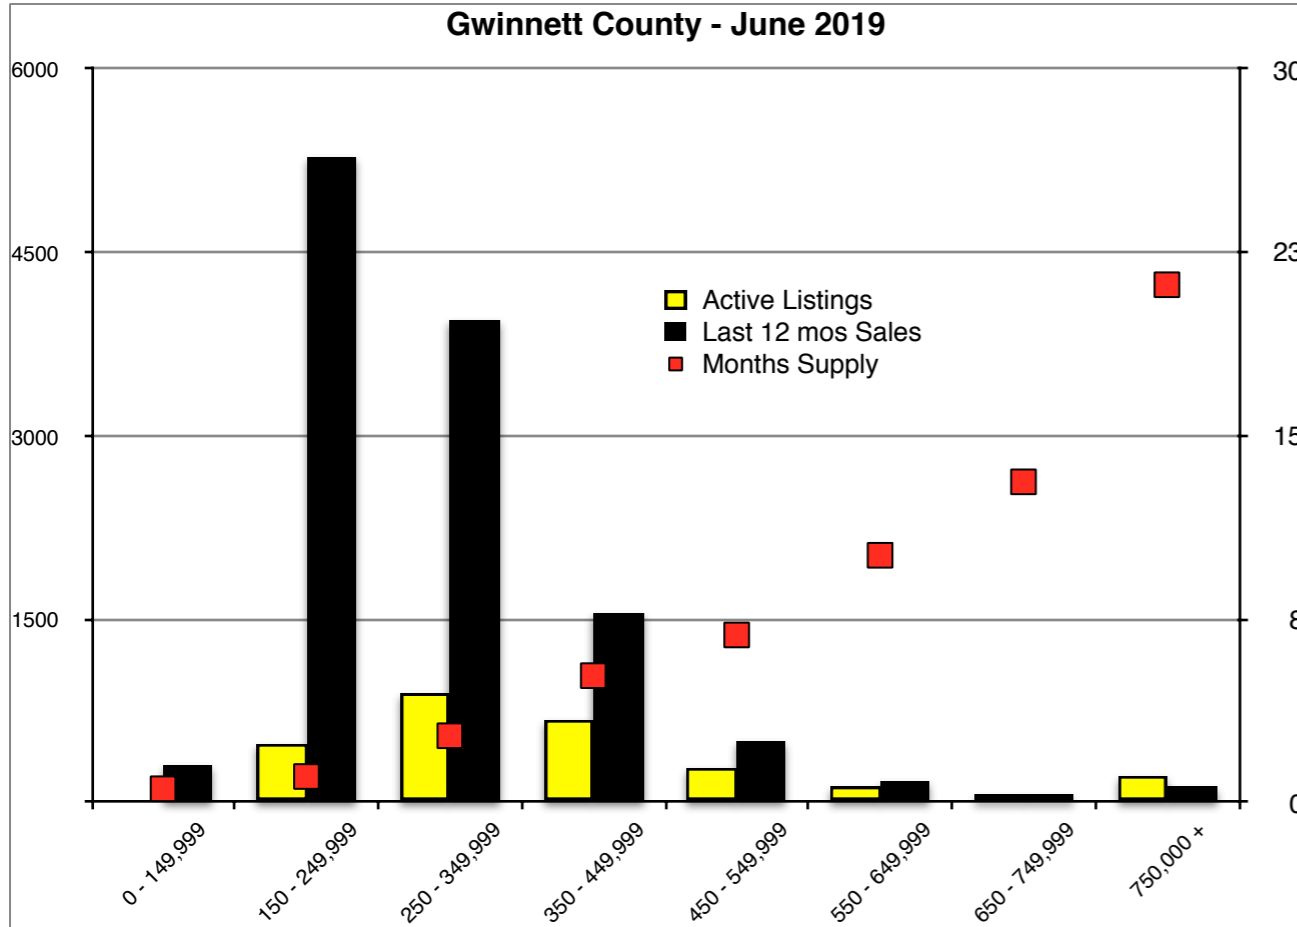

# INDICATORS

JUNE 2019

**Dawson County - June 2019**

**Forsyth County - June 2019**

**Gwinnett County - June 2019**

**Habersham County - June 2019**

**Hall County - June 2019**

**Jackson County - June 2019**

**Lumpkin County - June 2019**

**Pickens County - June 2019**

**Rabun County - June 2019**

**Stephens County - June 2019**

**Walton County - June 2019**

**White County - June 2019**