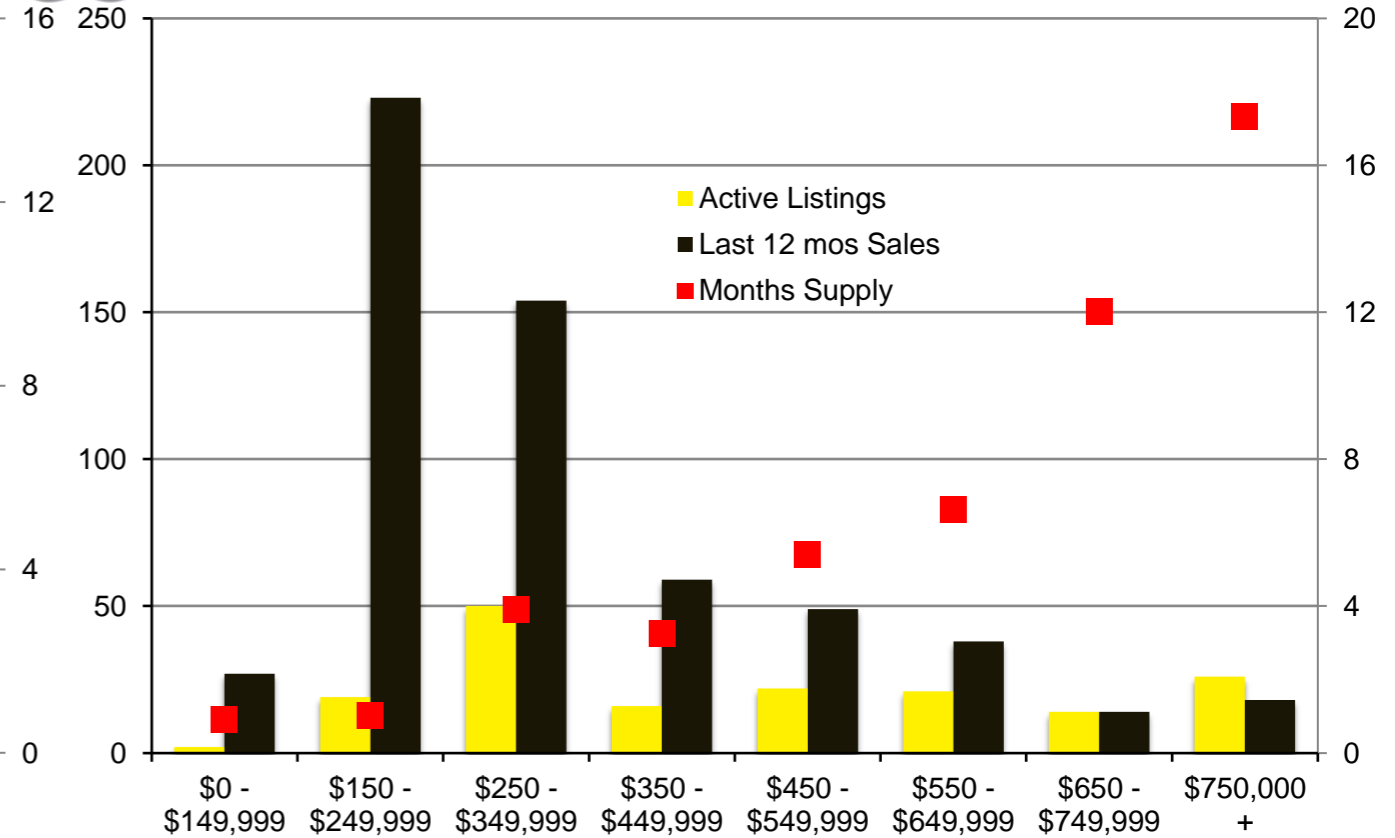

N INDICATORS

JUNE 2020

NORTH GEORGIA – JUNE 2020

Banks County - June 2020

Barrow County - June 2020

Cherokee County - June 2020

Dawson County - June 2020

Forsyth County - June 2020

Franklin County - June 2020

Gwinnett County - June 2020

Habersham County - June 2020

Hall County - June 2020

Jackson County - June 2020

Lumpkin County - June 2020

Pickens County - June 2020

Rabun County - June 2020

Stephens County - June 2020

Walton County - June 2020

White County - June 2020