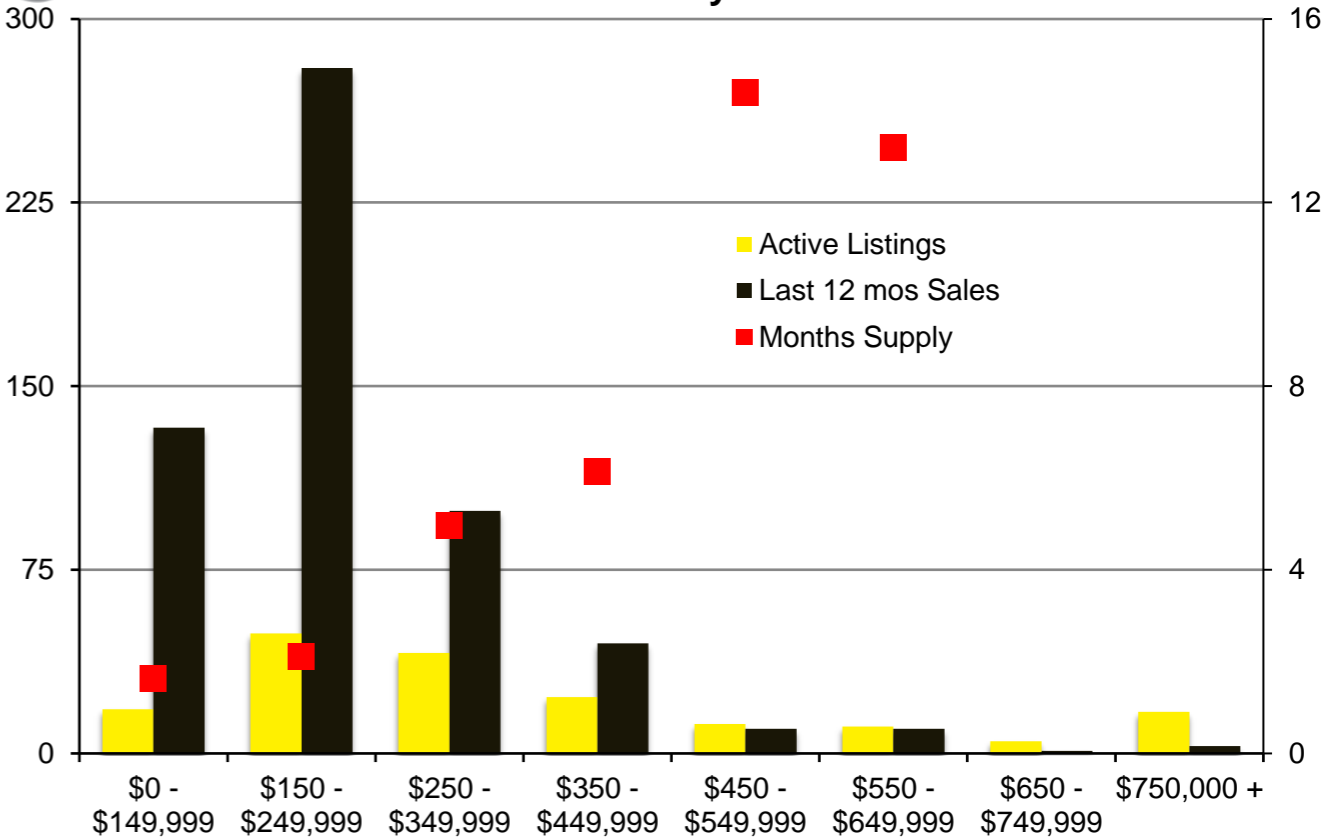

N INDICATORS

JUNE 2020

NORTH GEORGIA – JUNE 2020

Banks County - June 2020

Barrow County - June 2020

Cherokee County - June 2020

Dawson County - June 2020

Forsyth County - June 2020

Franklin County - June 2020

Gwinnett County - June 2020

Habersham County - June 2020

Hall County - June 2020

Jackson County - June 2020

Lumpkin County - June 2020

Pickens County - June 2020

Rabun County - June 2020

Stephens County - June 2020

Walton County - June 2020

White County - June 2020