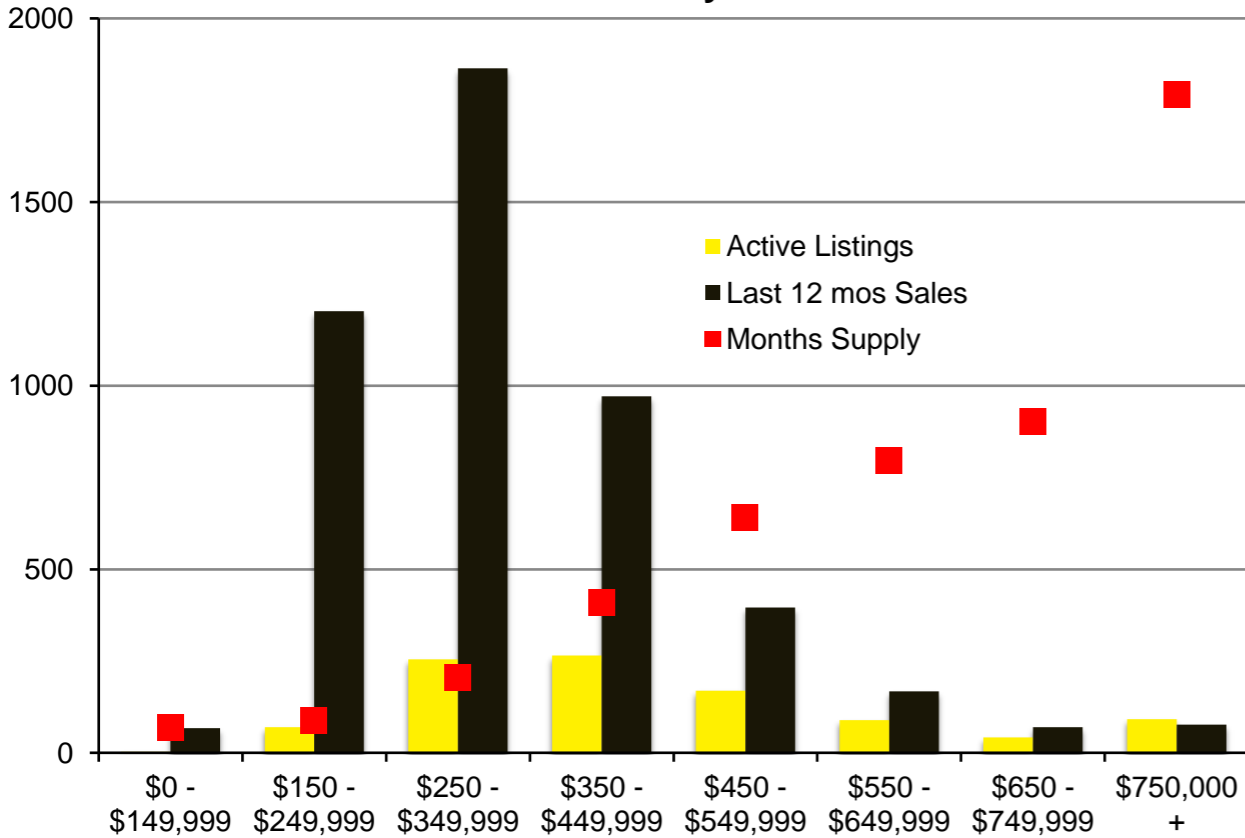

N INDICATORS

JUNE 2020

NORTH GEORGIA – JUNE 2020

Banks County - June 2020

Barrow County - June 2020

Cherokee County - June 2020

Dawson County - June 2020

Forsyth County - June 2020

Franklin County - June 2020

Gwinnett County - June 2020

Habersham County - June 2020

Hall County - June 2020

Jackson County - June 2020

Lumpkin County - June 2020

Pickens County - June 2020

Rabun County - June 2020

Stephens County - June 2020

Walton County - June 2020

White County - June 2020