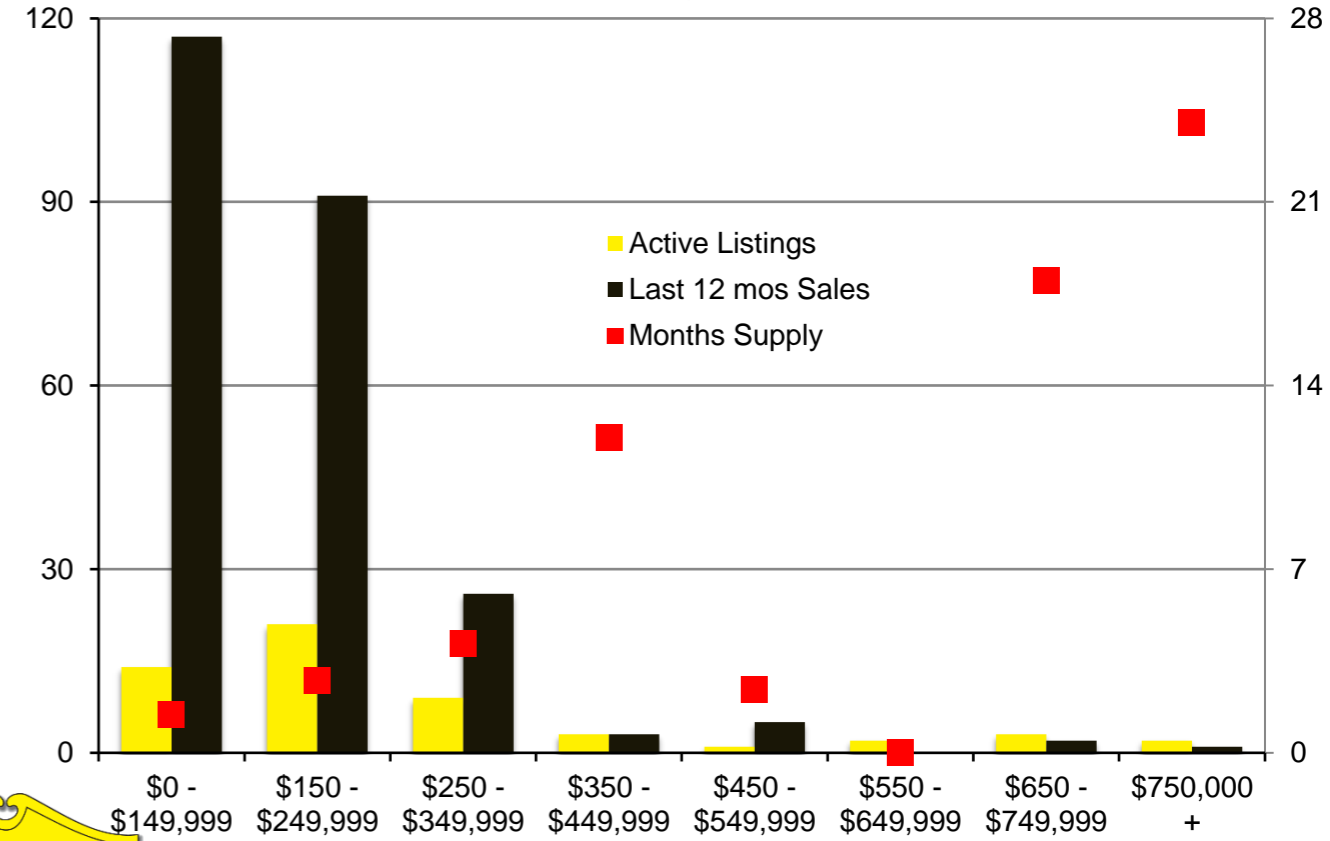

N INDICATORS

JUNE 2020

NORTH GEORGIA – JUNE 2020

Banks County - June 2020

Barrow County - June 2020

Cherokee County - June 2020

Dawson County - June 2020

Forsyth County - June 2020

Franklin County - June 2020

Gwinnett County - June 2020

Habersham County - June 2020

Hall County - June 2020

Jackson County - June 2020

Lumpkin County - June 2020

Pickens County - June 2020

Rabun County - June 2020

Stephens County - June 2020

Walton County - June 2020

White County - June 2020