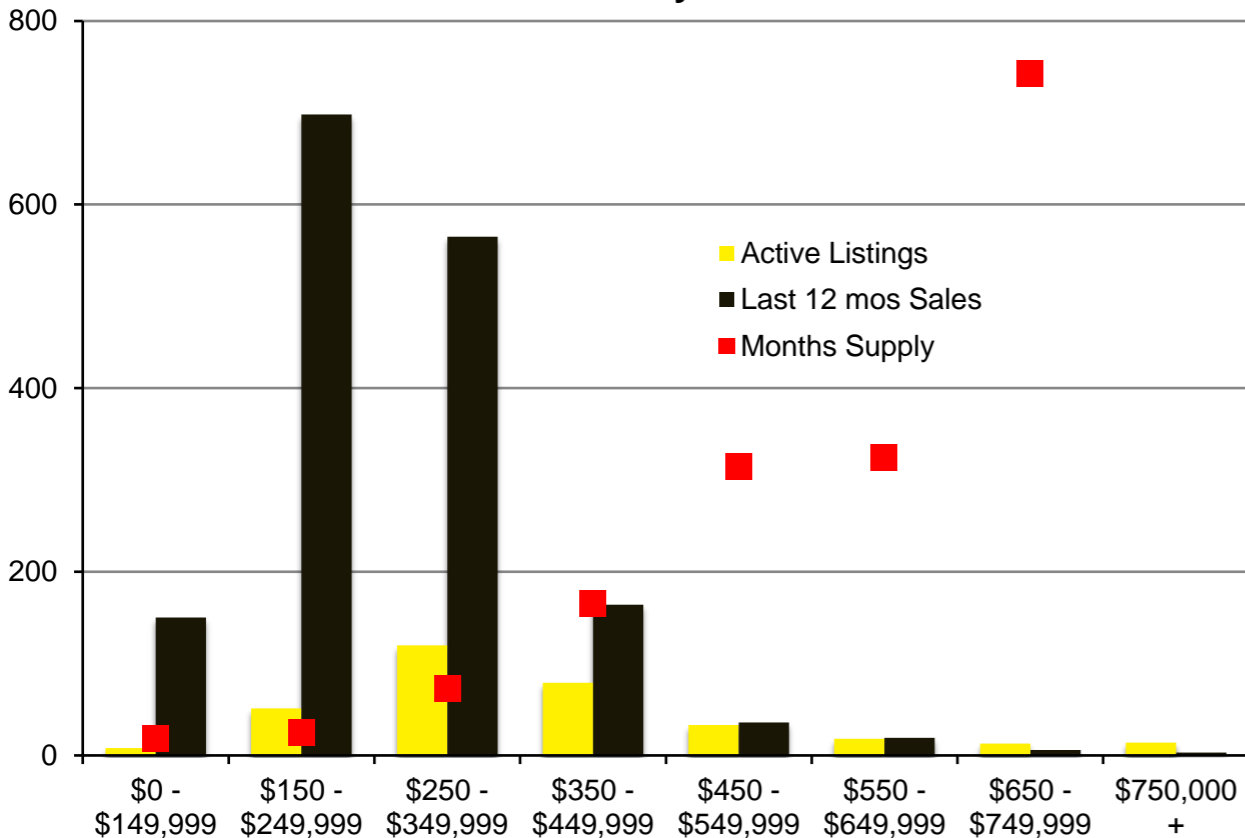

N INDICATORS

JUNE 2020

NORTH GEORGIA – JUNE 2020

Banks County - June 2020

Barrow County - June 2020

Cherokee County - June 2020

Dawson County - June 2020

Forsyth County - June 2020

Franklin County - June 2020

Gwinnett County - June 2020

Habersham County - June 2020

Hall County - June 2020

Jackson County - June 2020

Lumpkin County - June 2020

Pickens County - June 2020

Rabun County - June 2020

Stephens County - June 2020

Walton County - June 2020

White County - June 2020