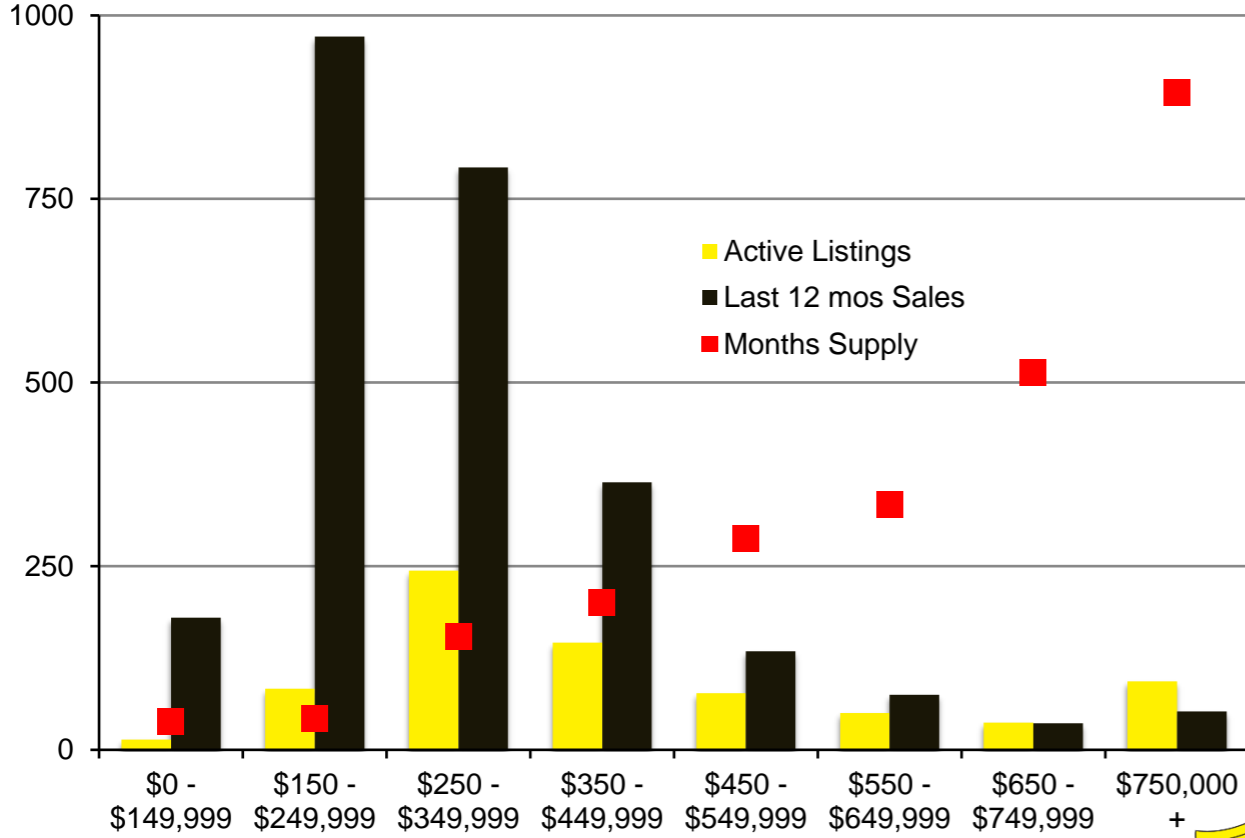

N INDICATORS

JUNE 2020

NORTH GEORGIA – JUNE 2020

Banks County - June 2020

Barrow County - June 2020

Cherokee County - June 2020

Dawson County - June 2020

Forsyth County - June 2020

Franklin County - June 2020

Gwinnett County - June 2020

Habersham County - June 2020

Hall County - June 2020

Jackson County - June 2020

Lumpkin County - June 2020

Pickens County - June 2020

Rabun County - June 2020

Stephens County - June 2020

Walton County - June 2020

White County - June 2020