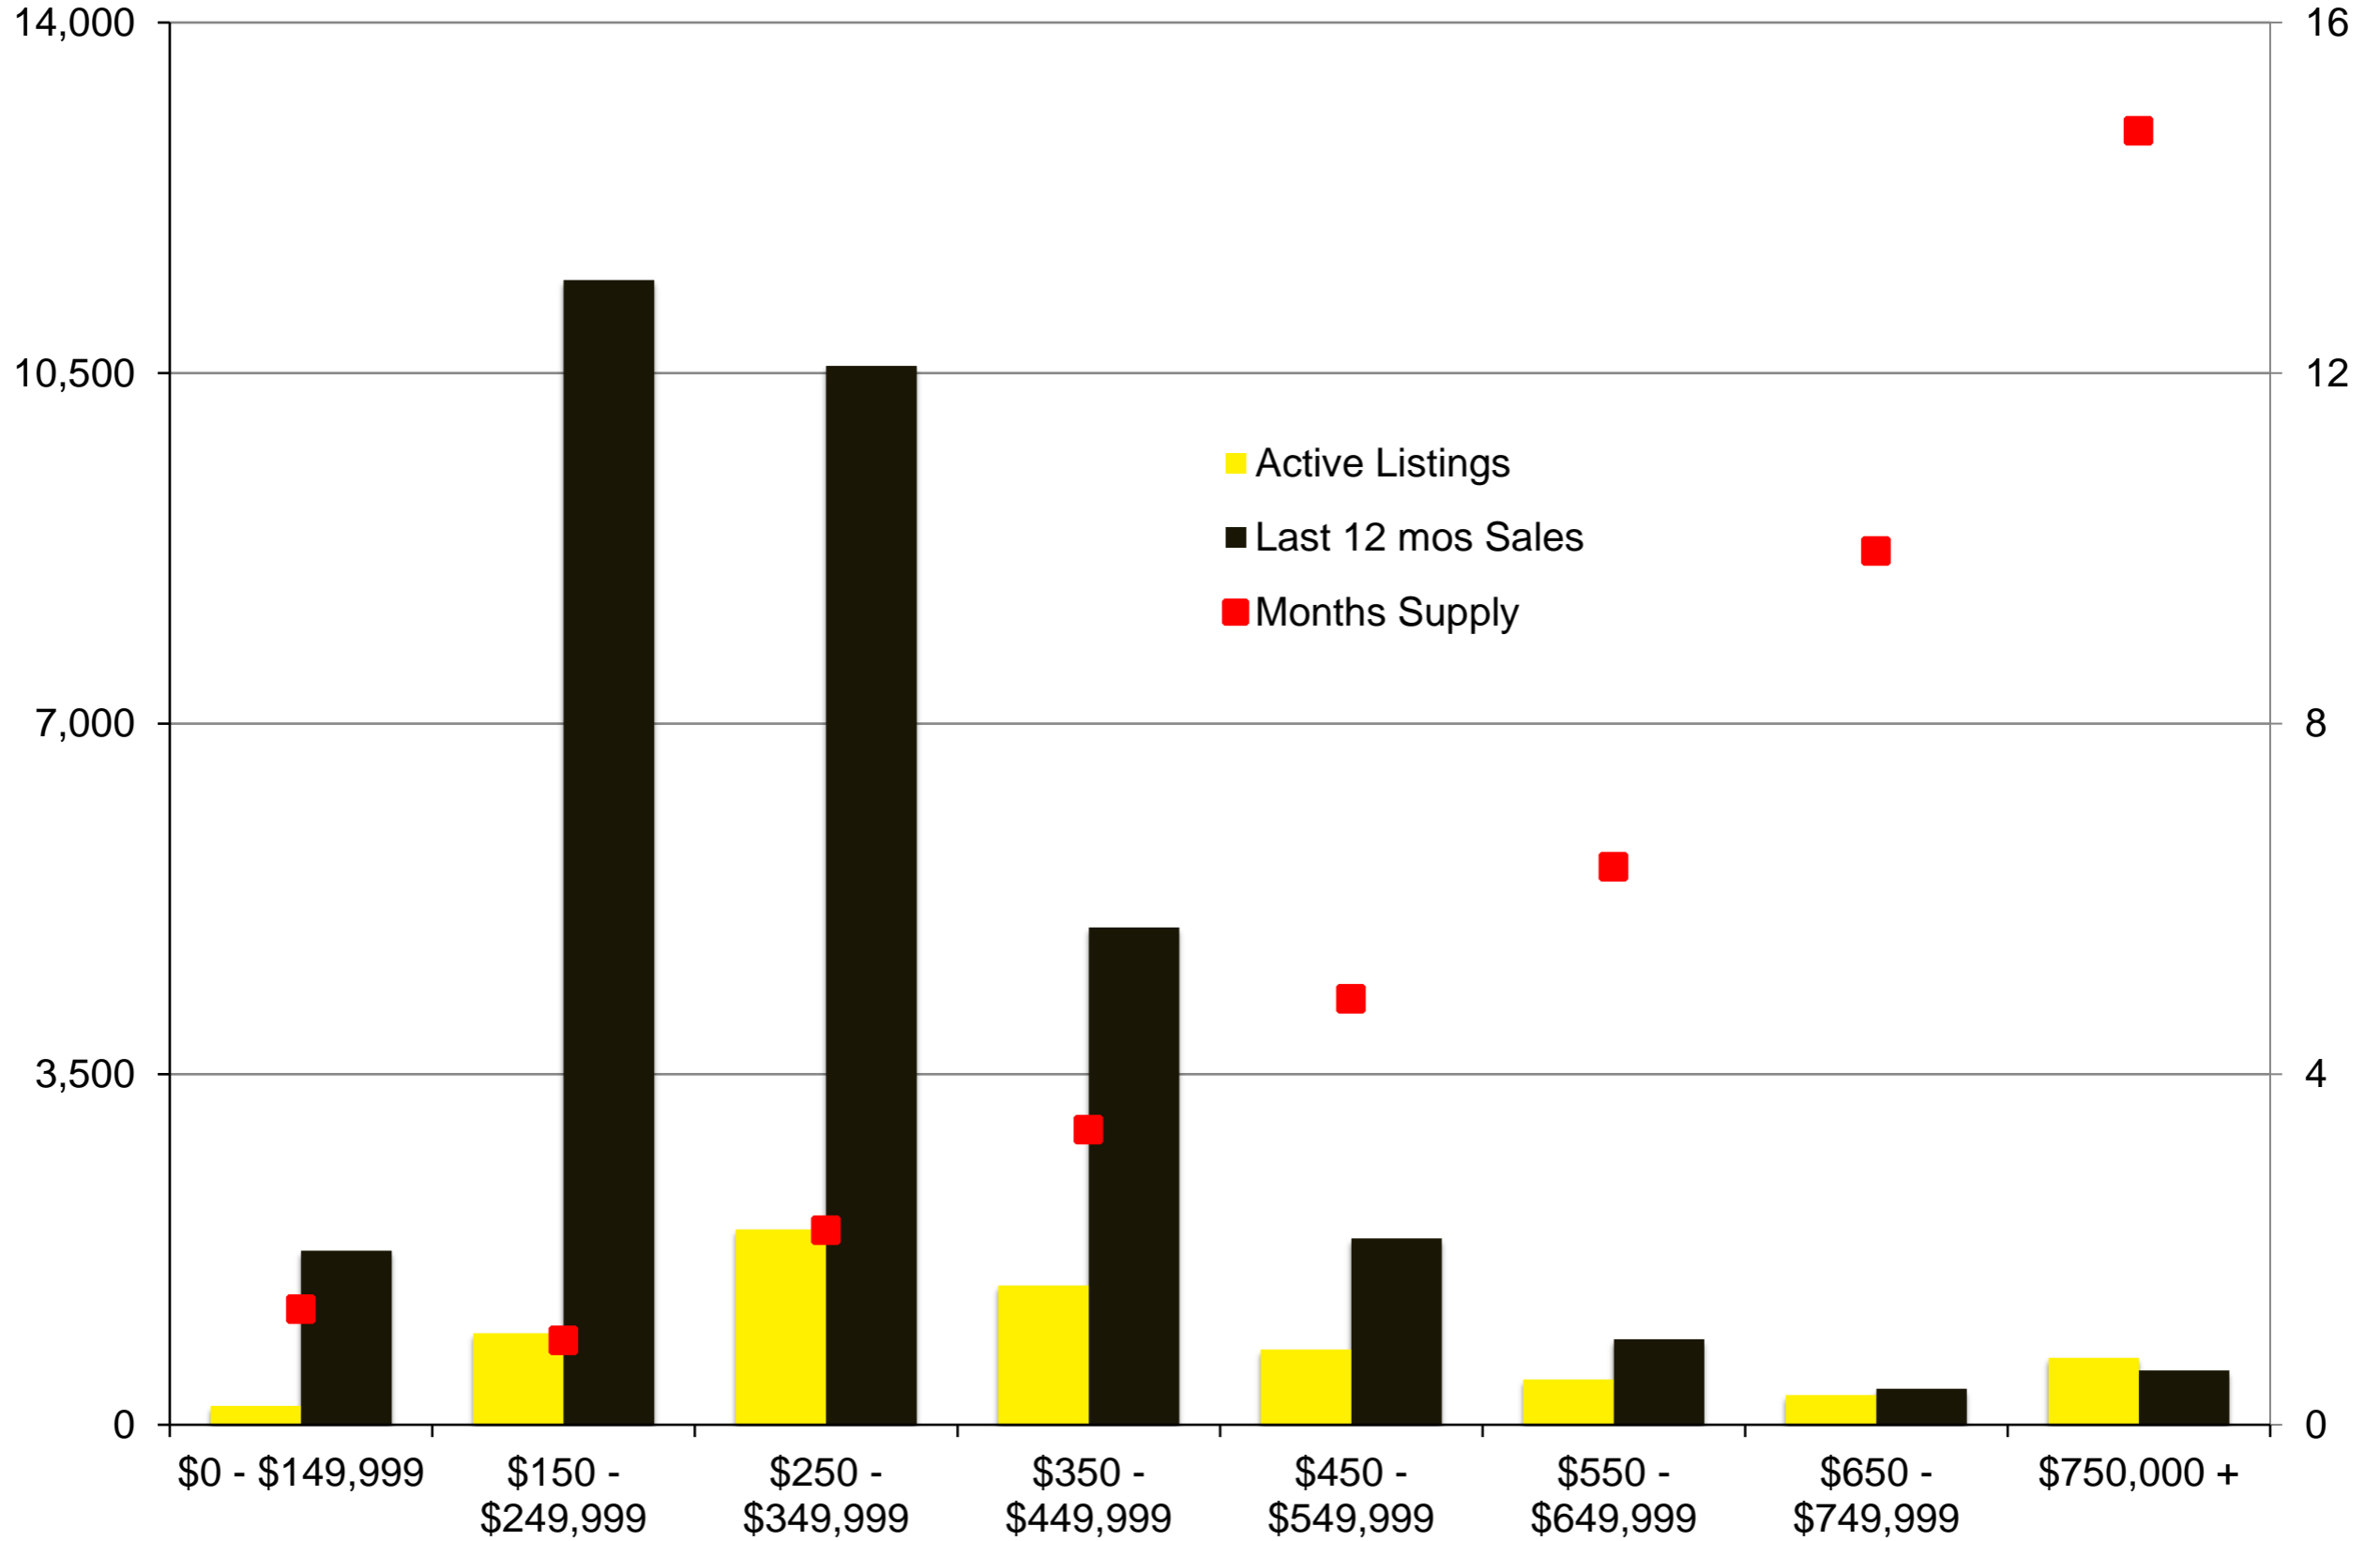

N INDICATORS

JUNE 2020

NORTH GEORGIA – JUNE 2020

Banks County - June 2020

Barrow County - June 2020

Cherokee County - June 2020

Dawson County - June 2020

Forsyth County - June 2020

Franklin County - June 2020

Gwinnett County - June 2020

Habersham County - June 2020

Hall County - June 2020

Jackson County - June 2020

Lumpkin County - June 2020

Pickens County - June 2020

Rabun County - June 2020

Stephens County - June 2020

Walton County - June 2020

White County - June 2020