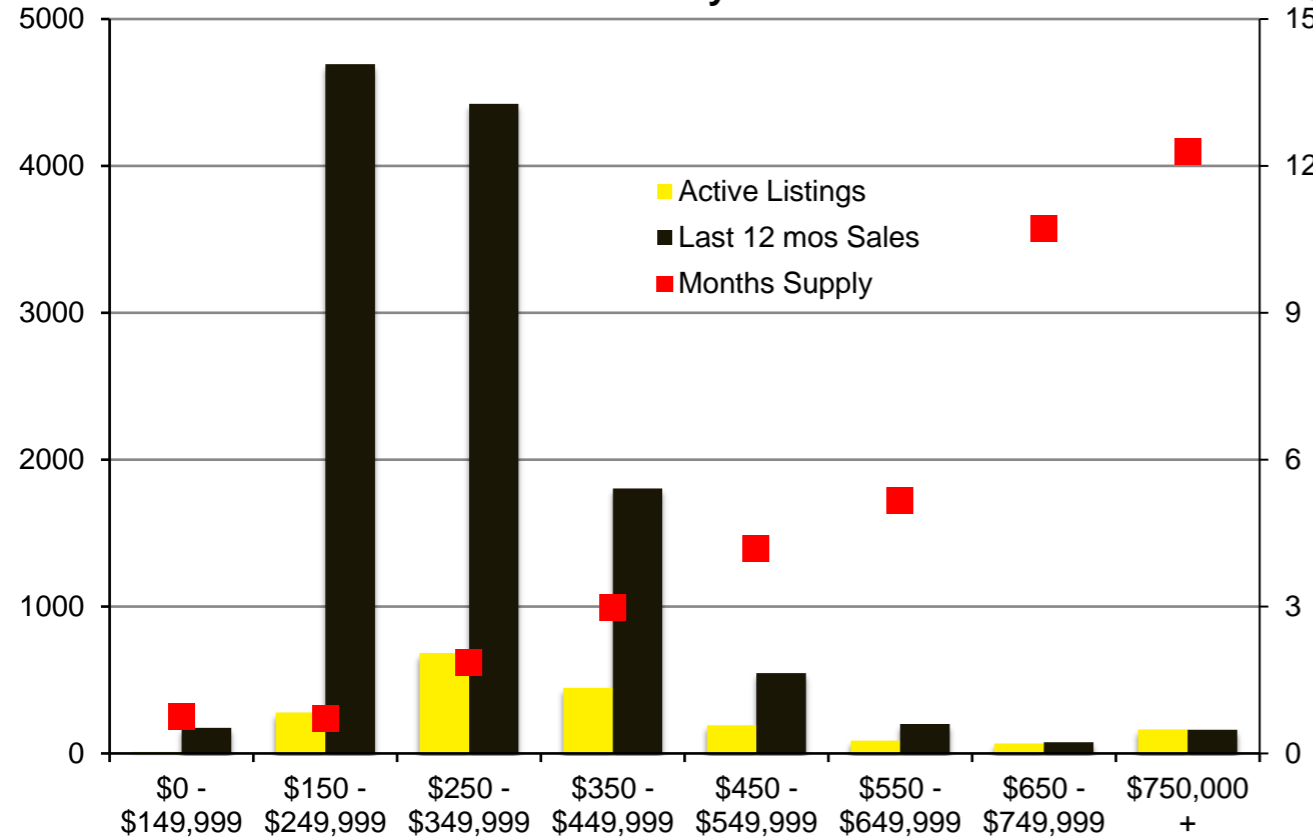

N INDICATORS

JUNE 2020

NORTH GEORGIA – JUNE 2020

Banks County - June 2020

Barrow County - June 2020

Cherokee County - June 2020

Dawson County - June 2020

Forsyth County - June 2020

Franklin County - June 2020

Gwinnett County - June 2020

Habersham County - June 2020

Hall County - June 2020

Jackson County - June 2020

Lumpkin County - June 2020

Pickens County - June 2020

Rabun County - June 2020

Stephens County - June 2020

Walton County - June 2020

White County - June 2020