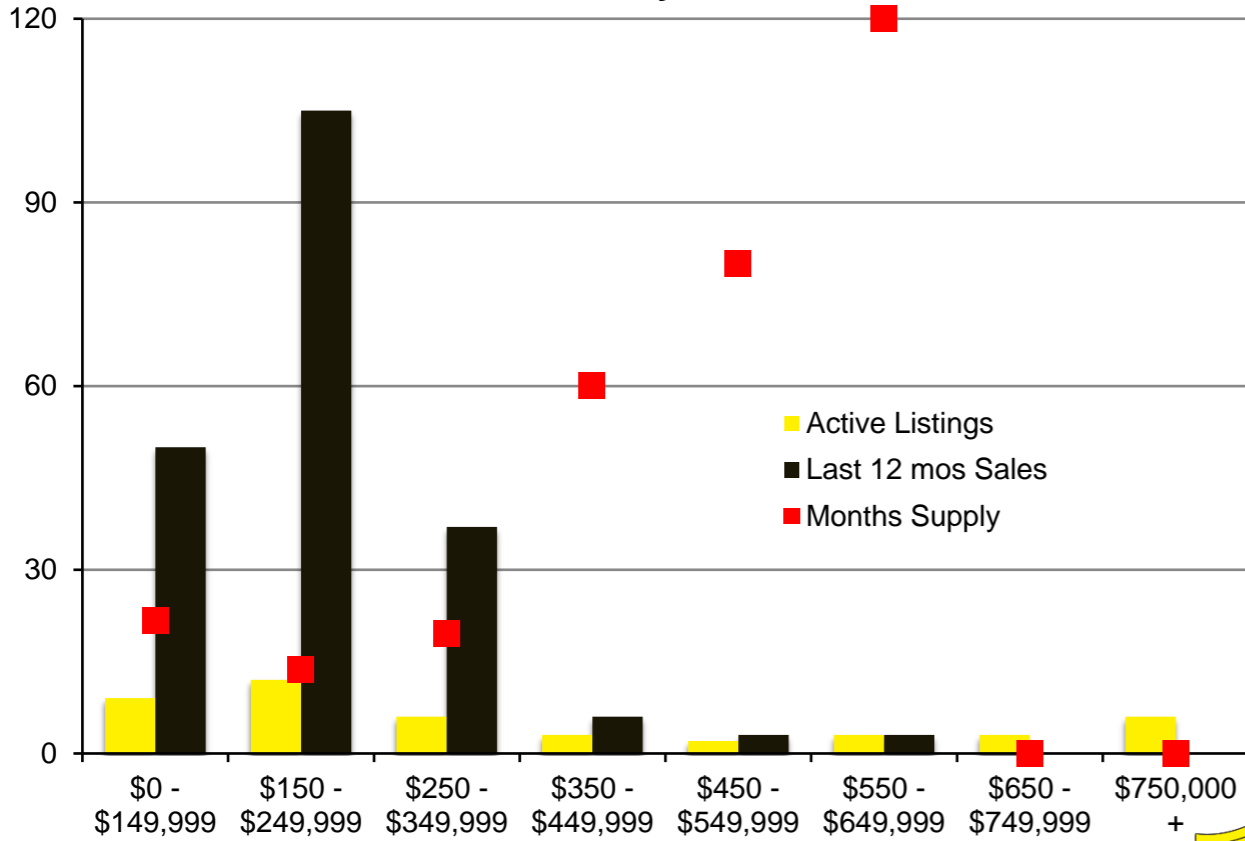

N INDICATORS

JUNE 2020

NORTH GEORGIA – JUNE 2020

Banks County - June 2020

Barrow County - June 2020

Cherokee County - June 2020

Dawson County - June 2020

Forsyth County - June 2020

Franklin County - June 2020

Gwinnett County - June 2020

Habersham County - June 2020

Hall County - June 2020

Jackson County - June 2020

Lumpkin County - June 2020

Pickens County - June 2020

Rabun County - June 2020

Stephens County - June 2020

Walton County - June 2020

White County - June 2020