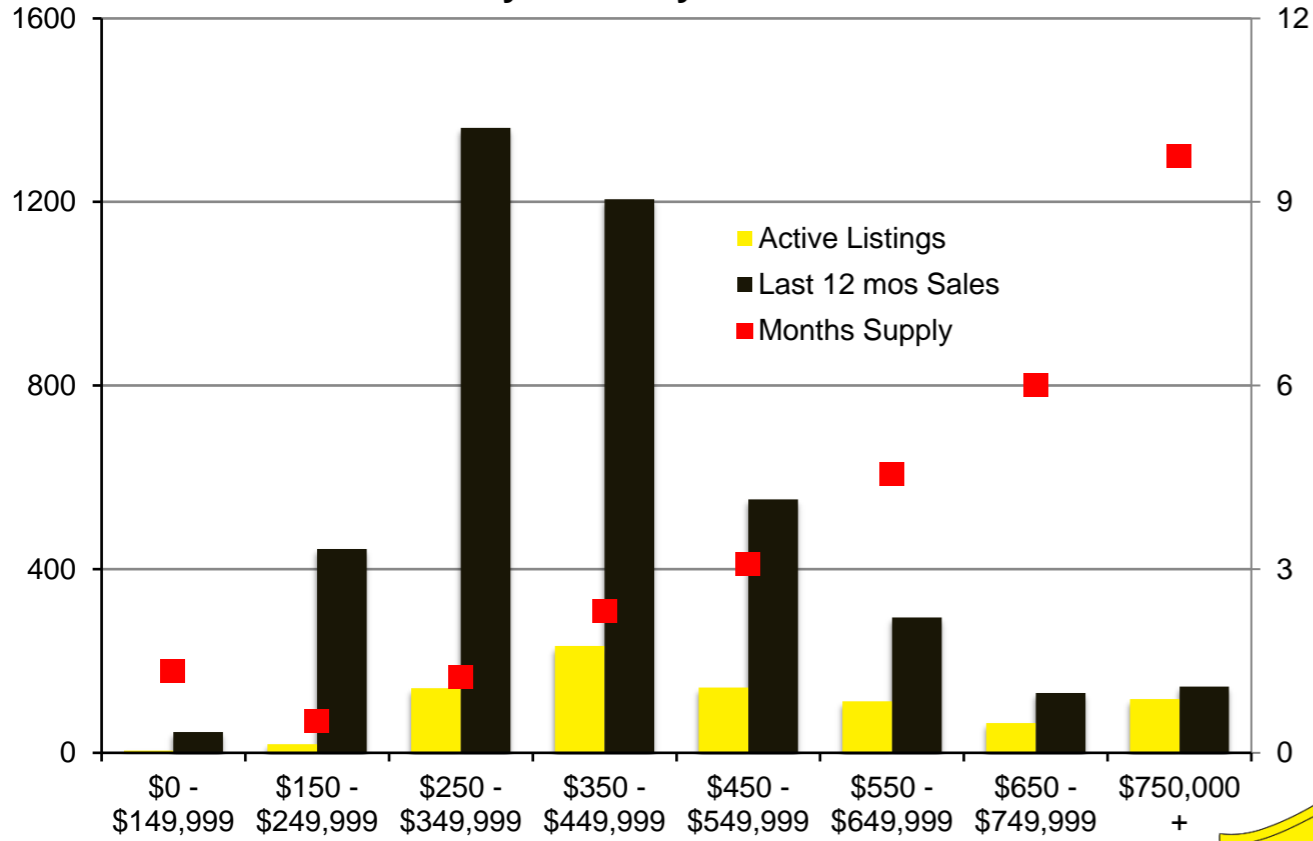

N INDICATORS

JUNE 2020

NORTH GEORGIA – JUNE 2020

Banks County - June 2020

Barrow County - June 2020

Cherokee County - June 2020

Dawson County - June 2020

Forsyth County - June 2020

Franklin County - June 2020

Gwinnett County - June 2020

Habersham County - June 2020

Hall County - June 2020

Jackson County - June 2020

Lumpkin County - June 2020

Pickens County - June 2020

Rabun County - June 2020

Stephens County - June 2020

Walton County - June 2020

White County - June 2020