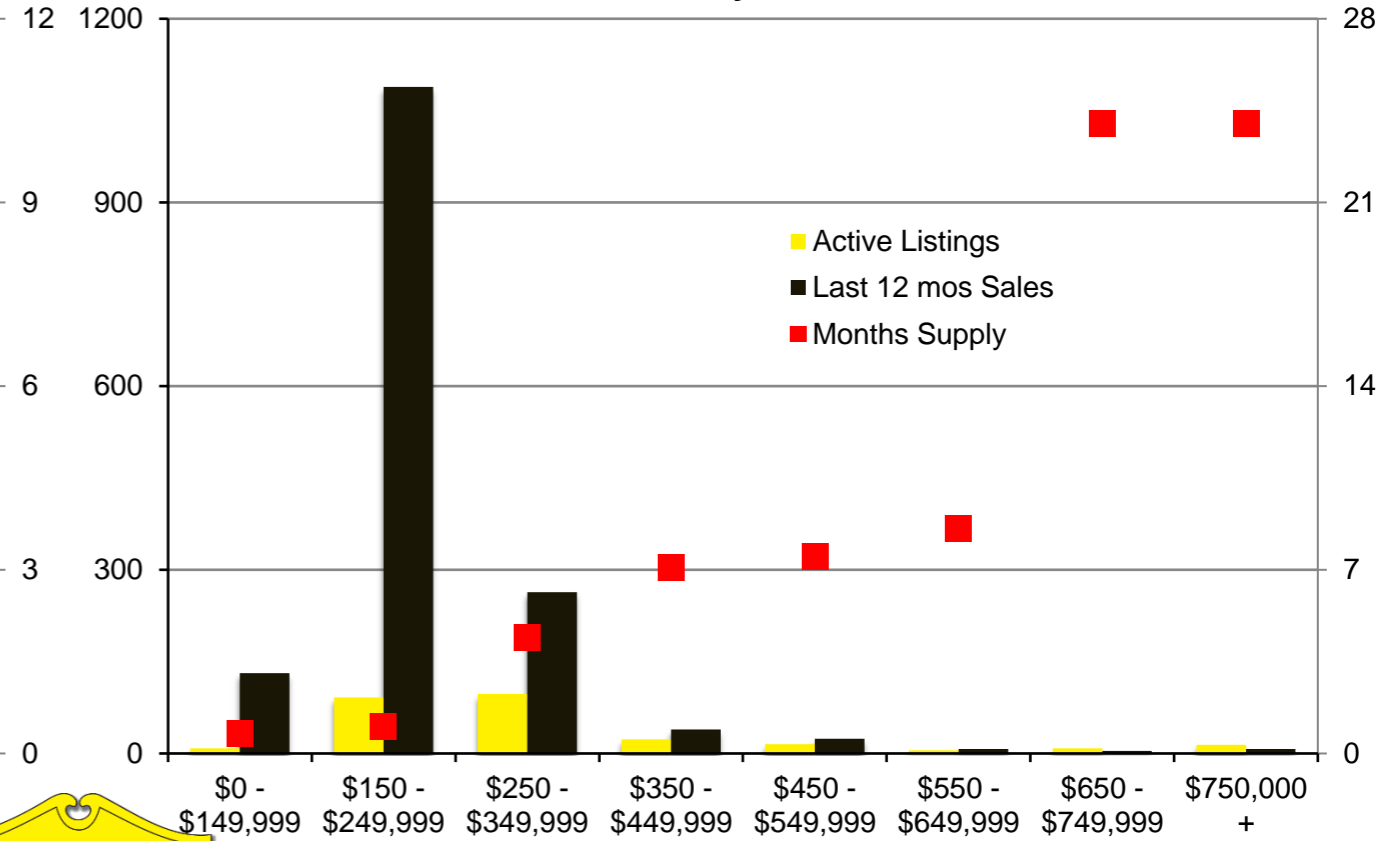

N INDICATORS

JUNE 2020

NORTH GEORGIA – JUNE 2020

Banks County - June 2020

Barrow County - June 2020

Cherokee County - June 2020

Dawson County - June 2020

Forsyth County - June 2020

Franklin County - June 2020

Gwinnett County - June 2020

Habersham County - June 2020

Hall County - June 2020

Jackson County - June 2020

Lumpkin County - June 2020

Pickens County - June 2020

Rabun County - June 2020

Stephens County - June 2020

Walton County - June 2020

White County - June 2020