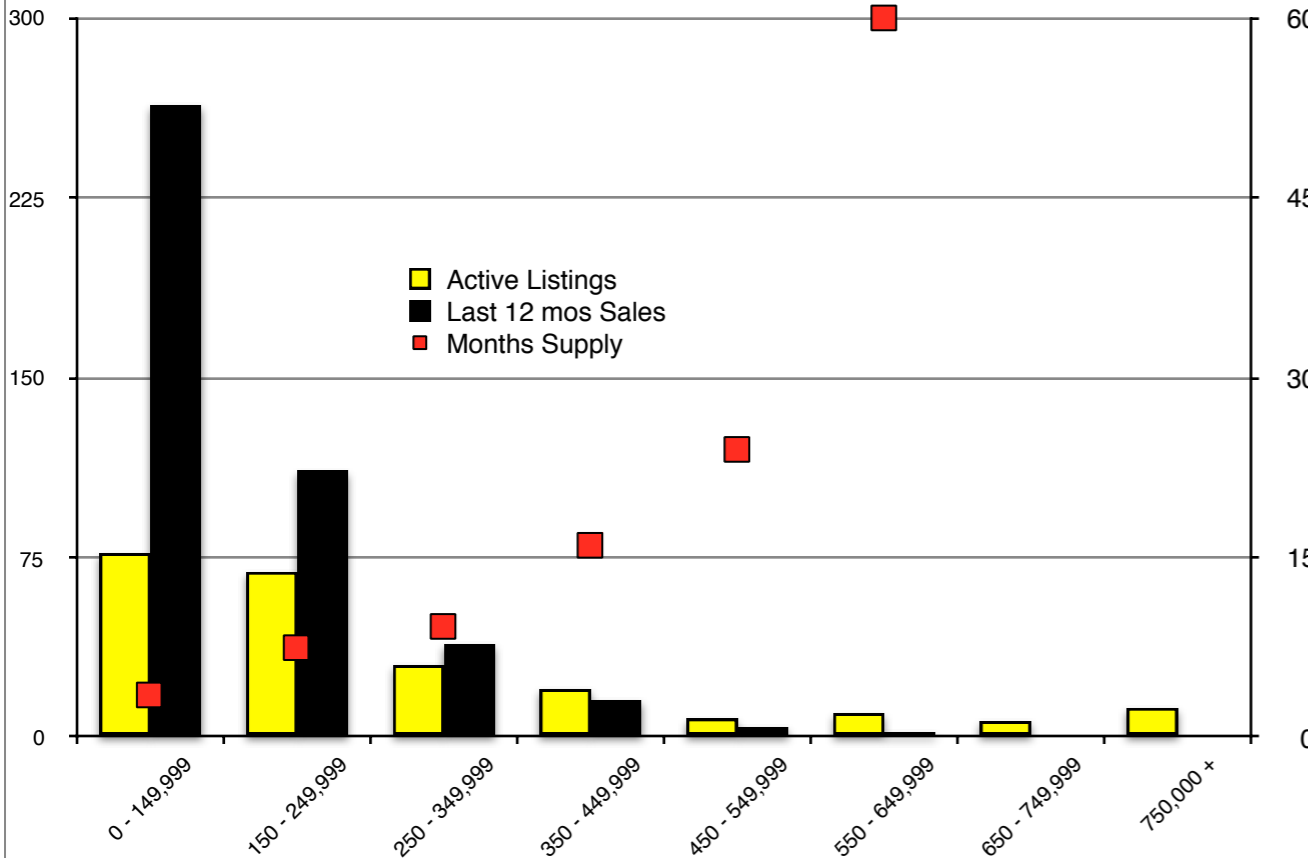

INDICATORS

MARCH 2016

Banks County Residential - March 2016

Barrow County Residential - March 2016

Cherokee County Residential - March 2016

Dawson County Residential - March 2016

Forsyth County Residential - March 2016

Gwinnett County Residential - March 2016

Habersham County Residential - March 2016

Hall County Residential - March 2016

Jackson County Residential - March 2016

Lumpkin County Residential - March 2016

Pickens County Residential - March 2016

Rabun County Residential - March 2016

Stephens County Residential - March 2016

White County Residential - March 2016