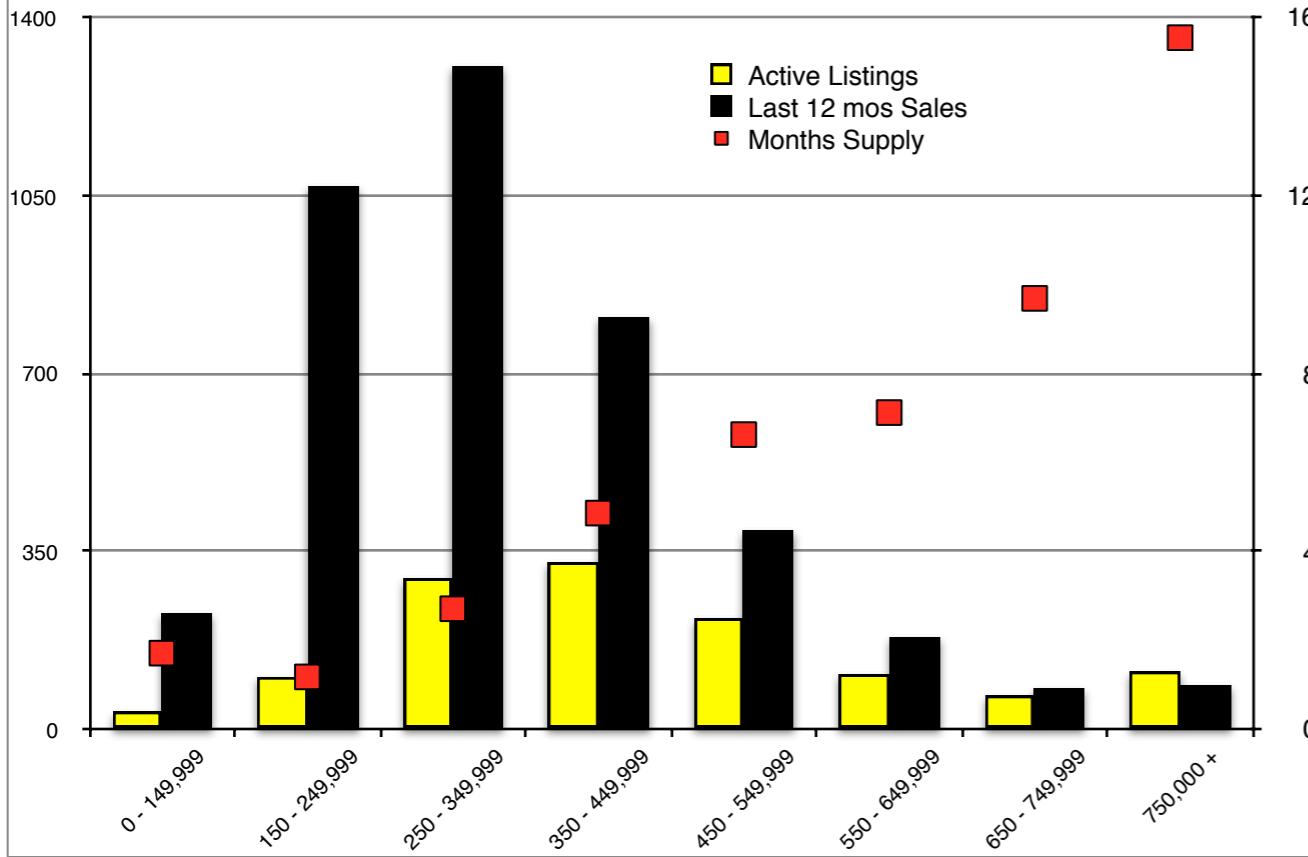

INDICATORS

MARCH 2016

Banks County Residential - March 2016

Barrow County Residential - March 2016

Cherokee County Residential - March 2016

Dawson County Residential - March 2016

Forsyth County Residential - March 2016

Gwinnett County Residential - March 2016

Habersham County Residential - March 2016

Hall County Residential - March 2016

Jackson County Residential - March 2016

Lumpkin County Residential - March 2016

Pickens County Residential - March 2016

Rabun County Residential - March 2016

Stephens County Residential - March 2016

White County Residential - March 2016