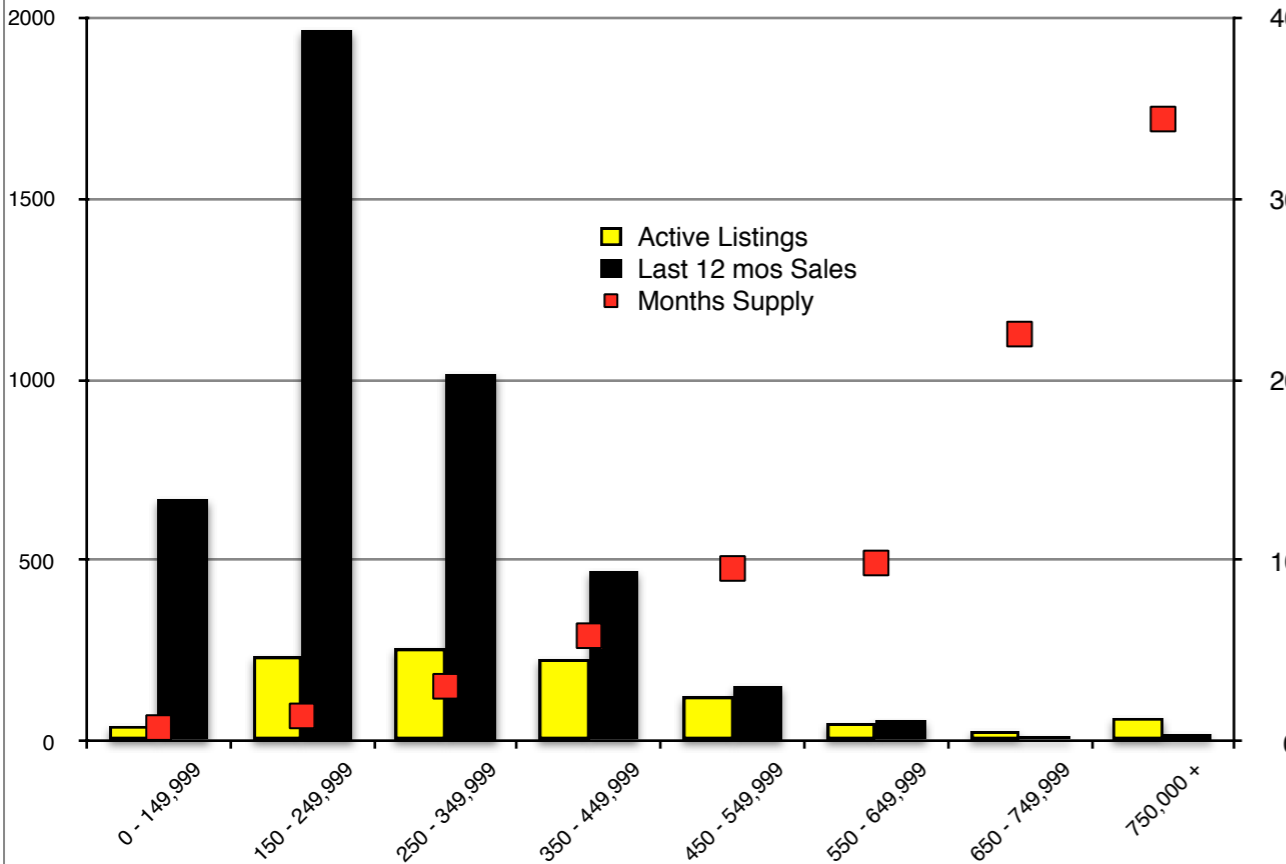

INDICATORS

MARCH 2016

Banks County Residential - March 2016

Barrow County Residential - March 2016

Cherokee County Residential - March 2016

Dawson County Residential - March 2016

Forsyth County Residential - March 2016

Gwinnett County Residential - March 2016

Habersham County Residential - March 2016

Hall County Residential - March 2016

Jackson County Residential - March 2016

Lumpkin County Residential - March 2016

Pickens County Residential - March 2016

Rabun County Residential - March 2016

Stephens County Residential - March 2016

White County Residential - March 2016