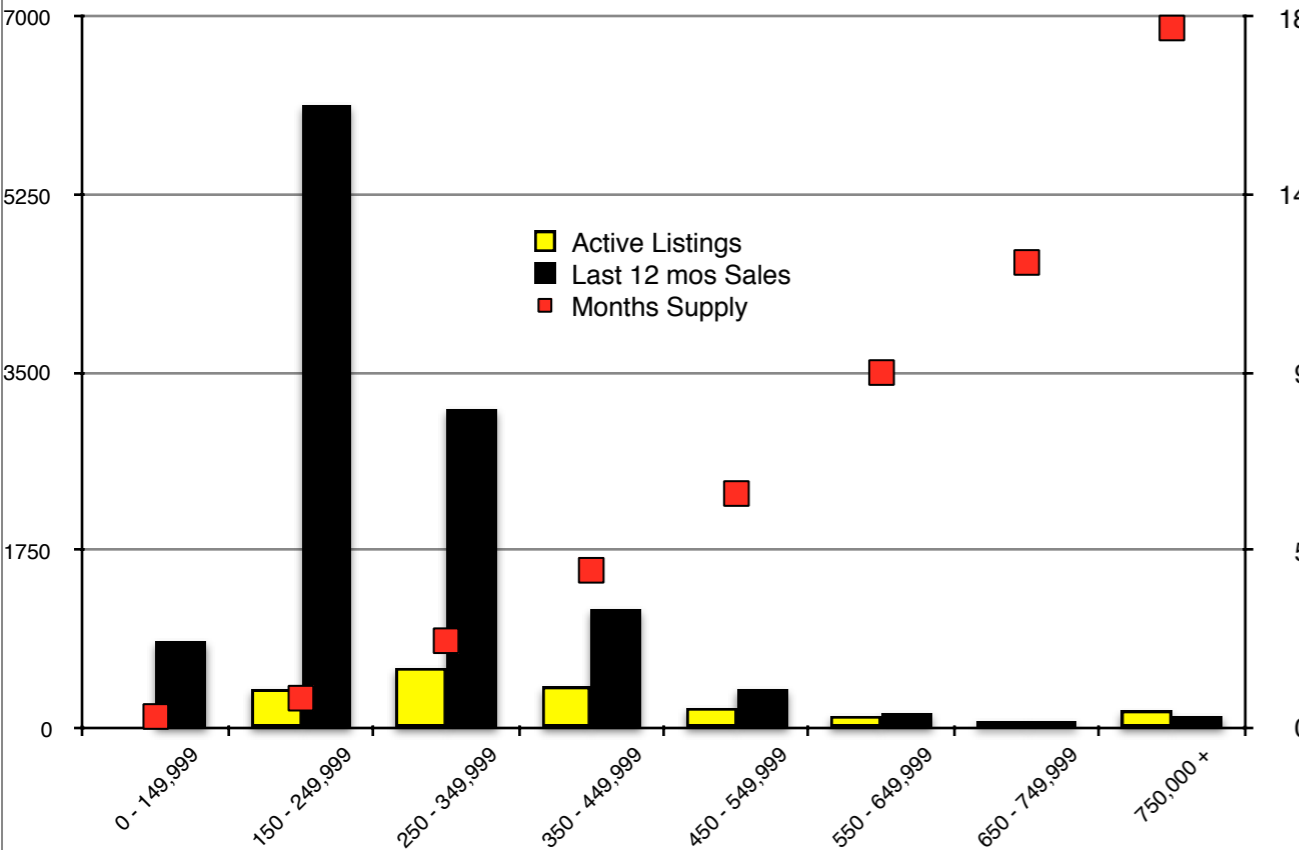

INDICATORS

MARCH 2018

NORTH GEORGIA - March 2018

Banks County - March 2018

Barrow County - March 2018

Cherokee County - March 2018

Dawson County - March 2018

Forsyth County - March 2018

Gwinnett County - March 2018

Habersham County - March 2018

Hall County - March 2018

Jackson County - March 2018

Lumpkin County - March 2018

Pickens County - March 2018

Note: N'dicators is a monthly publication of the The Norton Agency data from FMLS and GMLS sources we deem reliable. For more information contact info@gonorton.com
 Copyright Norton Native Intelligence 2018.

Rabun County - March 2018

Stephens County - March 2018

Walton County - March 2018

White County - March 2018

Note: N'dicators is a monthly publication of the The Norton Agency data from FMLS and GMLS sources we deem reliable. For more information contact info@gonorton.com
 Copyright Norton Native Intelligence 2018.