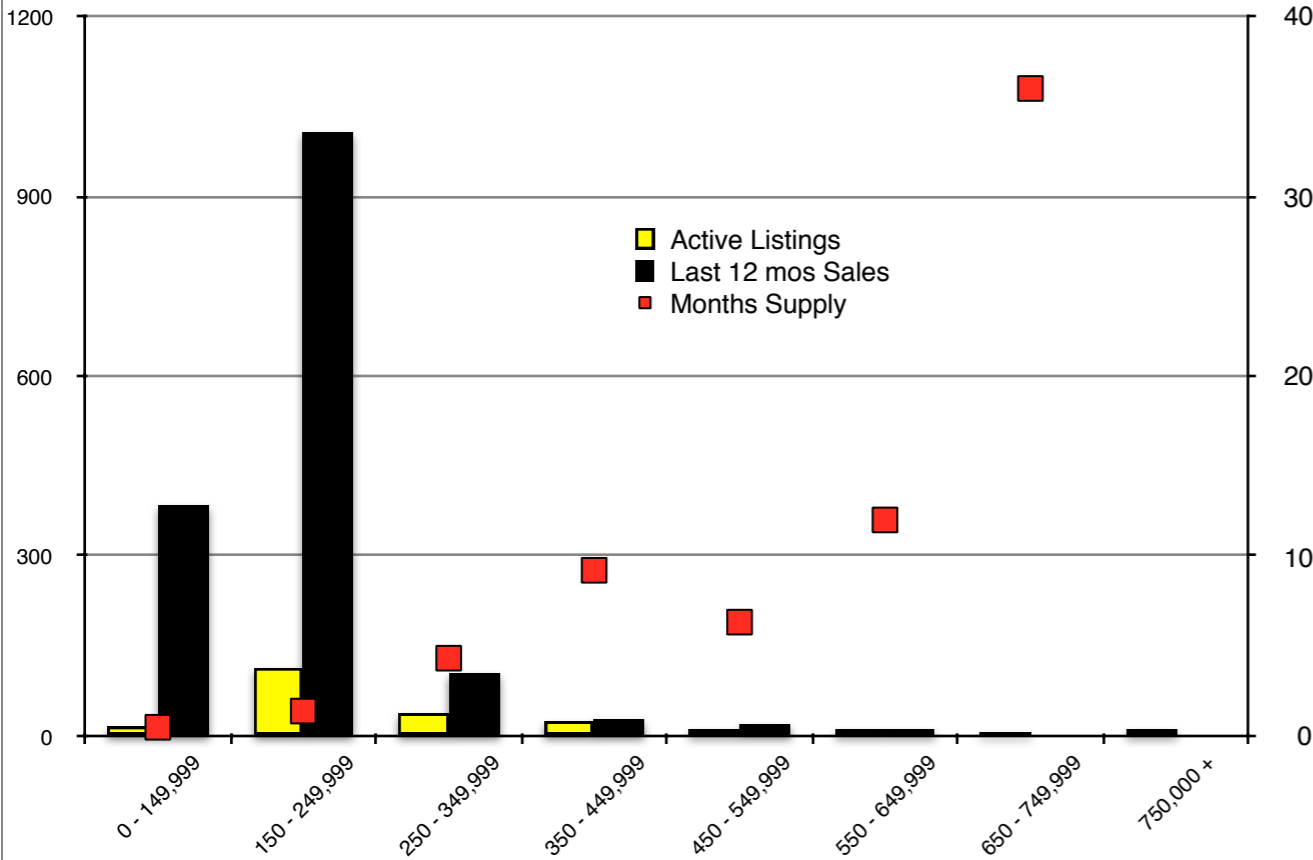

INDICATORS

MARCH 2018

NORTH GEORGIA - March 2018

Banks County - March 2018

Barrow County - March 2018

Cherokee County - March 2018

Dawson County - March 2018

Forsyth County - March 2018

Gwinnett County - March 2018

Habersham County - March 2018

Hall County - March 2018

Jackson County - March 2018

Lumpkin County - March 2018

Pickens County - March 2018

Note: N'dicators is a monthly publication of the The Norton Agency data from FMLS and GMLS sources we deem reliable. For more information contact info@gonorton.com
 Copyright Norton Native Intelligence 2018.

Rabun County - March 2018

Stephens County - March 2018

Walton County - March 2018

White County - March 2018

Note: N'dicators is a monthly publication of the The Norton Agency data from FMLS and GMLS sources we deem reliable. For more information contact info@gonorton.com
 Copyright Norton Native Intelligence 2018.