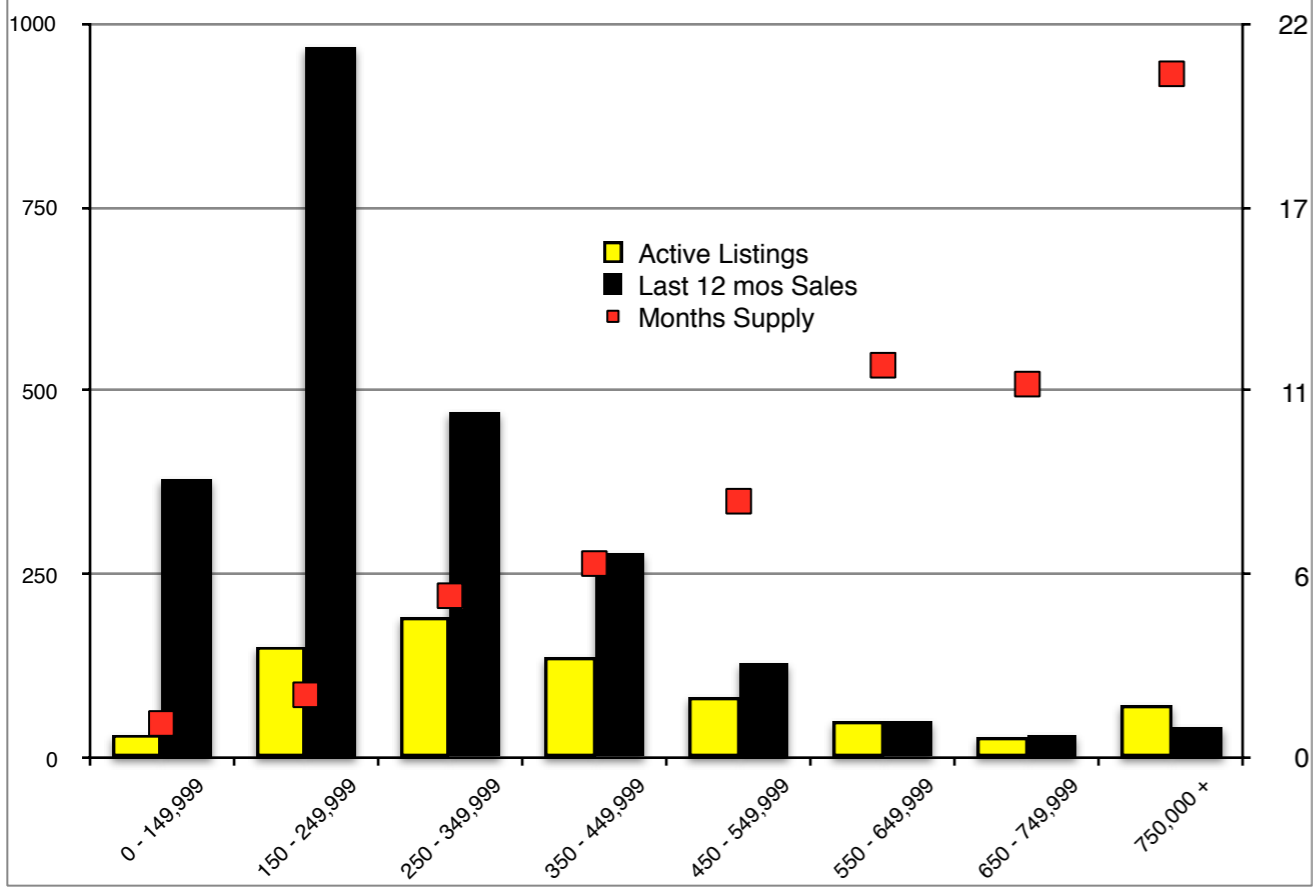

INDICATORS

MARCH 2018

NORTH GEORGIA - March 2018

Banks County - March 2018

Barrow County - March 2018

Cherokee County - March 2018

Dawson County - March 2018

Forsyth County - March 2018

Gwinnett County - March 2018

Habersham County - March 2018

Hall County - March 2018

Jackson County - March 2018

Lumpkin County - March 2018

Pickens County - March 2018

Note: N'dicators is a monthly publication of the The Norton Agency data from FMLS and GMLS sources we deem reliable. For more information contact info@gonorton.com
 Copyright Norton Native Intelligence 2018.

Rabun County - March 2018

Stephens County - March 2018

Walton County - March 2018

White County - March 2018

Note: N'dicators is a monthly publication of the The Norton Agency data from FMLS and GMLS sources we deem reliable. For more information contact info@gonorton.com
 Copyright Norton Native Intelligence 2018.