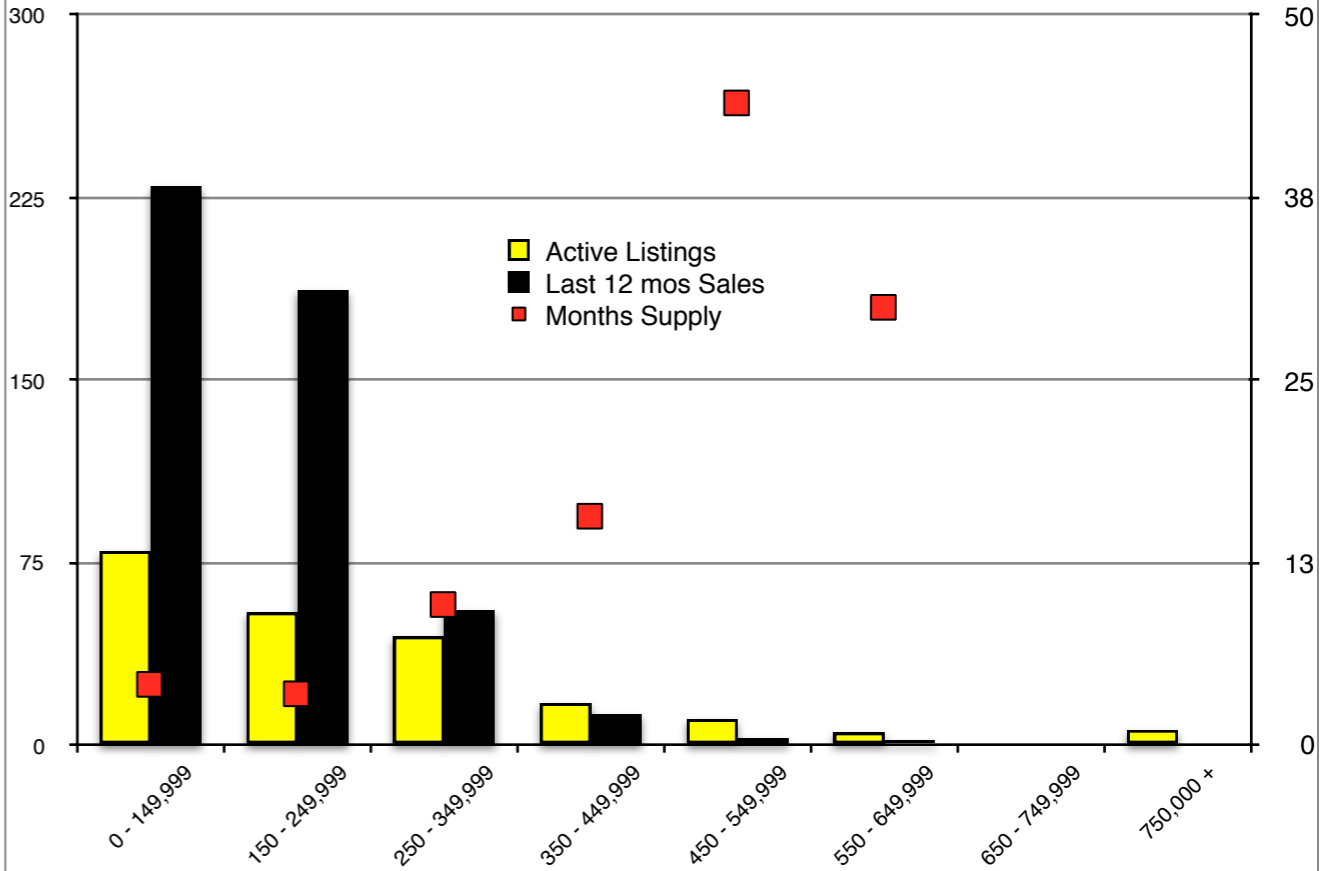

Rabun County - March 2018

Stephens County - March 2018

Walton County - March 2018

White County - March 2018

Note: N'dicators is a monthly publication of the The Norton Agency data from FMLS and GMLS sources we deem reliable. For more information contact info@gonorton.com
 Copyright Norton Native Intelligence 2018.