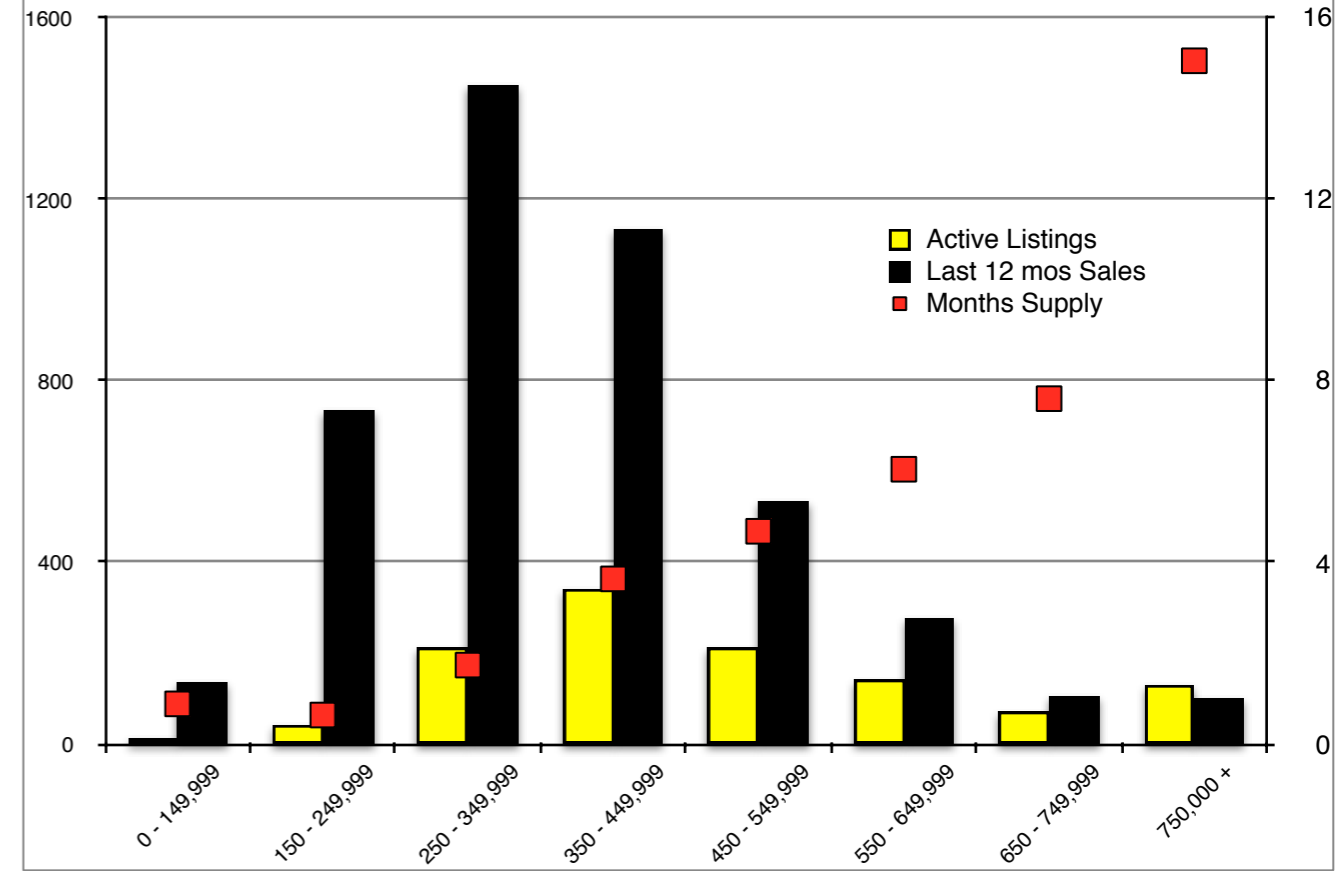

INDICATORS

MARCH 2018

NORTH GEORGIA - March 2018

Banks County - March 2018

Barrow County - March 2018

Cherokee County - March 2018

Dawson County - March 2018

Forsyth County - March 2018

Gwinnett County - March 2018

Habersham County - March 2018

Hall County - March 2018

Jackson County - March 2018

Lumpkin County - March 2018

Pickens County - March 2018

Note: N'dicators is a monthly publication of the The Norton Agency data from FMLS and GMLS sources we deem reliable. For more information contact info@gonorton.com
 Copyright Norton Native Intelligence 2018.

Rabun County - March 2018

Stephens County - March 2018

Walton County - March 2018

White County - March 2018

Note: N'dicators is a monthly publication of the The Norton Agency data from FMLS and GMLS sources we deem reliable. For more information contact info@gonorton.com
 Copyright Norton Native Intelligence 2018.