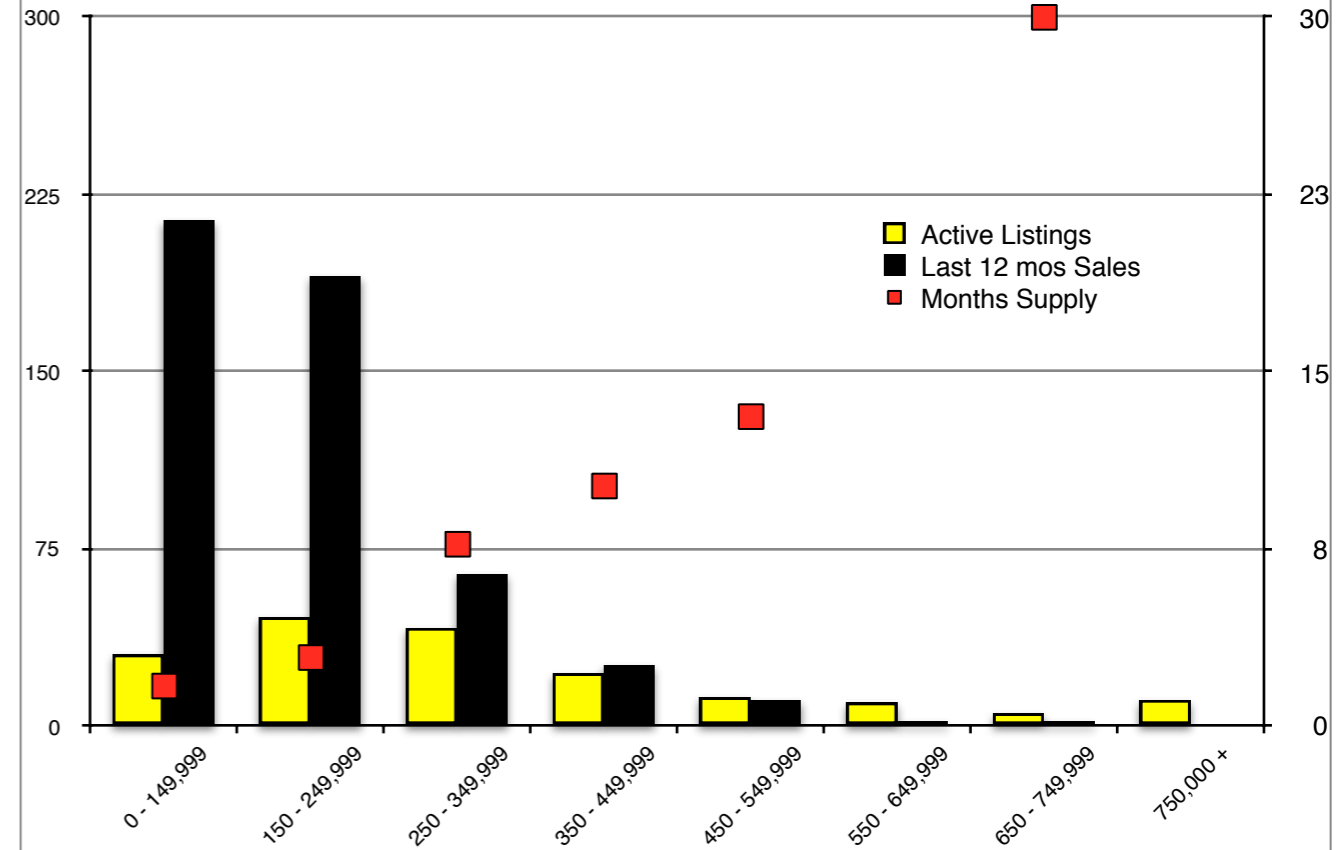

INDICATORS

MARCH 2018

NORTH GEORGIA - March 2018

Banks County - March 2018

Barrow County - March 2018

Cherokee County - March 2018

Dawson County - March 2018

Forsyth County - March 2018

Gwinnett County - March 2018

Habersham County - March 2018

Hall County - March 2018

Jackson County - March 2018

Lumpkin County - March 2018

Pickens County - March 2018

Note: N'dicators is a monthly publication of the The Norton Agency data from FMLS and GMLS sources we deem reliable. For more information contact info@gonorton.com
 Copyright Norton Native Intelligence 2018.

Rabun County - March 2018

Stephens County - March 2018

Walton County - March 2018

White County - March 2018

Note: N'dicators is a monthly publication of the The Norton Agency data from FMLS and GMLS sources we deem reliable. For more information contact info@gonorton.com
 Copyright Norton Native Intelligence 2018.