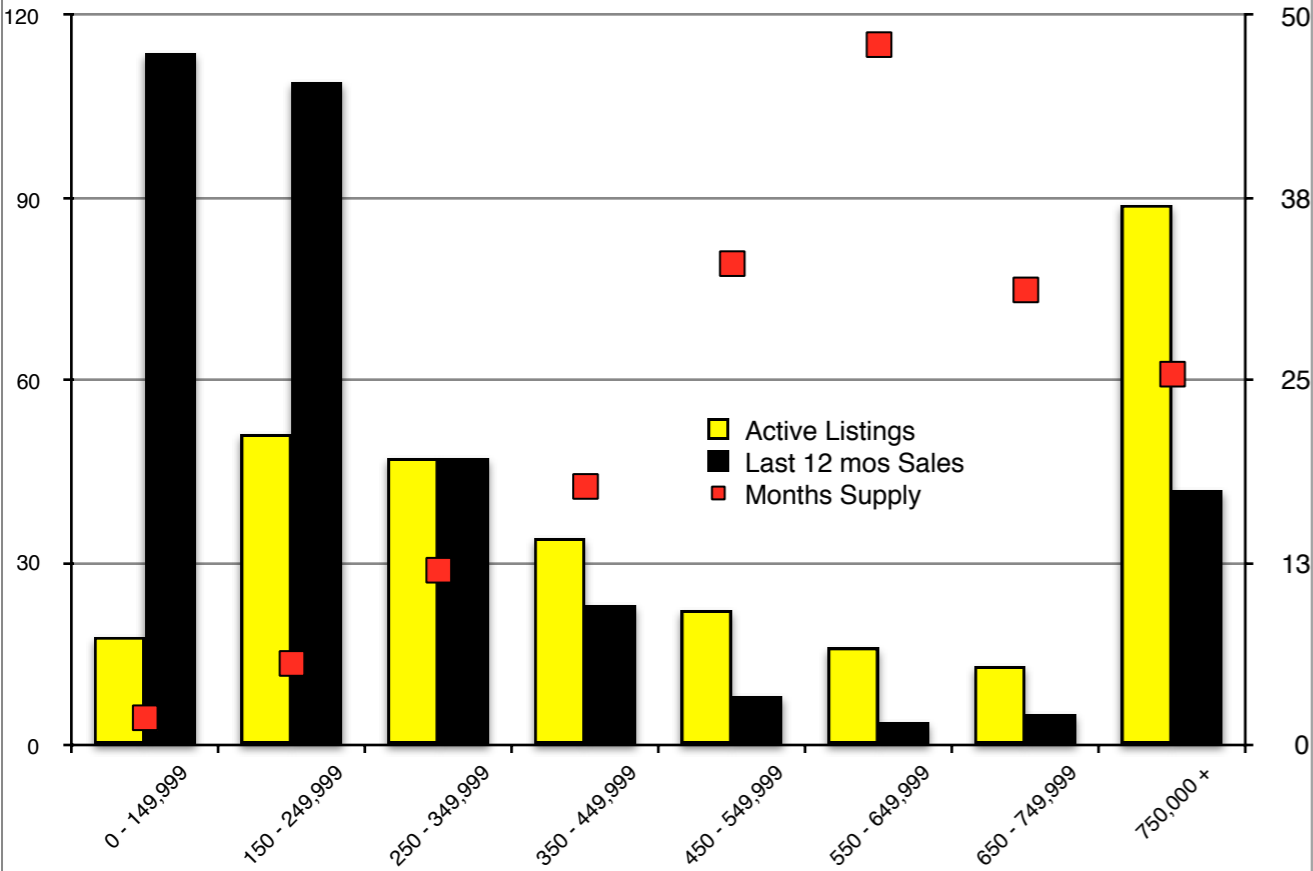

INDICATORS

MARCH 2018

NORTH GEORGIA - March 2018

Banks County - March 2018

Barrow County - March 2018

Cherokee County - March 2018

Dawson County - March 2018

Forsyth County - March 2018

Gwinnett County - March 2018

Habersham County - March 2018

Hall County - March 2018

Jackson County - March 2018

Lumpkin County - March 2018

Pickens County - March 2018

Note: N'dicators is a monthly publication of the The Norton Agency data from FMLS and GMLS sources we deem reliable. For more information contact info@gonorton.com
 Copyright Norton Native Intelligence 2018.

Rabun County - March 2018

Stephens County - March 2018

Walton County - March 2018

White County - March 2018

Note: N'dicators is a monthly publication of the The Norton Agency data from FMLS and GMLS sources we deem reliable. For more information contact info@gonorton.com
 Copyright Norton Native Intelligence 2018.