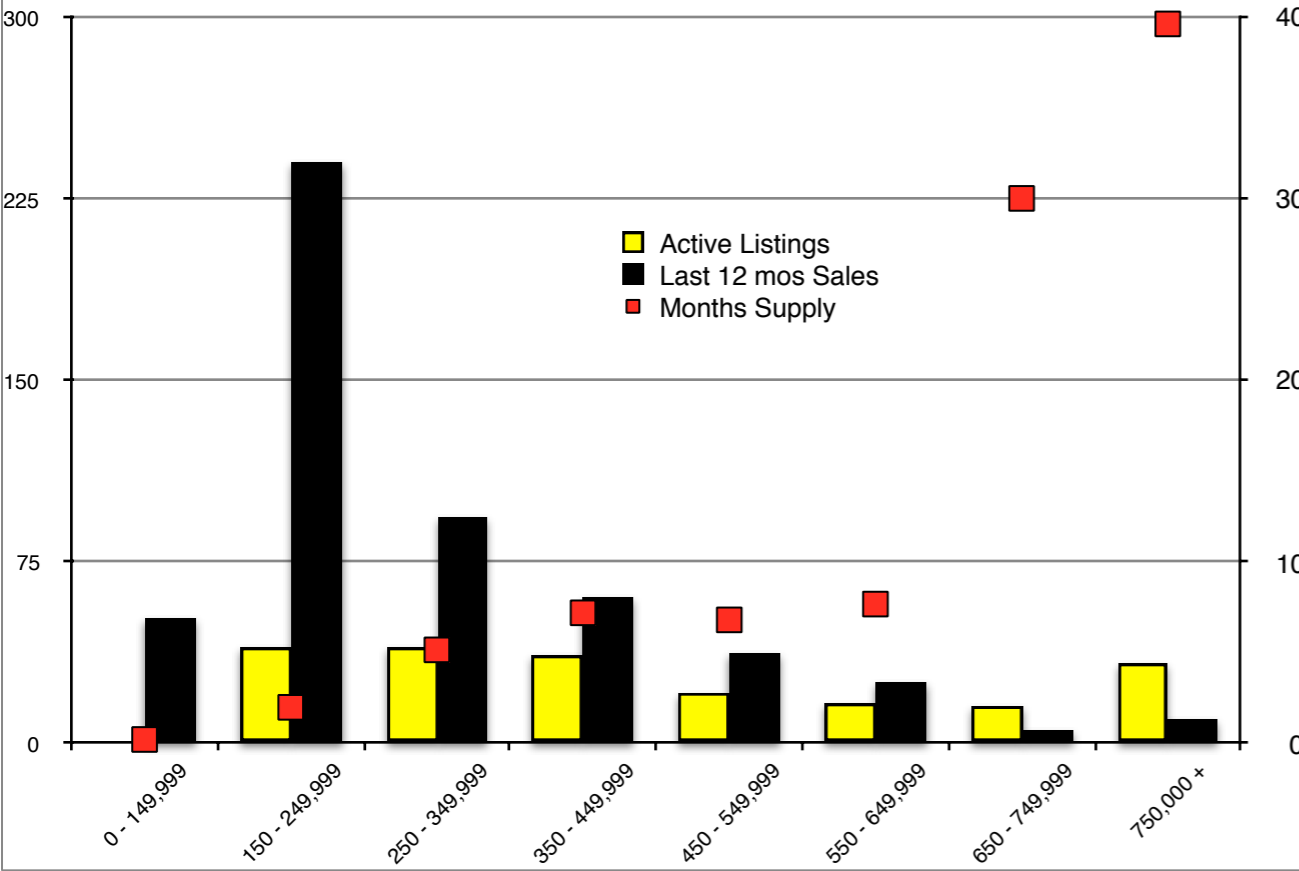

INDICATORS

MARCH 2018

NORTH GEORGIA - March 2018

Banks County - March 2018

Barrow County - March 2018

Cherokee County - March 2018

Dawson County - March 2018

Forsyth County - March 2018

Gwinnett County - March 2018

Habersham County - March 2018

Hall County - March 2018

Jackson County - March 2018

Lumpkin County - March 2018

Pickens County - March 2018

Note: N'dicators is a monthly publication of the The Norton Agency data from FMLS and GMLS sources we deem reliable. For more information contact info@gonorton.com
 Copyright Norton Native Intelligence 2018.

Rabun County - March 2018

Stephens County - March 2018

Walton County - March 2018

White County - March 2018

Note: N'dicators is a monthly publication of the The Norton Agency data from FMLS and GMLS sources we deem reliable. For more information contact info@gonorton.com
 Copyright Norton Native Intelligence 2018.