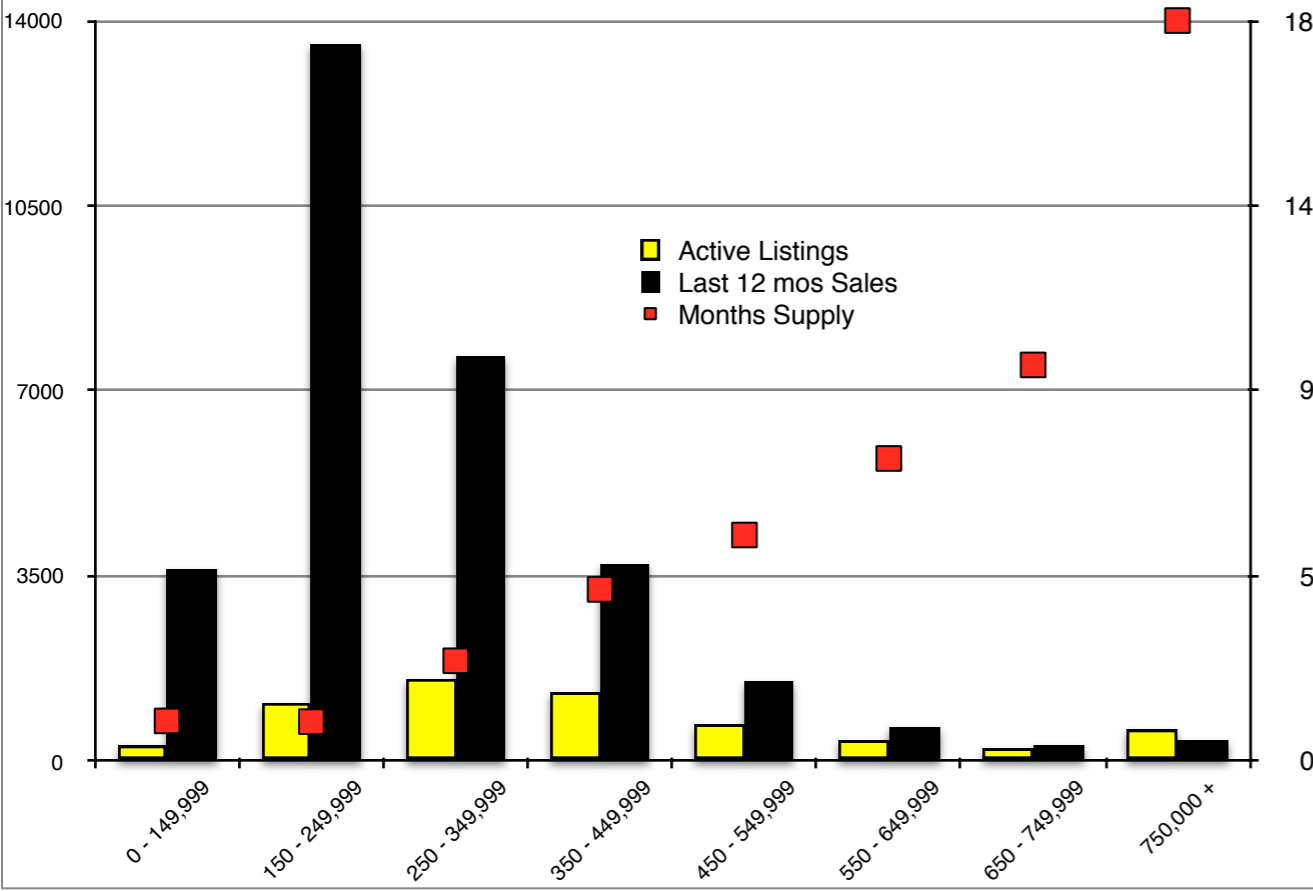

INDICATORS

MARCH 2018

NORTH GEORGIA - March 2018

Banks County - March 2018

Barrow County - March 2018

Cherokee County - March 2018

Dawson County - March 2018

Forsyth County - March 2018

Gwinnett County - March 2018

Habersham County - March 2018

Hall County - March 2018

Jackson County - March 2018

Lumpkin County - March 2018

Pickens County - March 2018

Note: N'dicators is a monthly publication of the The Norton Agency data from FMLS and GMLS sources we deem reliable. For more information contact info@gonorton.com
 Copyright Norton Native Intelligence 2018.

Rabun County - March 2018

Stephens County - March 2018

Walton County - March 2018

White County - March 2018

Note: N'dicators is a monthly publication of the The Norton Agency data from FMLS and GMLS sources we deem reliable. For more information contact info@gonorton.com
 Copyright Norton Native Intelligence 2018.