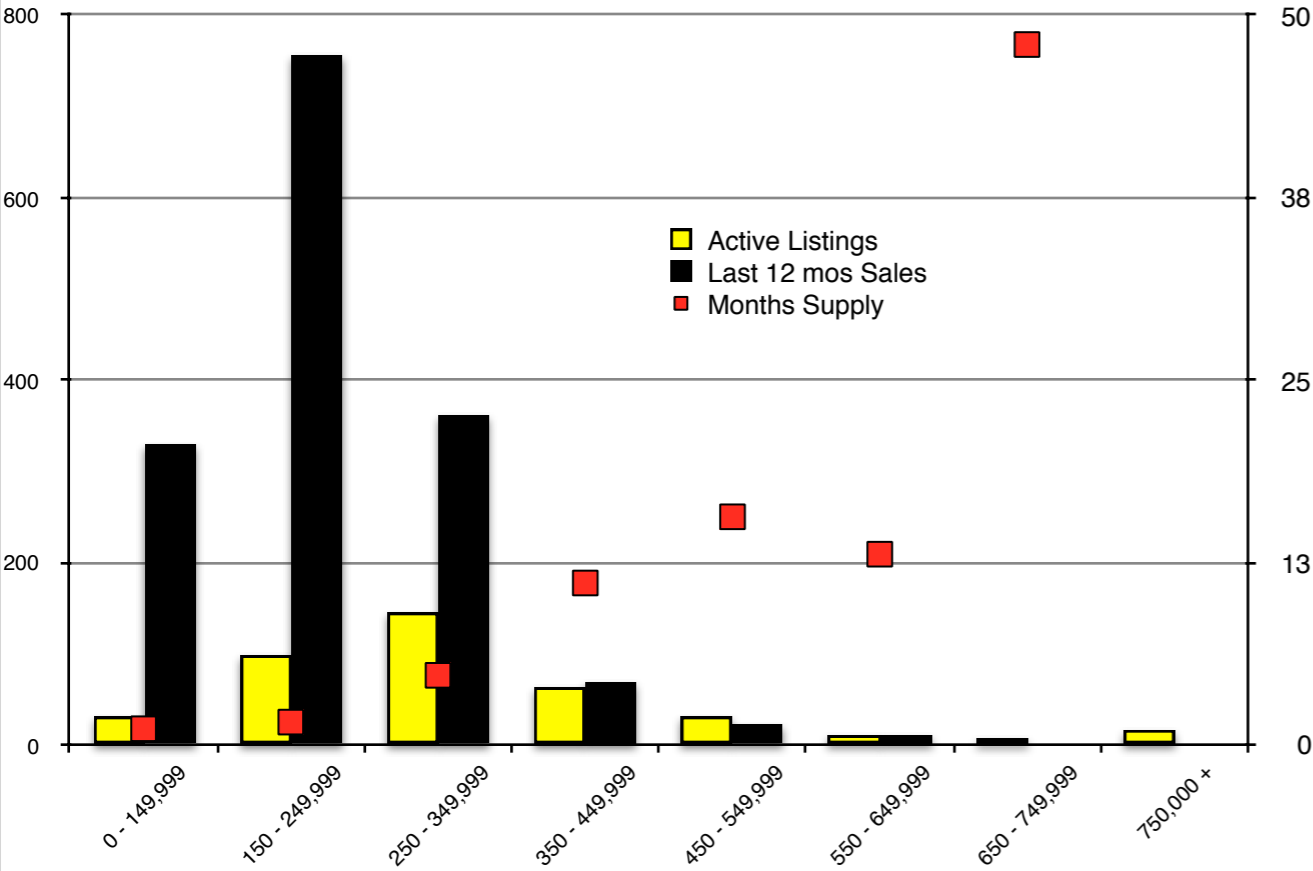

INDICATORS

MARCH 2018

NORTH GEORGIA - March 2018

Banks County - March 2018

Barrow County - March 2018

Cherokee County - March 2018

Dawson County - March 2018

Forsyth County - March 2018

Gwinnett County - March 2018

Habersham County - March 2018

Hall County - March 2018

Jackson County - March 2018

Lumpkin County - March 2018

Pickens County - March 2018

Note: N'dicators is a monthly publication of the The Norton Agency data from FMLS and GMLS sources we deem reliable. For more information contact info@gonorton.com
 Copyright Norton Native Intelligence 2018.

Rabun County - March 2018

Stephens County - March 2018

Walton County - March 2018

White County - March 2018

Note: N'dicators is a monthly publication of the The Norton Agency data from FMLS and GMLS sources we deem reliable. For more information contact info@gonorton.com
 Copyright Norton Native Intelligence 2018.