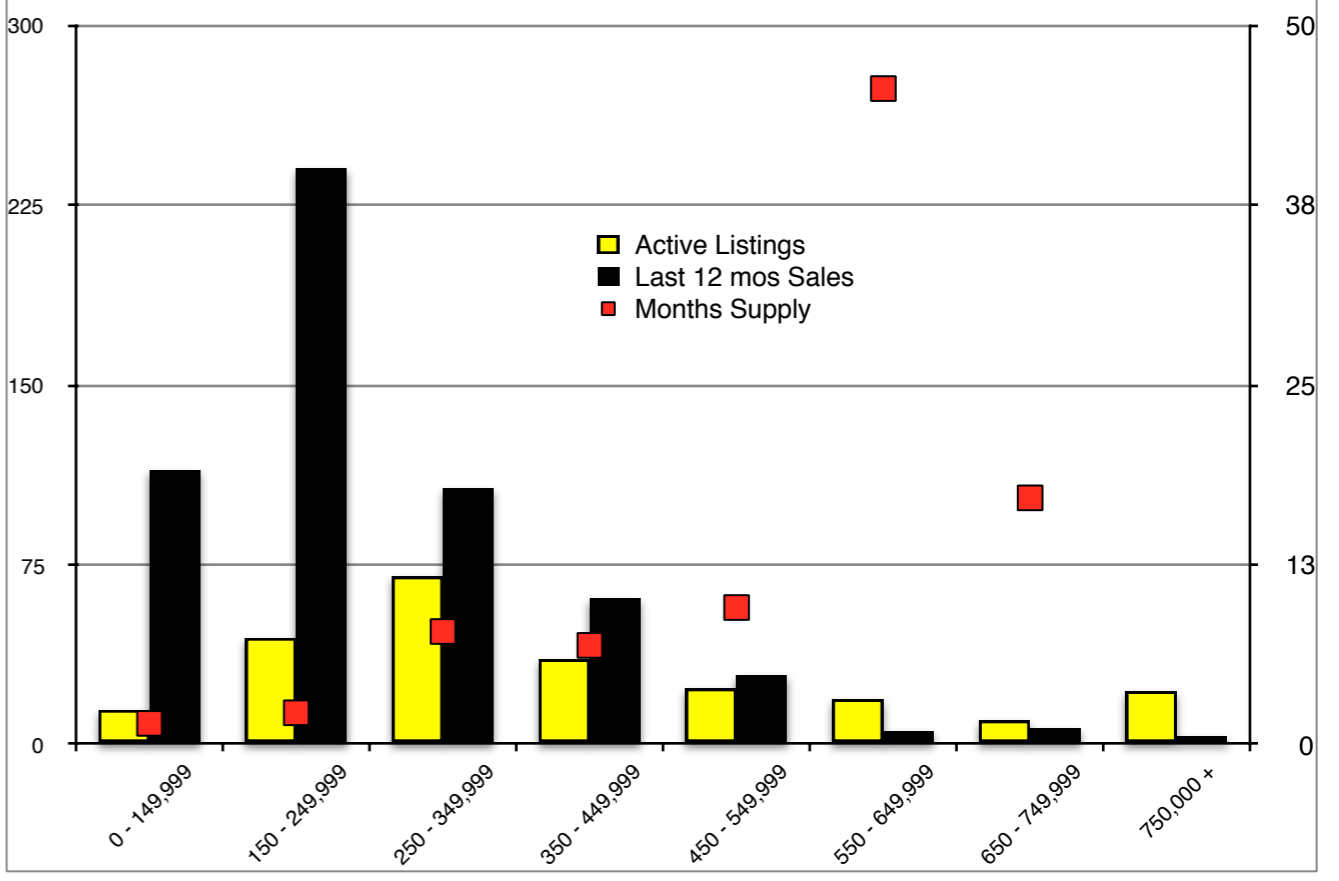

Gwinnett County - March 2018

Habersham County - March 2018

Hall County - March 2018

Jackson County - March 2018

Lumpkin County - March 2018

Pickens County - March 2018

Note: N'dicators is a monthly publication of the The Norton Agency data from FMLS and GMLS sources we deem reliable. For more information contact info@gonorton.com
 Copyright Norton Native Intelligence 2018.

Rabun County - March 2018

Stephens County - March 2018

Walton County - March 2018

White County - March 2018

Note: N'dicators is a monthly publication of the The Norton Agency data from FMLS and GMLS sources we deem reliable. For more information contact info@gonorton.com
 Copyright Norton Native Intelligence 2018.