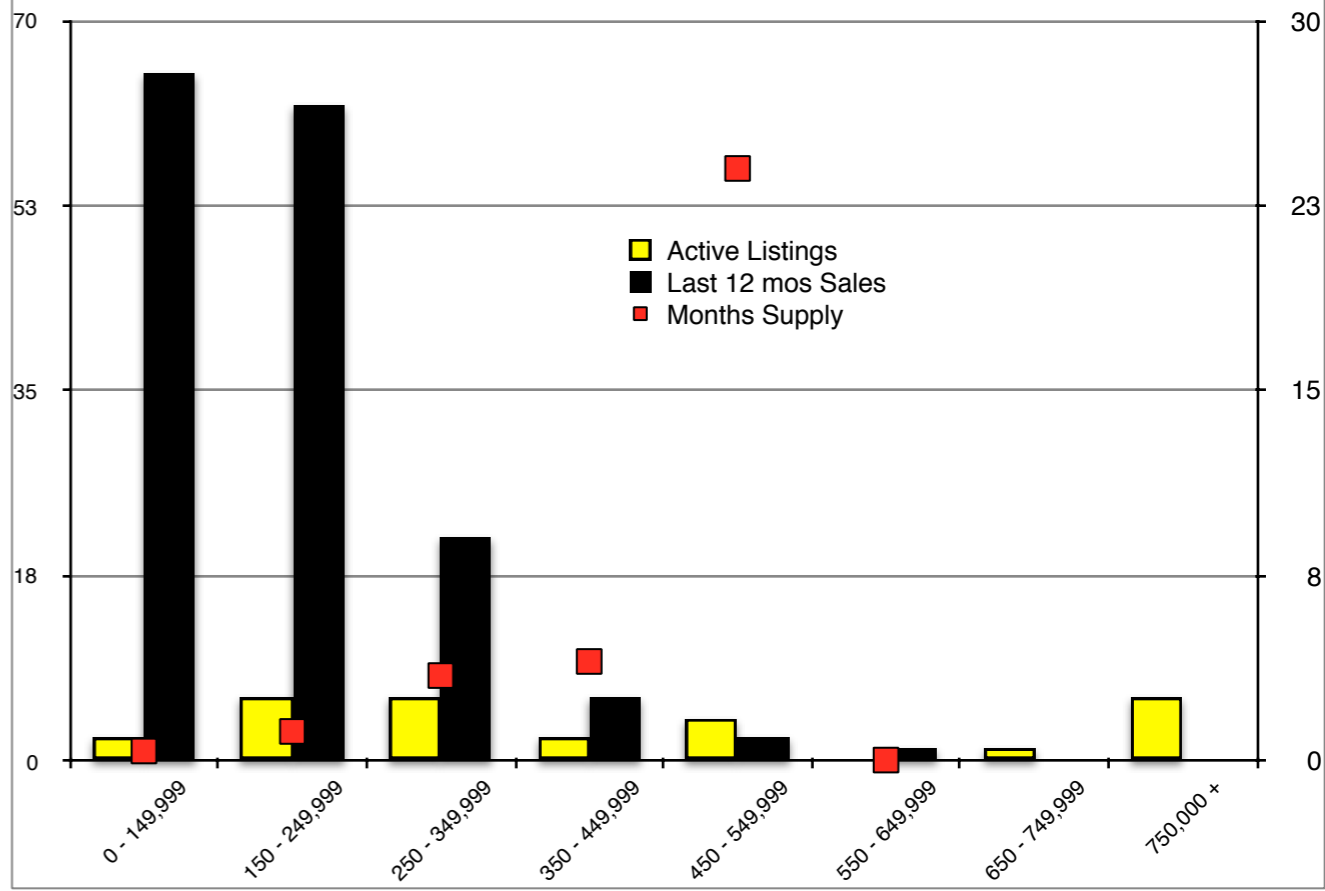

INDICATORS

MARCH 2018

NORTH GEORGIA - March 2018

Banks County - March 2018

Barrow County - March 2018

Cherokee County - March 2018

Dawson County - March 2018

Forsyth County - March 2018

Gwinnett County - March 2018

Habersham County - March 2018

Hall County - March 2018

Jackson County - March 2018

Lumpkin County - March 2018

Pickens County - March 2018

Note: N'dicators is a monthly publication of the The Norton Agency data from FMLS and GMLS sources we deem reliable. For more information contact info@gonorton.com
 Copyright Norton Native Intelligence 2018.

Rabun County - March 2018

Stephens County - March 2018

Walton County - March 2018

White County - March 2018

Note: N'dicators is a monthly publication of the The Norton Agency data from FMLS and GMLS sources we deem reliable. For more information contact info@gonorton.com
 Copyright Norton Native Intelligence 2018.