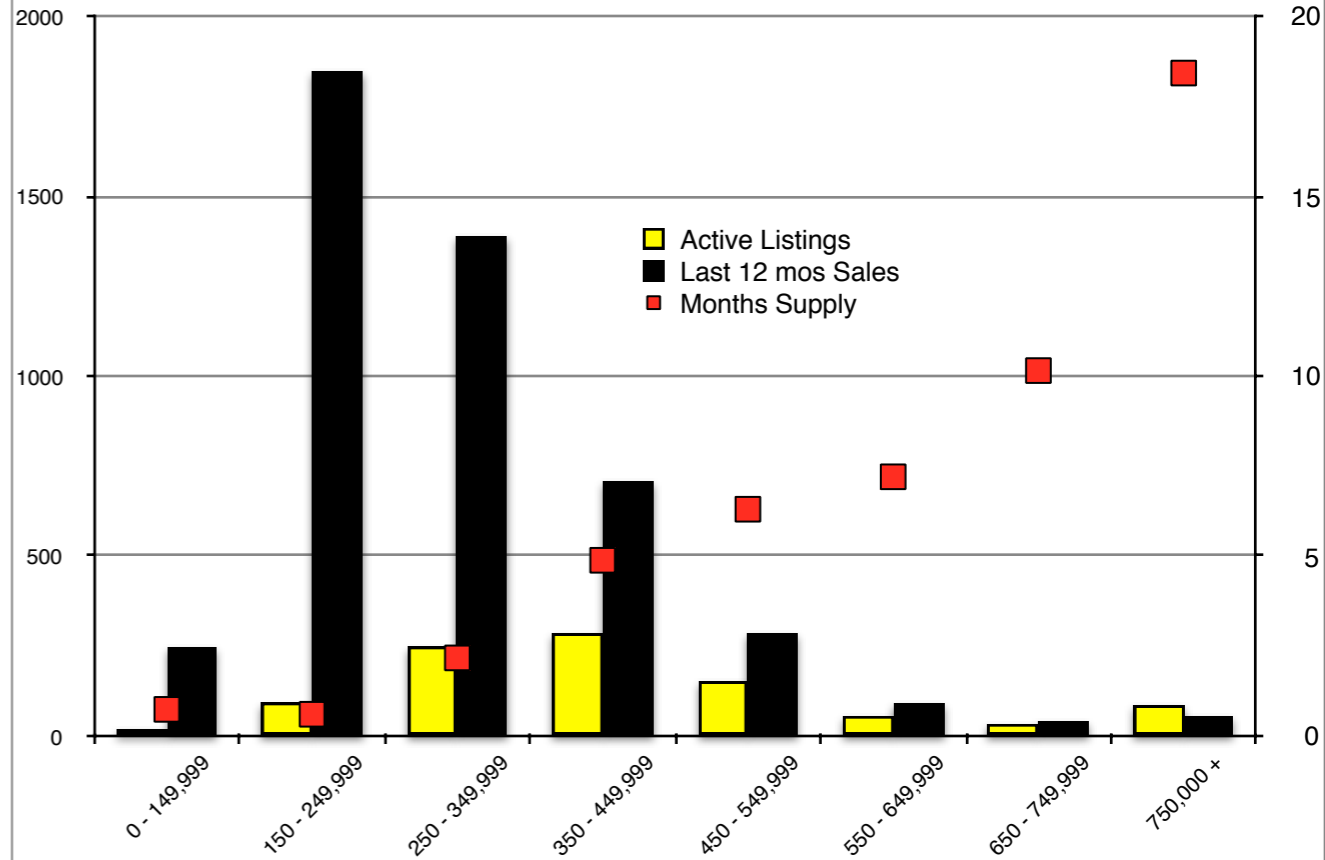

INDICATORS

MARCH 2018

NORTH GEORGIA - March 2018

Banks County - March 2018

Barrow County - March 2018

Cherokee County - March 2018

Dawson County - March 2018

Forsyth County - March 2018

Gwinnett County - March 2018

Habersham County - March 2018

Hall County - March 2018

Jackson County - March 2018

Lumpkin County - March 2018

Pickens County - March 2018

Note: N'dicators is a monthly publication of the The Norton Agency data from FMLS and GMLS sources we deem reliable. For more information contact info@gonorton.com
 Copyright Norton Native Intelligence 2018.

Rabun County - March 2018

Stephens County - March 2018

Walton County - March 2018

White County - March 2018

Note: N'dicators is a monthly publication of the The Norton Agency data from FMLS and GMLS sources we deem reliable. For more information contact info@gonorton.com
 Copyright Norton Native Intelligence 2018.