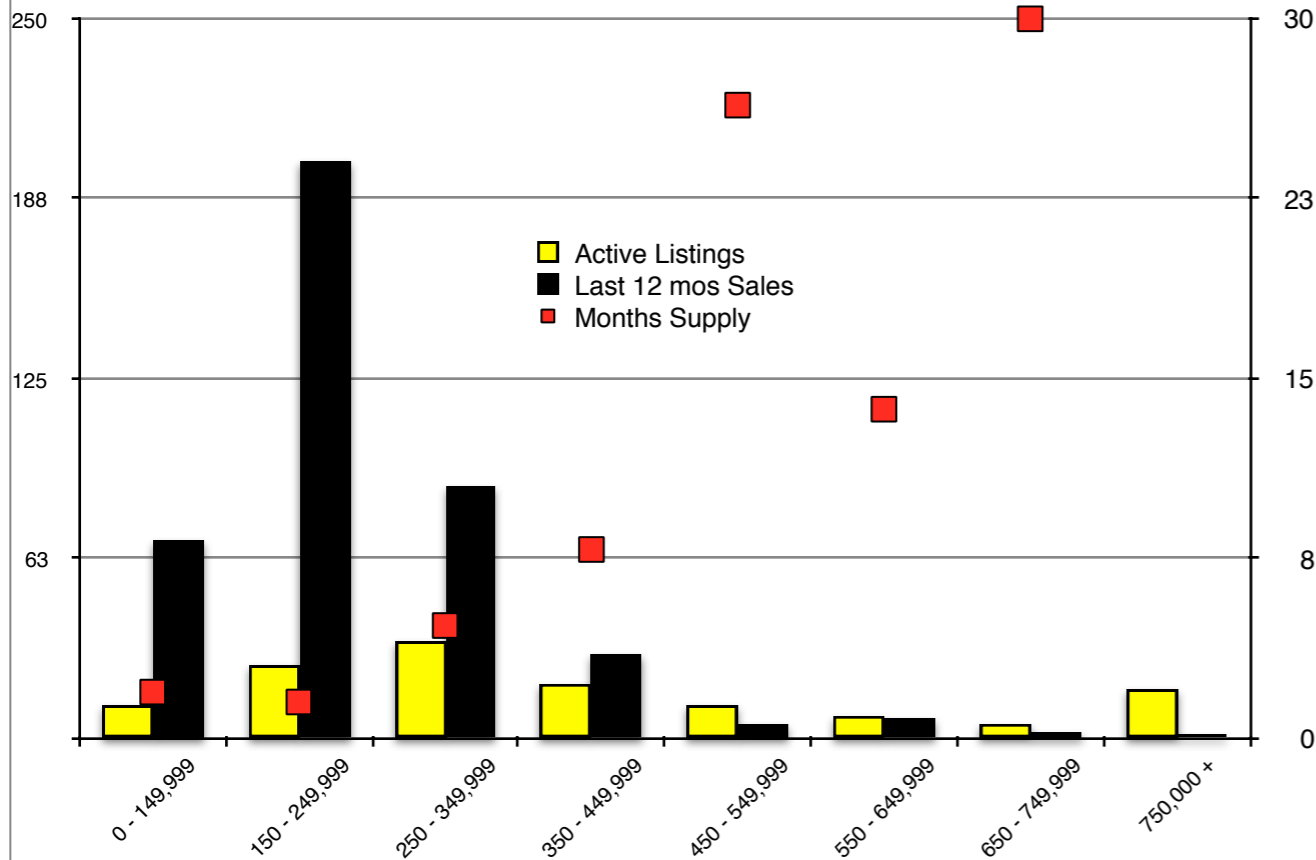

Dawson County - March 2019

Forsyth County - March 2019

Gwinnett County - March 2019

Habersham County - March 2019

Note: N'dicators is a monthly publication of the The Norton Agency data from FMLS and GMLS sources we deem reliable. For more information contact info@gonorton.com
 Copyright Norton Native Intelligence 2019.

Hall County - March 2019

Jackson County - March 2019

Lumpkin County - March 2019

Pickens County - March 2019

Rabun County - March 2019

Stephens County - March 2019

Walton County - March 2019

White County - March 2019