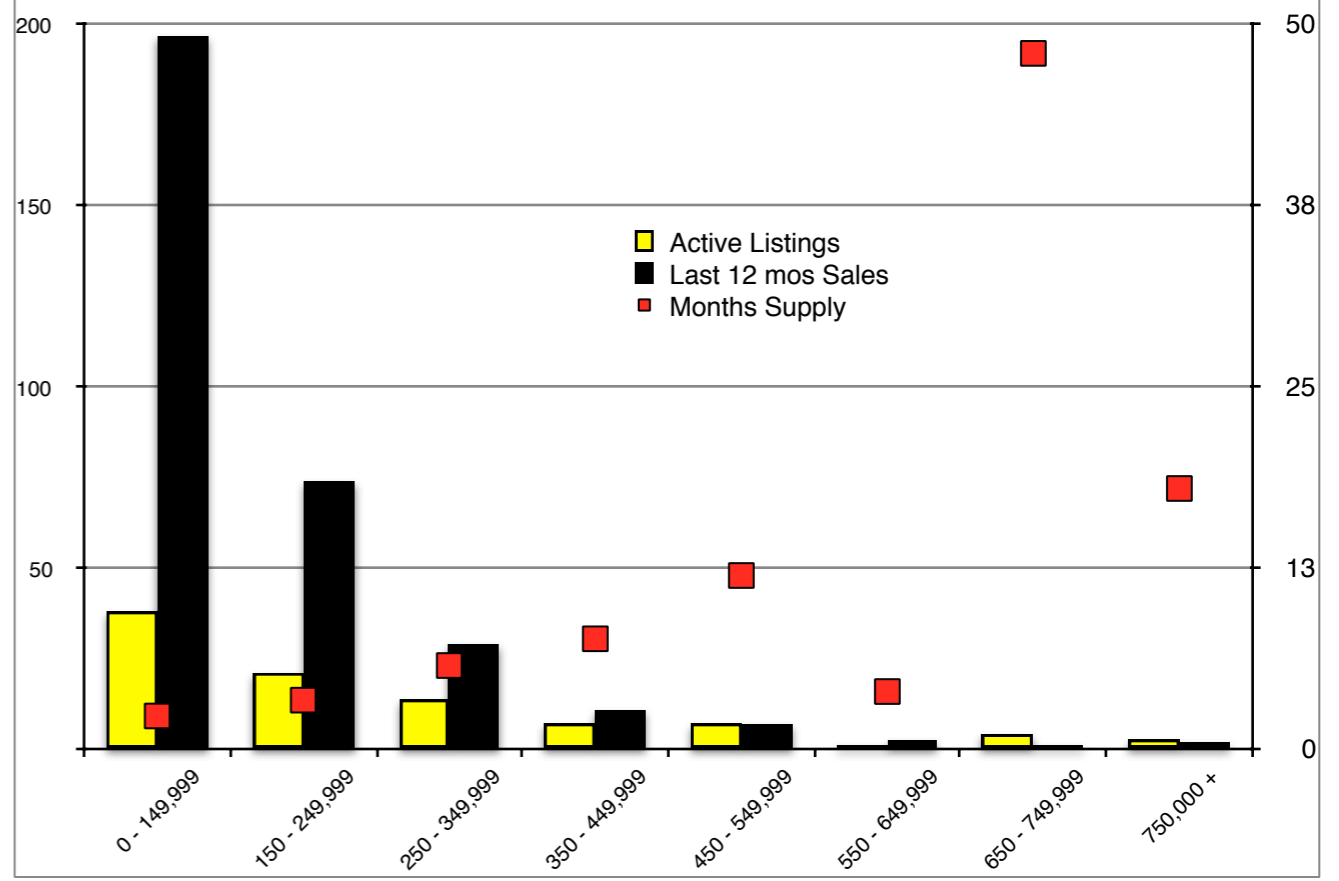

Dawson County - March 2019

Forsyth County - March 2019

Gwinnett County - March 2019

Habersham County - March 2019

Note: N'dicators is a monthly publication of the The Norton Agency data from FMLS and GMLS sources we deem reliable. For more information contact info@gonorton.com
 Copyright Norton Native Intelligence 2019.

Hall County - March 2019

Jackson County - March 2019

Lumpkin County - March 2019

Pickens County - March 2019

Rabun County - March 2019

Stephens County - March 2019

Walton County - March 2019

White County - March 2019