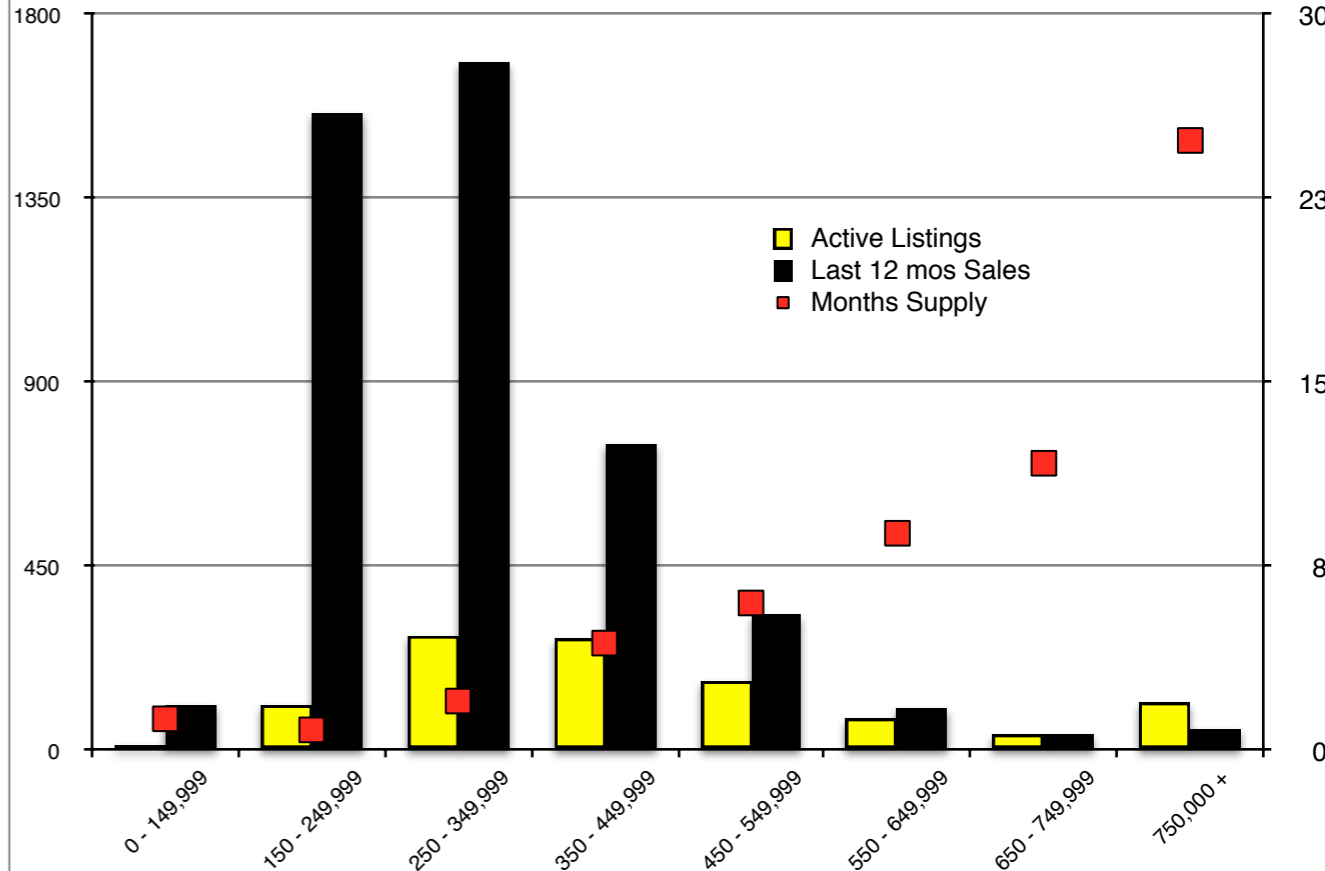

INDICATORS

MARCH 2019

NORTH GEORGIA - March 2019

Banks County - March 2019

Barrow County - March 2019

Cherokee County - March 2019

Note: N'dicators is a monthly publication of the The Norton Agency data from FMLS and GMLS sources we deem reliable. For more information contact info@gonorton.com
 Copyright Norton Native Intelligence 2019.

Dawson County - March 2019

Forsyth County - March 2019

Gwinnett County - March 2019

Habersham County - March 2019

Note: N'dicators is a monthly publication of the The Norton Agency data from FMLS and GMLS sources we deem reliable. For more information contact info@gonorton.com
 Copyright Norton Native Intelligence 2019.

Hall County - March 2019

Jackson County - March 2019

Lumpkin County - March 2019

Pickens County - March 2019

Rabun County - March 2019

Stephens County - March 2019

Walton County - March 2019

White County - March 2019