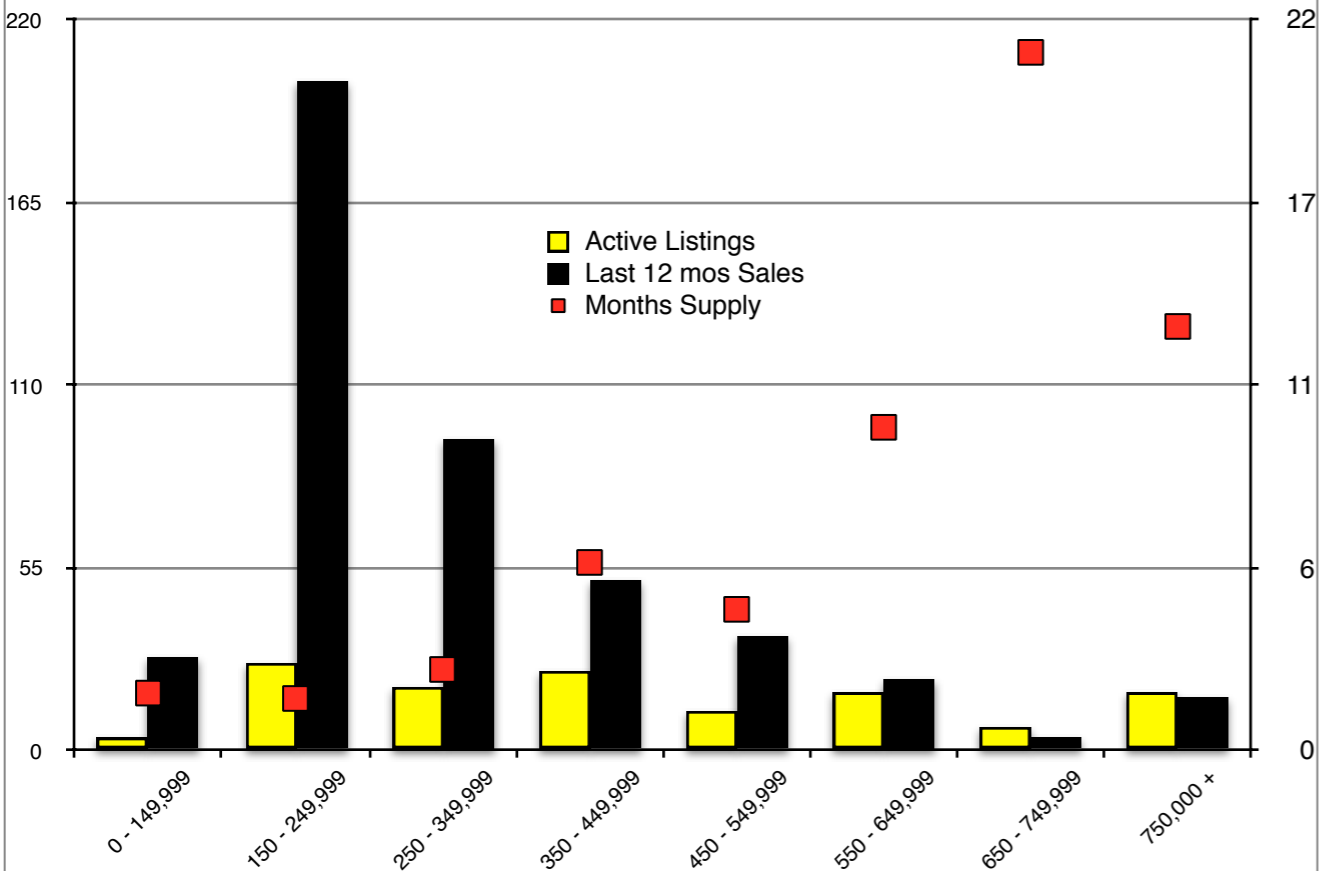

INDICATORS

MARCH 2019

NORTH GEORGIA - March 2019

Banks County - March 2019

Barrow County - March 2019

Cherokee County - March 2019

Note: N'dicators is a monthly publication of the The Norton Agency data from FMLS and GMLS sources we deem reliable. For more information contact info@gonorton.com
 Copyright Norton Native Intelligence 2019.

Dawson County - March 2019

Forsyth County - March 2019

Gwinnett County - March 2019

Habersham County - March 2019

Note: N'dicators is a monthly publication of the The Norton Agency data from FMLS and GMLS sources we deem reliable. For more information contact info@gonorton.com
 Copyright Norton Native Intelligence 2019.

Hall County - March 2019

Jackson County - March 2019

Lumpkin County - March 2019

Pickens County - March 2019

Rabun County - March 2019

Stephens County - March 2019

Walton County - March 2019

White County - March 2019