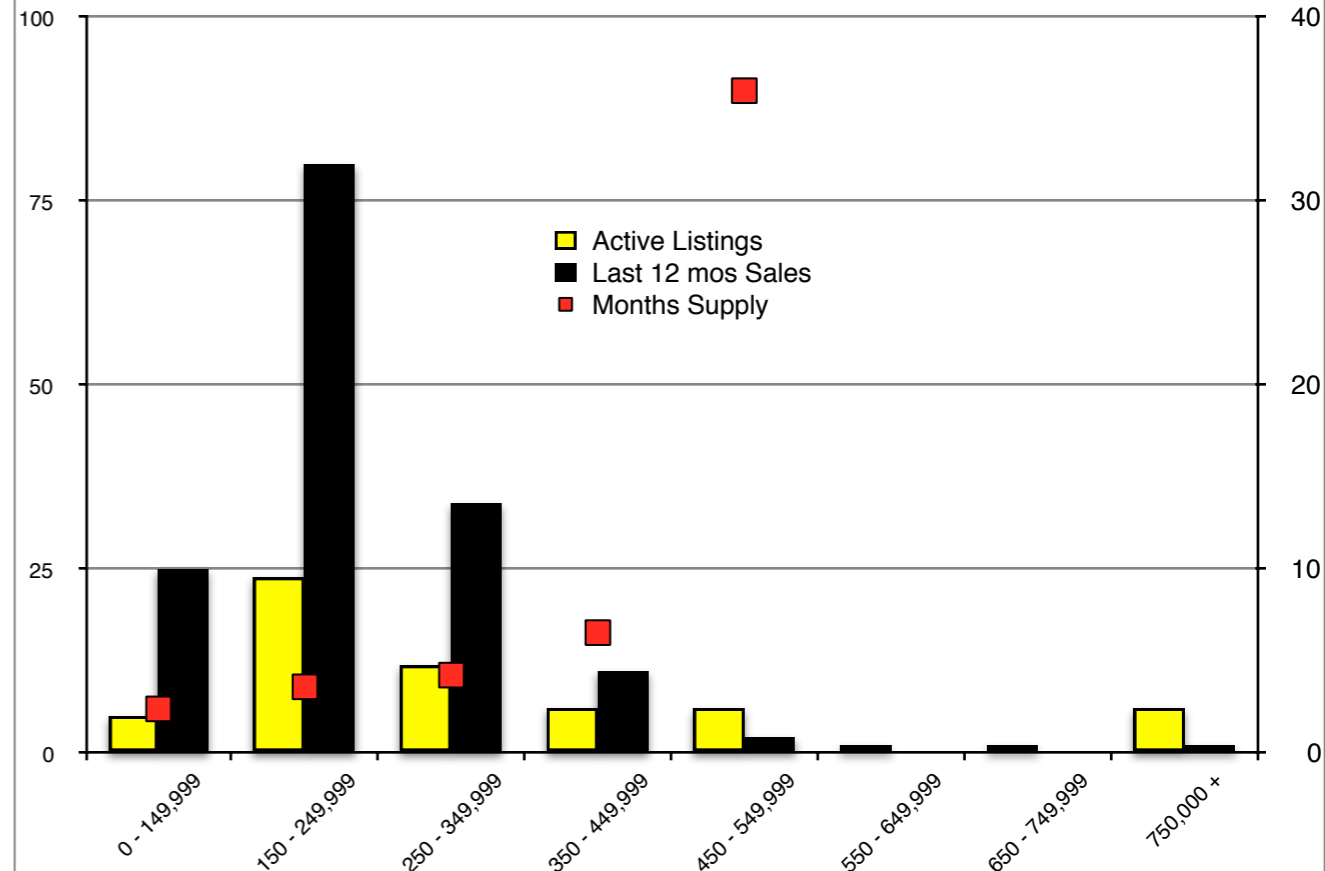

INDICATORS

MARCH 2019

NORTH GEORGIA - March 2019

Banks County - March 2019

Barrow County - March 2019

Cherokee County - March 2019

Note: N'dicators is a monthly publication of the The Norton Agency data from FMLS and GMLS sources we deem reliable. For more information contact info@gonorton.com
 Copyright Norton Native Intelligence 2019.

Dawson County - March 2019

Forsyth County - March 2019

Gwinnett County - March 2019

Habersham County - March 2019

Note: N'dicators is a monthly publication of the The Norton Agency data from FMLS and GMLS sources we deem reliable. For more information contact info@gonorton.com
 Copyright Norton Native Intelligence 2019.

Hall County - March 2019

Jackson County - March 2019

Lumpkin County - March 2019

Pickens County - March 2019

Rabun County - March 2019

Stephens County - March 2019

Walton County - March 2019

White County - March 2019