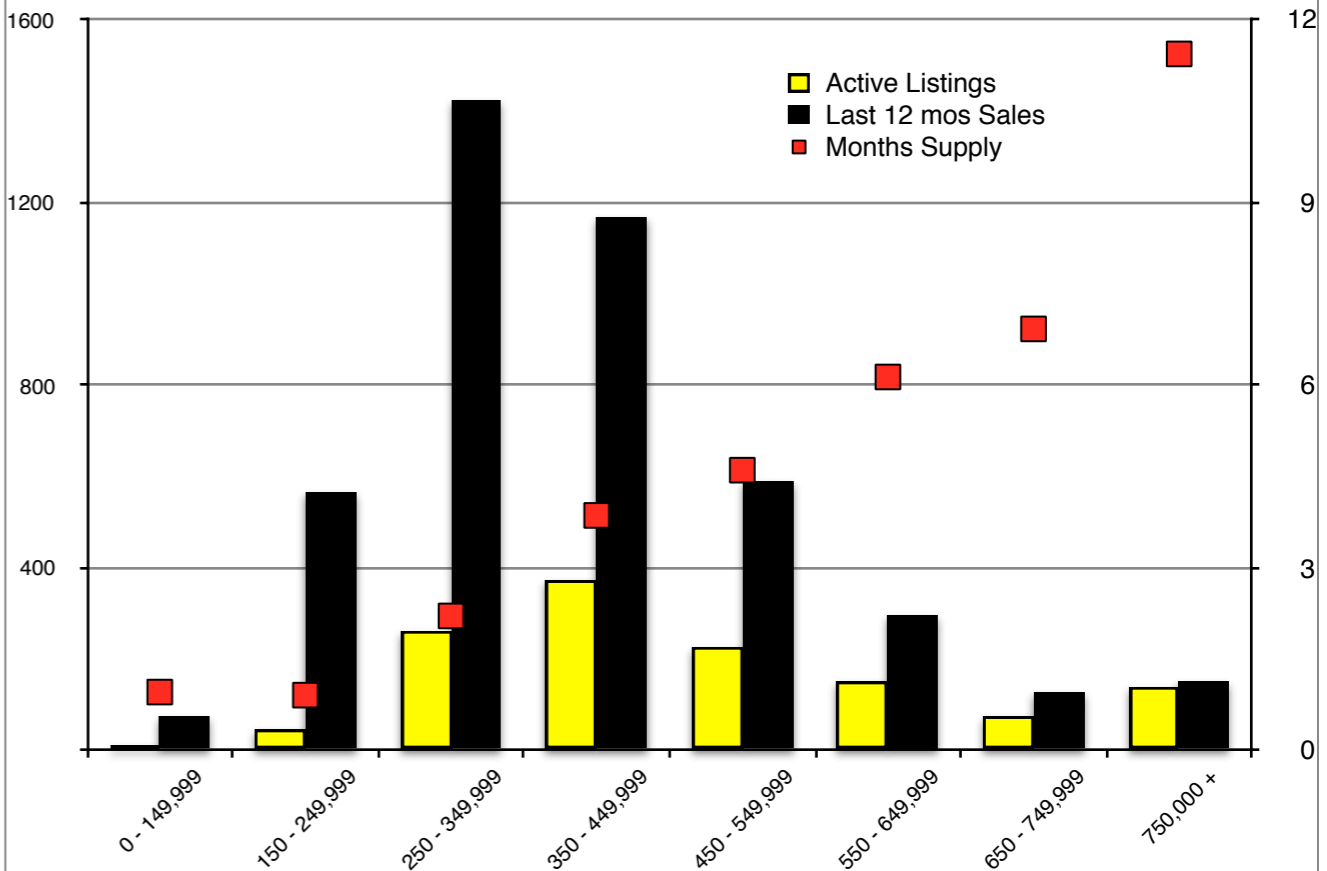

INDICATORS

MARCH 2019

NORTH GEORGIA - March 2019

Banks County - March 2019

Barrow County - March 2019

Cherokee County - March 2019

Note: N'dicators is a monthly publication of the The Norton Agency data from FMLS and GMLS sources we deem reliable. For more information contact info@gonorton.com
 Copyright Norton Native Intelligence 2019.

Dawson County - March 2019

Forsyth County - March 2019

Gwinnett County - March 2019

Habersham County - March 2019

Note: N'dicators is a monthly publication of the The Norton Agency data from FMLS and GMLS sources we deem reliable. For more information contact info@gonorton.com
 Copyright Norton Native Intelligence 2019.

Hall County - March 2019

Jackson County - March 2019

Lumpkin County - March 2019

Pickens County - March 2019

Rabun County - March 2019

Stephens County - March 2019

Walton County - March 2019

White County - March 2019