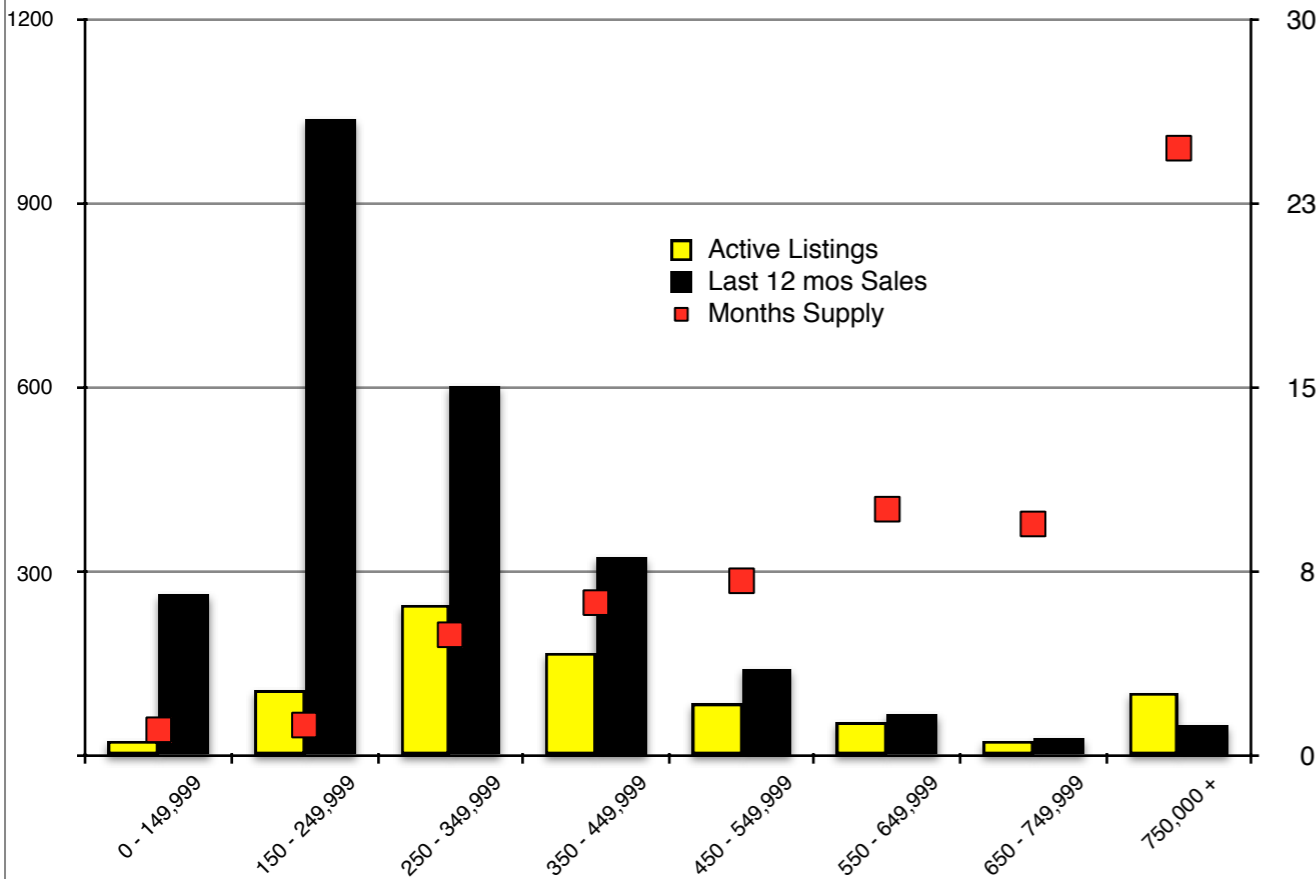

INDICATORS

MARCH 2019

NORTH GEORGIA - March 2019

Banks County - March 2019

Barrow County - March 2019

Cherokee County - March 2019

Note: N'dicators is a monthly publication of the The Norton Agency data from FMLS and GMLS sources we deem reliable. For more information contact info@gonorton.com
 Copyright Norton Native Intelligence 2019.

Dawson County - March 2019

Forsyth County - March 2019

Gwinnett County - March 2019

Habersham County - March 2019

Note: N'dicators is a monthly publication of the The Norton Agency data from FMLS and GMLS sources we deem reliable. For more information contact info@gonorton.com
 Copyright Norton Native Intelligence 2019.

Hall County - March 2019

Jackson County - March 2019

Lumpkin County - March 2019

Pickens County - March 2019

Rabun County - March 2019

Stephens County - March 2019

Walton County - March 2019

White County - March 2019