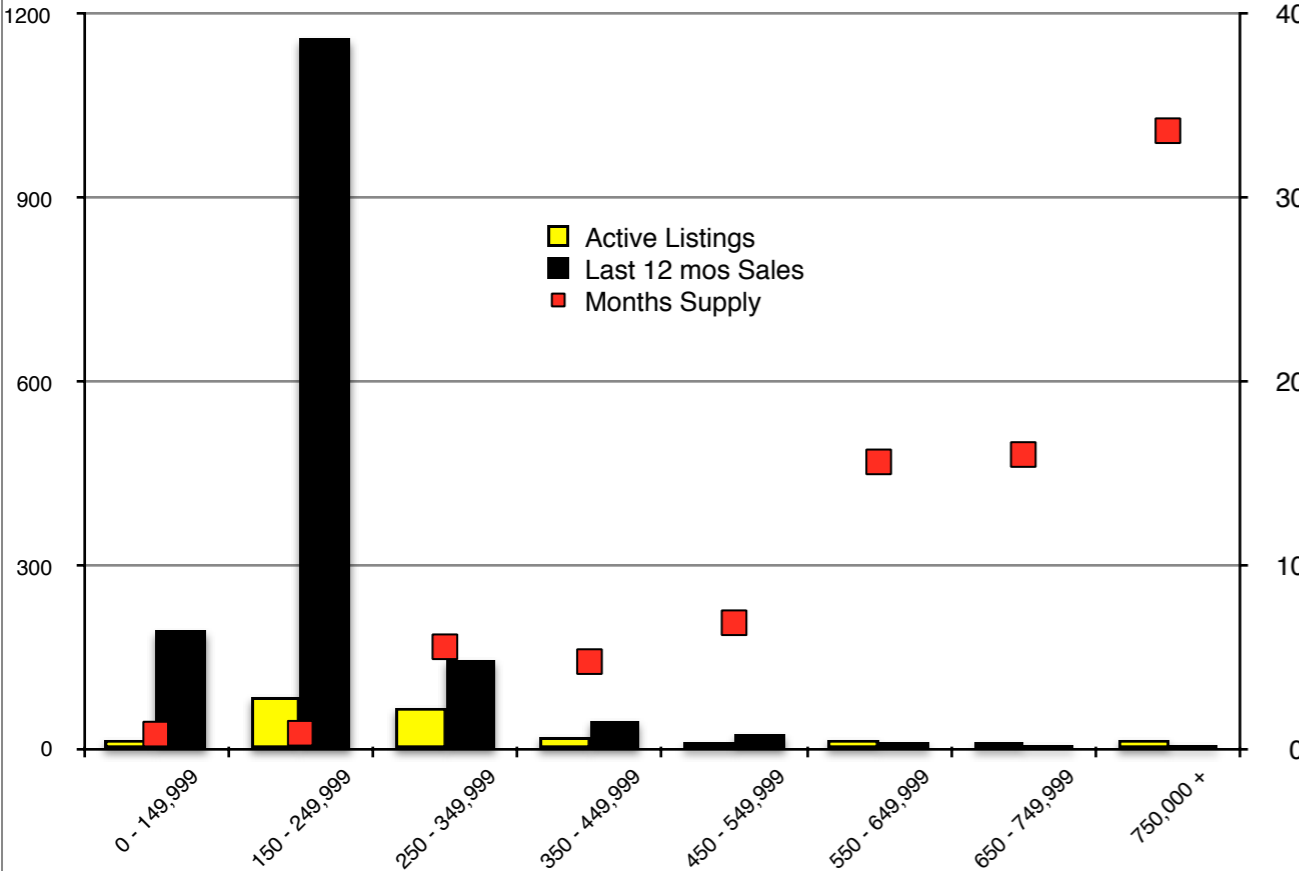

INDICATORS

MARCH 2019

NORTH GEORGIA - March 2019

Banks County - March 2019

Barrow County - March 2019

Cherokee County - March 2019

Note: N'dicators is a monthly publication of the The Norton Agency data from FMLS and GMLS sources we deem reliable. For more information contact info@gonorton.com
 Copyright Norton Native Intelligence 2019.

Dawson County - March 2019

Forsyth County - March 2019

Gwinnett County - March 2019

Habersham County - March 2019

Note: N'dicators is a monthly publication of the The Norton Agency data from FMLS and GMLS sources we deem reliable. For more information contact info@gonorton.com
 Copyright Norton Native Intelligence 2019.

Hall County - March 2019

Jackson County - March 2019

Lumpkin County - March 2019

Pickens County - March 2019

Rabun County - March 2019

Stephens County - March 2019

Walton County - March 2019

White County - March 2019