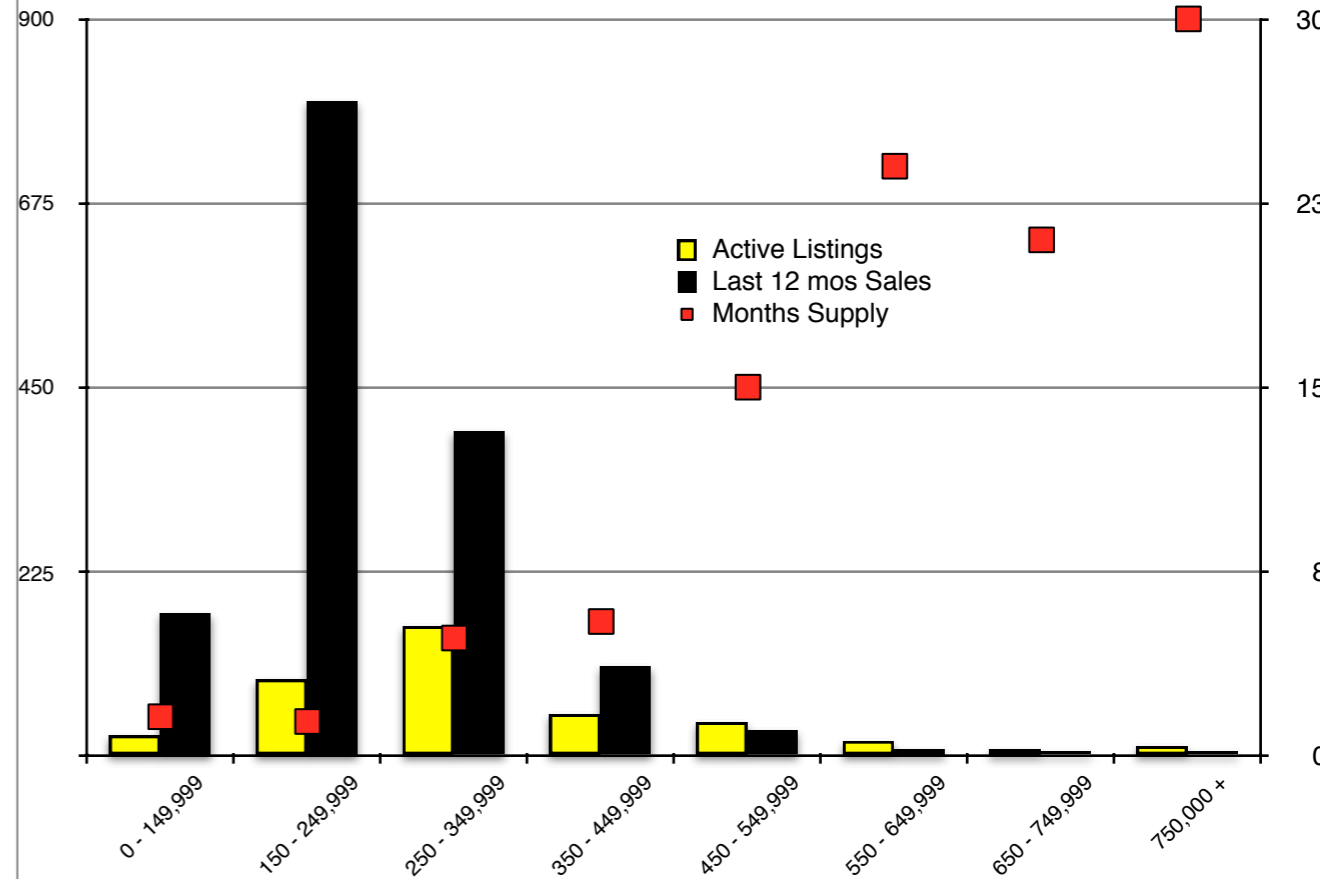

INDICATORS

MARCH 2019

NORTH GEORGIA - March 2019

Banks County - March 2019

Barrow County - March 2019

Cherokee County - March 2019

Note: N'dicators is a monthly publication of the The Norton Agency data from FMLS and GMLS sources we deem reliable. For more information contact info@gonorton.com
 Copyright Norton Native Intelligence 2019.

Dawson County - March 2019

Forsyth County - March 2019

Gwinnett County - March 2019

Habersham County - March 2019

Note: N'dicators is a monthly publication of the The Norton Agency data from FMLS and GMLS sources we deem reliable. For more information contact info@gonorton.com
 Copyright Norton Native Intelligence 2019.

Hall County - March 2019

Jackson County - March 2019

Lumpkin County - March 2019

Pickens County - March 2019

Rabun County - March 2019

Stephens County - March 2019

Walton County - March 2019

White County - March 2019