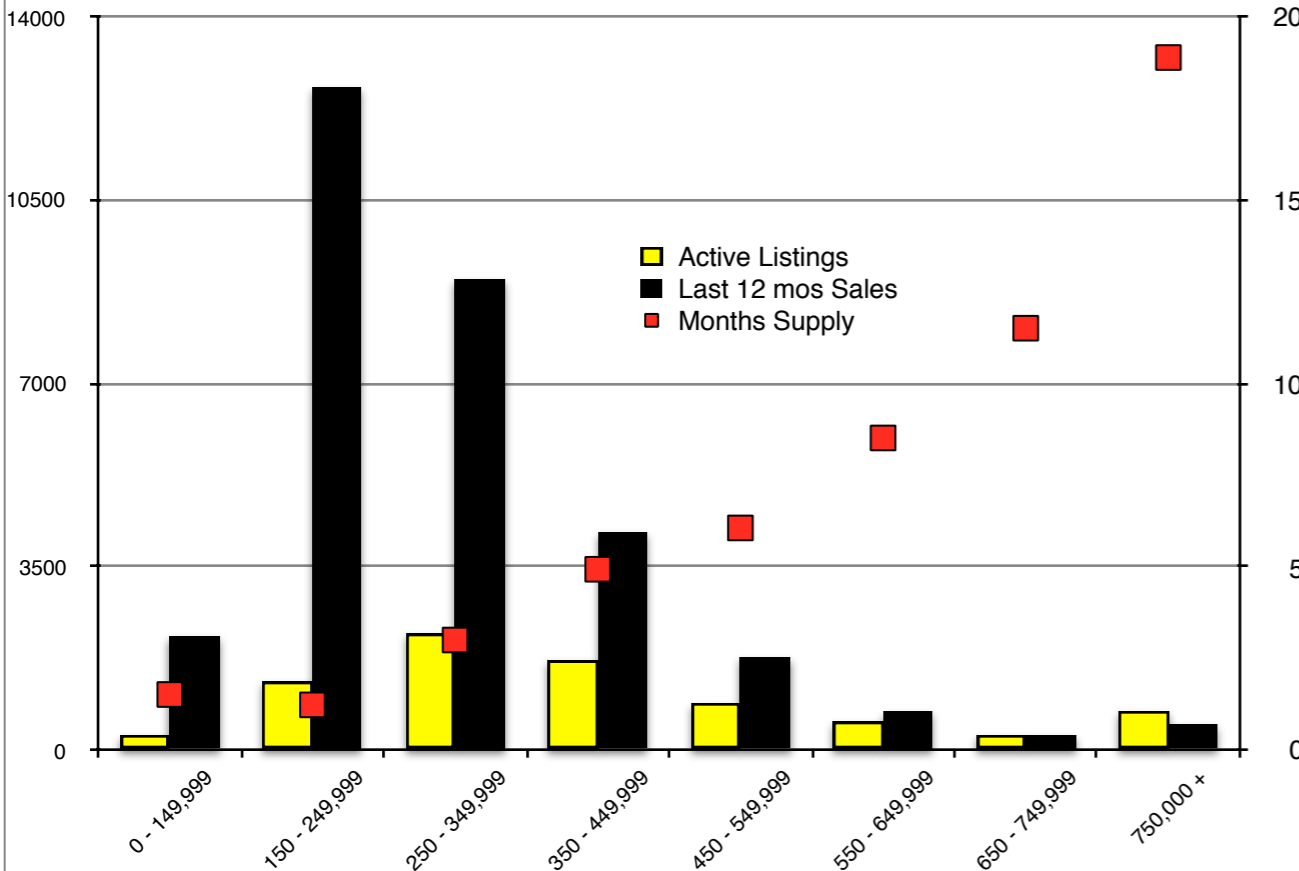

INDICATORS

MARCH 2019

NORTH GEORGIA - March 2019

Banks County - March 2019

Barrow County - March 2019

Cherokee County - March 2019

Note: N'dicators is a monthly publication of the The Norton Agency data from FMLS and GMLS sources we deem reliable. For more information contact info@gonorton.com
 Copyright Norton Native Intelligence 2019.

Dawson County - March 2019

Forsyth County - March 2019

Gwinnett County - March 2019

Habersham County - March 2019

Note: N'dicators is a monthly publication of the The Norton Agency data from FMLS and GMLS sources we deem reliable. For more information contact info@gonorton.com
 Copyright Norton Native Intelligence 2019.