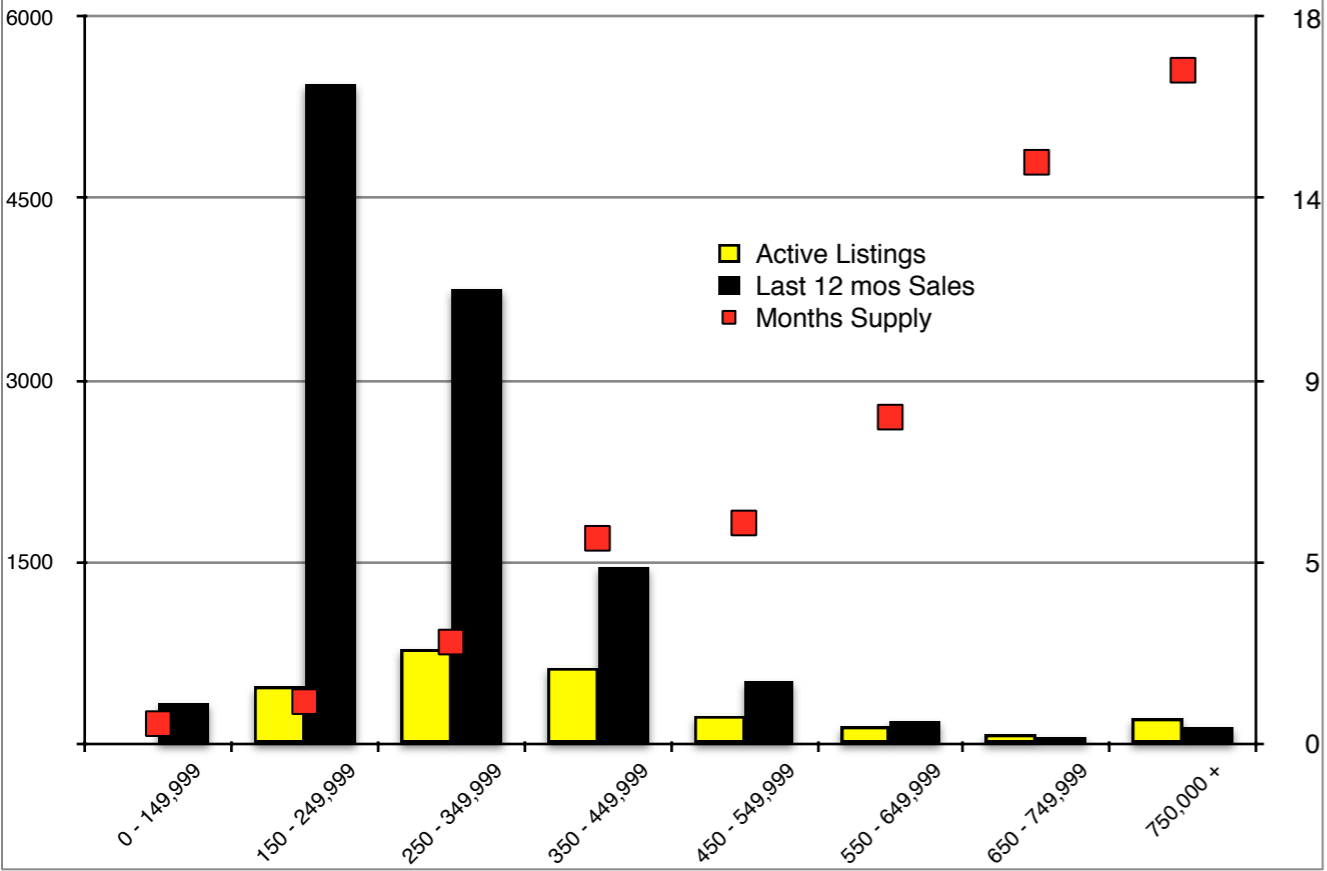

INDICATORS

MARCH 2019

NORTH GEORGIA - March 2019

Banks County - March 2019

Barrow County - March 2019

Cherokee County - March 2019

Note: N'dicators is a monthly publication of the The Norton Agency data from FMLS and GMLS sources we deem reliable. For more information contact info@gonorton.com
 Copyright Norton Native Intelligence 2019.

Dawson County - March 2019

Forsyth County - March 2019

Gwinnett County - March 2019

Habersham County - March 2019

Note: N'dicators is a monthly publication of the The Norton Agency data from FMLS and GMLS sources we deem reliable. For more information contact info@gonorton.com
 Copyright Norton Native Intelligence 2019.

Hall County - March 2019

Jackson County - March 2019

Lumpkin County - March 2019

Pickens County - March 2019

Rabun County - March 2019

Stephens County - March 2019

Walton County - March 2019

White County - March 2019