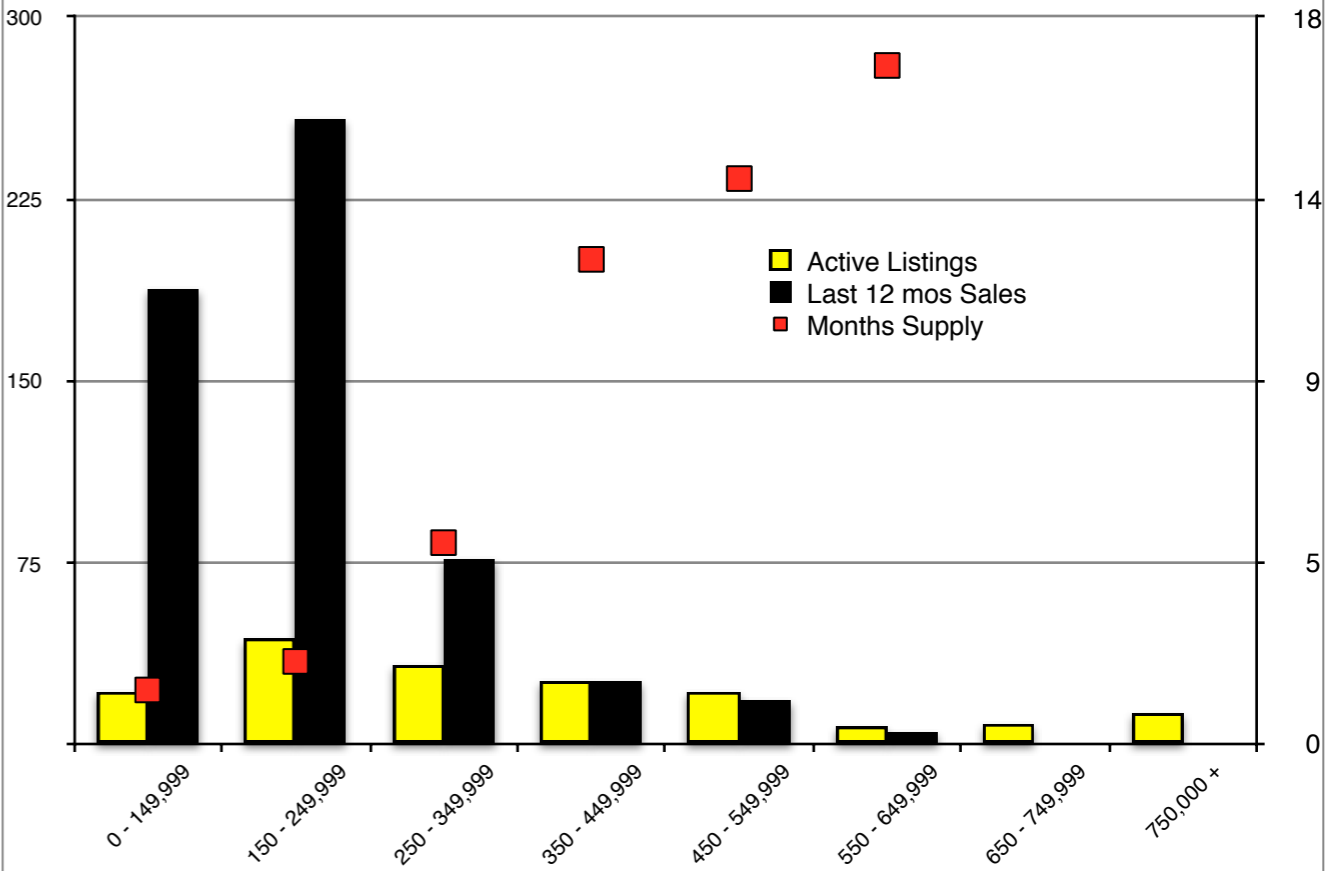

INDICATORS

MARCH 2019

NORTH GEORGIA - March 2019

Banks County - March 2019

Barrow County - March 2019

Cherokee County - March 2019

Note: N'dicators is a monthly publication of the The Norton Agency data from FMLS and GMLS sources we deem reliable. For more information contact info@gonorton.com
 Copyright Norton Native Intelligence 2019.

Dawson County - March 2019

Forsyth County - March 2019

Gwinnett County - March 2019

Habersham County - March 2019

Note: N'dicators is a monthly publication of the The Norton Agency data from FMLS and GMLS sources we deem reliable. For more information contact info@gonorton.com
 Copyright Norton Native Intelligence 2019.

Hall County - March 2019

Jackson County - March 2019

Lumpkin County - March 2019

Pickens County - March 2019

Rabun County - March 2019

Stephens County - March 2019

Walton County - March 2019

White County - March 2019