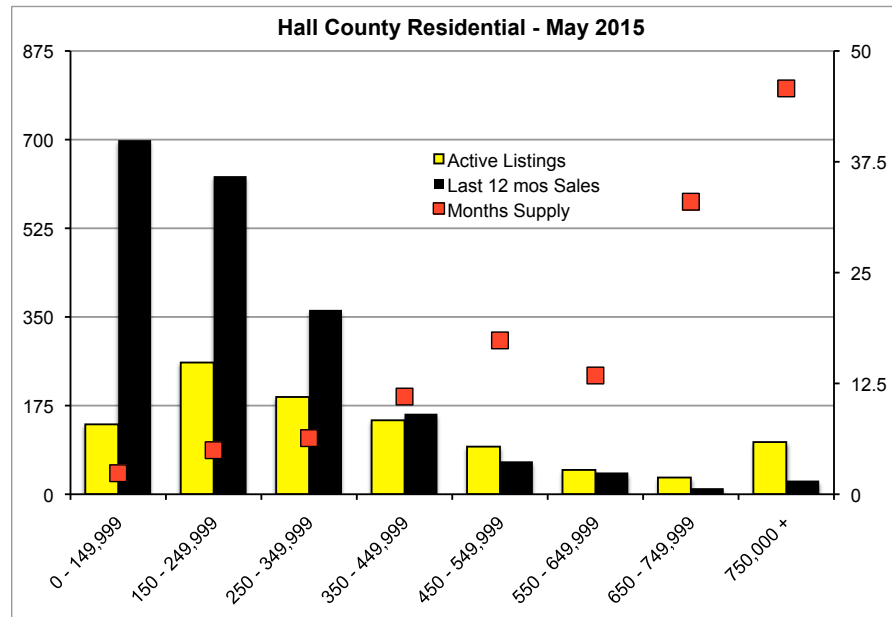

INDICATORS

MAY 2015

Note: N'dicators is a monthly publication of the The Norton Agency data from FMLS and GMLS sources we deem reliable. For more information contact info@gonorton.com
 Copyright Norton Native Intelligence 2015.