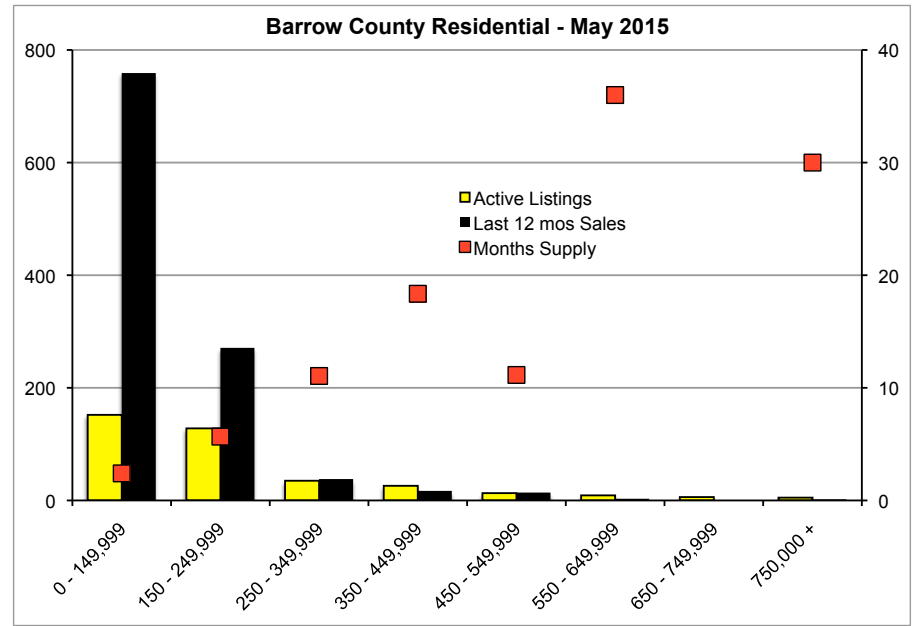

INDICATORS

MAY 2015

Note: N'dicators is a monthly publication of the The Norton Agency data from FMLS and GMLS sources we deem reliable. For more information contact info@gonorton.com
 Copyright Norton Native Intelligence 2015.