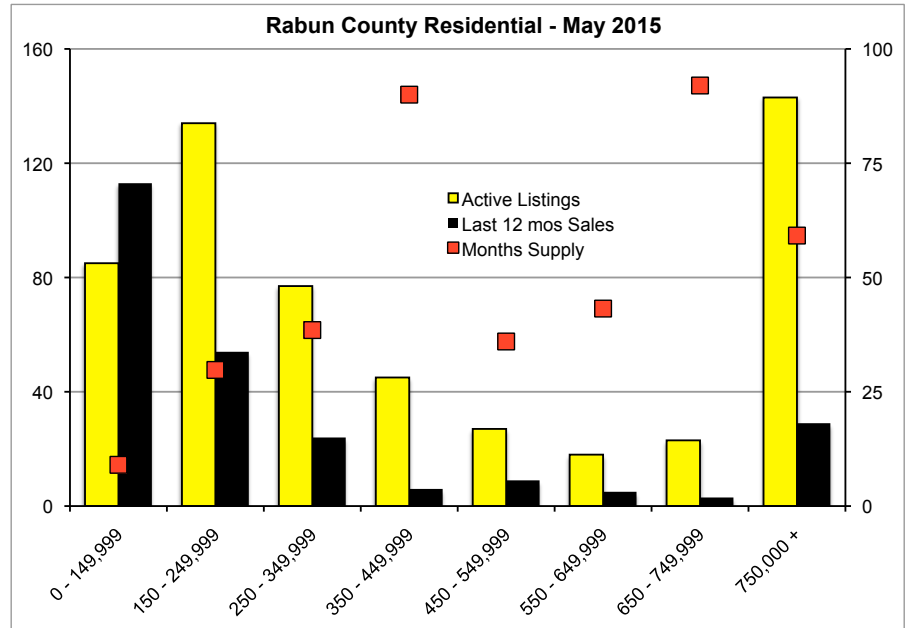

Note: N'dicators is a monthly publication of the The Norton Agency data from FMLS and GMLS sources we deem reliable. For more information contact info@gonorton.com
Copyright Norton Native Intelligence 2015.