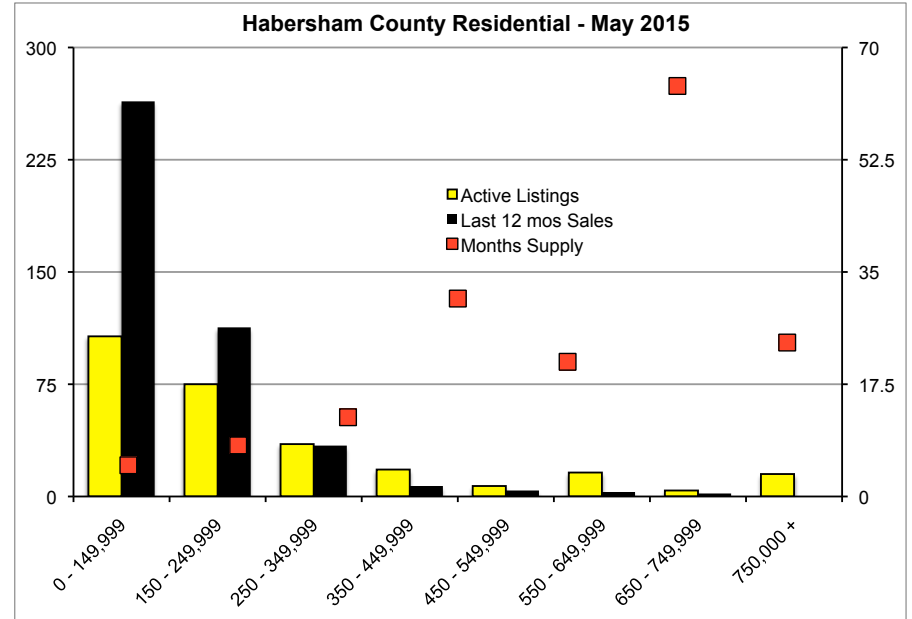

INDICATORS

MAY 2015

Note: N'dicators is a monthly publication of the The Norton Agency data from FMLS and GMLS sources we deem reliable. For more information contact info@gonorton.com
 Copyright Norton Native Intelligence 2015.