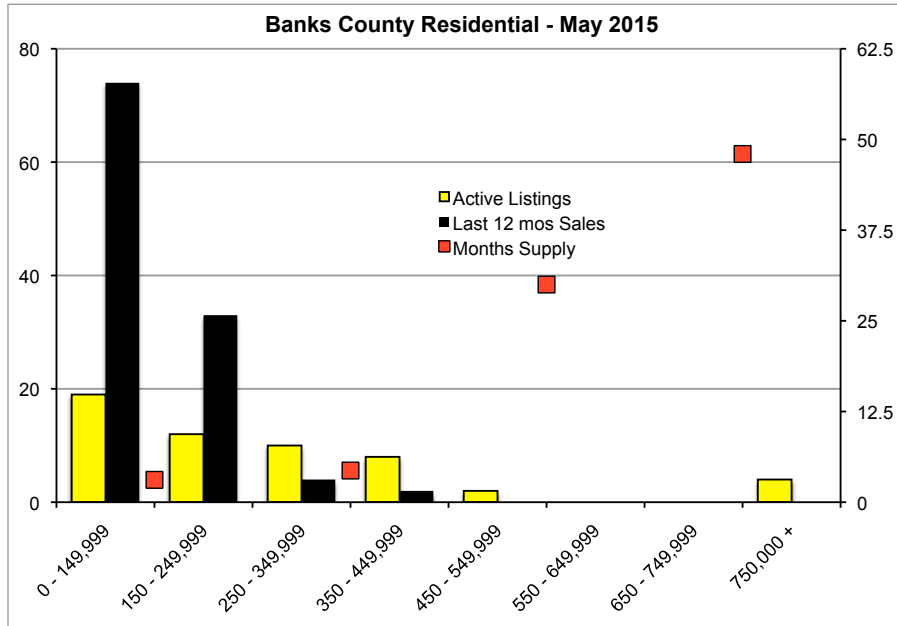

INDICATORS

MAY 2015

Note: N'dicators is a monthly publication of the The Norton Agency data from FMLS and GMLS sources we deem reliable. For more information contact info@gonorton.com
 Copyright Norton Native Intelligence 2015.