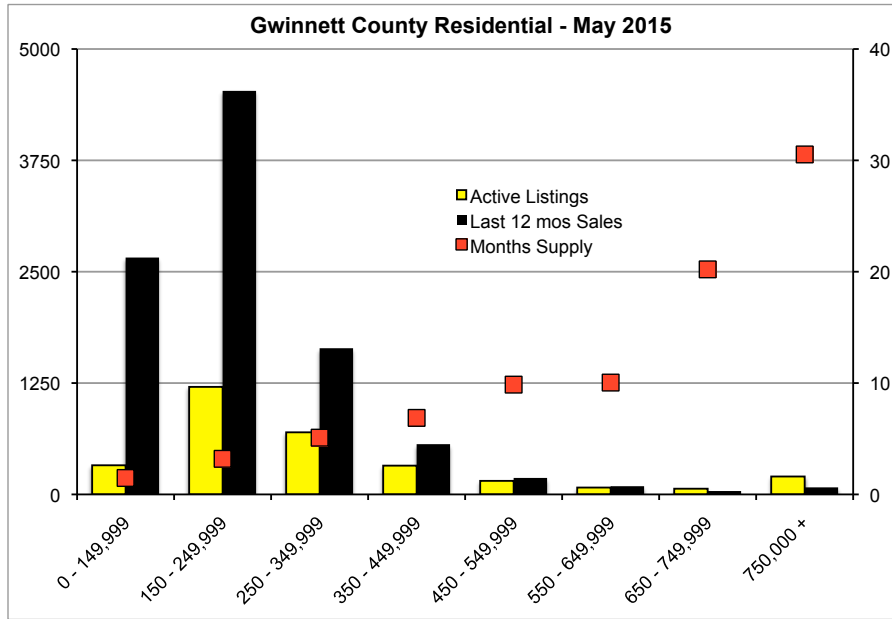

INDICATORS

MAY 2015

Note: N'dicators is a monthly publication of the The Norton Agency data from FMLS and GMLS sources we deem reliable. For more information contact info@gonorton.com
 Copyright Norton Native Intelligence 2015.