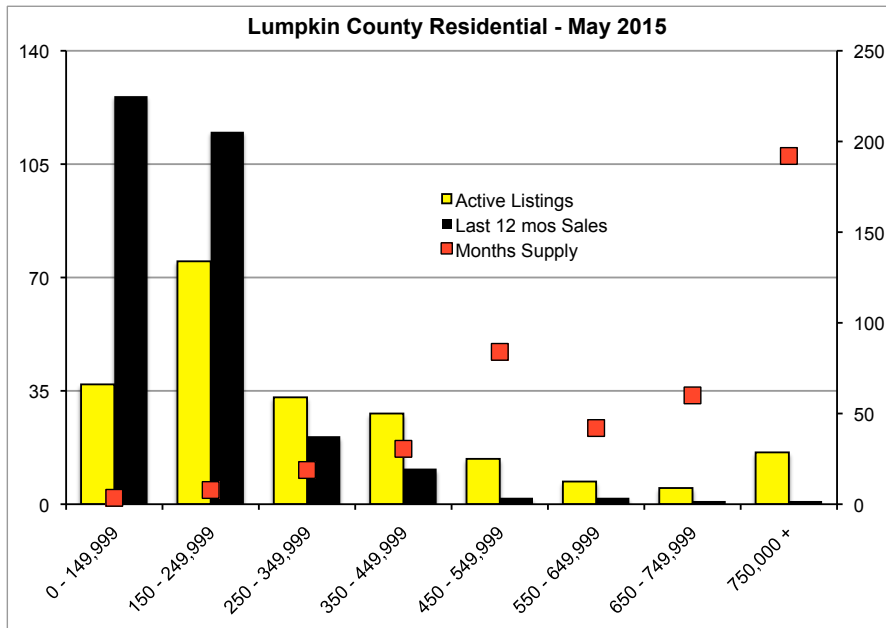

Note: N'dicators is a monthly publication of the The Norton Agency data from FMLS and GMLS sources we deem reliable. For more information contact info@gonorton.com
Copyright Norton Native Intelligence 2015.