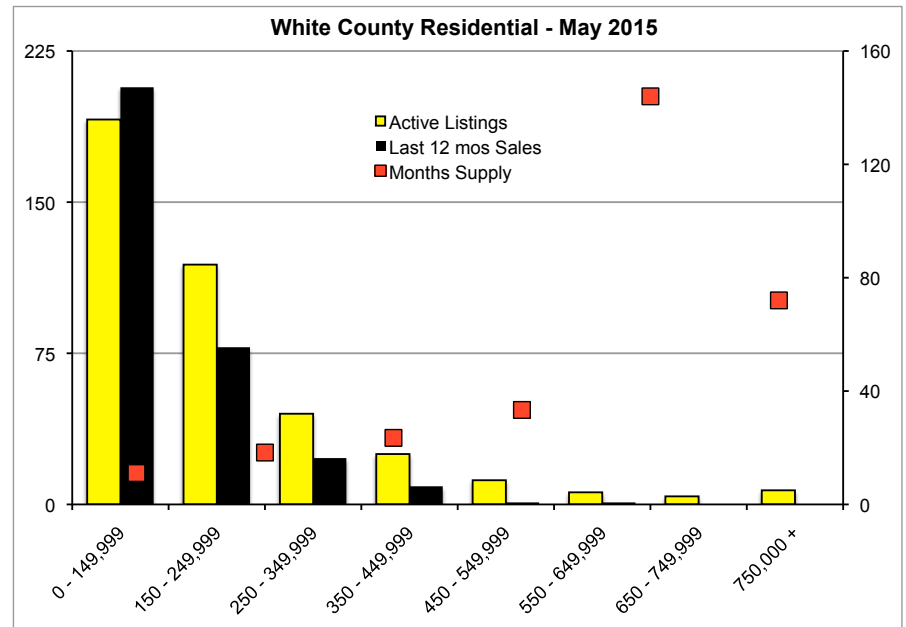

Note: N'dicators is a monthly publication of the The Norton Agency data from FMLS and GMLS sources we deem reliable. For more information contact info@gonorton.com
Copyright Norton Native Intelligence 2015.