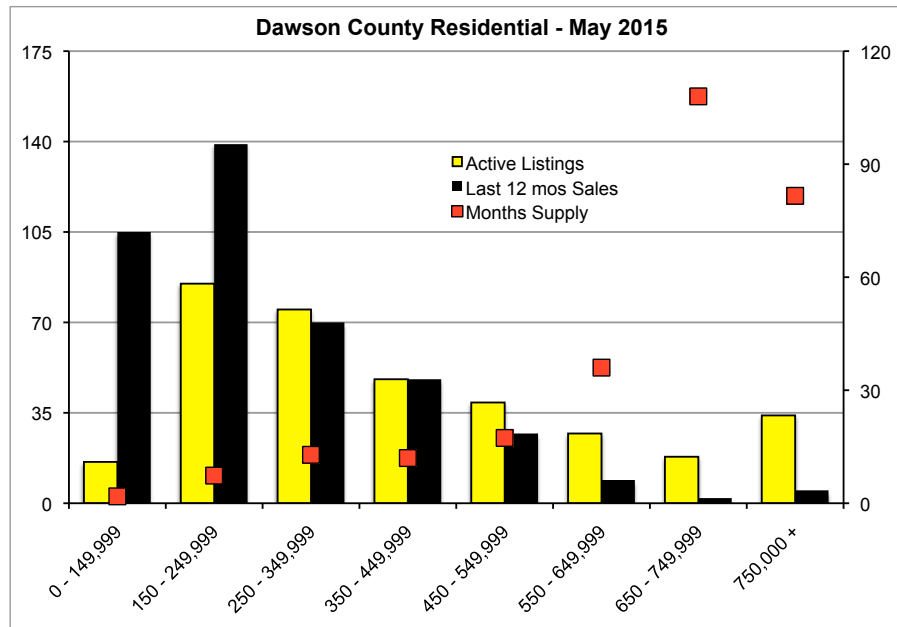

INDICATORS

MAY 2015

Note: N'dicators is a monthly publication of the The Norton Agency data from FMLS and GMLS sources we deem reliable. For more information contact info@gonorton.com
 Copyright Norton Native Intelligence 2015.