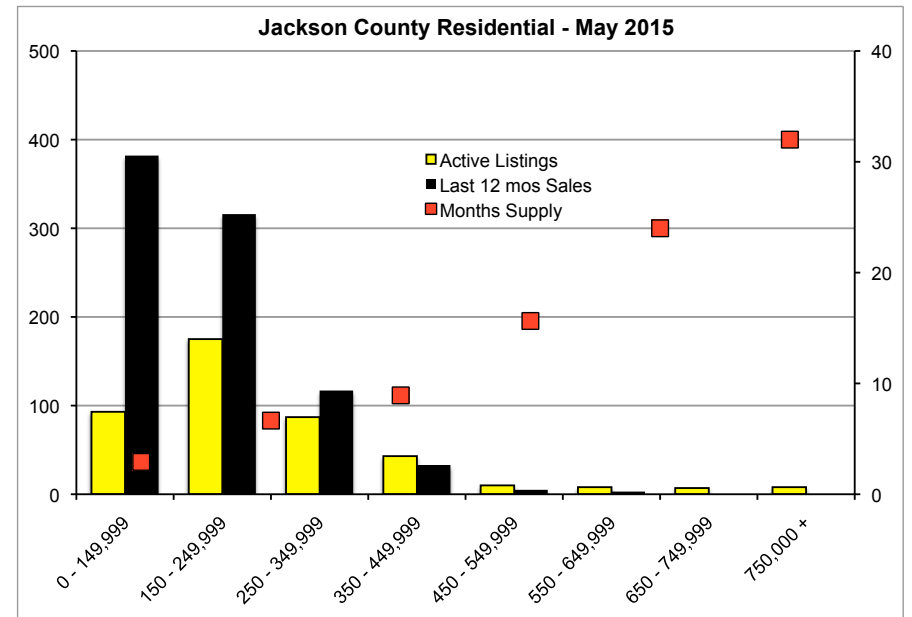

INDICATORS

MAY 2015

Note: N'dicators is a monthly publication of the The Norton Agency data from FMLS and GMLS sources we deem reliable. For more information contact info@gonorton.com
 Copyright Norton Native Intelligence 2015.