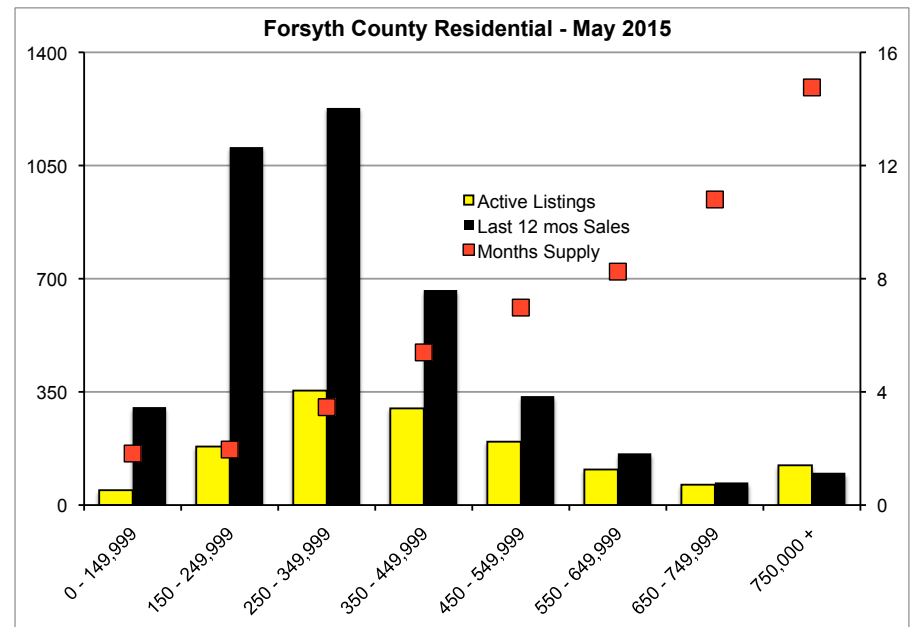

INDICATORS

MAY 2015

Note: N'dicators is a monthly publication of the The Norton Agency data from FMLS and GMLS sources we deem reliable. For more information contact info@gonorton.com
 Copyright Norton Native Intelligence 2015.