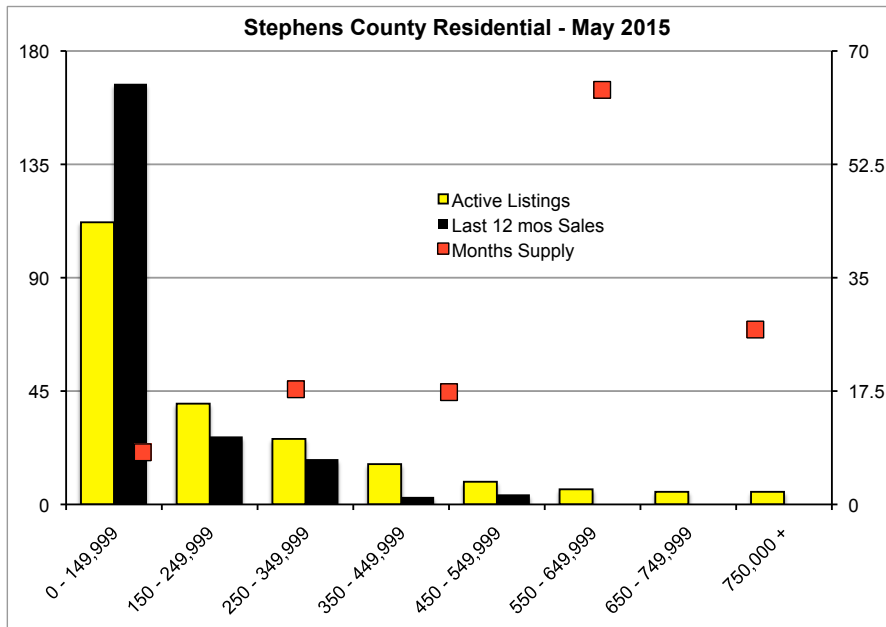

Note: N'dicators is a monthly publication of the The Norton Agency data from FMLS and GMLS sources we deem reliable. For more information contact info@gonorton.com
Copyright Norton Native Intelligence 2015.