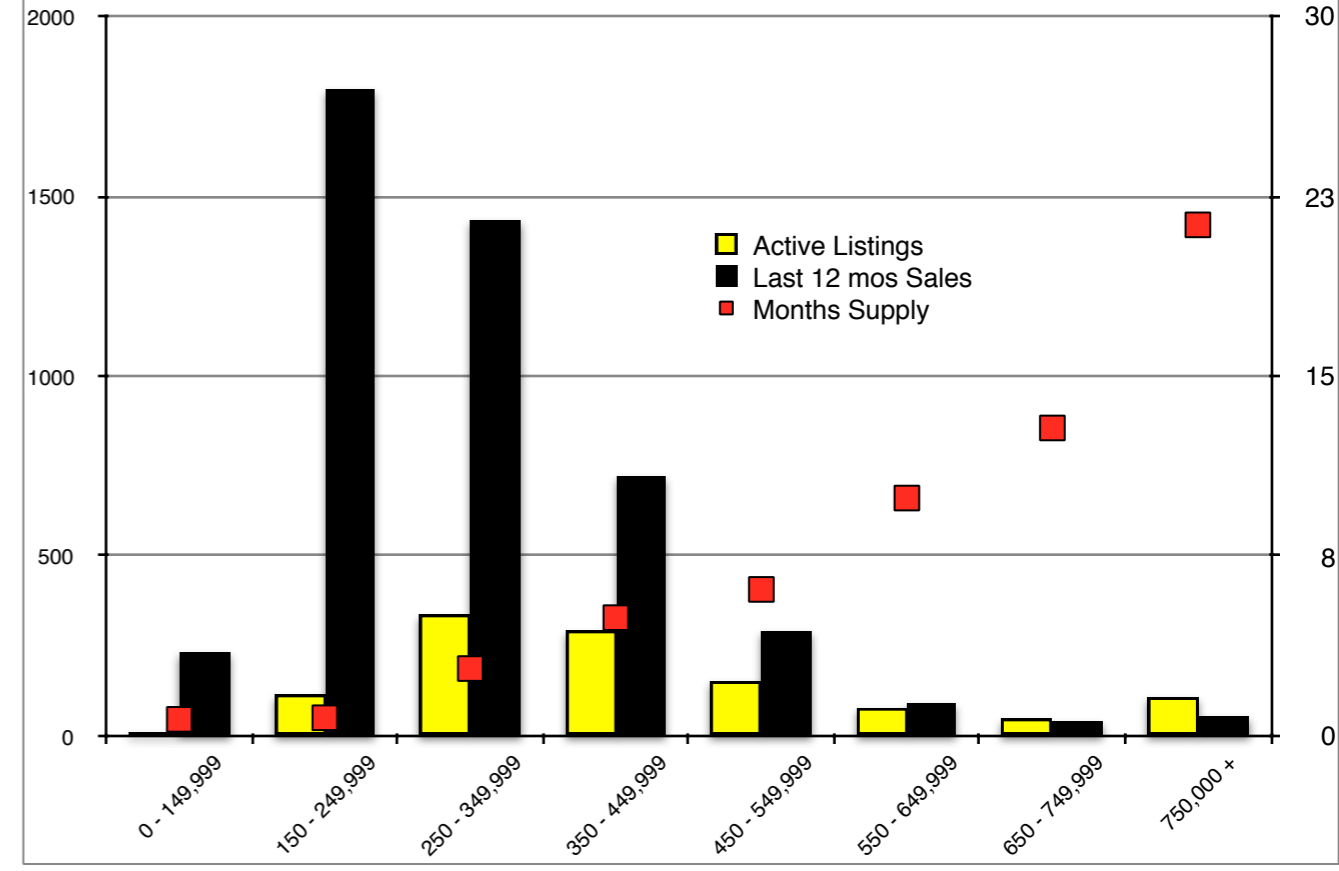

INDICATORS

MAY 2018

NORTH GEORGIA - May 2018

Banks County - May 2018

Barrow County - May 2018

Cherokee County - May 2018

Dawson County - May 2018

Forsyth County - May 2018

Gwinnett County - May 2018

Habersham County - May 2018

Hall County - May 2018

Jackson County - May 2018

Lumpkin County - May 2018

Pickens County - May 2018

Rabun County - May 2018

Stephens County - May 2018

Walton County - May 2018

White County - May 2018