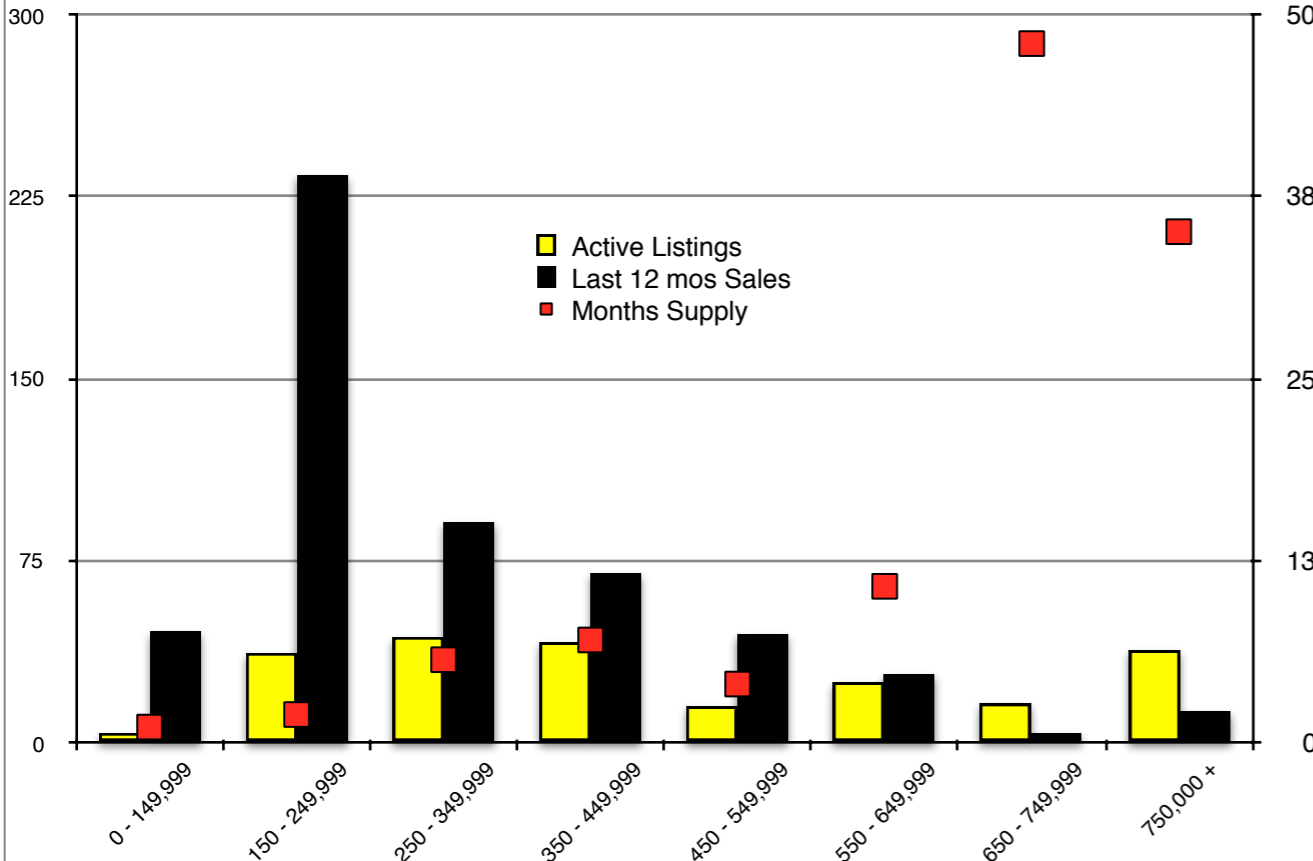

INDICATORS

MAY 2018

NORTH GEORGIA - May 2018

Banks County - May 2018

Barrow County - May 2018

Cherokee County - May 2018

Dawson County - May 2018

Forsyth County - May 2018

Gwinnett County - May 2018

Habersham County - May 2018

Hall County - May 2018

Jackson County - May 2018

Lumpkin County - May 2018

Pickens County - May 2018

Rabun County - May 2018

Stephens County - May 2018

Walton County - May 2018

White County - May 2018