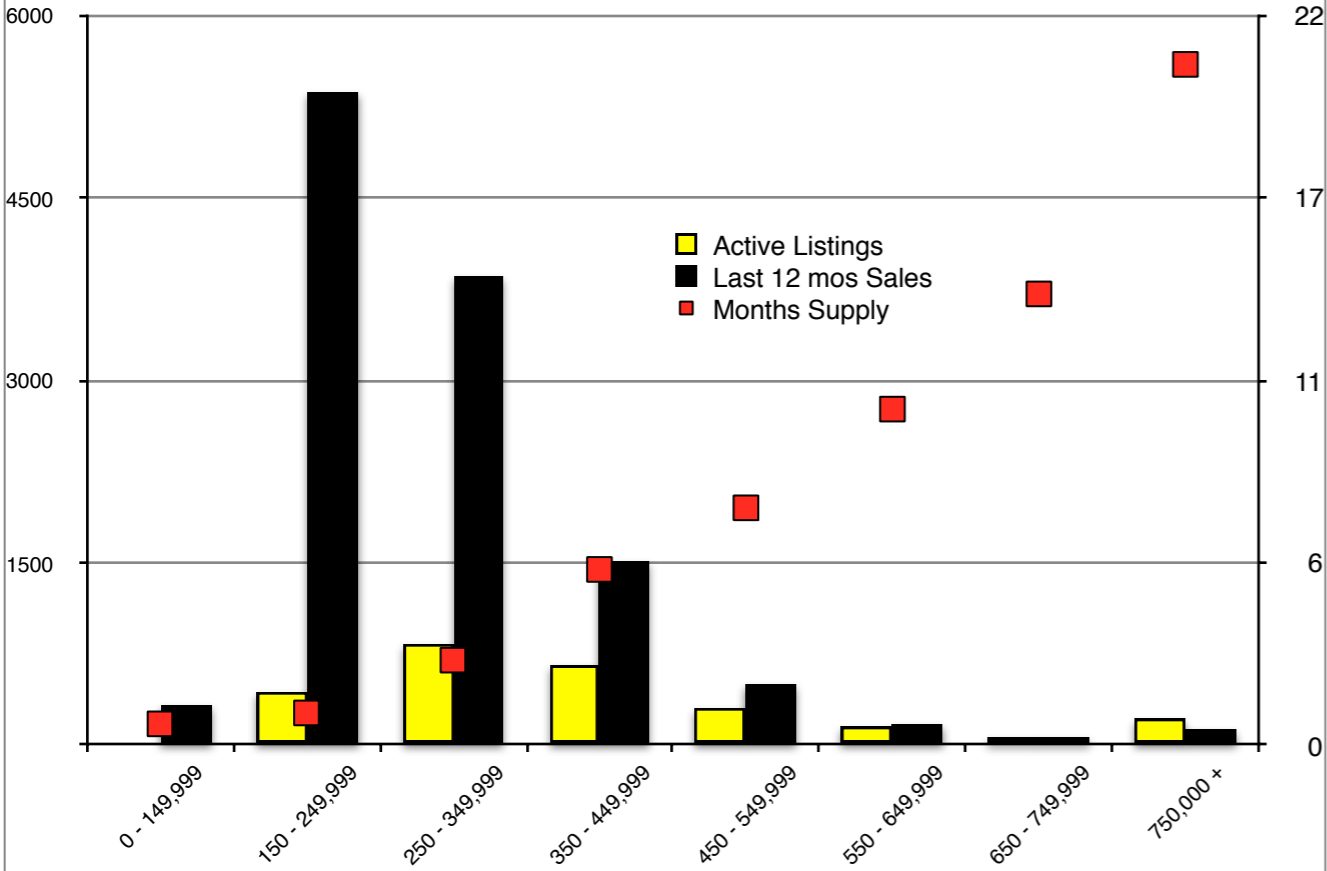

INDICATORS

MAY 2019

NORTH GEORGIA - May 2019

Banks County - May 2019

Barrow County - May 2019

Cherokee County - May 2019

Dawson County - May 2019

Forsyth County - May 2019

Gwinnett County - May 2019

Habersham County - May 2019

Note: N'dicators is a monthly publication of the The Norton Agency data from FMLS and GMLS sources we deem reliable. For more information contact info@gonorton.com
 Copyright Norton Native Intelligence 2019.

Hall County - May 2019

Jackson County - May 2019

Lumpkin County - May 2019

Pickens County - May 2019

Rabun County - May 2019

Stephens County - May 2019

Walton County - May 2019

White County - May 2019