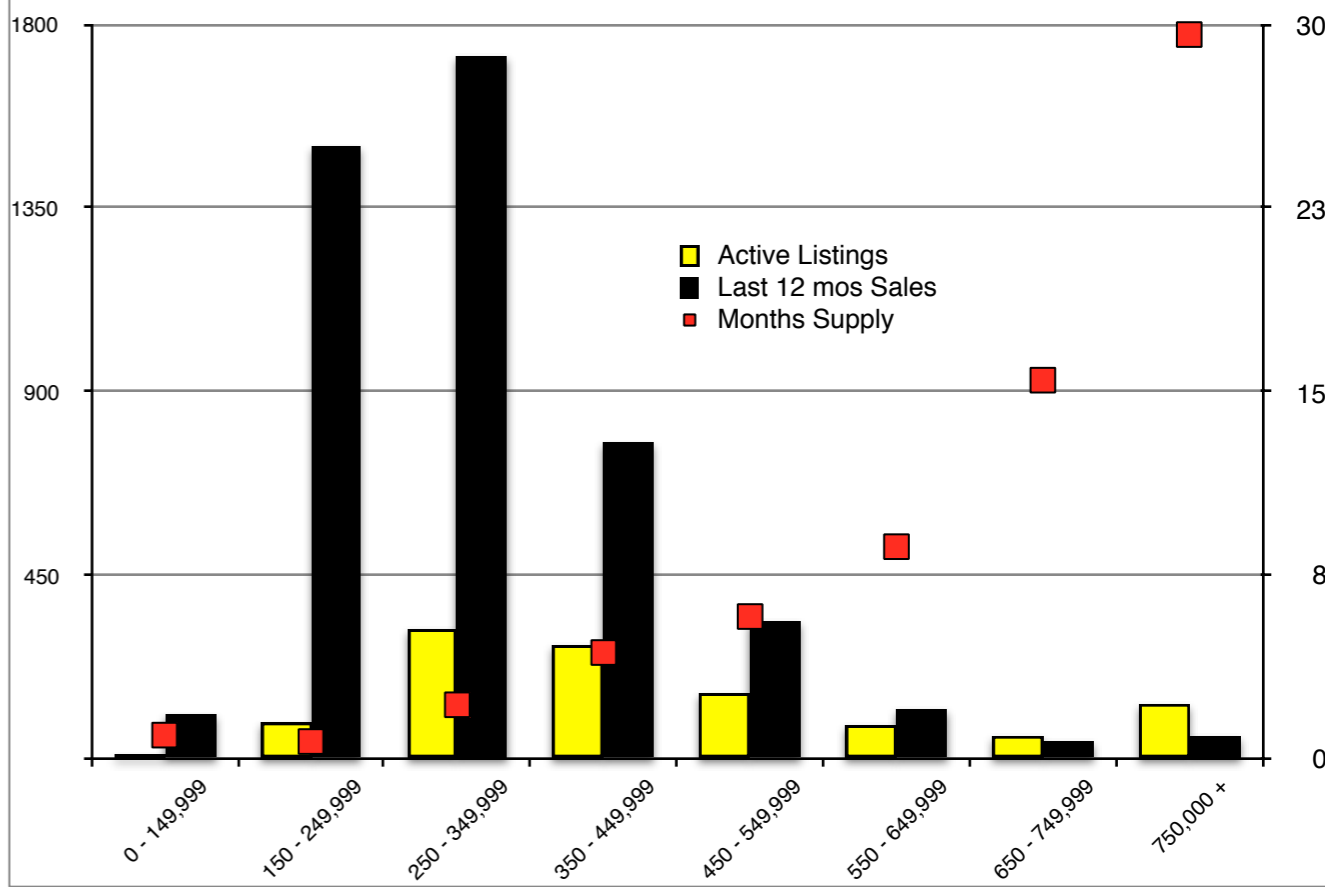

INDICATORS

MAY 2019

NORTH GEORGIA - May 2019

Banks County - May 2019

Barrow County - May 2019

Cherokee County - May 2019

Dawson County - May 2019

Forsyth County - May 2019

Gwinnett County - May 2019

Habersham County - May 2019

Note: N'dicators is a monthly publication of the The Norton Agency data from FMLS and GMLS sources we deem reliable. For more information contact info@gonorton.com
 Copyright Norton Native Intelligence 2019.

Hall County - May 2019

Jackson County - May 2019

Lumpkin County - May 2019

Pickens County - May 2019

Rabun County - May 2019

Stephens County - May 2019

Walton County - May 2019

White County - May 2019