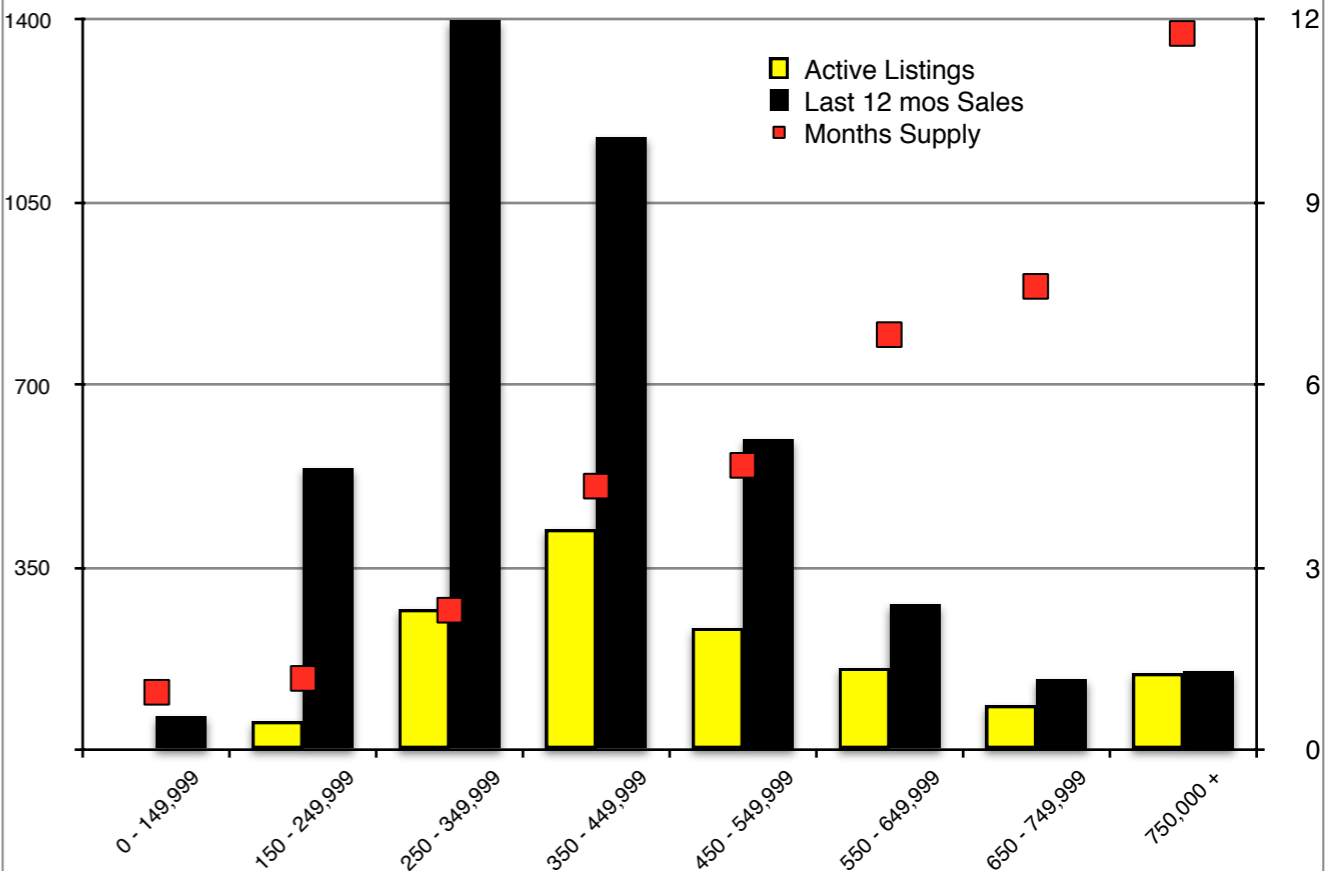

INDICATORS

MAY 2019

NORTH GEORGIA - May 2019

Banks County - May 2019

Barrow County - May 2019

Cherokee County - May 2019

Dawson County - May 2019

Forsyth County - May 2019

Gwinnett County - May 2019

Habersham County - May 2019

Note: N'dicators is a monthly publication of the The Norton Agency data from FMLS and GMLS sources we deem reliable. For more information contact info@gonorton.com
 Copyright Norton Native Intelligence 2019.

Hall County - May 2019

Jackson County - May 2019

Lumpkin County - May 2019

Pickens County - May 2019

Rabun County - May 2019

Stephens County - May 2019

Walton County - May 2019

White County - May 2019