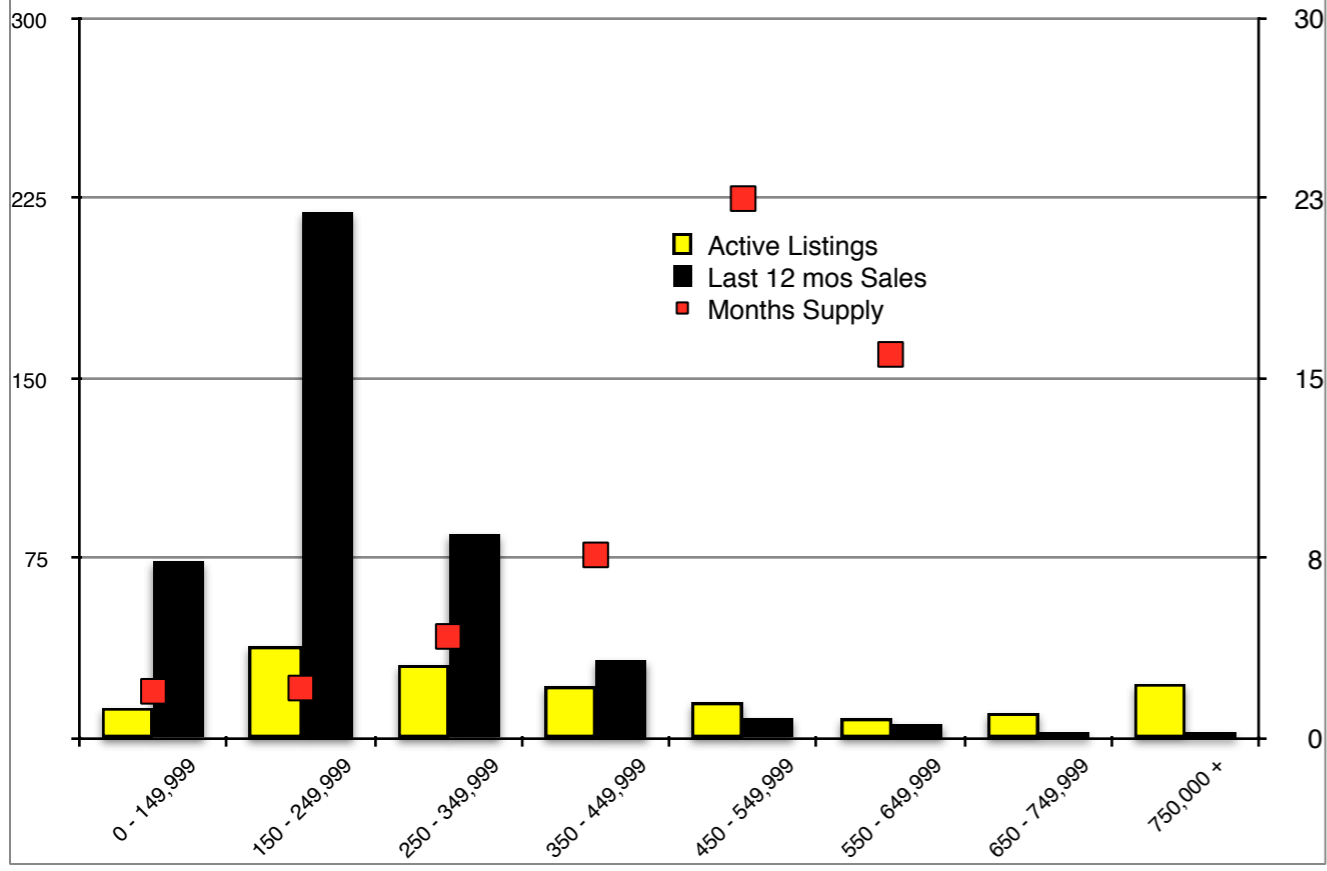

INDICATORS

MAY 2019

NORTH GEORGIA - May 2019

Banks County - May 2019

Barrow County - May 2019

Cherokee County - May 2019

Dawson County - May 2019

Forsyth County - May 2019

Gwinnett County - May 2019

Habersham County - May 2019

Note: N'dicators is a monthly publication of the The Norton Agency data from FMLS and GMLS sources we deem reliable. For more information contact info@gonorton.com
 Copyright Norton Native Intelligence 2019.

Hall County - May 2019

Jackson County - May 2019

Lumpkin County - May 2019

Pickens County - May 2019

Rabun County - May 2019

Stephens County - May 2019

Walton County - May 2019

White County - May 2019