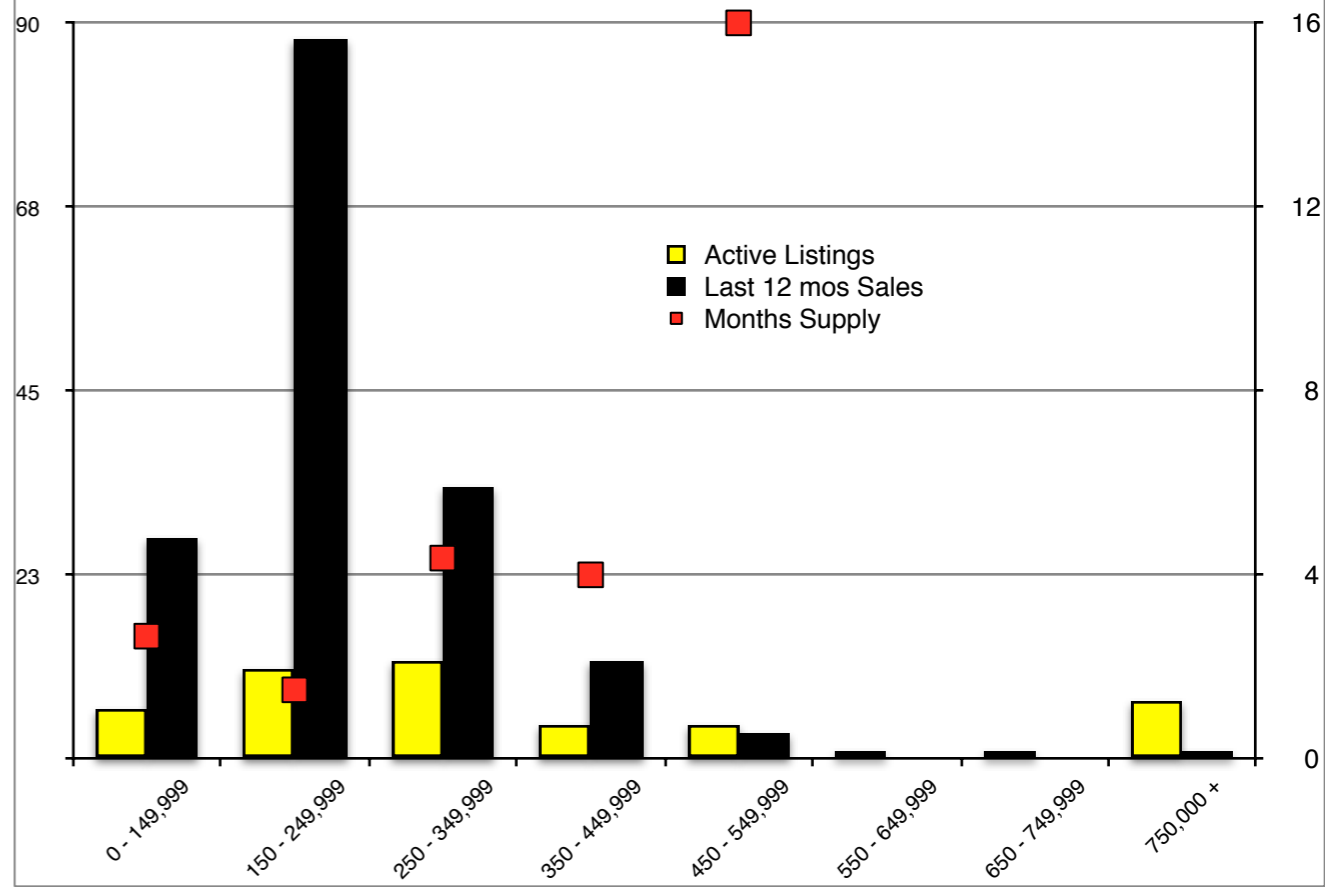

INDICATORS

MAY 2019

NORTH GEORGIA - May 2019

Banks County - May 2019

Barrow County - May 2019

Cherokee County - May 2019

Dawson County - May 2019

Forsyth County - May 2019

Gwinnett County - May 2019

Habersham County - May 2019

Note: N'dicators is a monthly publication of the The Norton Agency data from FMLS and GMLS sources we deem reliable. For more information contact info@gonorton.com
 Copyright Norton Native Intelligence 2019.

Hall County - May 2019

Jackson County - May 2019

Lumpkin County - May 2019

Pickens County - May 2019

Rabun County - May 2019

Stephens County - May 2019

Walton County - May 2019

White County - May 2019