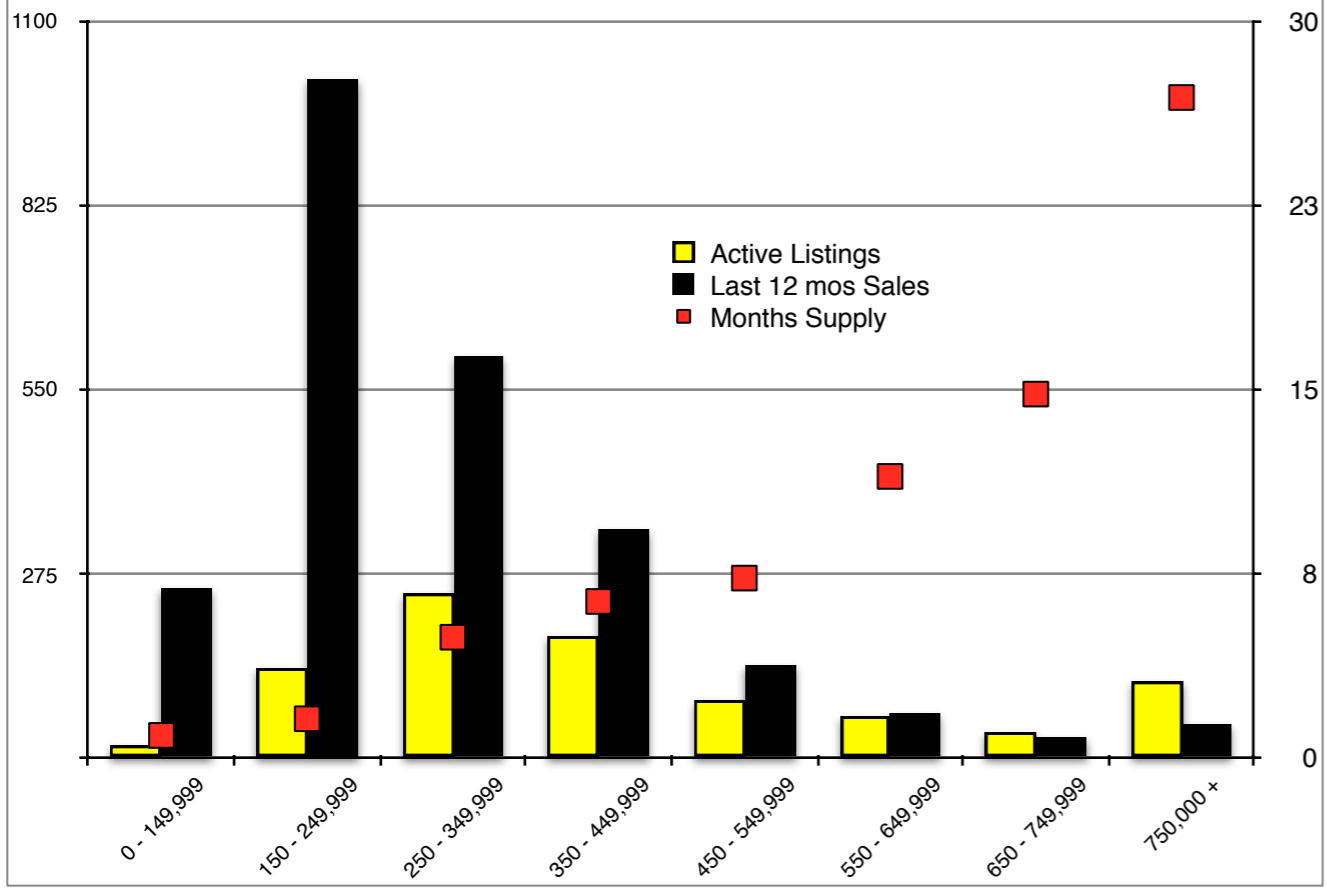

Gwinnett County - May 2019

Habersham County - May 2019

Note: N'dicators is a monthly publication of the The Norton Agency data from FMLS and GMLS sources we deem reliable. For more information contact info@gonorton.com
 Copyright Norton Native Intelligence 2019.

Hall County - May 2019

Jackson County - May 2019

Lumpkin County - May 2019

Pickens County - May 2019

Rabun County - May 2019

Stephens County - May 2019

Walton County - May 2019

White County - May 2019