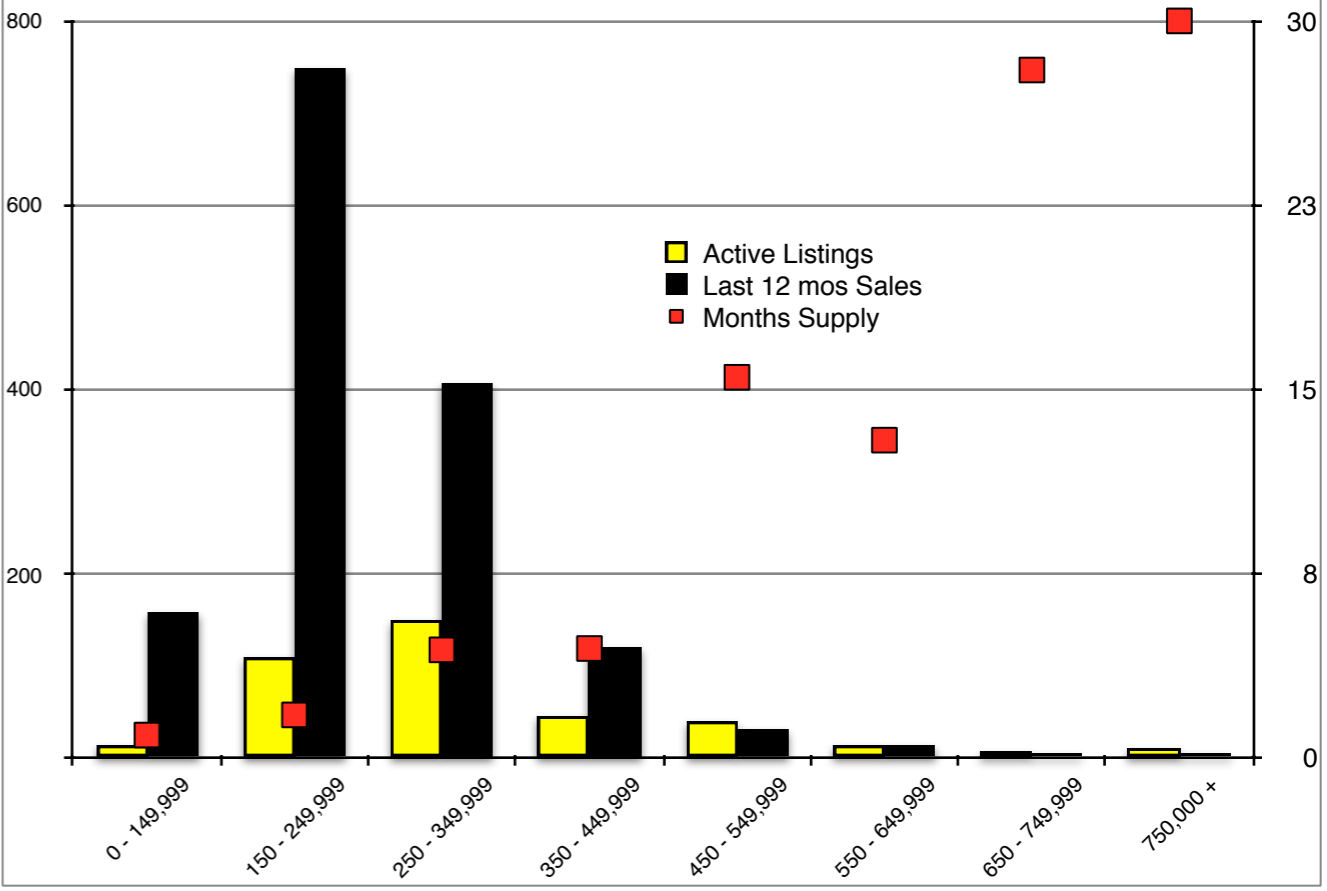

Gwinnett County - May 2019

Habersham County - May 2019

Note: N'dicators is a monthly publication of the The Norton Agency data from FMLS and GMLS sources we deem reliable. For more information contact info@gonorton.com
 Copyright Norton Native Intelligence 2019.

Hall County - May 2019

Jackson County - May 2019

Lumpkin County - May 2019

Pickens County - May 2019

Rabun County - May 2019

Stephens County - May 2019

Walton County - May 2019

White County - May 2019