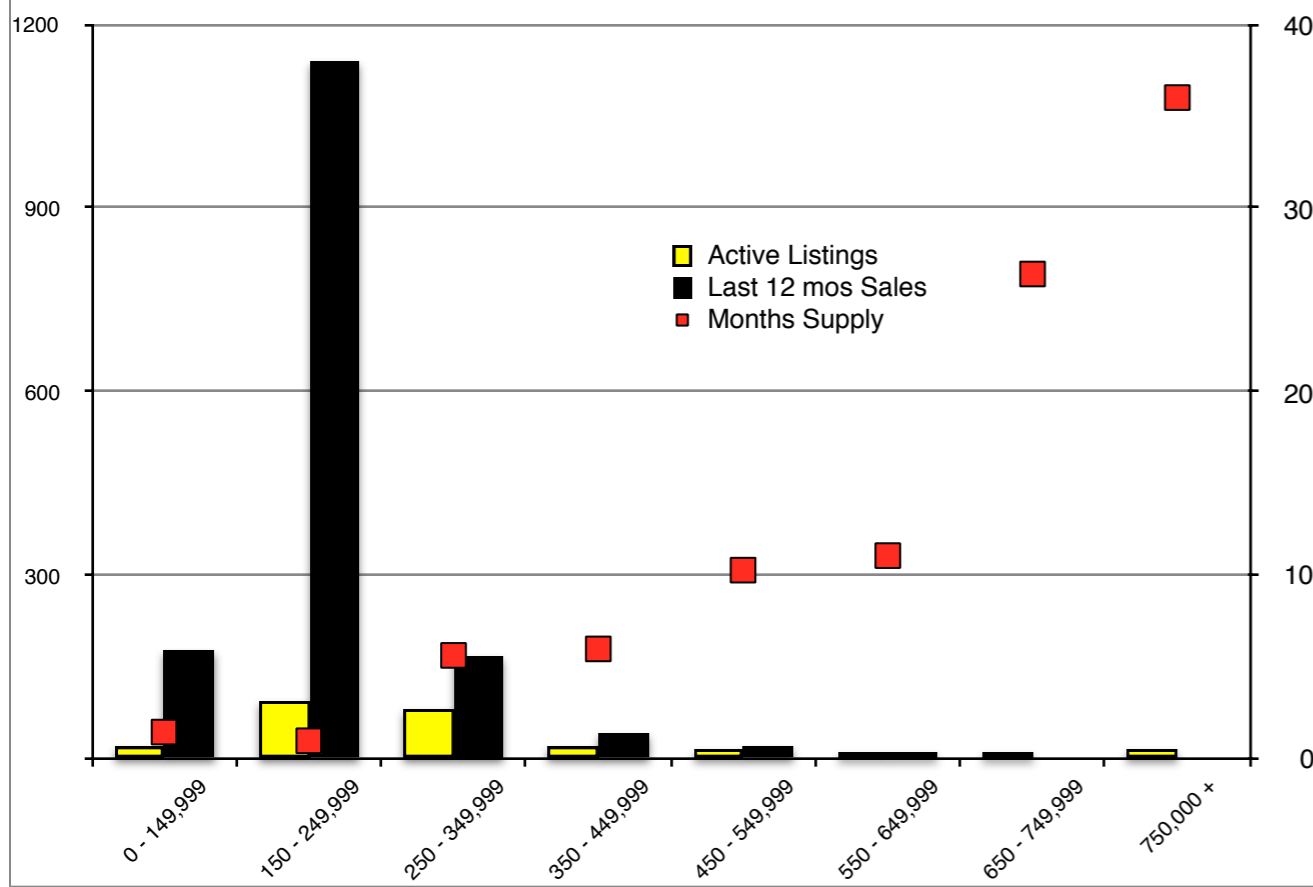

INDICATORS

MAY 2019

NORTH GEORGIA - May 2019

Banks County - May 2019

Barrow County - May 2019

Cherokee County - May 2019

Dawson County - May 2019

Forsyth County - May 2019

Gwinnett County - May 2019

Habersham County - May 2019

Note: N'dicators is a monthly publication of the The Norton Agency data from FMLS and GMLS sources we deem reliable. For more information contact info@gonorton.com
 Copyright Norton Native Intelligence 2019.

Hall County - May 2019

Jackson County - May 2019

Lumpkin County - May 2019

Pickens County - May 2019

Rabun County - May 2019

Stephens County - May 2019

Walton County - May 2019

White County - May 2019