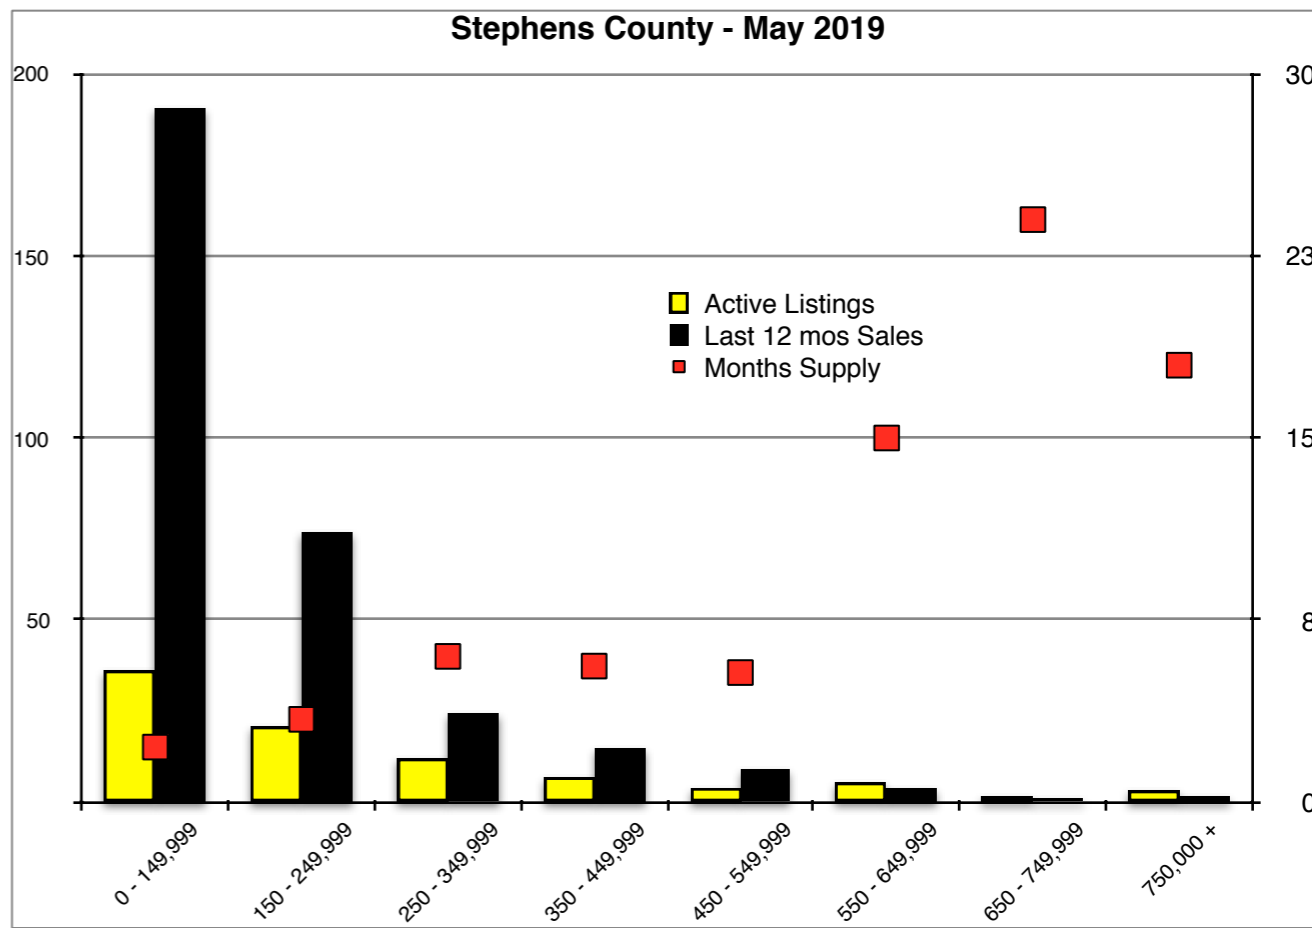

INDICATORS

MAY 2019

NORTH GEORGIA - May 2019

Banks County - May 2019

Barrow County - May 2019

Cherokee County - May 2019

Dawson County - May 2019

Forsyth County - May 2019

Gwinnett County - May 2019

Habersham County - May 2019

Note: N'dicators is a monthly publication of the The Norton Agency data from FMLS and GMLS sources we deem reliable. For more information contact info@gonorton.com
 Copyright Norton Native Intelligence 2019.

Hall County - May 2019

Jackson County - May 2019

Lumpkin County - May 2019

Pickens County - May 2019

Rabun County - May 2019

Stephens County - May 2019

Walton County - May 2019

White County - May 2019