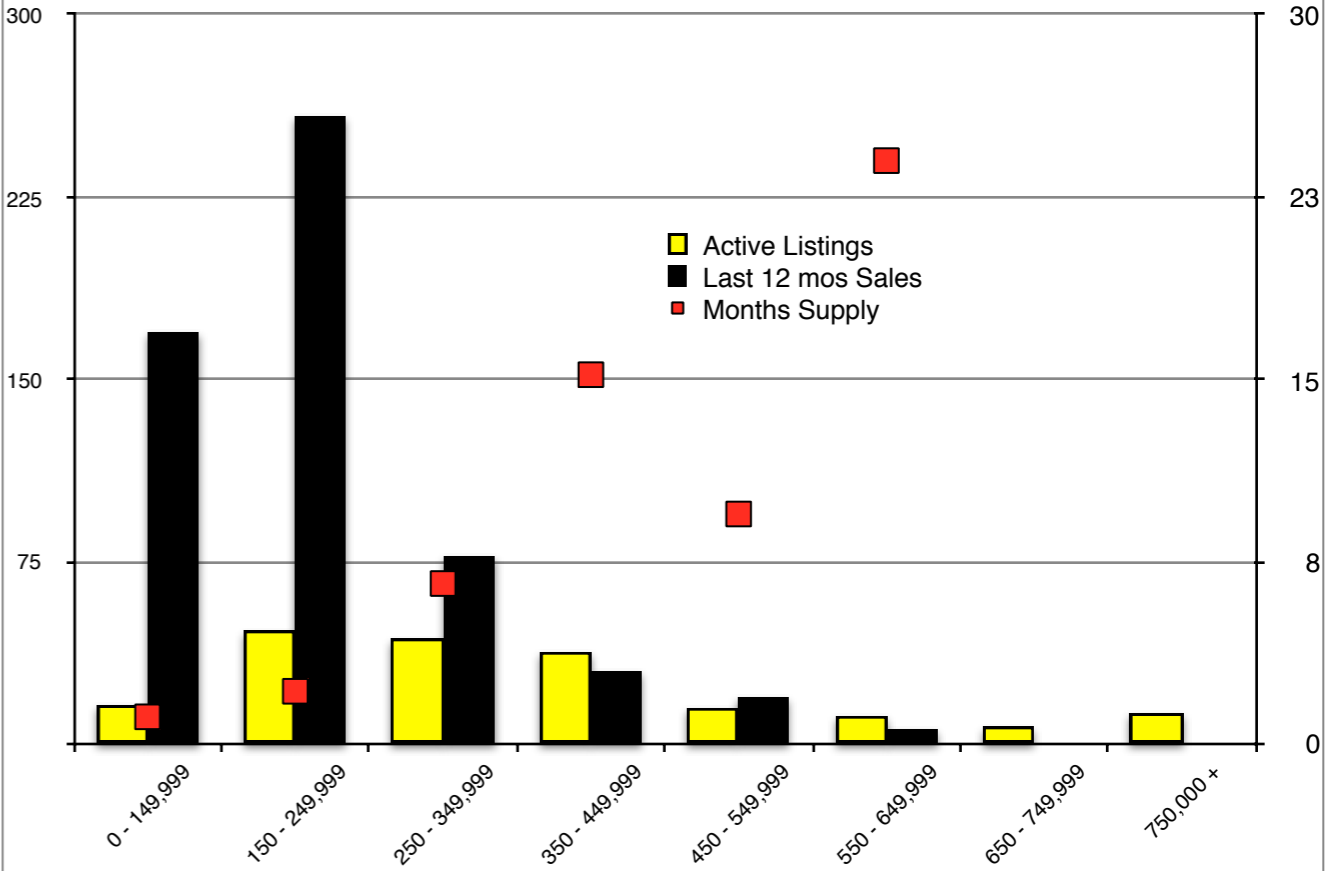

INDICATORS

MAY 2019

NORTH GEORGIA - May 2019

Banks County - May 2019

Barrow County - May 2019

Cherokee County - May 2019

Dawson County - May 2019

Forsyth County - May 2019

Gwinnett County - May 2019

Habersham County - May 2019

Note: N'dicators is a monthly publication of the The Norton Agency data from FMLS and GMLS sources we deem reliable. For more information contact info@gonorton.com
 Copyright Norton Native Intelligence 2019.

Hall County - May 2019

Jackson County - May 2019

Lumpkin County - May 2019

Pickens County - May 2019

Rabun County - May 2019

Stephens County - May 2019

Walton County - May 2019

White County - May 2019