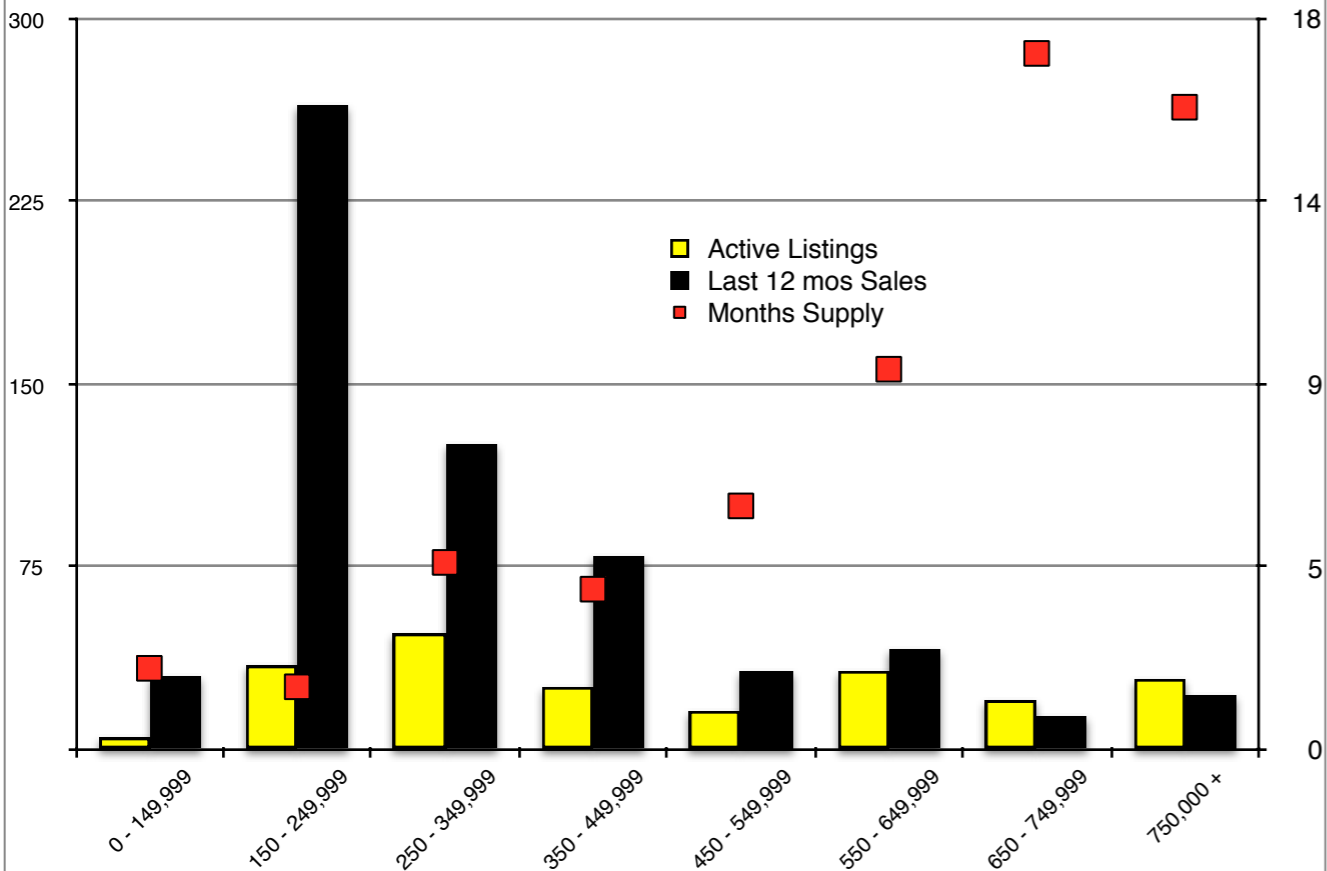

INDICATORS

MAY 2019

NORTH GEORGIA - May 2019

Banks County - May 2019

Barrow County - May 2019

Cherokee County - May 2019

Dawson County - May 2019

Forsyth County - May 2019

Gwinnett County - May 2019

Habersham County - May 2019

Note: N'dicators is a monthly publication of the The Norton Agency data from FMLS and GMLS sources we deem reliable. For more information contact info@gonorton.com
 Copyright Norton Native Intelligence 2019.

Hall County - May 2019

Jackson County - May 2019

Lumpkin County - May 2019

Pickens County - May 2019

Rabun County - May 2019

Stephens County - May 2019

Walton County - May 2019

White County - May 2019