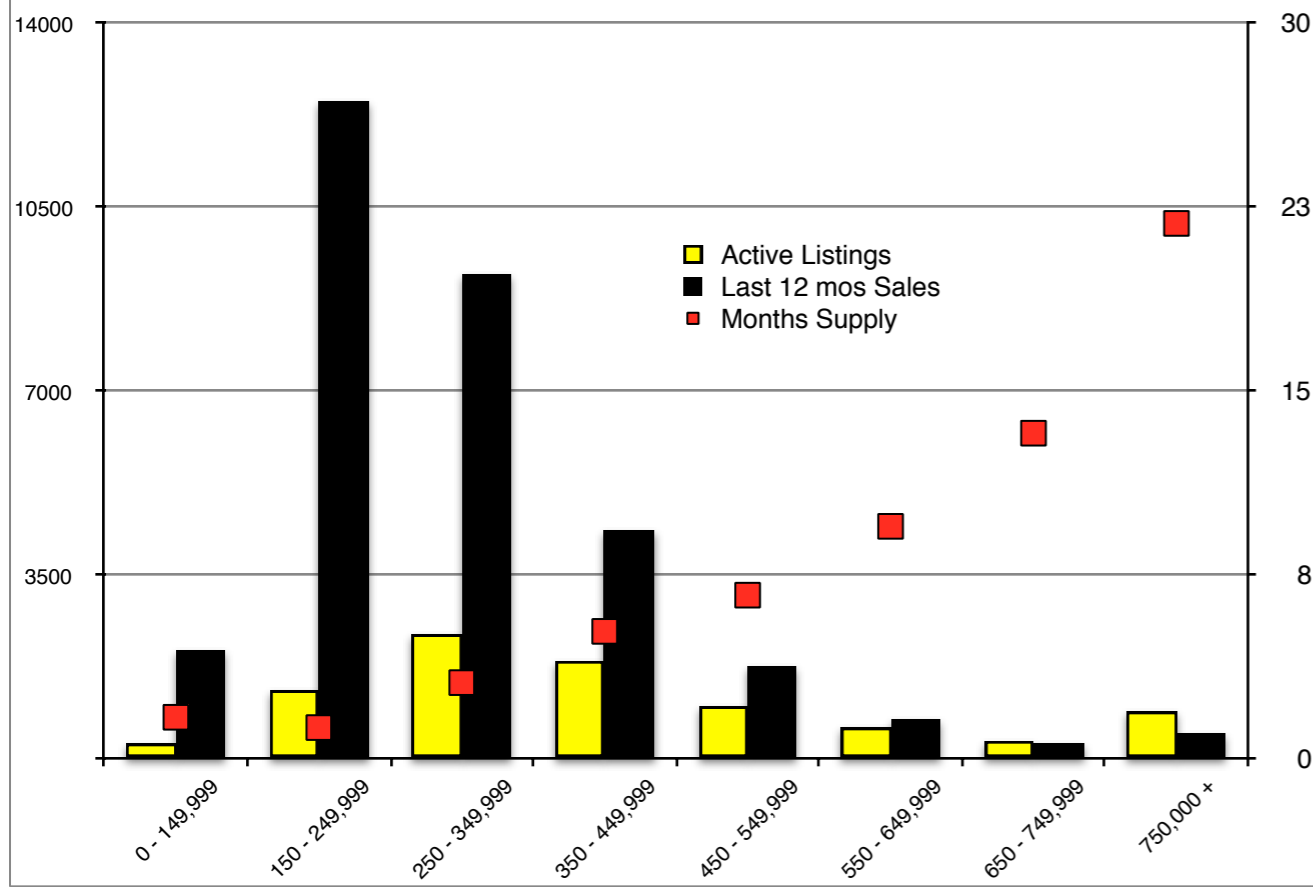

INDICATORS

MAY 2019

NORTH GEORGIA - May 2019

Banks County - May 2019

Barrow County - May 2019

Cherokee County - May 2019

Dawson County - May 2019

Forsyth County - May 2019

Gwinnett County - May 2019

Habersham County - May 2019

Note: N'dicators is a monthly publication of the The Norton Agency data from FMLS and GMLS sources we deem reliable. For more information contact info@gonorton.com
 Copyright Norton Native Intelligence 2019.

Hall County - May 2019

Jackson County - May 2019

Lumpkin County - May 2019

Pickens County - May 2019

Rabun County - May 2019

Stephens County - May 2019

Walton County - May 2019

White County - May 2019