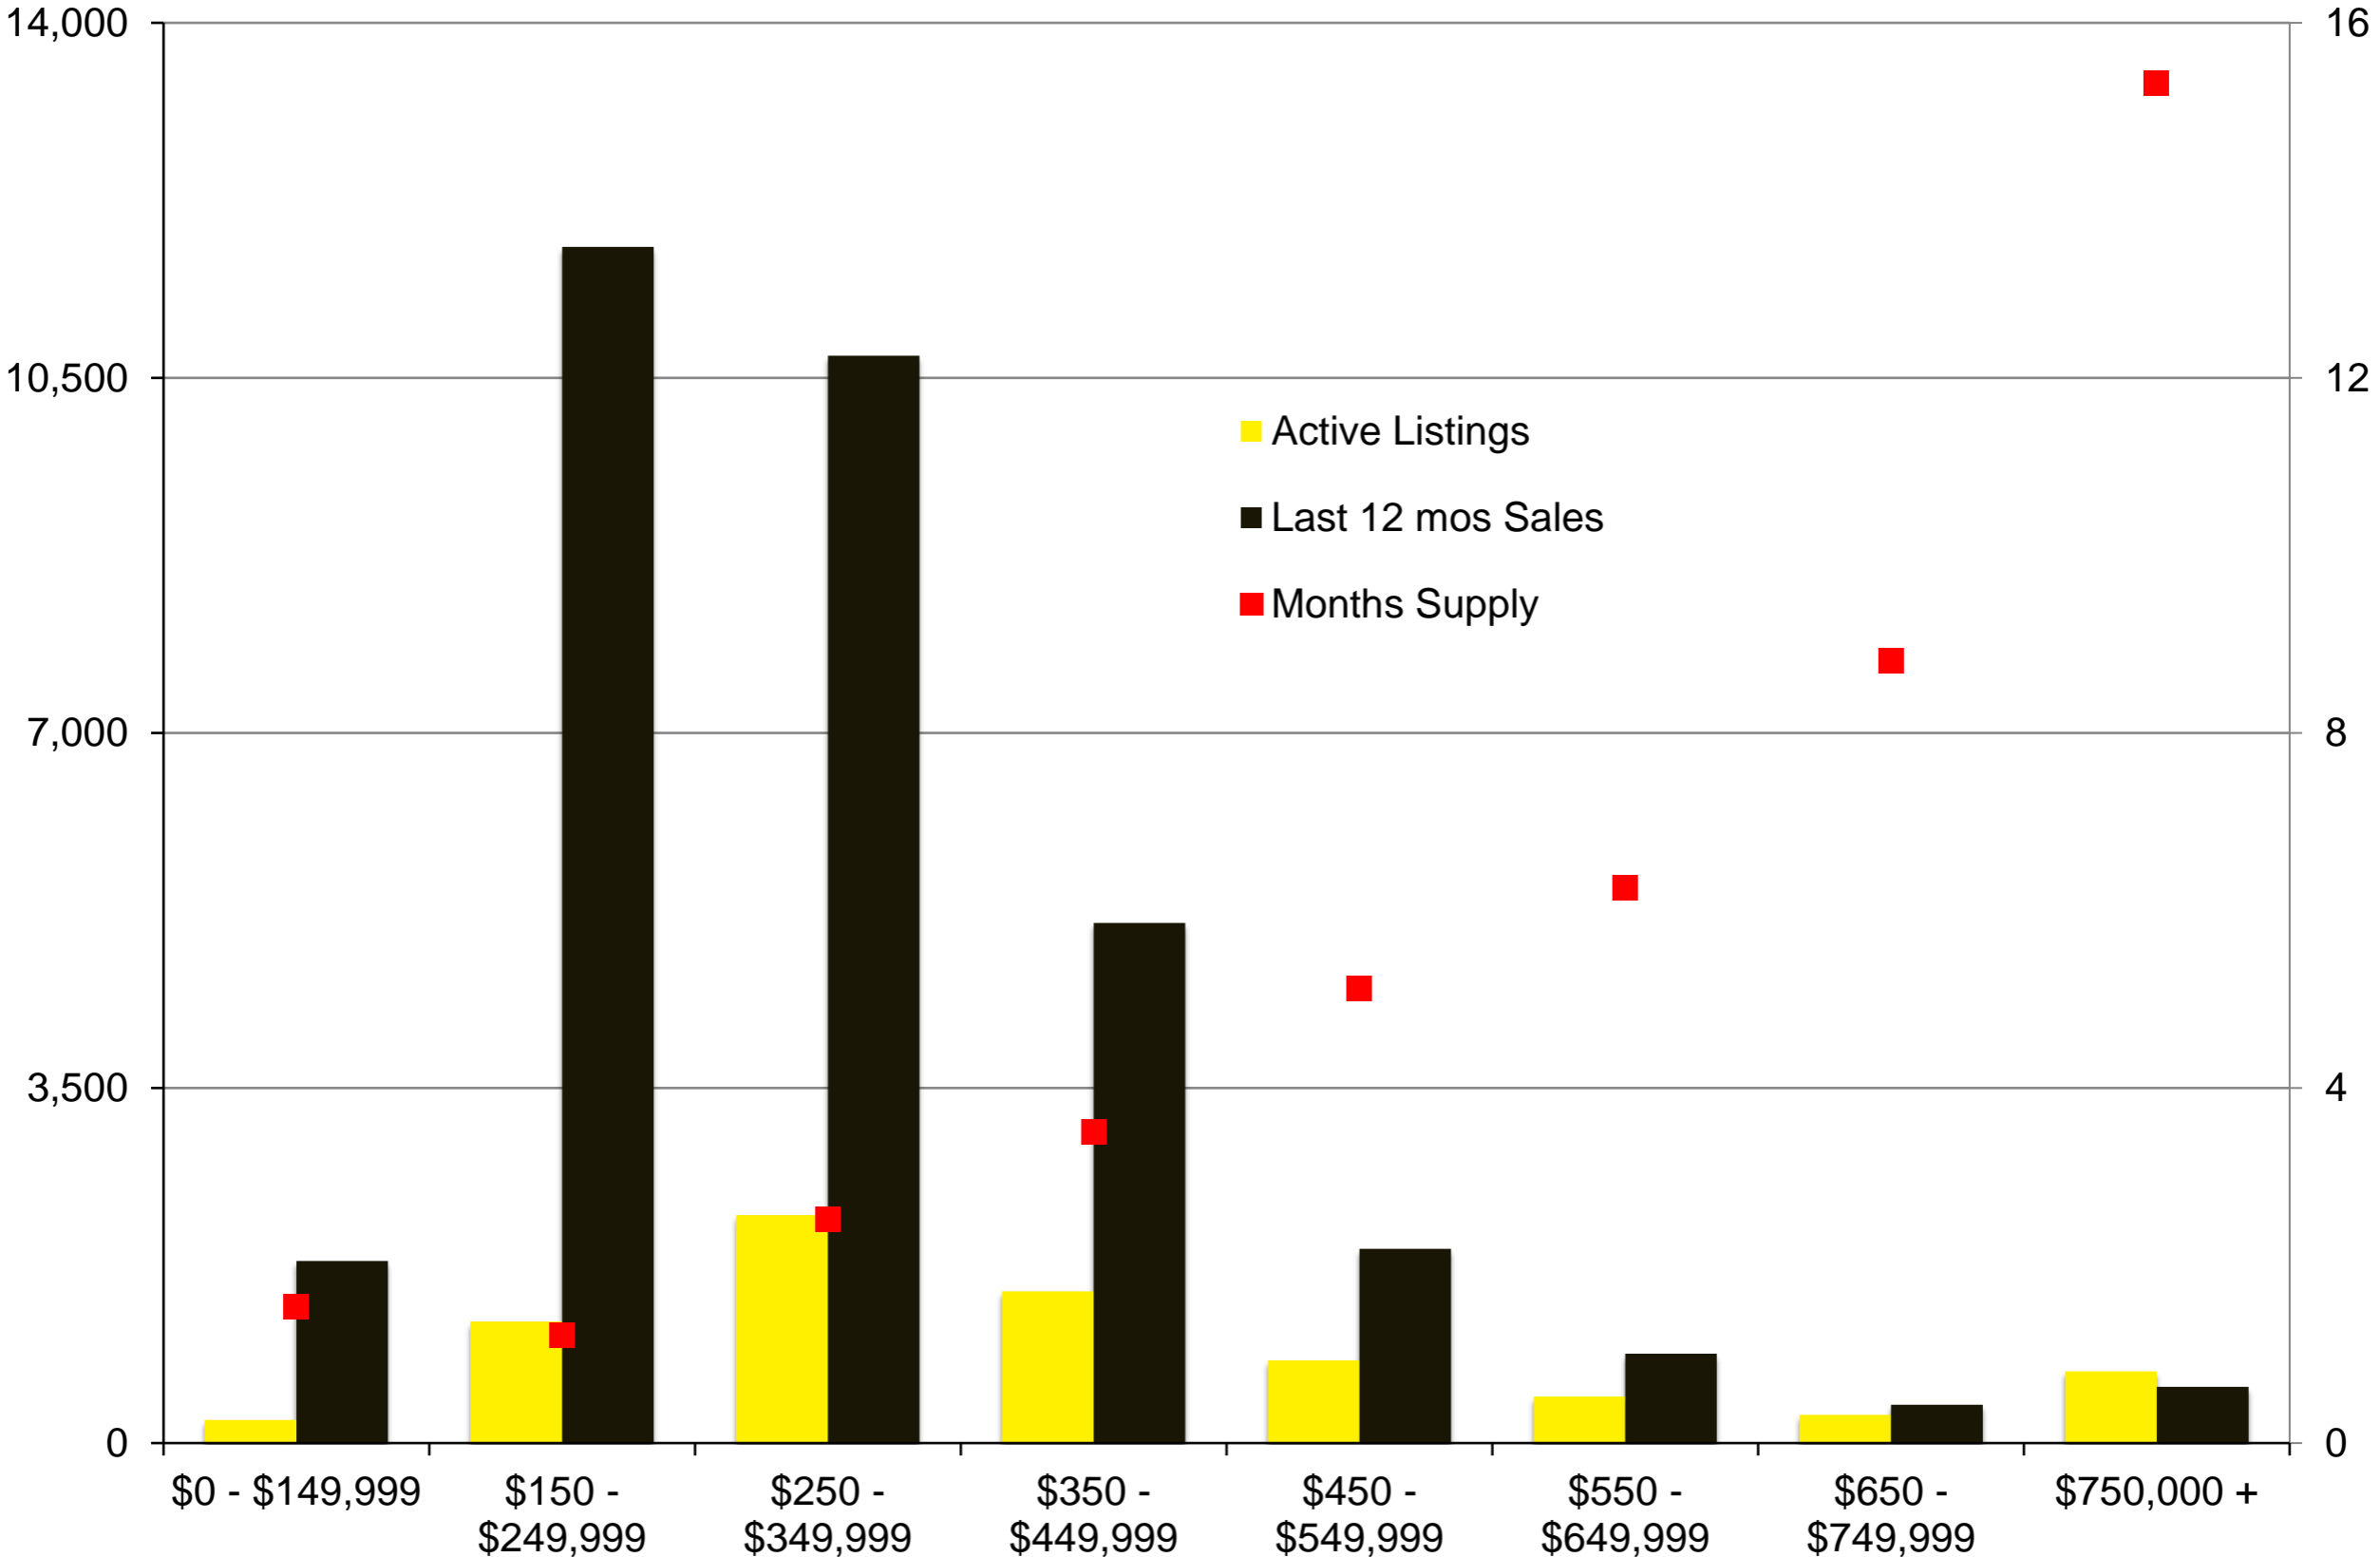

INDICATORS

MAY 2020

NORTH GEORGIA – MAY 2020

N'dicators is a monthly publication of the The Norton Agency data from FMLS and GAMLs sources we deem reliable. For more information contact info@gonorton.com
Copyright Norton Native Intelligence 2020.

Banks County - May 2020

Barrow County - May 2020

Cherokee County - May 2020

Dawson County - May 2020

Franklin County - May 2020

Forsyth County - May 2020

Gwinnett County - May 2020

Habersham County - May 2020

Hall County - May 2020

Jackson County - May 2020

Lumpkin County - May 2020

Pickens County - May 2020

Rabun County - May 2020

Stephens County - May 2020

Walton County - May 2020

White County - May 2020