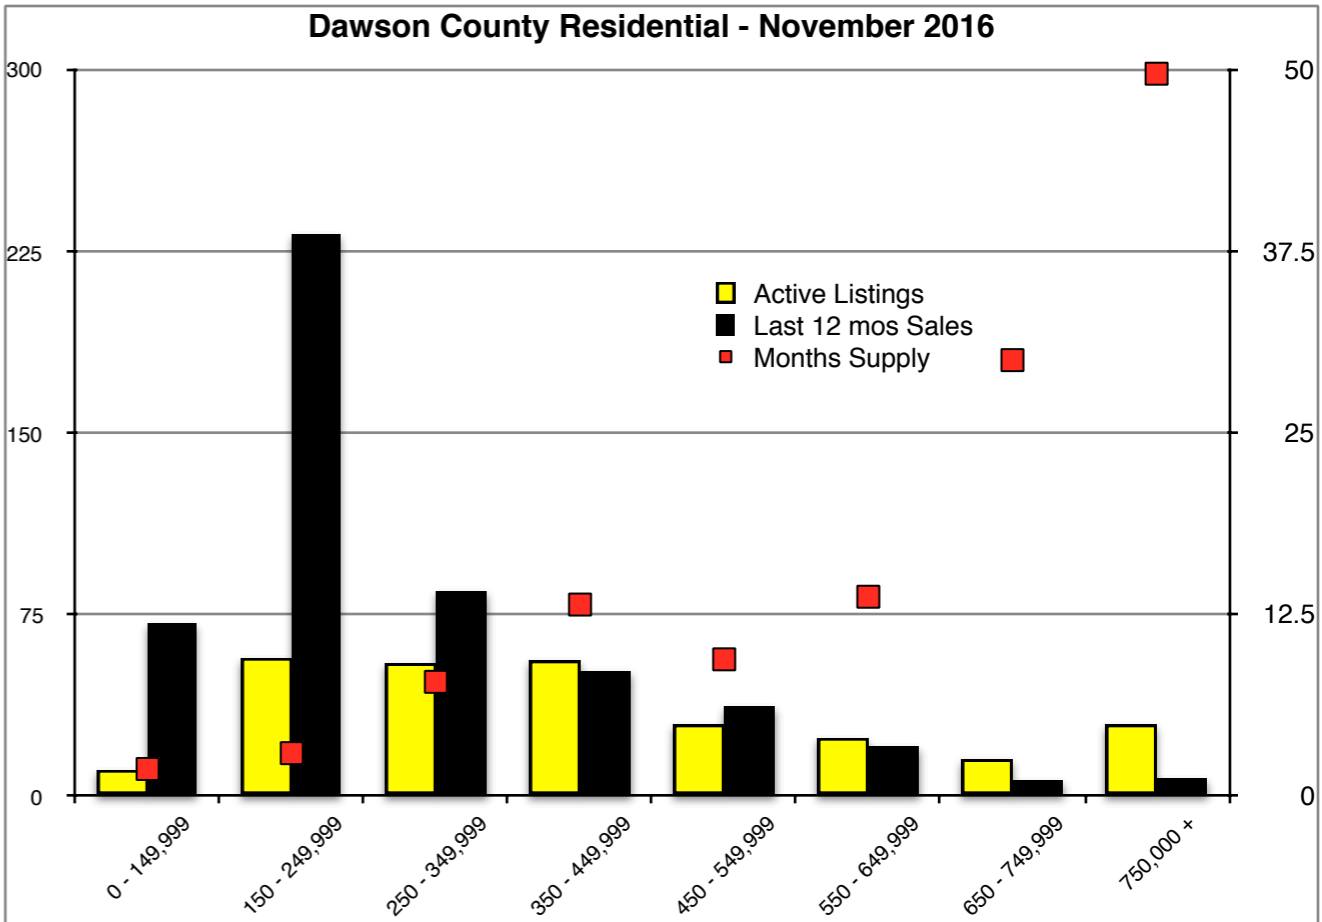

# INDICATORS

NOVEMBER 2016

Note: Indicators is a monthly publication of the The Norton Agency data from FMLS and GMLS sources we deem reliable. For more information contact [info@gonorton.com](mailto:info@gonorton.com)  
 Copyright Norton Native Intelligence 2016.