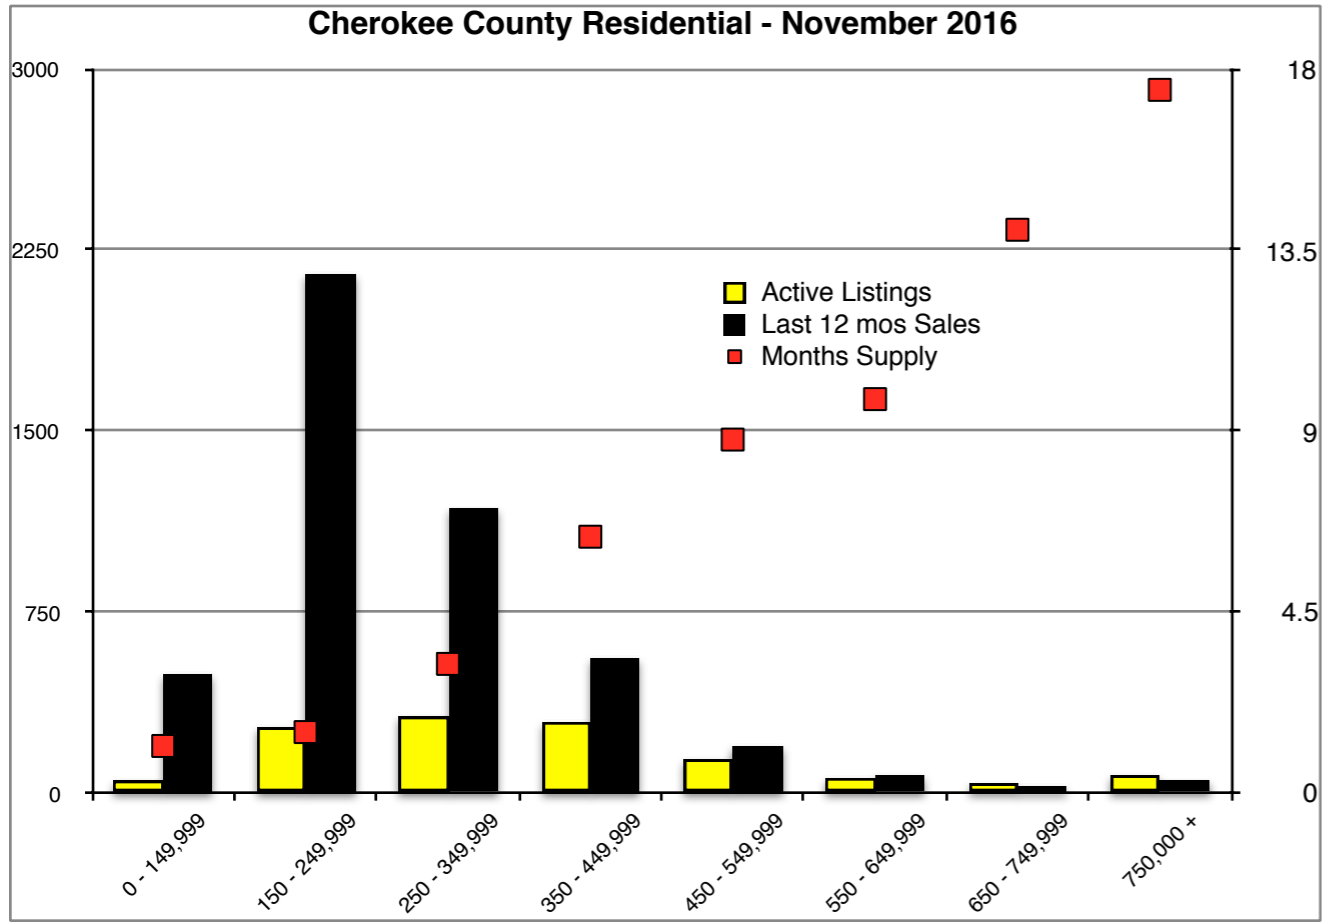

# INDICATORS

NOVEMBER 2016

Note: Indicators is a monthly publication of the The Norton Agency data from FMLS and GMLS sources we deem reliable. For more information contact [info@gonorton.com](mailto:info@gonorton.com)  
 Copyright Norton Native Intelligence 2016.