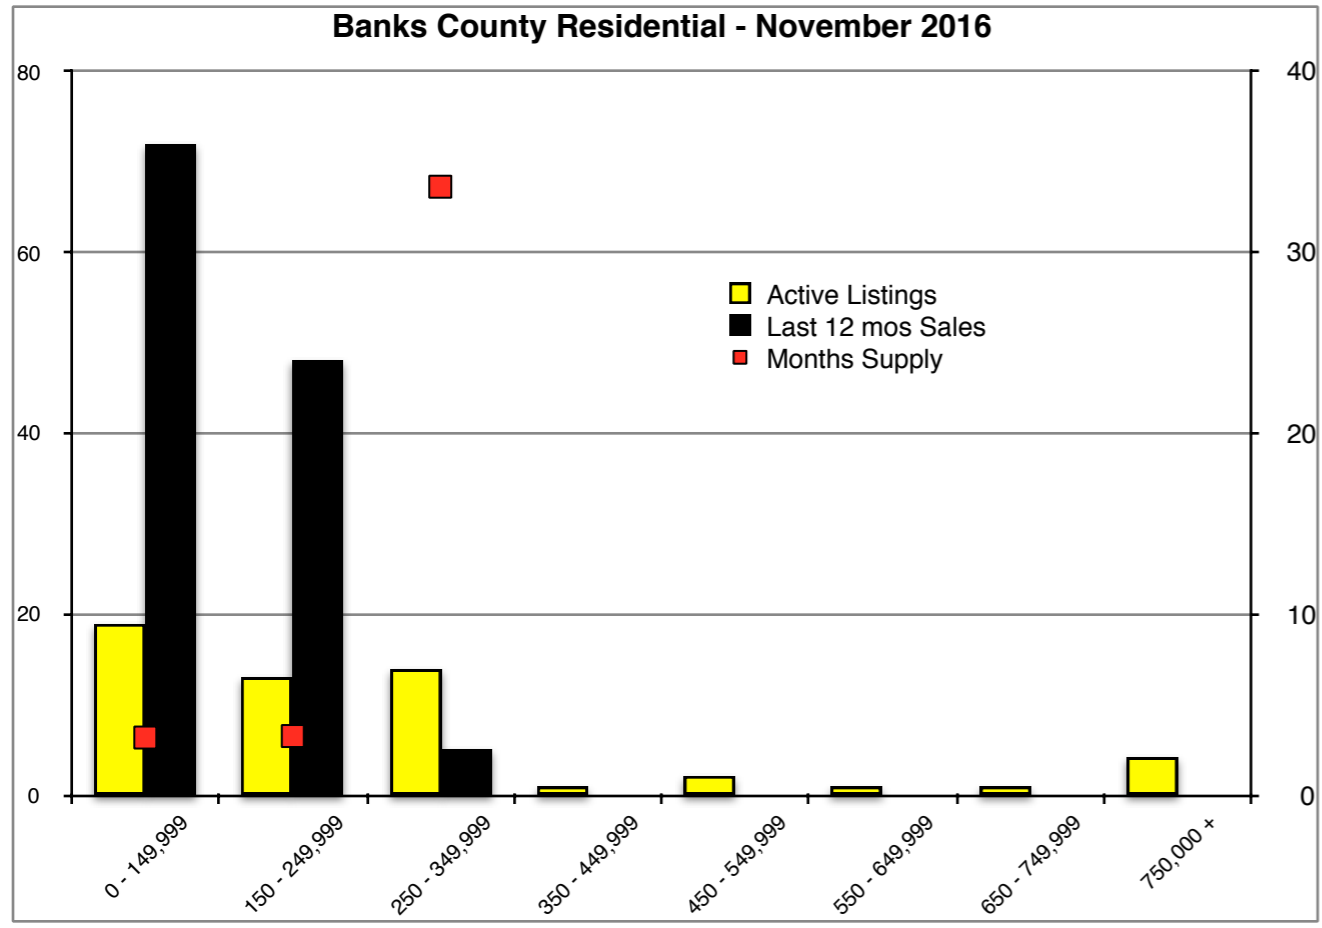

# INDICATORS

NOVEMBER 2016

Note: Indicators is a monthly publication of the The Norton Agency data from FMLS and GMLS sources we deem reliable. For more information contact [info@gonorton.com](mailto:info@gonorton.com)  
 Copyright Norton Native Intelligence 2016.