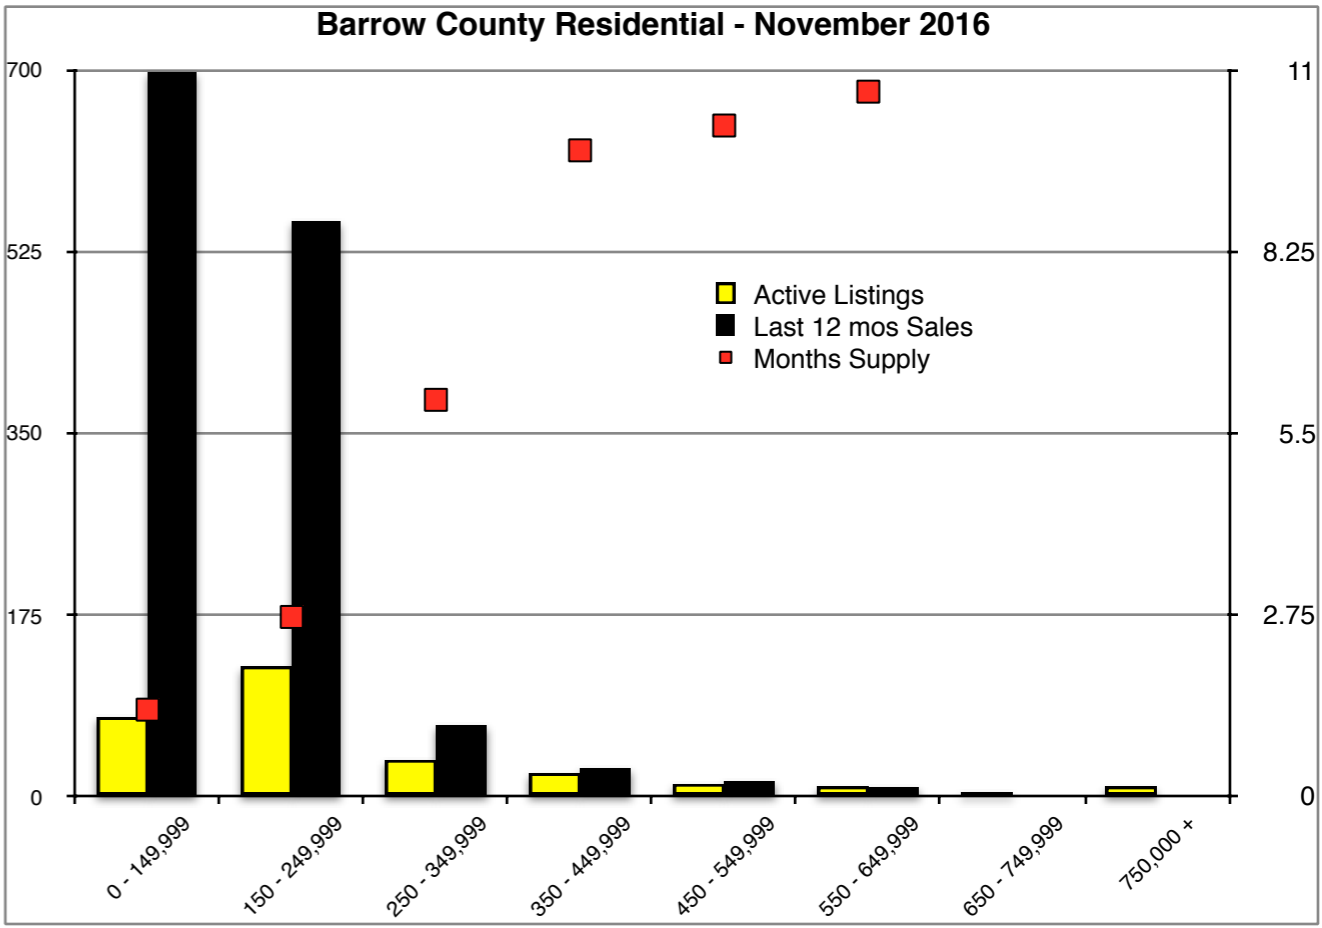

# INDICATORS

NOVEMBER 2016

Note: Indicators is a monthly publication of the The Norton Agency data from FMLS and GMLS sources we deem reliable. For more information contact [info@gonorton.com](mailto:info@gonorton.com)  
 Copyright Norton Native Intelligence 2016.