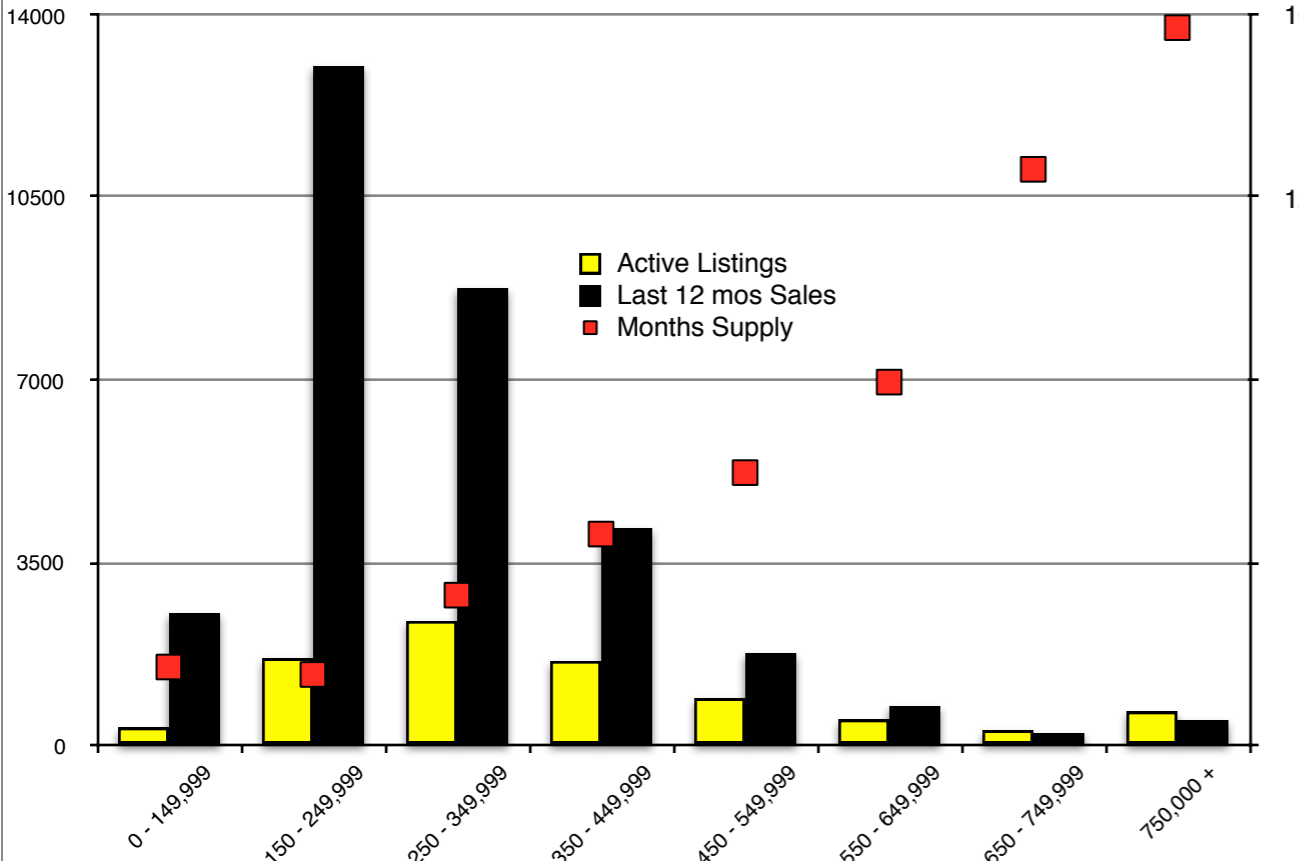

INDICATORS

NOVEMBER 2018

NORTH GEORGIA - November 2018

Banks County - November 2018

Barrow County - November 2018

Cherokee County - November 2018

Note: N'dicators is a monthly publication of the The Norton Agency data from FMLS and GMLS sources we deem reliable. For more information contact info@gonorton.com
 Copyright Norton Native Intelligence 2018.

Dawson County - November 2018

Forsyth County - November 2018

Gwinnett County - November 2018

Habersham County - November 2018

Hall County - November 2018

Jackson County - November 2018

Lumpkin County - November 2018

Rabun County - November 2018

Stephens County - November 2018

Walton County - November 2018

White County - November 2018