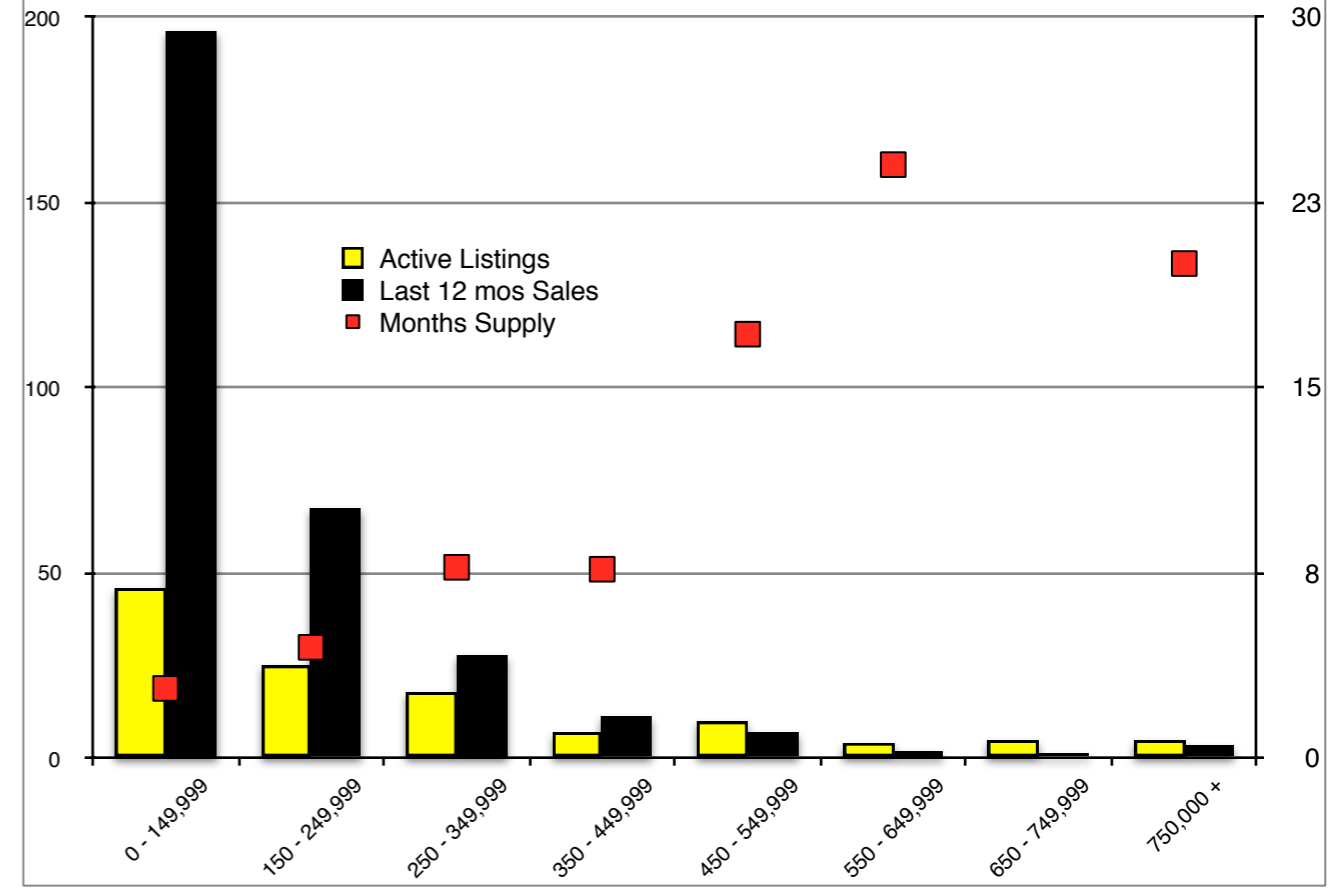

Dawson County - November 2018

Forsyth County - November 2018

Gwinnett County - November 2018

Habersham County - November 2018

Hall County - November 2018

Jackson County - November 2018

Lumpkin County - November 2018

Pickens County - November 2018

Note: N'dicators is a monthly publication of the The Norton Agency data from FMLS and GMLS sources we deem reliable. For more information contact info@gonorton.com Copyright Norton Native Intelligence 2018.

Rabun County - November 2018

Stephens County - November 2018

Walton County - November 2018

White County - November 2018