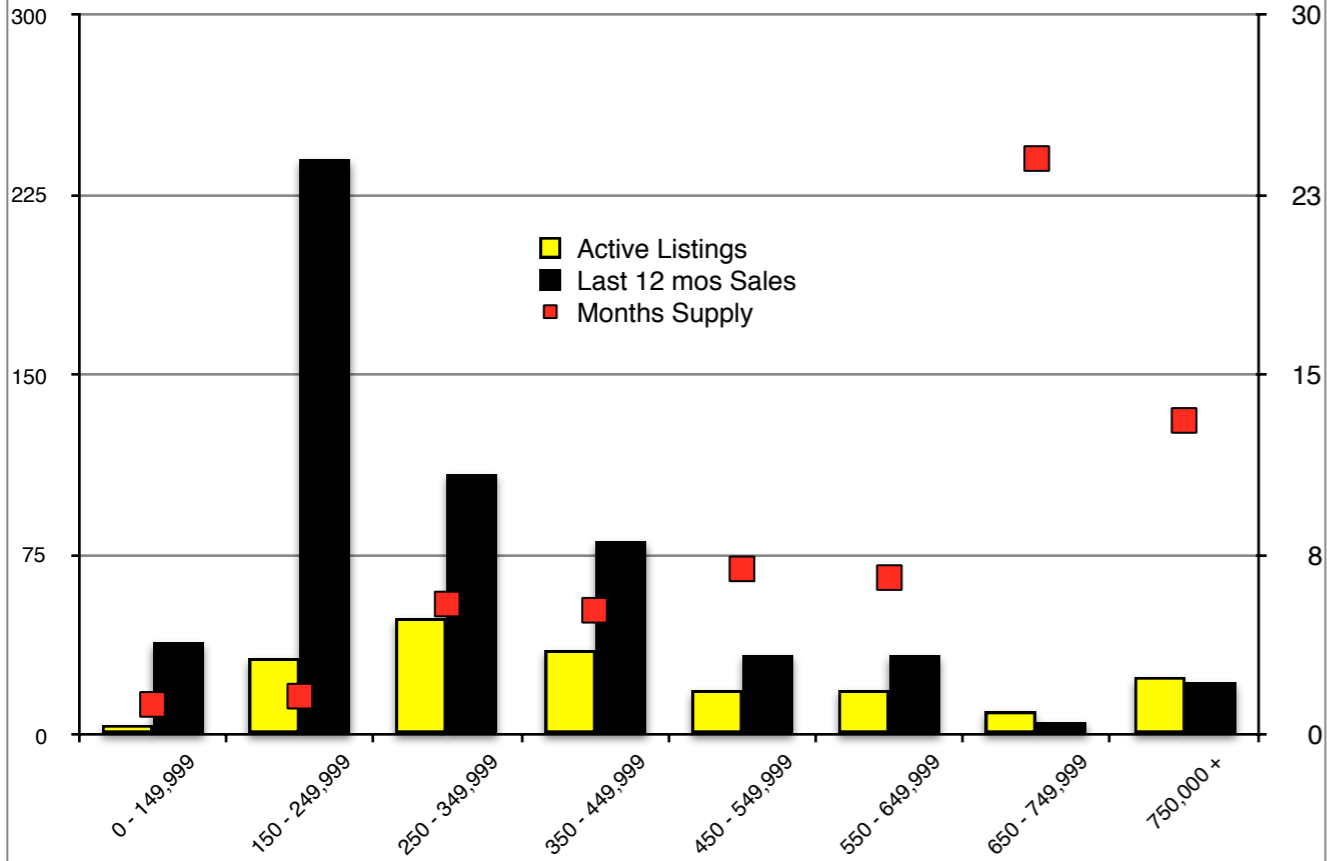

INDICATORS

NOVEMBER 2018

NORTH GEORGIA - November 2018

Banks County - November 2018

Barrow County - November 2018

Cherokee County - November 2018

Note: N'dicators is a monthly publication of the The Norton Agency data from FMLS and GMLS sources we deem reliable. For more information contact info@gonorton.com
 Copyright Norton Native Intelligence 2018.

Dawson County - November 2018

Forsyth County - November 2018

Gwinnett County - November 2018

Habersham County - November 2018

Hall County - November 2018

Jackson County - November 2018

Lumpkin County - November 2018

Rabun County - November 2018

Stephens County - November 2018

Walton County - November 2018

White County - November 2018