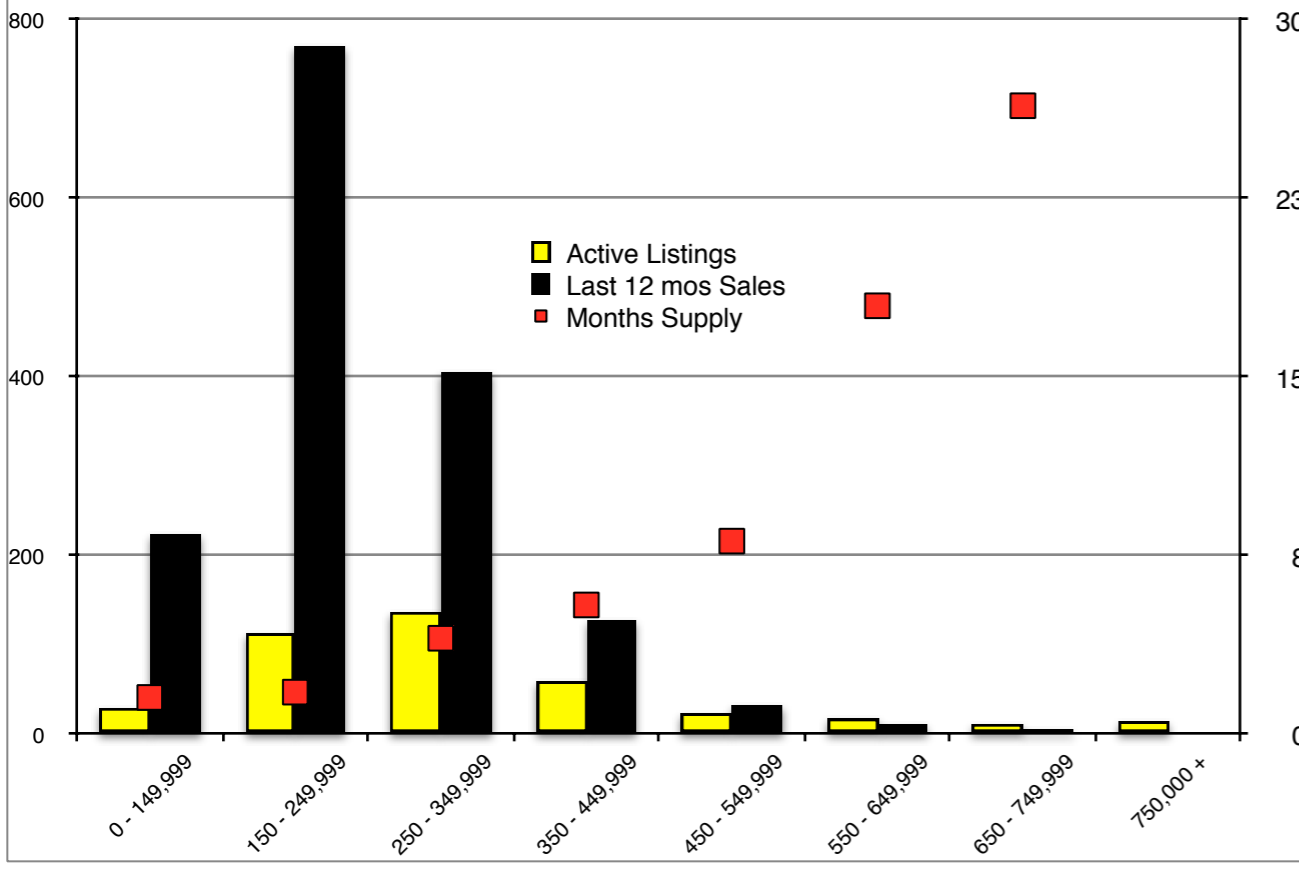

Dawson County - November 2018

Forsyth County - November 2018

Gwinnett County - November 2018

Habersham County - November 2018

Hall County - November 2018

Jackson County - November 2018

Lumpkin County - November 2018

Pickens County - November 2018

Note: N'dicators is a monthly publication of the The Norton Agency data from FMLS and GMLS sources we deem reliable. For more information contact info@gonorton.com Copyright Norton Native Intelligence 2018.

Rabun County - November 2018

Stephens County - November 2018

Walton County - November 2018

White County - November 2018