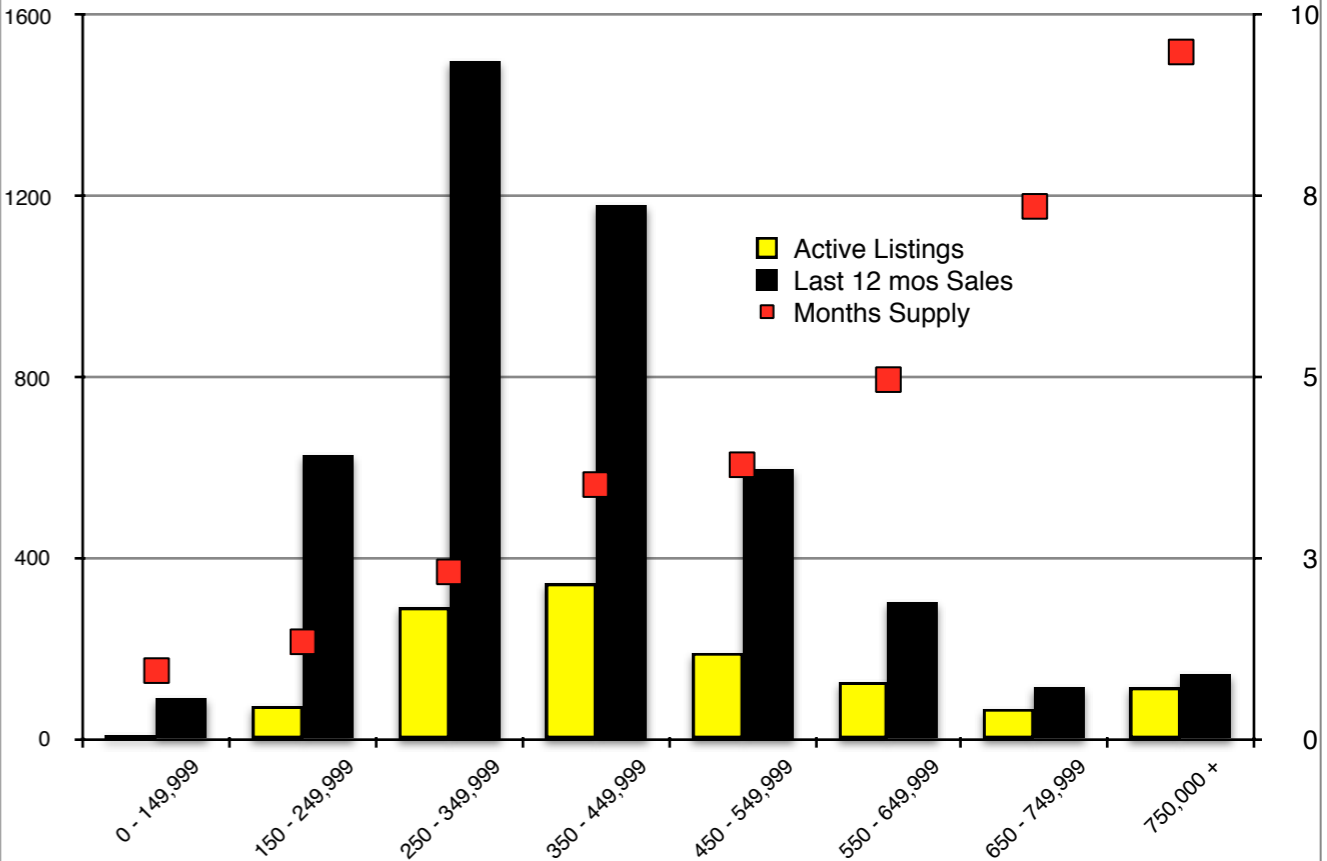

INDICATORS

NOVEMBER 2018

NORTH GEORGIA - November 2018

Banks County - November 2018

Barrow County - November 2018

Cherokee County - November 2018

Note: N'dicators is a monthly publication of the The Norton Agency data from FMLS and GMLS sources we deem reliable. For more information contact info@gonorton.com
 Copyright Norton Native Intelligence 2018.

Dawson County - November 2018

Forsyth County - November 2018

Gwinnett County - November 2018

Habersham County - November 2018

Hall County - November 2018

Jackson County - November 2018

Lumpkin County - November 2018

Rabun County - November 2018

Stephens County - November 2018

Walton County - November 2018

White County - November 2018