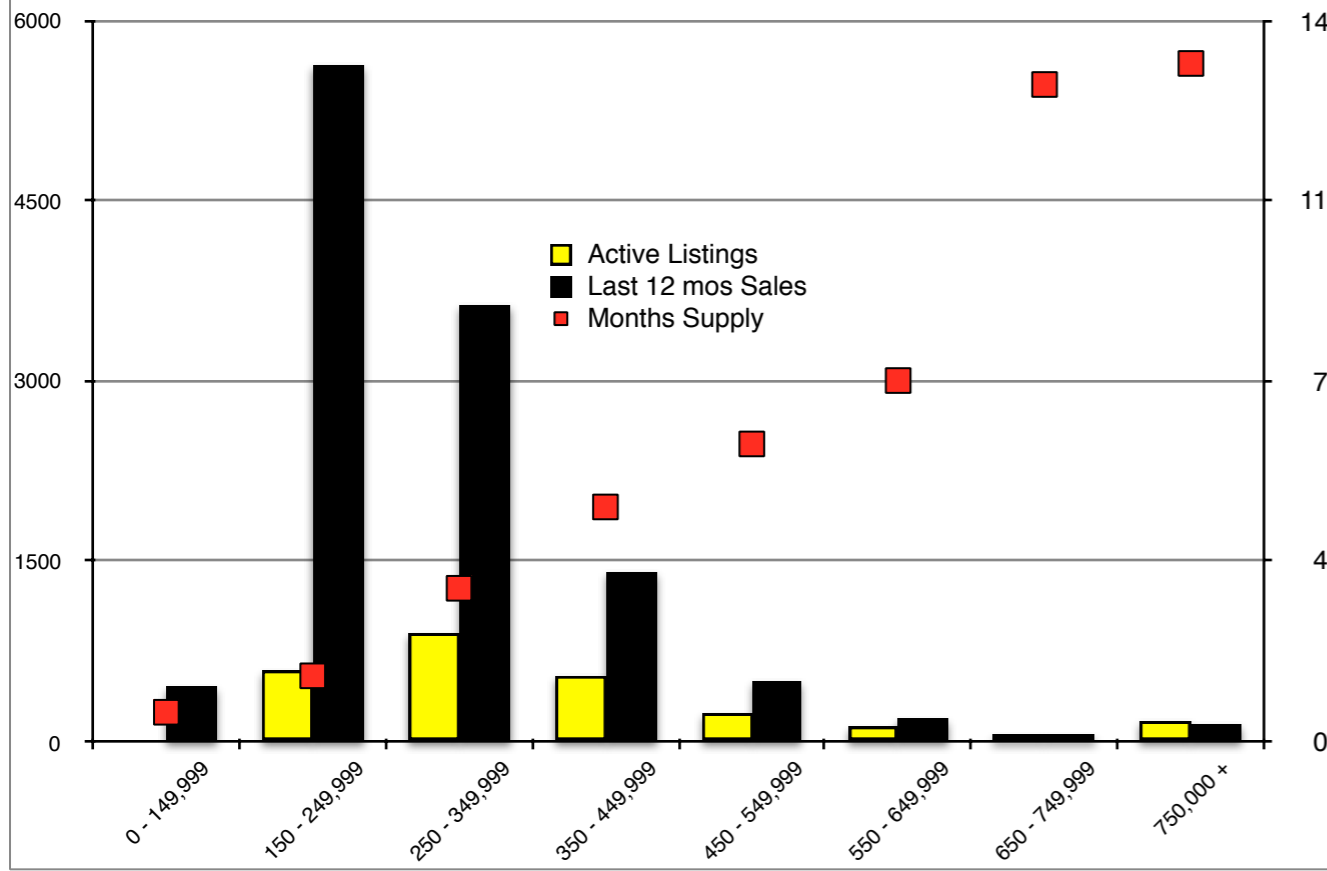

INDICATORS

NOVEMBER 2018

NORTH GEORGIA - November 2018

Banks County - November 2018

Barrow County - November 2018

Cherokee County - November 2018

Note: N'dicators is a monthly publication of the The Norton Agency data from FMLS and GMLS sources we deem reliable. For more information contact info@gonorton.com
 Copyright Norton Native Intelligence 2018.

Dawson County - November 2018

Forsyth County - November 2018

Gwinnett County - November 2018

Habersham County - November 2018

Hall County - November 2018

Jackson County - November 2018

Lumpkin County - November 2018