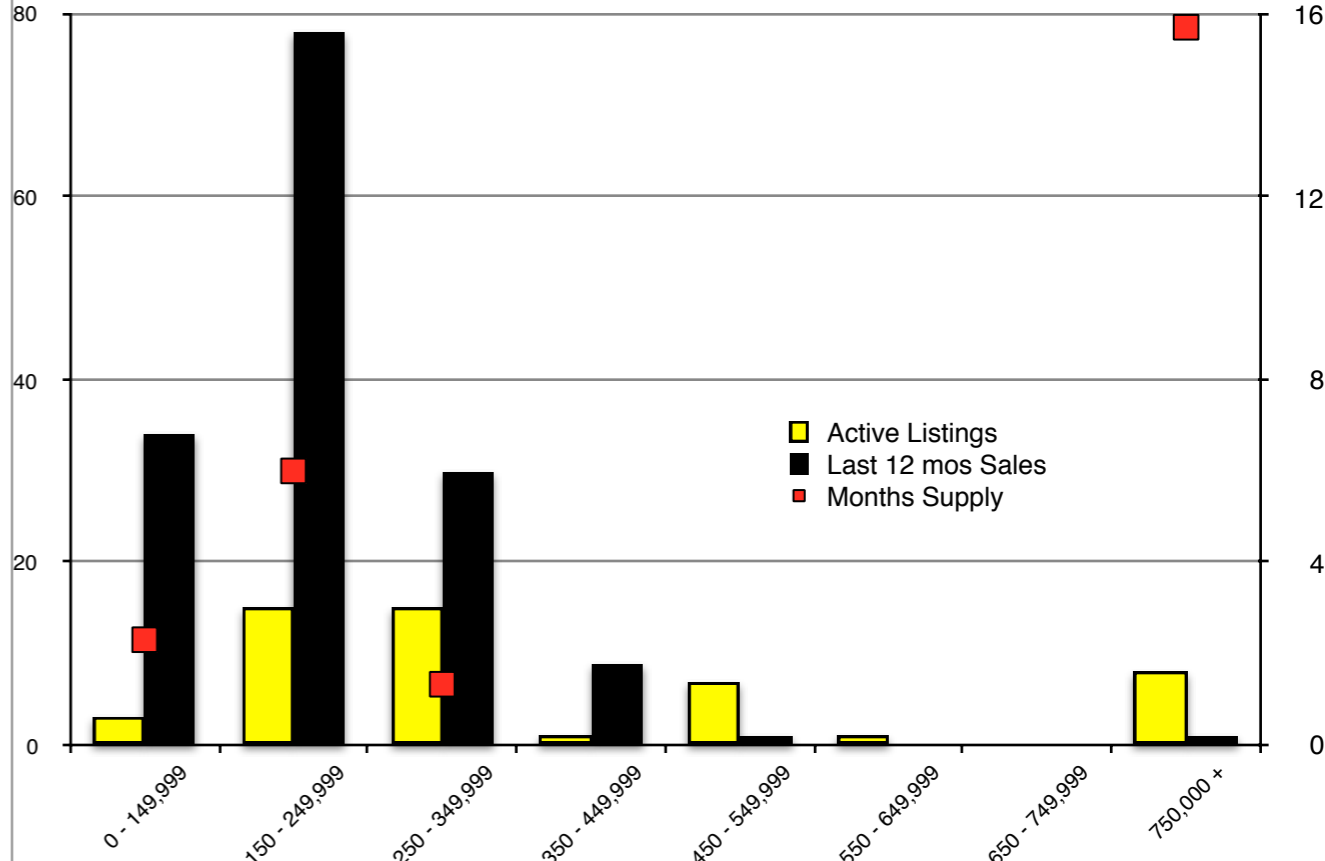

INDICATORS

NOVEMBER 2018

NORTH GEORGIA - November 2018

Banks County - November 2018

Barrow County - November 2018

Cherokee County - November 2018

Note: N'dicators is a monthly publication of the The Norton Agency data from FMLS and GMLS sources we deem reliable. For more information contact info@gonorton.com
 Copyright Norton Native Intelligence 2018.

Dawson County - November 2018

Forsyth County - November 2018

Gwinnett County - November 2018

Habersham County - November 2018

Hall County - November 2018

Jackson County - November 2018

Lumpkin County - November 2018

Rabun County - November 2018

Stephens County - November 2018

Walton County - November 2018

White County - November 2018