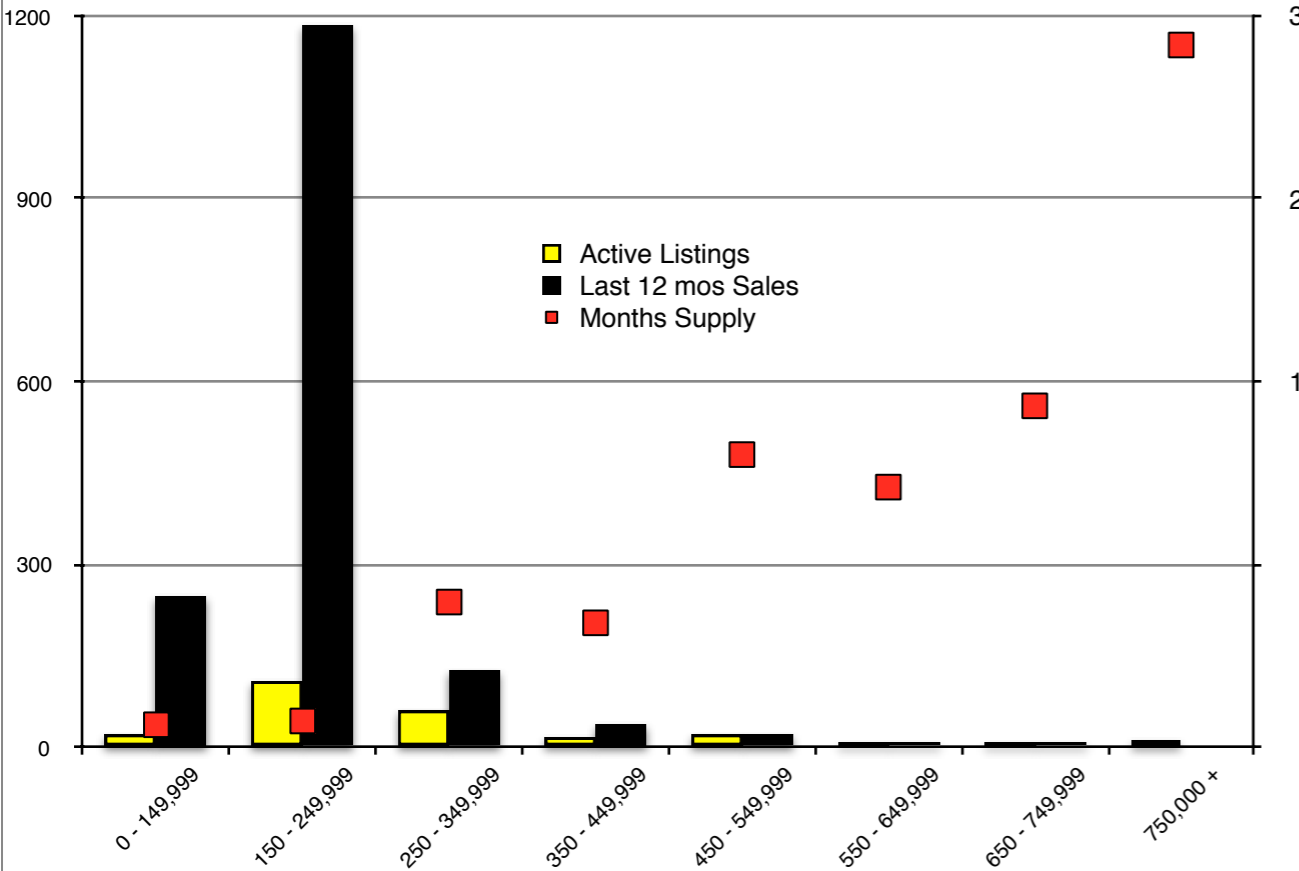

INDICATORS

NOVEMBER 2018

NORTH GEORGIA - November 2018

Banks County - November 2018

Barrow County - November 2018

Cherokee County - November 2018

Note: N'dicators is a monthly publication of the The Norton Agency data from FMLS and GMLS sources we deem reliable. For more information contact info@gonorton.com
 Copyright Norton Native Intelligence 2018.

Dawson County - November 2018

Forsyth County - November 2018

Gwinnett County - November 2018

Habersham County - November 2018

Hall County - November 2018

Jackson County - November 2018

Lumpkin County - November 2018

Rabun County - November 2018

Stephens County - November 2018

Walton County - November 2018

White County - November 2018