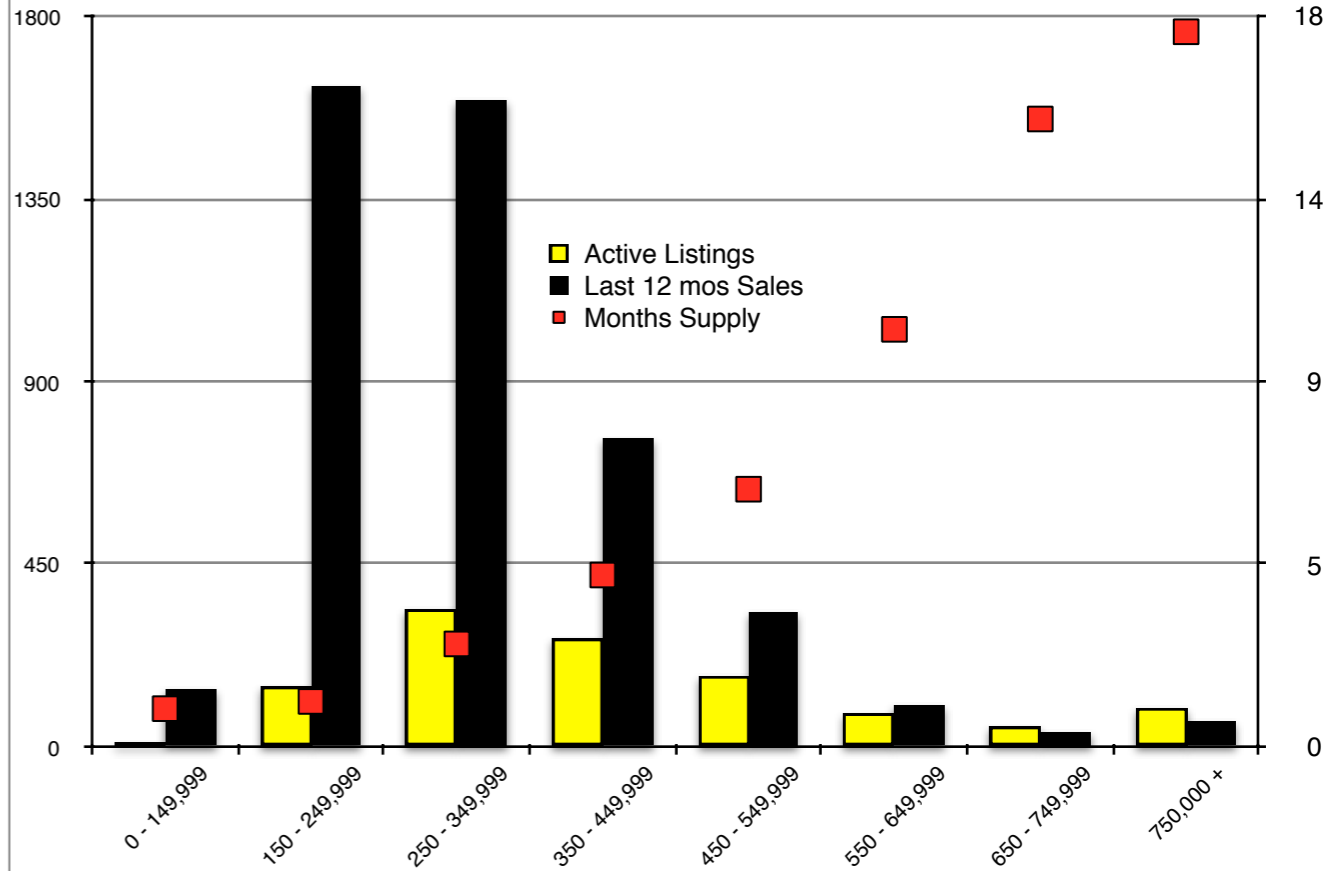

INDICATORS

NOVEMBER 2018

NORTH GEORGIA - November 2018

Banks County - November 2018

Barrow County - November 2018

Cherokee County - November 2018

Note: N'dicators is a monthly publication of the The Norton Agency data from FMLS and GMLS sources we deem reliable. For more information contact info@gonorton.com
 Copyright Norton Native Intelligence 2018.

Dawson County - November 2018

Forsyth County - November 2018

Gwinnett County - November 2018

Habersham County - November 2018

Hall County - November 2018

Jackson County - November 2018

Lumpkin County - November 2018