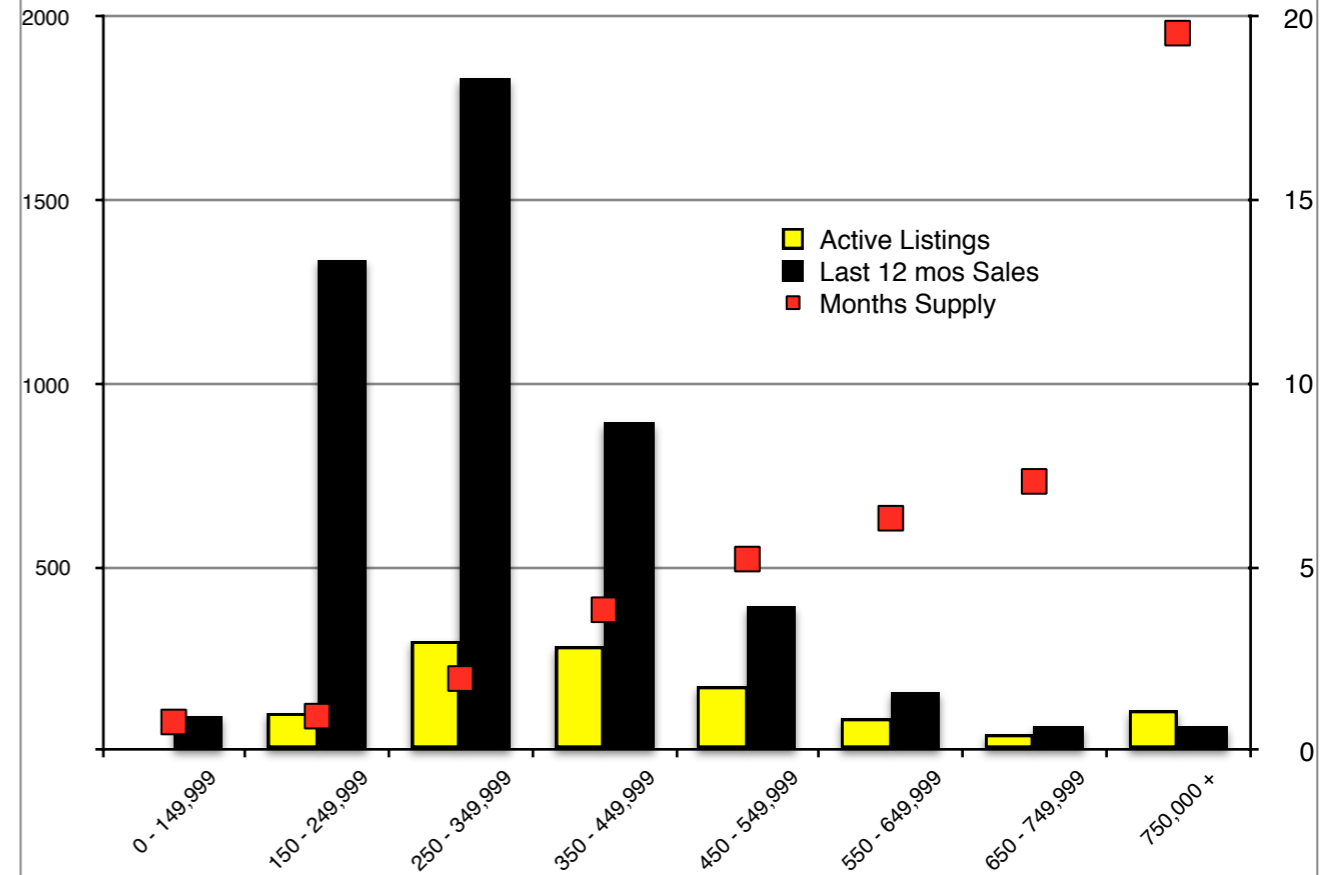

INDICATORS

NOVEMBER 2019

NORTH GEORGIA - November 2019

Banks County - November 2019

Barrow County - November 2019

Cherokee County - November 2019

Dawson County - November 2019

Forsyth County - November 2019

Gwinnett County - November 2019

Habersham County - November 2019

Rabun County - November 2019

Stephens County - November 2019

Walton County - November 2019

White County - November 2019