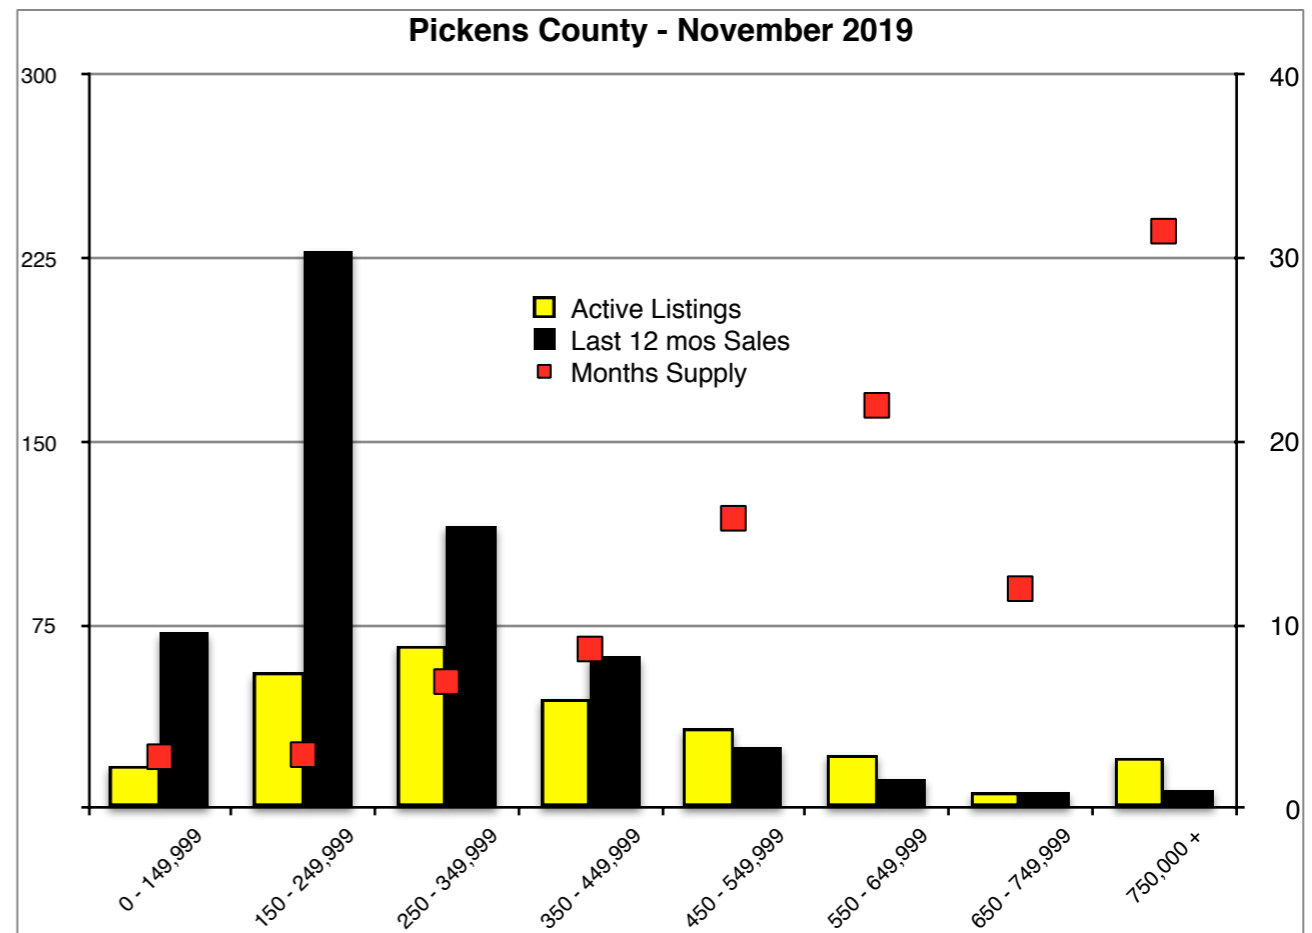

INDICATORS

NOVEMBER 2019

NORTH GEORGIA - November 2019

Banks County - November 2019

Barrow County - November 2019

Cherokee County - November 2019

Dawson County - November 2019

Forsyth County - November 2019

Gwinnett County - November 2019

Habersham County - November 2019

Rabun County - November 2019

Stephens County - November 2019

Walton County - November 2019

White County - November 2019