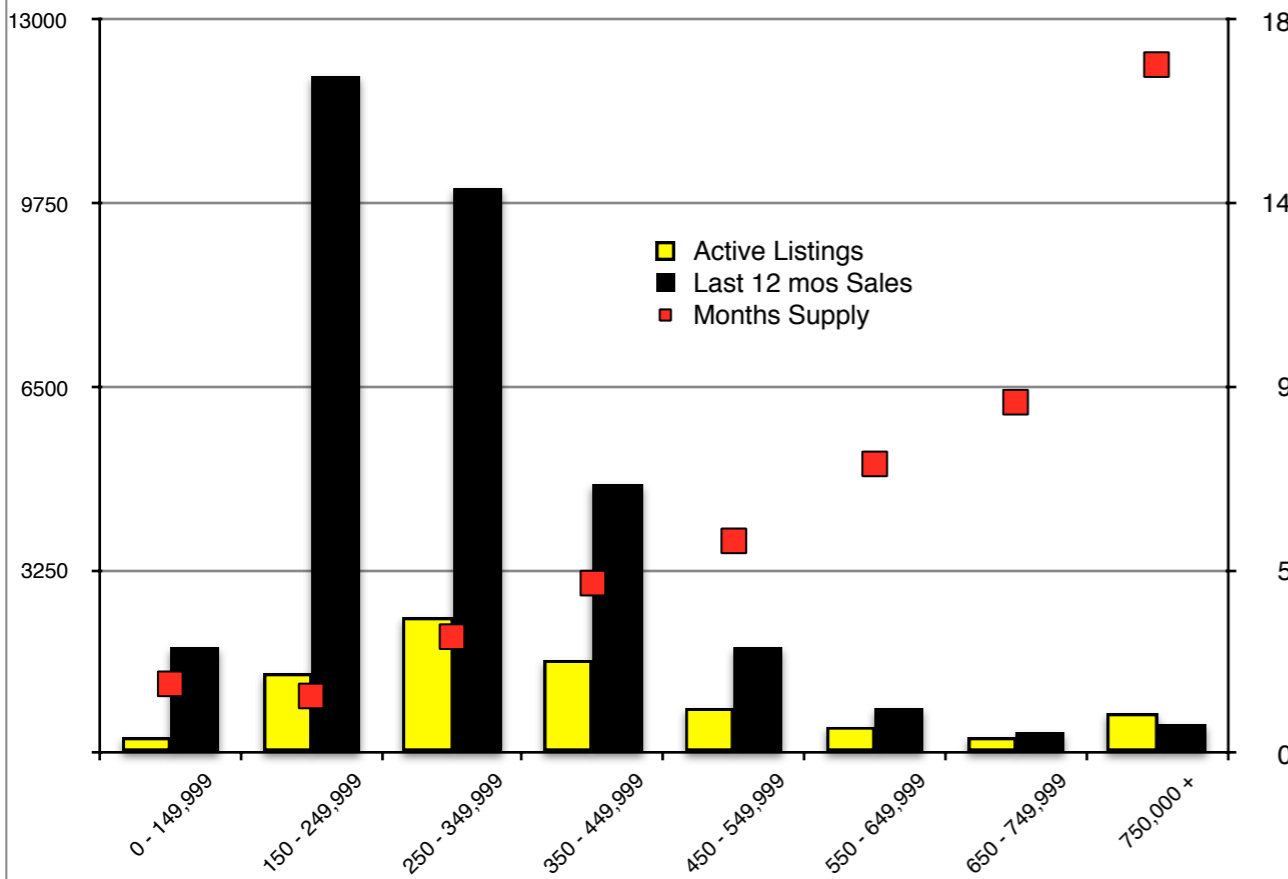

INDICATORS

NOVEMBER 2019

NORTH GEORGIA - November 2019

Banks County - November 2019

Barrow County - November 2019

Cherokee County - November 2019

Dawson County - November 2019

Forsyth County - November 2019

Gwinnett County - November 2019

Habersham County - November 2019

Rabun County - November 2019

Stephens County - November 2019

Walton County - November 2019

White County - November 2019