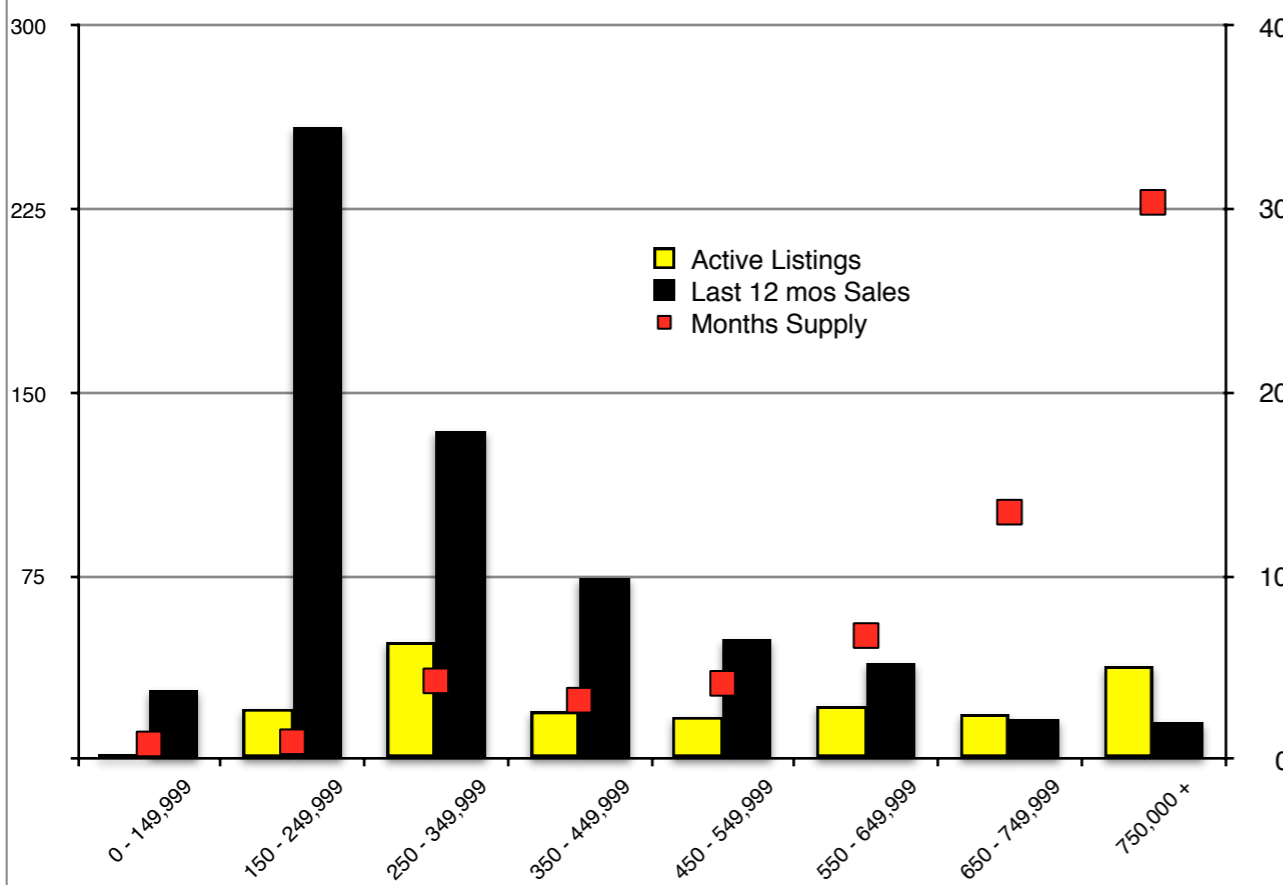

INDICATORS

NOVEMBER 2019

NORTH GEORGIA - November 2019

Banks County - November 2019

Barrow County - November 2019

Cherokee County - November 2019

Dawson County - November 2019

Forsyth County - November 2019

Gwinnett County - November 2019

Habersham County - November 2019

Rabun County - November 2019

Stephens County - November 2019

Walton County - November 2019

White County - November 2019