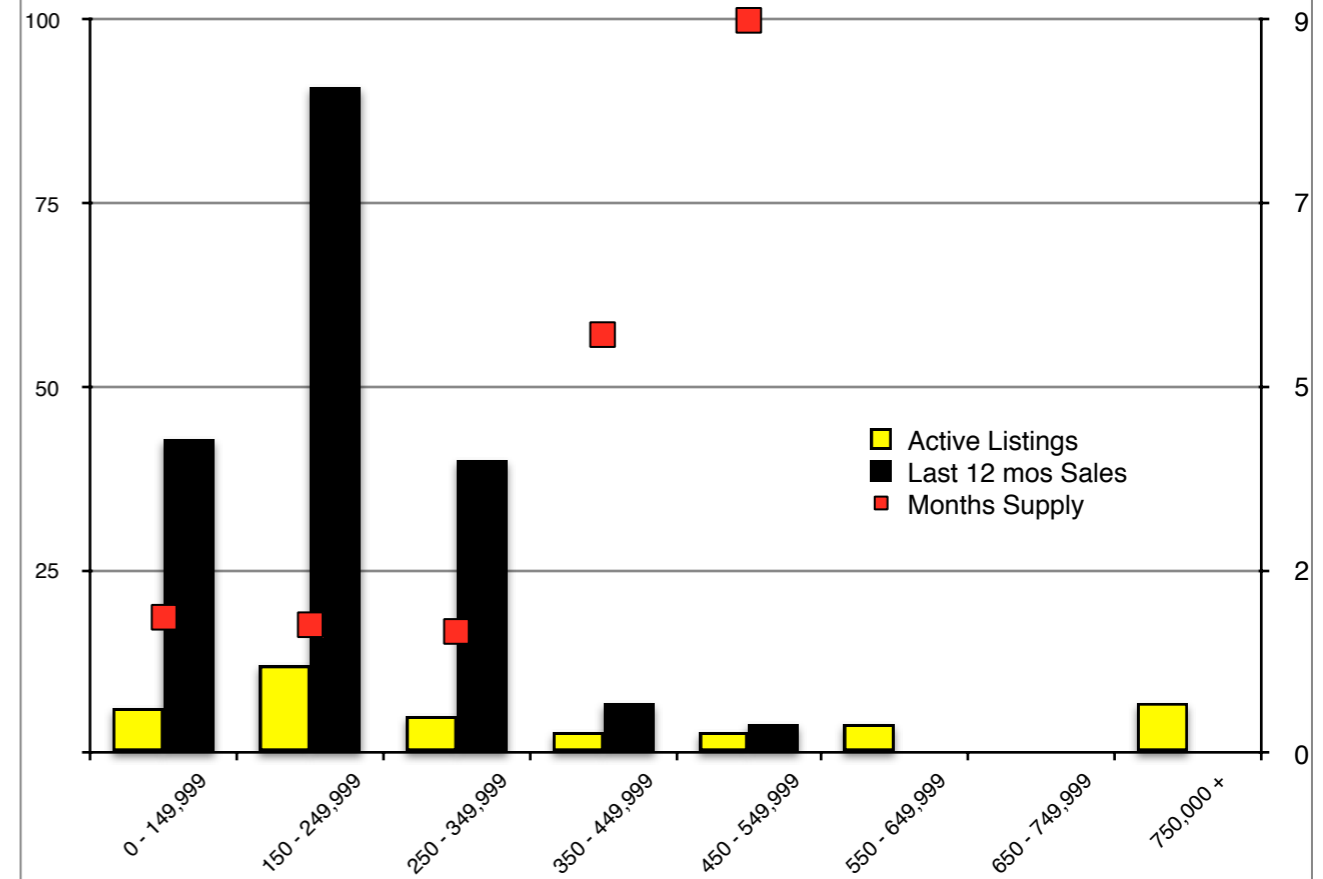

INDICATORS

NOVEMBER 2019

NORTH GEORGIA - November 2019

Banks County - November 2019

Barrow County - November 2019

Cherokee County - November 2019

Dawson County - November 2019

Forsyth County - November 2019

Gwinnett County - November 2019

Habersham County - November 2019

Rabun County - November 2019

Stephens County - November 2019

Walton County - November 2019

White County - November 2019