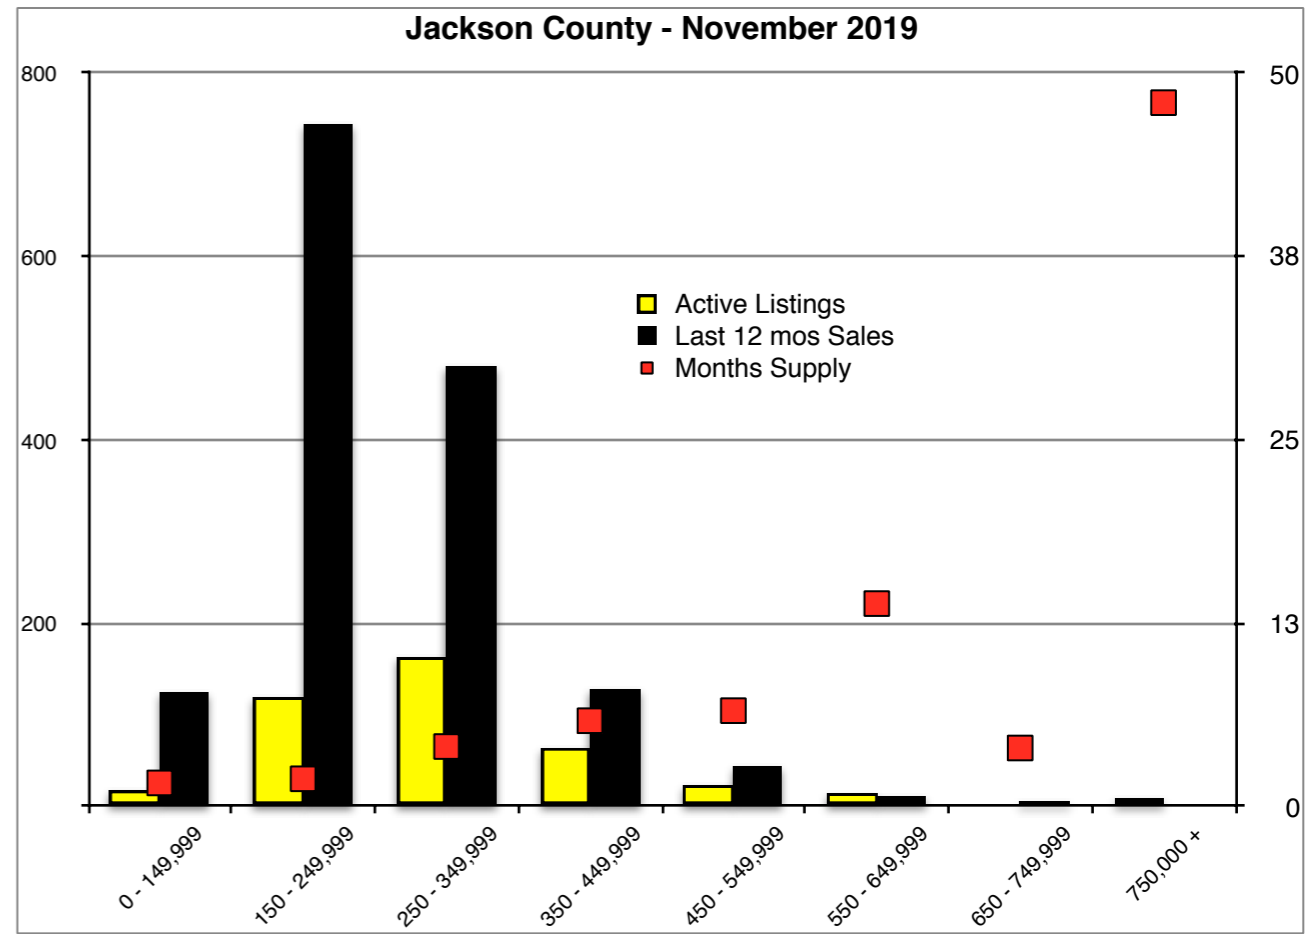

INDICATORS

NOVEMBER 2019

NORTH GEORGIA - November 2019

Banks County - November 2019

Barrow County - November 2019

Cherokee County - November 2019

Dawson County - November 2019

Forsyth County - November 2019

Gwinnett County - November 2019

Habersham County - November 2019

Rabun County - November 2019

Stephens County - November 2019

Walton County - November 2019

White County - November 2019