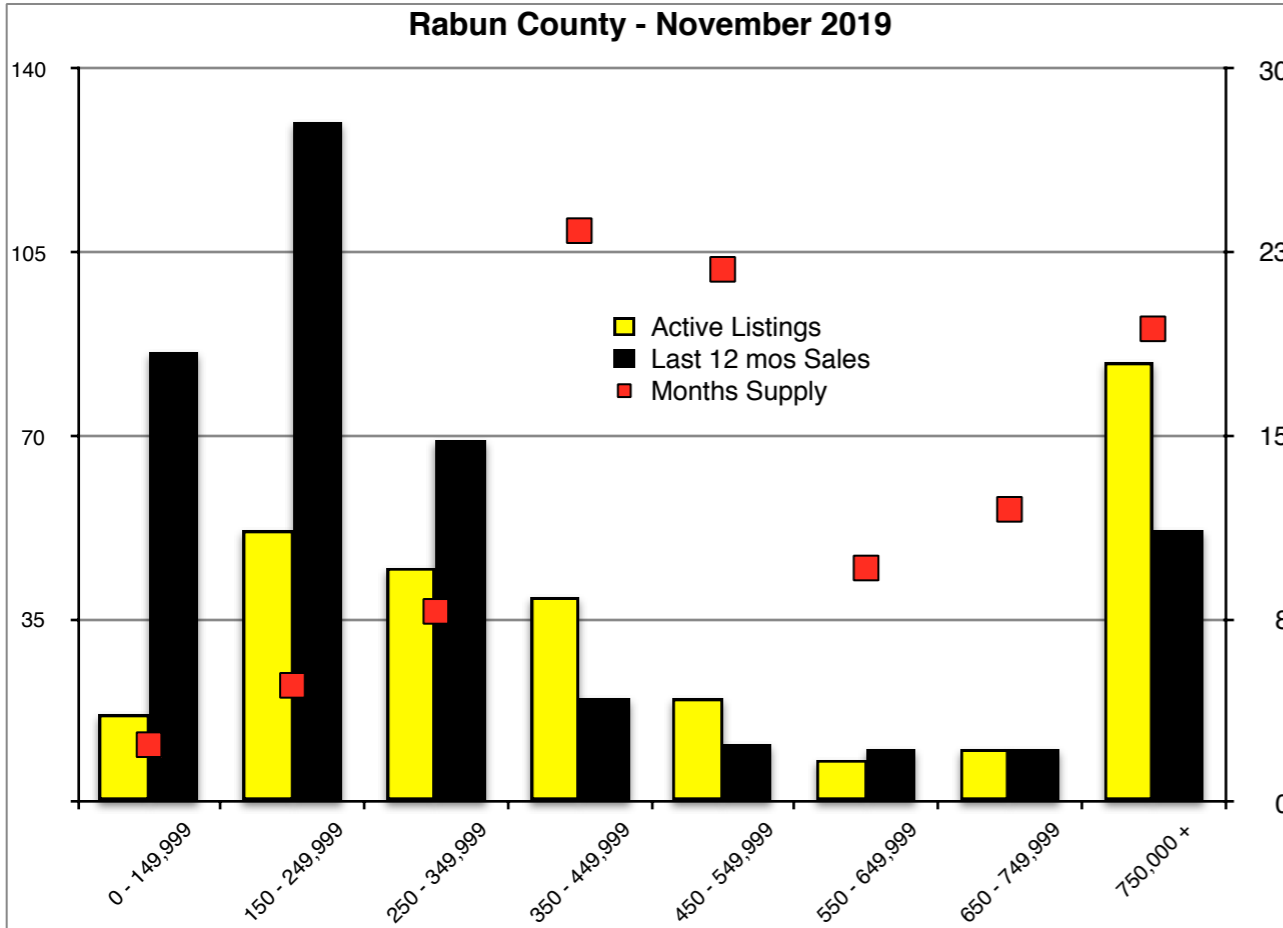

INDICATORS

NOVEMBER 2019

NORTH GEORGIA - November 2019

Banks County - November 2019

Barrow County - November 2019

Cherokee County - November 2019

Dawson County - November 2019

Forsyth County - November 2019

Gwinnett County - November 2019

Habersham County - November 2019

Rabun County - November 2019

Stephens County - November 2019

Walton County - November 2019

White County - November 2019