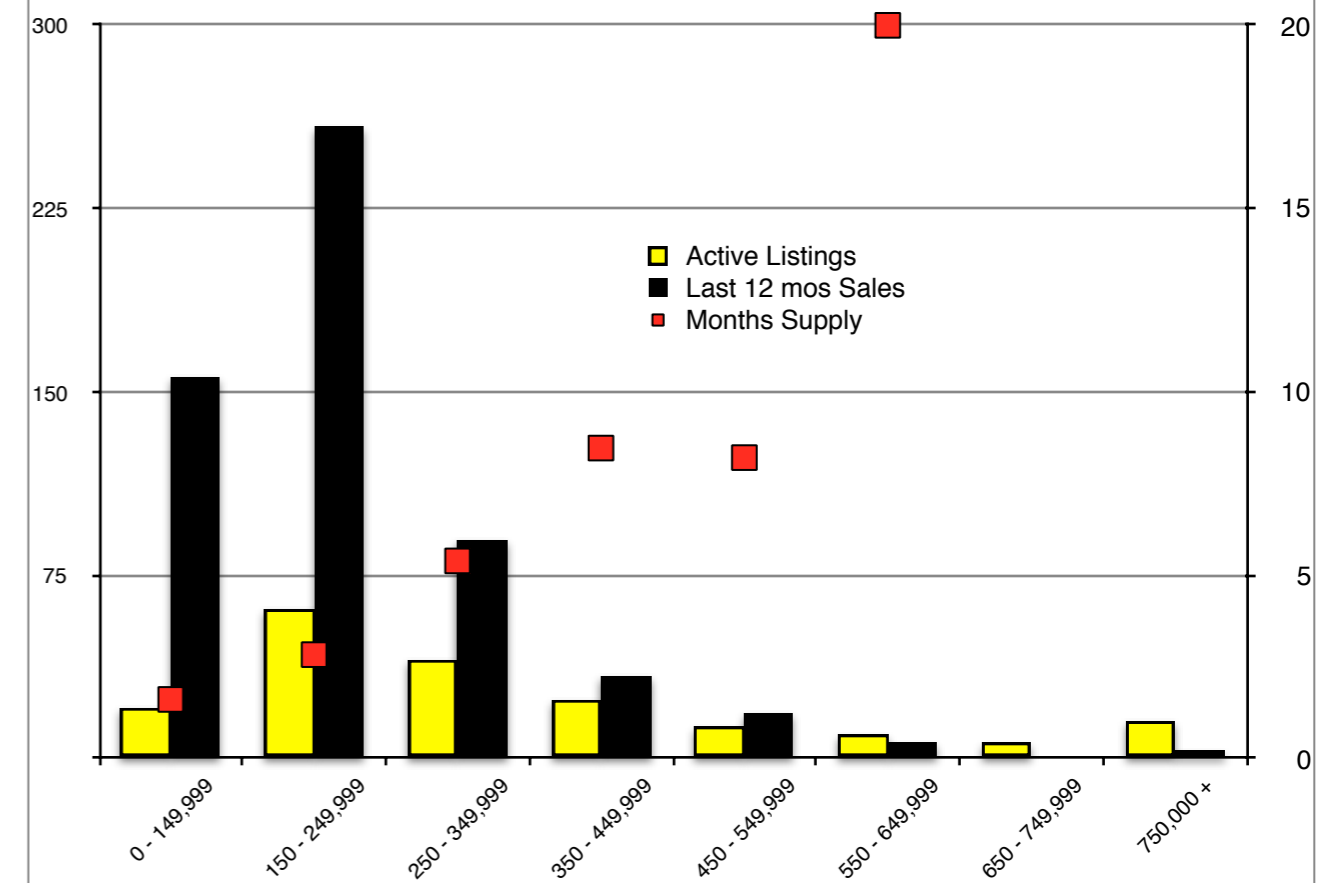

INDICATORS

NOVEMBER 2019

NORTH GEORGIA - November 2019

Banks County - November 2019

Barrow County - November 2019

Cherokee County - November 2019

Dawson County - November 2019

Forsyth County - November 2019

Gwinnett County - November 2019

Habersham County - November 2019

Rabun County - November 2019

Stephens County - November 2019

Walton County - November 2019

White County - November 2019