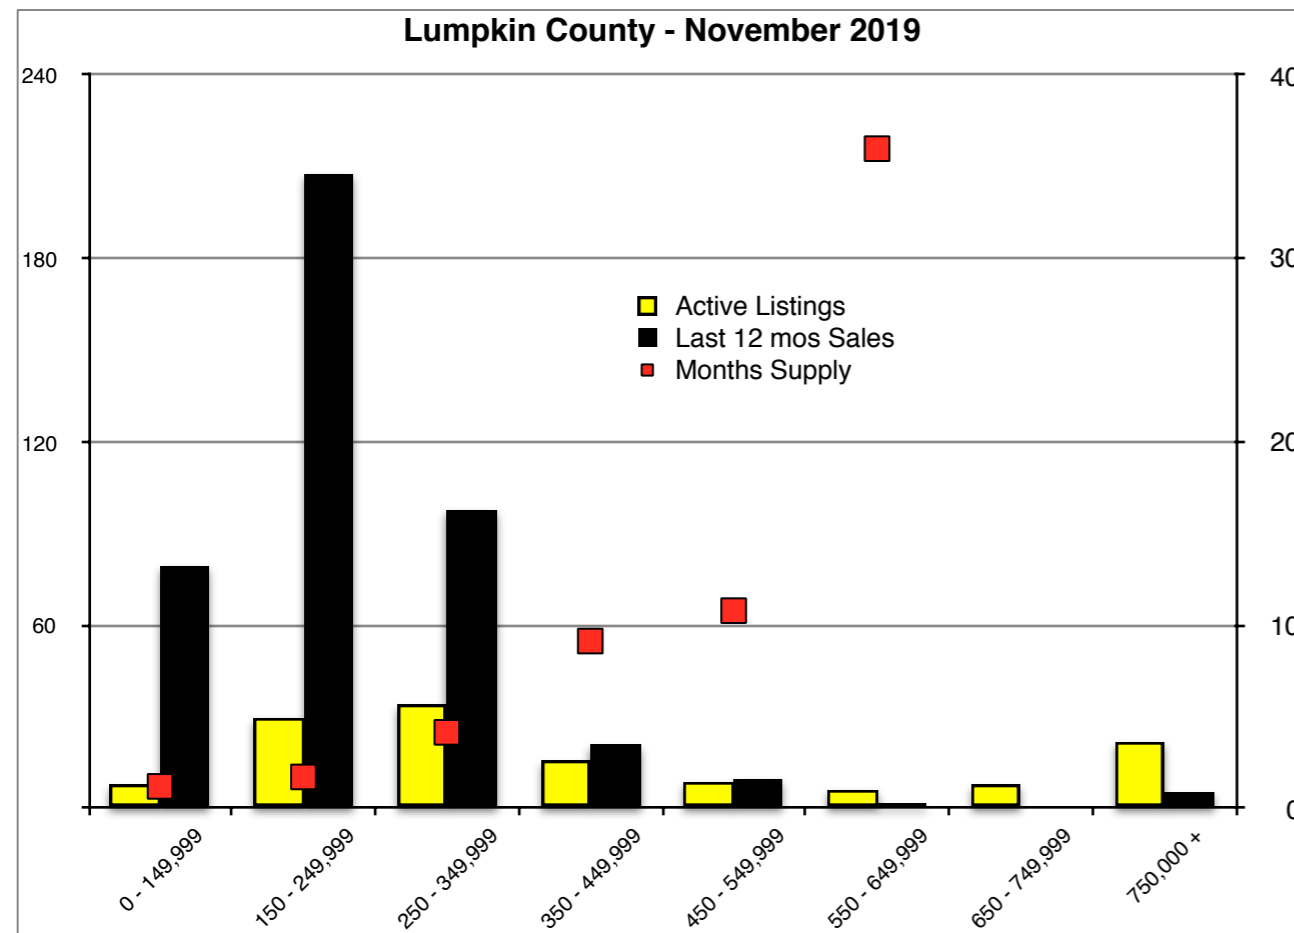

INDICATORS

NOVEMBER 2019

NORTH GEORGIA - November 2019

Banks County - November 2019

Barrow County - November 2019

Cherokee County - November 2019

Dawson County - November 2019

Forsyth County - November 2019

Gwinnett County - November 2019

Habersham County - November 2019

Rabun County - November 2019

Stephens County - November 2019

Walton County - November 2019

White County - November 2019