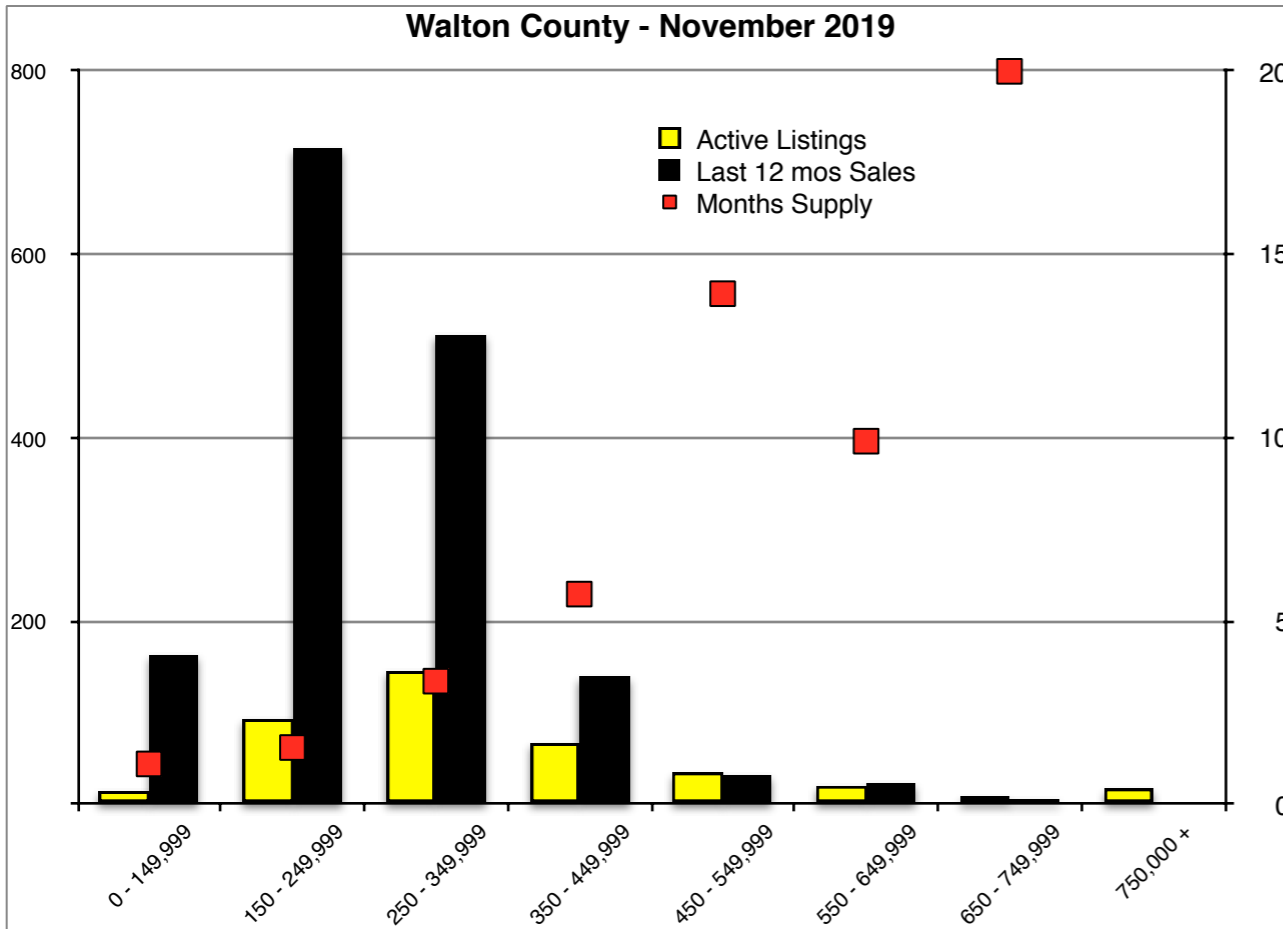

INDICATORS

NOVEMBER 2019

NORTH GEORGIA - November 2019

Banks County - November 2019

Barrow County - November 2019

Cherokee County - November 2019

Dawson County - November 2019

Forsyth County - November 2019

Gwinnett County - November 2019

Habersham County - November 2019

Rabun County - November 2019

Stephens County - November 2019

Walton County - November 2019

White County - November 2019