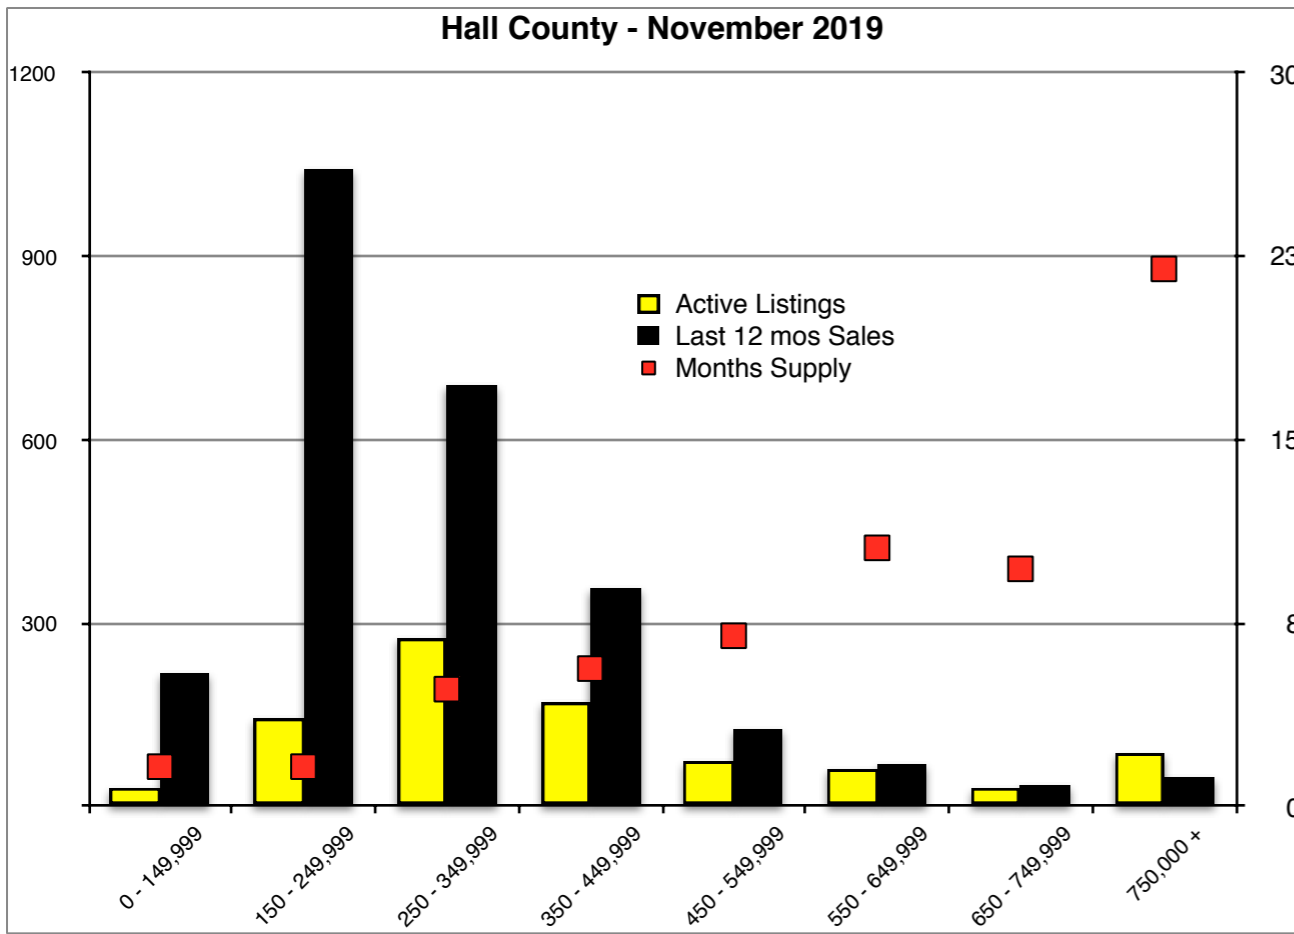

INDICATORS

NOVEMBER 2019

NORTH GEORGIA - November 2019

Banks County - November 2019

Barrow County - November 2019

Cherokee County - November 2019

Dawson County - November 2019

Forsyth County - November 2019

Gwinnett County - November 2019

Habersham County - November 2019

Rabun County - November 2019

Stephens County - November 2019

Walton County - November 2019

White County - November 2019