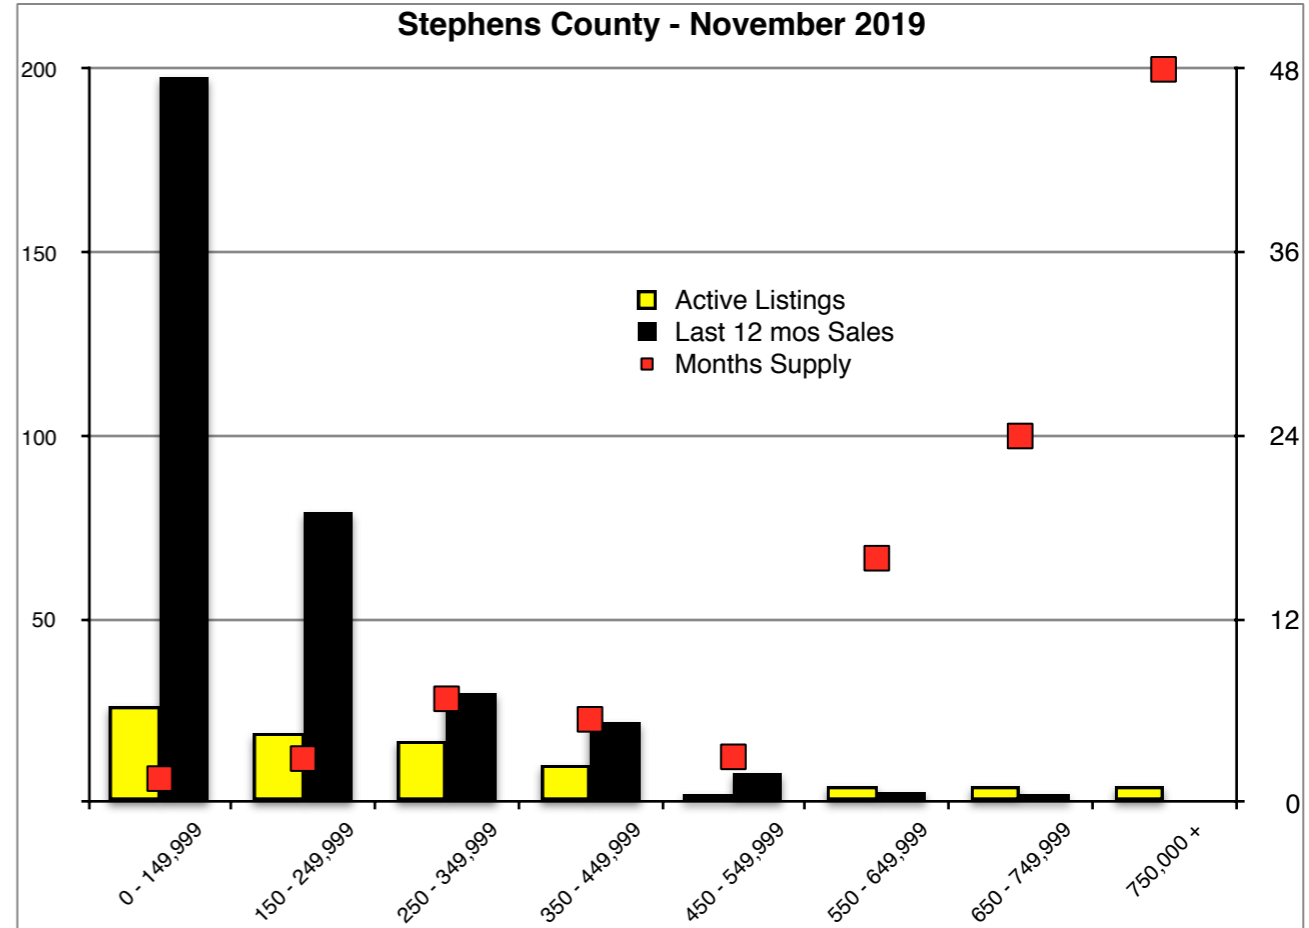

INDICATORS

NOVEMBER 2019

NORTH GEORGIA - November 2019

Banks County - November 2019

Barrow County - November 2019

Cherokee County - November 2019

Dawson County - November 2019

Forsyth County - November 2019

Gwinnett County - November 2019

Habersham County - November 2019

Rabun County - November 2019

Stephens County - November 2019

Walton County - November 2019

White County - November 2019