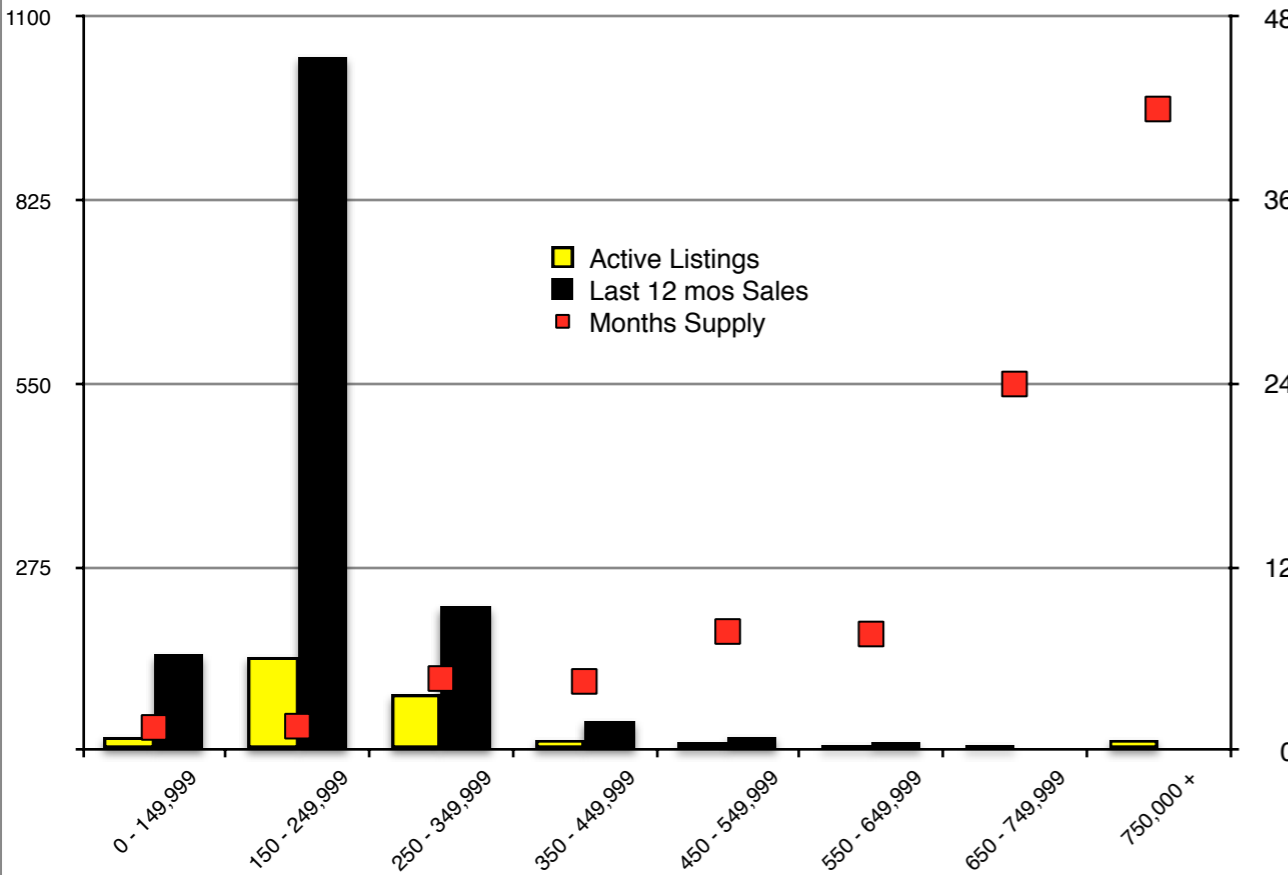

INDICATORS

NOVEMBER 2019

NORTH GEORGIA - November 2019

Banks County - November 2019

Barrow County - November 2019

Cherokee County - November 2019

Dawson County - November 2019

Forsyth County - November 2019

Gwinnett County - November 2019

Habersham County - November 2019

Rabun County - November 2019

Stephens County - November 2019

Walton County - November 2019

White County - November 2019