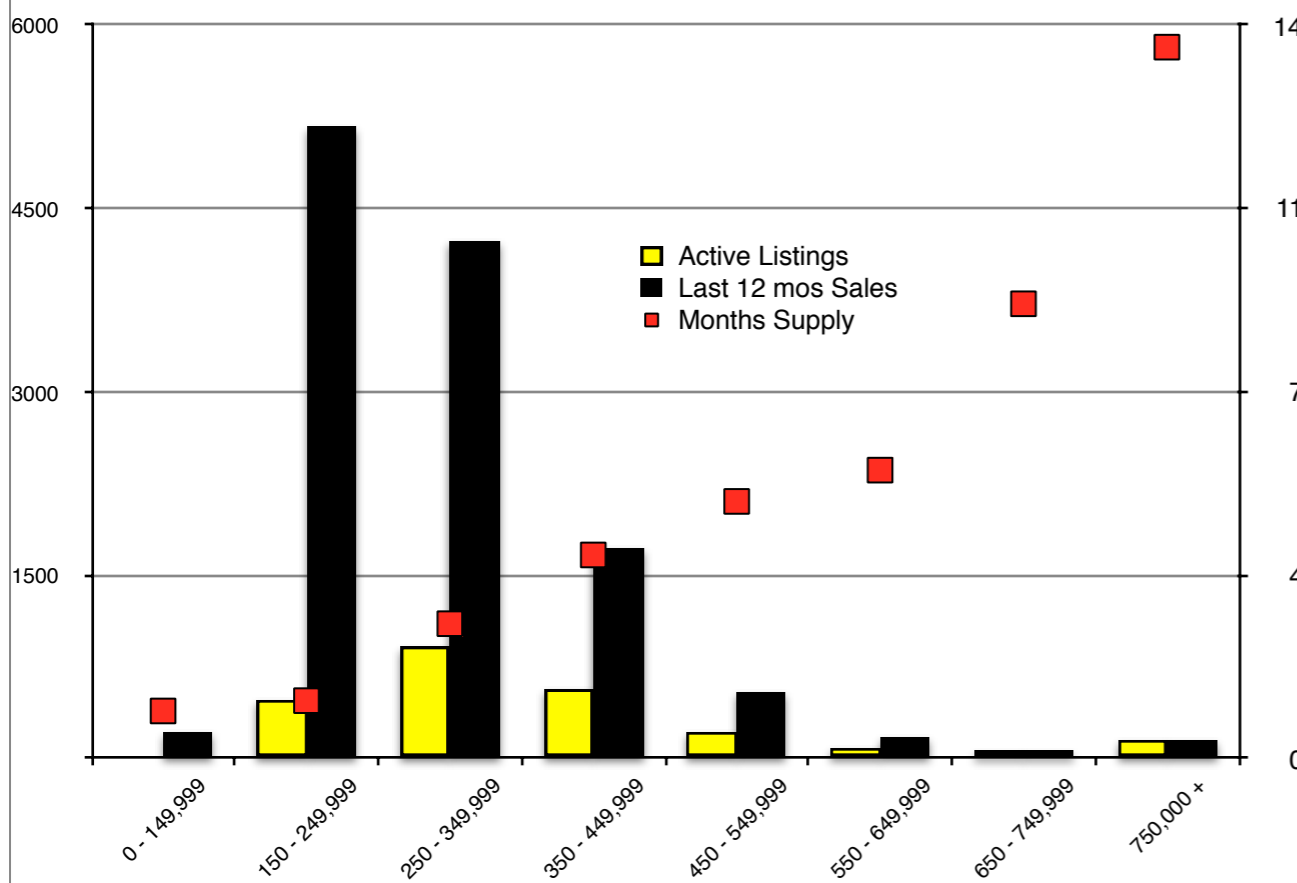

INDICATORS

NOVEMBER 2019

NORTH GEORGIA - November 2019

Banks County - November 2019

Barrow County - November 2019

Cherokee County - November 2019

Dawson County - November 2019

Forsyth County - November 2019

Gwinnett County - November 2019

Habersham County - November 2019

Rabun County - November 2019

Stephens County - November 2019

Walton County - November 2019

White County - November 2019