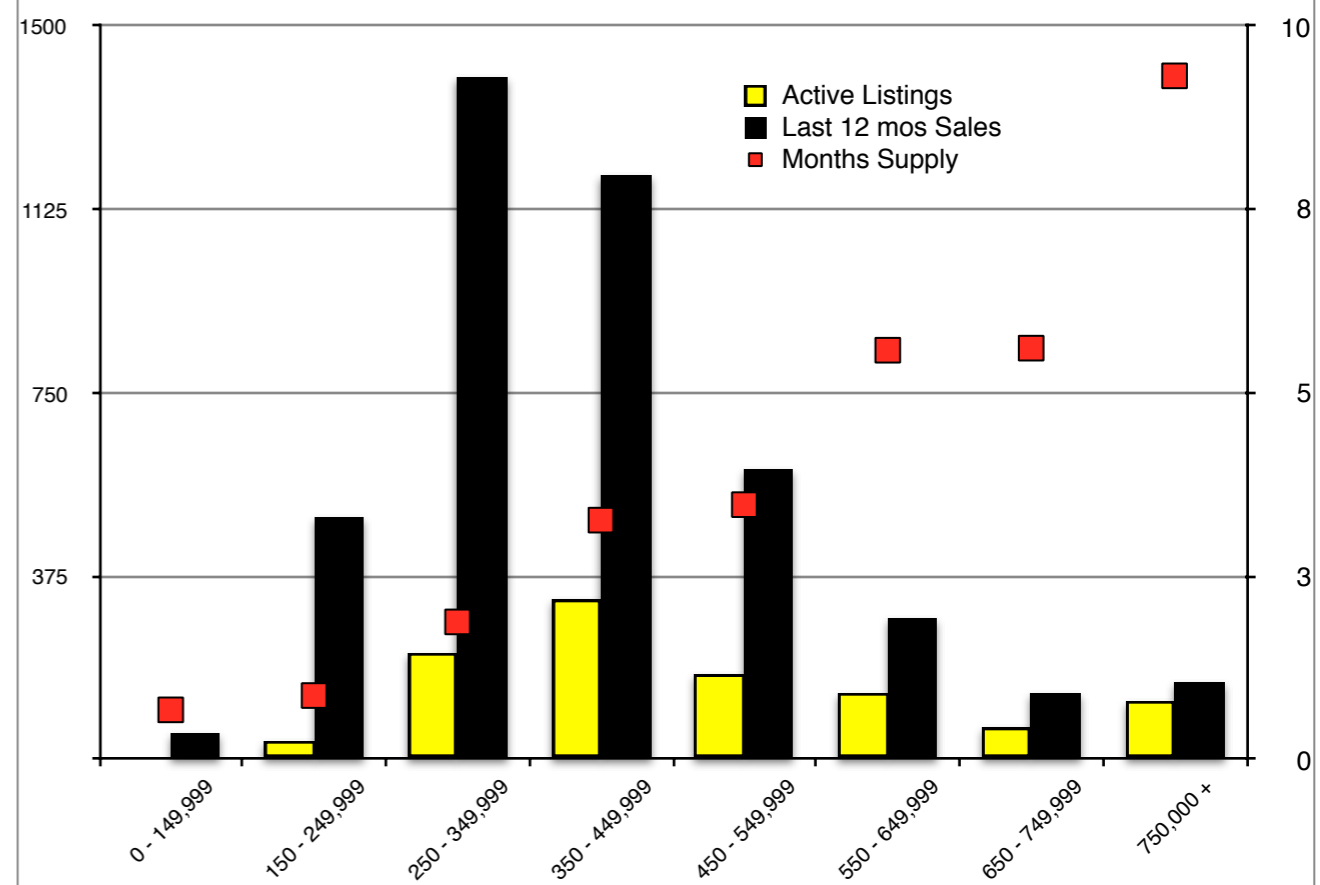

INDICATORS

NOVEMBER 2019

NORTH GEORGIA - November 2019

Banks County - November 2019

Barrow County - November 2019

Cherokee County - November 2019

Dawson County - November 2019

Forsyth County - November 2019

Gwinnett County - November 2019

Habersham County - November 2019

Rabun County - November 2019

Stephens County - November 2019

Walton County - November 2019

White County - November 2019