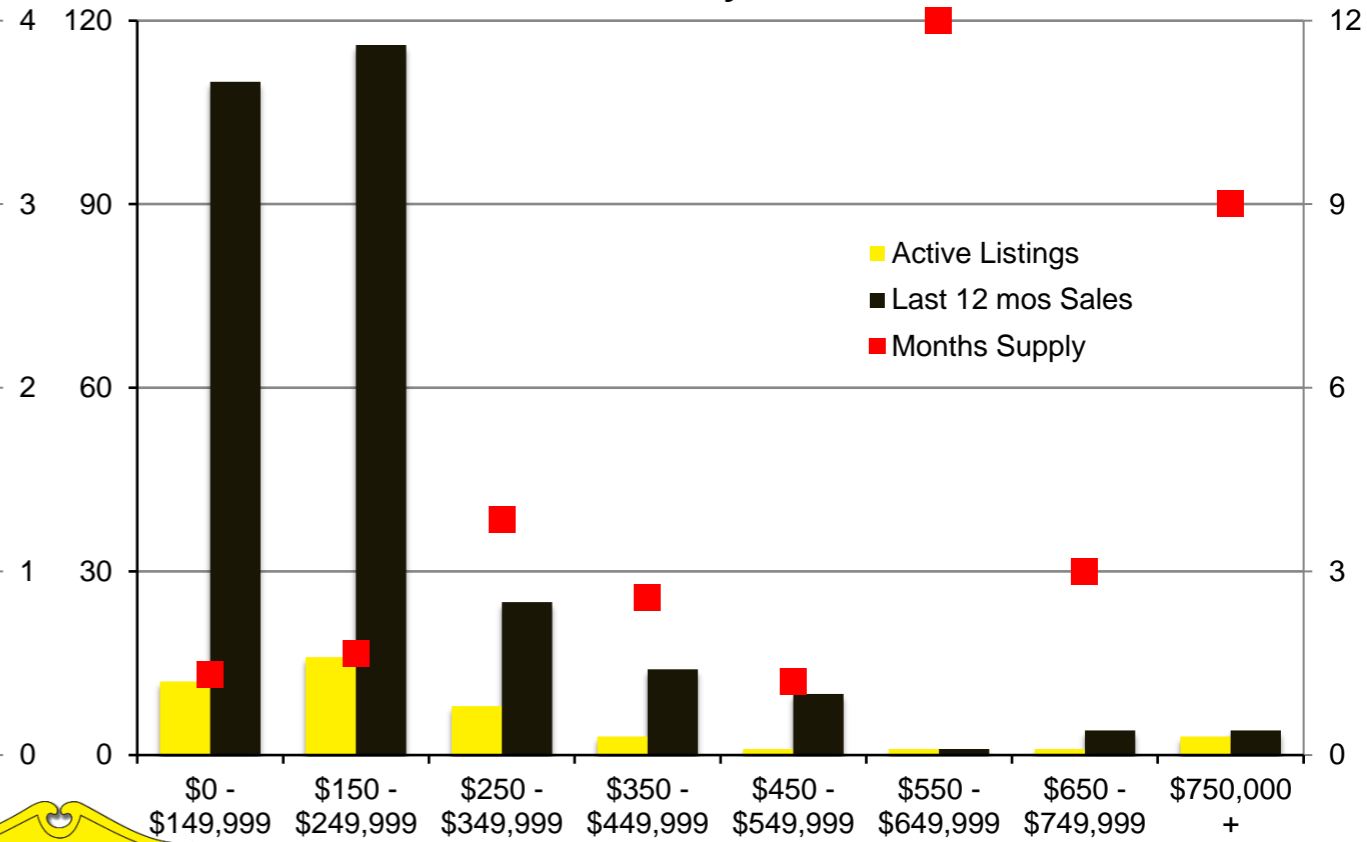

# NORTH GEORGIA – NOVEMBER 2020

**Banks County - November 2020**

**Barrow County - November 2020**

**Cherokee County - November 2020**

**Dawson County - November 2020**

**Forsyth County - November 2020**

**Franklin County - November 2020**

**Gwinnett County - November 2020**

**Habersham County - November 2020**

**Hall County - November 2020**

**Jackson County - November 2020**

**Lumpkin County - November 2020**

**Pickens County - November 2020**

**Rabun County - November 2020**

**Stephens County - November 2020**

**Walton County - November 2020**

**White County - November 2020**