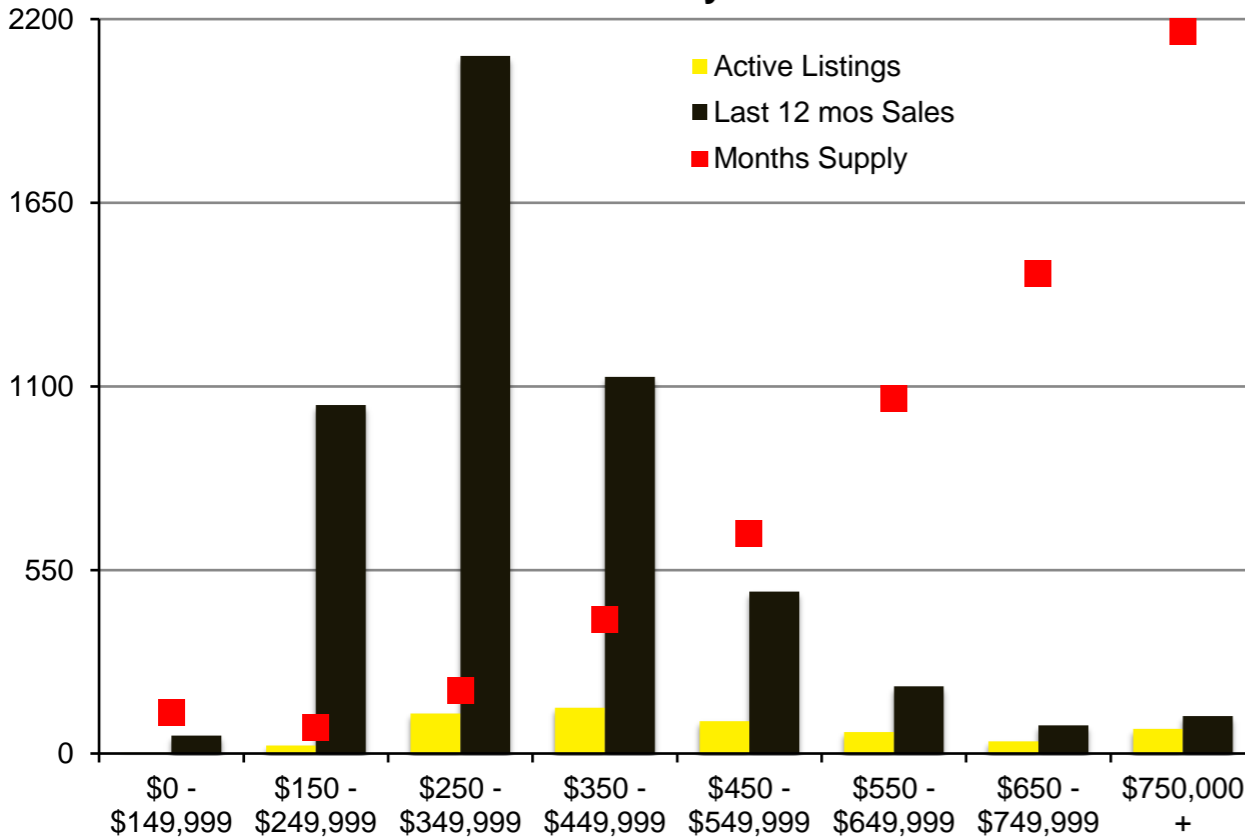

# NORTH GEORGIA – NOVEMBER 2020

**Banks County - November 2020**

**Barrow County - November 2020**

**Cherokee County - November 2020**

**Dawson County - November 2020**

**Forsyth County - November 2020**

**Franklin County - November 2020**

**Gwinnett County - November 2020**

**Habersham County - November 2020**

**Hall County - November 2020**

**Jackson County - November 2020**

**Lumpkin County - November 2020**

**Pickens County - November 2020**

**Rabun County - November 2020**

**Stephens County - November 2020**

**Walton County - November 2020**

**White County - November 2020**