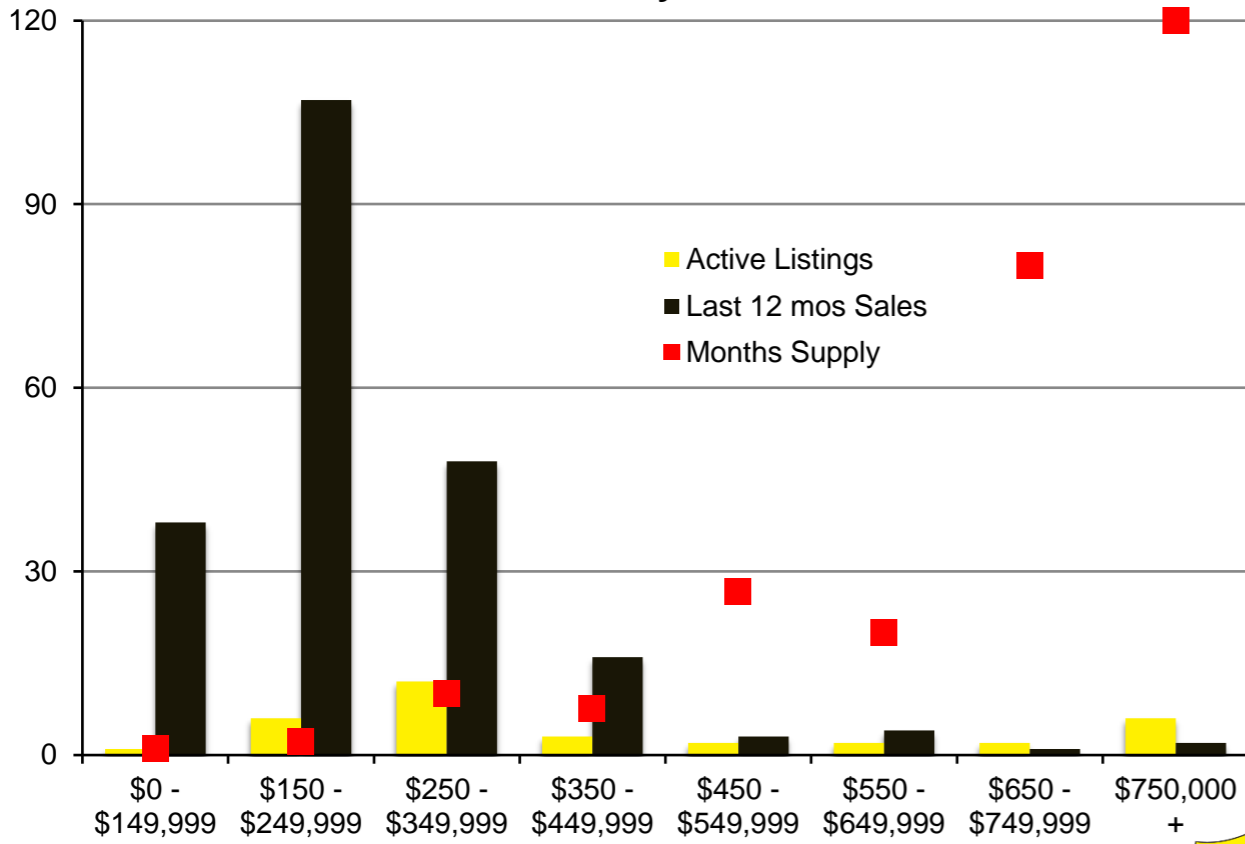

# N INDICATORS

**NOVEMBER 2020**

# NORTH GEORGIA – NOVEMBER 2020

**Banks County - November 2020**

**Barrow County - November 2020**

**Cherokee County - November 2020**

**Dawson County - November 2020**

**Forsyth County - November 2020**

**Franklin County - November 2020**

**Gwinnett County - November 2020**

**Habersham County - November 2020**

**Hall County - November 2020**

**Jackson County - November 2020**

**Lumpkin County - November 2020**

**Pickens County - November 2020**

**Rabun County - November 2020**

**Stephens County - November 2020**

**Walton County - November 2020**

**White County - November 2020**