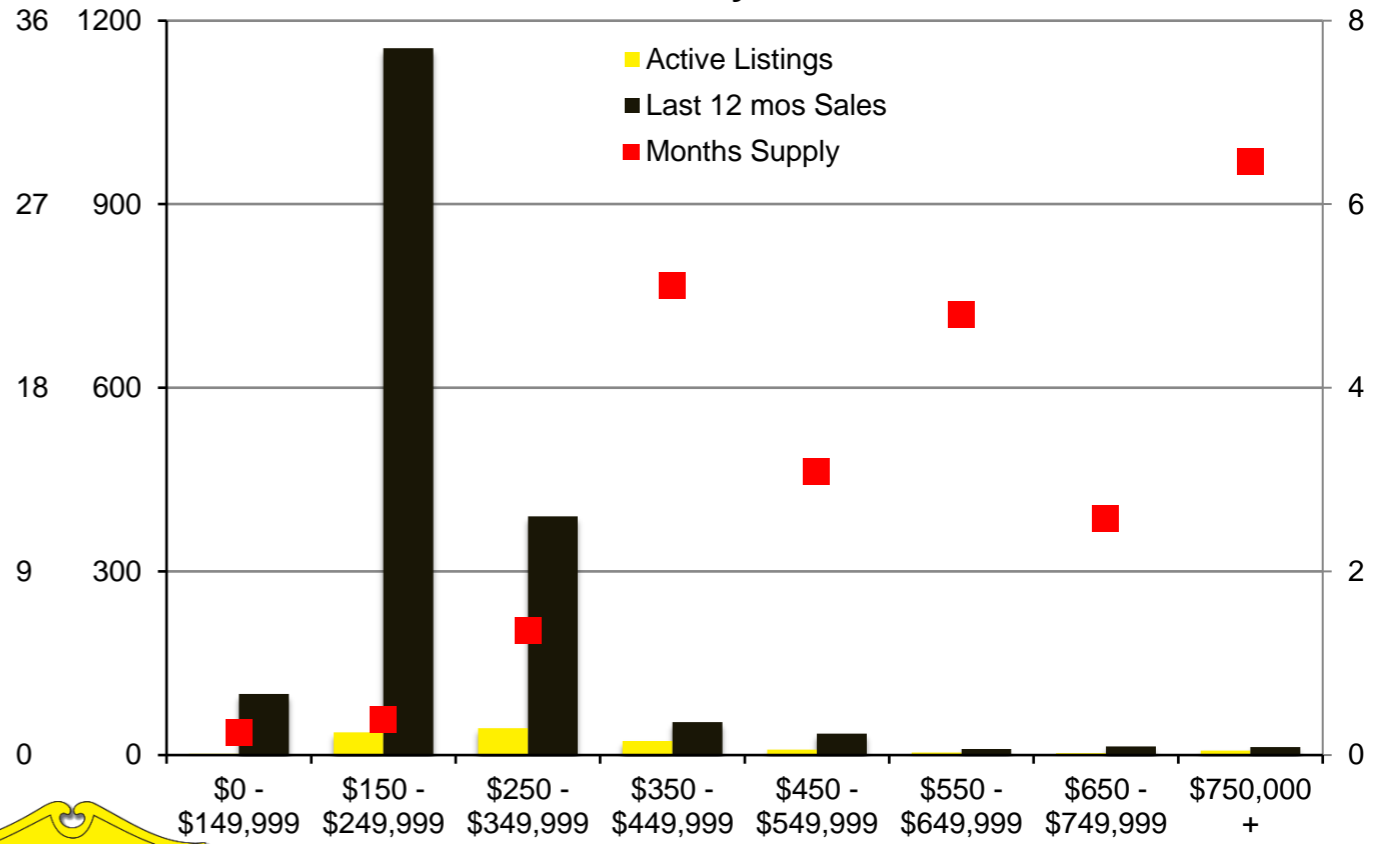

# N INDICATORS

**NOVEMBER 2020**

# NORTH GEORGIA – NOVEMBER 2020

**Banks County - November 2020**

**Barrow County - November 2020**

**Cherokee County - November 2020**

**Dawson County - November 2020**

**Forsyth County - November 2020**

**Franklin County - November 2020**

**Gwinnett County - November 2020**

**Habersham County - November 2020**

**Hall County - November 2020**

**Jackson County - November 2020**

**Lumpkin County - November 2020**

**Pickens County - November 2020**

**Rabun County - November 2020**

**Stephens County - November 2020**

**Walton County - November 2020**

**White County - November 2020**