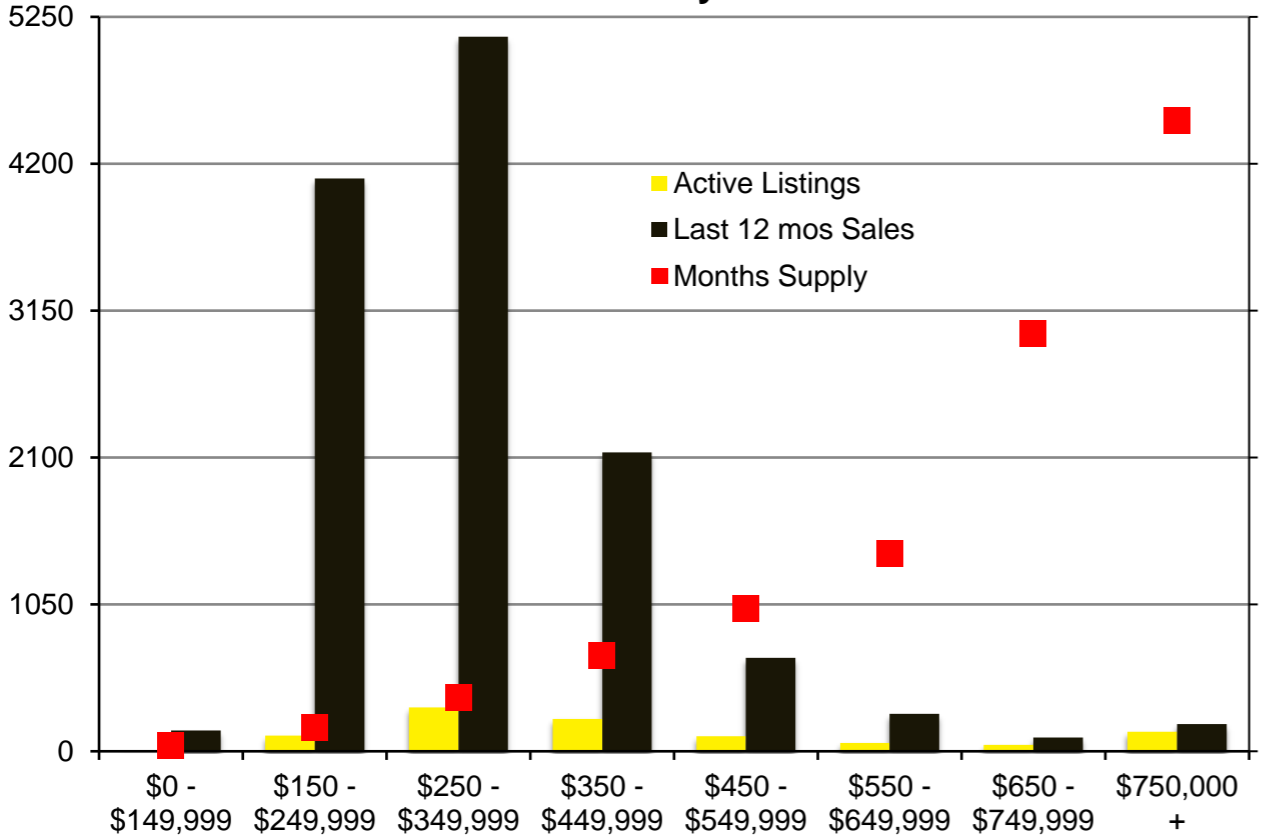

# NORTH GEORGIA – NOVEMBER 2020

**Banks County - November 2020**

**Barrow County - November 2020**

**Cherokee County - November 2020**

**Dawson County - November 2020**

**Forsyth County - November 2020**

**Franklin County - November 2020**

**Gwinnett County - November 2020**

**Habersham County - November 2020**

**Hall County - November 2020**

**Jackson County - November 2020**

**Lumpkin County - November 2020**

**Pickens County - November 2020**

**Rabun County - November 2020**

**Stephens County - November 2020**

**Walton County - November 2020**

**White County - November 2020**