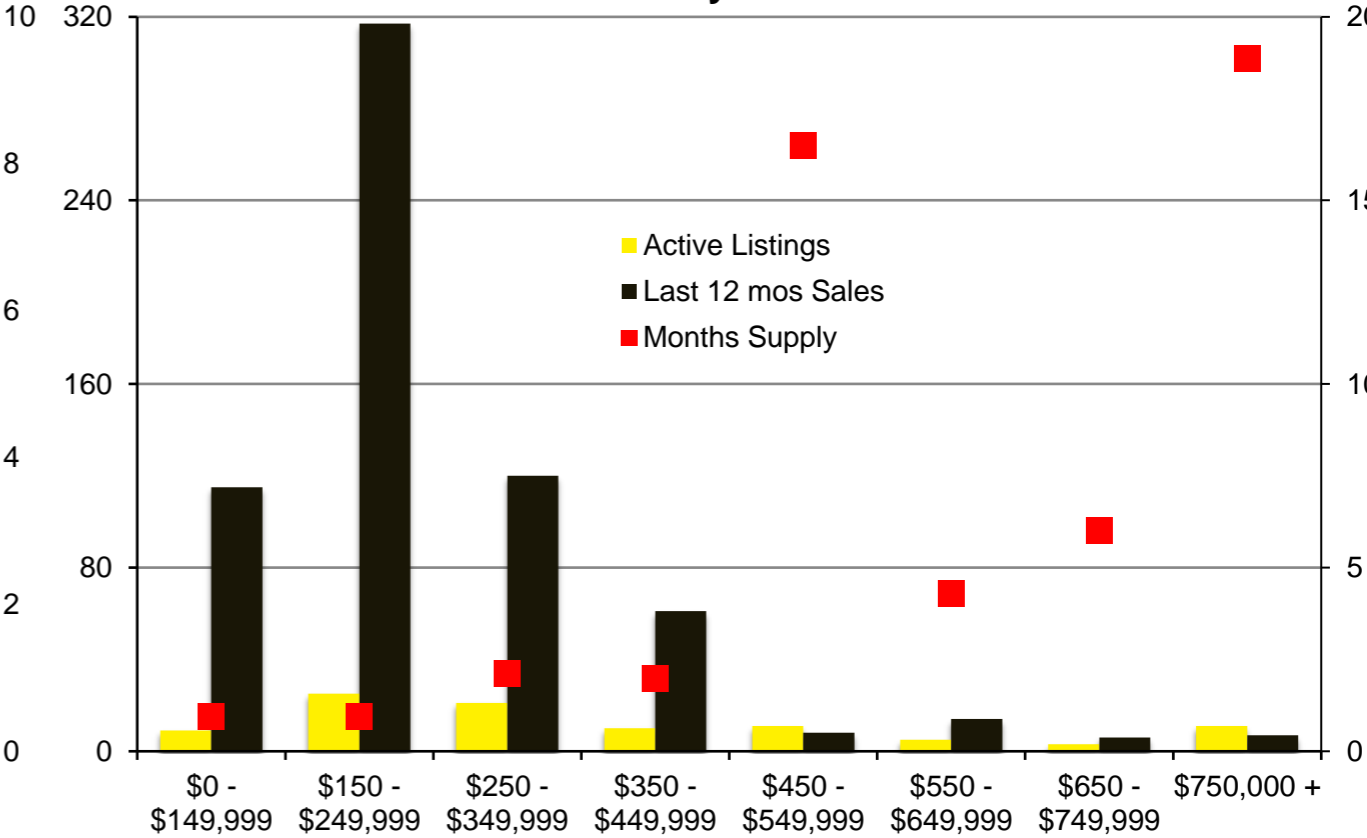

# NORTH GEORGIA – NOVEMBER 2020

**Banks County - November 2020**

**Barrow County - November 2020**

**Cherokee County - November 2020**

**Dawson County - November 2020**

**Forsyth County - November 2020**

**Franklin County - November 2020**

**Gwinnett County - November 2020**

**Habersham County - November 2020**

**Hall County - November 2020**

**Jackson County - November 2020**

**Lumpkin County - November 2020**

**Pickens County - November 2020**

**Rabun County - November 2020**

**Stephens County - November 2020**

**Walton County - November 2020**

**White County - November 2020**