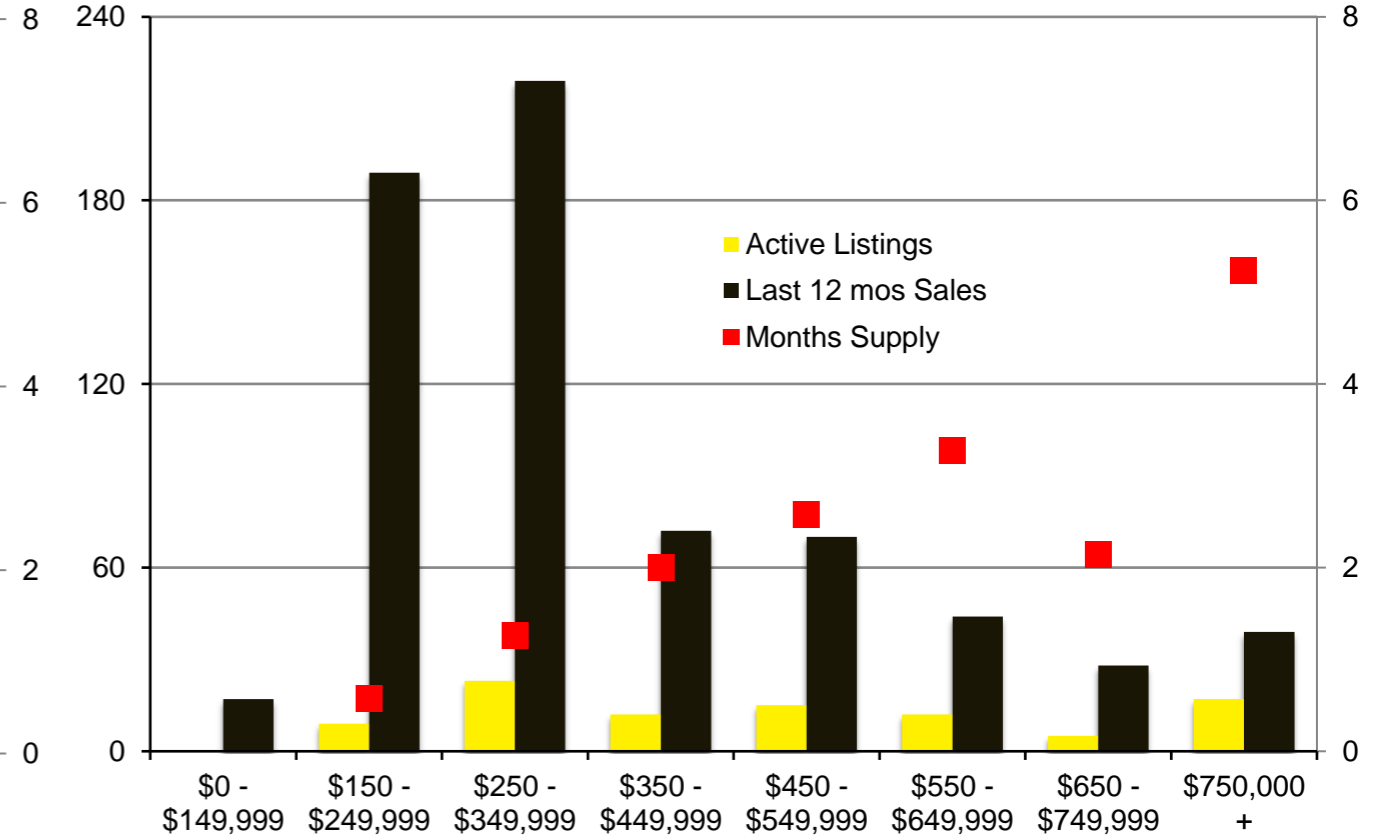

# NORTH GEORGIA – NOVEMBER 2020

**Banks County - November 2020**

**Barrow County - November 2020**

**Cherokee County - November 2020**

**Dawson County - November 2020**

**Forsyth County - November 2020**

**Franklin County - November 2020**

**Gwinnett County - November 2020**

**Habersham County - November 2020**

**Hall County - November 2020**

**Jackson County - November 2020**

**Lumpkin County - November 2020**

**Pickens County - November 2020**

**Rabun County - November 2020**

**Stephens County - November 2020**

**Walton County - November 2020**

**White County - November 2020**