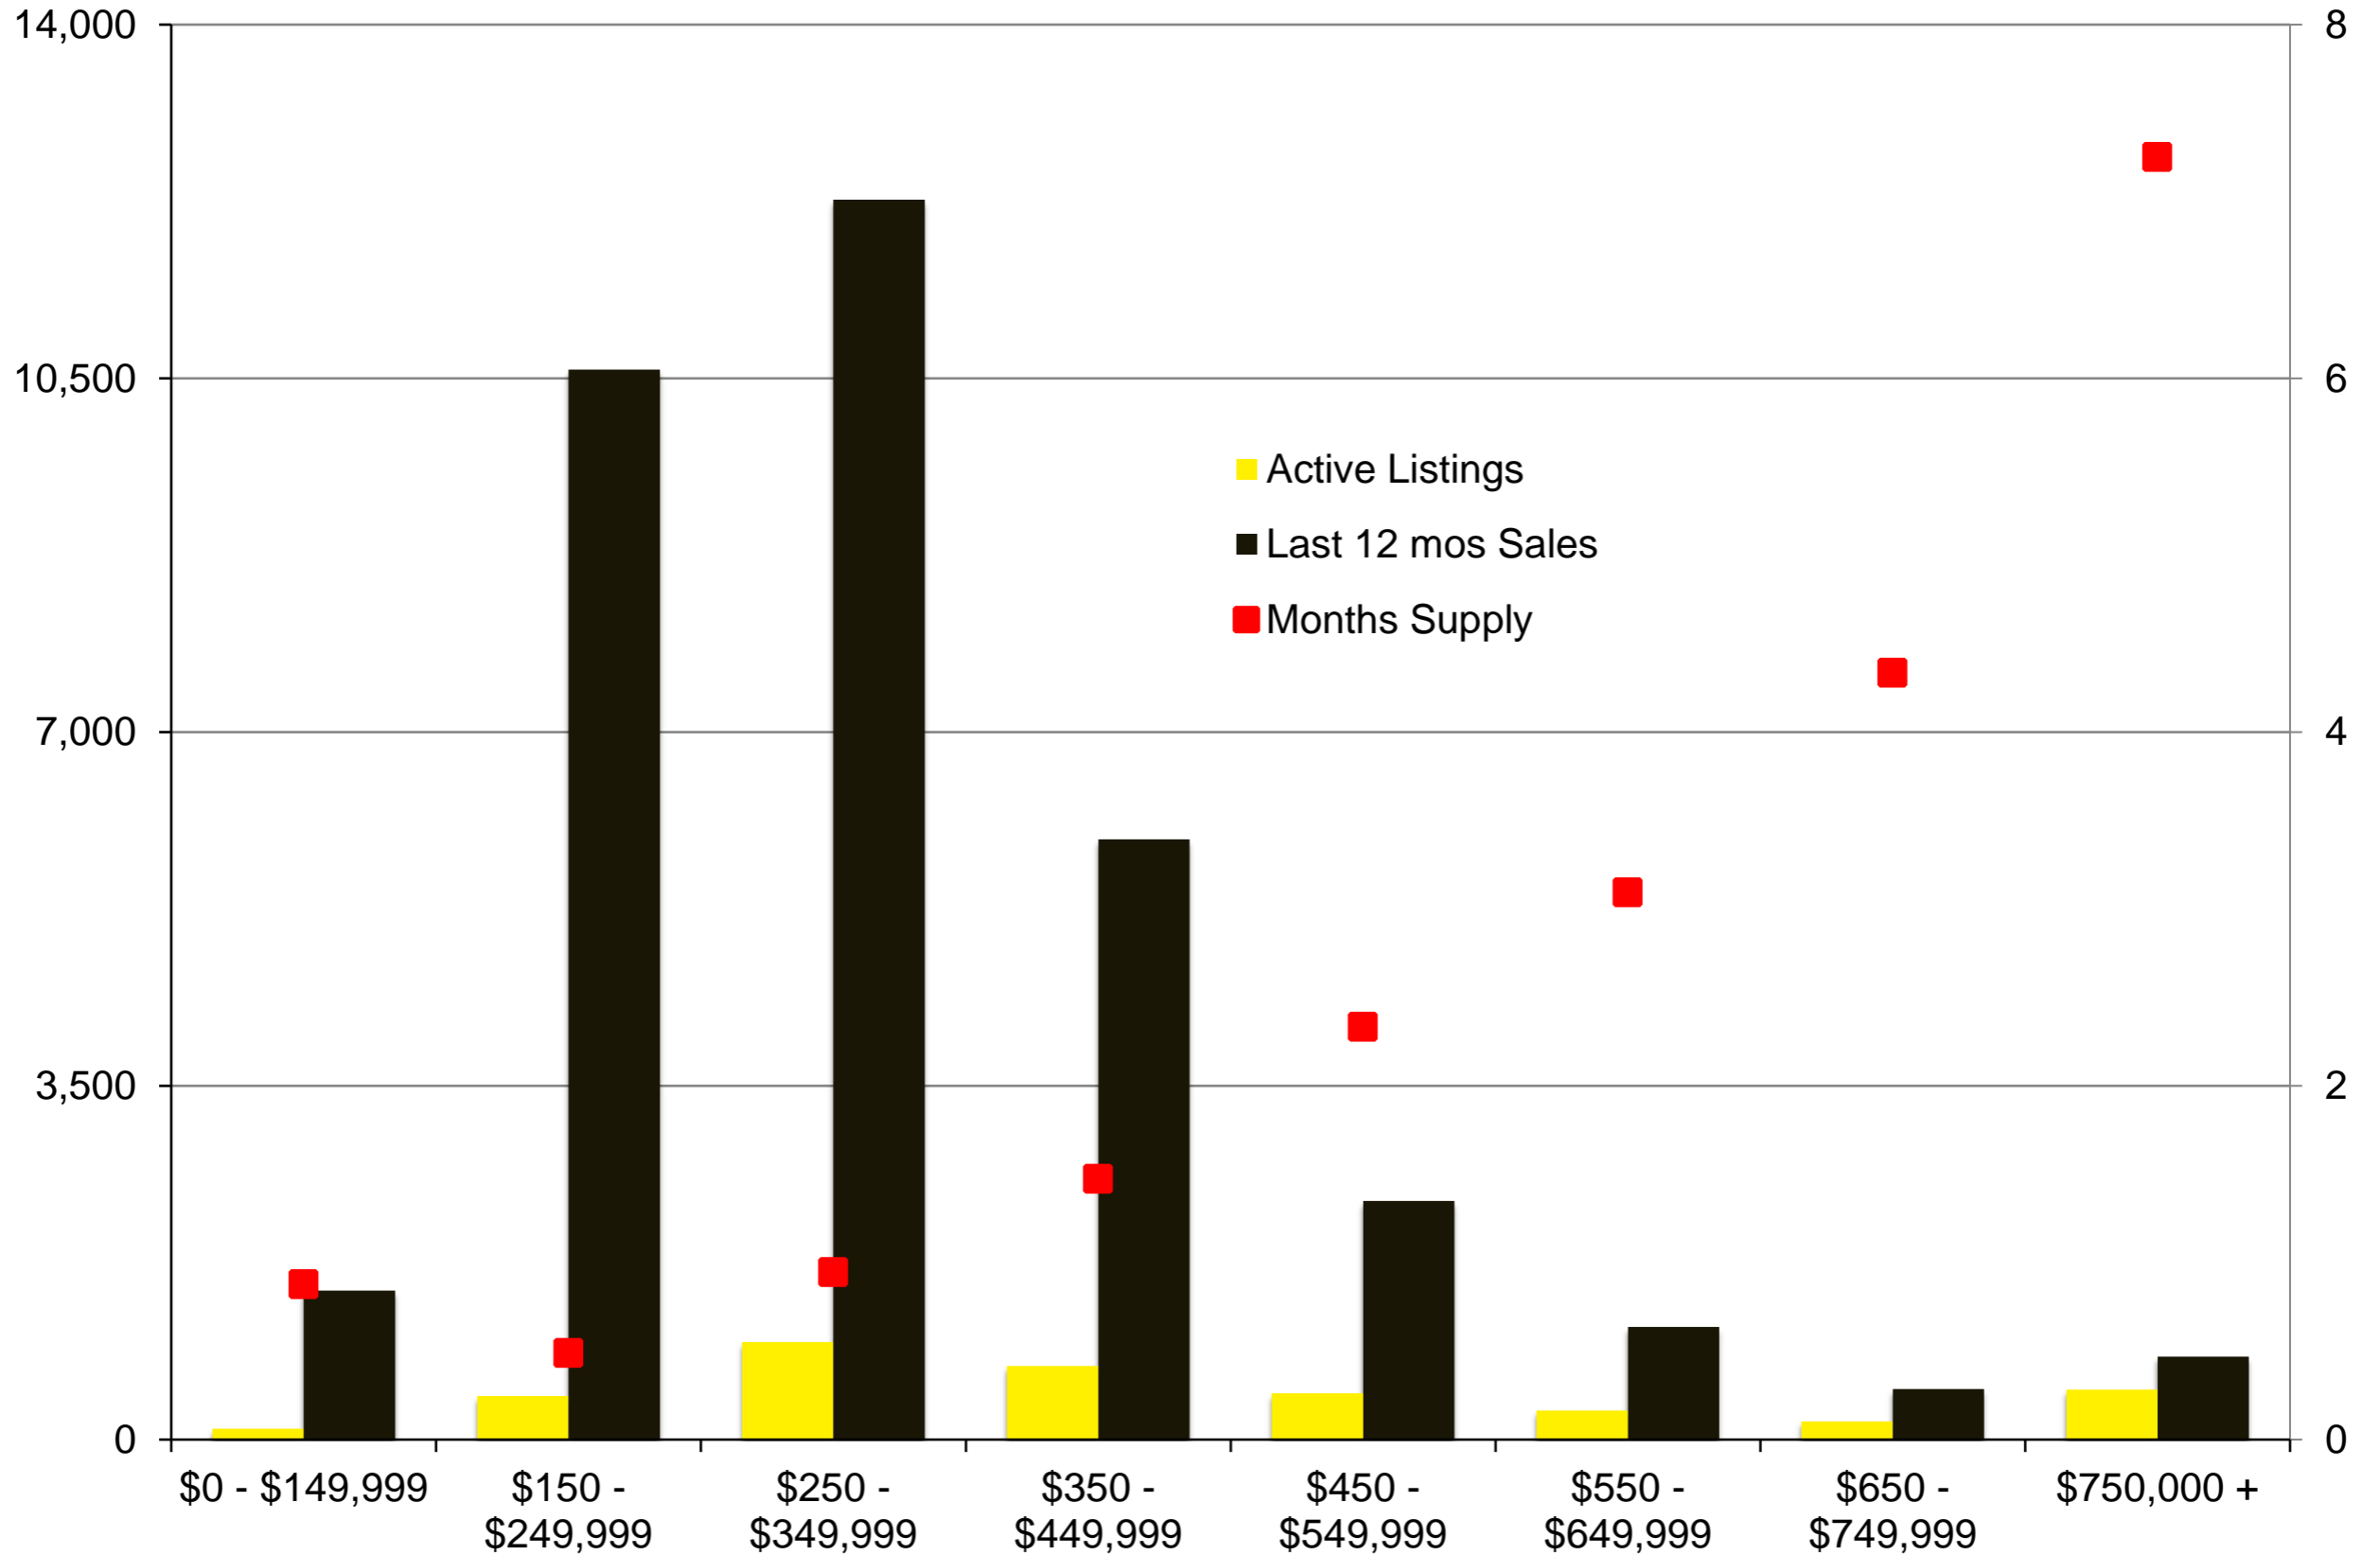

# N INDICATORS

**NOVEMBER 2020**

# NORTH GEORGIA – NOVEMBER 2020

**Banks County - November 2020**

**Barrow County - November 2020**

**Cherokee County - November 2020**

**Dawson County - November 2020**

**Forsyth County - November 2020**

**Franklin County - November 2020**

**Gwinnett County - November 2020**

**Habersham County - November 2020**

**Hall County - November 2020**

**Jackson County - November 2020**

**Lumpkin County - November 2020**

**Pickens County - November 2020**

**Rabun County - November 2020**

**Stephens County - November 2020**

**Walton County - November 2020**

**White County - November 2020**