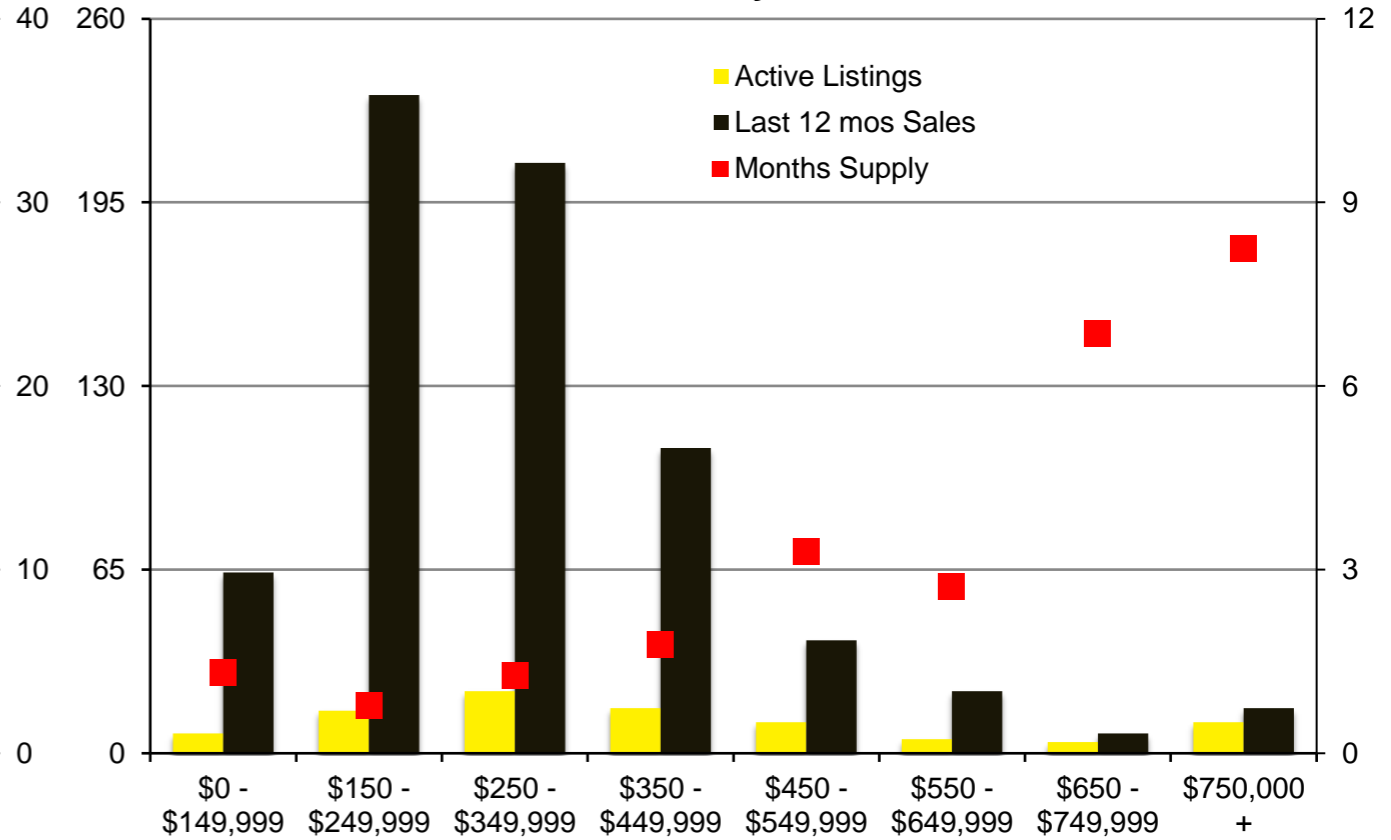

# NORTH GEORGIA – NOVEMBER 2020

**Banks County - November 2020**

**Barrow County - November 2020**

**Cherokee County - November 2020**

**Dawson County - November 2020**

**Forsyth County - November 2020**

**Franklin County - November 2020**

**Gwinnett County - November 2020**

**Habersham County - November 2020**

**Hall County - November 2020**

**Jackson County - November 2020**

**Lumpkin County - November 2020**

**Pickens County - November 2020**

**Rabun County - November 2020**

**Stephens County - November 2020**

**Walton County - November 2020**

**White County - November 2020**