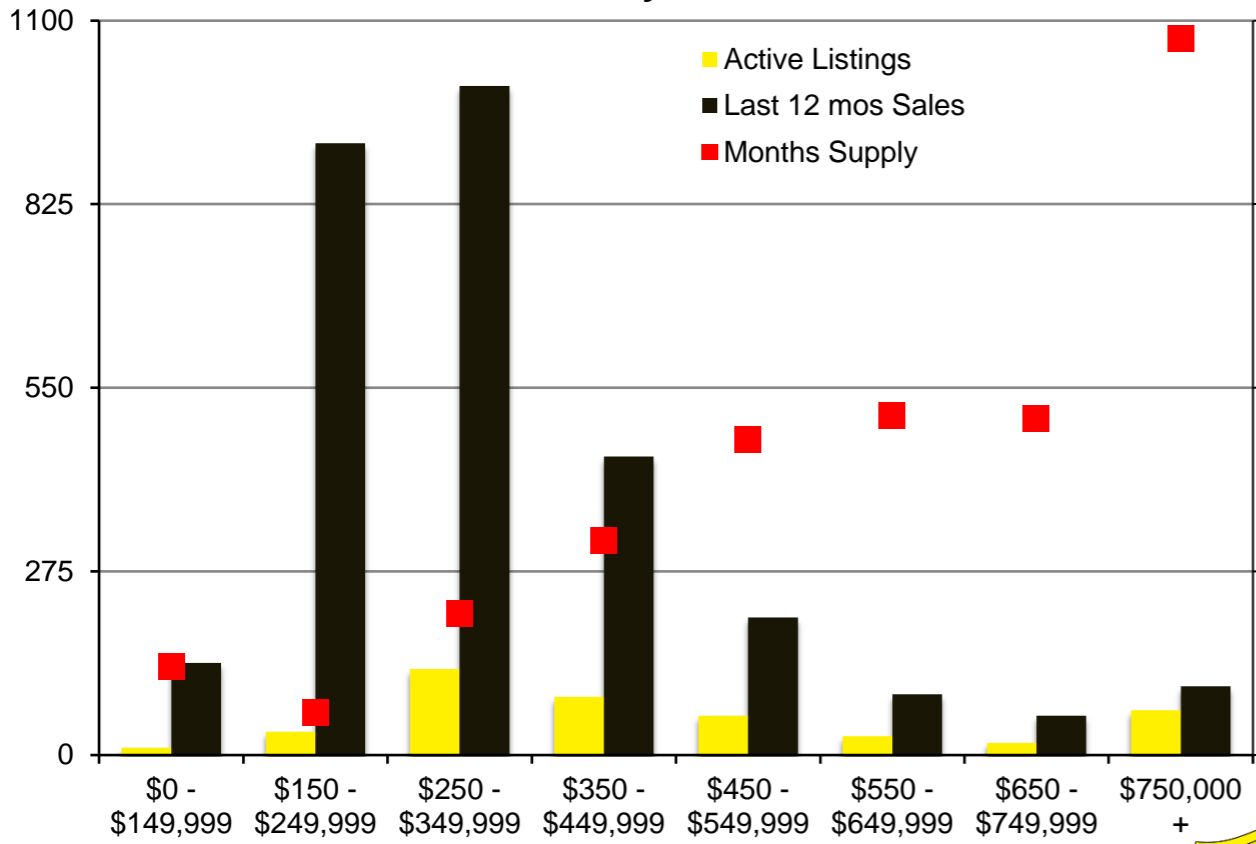

# NORTH GEORGIA – NOVEMBER 2020

**Banks County - November 2020**

**Barrow County - November 2020**

**Cherokee County - November 2020**

**Dawson County - November 2020**

**Forsyth County - November 2020**

**Franklin County - November 2020**

**Gwinnett County - November 2020**

**Habersham County - November 2020**

**Hall County - November 2020**

**Jackson County - November 2020**

**Lumpkin County - November 2020**

**Pickens County - November 2020**

**Rabun County - November 2020**

**Stephens County - November 2020**

**Walton County - November 2020**

**White County - November 2020**