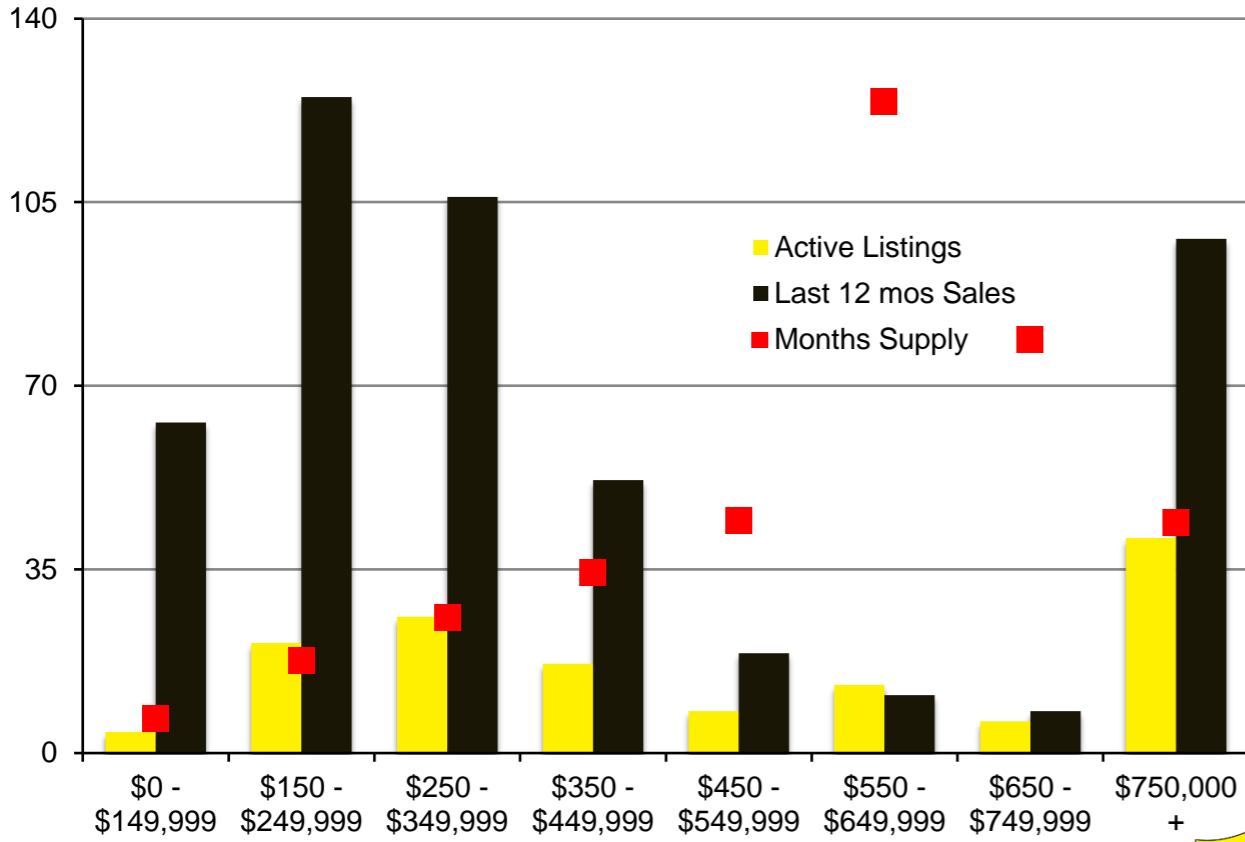

# NORTH GEORGIA – NOVEMBER 2020

**Banks County - November 2020**

**Barrow County - November 2020**

**Cherokee County - November 2020**

**Dawson County - November 2020**

**Forsyth County - November 2020**

**Franklin County - November 2020**

**Gwinnett County - November 2020**

**Habersham County - November 2020**

**Hall County - November 2020**

**Jackson County - November 2020**

**Lumpkin County - November 2020**

**Pickens County - November 2020**

**Rabun County - November 2020**

**Stephens County - November 2020**

**Walton County - November 2020**

**White County - November 2020**