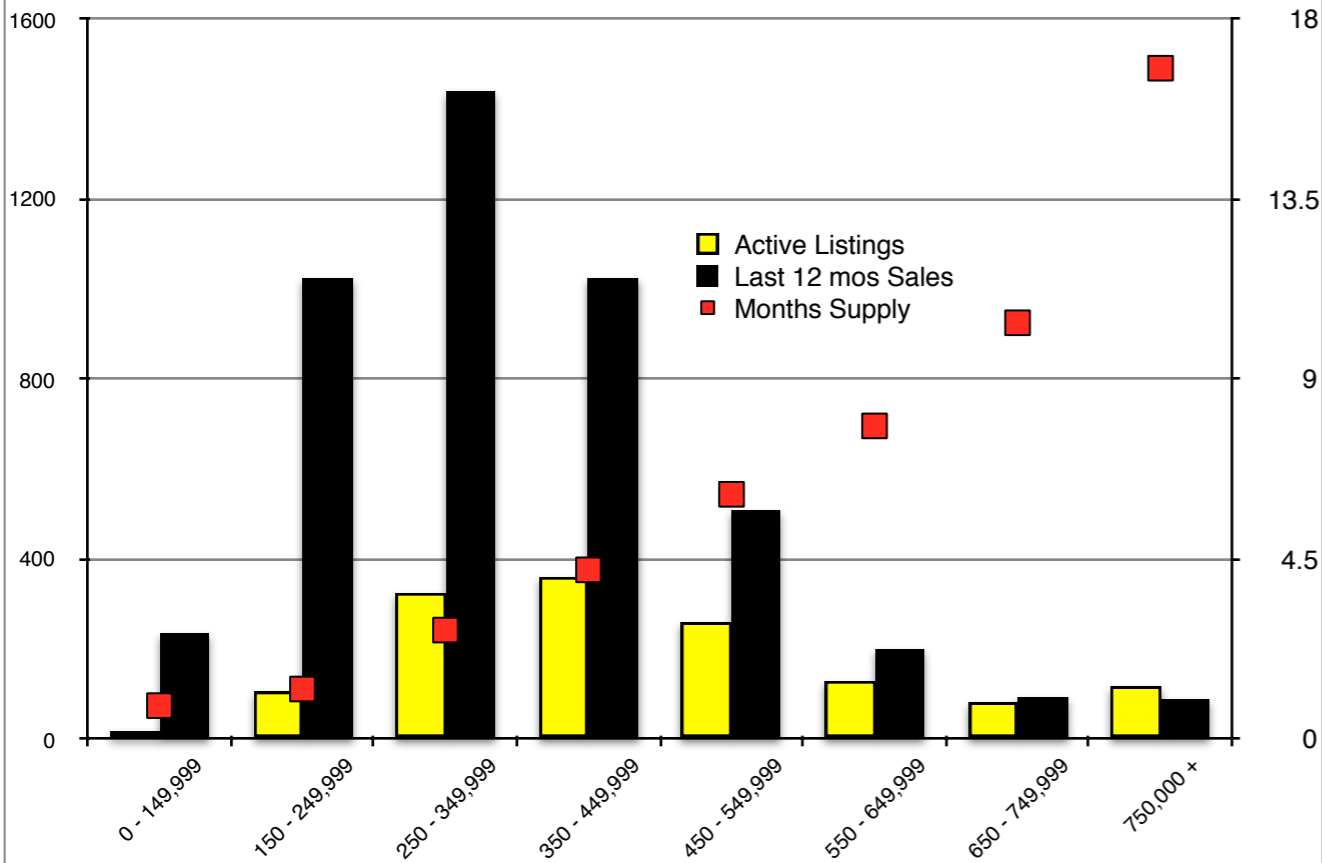

# INDICATORS

OCTOBER 2016

**Banks County Residential - October 2016**

**Barrow County Residential - October 2016**

**Cherokee County Residential - October 2016**

**Dawson County Residential - October 2016**

**Forsyth County Residential - October 2016**

**Gwinnett County Residential - October 2016**

**Habersham County Residential - October 2016**

**Hall County Residential - October 2016**

**Jackson County Residential - October 2016**

**Lumpkin County Residential - October 2016**

**Pickens County Residential - October 2016**

**Rabun County Residential - October 2016**

**Stephens County Residential - October 2016**

**White County Residential - October 2016**