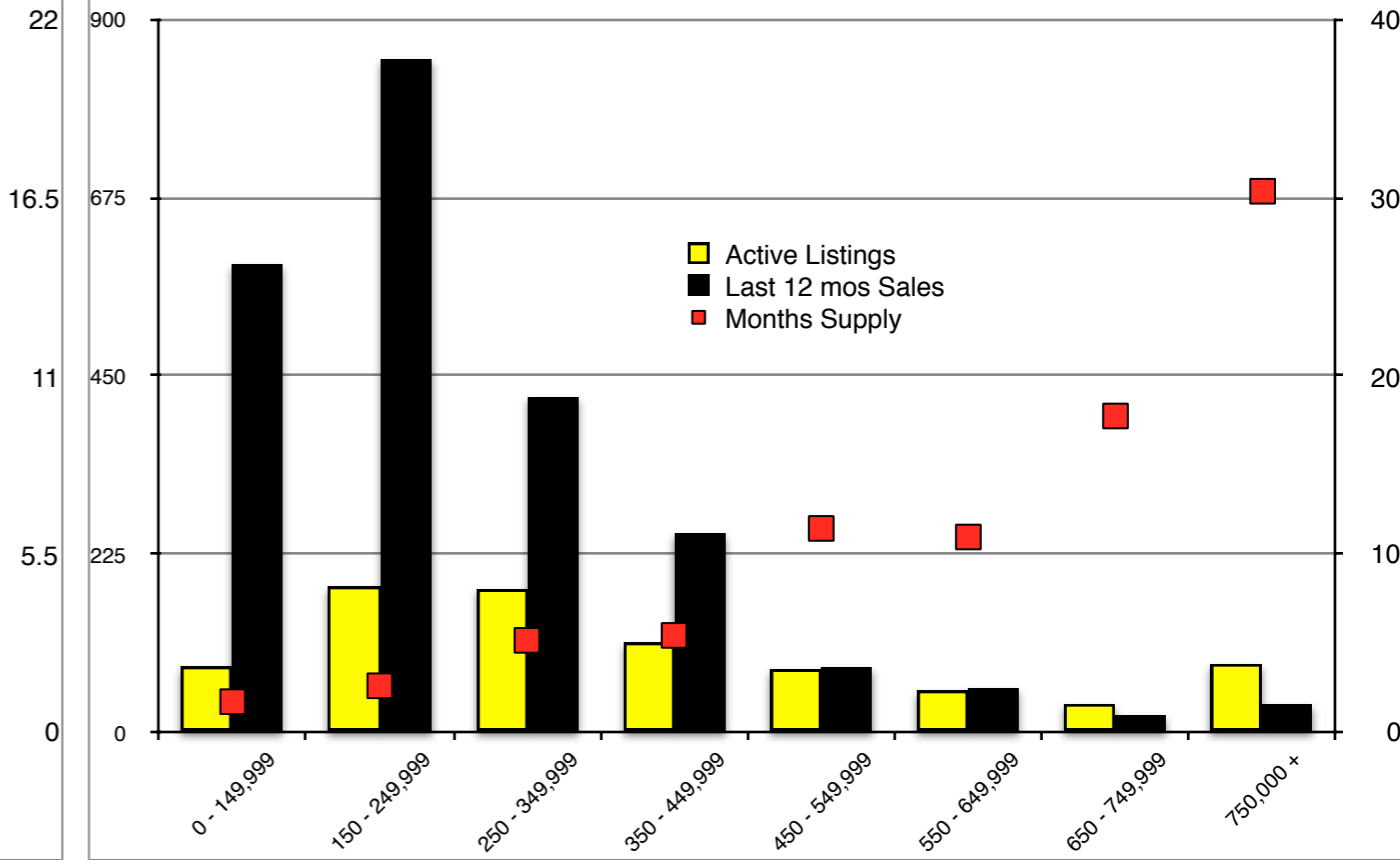

# INDICATORS

OCTOBER 2016

**Banks County Residential - October 2016**

**Barrow County Residential - October 2016**

**Cherokee County Residential - October 2016**

**Dawson County Residential - October 2016**

**Forsyth County Residential - October 2016**

**Gwinnett County Residential - October 2016**

**Habersham County Residential - October 2016**

**Hall County Residential - October 2016**

**Jackson County Residential - October 2016**

**Lumpkin County Residential - October 2016**

**Pickens County Residential - October 2016**

**Rabun County Residential - October 2016**

**Stephens County Residential - October 2016**

**White County Residential - October 2016**