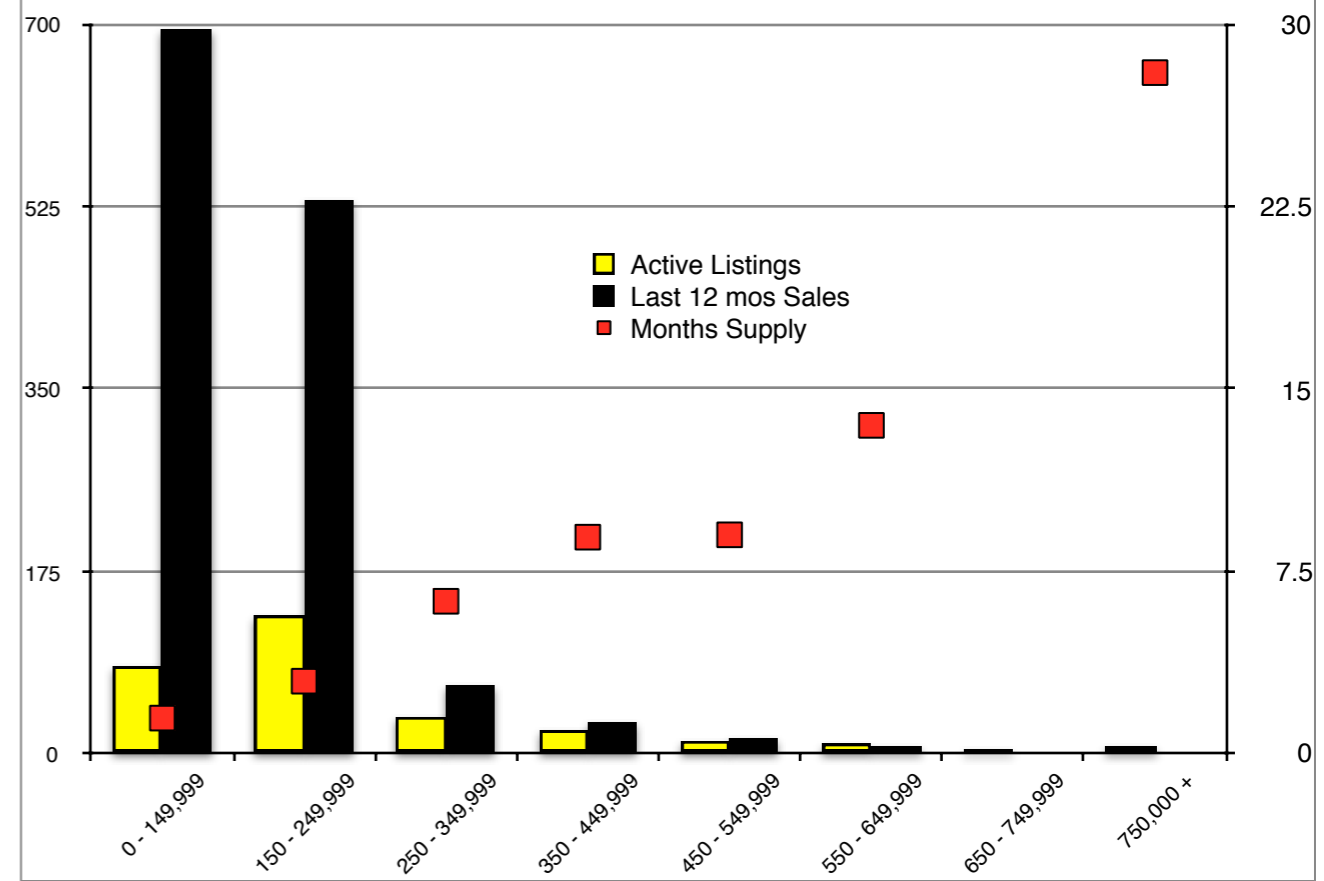

# INDICATORS

OCTOBER 2016

**Banks County Residential - October 2016**

**Barrow County Residential - October 2016**

**Cherokee County Residential - October 2016**

**Dawson County Residential - October 2016**

**Forsyth County Residential - October 2016**

**Gwinnett County Residential - October 2016**

**Habersham County Residential - October 2016**

**Hall County Residential - October 2016**

**Jackson County Residential - October 2016**

**Lumpkin County Residential - October 2016**

**Pickens County Residential - October 2016**

**Rabun County Residential - October 2016**

**Stephens County Residential - October 2016**

**White County Residential - October 2016**