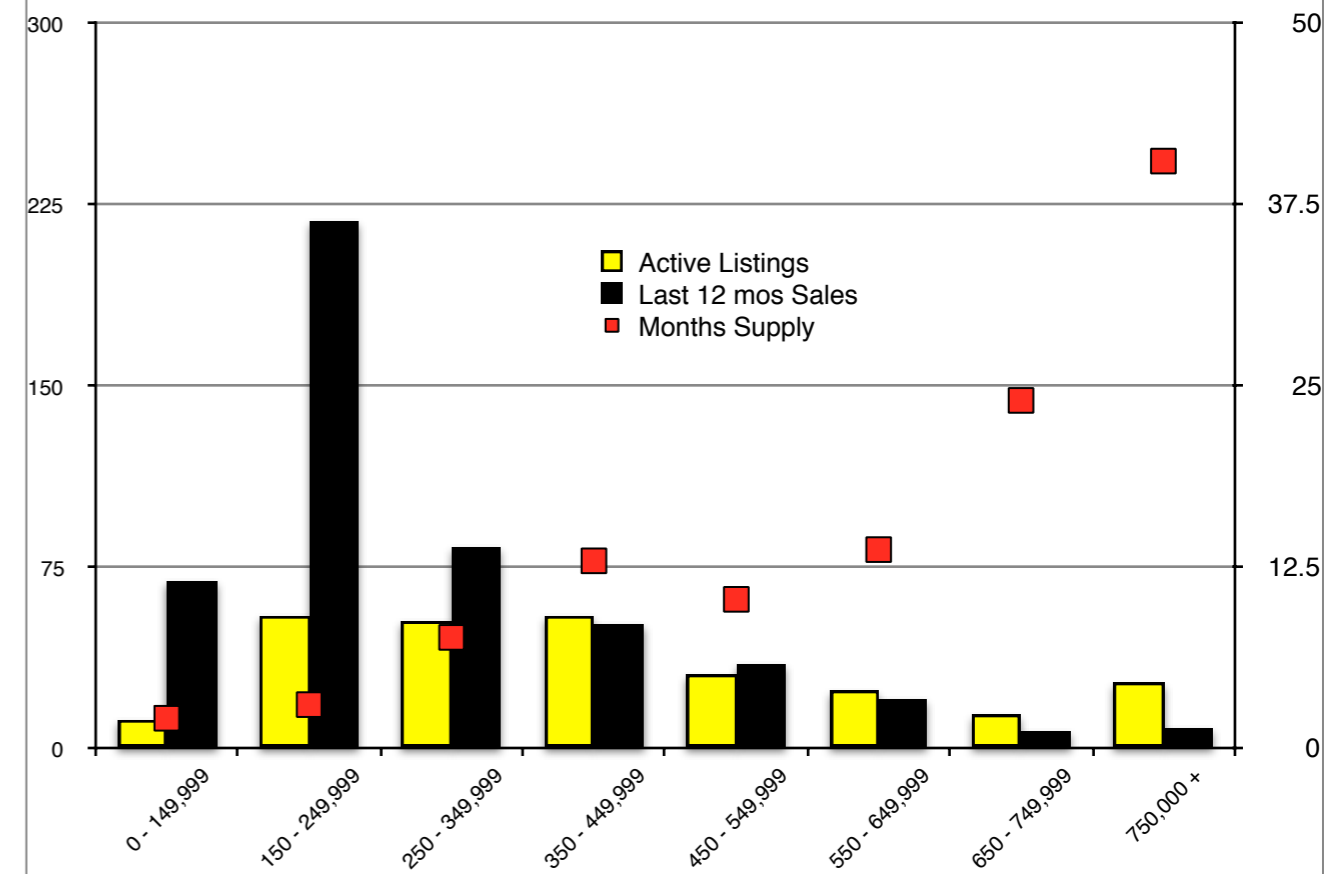

# INDICATORS

OCTOBER 2016

**Banks County Residential - October 2016**

**Barrow County Residential - October 2016**

**Cherokee County Residential - October 2016**

**Dawson County Residential - October 2016**

**Forsyth County Residential - October 2016**

**Gwinnett County Residential - October 2016**

**Habersham County Residential - October 2016**

**Hall County Residential - October 2016**

**Jackson County Residential - October 2016**

**Lumpkin County Residential - October 2016**

**Pickens County Residential - October 2016**

**Rabun County Residential - October 2016**

**Stephens County Residential - October 2016**

**White County Residential - October 2016**