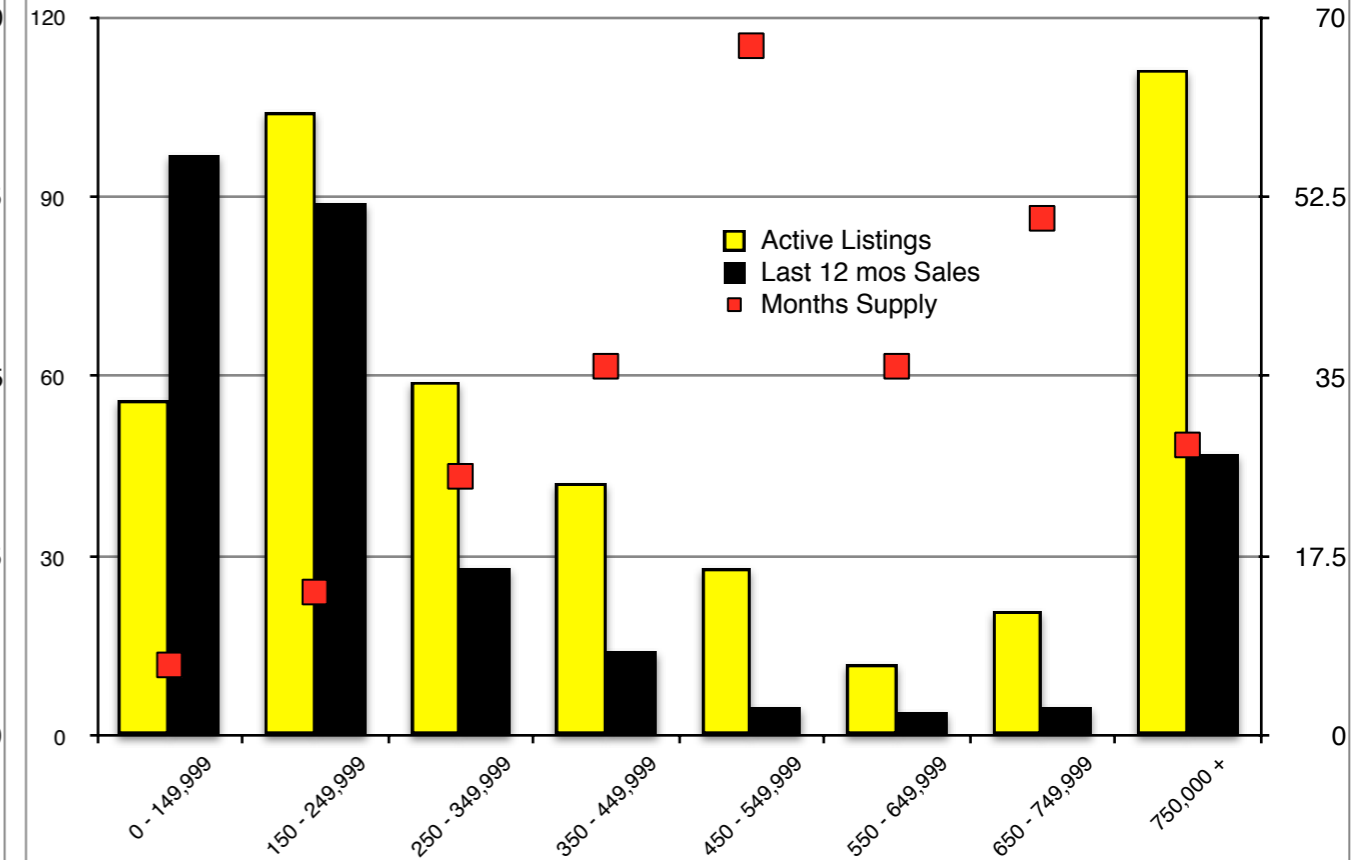

# INDICATORS

OCTOBER 2016

**Banks County Residential - October 2016**

**Barrow County Residential - October 2016**

**Cherokee County Residential - October 2016**

**Dawson County Residential - October 2016**

**Forsyth County Residential - October 2016**

**Gwinnett County Residential - October 2016**

**Habersham County Residential - October 2016**

**Hall County Residential - October 2016**

**Jackson County Residential - October 2016**

**Lumpkin County Residential - October 2016**

**Pickens County Residential - October 2016**

**Rabun County Residential - October 2016**

**Stephens County Residential - October 2016**

**White County Residential - October 2016**