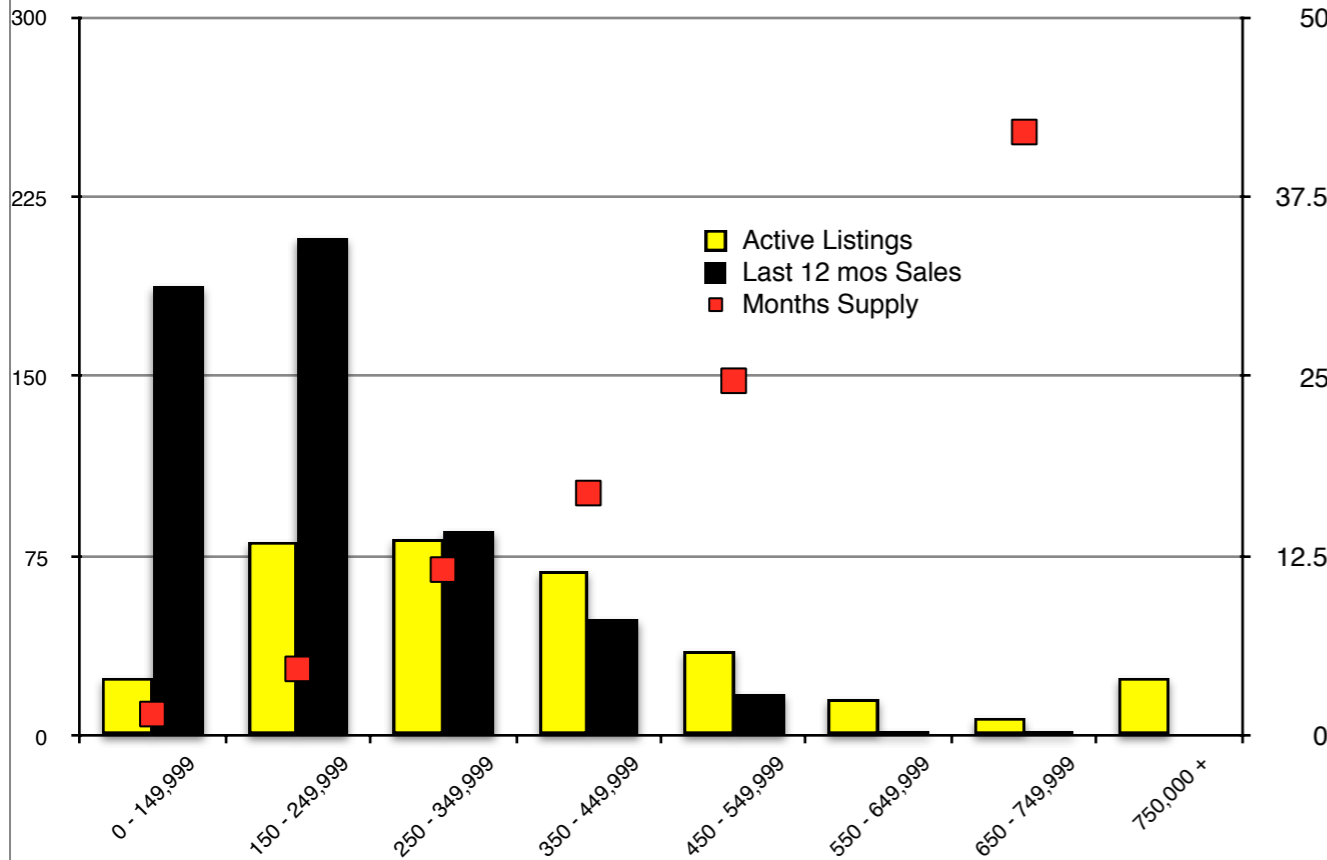

# INDICATORS

OCTOBER 2016

**Banks County Residential - October 2016**

**Barrow County Residential - October 2016**

**Cherokee County Residential - October 2016**

**Dawson County Residential - October 2016**

**Forsyth County Residential - October 2016**

**Gwinnett County Residential - October 2016**

**Habersham County Residential - October 2016**

**Hall County Residential - October 2016**

**Jackson County Residential - October 2016**

**Lumpkin County Residential - October 2016**

**Pickens County Residential - October 2016**

**Rabun County Residential - October 2016**

**Stephens County Residential - October 2016**

**White County Residential - October 2016**