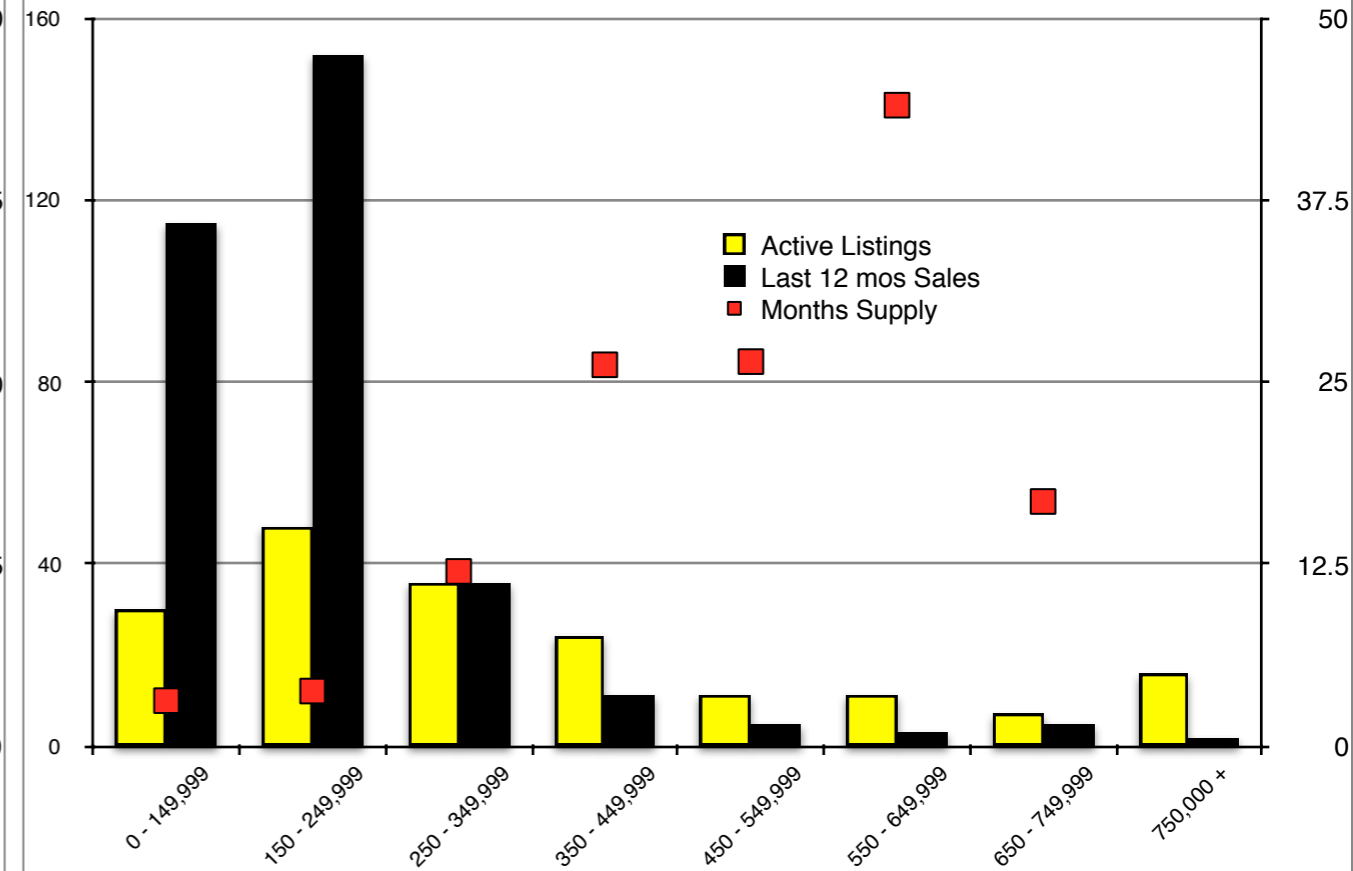

# INDICATORS

OCTOBER 2016

**Banks County Residential - October 2016**

**Barrow County Residential - October 2016**

**Cherokee County Residential - October 2016**

**Dawson County Residential - October 2016**

**Forsyth County Residential - October 2016**

**Gwinnett County Residential - October 2016**

**Habersham County Residential - October 2016**

**Hall County Residential - October 2016**

**Jackson County Residential - October 2016**

**Lumpkin County Residential - October 2016**

**Pickens County Residential - October 2016**

**Rabun County Residential - October 2016**

**Stephens County Residential - October 2016**

**White County Residential - October 2016**