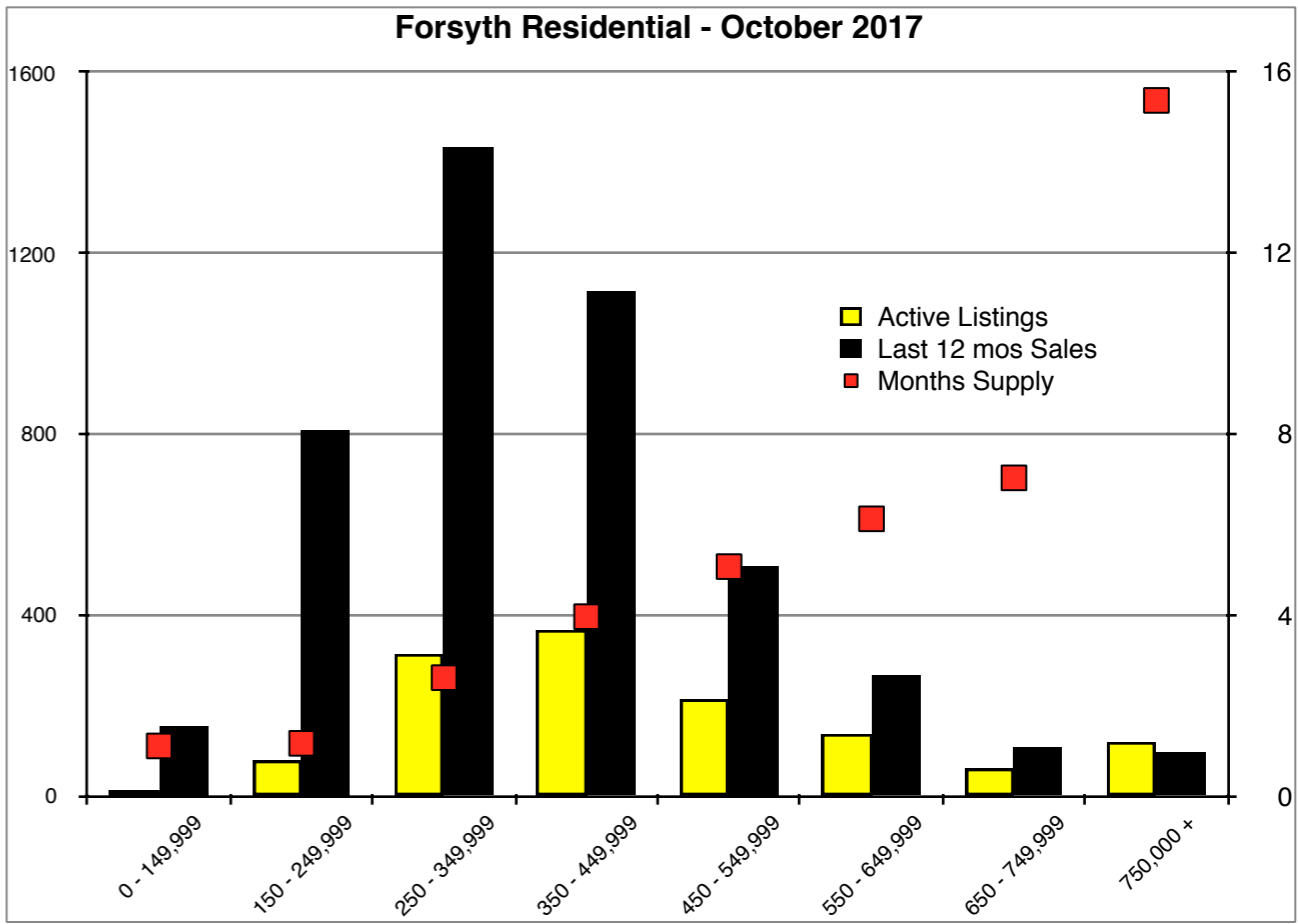

INDICATORS

OCTOBER 2017

NORTH GEORGIA Residential - October 2017

Banks Residential - October 2017

Barrow Residential - October 2017

Cherokee Residential - October 2017

Hall Residential - October 2017

Jackson Residential - October 2017

Lumpkin Residential - October 2017

Pickens Residential - October 2017

Rabun Residential - October 2017

Stephens Residential - October 2017

Walton Residential - October 2017

White Residential - October 2017