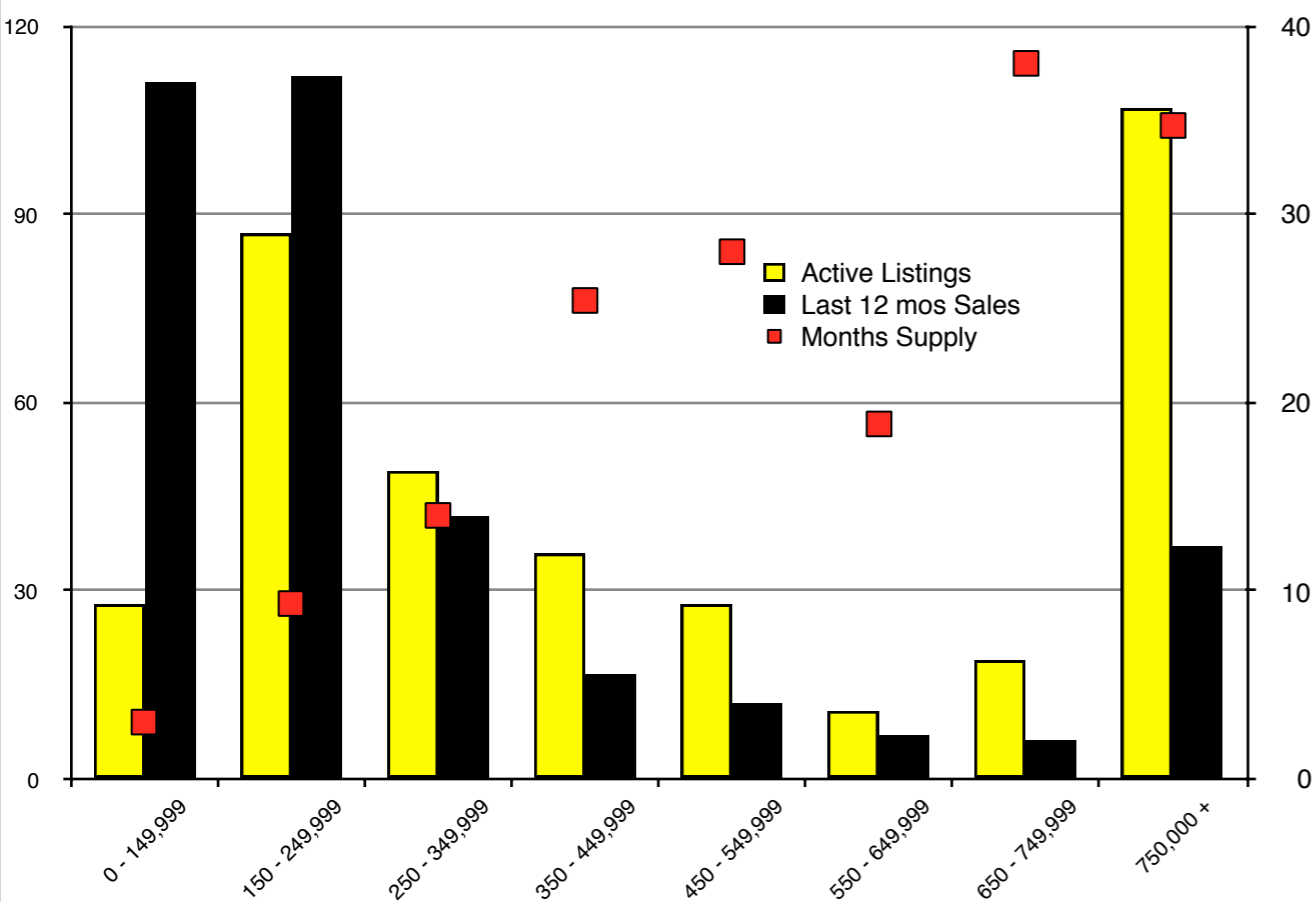

INDICATORS

OCTOBER 2017

NORTH GEORGIA Residential - October 2017

Banks Residential - October 2017

Barrow Residential - October 2017

Cherokee Residential - October 2017

Hall Residential - October 2017

Jackson Residential - October 2017

Lumpkin Residential - October 2017

Pickens Residential - October 2017

Rabun Residential - October 2017

Stephens Residential - October 2017

Walton Residential - October 2017

White Residential - October 2017