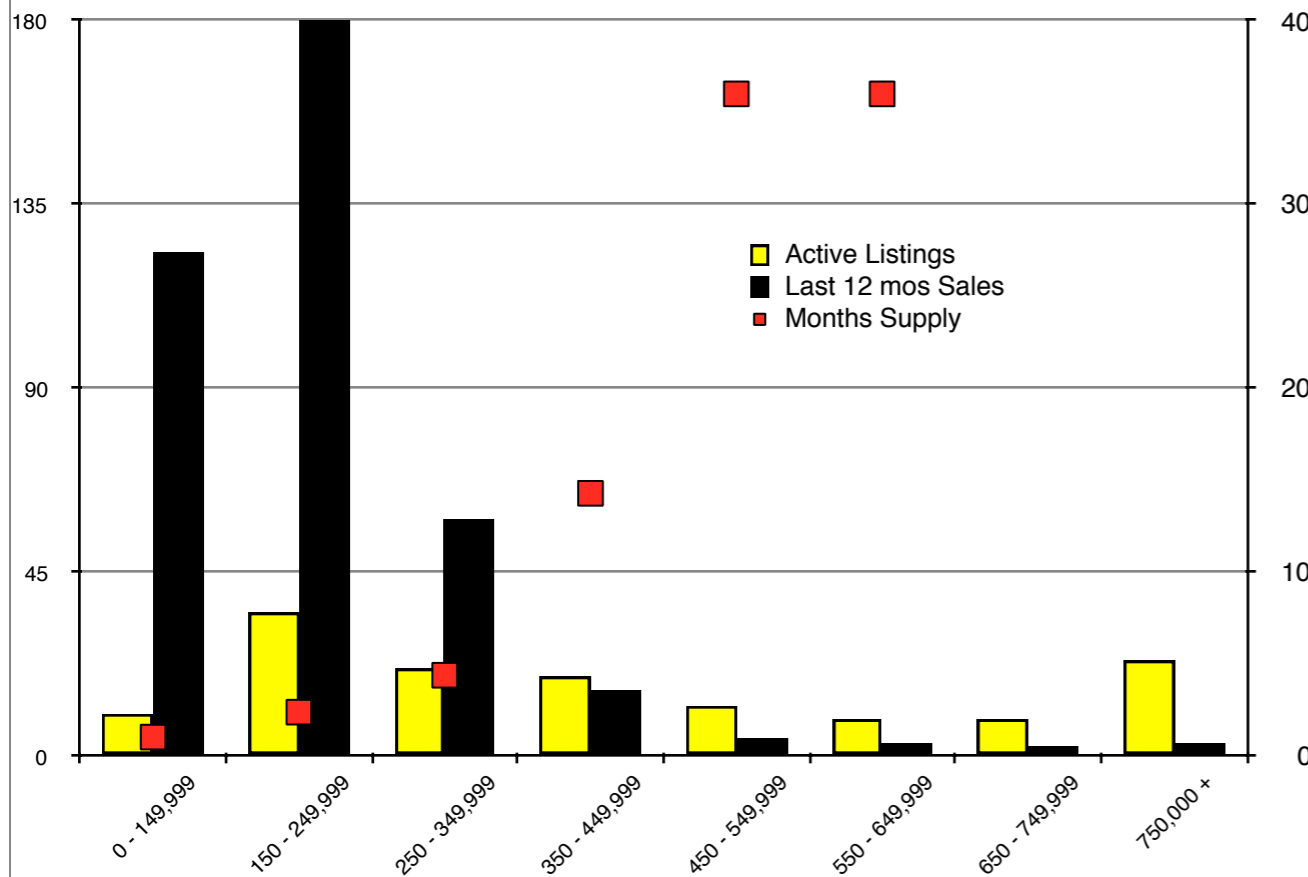

INDICATORS

OCTOBER 2017

NORTH GEORGIA Residential - October 2017

Banks Residential - October 2017

Barrow Residential - October 2017

Cherokee Residential - October 2017

Hall Residential - October 2017

Jackson Residential - October 2017

Lumpkin Residential - October 2017

Pickens Residential - October 2017

Rabun Residential - October 2017

Stephens Residential - October 2017

Walton Residential - October 2017

White Residential - October 2017