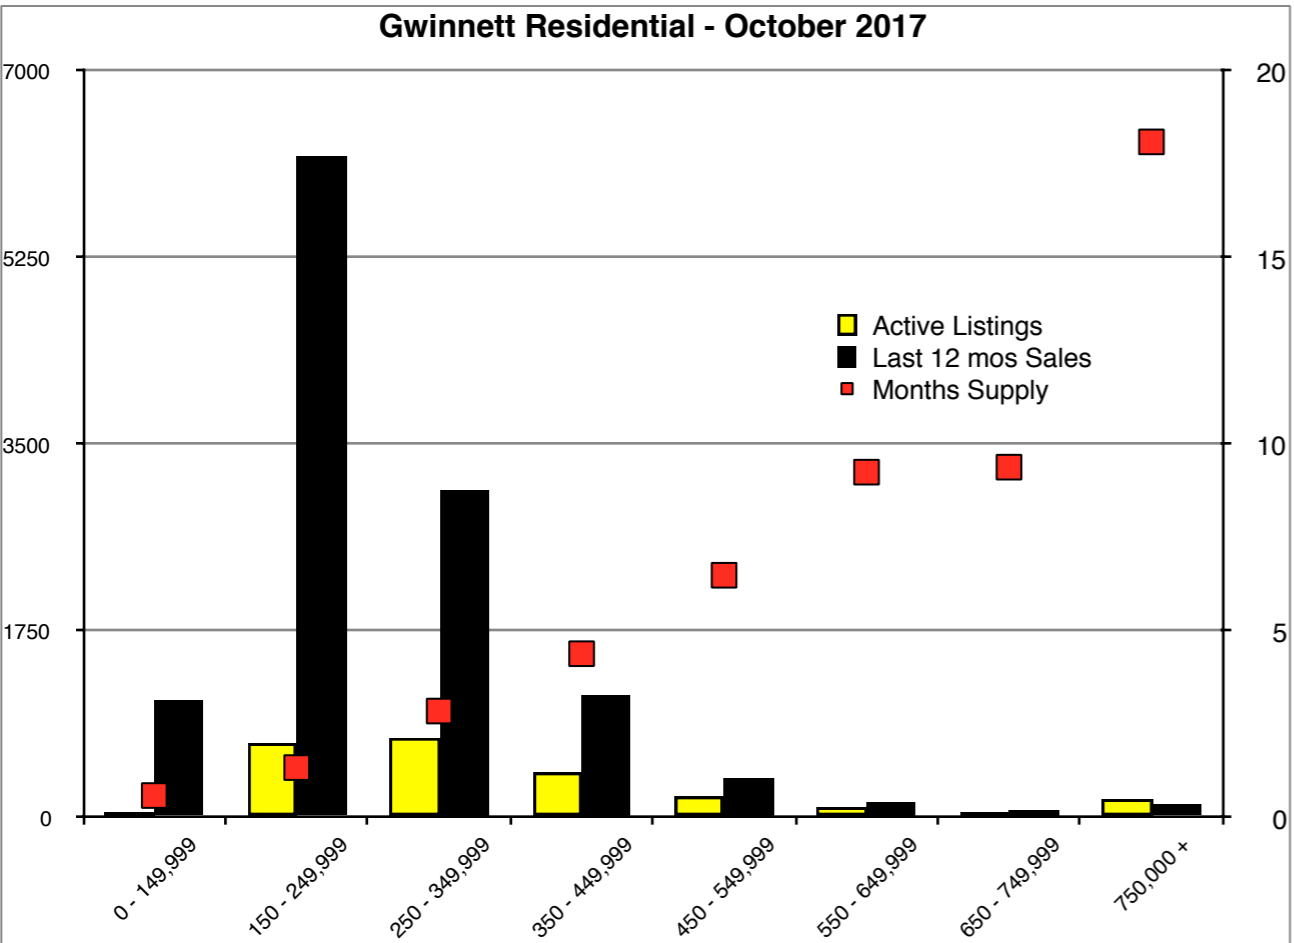

INDICATORS

OCTOBER 2017

NORTH GEORGIA Residential - October 2017

Banks Residential - October 2017

Barrow Residential - October 2017

Cherokee Residential - October 2017

Hall Residential - October 2017

Jackson Residential - October 2017

Lumpkin Residential - October 2017

Pickens Residential - October 2017

Rabun Residential - October 2017

Stephens Residential - October 2017

Walton Residential - October 2017

White Residential - October 2017