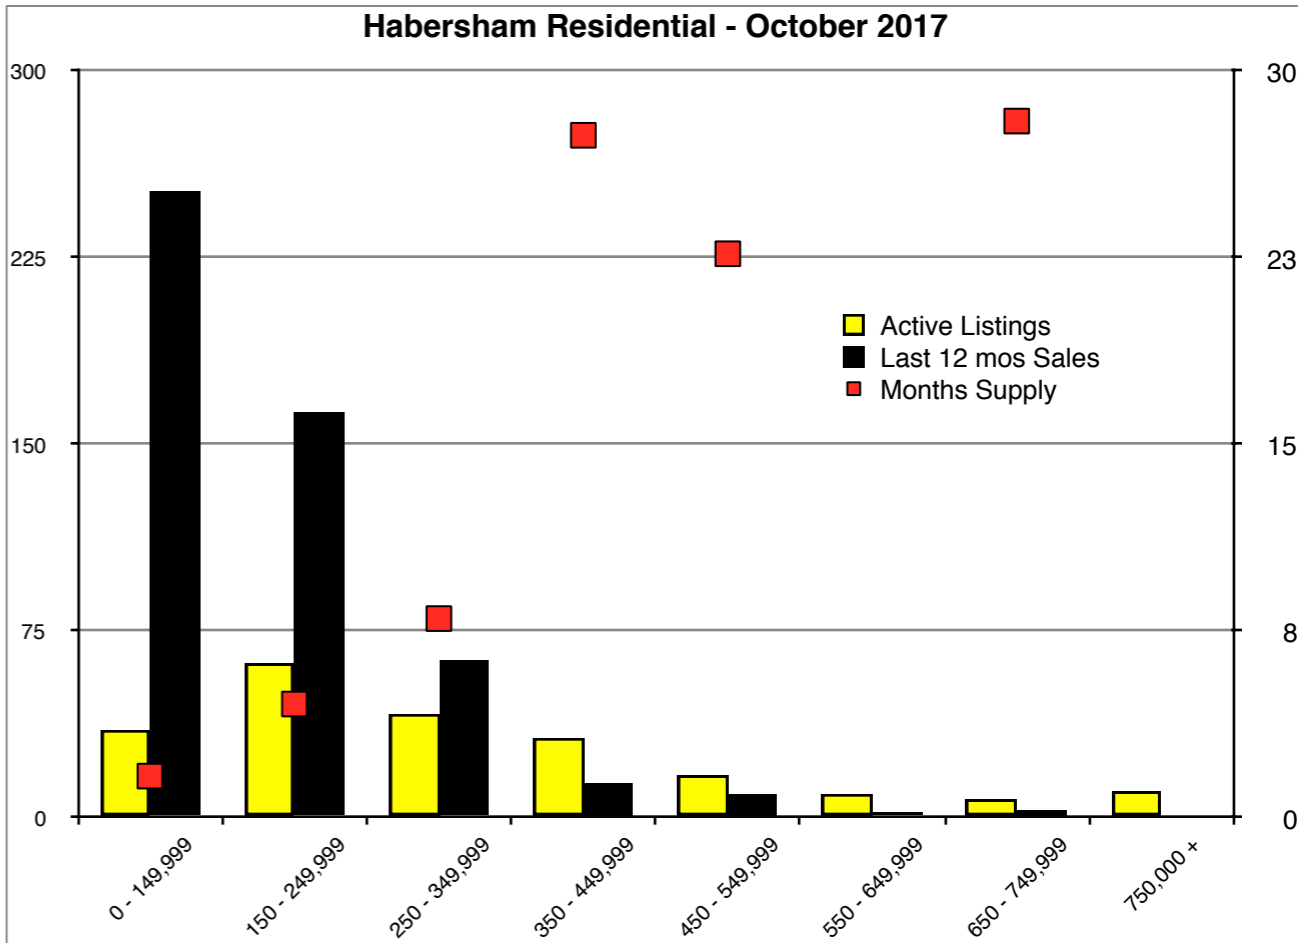

INDICATORS

OCTOBER 2017

NORTH GEORGIA Residential - October 2017

Banks Residential - October 2017

Barrow Residential - October 2017

Cherokee Residential - October 2017

Hall Residential - October 2017

Jackson Residential - October 2017

Lumpkin Residential - October 2017

Pickens Residential - October 2017

Rabun Residential - October 2017

Stephens Residential - October 2017

Walton Residential - October 2017

White Residential - October 2017