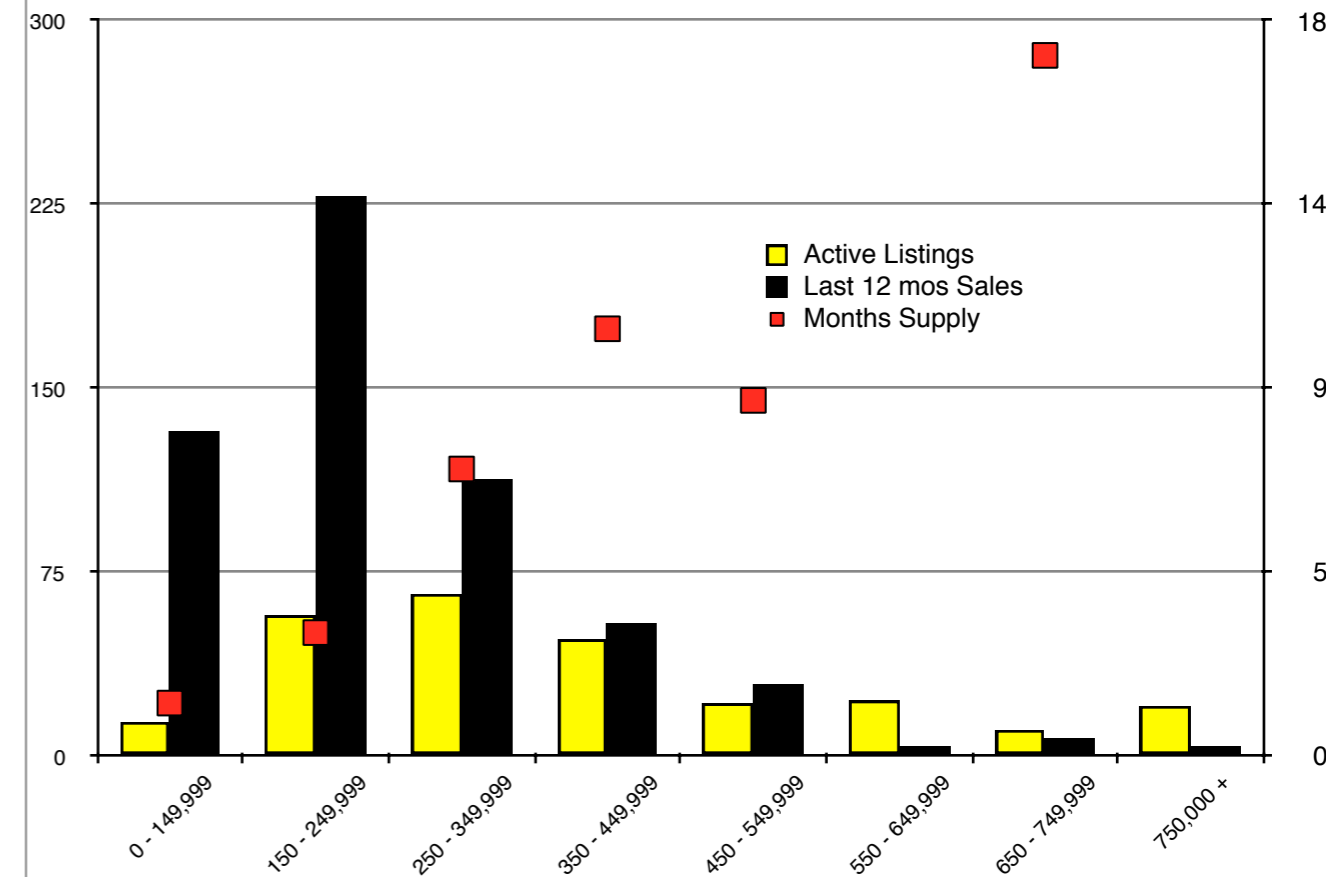

INDICATORS

OCTOBER 2017

NORTH GEORGIA Residential - October 2017

Banks Residential - October 2017

Barrow Residential - October 2017

Cherokee Residential - October 2017

Hall Residential - October 2017

Jackson Residential - October 2017

Lumpkin Residential - October 2017

Pickens Residential - October 2017

Rabun Residential - October 2017

Stephens Residential - October 2017

Walton Residential - October 2017

White Residential - October 2017