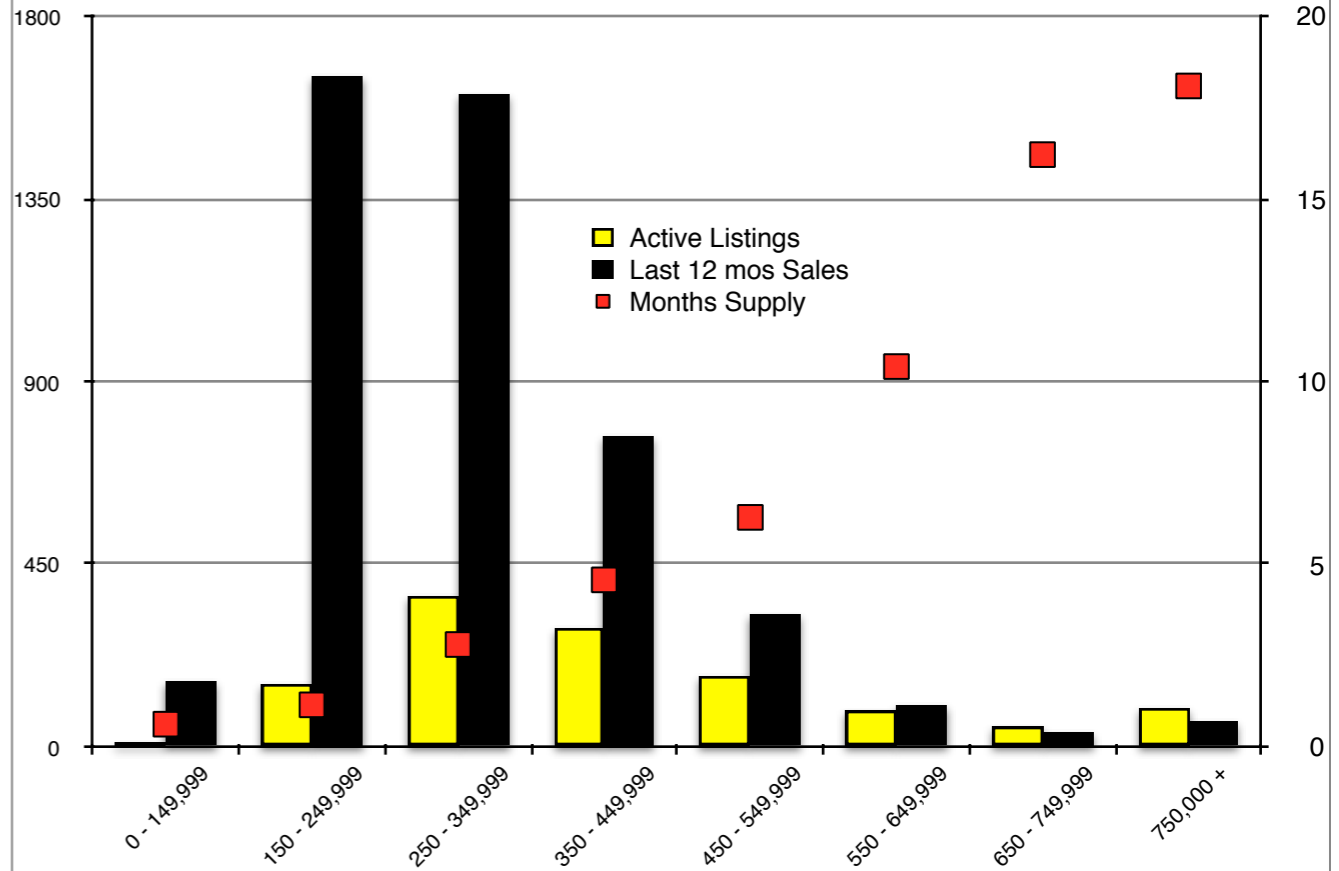

INDICATORS

OCTOBER 2018

NORTH GEORGIA - October 2018

Banks County - October 2018

Barrow County - October 2018

Cherokee County - October 2018

Note: N'dicators is a monthly publication of the The Norton Agency data from FMLS and GMLS sources we deem reliable. For more information contact info@gonorton.com
 Copyright Norton Native Intelligence 2018.

Dawson County - October 2018

Forsyth County - October 2018

Gwinnett County - October 2018

Habersham County - October 2018

Hall County - October 2018

Jackson County - October 2018

Lumpkin County - October 2018

Pickens County - October 2018

Rabun County - October 2018

Stephens County - October 2018

Walton County - October 2018

White County - October 2018