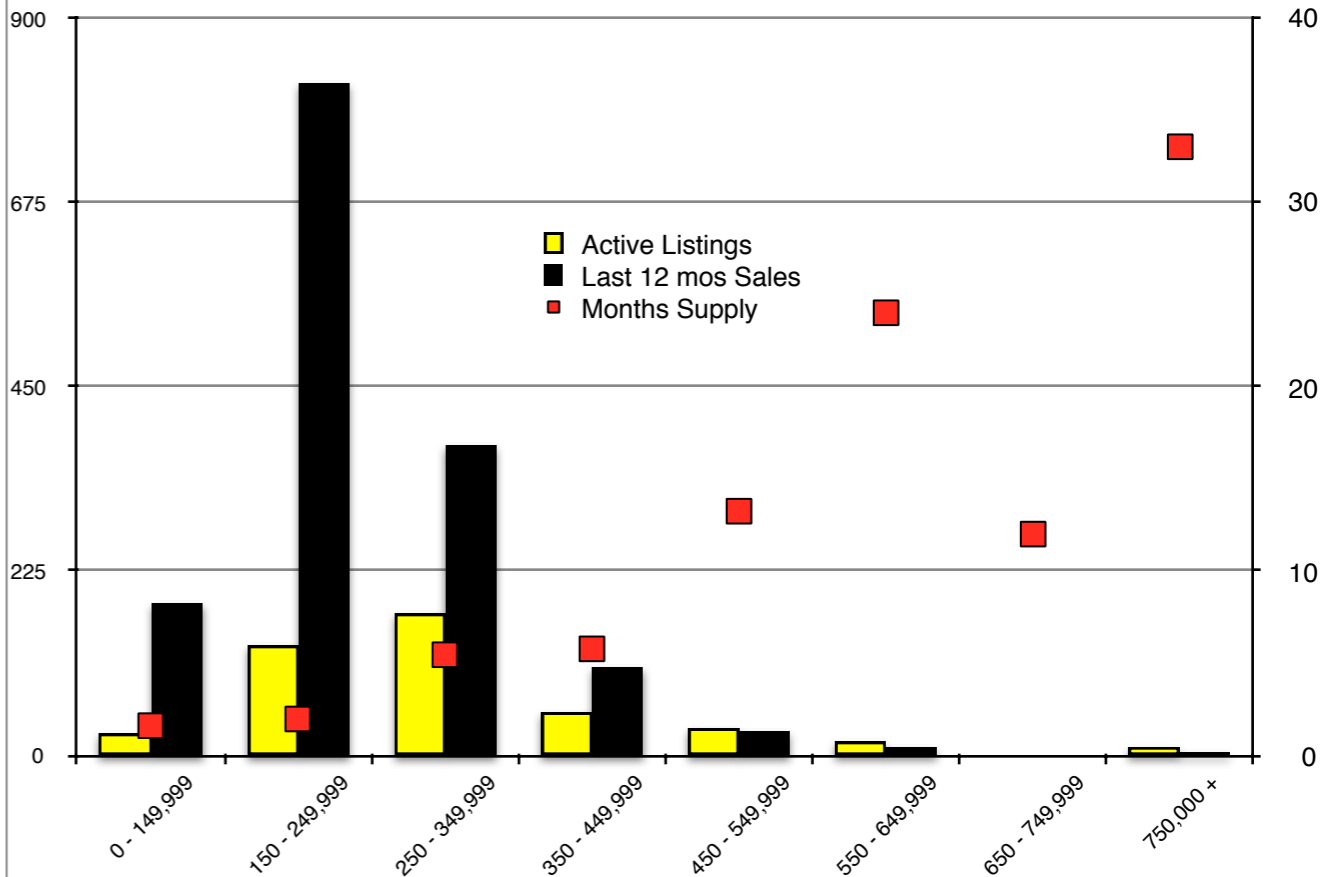

INDICATORS

OCTOBER 2018

NORTH GEORGIA - October 2018

Banks County - October 2018

Barrow County - October 2018

Cherokee County - October 2018

Note: N'dicators is a monthly publication of the The Norton Agency data from FMLS and GMLS sources we deem reliable. For more information contact info@gonorton.com
 Copyright Norton Native Intelligence 2018.

Dawson County - October 2018

Forsyth County - October 2018

Gwinnett County - October 2018

Habersham County - October 2018

Hall County - October 2018

Jackson County - October 2018

Lumpkin County - October 2018

Pickens County - October 2018

Rabun County - October 2018

Stephens County - October 2018

Walton County - October 2018

White County - October 2018