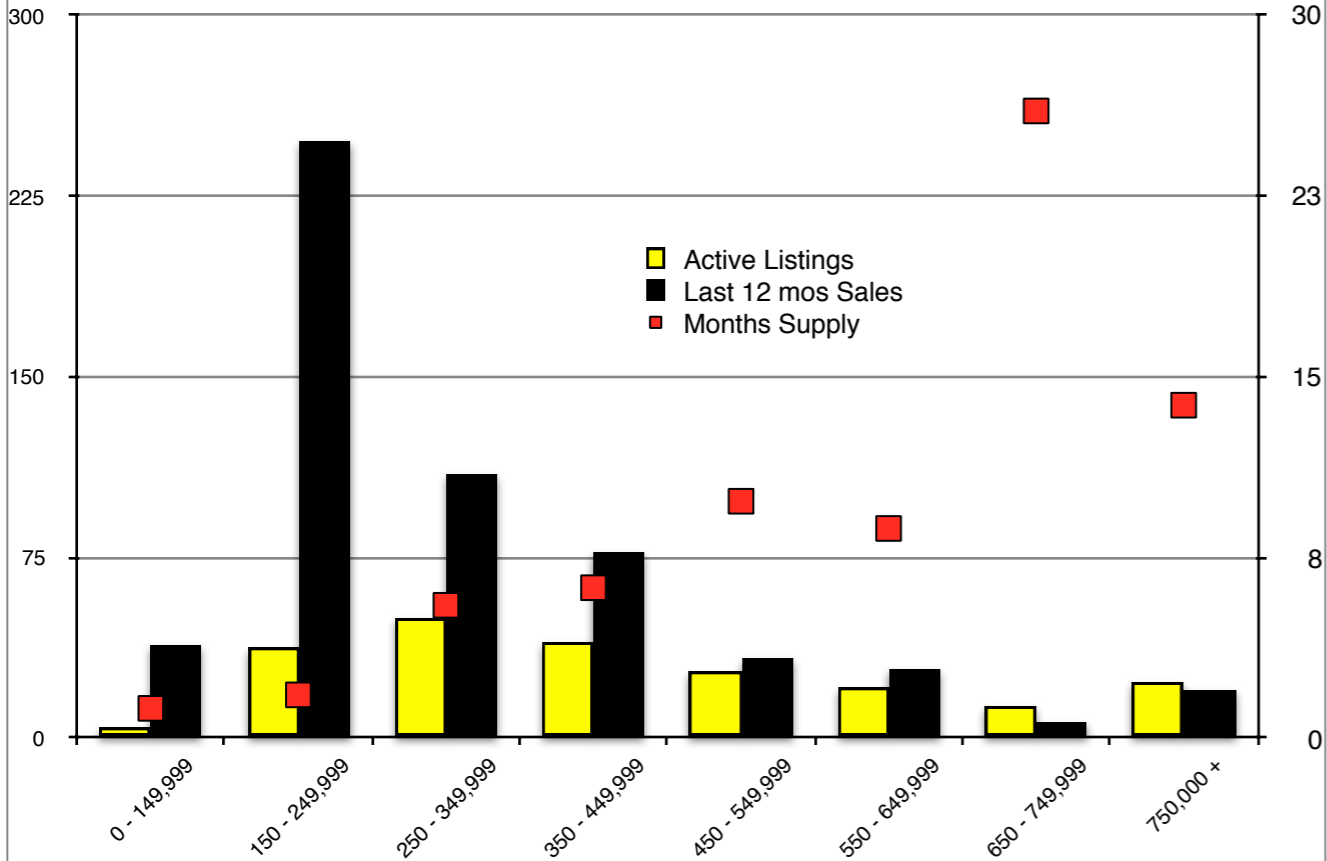

INDICATORS

OCTOBER 2018

NORTH GEORGIA - October 2018

Banks County - October 2018

Barrow County - October 2018

Cherokee County - October 2018

Note: N'dicators is a monthly publication of the The Norton Agency data from FMLS and GMLS sources we deem reliable. For more information contact info@gonorton.com
 Copyright Norton Native Intelligence 2018.

Dawson County - October 2018

Forsyth County - October 2018

Gwinnett County - October 2018

Habersham County - October 2018

Hall County - October 2018

Jackson County - October 2018

Lumpkin County - October 2018

Pickens County - October 2018

Rabun County - October 2018

Stephens County - October 2018

Walton County - October 2018

White County - October 2018