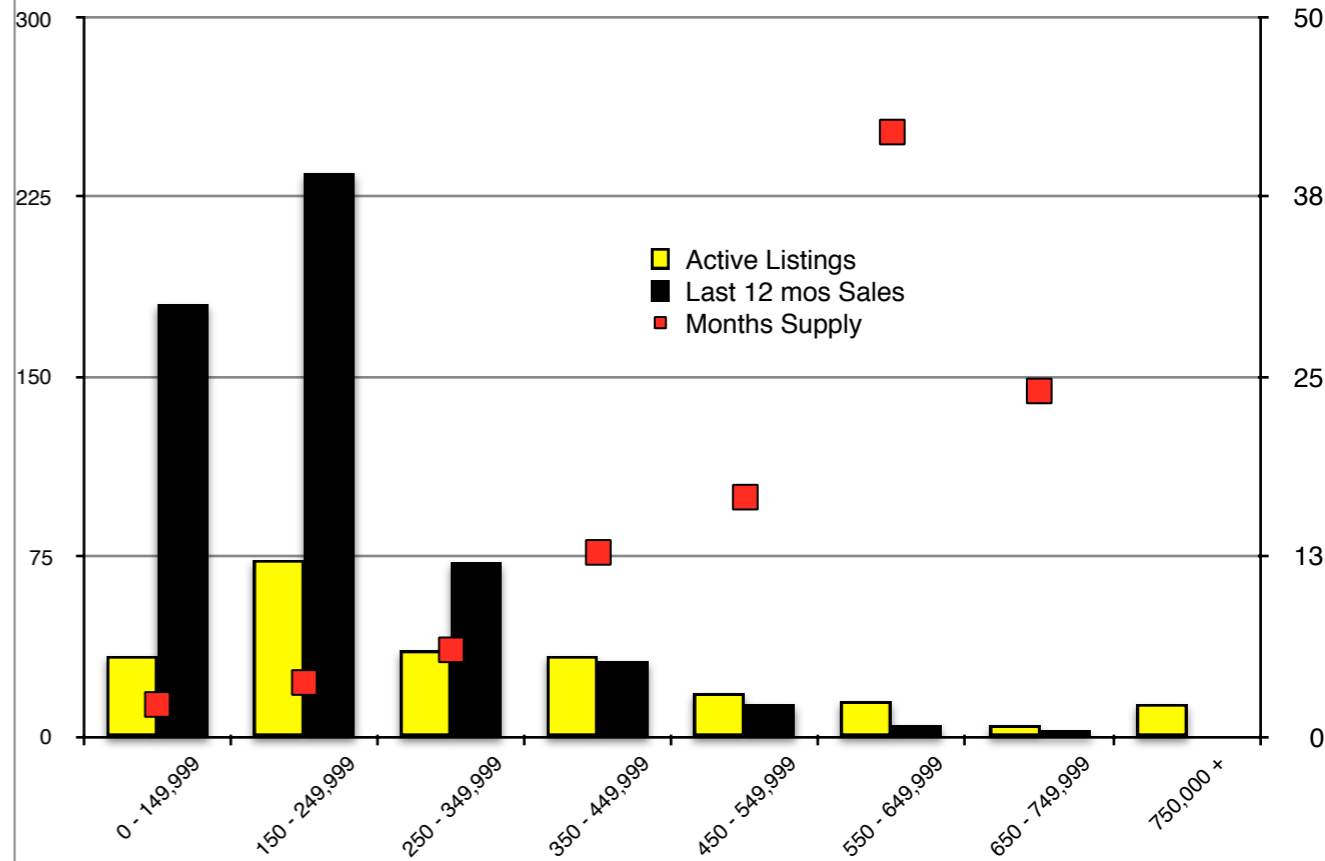

INDICATORS

OCTOBER 2018

NORTH GEORGIA - October 2018

Banks County - October 2018

Barrow County - October 2018

Cherokee County - October 2018

Note: N'dicators is a monthly publication of the The Norton Agency data from FMLS and GMLS sources we deem reliable. For more information contact info@gonorton.com
 Copyright Norton Native Intelligence 2018.

Dawson County - October 2018

Forsyth County - October 2018

Gwinnett County - October 2018

Habersham County - October 2018

Hall County - October 2018

Jackson County - October 2018

Lumpkin County - October 2018

Pickens County - October 2018

Rabun County - October 2018

Stephens County - October 2018

Walton County - October 2018

White County - October 2018