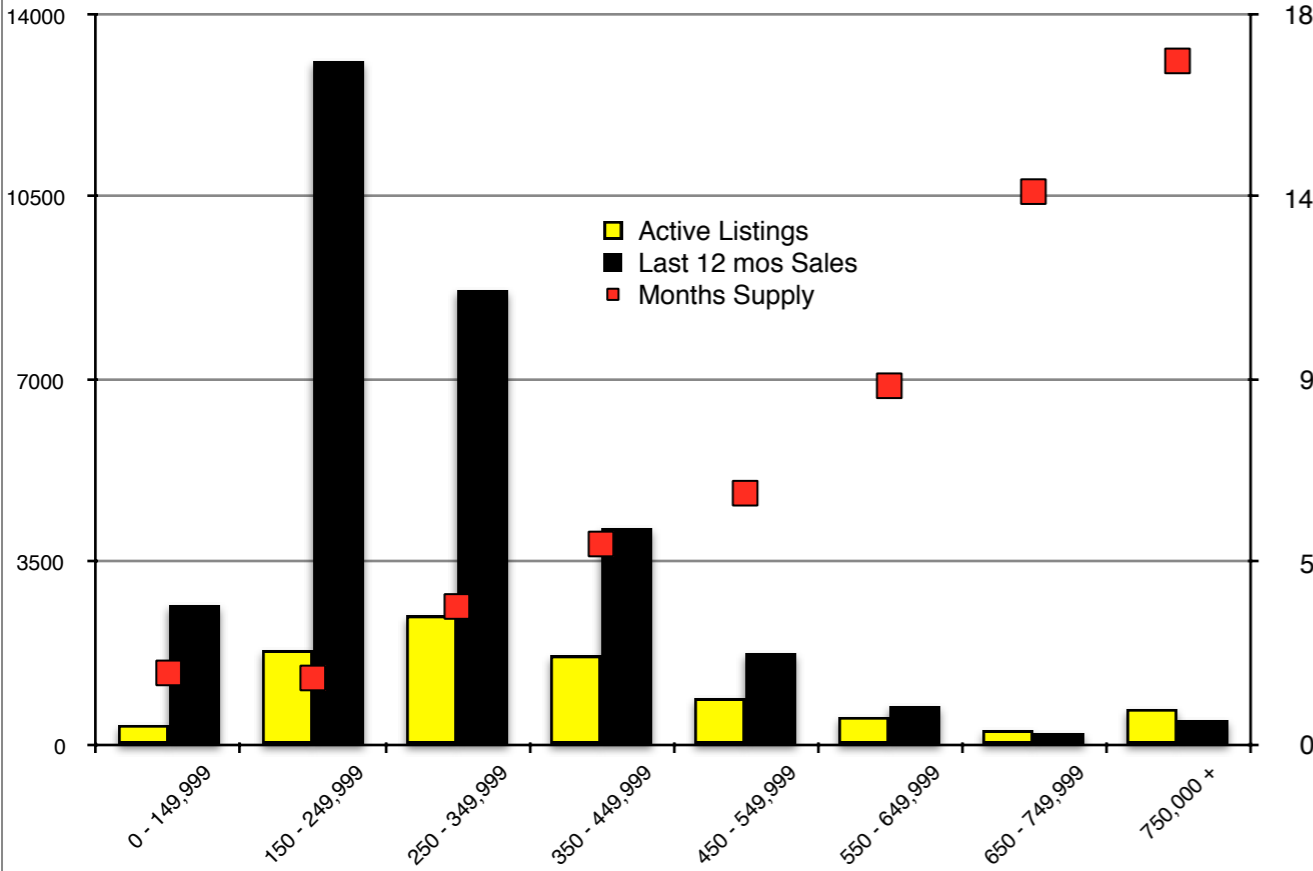

INDICATORS

OCTOBER 2018

NORTH GEORGIA - October 2018

Banks County - October 2018

Barrow County - October 2018

Cherokee County - October 2018

Note: N'dicators is a monthly publication of the The Norton Agency data from FMLS and GMLS sources we deem reliable. For more information contact info@gonorton.com
 Copyright Norton Native Intelligence 2018.

Dawson County - October 2018

Forsyth County - October 2018

Gwinnett County - October 2018

Habersham County - October 2018

Hall County - October 2018

Jackson County - October 2018

Lumpkin County - October 2018

Pickens County - October 2018

Rabun County - October 2018

Stephens County - October 2018

Walton County - October 2018

White County - October 2018