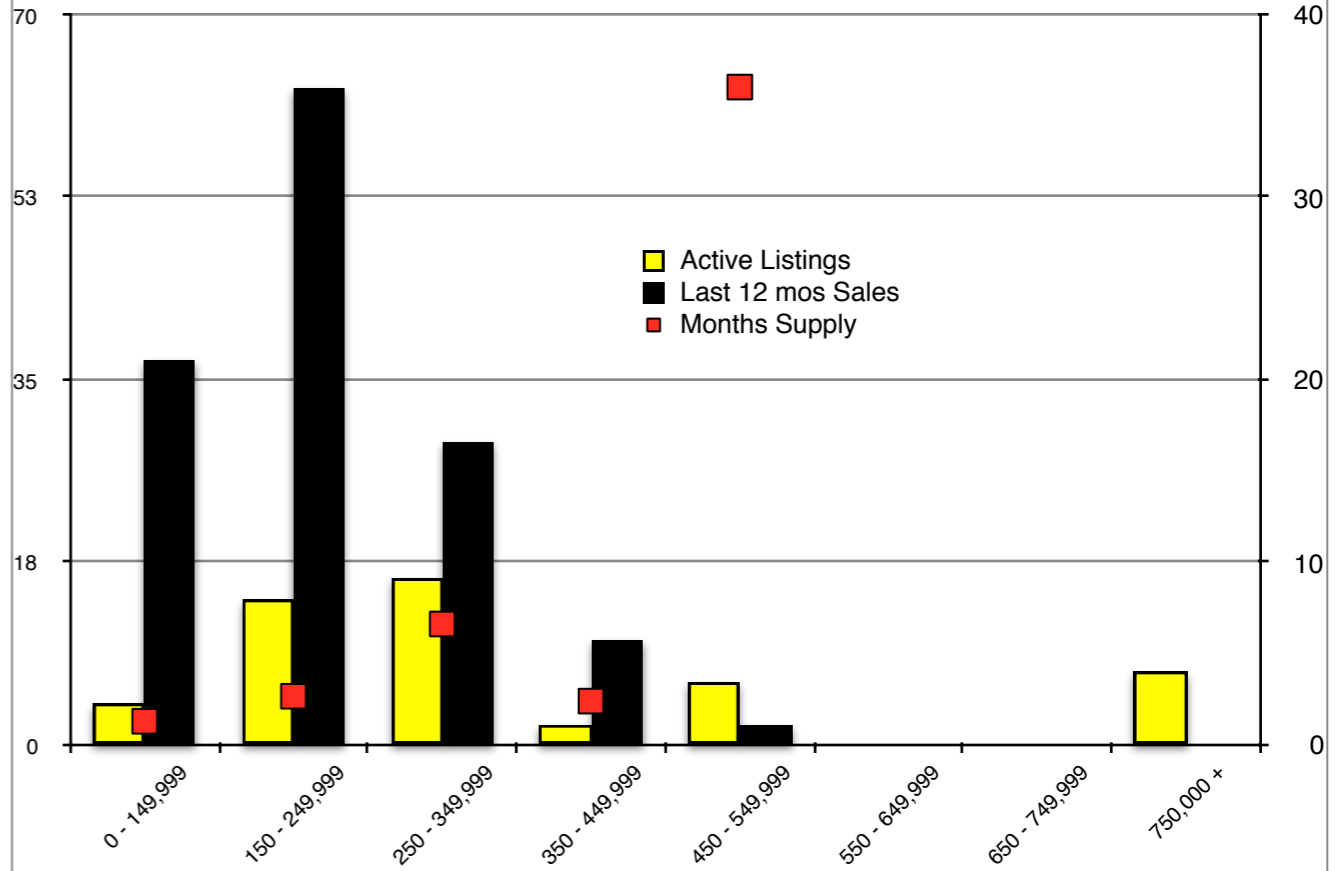

INDICATORS

OCTOBER 2018

NORTH GEORGIA - October 2018

Banks County - October 2018

Barrow County - October 2018

Cherokee County - October 2018

Note: N'dicators is a monthly publication of the The Norton Agency data from FMLS and GMLS sources we deem reliable. For more information contact info@gonorton.com
 Copyright Norton Native Intelligence 2018.

Dawson County - October 2018

Forsyth County - October 2018

Gwinnett County - October 2018

Habersham County - October 2018

Hall County - October 2018

Jackson County - October 2018

Lumpkin County - October 2018

Pickens County - October 2018

Rabun County - October 2018

Stephens County - October 2018

Walton County - October 2018

White County - October 2018