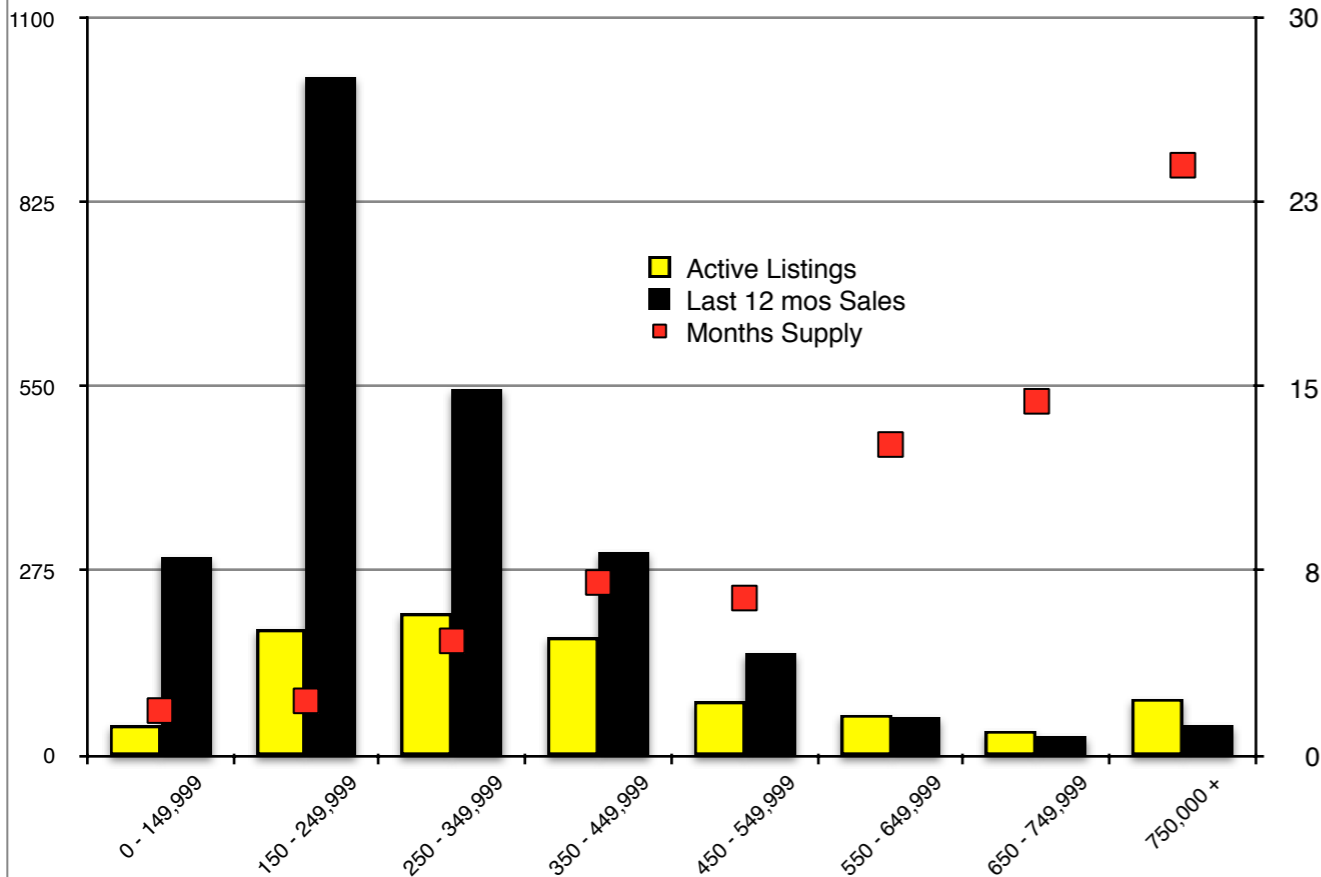

INDICATORS

OCTOBER 2018

NORTH GEORGIA - October 2018

Banks County - October 2018

Barrow County - October 2018

Cherokee County - October 2018

Note: N'dicators is a monthly publication of the The Norton Agency data from FMLS and GMLS sources we deem reliable. For more information contact info@gonorton.com
 Copyright Norton Native Intelligence 2018.

Dawson County - October 2018

Forsyth County - October 2018

Gwinnett County - October 2018

Habersham County - October 2018

Hall County - October 2018

Jackson County - October 2018

Lumpkin County - October 2018

Pickens County - October 2018

Rabun County - October 2018

Stephens County - October 2018

Walton County - October 2018

White County - October 2018