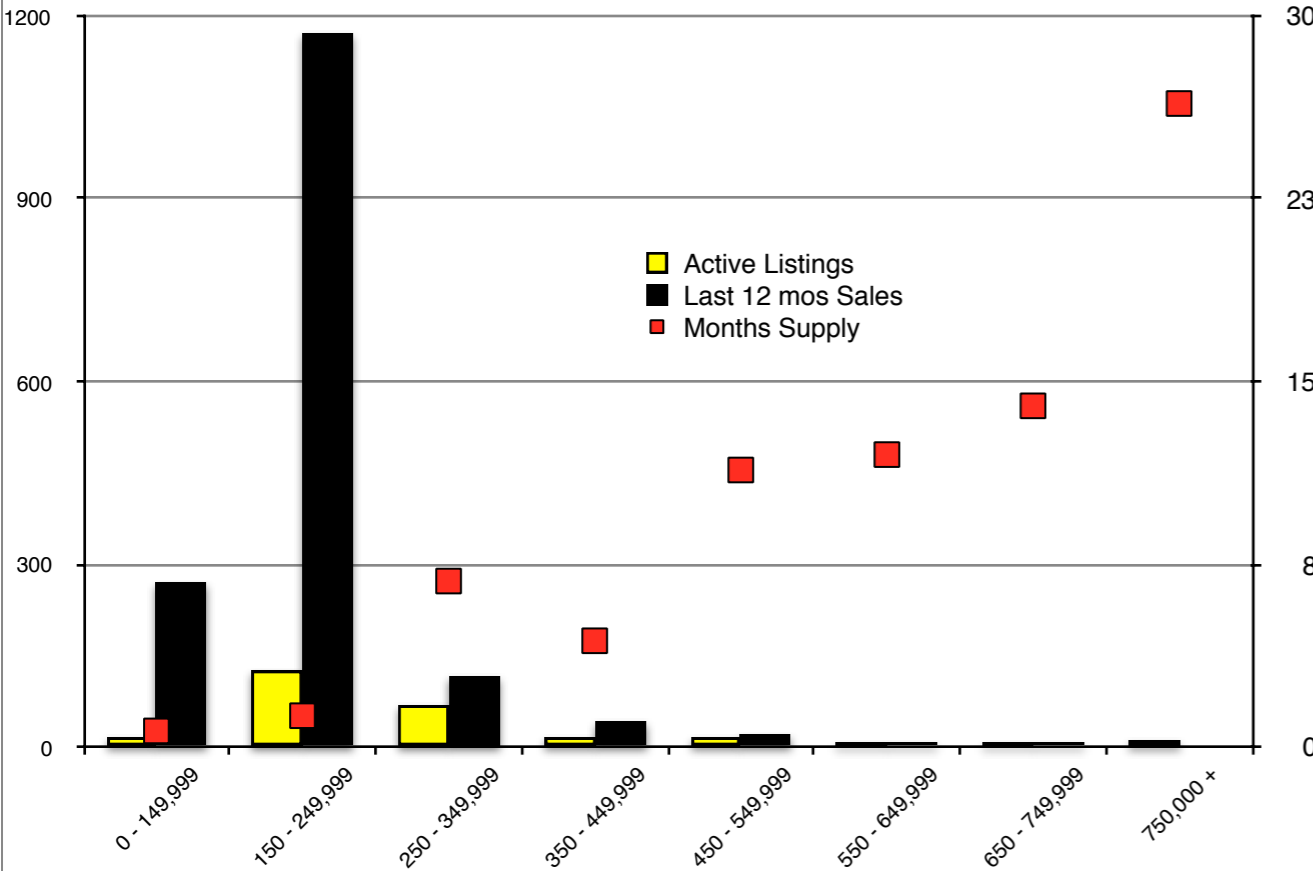

INDICATORS

OCTOBER 2018

NORTH GEORGIA - October 2018

Banks County - October 2018

Barrow County - October 2018

Cherokee County - October 2018

Note: N'dicators is a monthly publication of the The Norton Agency data from FMLS and GMLS sources we deem reliable. For more information contact info@gonorton.com
 Copyright Norton Native Intelligence 2018.

Dawson County - October 2018

Forsyth County - October 2018

Gwinnett County - October 2018

Habersham County - October 2018

Hall County - October 2018

Jackson County - October 2018

Lumpkin County - October 2018

Pickens County - October 2018

Rabun County - October 2018

Stephens County - October 2018

Walton County - October 2018

White County - October 2018