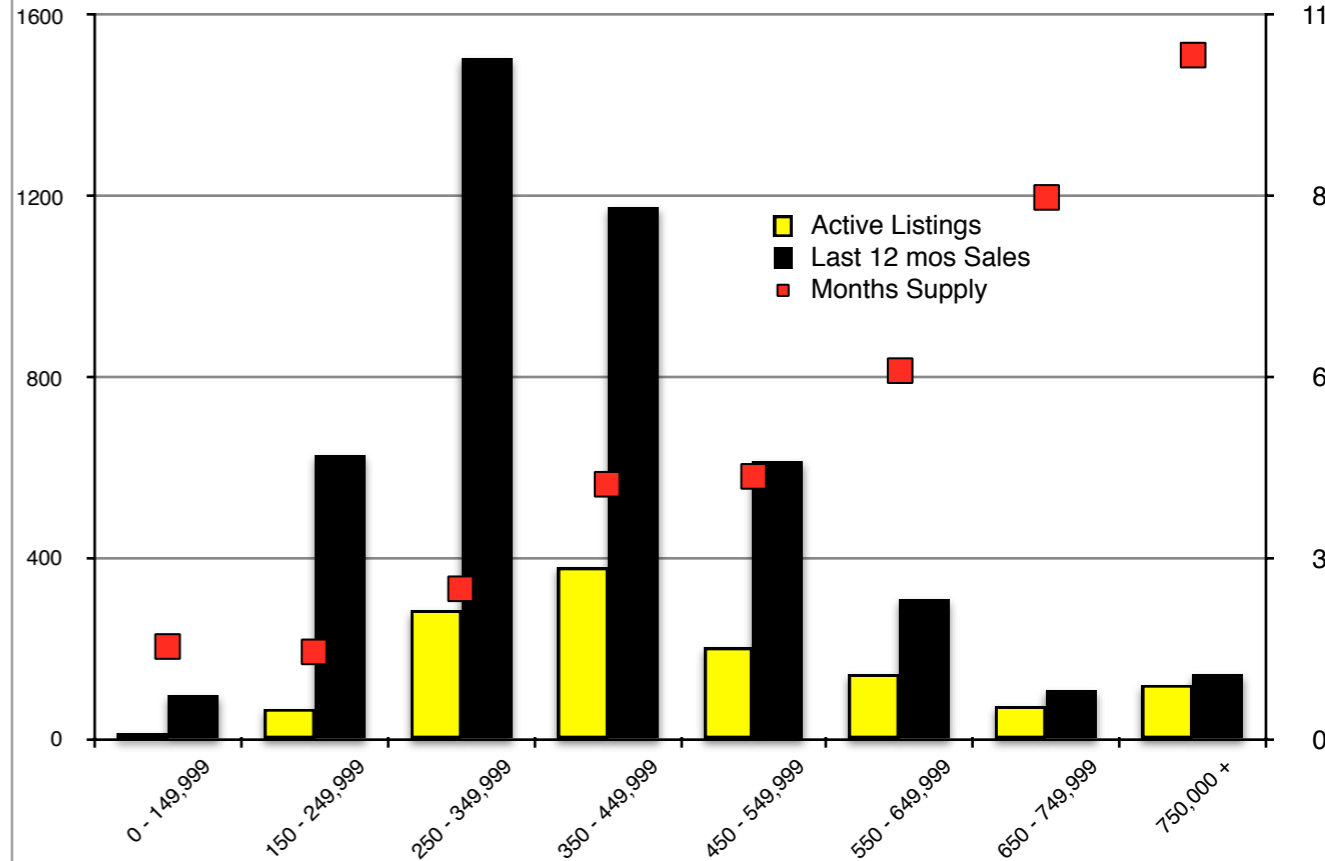

INDICATORS

OCTOBER 2018

NORTH GEORGIA - October 2018

Banks County - October 2018

Barrow County - October 2018

Cherokee County - October 2018

Note: N'dicators is a monthly publication of the The Norton Agency data from FMLS and GMLS sources we deem reliable. For more information contact info@gonorton.com
 Copyright Norton Native Intelligence 2018.

Dawson County - October 2018

Forsyth County - October 2018

Gwinnett County - October 2018

Habersham County - October 2018

Hall County - October 2018

Jackson County - October 2018

Lumpkin County - October 2018

Pickens County - October 2018

Rabun County - October 2018

Stephens County - October 2018

Walton County - October 2018

White County - October 2018