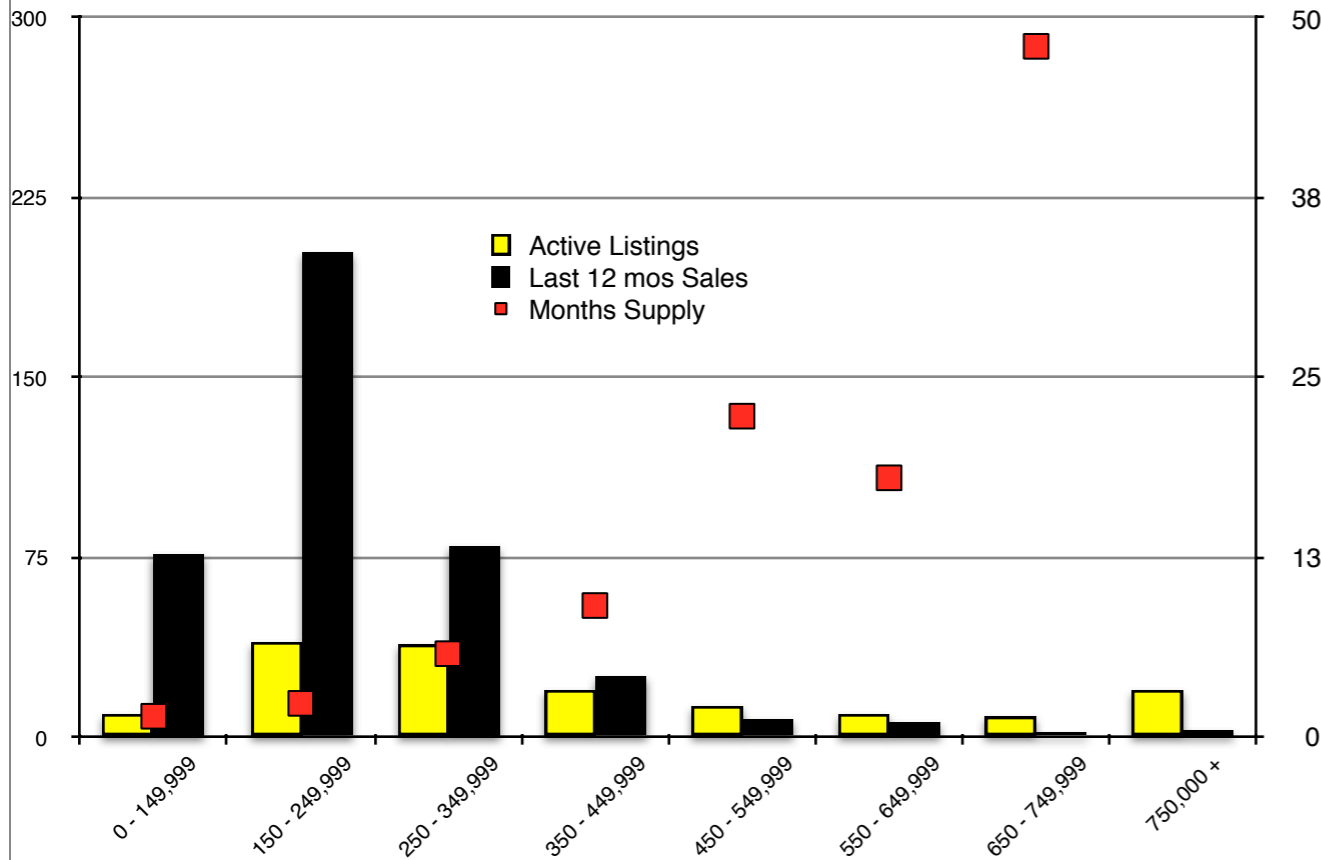

INDICATORS

OCTOBER 2018

NORTH GEORGIA - October 2018

Banks County - October 2018

Barrow County - October 2018

Cherokee County - October 2018

Note: N'dicators is a monthly publication of the The Norton Agency data from FMLS and GMLS sources we deem reliable. For more information contact info@gonorton.com
 Copyright Norton Native Intelligence 2018.

Dawson County - October 2018

Forsyth County - October 2018

Gwinnett County - October 2018

Habersham County - October 2018

Hall County - October 2018

Jackson County - October 2018

Lumpkin County - October 2018

Pickens County - October 2018

Rabun County - October 2018

Stephens County - October 2018

Walton County - October 2018

White County - October 2018