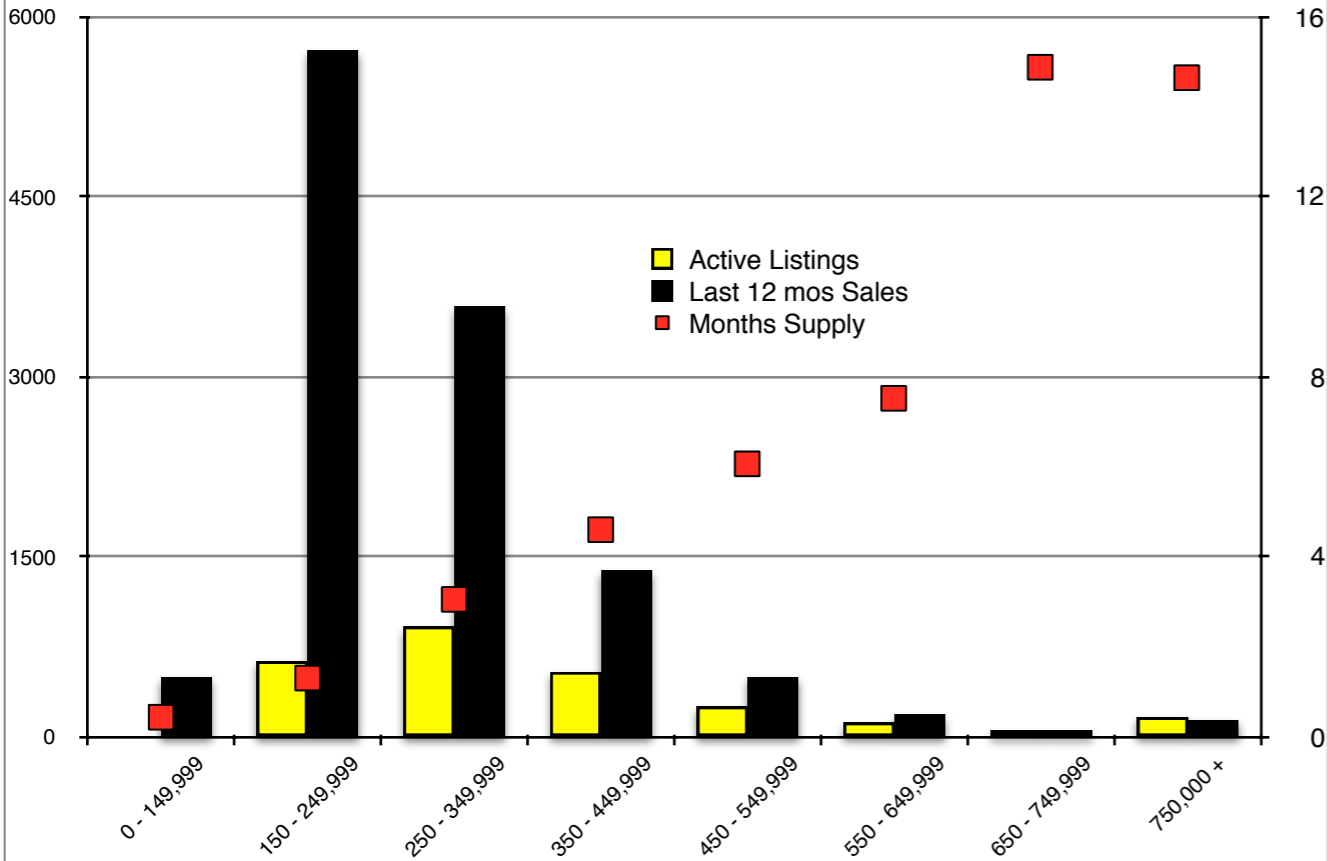

INDICATORS

OCTOBER 2018

NORTH GEORGIA - October 2018

Banks County - October 2018

Barrow County - October 2018

Cherokee County - October 2018

Note: N'dicators is a monthly publication of the The Norton Agency data from FMLS and GMLS sources we deem reliable. For more information contact info@gonorton.com
 Copyright Norton Native Intelligence 2018.

Dawson County - October 2018

Forsyth County - October 2018

Gwinnett County - October 2018

Habersham County - October 2018

Hall County - October 2018

Jackson County - October 2018

Lumpkin County - October 2018

Pickens County - October 2018

Rabun County - October 2018

Stephens County - October 2018

Walton County - October 2018

White County - October 2018