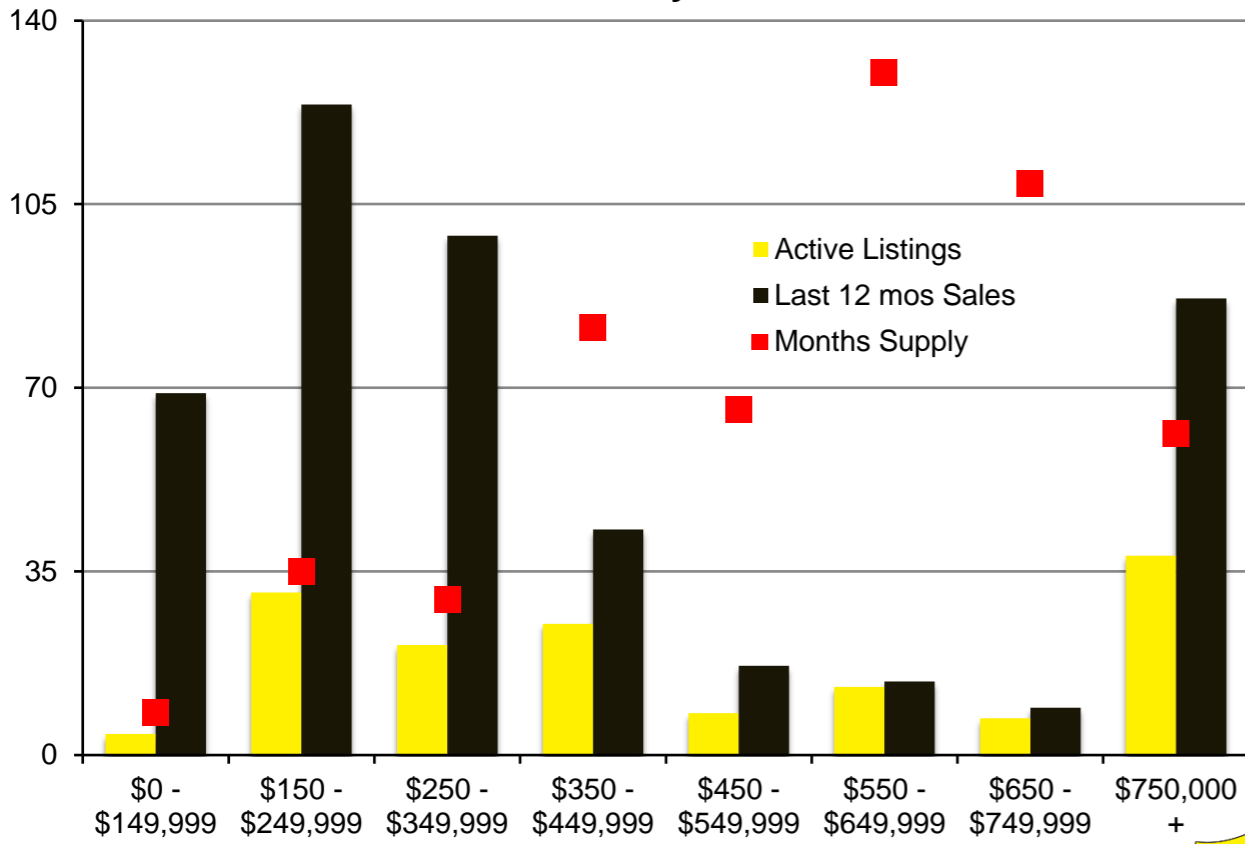

N INDICATORS

OCTOBER 2020

NORTH GEORGIA – OCTOBER 2020

Banks County - October 2020

Barrow County - October 2020

Cherokee County - October 2020

Dawson County - October 2020

Forsyth County - October 2020

Franklin County - October 2020

Gwinnett County - October 2020

Habersham County - October 2020

Hall County - October 2020

Jackson County - October 2020

Lumpkin County - October 2020

Pickens County - October 2020

Rabun County - October 2020

Stephens County - October 2020

Walton County - October 2020

White County - October 2020