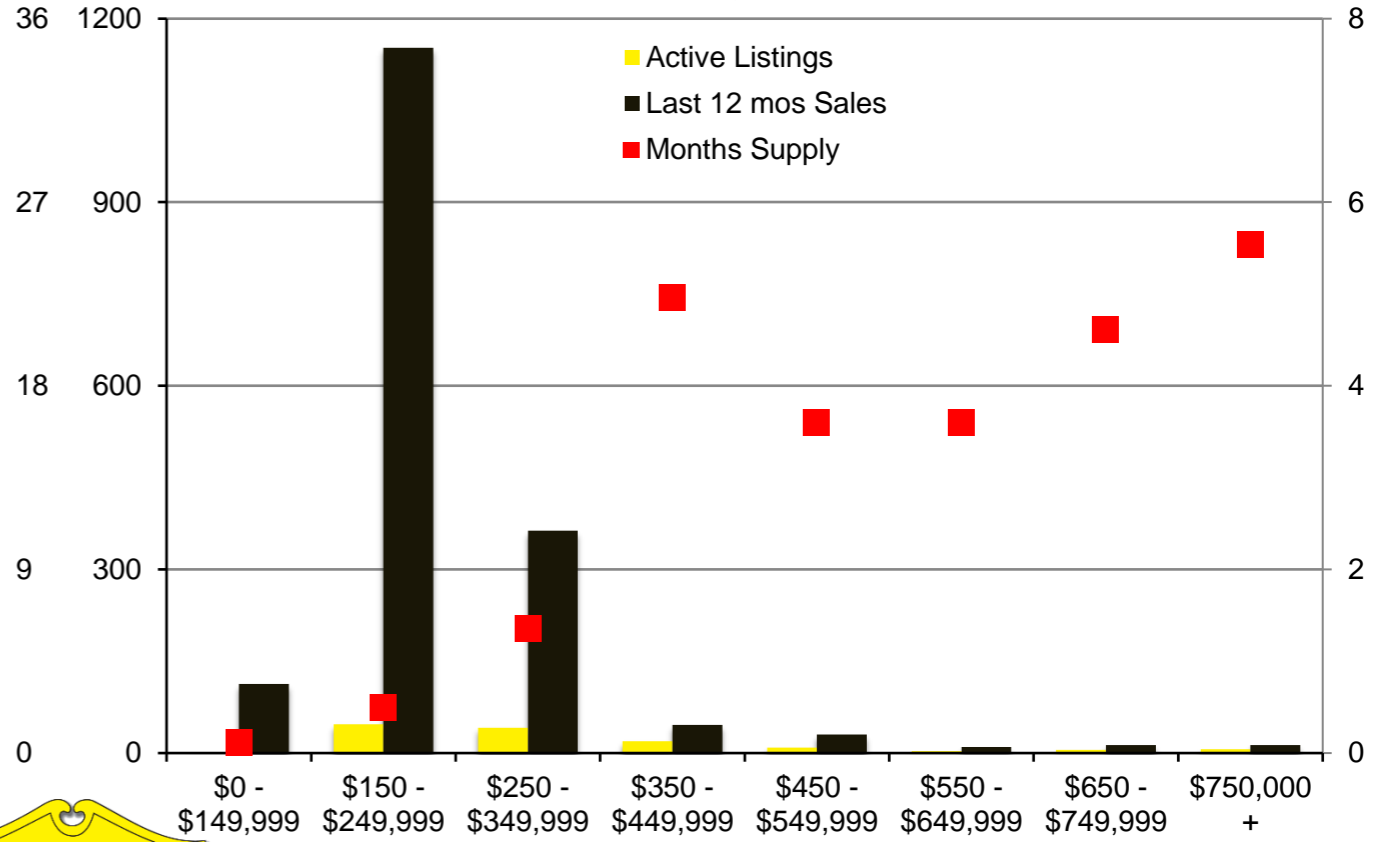

N INDICATORS

OCTOBER 2020

NORTH GEORGIA – OCTOBER 2020

Banks County - October 2020

Barrow County - October 2020

Cherokee County - October 2020

Dawson County - October 2020

Forsyth County - October 2020

Franklin County - October 2020

Gwinnett County - October 2020

Habersham County - October 2020

Hall County - October 2020

Jackson County - October 2020

Lumpkin County - October 2020

Pickens County - October 2020

Rabun County - October 2020

Stephens County - October 2020

Walton County - October 2020

White County - October 2020