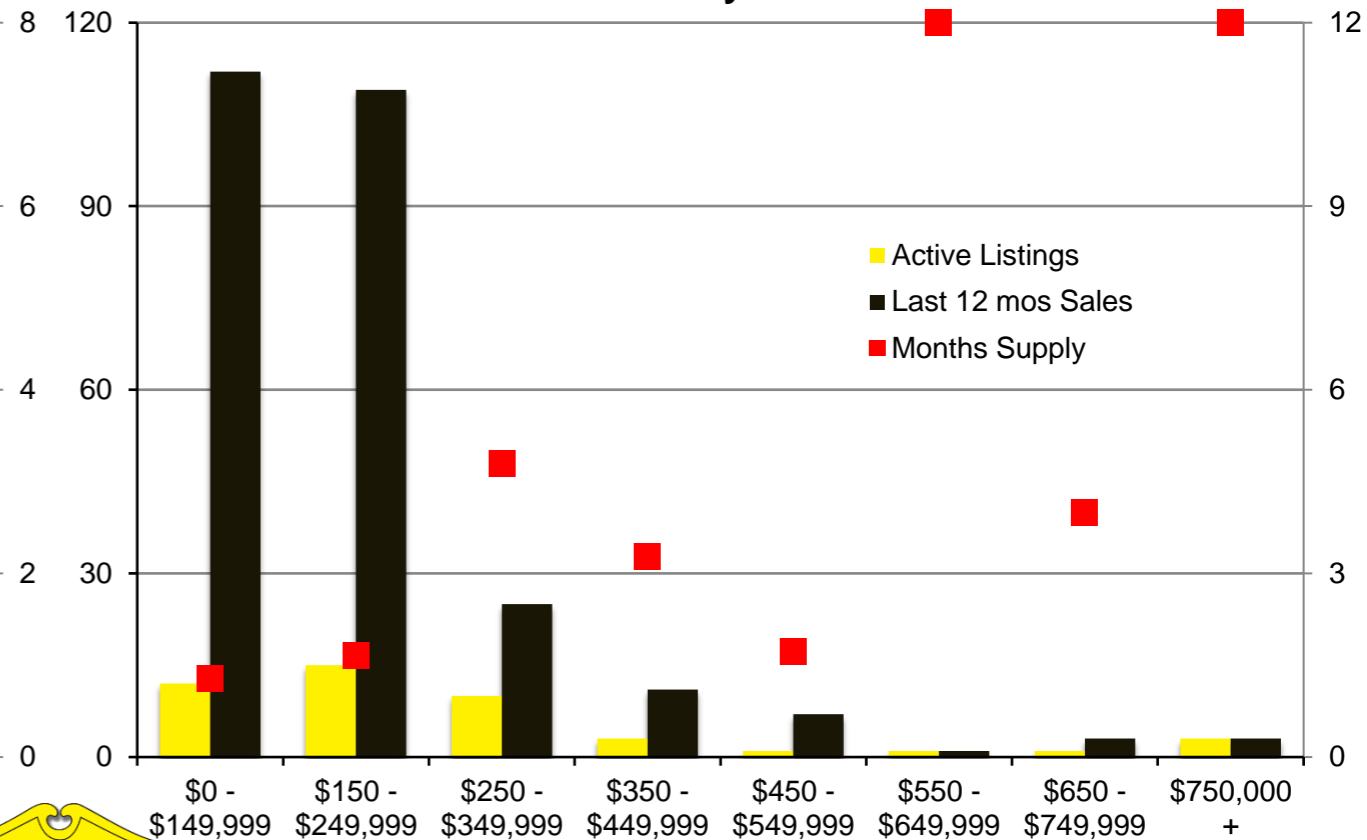

N INDICATORS

OCTOBER 2020

NORTH GEORGIA – OCTOBER 2020

Banks County - October 2020

Barrow County - October 2020

Cherokee County - October 2020

Dawson County - October 2020

Forsyth County - October 2020

Franklin County - October 2020

Gwinnett County - October 2020

Habersham County - October 2020

Hall County - October 2020

Jackson County - October 2020

Lumpkin County - October 2020

Pickens County - October 2020

Rabun County - October 2020

Stephens County - October 2020

Walton County - October 2020

White County - October 2020