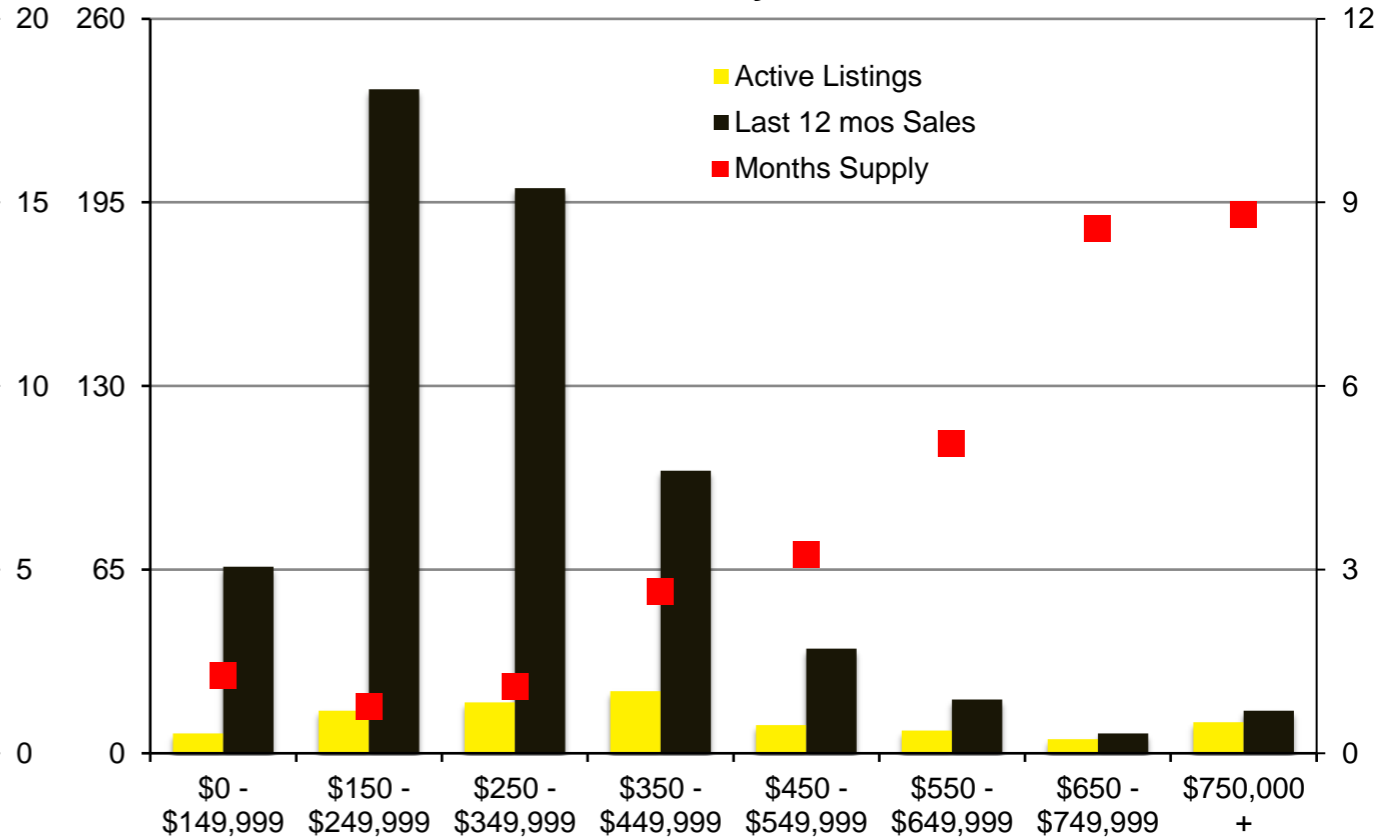

N INDICATORS

OCTOBER 2020

NORTH GEORGIA – OCTOBER 2020

Banks County - October 2020

Barrow County - October 2020

Cherokee County - October 2020

Dawson County - October 2020

Forsyth County - October 2020

Franklin County - October 2020

Gwinnett County - October 2020

Habersham County - October 2020

Hall County - October 2020

Jackson County - October 2020

Lumpkin County - October 2020

Pickens County - October 2020

Rabun County - October 2020

Stephens County - October 2020

Walton County - October 2020

White County - October 2020