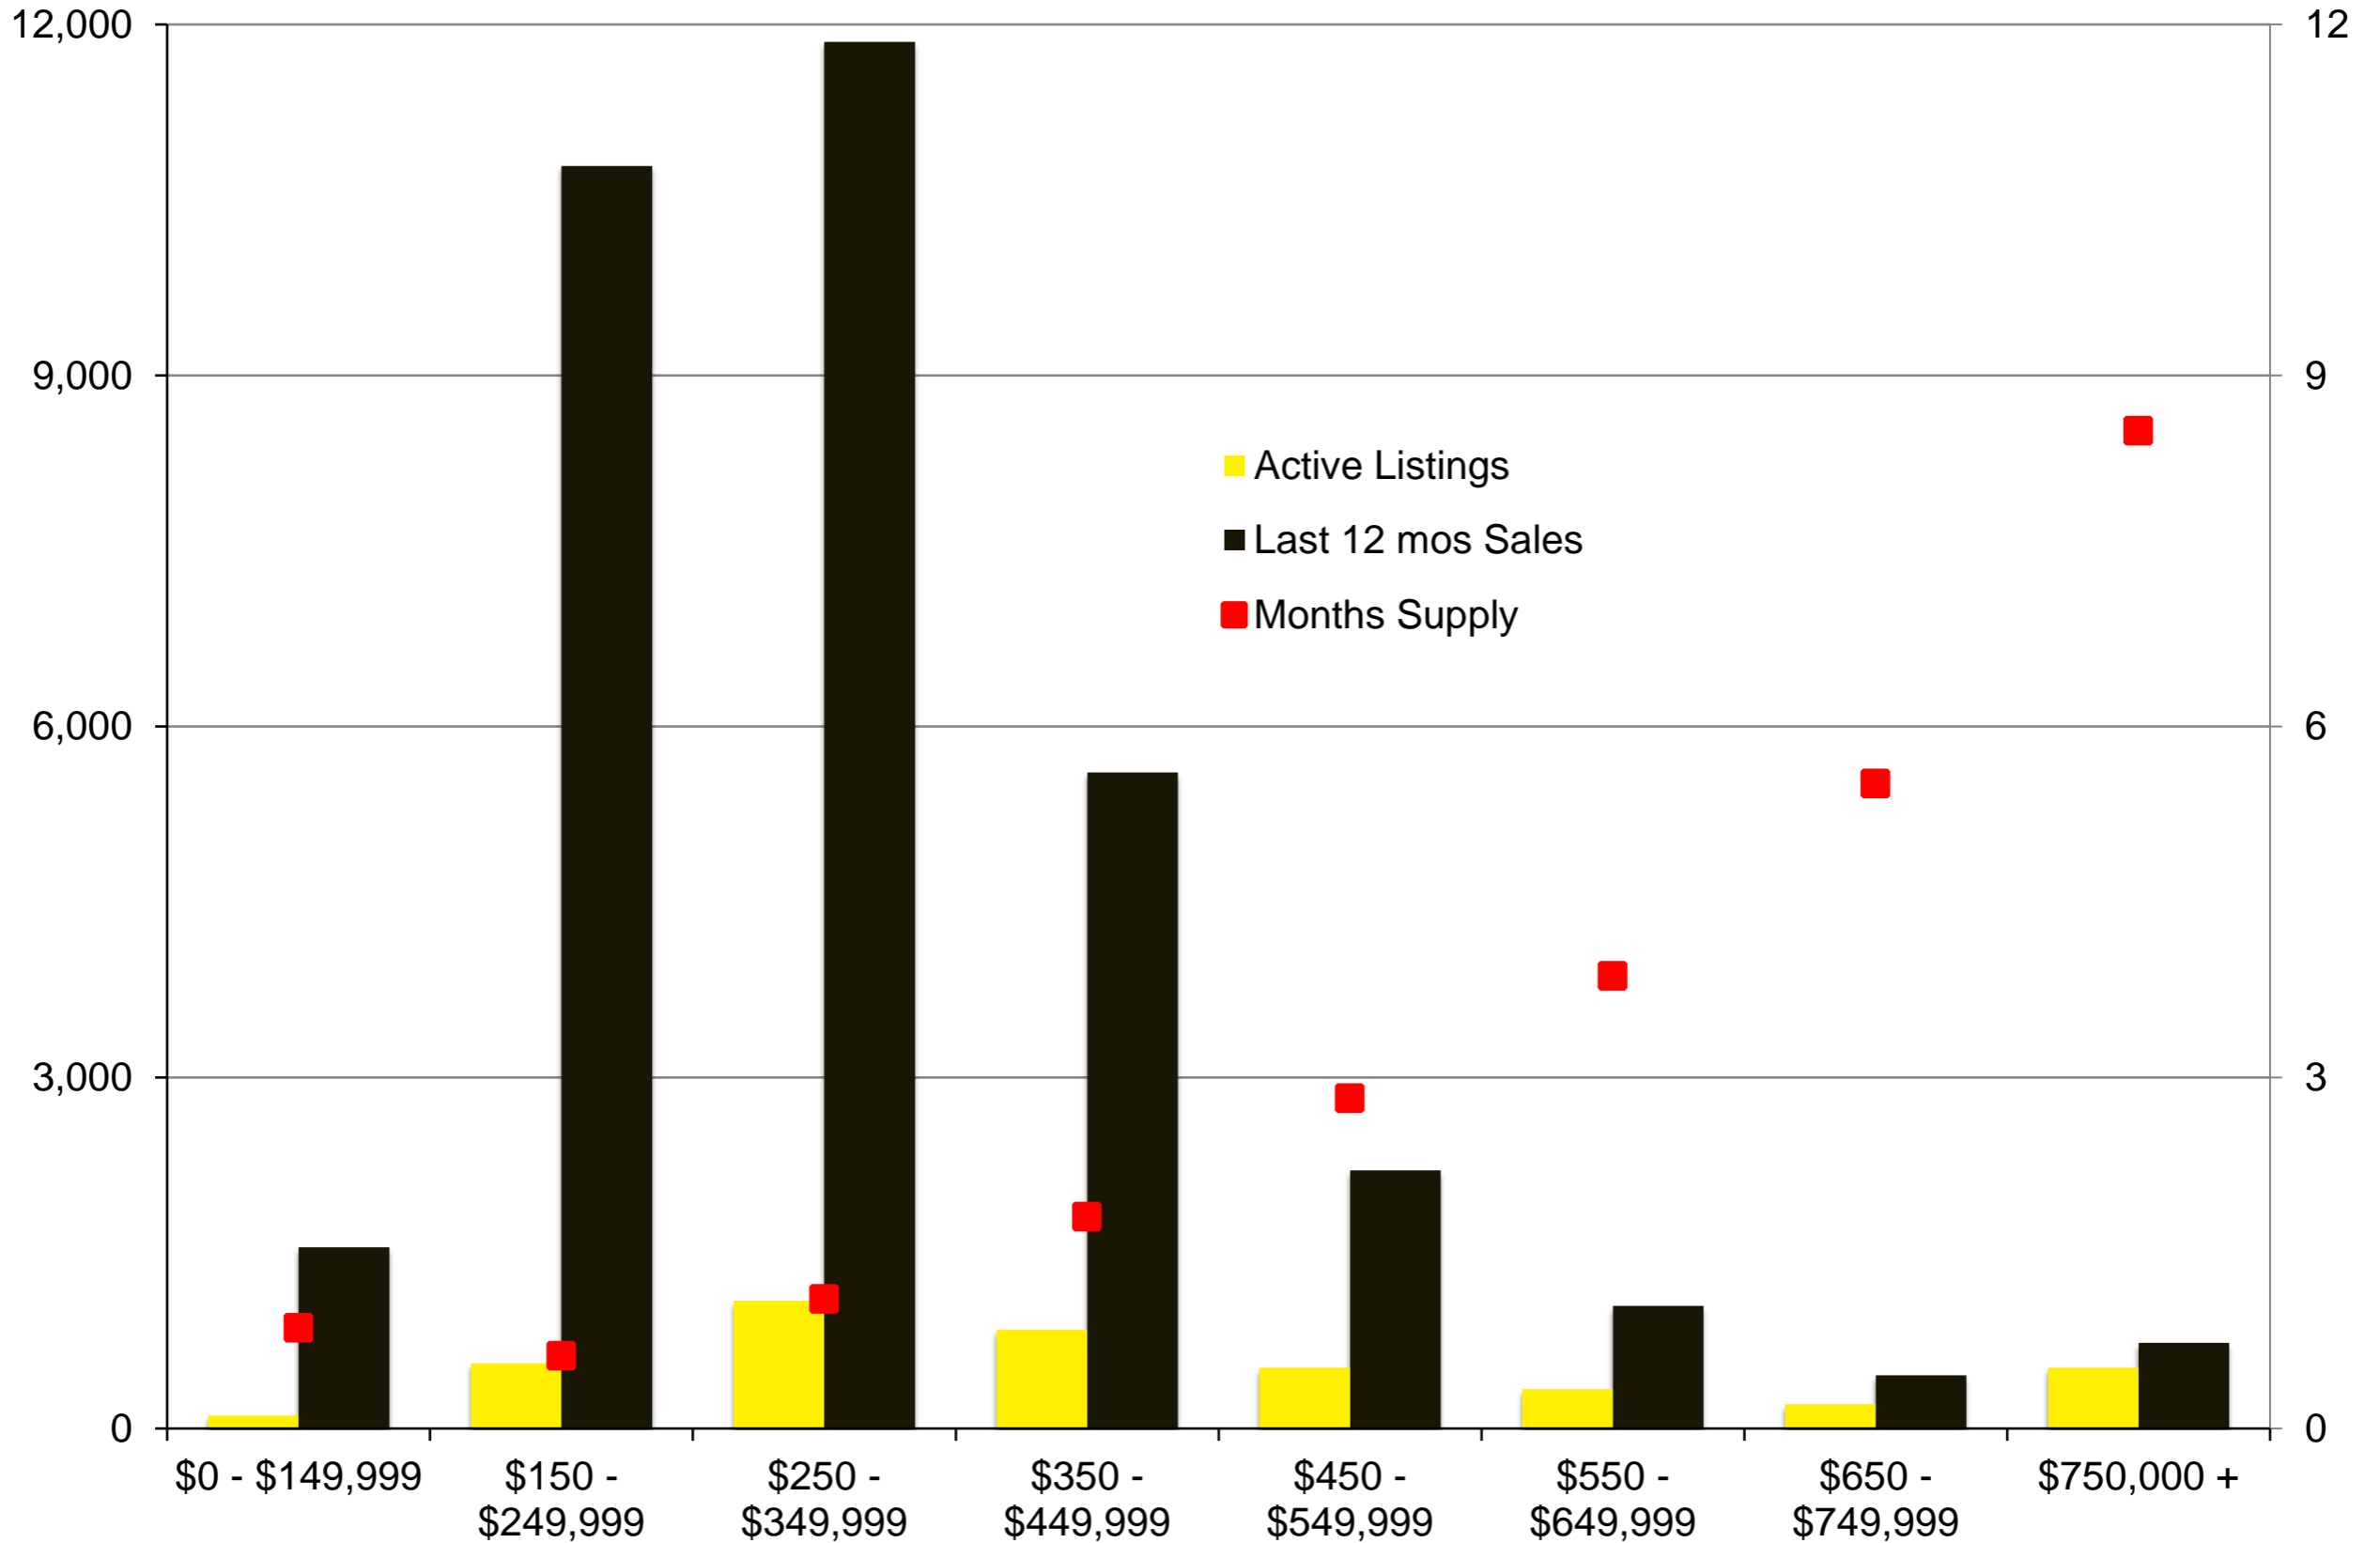

N INDICATORS

OCTOBER 2020

NORTH GEORGIA – OCTOBER 2020

Banks County - October 2020

Barrow County - October 2020

Cherokee County - October 2020

Dawson County - October 2020

Forsyth County - October 2020

Franklin County - October 2020

Gwinnett County - October 2020

Habersham County - October 2020

Hall County - October 2020

Jackson County - October 2020

Lumpkin County - October 2020

Pickens County - October 2020

Rabun County - October 2020

Stephens County - October 2020

Walton County - October 2020

White County - October 2020