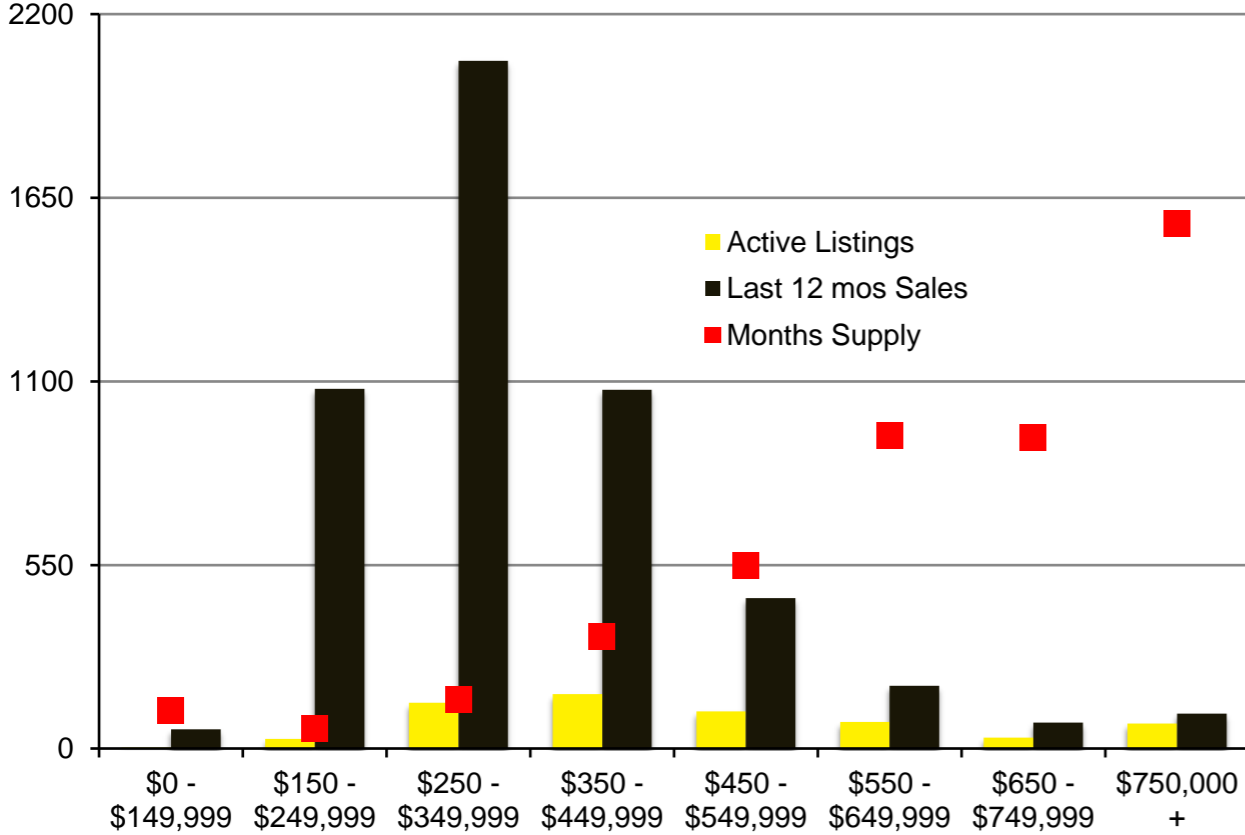

N INDICATORS

OCTOBER 2020

NORTH GEORGIA – OCTOBER 2020

Banks County - October 2020

Barrow County - October 2020

Cherokee County - October 2020

Dawson County - October 2020

Forsyth County - October 2020

Franklin County - October 2020

Gwinnett County - October 2020

Habersham County - October 2020

Hall County - October 2020

Jackson County - October 2020

Lumpkin County - October 2020

Pickens County - October 2020

Rabun County - October 2020

Stephens County - October 2020

Walton County - October 2020

White County - October 2020