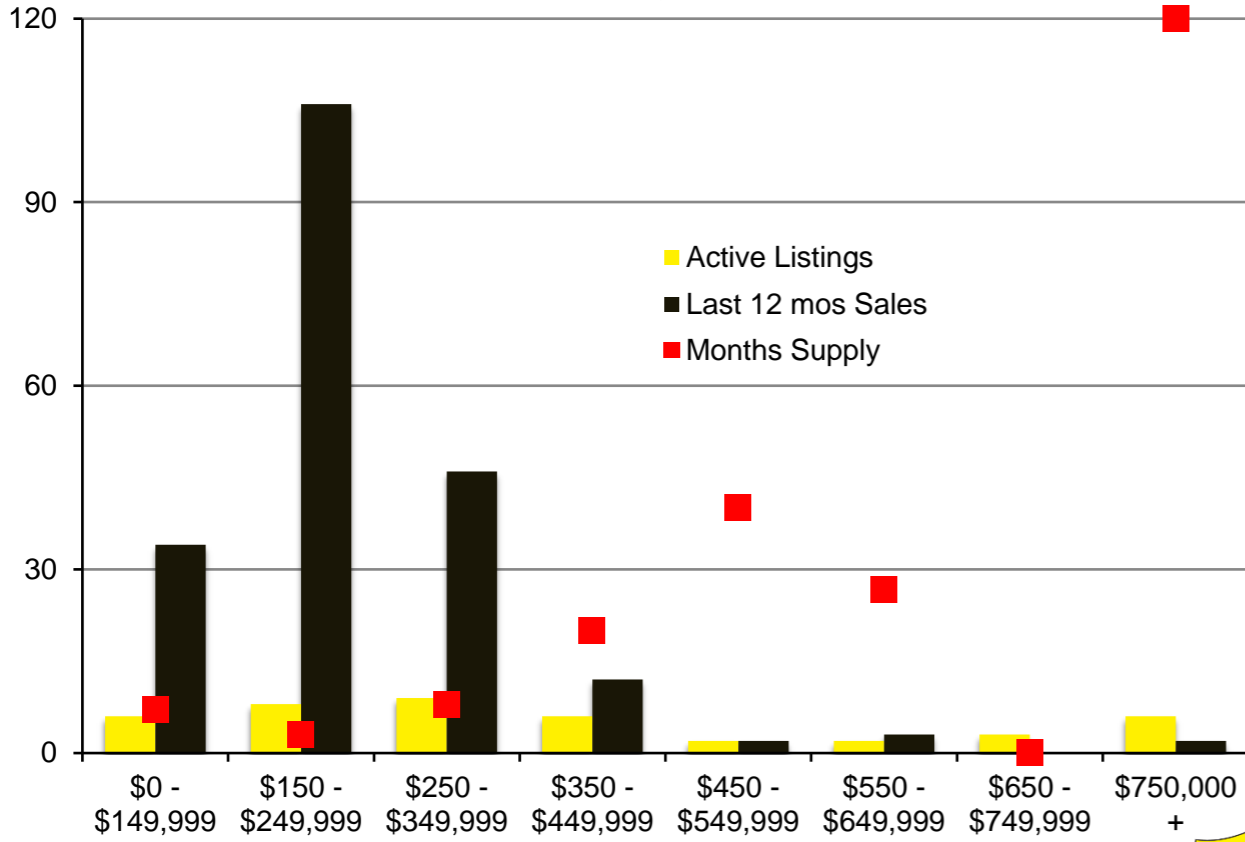

N INDICATORS

OCTOBER 2020

NORTH GEORGIA – OCTOBER 2020

Banks County - October 2020

Barrow County - October 2020

Cherokee County - October 2020

Dawson County - October 2020

Forsyth County - October 2020

Franklin County - October 2020

Gwinnett County - October 2020

Habersham County - October 2020

Hall County - October 2020

Jackson County - October 2020

Lumpkin County - October 2020

Pickens County - October 2020

Rabun County - October 2020

Stephens County - October 2020

Walton County - October 2020

White County - October 2020