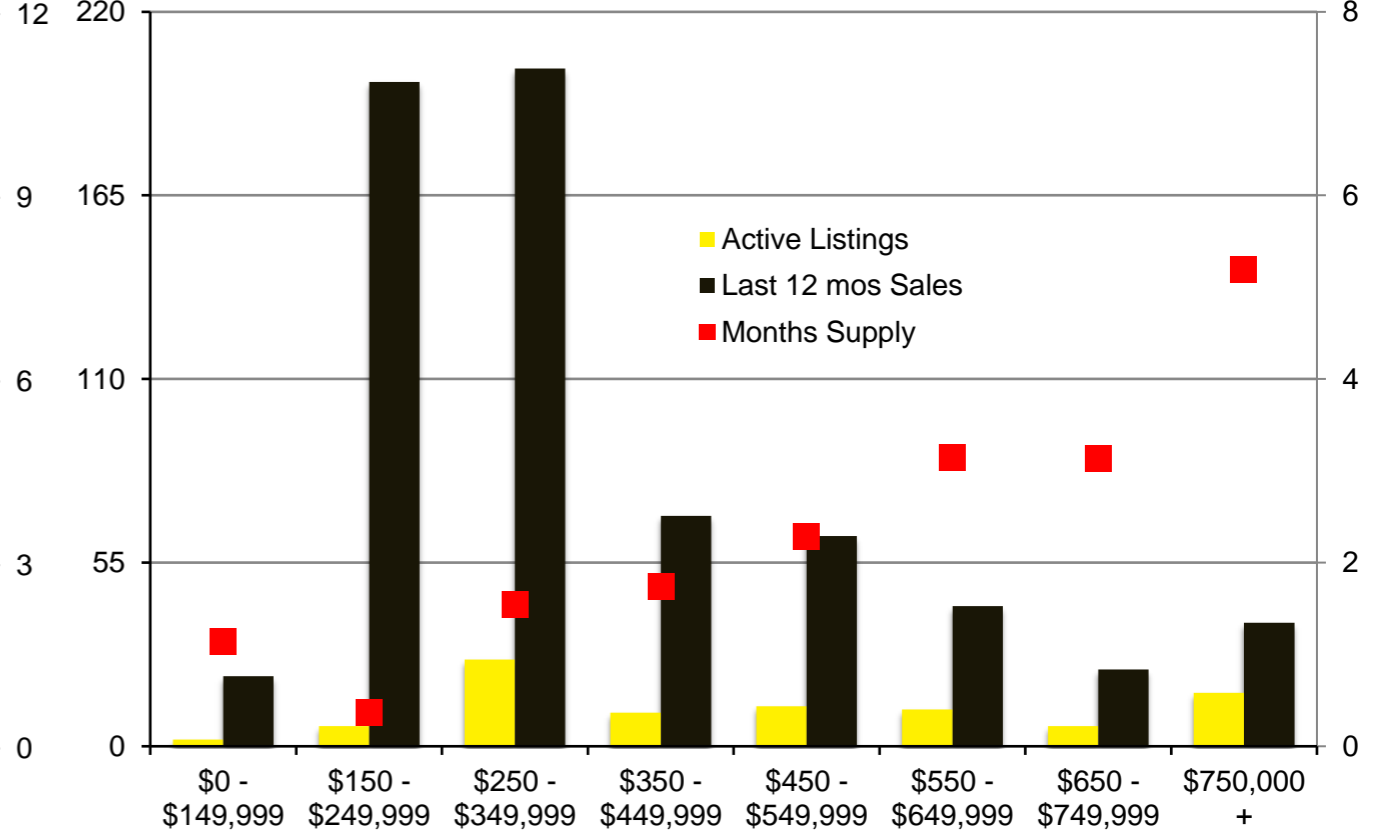

N INDICATORS

OCTOBER 2020

NORTH GEORGIA – OCTOBER 2020

Banks County - October 2020

Barrow County - October 2020

Cherokee County - October 2020

Dawson County - October 2020

Forsyth County - October 2020

Franklin County - October 2020

Gwinnett County - October 2020

Habersham County - October 2020

Hall County - October 2020

Jackson County - October 2020

Lumpkin County - October 2020

Pickens County - October 2020

Rabun County - October 2020

Stephens County - October 2020

Walton County - October 2020

White County - October 2020