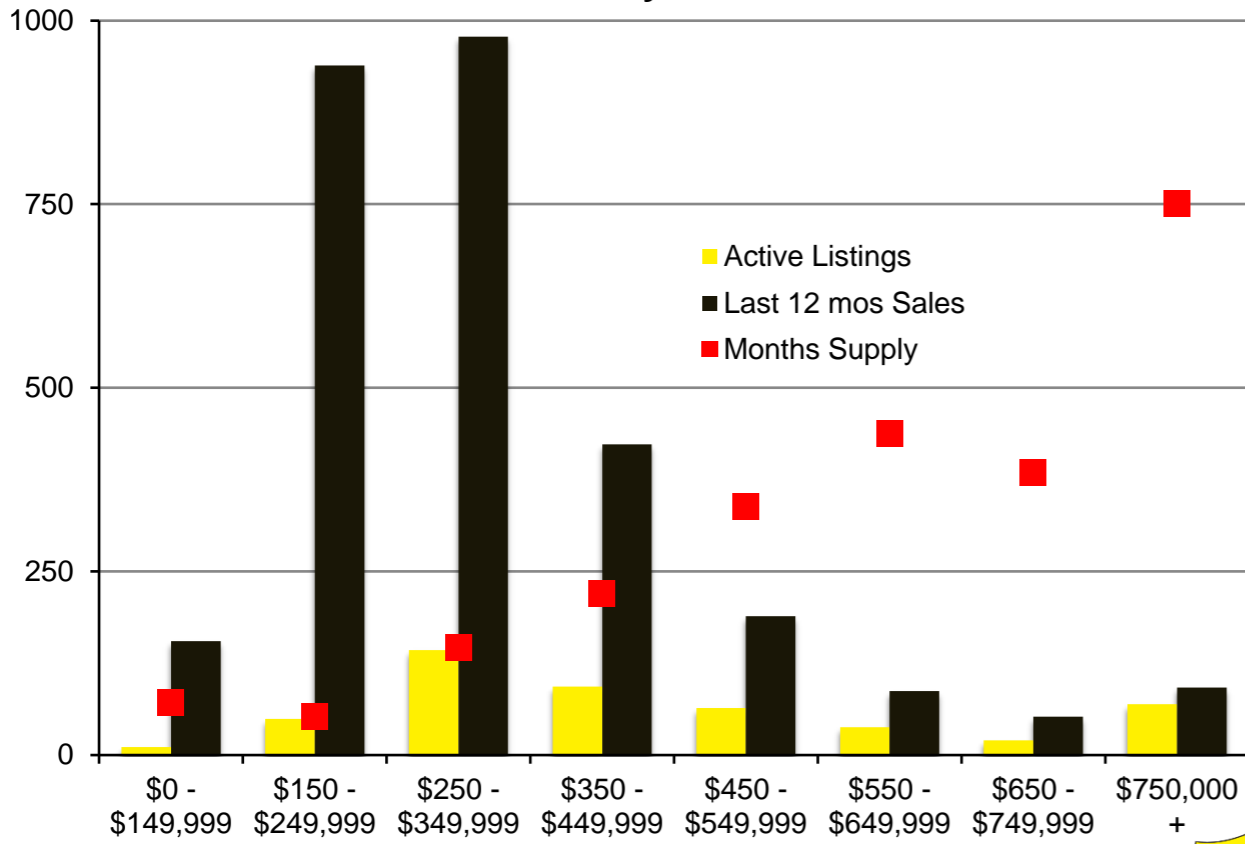

N INDICATORS

OCTOBER 2020

NORTH GEORGIA – OCTOBER 2020

Banks County - October 2020

Barrow County - October 2020

Cherokee County - October 2020

Dawson County - October 2020

Forsyth County - October 2020

Franklin County - October 2020

Gwinnett County - October 2020

Habersham County - October 2020

Hall County - October 2020

Jackson County - October 2020

Lumpkin County - October 2020

Pickens County - October 2020

Rabun County - October 2020

Stephens County - October 2020

Walton County - October 2020

White County - October 2020