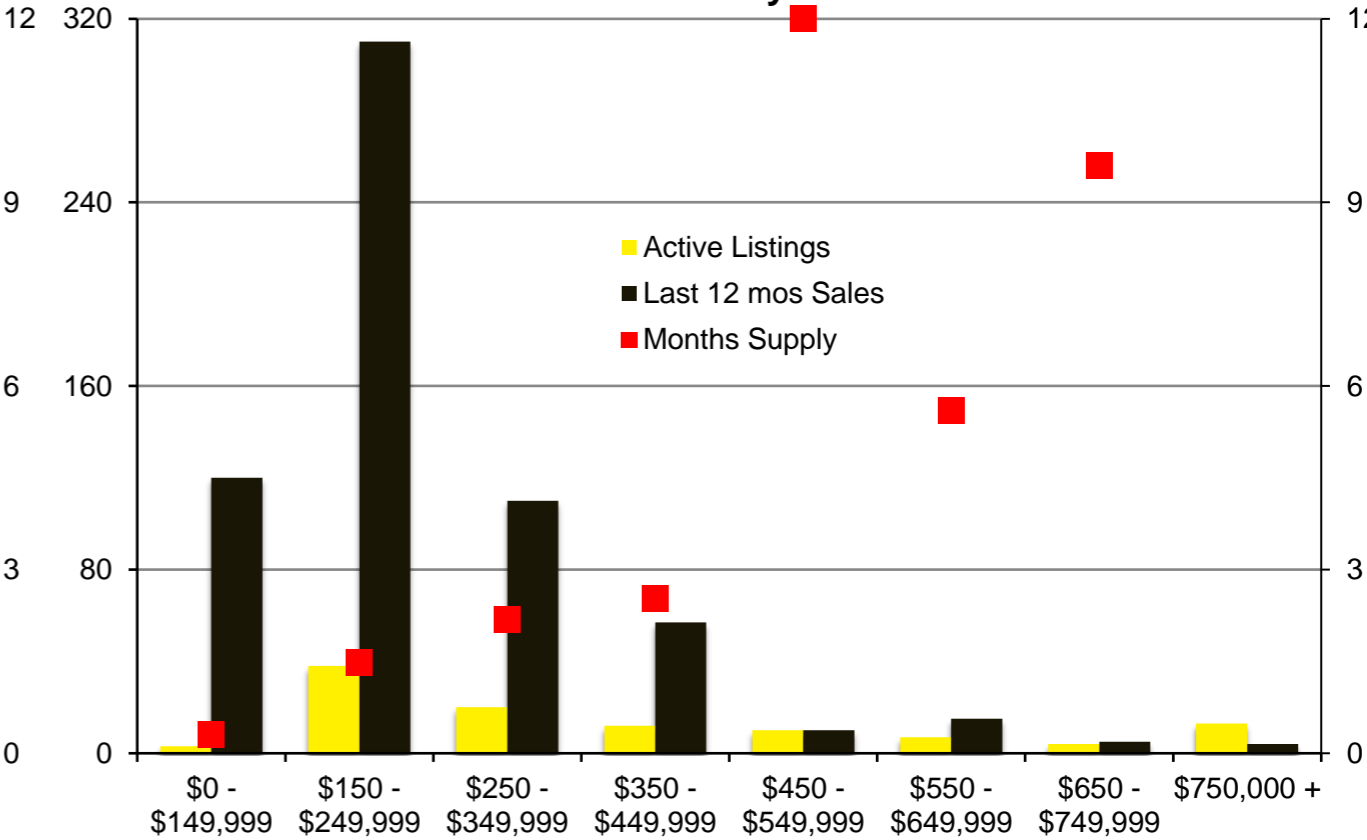

N INDICATORS

OCTOBER 2020

NORTH GEORGIA – OCTOBER 2020

Banks County - October 2020

Barrow County - October 2020

Cherokee County - October 2020

Dawson County - October 2020

Forsyth County - October 2020

Franklin County - October 2020

Gwinnett County - October 2020

Habersham County - October 2020

Hall County - October 2020

Jackson County - October 2020

Lumpkin County - October 2020

Pickens County - October 2020

Rabun County - October 2020

Stephens County - October 2020

Walton County - October 2020

White County - October 2020