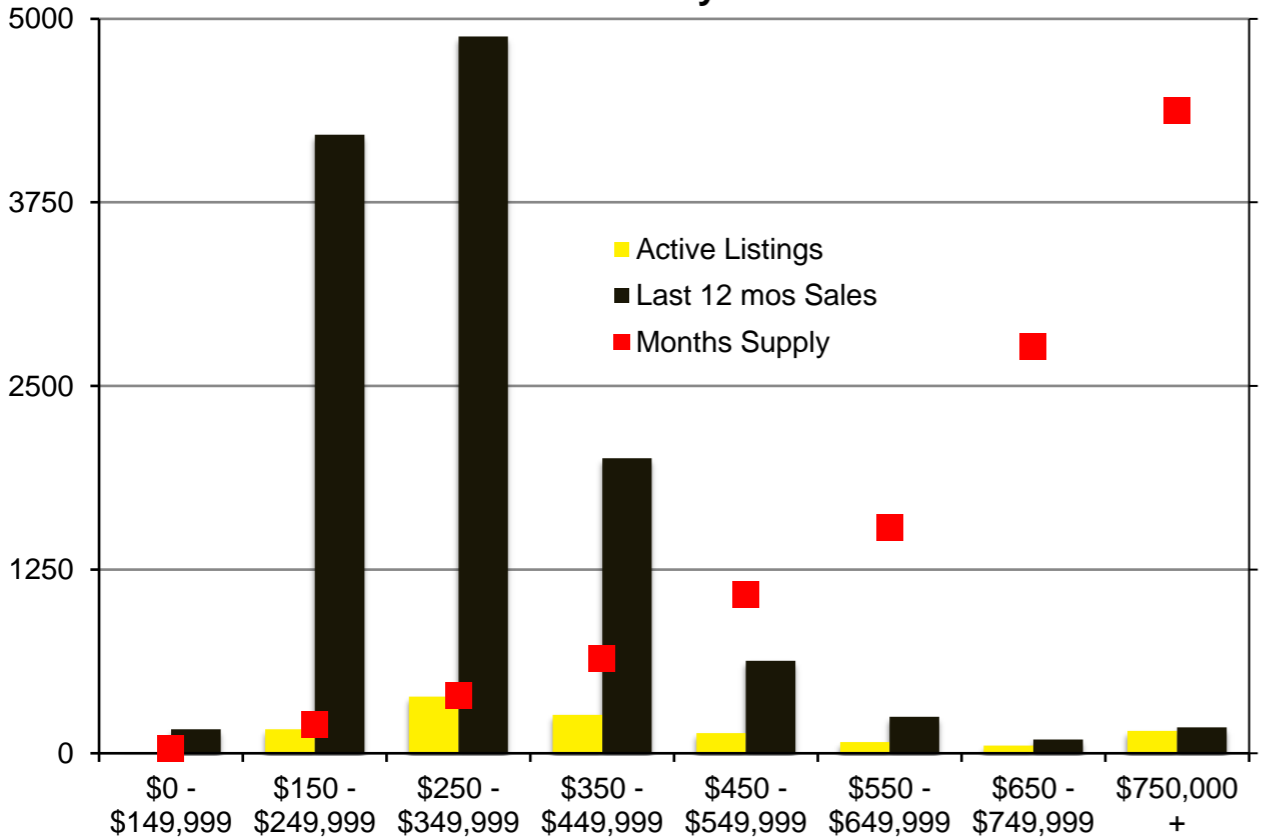

N INDICATORS

OCTOBER 2020

NORTH GEORGIA – OCTOBER 2020

Banks County - October 2020

Barrow County - October 2020

Cherokee County - October 2020

Dawson County - October 2020

Forsyth County - October 2020

Franklin County - October 2020

Gwinnett County - October 2020

Habersham County - October 2020

Hall County - October 2020

Jackson County - October 2020

Lumpkin County - October 2020

Pickens County - October 2020

Rabun County - October 2020

Stephens County - October 2020

Walton County - October 2020

White County - October 2020