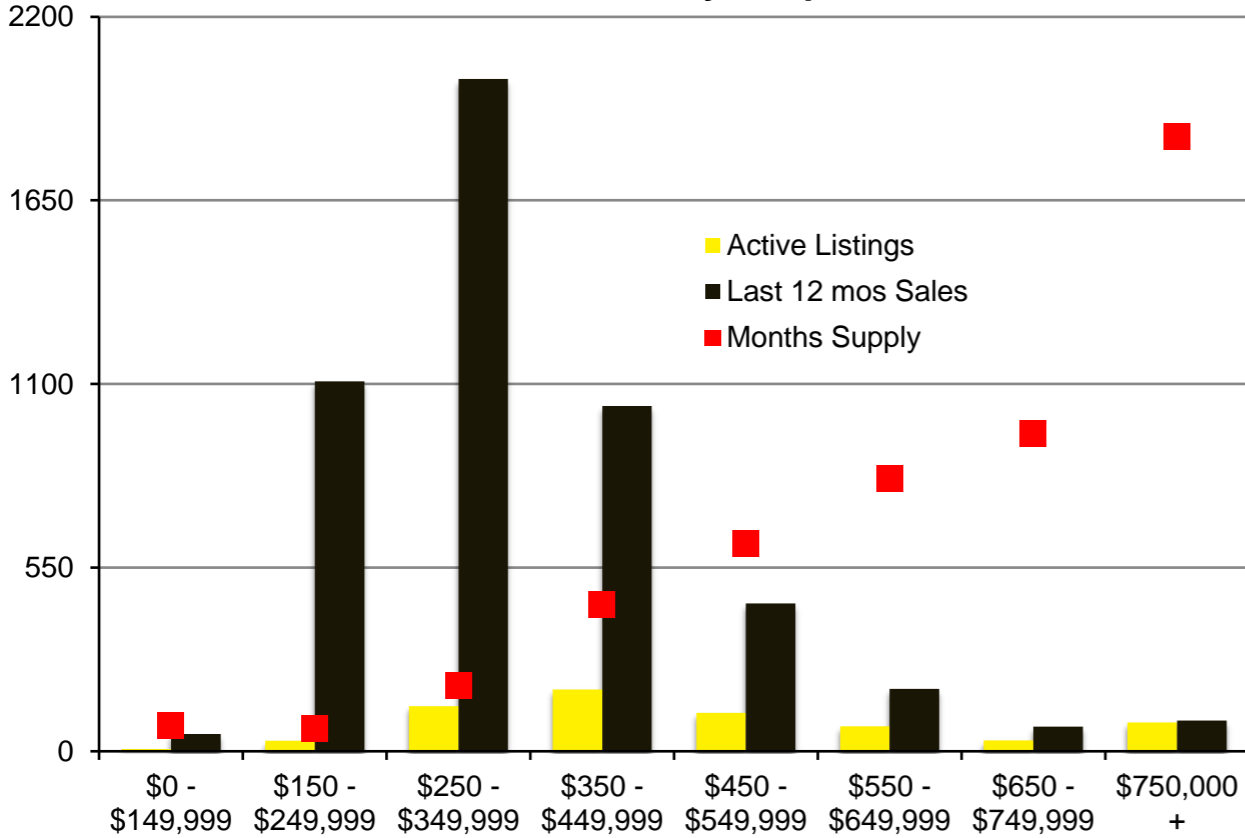

N INDICATORS

SEPTEMBER 2020

NORTH GEORGIA – SEPTEMBER 2020

Banks County - September 2020

Barrow County - September 2020

Cherokee County - September 2020

Dawson County - September 2020

Forsyth County - September 2020

Franklin County - September 2020

Gwinnett County - September 2020

Habersham County - September 2020

Hall County - September 2020

Jackson County - September 2020

Lumpkin County - September 2020

Pickens County - September 2020

Rabun County - September 2020

Stephens County - September 2020

Walton County - September 2020

White County - September 2020