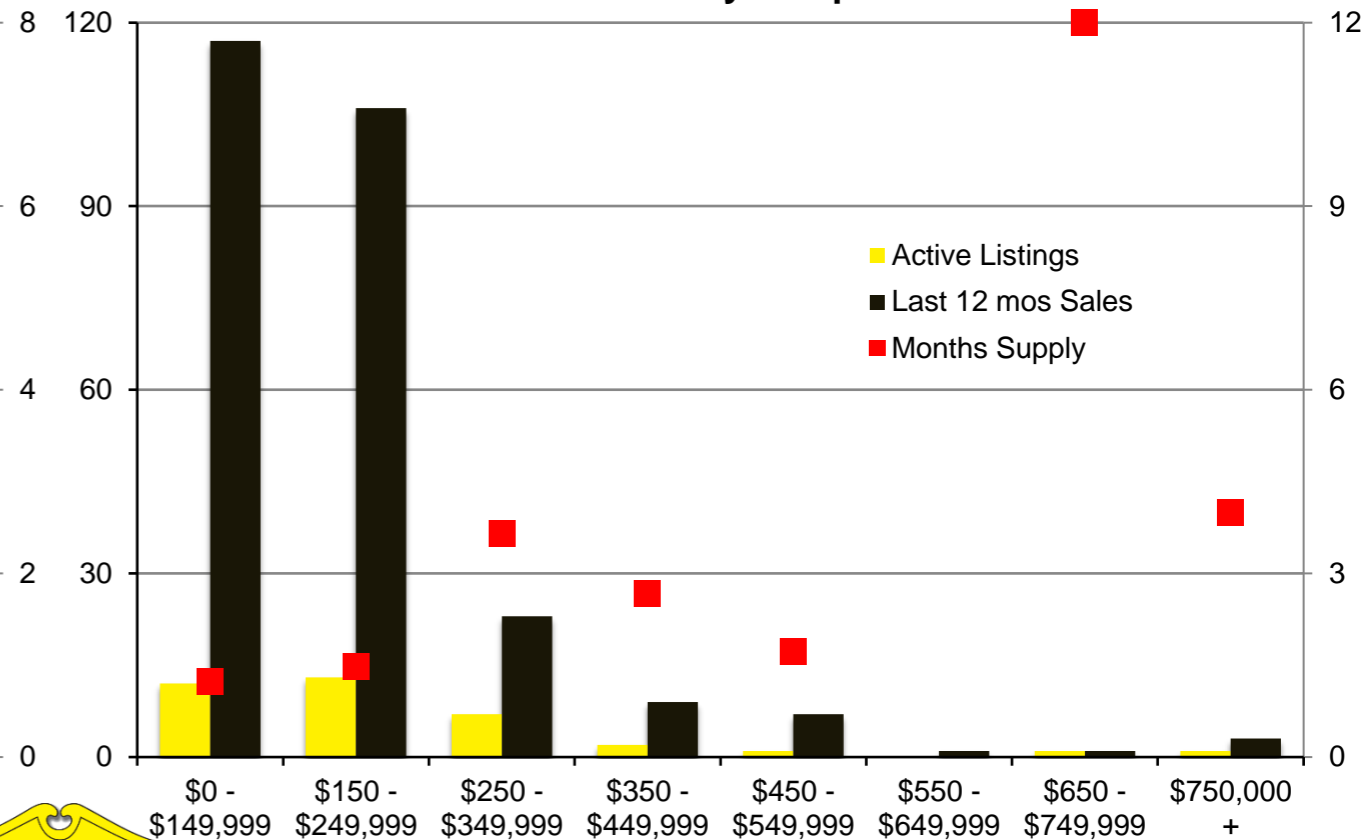

N INDICATORS

SEPTEMBER 2020

NORTH GEORGIA – SEPTEMBER 2020

Banks County - September 2020

Barrow County - September 2020

Cherokee County - September 2020

Dawson County - September 2020

Forsyth County - September 2020

Franklin County - September 2020

Gwinnett County - September 2020

Habersham County - September 2020

Hall County - September 2020

Jackson County - September 2020

Lumpkin County - September 2020

Pickens County - September 2020

Rabun County - September 2020

Stephens County - September 2020

Walton County - September 2020

White County - September 2020