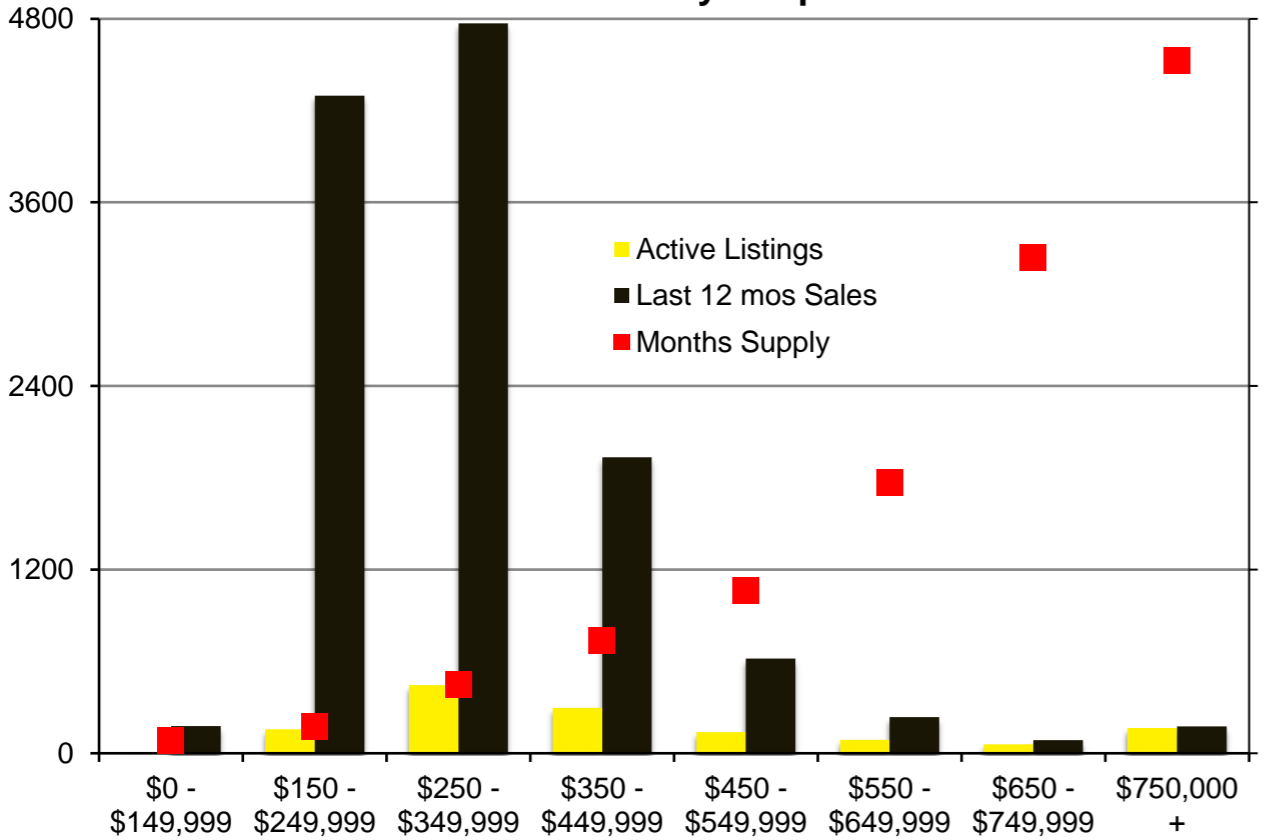

N INDICATORS

SEPTEMBER 2020

NORTH GEORGIA – SEPTEMBER 2020

Banks County - September 2020

Barrow County - September 2020

Cherokee County - September 2020

Dawson County - September 2020

Forsyth County - September 2020

Franklin County - September 2020

Gwinnett County - September 2020

Habersham County - September 2020

Hall County - September 2020

Jackson County - September 2020

Lumpkin County - September 2020

Pickens County - September 2020

Rabun County - September 2020

Stephens County - September 2020

Walton County - September 2020

White County - September 2020