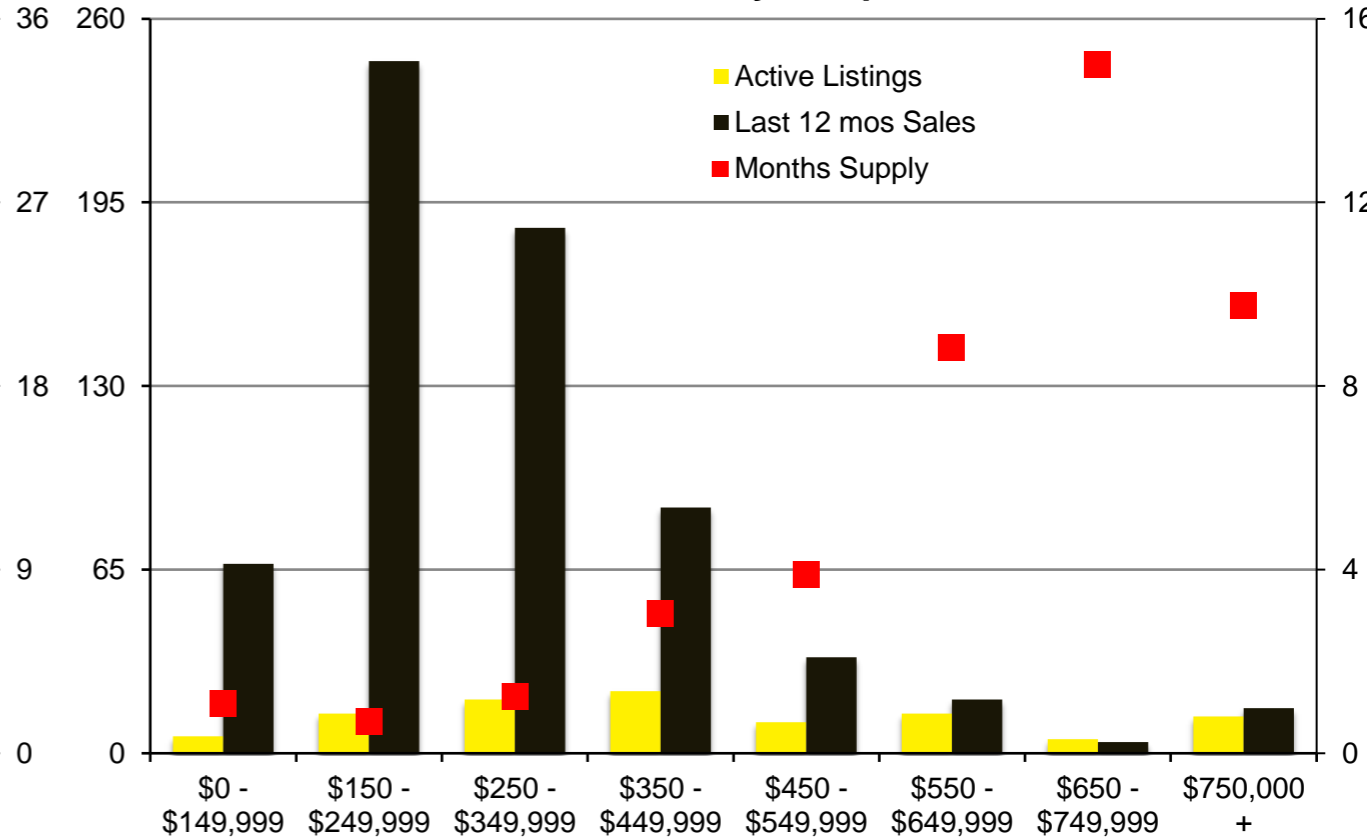

N INDICATORS

SEPTEMBER 2020

NORTH GEORGIA – SEPTEMBER 2020

Banks County - September 2020

Barrow County - September 2020

Cherokee County - September 2020

Dawson County - September 2020

Forsyth County - September 2020

Franklin County - September 2020

Gwinnett County - September 2020

Habersham County - September 2020

Hall County - September 2020

Jackson County - September 2020

Lumpkin County - September 2020

Pickens County - September 2020

Rabun County - September 2020

Stephens County - September 2020

Walton County - September 2020

White County - September 2020