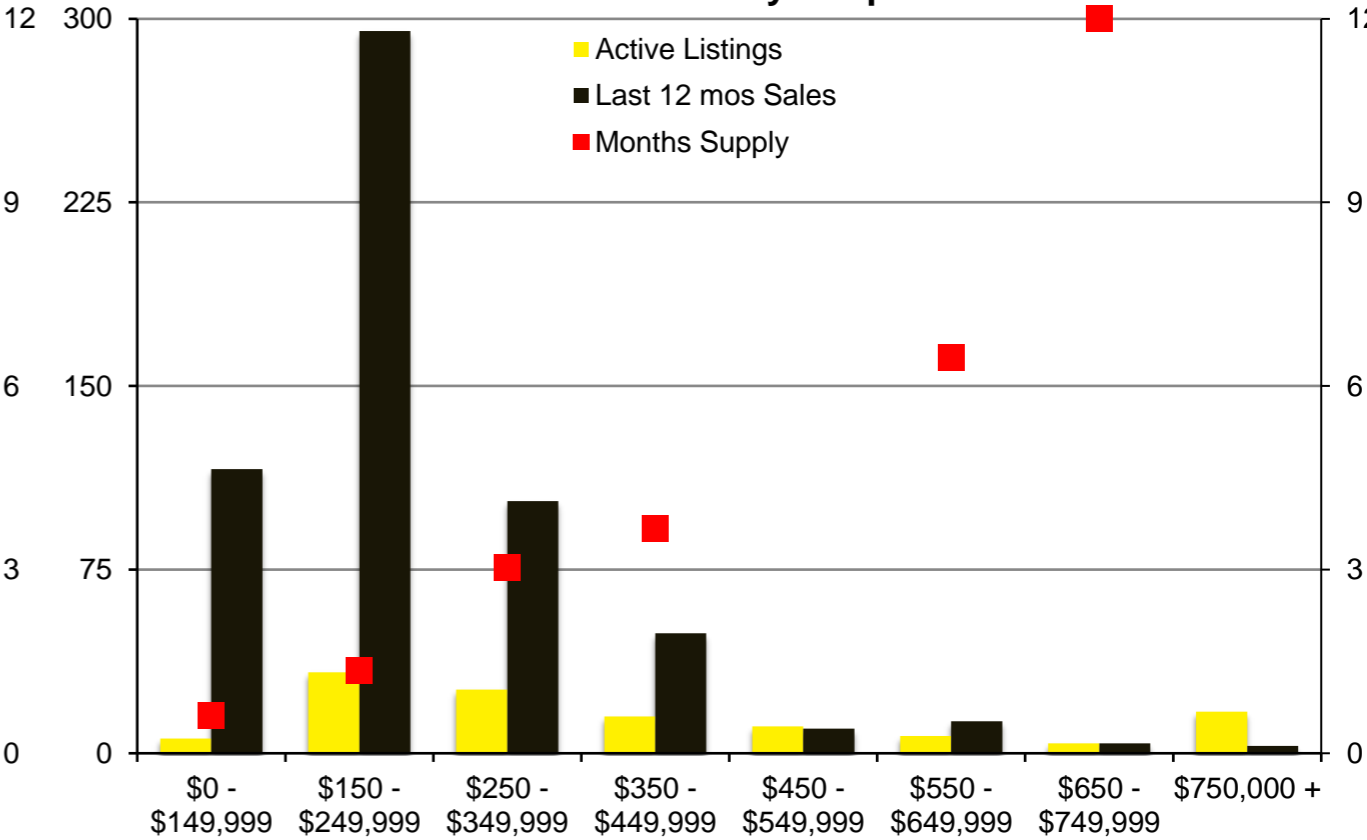

N INDICATORS

SEPTEMBER 2020

NORTH GEORGIA – SEPTEMBER 2020

Banks County - September 2020

Barrow County - September 2020

Cherokee County - September 2020

Dawson County - September 2020

Forsyth County - September 2020

Franklin County - September 2020

Gwinnett County - September 2020

Habersham County - September 2020

Hall County - September 2020

Jackson County - September 2020

Lumpkin County - September 2020

Pickens County - September 2020

Rabun County - September 2020

Stephens County - September 2020

Walton County - September 2020

White County - September 2020