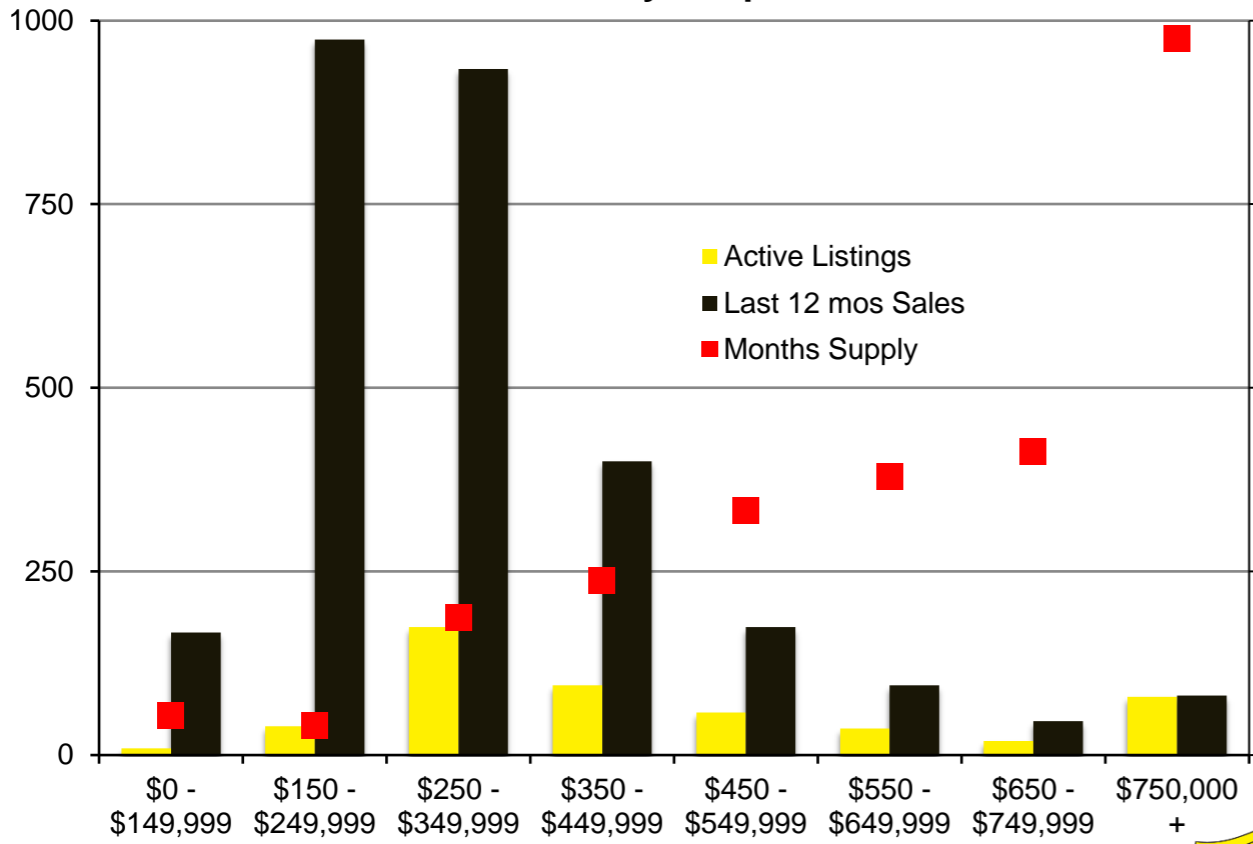

N INDICATORS

SEPTEMBER 2020

NORTH GEORGIA – SEPTEMBER 2020

Banks County - September 2020

Barrow County - September 2020

Cherokee County - September 2020

Dawson County - September 2020

Forsyth County - September 2020

Franklin County - September 2020

Gwinnett County - September 2020

Habersham County - September 2020

Hall County - September 2020

Jackson County - September 2020

Lumpkin County - September 2020

Pickens County - September 2020

Rabun County - September 2020

Stephens County - September 2020

Walton County - September 2020

White County - September 2020