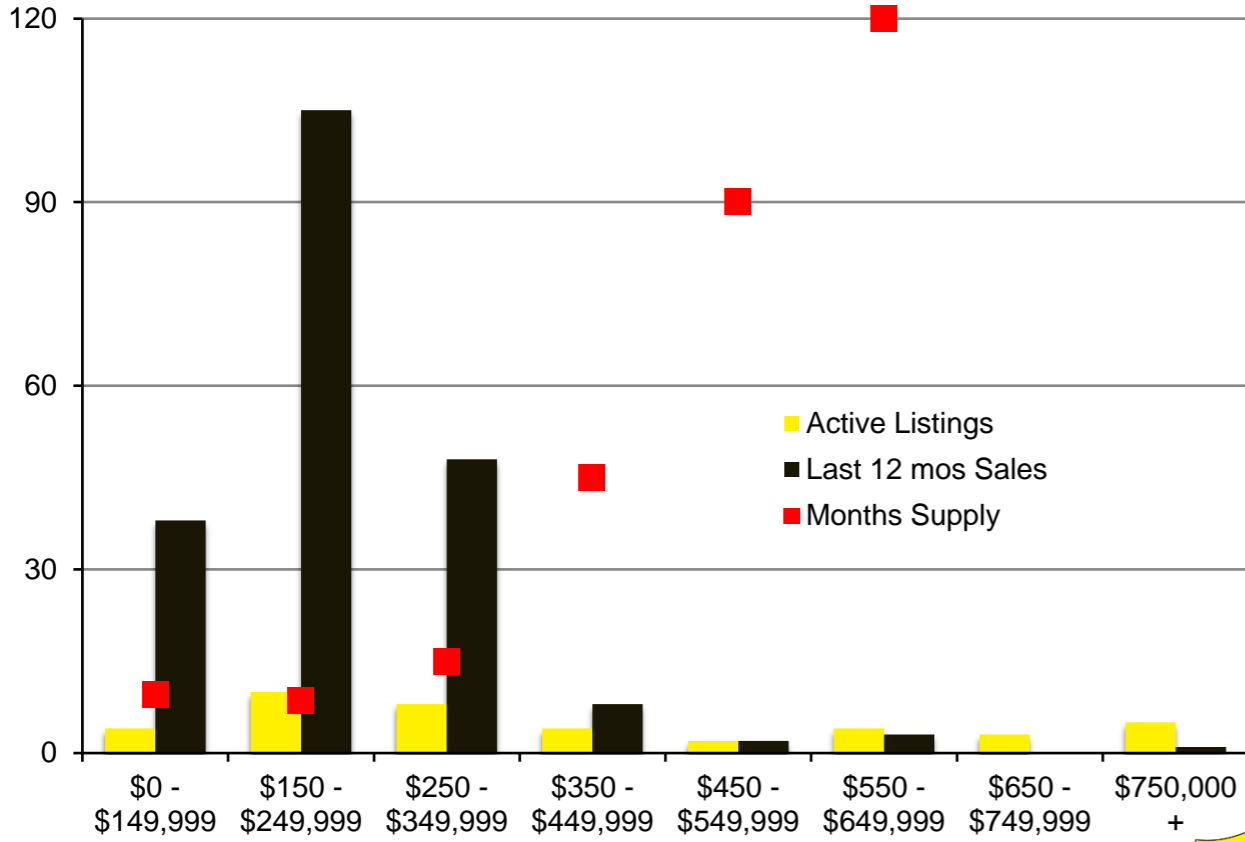

N INDICATORS

SEPTEMBER 2020

NORTH GEORGIA – SEPTEMBER 2020

Banks County - September 2020

Barrow County - September 2020

Cherokee County - September 2020

Dawson County - September 2020

Forsyth County - September 2020

Franklin County - September 2020

Gwinnett County - September 2020

Habersham County - September 2020

Hall County - September 2020

Jackson County - September 2020

Lumpkin County - September 2020

Pickens County - September 2020

Rabun County - September 2020

Stephens County - September 2020

Walton County - September 2020

White County - September 2020