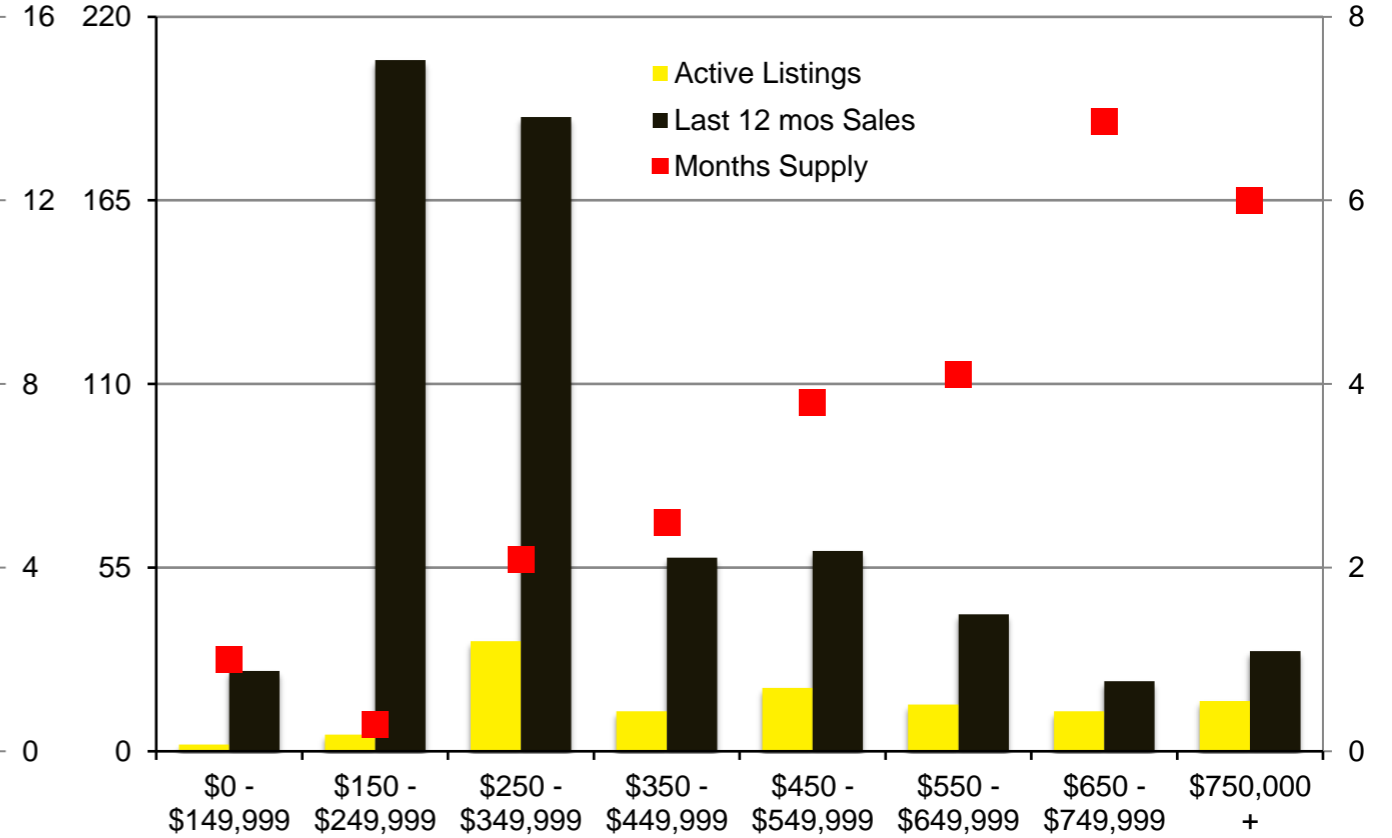

N INDICATORS

SEPTEMBER 2020

NORTH GEORGIA – SEPTEMBER 2020

Banks County - September 2020

Barrow County - September 2020

Cherokee County - September 2020

Dawson County - September 2020

Forsyth County - September 2020

Franklin County - September 2020

Gwinnett County - September 2020

Habersham County - September 2020

Hall County - September 2020

Jackson County - September 2020

Lumpkin County - September 2020

Pickens County - September 2020

Rabun County - September 2020

Stephens County - September 2020

Walton County - September 2020

White County - September 2020