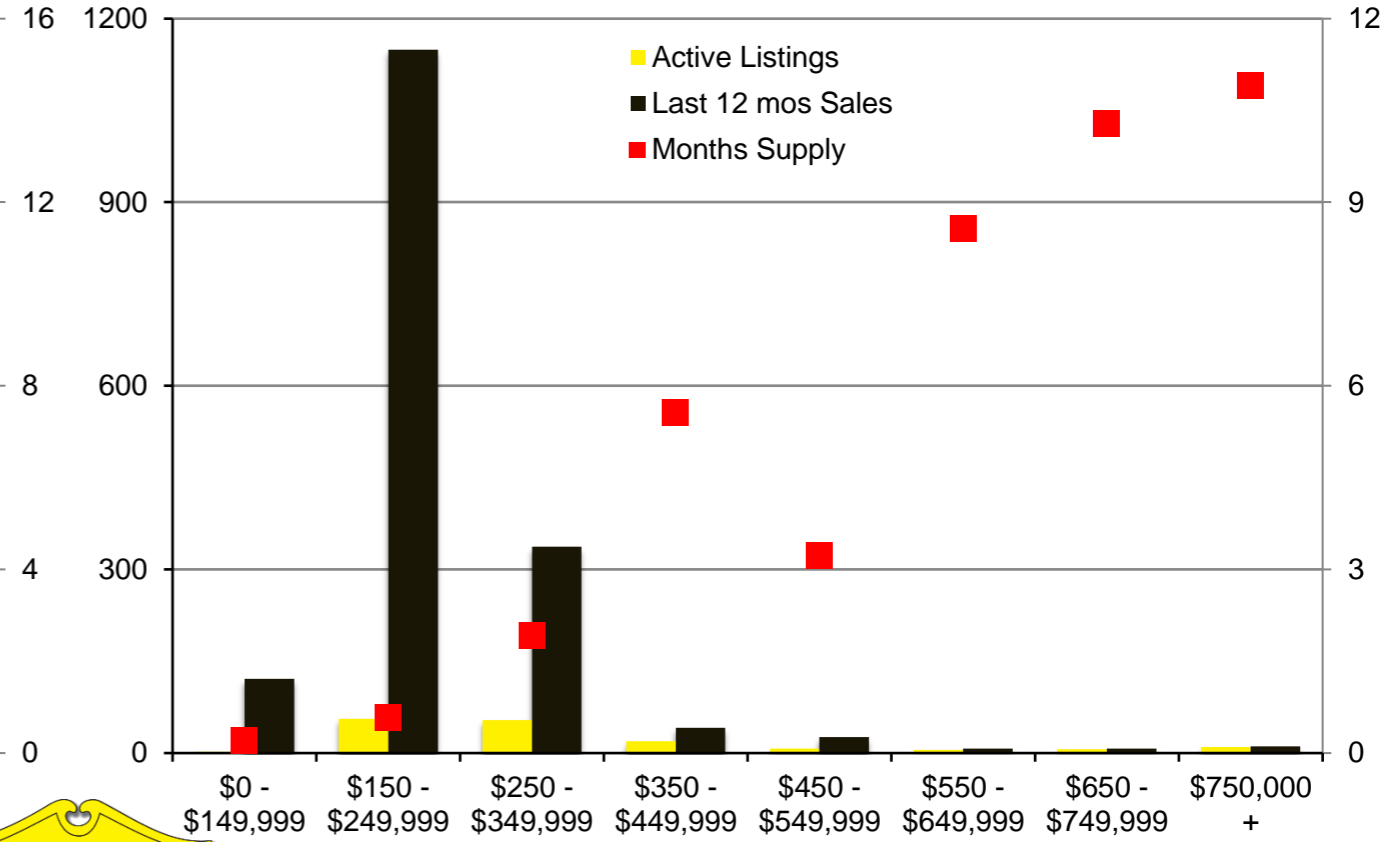

N INDICATORS

SEPTEMBER 2020

NORTH GEORGIA – SEPTEMBER 2020

Banks County - September 2020

Barrow County - September 2020

Cherokee County - September 2020

Dawson County - September 2020

Forsyth County - September 2020

Franklin County - September 2020

Gwinnett County - September 2020

Habersham County - September 2020

Hall County - September 2020

Jackson County - September 2020

Lumpkin County - September 2020

Pickens County - September 2020

Rabun County - September 2020

Stephens County - September 2020

Walton County - September 2020

White County - September 2020