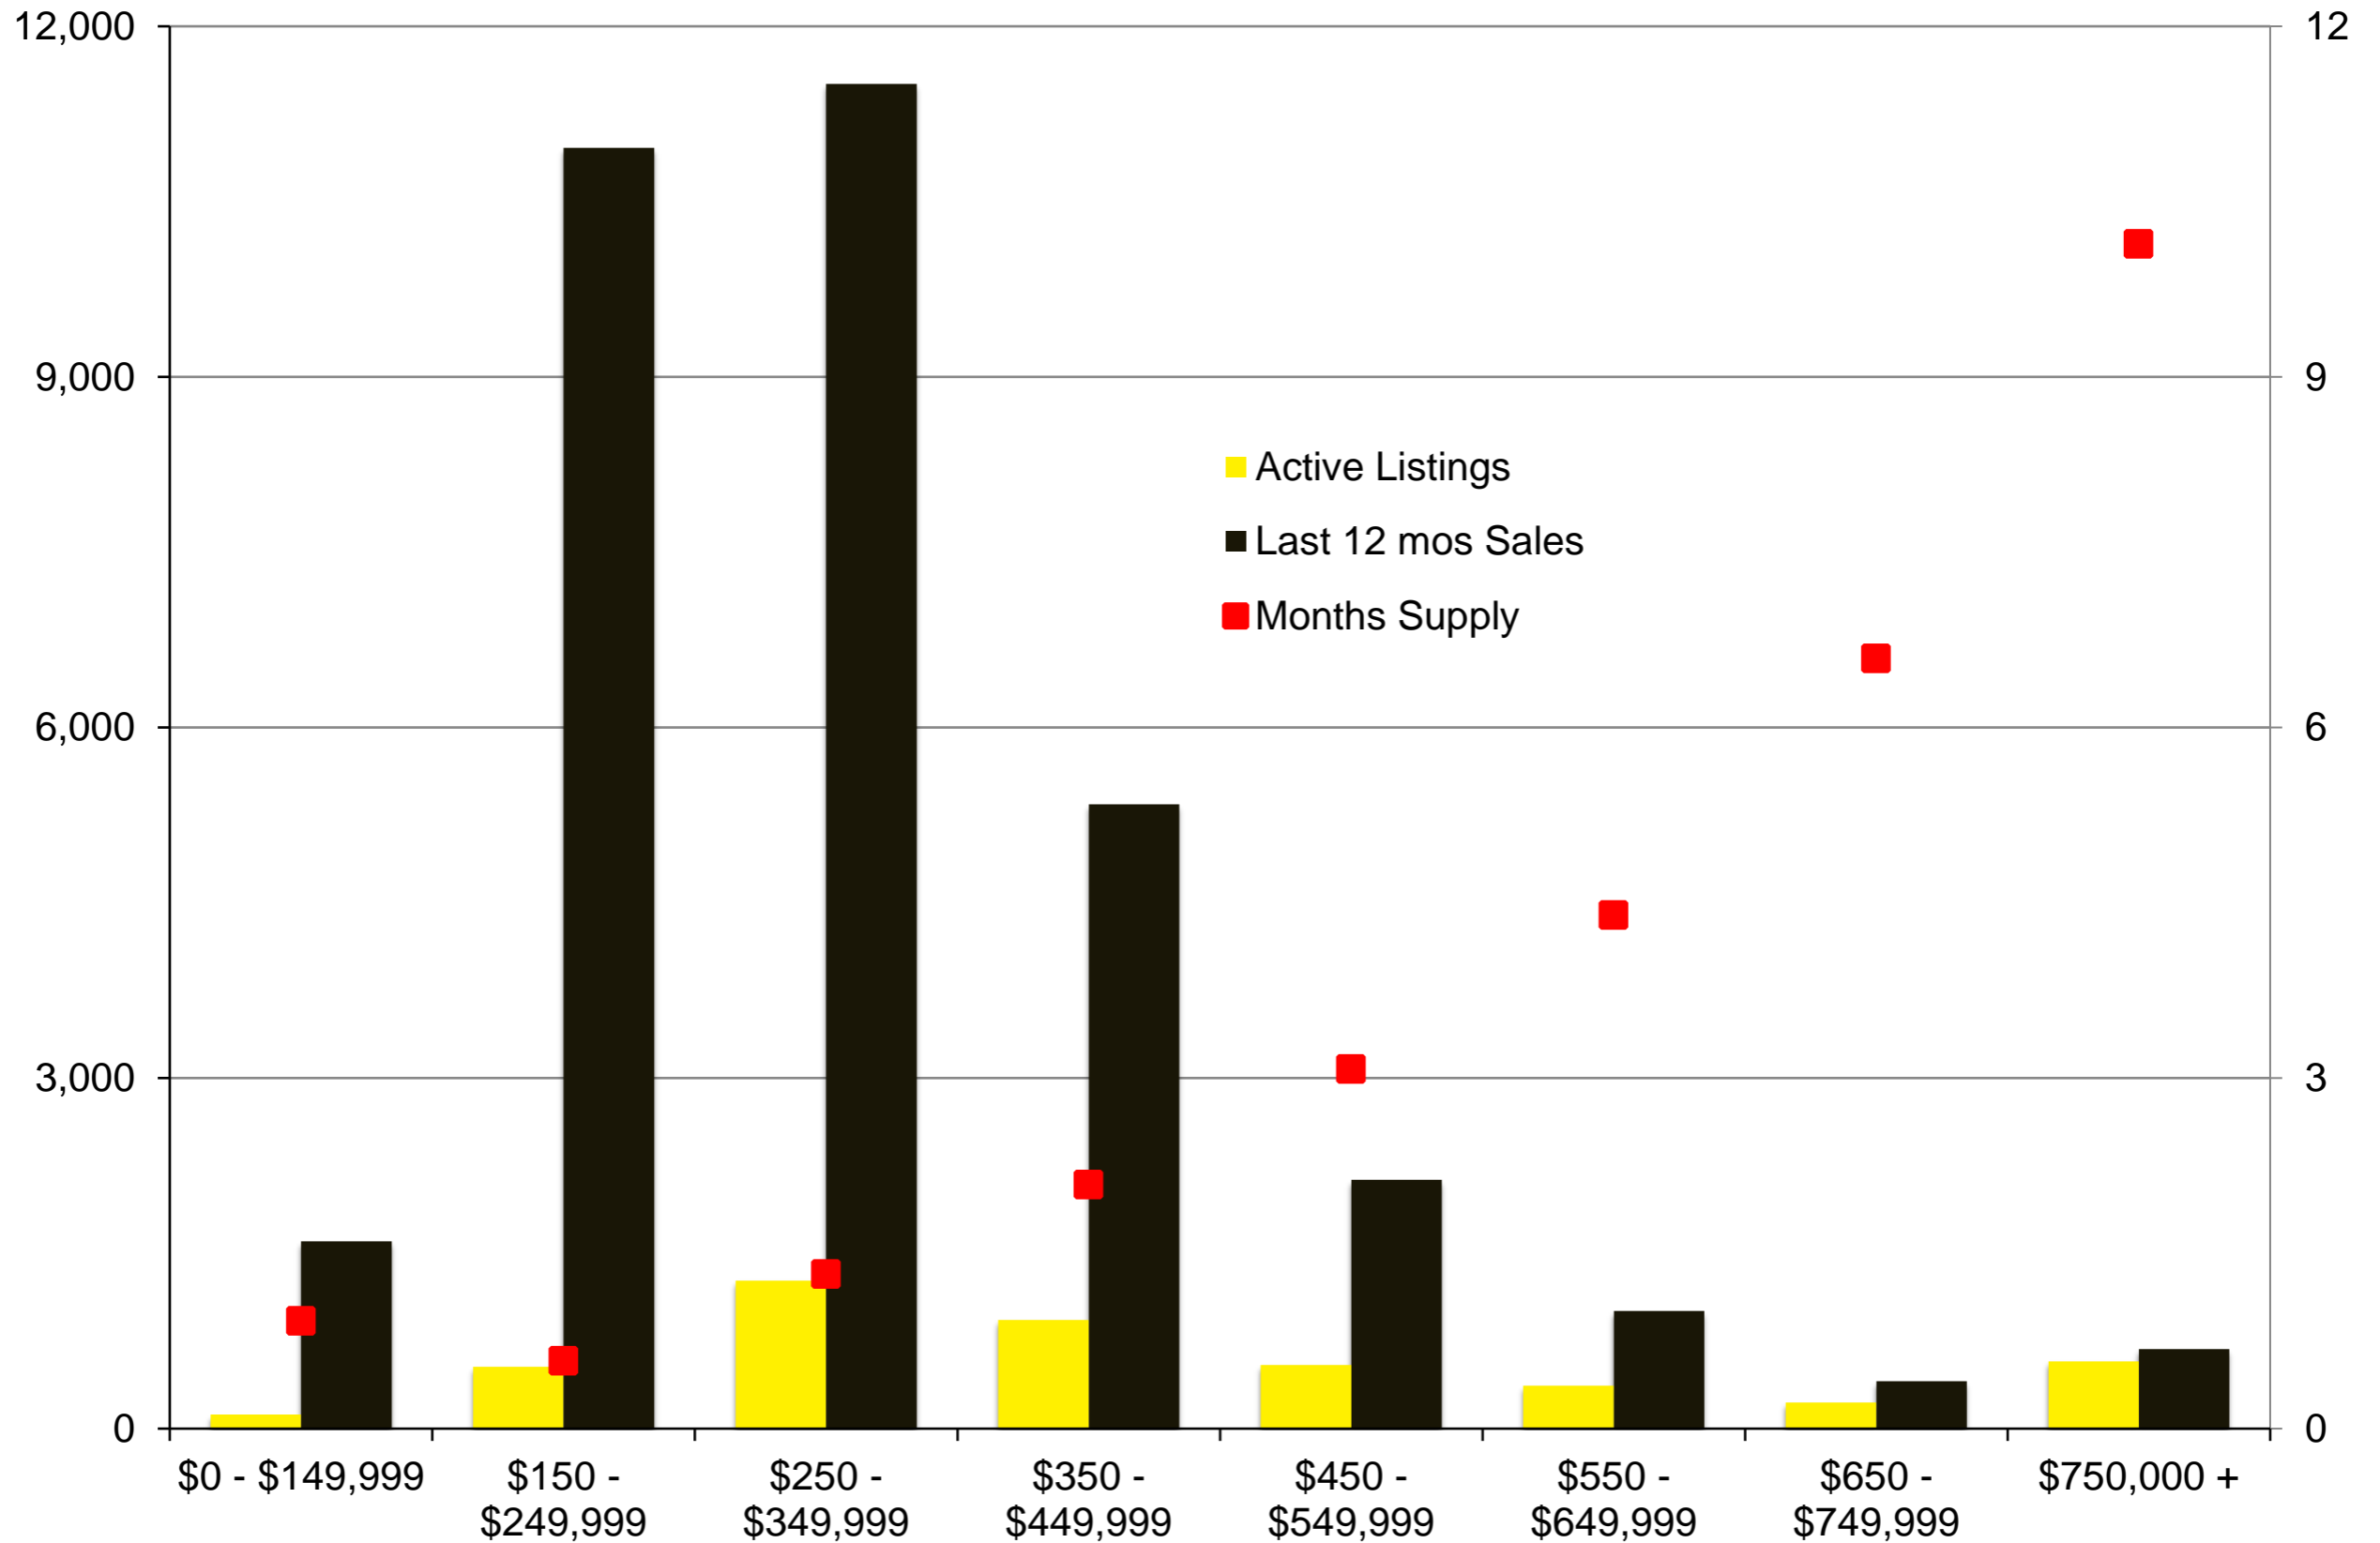

N INDICATORS

SEPTEMBER 2020

NORTH GEORGIA – SEPTEMBER 2020

Banks County - September 2020

Barrow County - September 2020

Cherokee County - September 2020

Dawson County - September 2020

Forsyth County - September 2020

Franklin County - September 2020

Gwinnett County - September 2020

Habersham County - September 2020

Hall County - September 2020

Jackson County - September 2020

Lumpkin County - September 2020

Pickens County - September 2020

Rabun County - September 2020

Stephens County - September 2020

Walton County - September 2020

White County - September 2020