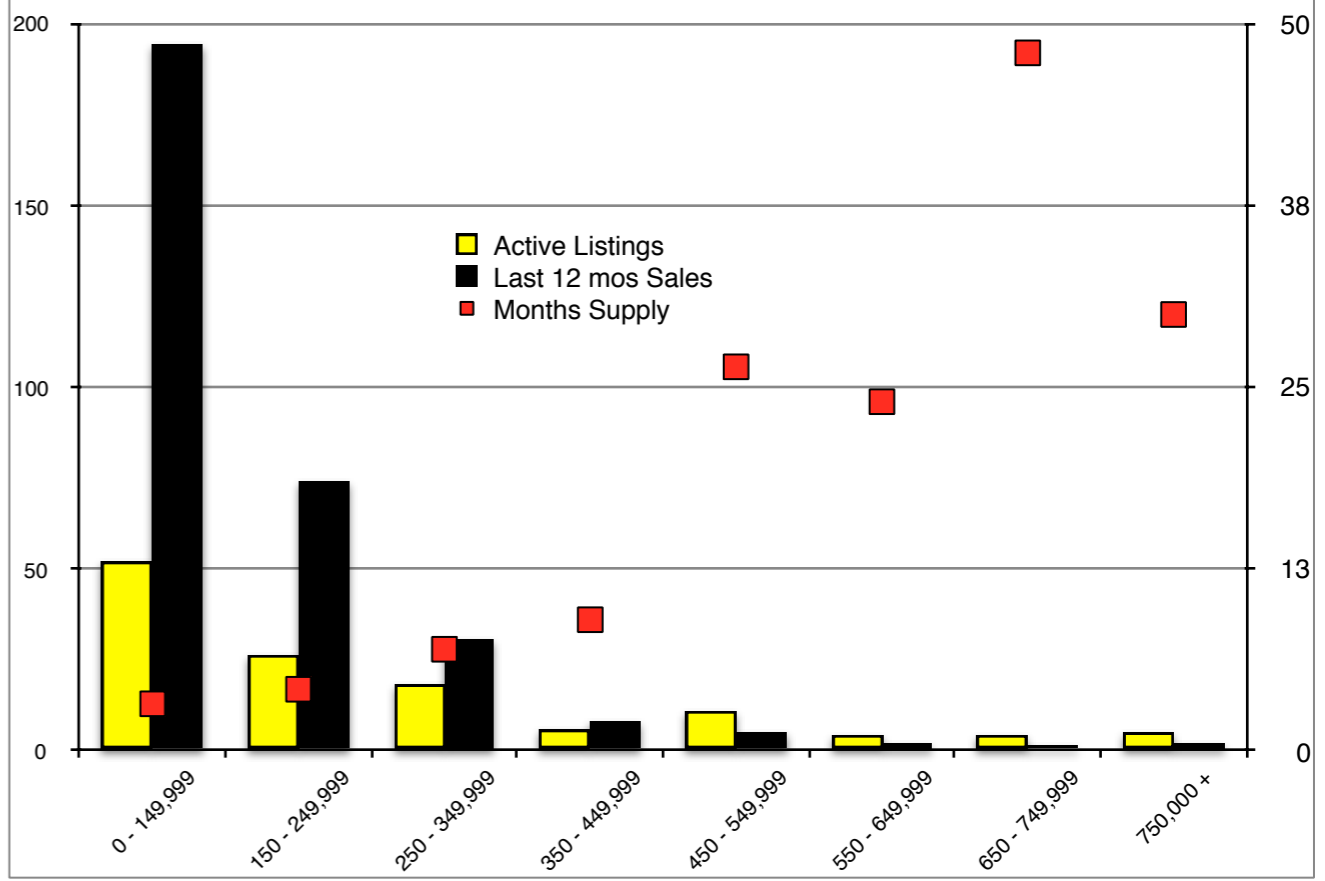

INDICATORS

SEPTEMBER 2018

NORTH GEORGIA - September 2018

Banks County - September 2018

Barrow County - September 2018

Cherokee County - September 2018

Note: N'dicators is a monthly publication of the The Norton Agency data from FMLS and GMLS sources we deem reliable. For more information contact info@gonorton.com
 Copyright Norton Native Intelligence 2018.

Dawson County - September 2018

Forsyth County - September 2018

Gwinnett County - September 2018

Habersham County - September 2018

Hall County - September 2018

Jackson County - September 2018

Lumpkin County - September 2018

Pickens County - September 2018

Rabun County - September 2018

Stephens County - September 2018

Walton County - September 2018

White County - September 2018