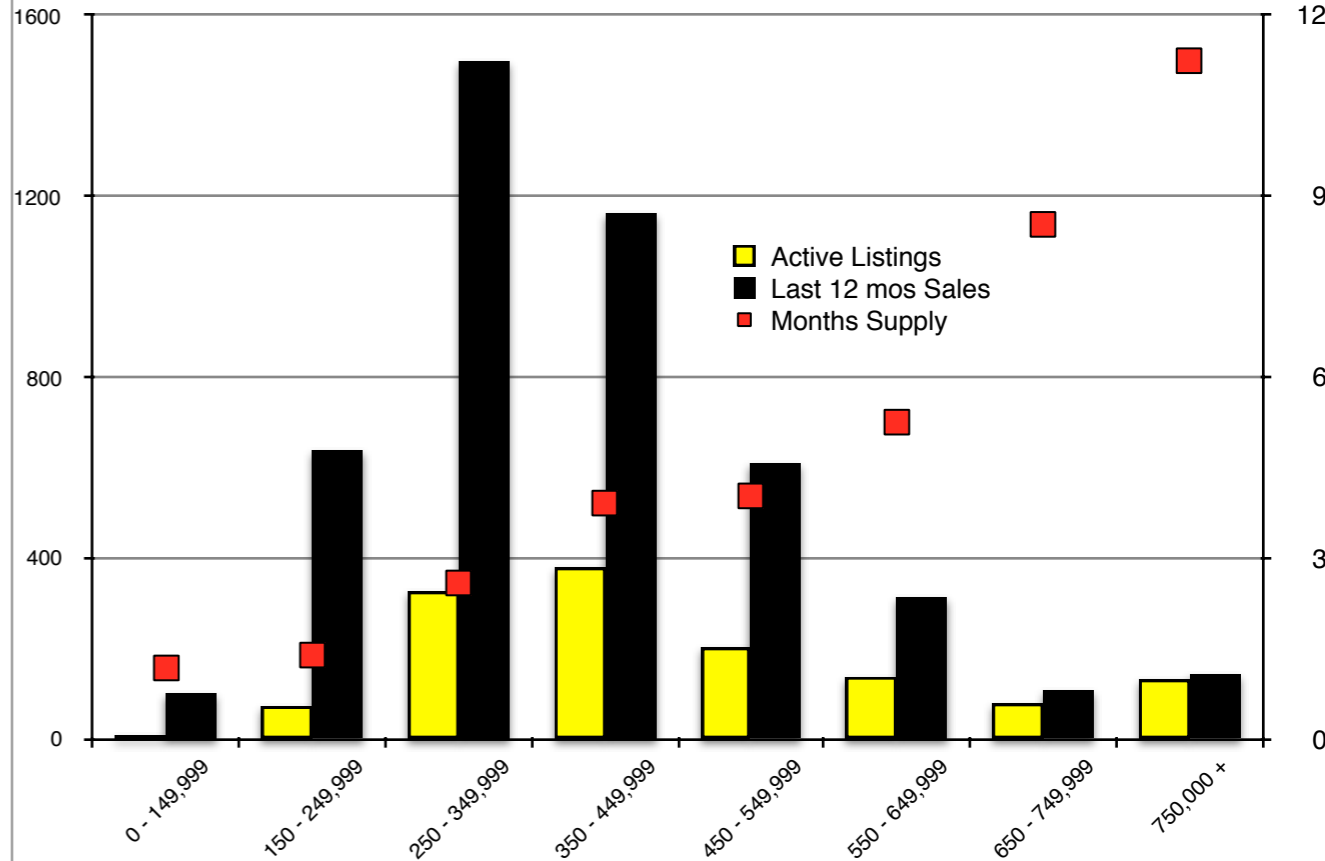

INDICATORS

SEPTEMBER 2018

NORTH GEORGIA - September 2018

Banks County - September 2018

Barrow County - September 2018

Cherokee County - September 2018

Note: N'dicators is a monthly publication of the The Norton Agency data from FMLS and GMLS sources we deem reliable. For more information contact info@gonorton.com
 Copyright Norton Native Intelligence 2018.

Dawson County - September 2018

Forsyth County - September 2018

Gwinnett County - September 2018

Habersham County - September 2018

Hall County - September 2018

Jackson County - September 2018

Lumpkin County - September 2018

Pickens County - September 2018

Rabun County - September 2018

Stephens County - September 2018

Walton County - September 2018

White County - September 2018