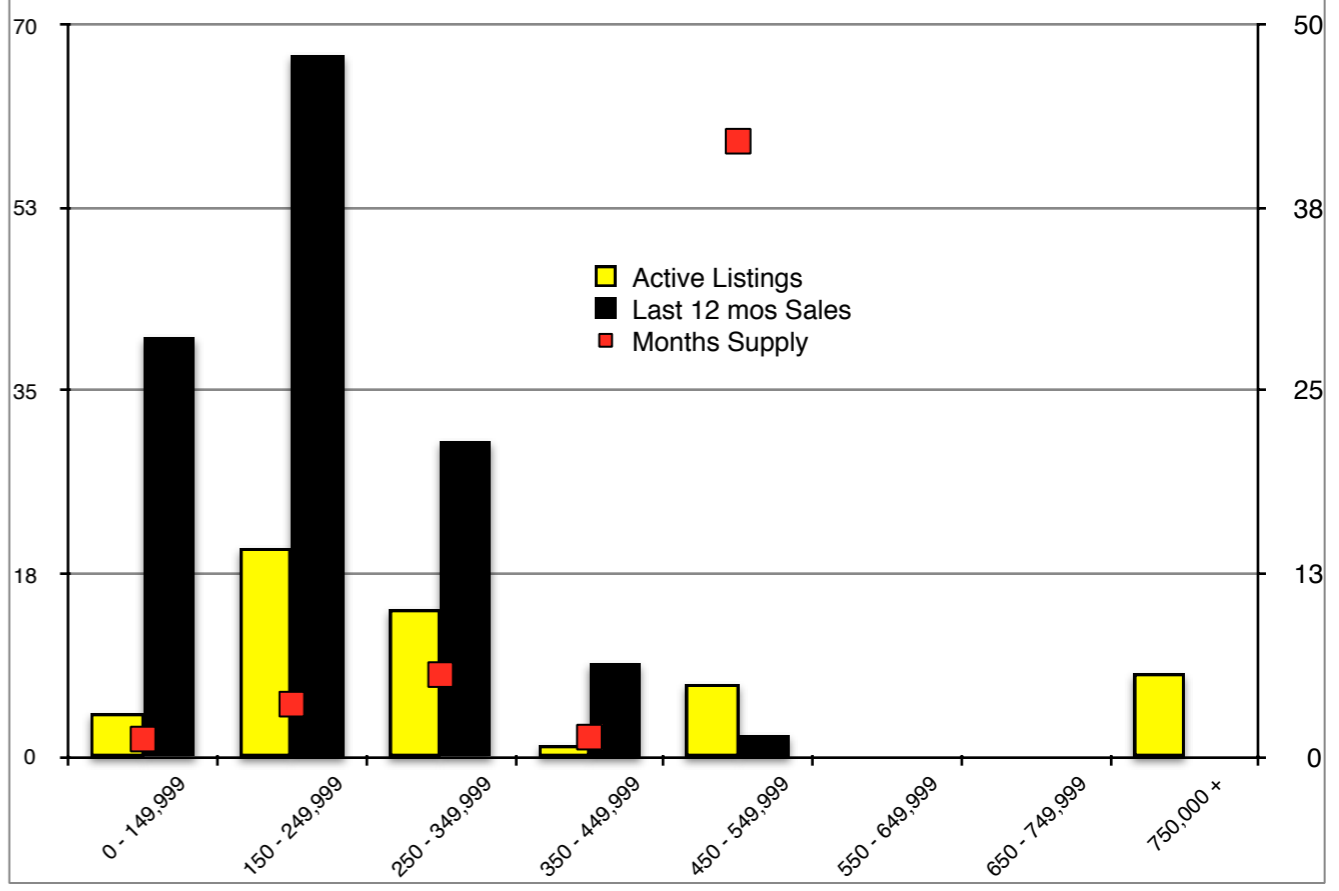

INDICATORS

SEPTEMBER 2018

NORTH GEORGIA - September 2018

Banks County - September 2018

Barrow County - September 2018

Cherokee County - September 2018

Note: N'dicators is a monthly publication of the The Norton Agency data from FMLS and GMLS sources we deem reliable. For more information contact info@gonorton.com
 Copyright Norton Native Intelligence 2018.

Dawson County - September 2018

Forsyth County - September 2018

Gwinnett County - September 2018

Habersham County - September 2018

Hall County - September 2018

Jackson County - September 2018

Lumpkin County - September 2018

Pickens County - September 2018

Rabun County - September 2018

Stephens County - September 2018

Walton County - September 2018

White County - September 2018