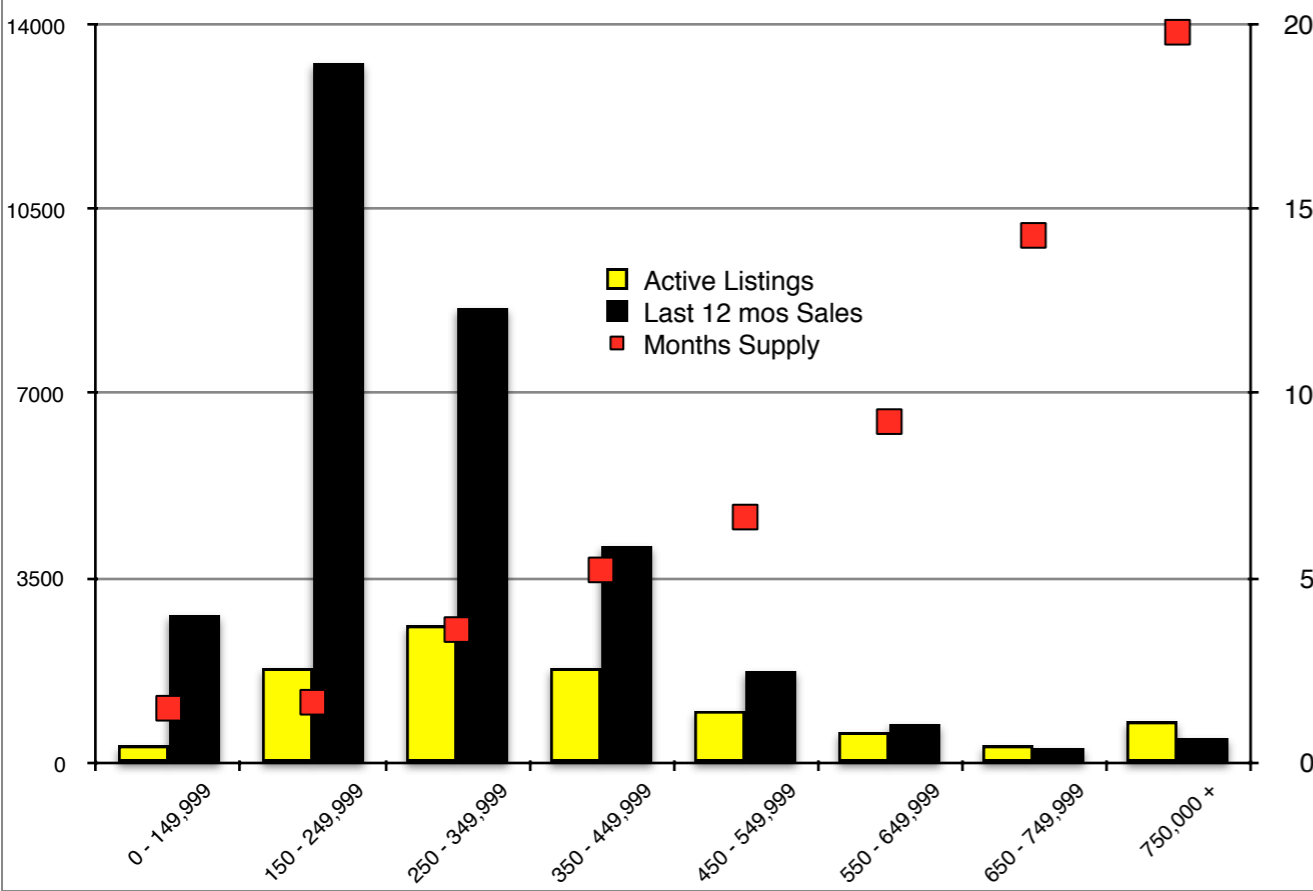

INDICATORS

SEPTEMBER 2018

NORTH GEORGIA - September 2018

Banks County - September 2018

Barrow County - September 2018

Cherokee County - September 2018

Note: N'dicators is a monthly publication of the The Norton Agency data from FMLS and GMLS sources we deem reliable. For more information contact info@gonorton.com
 Copyright Norton Native Intelligence 2018.

Dawson County - September 2018

Forsyth County - September 2018

Gwinnett County - September 2018

Habersham County - September 2018

Hall County - September 2018

Jackson County - September 2018

Lumpkin County - September 2018

Pickens County - September 2018

Rabun County - September 2018

Stephens County - September 2018

Walton County - September 2018

White County - September 2018