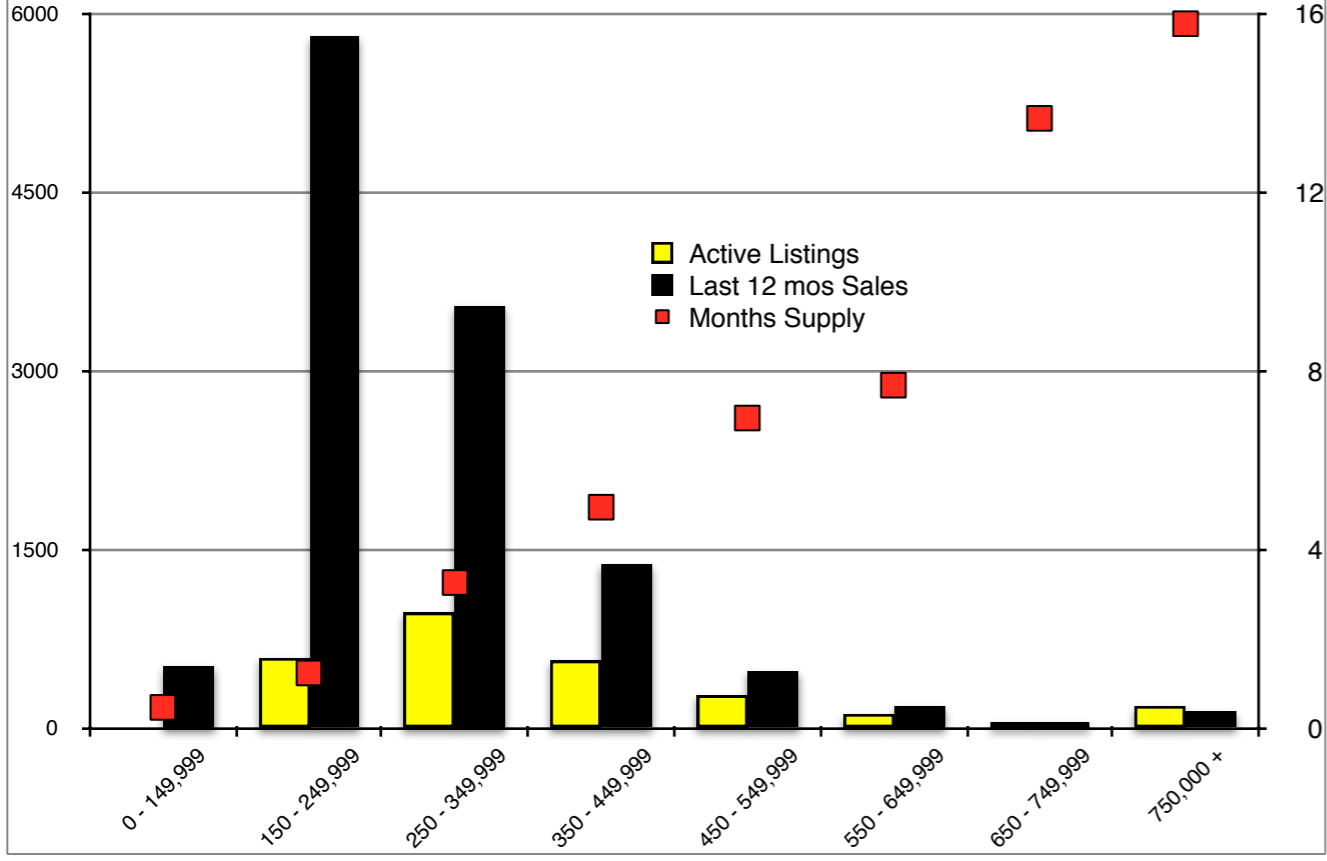

INDICATORS

SEPTEMBER 2018

NORTH GEORGIA - September 2018

Banks County - September 2018

Barrow County - September 2018

Cherokee County - September 2018

Note: N'dicators is a monthly publication of the The Norton Agency data from FMLS and GMLS sources we deem reliable. For more information contact info@gonorton.com
 Copyright Norton Native Intelligence 2018.

Dawson County - September 2018

Forsyth County - September 2018

Gwinnett County - September 2018

Habersham County - September 2018

Hall County - September 2018

Jackson County - September 2018

Lumpkin County - September 2018

Pickens County - September 2018

Rabun County - September 2018

Stephens County - September 2018

Walton County - September 2018

White County - September 2018