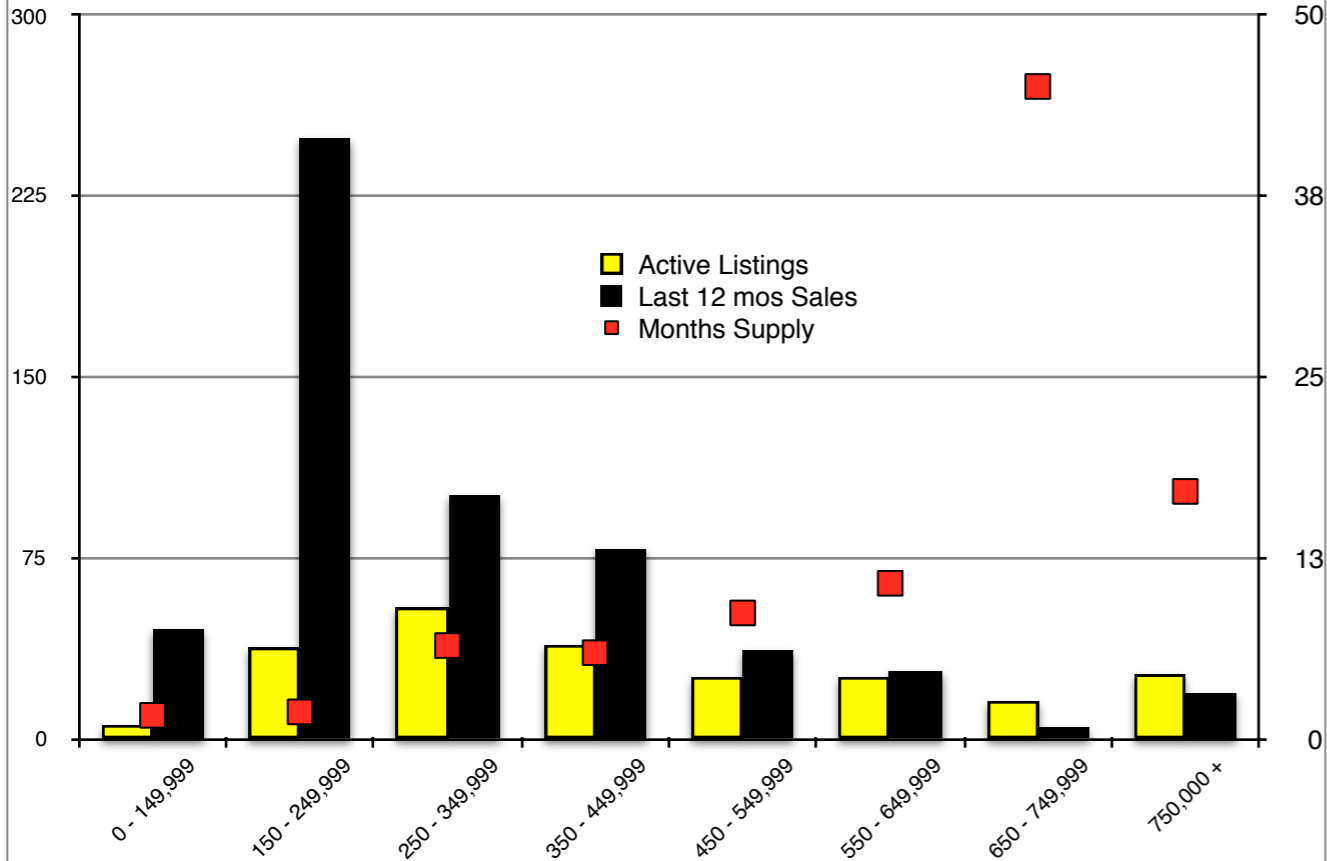

INDICATORS

SEPTEMBER 2018

NORTH GEORGIA - September 2018

Banks County - September 2018

Barrow County - September 2018

Cherokee County - September 2018

Note: N'dicators is a monthly publication of the The Norton Agency data from FMLS and GMLS sources we deem reliable. For more information contact info@gonorton.com
 Copyright Norton Native Intelligence 2018.

Dawson County - September 2018

Forsyth County - September 2018

Gwinnett County - September 2018

Habersham County - September 2018

Hall County - September 2018

Jackson County - September 2018

Lumpkin County - September 2018

Pickens County - September 2018

Rabun County - September 2018

Stephens County - September 2018

Walton County - September 2018

White County - September 2018