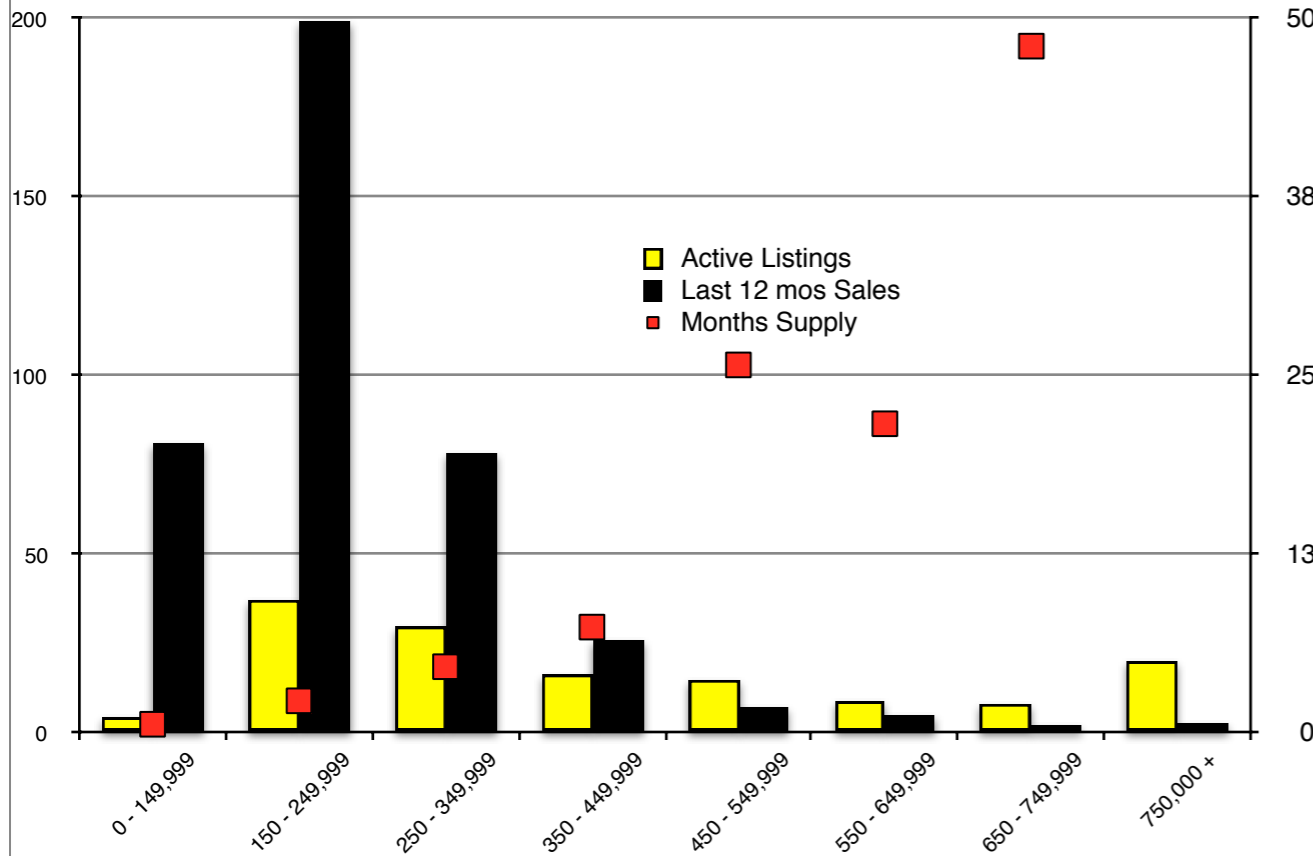

INDICATORS

SEPTEMBER 2018

NORTH GEORGIA - September 2018

Banks County - September 2018

Barrow County - September 2018

Cherokee County - September 2018

Note: N'dicators is a monthly publication of the The Norton Agency data from FMLS and GMLS sources we deem reliable. For more information contact info@gonorton.com
 Copyright Norton Native Intelligence 2018.

Dawson County - September 2018

Forsyth County - September 2018

Gwinnett County - September 2018

Habersham County - September 2018

Hall County - September 2018

Jackson County - September 2018

Lumpkin County - September 2018

Pickens County - September 2018

Rabun County - September 2018

Stephens County - September 2018

Walton County - September 2018

White County - September 2018