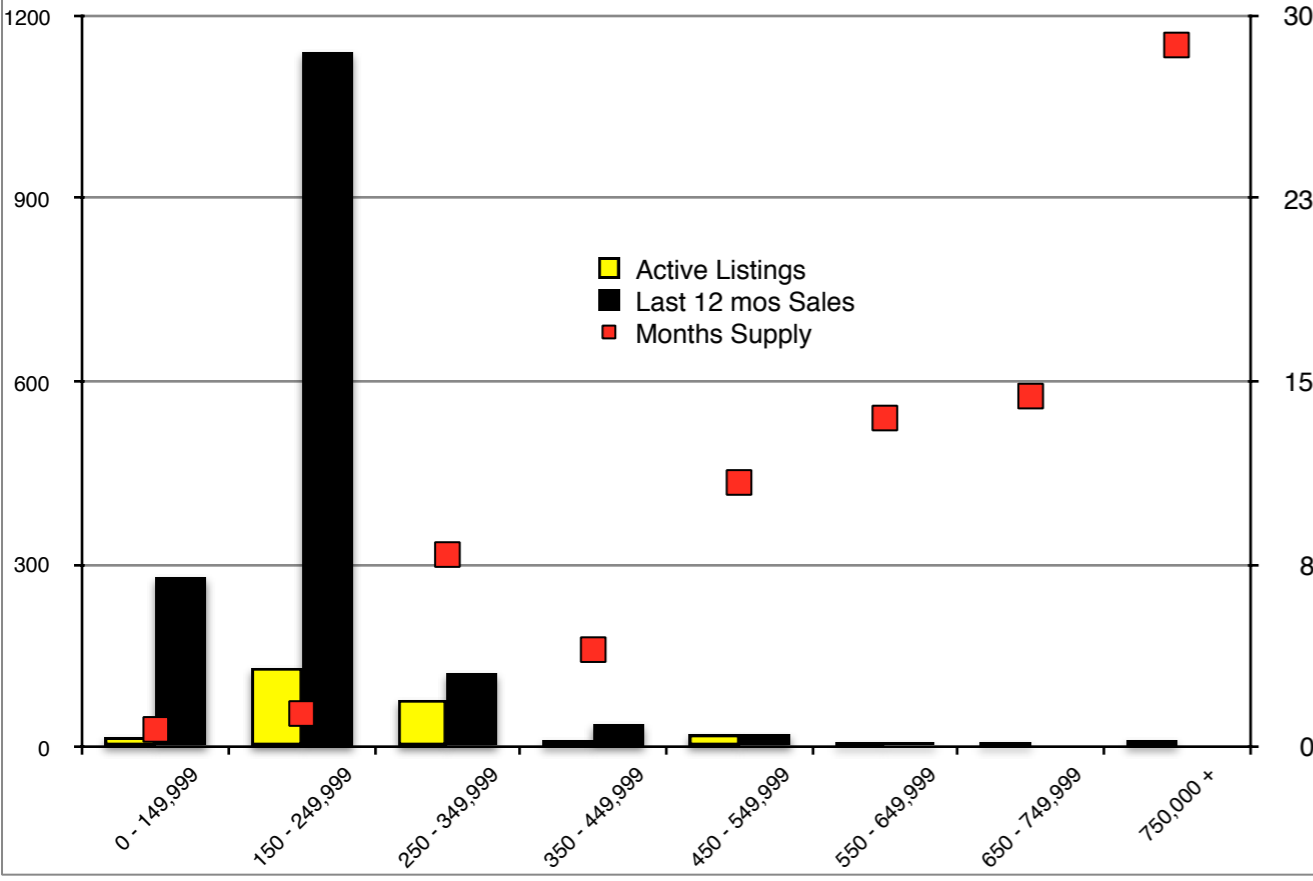

INDICATORS

SEPTEMBER 2018

NORTH GEORGIA - September 2018

Banks County - September 2018

Barrow County - September 2018

Cherokee County - September 2018

Note: N'dicators is a monthly publication of the The Norton Agency data from FMLS and GMLS sources we deem reliable. For more information contact info@gonorton.com
 Copyright Norton Native Intelligence 2018.

Dawson County - September 2018

Forsyth County - September 2018

Gwinnett County - September 2018

Habersham County - September 2018

Hall County - September 2018

Jackson County - September 2018

Lumpkin County - September 2018

Pickens County - September 2018

Rabun County - September 2018

Stephens County - September 2018

Walton County - September 2018

White County - September 2018