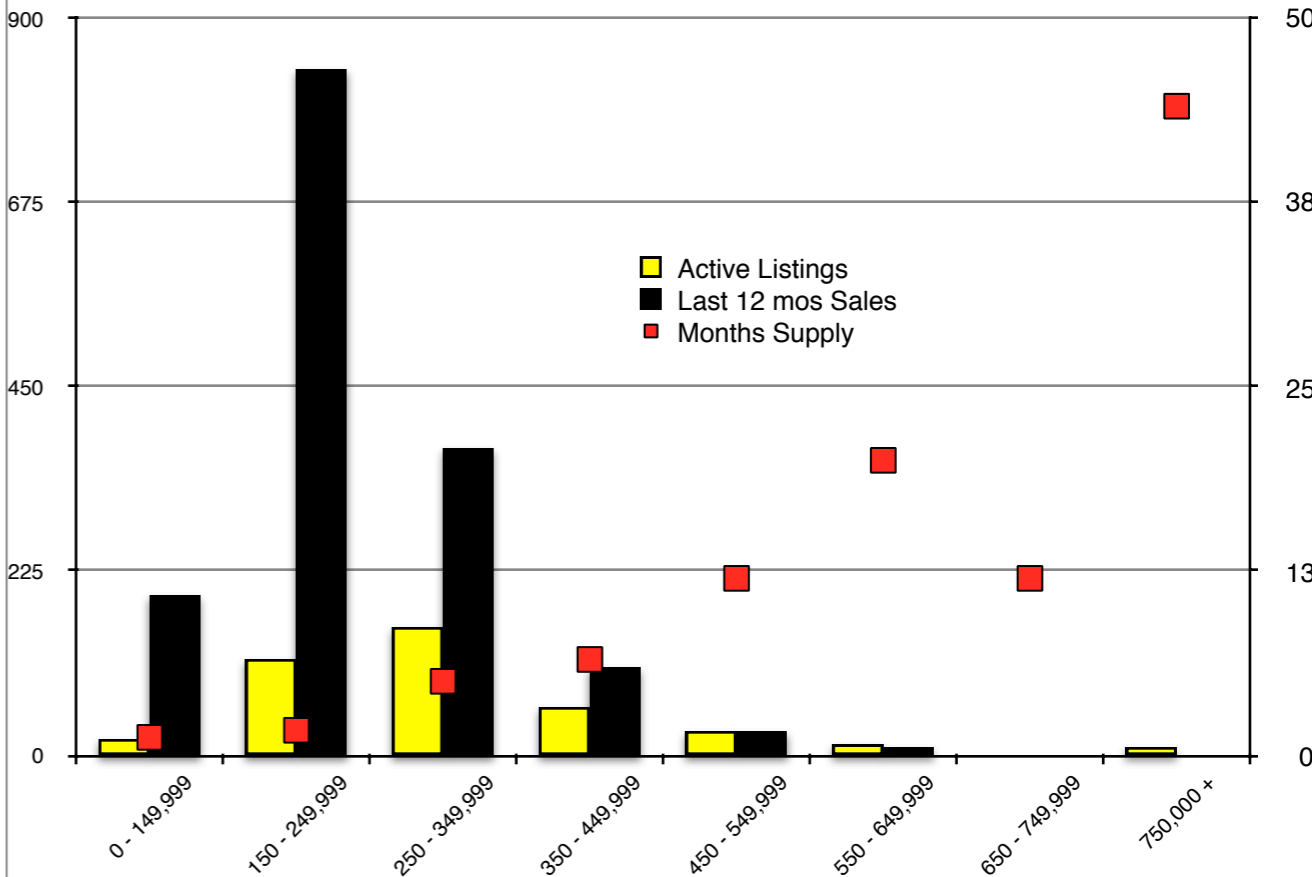

INDICATORS

SEPTEMBER 2018

NORTH GEORGIA - September 2018

Banks County - September 2018

Barrow County - September 2018

Cherokee County - September 2018

Note: N'dicators is a monthly publication of the The Norton Agency data from FMLS and GMLS sources we deem reliable. For more information contact info@gonorton.com
 Copyright Norton Native Intelligence 2018.

Dawson County - September 2018

Forsyth County - September 2018

Gwinnett County - September 2018

Habersham County - September 2018

Hall County - September 2018

Jackson County - September 2018

Lumpkin County - September 2018

Pickens County - September 2018

Rabun County - September 2018

Stephens County - September 2018

Walton County - September 2018

White County - September 2018