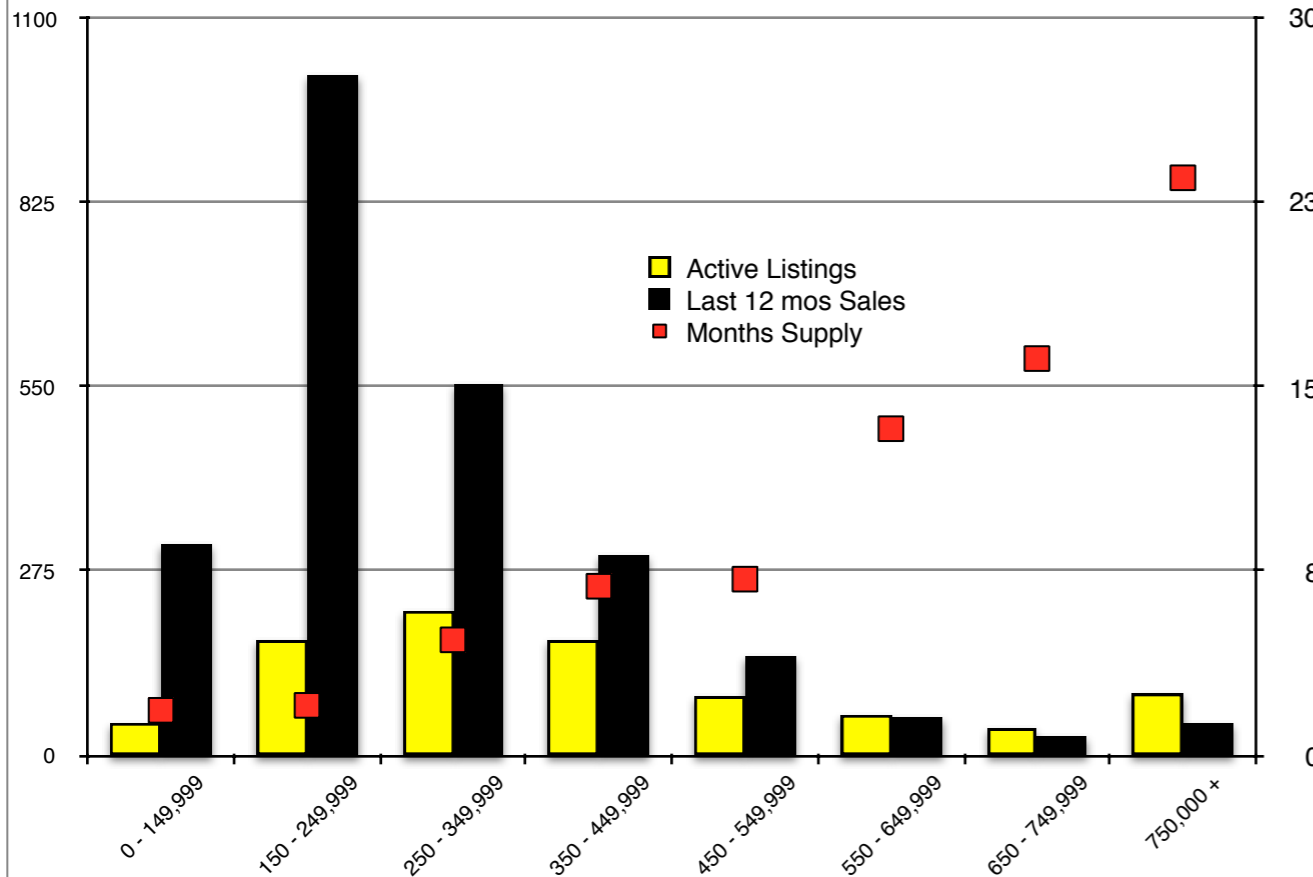

INDICATORS

SEPTEMBER 2018

NORTH GEORGIA - September 2018

Banks County - September 2018

Barrow County - September 2018

Cherokee County - September 2018

Note: N'dicators is a monthly publication of the The Norton Agency data from FMLS and GMLS sources we deem reliable. For more information contact info@gonorton.com
 Copyright Norton Native Intelligence 2018.

Dawson County - September 2018

Forsyth County - September 2018

Gwinnett County - September 2018

Habersham County - September 2018

Hall County - September 2018

Jackson County - September 2018

Lumpkin County - September 2018

Pickens County - September 2018

Rabun County - September 2018

Stephens County - September 2018

Walton County - September 2018

White County - September 2018