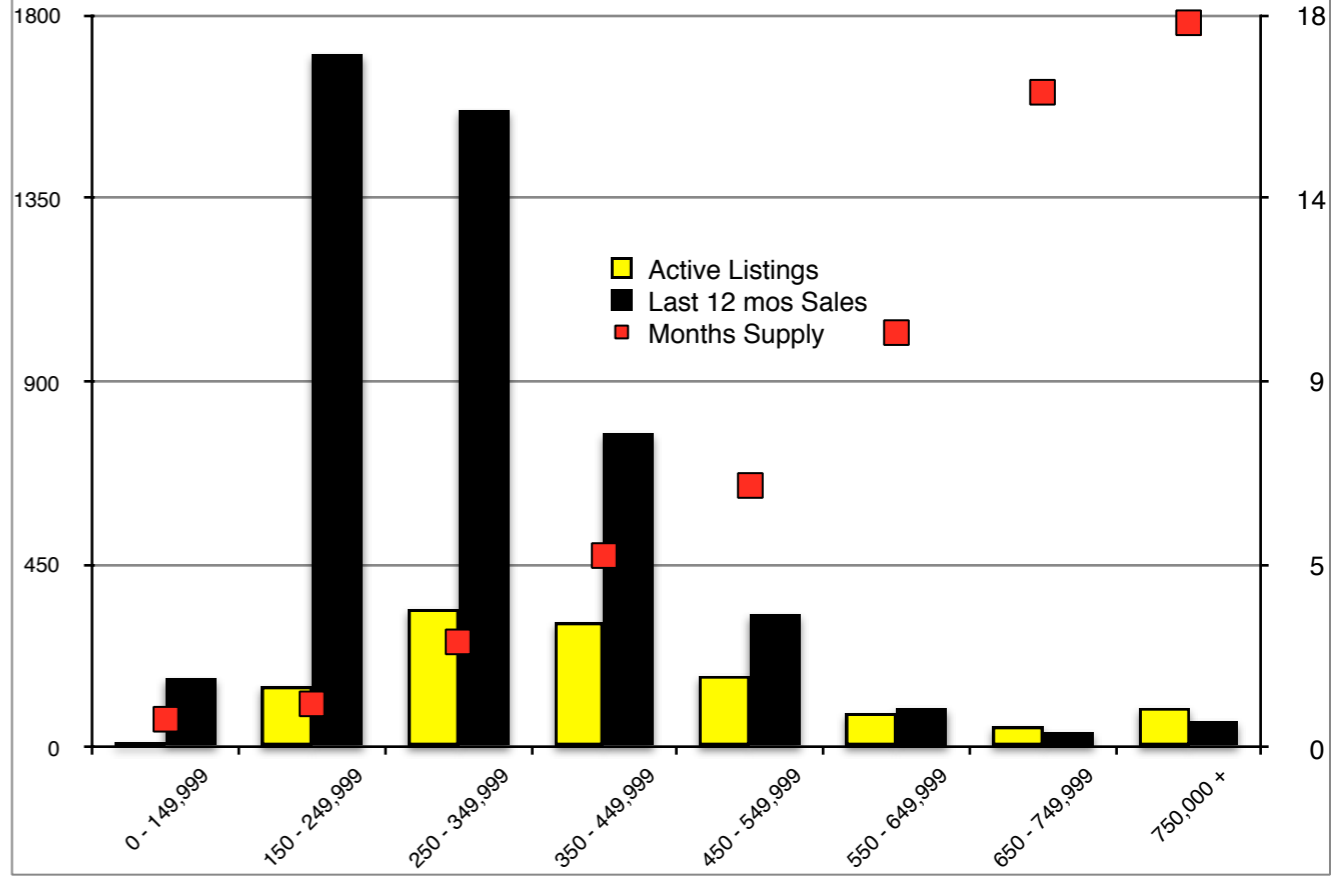

INDICATORS

SEPTEMBER 2018

NORTH GEORGIA - September 2018

Banks County - September 2018

Barrow County - September 2018

Cherokee County - September 2018

Note: N'dicators is a monthly publication of the The Norton Agency data from FMLS and GMLS sources we deem reliable. For more information contact info@gonorton.com
 Copyright Norton Native Intelligence 2018.

Dawson County - September 2018

Forsyth County - September 2018

Gwinnett County - September 2018

Habersham County - September 2018

Hall County - September 2018

Jackson County - September 2018

Lumpkin County - September 2018

Pickens County - September 2018

Rabun County - September 2018

Stephens County - September 2018

Walton County - September 2018

White County - September 2018