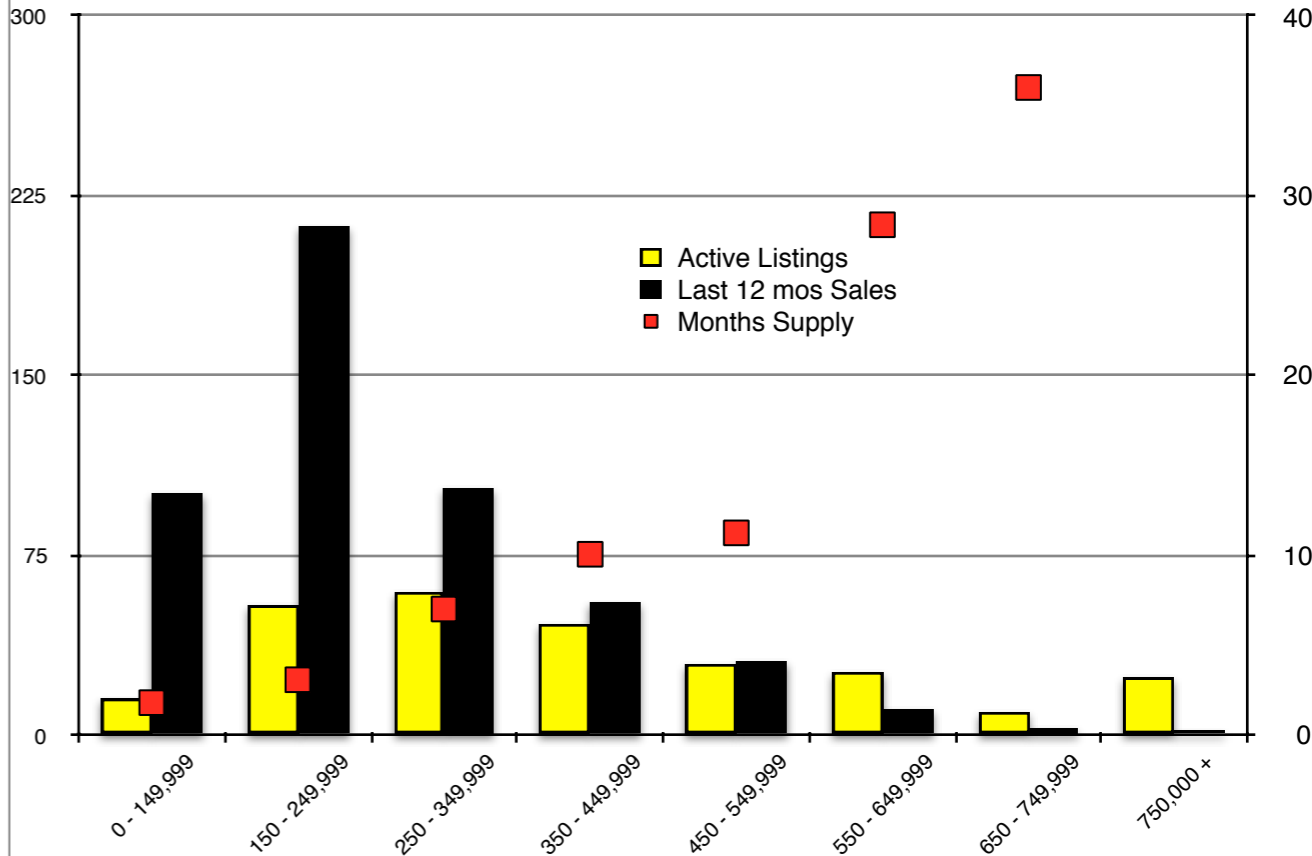

INDICATORS

SEPTEMBER 2018

NORTH GEORGIA - September 2018

Banks County - September 2018

Barrow County - September 2018

Cherokee County - September 2018

Note: N'dicators is a monthly publication of the The Norton Agency data from FMLS and GMLS sources we deem reliable. For more information contact info@gonorton.com
 Copyright Norton Native Intelligence 2018.

Dawson County - September 2018

Forsyth County - September 2018

Gwinnett County - September 2018

Habersham County - September 2018

Hall County - September 2018

Jackson County - September 2018

Lumpkin County - September 2018

Pickens County - September 2018

Rabun County - September 2018

Stephens County - September 2018

Walton County - September 2018

White County - September 2018