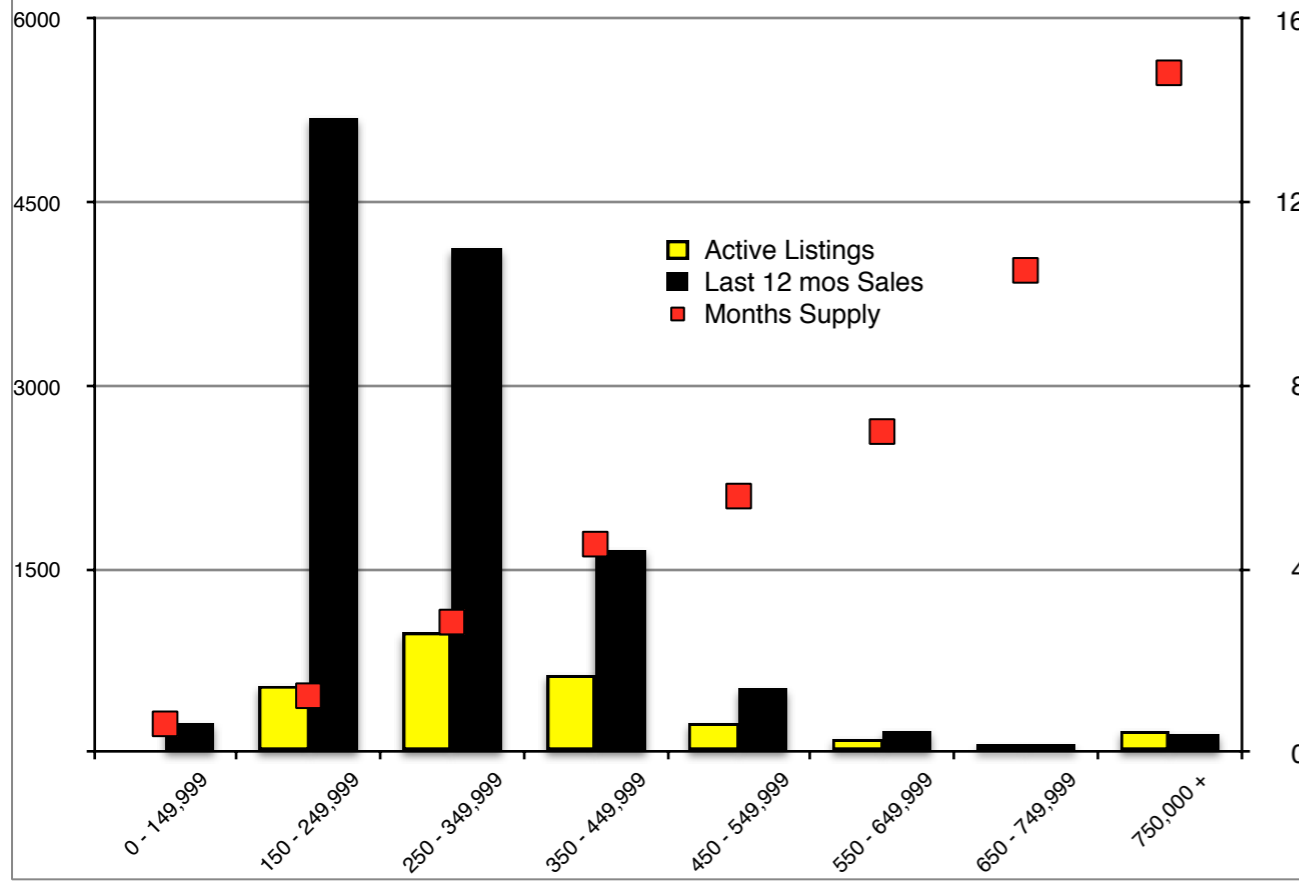

# INDICATORS

SEPTEMBER 2019

Note: N'dicators is a monthly publication of the The Norton Agency data from FMLS and GMLS sources we deem reliable. For more information contact [info@gonorton.com](mailto:info@gonorton.com)  
 Copyright Norton Native Intelligence 2019.

**Dawson County - September 2019**

**Forsyth County - September 2019**

**Gwinnett County - September 2019**

**Habersham County - September 2019**

Hall County - September 2019

Jackson County - September 2019

Lumpkin County - September 2019

Pickens County - September 2019

**Rabun County - September 2019**

**Stephens County - September 2019**

**Walton County - September 2019**

**White County - September 2019**