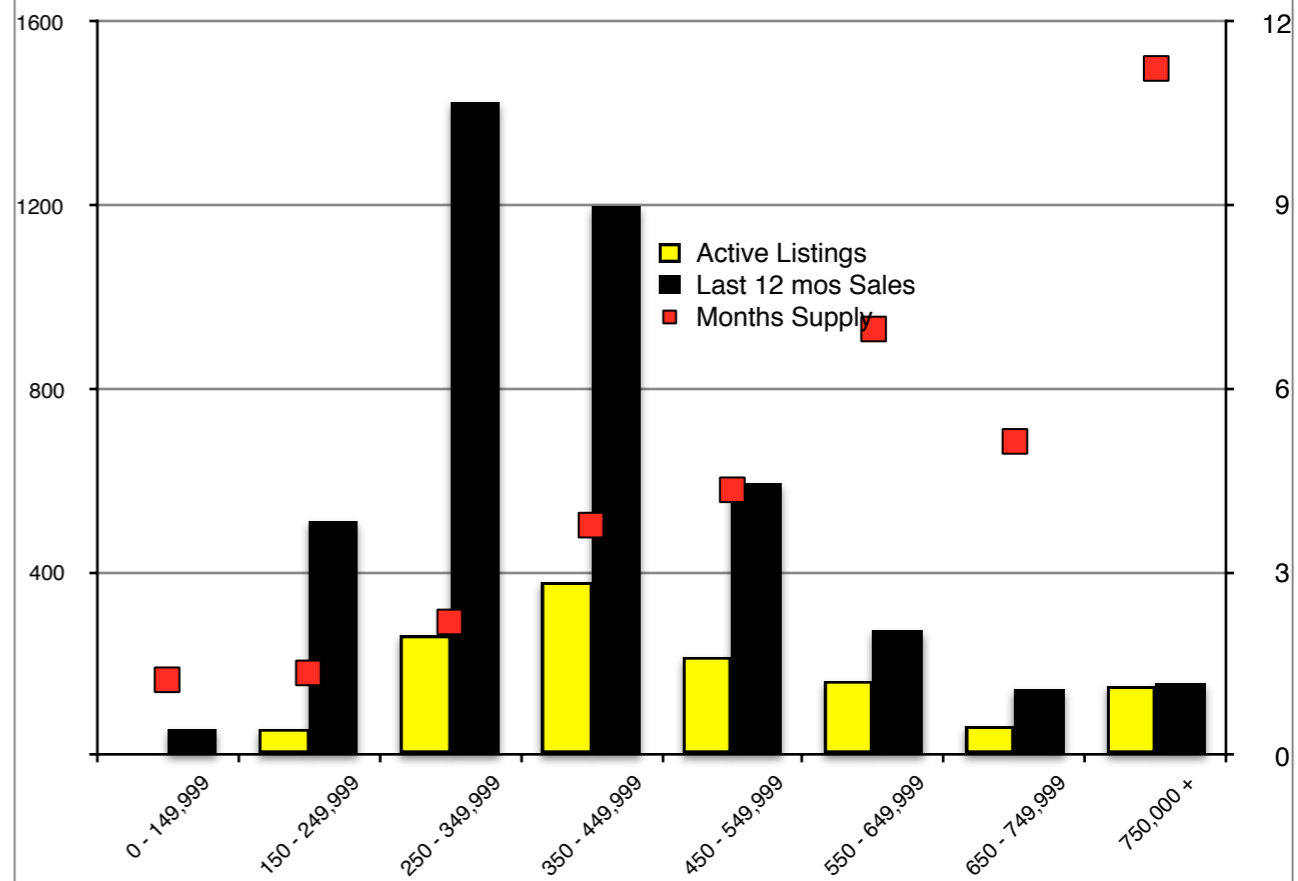

# INDICATORS

SEPTEMBER 2019

Note: N'dicators is a monthly publication of the The Norton Agency data from FMLS and GMLS sources we deem reliable. For more information contact [info@gonorton.com](mailto:info@gonorton.com)  
 Copyright Norton Native Intelligence 2019.

**Dawson County - September 2019**

**Forsyth County - September 2019**

**Gwinnett County - September 2019**

**Habersham County - September 2019**

Hall County - September 2019

Jackson County - September 2019

Lumpkin County - September 2019

Pickens County - September 2019

**Rabun County - September 2019**

**Stephens County - September 2019**

**Walton County - September 2019**

**White County - September 2019**