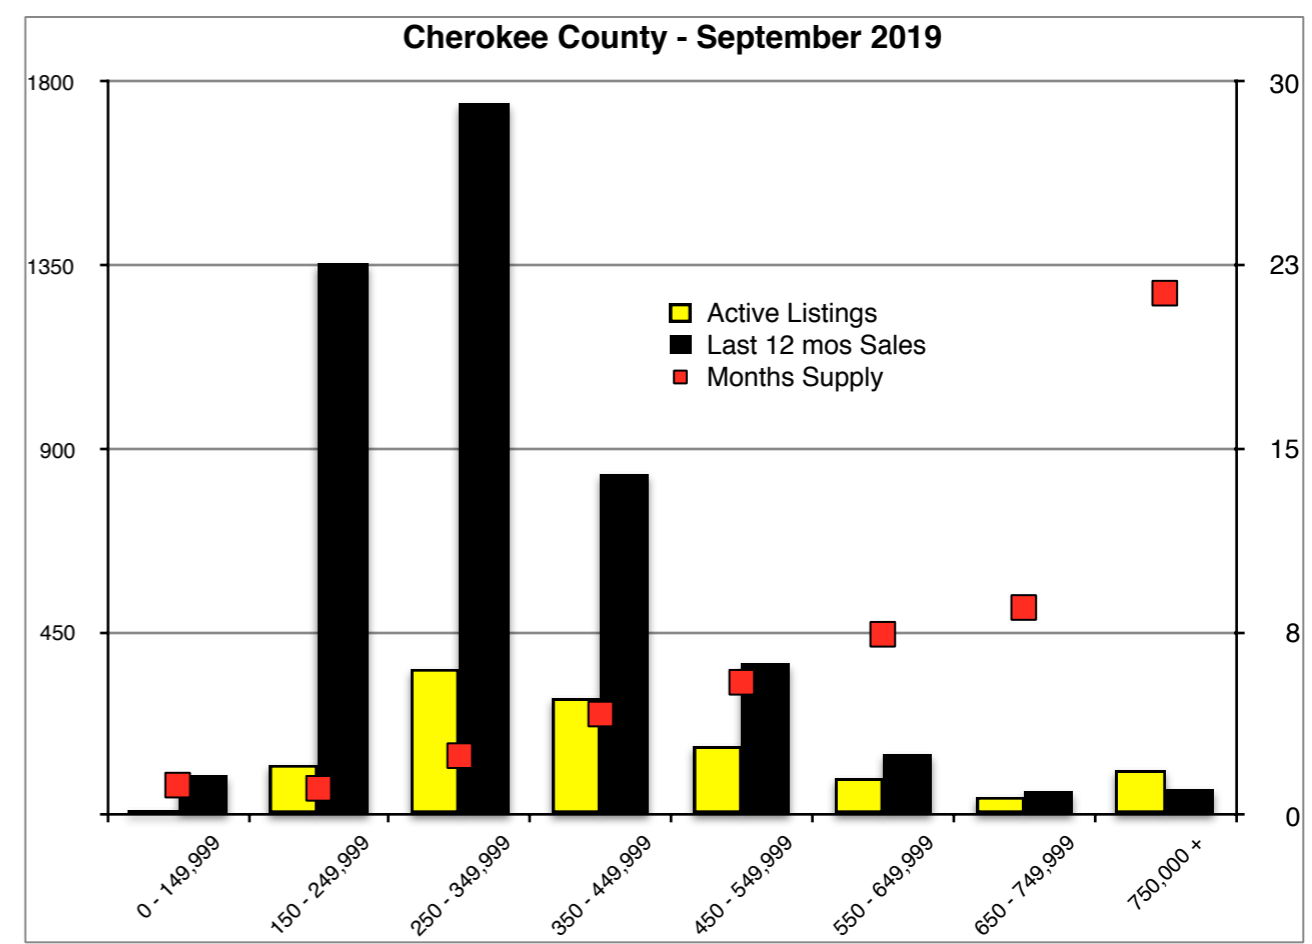

# INDICATORS

SEPTEMBER 2019

Note: N'dicators is a monthly publication of the The Norton Agency data from FMLS and GMLS sources we deem reliable. For more information contact [info@gonorton.com](mailto:info@gonorton.com)  
 Copyright Norton Native Intelligence 2019.

**Dawson County - September 2019**

**Forsyth County - September 2019**

**Gwinnett County - September 2019**

**Habersham County - September 2019**

Hall County - September 2019

Jackson County - September 2019

Lumpkin County - September 2019

Pickens County - September 2019

**Rabun County - September 2019**

**Stephens County - September 2019**

**Walton County - September 2019**

**White County - September 2019**