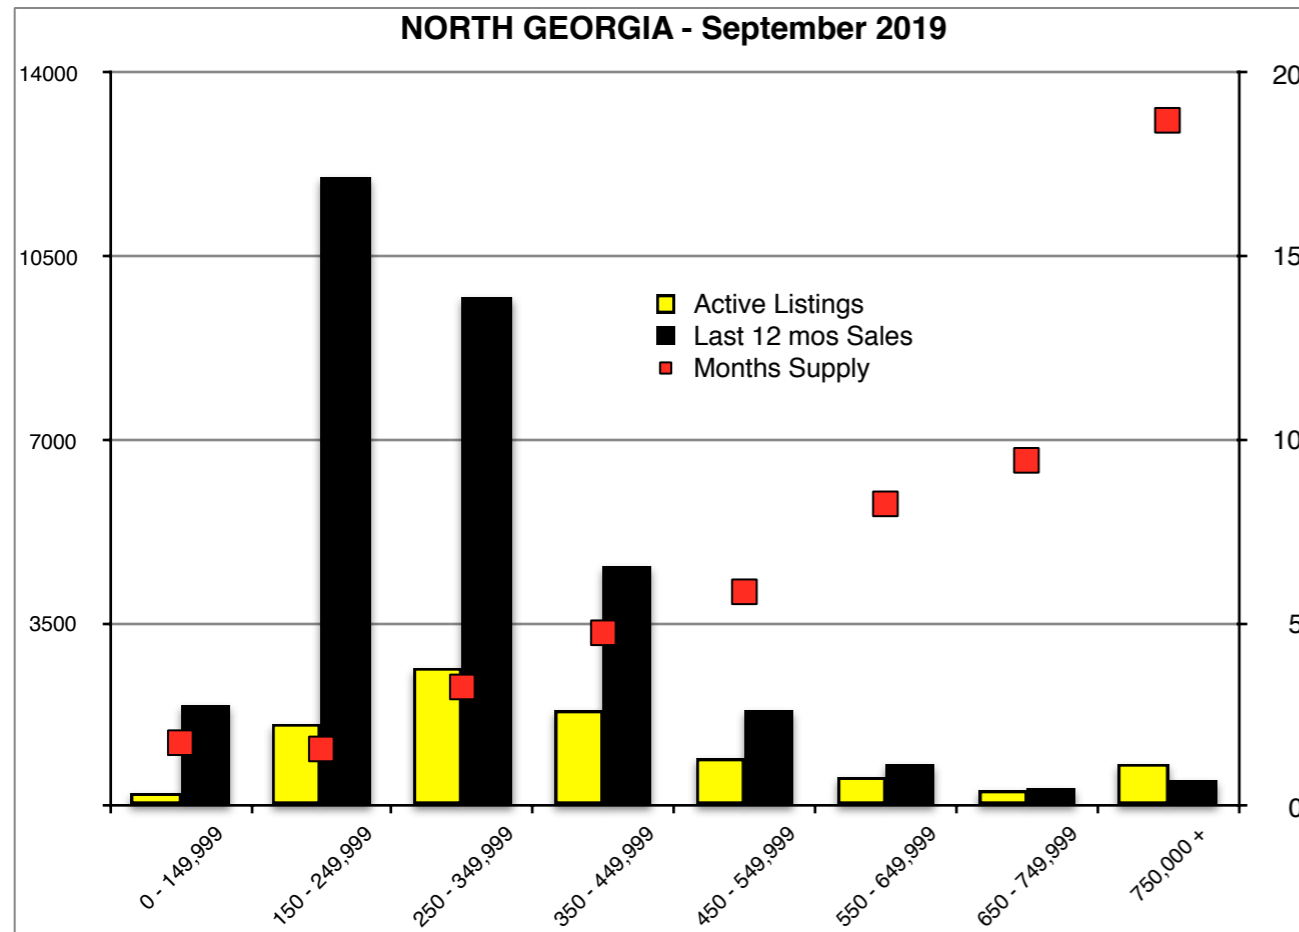

# INDICATORS

SEPTEMBER 2019

Note: N'dicators is a monthly publication of the The Norton Agency data from FMLS and GMLS sources we deem reliable. For more information contact [info@gonorton.com](mailto:info@gonorton.com)  
 Copyright Norton Native Intelligence 2019.

**Dawson County - September 2019**

**Forsyth County - September 2019**

**Gwinnett County - September 2019**

**Habersham County - September 2019**

Hall County - September 2019

Jackson County - September 2019

Lumpkin County - September 2019

Pickens County - September 2019

**Rabun County - September 2019**

**Stephens County - September 2019**

**Walton County - September 2019**

**White County - September 2019**