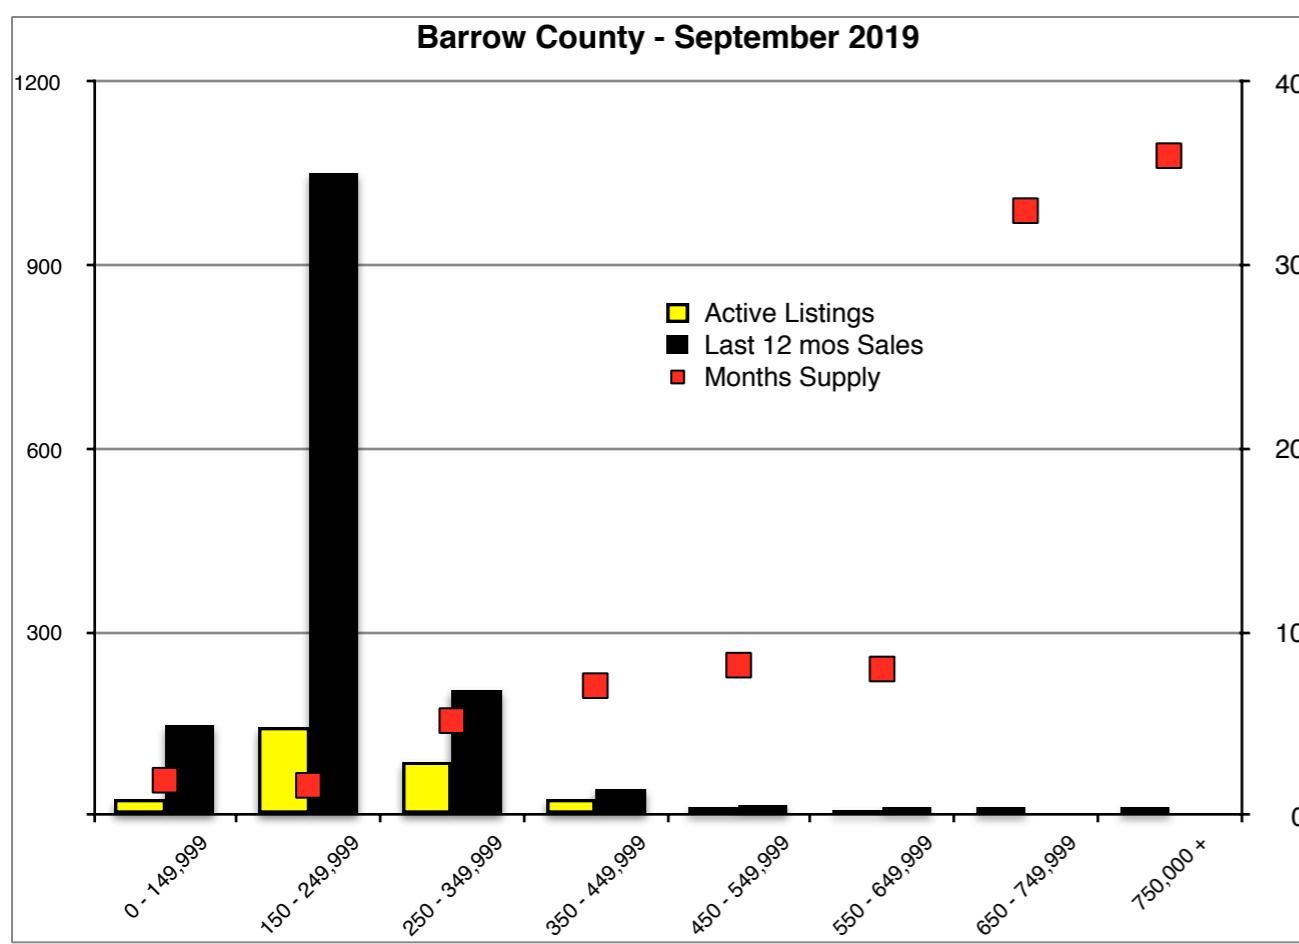

# INDICATORS

SEPTEMBER 2019

Note: N'dicators is a monthly publication of the The Norton Agency data from FMLS and GMLS sources we deem reliable. For more information contact [info@gonorton.com](mailto:info@gonorton.com)  
 Copyright Norton Native Intelligence 2019.

**Dawson County - September 2019**

**Forsyth County - September 2019**

**Gwinnett County - September 2019**

**Habersham County - September 2019**

Hall County - September 2019

Jackson County - September 2019

Lumpkin County - September 2019

Pickens County - September 2019

**Rabun County - September 2019**

**Stephens County - September 2019**

**Walton County - September 2019**

**White County - September 2019**